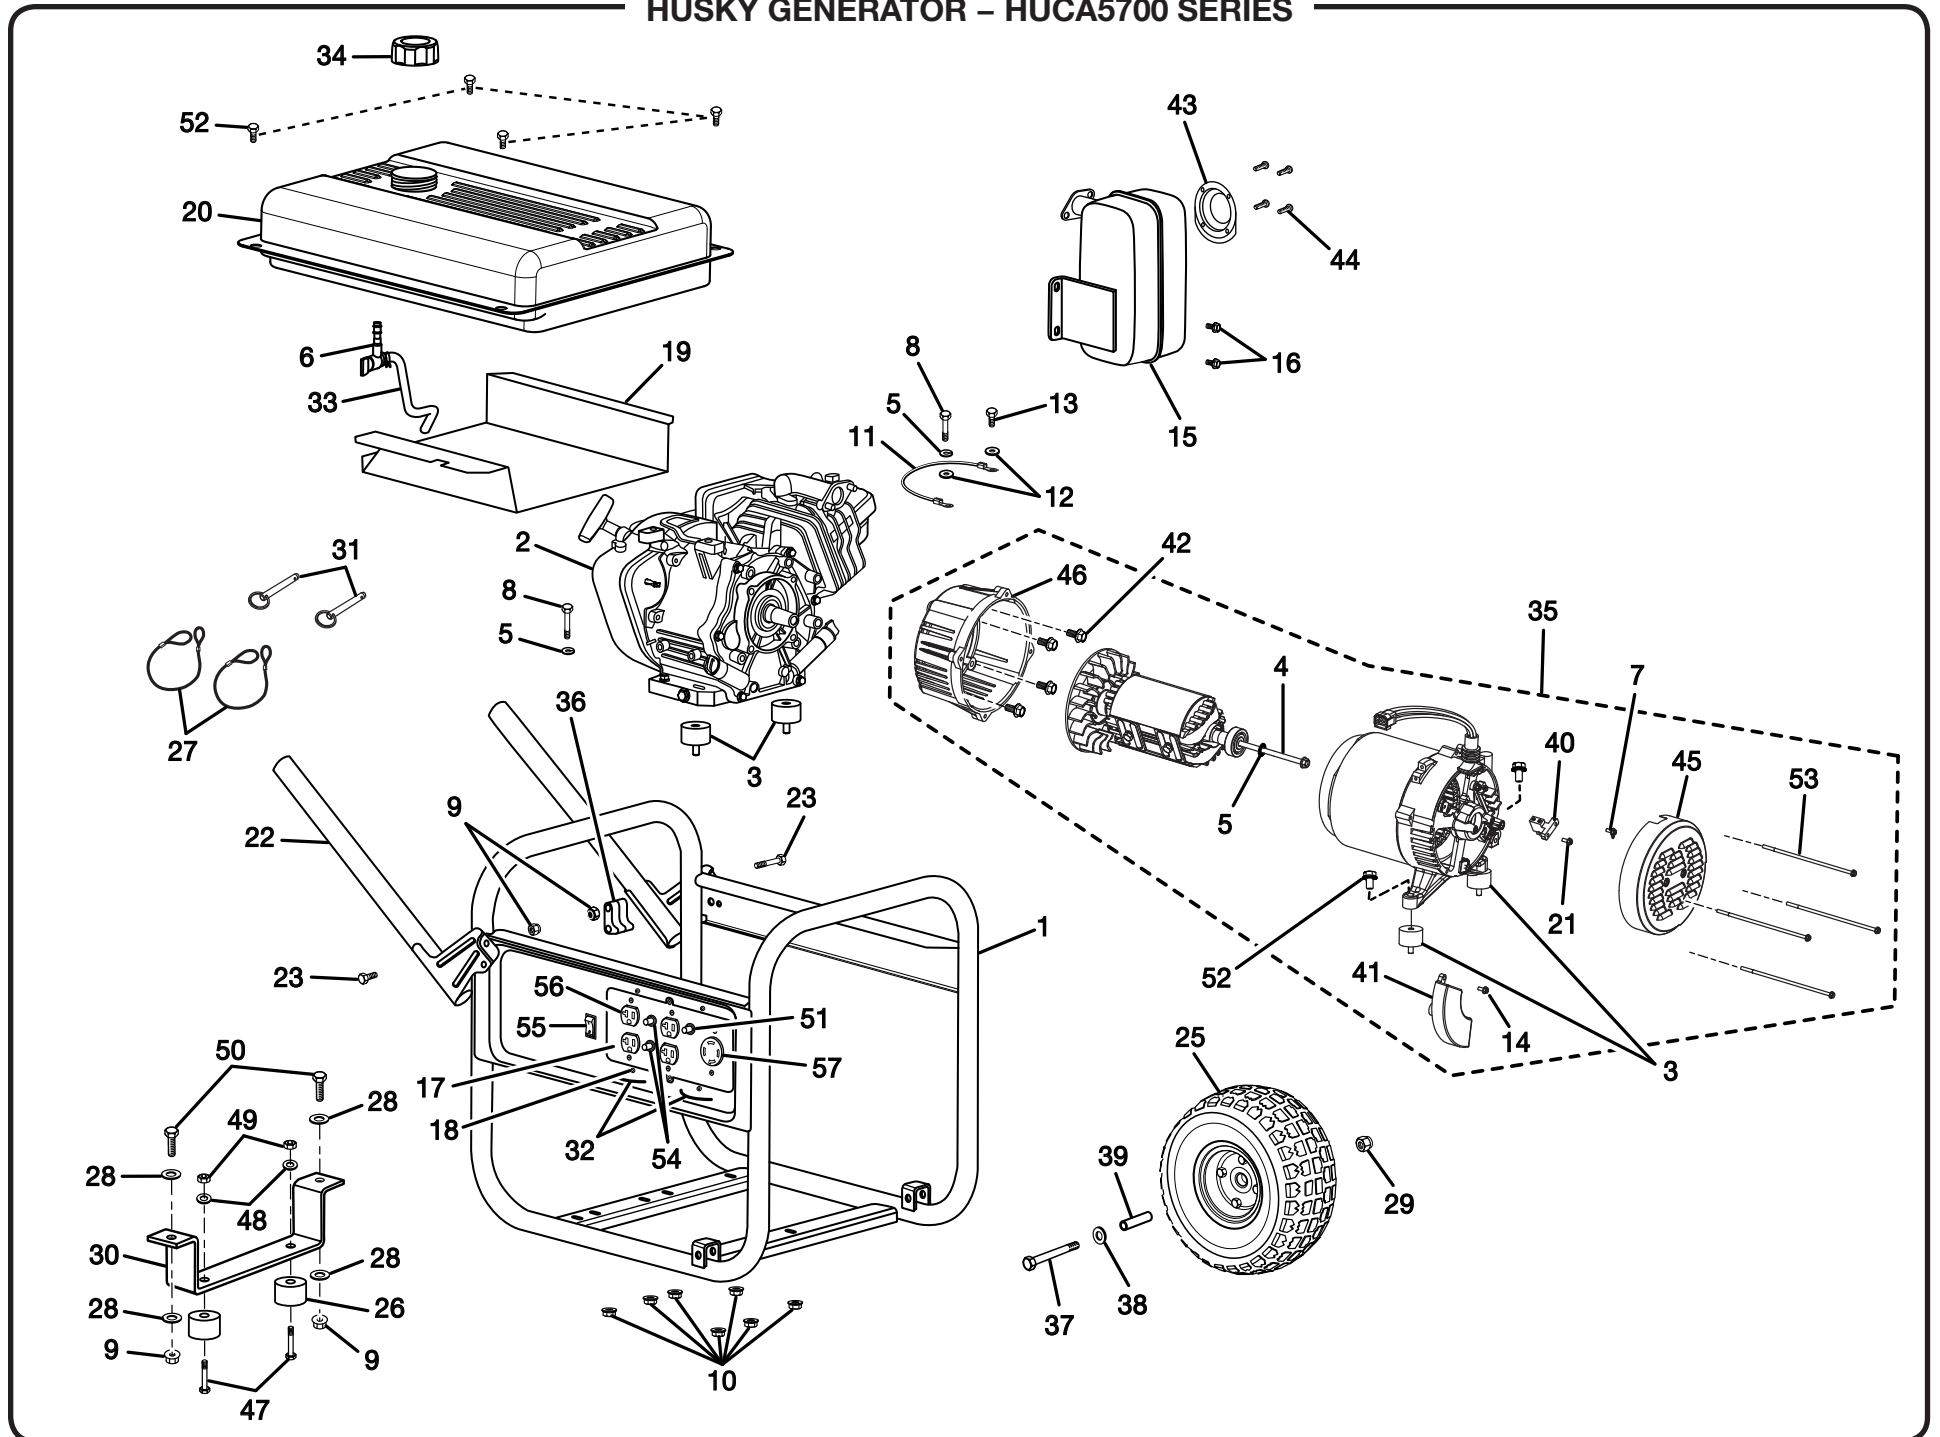

HUSKY GENERATOR - HUCA5700 SERIES

HUSKY GENERATOR – HUCA5700 SERIES

The model number will be found on a plate attached to the engine. Always mention the model number in all correspondence regarding your **GENERATOR** or when ordering replacement parts.

PARTS LIST

KEY NO.	PART NUMBER	DESCRIPTION	QTY.	KEY NO.	PART NUMBER	DESCRIPTION	QTY.
1	310222005	Frame Assembly	1	36	519728001	Spacer, Handle Bracket	2
2	Note A	Engine (Yamaha OHV).....	1	37	661558002	Bolt (3/8-16 x 5-1/4 in.).....	2
3	570356001	Isolator	4	38	638386003	Washer, Flat (3/8 in.)	2
4	661557003	Bolt (5/16-24 x 6-5/8 in., Hex Hd.).....	1	39	638498001	Wheel Spacer, Large.....	2
5	638678002	Lock Washer (5/16 in.)	3	40	290441001	Brush Assembly.....	1
6	519711001	Fuel Shut Off with Filter	1	41	290440002	Automatic Voltage Regulator.....	1
7	638703001	Ground Lug.....	1	42	660596002	Bolt, Wiz (3/8-18 x 1-1/4 in.).....	4
8	660591006	Bolt (5/16-18 x 1-1/2 in.).....	2	43	638147003	Spark Arrestor Screen	1
9	678259003	Lock Nut (5/16-18).....	4	44	661306001	Screw (8-32 x 3/8 in.).....	4
10	678145002	Flange Nut (5/16-18).....	7	45	519785002	Brush Cover	1
11	290404001	Ground Wire Assembly	1	46	640331001	Adapter Housing.....	1
12	638704001	Washer (5/16 in.) External Star	2	47	661503003	Bolt (1/4-20 x 1/2 in.)	2
13	661502005	Bolt (5/16-18 x 3/4 in., Hex. Hd.).....	2	48	638387002	Washer (1/4 in.).....	2
14	661603001	Bolt, Mounting AVR	2	49	678656001	Nut, Nyloc (1/4-20).....	2
15	309322002	Muffler	1	50	660599001	Bolt (5/16-18 x 1 in. Hex Hd.)	1
16	660599002	Bolt (5/16-24 x 5/8 in.)	2	51	780351005	Circuit Breaker 25 amp 2-pole.....	1
17	390403008	Wire Panel.....	1	52	660591006	Bolt (5/16-18 x 1 1/2 in., Hex Hd.).....	4
18	660598001	Screw (6-20 x 3/8 in.).....	4	53	660596009	Bolt, Stator 5.7kW	4
19	638497001	Heat Shield	1	54	780350001	Circuit Breaker 20 Amp Single Pole	2
20	310711004	Fuel Tank Assembly	1	55	760504002	Switch, Engine Stop	1
21	661603002	Bolt, Mounting Brush Assembly	1	56	290400001	Recepticle (120 V, 20 Amp).....	2
22	310224001	Handle Assembly.....	2	57	290401001	Recepticle (240 V, 30 Amp).....	1
23	661503005	Bolt (1/4-20 x 1 in.)	2	Not shown: 901606006 Lubricant (SAE 10W30)..... 1 940971022 Caution/Danger Hang Tag			
24	660599002	Bolt (5/16-24 x 5/8 in.)	3				
25	310223001	Wheel (10 in.)	2	940974008 Risk of Fire Danger Label	1		
26	570355001	Rubber Foot.....	2	940513002 Ground Label	1		
27	310715001	Lanyard	2	940513011 Ground Warning Label.....	1		
28	638675004	Washer (5/16 in.).....	4	940680024 Hot Surface Label	1		
29	678659001	Lock Nut (3/8-16).....	2	940514006 Lock Pin Label	1		
30	638706001	Front Foot Bracket.....	1	940705046 Logo Label.....	1		
31	310712001	Handle Lock Pin.....	2	940708007 Engine Lubricant Label.....	1		
32	678655001	Cord Retainer.....	2	940617034 Quick Start Label.....	1		
33	570358001	Fuel Line Assembly	1	940996002 Starting Label.....	1		
34	519709001	Fuel Cap	1	987000464 Operator's Manual	1		
35	310227003	Generator Head Assembly (Inc. Key Nos. 4, 5, 14, 21, 40, 41, 45, 46 and 53).....	1				

NOTE A: Techtronic Industries North America, Inc., will not provide engines as replacement parts. Engines are covered through the engine manufacturer's warranty. Consult the accompanying engine manual or contact our service department for assistance.

WARNING: