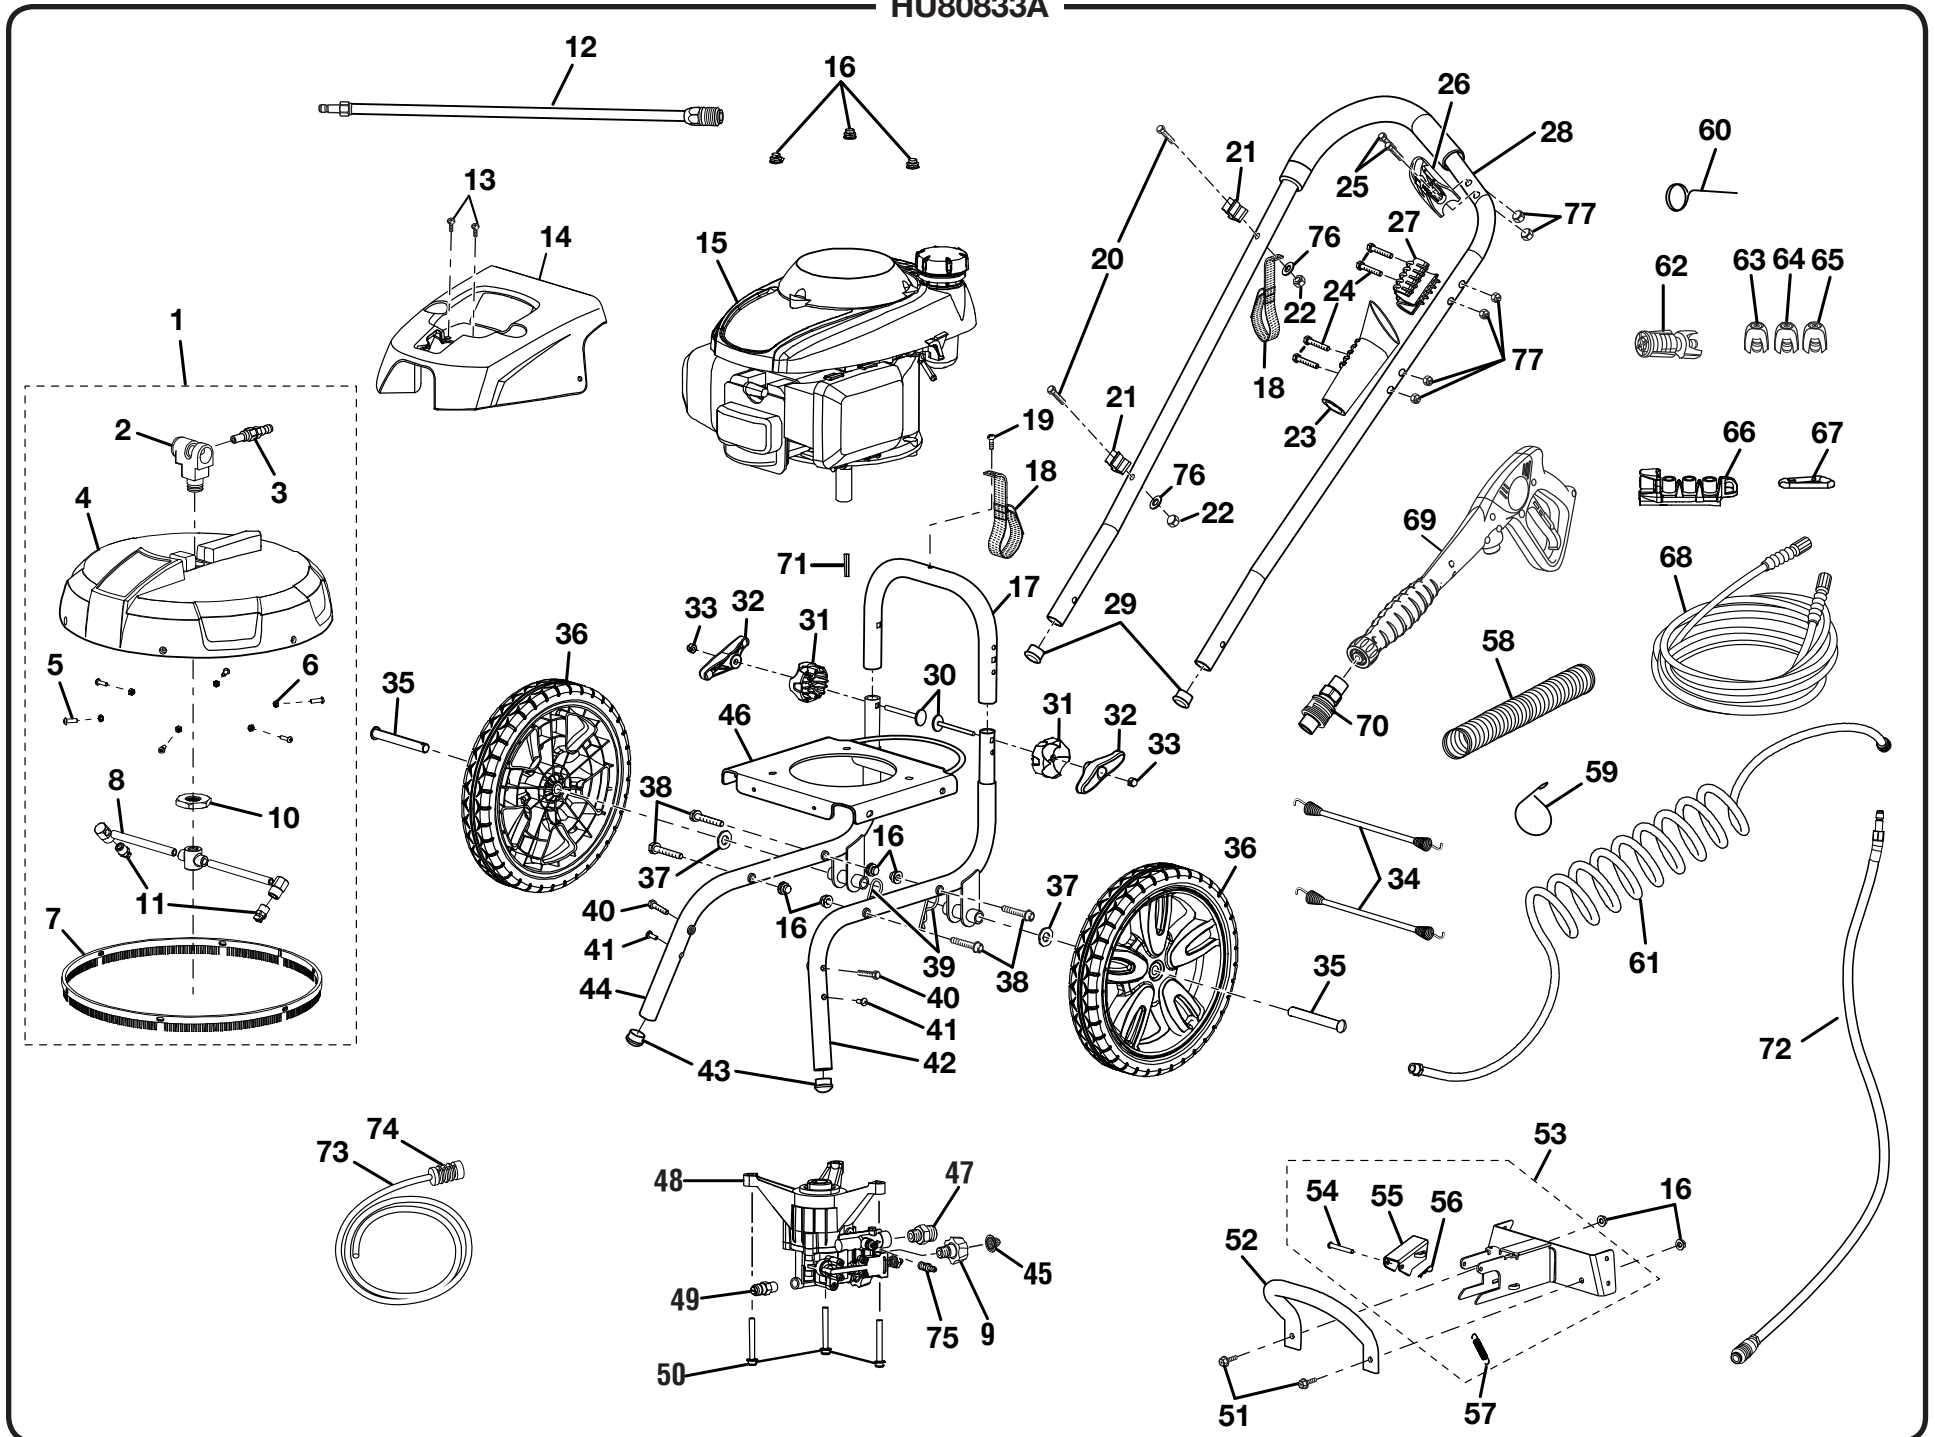

HU80833A

HUSKY PRESSURE WASHER – MODEL NO. HU80833A

The model number will be found on a plate attached to frame. Always mention the model number in all correspondence regarding your **PRESSURE WASHER** or when ordering replacement parts.

PARTS LIST

KEY NO.	PART NUMBER	DESCRIPTION	QTY.	KEY NO.	PART NUMBER	DESCRIPTION	QTY.
1	308471015	Deck Assembly (Inc. Key Nos. 2-8, 10-11, 78-81 and 85)	1	26	519821001	Trigger Handle Lock	1
2	308998001	Deck Pivot Assembly.....	1	27	519820001	Upper Trigger Handle Holder.....	1
3	678557001	1/8 Quick Connect (BSPP)	1	28	310702002	Upper Handle Assembly (Inc. Key No. 29)	1
4	310709001	Deck w/Brush Assembly (Inc. Key Nos. 4-7 78-81 and 85)	1	29	518992001	End Cap (25 mm).....	2
5	660976002	Bolt (M5 x 16 mm, Pan Hd.)	6	30	661568001	Carriage Bolt (1/4-20 x 88.5 mm)	2
6	678390001	Nut (M5)	6	31	519004001	Handle Spacer.....	2
7	518752001	Deck Brush Skirt.....	1	32	518190001	Knob Assembly	2
8	308996003	Deck Wash Nozzle Assembly	1	33	678142001	Acorn Nut (Centerlock)	2
9	308861003	Inlet Tube	1	34	308307001	Bungee Cord Assembly.....	2
10	678635001	Nut (M22)	1	35	620599001	Axle (D13.3 x 95).....	2
11	678548002	Nozzle w/015 Jet (1/8 NPT).....	2	36	308451004	Wheel (12 in. x 2 in.)	2
12	308494015	Wand Assembly.....	1	37	638275002	Washer (1/2 in.).....	2
13	661569001	Screw (12-24)	2	38	661505003	Hex Bolt (M8 x 50 mm).....	4
14	310710001	Front Shroud Assembly (Inc. Key Nos. 82-84)	1	39	678238001	Hitch Pin	2
15		Honda Engine (See Honda Engine Manual)	1	40	661570001	Screw (1/4-20 x 37 mm, T-30 Torx Flat Hd.).....	2
16	678774001	Lock Nut (M8 x 1.25 mm)	9	41	660760003	Screw (T-30 Torx, 1/4-20, Truss Hd. Shoulder).....	2
17	310708001	Frame Connector Assembly (Inc. Key Nos. 18, 19)	1	42	310703001	Left Frame Assembly (Incl. Key No. 43)	1
18	308652002	Hose Storage Strap.....	2	43	518993001	Frame Glide	2
19	660733003	Screw (12-14 x 1/2 in., Pan Hd.).....	1	44	310704001	Right Frame Assembly (Incl. Key No. 43)	1
20	660938004	Bolt (M5 x 40 mm)	2	45	308662001	Filter Screen.....	1
21	678632001	Spring Clip.....	2	46	638385007	Engine Plate.....	1
22	678390001	Lock Nut (M5)	2	47	308862003	Outlet Tube	1
23	519002001	Lower Trigger Handle Holder.....	1	48	308653006	Pump (Himore).....	1
24	660760002	Screw (1/4-20 x 45 mm, Truss Hd.).....	4	49	678169004	Thermal Release Valve	1
25	660643008	Screw (1/4-20 x 40 mm, Hex Hd.).....	2	50	661505001	Hex Bolt (M8 x 65 mm).....	3
				51	660391002	Hex Bolt (M8 x 20 mm).....	2
				52	310698001	Lift Handle	1

* STANDARD HARDWARE ITEM – MAY BE PURCHASED LOCALLY