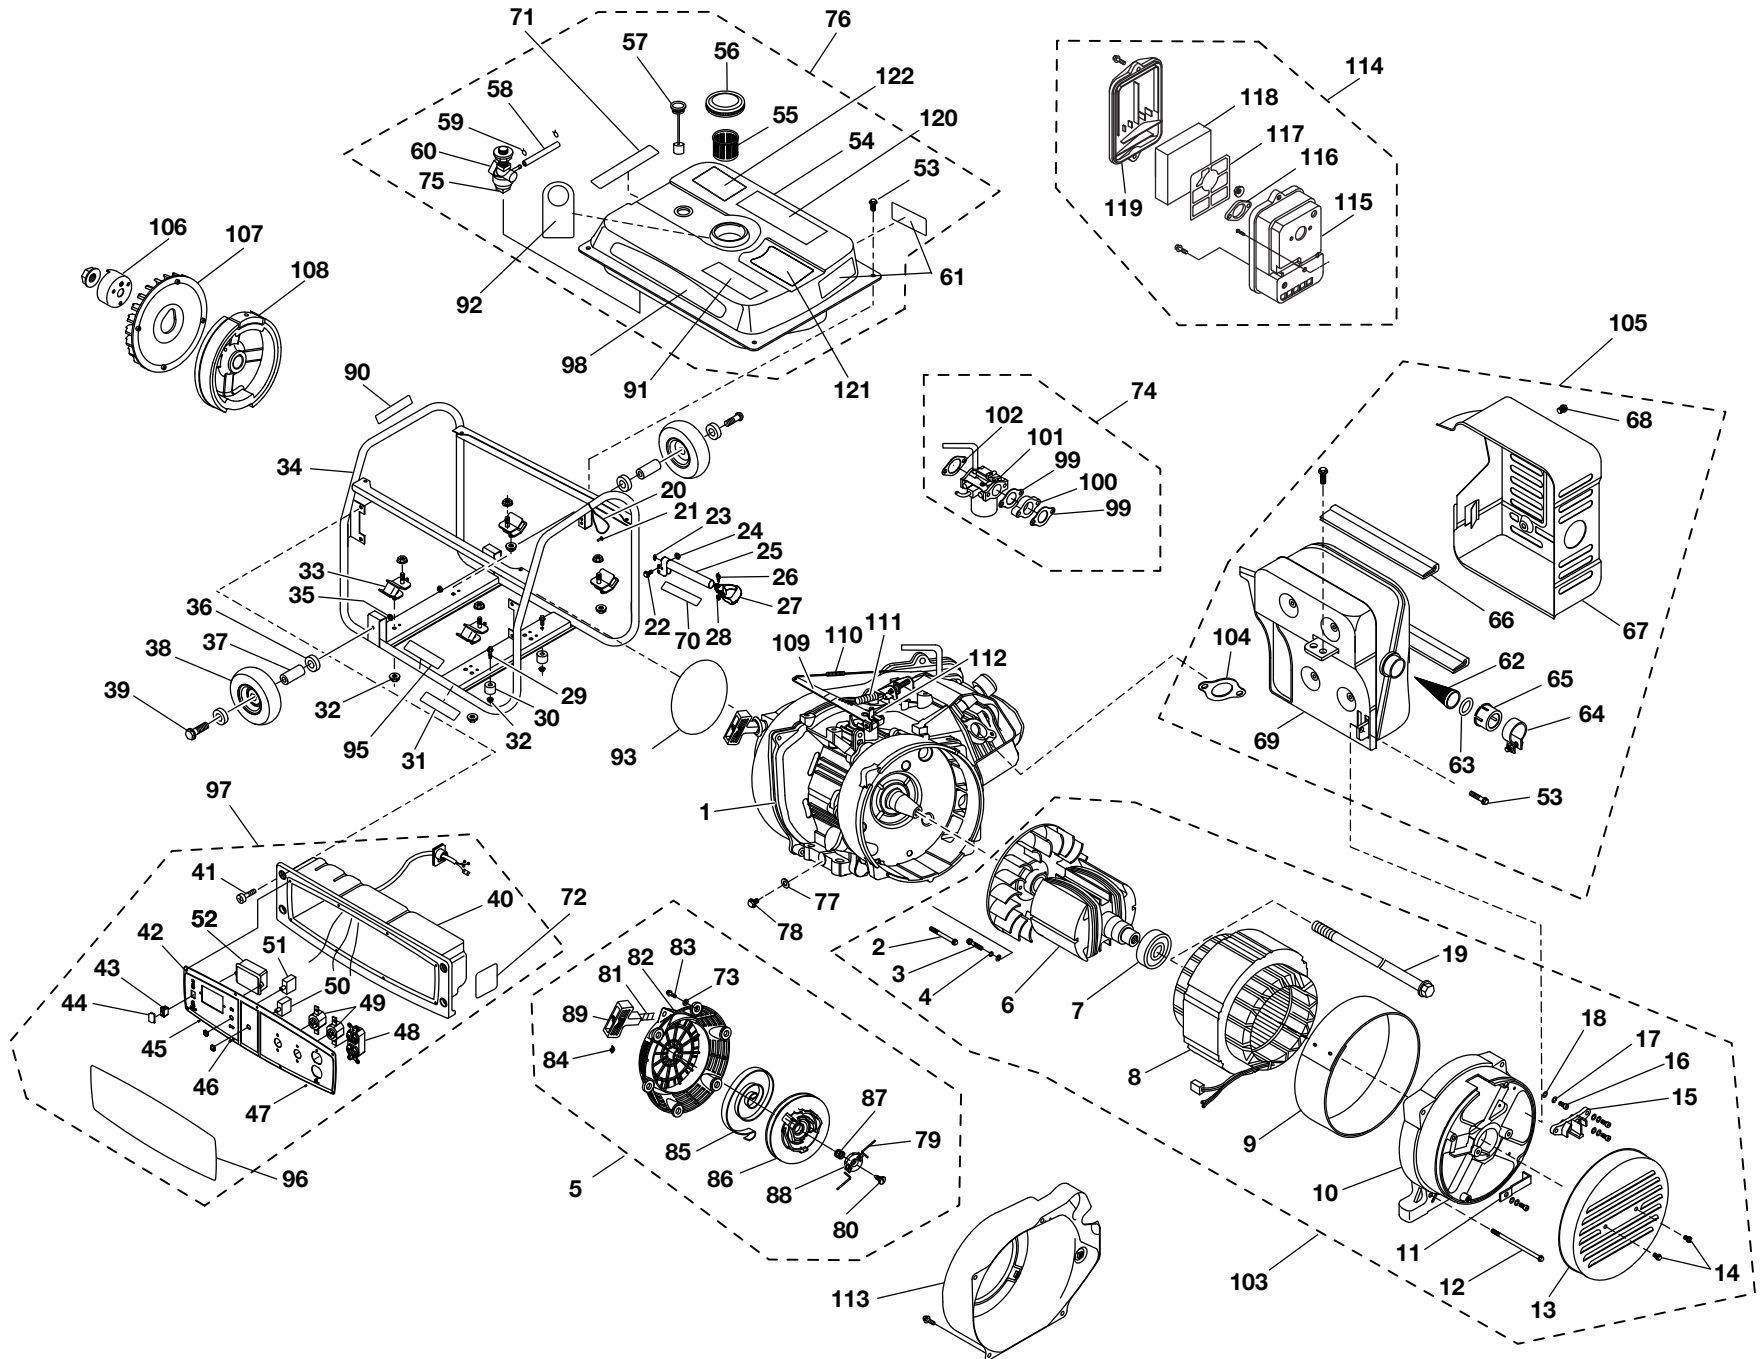

POWERSTROKE GENERATOR – PS3000 SERIES

POWERSTROKE GENERATOR – PS3000 SERIES

The model number will be found on a plate attached to the engine. Always mention the model number in all correspondence regarding your **GENERATOR** or when ordering replacement parts.

PARTS LIST

KEY NO.	PART NUMBER	DESCRIPTION	QTY.	KEY NO.	PART NUMBER	DESCRIPTION	QTY.
1	309591029	Engine SPE195 (Incl. Key Nos. 148, 84, 125, 85)	1	32	678355003	Nut (M8).....	6
2	661505008	Bolt (M8 x 35 mm).....	4	33	310761001	Engine Vibration Absorber	2
3	660972006	Bolt (M6 x 12 mm).....	2	34	308581001	Frame	1
4	678370002	Washer 6	5	35	678457006	Lock Nut (M10 x 1.25 in.).....	2
5	310755001	Recoil Stator Assembly (Incl. Key Nos. 83, 90-100)	1	36	638494006	Wheel Bush	2
6	310771001	Rotor Assembly.....	1	37	638494007	Axis Cover	2
7	678289004	Bearing	1	38	308451011	Wheel	2
8	310772001	Stator Assembly.....	1	39	660971002	Bolt (M10 x 75 mm).....	2
9	638545001	Stator Cover.....	1	40	521512001	Control Box	1
10	638546001	Rear Frame.....	1	41	660481005	Screw (M6 x 14 mm)	4
11	638344003	Wire Compressing Plate.....	1	42	638700014	Control Panel.....	1
12	660972002	Bolt (M6 x 103 mm) (88).....	4	43	760504003	Choke Switch.....	1
13	678318002	Rear End Cover.....	1	44	570417001	Switch Jacket.....	1
14	660972003	Bolt (M6 x 10 mm).....	4	45	661533001	Bolt (M3.5 x 9 mm).....	2
15	678737001	Wire Rack	1	46	661534001	Bolt (M3.9 x 9 mm).....	8
16	660901007	Screw	4	47	661535001	Bolt (M4 x 8 mm).....	6
17	678370003	Washer 5	12	48	290400001	120 V 20 Amp Receptacle	1
18	310733002	Oil Filler Cap.....	1	49	290400005	120 V 30 Amp Receptacle	2
19	660596011	Bolt.....	1	50	780351008	AC Circuit Breaker (20 A)	1
20	310773001	Rope.....	1	51	780351009	AC Circuit Breaker (30 A)	1
21	678738001	Pin	1	52	308393003	4 in 1 Digital Meter	1
22	661505009	Bolt (M8 x 40 mm).....	1	53	660972004	Bolt (M6 x 12 mm).....	6
23	638547001	Handle Stem Head.....	1	54	310711046	Fuel Tank	1
24	678457005	Lock Nut (M8).....	1	55	308103004	Fuel Filter.....	1
25	638548001	Pole	1	56	310720024	Fuel Tank Cap	1
26	661532001	Square Bolt	1	57	308393002	Fuel Meter	1
27	638224002	Handle	1	58	570358020	Fuel Hose	1
28	678460005	Nut (M6).....	6	59	678815005	Fuel Hose Clip.....	2
29	678355004	Nut (M8).....	2	60	308459003	Fuel Cock.....	1
30	310762001	Alternator Vibration Absorber.....	2	61	940680034	Hot Surface Label	2
31	940654103	Combustion Warning Label.....	1	62	308578002	Muffler Screen.....	1

WARNING:

To avoid possible personal injury or equipment damage, a registered electrician or an authorized service representative should perform installation and all service. Under no circumstances should an unqualified person attempt to wire into a utility circuit.

NOTE A: OWT Industries, Inc., will not provide engines as replacement parts. Engines are covered through the engine manufacturer's warranty. Consult the accompanying engine manual or contact our service department for assistance.