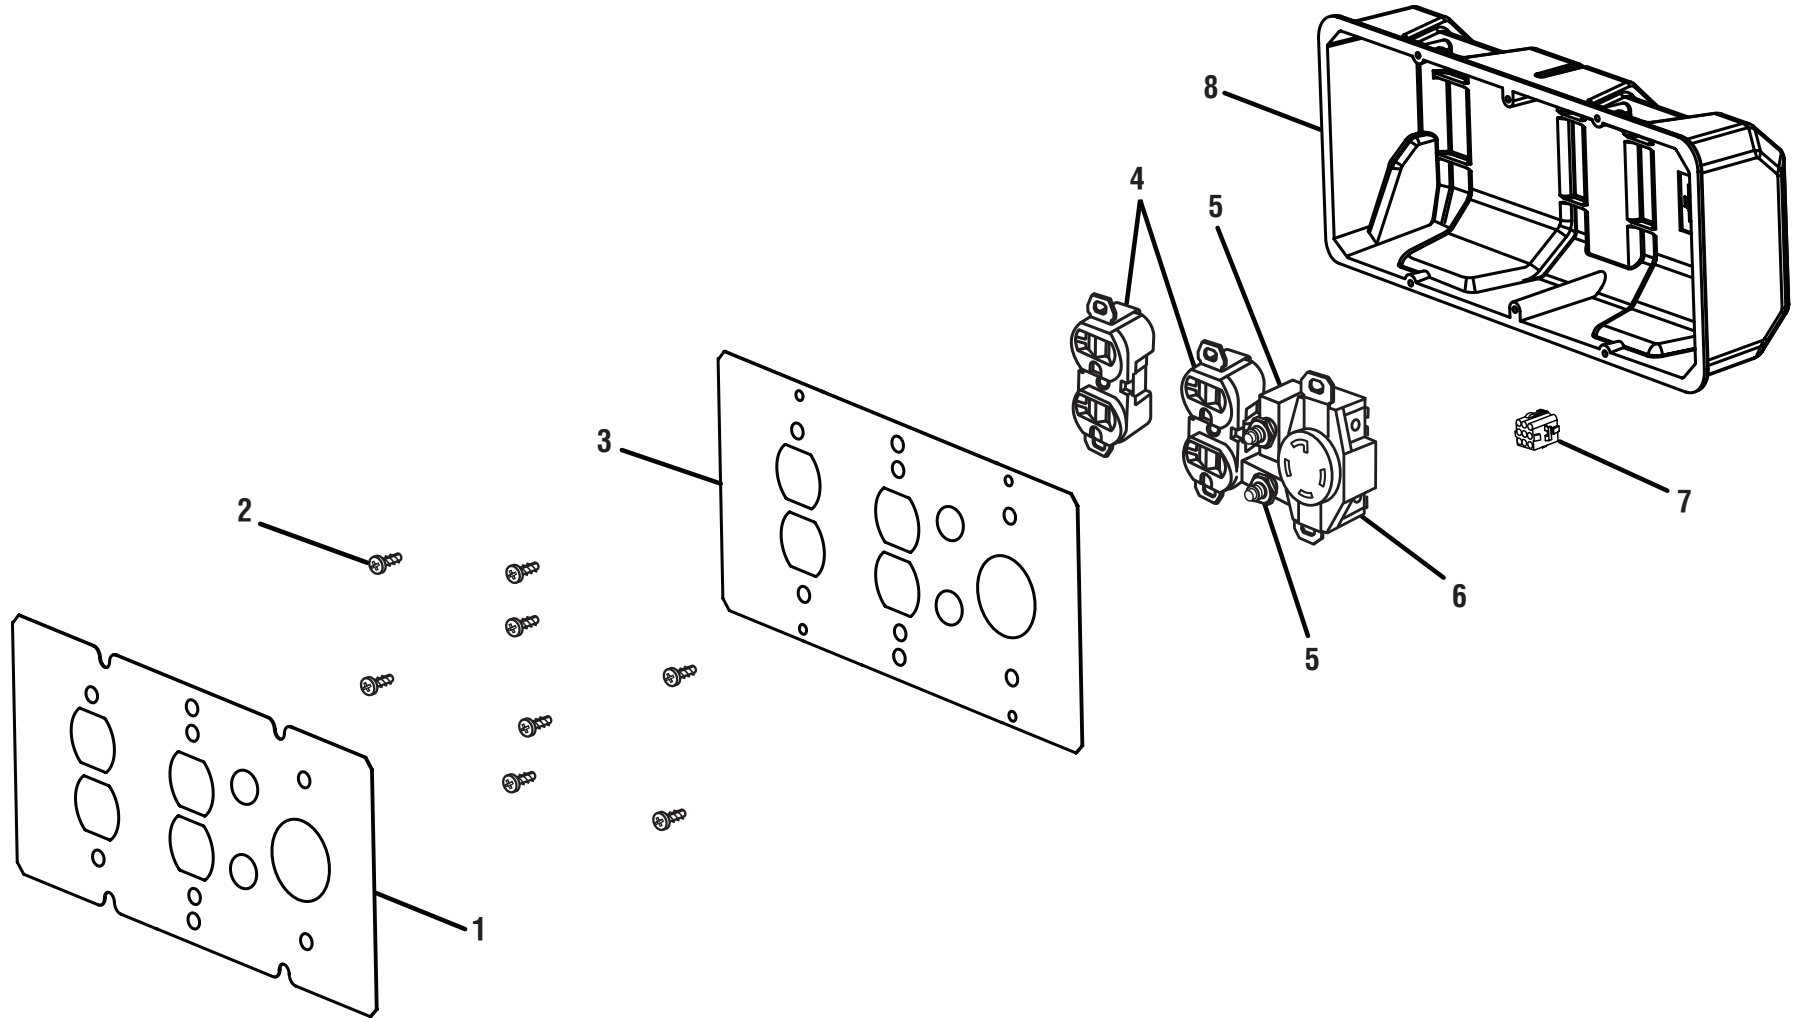

FIGURE C /
FIGURA C

GENERADOR DE POWERSTROKE – SERIE PS5000

FIGURE B PARTS LIST / FIGURE B LISTE DES PIÈCES / FIGURA B LISTA DE PIEZAS

KEY NO.	PART NUMBER	DESCRIPTION	QTY.	NO. DE RÉF.	NO. DE PIÈCE	DESCRIPTION	QTÉ.	NÚM. REF.	NÚM. PIEZA	DESCRIPCIÓN	CANT.
1		Label (Power Outlet).....	1	1				1			
2		Screw	8	2				2			
3		Front Panel	1	3				3			
4		Duplex Receptacle	2	4				4			
5	310351001	Circuit Breaker, 20 Amp	1	5				5			
6		Twist Lock Receptacle	1	6				6			
7		Pigtail.....	1	7				7			
8		Control Box (Back Panel)	1	8				8