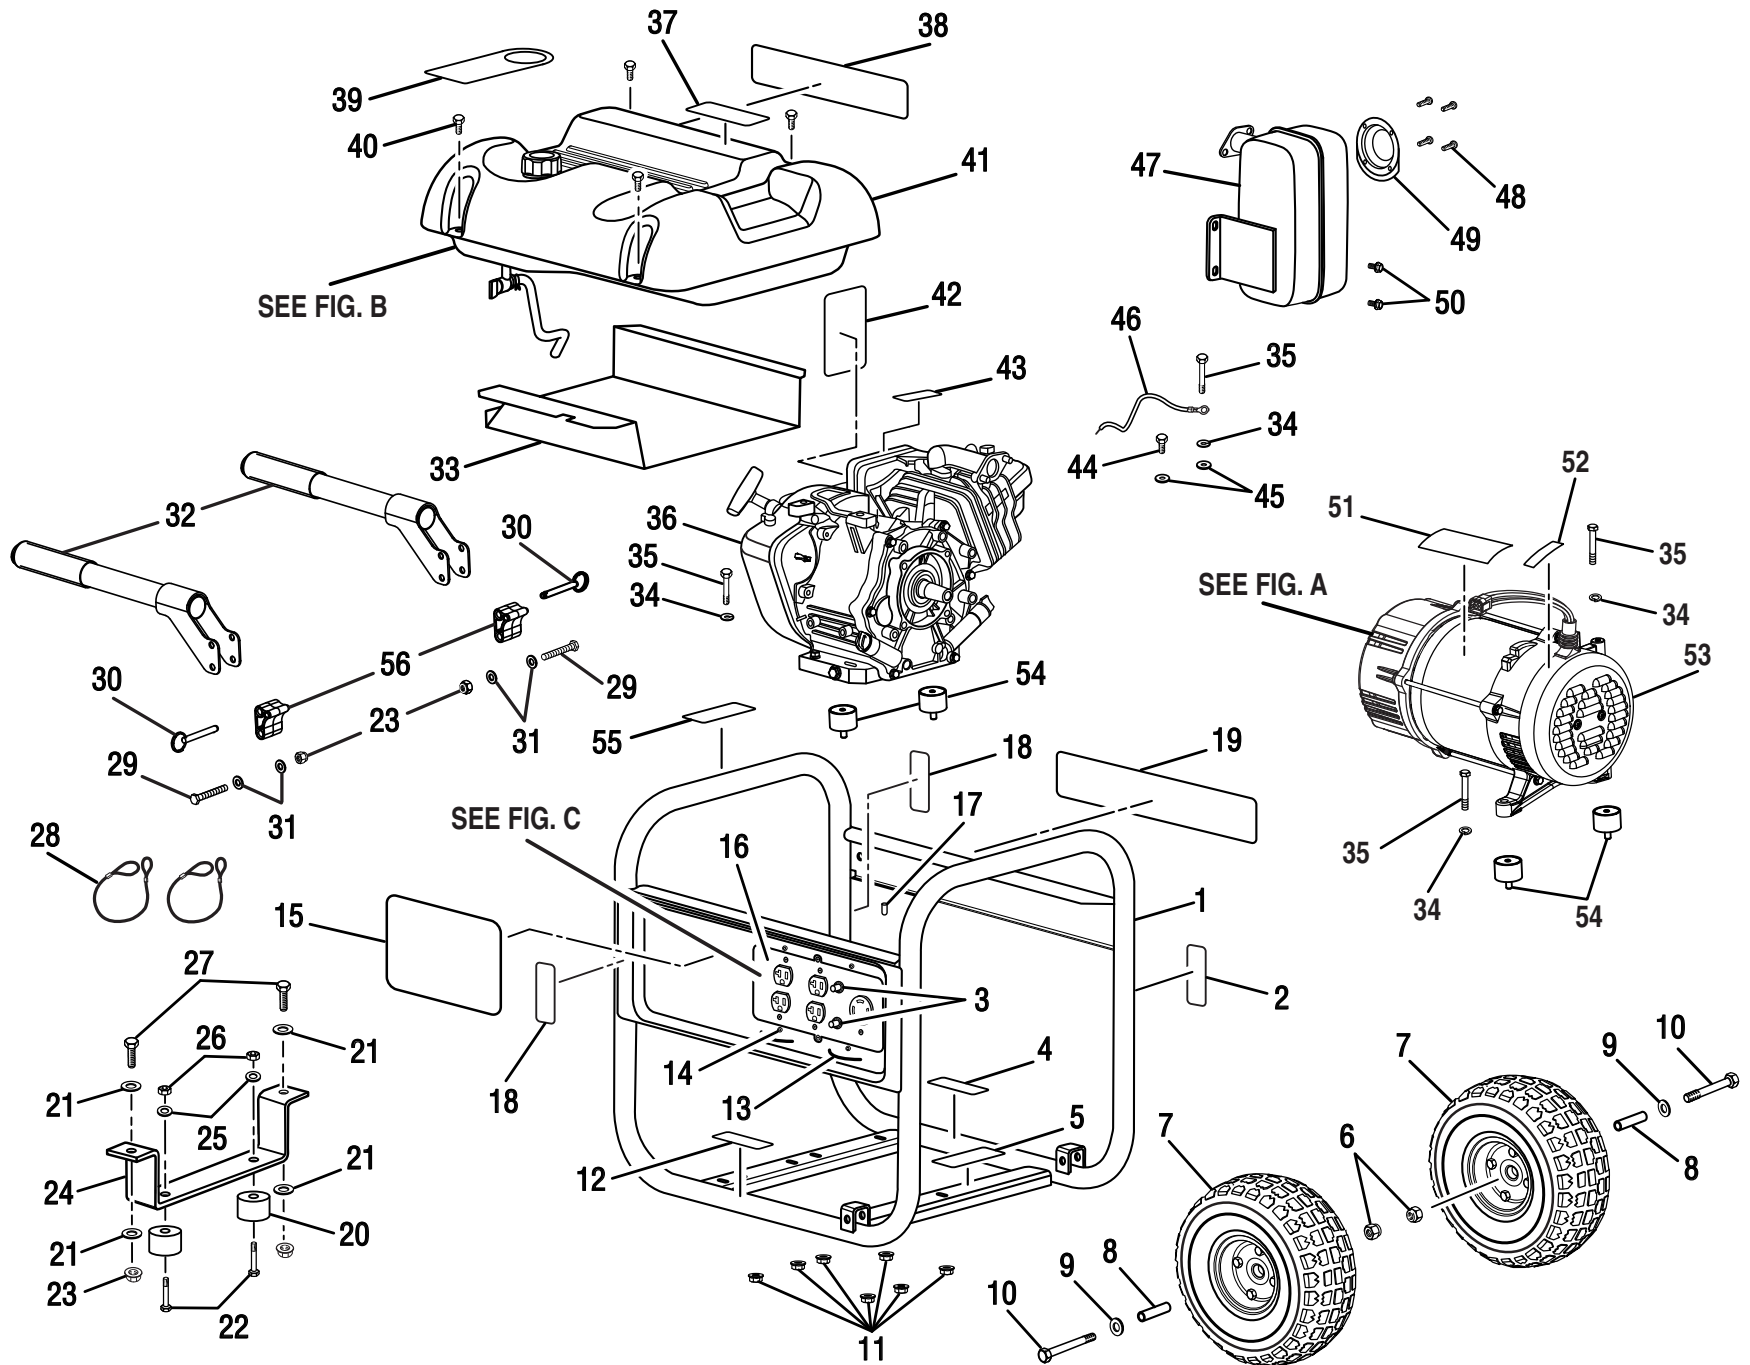

POWERSTROKE GENERATOR – PS5000 SERIES

The model number will be found on a plate attached to the engine. Always mention the model number in all correspondence regarding your **GENERATOR** or when ordering replacement parts.