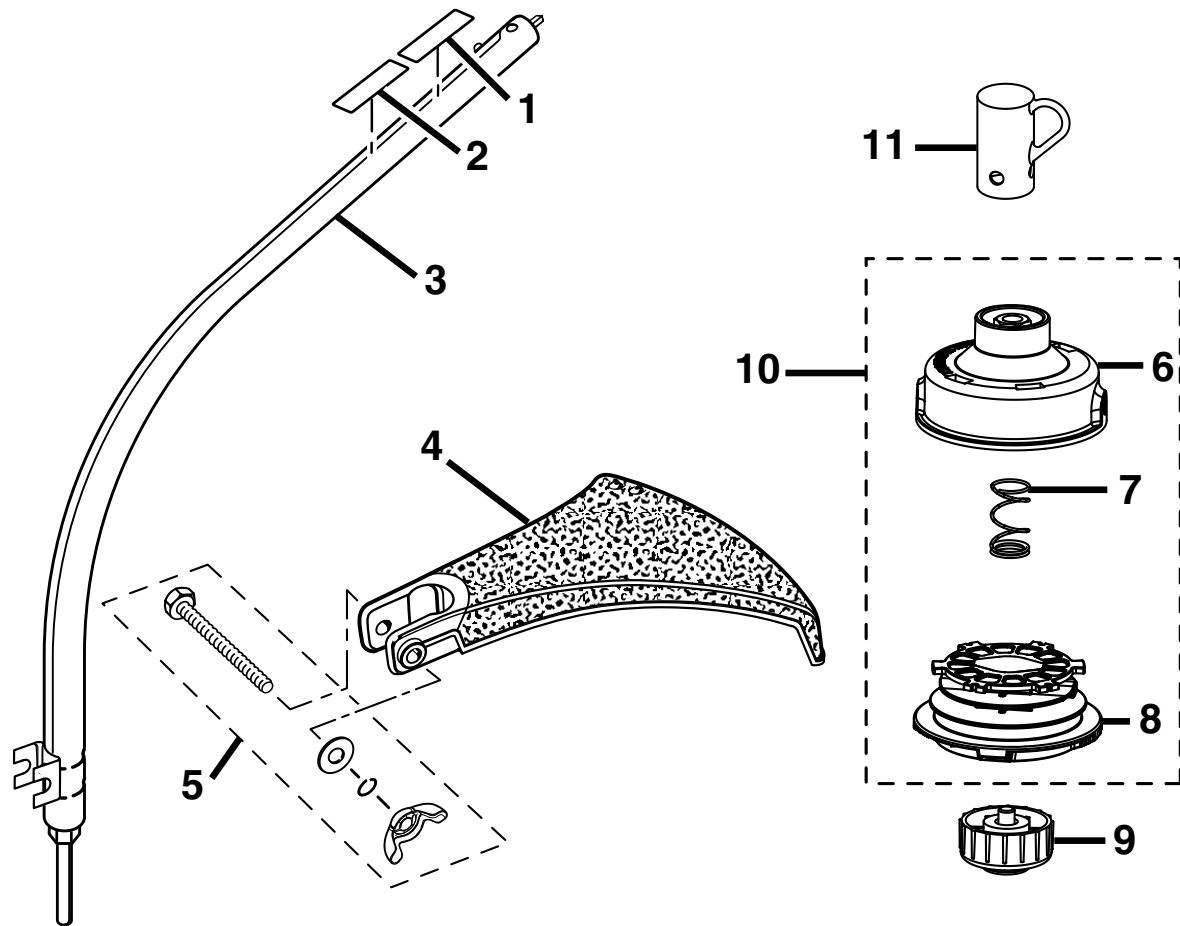

For Parts Call 606-678-9623 or 606-561-4983

RYOBI
CURVED SHAFT TRIMMER ATTACHMENT
MODEL NO. RY15524
REPAIR SHEET

RYOBI CURVED SHAFT TRIMMER ATTACHMENT
MODEL NUMBER - RY15524

Key No.	Service Number	Description	Qty.
1	940657032	Warning Label.....	1
2	940726013	Logo Label.....	1
3	308038010	Curved Shaft Assembly.....	1
4	308052001	Curved Shaft Grass Deflector	1
5	120642001	Washer and Bolt Assembly	1
6	310643001	String Head Housing	1
7	678022001	Spring	1
8	310412001	Spool	1
9	308042002	Spool Retainer.....	1
10	309562002	String Head Assembly (Incl. Key Nos. 7-9).....	1
11	518019002	Hanger Cap	1
Not Shown:			
	987000872	Operator's Manual (960210001).....	1
	9-29-09		
	(REV:01)		