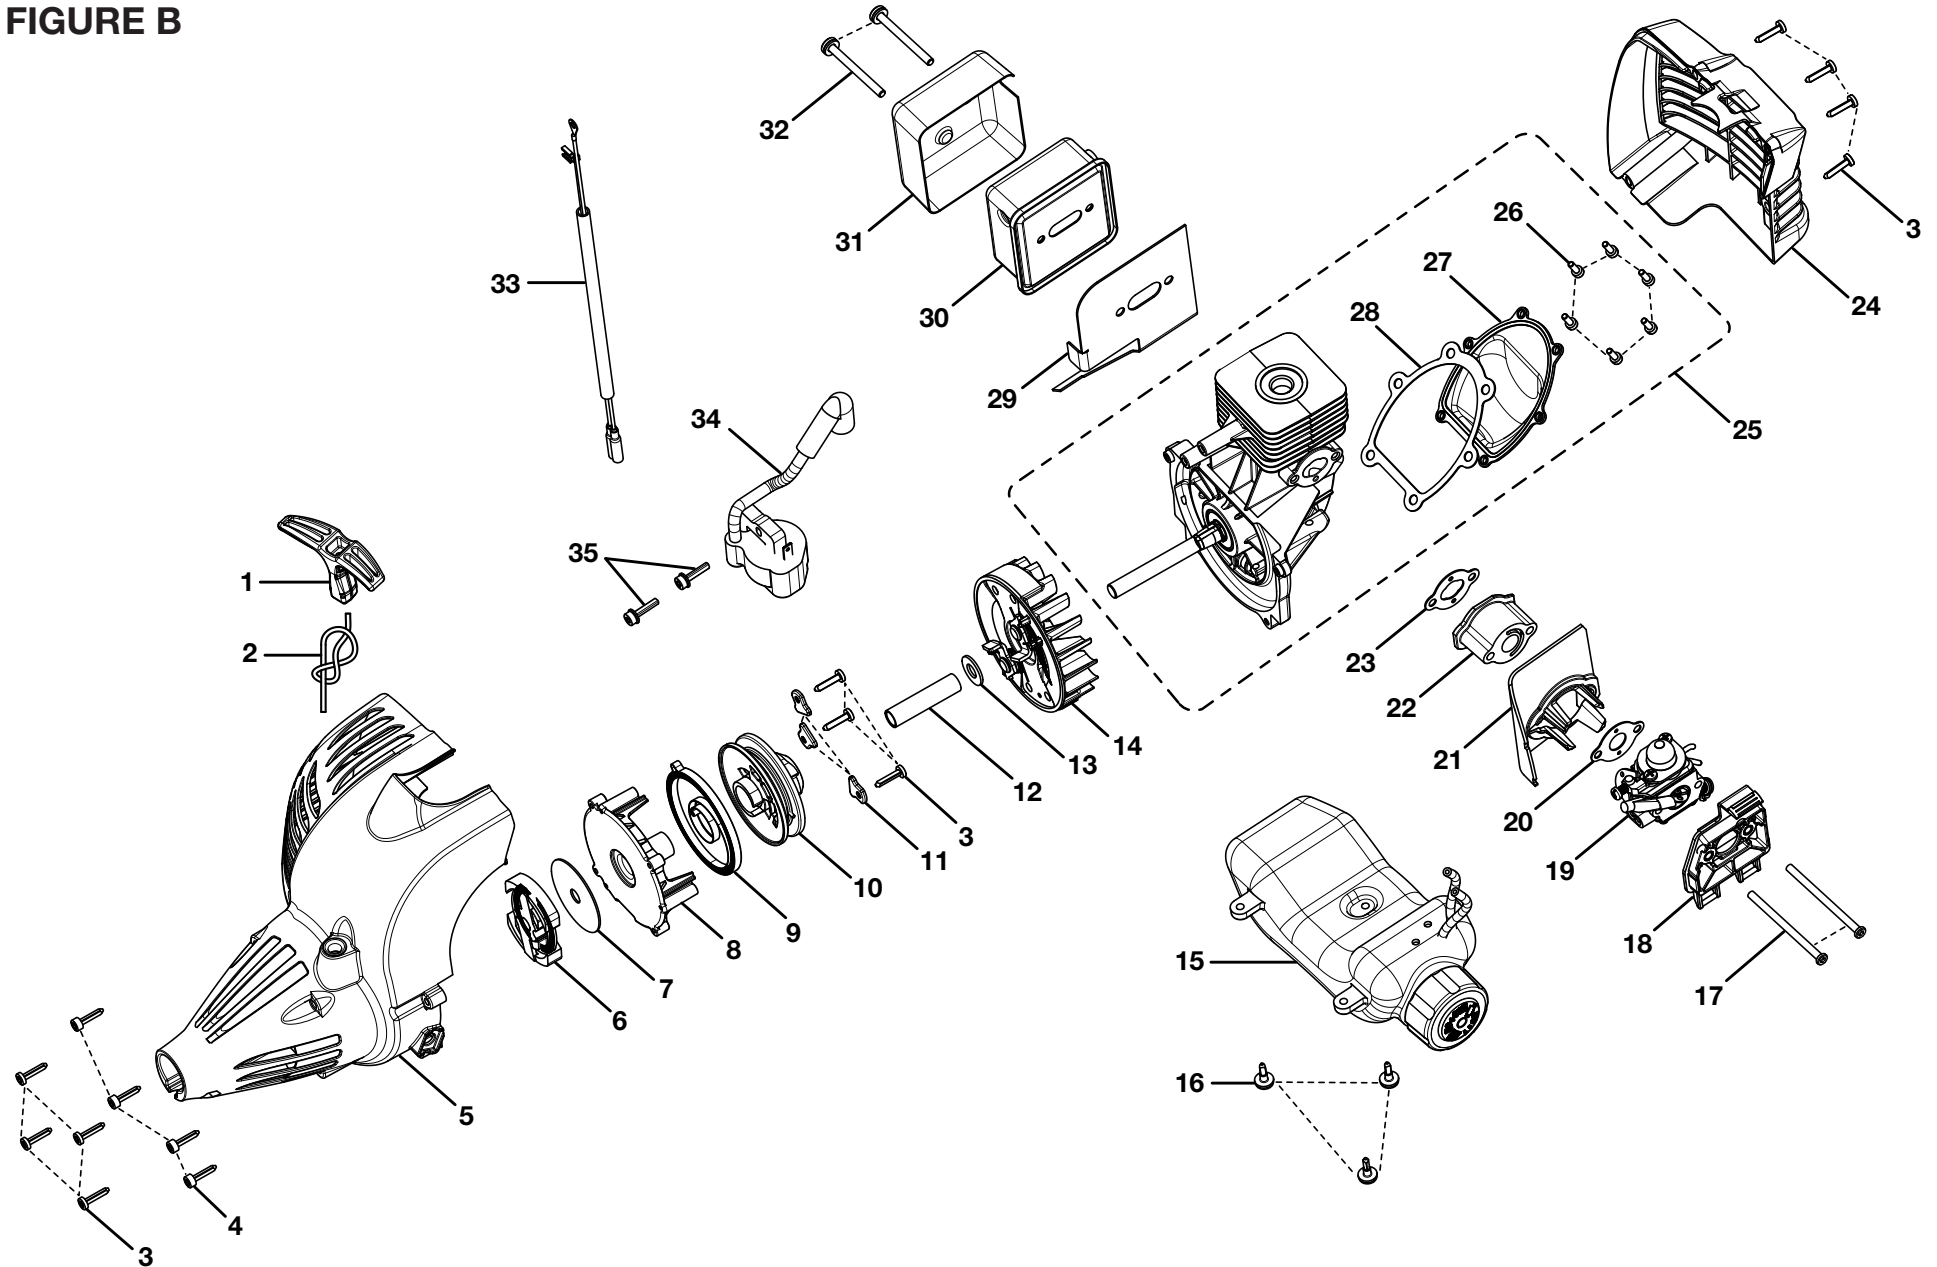

RYOBI 26cc POWER HEAD - MODEL NO. RY26000

FIGURE B

RYOBI 26cc POWER HEAD - MODEL NO. RY26000

PARTS LIST (FIGURE B)

KEY NO.	PART NUMBER	DESCRIPTION	QTY	KEY NO.	PART NUMBER	DESCRIPTION	QTY
1	511731001	Starter Grip.....	1	19	308054013	Carburetor Assembly	1
2	900849002	Starter Rope.....	1	20	901552001	Outer Heat Dam Gasket.....	1
3	660466001	Screw (M4 x 18 mm)	11	21	518685001	Air Baffle.....	1
4	660970001	Screw (M4 x 16 mm)	4	22	518497001	Heat Dam	1
5	308671009	Starter Housing Assembly	1	23	901551001	Inner Heat Dam Gasket.....	1
6	300960002	Clutch Assembly	1	24	518504002	Rear Housing	1
7	638090001	Washer	1	25	308892003	Short Block Assembly.....	1
8	518692001	Starter Baffle	1	26	660925003	Screw (M4 x 12 mm)	6
9	638033001	Spring and Container	1	27	638337001	Crankcase Cover.....	1
10	310022001	Easy Starter Assembly	1	28	901550001	Crankcase Cover Gasket	1
11	638389001	Pulley Retainer	3	29	901452001	Muffler Gasket.....	1
12	638284002	Spacer Tube	1	30	308990011	Muffler Assembly	1
13	650017001	Washer	1	31	638442001	Muffler Housing.....	1
14	308811001	Flywheel Assembly.....	1	32	660638003	Muffler Bolt (10-24 x 2-1/8 in.)	2
15	308675021	Fuel Tank and Cap Assembly.....	1	33	308863003	Electrical Lead Wire Assembly.....	1
16	660970002	Screw (M4)	3	34	850108002	Ignition Module	1
17	660454001	Bolt (M5 x 70 mm).....	2	35	660968001	Screw (M4 x 19 mm)	2
18	518766001	Air Box Base	1