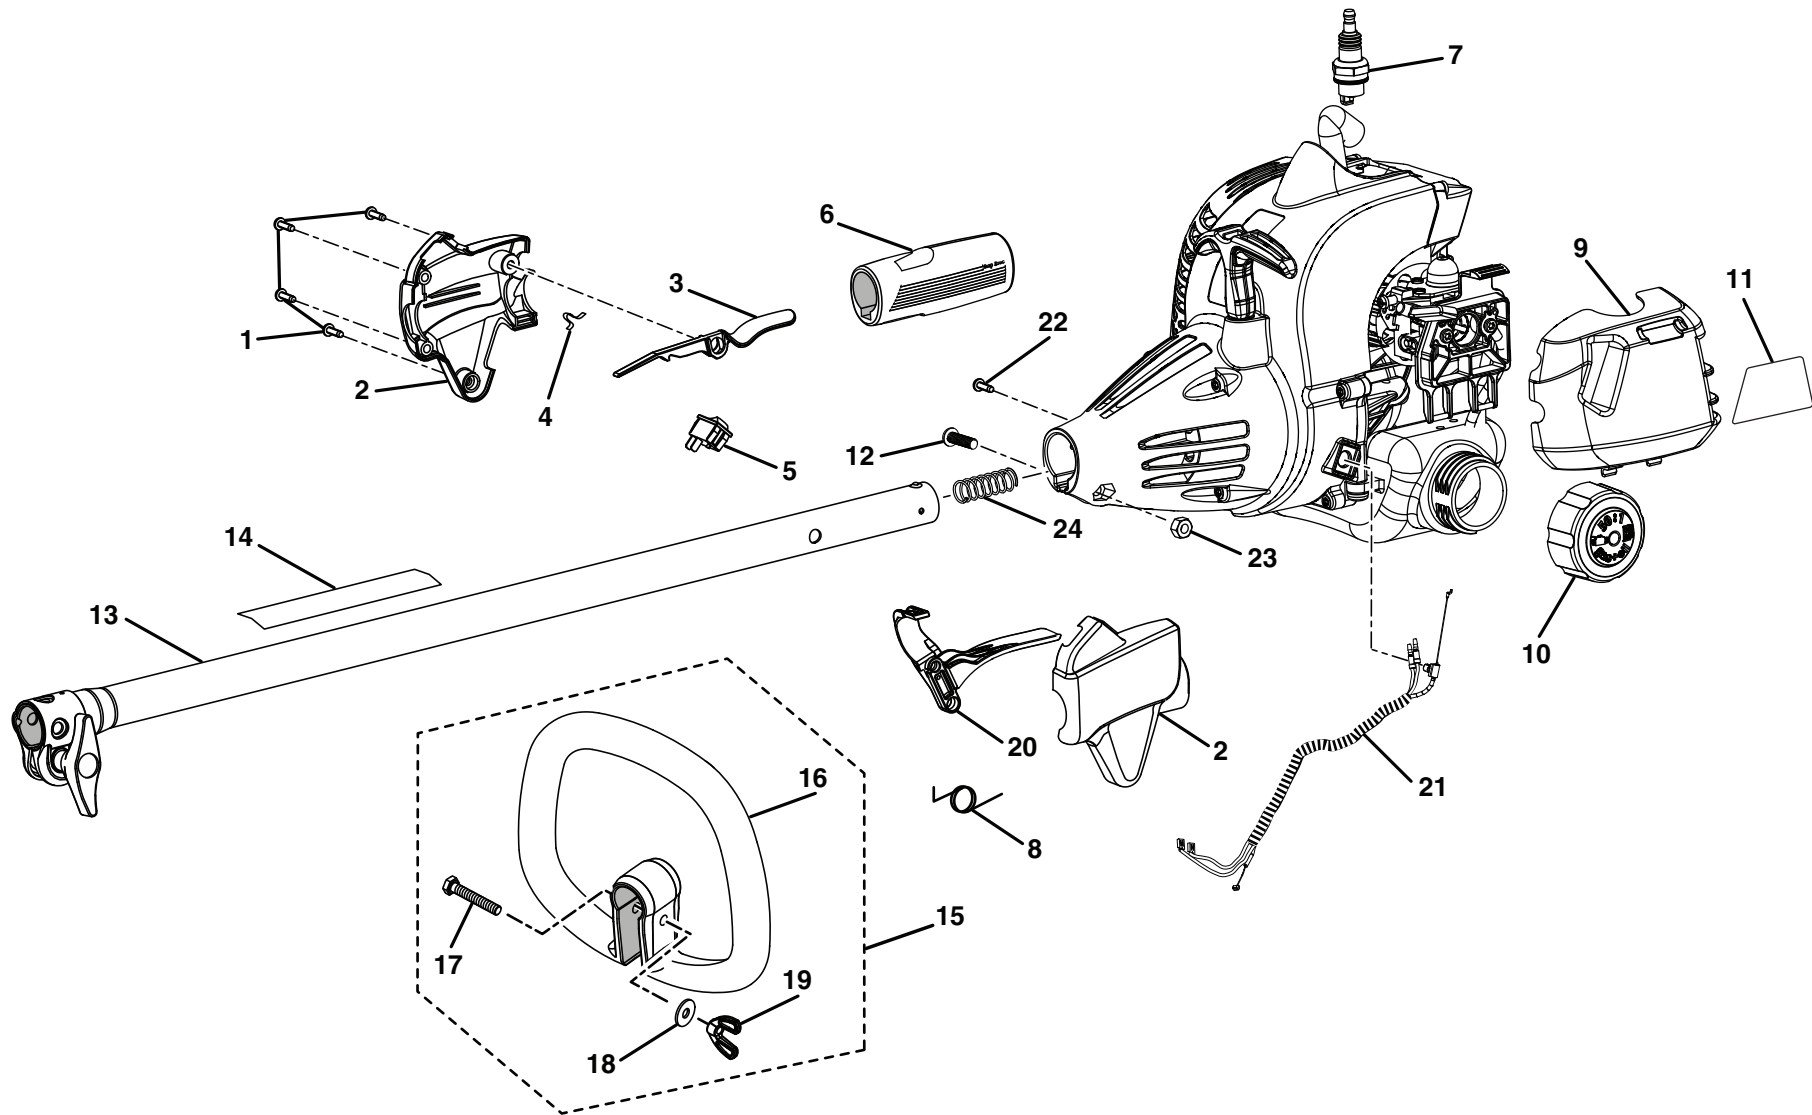

For Parts Call 606-678-9623 or 606-561-4983

RYOBI
26cc POWER HEAD
MODEL NO. RY26000
REPAIR SHEET

www.mymowerparts.com

FIGURE A

RYOBI 26cc POWER HEAD - MODEL NO. RY26000

PARTS LIST (FIGURE A)

KEY NO.	PART NUMBER	DESCRIPTION	QTY	KEY NO.	PART NUMBER	DESCRIPTION	QTY
1	660563002	Screw (M4 x 20 mm)	4	16	518738001	Front Handle.....	1
2	308869002	Control Handle Assembly	1	17	660643008	Bolt (1/4-20 x 40 mm)	1
3	518695001	Trigger Lock	1	18	678008001	Washer	1
4	638431001	Strap Hanger.....	1	19	518949001	Wing Nut (1/4-20).....	1
5	760700002	Switch (Momentary Contact).....	1	20	518696001	Throttle Trigger	1
6	570234002	Rear Handle	1	21	308842004	Throttle and Lead Assembly (Incl. Key No. 5).....	1
7	870174001	Spark Plug (Champion RCJ6Y).....	1	22	660634001	Screw (8-16 x 5/16 in. Torx T.F.)	1
8	690694002	Spring.....	1	23	678029002	Hex Nut (M6)	1
9	518777001	Air Box Cover	1	24	690140011	Compression Spring	1
10	308680001	Fuel Cap Assembly (1.5 in. Diameter).....	1		Not Shown:		
	300758006	Fuel Cap Assembly (2 in. Diameter).....	1		940705011	Logo Label	1
11	940686026	Label.....	1		940991032	Model Label (EX26)	1
12	660697002	Bolt (M6 x 20 mm).....	1		987000507	Operator's Manual.....	1
13	308470004	Upper Boom Assembly	1		11-18-08		
14	940657034	Warning Decal	1		(REV:00)		
15	308991001	Front Handle Assembly.....	1				