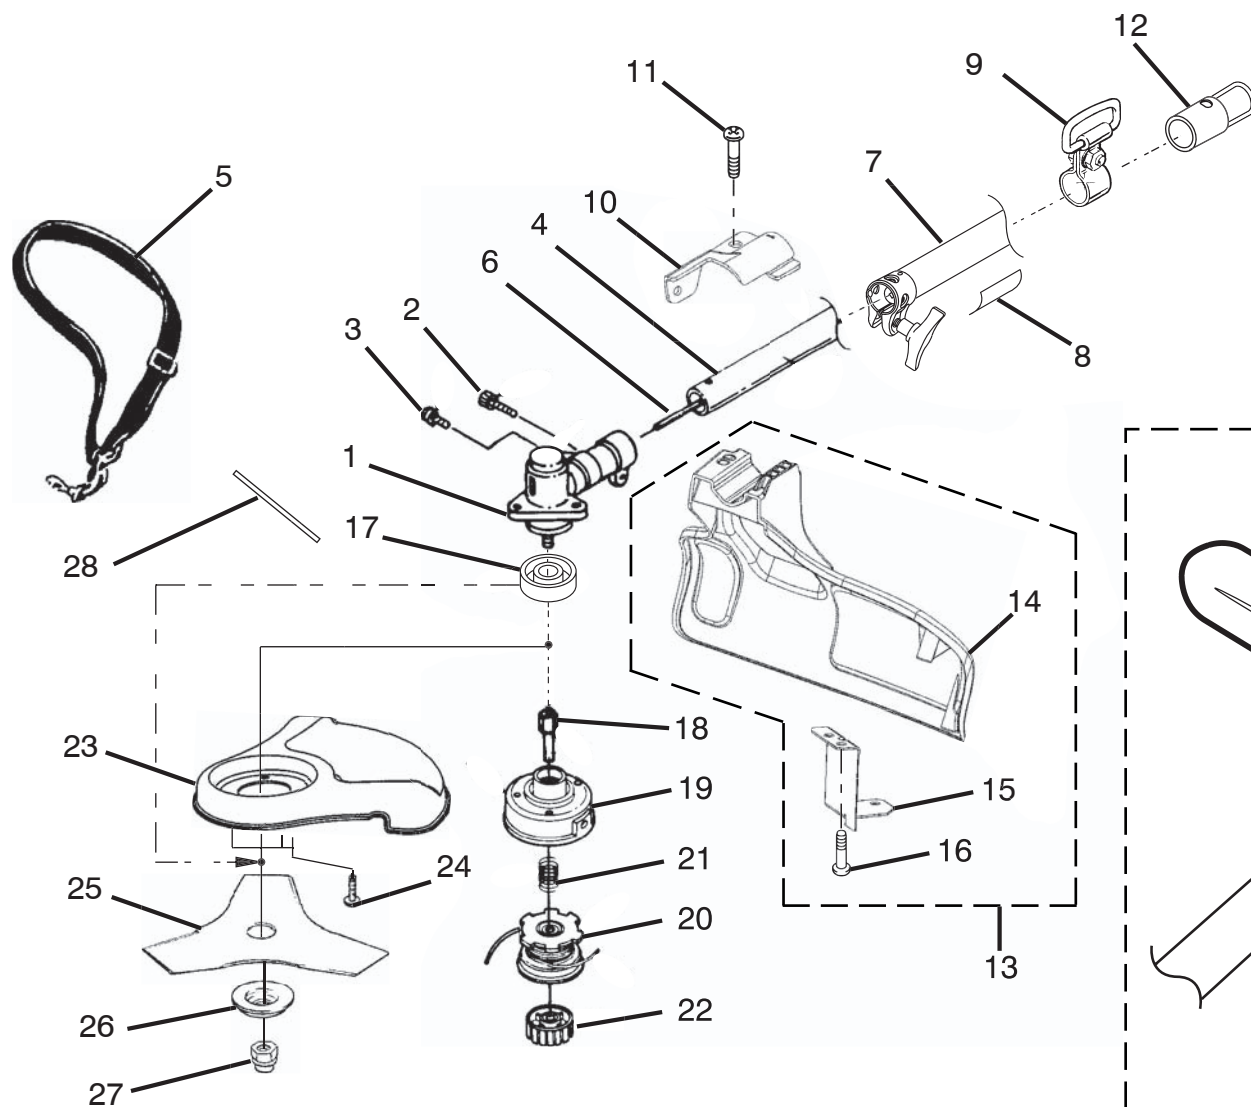

PARTS LIST FOR FIGURE A

KEY NO.	PART NUMBER	DESCRIPTION	QTY.	KEY NO.	PART NUMBER	DESCRIPTION	QTY.
1	984520001	IGNITION KIT.....	1	19	PS01814	TRIGGER.....	1
2	A06963	ELECTRICAL LEAD.....	1	20	PS01177	THROTTLE CABLE	1
3	82540	SCREW.....	2	21	PS01718	SPRING	1
4	A06964	ELECTRICAL LEAD.....	1	22	PS02764	SWITCH	1
5	PS02227	SPARK PLUG	1	23	PS01125	CONTROL HANDLE / LH	1
6	PS01127	REAR COVER	1	24	PA00387	ELECTRICAL LEADS	1
7	07184	DECAL, HOMELITE.....	1	25	00242	CLUTCH DISK (ST185 & ST385)	2
8	82537	SCREW (10-14 x 7/8")	2	26	98929A	WASHER	1
9	984521001	ROTOR AND PAWL ASSEMBLY.....	1	27	PS04300	SPACER.....	1
10	95479A	WASHER	1	28	A98773A	SPRING & CONTAINER	1
11	9789902	STARTER ROPE (42 in.)	1	29	PS01122	STARTER PULLEY	1
12	984609001	STARTER ASSEMBLY.....	1	30	82543	SCREW.....	3
13	PA01165	STARTER HOUSING AND EYELET.....	1	31	82538	SCREW.....	4
14	5946702	STARTER GRIP	1	32	PS06141	DECAL, NOISE	1
15	PA01613	DRUM AND CONNECTOR.....	1	33	PS02544	DECAL, MODEL	1
16	PS01128	INTERLOCK TRIGGER	1	34	PS01123	AIR BAFFLE PLATE	1
17	82589	SCREW.....	9	35	03646	TORX WRENCH (NOT SHOWN)	1
18	PS01124	CONTROL HANDLE / RH.....	1				

PARTS LIST FOR FIGURE B

KEY NO.	PART NUMBER	DESCRIPTION	QTY.
1	PA01364	GEAR HEAD	1
2	PS04680	SCREW, CAP HD. (1/4-20 x 1.25")	1
3	PS04673	SCREW-HEX HD. (10-24 x .625")	1
4	PA01070A	DRIVESHAFT HOUSING (Lower)	1
5	983961001	HARNESSES	1
6	A07679	SHAFT-FLEXIBLE	1
7	PA00873A	DRIVESHAFT HOUSING (Upper)	1
8	PS04267	DECAL, BOOM STARTING INST.	1
9	07255	HANGER-COMplete	1
10	PS04420	CLAMP-GRASS SHIELD	1
11	82554	SCREW-HEX HD. (1/4-20 x 1.25")	1
12	PS02155	END CAP	1
13	984443002	DEFLECTOR-GRASS ASSY.	1
14	984099001	GRASS SHIELD	1
15	PS04379	BLADE-CUT-OFF	1
16	82543	SCREW-PAN HD. (8-16 x 1/2")	3
17	04168A	WASHER-FLANGED	1
18	PS04438	ADAPTER-STRINGHEAD	1
19	A98231A	HOUSING AND EYELET (Dual Line)	1
20	PA0387A	SPOOL W/LINE (.095 in.)	1
21	06713	COMPRESSION SPRING	1
22	A97910A	SPOOL RETAINER (LH/THREAD)	1