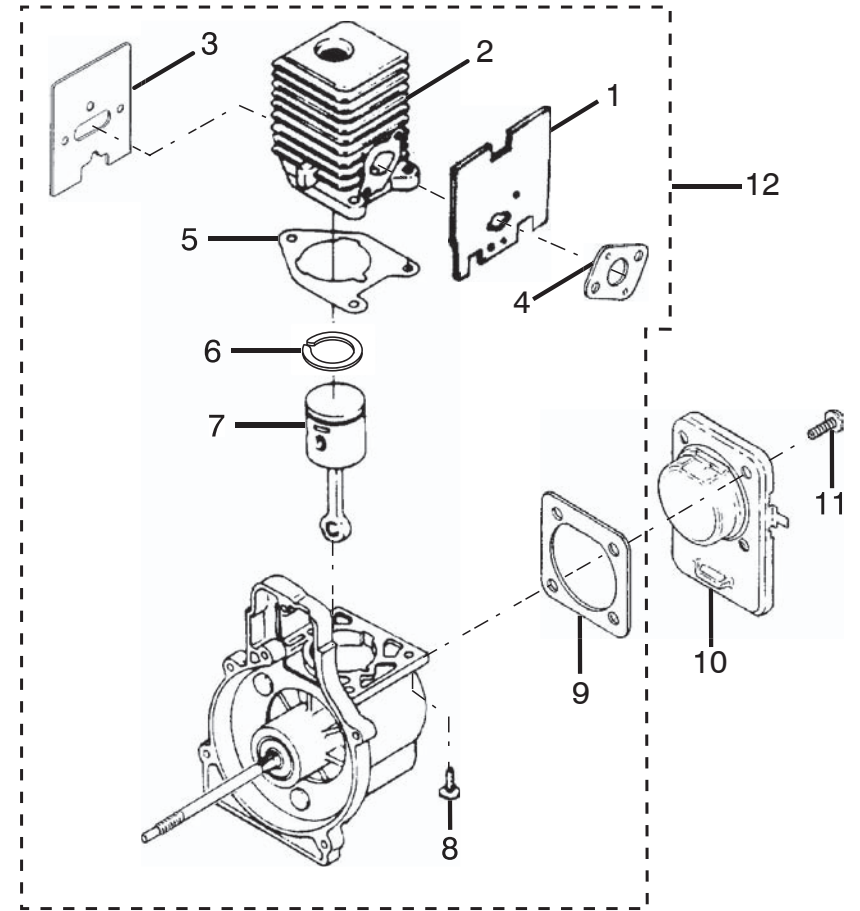

PARTS LIST FOR FIGURE C

KEY NO.	PART NUMBER	DESCRIPTION	QTY.
1	82496	SCREW	1
2	A08130	J HANDLE & GRIP	1
3	00422	HANDLE BAR CLAMP	2
4	84004	WASHER	2
5	83009	LOCK WASHER	2
6	81242	HEX NUT	2
7	82278	HEX HEAD BOLT	1

FIGURE D

FIGURE E

Homelite® CURVED SHAFT TRIMMER – MODEL NO. UT70026

The model number will be found on a plate attached to the motor housing. Always mention the model number in all correspondence regarding your **STRING TRIMMER** or when ordering repair parts.

PARTS LIST FOR FIGURE D

KEY NO.	PART NUMBER	DESCRIPTION	QTY.
1	06900A	HEAT DAM GASKET	1
2	04474	CARBURETOR BOLT	2
3	98768A	HEAT DAM	1
4	093221	PAN HEAD SEMS SCREW	2
5	98766A	CARBURETOR GASKET	1
6	A09116	FUEL CAP	1
7	98792	BUMPER	3
8	PA01624	* FUEL TANK ASSEMBLY	1
9	984528001	CARBURETOR ASSEMBLY KIT	1
10	0143910	RUBBER HOSE (63.5 mm)	1
11	07332	INLINE FUEL FITTING	1
12	985077001	FUEL FILTER KIT	1
		(INCLUDED ON FUEL TANK ASSEMBLY)	

PARTS LIST FOR FIGURE E

KEY NO.	PART NUMBER	DESCRIPTION	QTY.
1	06900A	HEAT DAM GASKET	1
2	PS05699	CYLINDER	1
3	PS04000	MUFFLER GASKET	1
4	98766A	CARBURETOR GASKET	1
5	04388B	CYLINDER GASKET	1
6	PS01359	PISTON RING (1-5/16 in.)	1
7	984544001	PISTON ASSEMBLY KIT	1
8	PS02807	SCREW (12-24 x .660 PAN TORX)	3
9	06443A	GASKET COVER, C/C	1
10	PS02130	CRANKCASE COVER	1
11	PS01565	PAN HEAD SCREW	4
12	984561001	SHORT BLOCK ASSEMBLY	1