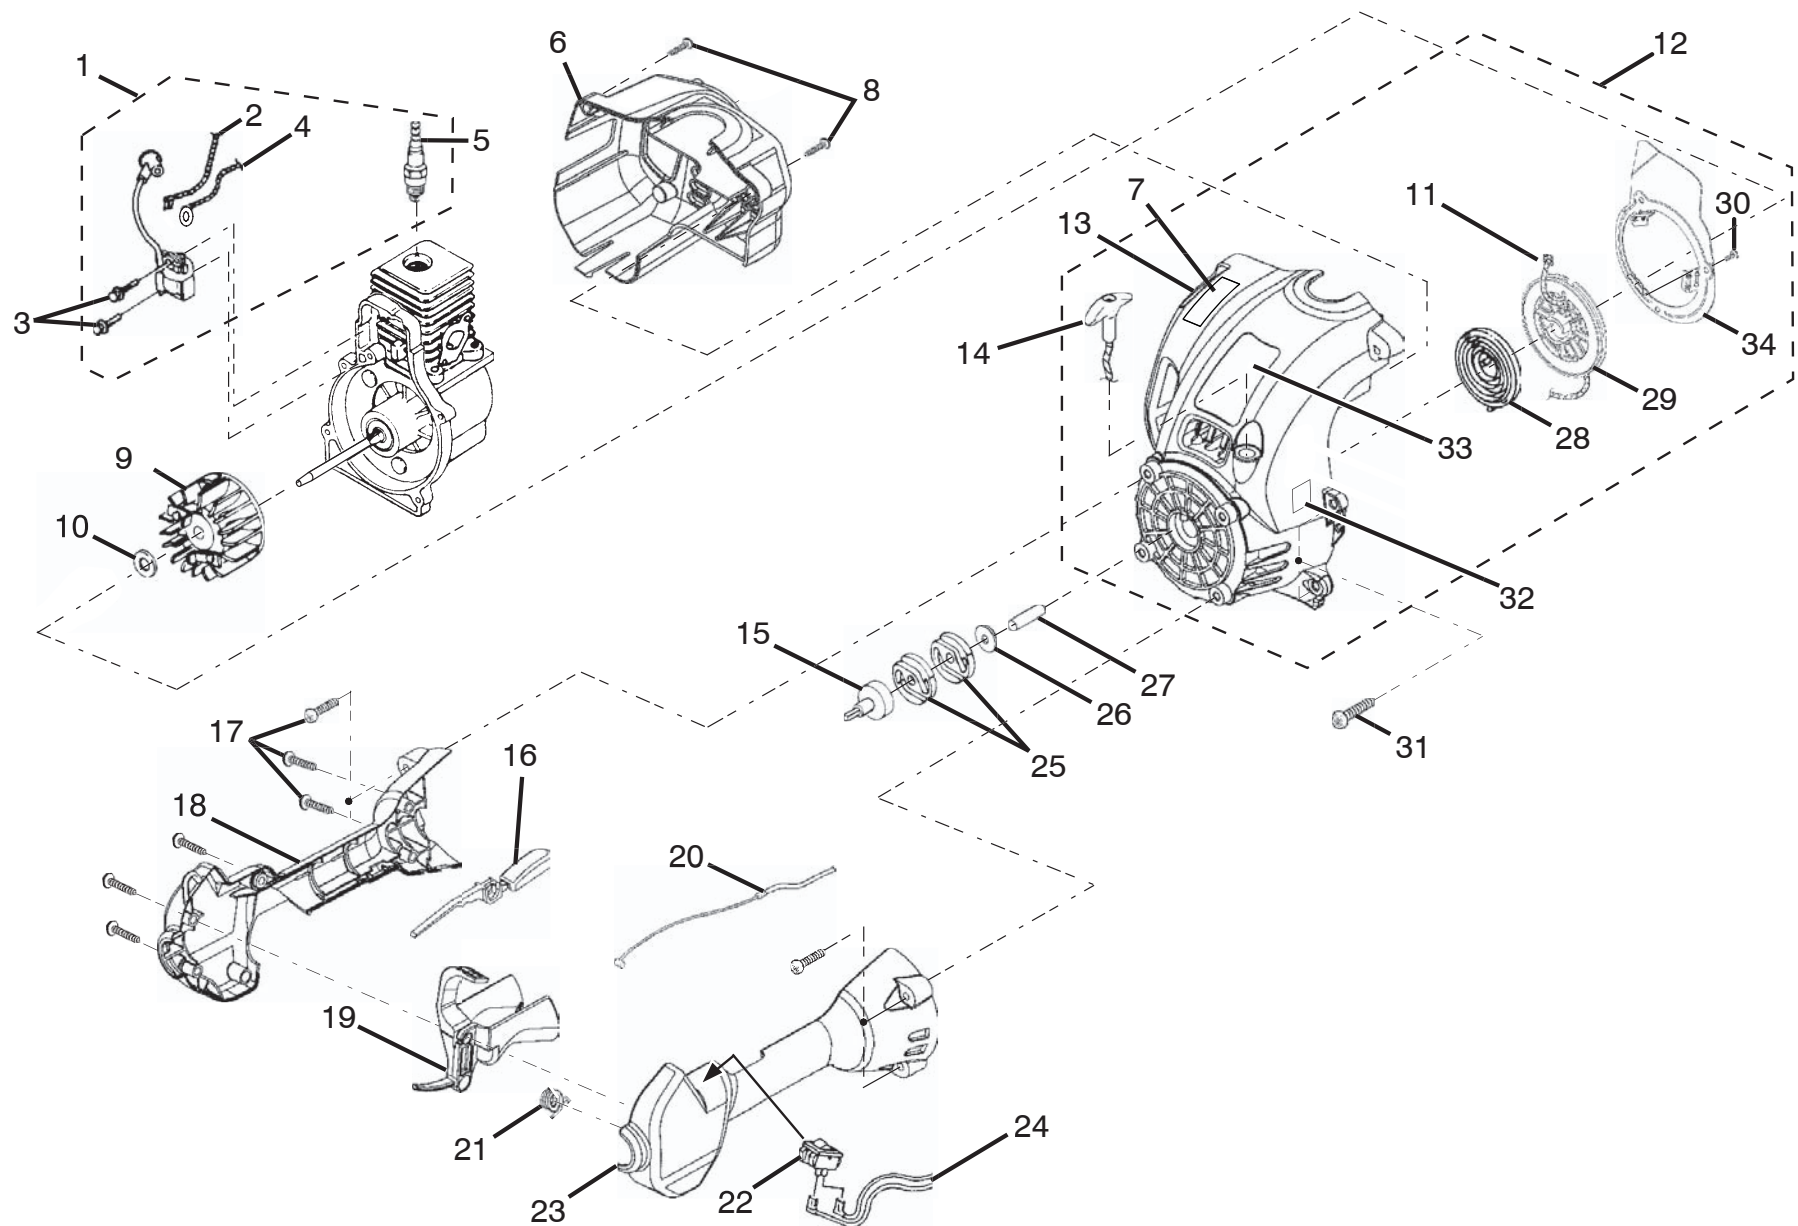

FIGURE A

The model number will be found on a plate attached to the engine housing. Always mention the model number in all correspondence regarding your **STRING TRIMMER** or when ordering repair parts.

PARTS LIST FOR FIGURE A

KEY NO.	PART NUMBER	DESCRIPTION	QTY.	KEY NO.	PART NUMBER	DESCRIPTION	QTY.
1	984520001	IGNITION KIT.....	1	19	PS01814	TRIGGER.....	1
2	A06963	ELECTRICAL LEAD.....	1	20	PS01177	THROTTLE CABLE	1
3	82540	SCREW.....	2	21	PS01718	SPRING	1
4	A06964	ELECTRICAL LEAD.....	1	22	PS02764	SWITCH	1
5	PS02227	SPARK PLUG	1	23	PS01125	CONTROL HANDLE / LH	1
6	PS01127	REAR COVER	1	24	PA00387	ELECTRICAL LEADS	1
7	07184	DECAL, HOMELITE.....	1	25	00242	CLUTCH DISK (ST185 & ST385)	2
8	82537	SCREW (10-14 x 7/8")	2	26	98929A	WASHER	1
9	984521001	ROTOR AND PAWL ASSEMBLY.....	1	27	PS04300	SPACER.....	1
10	95479A	WASHER	1	28	A98773A	SPRING & CONTAINER	1
11	9789902	STARTER ROPE (42 in.)	1	29	PS01122	STARTER PULLEY	1
12	984609001	STARTER ASSEMBLY.....	1	30	82543	SCREW.....	3
13	PA01165	STARTER HOUSING AND EYELET.....	1	31	82538	SCREW.....	4
14	5946702	STARTER GRIP	1	32	PS06141	DECAL, NOISE	1
15	PA01613	DRUM AND CONNECTOR.....	1	33	PS02544	DECAL, MODEL	1
16	PS01128	INTERLOCK TRIGGER	1	34	PS01123	AIR BAFFLE PLATE	1
17	82589	SCREW.....	9	35	03646	TORX WRENCH (NOT SHOWN)	1
18	PS01124	CONTROL HANDLE / RH.....	1