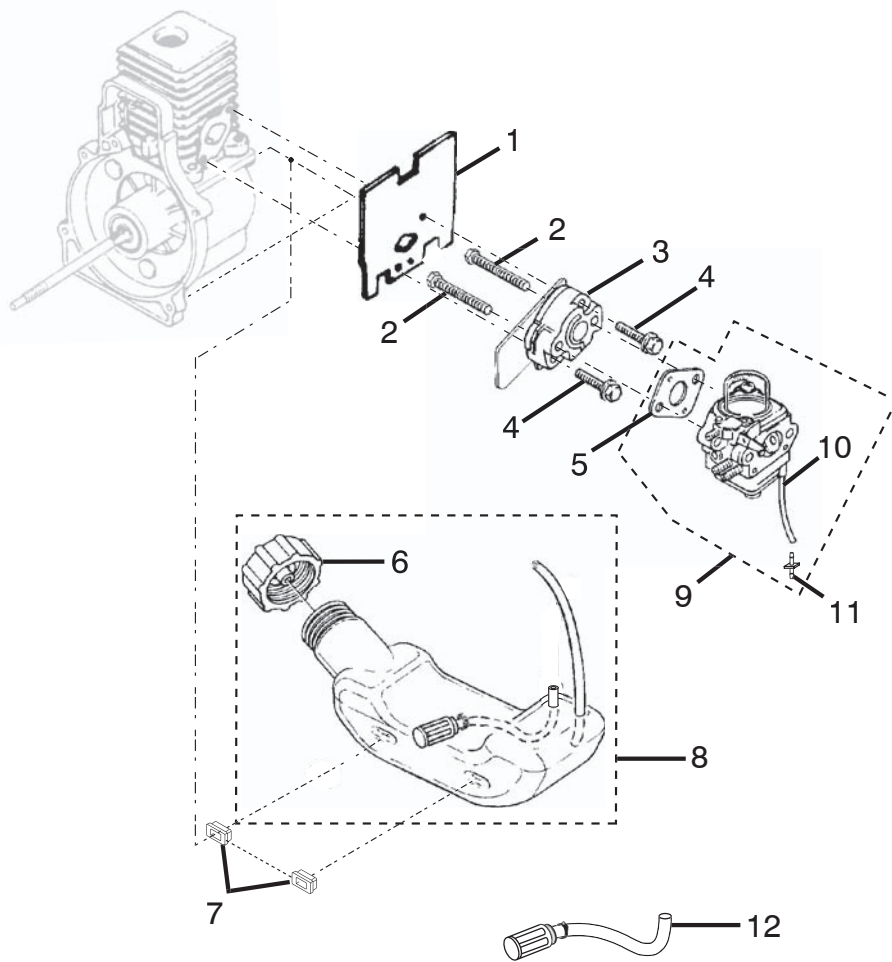

PARTS LIST FOR FIGURE B

KEY NO.	PART NUMBER	DESCRIPTION	QTY.
1	PA01364	GEAR HEAD	1
2	PS04680	SCREW, CAP HD. (1/4-20 x 1.25")	1
3	PS04673	SCREW-HEX HD. (10-24 x .625")	1
4	PA01070A	DRIVESHAFT HOUSING (Lower)	1
5	983961001	HARNESSES	1
6	A07679	SHAFT-FLEXIBLE	1
7	PA00873A	DRIVESHAFT HOUSING (Upper)	1
8	PS04267	DECAL, BOOM STARTING INST.	1
9	07255	HANGER-COMplete	1
10	PS04420	CLAMP-GRASS SHIELD	1
11	82554	SCREW-HEX HD. (1/4-20 x 1.25")	1
12	PS02155	END CAP	1
13	984443002	DEFLECTOR-GRASS ASSY.	1
14	984099001	GRASS SHIELD	1
15	PS04379	BLADE-CUT-OFF	1
16	82543	SCREW-PAN HD. (8-16 x 1/2")	3
17	04168A	WASHER-FLANGED	1
18	PS04438	ADAPTER-STRINGHEAD	1
19	A98231A	HOUSING AND EYELET (Dual Line)	1
20	PA0387A	SPOOL W/LINE (.095 in.)	1
21	06713	COMPRESSION SPRING	1
22	A97910A	SPOOL RETAINER (LH/THREAD)	1

PARTS LIST FOR FIGURE B

KEY NO.	PART NUMBER	DESCRIPTION	QTY.
23	PS03538	BLADE GUARD	1
24	88049	SCREW	3
25	06297	BLADE-TRI-ARC™	1
26	04409	WASHER-CUPPED (Lower)	1
27	04277	NUT-HEX (LH)	1
28	00063	TOOL-HOLDING Pin	1

PARTS LIST FOR FIGURE C

KEY NO.	PART NUMBER	DESCRIPTION	QTY.
1	82496	SCREW	1
2	A08130	J HANDLE & GRIP	1
3	00422	HANDLE BAR CLAMP	2
4	84004	WASHER	2
5	83009	LOCK WASHER	2
6	81242	HEX NUT	2
7	82278	HEX HEAD BOLT	1

PARTS LIST FOR FIGURE D

KEY NO.	PART NUMBER	DESCRIPTION	QTY.
1	06900A	HEAT DAM GASKET	1
2	04474	CARBURETOR BOLT	2
3	98768A	HEAT DAM	1
4	093221	PAN HEAD SEMS SCREW	2
5	98766A	CARBURETOR GASKET	1
6	A09116	FUEL CAP	1
7	98792	BUMPER	3
8	PA01624	* FUEL TANK ASSEMBLY	1
9	984528001	CARBURETOR ASSEMBLY KIT	1
10	0143910	RUBBER HOSE (63.5 mm)	1
11	07332	INLINE FUEL FITTING	1
12	985077001	FUEL FILTER KIT	1
		(INCLUDED ON FUEL TANK ASSEMBLY)	