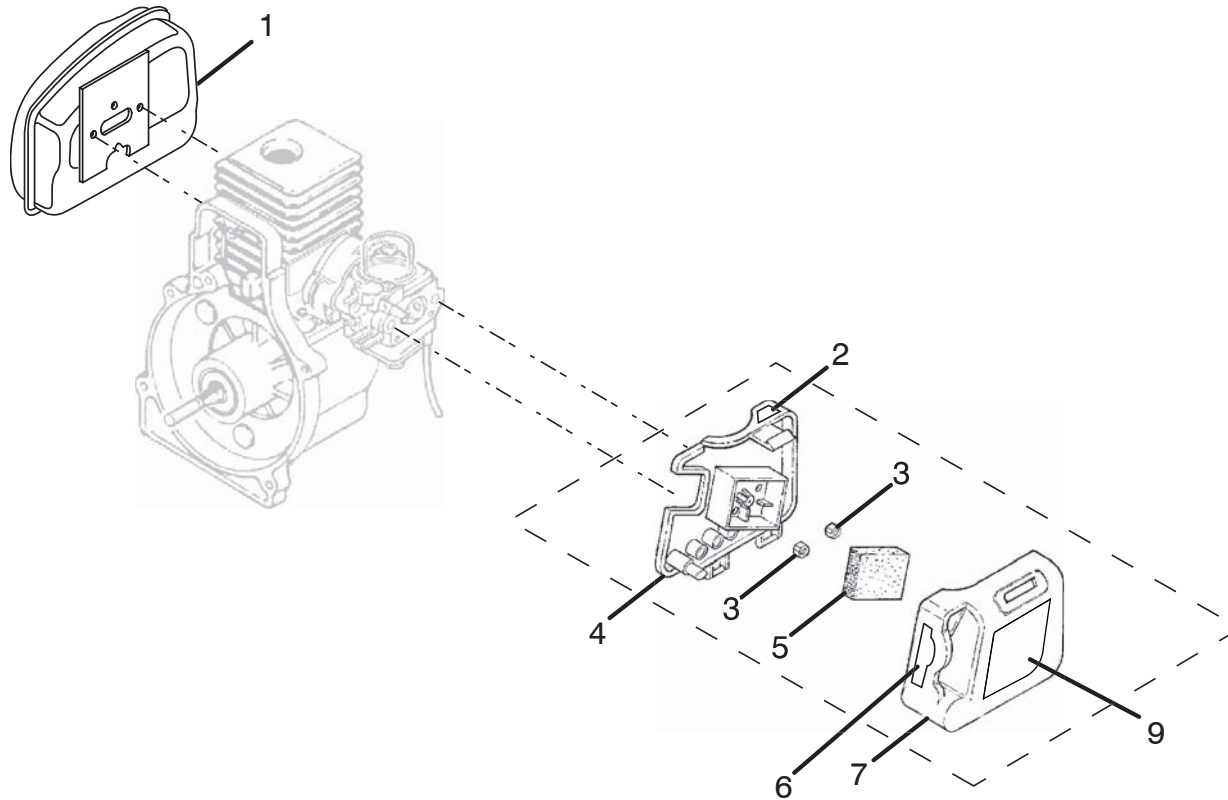

PARTS LIST

KEY NO.	PART NUMBER	DESCRIPTION	QTY.
1	PA01073	MUFFLER ASSEMBLY.....	1
2	PS02112	DECAL, PRIMER.....	1
3	81208	LOCK NUT (10-24).....	2
4	PS02113	BOX AIR FILTER (CONEHEAD).....	1
5	98760	AIR FILTER.....	1
6	PS02429	DECAL, STARTING INST.	1
7	PS02309	AIR BOX COVER.....	1
8	06502	SPARK SCREEN (NOT SHOWN).....	1
9	PS02314	LABEL, AIRBOX AUTOZIP.....	1
	PS06195	OPERATOR'S MANUAL.....	1

UT70026_373_R

09-20-03