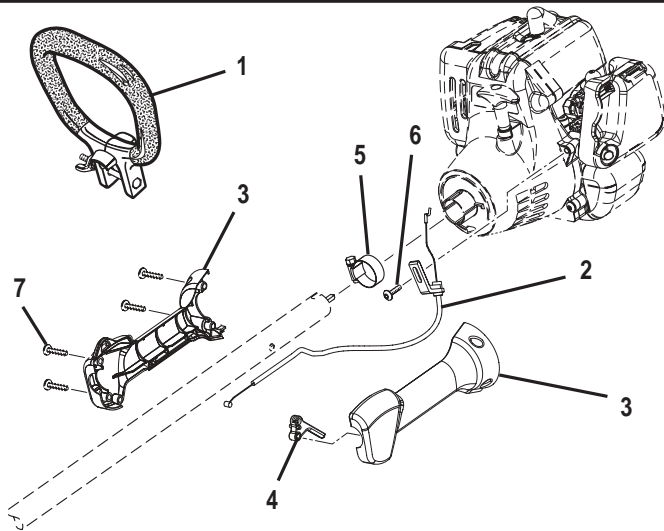

PIÈCES DÉTACHÉES - UT20002, UT20003, UT20022, UT20023, UT20042 et UT20043

Pour tout renseignement au sujet du produit, toute assistance technique, obtention d'adresses de concessionnaires ou informations concernant le passage de commande, visiter notre site Internet à l'adresse : www.homelite.com ou appeler le 1-800-242-4672.

PIÈCES DÉTACHÉES – TOUS LES MODÈLES

1. Tête de coupe complète (0,080 po) AP04114
   - Bobine et ligne de 0,080 po AH04112
   - Filtre à air AH04107
   - Bouchon de carburant..... AP04108
   - Mélange 50:1 ..... AH99G01
   - Bougie PS02227
2. (Champion RCJ6Y ou NGK BPMR70)

No. de réf.	No. de pièce	Description	Qté
1	UP03091	Poignée (quincaillerie incluse)	1
2	UP04567	Câble d'accélérateur	1
3	985330001	Poignée	1
4	983815001	Gâchette	1
5	PS01611	Collier de tige	1
6	82538	Vis	1
7	82537	Vis	4

PIÈCES DÉTACHÉES – MODÈLES UT20002, UT20003, UT20022, UT20023
Trimlite et Trim 'n Edge