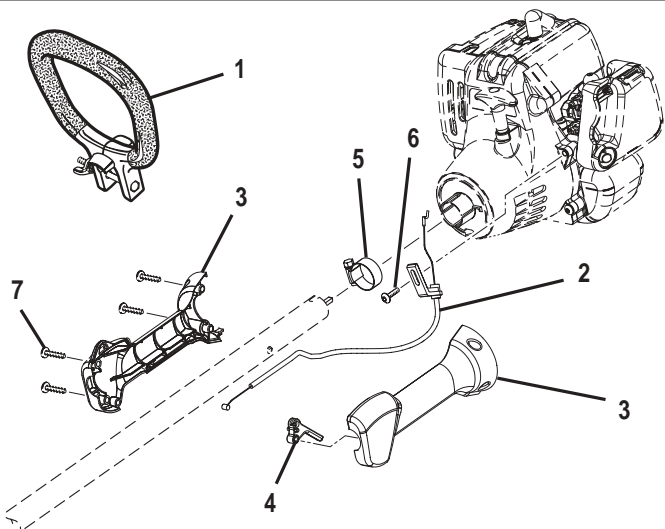

REPLACEMENT PARTS - ALL MODELS

- String Head Assembly (.080 in.) AP04114
- .080 in. Spool and String AH04112
- Air Filter AH04107
- Fuel Cap AP04108
- 50:1 Fuel Mix AH99G01
- Spark Plug PS02227
(Champion RCJ6Y) or NGK BPMR70)

Ref #	Part No.	Description	Qty.
1	UP03091	Handle Assembly (Includes hardware)	1
2	UP04567	Throttle Cable	1
3	985330001	Handle Assemble	1
4	983815001	Trigger	1
5	PS01611	Clamp - Boom	1
6	82538	Screw	1
7	82537	Screw	4

**REPLACEMENT PARTS - MODELS
UT20042 AND UT20043
Easy Reach**

Ref #	Part No.	Description	Qty.
1	984821001	Grass Shield Assy. (Includes hardware)	1
2	984767001	Straight Shaft Assy.	1
3	984931001	Washer	1
4	984244001	Gear Head	1
5	PS04673	Screw (10-24 x 5/8)	1
6	PS04680	Screw (1/4-20 x 1 1/4)	1
7	AP04103	Spool Retainer (LH)	1
8	PS04438	Adapter Shaft	1