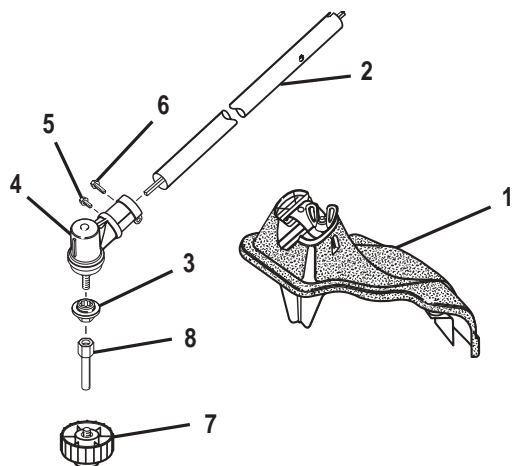

**REPLACEMENT PARTS - MODELS
UT20042 AND UT20043
Easy Reach**

Ref #	Part No.	Description	Qty.
1	984821001	Grass Shield Assy. (Includes hardware)	1
2	984767001	Straight Shaft Assy.	1
3	984931001	Washer	1
4	984244001	Gear Head	1
5	PS04673	Screw (10-24 x 5/8)	1
6	PS04680	Screw (1/4-20 x 1 1/4)	1
7	AP04103	Spool Retainer (LH)	1
8	PS04438	Adapter Shaft	1