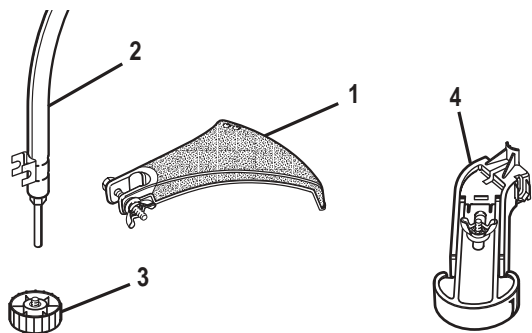

**REPLACEMENT PARTS - MODELS
UT20002, UT20003, UT20022, UT20023
Trimlite and Trim 'n Edge**

Ref #	Part No.	Description	Qty.
1	UP06710	Deflector Assy. (Includes hardware)	1
2	UP00710	Curved Shaft Assy.	1
3	AP04166	Spool Retainer (RH)	1
4	UP00008	Edger Guide Assy.	1