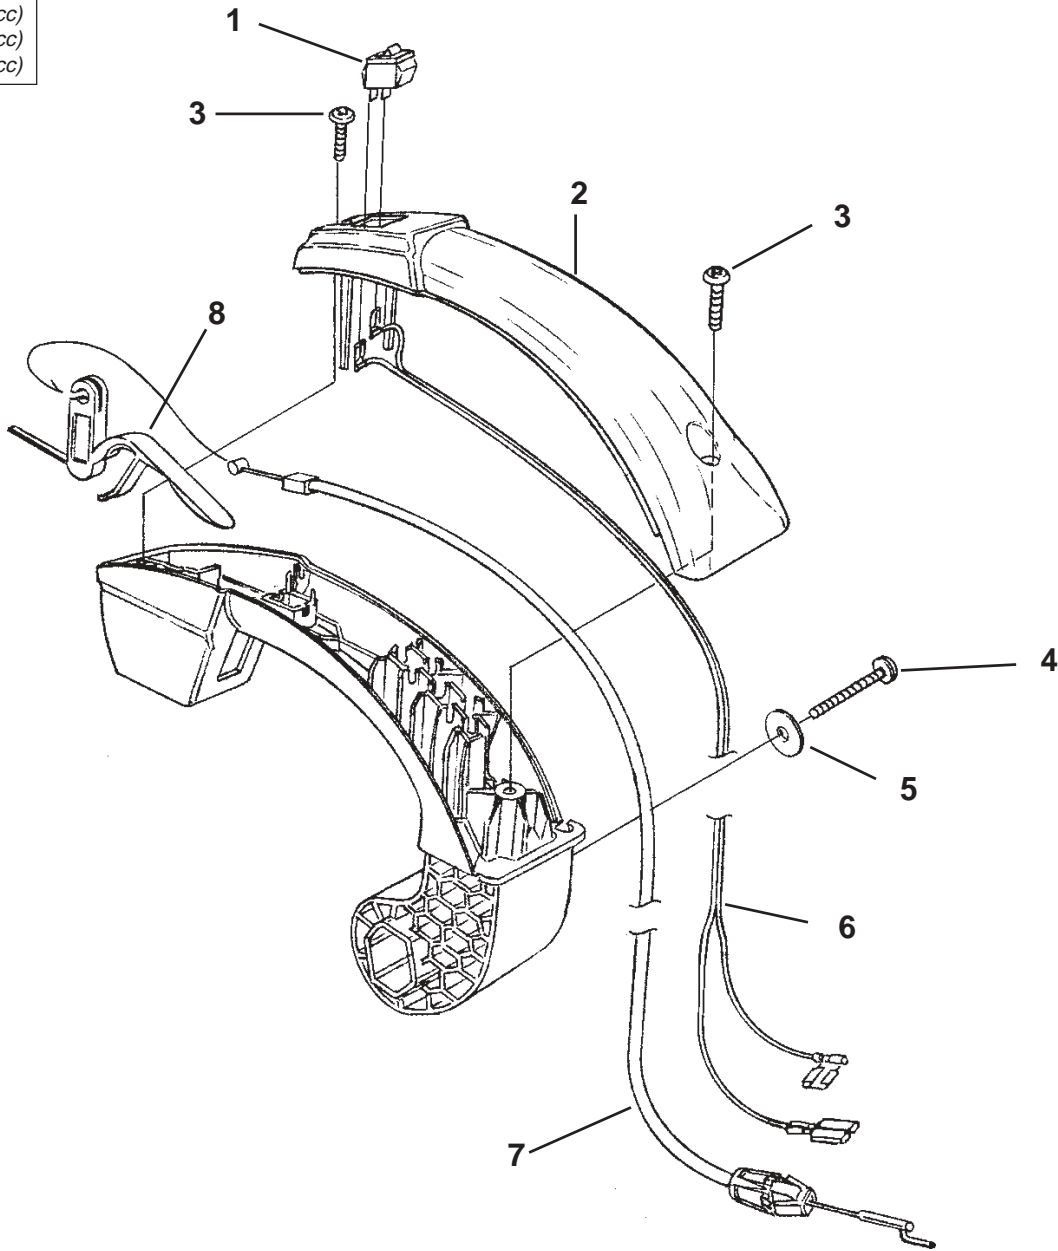

NO.	PART NO.	DESCRIPTION	Qty.
1	PS06881	Screw, Machine (10-24 x 2.8)	2
2	PS04357	Heat Dam	1
B	• UP00608A	Carburetor Kit	1
3	98766A	Gasket, Carburetor *	1
4	093221	Screw, Sems (10-24 x 1") *	2
F	• UP 00495A	Fuel Tank Assy.	1
5	A09116	Fuel Cap	1
6	PS03380	Fuel Filter	1
7	9477212	Tubing, Rubber (3")	1
8	0143920	Tubing, Rubber (5")	1
9	07332	Fitting, Inlet (small for 2.5mm ID fuel line)	1
	02067	Fitting, Inlet (large for 3mm ID fuel line)	1
10	98268	Clamp, Wire	1
11	82563	Screw, Thread Forming (10-14 x 3/4)	3
12	12789	Washer	3
13	08684	Heat Shield	1
14	06900A	Gasket, Heat Dam *	1
15	0143920	Tubing, Rubber (5")	1

Item No.	Torque Specs		Required Loctite
	In/Lbs	Nm	
6	30-40 3.4-4.5	

VOLUTE - FAN

Models	
d25m hv	(25cc)
HB25255V ..	(25cc)
i25m hv	(25cc)
Vac Attack ..	(25cc)

NO.	PART NO.	DESCRIPTION	Qty.
1	07409	Fan	1
2	04335	Adapter, Fan	1
3	03163	Washer, Belleville	1
4	58833	Washer, Flat	1
5	81124A	Nut (3/8-24)	1
6	•UP 06899A	Volute W/Door Assembly	1
7	•UP 06898A	Access Door	1
8	82541	Screw, Thread Forming (10-14 X 1/2)	1
9	95935	Washer	1
10	08204	Screw, Machine (10-24 X 3/4)	1
11	82537	Screw, Plastite (10-14 X 7/8)	5

NO.	PART NO.	DESCRIPTION	Qty.
	•UP 06900A	Handle Assembly	1
1	UP 04320A	Switch, Rocker (Stop)	1
2	08116	Handle Cover	1
3	82546	Screw, Thread Forming (8-16 X 1/2)	2
4	82537	Screw, Thread Forming (10-14 X 7/8)	1
5	JA995620	Washer, Flat	1
6	PA01144	Kill Switch Lead	1
7	08119	Cable, Throttle	1
8	08118A	Trigger	1