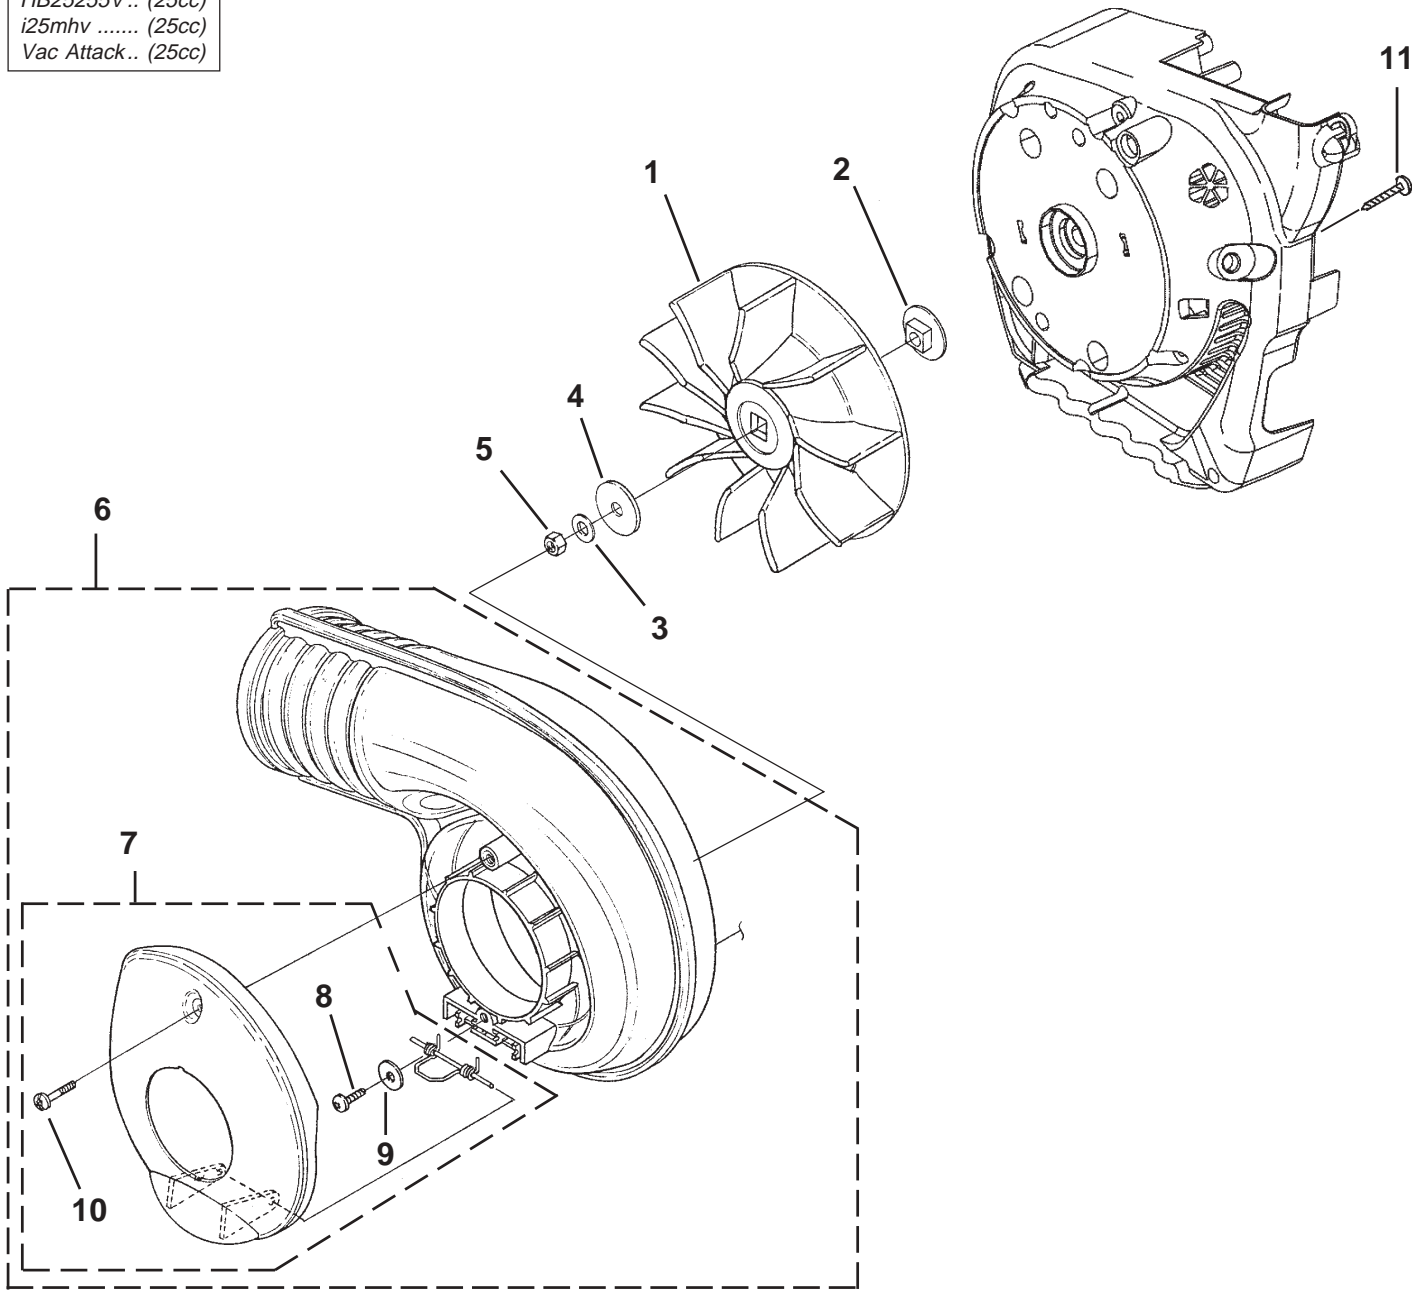

NO.	PART NO.	DESCRIPTION	Qty.
1	PS06881	Screw, Machine (10-24 x 2.8)	2
2	PS04357	Heat Dam	1
B	• UP00608A	Carburetor Kit	1
3	98766A	Gasket, Carburetor *	1
4	093221	Screw, Sems (10-24 x 1") *	2
F	• UP 00495A	Fuel Tank Assy.	1
5	A09116	Fuel Cap	1
6	PS03380	Fuel Filter	1
7	9477212	Tubing, Rubber (3")	1
8	0143920	Tubing, Rubber (5")	1
9	07332	Fitting, Inlet (small for 2.5mm ID fuel line)	1
	02067	Fitting, Inlet (large for 3mm ID fuel line)	1
10	98268	Clamp, Wire	1
11	82563	Screw, Thread Forming (10-14 x 3/4)	3
12	12789	Washer	3
13	08684	Heat Shield	1
14	06900A	Gasket, Heat Dam *	1
15	0143920	Tubing, Rubber (5")	1

Models	
d25mhv	(25cc)
HB25255V..	(25cc)
i25mhv	(25cc)
Vac Attack..	(25cc)

NO.	PART NO.	DESCRIPTION	Qty.
E	• UP 00497A	Starter (Svc)	1
1	98770A	Pulley, Starter	1
2	A98773A	Spring & Container	1
3	9789902	Rope, Starter 42"	1
4	PS00179	Grip, Starter (Black)	1
5	98791	Bracket-Retaining	2
6	82541	Screw-Plastite (#10-1/2")	2
7	08501A	Start / Warning Decal	1
8	07614C	Scroll	1

Item No.	Torque Specs		Required Loctite
	In/Lbs	Nm	
6	30-40 3.4-4.5	

VOLUTE - FAN

Models	
d25m hv	(25cc)
HB25255V ..	(25cc)
i25m hv	(25cc)
Vac Attack ..	(25cc)

NO.	PART NO.	DESCRIPTION	Qty.
1	07409	Fan	1
2	04335	Adapter, Fan	1
3	03163	Washer, Belleville	1
4	58833	Washer, Flat	1
5	81124A	Nut (3/8-24)	1
6	•UP 06899A	Volute W/Door Assembly	1
7	•UP 06898A	Access Door	1
8	82541	Screw, Thread Forming (10-14 X 1/2)	1
9	95935	Washer	1
10	08204	Screw, Machine (10-24 X 3/4)	1
11	82537	Screw, Plastite (10-14 X 7/8)	5

NO.	PART NO.	DESCRIPTION	Qty.
	•UP 06900A	Handle Assembly	1
1	UP 04320A	Switch, Rocker (Stop)	1
2	08116	Handle Cover	1
3	82546	Screw, Thread Forming (8-16 X 1/2)	2
4	82537	Screw, Thread Forming (10-14 X 7/8)	1
5	JA995620	Washer, Flat	1
6	PA01144	Kill Switch Lead	1
7	08119	Cable, Throttle	1
8	08118A	Trigger	1