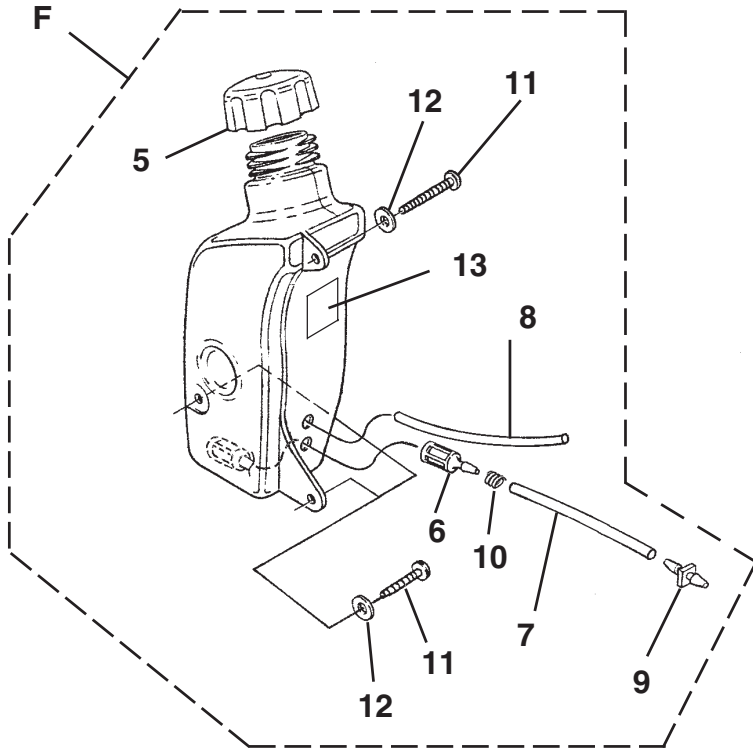

Item No.	Torque Specs		Required Loctite
	In/Lbs	Nm	
4	30-40	3.4-4.5	242 Blue
6	120-180	13.6-20.3	

MUFFLER - AIR CLEANER

Models	
d25mhv	(25cc)
HB25255V..	(25cc)
i25mhv	(25cc)
Vac Attack..	(25cc)

NO.	PART NO.	DESCRIPTION	Qty.
A	•UP 06823A	Muffler Assembly, Crimped	1
1	82600	Screw, Taptite (8-32 x 3/8)	2
2	82613	Screw, Torx Truss Hd. (10-24 X 2.188")	2
3	12021	Washer, Conical #10	2
4	08104	Muffler Grommet	1
5	PS00429	Screen Assy., Spark	1
6	00394B	Gasket, Muffler *	1
D	•UP 06824A	Air Filter Assembly	1
7	07547	Cover, Air Box	1
8	08108	Filter Element #1	1
9	82376	Screw, Thread Forming (8-16 X .50)	4
10	07589	Nut, Lock Hex (10-24)	2

NO.	PART NO.	DESCRIPTION	Qty.
1	PS06881	Screw, Machine (10-24 x 2.8)	2
2	PS04357	Heat Dam	1
B	• UP00608A	Carburetor Kit	1
3	98766A	Gasket, Carburetor *	1
4	093221	Screw, Sems (10-24 x 1") *	2
F	• UP 00495A	Fuel Tank Assy.	1
5	A09116	Fuel Cap	1
6	PS03380	Fuel Filter	1
7	9477212	Tubing, Rubber (3")	1
8	0143920	Tubing, Rubber (5")	1
9	07332	Fitting, Inlet (small for 2.5mm ID fuel line)	1
	02067	Fitting, Inlet (large for 3mm ID fuel line)	1
10	98268	Clamp, Wire	1
11	82563	Screw, Thread Forming (10-14 x 3/4)	3
12	12789	Washer	3
13	08684	Heat Shield	1
14	06900A	Gasket, Heat Dam *	1
15	0143920	Tubing, Rubber (5")	1

Item No.	Torque Specs		Required Loctite
	In/Lbs	Nm	
6	30-40 3.4-4.5	

VOLUTE - FAN

Models	
d25m hv	(25cc)
HB25255V ..	(25cc)
i25m hv	(25cc)
Vac Attack ..	(25cc)

NO.	PART NO.	DESCRIPTION	Qty.
1	07409	Fan	1
2	04335	Adapter, Fan	1
3	03163	Washer, Belleville	1
4	58833	Washer, Flat	1
5	81124A	Nut (3/8-24)	1
6	•UP 06899A	Volute W/Door Assembly	1
7	•UP 06898A	Access Door	1
8	82541	Screw, Thread Forming (10-14 X 1/2)	1
9	95935	Washer	1
10	08204	Screw, Machine (10-24 X 3/4)	1
11	82537	Screw, Plastite (10-14 X 7/8)	5