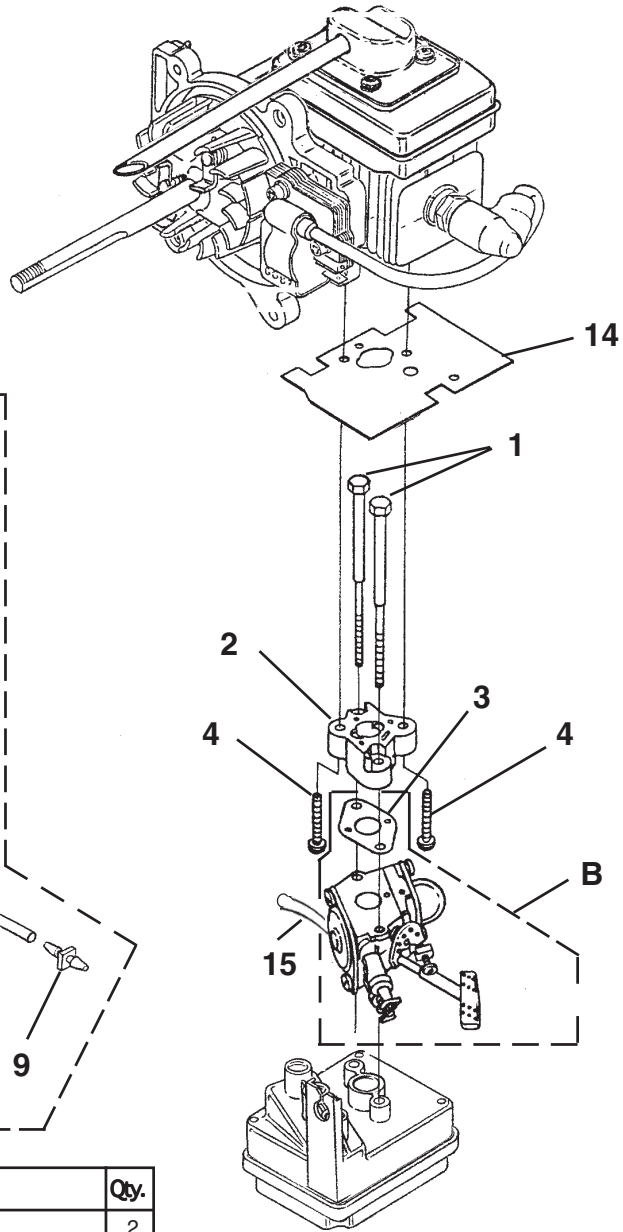

NO.	PART NO.	DESCRIPTION	Qty.
1	UP 04314A	Shroud	1
2	08107B	Heat Shield, Muffler	1
3	• UP 06543A	Crankcase Cover Kit	1
4	06443A	Gasket, C/Case	1
5	PS01565	Screw, Sems (10-24 x .560)	4
6	• UP 03369A	Short Block (Svc) (25cc)	1
7	• 984544001	Piston & Rod (25cc)	1
8	PS01359	Piston Ring (25cc)	1
9	• UP 04136A	Cylinder Kit (25cc)	1
10	04388B	Gasket, Cylinder	1
11	06900A	Gasket, Heat Dam	1
12	PS02807	Screw, Sems (12-24 x 3/4)	3
13	00394B	Gasket, Muffler	1
14	82537	Screw, Thread Forming (10-14 x 7/8)	5
15	82538	Taptite, Truss (10-24 x 3/4)	4

NO.	PART NO.	DESCRIPTION	Qty.
1	PS06881	Screw, Machine (10-24 x 2.8)	2
2	PS04357	Heat Dam	1
B	• UP00608A	Carburetor Kit	1
3	98766A	Gasket, Carburetor *	1
4	093221	Screw, Sems (10-24 x 1") *	2
F	• UP 00495A	Fuel Tank Assy.	1
5	A09116	Fuel Cap	1
6	PS03380	Fuel Filter	1
7	9477212	Tubing, Rubber (3")	1
8	0143920	Tubing, Rubber (5")	1
9	07332	Fitting, Inlet (small for 2.5mm ID fuel line)	1
	02067	Fitting, Inlet (large for 3mm ID fuel line)	1
10	98268	Clamp, Wire	1
11	82563	Screw, Thread Forming (10-14 x 3/4)	3
12	12789	Washer	3
13	08684	Heat Shield	1
14	06900A	Gasket, Heat Dam *	1
15	0143920	Tubing, Rubber (5")	1

NO.	PART NO.	DESCRIPTION	Qty.
	•UP 06900A	Handle Assembly	1
1	UP 04320A	Switch, Rocker (Stop)	1
2	08116	Handle Cover	1
3	82546	Screw, Thread Forming (8-16 X 1/2)	2
4	82537	Screw, Thread Forming (10-14 X 7/8)	1
5	JA995620	Washer, Flat	1
6	PA01144	Kill Switch Lead	1
7	08119	Cable, Throttle	1
8	08118A	Trigger	1