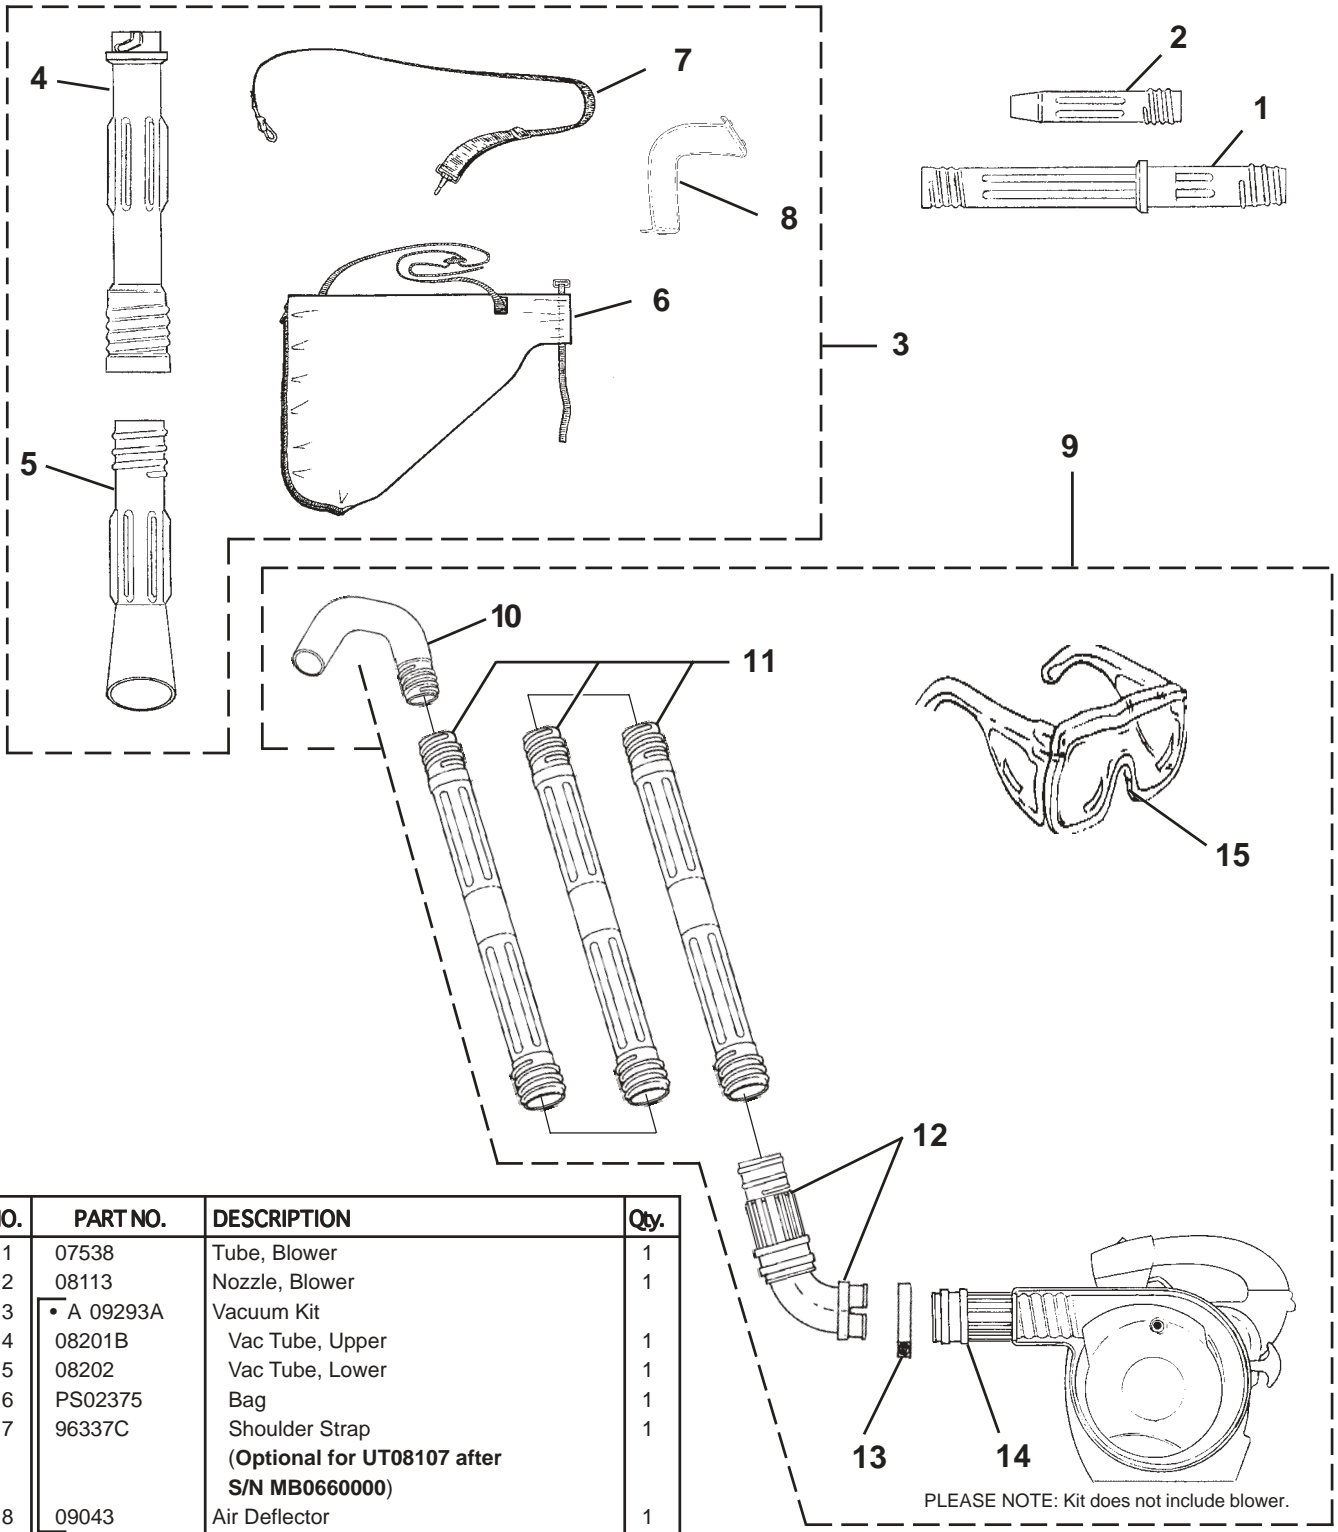

TUBES - STRAP - ACCESSORIES

Models	
d25mhv	(25cc)
HB25255V ..	(25cc)
i25mhv	(25cc)
Vac Attack ..	(25cc)

PLEASE NOTE: Kit does not include blower.

NO.	PART NO.	DESCRIPTION	Qty.
1	07538	Tube, Blower	1
2	08113	Nozzle, Blower	1
3	A 09293A	Vacuum Kit	1
4	08201B	Vac Tube, Upper	1
5	08202	Vac Tube, Lower	1
6	PS02375	Bag	1
7	96337C	Shoulder Strap (Optional for UT08107 after S/N MB0660000)	1
8	09043	Air Deflector	1
9	A07069AA	Gutter Maintenance Kit	1
10	07543	Full Elbow	1
11	07498	Straight Tube	3
12	A07627A	Upper Elbow & Swivel Adapter	1
13	004335	Large Clamp	1
14	08711A	Adapter, Gutter	1
15	02557A	Safety Glasses - Clear	1

Special Tools	
Part No.	Description
18416	Electronic Tachometer
18774	Fuel Mix Tester
23488 C	Thread Locking Compound
24982 03	T25 Torx Bit 6" Long
94194	Compression Tester
JA 31316 4	Spark Tester

09/18/2003