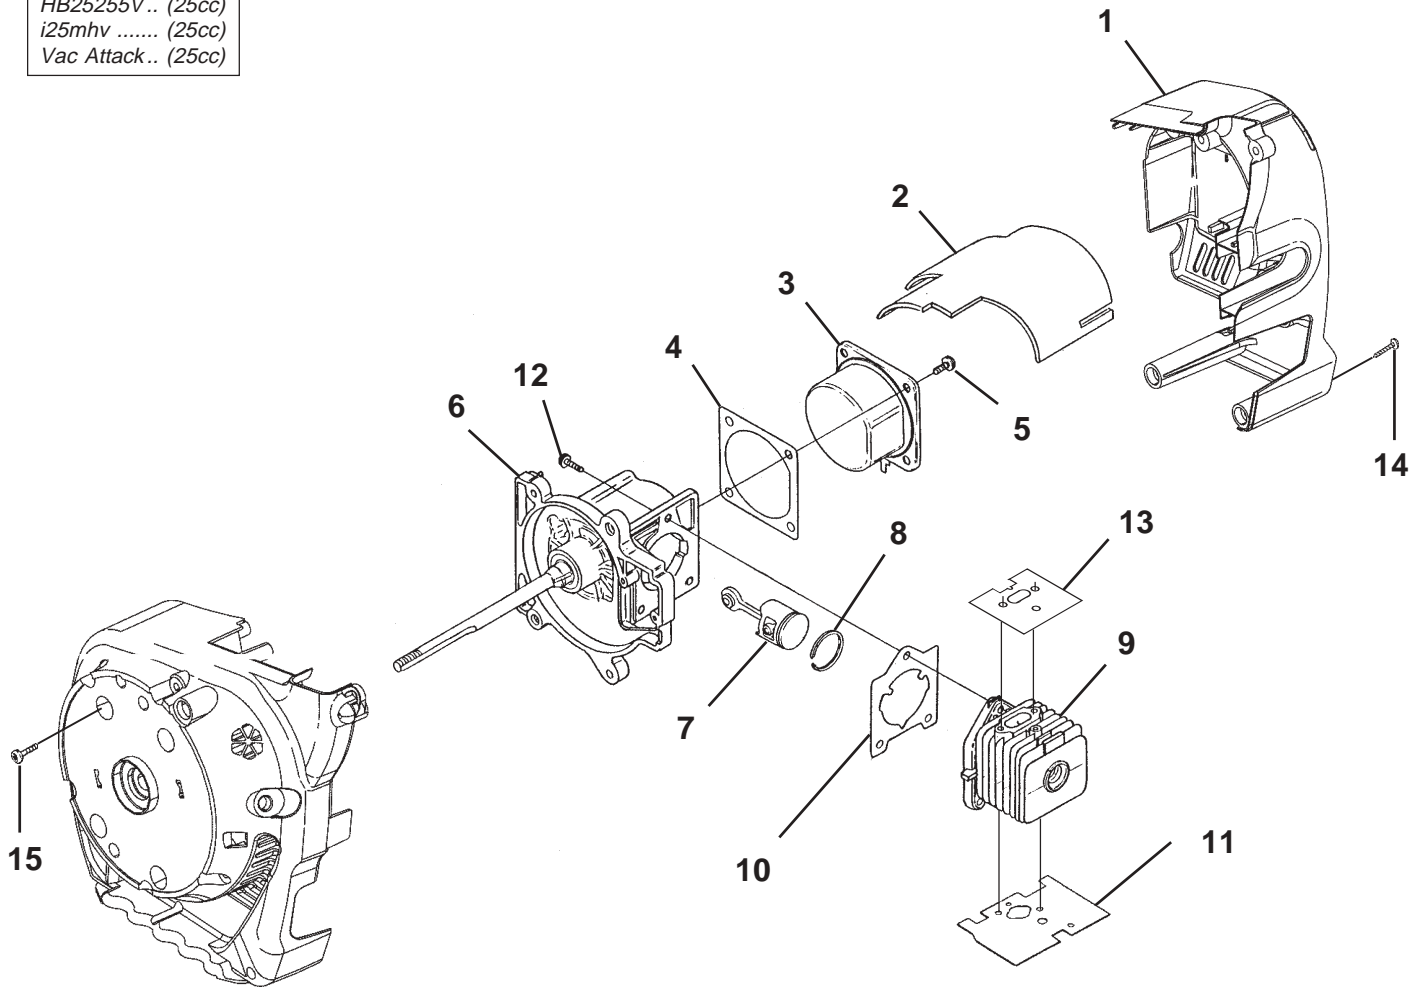

Homelite®

PARTS LIST

d25mhv	UT08067C,	UT08084,	UT08105
HB25255V	UT08100,		
i25mhv	UT08090		
Vac Attack™	UT08052C,	UT08085,	UT08107, UT08107A

ENGINE INTERNAL

Models	
d25mhv	(25cc)
HB25255V ..	(25cc)
i25mhv	(25cc)
Vac Attack ..	(25cc)

NO.	PART NO.	DESCRIPTION	Qty.
1	UP 04314A	Shroud	1
2	08107B	Heat Shield, Muffler	1
3	• UP 06543A	Crankcase Cover Kit	1
4	06443A	Gasket, C/Case	1
5	PS01565	Screw, Sems (10-24 x .560)	4
6	• UP 03369A	Short Block (Svc) (25cc)	1
7	• 984544001	Piston & Rod (25cc)	1
8	PS01359	Piston Ring (25cc)	1
9	• UP 04136A	Cylinder Kit (25cc)	1
10	04388B	Gasket, Cylinder	1
11	06900A	Gasket, Heat Dam	1
12	PS02807	Screw, Sems (12-24 x 3/4)	3
13	00394B	Gasket, Muffler	1
14	82537	Screw, Thread Forming (10-14 x 7/8)	5
15	82538	Taptite, Truss (10-24 x 3/4)	4

Models	
d25mhv	(25cc)
HB25255V..	(25cc)
i25mhv	(25cc)
Vac Attack..	(25cc)

NO.	PART NO.	DESCRIPTION	Qty.
E	• UP 00497A	Starter (Svc)	1
1	98770A	Pulley, Starter	1
2	A98773A	Spring & Container	1
3	9789902	Rope, Starter 42"	1
4	PS00179	Grip, Starter (Black)	1
5	98791	Bracket-Retaining	2
6	82541	Screw-Plastite (#10-1/2")	2
7	08501A	Start / Warning Decal	1
8	07614C	Scroll	1

Item No.	Torque Specs		Required Loctite
	In/Lbs	Nm	
6	30-40 3.4-4.5	

VOLUTE - FAN

Models	
d25m hv	(25cc)
HB25255V ..	(25cc)
i25m hv	(25cc)
Vac Attack ..	(25cc)

NO.	PART NO.	DESCRIPTION	Qty.
1	07409	Fan	1
2	04335	Adapter, Fan	1
3	03163	Washer, Belleville	1
4	58833	Washer, Flat	1
5	81124A	Nut (3/8-24)	1
6	•UP 06899A	Volute W/Door Assembly	1
7	•UP 06898A	Access Door	1
8	82541	Screw, Thread Forming (10-14 X 1/2)	1
9	95935	Washer	1
10	08204	Screw, Machine (10-24 X 3/4)	1
11	82537	Screw, Plastite (10-14 X 7/8)	5