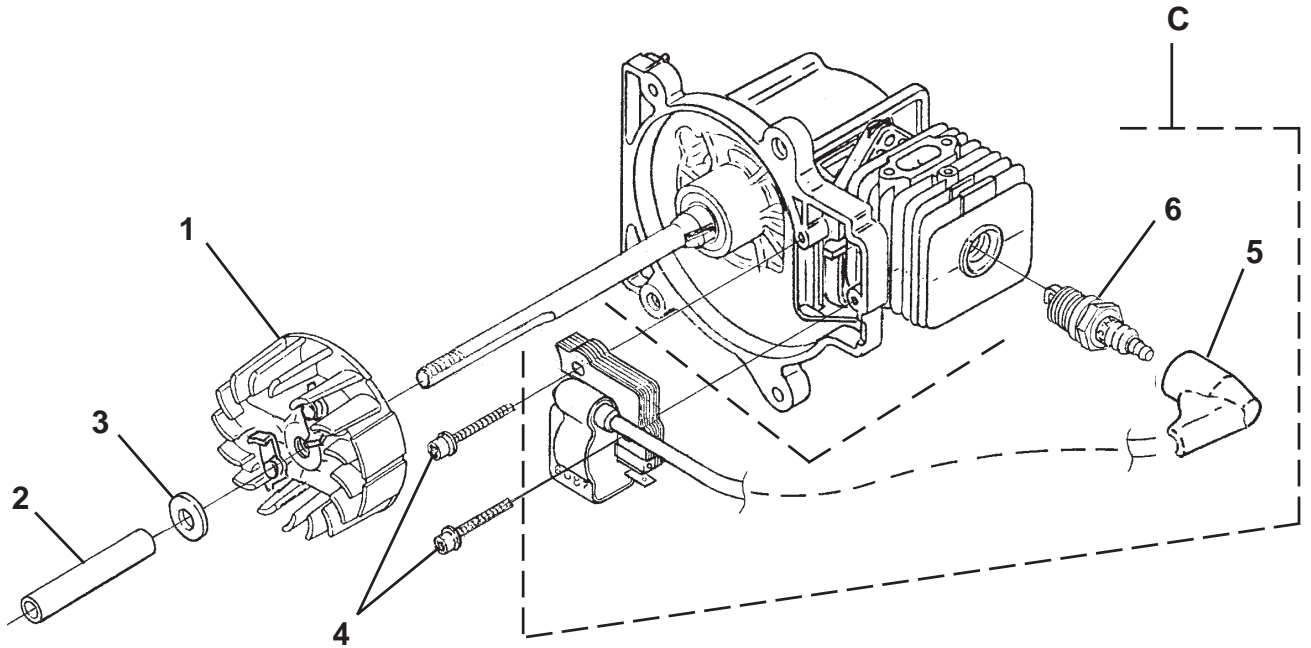

IGNITION

Models	
d25mhv	(25cc)
HB25255V..	(25cc)
i25mhv	(25cc)
Vac Attack..	(25cc)

NO.	PART NO.	DESCRIPTION	Qty.
1	984531-001	Rotor & Starter Pawls	1
2	PS04650	Spacer	1
3	95479A	Washer, Flat	1
4	82540	Screw-Thread Forming (8-32 X 1)	2
C	•UP 06784	Ignition Kit w/Ignition Module	1
5	PS06232	Ignition Module	1
6	PS02227	Spark Plug	1

Item No.	Torque Specs		Required Loctite
	In/Lbs	Nm	
4	30-40	3.4-4.5	242 Blue
6	120-180	13.6-20.3