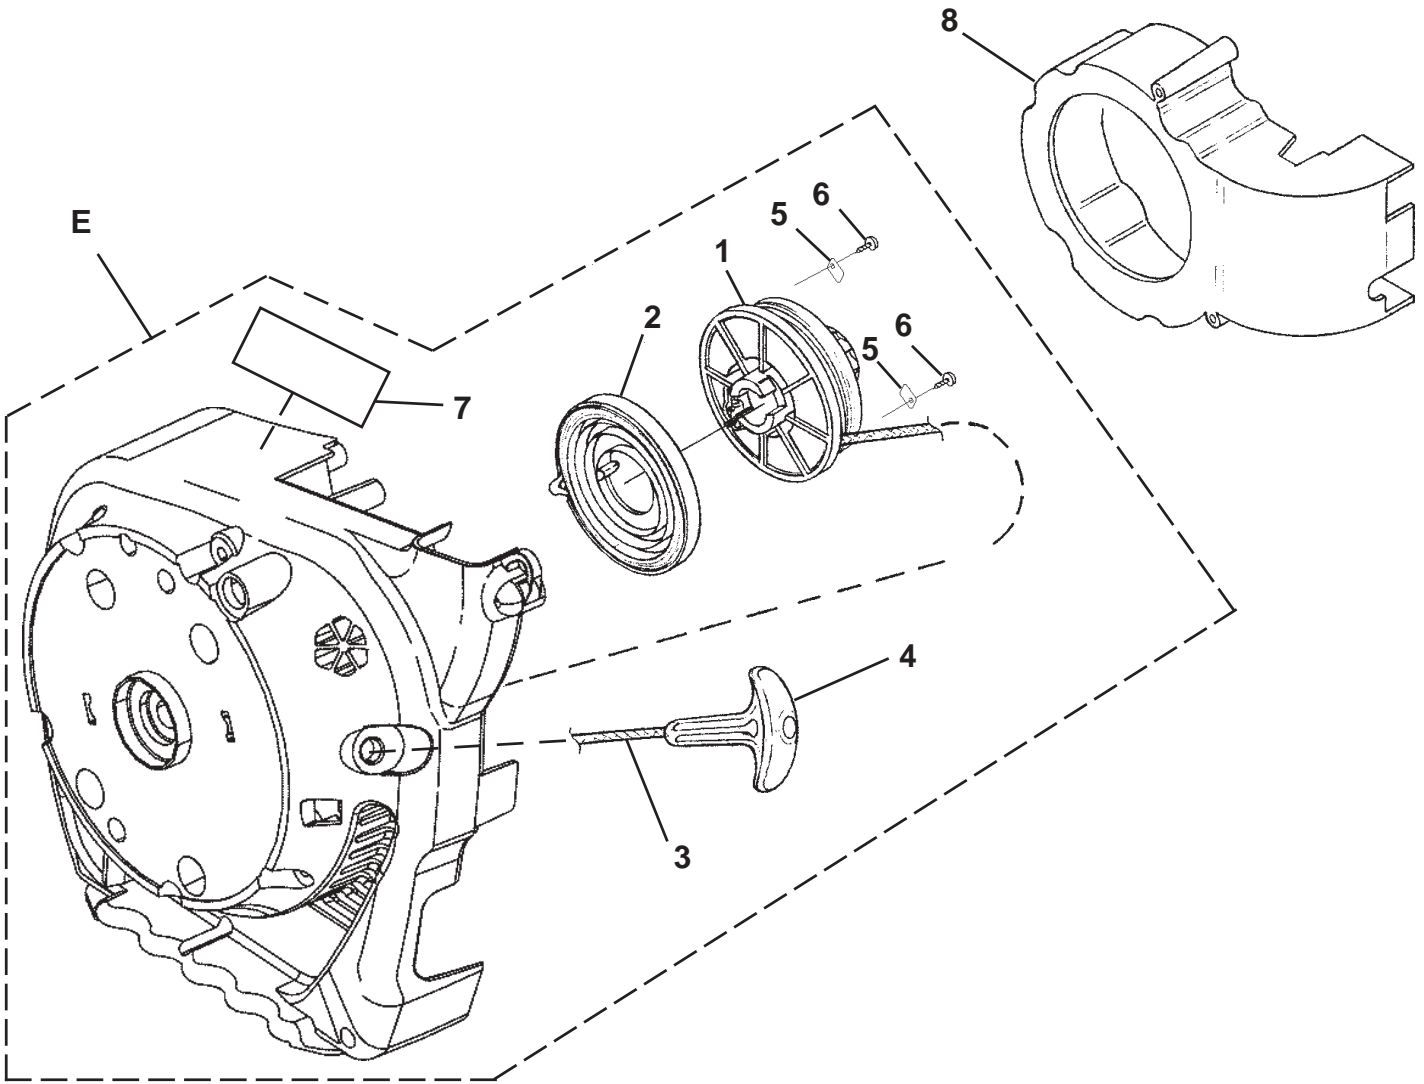

STARTER

Models	
d25mhv	(25cc)
HB25255V..	(25cc)
i25mhv	(25cc)
Vac Attack..	(25cc)

NO.	PART NO.	DESCRIPTION	Qty.
E	• UP 00497A	Starter (Svc)	1
1	98770A	Pulley, Starter	1
2	A98773A	Spring & Container	1
3	9789902	Rope, Starter 42"	1
4	PS00179	Grip, Starter (Black)	1
5	98791	Bracket-Retaining	2
6	82541	Screw-Plastite (#10-1/2")	2
7	08501A	Start / Warning Decal	1
8	07614C	Scroll	1

Item No.	Torque Specs		Required Loctite
	In/Lbs	Nm	
6	30-40	..... 3.4-4.5