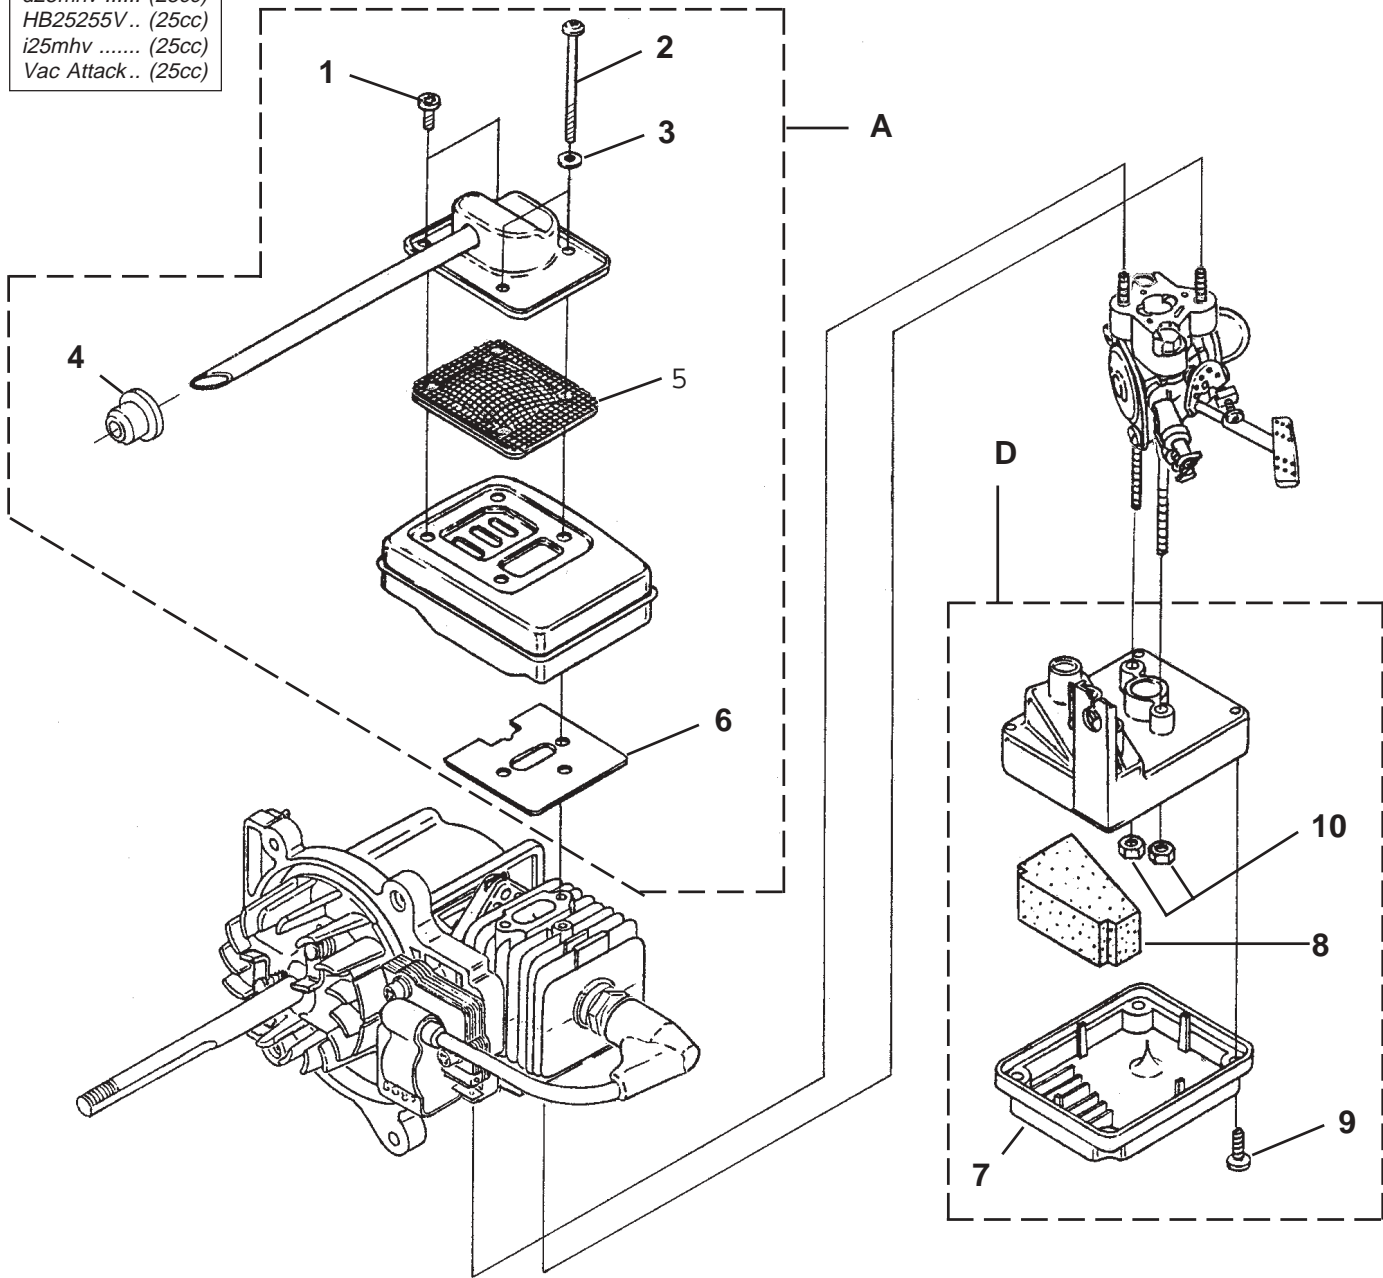

MUFFLER - AIR CLEANER

Models	
d25mhv	(25cc)
HB25255V..	(25cc)
i25mhv	(25cc)
Vac Attack..	(25cc)

NO.	PART NO.	DESCRIPTION	Qty.
A	•UP 06823A	Muffler Assembly, Crimped	1
1	82600	Screw, Taptite (8-32 x 3/8)	2
2	82613	Screw, Torx Truss Hd. (10-24 X 2.188")	2
3	12021	Washer, Conical #10	2
4	08104	Muffler Grommet	1
5	PS00429	Screen Assy., Spark	1
6	00394B	Gasket, Muffler *	1
D	•UP 06824A	Air Filter Assembly	1
7	07547	Cover, Air Box	1
8	08108	Filter Element #1	1
9	82376	Screw, Thread Forming (8-16 X .50)	4
10	07589	Nut, Lock Hex (10-24)	2

Item No.	Torque Specs		Required Loctite
	In/Lbs	Nm	
1	20-30	2.3-3.4	
2	50-60	5.6-6.8	
9	30-40	3.4-4.5	
10	30-40	3.4-4.5	

* Also included with Short Block and Cylinder Kits.