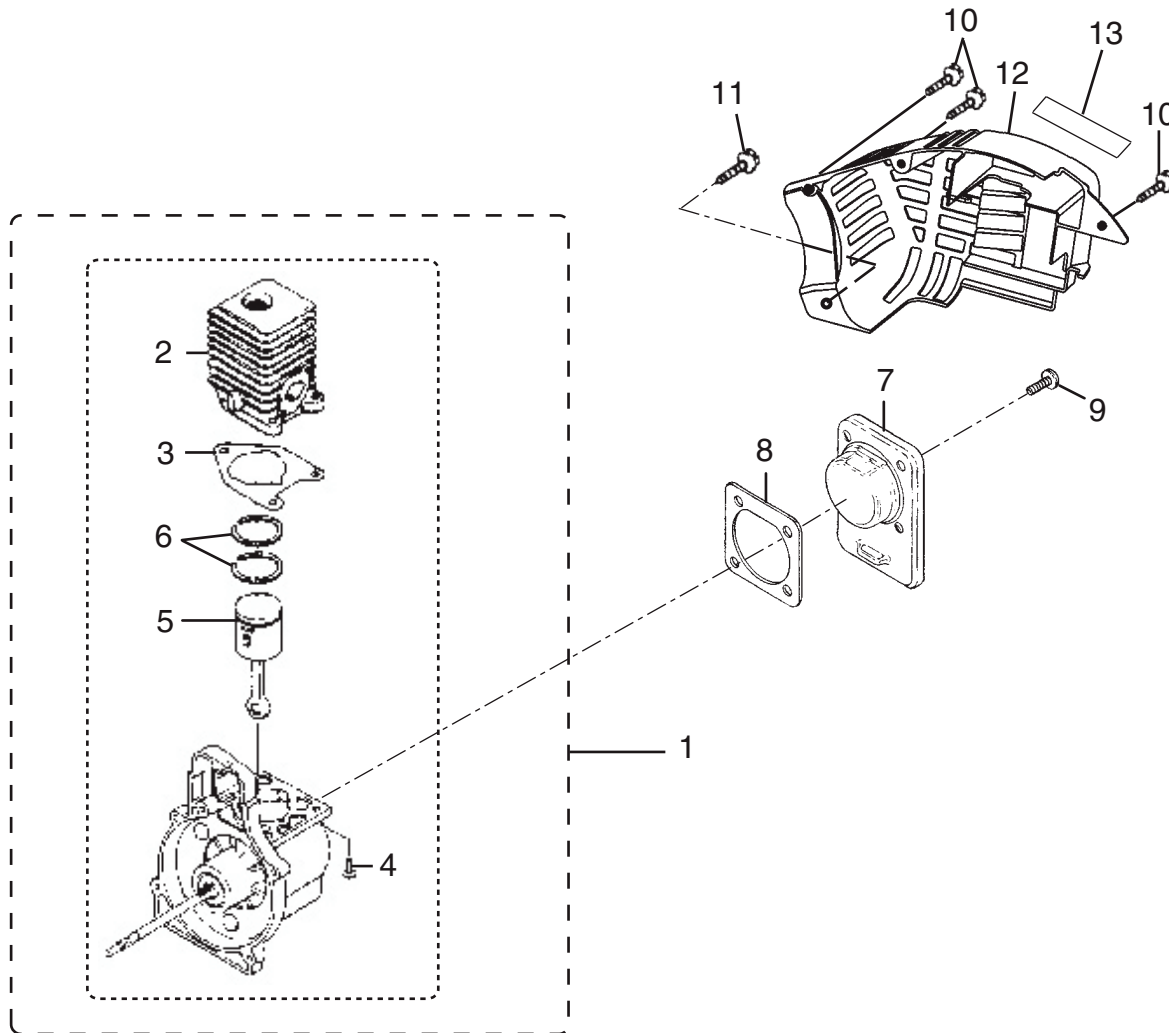

HOMELITE BLOWER - MODEL NUMBERS UT08120B AND UT08120D

HOMELITE BLOWER – MODEL NUMBERS UT08120B AND UT08120D

INTERNAL ENGINE

PARTS LIST

KEY NO.	PART NO.	DESCRIPTION	QTY.	KEY NO.	PART NO.	DESCRIPTION	QTY.
1	983928001	SHORT BLOCK (30cc).....	1	9	PS01565	* SCREW (10-24 x 9/16 in. PAN HD.).....	4
2	985524002	30cc CYLINDER	1	10	82376	* SCREW (#8 x 1/2 in. PAN HD.)	3
3	985259001	CYLINDER GASKET	1	11	82563	* SCREW (#10 x 3/4 in. TORX TRUSS HD.).....	1
4	PS02807	* SCREW (12-24 x 3/4 in. TORX PAN HD.)	3	12	PS06314	SHROUD.....	1
5	986119001	30cc PISTON ASSEMBLY	1	13	983924001	ZIP START DECAL.....	1
6	03179	PISTON RING	2				
7	PS02130	CRANKCASE COVER.....	1				
8	06443A	CRANKCASE GASKET	1				

*STANDARD HARDWARE ITEM – MAY BE PURCHASED LOCALLY