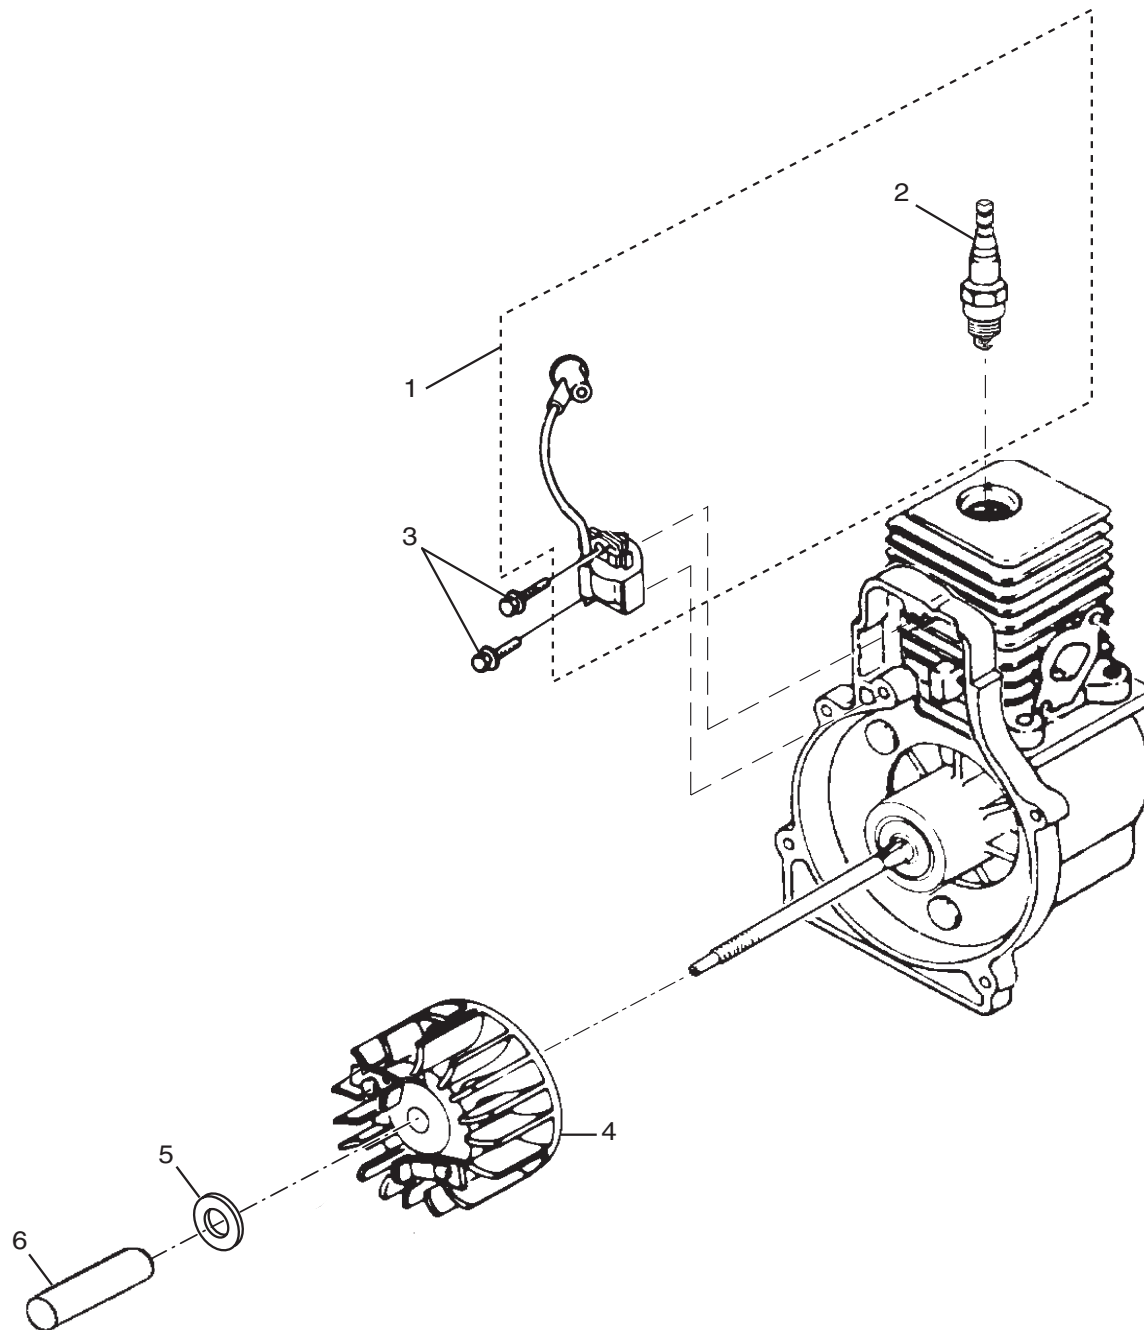

For Parts Call 606-678-9623 or 606-561-4983

HOMELITE BLOWER - MODEL NUMBERS UT08120B AND UT08120D

IGNITION AND ROTOR

PARTS LIST

KEY NO.	PART NO.	DESCRIPTION	QTY.	KEY NO.	PART NO.	DESCRIPTION	QTY.
1	985122001	IGNITION KIT WITH MODULE.....	1	4	986153001	ROTOR AND STARTER PAWLS.....	1
2	PS02227	SPARK PLUG.....	1	5	95479A	FLAT WASHER.....	1
3	82540	* SCREW (8-32 x 1 in. TORX PAN HD.)	2	6	PS03566	FAN SPACER.....	1

*STANDARD HARDWARE ITEM - MAY BE PURCHASED LOCALLY