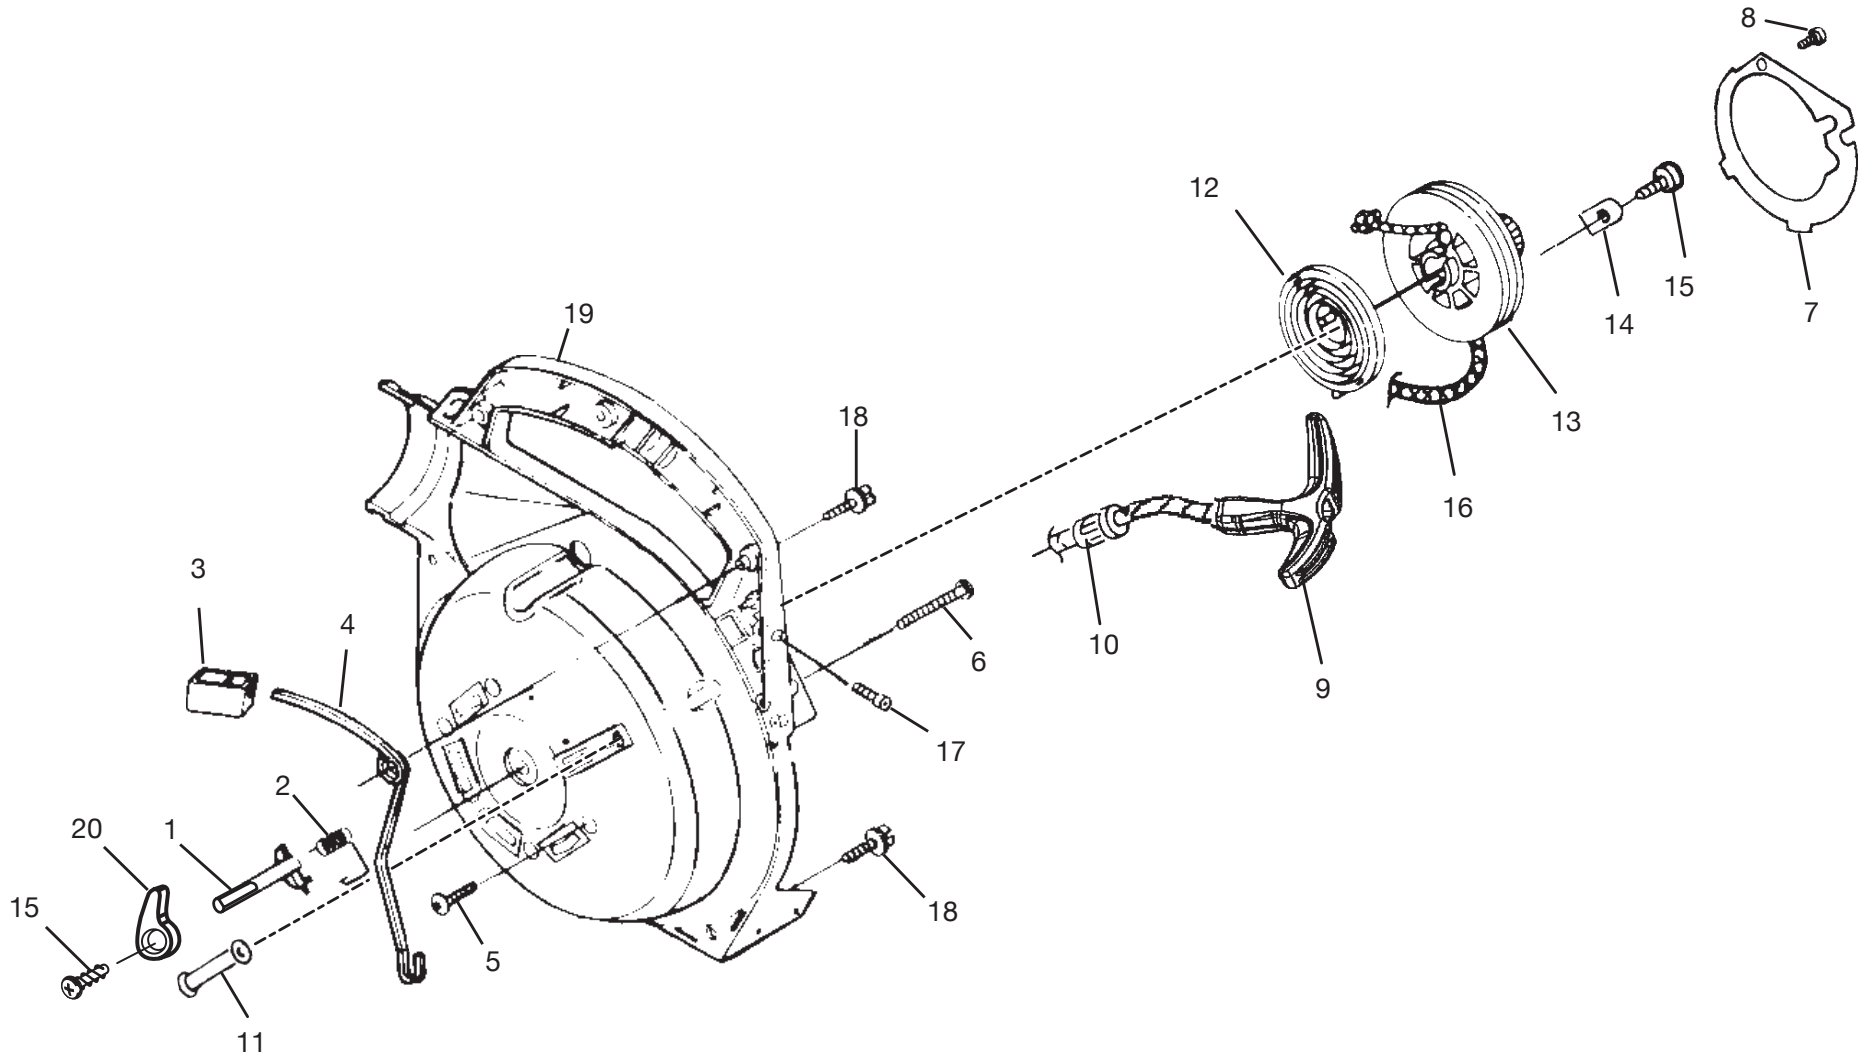

INTERNAL ENGINE

PARTS LIST

KEY NO.	PART NO.	DESCRIPTION	QTY.	KEY NO.	PART NO.	DESCRIPTION	QTY.
1	983928001	SHORT BLOCK (30cc).....	1	9	PS01565	* SCREW (10-24 x 9/16 in. PAN HD.).....	4
2	985524002	30cc CYLINDER	1	10	82376	* SCREW (#8 x 1/2 in. PAN HD.)	3
3	985259001	CYLINDER GASKET	1	11	82563	* SCREW (#10 x 3/4 in. TORX TRUSS HD.).....	1
4	PS02807	* SCREW (12-24 x 3/4 in. TORX PAN HD.)	3	12	PS06314	SHROUD.....	1
5	986119001	30cc PISTON ASSEMBLY	1	13	983924001	ZIP START DECAL.....	1
6	03179	PISTON RING	2				
7	PS02130	CRANKCASE COVER.....	1				
8	06443A	CRANKCASE GASKET	1				

*STANDARD HARDWARE ITEM - MAY BE PURCHASED LOCALLY

HOMELITE BLOWER - MODEL NUMBERS UT08120B AND UT08120D

HOMELITE BLOWER – MODEL NUMBERS UT08120B AND UT08120D

STARTER

PARTS LIST

KEY NO.	PART NO.	DESCRIPTION	QTY.	KEY NO.	PART NO.	DESCRIPTION	QTY.
1	983864001	THROTTLE LATCH	1	13	98770A	STARTER PULLEY	1
2	00370	THROTTLE LATCH SPRING	1	14	98791	RETAINING BRACKET	2
3	00367	THROTTLE TRIGGER	1	15	82541	* SCREW (10-24 x 1/2 in. TORX TRUSS HD.) ..	3
4	00369A	THROTTLE LEVER.....	1	16	9789901	STARTER ROPE.....	1
5	82538	* SCREW (10-24 x 3/4 in. TRUSS HD.).....	4	17	PS82146	* SCREW (8-32 x 5/8 in. FIL. HD.).....	1
6	JA416903	* SCREW (10 x 1-5/8 in. HEX HD.).....	1	18	82563	* SCREW (10-14 x 3/4 in. TORX TRUSS HD.) ..	5
7	00374	ROTOR PLATE.....	1	19	PS03167	INNER VOLUTE HOUSING.....	1
8	82528	* SCREW (#6 x 1 3/8).....	1	20	983856001	THROTTLE CONTROL KNOB	1
9	5946702	STARTER GRIP (YELLOW)	1				
10	969811A	BUSHING STARTER	1				
11	00364B	STARTER ROPE GUIDE.....	1				
12	A98773A	SPRING AND CONTAINER.....	1				