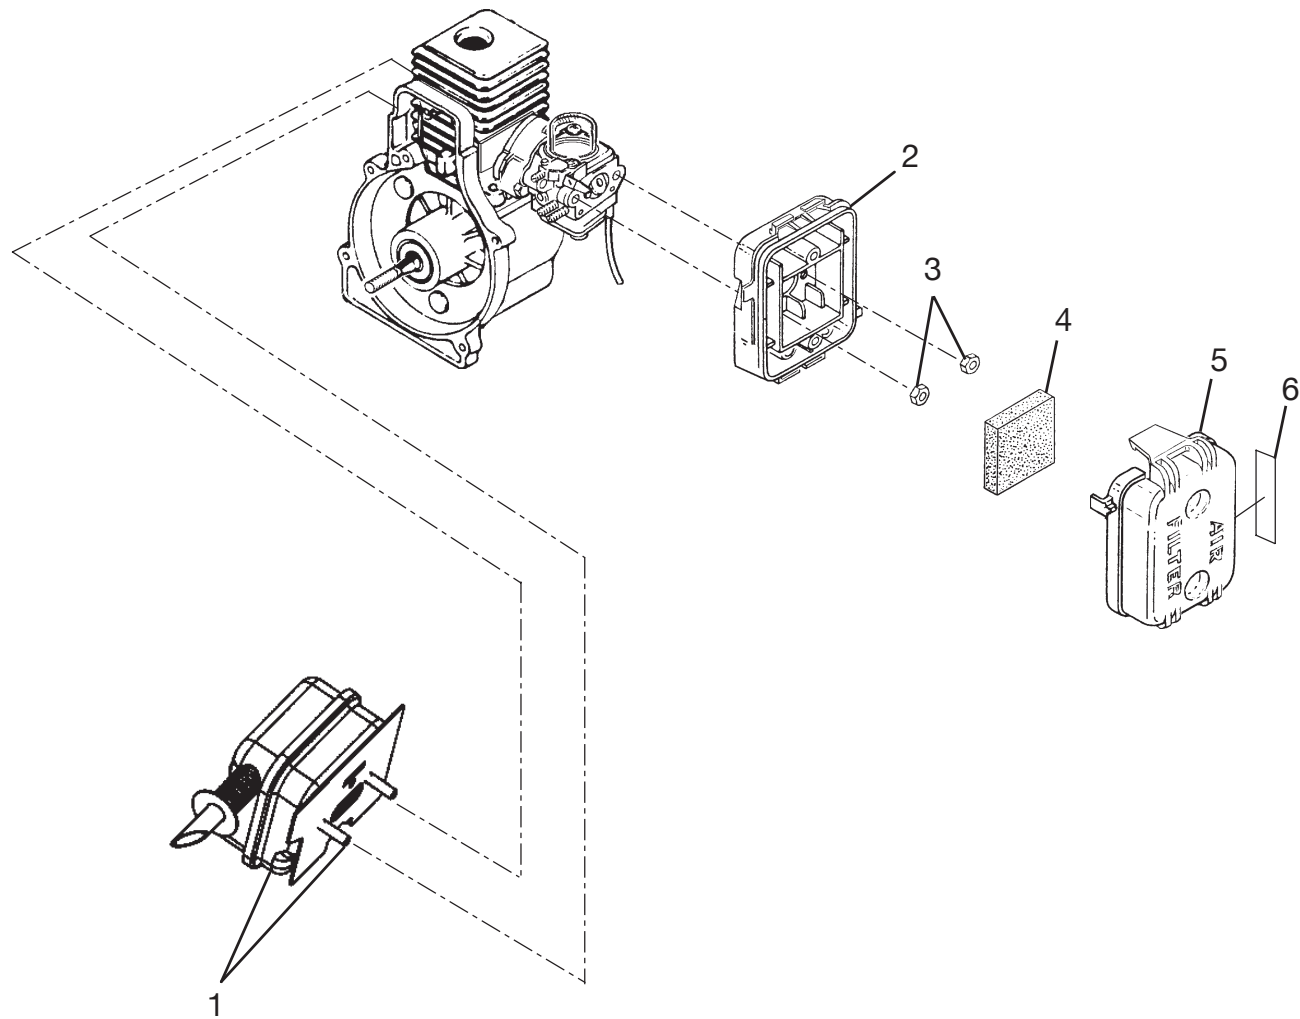

HOMELITE BLOWER - MODEL NUMBERS UT08120B AND UT08120D

HOMELITE BLOWER - MODEL NUMBERS UT08120B AND UT08120D

MUFFLER AND AIR CLEANER

PARTS LIST

KEY NO.	PART NO.	DESCRIPTION	QTY.	KEY NO.	PART NO.	DESCRIPTION	QTY.
1	985912001	MUFFLER COMPLETE (UT08120B)	1	4	98760	AIR FILTER.....	1
2	09217	AIR FILTER BOX	1	5	09218	AIR FILTER COVER.....	1
3	81208	* HEX NUT (10-24)	2	6	983904001	CHOKE DECAL.....	1

*STANDARD HARDWARE ITEM - MAY BE PURCHASED LOCALLY