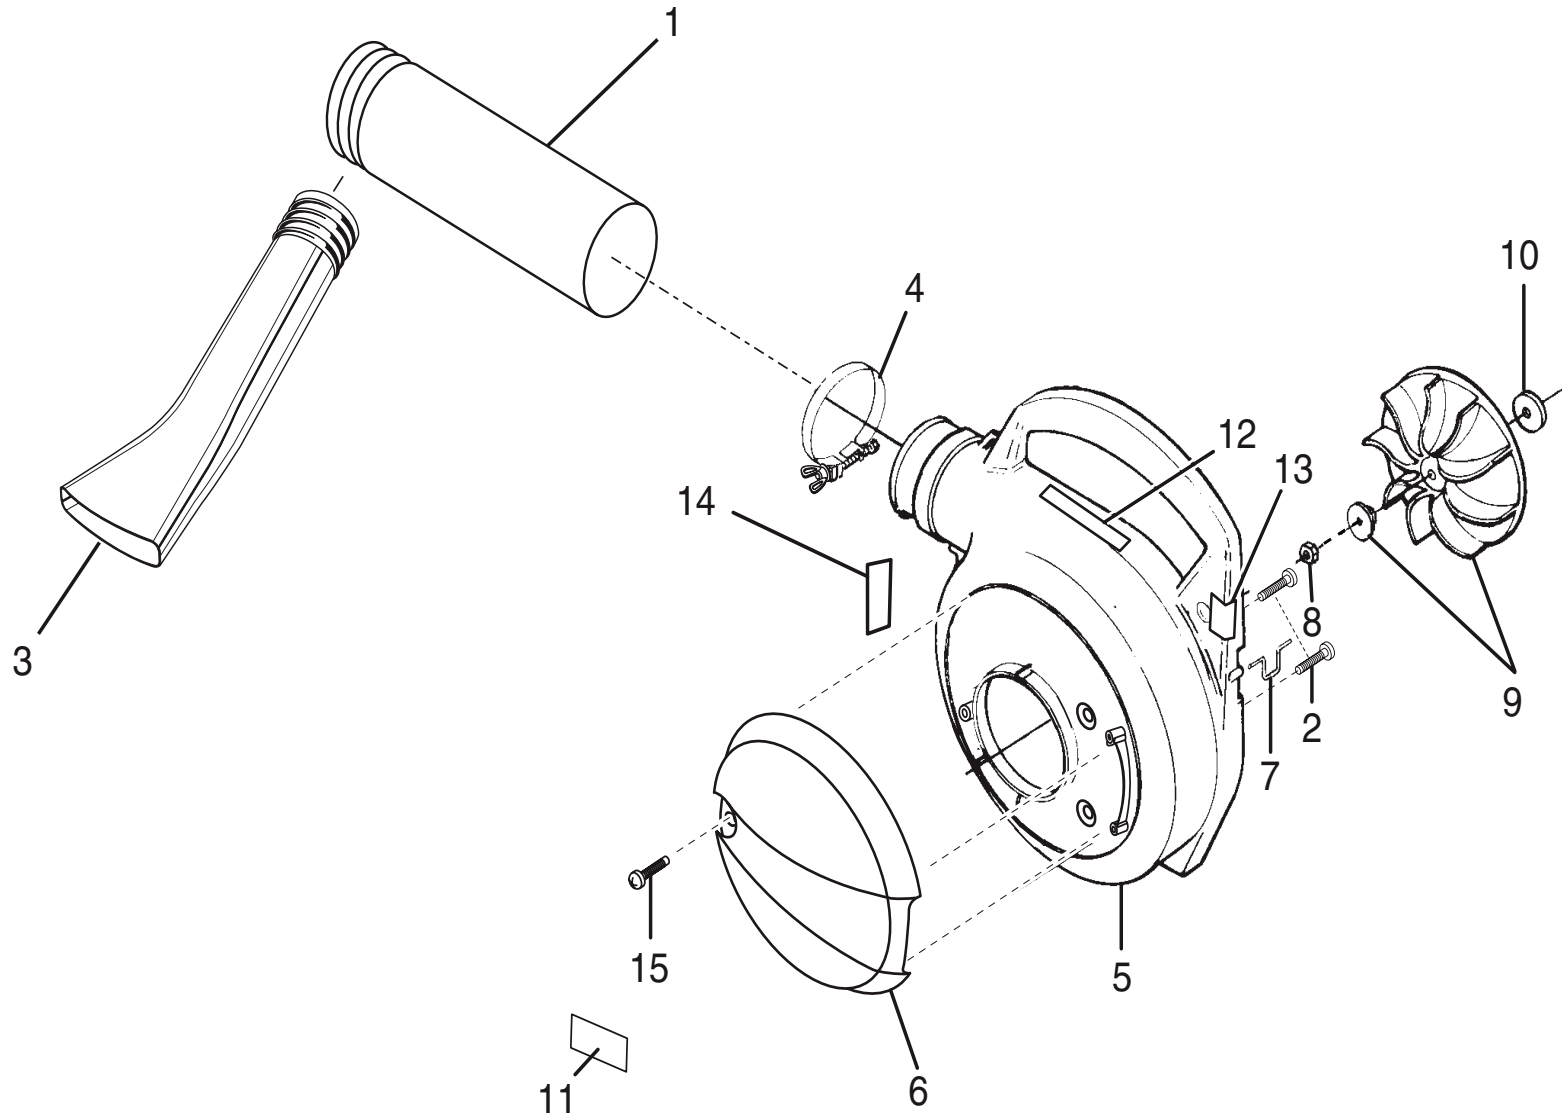

For Parts Call 606-678-9623 or 606-561-4983

HOMELITE BLOWER - MODEL NUMBERS UT08120B AND UT08120D

HOMELITE BLOWER – MODEL NUMBERS UT08120B AND UT08120D

VOLUTE, FAN AND TUBES

PARTS LIST

KEY NO.	PART NO.	DESCRIPTION	QTY.
1	00372B	UPPER TUBE.....	1
2	82541	* SCREW (10-24 X 1/2 in. TORX TRUSS HD.).....	2
3	00373A	LOWER NOZZLE	1
4	983906001	CLAMP WITH FASTENERS	1
5	983857002	OUTER VOLUTE HOUSING.....	1
6	983861001	DOOR	1
7	00398	WIRE LOOP	1
8	985738006	* HEX NUT (3/8-24)	1
9	984911001	BLOWER FAN KIT.....	1
10	03165	FLAT WASHER.....	1
11	984921001	DOOR YARD BROOM DECAL.....	1
12	983901001	WARNING DECAL	1
13	983903001	OUTER VOLUTE DECAL	1
14	983912001	FAN INTAKE DECAL	1
15	617205001	* SCREW (1/4-20).....	1
	983000254	OPERATOR'S MANUAL (MODEL UT08120B)	
	983000655	OPERATOR'S MANUAL (MODEL UT08120D)	
	983000254R	REPAIR SHEET (MODEL UT08120B)	
	983000655R	REPAIR SHEET (MODEL UT08120D) (REV.01)	
	09-30-05		

*STANDARD HARDWARE ITEM – MAY BE PURCHASED LOCALLY