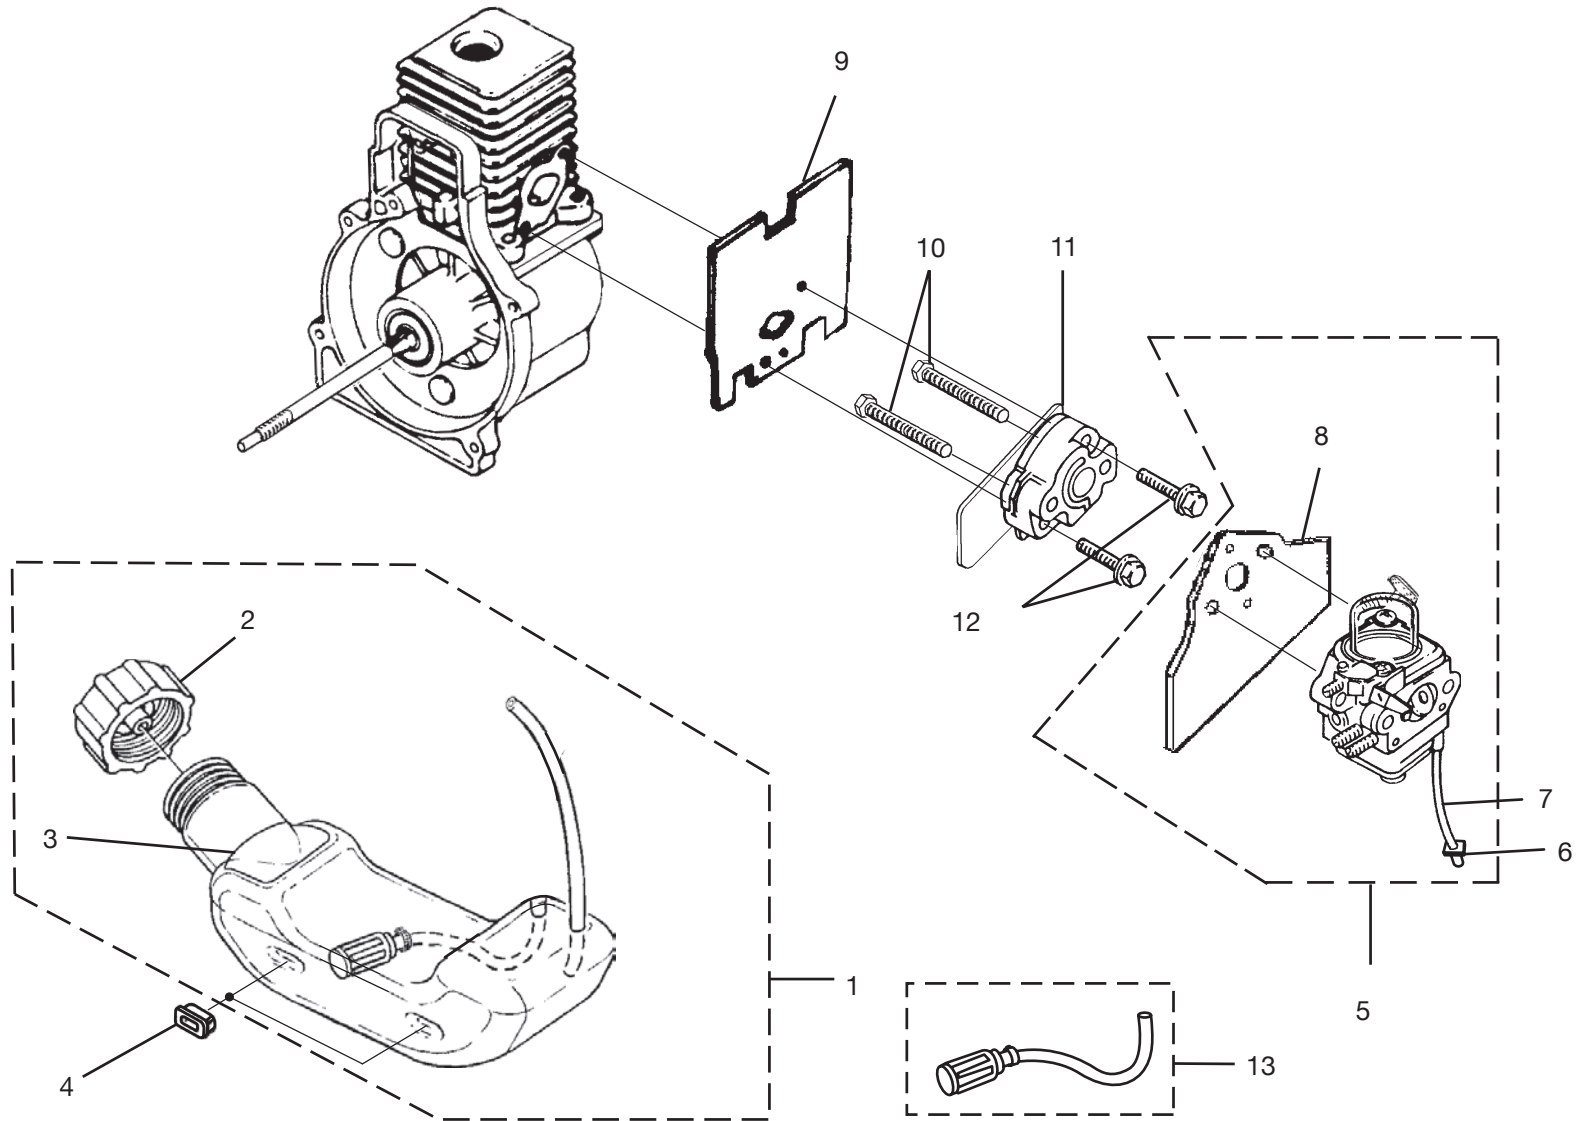

For Parts Call 606-678-9623 or 606-561-4983

HOMELITE BLOWER - MODEL NUMBERS UT08120B AND UT08120D

HOMELITE BLOWER – MODEL NUMBERS UT08120B AND UT08120D

CARBURETOR AND FUEL TANK

PARTS LIST

KEY NO.	PART NO.	DESCRIPTION	QTY.	KEY NO.	PART NO.	DESCRIPTION	QTY.
1	984907001	FUEL TANK KIT.....	1	8	983925001	CARBURETOR GASKET	1
2	A09116	FUEL TANK CAP.....	1	9	00775A	HEAT DAM GASKET	1
3	08684	HEAT SHIELD	1	10	04474	* SCREW (10-24 x 2-1/4 in. HEX HD.)	2
4	98792	RUBBER BUMPER	3	11	98768A	HEAT DAM	1
5	985232001	CARBURETOR KIT	1	12	093221	* SCREW (10-24 x 1.110 in. PAN HD.).....	2
6	985304001	INLINE FUEL FITTING	1	13	985077001	FUEL FILTER KIT	1
7	0143912	RUBBER TUBBING (3 in.).....	1				

*STANDARD HARDWARE ITEM – MAY BE PURCHASED LOCALLY