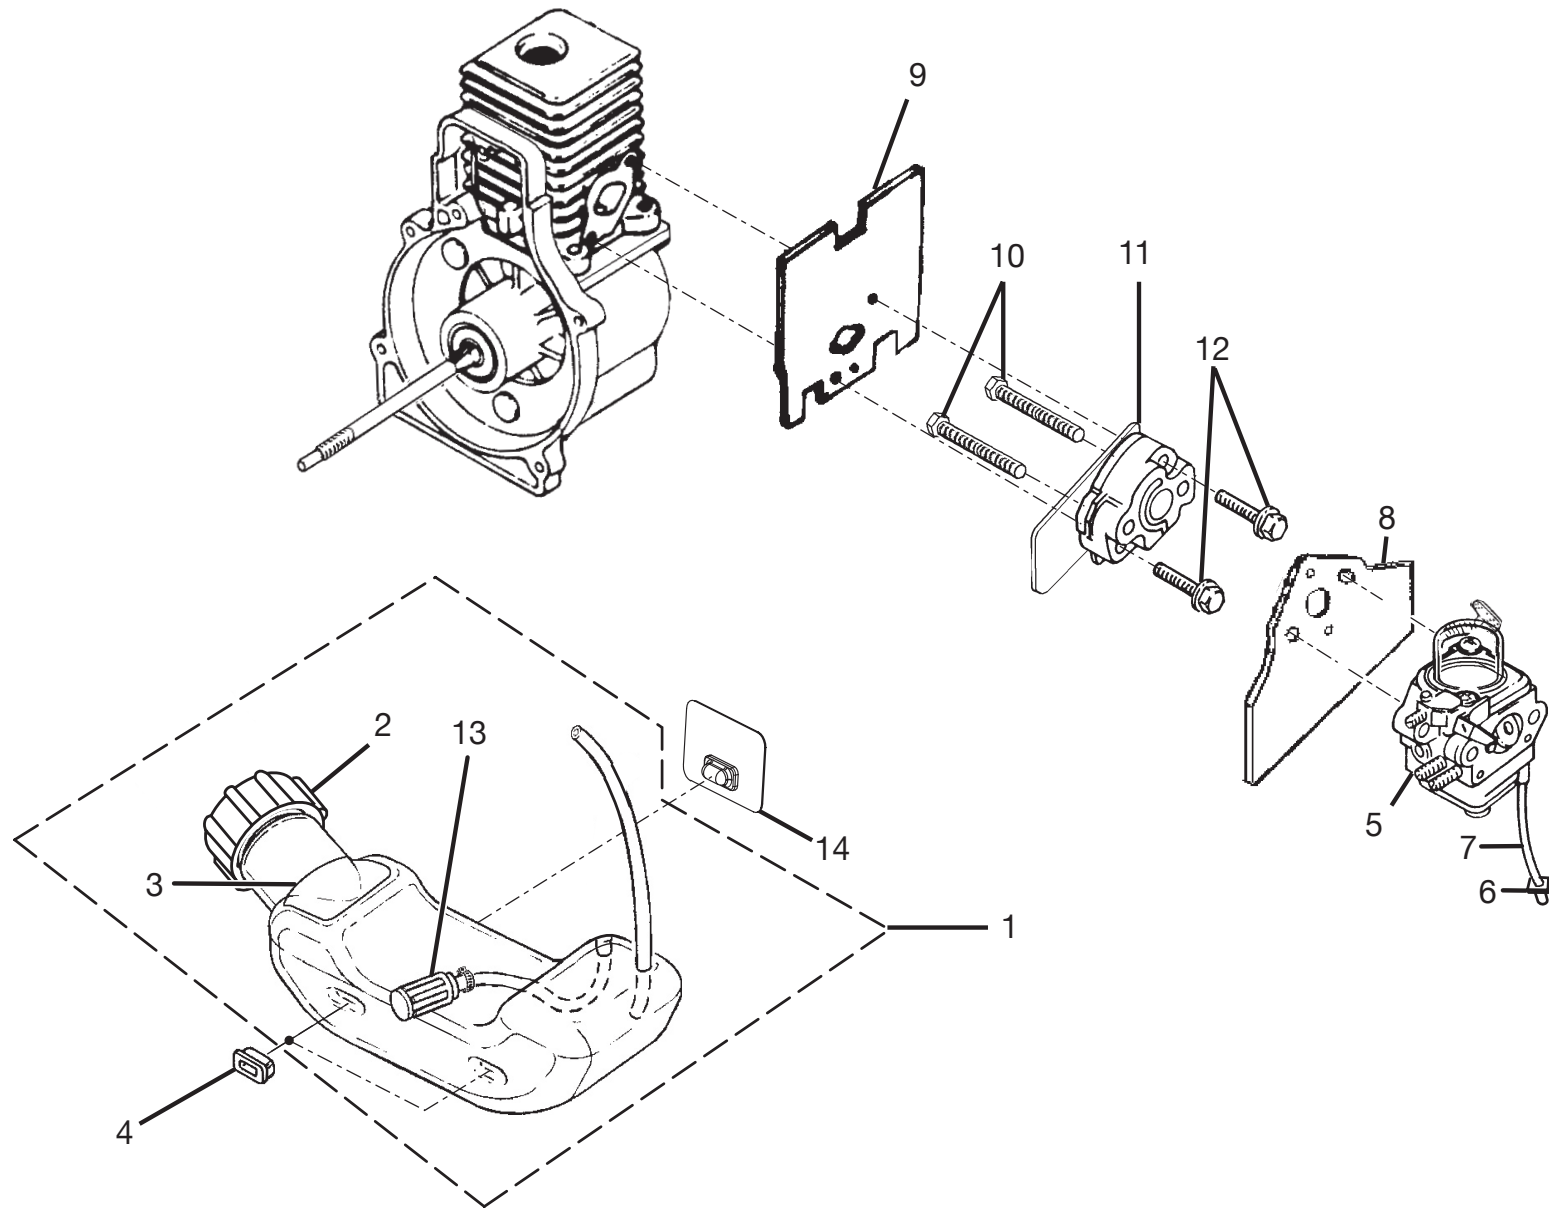

HOMELITE BLOWER - MODEL NUMBER UT08510

HOMELITE BLOWER - MODEL NUMBER UT08510

CARBURETOR AND FUEL TANK

PARTS LIST

KEY NO.	PART NO.	DESCRIPTION	QTY.	KEY NO.	PART NO.	DESCRIPTION	QTY.
1	308123004	FUEL TANK KIT.....	1	8	900951001	CARBURETOR GASKET	1
2	300758006	FUEL TANK CAP.....	1	9	900950001	HEAT DAM GASKET	1
3	900955001	HEAT SHIELD	1	10	660661001	* SCREW (10-24 x 1 in. HEX HD.).....	2
4	570256001	RUBBER BUMPER	2	11	518070001	HEAT DAM	1
5	308117002	CARBURETOR.....	1	12	660662001	* SCREW (10-24 x 1.110 in. PAN HD.).....	2
6	518086001	INLINE FUEL FITTING	1	13	308283001	FUEL FILTER KIT	1
7	570259003	RUBBER TUBBING (3 in.).....	1	14	570549001	RUBBER BUMPER (LARGE).....	1

*STANDARD HARDWARE ITEM - MAY BE PURCHASED LOCALLY