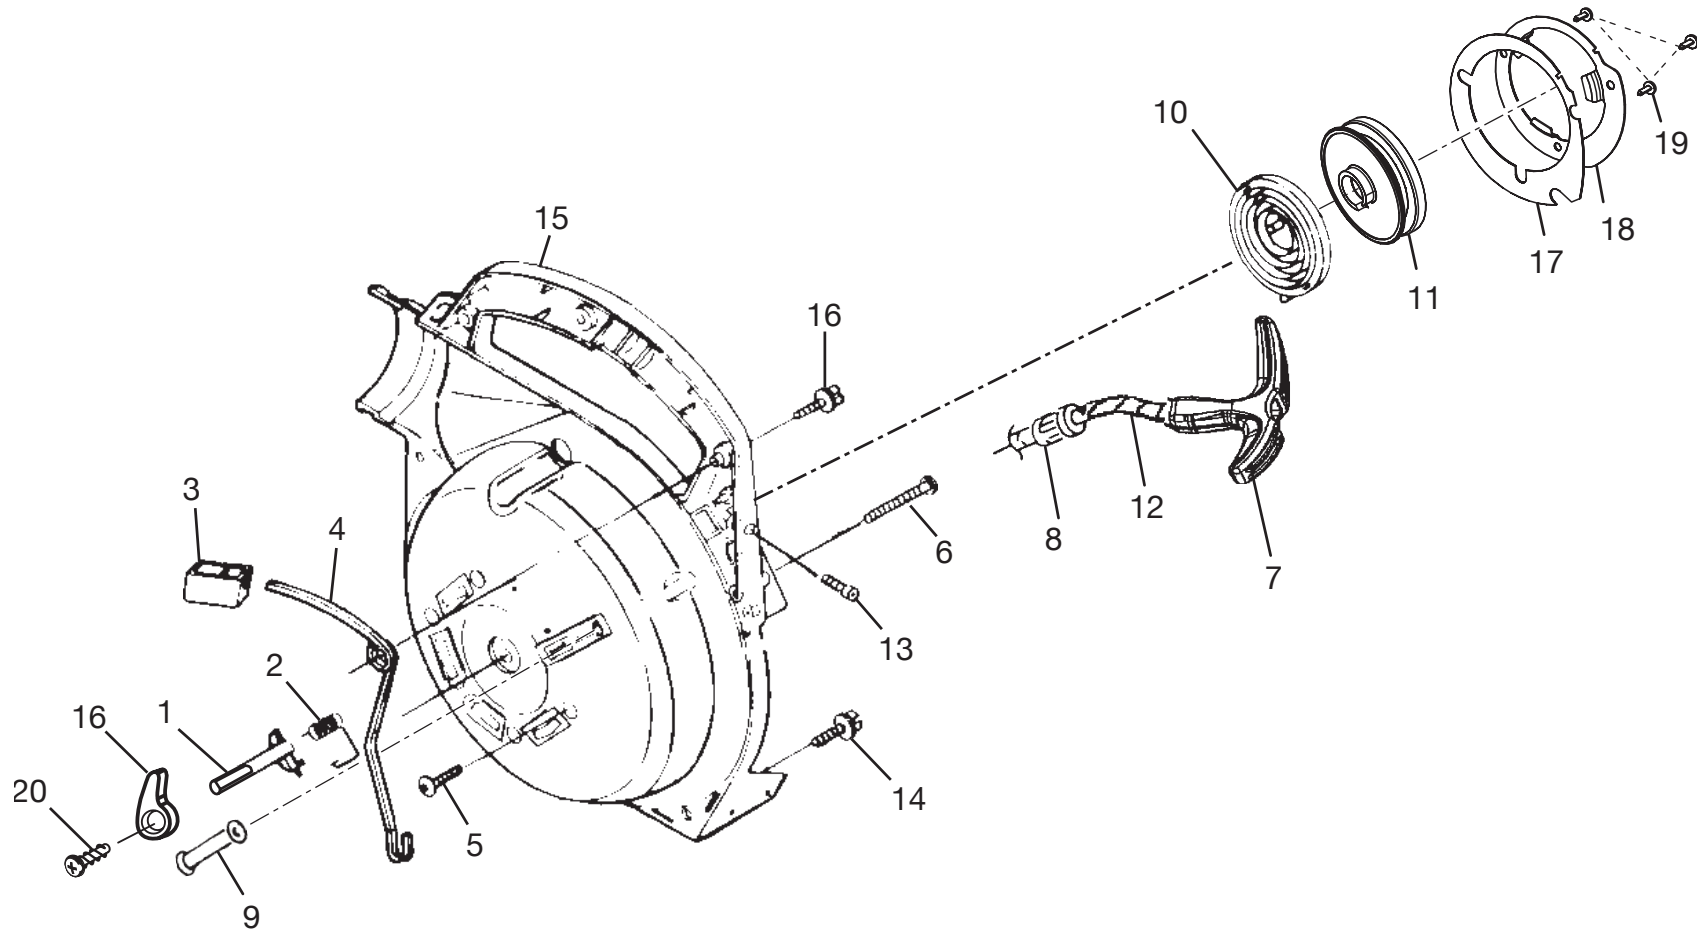

INTERNAL ENGINE

PARTS LIST

KEY NO.	PART NO.	DESCRIPTION	QTY.	KEY NO.	PART NO.	DESCRIPTION	QTY.
1	308099003	SHORT BLOCK (30cc).....	1	8	900954001	CRANKCASE GASKET	1
2	640841008	30cc CYLINDER	1	9	660664001	* SCREW (10-24 x 9/16 in. PAN HD.).....	4
3	900953001	CYLINDER GASKET	1	10	660669001	* SCREW (#8 x 1/2 in. PAN HD.)	3
4	678001001	PISTON RING (30CC)	2	11	660629001	* SCREW (#10 x 3/4 in. TORX TRUSS HD.).....	3
5	308282001	30cc PISTON AND ROD.....	1	12	518079001	SHROUD.....	1
6	660663001	SCREW (12-24 x .660 in. TORX PAN HD.)	3	13	940299488	ZIP START DECAL	1
7	638031001	CRANKCASE COVER.....	1				

*STANDARD HARDWARE ITEM - MAY BE PURCHASED LOCALLY

HOMELITE BLOWER - MODEL NUMBER UT08510

HOMELITE BLOWER - MODEL NUMBER UT08510

STARTER / THROTTLE CONTROL

PARTS LIST

KEY NO.	PART NO.	DESCRIPTION	QTY.	KEY NO.	PART NO.	DESCRIPTION	QTY.
1	518082001	THROTTLE LATCH	1	11	308134001	PULLEY ASSEMBLY.....	1
2	638075001	THROTTLE LATCH SPRING	1	12	900849001	STARTER ROPE.....	1
3	518081001	THROTTLE TRIGGER	1	13	660670001	* SCREW (8-32 x 5/8 in. FIL. HD.).....	1
4	638028001	THROTTLE LEVER.....	1	14	660629001	* SCREW (10-14 x 3/4 in. TORX TRUSS HD.) ..	5
5	660630002	* SCREW (10-24 x 3/4 in. TRUSS HD.).....	4	15	518074001	INNER VOLUTE HOUSING.....	1
6	660667001	* SCREW (10 x 1-5/8 in. HEX HD.).....	1	16	518080001	THROTTLE CONTROL KNOB	1
7	518073001	STARTER GRIP (YELLOW)	1	17	900957001	BAFFLE GASKET.....	1
8	650014001	BUSHING STARTER	1	18	638032001	BAFFLE PLATE	1
9	650013001	STARTER ROPE GUIDE.....	1	19	660669001	* SCREW (#8-16 X 1/2 in.).....	3
10	638033001	SPRING AND CONTAINER.....	1	20	660618001	* SCREW (10-14 X 1/2 in. TORX)	1