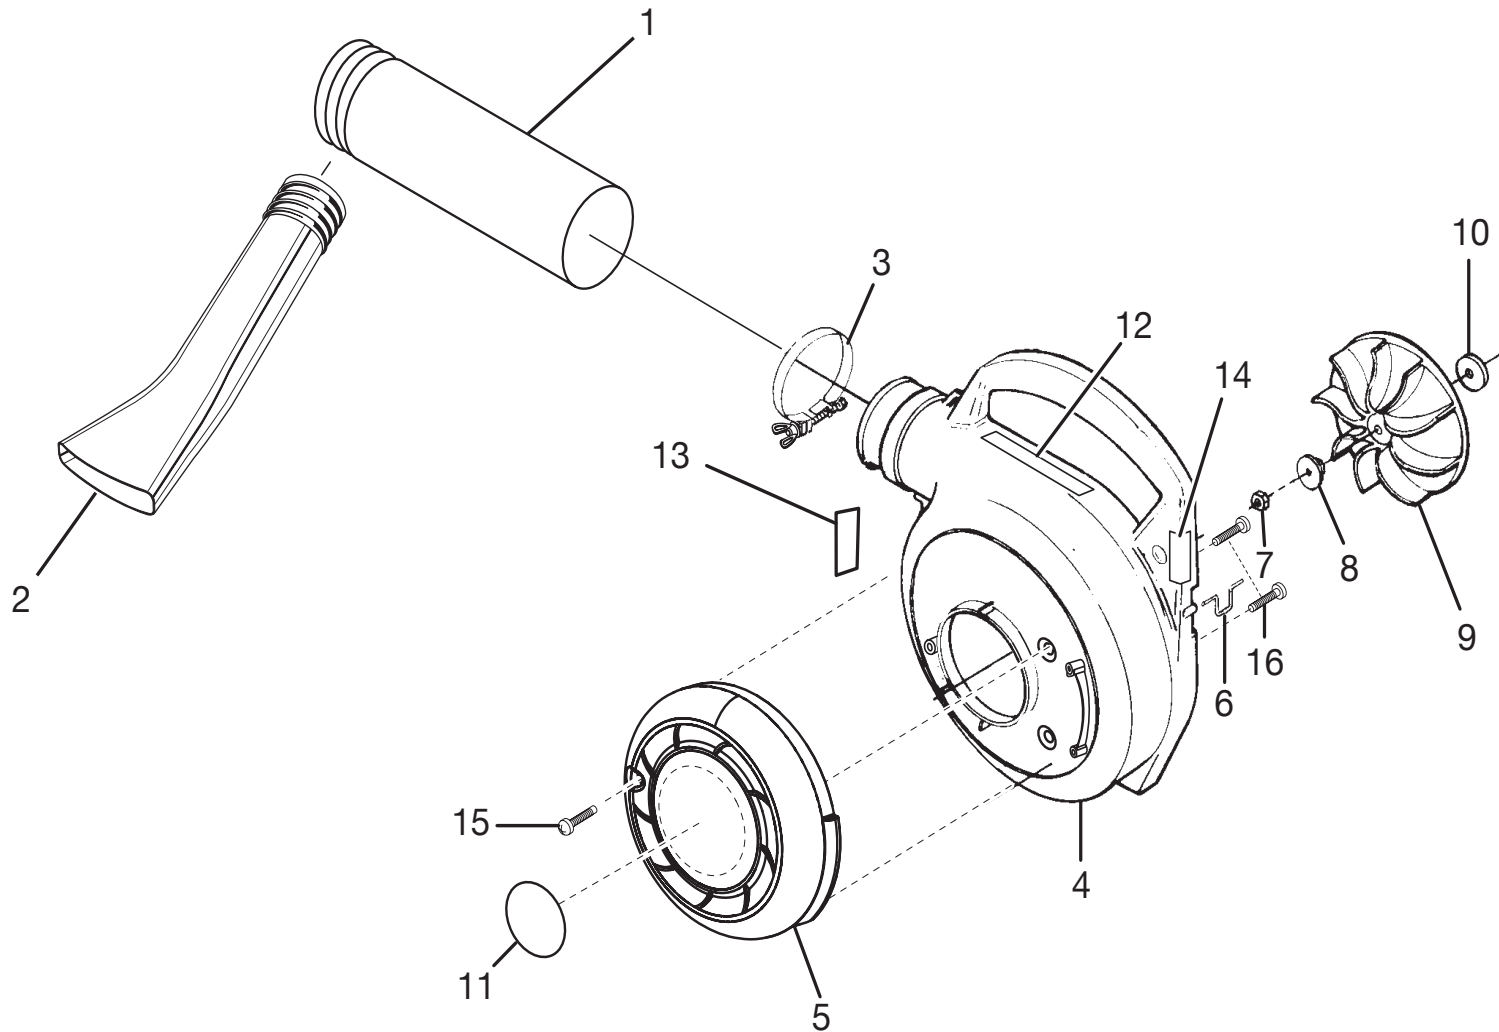

*STANDARD HARDWARE ITEM - MAY BE PURCHASED LOCALLY

HOMELITE BLOWER - MODEL NUMBER UT08510

HOMELITE BLOWER - MODEL NUMBER UT08510

STARTER / THROTTLE CONTROL

PARTS LIST

KEY NO.	PART NO.	DESCRIPTION	QTY.	KEY NO.	PART NO.	DESCRIPTION	QTY.
1	518082001	THROTTLE LATCH	1	11	308134001	PULLEY ASSEMBLY.....	1
2	638075001	THROTTLE LATCH SPRING	1	12	900849001	STARTER ROPE.....	1
3	518081001	THROTTLE TRIGGER	1	13	660670001	* SCREW (8-32 x 5/8 in. FIL. HD.).....	1
4	638028001	THROTTLE LEVER.....	1	14	660629001	* SCREW (10-14 x 3/4 in. TORX TRUSS HD.) ..	5
5	660630002	* SCREW (10-24 x 3/4 in. TRUSS HD.).....	4	15	518074001	INNER VOLUTE HOUSING.....	1
6	660667001	* SCREW (10 x 1-5/8 in. HEX HD.).....	1	16	518080001	THROTTLE CONTROL KNOB	1
7	518073001	STARTER GRIP (YELLOW)	1	17	900957001	BAFFLE GASKET.....	1
8	650014001	BUSHING STARTER	1	18	638032001	BAFFLE PLATE	1
9	650013001	STARTER ROPE GUIDE.....	1	19	660669001	* SCREW (#8-16 X 1/2 in.).....	3
10	638033001	SPRING AND CONTAINER.....	1	20	660618001	* SCREW (10-14 X 1/2 in. TORX)	1

*STANDARD HARDWARE ITEM - MAY BE PURCHASED LOCALLY

HOMELITE BLOWER - MODEL NUMBER UT08510

HOMELITE BLOWER - MODEL NUMBER UT08510

VOLUTE, FAN AND TUBES

PARTS LIST

KEY NO.	PART NO.	DESCRIPTION	QTY.
1	580555001	UPPER TUBE.....	1
2	580556001	LOWER NOZZLE	1
3	348005001	CLAMP WITH FASTENERS	1
4	518076001	OUTER VOLUTE HOUSING.....	1
5	518078001	DOOR	1
6	638074001	WIRE LOOP	1
7	678043001	* HEX NUT (3/8-24)	1
8	640858001	FAN ADAPTER.....	1
9	518077001	FAN	1
10	650016001	FLAT WASHER.....	1
11	940299487	DOOR YARD BROOM DECAL.....	1
12	940299485	WARNING DECAL	1
13	940299493	FAN INTAKE DECAL	1
14	940299489	OUTER VOLUTE DECAL	1
15	660668001	* SCREW (1/4-20).....	1
16	660618001	* SCREW (10-24 X 1/2 in. TORX TRUSS HD.)	2
	983000424	OPERATOR'S MANUAL (960223279)	
	983000424R	REPAIR SHEET (REV:02)	
	02-14-06		