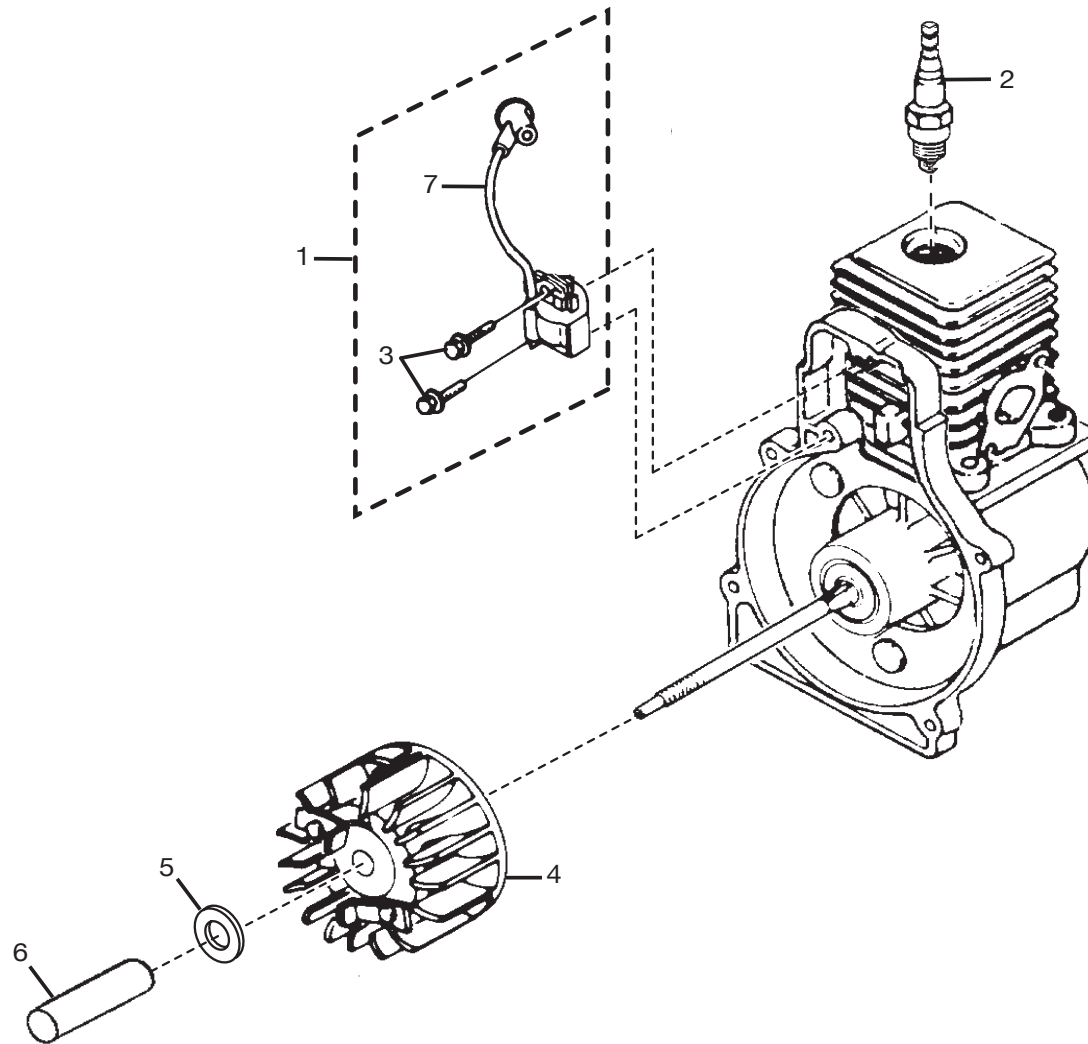

For Parts Call 606-678-9623 or 606-561-4983

HOMELITE BLOWER - MODEL NUMBER UT08510

HOMELITE BLOWER - MODEL NUMBER UT08510

IGNITION AND ROTOR

PARTS LIST

KEY NO.	PART NO.	DESCRIPTION	QTY.	KEY NO.	PART NO.	DESCRIPTION	QTY.
1	308284001	IGNITION KIT WITH MODULE.....	1	5	650017001	FLAT WASHER.....	1
2	870174001	SPARK PLUG.....	1	6	650018001	FAN SPACER.....	1
3	660660001	* SCREW (8-32 x 1 in. TORX PAN HD.)	2	7	850080001	IGNITION MODULE	1
4	300952001	ROTOR AND STARTER PAWLS	1				

*STANDARD HARDWARE ITEM - MAY BE PURCHASED LOCALLY