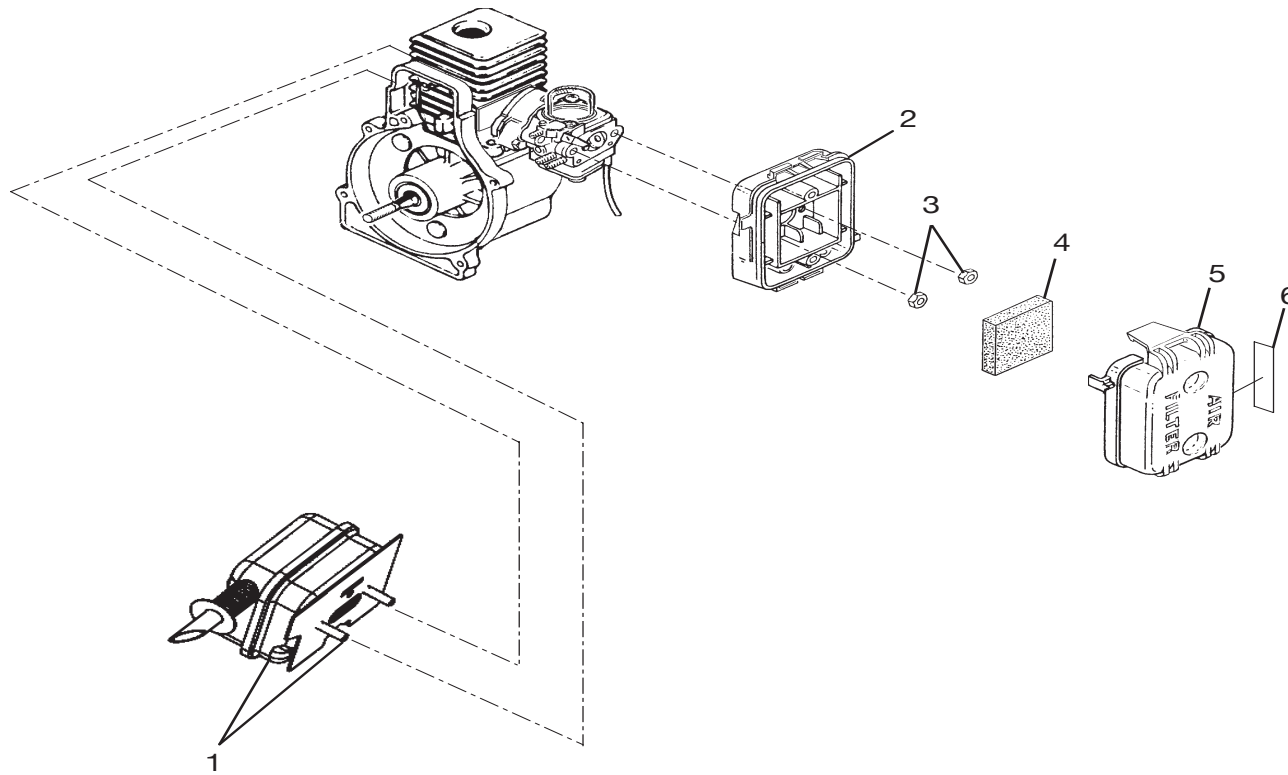

HOMELITE BLOWER - MODEL NUMBER UT08510

HOMELITE BLOWER - MODEL NUMBER UT08510

MUFFLER AND AIR CLEANER

PARTS LIST

KEY NO.	PART NO.	DESCRIPTION	QTY.	KEY NO.	PART NO.	DESCRIPTION	QTY.
1	308122001	MUFFLER COMPLETE	1	4	900952001	AIR FILTER.....	1
2	518071001	AIR FILTER BOX	1	5	518072001	AIR FILTER COVER.....	1
3	678027001	* HEX LOCK NUT (10-24).....	2	6	940330002	CHOKE DECAL.....	1

*STANDARD HARDWARE ITEM - MAY BE PURCHASED LOCALLY