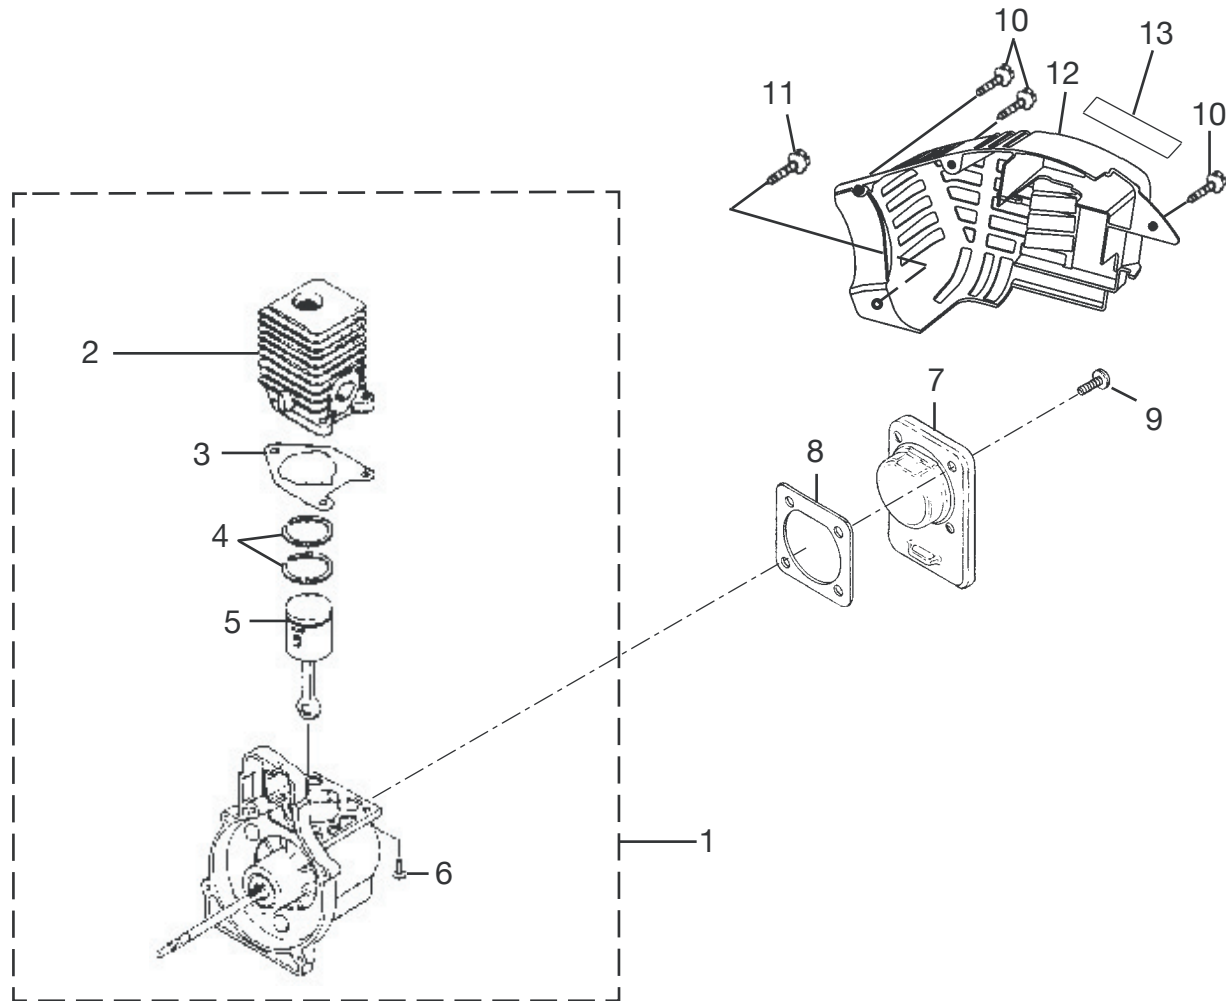

HOMELITE BLOWER - MODEL NUMBER UT08510

HOMELITE BLOWER - MODEL NUMBER UT08510

INTERNAL ENGINE

PARTS LIST

KEY NO.	PART NO.	DESCRIPTION	QTY.	KEY NO.	PART NO.	DESCRIPTION	QTY.
1	308099003	SHORT BLOCK (30cc).....	1	8	900954001	CRANKCASE GASKET	1
2	640841008	30cc CYLINDER	1	9	660664001	* SCREW (10-24 x 9/16 in. PAN HD.).....	4
3	900953001	CYLINDER GASKET	1	10	660669001	* SCREW (#8 x 1/2 in. PAN HD.)	3
4	678001001	PISTON RING (30CC)	2	11	660629001	* SCREW (#10 x 3/4 in. TORX TRUSS HD.).....	3
5	308282001	30cc PISTON AND ROD.....	1	12	518079001	SHROUD.....	1
6	660663001	SCREW (12-24 x .660 in. TORX PAN HD.)	3	13	940299488	ZIP START DECAL	1
7	638031001	CRANKCASE COVER.....	1				

*STANDARD HARDWARE ITEM - MAY BE PURCHASED LOCALLY