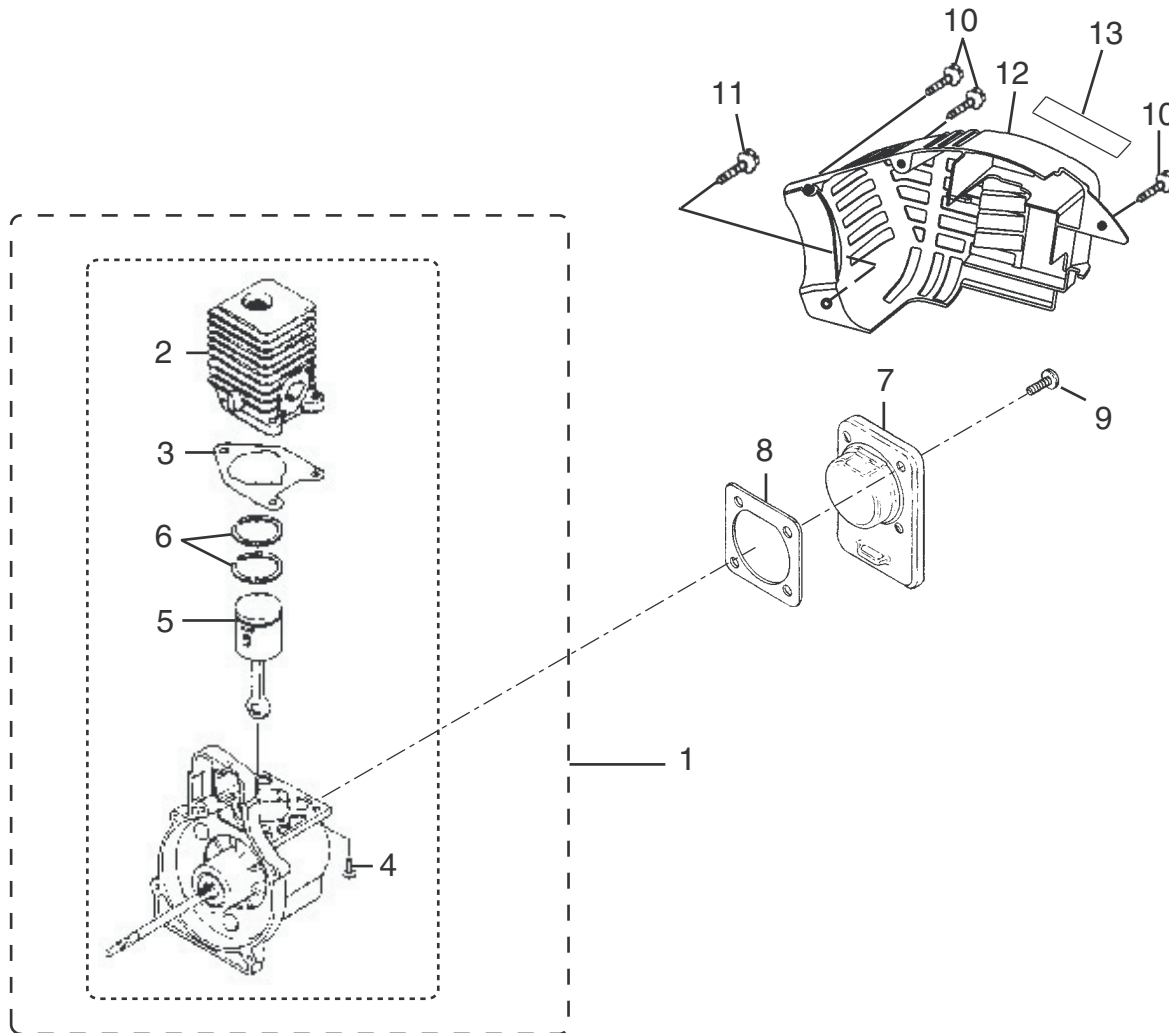

For Parts Call 606-678-9623 or 606-561-4983

HOMELITE BLOWER - MODEL NUMBER UT08120 & UT08931

INTERNAL ENGINE

PARTS LIST

KEY NO.	PART NO.	DESCRIPTION	QTY.	KEY NO.	PART NO.	DESCRIPTION	QTY.
1	983928001	SHORT BLOCK (30cc).....	1	9	PS01565	* SCREW (10-24 x 9/16 in. PAN HD.).....	4
2	985524002	30cc CYLINDER	1	10	82376	* SCREW (#8 x 1/2 in. PAN HD.)	3
3	985259001	CYLINDER GASKET	1	11	82563	* SCREW (#10 x 3/4 in. TORX TRUSS HD.).....	1
4	PS02807	* SCREW (12-24 x 3/4 in. TORX PAN HD.)	3	12	PS06314	SHROUD.....	1
5	984543001	30cc PISTON AND ROD.....	1	13	983924001	ZIP START DECAL.....	1
6	985607001	PISTON RING	2				
7	PS02130	CRANKCASE COVER.....	1				
8	06443A	CRANKCASE GASKET	1				

*STANDARD HARDWARE ITEM – MAY BE PURCHASED LOCALLY