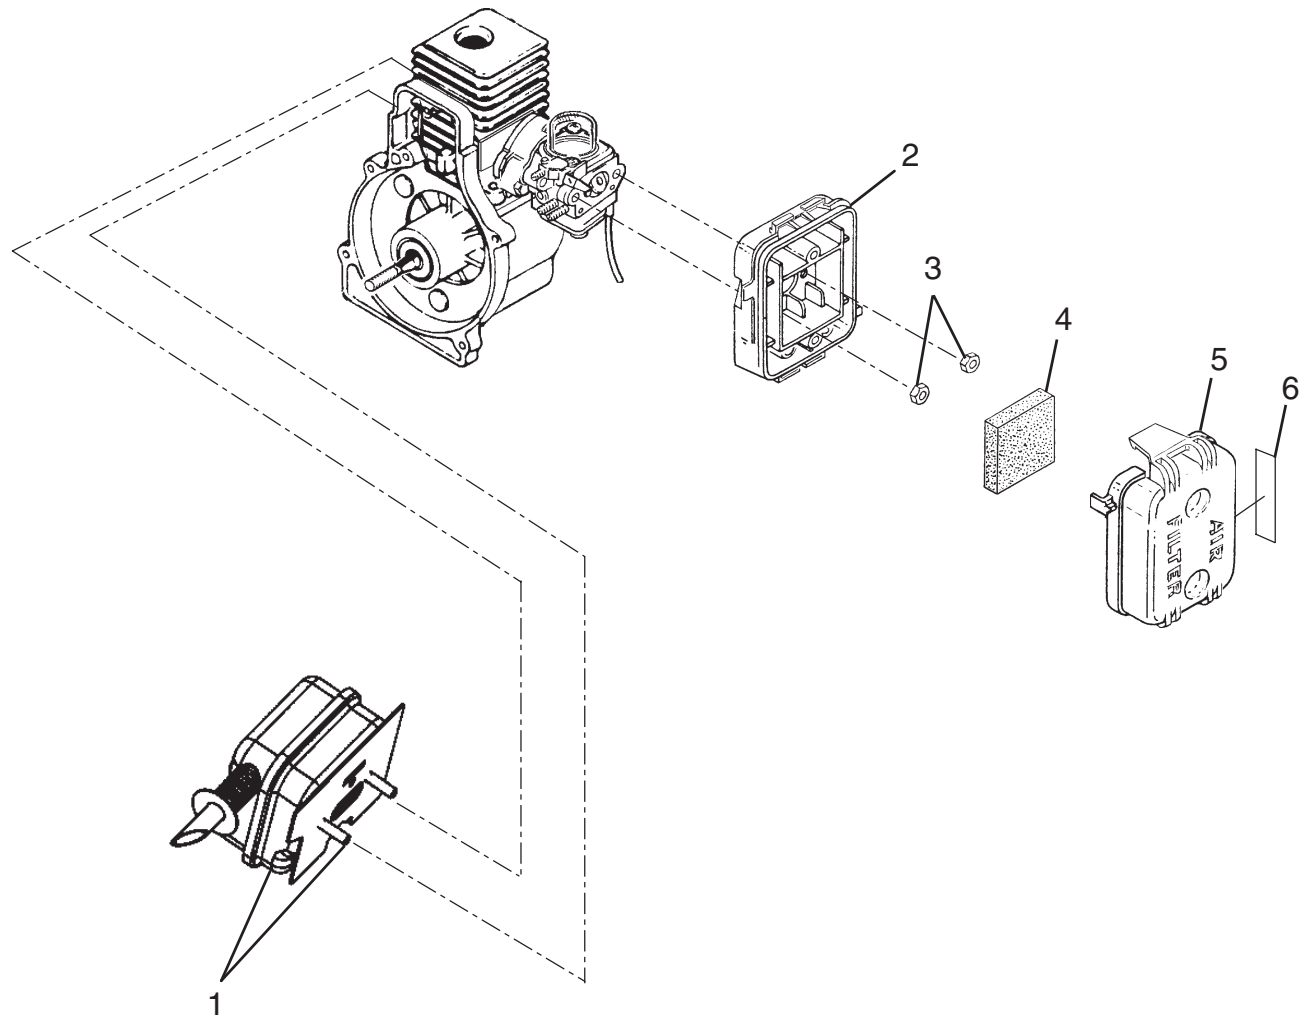

For Parts Call 606-678-9623 or 606-561-4983

HOMELITE BLOWER - MODEL NUMBER UT08120 & UT08931

MUFFLER AND AIR CLEANER

PARTS LIST

KEY NO.	PART NO.	DESCRIPTION	QTY.	KEY NO.	PART NO.	DESCRIPTION	QTY.
1	983895001 PA01668	MUFFLER COMPLETE (UT08120) MUFFLER COMPLETE (UT08931).....	1	4	98760	AIR FILTER.....	1
2	09217	AIR FILTER BOX	1	5	09218	AIR FILTER COVER.....	1
3	81208	* HEX NUT (10-24)	2	6	983904001	CHOKE DECAL.....	1

*STANDARD HARDWARE ITEM – MAY BE PURCHASED LOCALLY