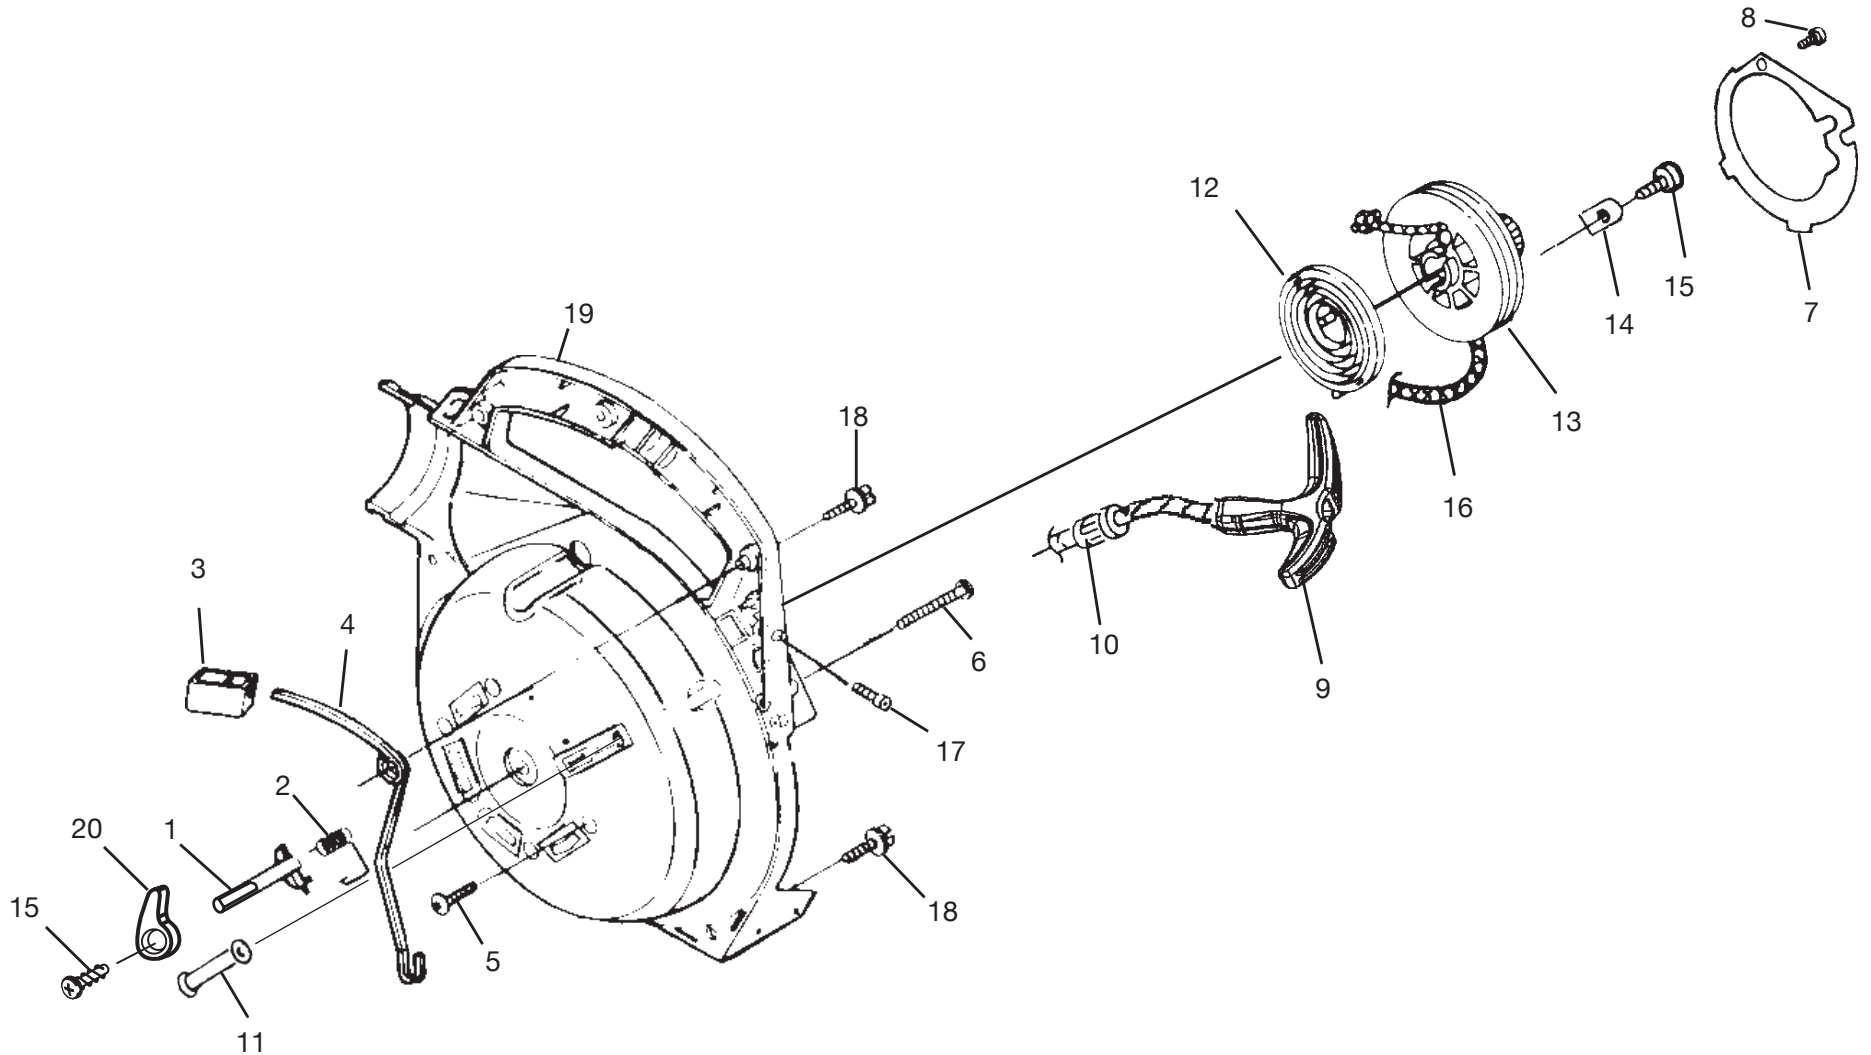

PARTS LIST

KEY NO.	PART NO.	DESCRIPTION	QTY.	KEY NO.	PART NO.	DESCRIPTION	QTY.
1	983928001	SHORT BLOCK (30cc).....	1	9	PS01565	* SCREW (10-24 x 9/16 in. PAN HD.).....	4
2	985524002	30cc CYLINDER	1	10	82376	* SCREW (#8 x 1/2 in. PAN HD.)	3
3	985259001	CYLINDER GASKET	1	11	82563	* SCREW (#10 x 3/4 in. TORX TRUSS HD.).....	1
4	PS02807	* SCREW (12-24 x 3/4 in. TORX PAN HD.)	3	12	PS06314	SHROUD.....	1
5	984543001	30cc PISTON AND ROD.....	1	13	983924001	ZIP START DECAL.....	1
6	985607001	PISTON RING	2				
7	PS02130	CRANKCASE COVER.....	1				
8	06443A	CRANKCASE GASKET	1				

*STANDARD HARDWARE ITEM – MAY BE PURCHASED LOCALLY

For Parts Call 606-678-9623 or 606-561-4983

HOMELITE BLOWER - MODEL NUMBER UT08120 & UT08931

MUFFLER AND AIR CLEANER

PARTS LIST

KEY NO.	PART NO.	DESCRIPTION	QTY.	KEY NO.	PART NO.	DESCRIPTION	QTY.
1	983895001 PA01668	MUFFLER COMPLETE (UT08120) MUFFLER COMPLETE (UT08931).....	1	4	98760	AIR FILTER.....	1
2	09217	AIR FILTER BOX	1	5	09218	AIR FILTER COVER.....	1
3	81208	* HEX NUT (10-24)	2	6	983904001	CHOKE DECAL.....	1

*STANDARD HARDWARE ITEM – MAY BE PURCHASED LOCALLY

STARTER

PARTS LIST

KEY NO.	PART NO.	DESCRIPTION	QTY.	KEY NO.	PART NO.	DESCRIPTION	QTY.
1	983864001	THROTTLE LATCH	1	13	98770A	STARTER PULLEY	1
2	00370	THROTTLE LATCH SPRING	1	14	98791	RETAINING BRACKET	2
3	00367	THROTTLE TRIGGER	1	15	82541	* SCREW (10-24 x 1/2 in. TORX TRUSS HD.) ..	3
4	00369A	THROTTLE LEVER.....	1	16	9789901	STARTER ROPE.....	1
5	82538	* SCREW (10-24 x 3/4 in. TRUSS HD.).....	4	17	PS82146	* SCREW (8-32 x 5/8 in. FIL. HD.).....	1
6	JA416903	* SCREW (10 x 1-5/8 in. HEX HD.).....	1	18	82563	* SCREW (10-14 x 3/4 in. TORX TRUSS HD.) ..	5
7	00374	ROTOR PLATE.....	1	19	PS03167	INNER VOLUTE HOUSING.....	1
8	82528	* SCREW (#6 x 1 3/8).....	1	20	983856001	THROTTLE CONTROL KNOB	1
9	5946702	STARTER GRIP (YELLOW)	1				
10	969811A	BUSHING STARTER	1				
11	00364B	STARTER ROPE GUIDE.....	1				
12	A98773A	SPRING AND CONTAINER.....	1				