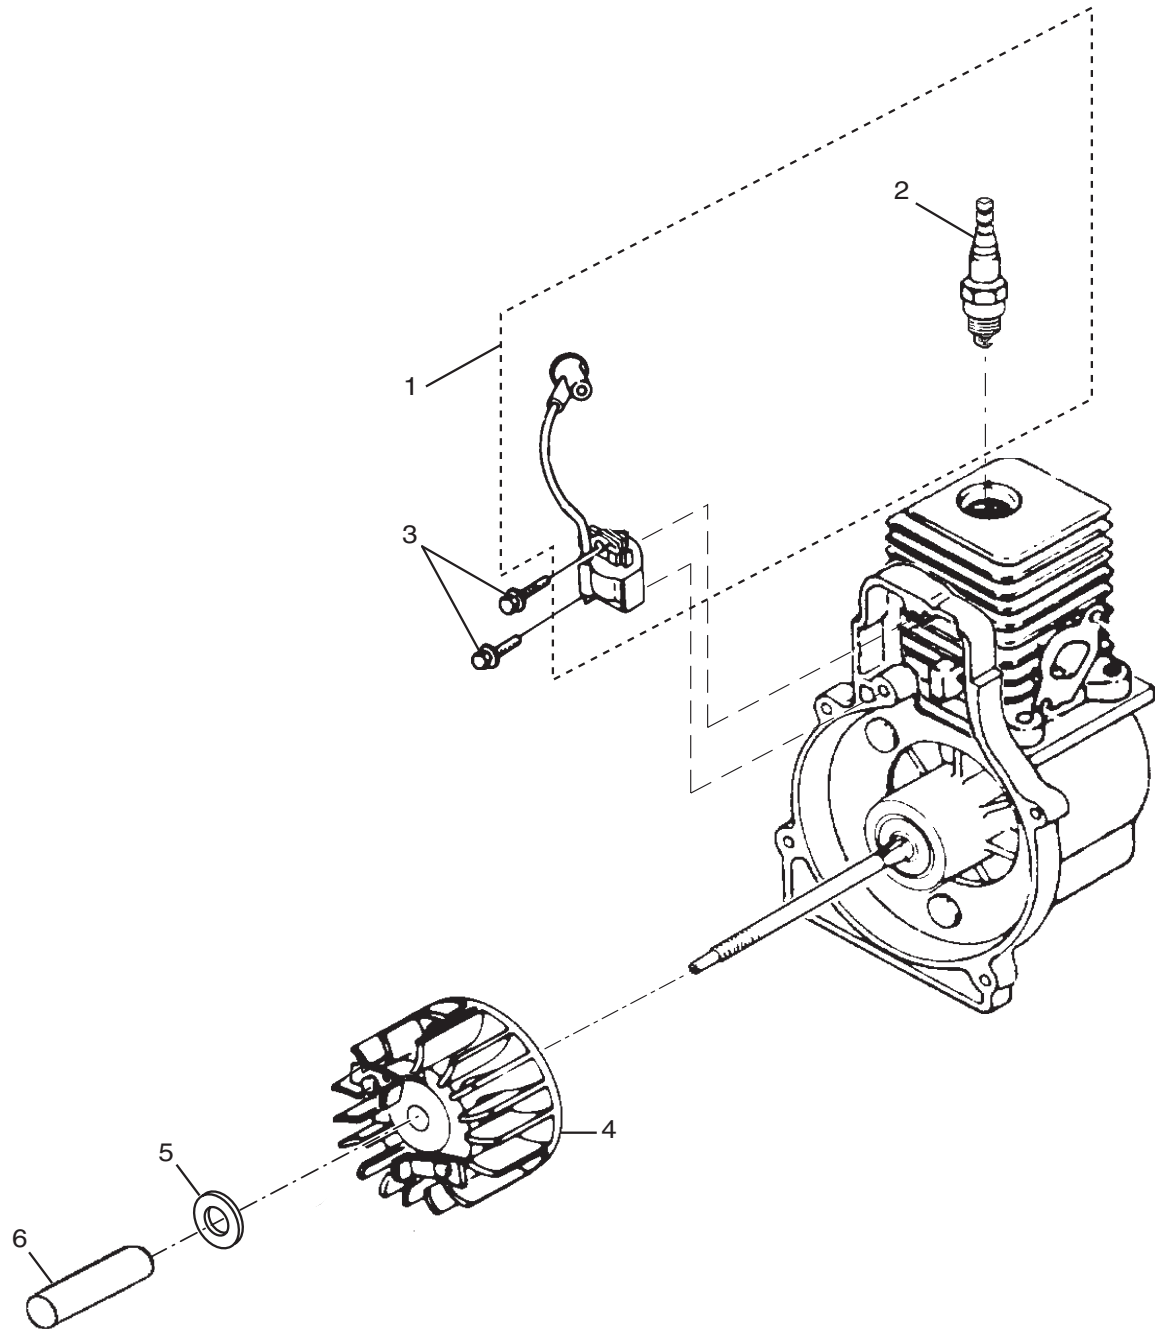

For Parts Call 606-678-9623 or 606-561-4983

HOMELITE BLOWER - MODEL NUMBER UT08120 & UT08931

IGNITION AND ROTOR

PARTS LIST

KEY NO.	PART NO.	DESCRIPTION	QTY.	KEY NO.	PART NO.	DESCRIPTION	QTY.
1	985122001	IGNITION KIT WITH MODULE.....	1	4	984521001	ROTOR AND STARTER PAWLS	1
2	PS02227	SPARK PLUG.....	1	5	95479A	FLAT WASHER.....	1
3	82540	* SCREW (8-32 x 1 in. TORX PAN HD.)	2	6	PS03566	FAN SPACER.....	1

*STANDARD HARDWARE ITEM – MAY BE PURCHASED LOCALLY