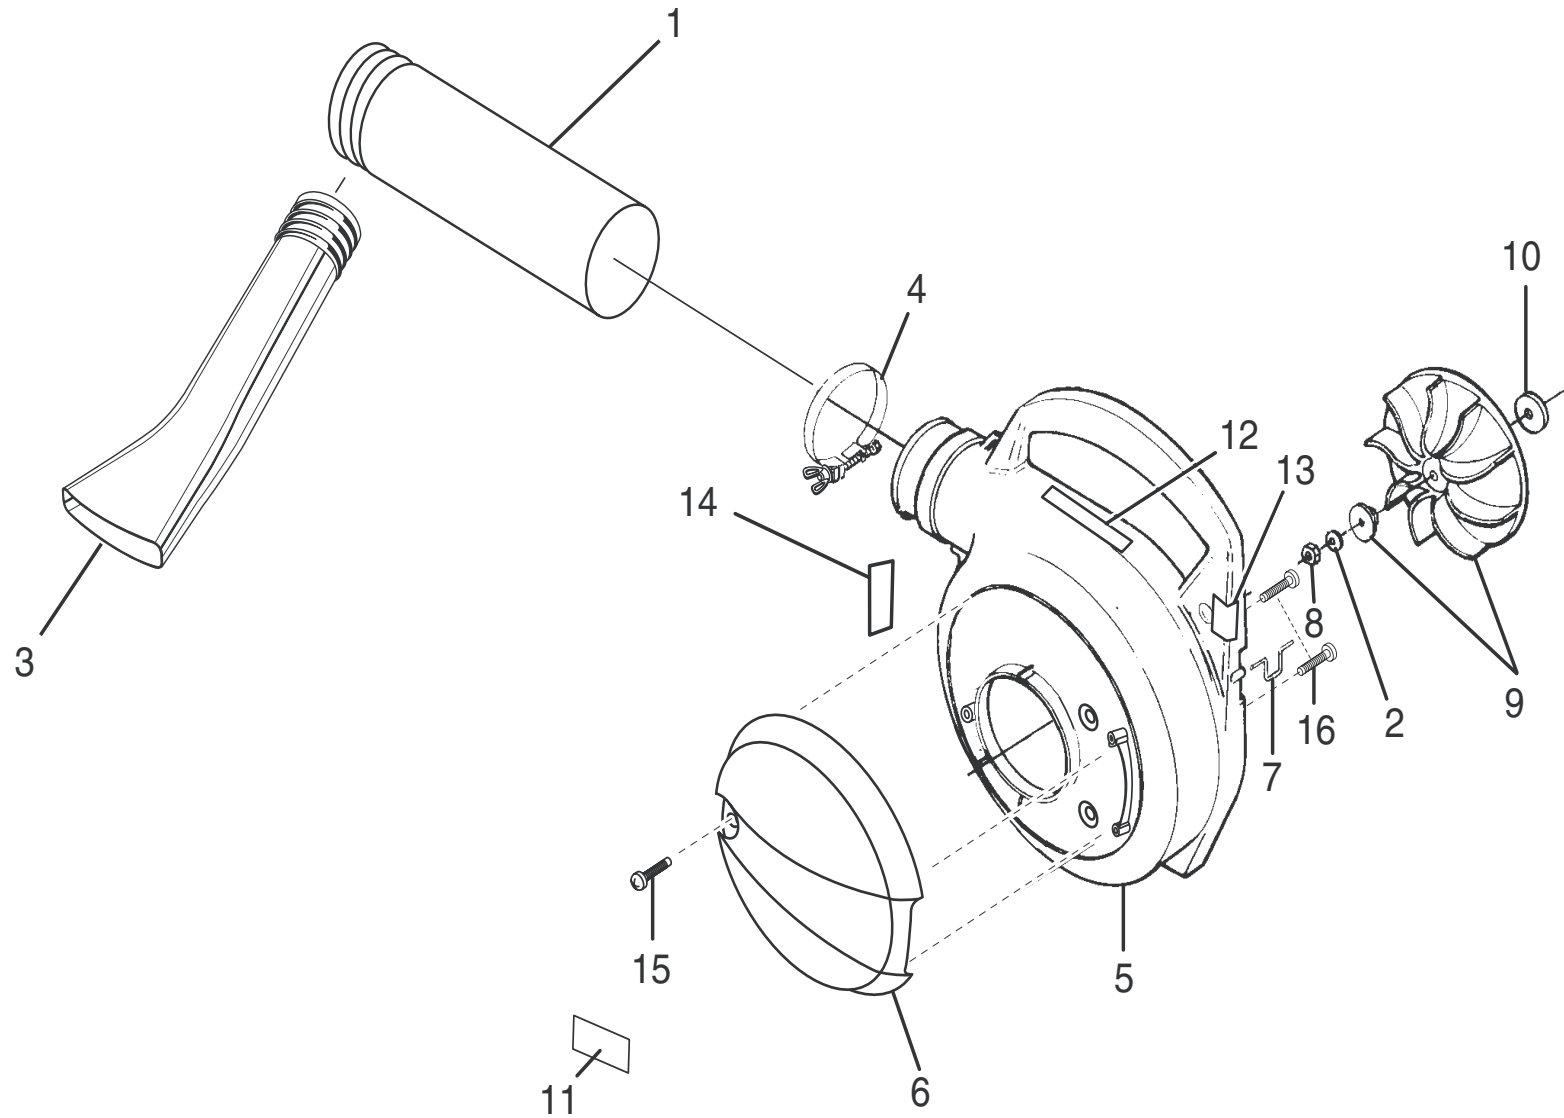

*STANDARD HARDWARE ITEM – MAY BE PURCHASED LOCALLY

STARTER

PARTS LIST

KEY NO.	PART NO.	DESCRIPTION	QTY.	KEY NO.	PART NO.	DESCRIPTION	QTY.
1	983864001	THROTTLE LATCH	1	13	98770A	STARTER PULLEY	1
2	00370	THROTTLE LATCH SPRING	1	14	98791	RETAINING BRACKET	2
3	00367	THROTTLE TRIGGER	1	15	82541	* SCREW (10-24 x 1/2 in. TORX TRUSS HD.) ..	3
4	00369A	THROTTLE LEVER.....	1	16	9789901	STARTER ROPE.....	1
5	82538	* SCREW (10-24 x 3/4 in. TRUSS HD.).....	4	17	PS82146	* SCREW (8-32 x 5/8 in. FIL. HD.).....	1
6	JA416903	* SCREW (10 x 1-5/8 in. HEX HD.).....	1	18	82563	* SCREW (10-14 x 3/4 in. TORX TRUSS HD.) ..	5
7	00374	ROTOR PLATE.....	1	19	PS03167	INNER VOLUTE HOUSING.....	1
8	82528	* SCREW (#6 x 1 3/8).....	1	20	983856001	THROTTLE CONTROL KNOB	1
9	5946702	STARTER GRIP (YELLOW)	1				
10	969811A	BUSHING STARTER	1				
11	00364B	STARTER ROPE GUIDE.....	1				
12	A98773A	SPRING AND CONTAINER.....	1				

*STANDARD HARDWARE ITEM – MAY BE PURCHASED LOCALLY

For Parts Call 606-678-9623 or 606-561-4983

HOMELITE BLOWER - MODEL NUMBER UT08120 & UT08931

VOLUTE, FAN AND TUBES

PARTS LIST

KEY NO.	PART NO.	DESCRIPTION	QTY.
1	00372B	UPPER TUBE.....	1
2	03163	BELLVILLE WASHER (3/8 in.)	1
3	00373A	LOWER NOZZLE	1
4	983906001	CLAMP WITH FASTENERS	1
5	983857002	OUTER VOLUTE HOUSING.....	1
6	983861001	DOOR	1
7	00398	WIRE LOOP	1
8	81124A	* HEX NUT (3/8-24)	1
9	984911001	BLOWER FAN KIT.....	1
10	03165	FLAT WASHER.....	1
11	984921001	DOOR YARD BROOM DECAL.....	1
12	983901001	WARNING DECAL	1
13	983903001	OUTER VOLUTE DECAL	1
14	983912001	FAN INTAKE DECAL	1
15	617205001	* SCREW (1/4-20).....	1
16	82541	* SCREW (10-24 X 1/2 in. TORX TRUSS HD.)	2
	983000-254	OPERATOR'S MANUAL	
	983000-254R	REPAIR SHEET (REV:00)	
	10/07/04		