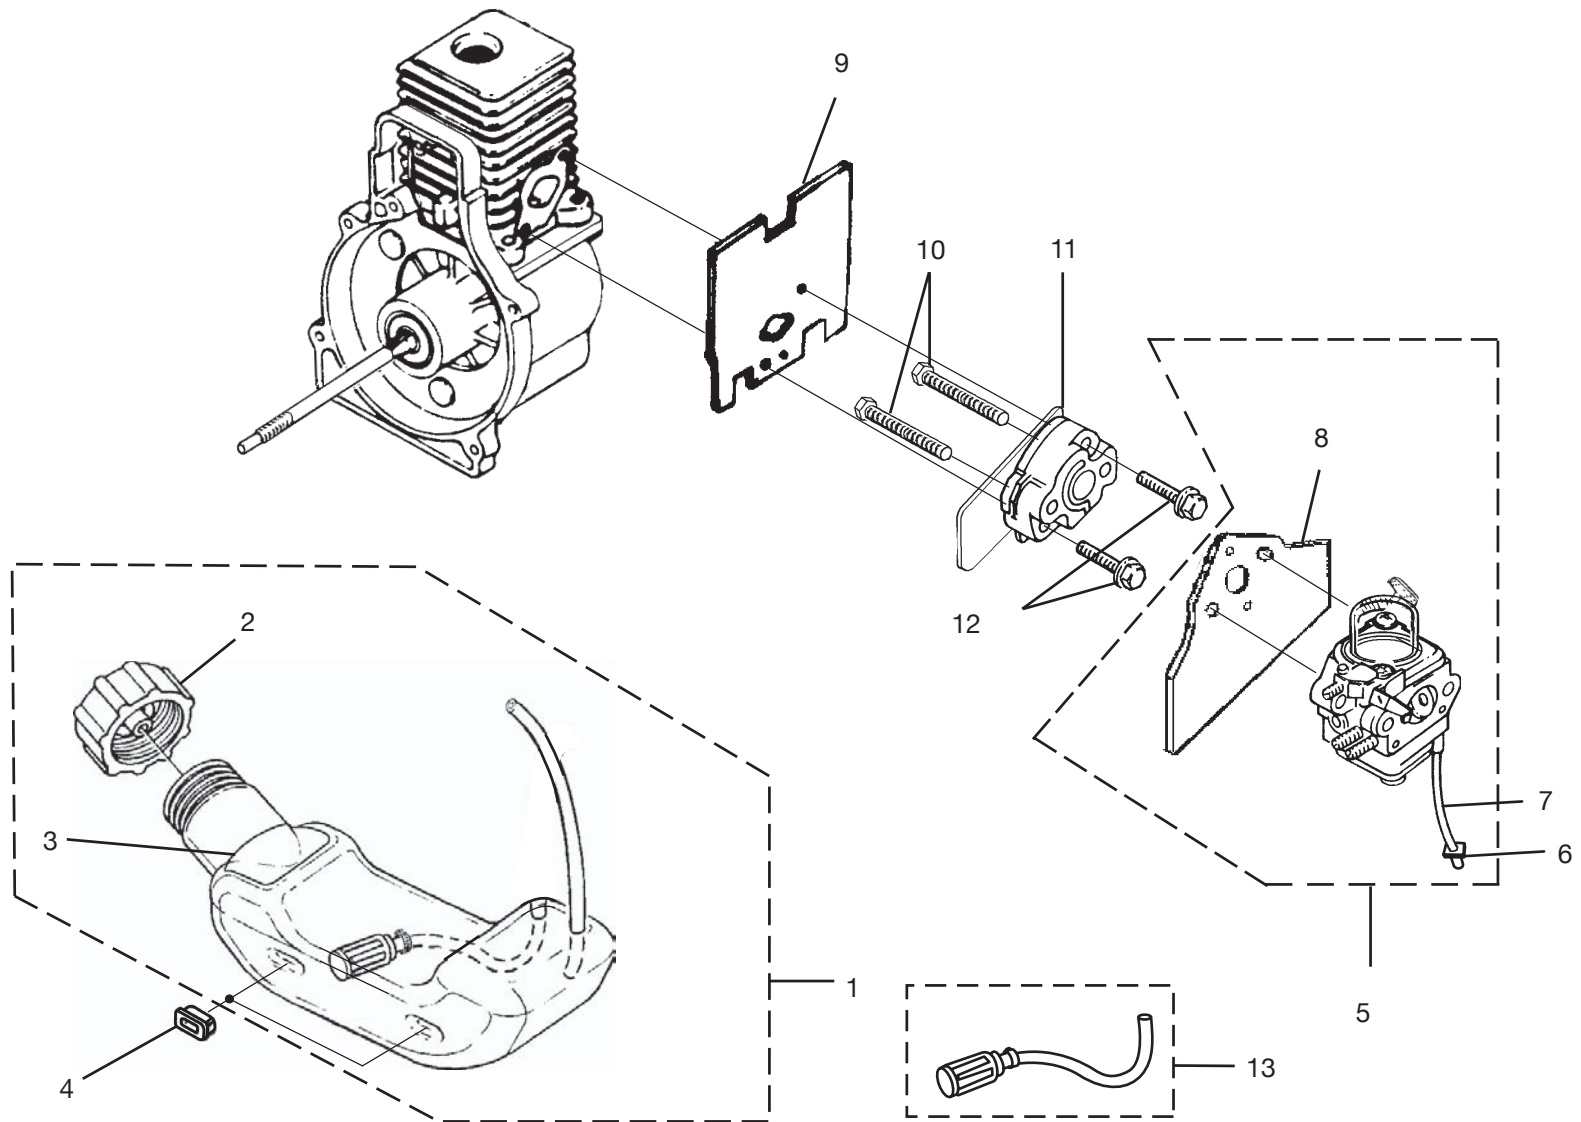

PARTS LIST

KEY NO.	PART NO.	DESCRIPTION	QTY.	KEY NO.	PART NO.	DESCRIPTION	QTY.
1	983928001	SHORT BLOCK (30cc).....	1	9	PS01565	* SCREW (10-24 x 9/16 in. PAN HD.).....	4
2	985524002	30cc CYLINDER	1	10	82376	* SCREW (#8 x 1/2 in. PAN HD.)	3
3	985259001	CYLINDER GASKET	1	11	82563	* SCREW (#10 x 3/4 in. TORX TRUSS HD.).....	1
4	PS02807	* SCREW (12-24 x 3/4 in. TORX PAN HD.)	3	12	PS06314	SHROUD.....	1
5	984543001	30cc PISTON AND ROD.....	1	13	983924001	ZIP START DECAL.....	1
6	985607001	PISTON RING	2				
7	PS02130	CRANKCASE COVER.....	1				
8	06443A	CRANKCASE GASKET	1				

*STANDARD HARDWARE ITEM – MAY BE PURCHASED LOCALLY

For Parts Call 606-678-9623 or 606-561-4983

HOMELITE BLOWER - MODEL NUMBER UT08120 & UT08931

IGNITION AND ROTOR

PARTS LIST

KEY NO.	PART NO.	DESCRIPTION	QTY.	KEY NO.	PART NO.	DESCRIPTION	QTY.
1	985122001	IGNITION KIT WITH MODULE.....	1	4	984521001	ROTOR AND STARTER PAWLS	1
2	PS02227	SPARK PLUG.....	1	5	95479A	FLAT WASHER.....	1
3	82540	* SCREW (8-32 x 1 in. TORX PAN HD.)	2	6	PS03566	FAN SPACER.....	1

*STANDARD HARDWARE ITEM – MAY BE PURCHASED LOCALLY

For Parts Call 606-678-9623 or 606-561-4983

HOMELITE BLOWER - MODEL NUMBER UT08120 & UT08931

CARBURETOR AND FUEL TANK

PARTS LIST

KEY NO.	PART NO.	DESCRIPTION	QTY.	KEY NO.	PART NO.	DESCRIPTION	QTY.
1	984907001	FUEL TANK KIT.....	1	8	983925001	CARBURETOR GASKET	1
2	A09116	FUEL TANK CAP.....	1	9	00775A	HEAT DAM GASKET	1
3	08684	HEAT SHIELD	1	10	04474	* SCREW (10-24 x 1 in. HEX HD.).....	2
4	98792	RUBBER BUMPER	3	11	98768A	HEAT DAM	1
5	985232001	CARBURETOR KIT	1	12	093221	* SCREW (10-24 x 1.110 in. PAN HD.).....	2
6	985304001	INLINE FUEL FITTING	1	13	985077001	FUEL FILTER KIT	1
7	0143912	RUBBER TUBBING (3 in.).....	1				