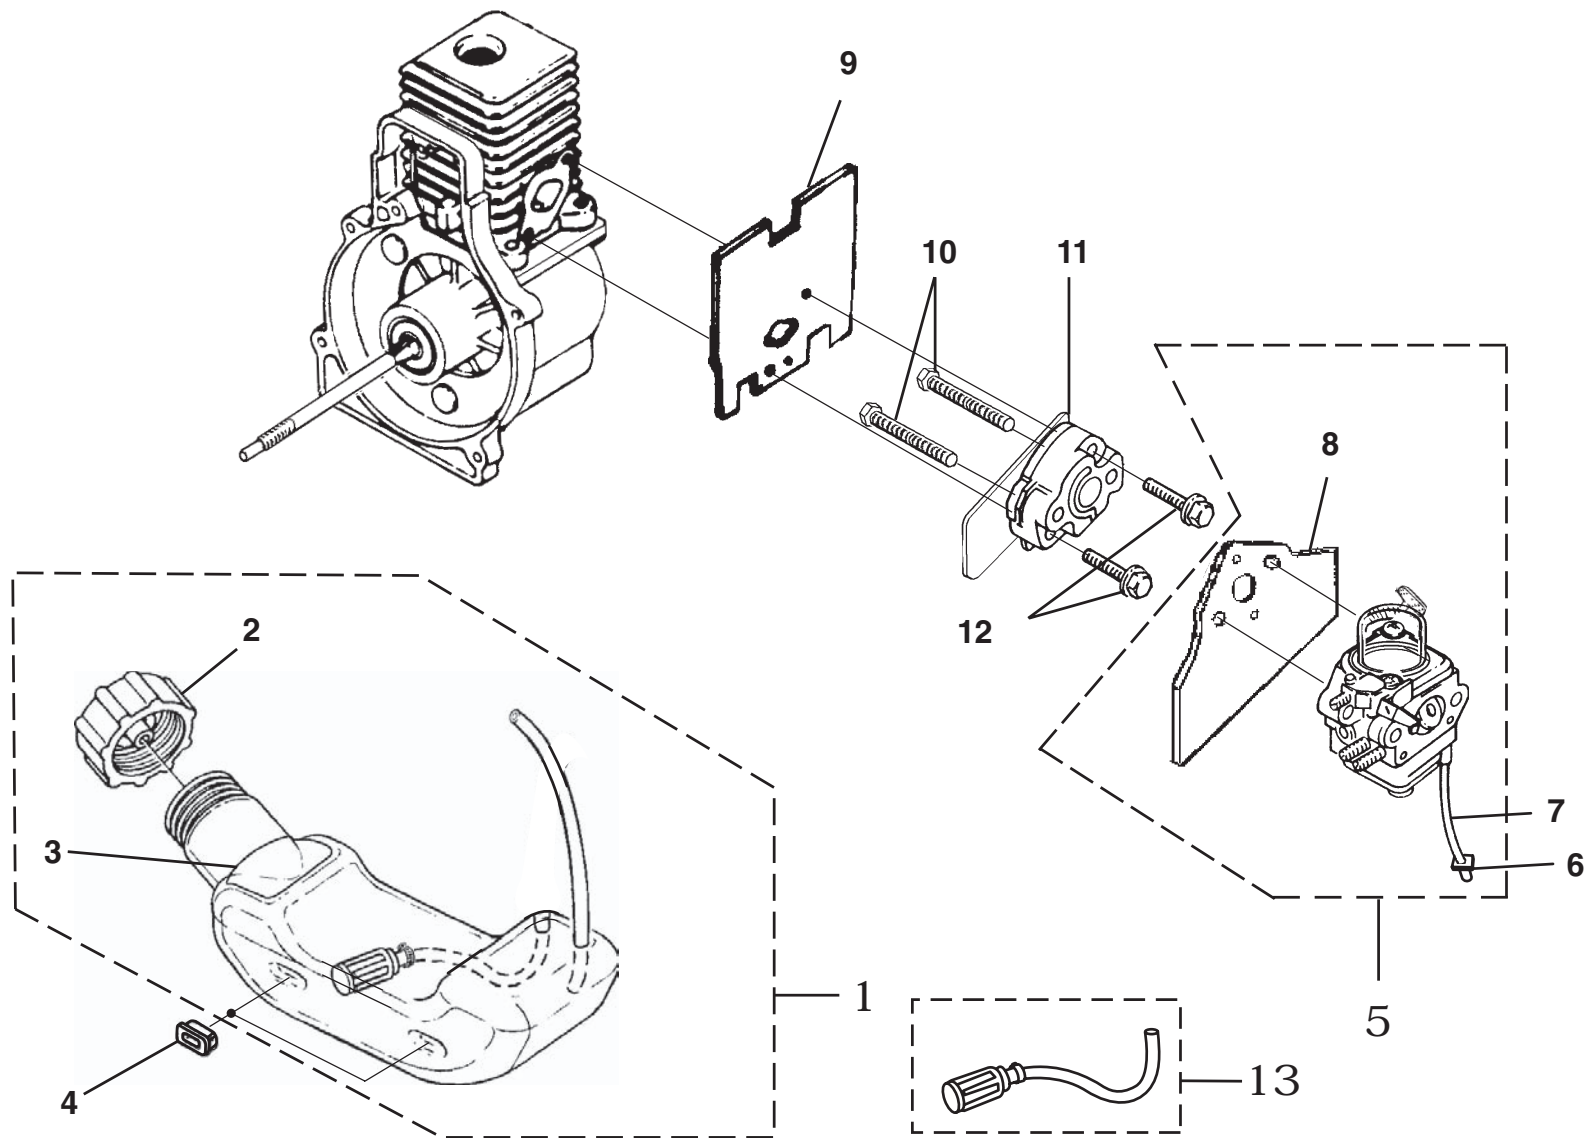

INTERNAL ENGINE

PARTS LIST

KEY NO.	PART NO.	DESCRIPTION	QTY.	KEY NO.	PART NO.	DESCRIPTION	QTY.
1	983928001	SHORT BLOCK (30cc).....	1	9	PS01565	* SCREW (10-24 x 9/16 in. PAN HD.).....	4
2	985524002	30cc CYLINDER	1	10	02851	MALE TAB.....	1
3	985259001	CYLINDER GASKET	1	11	A07238	LEAD-GROUND TO HANDLE.....	1
4	PS02807	* SCREW (12-24 x 3/4 in. TORX PAN HD.)	3	12	82376	* SCREW (#8 x 1/2 in. PAN HD.)	3
5	984543001	30cc PISTON AND ROD	1	13	82563	* SCREW (#10 x 3/4 in. TORX TRUSS HD.).....	1
6	985607001	PISTON RING	2	14	PS06314	SHROUD.....	1
7	PS02130	CRANKCASE COVER.....	1	15	983924001	ZIP START DECAL.....	1
8	06443A	CRANKCASE GASKET	1				

*STANDARD HARDWARE ITEM – MAY BE PURCHASED LOCALLY

HOMELITE BLOWER - MODEL NUMBER UT08932

HOMELITE BLOWER - MODEL NUMBER UT08932

IGNITION AND ROTOR

PARTS LIST

<i>KEY NO.</i>	<i>PART NO.</i>	<i>DESCRIPTION</i>	<i>QTY.</i>	<i>KEY NO.</i>	<i>PART NO.</i>	<i>DESCRIPTION</i>	<i>QTY.</i>
1	985122001	IGNITION KIT WITH MODULE.....	1	4	984521001	ROTOR AND STARTER PAWLS	1
2	PS02227	SPARK PLUG.....	1	5	95479A	FLAT WASHER.....	1
3	82540	* SCREW (8-32 x 1 in. TORX PAN HD.)	2	6	PS03566	FAN SPACER.....	1

*STANDARD HARDWARE ITEM - MAY BE PURCHASED LOCALLY

HOMELITE BLOWER - MODEL NUMBER UT08932

HOMELITE BLOWER - MODEL NUMBER UT08932

CARBURETOR AND FUEL TANK

PARTS LIST

KEY NO.	PART NO.	DESCRIPTION	QTY.	KEY NO.	PART NO.	DESCRIPTION	QTY.
1	984907001	FUEL TANK KIT.....	1	8	983925001	CARBURETOR GASKET	1
2	A09116	FUEL TANK CAP.....	1	9	00775A	HEAT DAM GASKET	1
3	08684	HEAT SHIELD	1	10	04474	* SCREW (10-24 x 1 in. HEX HD.).....	2
4	98792	RUBBER BUMPER	3	11	98768A	HEAT DAM	1
5	985232001	CARBURETOR KIT	1	12	093221	* SCREW (10-24 x 1.110 in. PAN HD.).....	2
6	985304001	INLINE FUEL FITTING	1	13	985077001	FUEL FILTER KIT	1
7	0143912	RUBBER TUBBING (3 in.).....	1				