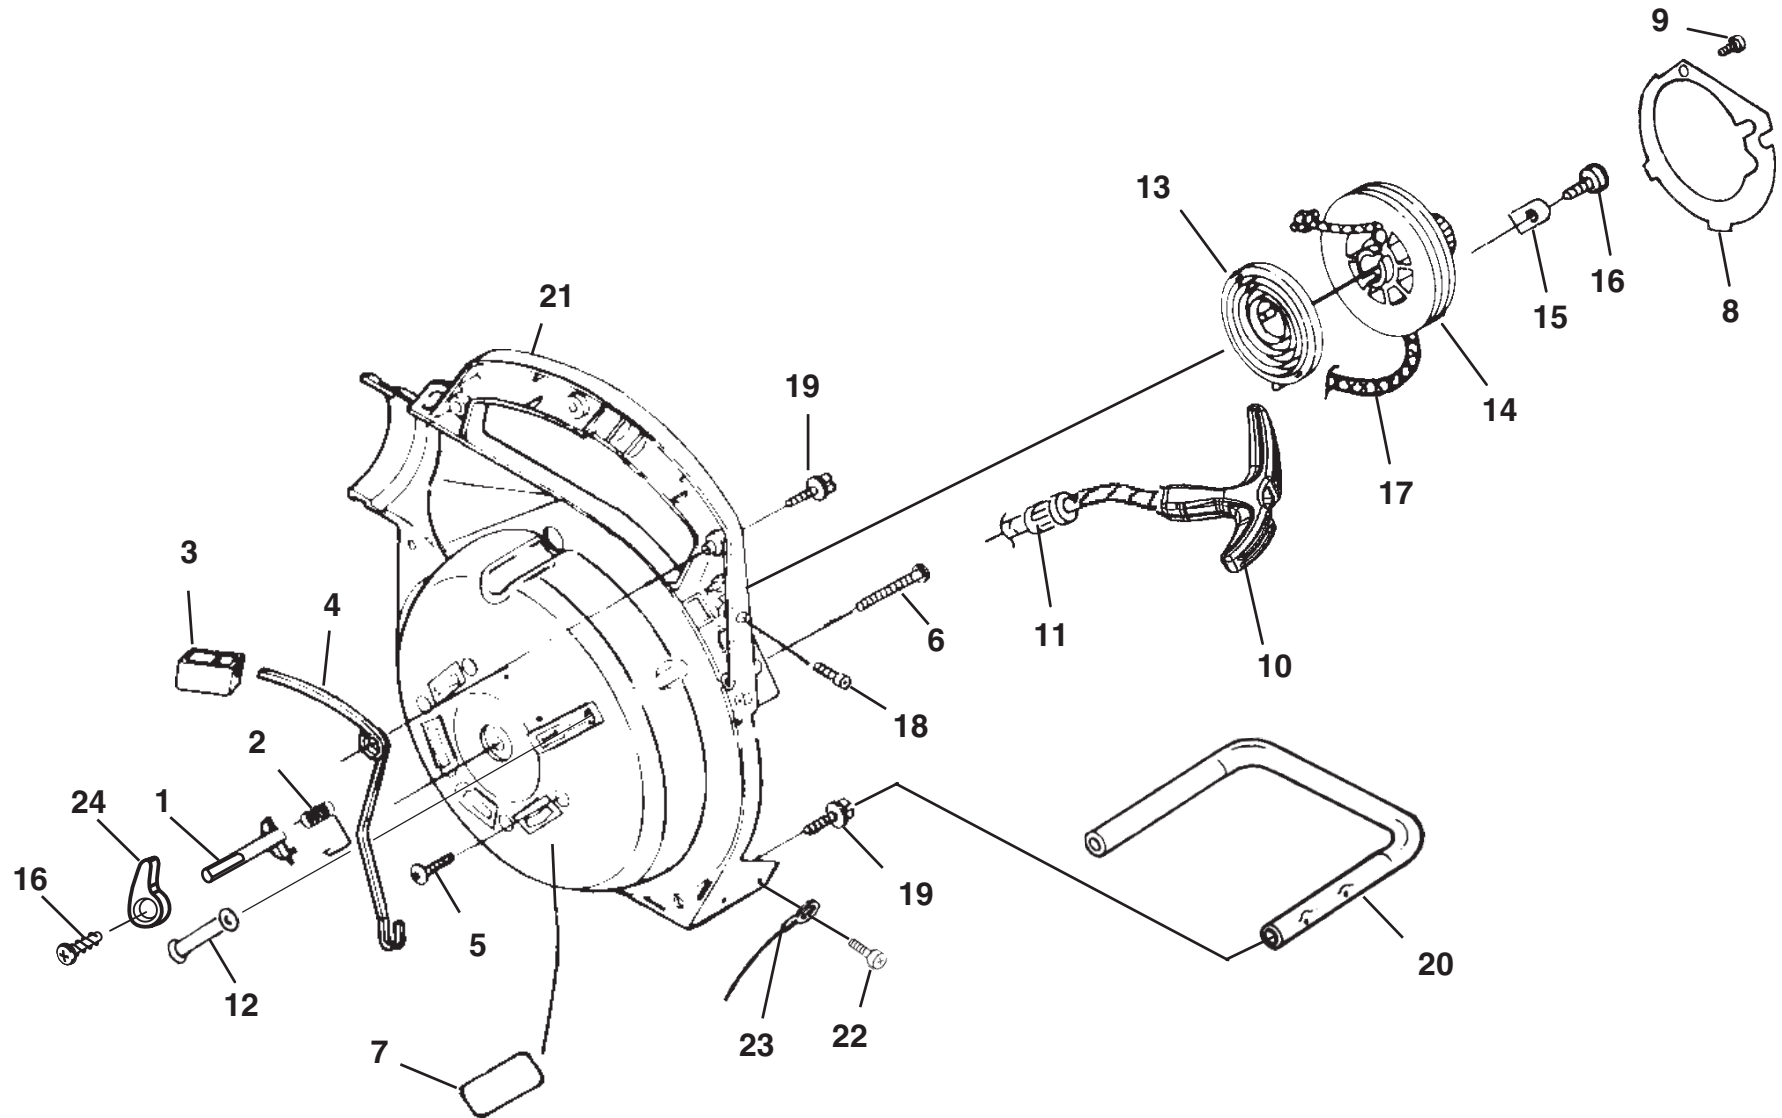

INTERNAL ENGINE

PARTS LIST

KEY NO.	PART NO.	DESCRIPTION	QTY.	KEY NO.	PART NO.	DESCRIPTION	QTY.
1	983928001	SHORT BLOCK (30cc).....	1	9	PS01565	* SCREW (10-24 x 9/16 in. PAN HD.).....	4
2	985524002	30cc CYLINDER	1	10	02851	MALE TAB.....	1
3	985259001	CYLINDER GASKET	1	11	A07238	LEAD-GROUND TO HANDLE.....	1
4	PS02807	* SCREW (12-24 x 3/4 in. TORX PAN HD.)	3	12	82376	* SCREW (#8 x 1/2 in. PAN HD.)	3
5	984543001	30cc PISTON AND ROD	1	13	82563	* SCREW (#10 x 3/4 in. TORX TRUSS HD.).....	1
6	985607001	PISTON RING	2	14	PS06314	SHROUD.....	1
7	PS02130	CRANKCASE COVER.....	1	15	983924001	ZIP START DECAL.....	1
8	06443A	CRANKCASE GASKET	1				

*STANDARD HARDWARE ITEM - MAY BE PURCHASED LOCALLY

HOMELITE BLOWER - MODEL NUMBER UT08932

HOMELITE BLOWER – MODEL NUMBER UT08932

STARTER

PARTS LIST

KEY NO.	PART NO.	DESCRIPTION	QTY.	KEY NO.	PART NO.	DESCRIPTION	QTY.
1	983864001	THROTTLE LATCH	1	13	A98773A	SPRING AND CONTAINER.....	1
2	00370	THROTTLE LATCH SPRING	1	14	98770A	STARTER PULLEY	1
3	00367	THROTTLE TRIGGER	1	15	98791	RETAINING BRACKET	2
4	00369A	THROTTLE LEVER.....	1	16	82541	* SCREW (10-24 x 1/2 in. TORX TRUSS HD.) ..	3
5	82538	* SCREW (10-24 x 3/4 in. TRUSS HD.).....	4	17	9789901	STARTER ROPE.....	1
6	JA416903	* SCREW (10 x 1-5/8 in. HEX HD.).....	1	18	PS82146	* SCREW (8-32 x 5/8 in. FIL. HD.).....	1
7	08684	HEAT SHEILD	5	19	82563	* SCREW (10-14 x 3/4 in. TORX TRUSS HD.) ..	5
8	00374	ROTOR PLATE.....	1	20	983918001	HANDLE.....	1
9	82528	* SCREW (#6 x 1 3/8).....	1	21	PS03167	INNER VOLUTE HOUSING.....	1
10	5946702	STARTER GRIP (YELLOW)	1	22	82348A	* SCREW (8-18 x 1/2 in. PAN HD.).....	2
11	969811A	BUSHING STARTER	1	23	A07238	LEAD-GROUND.....	1
12	00364B	STARTER ROPE GUIDE.....	1	24	983856001	THROTTLE CONTROL KNOB	1