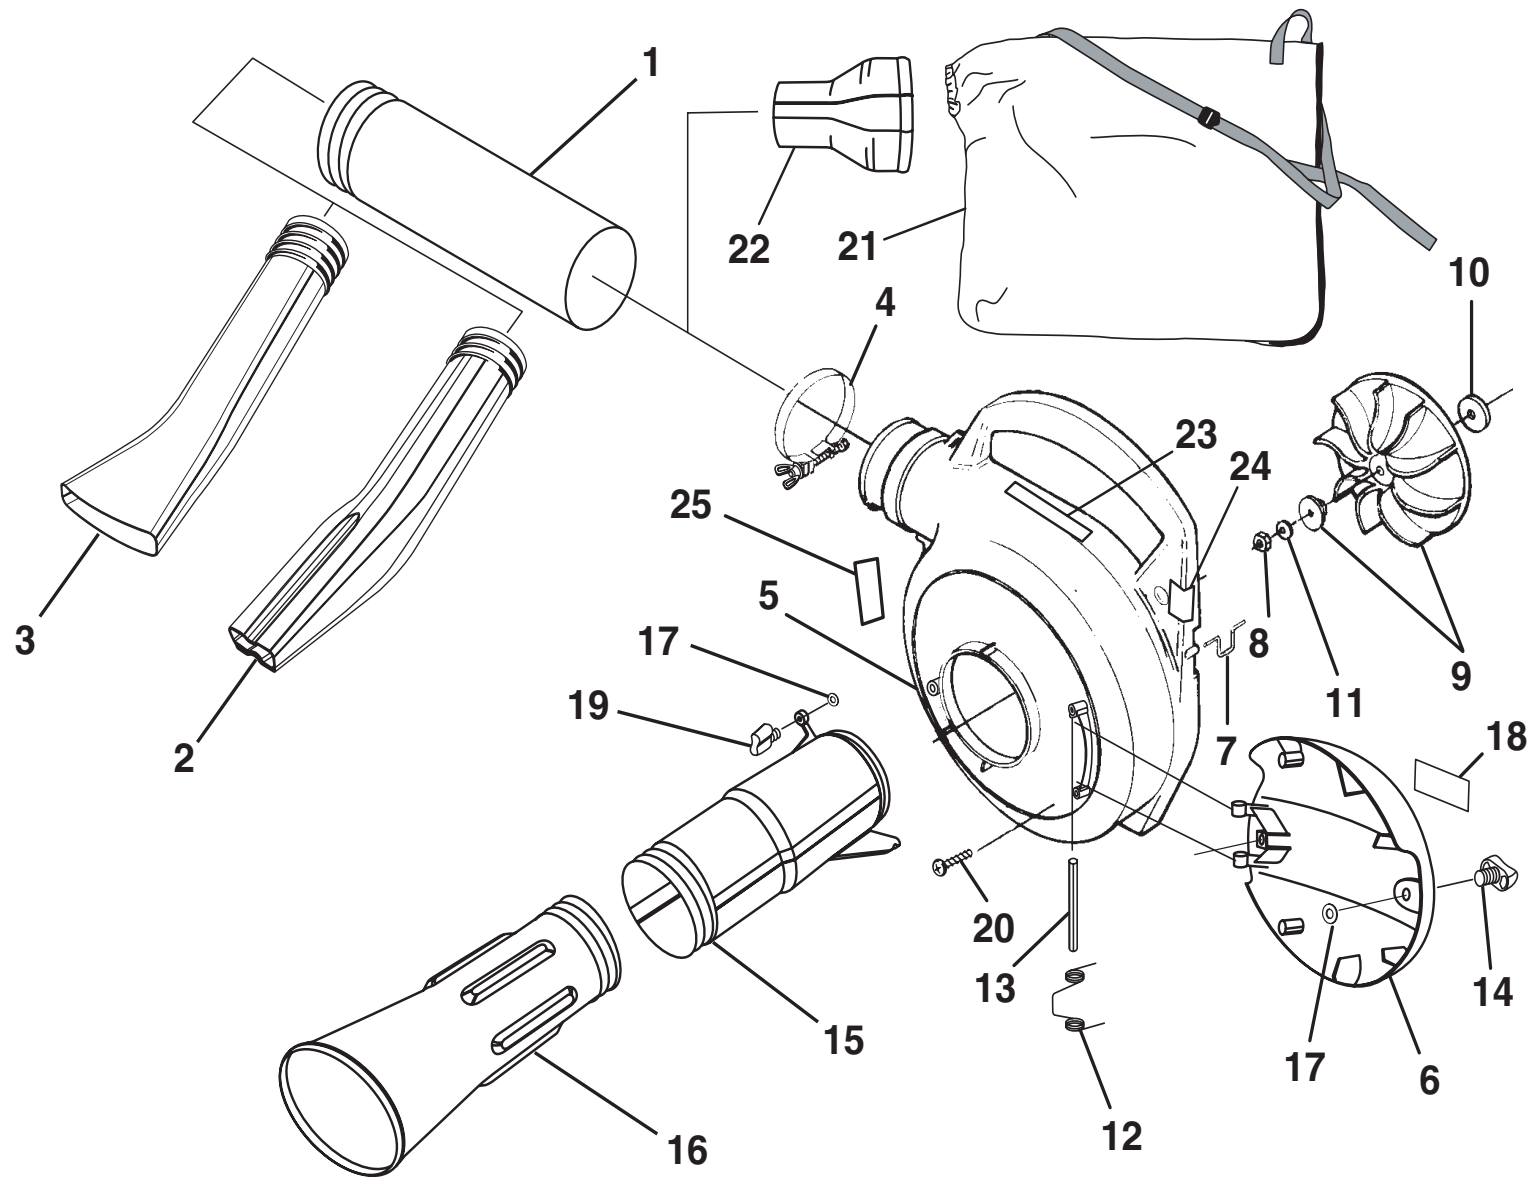

HOMELITE BLOWER - MODEL NUMBER UT08932

HOMELITE BLOWER – MODEL NUMBER UT08932

VOLUTE, FAN AND TUBES

PARTS LIST

KEY NO.	PART NO.	DESCRIPTION	QTY.	KEY NO.	PART NO.	DESCRIPTION	QTY.
1	983916001	UPPER TUBE.....	1	14	983898002	BLOWER KNOB.....	1
2	983913001	SWEEPER NOZZLE.....	1	15	983915001	UPPER VACUUM TUBE	1
3	00373A	LOWER NOZZLE	1	16	08202	LOWER VACUUM TUBE.....	1
4	983906001	CLAMP WITH FASTENERS	1	17	983905001	RETAINER.....	2
5	983857002	OUTER VOLUTE HOUSING.....	1	18	985201001	DOOR VAC ATTACK DECAL	1
6	983861001	DOOR	1	19	983898001	BLOWER KNOB.....	1
7	00398	WIRE LOOP	1	20	82541	* SCREW (10 x 1/2 in. TORX TRUSS HD.).....	2
8	81124A	* HEX NUT (3/8-24)	1	21	983914001	LEAF BAG.....	1
9	984911001	BLOWER FAN KIT.....	1	22	983917001	VACUUM BAG TUBE.....	1
10	03165	FLAT WASHER.....	1	23	983901001	WARNING DECAL	1
11	03163	BELLVILLE WASHER (3/8).....	1	24	983903001	OUTER VOLUTE DECAL	1
12	983863001	DOOR HINGE SPRING	1	25	983912001	FAN INTAKE DECAL	1
13	983862001	DOOR HINGE SHAFT	1		983000-257	OPERATOR'S MANUAL	
					983000-257R	REPAIR SHEET (REV.00)	
					10/06/2004		

*STANDARD HARDWARE ITEM – MAY BE PURCHASED LOCALLY