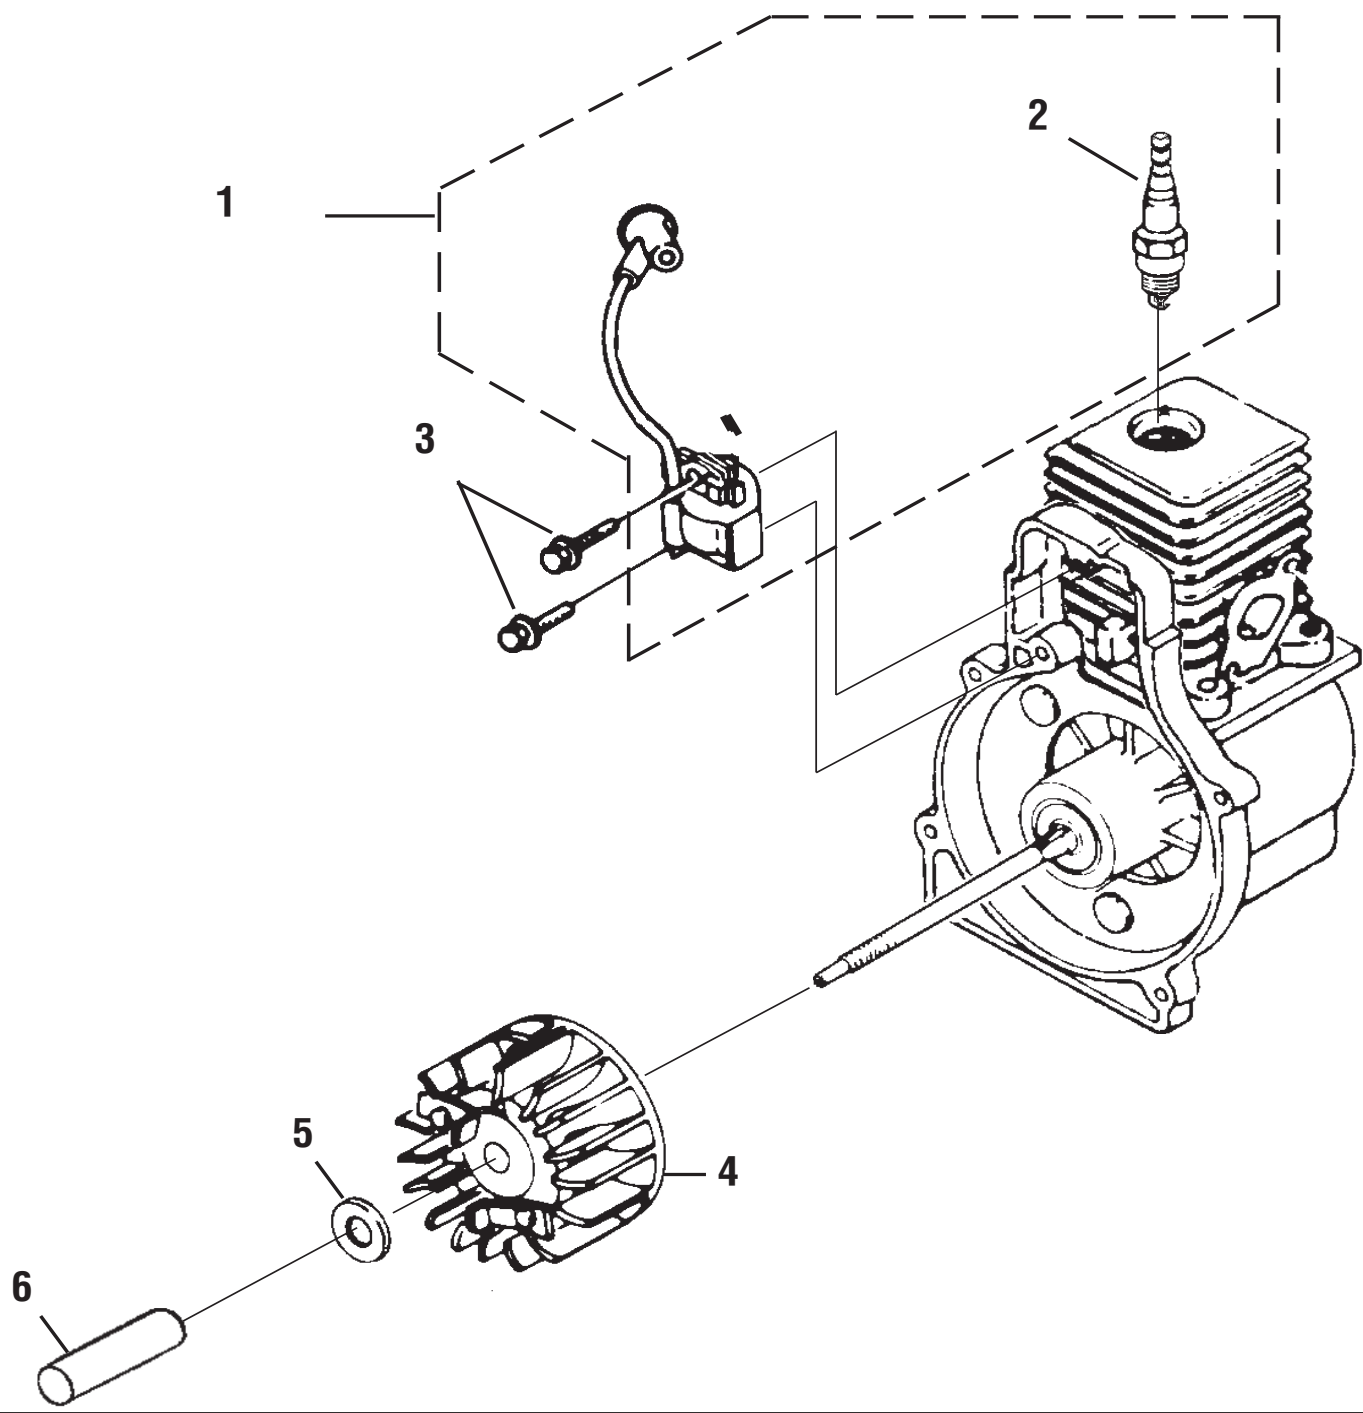

HOMELITE BLOWER - MODEL NUMBER UT08932

HOMELITE BLOWER - MODEL NUMBER UT08932

IGNITION AND ROTOR

PARTS LIST

<i>KEY NO.</i>	<i>PART NO.</i>	<i>DESCRIPTION</i>	<i>QTY.</i>	<i>KEY NO.</i>	<i>PART NO.</i>	<i>DESCRIPTION</i>	<i>QTY.</i>
1	985122001	IGNITION KIT WITH MODULE.....	1	4	984521001	ROTOR AND STARTER PAWLS	1
2	PS02227	SPARK PLUG.....	1	5	95479A	FLAT WASHER.....	1
3	82540	* SCREW (8-32 x 1 in. TORX PAN HD.)	2	6	PS03566	FAN SPACER.....	1

*STANDARD HARDWARE ITEM - MAY BE PURCHASED LOCALLY