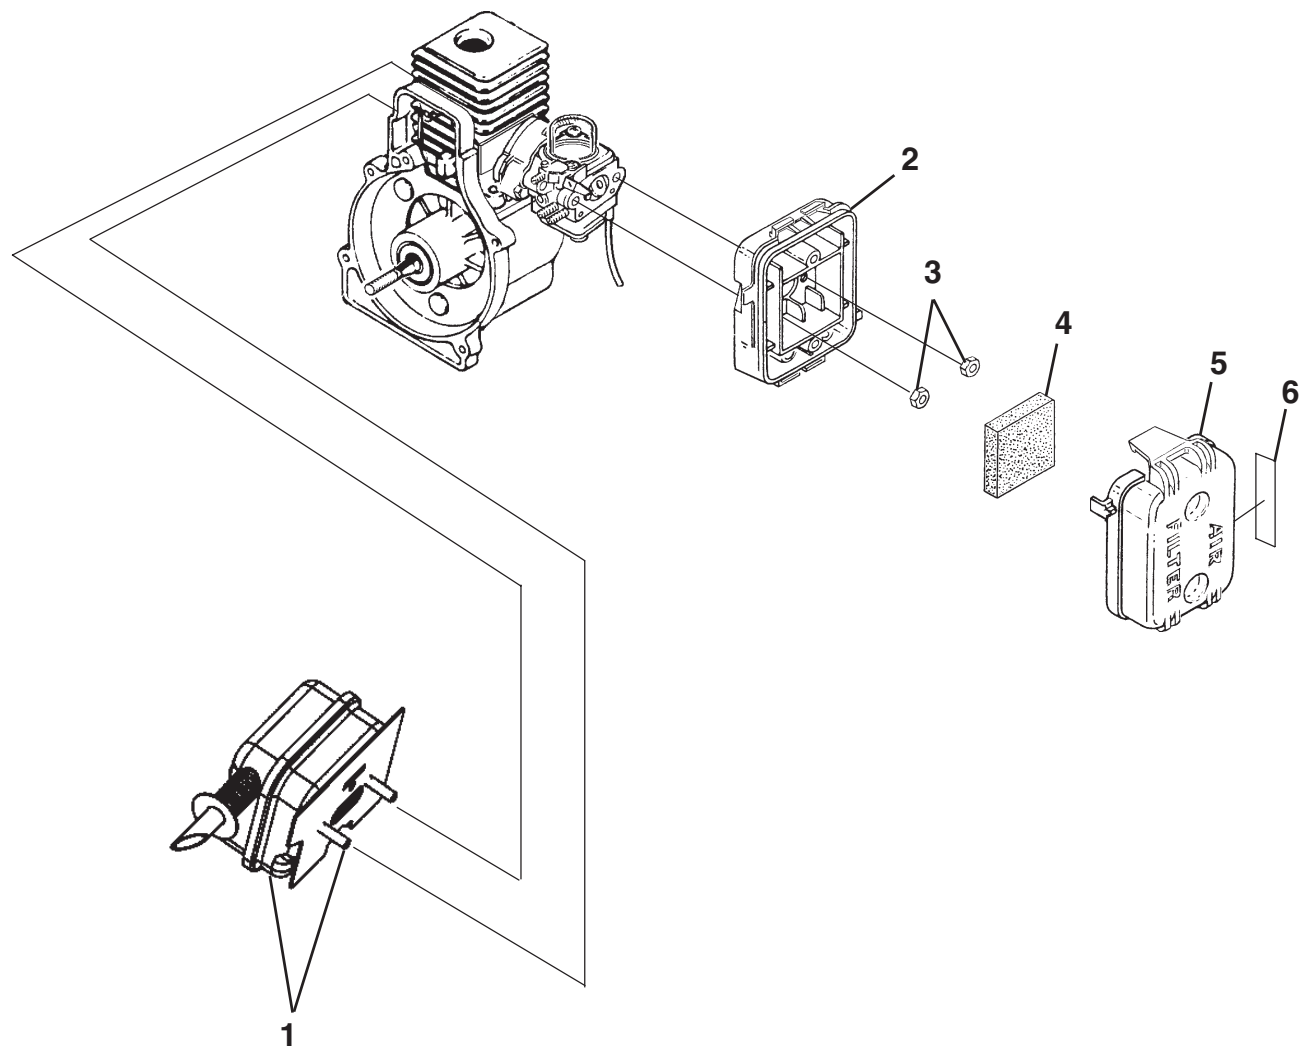

HOMELITE BLOWER - MODEL NUMBER UT08932

HOMELITE BLOWER - MODEL NUMBER UT08932

MUFFLER AND AIR CLEANER

PARTS LIST

KEY NO.	PART NO.	DESCRIPTION	QTY.	KEY NO.	PART NO.	DESCRIPTION	QTY.
1	PA01668	MUFFLER COMPLETE	1	4	98760	AIR FILTER.....	1
2	09217	AIR FILTER BOX	1	5	09218	AIR FILTER COVER.....	1
3	81208	* HEX NUT (10-24)	2	6	983904001	CHOKE DECAL.....	1

*STANDARD HARDWARE ITEM - MAY BE PURCHASED LOCALLY