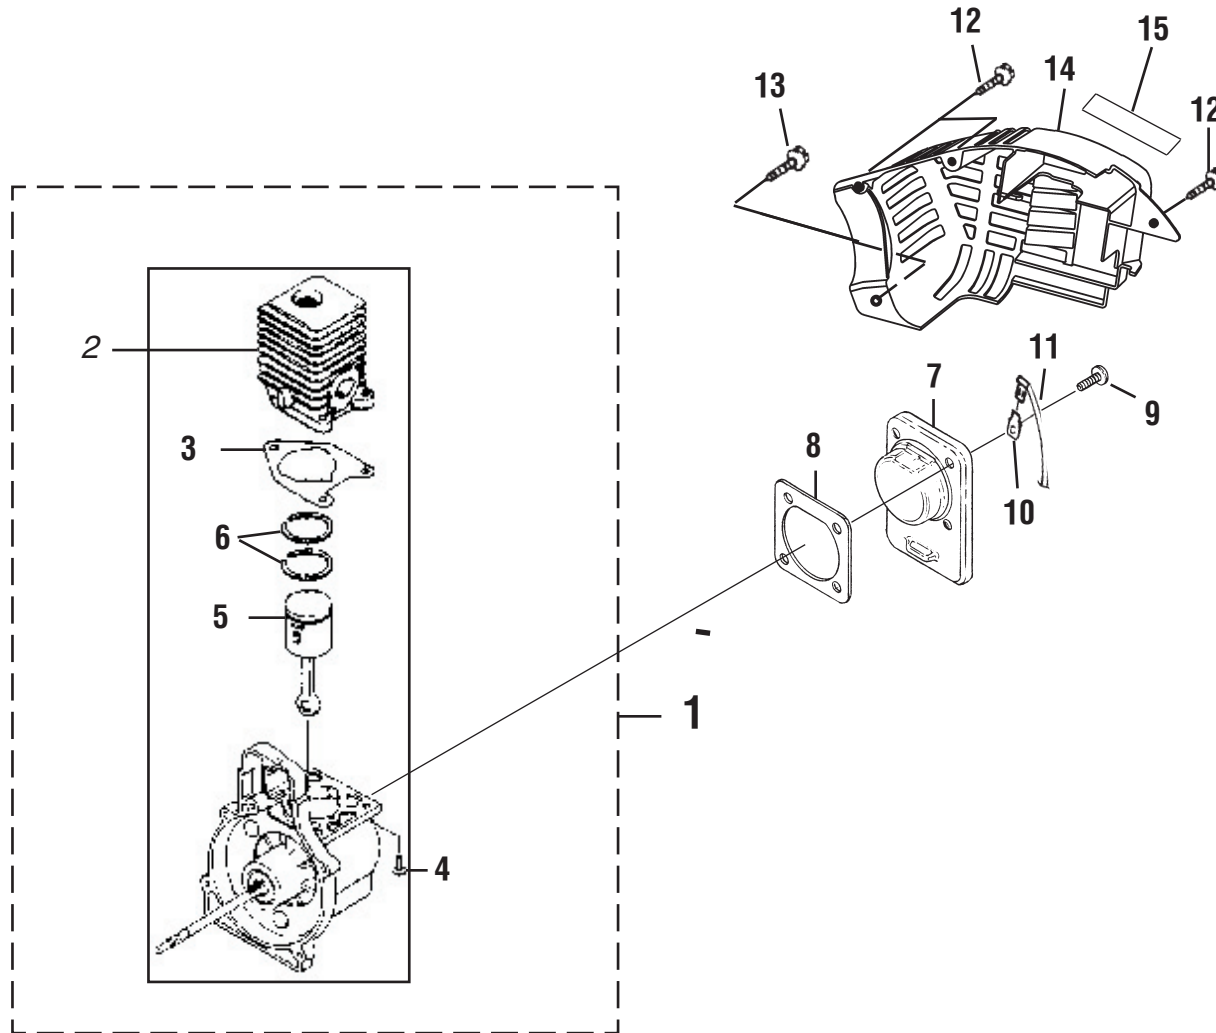

HOMELITE BLOWER - MODEL NUMBER UT08932

HOMELITE BLOWER – MODEL NUMBER UT08932

INTERNAL ENGINE

PARTS LIST

KEY NO.	PART NO.	DESCRIPTION	QTY.	KEY NO.	PART NO.	DESCRIPTION	QTY.
1	983928001	SHORT BLOCK (30cc).....	1	9	PS01565	* SCREW (10-24 x 9/16 in. PAN HD.).....	4
2	985524002	30cc CYLINDER	1	10	02851	MALE TAB.....	1
3	985259001	CYLINDER GASKET	1	11	A07238	LEAD-GROUND TO HANDLE.....	1
4	PS02807	* SCREW (12-24 x 3/4 in. TORX PAN HD.)	3	12	82376	* SCREW (#8 x 1/2 in. PAN HD.)	3
5	984543001	30cc PISTON AND ROD	1	13	82563	* SCREW (#10 x 3/4 in. TORX TRUSS HD.).....	1
6	985607001	PISTON RING	2	14	PS06314	SHROUD.....	1
7	PS02130	CRANKCASE COVER.....	1	15	983924001	ZIP START DECAL.....	1
8	06443A	CRANKCASE GASKET	1				

*STANDARD HARDWARE ITEM – MAY BE PURCHASED LOCALLY