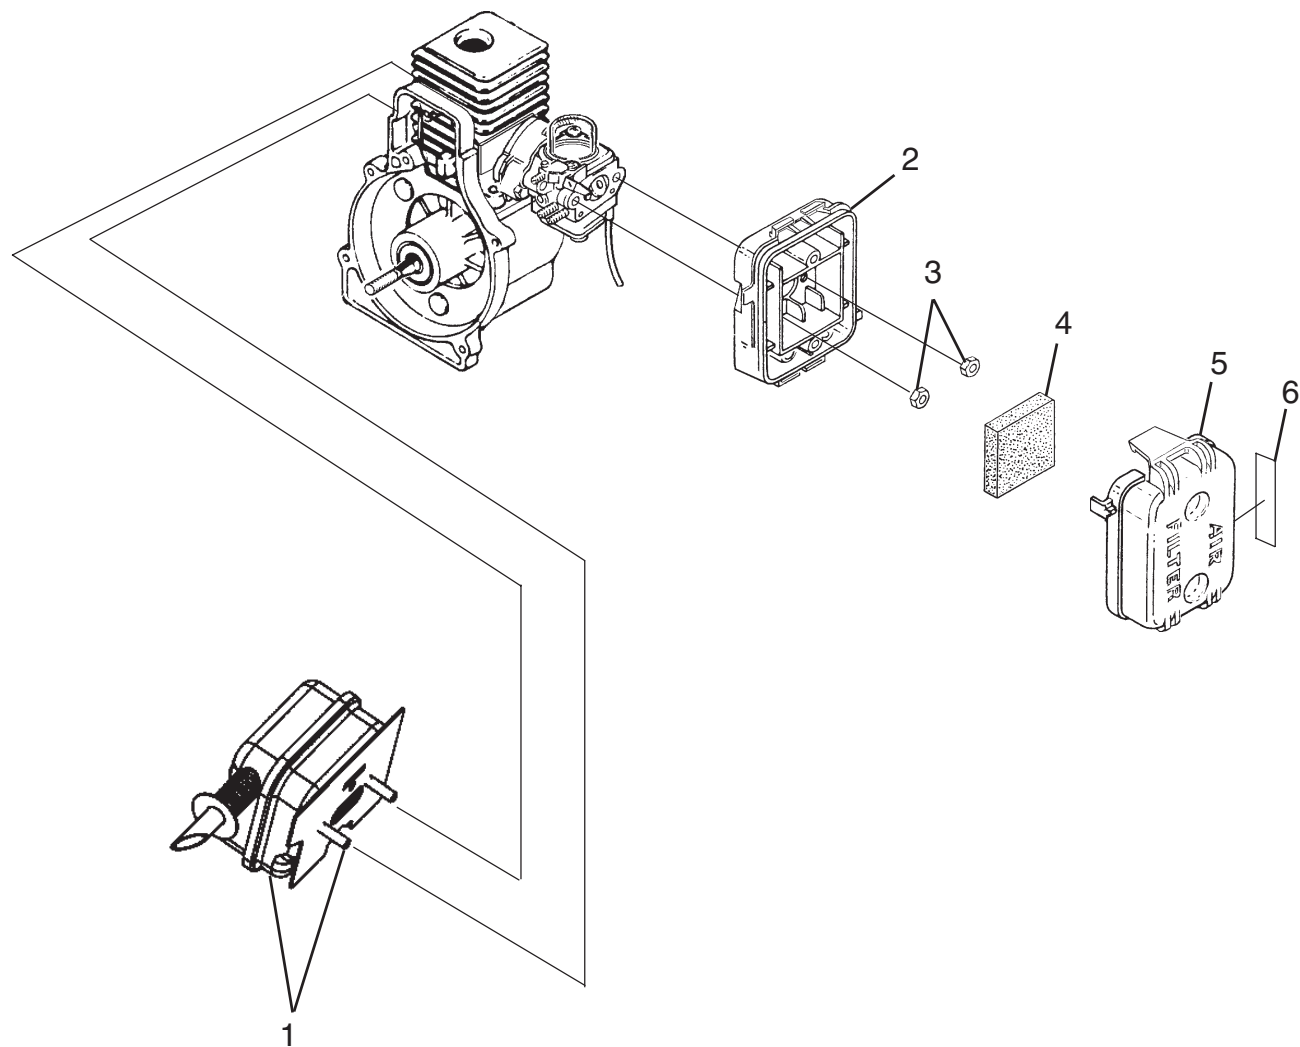

HOMELITE BLOWER - MODEL NUMBER UT08934

CARBURETOR AND FUEL TANK

PARTS LIST

KEY NO.	PART NO.	DESCRIPTION	QTY.	KEY NO.	PART NO.	DESCRIPTION	QTY.
1	984907001	FUEL TANK KIT.....	1	8	983925001	CARBURETOR GASKET	1
2	A09116	FUEL TANK CAP.....	1	9	00775A	HEAT DAM GASKET	1
3	08684	HEAT SHIELD	1	10	04474	* SCREW (10-24 x 1 in. HEX HD.).....	2
4	98792	RUBBER BUMPER	3	11	98768A	HEAT DAM	1
5	985232001	CARBURETOR KIT	1	12	093221	* SCREW (10-24 x 1.110 in. PAN HD.).....	2
6	985304001	INLINE FUEL FITTING	1	13	985077001	FUEL FILTER KIT	1
7	0143912	RUBBER TUBBING (3 in.).....	1				

*STANDARD HARDWARE ITEM - MAY BE PURCHASED LOCALLY

HOMELITE BLOWER - MODEL NUMBER UT08934