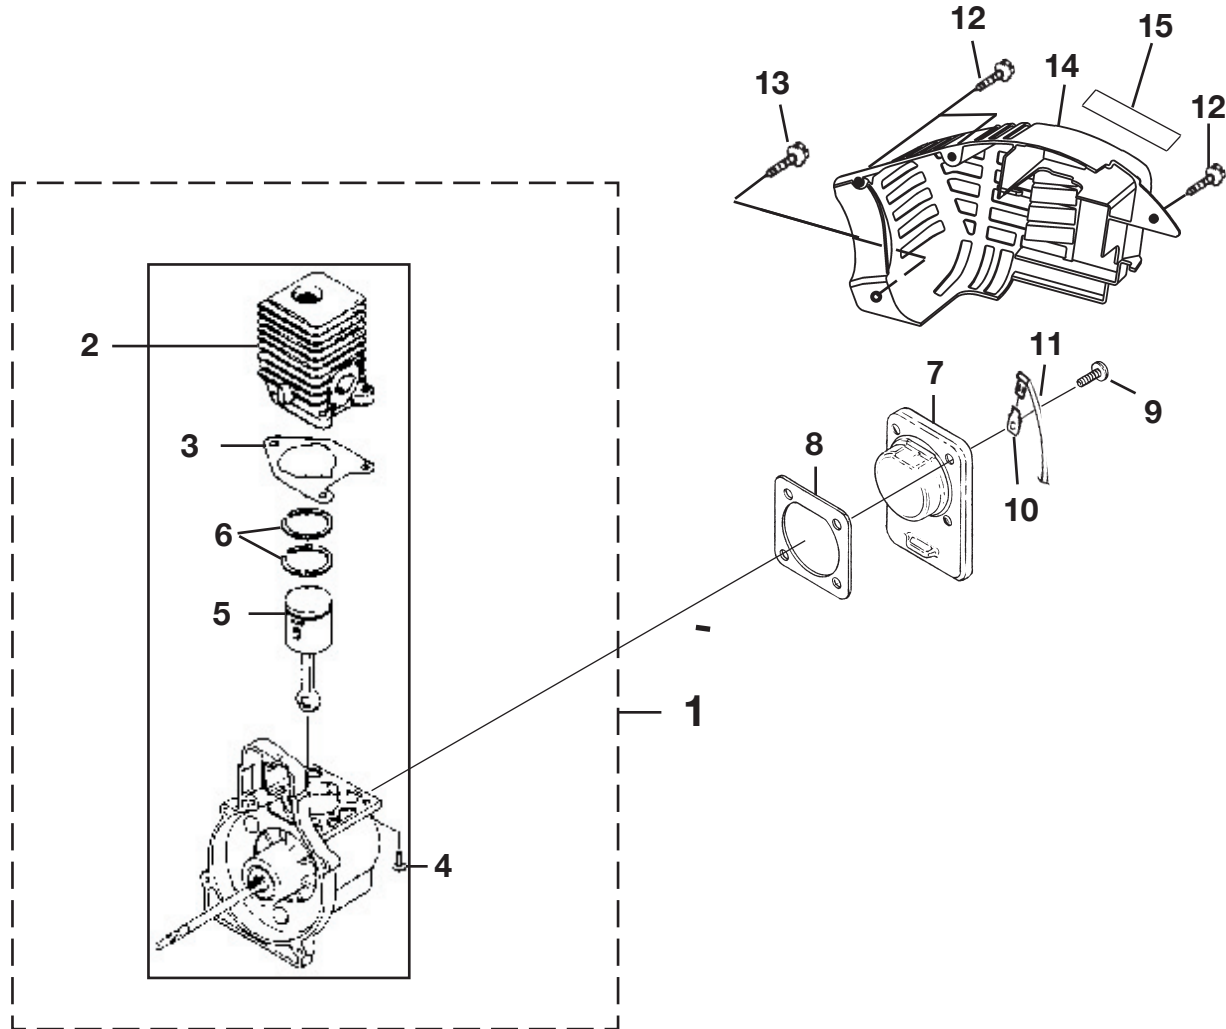

HOMELITE BLOWER - MODEL NUMBER UT08934

HOMELITE BLOWER - MODEL NUMBER UT08934

INTERNAL ENGINE

PARTS LIST

KEY NO.	PART NO.	DESCRIPTION	QTY.	KEY NO.	PART NO.	DESCRIPTION	QTY.
1	983928001	SHORT BLOCK (30cc).....	1	9	PS01565	* SCREW (10-24 x 9/16 in. PAN HD.).....	4
2	985524002	30cc CYLINDER	1	10	02851	MALE TAB.....	1
3	985259001	CYLINDER GASKET	1	11	A07238	LEAD-GROUND TO HANDLE.....	1
4	PS02807	* SCREW (12-24 x 3/4 in. TORX PAN HD.)	3	12	82376	* SCREW (#8 x 1/2 in. PAN HD.)	3
5	984543001	30cc PISTON AND ROD	1	13	82563	* SCREW (#10 x 3/4 in. TORX TRUSS HD.).....	1
6	985607001	PISTON RING	2	14	PS06314	SHROUD.....	1
7	PS02130	CRANKCASE COVER.....	1	15	983924001	ZIP START DECAL.....	1
8	06443A	CRANKCASE GASKET	1				

*STANDARD HARDWARE ITEM - MAY BE PURCHASED LOCALLY