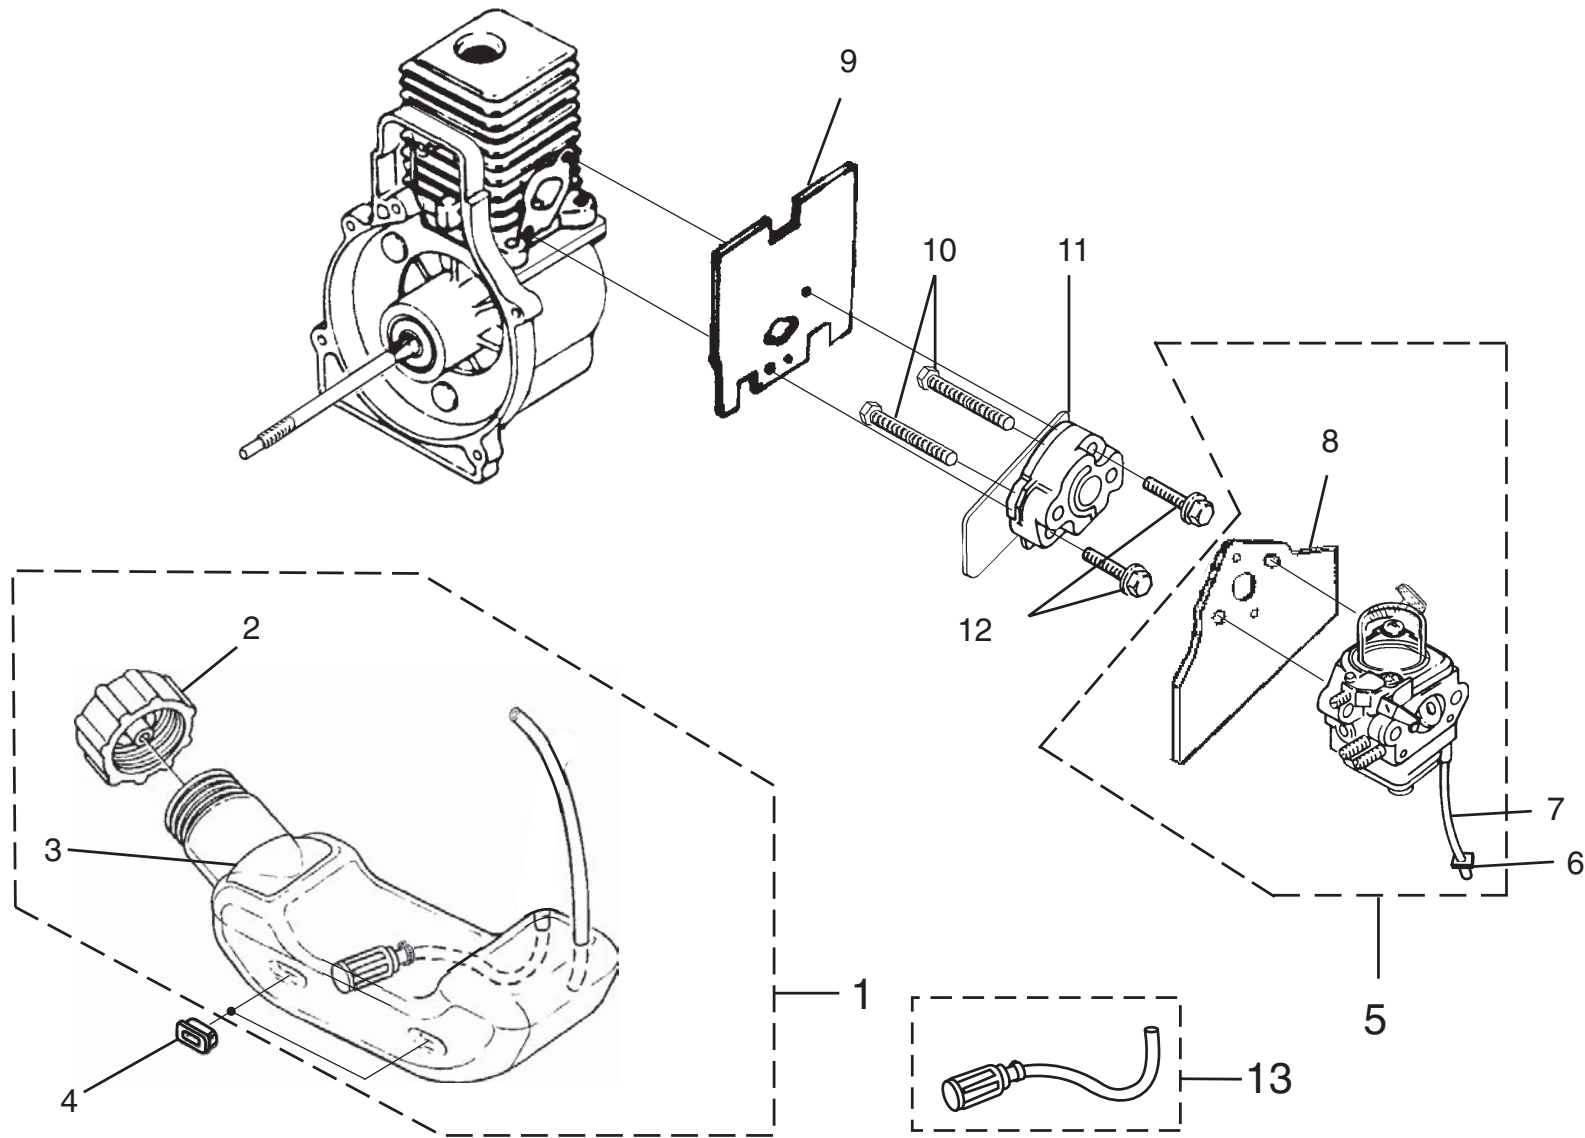

PARTS LIST

KEY NO.	PART NO.	DESCRIPTION	QTY.	KEY NO.	PART NO.	DESCRIPTION	QTY.
1	983928001	SHORT BLOCK (30cc).....	1	9	PS01565	* SCREW (10-24 x 9/16 in. PAN HD.).....	4
2	985524002	30cc CYLINDER	1	10	02851	MALE TAB.....	1
3	985259001	CYLINDER GASKET	1	11	A07238	LEAD-GROUND TO HANDLE.....	1
4	PS02807	* SCREW (12-24 x 3/4 in. TORX PAN HD.)	3	12	82376	* SCREW (#8 x 1/2 in. PAN HD.)	3
5	984543001	30cc PISTON AND ROD	1	13	82563	* SCREW (#10 x 3/4 in. TORX TRUSS HD.).....	1
6	985607001	PISTON RING	2	14	PS06314	SHROUD.....	1
7	PS02130	CRANKCASE COVER.....	1	15	983924001	ZIP START DECAL.....	1
8	06443A	CRANKCASE GASKET	1				

*STANDARD HARDWARE ITEM - MAY BE PURCHASED LOCALLY

For Parts Call 606-678-9623 or 606-561-4983

HOMELITE BLOWER - MODEL NUMBER UT08934

IGNITION AND ROTOR

PARTS LIST

KEY NO.	PART NO.	DESCRIPTION	QTY.	KEY NO.	PART NO.	DESCRIPTION	QTY.
1	985122001	IGNITION KIT WITH MODULE.....	1	4	984521001	ROTOR AND STARTER PAWLS	1
2	PS02227	SPARK PLUG.....	1	5	95479A	FLAT WASHER.....	1
3	82540	* SCREW (8-32 x 1 in. TORX PAN HD.)	2	6	PS03566	FAN SPACER	1

*STANDARD HARDWARE ITEM - MAY BE PURCHASED LOCALLY

HOMELITE BLOWER - MODEL NUMBER UT08934

HOMELITE BLOWER - MODEL NUMBER UT08934

CARBURETOR AND FUEL TANK

PARTS LIST

KEY NO.	PART NO.	DESCRIPTION	QTY.	KEY NO.	PART NO.	DESCRIPTION	QTY.
1	984907001	FUEL TANK KIT.....	1	8	983925001	CARBURETOR GASKET	1
2	A09116	FUEL TANK CAP.....	1	9	00775A	HEAT DAM GASKET	1
3	08684	HEAT SHIELD	1	10	04474	* SCREW (10-24 x 1 in. HEX HD.).....	2
4	98792	RUBBER BUMPER	3	11	98768A	HEAT DAM	1
5	985232001	CARBURETOR KIT	1	12	093221	* SCREW (10-24 x 1.110 in. PAN HD.).....	2
6	985304001	INLINE FUEL FITTING	1	13	985077001	FUEL FILTER KIT	1
7	0143912	RUBBER TUBBING (3 in.).....	1				