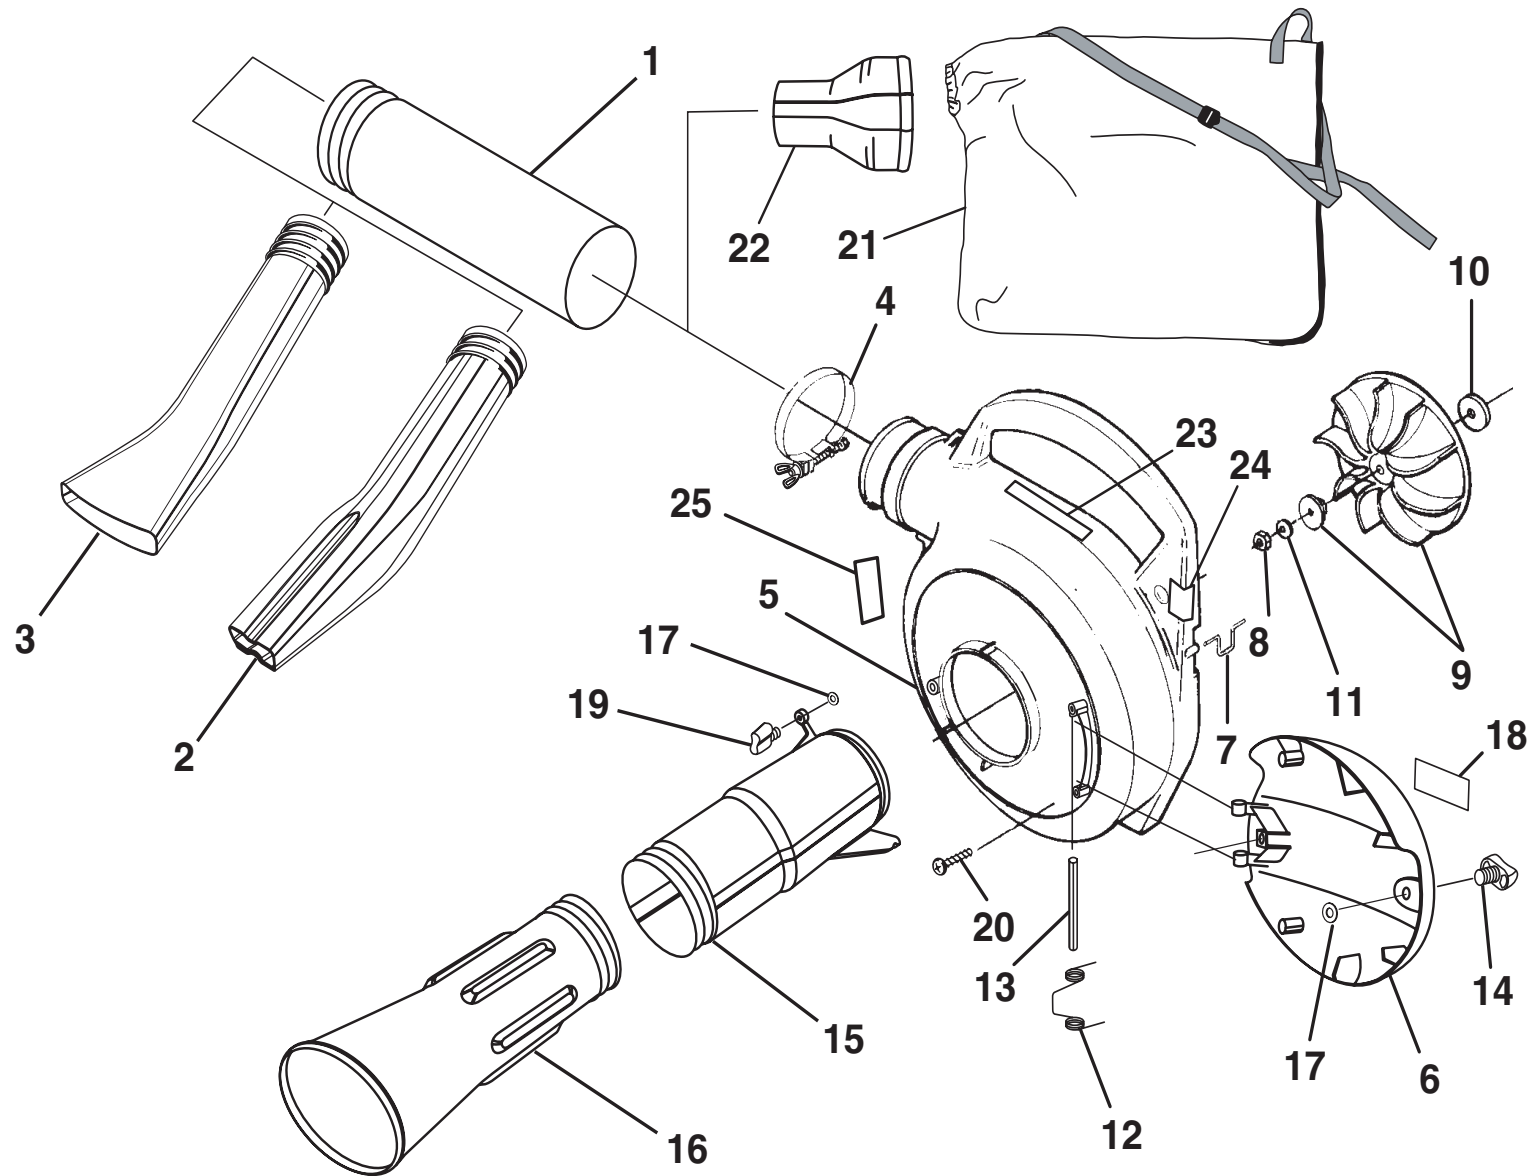

HOMELITE BLOWER - MODEL NUMBER UT08934

STARTER

PARTS LIST

KEY NO.	PART NO.	DESCRIPTION	QTY.	KEY NO.	PART NO.	DESCRIPTION	QTY.
1	983864001	THROTTLE LATCH	1	13	A98773A	SPRING AND CONTAINER.....	1
2	00370	THROTTLE LATCH SPRING	1	14	98770A	STARTER PULLEY	1
3	00367	THROTTLE TRIGGER	1	15	98791	RETAINING BRACKET	2
4	00369A	THROTTLE LEVER.....	1	16	82541	* SCREW (10-24 x 1/2 in. TORX TRUSS HD.) ..	3
5	82538	* SCREW (10-24 x 3/4 in. TRUSS HD.).....	4	17	9789901	STARTER ROPE.....	1
6	JA416903	* SCREW (10 x 1-5/8 in. HEX HD.).....	1	18	PS82146	* SCREW (8-32 x 5/8 in. FIL. HD.).....	1
7	08684	HEAT SHEILD	5	19	82563	* SCREW (10-14 x 3/4 in. TORX TRUSS HD.) ..	5
8	00374	ROTOR PLATE.....	1	20	983918001	HANDLE.....	1
9	82528	* SCREW (#6 x 1 3/8).....	1	21	PS03167	INNER VOLUTE HOUSING.....	1
10	5946702	STARTER GRIP (YELLOW)	1	22	82348A	* SCREW (8-18 x 1/2 in. PAN HD.).....	2
11	969811A	BUSHING STARTER	1	23	A07238	LEAD-GROUND.....	1
12	00364B	STARTER ROPE GUIDE.....	1	24	983856001	THROTTLE CONTROL KNOB	1

*STANDARD HARDWARE ITEM - MAY BE PURCHASED LOCALLY

HOMELITE BLOWER - MODEL NUMBER UT08934