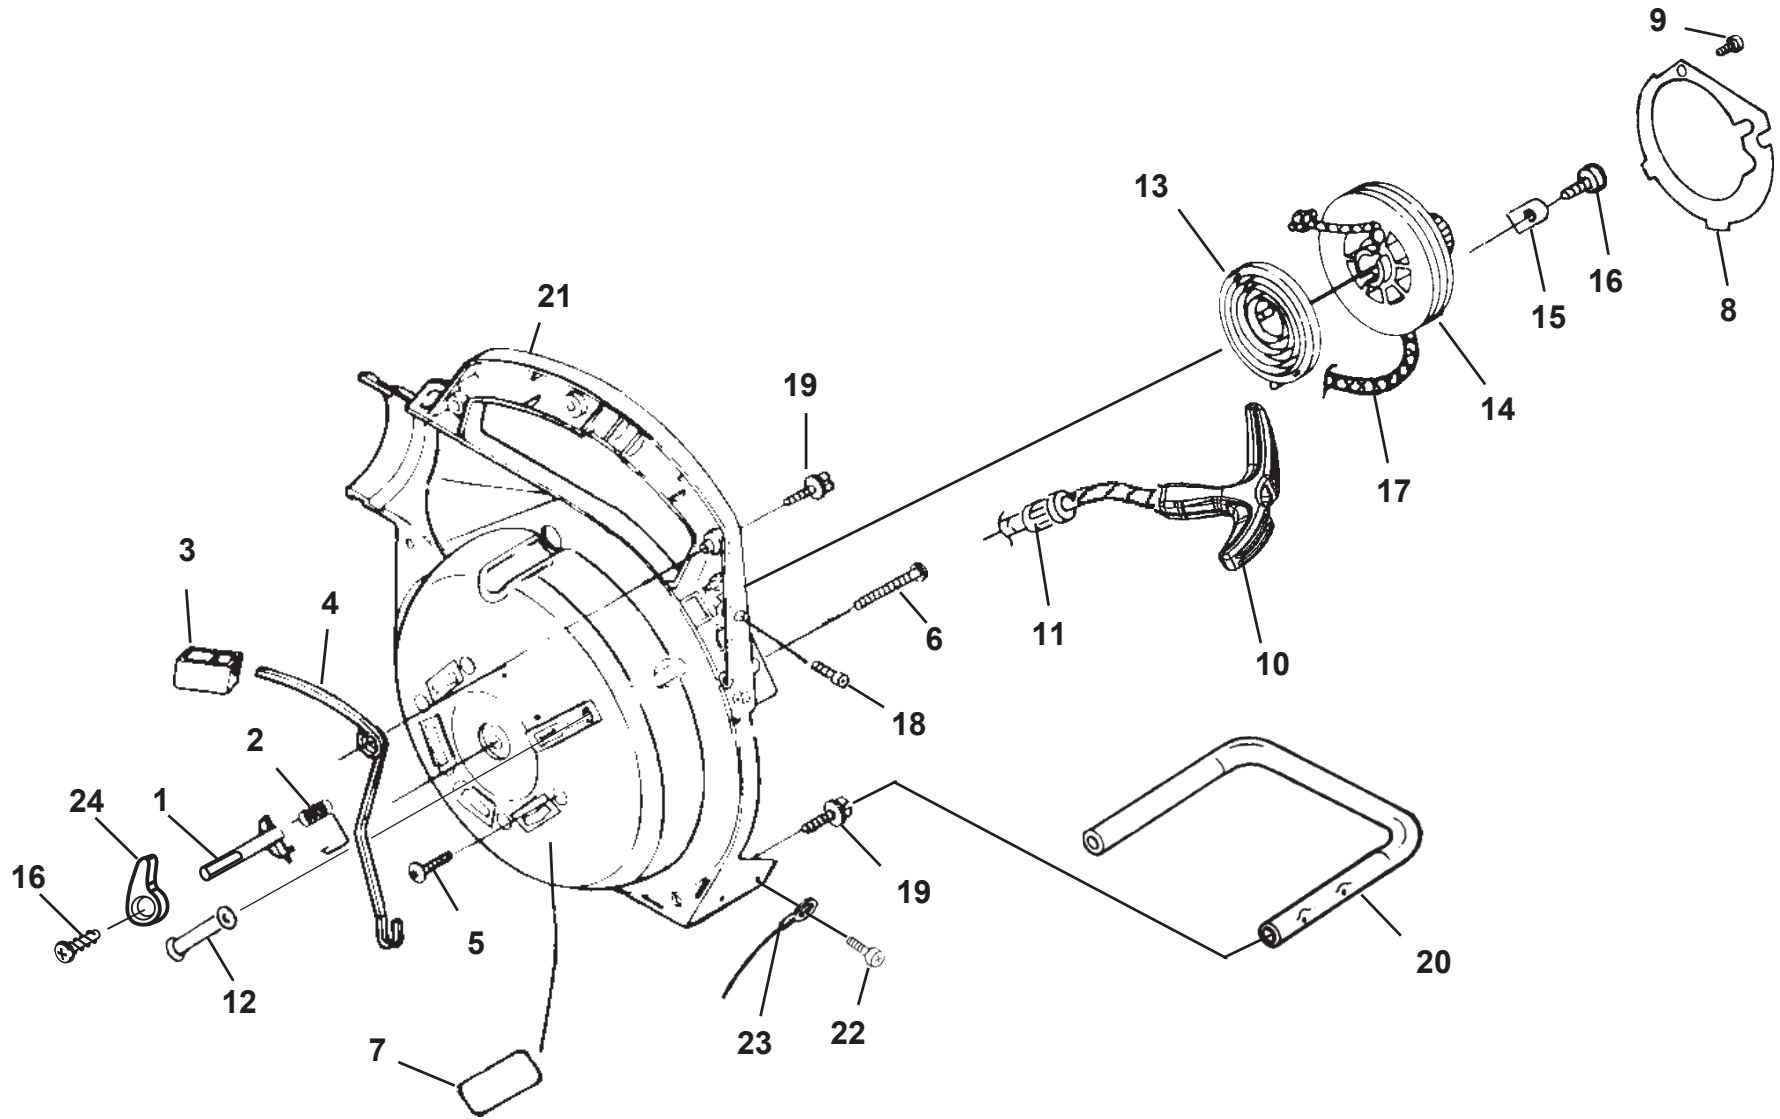

PARTS LIST

KEY NO.	PART NO.	DESCRIPTION	QTY.	KEY NO.	PART NO.	DESCRIPTION	QTY.
1	983928001	SHORT BLOCK (30cc).....	1	9	PS01565	* SCREW (10-24 x 9/16 in. PAN HD.).....	4
2	985524002	30cc CYLINDER	1	10	02851	MALE TAB.....	1
3	985259001	CYLINDER GASKET	1	11	A07238	LEAD-GROUND TO HANDLE.....	1
4	PS02807	* SCREW (12-24 x 3/4 in. TORX PAN HD.)	3	12	82376	* SCREW (#8 x 1/2 in. PAN HD.)	3
5	984543001	30cc PISTON AND ROD	1	13	82563	* SCREW (#10 x 3/4 in. TORX TRUSS HD.).....	1
6	985607001	PISTON RING	2	14	PS06314	SHROUD.....	1
7	PS02130	CRANKCASE COVER.....	1	15	983924001	ZIP START DECAL.....	1
8	06443A	CRANKCASE GASKET	1				

*STANDARD HARDWARE ITEM - MAY BE PURCHASED LOCALLY

For Parts Call 606-678-9623 or 606-561-4983

HOMELITE BLOWER - MODEL NUMBER UT08934

HOMELITE BLOWER - MODEL NUMBER UT08934

STARTER

PARTS LIST

KEY NO.	PART NO.	DESCRIPTION	QTY.	KEY NO.	PART NO.	DESCRIPTION	QTY.
1	983864001	THROTTLE LATCH	1	13	A98773A	SPRING AND CONTAINER.....	1
2	00370	THROTTLE LATCH SPRING	1	14	98770A	STARTER PULLEY	1
3	00367	THROTTLE TRIGGER	1	15	98791	RETAINING BRACKET	2
4	00369A	THROTTLE LEVER.....	1	16	82541	* SCREW (10-24 x 1/2 in. TORX TRUSS HD.) ..	3
5	82538	* SCREW (10-24 x 3/4 in. TRUSS HD.).....	4	17	9789901	STARTER ROPE.....	1
6	JA416903	* SCREW (10 x 1-5/8 in. HEX HD.).....	1	18	PS82146	* SCREW (8-32 x 5/8 in. FIL. HD.).....	1
7	08684	HEAT SHEILD	5	19	82563	* SCREW (10-14 x 3/4 in. TORX TRUSS HD.) ..	5
8	00374	ROTOR PLATE.....	1	20	983918001	HANDLE.....	1
9	82528	* SCREW (#6 x 1 3/8).....	1	21	PS03167	INNER VOLUTE HOUSING.....	1
10	5946702	STARTER GRIP (YELLOW)	1	22	82348A	* SCREW (8-18 x 1/2 in. PAN HD.).....	2
11	969811A	BUSHING STARTER	1	23	A07238	LEAD-GROUND.....	1
12	00364B	STARTER ROPE GUIDE.....	1	24	983856001	THROTTLE CONTROL KNOB	1