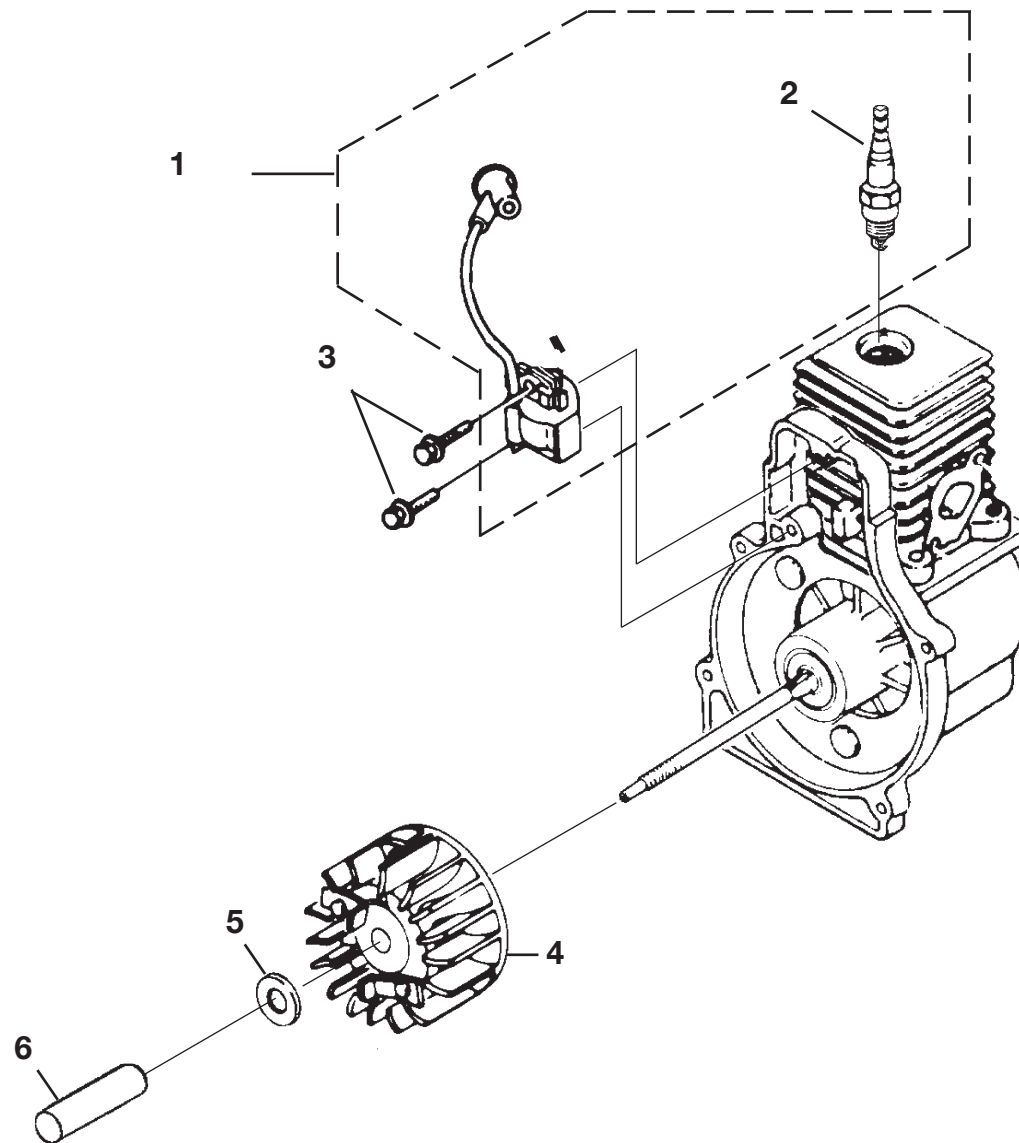

For Parts Call 606-678-9623 or 606-561-4983

HOMELITE BLOWER - MODEL NUMBER UT08934

IGNITION AND ROTOR

PARTS LIST

KEY NO.	PART NO.	DESCRIPTION	QTY.	KEY NO.	PART NO.	DESCRIPTION	QTY.
1	985122001	IGNITION KIT WITH MODULE.....	1	4	984521001	ROTOR AND STARTER PAWLS	1
2	PS02227	SPARK PLUG.....	1	5	95479A	FLAT WASHER.....	1
3	82540	* SCREW (8-32 x 1 in. TORX PAN HD.)	2	6	PS03566	FAN SPACER	1

*STANDARD HARDWARE ITEM - MAY BE PURCHASED LOCALLY