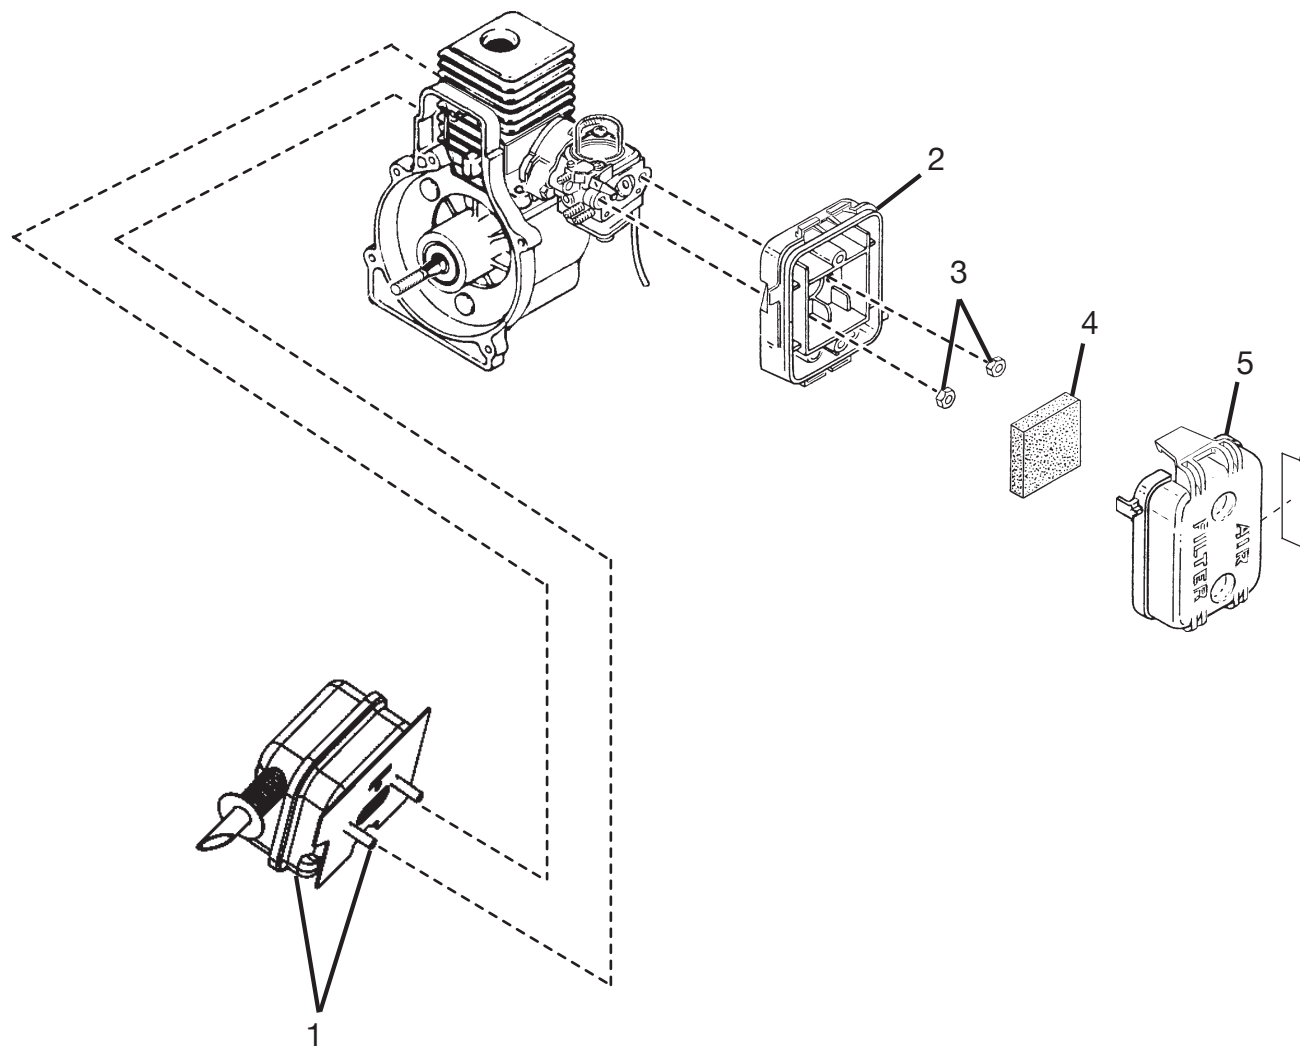

For Parts Call 606-678-9623 or 606-561-4983

HOMELITE BLOWER - MODEL NUMBERS UT08934B AND UT08934D

HOMELITE BLOWER – MODEL NUMBERS UT08934B AND UT08934D

MUFFLER AND AIR CLEANER

PARTS LIST

KEY NO.	PART NO.	DESCRIPTION	QTY.	KEY NO.	PART NO.	DESCRIPTION	QTY.
1	985912001	MUFFLER COMPLETE	1	4	98760	AIR FILTER.....	1
2	09217	AIR FILTER BOX	1	5	09218	AIR FILTER COVER.....	1
3	81208	* HEX NUT (10-24)	2	6	983904001	CHOKE DECAL.....	1

*STANDARD HARDWARE ITEM – MAY BE PURCHASED LOCALLY