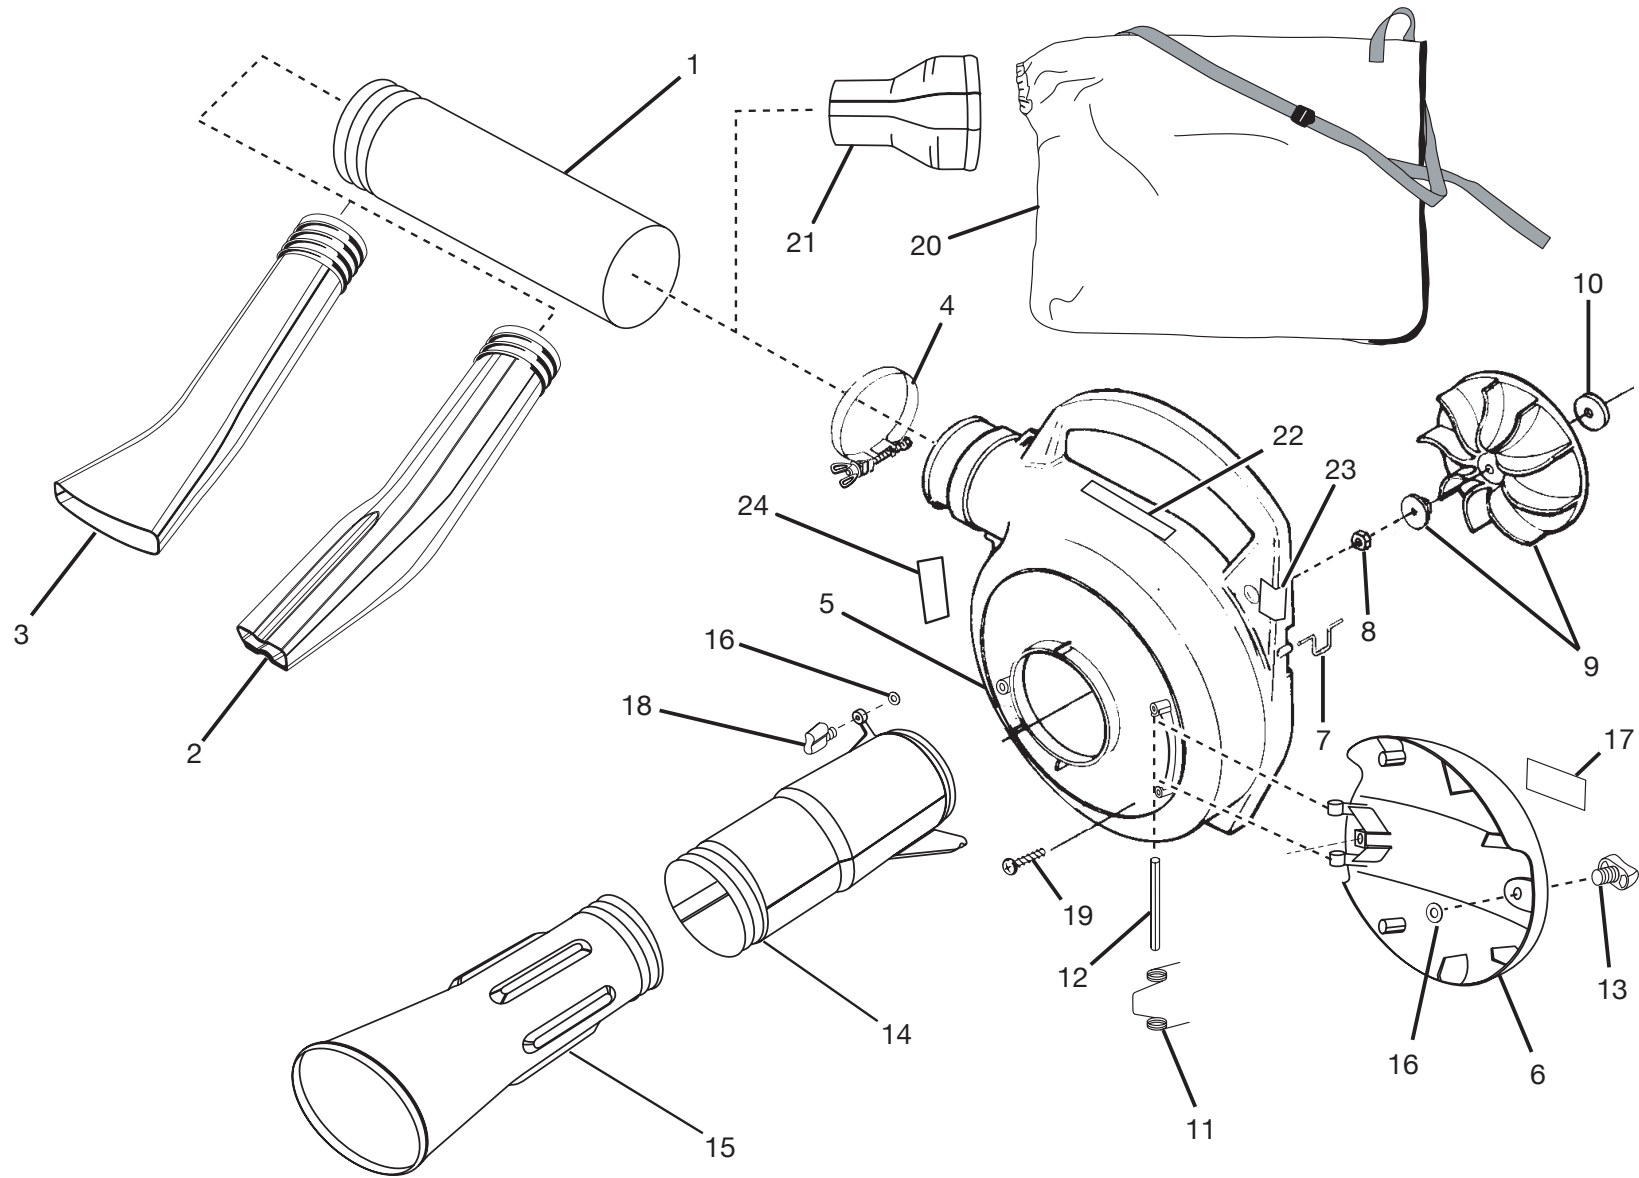

For Parts Call 606-678-9623 or 606-561-4983

HOMELITE BLOWER - MODEL NUMBERS UT08934B AND UT08934D

HOMELITE BLOWER – MODEL NUMBERS UT08934B AND UT08934D

VOLUTE, FAN AND TUBES

PARTS LIST

KEY NO.	PART NO.	DESCRIPTION	QTY.	KEY NO.	PART NO.	DESCRIPTION	QTY.
1	983916001	UPPER TUBE.....	1	14	983915001	UPPER VACUME TUBE.....	1
2	983913001	SWEEPER NOZZLE.....	1	15	08202	LOWER VACUME TUBE.....	1
3	00373A	LOWER NOZZLE	1	16	983905001	RETAINER	2
4	983906001	CLAMP WITH FASTENERS	1	17	985201001	DOOR VAC ATTACK DECAL.....	1
5	H4207601	OUTER VOLUTE HOUSING.....	1	18	983898001	BLOWER KNOB.....	1
6	983861001	DOOR	1	19	82541	* SCREW (10 x 1/2 in. TORX TRUSS HD.).....	2
7	00398	WIRE LOOP	1	20	983914001	LEAF BAG.....	1
8	985738006	* HEX NUT (3/8-24)	1	21	983917001	VACUUM BAG TUBE.....	1
9	984911001	BLOWER FAN KIT.....	1	22	983901001	WARNING DECAL	1
10	03165	FLAT WASHER.....	1	23	983903001	OUTER VOLUTE DECAL	1
11	983863001	DOOR HINGE SPRING	1	24	983912001	FAN INTAKE DECAL	1
12	983862001	DOOR HINGE SHAFT	1		983000257	OPERATOR'S MANUAL (UT08934B)	
13	983898002	BLOWER KNOB.....	1		983000654	OPERATOR'S MANUAL (UT08934D)	
					983000257R	REPAIR SHEET (UT08934B)	
					983000654R	REPAIR SHEET (UT08934D) (REV:02)	
					2-09-06		

*STANDARD HARDWARE ITEM – MAY BE PURCHASED LOCALLY