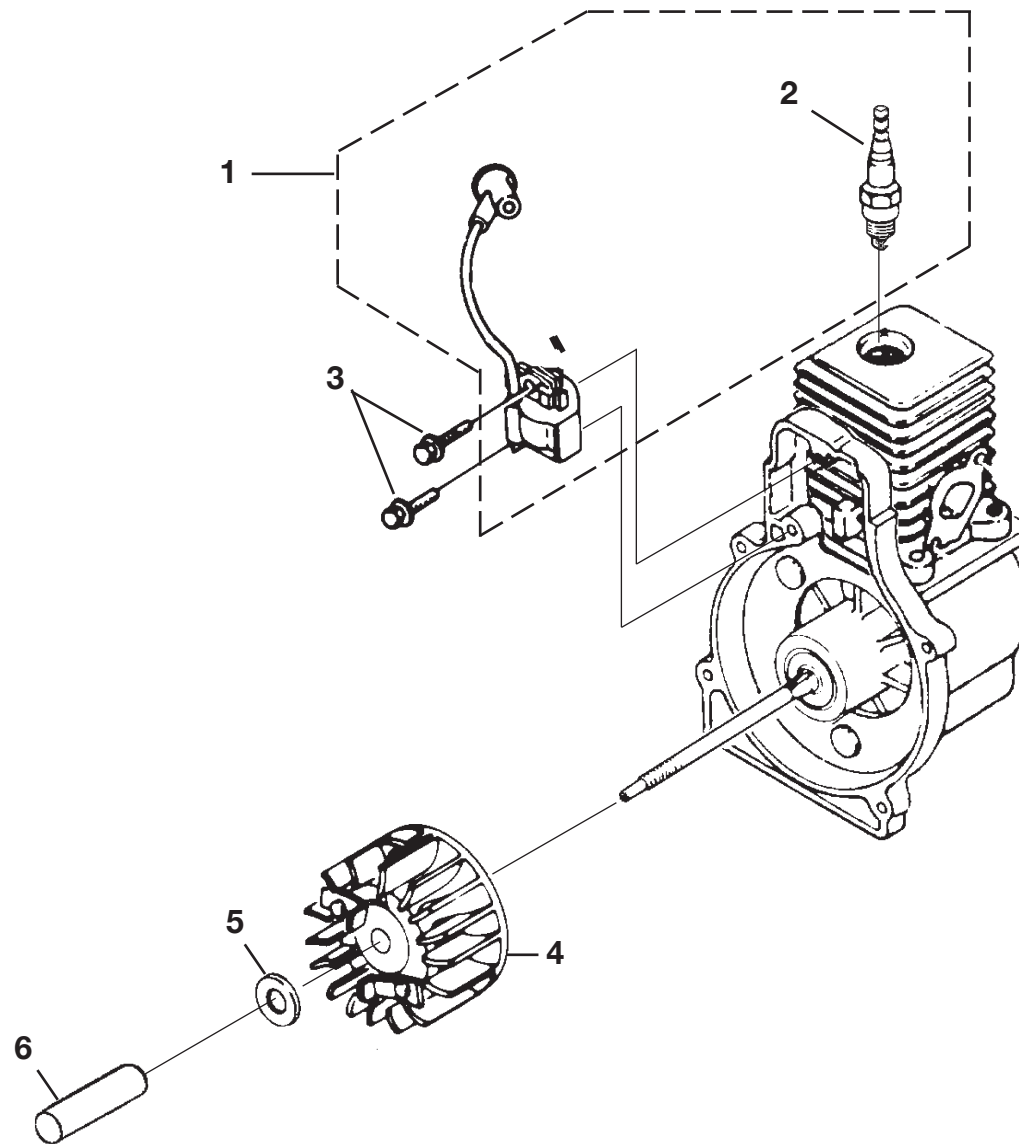

INTERNAL ENGINE

PARTS LIST

KEY NO.	PART NO.	DESCRIPTION	QTY.	KEY NO.	PART NO.	DESCRIPTION	QTY.
1	983928001	SHORT BLOCK (30cc).....	1	9	PS01565	* SCREW (10-24 x 9/16 in. PAN HD.).....	4
2	985524002	30cc CYLINDER	1	10	02851	MALE TAB.....	1
3	985259001	CYLINDER GASKET	1	11	A07238	LEAD-GROUND TO HANDLE.....	1
4	PS02807	* SCREW (12-24 x 3/4 in. TORX PAN HD.)	3	12	82376	* SCREW (#8 x 1/2 in. PAN HD.)	3
5	986119001	30cc PISTON ASSEMBLY	1	13	82563	* SCREW (#10 x 3/4 in. TORX TRUSS HD.).....	1
6	03179	PISTON RING	2	14	PS06314	SHROUD.....	1
7	PS02130	CRANKCASE COVER.....	1	15	983924001	ZIP START DECAL.....	1
8	06443A	CRANKCASE GASKET	1				

*STANDARD HARDWARE ITEM – MAY BE PURCHASED LOCALLY

For Parts Call 606-678-9623 or 606-561-4983

HOMELITE BLOWER – MODEL NUMBERS UT08934B AND UT08934D

IGNITION AND ROTOR

PARTS LIST

KEY NO.	PART NO.	DESCRIPTION	QTY.	KEY NO.	PART NO.	DESCRIPTION	QTY.
1	985122001	IGNITION KIT WITH MODULE.....	1	4	986153001	ROTOR AND STARTER PAWLS.....	1
2	PS02227	SPARK PLUG.....	1	5	95479A	FLAT WASHER.....	1
3	82540	* SCREW (8-32 x 1 in. TORX PAN HD.)	2	6	PS03566	FAN SPACER	1

*STANDARD HARDWARE ITEM – MAY BE PURCHASED LOCALLY

For Parts Call 606-678-9623 or 606-561-4983

HOMELITE BLOWER – MODEL NUMBERS UT08934B AND UT08934D

CARBURETOR AND FUEL TANK

PARTS LIST

KEY NO.	PART NO.	DESCRIPTION	QTY.	KEY NO.	PART NO.	DESCRIPTION	QTY.
1	984907001	FUEL TANK ASSEMBLY	1	9	00775A	HEAT DAM GASKET	1
2	300758006	FUEL TANK CAP.....	1	10	04474	* SCREW (10-24 x 1 in. HEX HD.).....	2
3	08684	HEAT SHIELD	1	11	98768A	HEAT DAM	1
4	98792	RUBBER BUMPER	3	12	093221	* SCREW (10-24 x 1.110 in. PAN HD.).....	2
5	985232001	CARBURETOR KIT	1	13	985077001	FUEL FILTER KIT	1
6	985304001	INLINE FUEL FITTING	1				
7	0143912	RUBBER TUBBING (3 in.).....	1				
8	986317001	CARBURETOR GASKET	1				