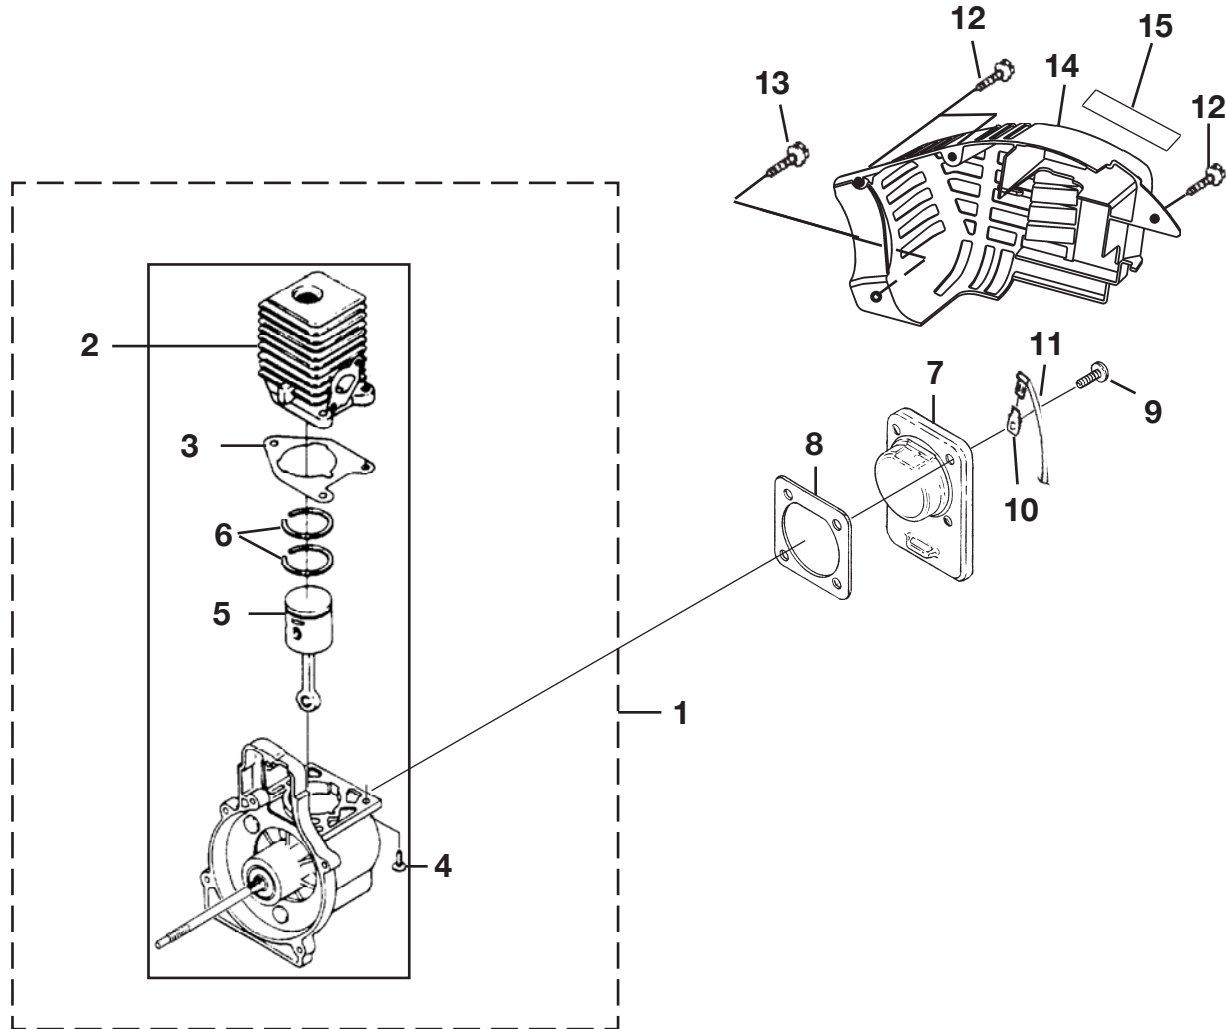

HOMELITE BLOWER - MODEL NUMBERS UT08934B AND UT08934D

HOMELITE BLOWER – MODEL NUMBERS UT08934B AND UT08934D

INTERNAL ENGINE

PARTS LIST

KEY NO.	PART NO.	DESCRIPTION	QTY.	KEY NO.	PART NO.	DESCRIPTION	QTY.
1	983928001	SHORT BLOCK (30cc).....	1	9	PS01565	* SCREW (10-24 x 9/16 in. PAN HD.).....	4
2	985524002	30cc CYLINDER	1	10	02851	MALE TAB.....	1
3	985259001	CYLINDER GASKET	1	11	A07238	LEAD-GROUND TO HANDLE.....	1
4	PS02807	* SCREW (12-24 x 3/4 in. TORX PAN HD.)	3	12	82376	* SCREW (#8 x 1/2 in. PAN HD.)	3
5	986119001	30cc PISTON ASSEMBLY	1	13	82563	* SCREW (#10 x 3/4 in. TORX TRUSS HD.).....	1
6	03179	PISTON RING	2	14	PS06314	SHROUD.....	1
7	PS02130	CRANKCASE COVER.....	1	15	983924001	ZIP START DECAL.....	1
8	06443A	CRANKCASE GASKET	1				

*STANDARD HARDWARE ITEM – MAY BE PURCHASED LOCALLY