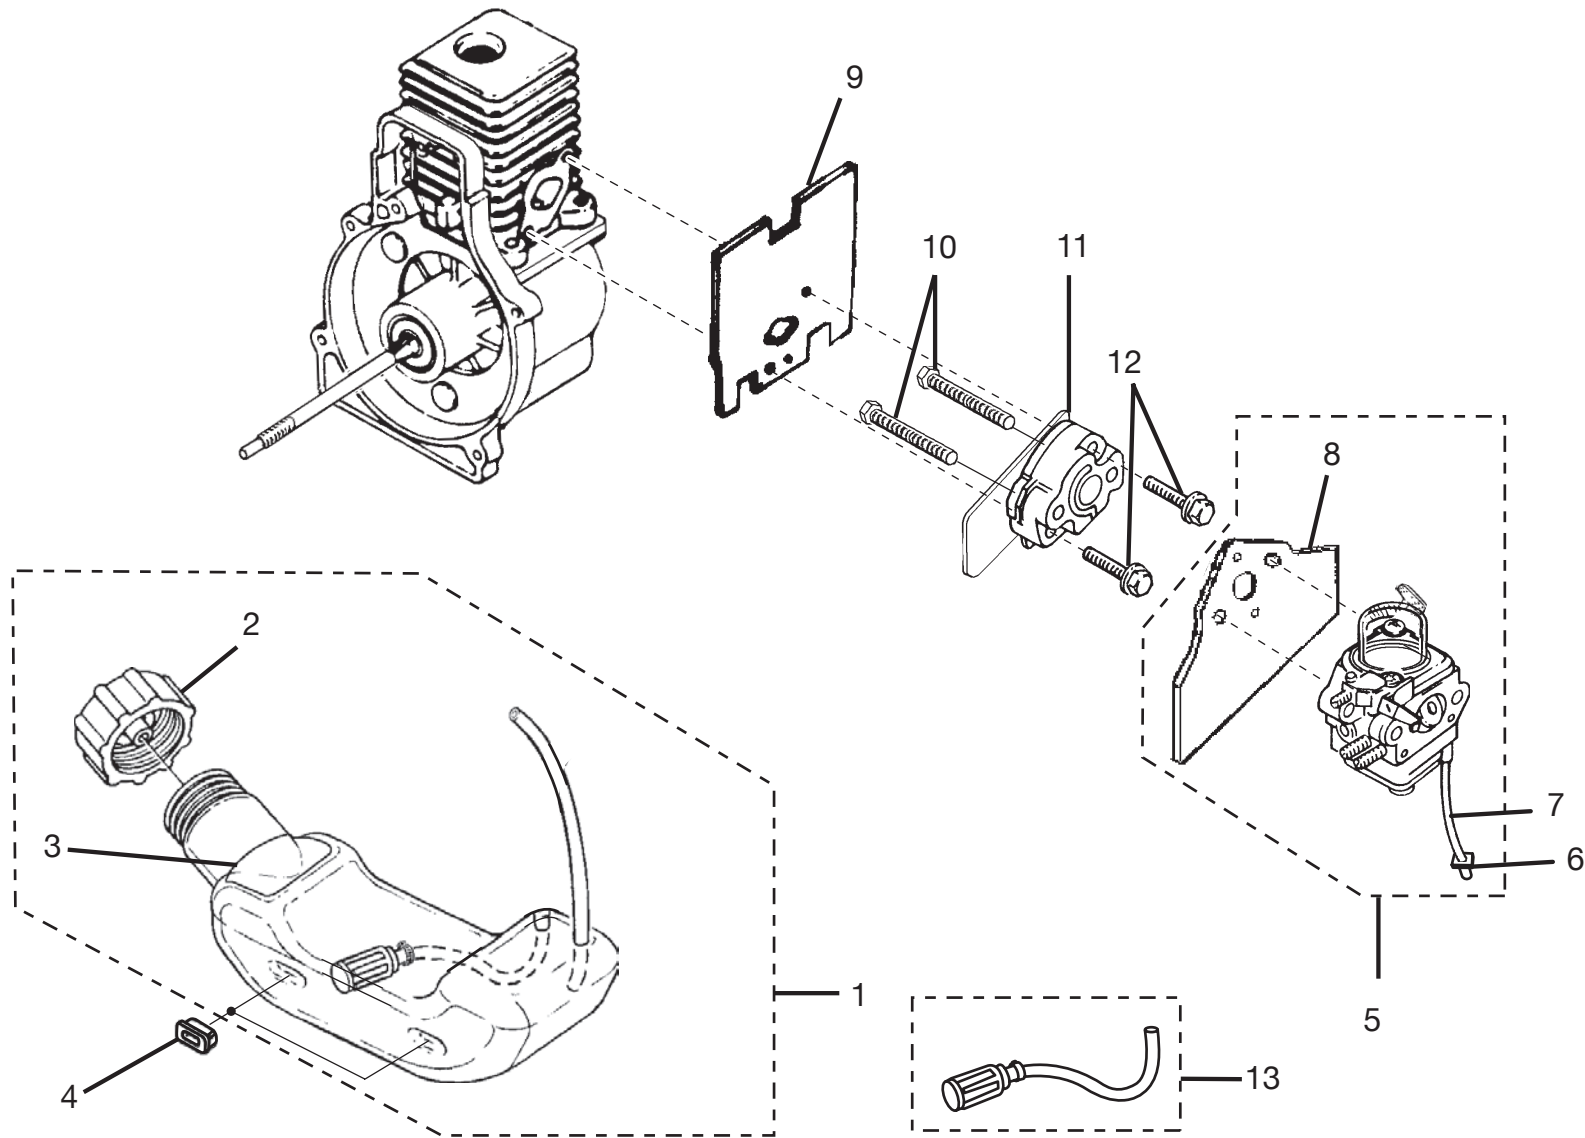

INTERNAL ENGINE

PARTS LIST

KEY NO.	PART NO.	DESCRIPTION	QTY.	KEY NO.	PART NO.	DESCRIPTION	QTY.
1	983928001	SHORT BLOCK (30cc).....	1	9	PS01565	* SCREW (10-24 x 9/16 in. PAN HD.).....	4
2	985524002	30cc CYLINDER	1	10	02851	MALE TAB.....	1
3	985259001	CYLINDER GASKET	1	11	A07238	LEAD-GROUND TO HANDLE.....	1
4	PS02807	* SCREW (12-24 x 3/4 in. TORX PAN HD.)	3	12	82376	* SCREW (#8 x 1/2 in. PAN HD.)	3
5	986119001	30cc PISTON ASSEMBLY	1	13	82563	* SCREW (#10 x 3/4 in. TORX TRUSS HD.).....	1
6	03179	PISTON RING	2	14	PS06314	SHROUD.....	1
7	PS02130	CRANKCASE COVER.....	1	15	983924001	ZIP START DECAL.....	1
8	06443A	CRANKCASE GASKET	1				

*STANDARD HARDWARE ITEM – MAY BE PURCHASED LOCALLY

For Parts Call 606-678-9623 or 606-561-4983

HOMELITE BLOWER – MODEL NUMBERS UT08934B AND UT08934D

IGNITION AND ROTOR

PARTS LIST

KEY NO.	PART NO.	DESCRIPTION	QTY.	KEY NO.	PART NO.	DESCRIPTION	QTY.
1	985122001	IGNITION KIT WITH MODULE.....	1	4	986153001	ROTOR AND STARTER PAWLS.....	1
2	PS02227	SPARK PLUG.....	1	5	95479A	FLAT WASHER.....	1
3	82540	* SCREW (8-32 x 1 in. TORX PAN HD.)	2	6	PS03566	FAN SPACER	1

*STANDARD HARDWARE ITEM – MAY BE PURCHASED LOCALLY

For Parts Call 606-678-9623 or 606-561-4983

HOMELITE BLOWER – MODEL NUMBERS UT08934B AND UT08934D

CARBURETOR AND FUEL TANK

PARTS LIST

KEY NO.	PART NO.	DESCRIPTION	QTY.	KEY NO.	PART NO.	DESCRIPTION	QTY.
1	984907001	FUEL TANK ASSEMBLY	1	9	00775A	HEAT DAM GASKET	1
2	300758006	FUEL TANK CAP.....	1	10	04474	* SCREW (10-24 x 1 in. HEX HD.).....	2
3	08684	HEAT SHIELD	1	11	98768A	HEAT DAM	1
4	98792	RUBBER BUMPER	3	12	093221	* SCREW (10-24 x 1.110 in. PAN HD.).....	2
5	985232001	CARBURETOR KIT	1	13	985077001	FUEL FILTER KIT	1
6	985304001	INLINE FUEL FITTING	1				
7	0143912	RUBBER TUBBING (3 in.).....	1				
8	986317001	CARBURETOR GASKET	1				