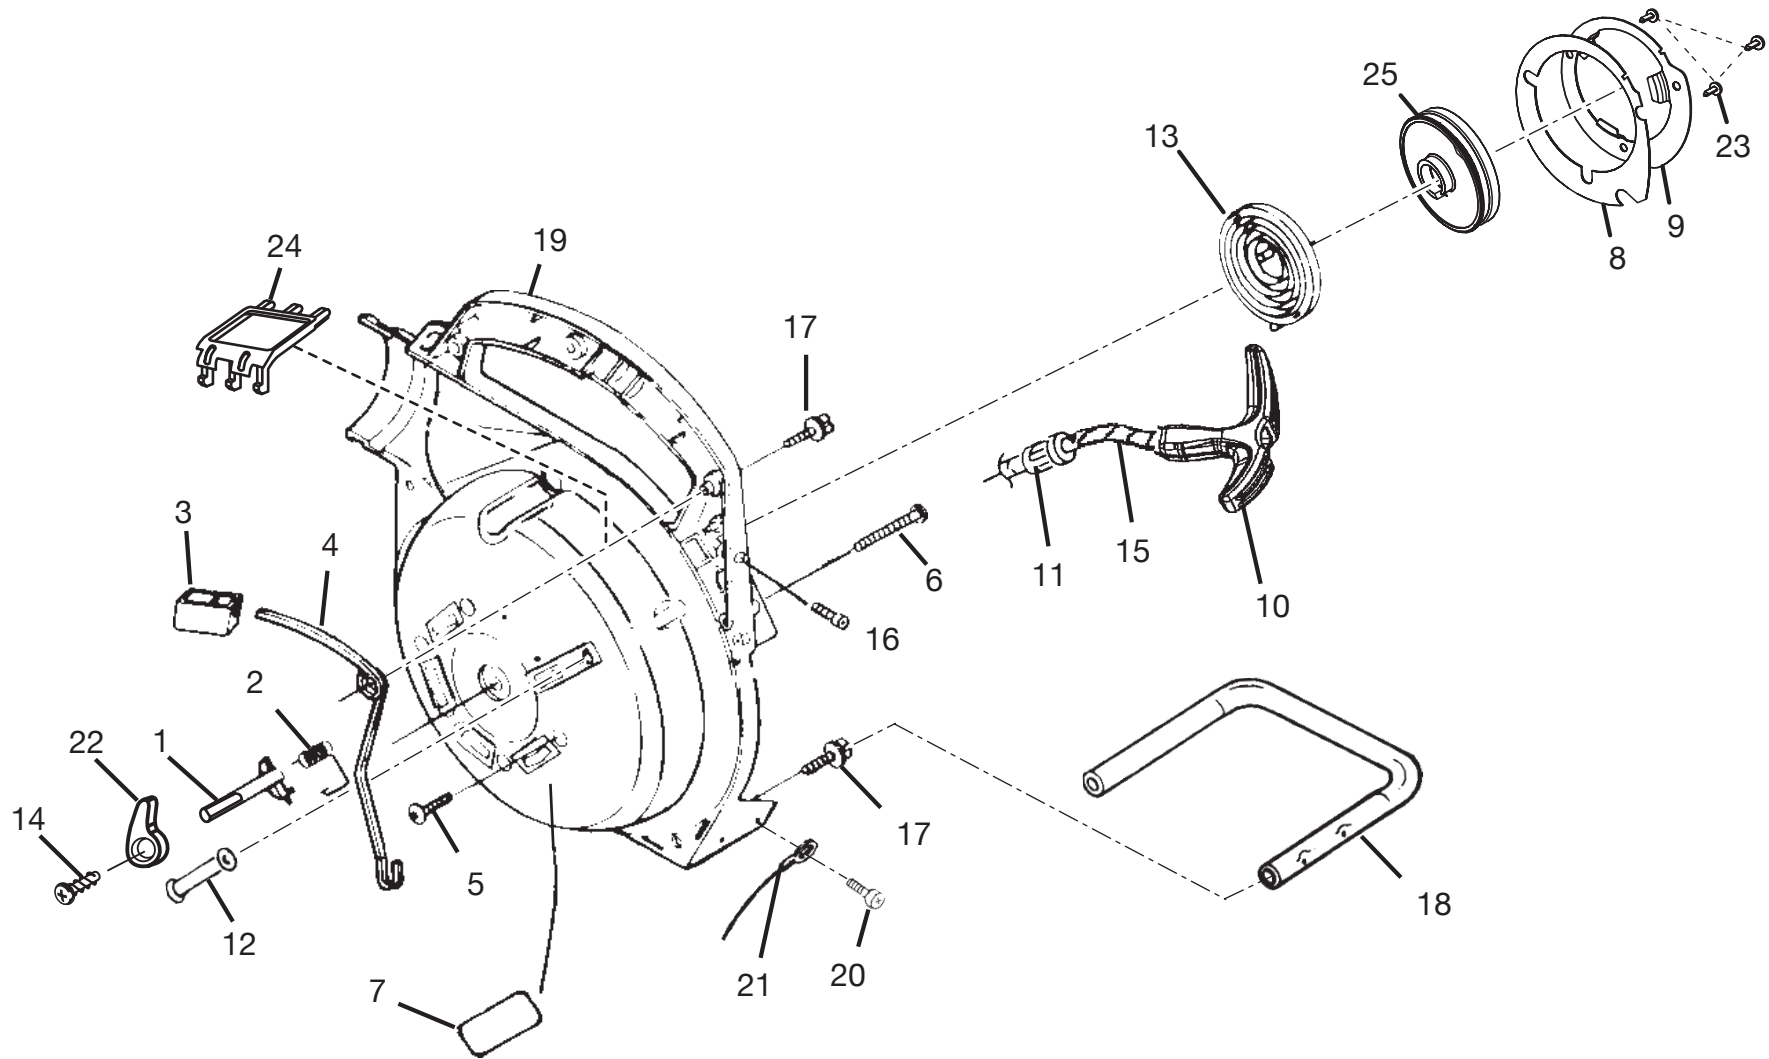

INTERNAL ENGINE

PARTS LIST

KEY NO.	PART NO.	DESCRIPTION	QTY.	KEY NO.	PART NO.	DESCRIPTION	QTY.
1	983928001	SHORT BLOCK (30cc).....	1	9	PS01565	* SCREW (10-24 x 9/16 in. PAN HD.).....	4
2	985524002	30cc CYLINDER	1	10	02851	MALE TAB.....	1
3	985259001	CYLINDER GASKET	1	11	A07238	LEAD-GROUND TO HANDLE.....	1
4	PS02807	* SCREW (12-24 x 3/4 in. TORX PAN HD.)	3	12	82376	* SCREW (#8 x 1/2 in. PAN HD.)	3
5	986119001	30cc PISTON ASSEMBLY	1	13	82563	* SCREW (#10 x 3/4 in. TORX TRUSS HD.).....	1
6	03179	PISTON RING	2	14	PS06314	SHROUD.....	1
7	PS02130	CRANKCASE COVER.....	1	15	983924001	ZIP START DECAL.....	1
8	06443A	CRANKCASE GASKET	1				

*STANDARD HARDWARE ITEM – MAY BE PURCHASED LOCALLY

HOMELITE BLOWER - MODEL NUMBERS UT08934B AND UT08934D

HOMELITE BLOWER – MODEL NUMBERS UT08934B AND UT08934D

STARTER

PARTS LIST

KEY NO.	PART NO.	DESCRIPTION	QTY.	KEY NO.	PART NO.	DESCRIPTION	QTY.
1	983864001	THROTTLE LATCH	1	14	82541	* SCREW (10-24 x 1/2 in. TORX TRUSS HD.) ..	3
2	00370	THROTTLE LATCH SPRING	1	15	900849004	STARTER ROPE.....	1
3	00367	THROTTLE TRIGGER	1	16	PS82146	* SCREW (8-32 x 5/8 in. FIL. HD.).....	1
4	00369A	THROTTLE LEVER.....	1	17	82563	* SCREW (10-14 x 3/4 in. TORX TRUSS HD.) ..	5
5	82538	* SCREW (10-24 x 3/4 in. TRUSS HD.).....	4	18	983918001	LOWER HANDLE	1
6	JA416903	* SCREW (10 x 1-5/8 in. HEX HD.).....	1	19	H4207401	INNER VOLUTE HOUSING.....	1
7	08684	HEAT SHEILD	5	20	82348A	* SCREW (8-18 x 1/2 in. PAN HD.).....	2
8	985261001	BAFFLE GASKET.....	1	21	A07238	LEAD-GROUND.....	1
9	PS00326	BAFFLE.....	1	22	983856001	THROTTLE CONTROL KNOB	1
10	5946702	STARTER GRIP (YELLOW)	1	23	82376	SCREW	3
11	969811A	BUSHING STARTER	1	24	9096101	SCREEN COVER	1
12	00364B	STARTER ROPE GUIDE.....	1	25	308374001	PULLEY ASSEMBLY.....	1
13	A98773A	SPRING AND CONTAINER.....	1				