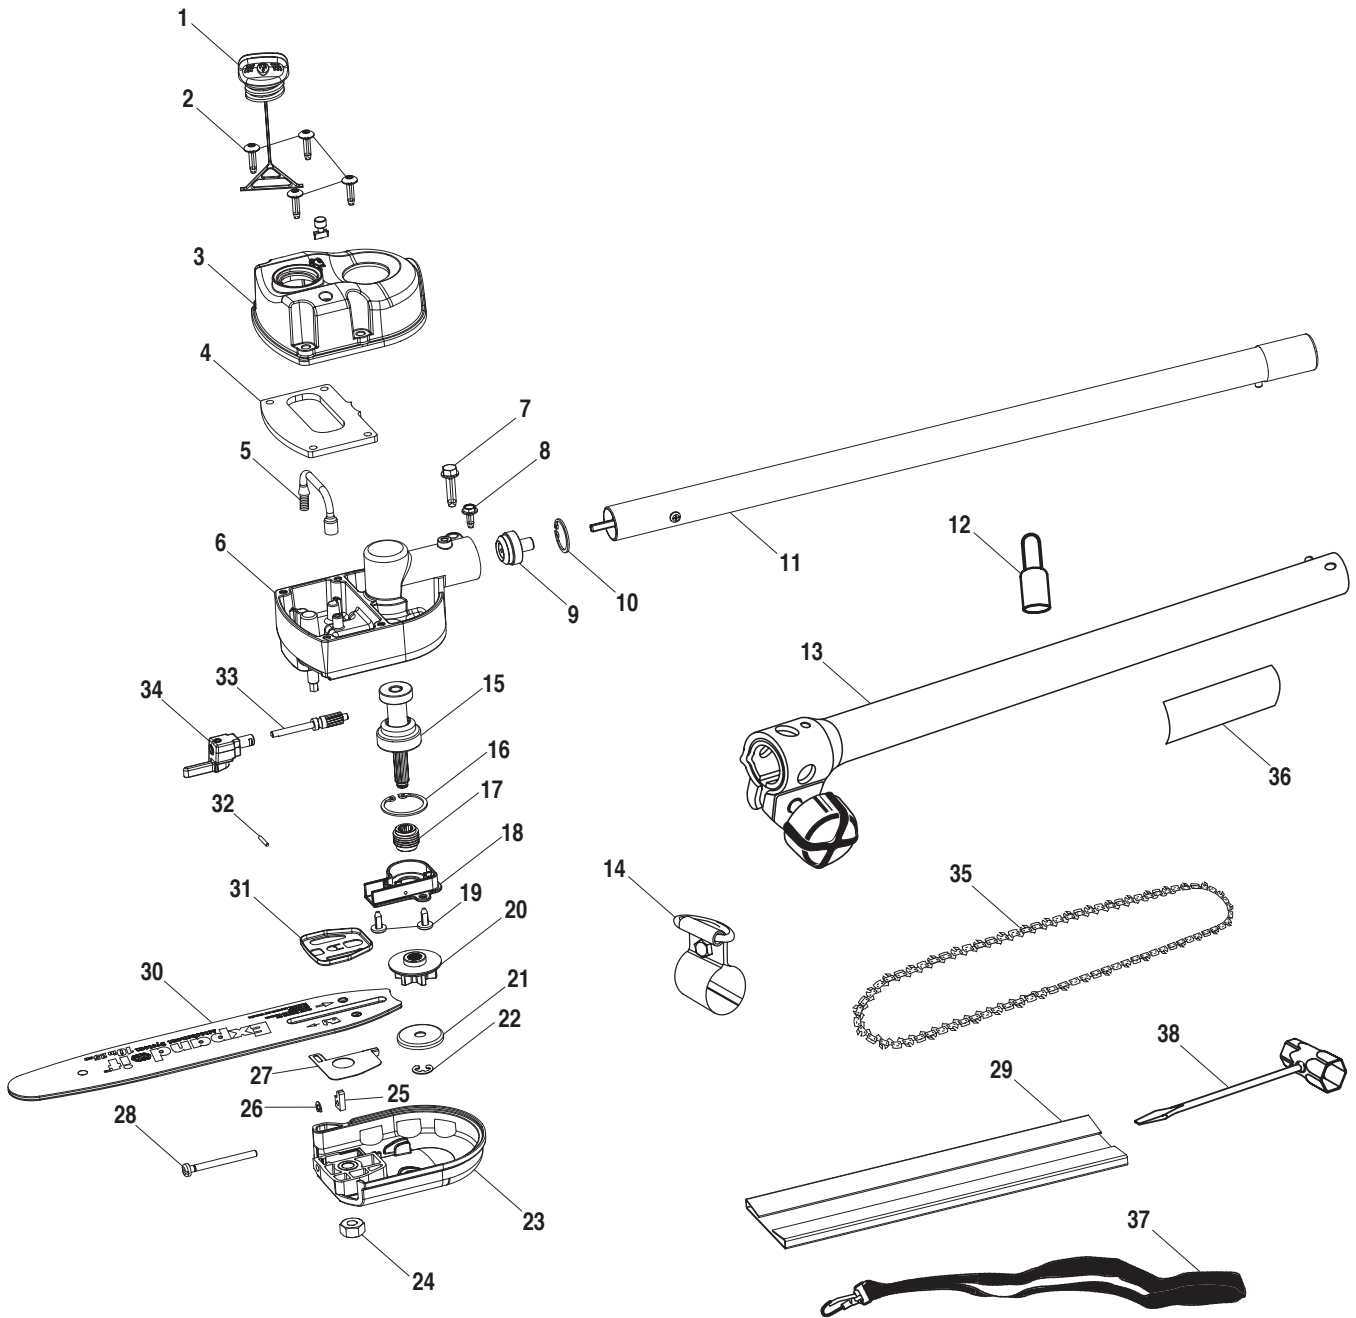

PRUNER – MODEL NO. UT15520

PRUNER – MODEL NO. UT15520

PARTS LIST

NO.	PART NO.	DESCRIPTION	QTY.
1	A07591	OIL CAP	1
2	82538	SCREW	4
3	PA01332	OIL TANK COVER ASSEMBLY	1
4	983578-001	OIL COVER GASKET	1
5	PA01487	PICK UP TUBE ASSEMBLY	1
6	983884-001	GEAR HOUSING	1
7	PS05448	SCREW (1/4-20 X 1 in.)	1
8	PS05449	SCREW (10-24 X 1/2 in.)	1
9	983887-001	PINION ASSEMBLY	1
10	PS04873	RETAINING RING	1
11	PA01335B	LOWER DRIVE SHAFT ASSEMBLY	1
12	PS02155	HANGER CAP	1
13	PA01334B	INTERMEDIATE DRIVESHAFT ASSEMBLY	1
14	07255	STRAP HANGER	1
15	983886-001	GEAR ASSEMBLY	1
16	PS04872	RETAINING RING	1
17	PS04540	WORM GEAR	1
18	PS04551	OIL PUMP HOUSING	1
19	PS01605	TRUSS HEAD SCREW	2
20	PS04556	SPROCKET	1
21	04939A	CUPPED WASHER	1
22	08981	E-RING	1
23	PA01333	BAR CLAMP ASSEMBLY	1
24	81196	HEX NUT (5/16-18)	1
25	06842	GUIDE BAR ADJUSTMENT PIN	1
26	69599	RETAINING RING	1
27	PS04974	GUIDE BAR PLATE	1
28	06844	GUIDE BAR ADJUSTMENT SCREW	1
29	983606-001	SCABBARD	1
30	UP08687	GUIDE BAR	1
31	PS04554	BAR PAD PLATE	1
32	PS04552	OIL PUMP CAM PIN	1
33	PS04548	GEAR AND PLUNGER	1
34	983888-001	OIL PUMP SEAL	1
35	UP08688	CHAIN	1
36	983608-001	WARNING LABEL	1
37	944701	HARNESS	1
38	09207	COMBINATION WRENCH	1
39	PSO5170	8 oz. BOTTLE OF OIL	1
	PSO4565	OPERATOR'S MANUAL	1
	PS04565R	REPAIR SHEET	1
	9-03