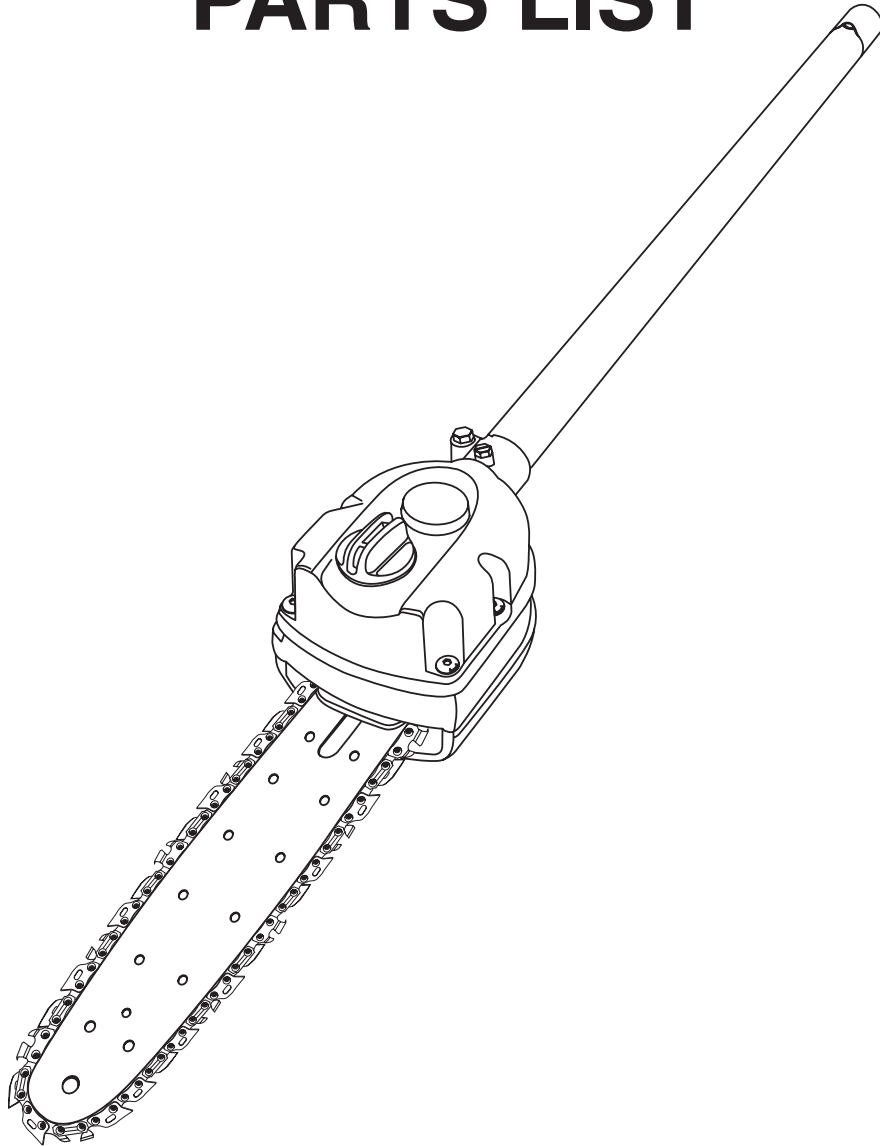

For Parts Call 606-678-9623 or 606-561-4983

Expand~~o~~it™
Attachment System

PARTS LIST

Model Nos. UT15520 and UT15520A

www.mymowerparts.com