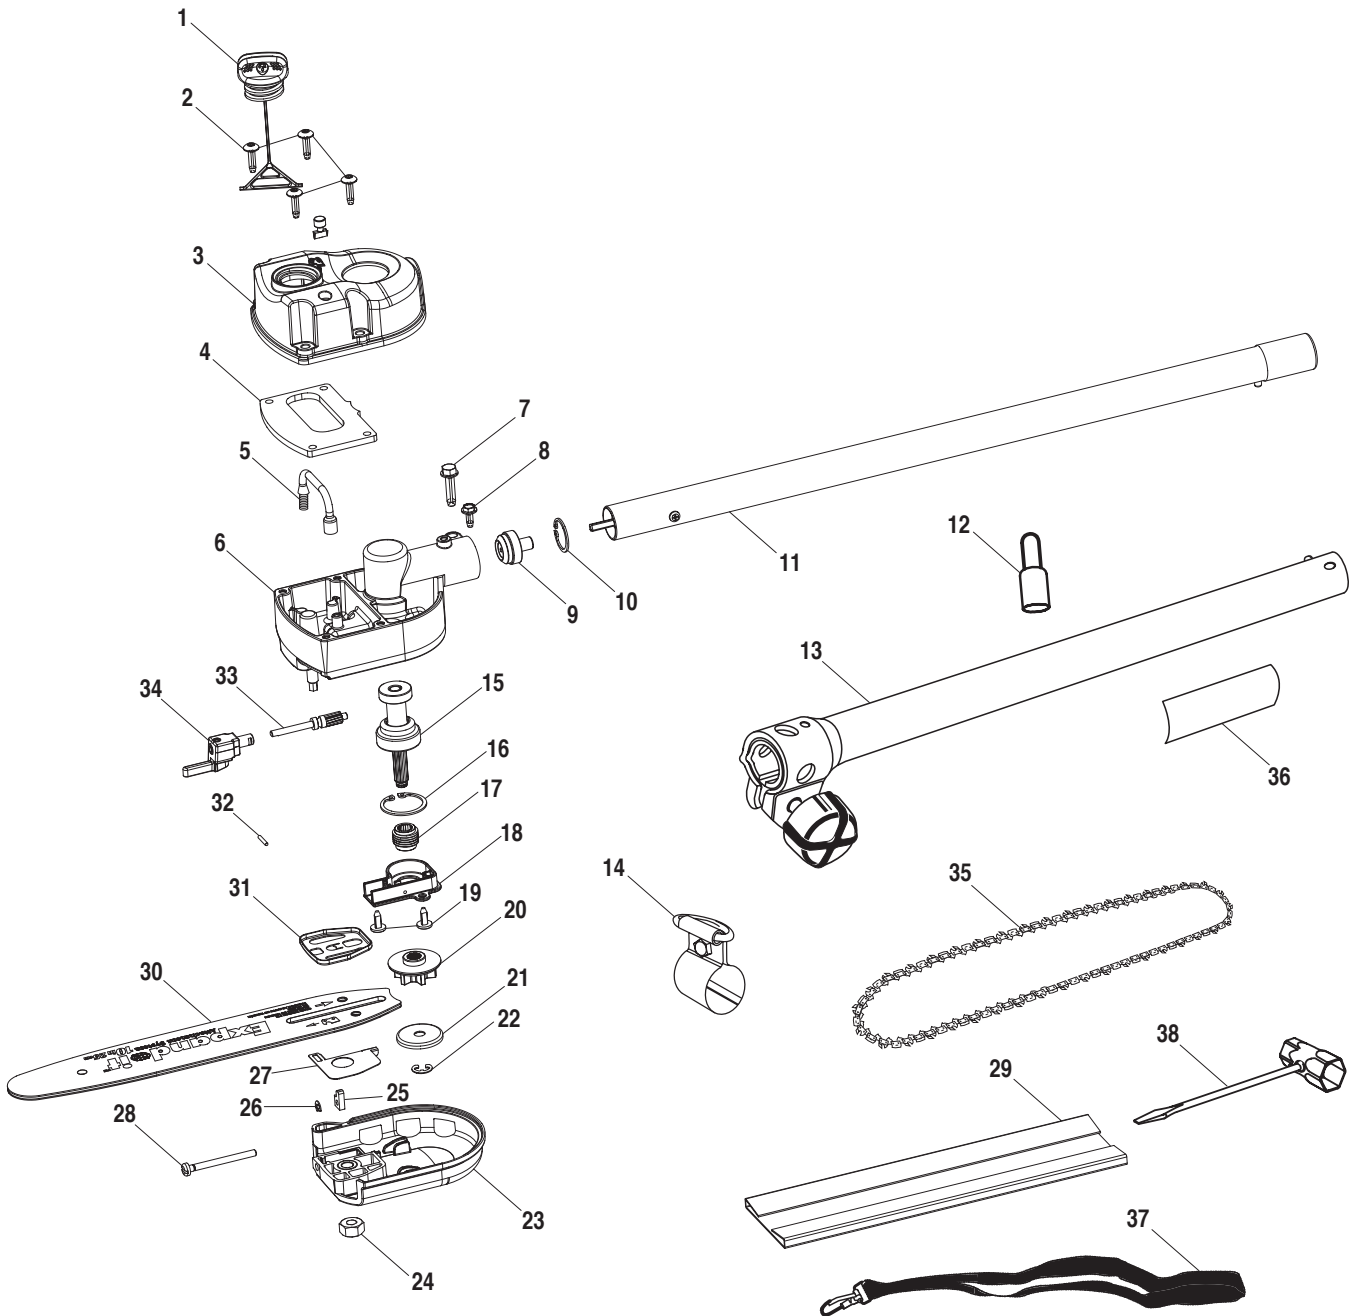

EXPAND-IT PRUNER – MODEL NO. UT15520A

EXPAND-IT PRUNER – MODEL NO. UT15520A

PARTS LIST

NO.	PART NO.	DESCRIPTION	QTY.
1	A07591	OIL CAP	1
2	82538	SCREW	4
3	PA01332	OIL TANK COVER ASSEMBLY	1
4	983578-001	OIL COVER GASKET	1
5	PA01487	PICK UP TUBE ASSEMBLY	1
6	983884-001	GEAR HOUSING	1
7	PS05448	SCREW (1/4-20 X 1 in.)	1
8	PS05449	SCREW (10-24 X 1/2 in.)	1
9	983887-001	PINION ASSEMBLY	1
10	PS04873	RETAINING RING	1
11	PA01335C	LOWER DRIVE SHAFT ASSEMBLY	1
12	PS02155	HANGER CAP	1
13	PA01334C	INTERMEDIATE DRIVESHAFT ASSEMBLY	1
14	07255	STRAP HANGER	1
15	983886-001	GEAR ASSEMBLY	1
16	PS04872	RETAINING RING	1
17	PS04540	WORM GEAR	1
18	PS04551	OIL PUMP HOUSING	1
19	PS01605	TRUSS HEAD SCREW	2
20	PS04556	SPROCKET	1
21	04939A	CUPPED WASHER	1
22	08981	E-RING	1
23	PA01333	BAR CLAMP ASSEMBLY	1
24	81196	HEX NUT (5/16-18)	1
25	06842	GUIDE BAR ADJUSTMENT PIN	1
26	69599	RETAINING RING	1
27	PS04974	GUIDE BAR PLATE	1
28	06844	GUIDE BAR ADJUSTMENT SCREW	1
29	983606-001	SCABBARD	1
30	UP08687	GUIDE BAR	1
31	PS04554	BAR PAD PLATE	1
32	PS04552	OIL PUMP CAM PIN	1
33	PS04548	GEAR AND PLUNGER	1
34	983888-001	OIL PUMP SEAL	1
35	UP08688	CHAIN	1
36	983608-001	WARNING LABEL	1
37	944701	HARNESS	1
38	09207	COMBINATION WRENCH	1
39	983877-001	8 oz. BOTTLE OF OIL	1
	983000-218	OPERATOR'S MANUAL	1
	983000-218R	REPAIR SHEET	1
	9-03		