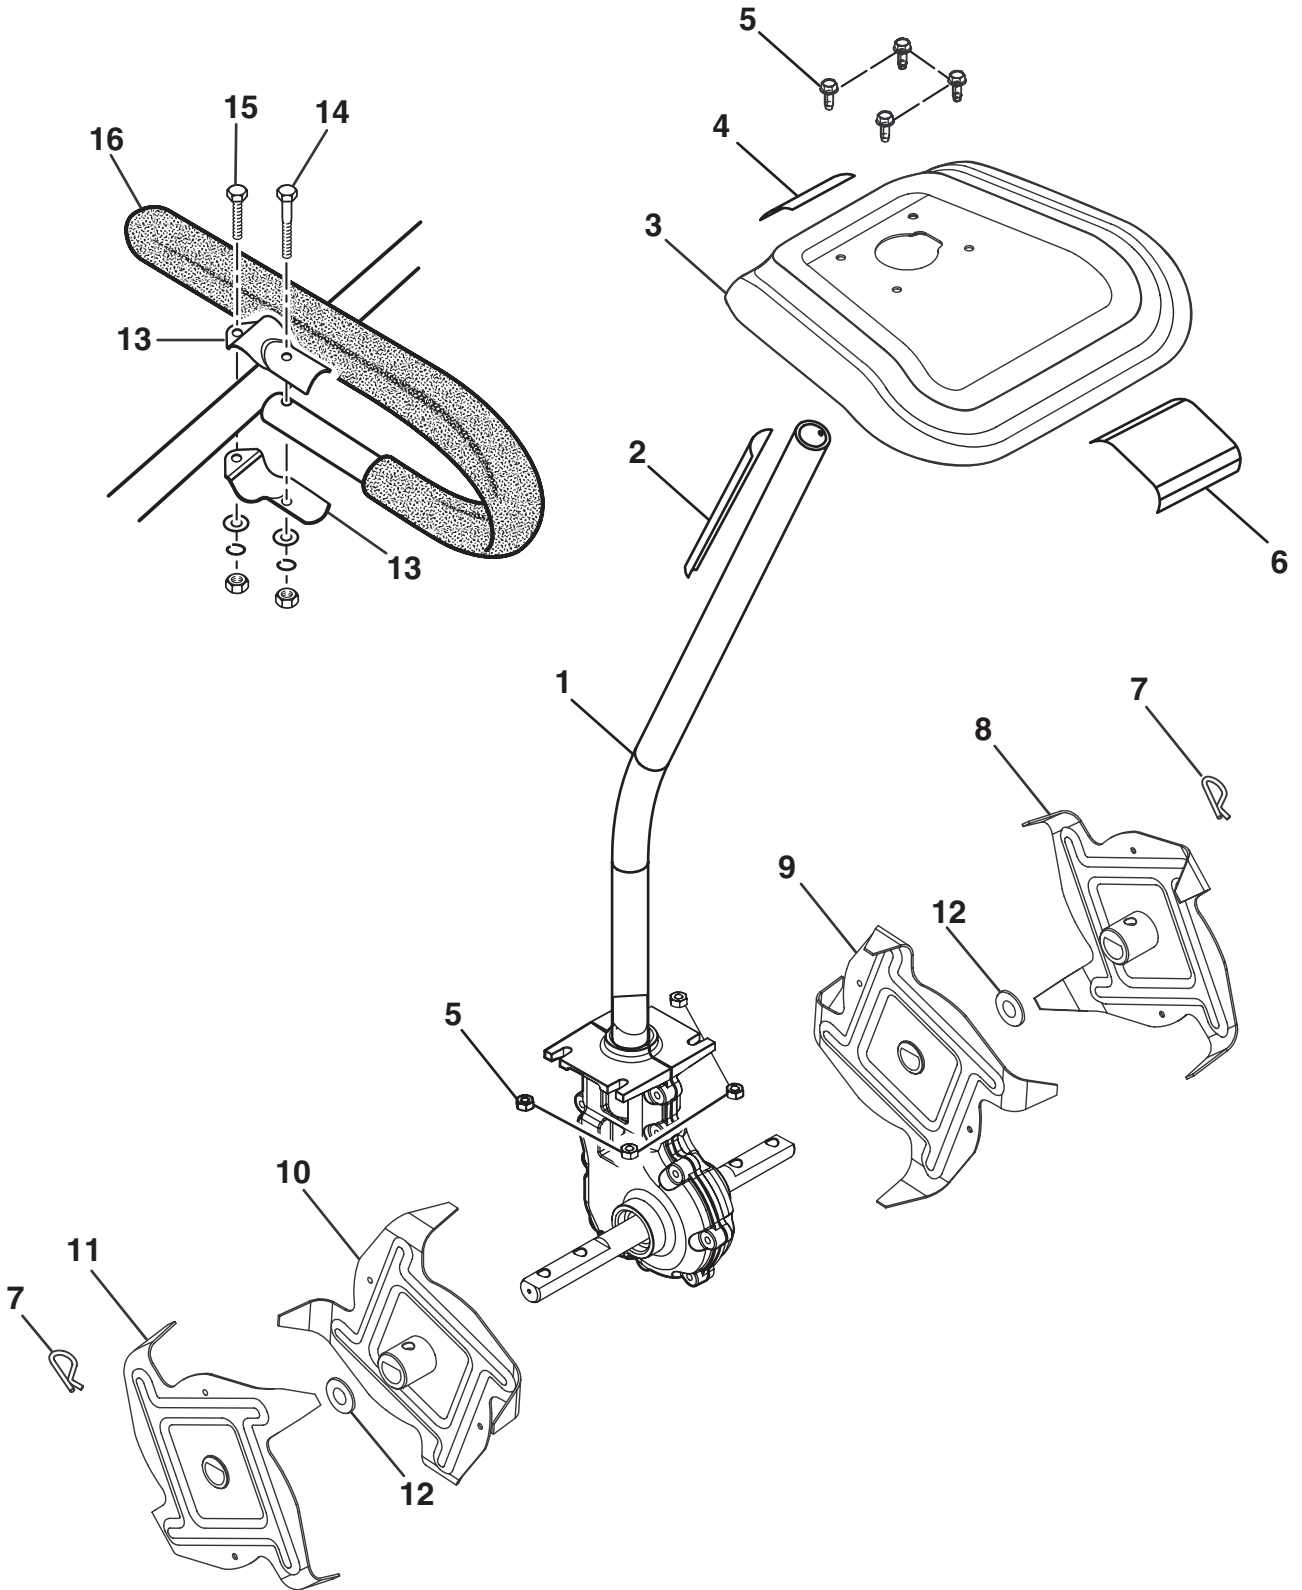

For Parts Call 606-678-9623 or 606-561-4983

**EXPAND-IT  
TILLER  
MODEL NO. UT15550A  
REPAIR SHEET**

EXPAND-IT TILLER – MODEL NO. UT15550A

EXPAND-IT TILLER – MODEL NO. UT15550A

PARTS LIST

Key No.	Part Number	Description	Qty.
1	090008001001	GEAR CASE AND BOOM ASSEMBLY	1
2	090008001002	WARNING LABEL	1
3	090008001003	TILLER SHIELD	1
4	090008001004	EXPAND-IT TILLER DECAL	1
5	090008001005	SCREW AND LOCK NUT	4
6	090008001006	WARNING LABEL	1
7	090008001007	CLIP PIN	2
8	090008001008	TINE D ASSEMBLY	1
9	090008001009	TINE C ASSEMBLY	1
10	090008001010	TINE B ASSEMBLY	1
11	090008001011	TINE A ASSEMBLY	1
12	090008001012	FELT WASHER	2
13	099075001007	HANDLE BAR CLAMP	2
14	099075001008	BOLT ASSEMBLY (LONG)	1
15	099075001009	BOLT ASSEMBLY (SHORT)	1
16	099075001010	J-HANDLE AND GRIP	1
	983000253	OPERATOR'S MANUAL (090008001013)	1
	983000253R	REPAIR SHEET (REV:00)	1
	04-13-05		