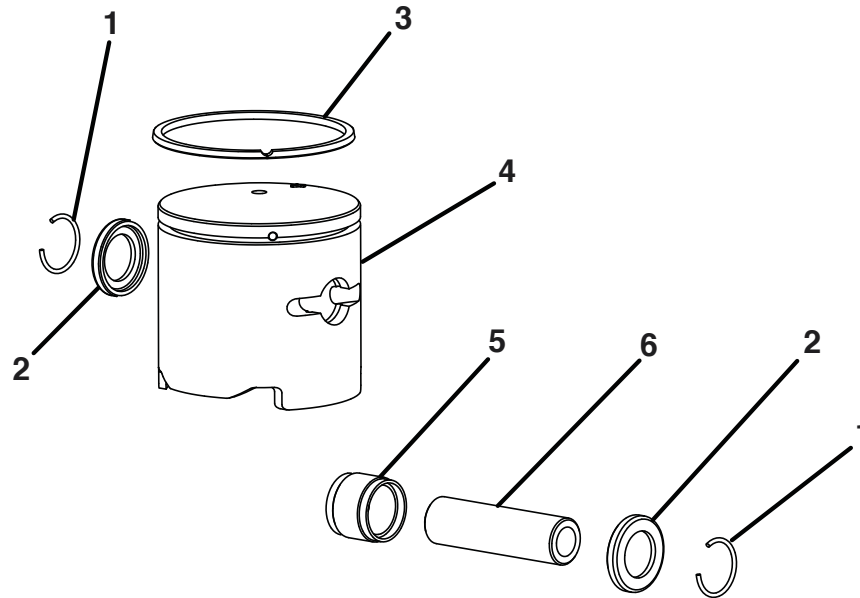

* STANDARD HARDWARE ITEM – MAY BE PURCHASED LOCALLY

RYOBI HAND HELD BLOWER – MODEL NUMBER RY08510

Figure C

PARTS LIST (FIGURE C)

KEY NO.	PART NUMBER	DESCRIPTION	QTY.
1	690691001	WRIST PIN CLIP RING	2
2	690687001	WASHER	2
3	690161002	PISTON RING	1
4	640920002	PISTON	1
5	690686002	NEEDLE BEARING (ID 8 X 8.8)	1
6	620227001	WRIST PIN.....	1