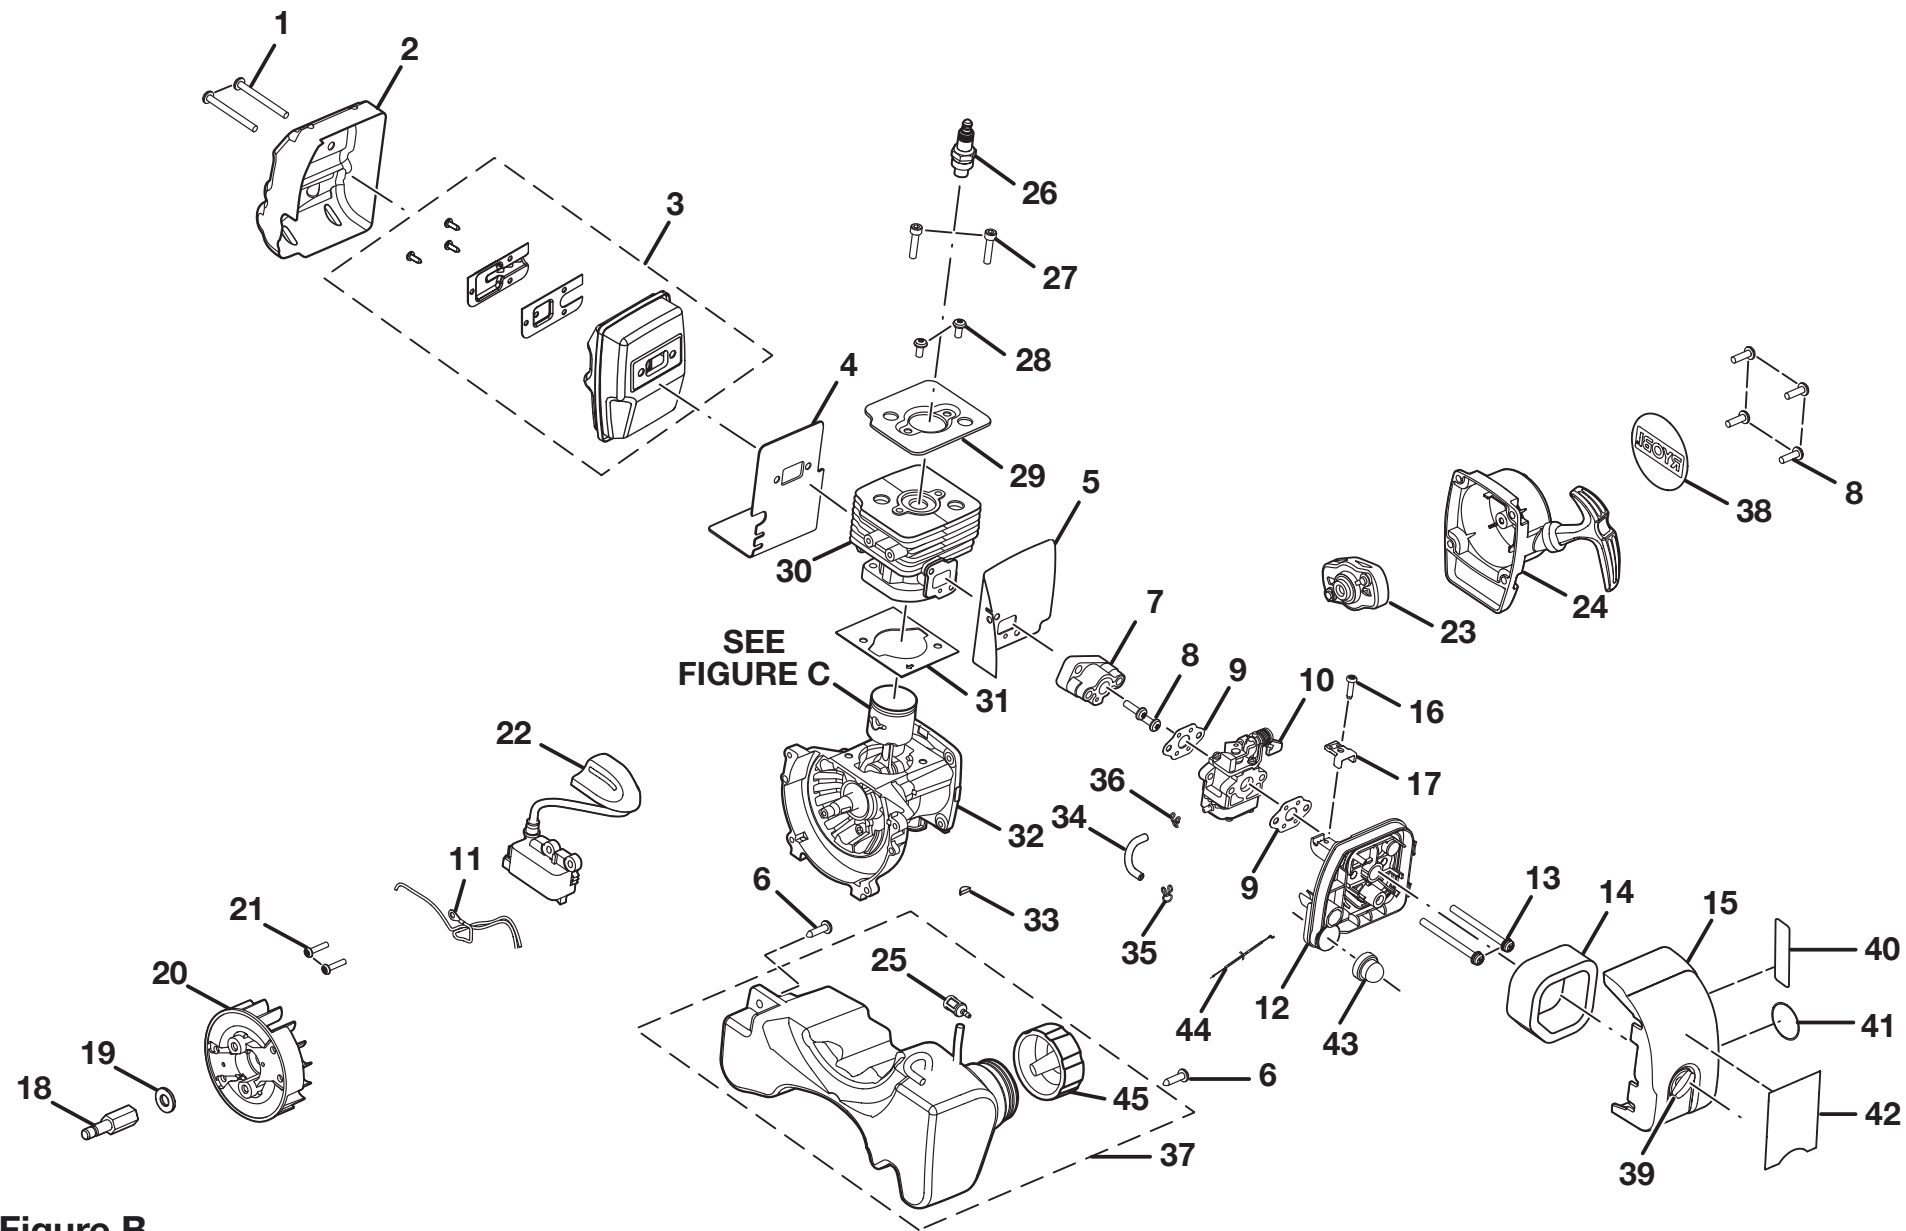

RYOBI HAND HELD BLOWER - MODEL NUMBER RY08510

Figure B

RYOBI HAND HELD BLOWER – MODEL NUMBER RY08510

The model number will be found on a plate attached to the motor housing. Always mention the model number in all correspondence regarding your **BLOWER** or when ordering repair parts.

PARTS LIST (FIGURE B)

KEY NO.	PART NUMBER	DESCRIPTION	QTY	KEY NO.	PART NUMBER	DESCRIPTION	QTY
1	660347001	* SCREW (M5 X 50 mm)	2	25	300759003	FUEL FILTER	1
2	638027001	HEAT SHIELD	1	26	870170001	* SPARK PLUG (CHAMPION RCJ4)	1
3	308138010	MUFFLER ASSEMBLY	1	27	660342001	* SCREW (M5 X 22 mm)	2
4	638183001	GASKET MUFFLER	1	28	660351002	* SCREW & WASHER (M5 X 10 mm)	2
5	900711002	INSULATOR GASKET	1	29	630002021	PLATE FOR CYLINDER	1
6	660674001	* SCREW (#10-14 X 7/8 in.)	2	30	640570016	CYLINDER	1
7	590947002	INSULATOR	1	31	900709001	CYLINDER GASKET	1
8	660344002	* SCREW AND WASHER (M5 X 22 mm)	6	32	300749003	CRANKCASE ASSEMBLY	1
9	900711003	CARBURETOR GASKET	2	33	690688001	KEY WOODRUFF (S43C)	1
10	308028001	CARBURETOR	1	34	570574001	TUBING RUBBER	1
11	290702001	LEAD ASSEMBLY	1	35	690699001	CLIP-HOSE (ID 4.9)	2
12	518130002	AIR BOX BASE	1	36	690700001	CLIP-HOSE	1
13	660346001	* SCREW (M5 X 60 mm)	2	37	308342001	FUEL TANK AND CAP (INC. KEY NOS. 25 AND 45)	1
14	560873001	AIR FILTER ELEMENT	1	38	950119007	STARTING HOUSING LABEL	1
15	518253001	CARBURETOR HOUSING COVER	1	39	590461001	AIR FILTER KNOB	1
16	660734001	* SCREW (M4 X 1.75 X 16 PAN HD.)	1	40	940627007	STARTING LABEL	1
17	638133003	CLIP-THROTTLE CABLE	1	41	940627006	ZIP START LABEL	1
18	308068002	CRANKSHAFT EXTENSION	1	42	940627004	STARTING INSTRUCTION LABEL	1
19	678171002	WASHER	1	43	300780002	PRIMER ASSEMBLY	1
20	640574001	FLY-WHEEL ASSEMBLY	1	44	308209001	CABLE ASSEMBLY	1
21	660349001	* SCREW (M4 X 22 mm)	2	45	300758006	FUEL CAP ASSEMBLY	1
22	290178003	COIL & BOOT ASSEMBLY	1	46	000998216	SPARK ARRESTOR KIT (NOT SHOWN)	1
23	308004001	PULLEY ASSEMBLY	1				
24	300753007	STARTER ASSEMBLY	1				

* STANDARD HARDWARE ITEM – MAY BE PURCHASED LOCALLY