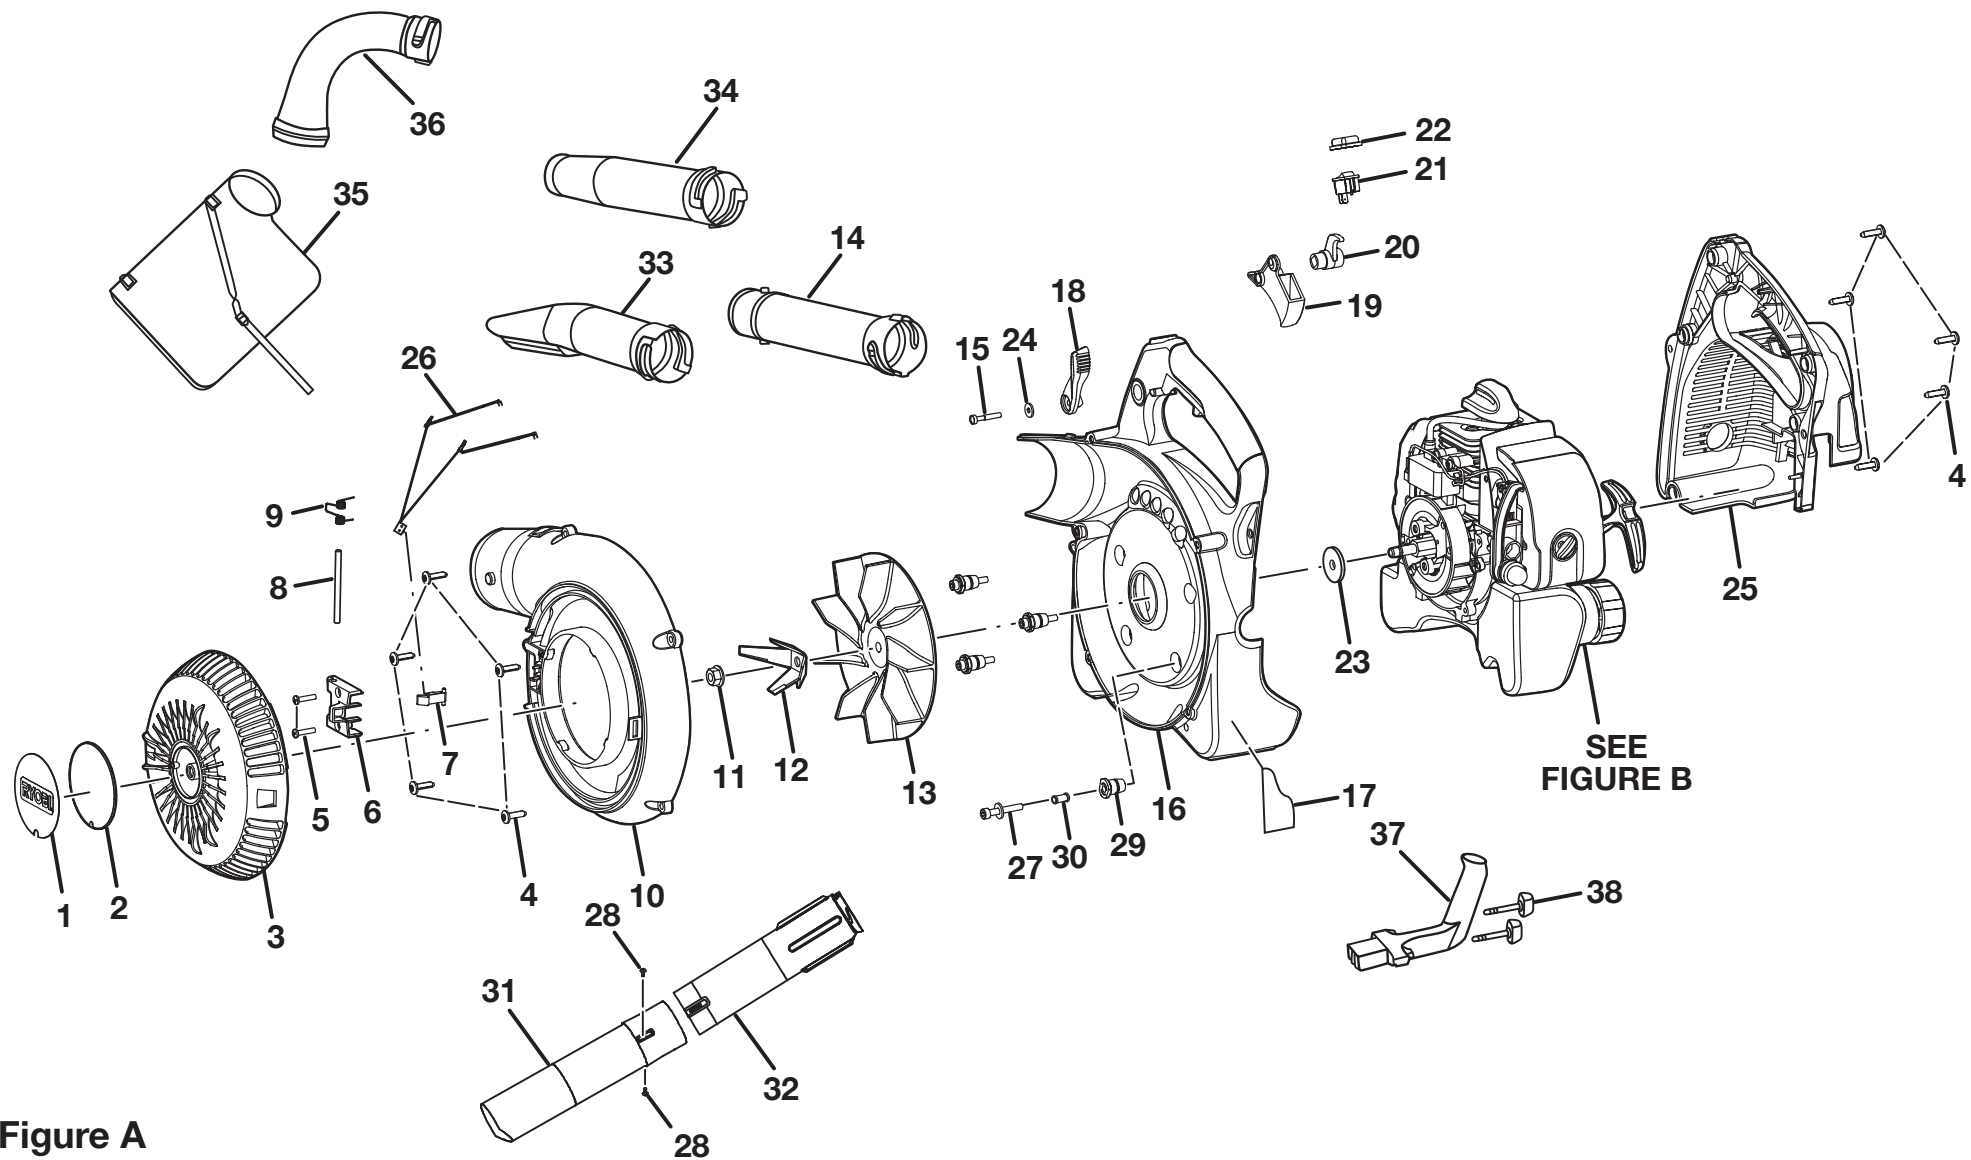

RYOBI HAND HELD BLOWER - MODEL NUMBER RY08510

Figure A

RYOBI HAND HELD BLOWER – MODEL NUMBER RY08510

The model number will be found on a plate attached to the motor housing. Always mention the model number in all correspondence regarding your **BLOWER** or when ordering repair parts.

PARTS LIST (FIGURE A)

KEY NO.	PART NUMBER	DESCRIPTION	QTY	KEY NO.	PART NUMBER	DESCRIPTION	QTY
1	940627001	VACUUM DOOR LABEL.....	1	23	678126001	WASHER-FAN SPACER.....	1
2	518252001	VACUUM DOOR COVER.....	1	24	678125001	WASHER.....	1
3	518268001	VAC DOOR.....	1	25	518267001	ENGINE SHROUD HOUSING.....	1
4	660674001	* SCREW (#10-14 X 7/8 in.).....	10	26	870166001	VACUUM DOOR KILL SWITCH.....	1
5	660665001	* SCREW (#8-14 X 16.3 mm).....	2	27	660759002	* SCREW (M5 X 30 mm CAP HD.).....	4
6	518170001	VACUUM DOOR HINGE.....	1	28	660621001	* SCREW (10-14 X 1/2 in.).....	2
7	518254001	KILL SWITCH ACTIVATOR LEVER.....	1	29	570544002	VIBRATION ISOLATOR.....	4
8	650026002	HINGE PIN.....	1	30	678124001	AV BUSHING SLEEVE.....	4
9	678117001	VACUUM DOOR SPRING.....	1	31	570562001	TUBE-LOWER VACUUM.....	1
10	518266001	OUTER VOLUTE HOUSING.....	1	32	570561001	TUBE-UPPER VACUUM.....	1
11	678128002	RETAINING WASHER NUT.....	1	33	580613001	TUBE NOZZLE.....	1
12	678114001	BLADE-MULDER.....	1	34	570564001	TUBE-LOWER BLOWER.....	1
13	518265001	24.5 CC BLOWER FAN.....	1	35	900918001	VACUUM BAG ASSEMBLY.....	1
14	570543001	TUBE-UPPER BLOWER.....	1	36	570563001	TUBE ELBOW.....	1
15	660666001	* SCREW (#8-14 x 50 mm).....	1	37	518180001	HANDLE.....	1
16	518140001	HOUSING INNER VOLUTE.....	1	38	518273001	KNOB.....	2
17	940627005	WARNING LABEL.....	1	39	638179001	METAL MESH (NOT SHOWN).....	1
18	518160001	CRUISE LEVER.....	1	40	570624001	GROMMET (NOT SHOWN).....	1
19	518255001	TRIGGER.....	1		983000647	OPERATOR'S MANUAL (900968002)	
20	518150001	TRIGGER LOCK.....	1		983000647R	REPAIR SHEET (REV:03)	
21	760363003	SWITCH.....	1		03-31-06		
22	678121001	DUST COVER.....	1				

* STANDARD HARDWARE ITEM – MAY BE PURCHASED LOCALLY