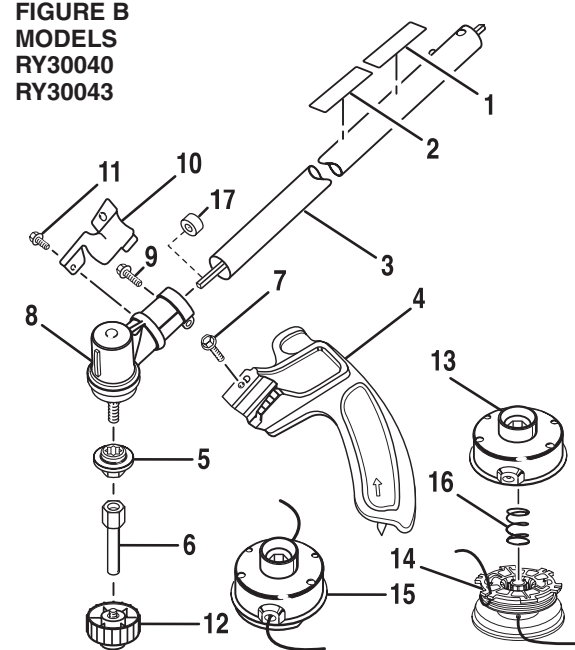

FIGURE A PARTS LIST

POWER HEAD INFORMATION:

Part Number 985414001 for models RY30020, RY30040, RY30060

Part Number 985414002 for models RY30023, RY30043, RY30063

KEY NO.	SERVICE NUMBER	DESCRIPTION	QTY.	KEY NO.	SERVICE NUMBER	DESCRIPTION	QTY.
1	PS02227	Spark Plug	1	16	PS06259	Trigger	1
		(*Champion RCJ6Y or NGK BPMR7)		17	PS01718	Spring	1
2	985426001	Starting/Primer Label	1	18	PS00180	Sleeve	1
3	985417001	Air Box Cover	1	19	985251001	Ring Guard	1
4	5687301	Air Filter	1	20	985744001	Throttle Cable Assembly	1
5	PS06114	Starter Grip	1	21	PA00249	Fastener Kit (CS30 and SS30)	1
6	985162001	Model Label (CS30)	1	22	06542A	"D" Handle (CS30 and SS30)	1
	985163001	Model Label (SS30)	1	23	81242	Hex Nut (BC30)	2
	985164001	Model Label (BC30)	1	24	84004	Washer (BC30)	2
7	985210001	Fuel Cap	1	25	00422	Handle Bar Clamp (BC30)	2
8	985411001	Throttle Cable Clip	1	26	82496	Screw (BC30)	1
9	983638009	Screw	1	27	82278	Hex Head Bolt (BC30)	1
10	985157001	Logo Plate	1	28	A08130	"J" Handle and Grip (BC30)	1
11	984032002	Warning Decal (CS30 and SS30)	1	29	83009	Lock Washer (BC30)	2
	984102002	Warning Decal (BC30)	1	30	944701	Shoulder Strap (BC30)	1
12	985383001	Boom Assembly (CS30 and SS30)	1	31	PS02155	Hanger Cap	1
	985384001	Boom Assembly, Upper (BC30)	1		N/A	2-Cycle Oil (*AH99G01) 50:1 Synthetic Blend	
13	985382001	Handle Assembly	1		983000451	Operator's Manual	
14	82589	Handle Screw	9		983000452	Customer Sheet	
15	PS06258	Trigger Lock	1		983000451R	Repair Sheet (REV:00)	

**FIGURE B
MODELS
RY30040
RY30043**

**FIGURE B
MODELS
RY30060
RY30063**

Key No.	Service Number	*Retailer Number	Description	Qty.
1	985165001	N/A	Expand-it Label	1
2	984032002	N/A	Warning Decal	1
3	985569003	N/A	Curved Shaft Assembly	1
4	985623002	N/A	Grass Deflector	1
5	PA00249	N/A	Fastener Kit	1
6	N/A	AP04106	Spool Retainer (Black)	1
7	N/A	AP04114	Complete String Head (.080 in.)	1
8	AH04112	N/A	Spool and String (.080 in.) w/Spring	1
9	A98231A	N/A	Housing and Eyelet	1
10	06713	N/A	Spring	1