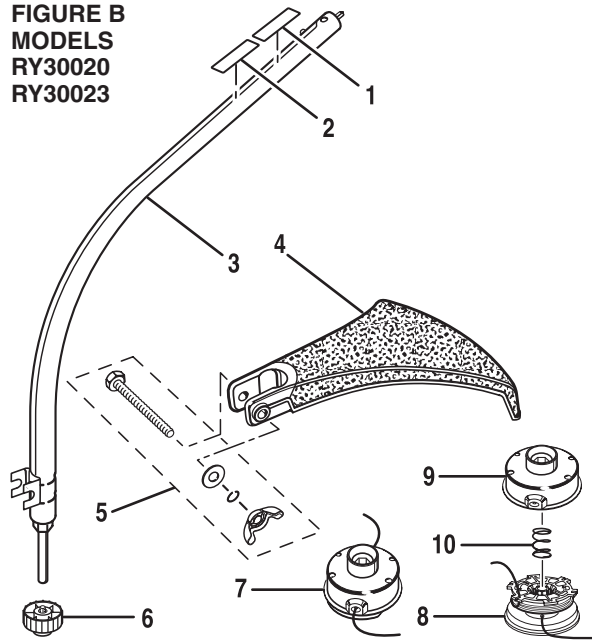

FIGURE A PARTS LIST

POWER HEAD INFORMATION:

Part Number 985414001 for models RY30020, RY30040, RY30060

Part Number 985414002 for models RY30023, RY30043, RY30063

KEY NO.	SERVICE NUMBER	DESCRIPTION	QTY.	KEY NO.	SERVICE NUMBER	DESCRIPTION	QTY.
1	PS02227	Spark Plug	1	16	PS06259	Trigger	1
		(*Champion RCJ6Y or NGK BPMR7)		17	PS01718	Spring	1
2	985426001	Starting/Primer Label	1	18	PS00180	Sleeve	1
3	985417001	Air Box Cover	1	19	985251001	Ring Guard	1
4	5687301	Air Filter	1	20	985744001	Throttle Cable Assembly	1
5	PS06114	Starter Grip	1	21	PA00249	Fastener Kit (CS30 and SS30)	1
6	985162001	Model Label (CS30)	1	22	06542A	"D" Handle (CS30 and SS30)	1
	985163001	Model Label (SS30)	1	23	81242	Hex Nut (BC30)	2
	985164001	Model Label (BC30)	1	24	84004	Washer (BC30)	2
7	985210001	Fuel Cap	1	25	00422	Handle Bar Clamp (BC30)	2
8	985411001	Throttle Cable Clip	1	26	82496	Screw (BC30)	1
9	983638009	Screw	1	27	82278	Hex Head Bolt (BC30)	1
10	985157001	Logo Plate	1	28	A08130	"J" Handle and Grip (BC30)	1
11	984032002	Warning Decal (CS30 and SS30)	1	29	83009	Lock Washer (BC30)	2
	984102002	Warning Decal (BC30)	1	30	944701	Shoulder Strap (BC30)	1
12	985383001	Boom Assembly (CS30 and SS30)	1	31	PS02155	Hanger Cap	1
	985384001	Boom Assembly, Upper (BC30)	1		N/A	2-Cycle Oil (*AH99G01) 50:1 Synthetic Blend	
13	985382001	Handle Assembly	1		983000451	Operator's Manual	
14	82589	Handle Screw	9		983000452	Customer Sheet	
15	PS06258	Trigger Lock	1		983000451R	Repair Sheet (REV:00)	

**FIGURE B
MODELS
RY30040
RY30043**

**FIGURE B
MODELS
RY30060
RY30063**

Key No.	Service Number	*Retailer Number	Description	Qty.
1	985165001	N/A	Expand-it Label	1
2	984032002	N/A	Warning Decal	1
3	985569003	N/A	Curved Shaft Assembly	1
4	985623002	N/A	Grass Deflector	1
5	PA00249	N/A	Fastener Kit	1
6	N/A	AP04106	Spool Retainer (Black)	1
7	N/A	AP04114	Complete String Head (.080 in.)	1
8	AH04112	N/A	Spool and String (.080 in.) w/Spring	1
9	A98231A	N/A	Housing and Eyelet	1
10	06713	N/A	Spring	1