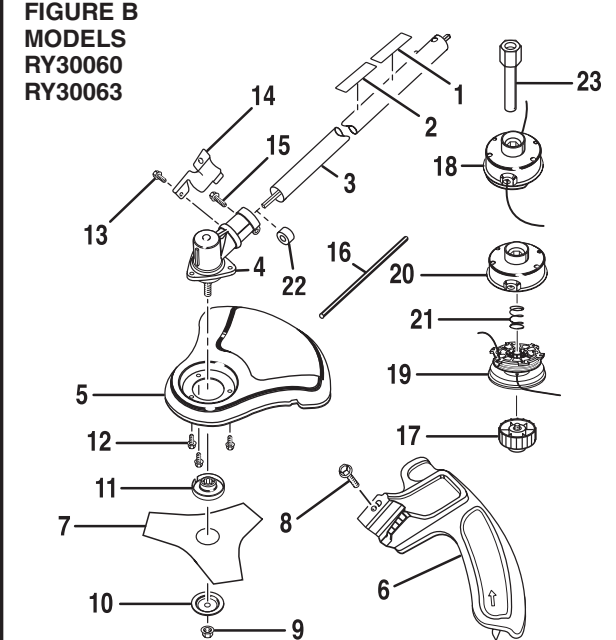

**FIGURE B
MODELS
RY30060
RY30063**

Key No.	Service Number	*Retailer Number	Description	Qty.
1	985165001	N/A	Expand-it Label	1
2	984032002	N/A	Warning Decal	1
3	985569003	N/A	Curved Shaft Assembly	1
4	985623002	N/A	Grass Deflector	1
5	PA00249	N/A	Fastener Kit	1
6	N/A	AP04106	Spool Retainer (Black)	1
7	N/A	AP04114	Complete String Head (.080 in.)	1
8	AH04112	N/A	Spool and String (.080 in.) w/Spring	1
9	A98231A	N/A	Housing and Eyelet	1
10	06713	N/A	Spring	1

Key No.	Service Number	*Retailer Number	Description	Qty.
1	985165001	N/A	Expand-it Label	1
2	984032002	N/A	Warning Decal	1
3	983775003	N/A	Straight Shaft Assembly	1
4	984443004	N/A	Grass Deflector Assembly	1
5	984931001	N/A	Washer	1
6	PS04438	N/A	Shaft Adapter	1
7	983379078	N/A	Screw (1/4-20 x 1-1/4 in.)	1
8	984244001	N/A	Gear Head	1
9	983381007	N/A	Screw (1/4-20 x 1-1/4 in.)	1
10	PS04420	N/A	Clamp	1
11	983774003	N/A	Screw (10-24 x 5/8 in.)	1
12	AP04103	N/A	Spool Retainer (Red)	1
13	A98231A	N/A	Housing and Eyelet Head (.095 in.)	1
14	N/A	AH04113	Spool and String (.095 in.) w/Spring	1
15	N/A	AP04116	Complete String	1
16	06713	N/A	Spring	1
17	985625001	N/A	Spacer	1

Key No.	Service Number	*Retailer Number	Description	Qty.
1	985165001	N/A	Expand-it Label	1
2	984102002	N/A	Brushcutter Safety Label	1
3	983777003	N/A	Straight Shaft Assy.	1
4	PA01364	N/A	Gear Head	1
5	PS03538	N/A	Brushcutter Guard	1
6	984443004	N/A	Grass Deflector Assy.	1
7	06297	AP04105	Tri-Arc® Blade	1
8	983379078	N/A	Screw (1/4-2- x 1-1/4 in.)	1
9	04277	N/A	Lock Nut	1
10	04409	N/A	Cupped Washer	1
11	04168A	N/A	Flanged Washer	1
12	88049	N/A	Screw (10-24 x 1/2 in.)	3
13	983774003	N/A	Screw (10-24 x 5/8 in.)	1
14	PS04420	N/A	Clamp	1
15	983381007	N/A	Screw (1/4-20 x 1-1/4 in.)	1
16	00063	N/A	Holding Pin	1
17	AP04103	N/A	Spool Retainer (Red)	1
18	N/A	AP04116	Complete String Head (.095 in.)	1
19	N/A	AH04113	Spool and String (.095 in.) w/Spring	1
20	A98231A	N/A	Housing and Eyelet	1
21	06713	N/A	Spring	1
22	985625001	N/A	Spacer	1
23	PS04438	N/A	Shaft Adapter	1

* Purchase locally from retailer where unit was purchased.