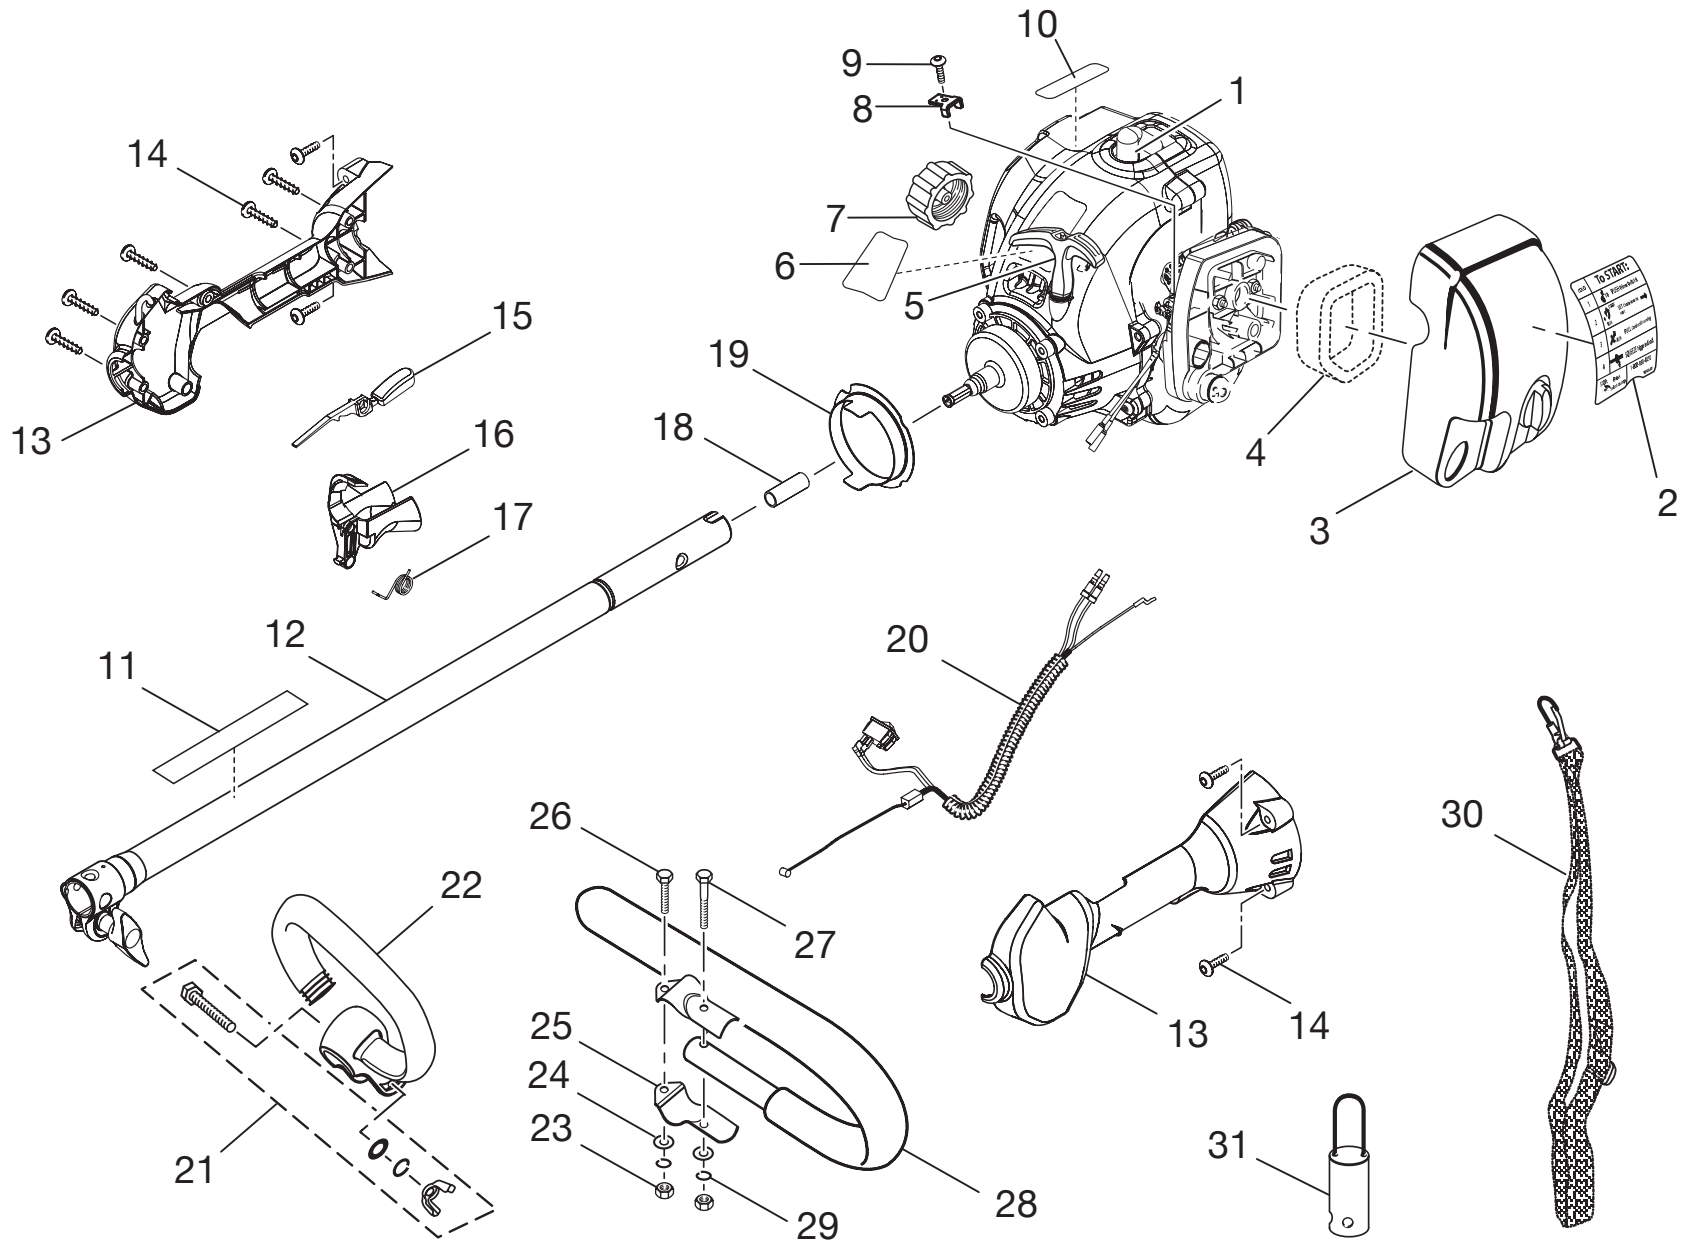

For Parts Call 606-678-9623 or 606-561-4983

RYOBI 30CC STRING TRIMMERS AND BRUSHCUTTERS MODEL NUMBERS
RY30020, RY30023, RY30040, RY30043, RY30060, RY30063

**RYOBI 30CC STRING TRIMMERS AND BRUSHCUTTERS MODEL NUMBERS
RY30020, RY30023, RY30040, RY30043, RY30060, RY30063**

FIGURE A PARTS LIST

POWER HEAD INFORMATION:

Part Number 985414001 for models RY30020, RY30040, RY30060

Part Number 985414002 for models RY30023, RY30043, RY30063

KEY NO.	SERVICE NUMBER	DESCRIPTION	QTY.	KEY NO.	SERVICE NUMBER	DESCRIPTION	QTY.
1	PS02227	Spark Plug	1	16	PS06259	Trigger	1
		(*Champion RCJ6Y or NGK BPMR7)		17	PS01718	Spring	1
2	985426001	Starting/Primer Label	1	18	PS00180	Sleeve	1
3	985417001	Air Box Cover	1	19	985251001	Ring Guard	1
4	5687301	Air Filter	1	20	985744001	Throttle Cable Assembly	1
5	PS06114	Starter Grip	1	21	PA00249	Fastener Kit (CS30 and SS30)	1
6	985162001	Model Label (CS30)	1	22	06542A	"D" Handle (CS30 and SS30)	1
	985163001	Model Label (SS30)	1	23	81242	Hex Nut (BC30)	2
	985164001	Model Label (BC30)	1	24	84004	Washer (BC30)	2
7	985210001	Fuel Cap	1	25	00422	Handle Bar Clamp (BC30)	2
8	985411001	Throttle Cable Clip	1	26	82496	Screw (BC30)	1
9	983638009	Screw	1	27	82278	Hex Head Bolt (BC30)	1
10	985157001	Logo Plate	1	28	A08130	"J" Handle and Grip (BC30)	1
11	984032002	Warning Decal (CS30 and SS30)	1	29	83009	Lock Washer (BC30)	2
	984102002	Warning Decal (BC30)	1	30	944701	Shoulder Strap (BC30)	1
12	985383001	Boom Assembly (CS30 and SS30)	1	31	PS02155	Hanger Cap	1
	985384001	Boom Assembly, Upper (BC30)	1		N/A	2-Cycle Oil (*AH99G01) 50:1 Synthetic Blend	
13	985382001	Handle Assembly	1		983000451	Operator's Manual	
14	82589	Handle Screw	9		983000452	Customer Sheet	
15	PS06258	Trigger Lock	1		983000451R	Repair Sheet (REV:00)	

* Purchase locally from retailer where unit was purchased.