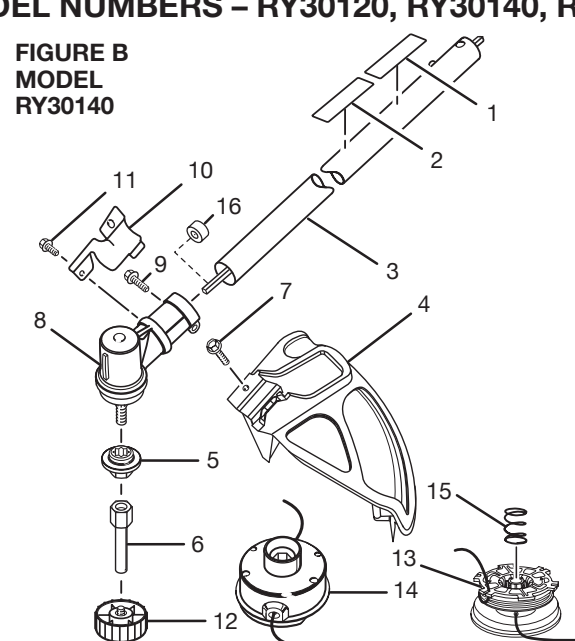

FIGURE B
MODEL
RY30120

FIGURE B
MODEL
RY30140

FIGURE B
MODEL
RY30160

Key No.	Service Number	Description	Qty.
1	940627024	Expand-it Label	1
2	940230132	Warning Decal	1
3	000998239	Curved Shaft Assembly (Incl. 1,2)	1
4	308052001	Grass Deflector	1
5	120650001	Fastener Kit	1
6	308042002	Spool Retainer (Black)	1
7	000998230	Complete String Head (.080 in.) (Incl. 6,8,9)	1
8	308044002	Spool and String (.080 in.)	1
9	678022001	Compression Spring	1

Key No.	Service Number	Description	Qty.
1	940627024	Expand-it Label	1
2	940230132	Warning Decal	1
3	000998240	Straight Shaft Assembly (Incl. 1,2)	1
4	308473001	Grass Deflector Assembly (Incl. 7)	1
5	678011002	Flanged Washer	1
6	678019002	Shaft Adapter	1
7	660886001	Screw (1/4-20 x 0.70-0.75 in.)	1
8	308053004	Gear Case Assembly	1
9	660642001	Screw (1/4-20 x 1-1/4 in.)	1
10	638125001	Clamp	1
11	660736001	Screw (10-24 x 5/8 in. Hex Hd.)	1
12	308042003	Spool Retainer (Red)	1
13	308044003	Spool and String (.095 in.)	1
14	000998265	Complete String Head Assembly (.095 in.) (Incl. 12,13,15)	1
15	678022001	Compression Spring	1
16	518367001	Spacer	1

Key No.	Service Number	Description	Qty.
1	940627024	Expand-it Label	1
2	940627027	Warning Decal	1
3	000998241	Brushcutter Assy. (Incl. 1,2)	1
4	308053001	Gear Case Assembly	1
5	638120001	8 in. Blade Guard	1
6	308473001	Grass Deflector Assy.	1
7	638006004	Tri-Arc® Blade	1
8	660886001	Screw (1/4-20 x 0.70-0.75 in.)	1
9	678018001	Lock Nut	1
10	638017001	Cupped Washer	1
11	678011001	Flanged Washer	1
12	660737001	Screw (10-24 x 1/2 in.)	3
13	660736001	Screw (10-24 x 5/8 in.)	1
14	638125001	Clamp	1
15	660642001	Screw (1/4-20 x 1-1/4 in.)	1
16	678020001	Holding Pin	1
17	308042003	Spool Retainer (Red)	1
18	000998265	Complete String Head (.095 in.) (Incl. 17,19,20)	1
19	308044003	Spool and String (.095 in.)	1
20	678022001	Compression Spring	1
21	518367001	Spacer	1
22	678019002	Shaft Adapter	1