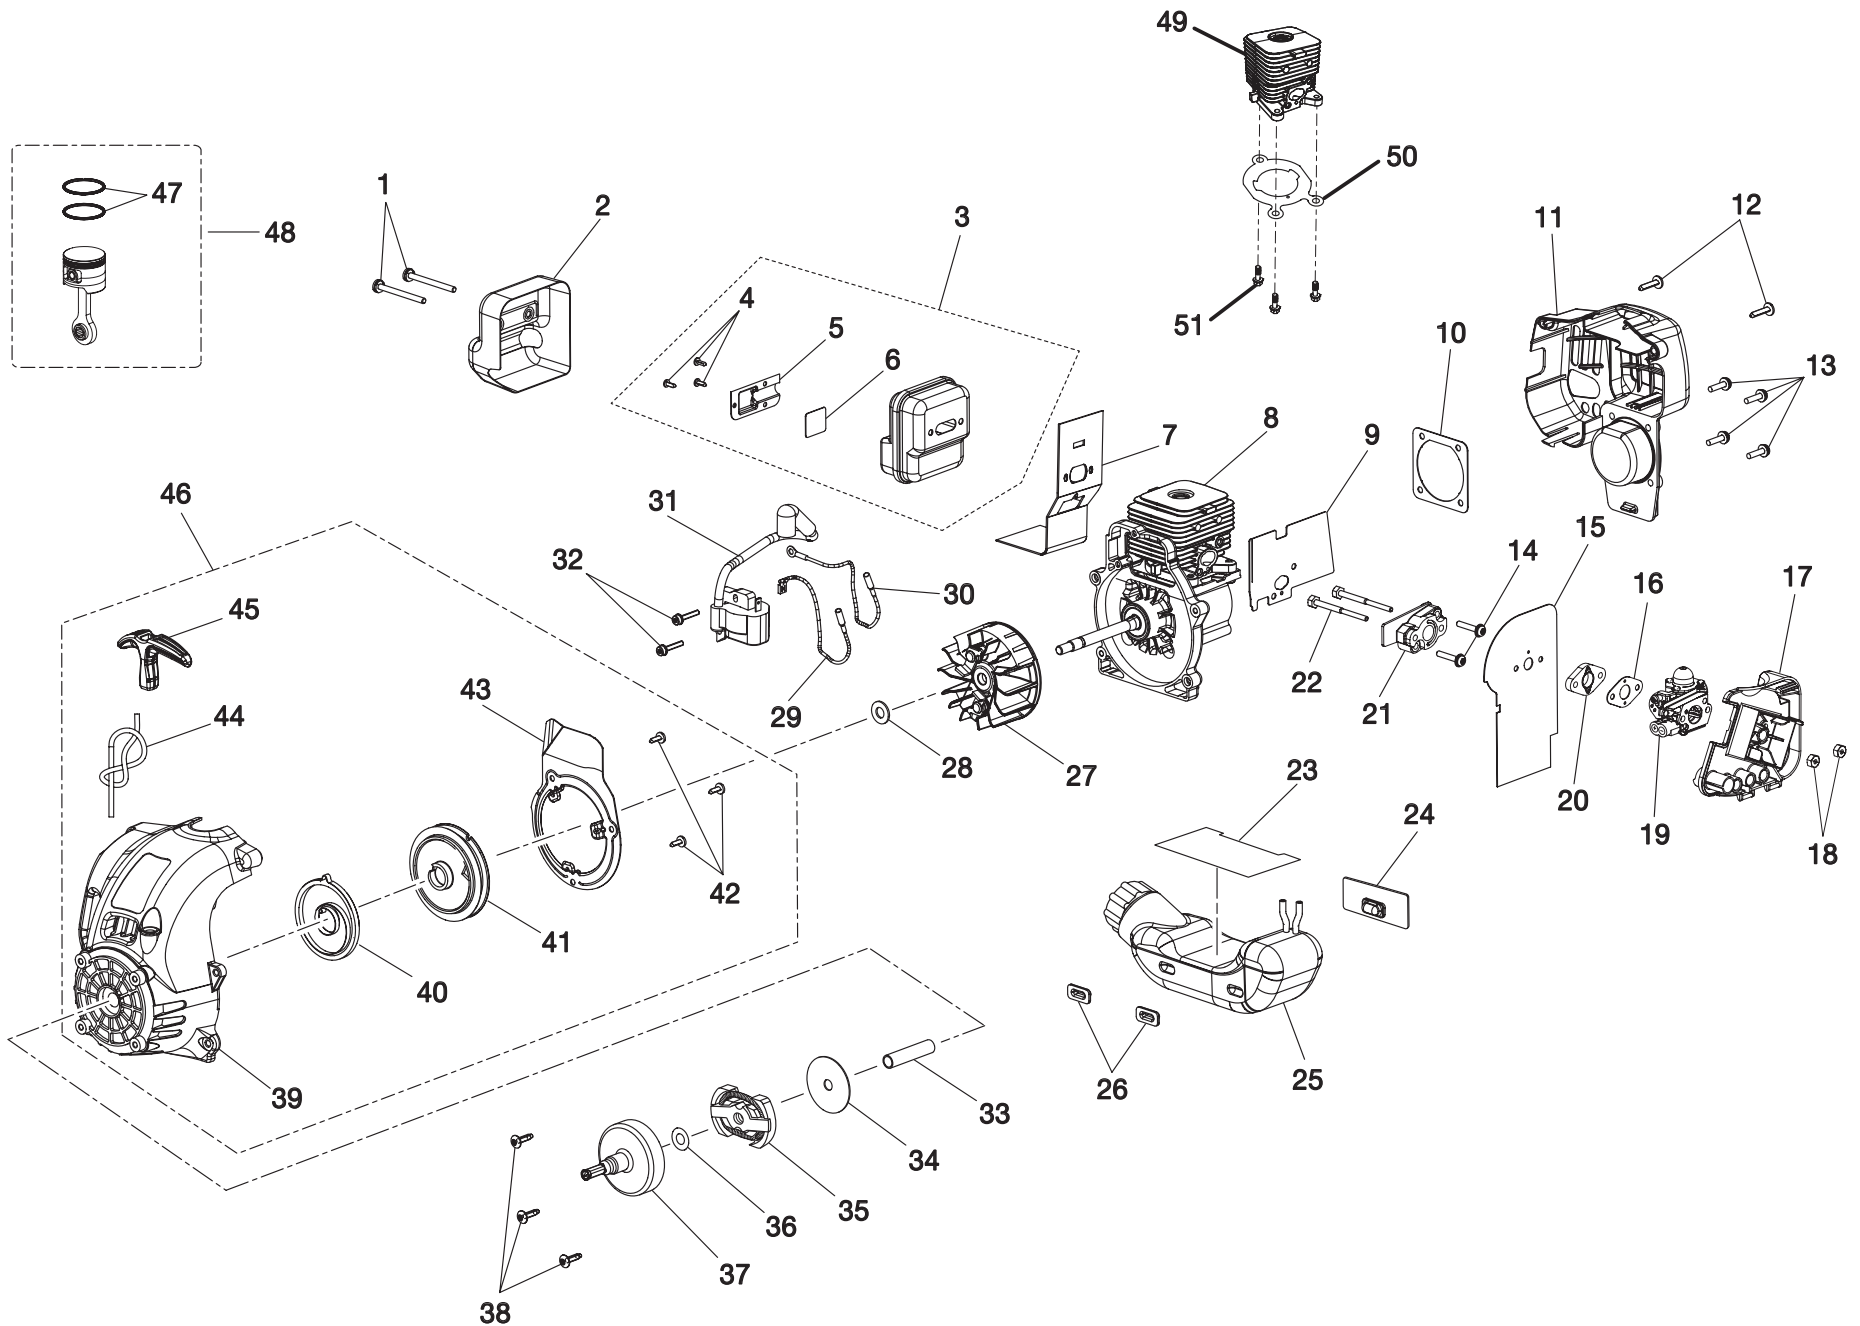

RYOBI 30cc STRING TRIMMERS AND BRUSHCUTTERS
MODEL NUMBERS - RY30120, RY30140, RY30160

**RYOBI 30cc STRING TRIMMERS AND BRUSHCUTTERS
MODEL NUMBERS – RY30120, RY30140, RY30160**

KEY NO.	PART NUMBER	DESCRIPTION	QTY.	KEY NO.	PART NUMBER	DESCRIPTION	QTY.
1	660638003	* SCREW (10-24 X 2-1/8 in. TORX TR. HD.)	2	27	308433001	ROTOR W/PAWLS ASSEMBLY	1
2	638094001	HEAT SHIELD	1	28	650017001	WASHER	1
3	308092008	MUFFLER ASSEMBLY	1	29	290222001	LEAD W/TERMINALS	1
4	660870001	SCREW (RECESSED PAN HD.)	3	30	290223001	LEAD W/TERMINALS	1
5	638044001	OUTLET TUBE	1	31	308389002	IGNITION MODULE W/3 SEC. KILL SWITCH	1
6	638268001	SCREEN	1	32	660660001	SCREW (THD FORMING)	2
7	900994006	MUFFLER GASKET	1	33	638091002	SPACER TUBE	1
8	308192004	SHORT BLOCK ASSEMBLY (30 cc) (EXTERNAL GASKETS NOT INCLUDED)	1	34	638090001	WASHER (PKG)	1
9	900994010	INTAKE GASKET	1	35	300960002	CLUTCH ASSEMBLY	1
10	900954001	COVER GASKET	1	36	678257001	CLUTCH WASHER	1
11	518107003	REAR HOUSING	1	37	308177001	DRUM AND CONNECTOR	1
12	660674001	* SCREW (10-14 X 7/8 in. TRUSS HD. T.F.)	2	38	660630002	* SCREW (10-24 X 3/4 in.)	3
13	660638004	* SCREW W/LOCK WASHER (10-24 X 3/4 in. PAN HD. TORX)	4	39	308436001	STARTER HOUSING AND EYELET ASSEMBLY	1
14	660662001	SCREW (PAN HD.)	2	40	638033001	SPRING AND CONTAINER	1
15	900740002	CARBURETOR GASKET	1	41	308374001	STARTER PULLEY ASSEMBLY	1
16	900994004	CARBURETOR GASKET (NON-STRATO)	1	42	660694001	SCREW (THREAD FORMING)	3
17	518094001	AIR FILTER BASE	1	43	638229001	BAFFLE/ISOLATOR	1
18	678027001	* LOCK NUT (10-24)	2	44	900849002	STARTER ROPE 42 (PKG)	1
19	308054004	CARBURETOR ASSEMBLY	1	45	511731001	STARTER GRIP	1
20	590456003	SPACER	1	46	308194004	STARTER HOUSING ASSEMBLY	1
21	518070001	HEAT DAM	1	47	690161005	PISTON RING	2
22	660346002	CARBURETOR MOUNTING BOLT (#10 X 2-1/2 in.)	2	48	308023003	PISTON W/ROD ASSEMBLY	1
23	900999002	TANK INSULATION GASKET	1	49	640069002	CYLINDER, 30CC	1
24	570549001	RUBBER BUMPER	1	50	900953001	CYLINDER GASKET	1
25	308181005	FUEL TANK ASSEMBLY W/CAP	1	51	660342002	SCREW (M5 X 20 MM)	3
26	570256001	BUMPER	2				

* STANDARD HARDWARE ITEM – MAY BE PURCHASED LOCALLY

** STOCK ITEM – MAY BE SECURED THROUGH THE HARDWARE DEPARTMENT OF MOST HOME DEPOT STORES