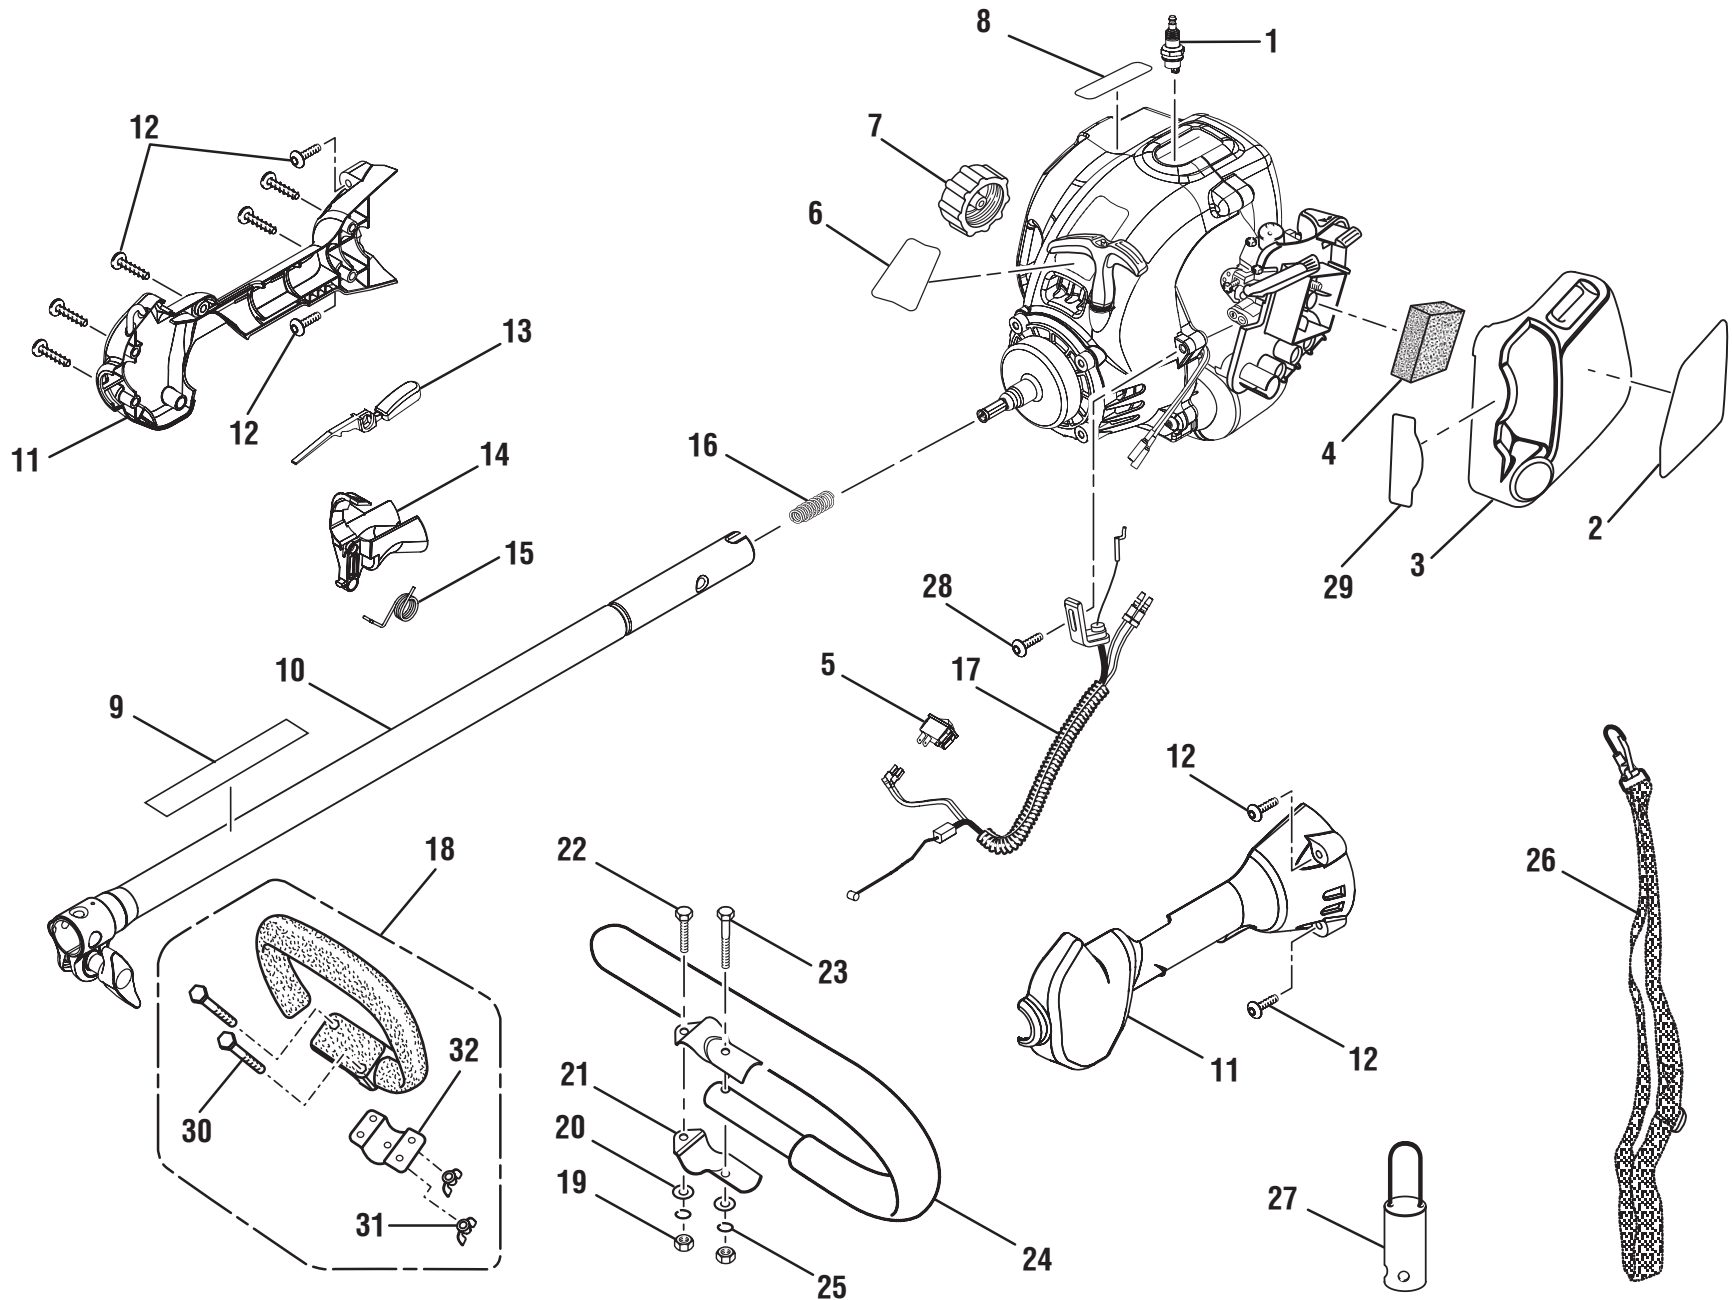

For Parts Call 606-678-9623 or 606-561-4983

**30cc STRING TRIMMERS
30cc BRUSHCUTTERS
REPAIR SHEET**

**MODEL NUMBERS
RY30120, RY30140, RY30160**

www.mymowerparts.com

RYOBI 30cc STRING TRIMMERS AND BRUSHCUTTERS
MODEL NUMBERS - RY30120, RY30140, RY30160

**RYOBI 30cc STRING TRIMMERS AND BRUSHCUTTERS
MODEL NUMBERS – RY30120, RY30140, RY30160**

FIGURE A PARTS LIST

KEY NO.	SERVICE NUMBER	DESCRIPTION	QTY.	KEY NO.	SERVICE NUMBER	DESCRIPTION	QTY.
1	870170001	SPARK PLUG (*CHAMPION RCJ4)	1	17	308439001	THROTTLE AND LEAD ASSEMBLY	1
2	940967004	STARTING LABEL	1	18	308472001	FRONT HANDLE ASSEMBLY (CS30 AND SS30)	1
3	518096001	AIR BOX COVER	1	19	678016001	* HEX NUT (1/4-20) (BC30)	2
4	900952001	AIR FILTER ELEMENT	1	20	678013001	WASHER (BC30)	2
5	760363002	SWITCH (MOMENTARY CONTACT)	1	21	638014001	HANDLE BAR CLAMP (BC30)	2
6	940627021	MODEL LABEL (CS30)	1	22	660643002	* BOLT (1/4-20 X 1 in. HEX HD.) (BC30)	1
	940627022	MODEL LABEL (SS30)	1	23	660643001	* BOLT (1/4-20 X 1-1/2 in. HEX HD.) (BC30)	1
	940627023	MODEL LABEL (BC30)	1	24	308046001	“J” HANDLE AND GRIP (BC30)	1
7	300758006	FUEL CAP ASSEMBLY	1	25	678012001	LOCK WASHER (BC30)	2
8	940299600	LOGO PLATE	1	26	308487001	SHOULDER STRAP (BC30)	1
9	940230132	WARNING DECAL (CS30 AND SS30)	1	27	518019001	HANGER CAP	1
	940627027	WARNING DECAL (BC30)	1	28	660616001	* SCREW (10-24 X 7/8 in.)	1
10	000998237	UPPER BOOM ASSEMBLY (CS30 AND SS30)	1	29	940330006	CHOKE LABEL	1
	000998238	UPPER BOOM ASSEMBLY UPPER (BC30)	1	30	660881001	* BOLT (M5 X 30 mm HEX HD.) (CS30 AND SS30)	2
11	000998236	CONTROL HANDLE ASSEMBLY	1	31	678256001	* WING NUT (M5)	2
12	660618002	* SCREW (10-14 X 1 in.)	9	32	638008001	HANDLE BAR CLAMP (CS30 AND SS30)	1
13	518011002	TRIGGER LOCK	1		983000855	OPERATOR'S MANUAL (960085001)	
14	518012002	TRIGGER	1		983000855R	REPAIR SHEET (REV:02) (940627026)	
15	678021001	TORSION SPRING	1		01-30-06		
16	678252001	COMPRESSION SPRING	1				