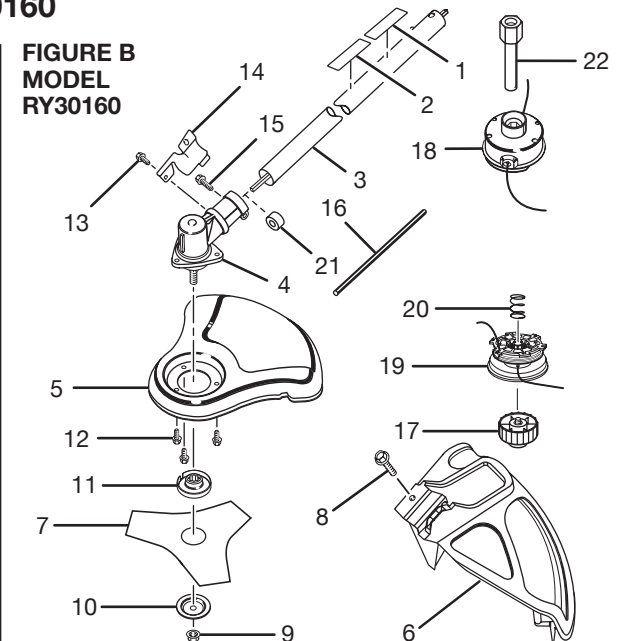

FIGURE B
MODEL
RY30120

FIGURE B
MODEL
RY30140

FIGURE B
MODEL
RY30160

Key No.	Service Number	Description	Qty.
1	940627024	Expand-it Label	1
2	940230132	Warning Decal	1
3	000998239	Curved Shaft Assembly (Incl. 1,2)	1
4	308052001	Grass Deflector	1
5	120650001	Fastener Kit	1
6	308042002	Spool Retainer (Black)	1
7	000998230	Complete String Head (.080 in.) (Incl. 6,8,9)	1
8	308044002	Spool and String (.080 in.)	1
9	678022001	Compression Spring	1

Key No.	Service Number	Description	Qty.
1	940627024	Expand-it Label	1
2	940230132	Warning Decal	1
3	000998240	Straight Shaft Assembly (Incl. 1,2)	1
4	308473001	Grass Deflector Assembly (Incl. 7)	1
5	678011002	Flanged Washer	1
6	678019002	Shaft Adapter	1
7	660886001	Screw (1/4-20 x 0.70-0.75 in.)	1
8	308053004	Gear Case Assembly	1
9	660642001	Screw (1/4-20 x 1-1/4 in.)	1
10	638125001	Clamp	1
11	660736001	Screw (10-24 x 5/8 in. Hex Hd.)	1
12	308042003	Spool Retainer (Red)	1
13	308044003	Spool and String (.095 in.)	1
14	000998265	Complete String Head Assembly (.095 in.) (Incl. 12,13,15)	1
15	678022001	Compression Spring	1
16	518367001	Spacer	1

Key No.	Service Number	Description	Qty.
1	940627024	Expand-it Label	1
2	940627027	Warning Decal	1
3	000998241	Brushcutter Assy. (Incl. 1,2)	1
4	308053001	Gear Case Assembly	1
5	638120001	8 in. Blade Guard	1
6	308473001	Grass Deflector Assy.	1
7	638006004	Tri-Arc® Blade	1
8	660886001	Screw (1/4-20 x 0.70-0.75 in.)	1
9	678018001	Lock Nut	1
10	638017001	Cupped Washer	1
11	678011001	Flanged Washer	1
12	660737001	Screw (10-24 x 1/2 in.)	3
13	660736001	Screw (10-24 x 5/8 in.)	1
14	638125001	Clamp	1
15	660642001	Screw (1/4-20 x 1-1/4 in.)	1
16	678020001	Holding Pin	1
17	308042003	Spool Retainer (Red)	1
18	000998265	Complete String Head (.095 in.) (Incl. 17,19,20)	1
19	308044003	Spool and String (.095 in.)	1
20	678022001	Compression Spring	1
21	518367001	Spacer	1
22	678019002	Shaft Adapter	1