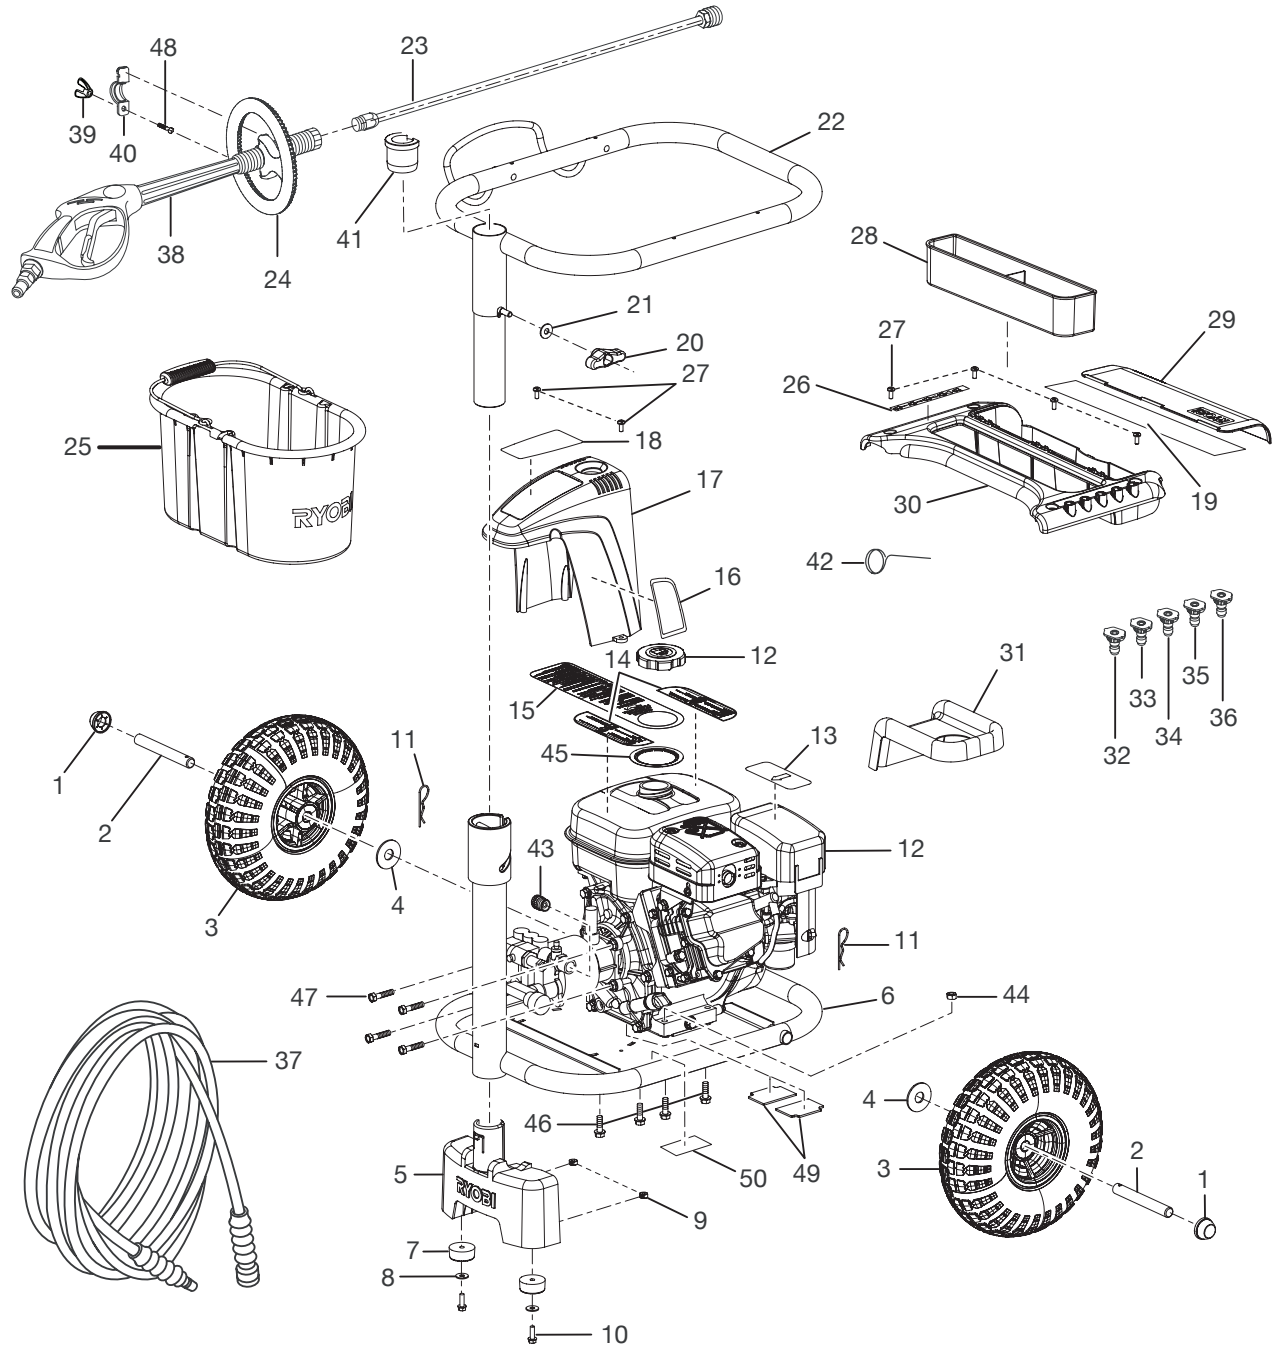

For Parts Call 606-678-9623 or 606-561-4983

RYOBI GASOLINE PRESSURE WASHER - MODEL NUMBER RY80030

RYOBI GASOLINE PRESSURE WASHER – MODEL NUMBER RY80030

The model number will be found on a plate attached to the engine housing. Always mention the model number in all correspondence regarding your **Pressure Washer** or when ordering repair parts.

PARTS LIST

KEY NO.	PART NO.	DESCRIPTION	QTY.
1	985648001	PUSH CAP.....	2
2	985646001	AXLE.....	2
3	985650001	WHEEL ASSEMBLY.....	2
4	638128001	WASHER.....	2
5	985651001	FOOT.....	1
6	985691001	LOWER TUBE BODY.....	1
7	985652001	WEAR PAD.....	2
8	638128003	WASHER.....	2
9	678016002	* NYLON LOCK NUT (1/4-20).....	2
10	660738001	* SCREW (1/4-20 X 3/4 in. HEX HD.).....	2
11	985647001	HITCH PIN.....	2
12	***	ENGINE, ROBIN (EX21).....	1
13	986115001	LABEL, HOT SURFACE WARNING.....	1
14	986116001	LABEL, WARNING.....	1
15	986112001	LABEL, CAUTION.....	1
16	986111001	LABEL, PUMP DESIGNATOR.....	1
17	985662001	PUMP COVER.....	1
18	986072001	LABEL, QUICK START GUIDE.....	1
19	986113001	QUICK START GUIDE.....	1
20	985771001	KNOB (5/16 in.).....	1
21	638128002	WASHER (5/16 in.).....	1
22	985685001	UPPER TUBE BODY.....	1
23	985675001	SPRAY WAND EXTENSION.....	1
24	985672001	HANDLE.....	1
25	985663001	DETERGENT BUCKET.....	1
26	986073001	LABEL, NOZZLE.....	1
27	985670001	SCREW (12-14 TYPE B THREAD).....	6
28	985669001	TRAY INSERT.....	1
29	985668001	LID.....	1

* Standard Hardware Item – May Be Purchased Locally

*** Parts Available At Your Local Robin Dealer