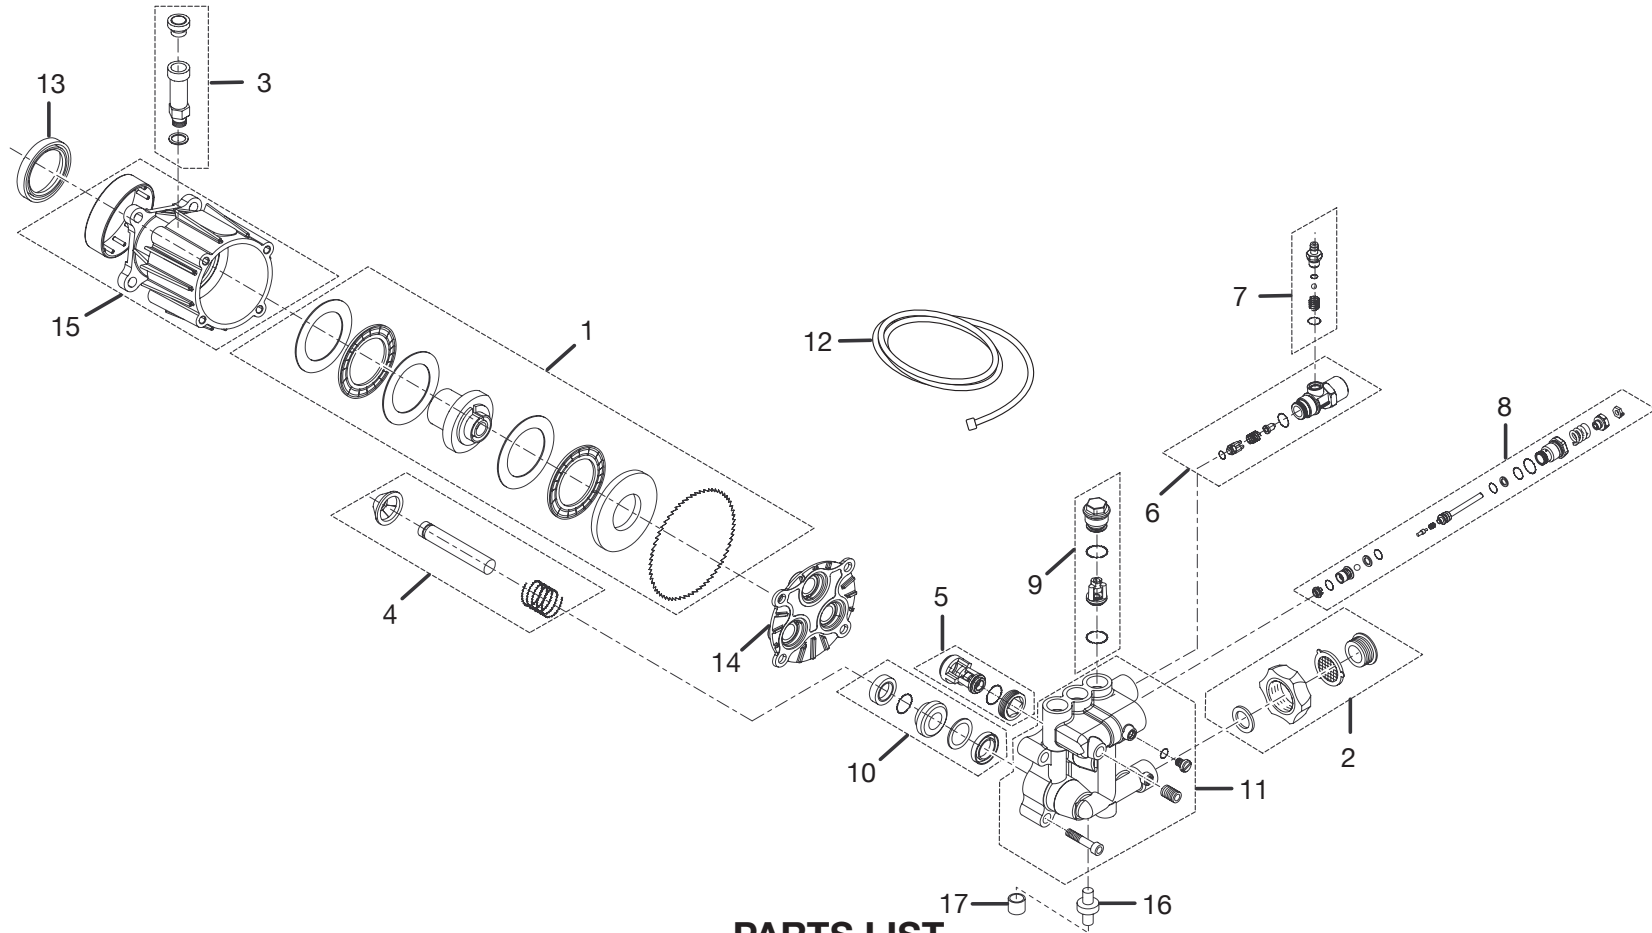

RYOBI GASOLINE PRESSURE WASHER – MODEL NUMBER RY80030

PARTS LIST

KEY NO.	PART NO.	DESCRIPTION	QTY.	KEY NO.	PART NO.	DESCRIPTION	QTY.
1	KTR192401	WOBBLE PLATE KIT	1	10	KTR192406	PACKING KIT.....	1
2	KTR183477	GARDEN HOSE KIT.....	1	11	KTR192407	PUMP HEAD KIT	1
3	KTR183478	OIL BREATHER VALVE KIT.....	1	12	KTR191352	CHEMICAL SUCTION TUBE KIT.....	1
4	KTR180891	PISTON KIT	1	13	GUGO92365	FLANGE OIL SEAL	1
5	KTR192402	SMALL VALVE KIT	1	14	MFVR90014	CARTER.....	1
6	KTR192403	INLET CONNECTOR KIT	1	15	MFVR90004	FLANGE ASSEMBLY	1
7	KTR191351	DETERGENT SUCTION KIT	1	16	985904001	THERMAL RELIEF VALVE	1
8	KTR192404	BY-PASS VALVE KIT.....	1	17	570575001	RUBBER TUBE.....	1
9	KTR192405	SMALL VALVE KIT	1