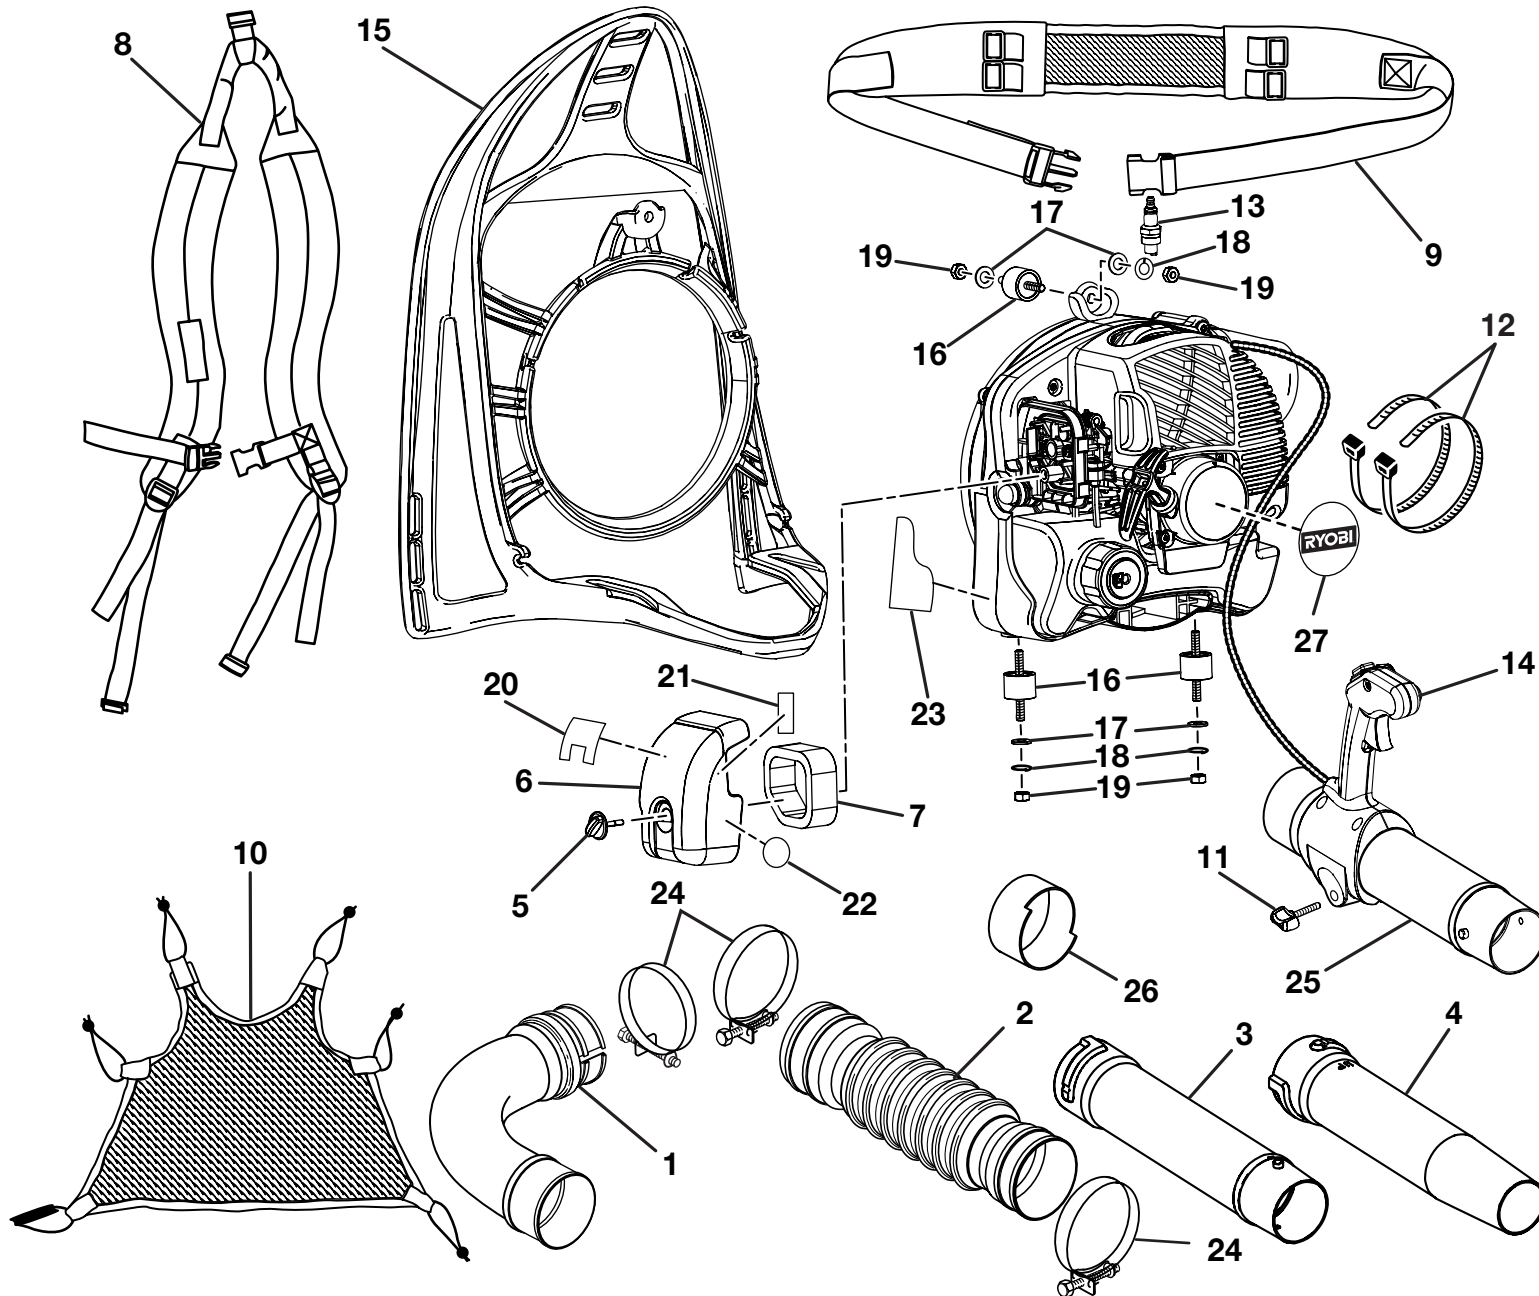

RYOBI BACKPACK BLOWER - MODEL NUMBER RY08574

RYOBI BACKPACK BLOWER – MODEL NUMBER RY08574

The model number will be found on a plate attached to the starter housing. Always mention the model number in all correspondence regarding your **BACKPACK BLOWER** or when ordering repair parts.

PARTS LIST

KEY NO.	PART NUMBER	DESCRIPTION	QTY
1	580694001	Elbow Tube	1
2	580693001	Bellows	1
3	570543001	Straight Tube (Upper Tube)	1
4	570564001	Nozzle (Lower Tube)	1
5	590461001	Air Filter Knob	1
6	518253001	Air Filter Cover	1
7	560873001	Air Filter	1
8	900962001	Shoulder Harness Assembly	1
9	900963001	Waist Harness	1
10	900964001	Mesh Backing	1
11	518273002	Blower Knob (1.35 in. [34.3 mm])	1
12	900972001	Cable Tie	2
13	870174001	* Spark Plug (Champion RCJ6Y)	1
14	308345001	Control Assembly	1
15	570547001	Backpack Frame	1
16	570546001	Vibration Isolators	3
17	678186002	Flat Washer	4
18	678109001	Spring Washer	4
19	678190002	* Hex Nut (1/4 - 20)	4
20	940627004	Starting Instructions Label	1
21	940627007	Starting Label	1
22	940627006	Zip Start Label	1
23	940627005	Warning Label	1
24	308645001	Tube Clamp	3
25	580692001	Tube-Handle	1
26	518481001	Bushing	1
27	950119007	Label, Starter Pack	1
	983000907	Operator's Manual (960968006)	
	08-30-06		
	(REV:01)		

* STANDARD HARDWARE ITEM – MAY BE PURCHASED LOCALLY