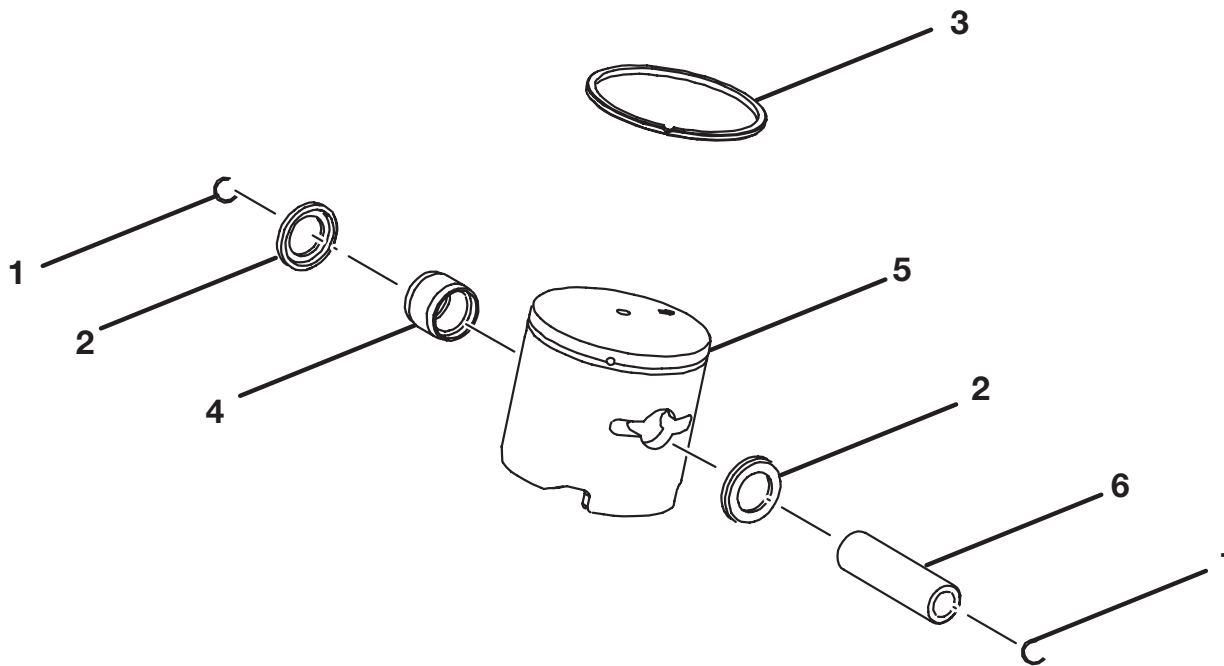

* STANDARD HARDWARE ITEM – MAY BE PURCHASED LOCALLY

RYOBI BACKPACK BLOWER – MODEL NUMBER RY08574

The model number will be found on a plate attached to the starter housing. Always mention the model number in all correspondence regarding your **BACKPACK BLOWER** or when ordering repair parts.

Figure B

PARTS LIST (FIGURE B)

KEY NO.	PART NUMBER	DESCRIPTION	QTY
1	690691001	Circlip Pin	2
2	690687001	Washer	2
3	690161002	Piston Ring	1
4	690686002	Needle Bearing	1
5	640920002	Piston	1
6	620301001	Piston Pin	1