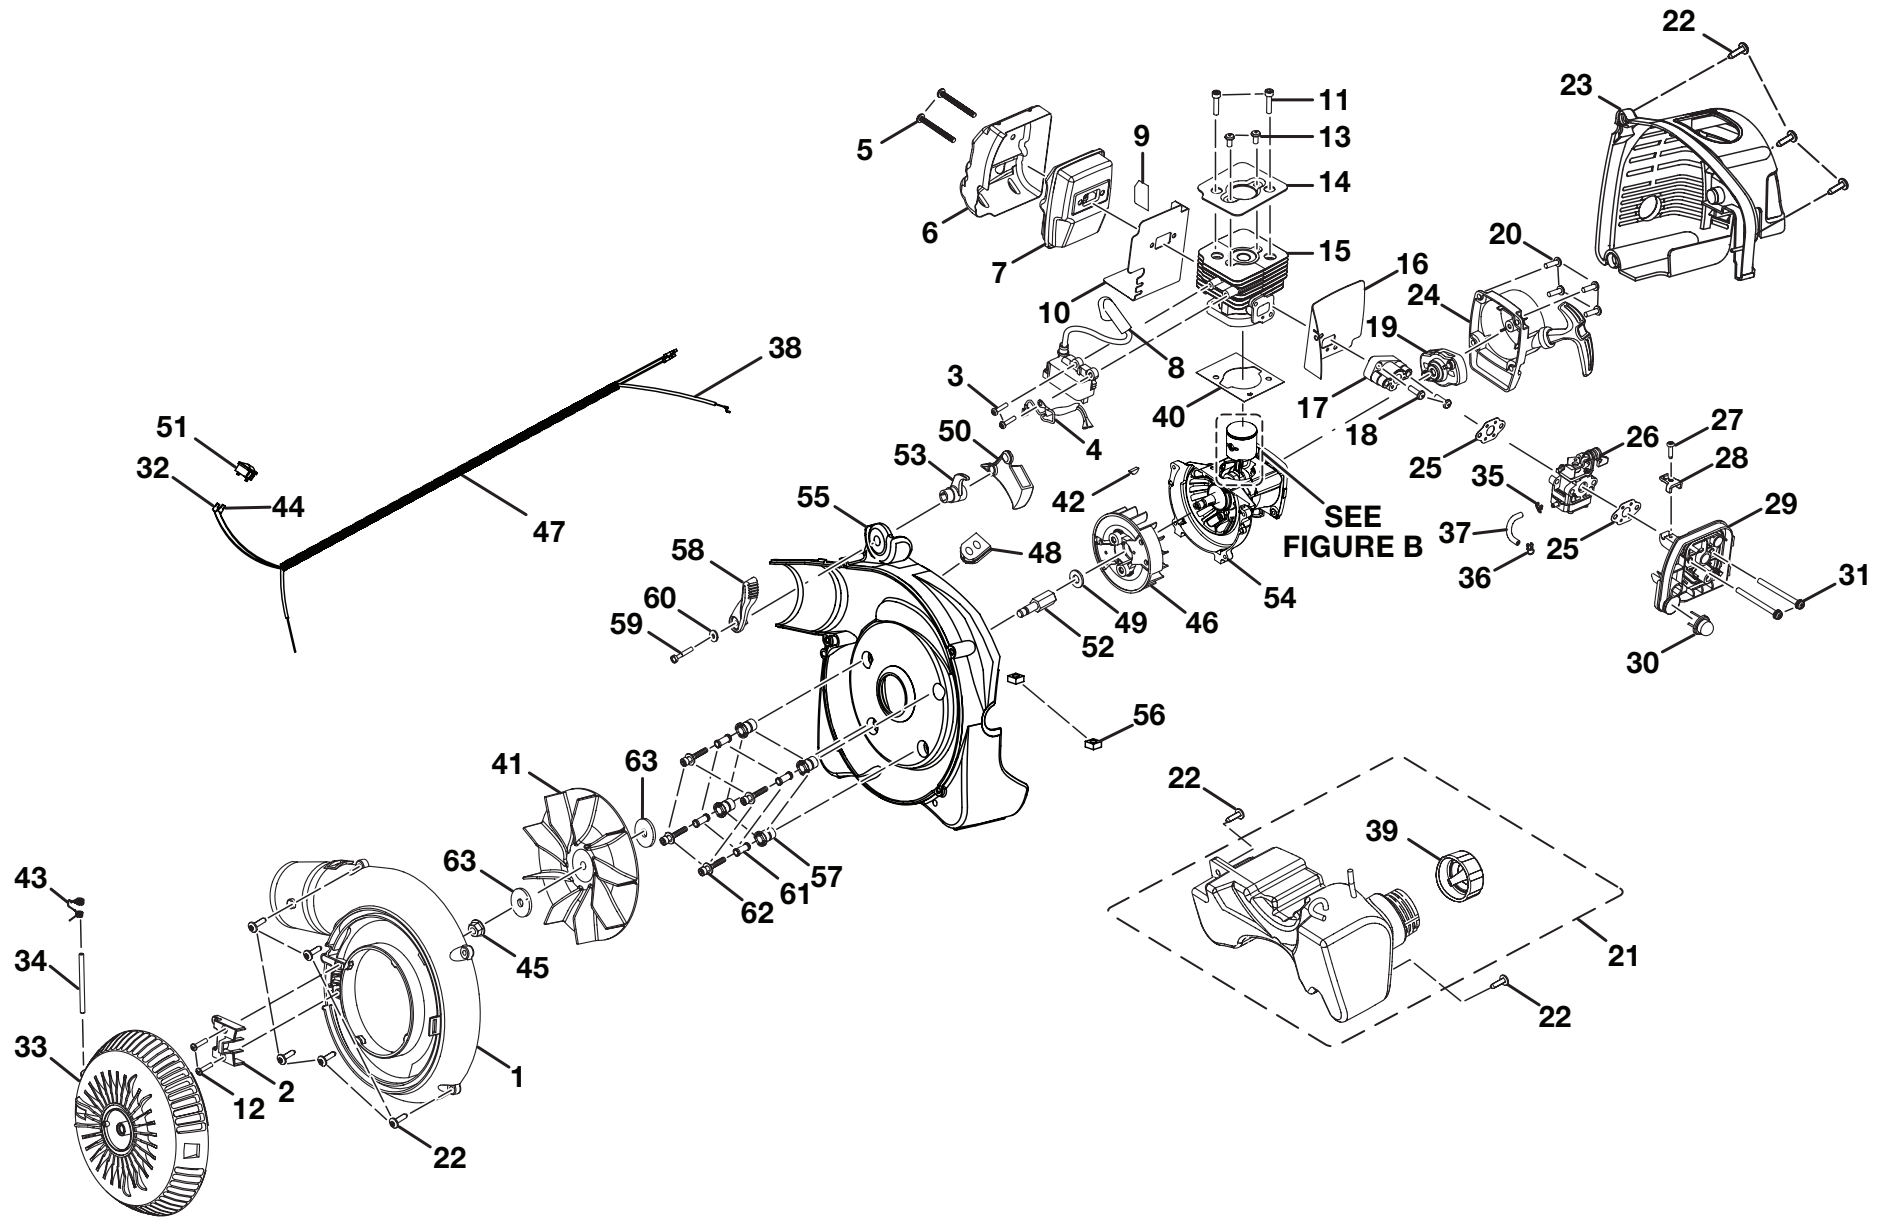

RYOBI BACKPACK BLOWER - MODEL NUMBER RY08574

Figure A

RYOBI BACKPACK BLOWER – MODEL NUMBER RY08574

The model number will be found on a plate attached to the starter housing. Always mention the model number in all correspondence regarding your **BACKPACK BLOWER** or when ordering repair parts.

PARTS LIST (FIGURE A)

KEY NO.	PART NUMBER	DESCRIPTION	QTY	KEY NO.	PART NUMBER	DESCRIPTION	QTY
1	518266001	Outer Volute Housing	1	33	518268001	Vacuum Door	1
2	518170001	Vacuum Door Hinge	1	34	650026002	Hinge Pin	1
3	660349001	* Screw (M4 X 22 mm)	2	35	690700001	Clip-hose (Id 4.9)	1
4	290702001	Lead Assembly	1	36	690699001	Clip-hose	2
5	660347001	* Screw (M5 X 50 mm)	2	37	570574001	Tubing Rubber	1
6	638027001	Heat Shield	1	38	308026003	Cable Assembly.....	1
7	300748016	Muffler Assembly	1	39	300758006	Fuel Cap Assembly	1
8	290178008	Coil & Boot Assembly.....	1	40	900709001	Cylinder Gasket	1
9	900955003	Heat Shield	1	41	518265001	24.5 Cc Blower Fan	1
10	638183001	Gasket Muffler	1	42	690688001	Key Woodruff (S43C)	1
11	660342001	* Screw (M5 X 22 mm)	2	43	678117001	Vacuum Door Hinge Spring.....	1
12	660665001	* Screw (#8-14 X 16.3 mm).....	2	44	290703002	Lead Assembly (Black)	1
13	660351002	* Screw & Washer (M5 X 10 mm).....	2	45	678128002	Retaining Washer Nut.....	1
14	630002021	Plate for Cylinder	1	46	640574001	Fly-wheel Assembly.....	1
15	640570016	Cylinder	1	47	518210002	Corrugated Tube.....	1
16	900711006	Insulator Gasket	1	48	570624001	Rubber Grommet.....	1
17	518329001	Insulator.....	1	49	678171002	Washer (2 mm).....	1
18	660344003	* Screw & Washer (M5 X 31 mm).....	2	50	518255001	Trigger.....	1
19	308004001	Pulley Assembly	1	51	760363003	Switch.....	1
20	660351001	* Screw (M5 X 16 mm)	4	52	308068002	Crank Shaft Extension.....	1
21	308342003	Fuel Tank Assembly (Inc. Key No. 39).....	1	53	518150001	Trigger Lock	1
22	660674001	* Screw (#10-14 X 7/8 in.)	10	54	300749004	Crankcase Assembly	1
23	518324001	Engine Shroud Housing	1	55	518270001	Housing Inner Volute	1
24	308430001	Starter Assembly	1	56	678108001	Square Nut	2
25	900711003	Carburetor Gasket.....	2	57	570544002	Vibration Isolator.....	4
26	308428003	Carburetor	1	58	518160001	Cruise Lever	1
27	660734001	* Screw (M4 X 1.75 X16 mm Pan Hd.).....	1	59	660666001	* Screw (#8-14 X 25 mm).....	1
28	638133003	Clip-throttle Cable	1	60	678125001	Washer.....	1
29	518130002	Air Box Base.....	1	61	678124001	Bushing Sleeve.....	4
30	300780002	Primer Assembly	1	62	660759002	* Screw (M5 X 8 mm Cap Hd.).....	4
31	660346001	* Screw (M5 X 60 mm).....	2	63	678126001	Washer-fan Spacer	2
32	290703001	Lead Assembly (Red).....	1				

* STANDARD HARDWARE ITEM – MAY BE PURCHASED LOCALLY