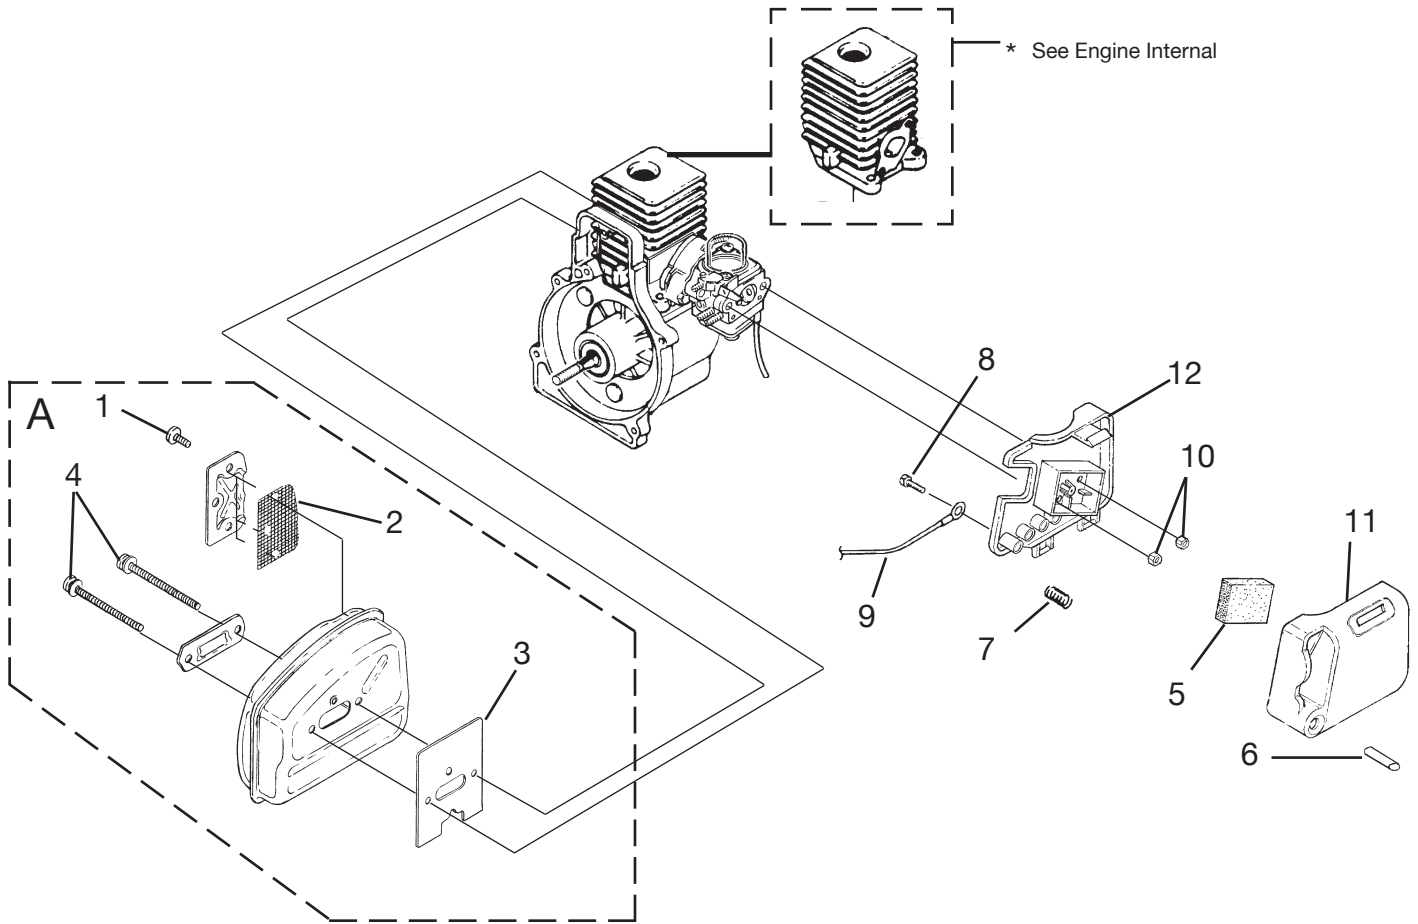

MUFFLER - AIR CLEANER

No.	Part No.	Description	Qty.
A	• PA01614	MUFFLER ASSY.	1
1	82600	SCREW-Taptite- (8-32 X 3/8")	3
2	06502	SCREEN-Spark	1
3	09343	GASKET-Muffler	1
4	88083	SCREW-Truss Hd. - (10-24 X 2.188)	2
5	98760	FILTER-Air	1
6	06618A	BUTTON-Switch	1
7	95020A	SPRING-Compression	1
8	82513	SCREW-Thread Form (6-19 x 1/2")	1
9	A07238	LEAD-Electrical	1
10	81208	NUT-Hex (10-24)	2
11	PS02156	COVER-Air Box	1
12	PS02113	BOX-Air Filter	1

Item No.	Torque Specs		Required Loctite
	In/Lbs	Nm	
1	25-35	2.8-4.0	
4	50-60	5.6-6.8	
8	5-10	.6-1.1	
10	30-40	3.4-4.5