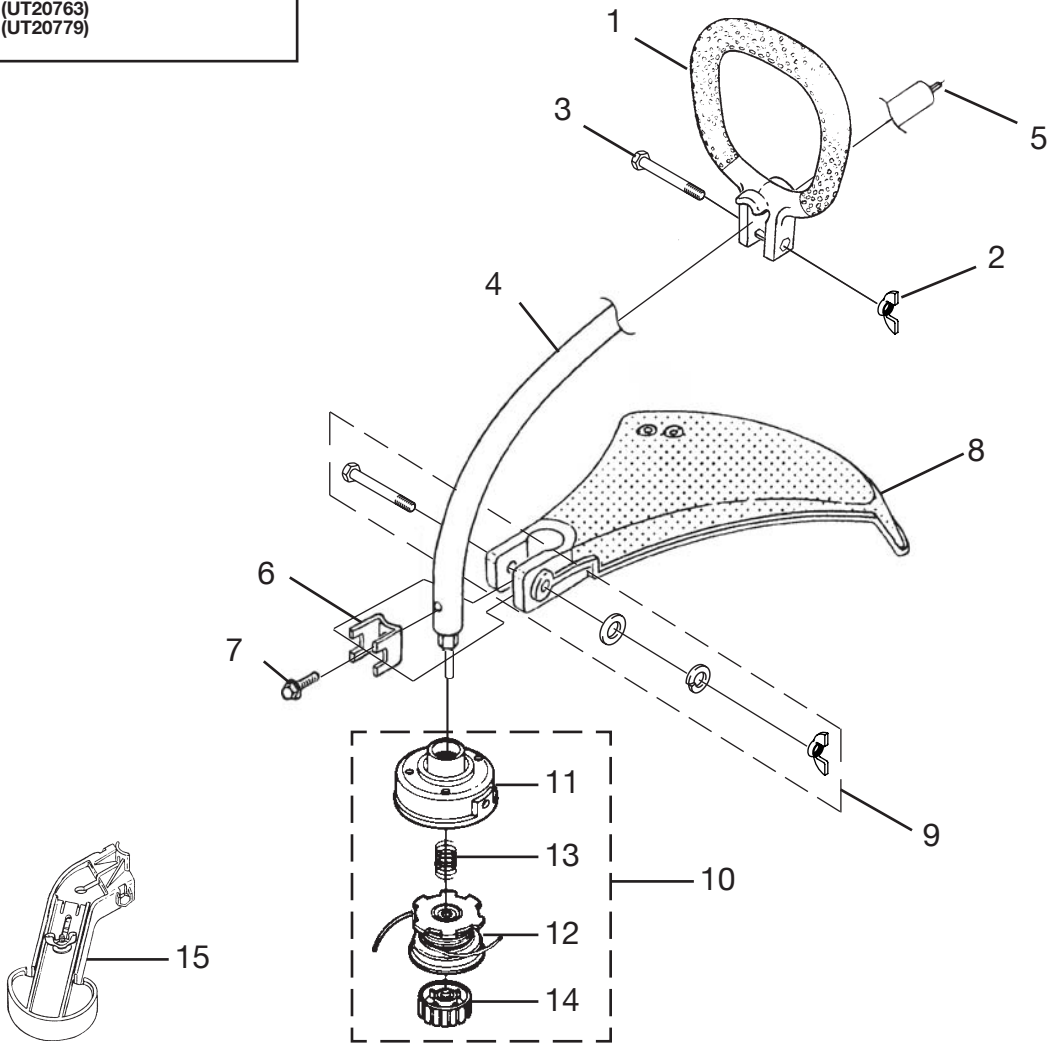

Item No.	Torque Specs		Required Loctite
	In/Lbs	Nm	
4	35-45	4.0-5.1	Red 262

MUFFLER - AIR CLEANER

No.	Part No.	Description	Qty.
A	• PA01614	MUFFLER ASSY.	1
1	82600	SCREW-Taptite- (8-32 X 3/8")	3
2	06502	SCREEN-Spark	1
3	09343	GASKET-Muffler	1
4	88083	SCREW-Truss Hd. - (10-24 X 2.188)	2
5	98760	FILTER-Air	1
6	06618A	BUTTON-Switch	1
7	95020A	SPRING-Compression	1
8	82513	SCREW-Thread Form (6-19 x 1/2")	1
9	A07238	LEAD-Electrical	1
10	81208	NUT-Hex (10-24)	2
11	PS02156	COVER-Air Box	1
12	PS02113	BOX-Air Filter	1

Item No.	Torque Specs		Required Loctite
	In/Lbs	Nm	
1	25-35	2.8-4.0	
4	50-60	5.6-6.8	
8	5-10	.6-1.1	
10	30-40	3.4-4.5	

SHAFT - SPOOL & STRING - GRASS DEFLECTOR

TrimLite™ (UT20763)
 Trim 'n Edge™..... (UT20779)

Item No.	Torque Specs		Required Loctite
	In/Lbs	Nm	
2	5-25.....	.6-2.8	
7	15-25.....	1.7-2.8	

SHAFT - SPOOL & STRING - GRASS DEFLECTOR

EZ Reach™ (UT20778)

No.	Part No.	Description	Qty.
1	98822A	HANDLE-Front	1
2	93992	NUT-Wing, Washer Faced (1/4-20)	1
3	80295	SCREW-Cap Hex Hd. (1/4-20 x 2")	1
4	• PA00983A	DRIVESHAFT HOUSING ASSY.	1
5	98818	SHAFT-Flexible	1
6	• A04402C	GEARHEAD	1
7	82597	Screw, Taptite Hex Hd. (10-24 x 1/2")	5
8	04168A	WASHER-Flanged	1
9	04355	ADAPTER-Shaft	1
10	• PA00982	GRASS DEFLECTOR KIT	1
11	PS02453	WING NUT	1
12	07129	BLADE-Cut-off	1
13	82546	SCREW-Mach. Hex Hd. (10-24 X 3/8")	2
14	PS02435	SCREW-Square Head	1
15	• DA03001A	STRINGHEAD-Complete (.080" Line)	1
16	A98231A	HOUSING & EYELET (Dual Line)	1
17	PA0387A	SPOOL & STRING (.080" Line)	1
18	06713	SPRING-Compression	1
19	A98866A	RETAINER-Spool (RH Thread, Black)	1