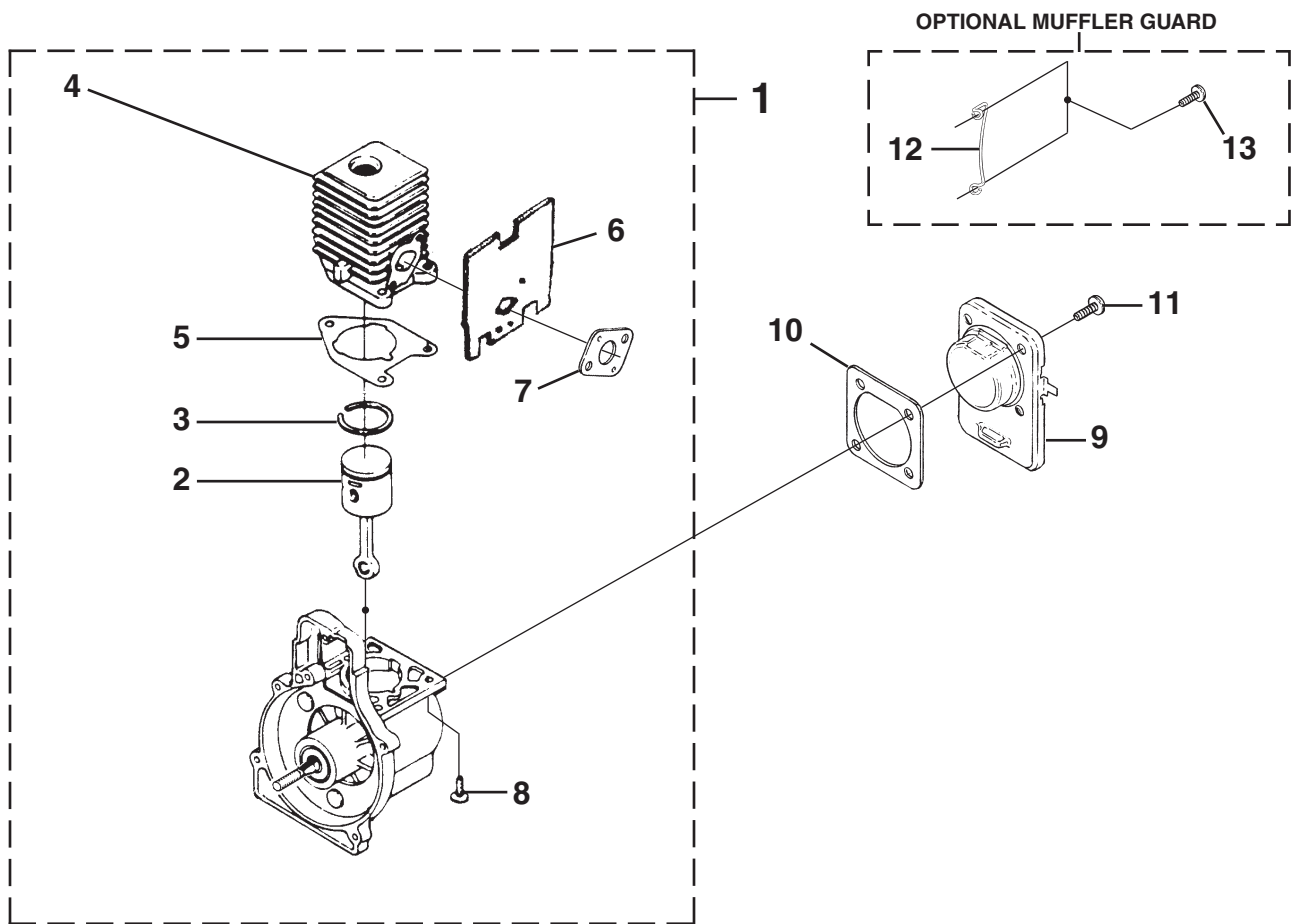

ENGINE INTERNAL

No.	Part No.	Description	Qty.
1	•PA00678	SHORT BLOCK ASSY.	1
2	•PA00296	PISTON & ROD ASSY.	1
3	PS01359	RING-Piston	1
4	PS05699	CYLINDER	1
5	04388B	GASKET-Cylinder	1
6	06900A	GASKET-Heat Dam	1
7	9074001	GASKET-Carburetor	1
8	PS02807	SCREW-Sems (12-24 X 3/4")	3
9	PS02130	CRANKCASE COVER	1
10	06443A	GASKET-Crankcase Cover (Also included w/short block)	1
11	PS01565	SCREW-Sems (10-24 X 1/2")	4
12	•UP 04099	MUFFLER GUARD	3
13	UP 03897	SCREW-Thread Forming (10-14 X 1/2")	2

Item No.	Torque Specs		Required Loctite
	In/Lbs	Nm	
11	55-65	6.2-7.3	Red 262
13	35-45	4.0-5.1	Red 262