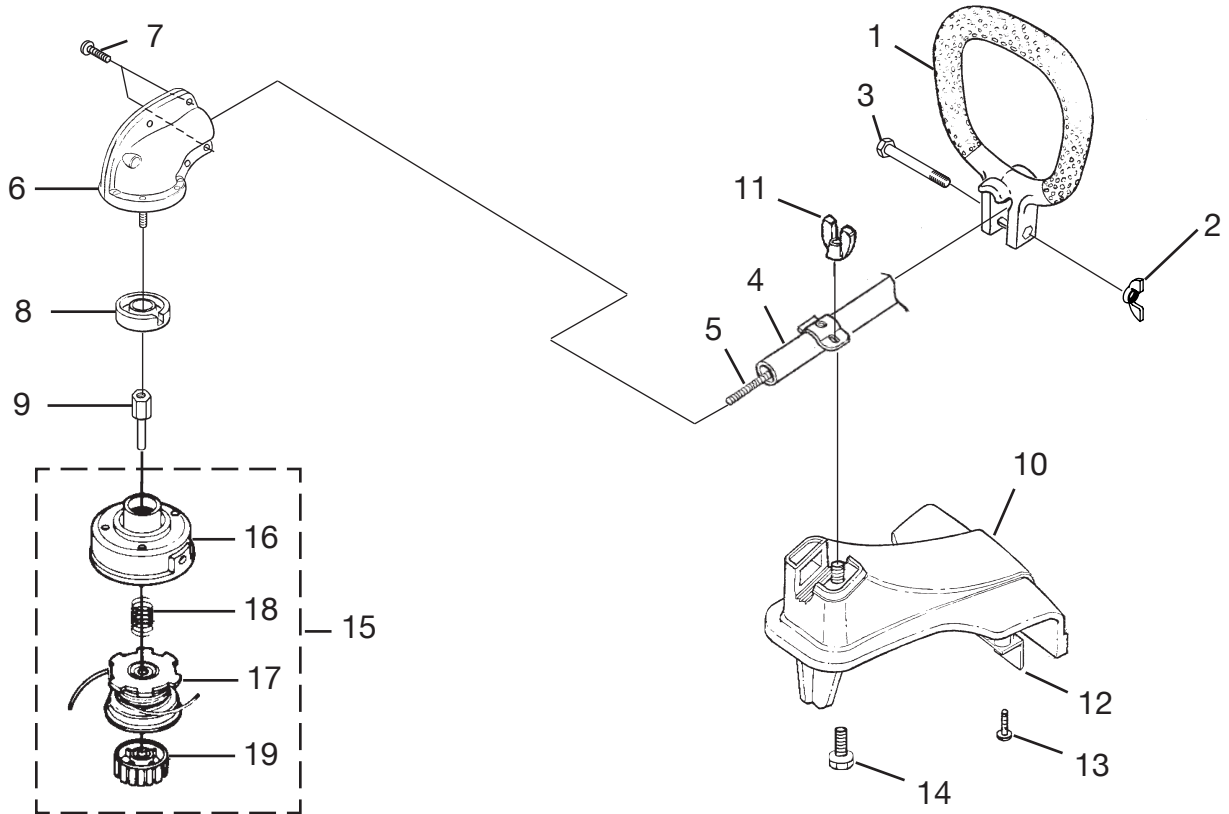

Item No.	Torque Specs		Required Loctite
	In/Lbs	Nm	
1	25-35	2.8-4.0	
4	50-60	5.6-6.8	
8	5-10	.6-1.1	
10	30-40	3.4-4.5	

SHAFT - SPOOL & STRING - GRASS DEFLECTOR

TrimLite™ (UT20763)
 Trim 'n Edge™..... (UT20779)

No.	Part No.	Description	Qty.
1	98822A	HANDLE-Front	1
2	93992	NUT-Wing, Washer Faced (1/4-20)	1
3	80295	SCREW-Cap Hex Hd.	1
4	• PA00472A	DRIVESHAFT HOUSING ASSY.	1
5	PS01502	SHAFT-Flexible	1
6	07928	CLAMP	1
7	983823001	SCREW-Sems Hex Hd. (#10-24 X 3/8")	1
8	PA01014	DEFLECTOR-Grass	1
9	PA00249	FASTENER KIT	1
10	• DA 03001 A	STRINGHEAD-Complete	1
11	A98231A	HOUSING & EYELET (Dual Line)	1
12	PA0387A	SPOOL & STRING (.080" Line)	1
13	06713	SPRING-Compression	1
14	A98866A	RETAINER-Spool (RH Thread, Black)	1
15	UP00008	EDGER GUIDE (Trim 'n Edge Model)	1

Item No.	Torque Specs		Required Loctite
	In/Lbs	Nm	
2	5-25.....	.6-2.8	
7	15-25.....	1.7-2.8	

SHAFT - SPOOL & STRING - GRASS DEFLECTOR

EZ Reach™ (UT20778)

No.	Part No.	Description	Qty.
1	98822A	HANDLE-Front	1
2	93992	NUT-Wing, Washer Faced (1/4-20)	1
3	80295	SCREW-Cap Hex Hd. (1/4-20 x 2")	1
4	• PA00983A	DRIVESHAFT HOUSING ASSY.	1
5	98818	SHAFT-Flexible	1
6	• A04402C	GEARHEAD	1
7	82597	Screw, Taptite Hex Hd. (10-24 x 1/2")	5
8	04168A	WASHER-Flanged	1
9	04355	ADAPTER-Shaft	1
10	• PA00982	GRASS DEFLECTOR KIT	1
11	PS02453	WING NUT	1
12	07129	BLADE-Cut-off	1
13	82546	SCREW-Mach. Hex Hd. (10-24 X 3/8")	2
14	PS02435	SCREW-Square Head	1
15	• DA03001A	STRINGHEAD-Complete (.080" Line)	1
16	A98231A	HOUSING & EYELET (Dual Line)	1
17	PA0387A	SPOOL & STRING (.080" Line)	1
18	06713	SPRING-Compression	1
19	A98866A	RETAINER-Spool (RH Thread, Black)	1