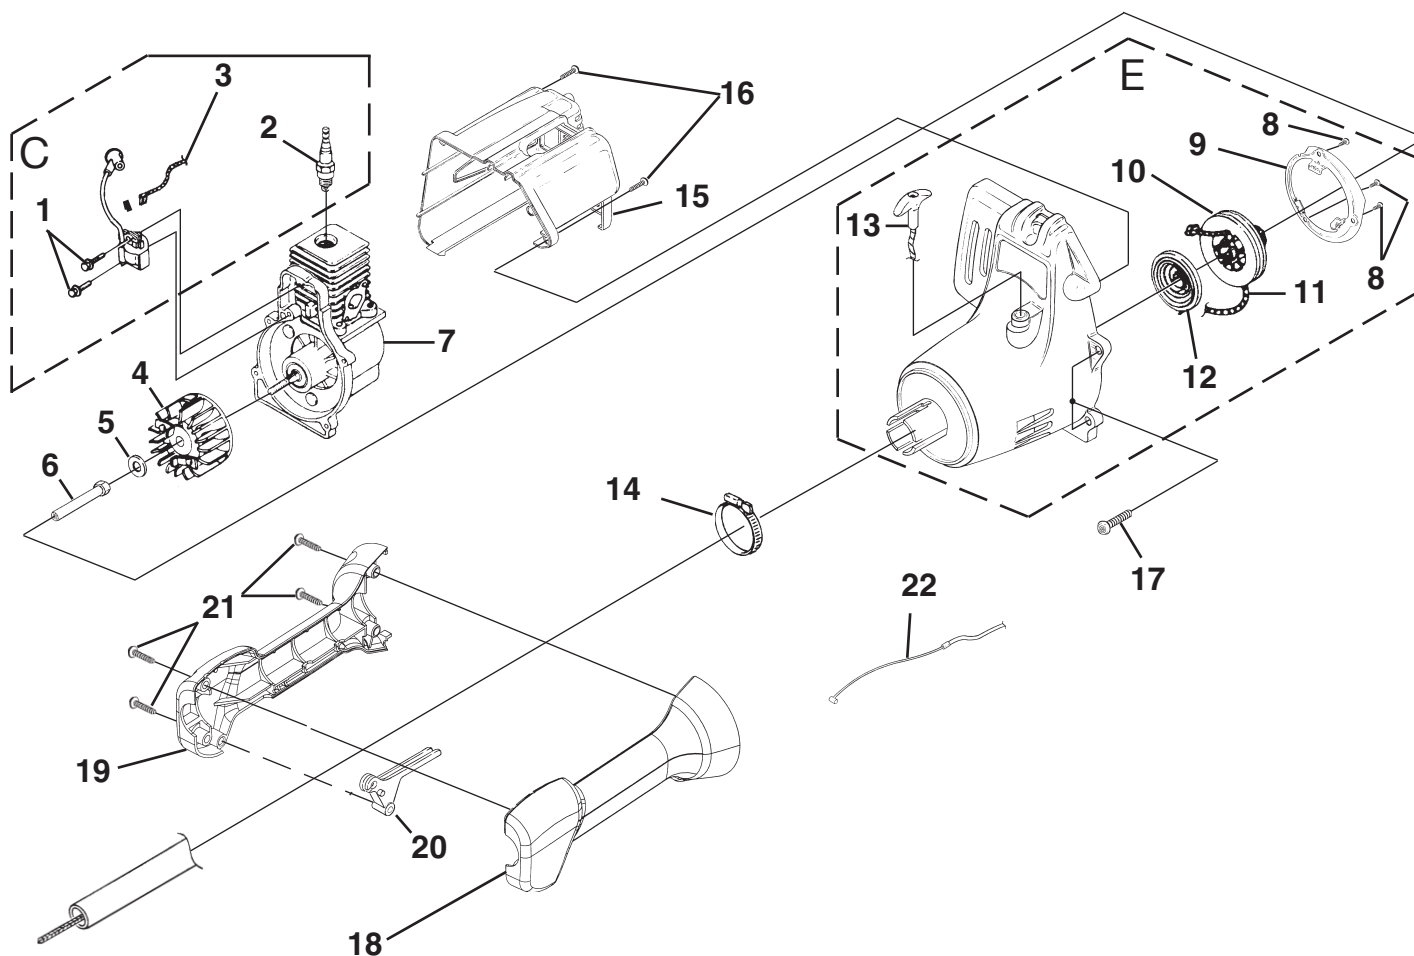

Homelite®

25cc STRING TRIMMERS

PARTS LIST

TrimLite™	UT20763
Trim 'n Edge™	UT20779
EZ Reach™	UT20778

IGNITION - ROTOR - STARTER

TrimLite™ (UT20763)
 Trim 'n Edge™ (UT20779)
 EZ Reach™ (UT20778)

No.	Part No.	Description	Qty.
C	•984873001	IGNITION KIT	1
1	82540	SCREW-Taptite (8-32 X 1")	2
2	PS02227	SPARK PLUG	1
3	A07238	LEAD-Electrical	1
4	PA00631	ROTOR ASSY	1
5	PS84065	WASHER-Flat	1
6	98795A	CONNECTOR-Drive (.250)	1
7	PA00678	SHORT BLOCK (See Engine Internal)	1
E	•984875001	COMPLETE STARTER ASSEMBLY	1
8	82543	SCREW-Taptite (8-16 X 1/2")	3
9	6300222	BAFFLE-Air	1
10	PS01122	PULLEY-Starter	1
11	9789902	ROPE-Starter (42")	1
12	A98773A	SPRING & CONTAINER	1
13	5946702	GRIP-Starter	1
14	PS01611	CLAMP	1
15	•984633001	HOUSING-Rear Kit	1
16	82541	SCREW-Taptite (10-14 X 7/8")	2
17	82538	SCREW-Taptite (10-24 X 3/4")	4

No.	Part No.	Description	Qty.
18	PS04383	CONTROL HANDLE-LH	1
19	PS04384	CONTROL HANDLE-RH	1
20	983815001	TRIGGER-Throttle	1
21	82537	SCREW-Taptite (10-14 X 7/8")	4
22	0883202	CABLE-Throttle	1

Torque Specs			
Item No.	In/Lbs	Nm	Required Loctite
1	30-40	3.4-4.5	Blue 242
2	120-180	13.6-20.3	
6	100-150	11.3-16.9	
8	10-20	1.1-2.3	
14	40-50	4.5-5.6	
16	30-50	3.4-5.6	
17	30-40	3.4-4.5	
21	30-50	3.4-5.6	