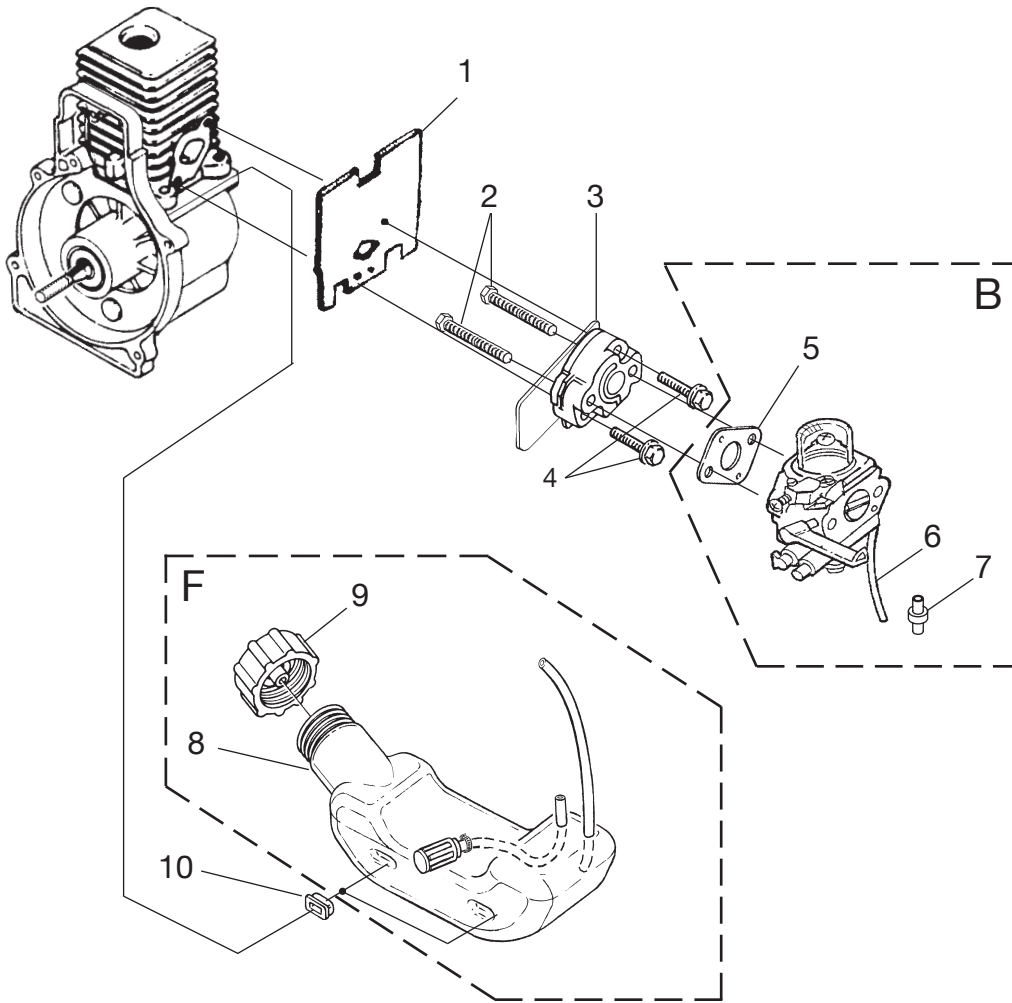

CARBURETOR - FUEL TANK

No.	Part No.	Description	Qty.
1	06900A	GASKET-Heat Dam	1
2	04474	SCREW-Machine (10-24 X 2 1/4")	2
3	98768A	HEAT DAM	1
4	093221	SCREW-Sems (10-24 X 1")	2
B	• 984534001	CARBURETOR KIT	1
5	98766A	GASKET-Carburetor	1
6	0143910	TUBING-Rubber	1
7	07332	FITTING-Inline Fuel	1
F	• PA01624	FUEL TANK ASSY.	1
8	PA00116	FUEL TANK	1
9	A09116	FUEL CAP	1
10	98792	BUMPER-Rubber	3

Item No.	Torque Specs		Required Loctite
	In/Lbs	Nm	
4	35-45	4.0-5.1	Red 262