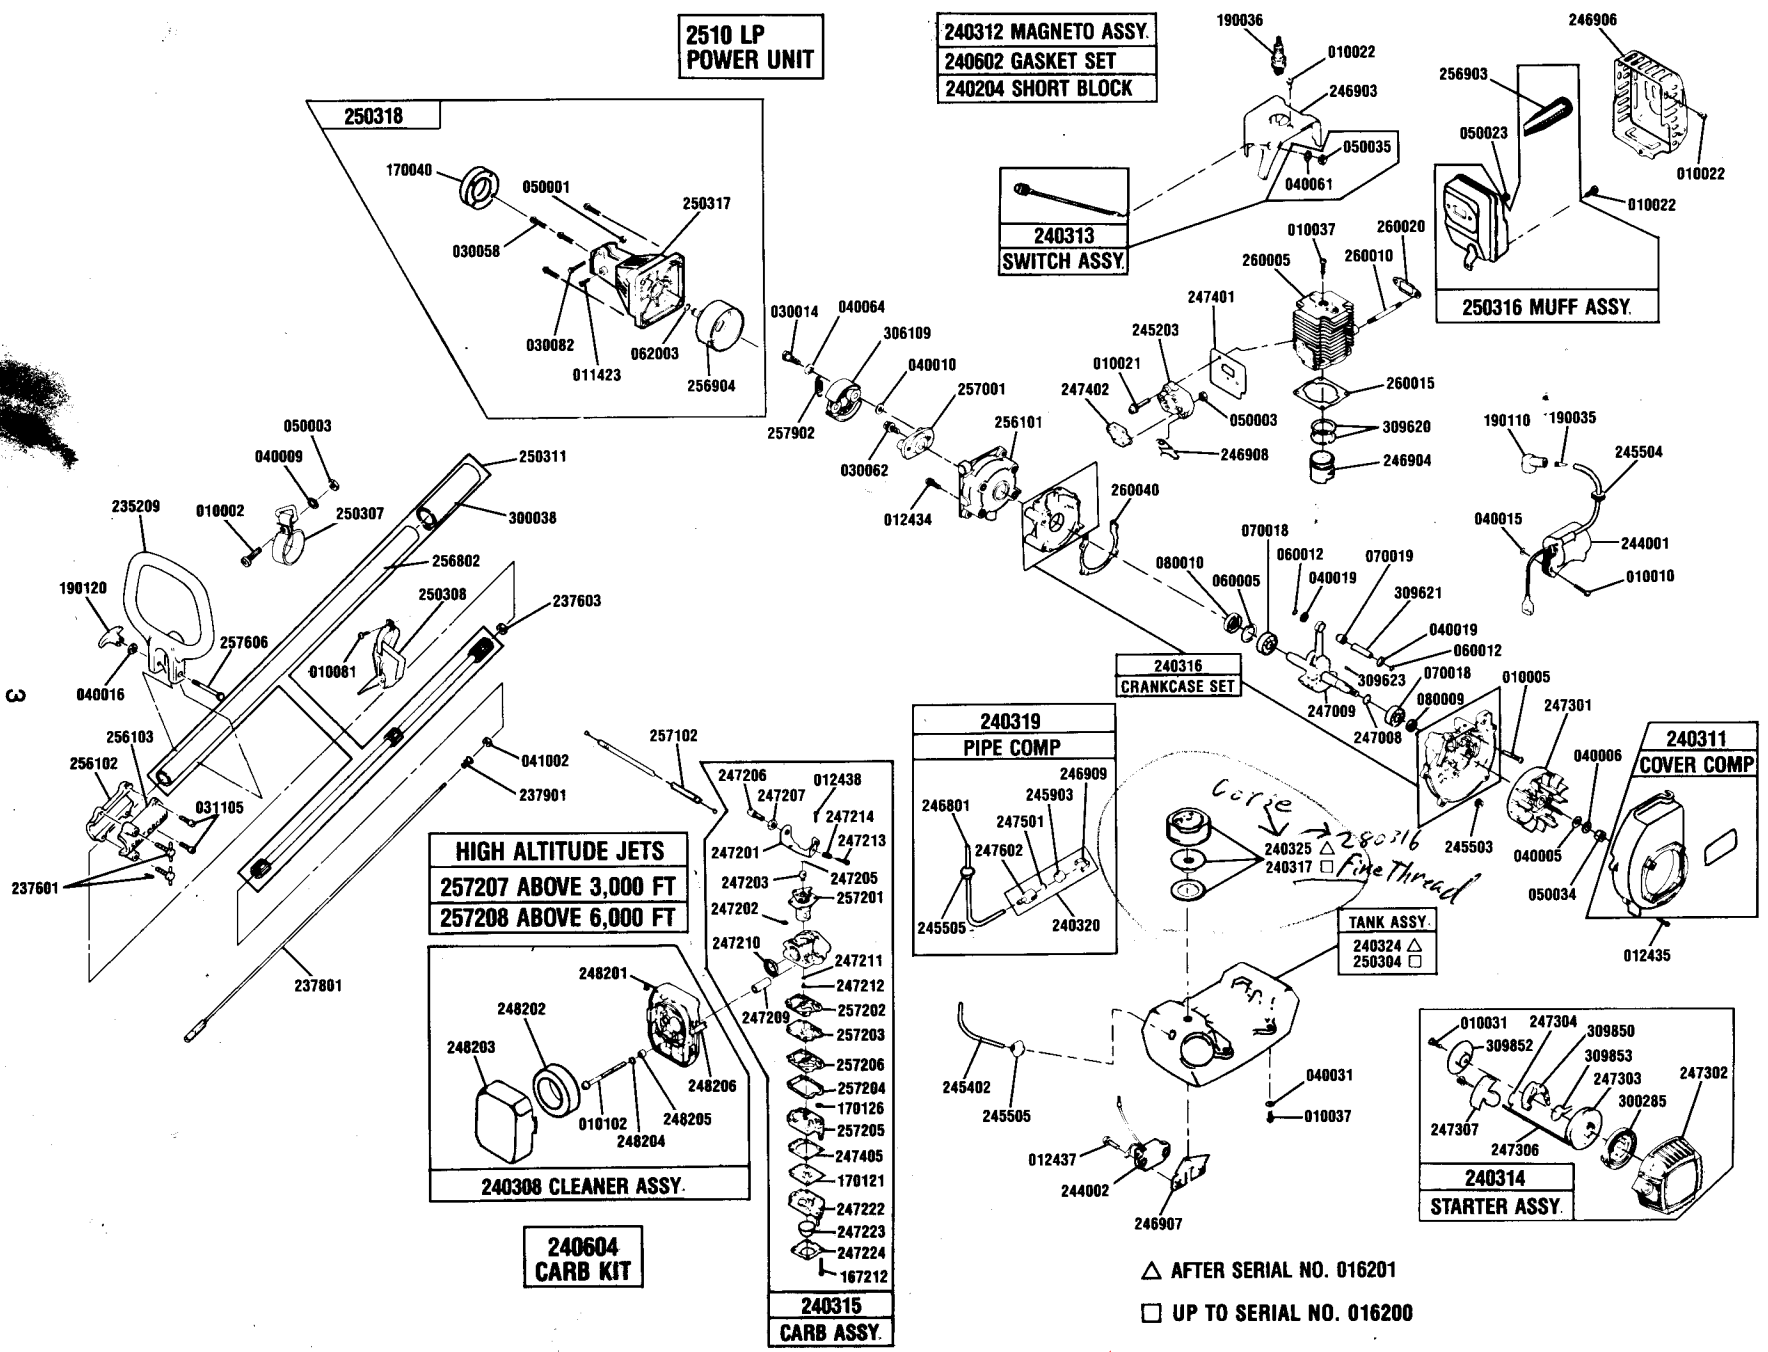

20710 S. ALAMEDA ST. LONG BEACH, CA • (213) 603-9888 • TELEX 696396
P.O. BOX 560, LONG BEACH, CALIFORNIA 90810 FAX 213/635/3526

GM 638 2/85