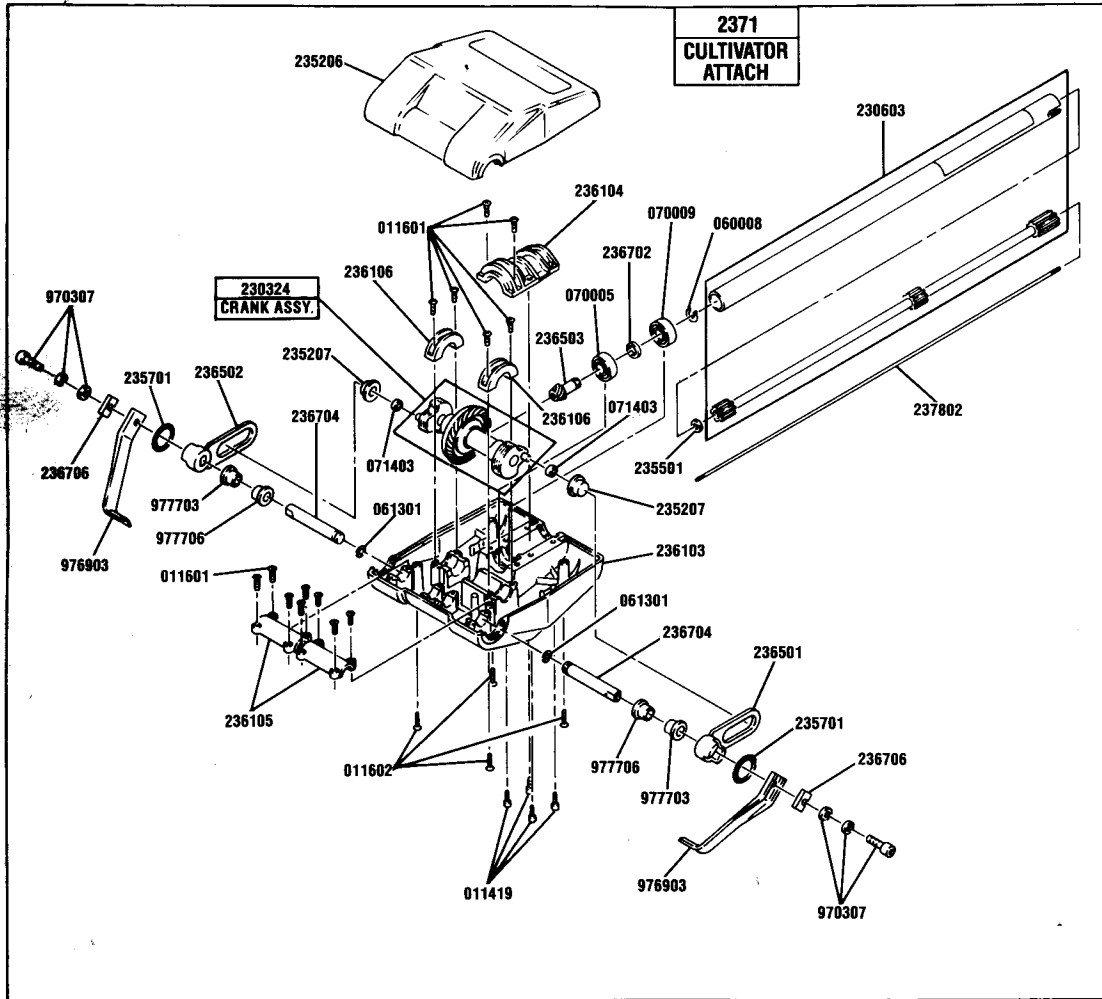

- **31004 3 LB 0.080 LINE**
- **31005 1 LB 0.080 LINE**
- **32007 0.080 LINE ON SPOOL**

BLADE GUARD MUST BE INSTALLED WHENEVER METAL BLADES ARE USED