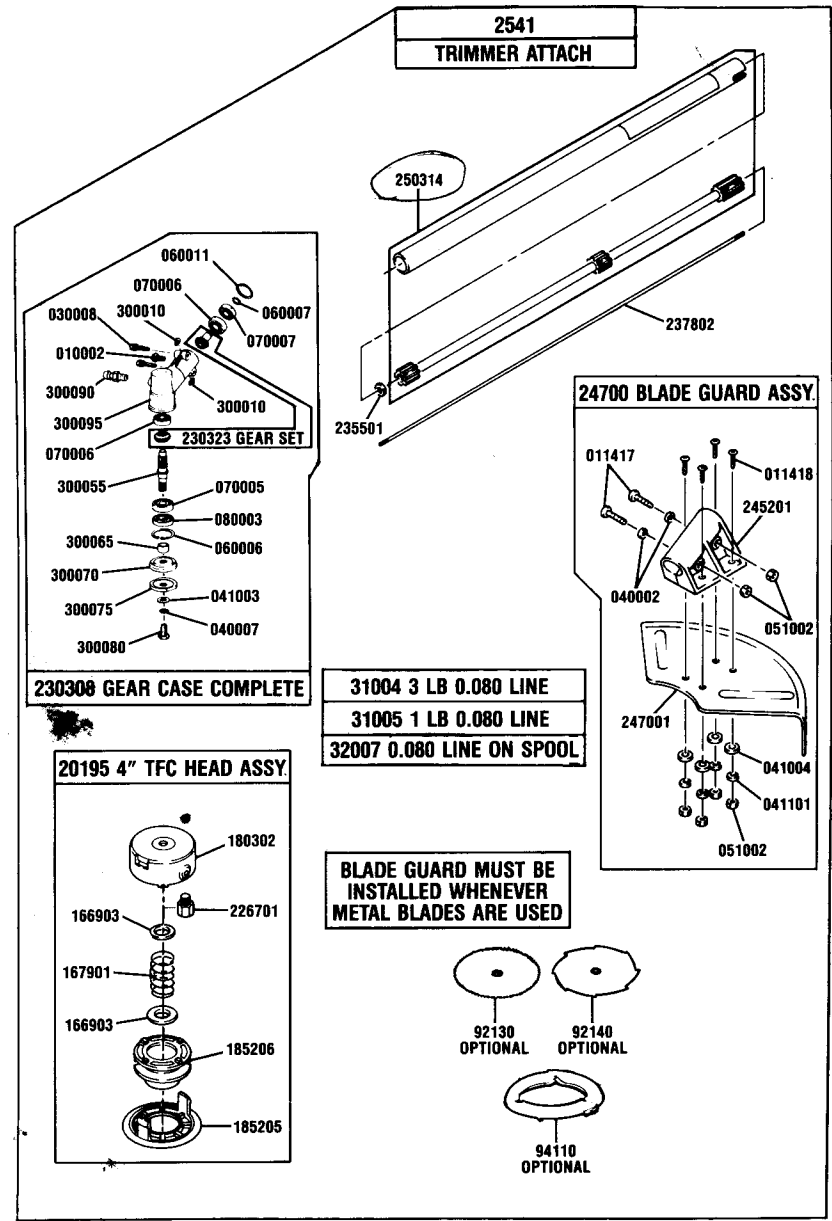

- **31004 3 LB 0.080 LINE**
- **31005 1 LB 0.080 LINE**
- **32007 0.080 LINE ON SPOOL**

BLADE GUARD MUST BE INSTALLED WHENEVER METAL BLADES ARE USED