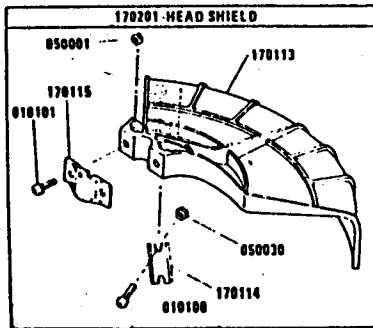

170109 TOOL SET	
190109	[Screwdriver]
309929	[Screwdriver]
309928	[Screwdriver]
309925	[Screwdriver]

REPLACEMENT LINE	
31000	50 FT. LOOP 9.000 DIA. LINE
32009	35 FT. 0.000 DIA. LINE ON SPOOL
31004	3 LB. SPOOL 0.000 DIA. LINE APPROX 1,140 FT.
31005	1 LB. BOX 0.000 DIA. LINE APPROX 300 FT.

KITS AND ASSY'S	
CYL. KIT	170018
SHORT BLOCK	170017
BASKET SET	170019
CRANK CASE COMP.	170022
CASE COVER KIT	170025
CLUTCH HSG KIT	170036
PISTON KIT	170046
CRANK SHAFT KIT	170047
ROLLER SET	170051
CLUTCH KIT	170050
CARB. KIT	170147
CLEANER COVER COMP.	170072
FUEL TANK ASSY.	170004

The Green Machine
 EXPLODED PARTS VIEW
 MODEL 1700
 (OVER FOR 4" TFC CUTTING HEAD)