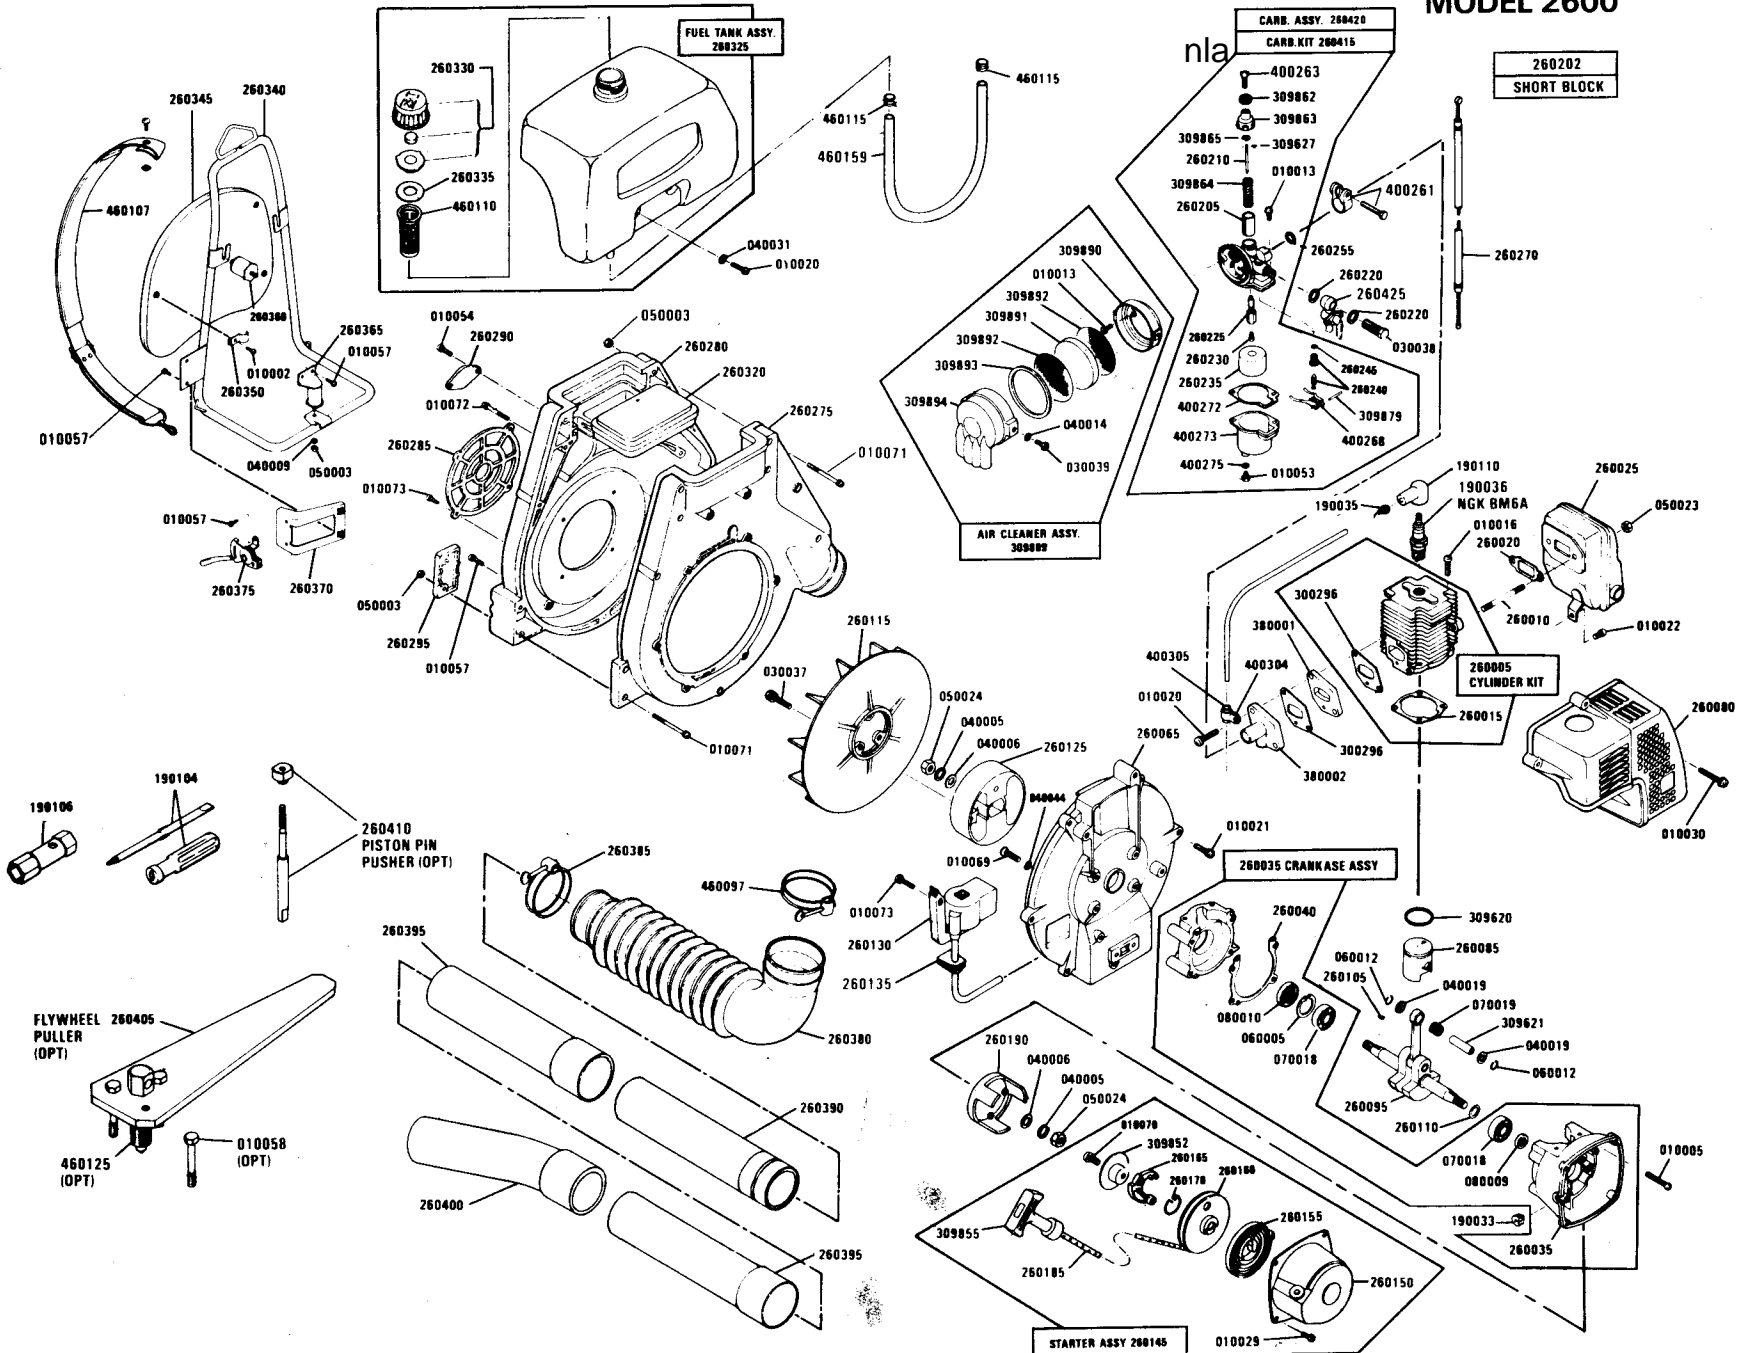

20710 ALAMEDA ST., LONG BEACH, CALIFORNIA 90810 • (213) 603-9888 • TELEX 696396

The Green Machine

EXPLODED PARTS VIEW MODEL 2600

MODEL 2600 NUMERICAL LIST GM 512

PART NO.	DESCRIPTION	QTY USED	PART NO.	DESCRIPTION	QTY USED	PART NO.	DESCRIPTION	QTY USED	PART NO.	DESCRIPTION	QTY USED
010002	SCREW	1	080009	SEAL	1	260220	PACKING	2	309620	PISTON RING	1
010005	SCREW	4	080010	SEAL	1	260225	NEEDLE JET	1	309621	PISTON PIN	1
010013	SCREW	4	190033	GROMMET	1	260230	MAIN JET	1	309627	CLIP, NEEDLE JET	1
010016	SCREW	4	190035	SPRING	1	260235	FLOAT	1	309852	FRICTION PLATE	1
010020	SCREW	4	190036	SPAR PLUG NGK BM6A	1	260240	NEEDLE AND SEAT KIT	1	309855	STARTER KNOB	1
010021	SCREW	5	190104	SCREW DRIVER	1	260245	RING	1	309862	NUT, CABLE ADJUSTER	1
010022	SCREW	1	190106	SOCKET	1	260255	PACKING	1	309863	CAP	1
010029	SCREW	4	190110	CAP	1	260270	THROTTLE CABLE	1	309864	THROTTLE SPRING	1
010030	SCREW	3	260005	CYLINDER KIT	1	260275	FAN COVER	1	309865	RECEIVER	1
010033	SCREW	1	260010	MUFFLER STUD	2	260280	FAN COVER	1	309879	FLOAT PIN	1
010053	SCREW	1	260015	CYLINDER GASKET	1	260285	AIR INTAKE GUARD	1	309889	AIR CLEANER ASSY	1
010054	SCREW	1	260020	MUFFLER GASKET	1	260290	COVER (A)	1	309890	BODY, AIR CLEANER	1
010057	SCREW	6	260025	MUFFLER	1	260295	COVER(B)	1	309891	ELEMENT, AIR CLEANER	1
010058	SCREW	3	260035	CRANKCASE ASSY	1	260320	INNER COVER	1	309892	SCREEN	2
010069	SCREW	4	260035	CRANKCASE ASSY	1	260325	FUEL TANK ASSY	1	309893	PACKING	1
010070	SCREW	1	260040	CRANKCASE GASKET	1	260330	FUEL CAP ASSY	1	309894	COVER, AIR CLEANER	1
010071	SCREW	13	260065	COVER FAN	1	260335	PACKING	1	380001	INSULATOR	1
010072	SCREW	1	260080	COVER	1	260340	MAIN FRAME	1	380002	PIPE	1
010073	SCREW	6	260085	PISTON	1	260345	BACK PAD	1	400261	BAND ASSY	1
030037	BOLT	3	260095	CRANKSHAFT ASSY	1	260350	CLAMP	2	400263	CABLE ADJUSTER	1
030038	BOLT	1	260105	FLYWHEEL KEY	1	260360	MOUNT (A)	2	400268	FLOAT HINGE	1
030039	BOLT	2	260110	SHIM	1	260365	MOUNT (B)	1	400272	PACKING	1
040005	WASHER	2	260115	FAN	1	260370	THROTTLE BRACKET	1	400273	FLOAT CHAMBER	1
040006	WASHER	2	260125	ROTOR	1	260375	THROTTLE LEVER	1	400275	GASKET, DRAIN	1
040009	WASHER	1	260130	COIL	1	260380	FLEX HOSE	1	400304	CORD CLIP	1
040014	WASHER	2	260135	GROMMET	1	260385	HOSE CLAMP	1	400305	CORD TUBE	1
040019	WASHER	2	260145	STARTER ASSY	1	260390	SWIVEL PIPE	1	460097	CLAMP	1
040031	WASHER	2	260150	STARTER CASE	1	260395	EXTENSION PIPE	2	460107	BAND ASSY	1
040044	WASHER	4	260155	REWIND SPRING	1	260400	CURVED PIPE	1	460110	FUEL STRAINER	1
050003	NUT	14	260160	REEL	1	260405	PULLER ASSY (OPT)	1	460115	CLAMP	2
050023	NUT	2	260165	RATCHET	1	260410	PISTON PIN PUSHER (OPT)	1	460125	BOLT	1
050024	NUT	2	260170	FRICTION SPRING	1	260415	CARBURETOR KIT	1	460159	FUEL TUBE	1
060005	RING	1	260185	STARTER ROPE	1	260420	CARBURETOR ASSY	1			
060012	RING	2	260190	STARTER PULLEY	1	260425	FUEL COCK ASSY	1			
070018	BEARING	2	260202	SHORT BLOCK	1	300296	CARB MNTG GASKET	2			
070019	BEARING	1	260205	THROTTLE VALVE	1						
			260210	JET NEEDLE	1						