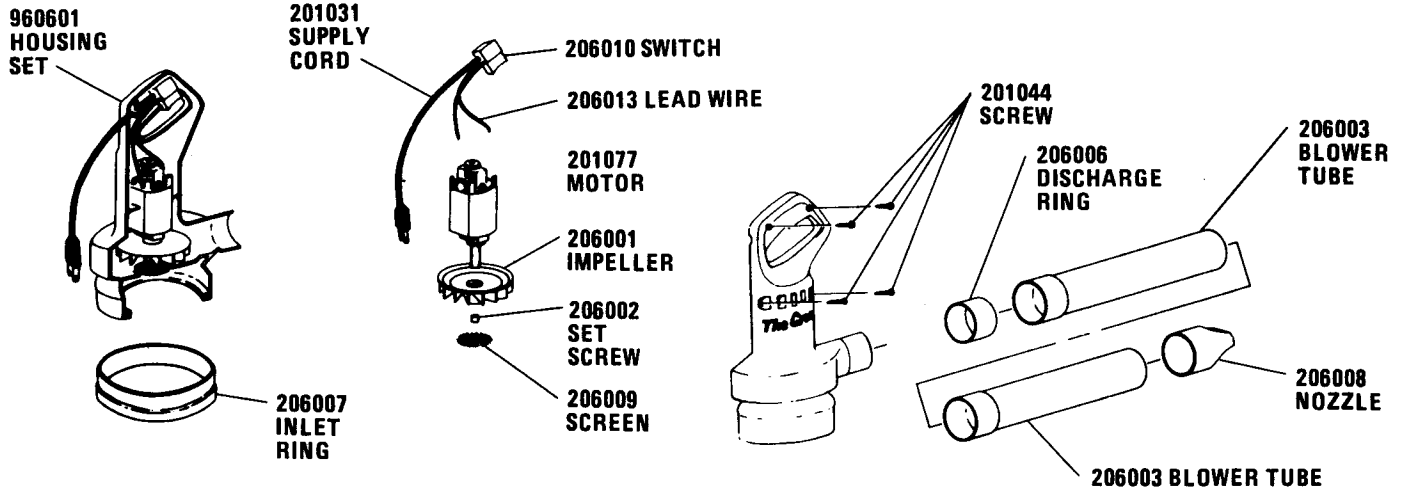

The Green Machine®

EXPLODED PARTS VIEW MODEL 600, 650, & 660

MODEL 600

MODEL 660

MODEL 650

PART NO.	DESCRIPTION	QTY USED		
		600	650	660
040045	WASHER			1
050027	NUT			1
201031	SUPPLY CORD	1		1
201041	WIRE CONNECTOR			2
201044	SCREW	4		7
201077	MOTOR	1		
206001	IMPELLER	1		
206002	SET SCREW	1		1
206003	BLOWER TUBE	2		
206006	DISCHARGE RING	1		
206007	INLET RING	1		1
206008	NOZZLE	1		
206009	INLET SCREEN	1		1
206010	SWITCH	1		1
206013	LEAD WIRE	2		2
206018	VAC TANK		1	
206019	HOSE ADAPTER		1	
206020	FLEX HOSE		1	
206024	FILTER BAG		1	
206026	BAND		1	
206034	FILTER ASSY		1	
208011	IMPELLER			1
208014	DISCHARGE RING			1
208015	MOTOR			1
208016	RECTIFIER ASSY			1
208020	BLOWER TUBE			2
208021	NOZZLE			1
208025	DISCHARGE SCREEN			1
208026	VAC TANK ADAPTER			1
208029	INLET SCREEN			1
960601	HOUSING SET	1		
960604	HOUSING SET			1