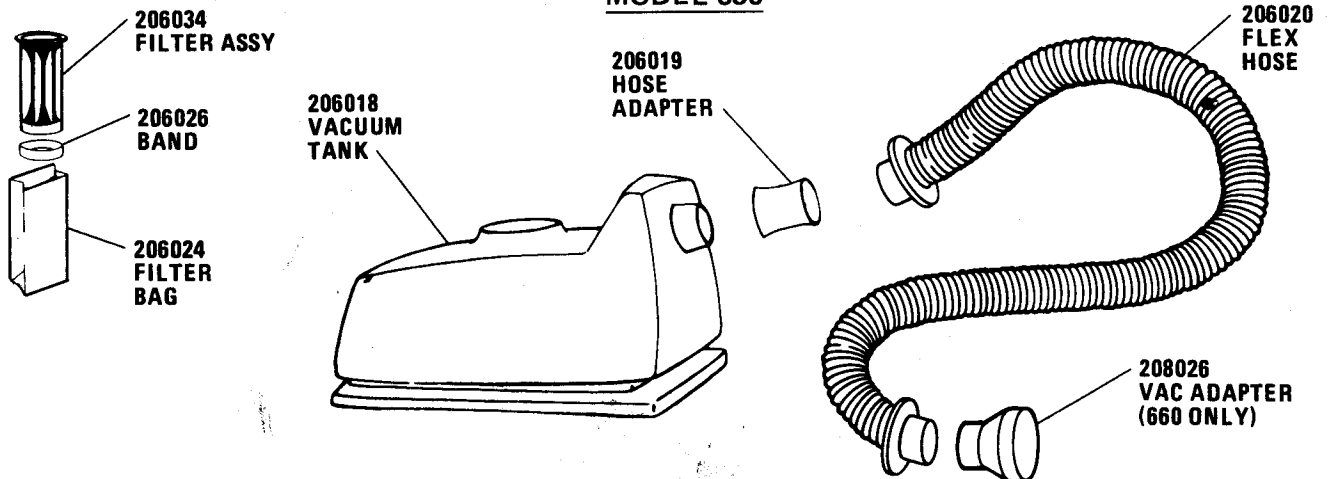

The Green Machine®

EXPLODED PARTS VIEW MODEL 600, 650, & 660

MODEL 600

MODEL 660

MODEL 650

PART NO.	DESCRIPTION	QTY USED		
		600	650	660
040045	WASHER			1
050027	NUT			1
201031	SUPPLY CORD	1		1
201041	WIRE CONNECTOR			2
201044	SCREW	4		7
201077	MOTOR	1		
206001	IMPELLER	1		
206002	SET SCREW	1		1
206003	BLOWER TUBE	2		
206006	DISCHARGE RING	1		
206007	INLET RING	1		1
206008	NOZZLE	1		
206009	INLET SCREEN	1		1
206010	SWITCH	1		1
206013	LEAD WIRE	2		2
206018	VAC TANK		1	
206019	HOSE ADAPTER		1	
206020	FLEX HOSE		1	
206024	FILTER BAG		1	
206026	BAND		1	
206034	FILTER ASSY		1	
208011	IMPELLER			1
208014	DISCHARGE RING			1
208015	MOTOR			1
208016	RECTIFIER ASSY			1
208020	BLOWER TUBE			2
208021	NOZZLE			1
208025	DISCHARGE SCREEN			1
208026	VAC TANK ADAPTER			1
208029	INLET SCREEN			1
960601	HOUSING SET	1		
960604	HOUSING SET			1