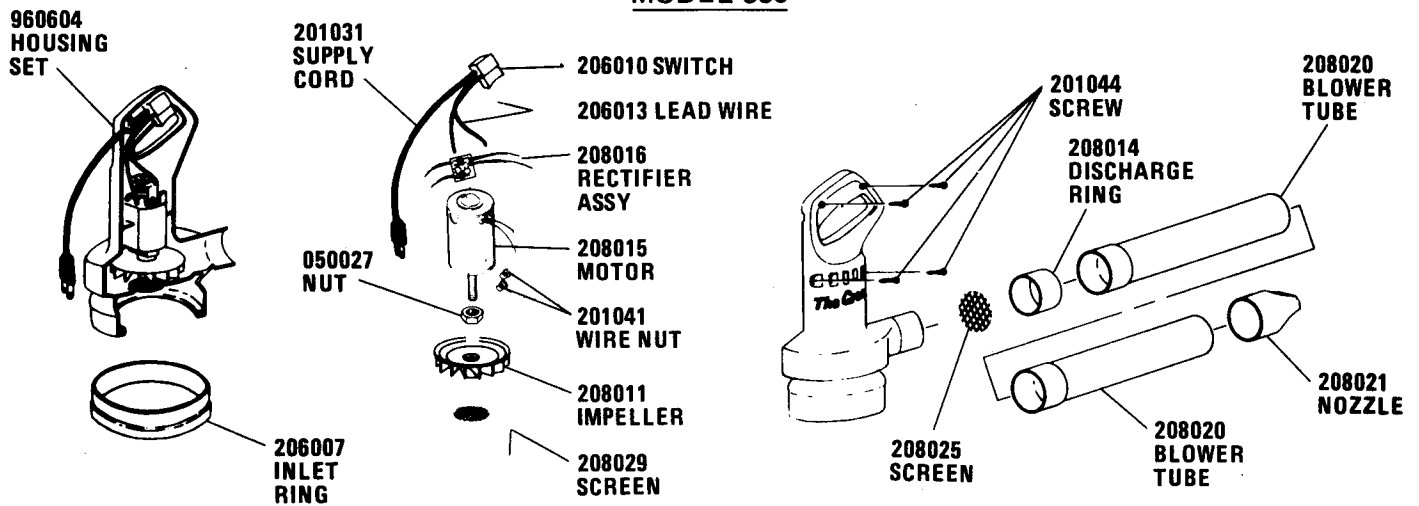

The Green Machine®

EXPLODED PARTS VIEW MODEL 600, 650, & 660

MODEL 600

MODEL 660

MODEL 650

PART NO.	DESCRIPTION	QTY USED		
		600	650	660
040045	WASHER			1
050027	NUT			1
201031	SUPPLY CORD	1		1
201041	WIRE CONNECTOR			2
201044	SCREW	4		7
201077	MOTOR	1		
206001	IMPELLER	1		
206002	SET SCREW	1		1
206003	BLOWER TUBE	2		
206006	DISCHARGE RING	1		
206007	INLET RING	1		1
206008	NOZZLE	1		
206009	INLET SCREEN	1		1
206010	SWITCH	1		1
206013	LEAD WIRE	2		2
206018	VAC TANK		1	
206019	HOSE ADAPTER		1	
206020	FLEX HOSE		1	
206024	FILTER BAG		1	
206026	BAND		1	
206034	FILTER ASSY		1	
208011	IMPELLER			1
208014	DISCHARGE RING			1
208015	MOTOR			1
208016	RECTIFIER ASSY			1
208020	BLOWER TUBE			2
208021	NOZZLE			1
208025	DISCHARGE SCREEN			1
208026	VAC TANK ADAPTER			1
208029	INLET SCREEN			1
960601	HOUSING SET	1		
960604	HOUSING SET			1