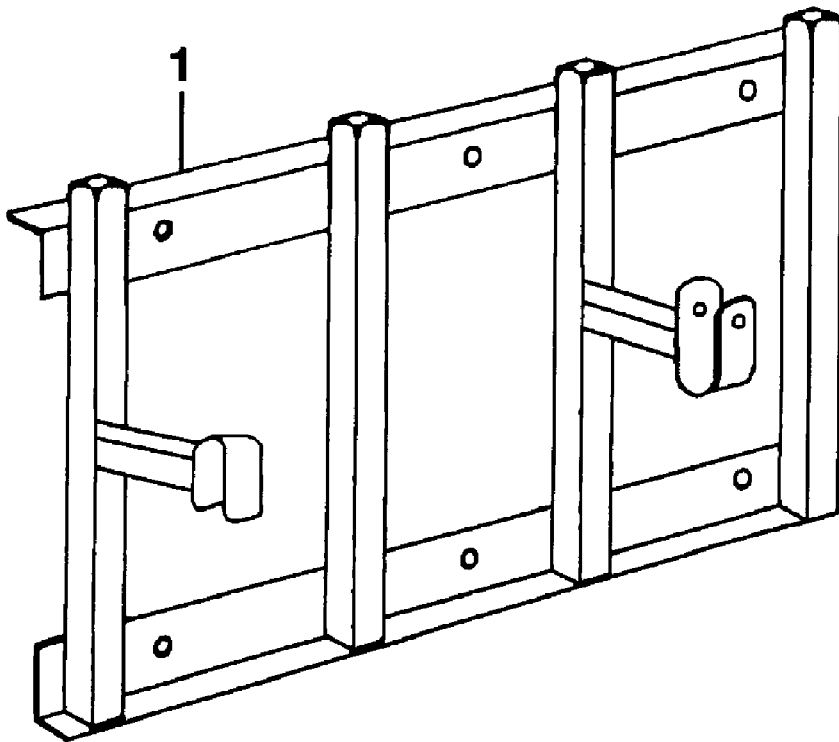

Storage Accessories for GM Attachments  
Storage Accessories

Storage Accessories for GM Attachments  
Storage Accessories

Ref #	Part Number	Qty	S/P/F	Description
1	GM33856	1		EXPAND-IT CADDY (Holds 4 tools plus Power Unit)
2	08699	1		CAP, DRIVESHAFT TUBE
3	08174	1	/P	HANGER HOOK FOR TOOLS