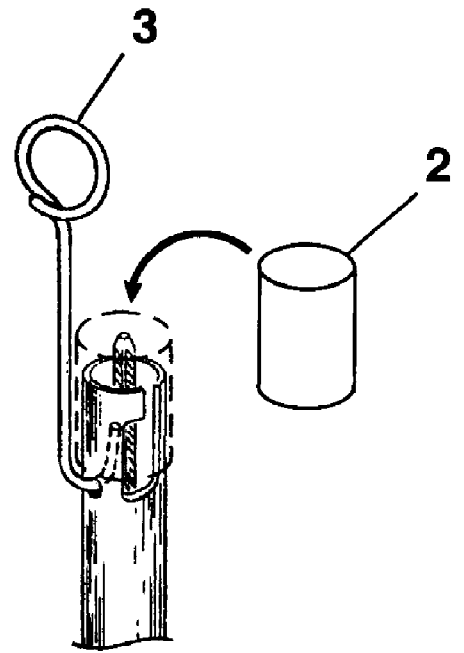

Storage Accessories for GM Attachments  
Storage Accessories

Storage Accessories for GM Attachments  
Storage Accessories

Ref #	Part Number	Qty	S/P/F	Description
1	GM33856	1		EXPAND-IT CADDY (Holds 4 tools plus Power Unit)
2	08699	1		CAP, DRIVESHAFT TUBE
3	08174	1	/P	HANGER HOOK FOR TOOLS