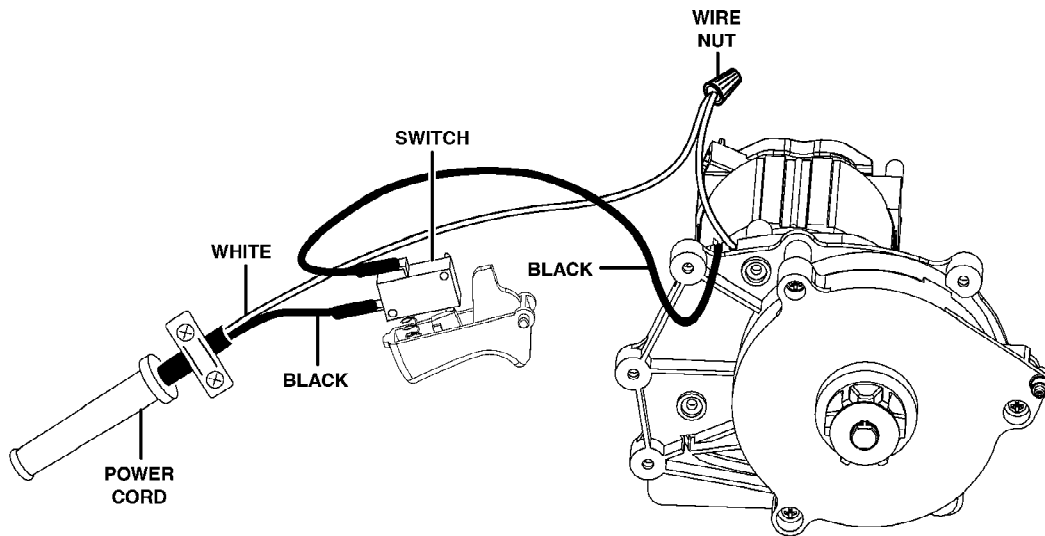

Ref #	Part Number	Qty	S/P/F	Description
1	31301154G	1		Housing Assembly
2	36401154G	1		Power Cord
3	36301154G	1		Switch
4	33203154G	1		Trigger Spring
5	33204154G	1		Lock-off Spring
6	34106154G	1		Trigger
7	34107154G	1		Lock-off Button
8	36511154G	1		Wire Nut
9	931208261G	1		Oil Reservoir Assembly
10	34118154G	1		Ring Gear Assembly
11	34201154G	1		Oil Tube, Inlet
12	38202154G	1		Hang Tang
13	38101154AG	1		Data Label (UT43120)
14	34103154G	1		Motor Cap (UT43120)
15	3220313G	30		Screw (M4 x 14 mm) Purchase locally
16	3220348G	1		Screw (M3.8 x 14 mm) Purchase locally
17	34210154G	4		Rubber Pin
18	36101154G	1		Motor Assembly (UT43120)
19	3410302G	1		Cord Clamp
20	34116154G	1		Chain Cover
21	34120154G	1		Front Handle
22	34110154G	1		Guard
23	34117102G	1		Oil Tube, Outlet
24	34901154G	1		Oil Pump
25	34105154G	1		Ring Gear Cover
26	33205154G	1		Chain Bar Stud
27	32201154G	1		Screw (M4.2 x 45 mm) Purchase locally
28	34119154G	1		Gear Cover
29	34208154G	1	/P	Rubber Pad
30	33311154G	1		Adjustment Pin
31	33210154G	1		Shaft
32	33320154G	1		Washer
33	34117154G	1		Adjustment Gear
34	3290408G	3		Washer
35	32901153G	1		Cotter Pin
36	34121154G	1		Adjustment Knob
	987000287	1		Operator's Manual

HOMELITE CHAIN SAW - MODEL NUMBERS UT43100 AND UT43120

WIRING DIAGRAM