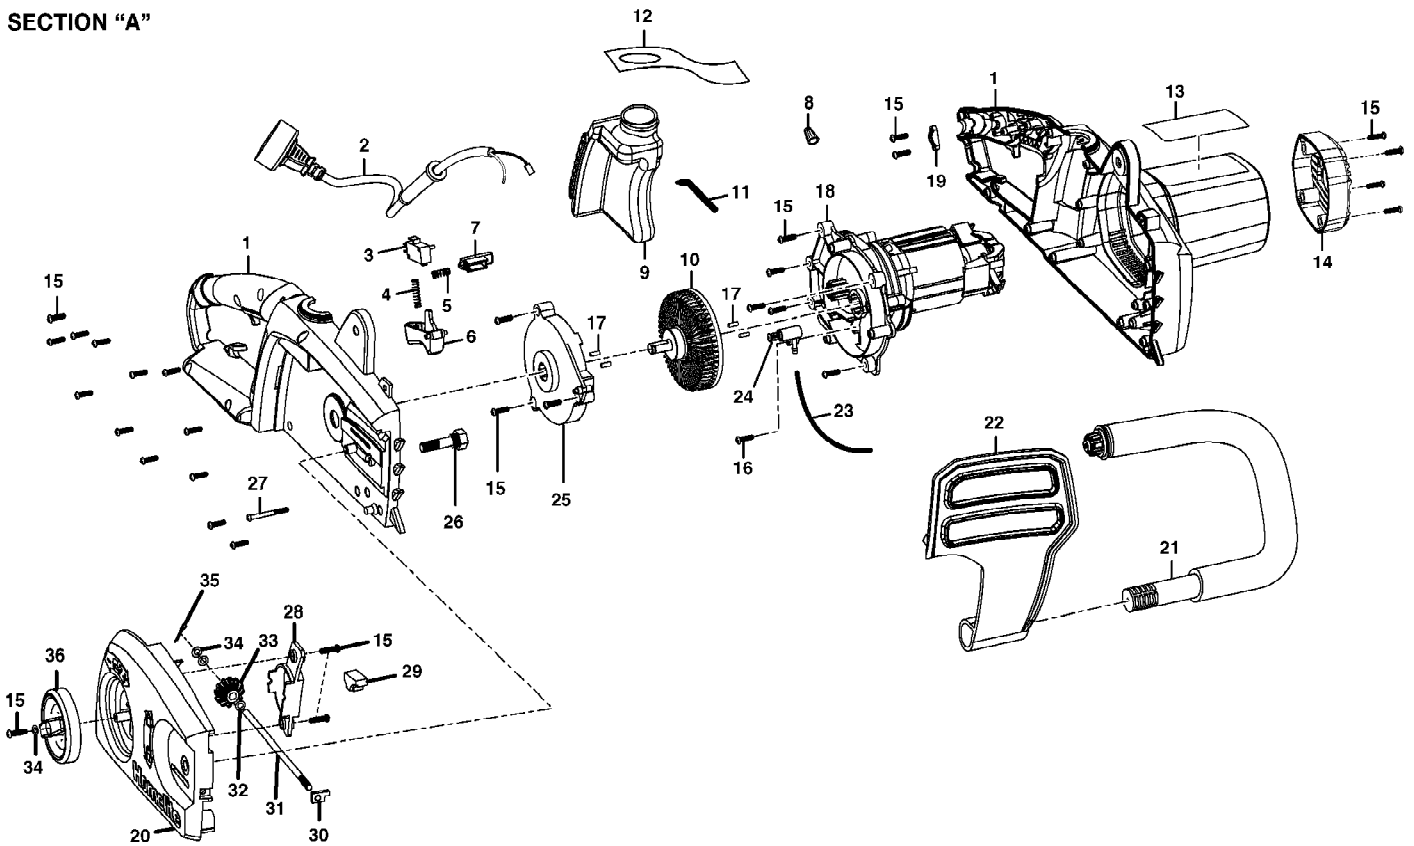

Electric Chain Saw UT-43120  
Homelite Chain Saw

Page 2 of 6

Ref #	Part Number	Qty	S/P/F	Description
1	34114154G	1		Chain Cover Lock Knob
2	31105154G	1		Chain Cover Assembly
3	310626001	1	S	Guide Bar (UT43120 - 16 in. With Safe-T-Tip)
4	901212002	1	S	Chain (UT43120 - .375 x 56 Link, 16 in.)
5	34109154G	1		Oil Reservoir Cap
6	33902102G	1		Sprocket
7	33302102G	1		Washer
8	32901154G	1		Retaining Ring
9	660640001	1		Screw w/Washer
10	308949001	1		Safe-T-Tip
	34148154G	1		Scabbard (Not Shown, UT43120 Only)
	34109154G	1		Soft Case (Not Shown, UT43120 Only)

HOMELITE CHAIN SAW - MODEL NUMBERS UT43100 AND UT43120

SECTION "A"

Ref #	Part Number	Qty	S/P/F	Description
1	31301154G	1		Housing Assembly
2	36401154G	1		Power Cord
3	36301154G	1		Switch
4	33203154G	1		Trigger Spring
5	33204154G	1		Lock-off Spring
6	34106154G	1		Trigger
7	34107154G	1		Lock-off Button
8	36511154G	1		Wire Nut
9	931208261G	1		Oil Reservoir Assembly
10	34118154G	1		Ring Gear Assembly
11	34201154G	1		Oil Tube, Inlet
12	38202154G	1		Hang Tang
13	38101154AG	1		Data Label (UT43120)
14	34103154G	1		Motor Cap (UT43120)
15	3220313G	30		Screw (M4 x 14 mm) Purchase locally
16	3220348G	1		Screw (M3.8 x 14 mm) Purchase locally
17	34210154G	4		Rubber Pin
18	36101154G	1		Motor Assembly (UT43120)
19	3410302G	1		Cord Clamp
20	34116154G	1		Chain Cover
21	34120154G	1		Front Handle
22	34110154G	1		Guard
23	34117102G	1		Oil Tube, Outlet
24	34901154G	1		Oil Pump
25	34105154G	1		Ring Gear Cover
26	33205154G	1		Chain Bar Stud
27	32201154G	1		Screw (M4.2 x 45 mm) Purchase locally
28	34119154G	1		Gear Cover
29	34208154G	1	/P	Rubber Pad
30	33311154G	1		Adjustment Pin
31	33210154G	1		Shaft
32	33320154G	1		Washer
33	34117154G	1		Adjustment Gear
34	3290408G	3		Washer
35	32901153G	1		Cotter Pin
36	34121154G	1		Adjustment Knob
	987000287	1		Operator's Manual