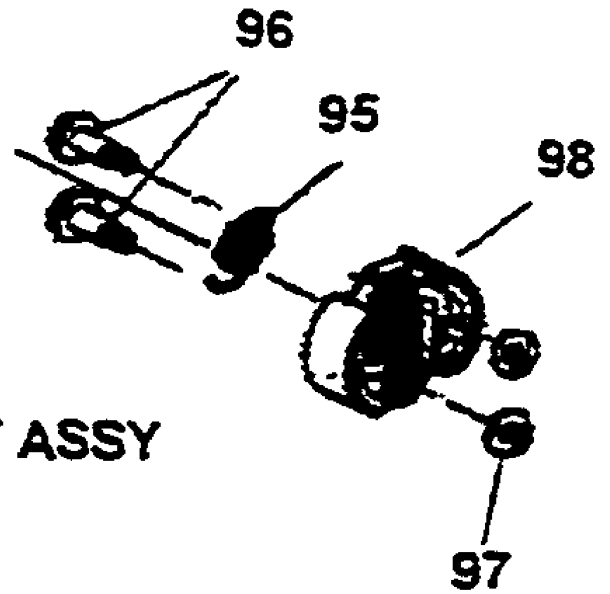

175 — CLEANER ASSY

Ref #	Part Number	Qty	Description
175	GM240308		CLEANER ASSY
176	GM002811		SCREW & WASHER
177	GM040066		WASHER
178	GM248205		SLEEVE
179	GM248206		LEVER, CHOKE
180	GM248201		BODY, CLEANER
181	GM248202		FILTER
182	GM248203		COVER, CLEANER

Ref #	Part Number	Qty	Description
3	GM300142		GRIP
4	GM250308		LEVER THROTTLE
5	GM240303		HANDLE, REAR
6	GM050012		NUT
7	GM040016		WASHER
8	GM040016		WASHER
9	GM033007		BOLT
10	GM033009		BOLT
11	GM246901		COVER, BLADE
12	GM247014		BLADE, LOWER
13	GM247013		BLADE, UPPER
14	GM247012		CUTTER GUIDE
15	GM040059		WASHER
16	GM240304		HANDLE, FRONT
17	GM357102		CABLE, THROTTLE

135 — CARB KIT
136 — CARB ASSY

HIGH ALTITUDE JETS
171 ABOVE 3,000
172 ABOVE 6,000

Ref #	Part Number	Qty	Description
135	GM287202		CARB KIT
136	GM287201		CARB ASSY
137	GM287402		GASKET, INSULATOR
138	GM287206		PLATE
139	GM285201		INSULATOR
140	GM002804		SCREW & WASHER
141	GM287401		GASKET, CARB.
142	GM287228		SPACER
143	GM002810		SCREW
144	GM287410		CASKET, CARB.
145	GM247213		SCREW, IDLE
146	GM247214		SPRING, IDLE
147	GM307209		SCREW
148	GM247207		NUT, CABLE ADJ.
149	GM247206		ADJUSTER, CABLE
150	GM247201		BRACKET
151	GM247205		PLUG
152	GM247203		SWIVEL
153	GM307218		VALUE, THROTTLE
154	GM247202		RING, SWIVEL
155	GM247210		PACK1NG
156	GM247211		RING
157	GM287203		MAIN JET
158	GM307206		GASKET, PUMP
159	GM307207		DIAPHRAGM
160	GM257206		GASKET
161	GM257204		GASKET
162	GM287204		SCREEN, INLET
163	GM287205		BODY ASSY.
164	GM247405		GASKET, DIAPH.
165	GM170121		DIAPHRAGM
166	GM247222		BODY, PUMP
167	GM247223		PUMP, PIMER
168	GM247224		COVER, PRIMER
169	GM167212		SCREW, COVER
170	GM247209		SLEEVE
171	GM257208		JET HIGH ALT.
172	GM257207		JET HIGH ALT.