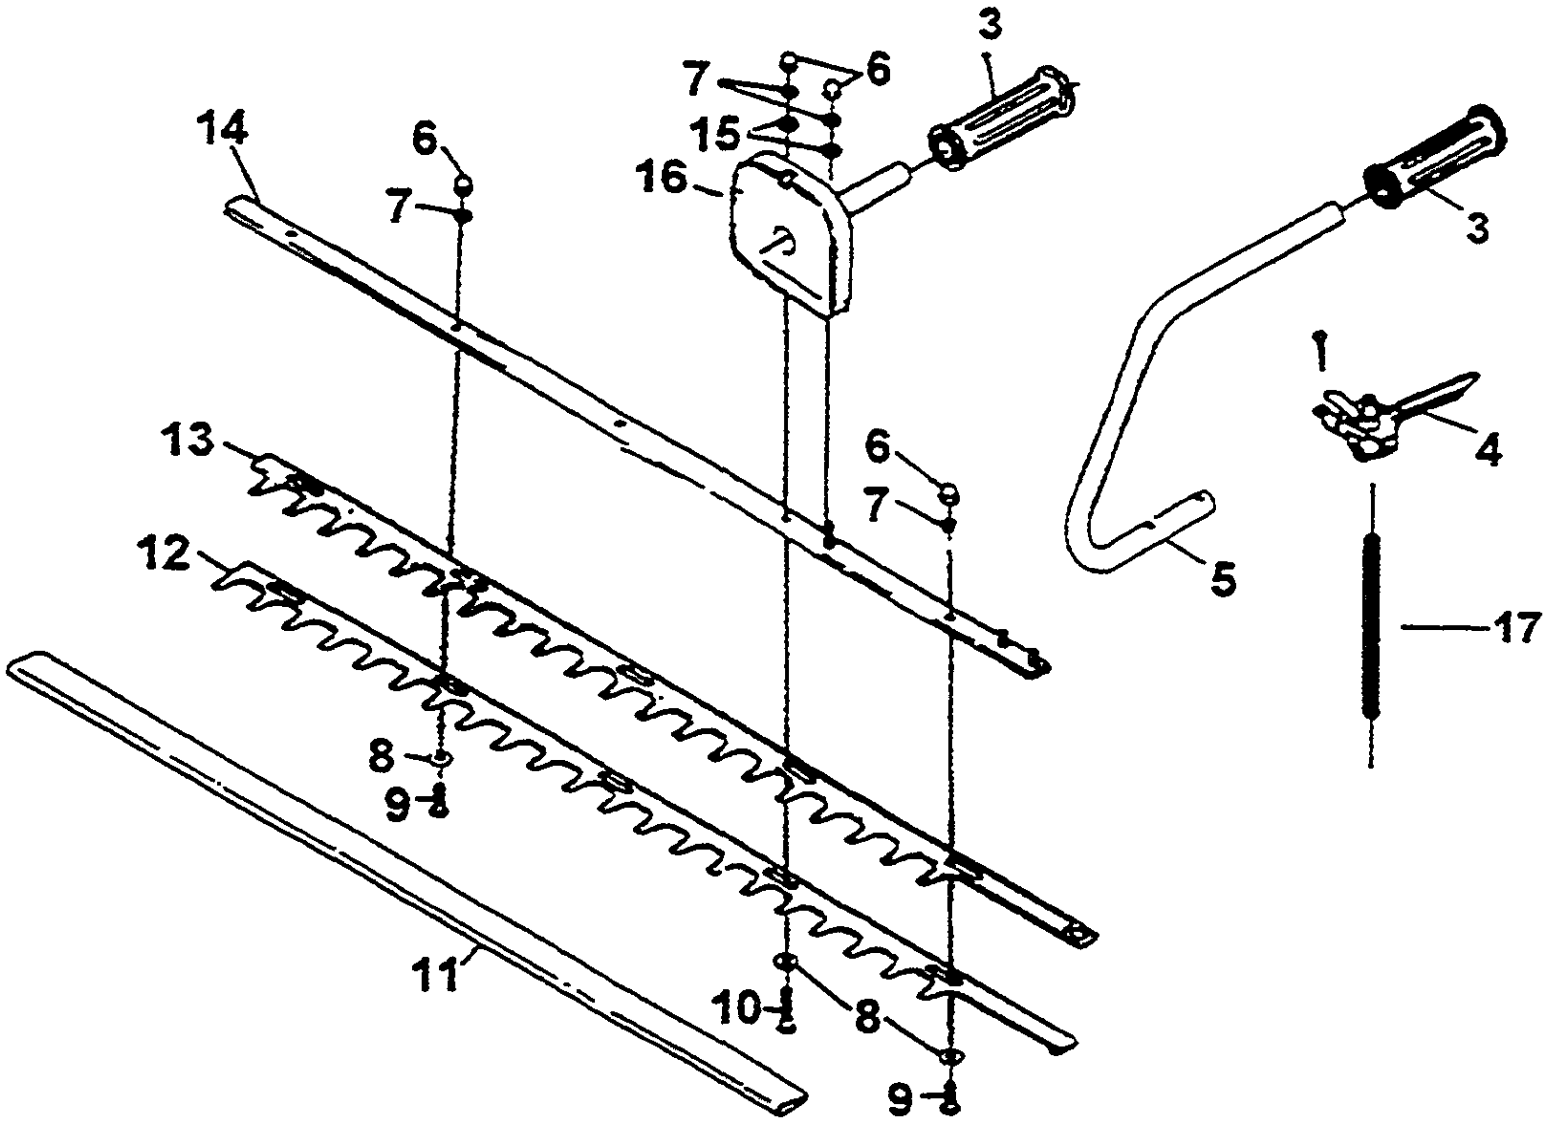

Ref #	Part Number	Qty	Description
3	GM300142		GRIP
4	GM250308		LEVER THROTTLE
5	GM240303		HANDLE, REAR
6	GM050012		NUT
7	GM040016		WASHER
8	GM040016		WASHER
9	GM033007		BOLT
10	GM033009		BOLT
11	GM246901		COVER, BLADE
12	GM247014		BLADE, LOWER
13	GM247013		BLADE, UPPER
14	GM247012		CUTTER GUIDE
15	GM040059		WASHER
16	GM240304		HANDLE, FRONT
17	GM357102		CABLE, THROTTLE

135 — CARB KIT
136 — CARB ASSY

HIGH ALTITUDE JETS
171 ABOVE 3,000
172 ABOVE 6,000

Ref #	Part Number	Qty	Description
135	GM287202		CARB KIT
136	GM287201		CARB ASSY
137	GM287402		GASKET, INSULATOR
138	GM287206		PLATE
139	GM285201		INSULATOR
140	GM002804		SCREW & WASHER
141	GM287401		GASKET, CARB.
142	GM287228		SPACER
143	GM002810		SCREW
144	GM287410		CASKET, CARB.
145	GM247213		SCREW, IDLE
146	GM247214		SPRING, IDLE
147	GM307209		SCREW
148	GM247207		NUT, CABLE ADJ.
149	GM247206		ADJUSTER, CABLE
150	GM247201		BRACKET
151	GM247205		PLUG
152	GM247203		SWIVEL
153	GM307218		VALUE, THROTTLE
154	GM247202		RING, SWIVEL
155	GM247210		PACK1NG
156	GM247211		RING
157	GM287203		MAIN JET
158	GM307206		GASKET, PUMP
159	GM307207		DIAPHRAGM
160	GM257206		GASKET
161	GM257204		GASKET
162	GM287204		SCREEN, INLET
163	GM287205		BODY ASSY.
164	GM247405		GASKET, DIAPH.
165	GM170121		DIAPHRAGM
166	GM247222		BODY, PUMP
167	GM247223		PUMP, PIMER
168	GM247224		COVER, PRIMER
169	GM167212		SCREW, COVER
170	GM247209		SLEEVE
171	GM257208		JET HIGH ALT.
172	GM257207		JET HIGH ALT.