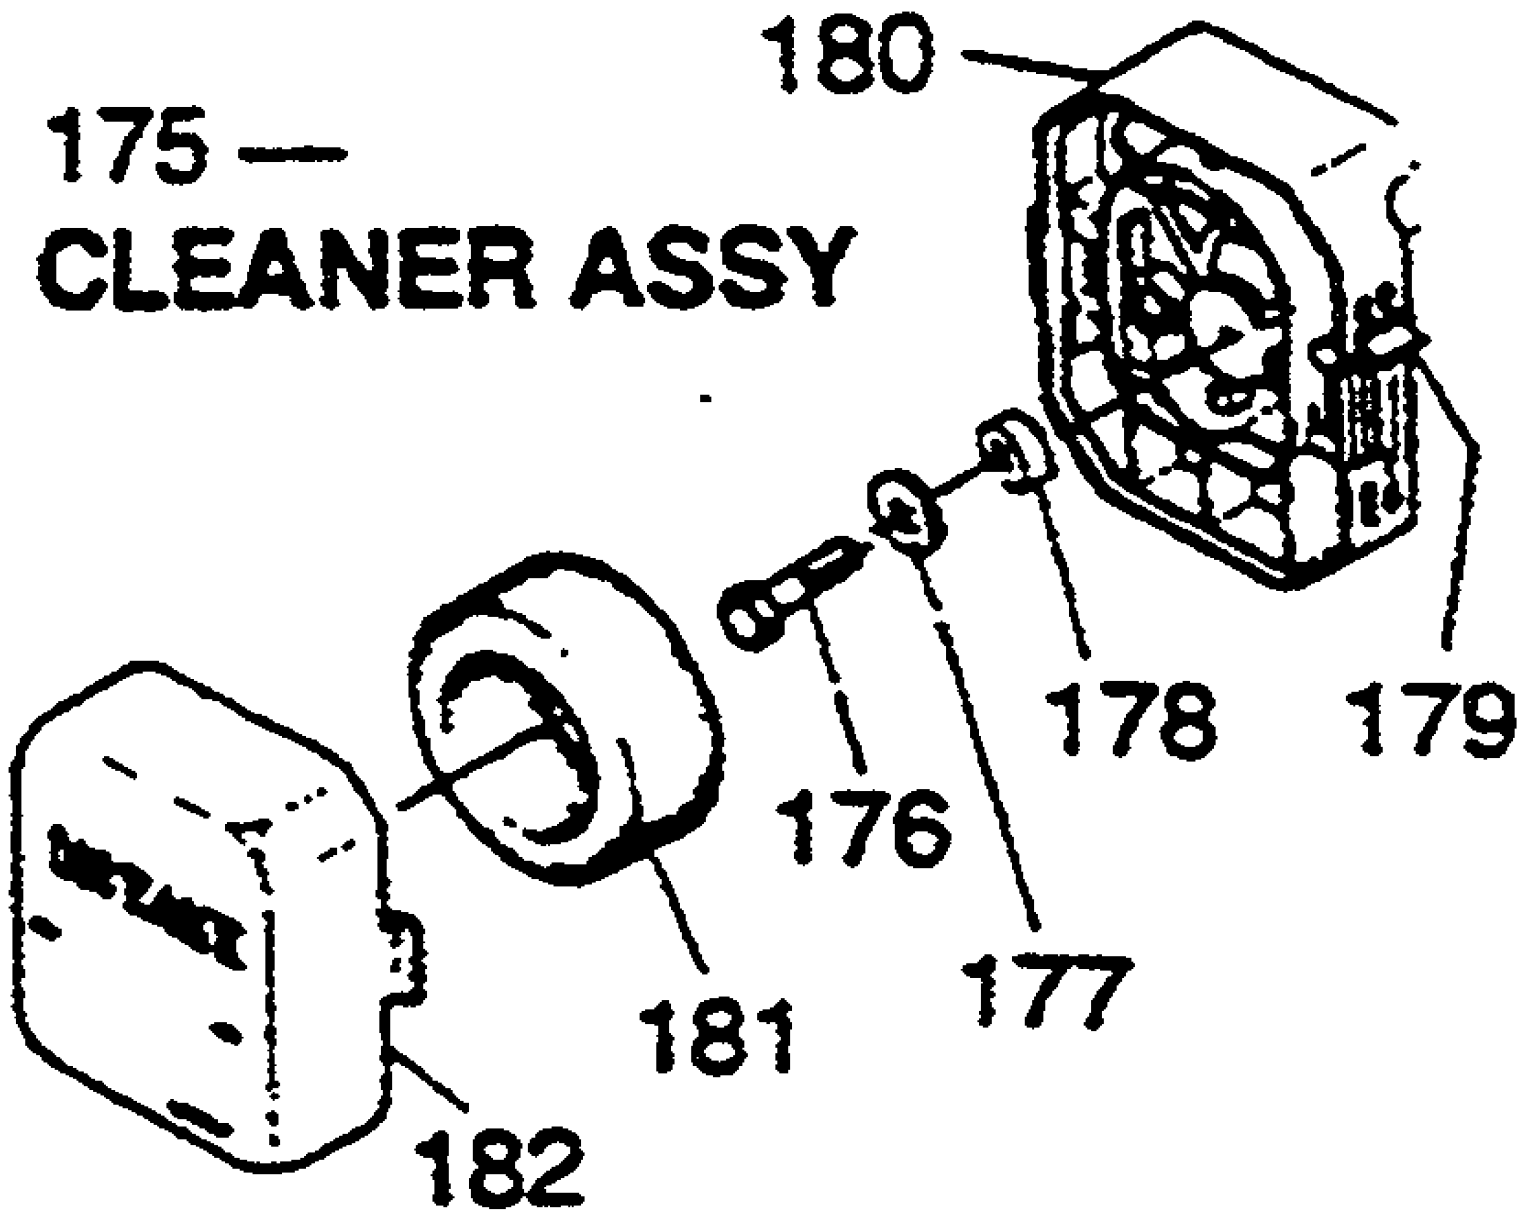

175 — CLEANER ASSY

Ref #	Part Number	Qty	Description
175	GM240308		CLEANER ASSY
176	GM002811		SCREW & WASHER
177	GM040066		WASHER
178	GM248205		SLEEVE
179	GM248206		LEVER, CHOKE
180	GM248201		BODY, CLEANER
181	GM248202		FILTER
182	GM248203		COVER, CLEANER

Ref #	Part Number	Qty	Description
3	GM300142		GRIP
4	GM250308		LEVER THROTTLE
5	GM240303		HANDLE, REAR
6	GM050012		NUT
7	GM040016		WASHER
8	GM040016		WASHER
9	GM033007		BOLT
10	GM033009		BOLT
11	GM246901		COVER, BLADE
12	GM247014		BLADE, LOWER
13	GM247013		BLADE, UPPER
14	GM247012		CUTTER GUIDE
15	GM040059		WASHER
16	GM240304		HANDLE, FRONT
17	GM357102		CABLE, THROTTLE