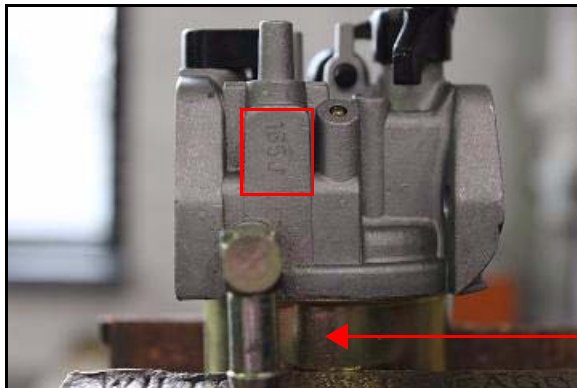

Throttle Plate

Fuel Inlet