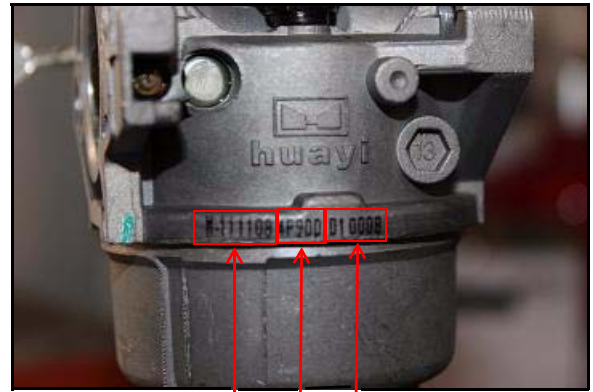

3. Determine Carburetor Calibration

4-6 Digit Alphanumeric Code

Minimum of 2 Locations

a. Printed within the carburetor serial code

Example (right)

b. Stamped on carburetor body

Locations vary (below)

First 7 Digits
Calibration Code
Carburetor Serial Code
(Last 6 Digits)