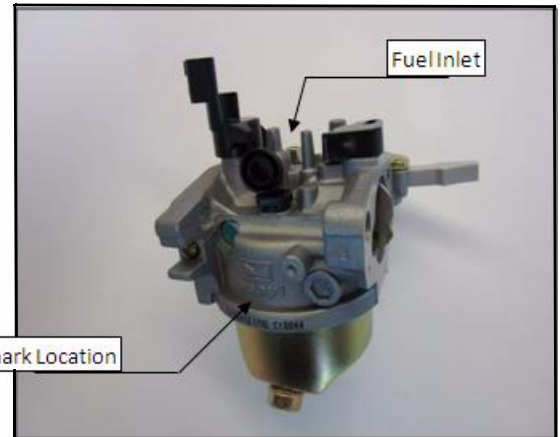

Serial Number Range Affected: N/A

Tech Issues:

To correctly identify carburetors used on MTD branded engines to ensure proper rebuild kit part number is selected.

1. Carburetor Calibration Breakdown

- used to communicate which parts are needed for a specific engine
- More reliable than tracking by engine model

2. Determine Carburetor Supplier

Supplier cast into carburetor body
Usually found on opposite side of fuel inlet

Supplier trademarks

- a. Huayi (HY) - primary supplier
- b. Deni (DN) - secondary supplier for higher volume engine platforms
- c. Ruixing (RX) - rarely used (older models only)