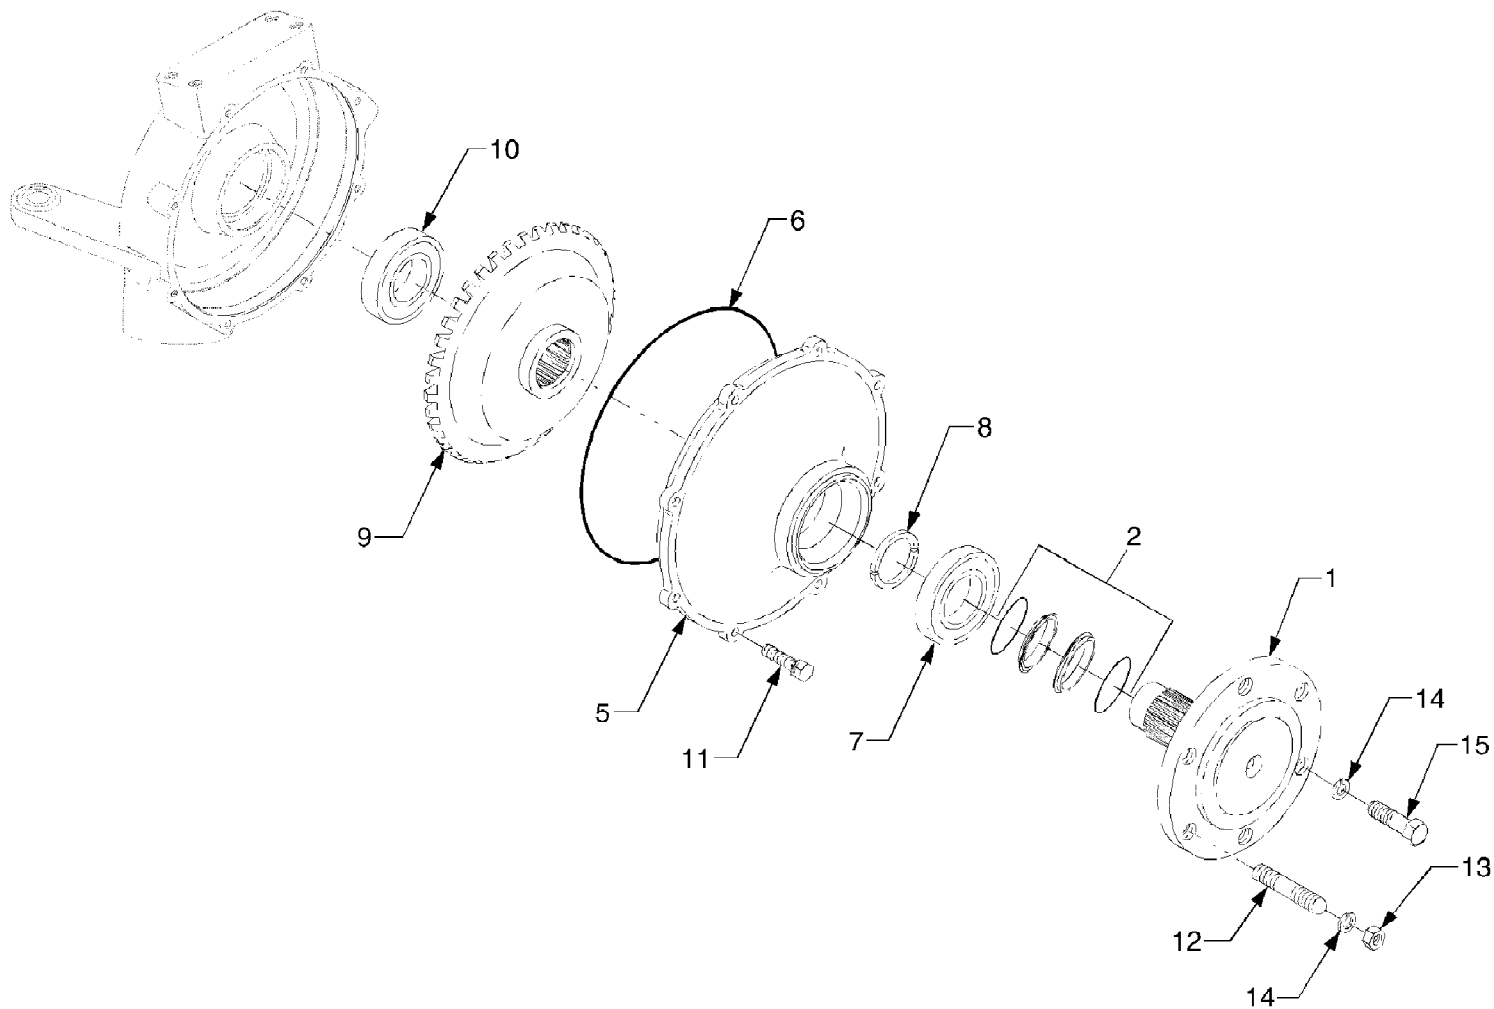

8354 Tractor
Front Axle Group

Page 74 of 202

Ref #	Part Number	Qty	S/P/F	Description
1	DD-T4620-43712	2	/P	Axle, Front
2	DD-T4818-43451	2	/P	Floating Seal Ass'y
5	DD-T4682-43622	2	/P	Cover, Front Axle
6	DD-37805-43551	2		O-Ring
7	DD-08101-06209	2		Bearing, Ball
8	DD-T4340-43681	4		Cir-clip
9	DD-T2620-43721	2		Gear, 39 Bevel
10	DD-08101-06208	2		Bearing, Ball
11	DD-01123-50835	16		Bolt
12	DD-T4240-27712	4		Stud
13	DD-02076-50160	4		Nut
14	DD-04512-50160	12		Washer, Spring
15	DD-01173-51630	8	S	Bolt