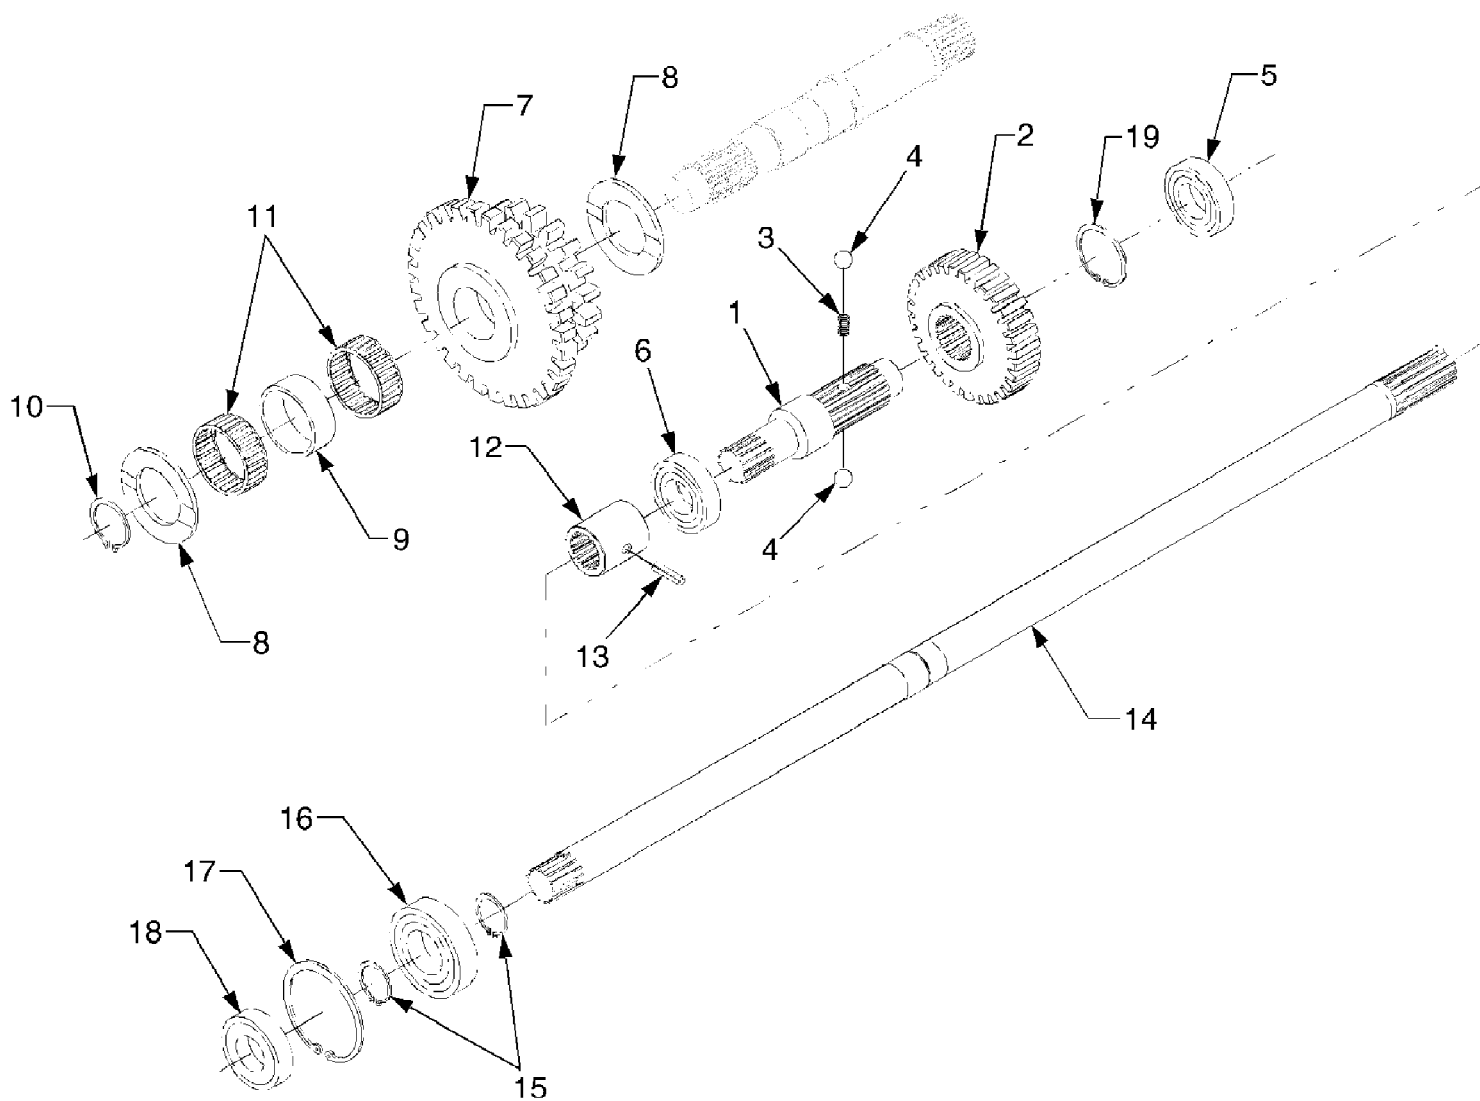

8354 Tractor
Front Wheel Driving Group (Part 1)

Page 80 of 202

Ref #	Part Number	Qty	S/P/F	Description
1	DD-T2610-44512	1		Shaft, Front Wheel Driving
2	DD-T2610-44612	1		Gear, 31 Spur
3	DD-T2440-44251	1		Spring
4	DD-07715-01605	2		Ball
5	DD-08101-06205	1		Bearing, Ball
6	DD-08101-06305	1		Bearing, Ball
7	DD-T2610-44522	1		Gear, 26-20
8	DD-T2610-23621	2		Collar, Thrust
9	DD-T2610-44541	1		Spacer
10	DD-04612-00320	1		Cir-clip
11	DD-08823-23717	2		Bearing, Needle
12	DD-T4620-44592	1		Coupling
13	DD-05411-00635	1		Pin, Spring
14	DD-T2610-44573	1	/P	Shaft 1, Propeller
15	DD-04612-00250	2		Cir-clip
16	DD-08101-06005	1		Bearing, Ball
17	DD-04611-00470	1		Cir-clip
18	DD-09502-55210	1		Seal, Oil
19	DD-04612-00300	1		Cir-clip