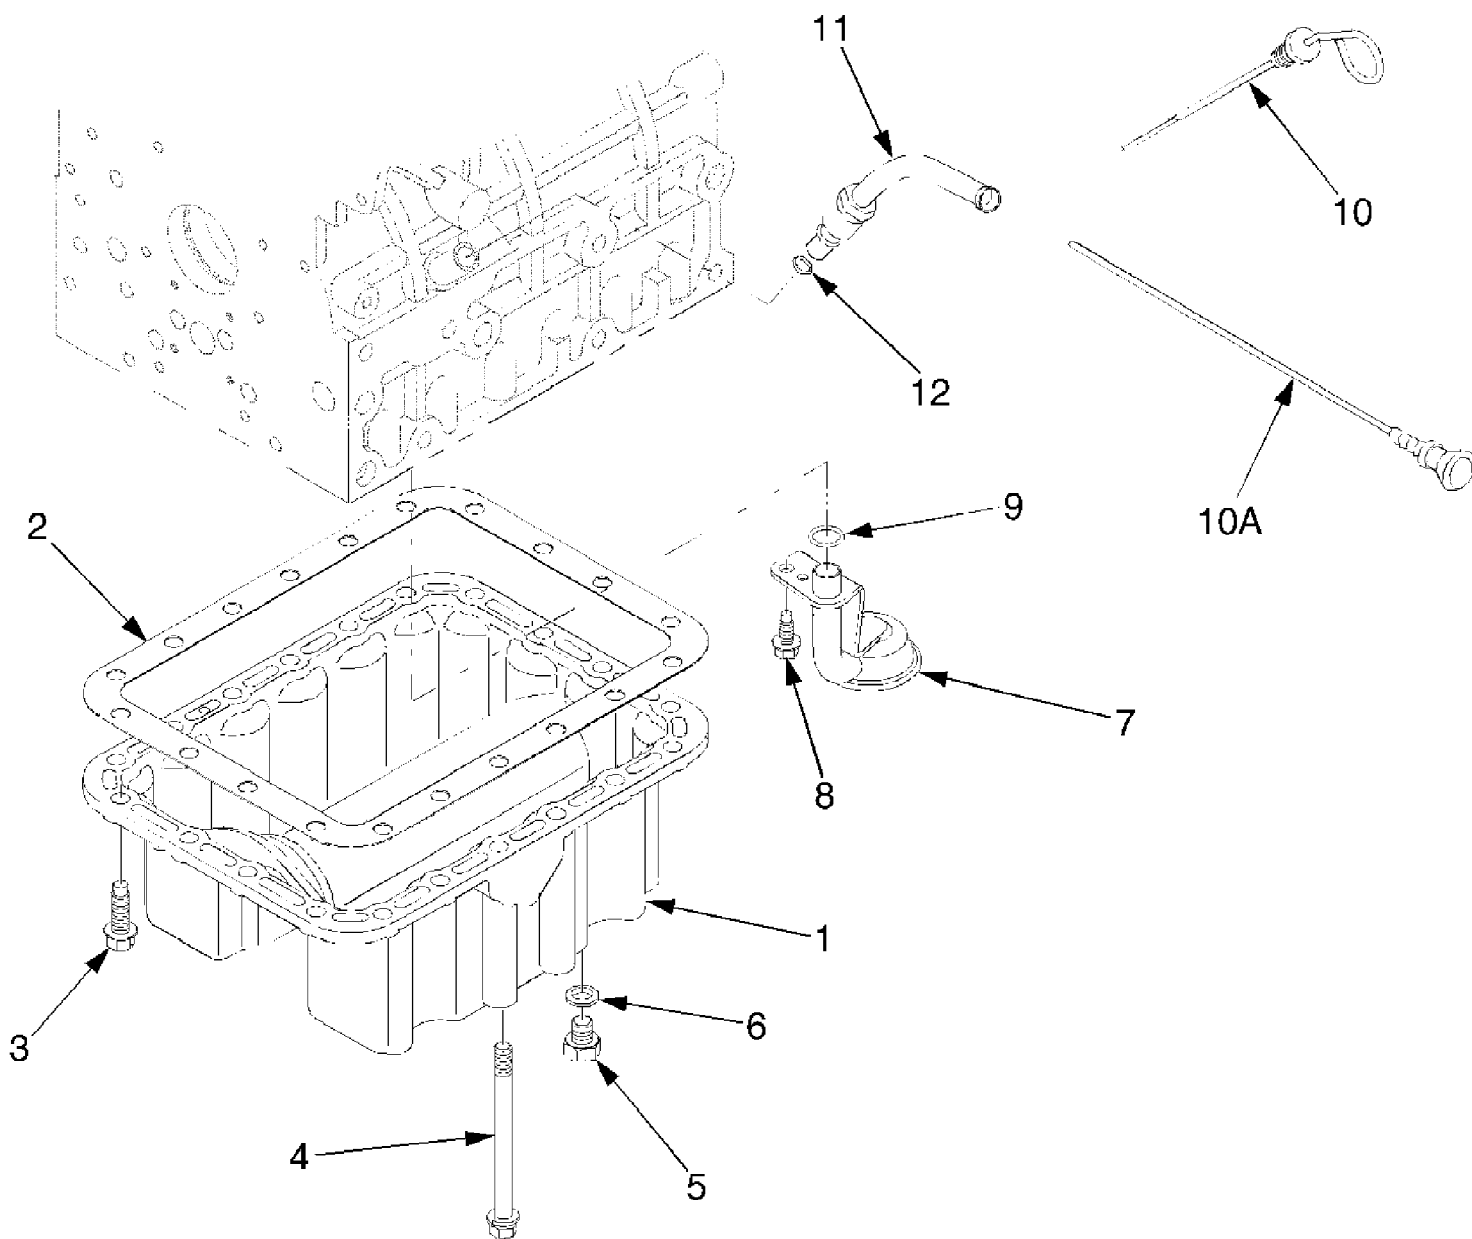

8354 Tractor
Oil Pan

Page 132 of 202

Ref #	Part Number	Qty	S/P/F	Description
1	DD-E5600-A0071	1		Oil Pan Ass'y Include Ref. Nos. 5 & 6
2	DD-E5500-01622	1	S	Gasket, Oil Pan
3	DD-01674-51032	18		Bolt, Flange
4	DD-E6200-91092	2		Bolt
5	DD-15221-33752	2		Plug, Drain
6	DD-04717-01200	2		Washer, Seal
7	DD-E6200-32112	1		Filter 1, Oil
8	DD-01654-50820	1		Bolt, Flange
9	DD-04811-00160	1		O-ring
10	DD-E6305-36411	1	/P	Gauge, Oil Ser. No. 3185-00452 & Below
10A	DD-E7310-36413	1		Gauge, Oil Ser. No. 3185-00453 & Above
11	DD-E6305-36421	1		Guide, Oil Gauge Pipe Ser. No. 3185-00453 & Above
12	DD-E7310-36431	1		Packing Ser. No. 3185-00453 & Above