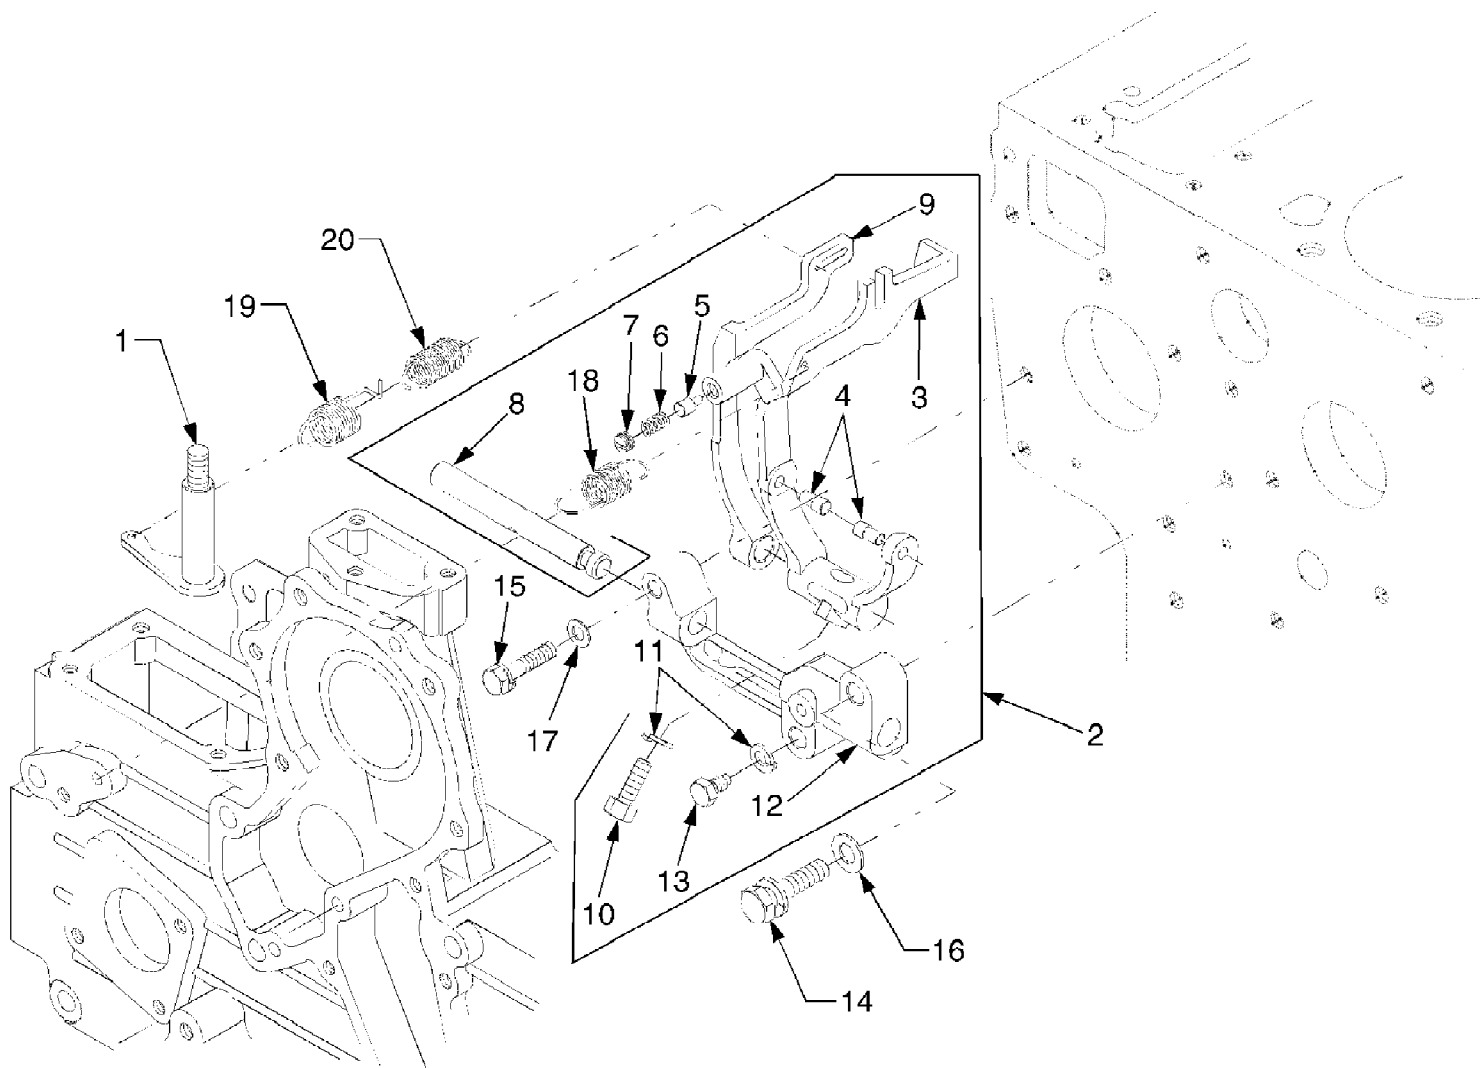

8354 Tractor
Governor

Page 94 of 202

Ref #	Part Number	Qty	S/P/F	Description
1	DD-15601-56021	1		Governor Lever Ass'y
2	DD-E6300-56053	1		Fork Lever Ass'y Includes Ref Nos. 3 thru 13
3		1		Lever 1, Fork
4		2		Pin, Fork Lever
5		1		Pin
6		1		Spring
7		1		Screw, Set
8		1		Shaft, Fork Lever
9		1		Lever 2, Fork
10		1		Bolt
11		2		Washer, Spring
12		1		Holder, Fork Lever
13		1		Bolt
14	DD-01123-50832	2		Bolt
15	DD-01023-50628	1		Bolt
16	DD-04012-50080	2		Washer, Plain
17	DD-04012-50060	1		Washer, Plain
18	DD-E6300-56481	1		Spring, Start
19	DD-E6300-56414	1		Spring 1, Governor
20	DD-E6313-56421	1		Spring 2, Governor