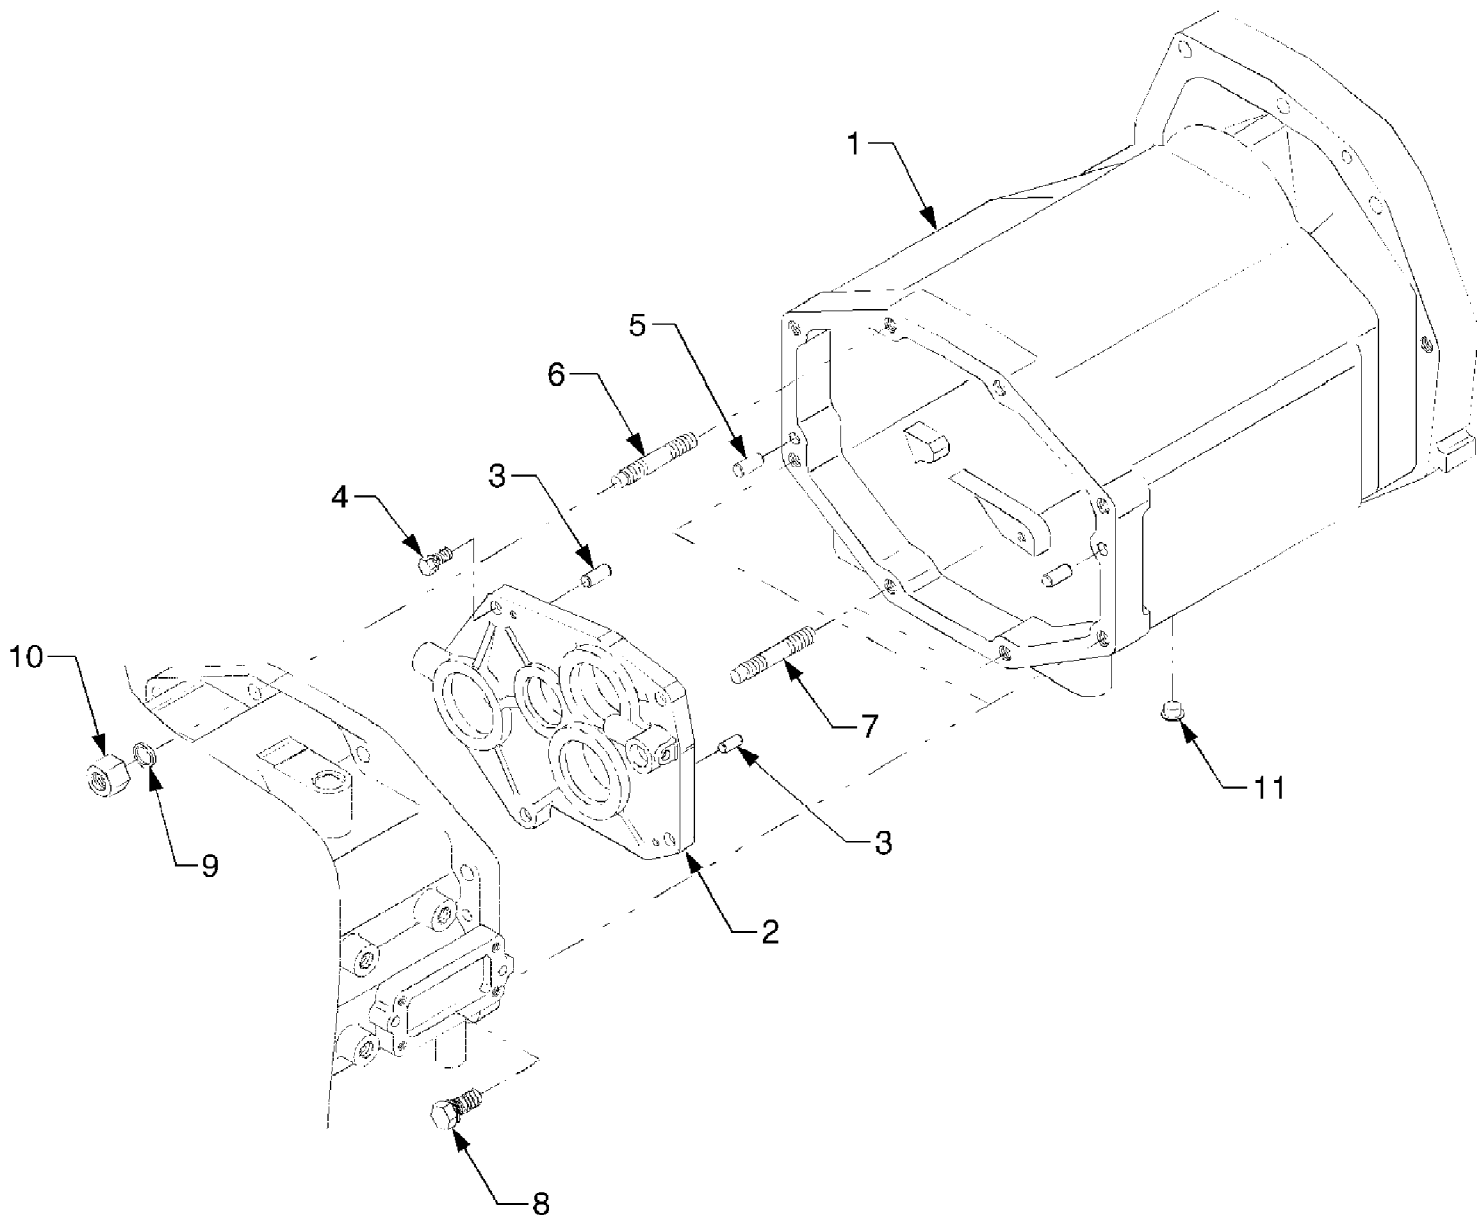

8354 Tractor
Middle Case Group

Page 128 of 202

Ref #	Part Number	Qty	S/P/F	Description
1	DD-T2610-21154	1		Case, Middle
2	DD-T2610-22703	1		Cover, Bearing
3	DD-05012-00816	2		Pin, Straight
4	DD-01133-51035	4		Bolt
5	DD-05012-01018	2		Pin, Straight
6	DD-T4620-21481	4		Stud
7	DD-01574-21250	2		Stud
8	DD-01133-51240	2		Bolt
9	DD-04512-50120	6		Washer, Spring
10	DD-T4240-14081	6		Nut
11	DD-32210-27581	2		Plug