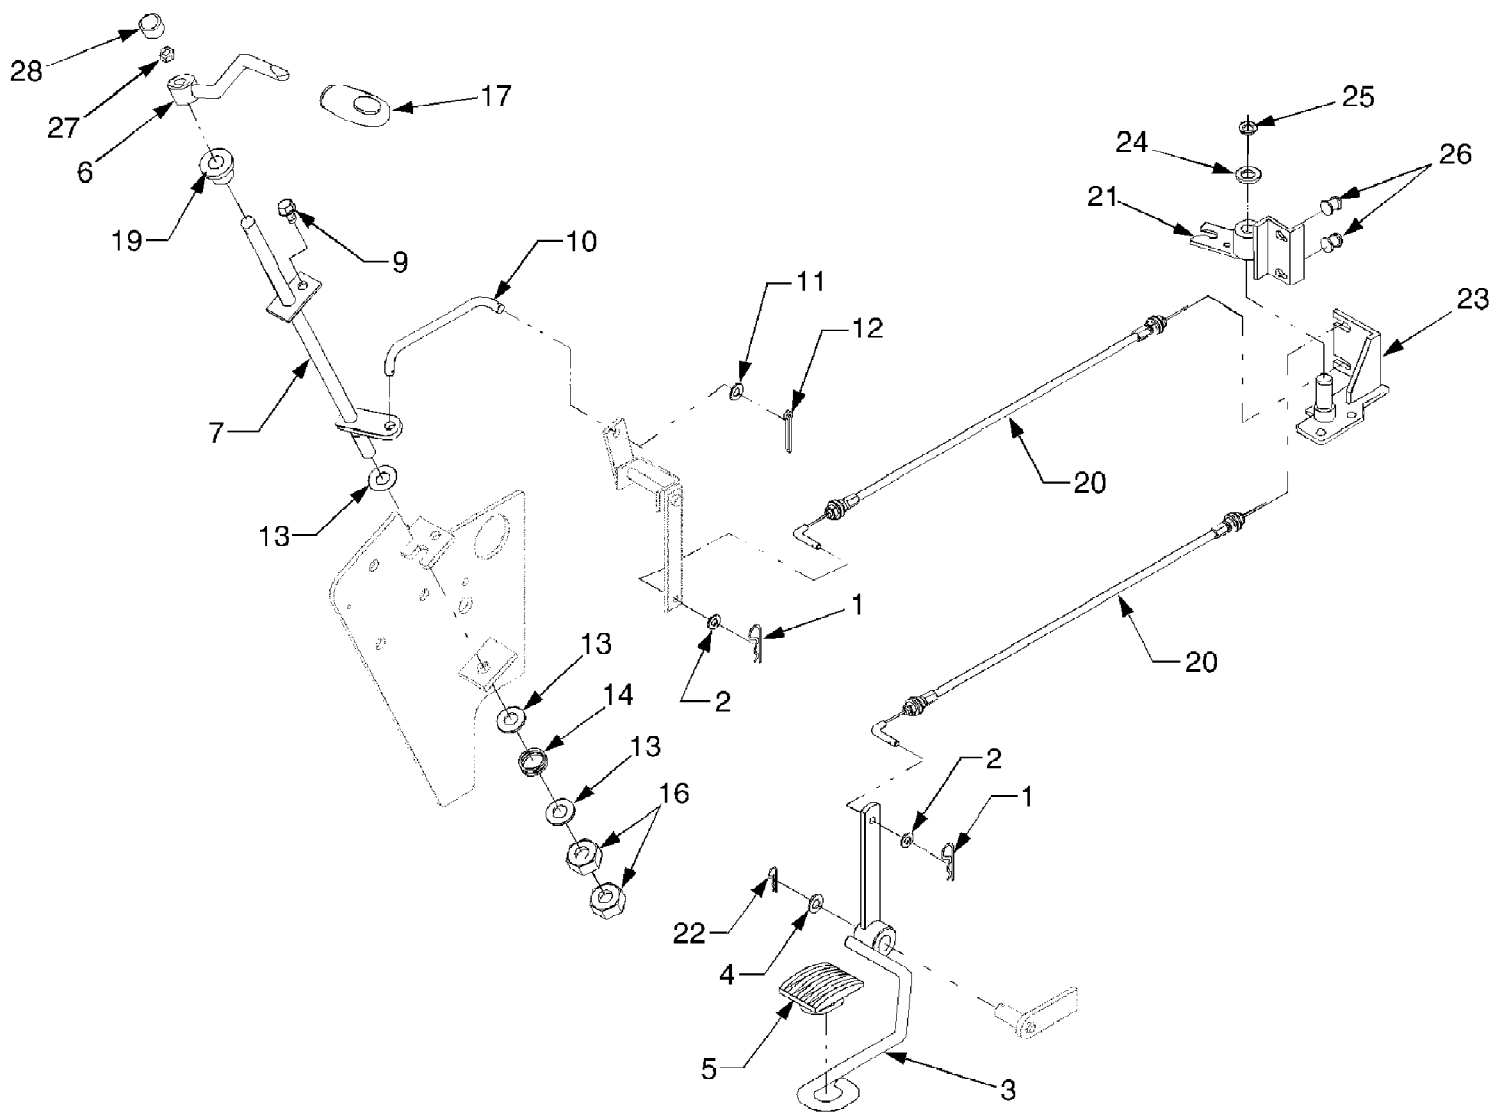

8354 Tractor
Accelerator Group

8354 Tractor
Accelerator Group

Page 2 of 202

Ref #	Part Number	Qty	S/P/F	Description
1	DD-05525-50600	2		Pin, Snap
2	DD-04013-50060	2	/P	Washer, Plain
3	DD-T2610-60035	1		Pedal, Accel
4	DD-04014-50140	1		Washer, Plain
5	DD-T4620-70272	1		Rubber, Accel Pedal
6	DD-T2610-60072	1		Lever 1, Hand Accel
7	DD-T4620-60103	1		Lever 2, Hand Accel
9	DD-01125-50820	1		Bolt
10	DD-T4620-60111	1		Rod, Connector
11	DD-04012-50080	2		Washer, Plain
12	DD-05511-50215	2		Pin, Split
13	DD-04013-50120	3		Washer, Plain
14	DD-T4835-17241	3		Spring
16	DD-02176-50120	2		Nut
17	DD-T2615-60142	1		Grip (Hand Accel)
19	DD-31355-29491	1		Grommet
20	DD-T4680-60021	1	S	Cable, Accelerator
21	DD-T4686-60092	1		Lever, Accel
22	DD-05515-51200	1		Pin, Snap
23	DD-T4686-60082	1		Bracket, Accel
24	DD-04011-50120	1		Washer, Plain
25	DD-04612-00120	1		Ring, Snap
26	DD-T4682-55801	2		Grommet
27	DD-02118-50100	1		Nut
28	DD-T4815-93311	1		Cap, Nut

8354 Tractor
Air Cleaner

Page 4 of 202

Ref #	Part Number	Qty	S/P/F	Description
1	DD-E5800-11113	1		Aircleaner Body Ass'y Includes Ref. Nos. 2 thru 8
2	DD-E7100-11471	1		Cap, Rubber
3	DD-E5800-11161	1		Cover, Aircleaner
4	DD-E6200-92620	2		Nut, Wing
5	DD-E5800-11171	1		Net
6	DD-E7100-87452	1		Label
7	DD-E6300-11081	1		Element1, Aircleaner
8	DD-E6300-11091	1		Element2, Aircleaner
9	DD-E5800-11621	1		Pipe 1, Inlet
10	DD-E5800-11632	1		Pipe 2, Inlet
11	DD-E5800-11642	1		Pipe 3, Inlet
12	DD-KX97382-S51	4		Clamp Ass'y