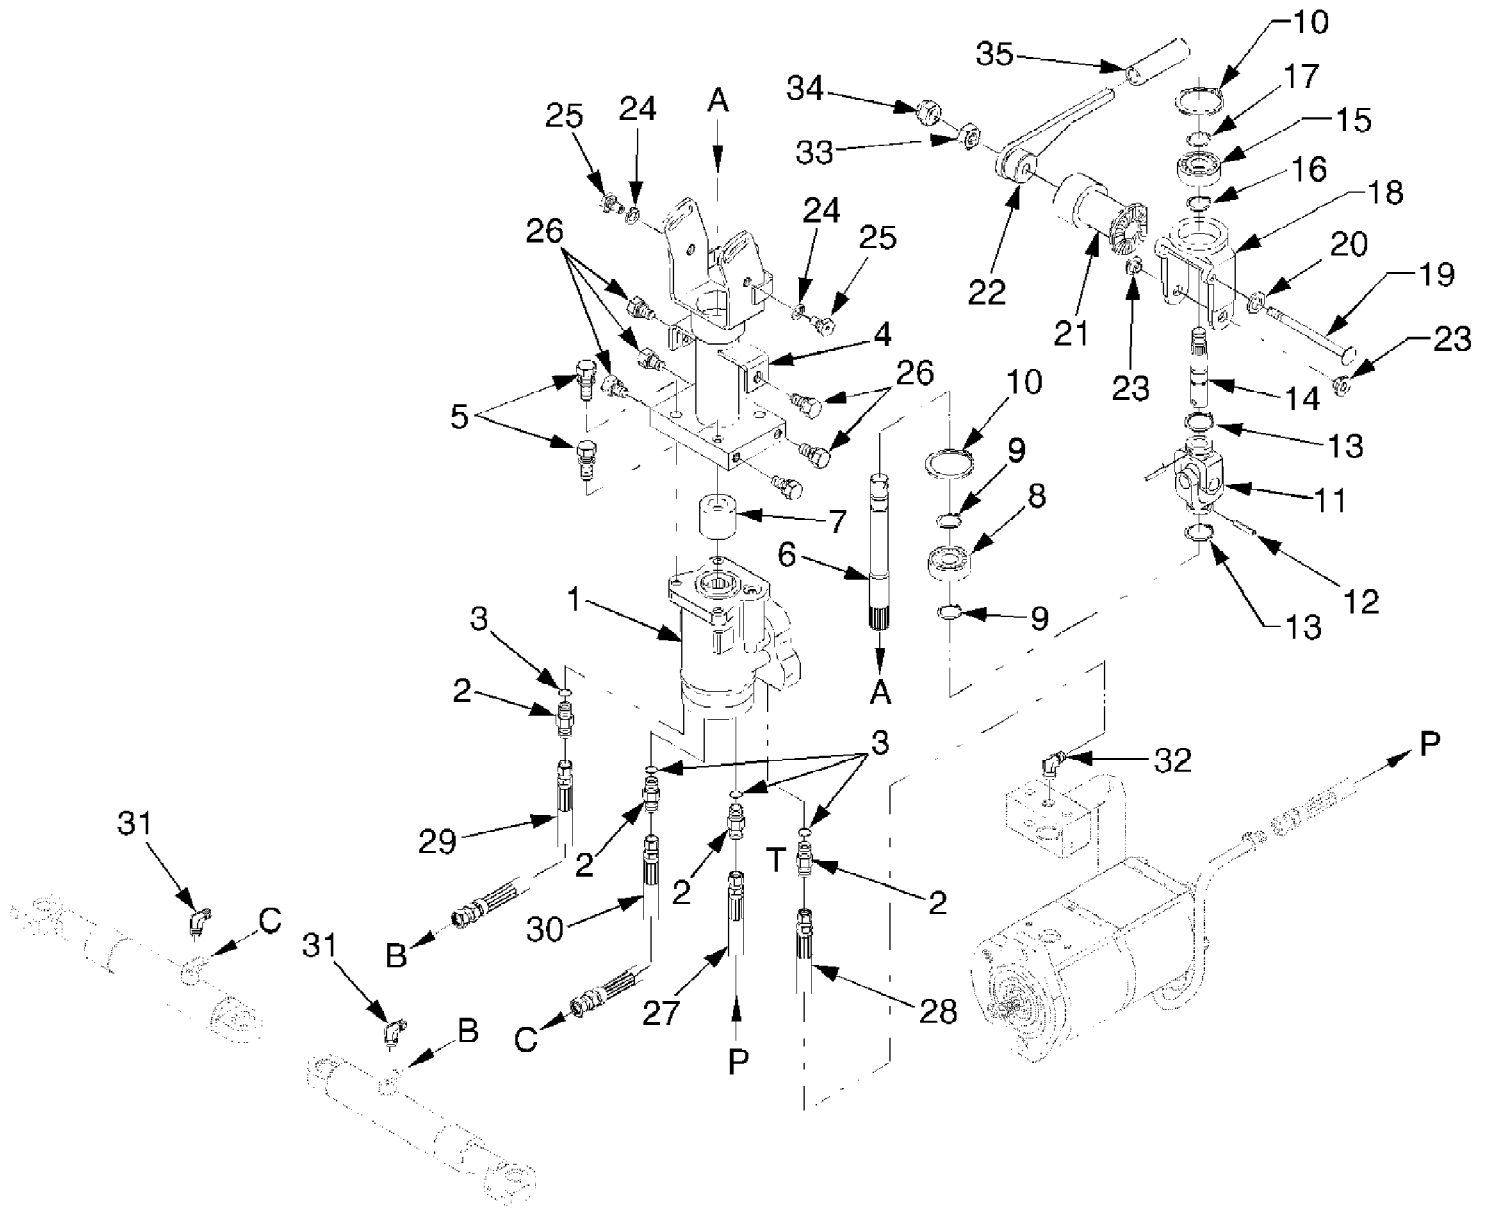

8354 Tractor
Power Steering Unit Group

Page 138 of 202

Ref #	Part Number	Qty	S/P/F	Description
1	DD-T4625-66001	1		Unit, Power Steering
2	DD-T4620-66161	4		Connector
3	DD-04811-00110	4		O-ring
4	DD-T4624-66011	1		Column Ass'y
5	DD-01133-51035	3		Bolt
6	DD-T4620-66101	1		Shaft, Steering
7	DD-T4620-66111	1		Bush
8	DD-08141-06203	1		Bearing, Ball
9	DD-04612-00170	2		Ring, Snap
10	DD-04611-00400	1		Ring, Snap
11	DD-T4520-62251	1		Joint, Universal
12	DD-05411-00622	2		Pin, Spring
13	DD-04612-00250	2		Ring, Snap
14	DD-T4620-66092	1	/P	Shaft, Connector
15	DD-08141-06203	1		Bearing, Ball
16	DD-04612-00170	2		Ring, Snap
17	DD-04611-00400	1		Ring, Snap
18	DD-T4620-66023	1		Yoke
19	DD-T4624-66041	1		Bolt, Lock
20	DD-T4620-66061	1		Washer 1, Lock
21	DD-T4624-66071	1		Washer 2, Lock
22	DD-T4624-66031	1		Lever Ass'y
23	DD-T4620-66051	2		Bush
24	DD-04512-50080	2		Washer, Spring
25	DD-T4620-66081	2		Bolt
26	DD-01133-51020	6		Bolt
27	DD-T2720-45002	1		Steering Hose (P) Ass'y
28	DD-T4620-45014	1		Steering Hose (T) Ass'y
29	DD-T2620-45021	1		Steering Hose (L) Ass'y
30	DD-T2620-45031	1		Steering Hose (R) Ass'y
31	DD-T4520-63381	2		Elbow, 45 Serial No. 3224-00080 & Below
32	DD-56713-28131	1		Adapter 1,cylinder
33	DD-02156-50080	1		Nut
34	DD-T4815-93211	1		Cap Nut
35	DD-76KP-1737-1	1		Grip