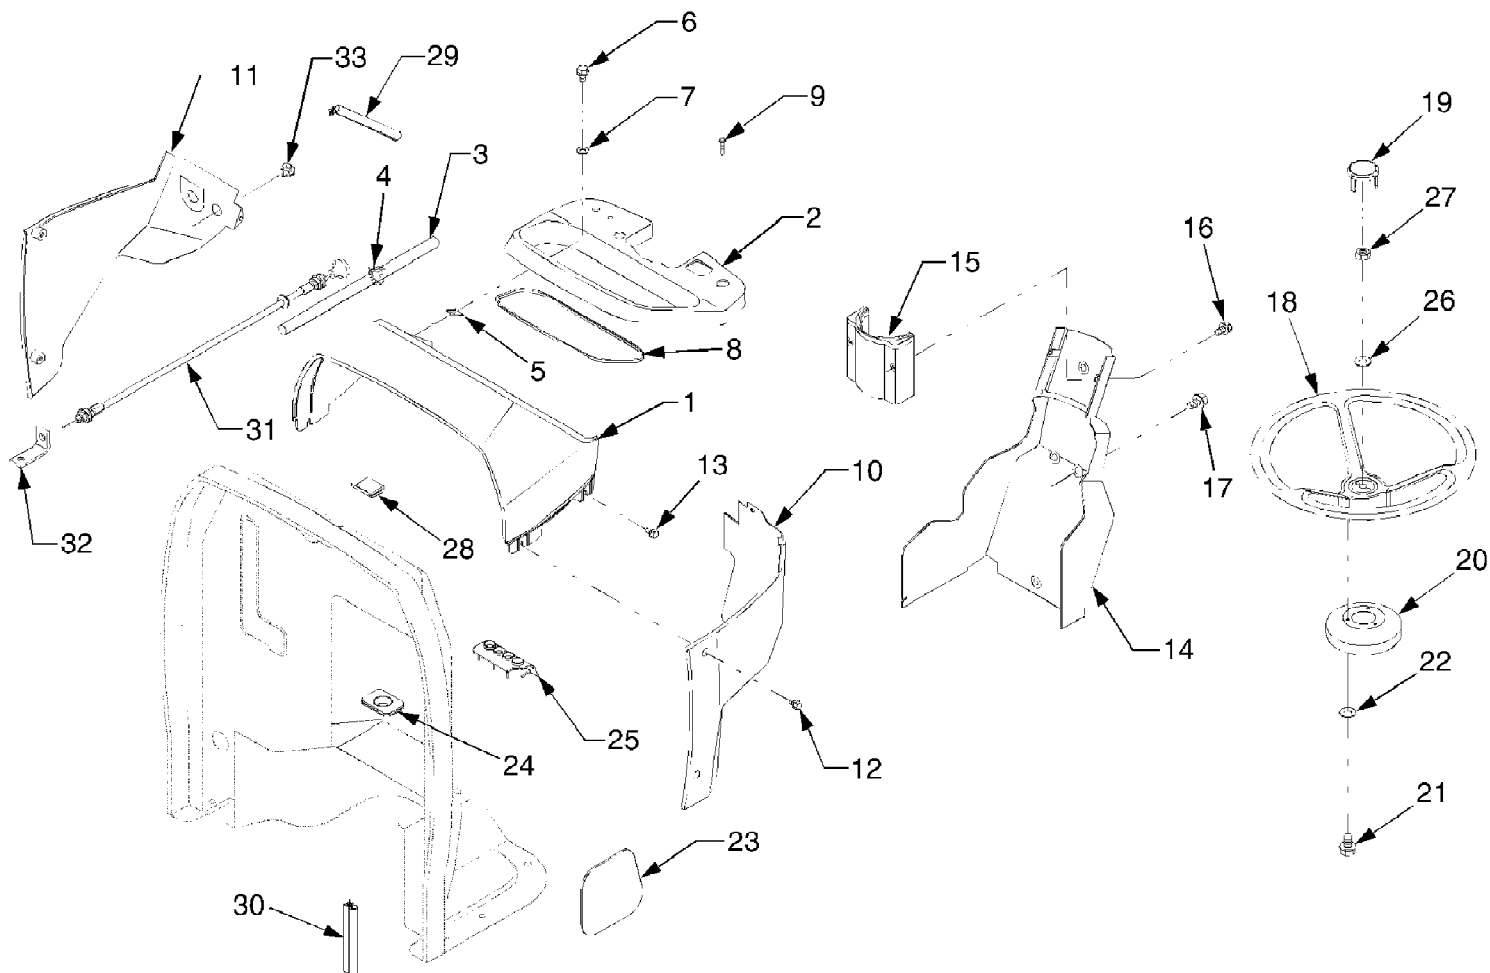

Ref #	Part Number	Qty	S/P/F	Description
1	DD-T4620-55325	1	/P	Hood, Instrument
2	DD-T4680-55335	1	/P	Cover, Instrument
3	DD-09661-50800	1		Hose 3, Fuel
4	DD-14971-42751	1		Clamp, Pipe
5	DD-38245-29253	4		Nut, Spring
6	DD-T4625-55421	4		Screw
7	DD-04013-50060	4	/P	Washer, Plain
8	DD-T4620-55391	1		Packing
9	DD-38240-18831	10		Screw
10	DD-T4620-55346	1	/P	Cover, Instrument (LH)
11	DD-T4620-55359	1	/P	Cover, Instrument (RH)
12	DD-T4624-55431	4		Bolt, Flange
13	DD-T4624-55441	2		Bolt
14	DD-T4620-55365	1	/P	Cover 1, Steering
15	DD-T4620-55375	1	/P	Cover 2, Steering
16	DD-41122-51241	2		Bolt
17	DD-01754-50820	4		Bolt, Flange
18	DD-T4620-55451	1	S	Steering Wheel
19	DDT462055461001	1		Cap, Steering Wheel
20	DD-T4620-55471	1		Cover, Steering Wheel
21	DD-03027-50512	3		Screw
22	DD-04515-50050	3		Washer, Plain
23	DD-T4620-55383	1		Cover, Frame
24	DD-T4620-55401	1		Grommet 1
25	DD-T4620-55411	1		Grommet 2
26	DD-04512-50120	1		Washer, Spring
27	DD-02176-50120	1		Nut
28	DD-T4620-50741	1		Rubber
29	DD-T2610-55333	1		Rubber
30	DD-T4620-54381	1		Rubber
31	DD-T4625-34801	1		Wire, Engine Stop
32	DD-E5205-57482	1		Holder, Wire
33	DD-T4340-31141	1		Plug