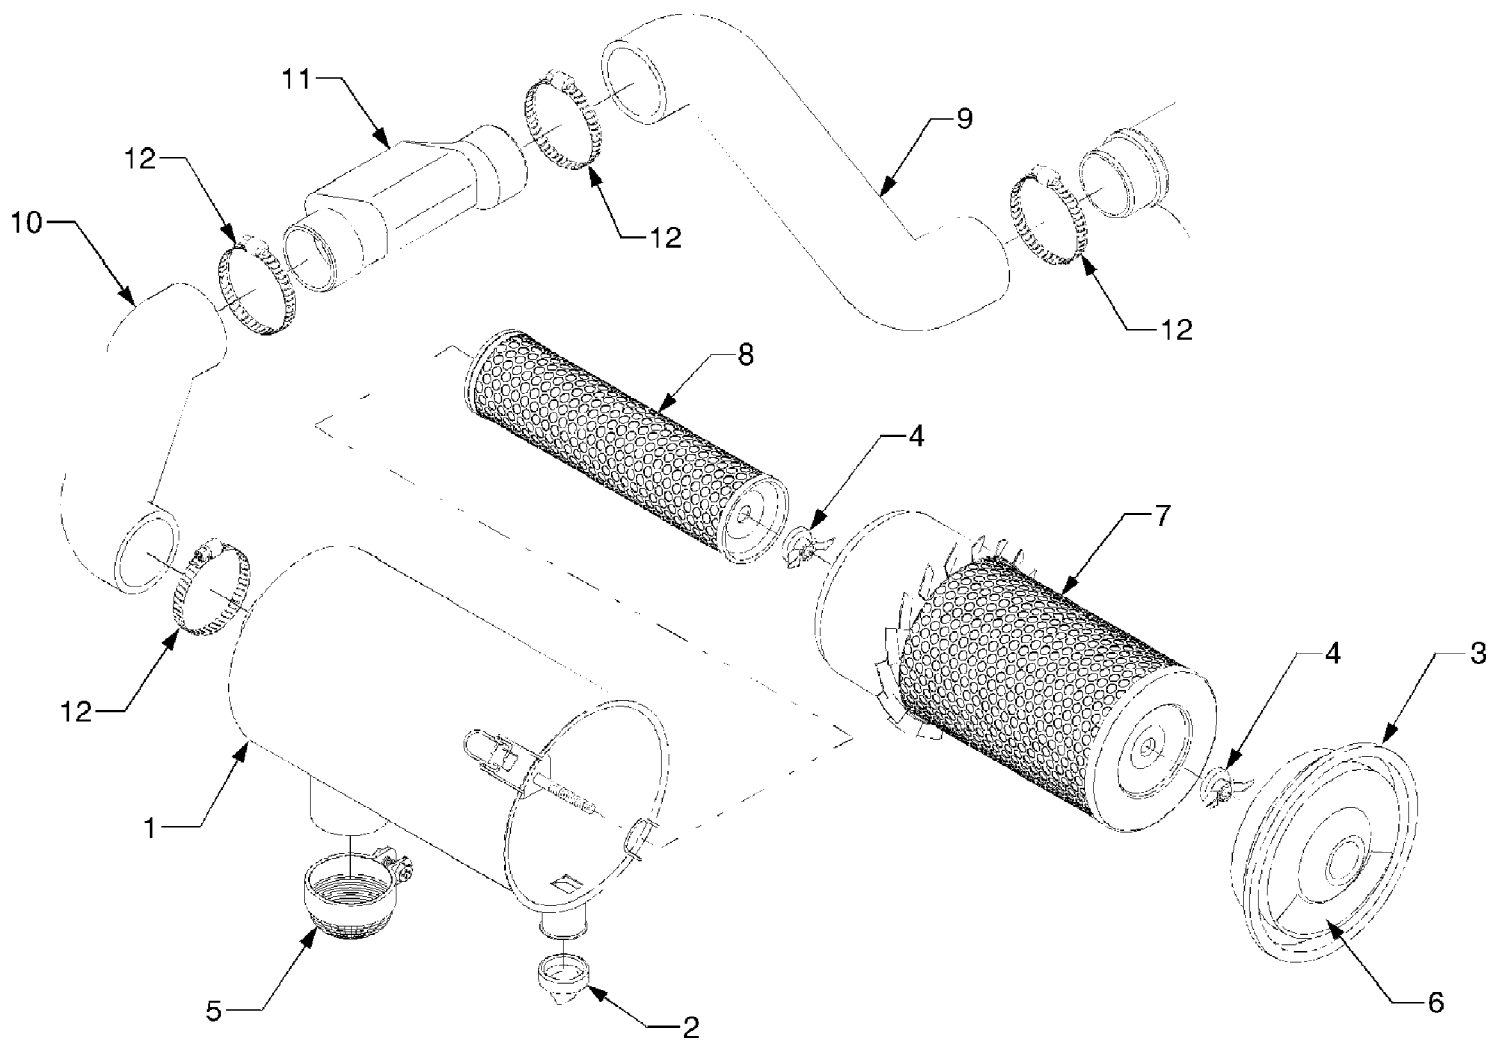

8354 Tractor
Accelerator Group

8354 Tractor
Accelerator Group

Page 2 of 202

Ref #	Part Number	Qty	S/P/F	Description
1	DD-05525-50600	2		Pin, Snap
2	DD-04013-50060	2	/P	Washer, Plain
3	DD-T2610-60035	1		Pedal, Accel
4	DD-04014-50140	1		Washer, Plain
5	DD-T4620-70272	1		Rubber, Accel Pedal
6	DD-T2610-60072	1		Lever 1, Hand Accel
7	DD-T4620-60103	1		Lever 2, Hand Accel
9	DD-01125-50820	1		Bolt
10	DD-T4620-60111	1		Rod, Connector
11	DD-04012-50080	2		Washer, Plain
12	DD-05511-50215	2		Pin, Split
13	DD-04013-50120	3		Washer, Plain
14	DD-T4835-17241	3		Spring
16	DD-02176-50120	2		Nut
17	DD-T2615-60142	1		Grip (Hand Accel)
19	DD-31355-29491	1		Grommet
20	DD-T4680-60021	1	S	Cable, Accelerator
21	DD-T4686-60092	1		Lever, Accel
22	DD-05515-51200	1		Pin, Snap
23	DD-T4686-60082	1		Bracket, Accel
24	DD-04011-50120	1		Washer, Plain
25	DD-04612-00120	1		Ring, Snap
26	DD-T4682-55801	2		Grommet
27	DD-02118-50100	1		Nut
28	DD-T4815-93311	1		Cap, Nut

8354 Tractor
Air Cleaner

Page 4 of 202

Ref #	Part Number	Qty	S/P/F	Description
1	DD-E5800-11113	1		Aircleaner Body Ass'y Includes Ref. Nos. 2 thru 8
2	DD-E7100-11471	1		Cap, Rubber
3	DD-E5800-11161	1		Cover, Aircleaner
4	DD-E6200-92620	2		Nut, Wing
5	DD-E5800-11171	1		Net
6	DD-E7100-87452	1		Label
7	DD-E6300-11081	1		Element1, Aircleaner
8	DD-E6300-11091	1		Element2, Aircleaner
9	DD-E5800-11621	1		Pipe 1, Inlet
10	DD-E5800-11632	1		Pipe 2, Inlet
11	DD-E5800-11642	1		Pipe 3, Inlet
12	DD-KX97382-S51	4		Clamp Ass'y