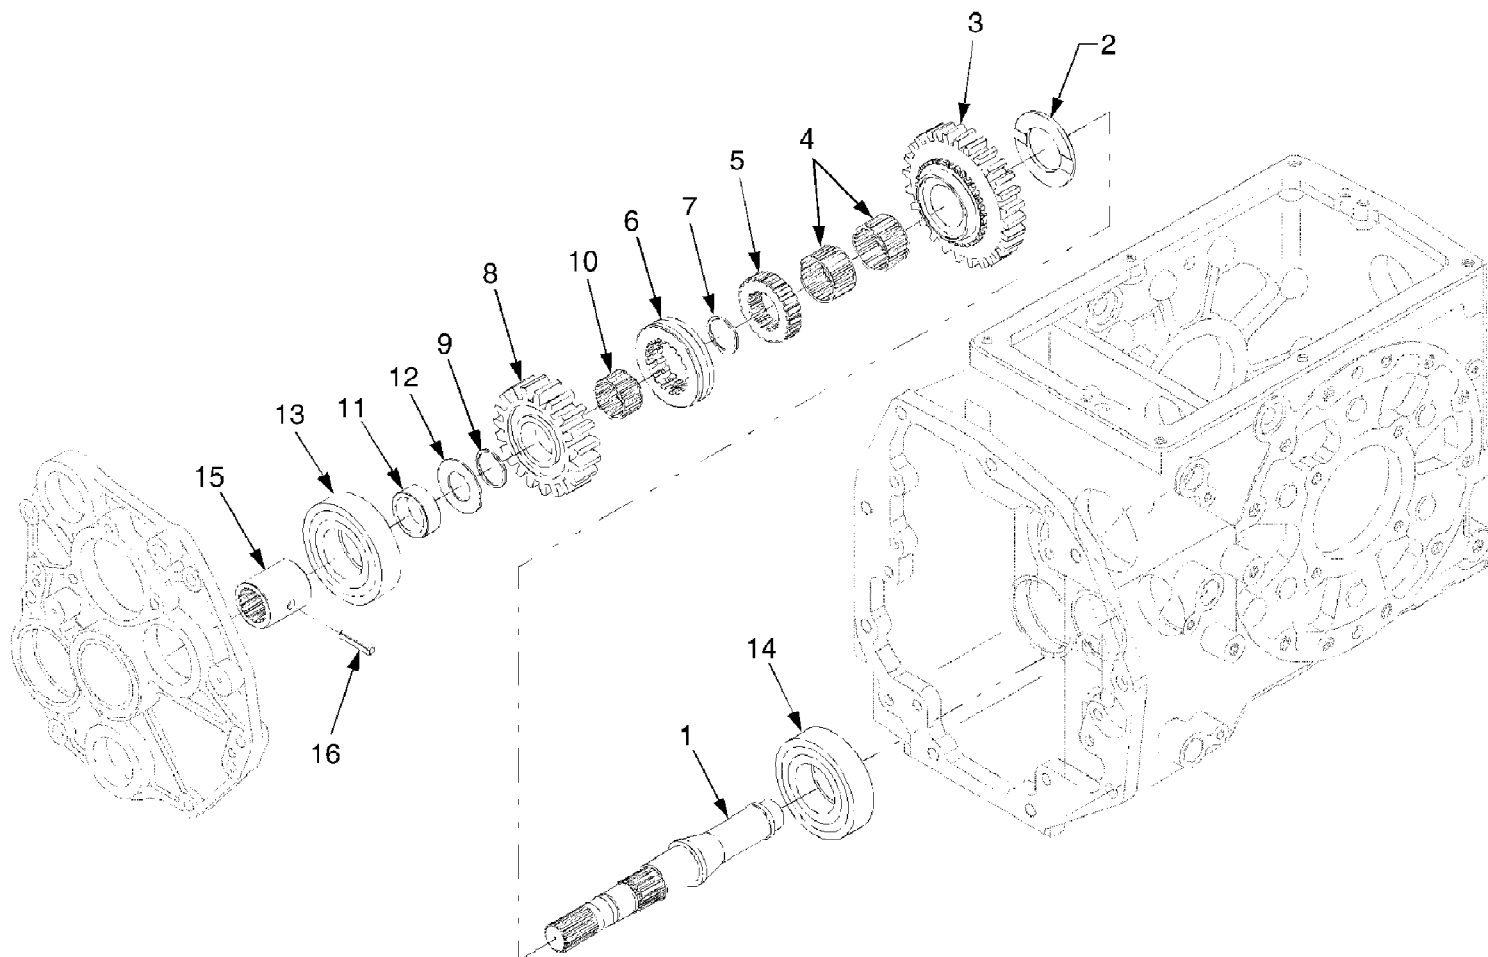

8354 Tractor
Range Shaft Group

Page 156 of 202

Ref #	Part Number	Qty	S/P/F	Description
1	DD-T2610-23611	1		Shaft, Range
2	DD-T2610-23621	1		Collar, Thrust
3	DD-T2610-23632	1		Gear, 32 Spur
4	DD-08823-23717	2		Bearing, Needle
5	DD-T2610-23761	1		Boss, Spline
6	DD-T2610-23751	1		Shifter
7	DD-T2610-14541	1		Cir-clip
8	DD-T2610-23652	1		Gear, 18 Spur
9	DD-37150-21791	1		Cir-clip
10	DD-08822-53020	1		Bearing, Needle
11	DD-T2610-23781	1		Spacer
12	DD-37150-21761	1		Collar, Thrust
13	DD-08101-06305	1		Bearing, Ball
14	DD-08101-06205	1		Bearing, Ball
15	DD-37805-44521	1		Coupling
16	DD-05411-00635	1		Pin, Spring