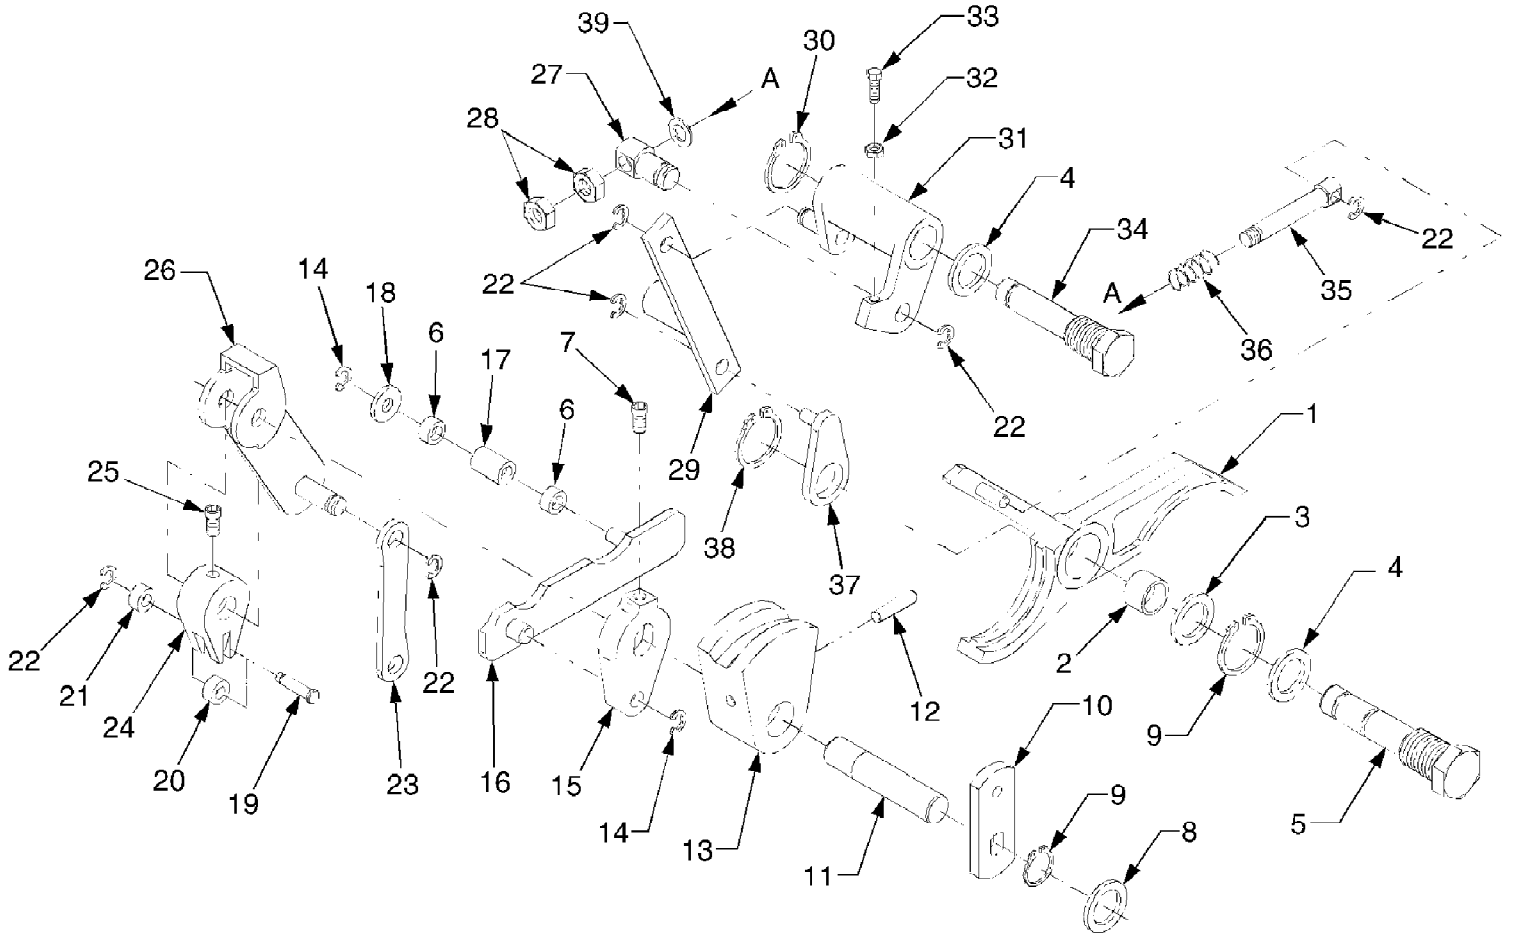

8354 Tractor
Hydraulic Lift Inner Control Group 2

Page 100 of 202

Ref #	Part Number	Qty	S/P/F	Description
1	DD-T2610-39351	1		Lever
2	DD-08811-62216	1		Bearing, Needle
3	DD-T2610-39371	1		Washer
4	DD-04724-00180	1		Packing
5	DD-T2610-39402	1		Pin
6	DD-T2610-39411	2		Roller 3
7	DD-T2610-39422	1		Screw, Lock
8	DD-T2610-39431	1		Seal, Oil
9	DD-04612-00160	2		Cir-clip
10	DD-T2610-39441	1		Link 4
11	DD-T2610-39451	1		Shaft
12	DD-05411-00635	1		Pin, Spring
13	DD-T2610-39462	1		Cam
14	DD-04613-50070	5		Cir-clip
15	DD-T2610-39472	1		Link 1
16	DD-T2610-39481	1		Link 2
17	DD-T2610-39491	1		Roller 4
18	DD-04011-50100	1		Washer, Plain
19	DD-T2610-39511	1		Pin
20	DD-T2610-39521	1		Roller 1
21	DD-T2610-39531	1		Roller 2
22	DD-04613-50060	4		Cir-clip
23	DD-T2610-39611	1		Link 3
24	DD-T2610-39562	1		Arm
25	DD-T2610-39572	1		Screw, Lock
26	DD-T2610-39582	1		Cam 1
27	DD-T2610-39601	1		Pin
28	DD-02014-50060	2		Nut
29	DD-T2610-39551	1		Link
30	DD-04612-00150	1		Cir-clip
31	DD-T2610-39621	1		Arm
32	DD-02114-50080	1		Nut
33	DD-T2610-39631	1		Bolt
34	DD-T2610-39652	1		Pin
35	DD-T2610-39661	1		Pin
36	DD-T2610-39672	1		Spring
37	DD-T2610-39681	1		Link
38	DD-04612-00150	1		Cir-clip
39	DD-04014-50060	1		Washer, Plain