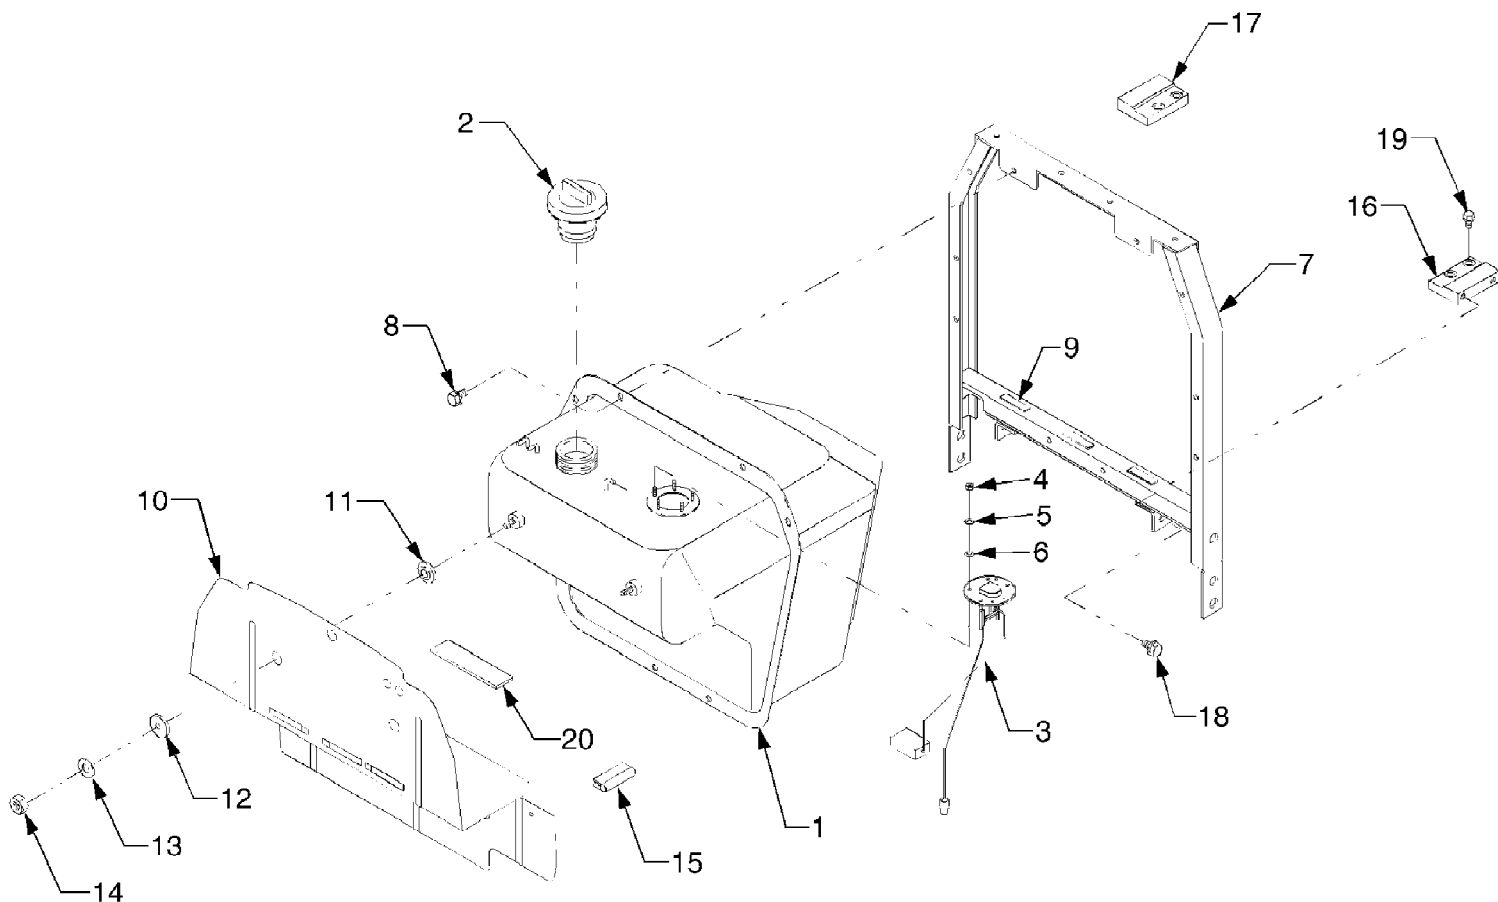

8354 Tractor
Fuel Tank Group

Page 88 of 202

Ref #	Part Number	Qty	S/P/F	Description
1	DD-T2611-55014	1		Tank, Fuel
2	DD-T2611-54822	1		Fuel Cap Assy
3	DD-T4620-69213	1		Fuel Sensor Ass'y
4	DD-02054-50040	5		Nut
5	DD-04512-50040	5		Washer, Spring
6	DD-04012-50040	5		Washer, Plain
7	DD-T4680-55021	1		Bracket, Bonnet
8	DD-01125-50820	8		Bolt
9	DD-T2610-50271	3		Rubber, Cushion
10	DD-T2610-55031	1		Plate, Shuttle
11	DD-T4620-55041	4		Grommet
12	DD-T2610-80691	4		Cushion
13	DD-04015-50080	4		Washer, Plain
14	DD-02156-50080	4		Nut
15	DD-T4620-55093	1		Rubber
16	DD-T4620-55113	1		Bracket(LH)
17	DD-T4620-55123	1		Bracket(RH)
18	DD-01133-51030	4		Bolt
19	DD-01133-51022	4		Bolt
20	DD-T2610-50271	1		Rubber, Cushion