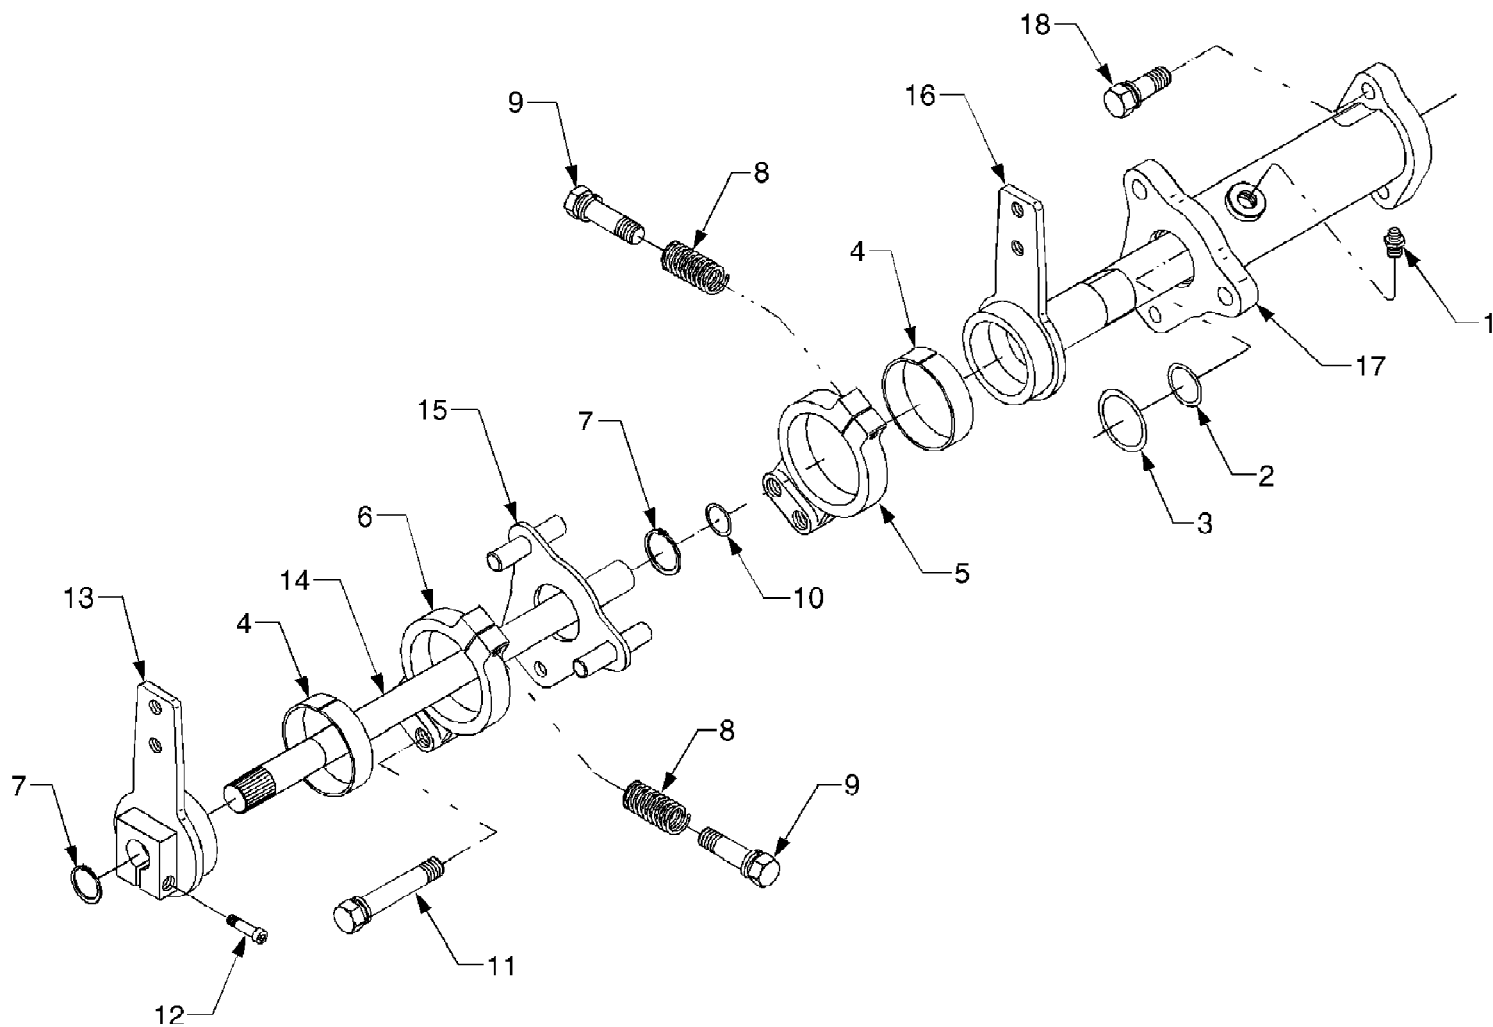

Ref #	Part Number	Qty	S/P/F	Description
1	DD-06613-10010	1		Nipple, Grease
2	DD-04811-00210	1		O-Ring
3	DD-04811-00250	1		O-Ring
4	DD-T2610-39201	2		Clutch
5	DD-T2610-39211	1	S	Hub, 1 Clutch
6	DD-T2610-39221	1	S	Hub, 2 Clutch
7	DD-04612-00160	2		Cir-clip
8	DD-T2610-39233	2		Spring
9	DD-01053-50640	2		Bolt
10	DD-04811-00120	1		O-Ring
11	DD-01123-50855	2		Bolt
12	DD-T2610-39251	1		Bolt
13	DD-T2610-39261	1		Lever, Control
14	DD-T2610-39271	1	S	Shaft
15	DD-T2610-39281	1		Flange
16	DD-T2610-39292	1		Arm, Pitman
17	DD-T2610-39301	1		Support, Hydraulic Lever
18	DD-01123-50825	2		Bolt