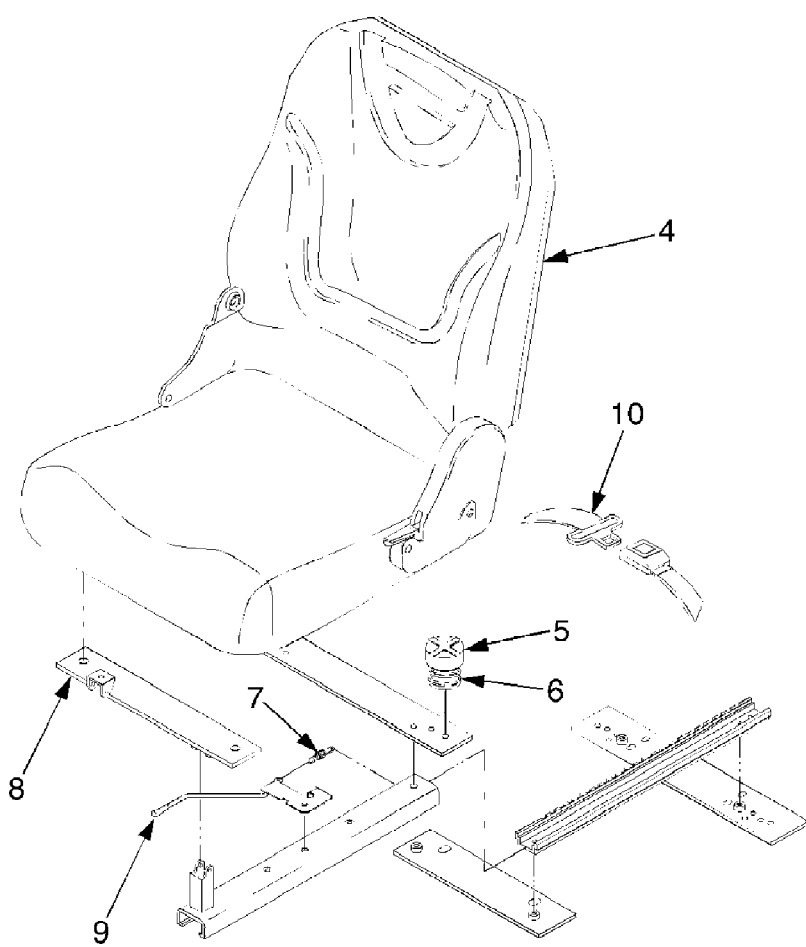

8354 Tractor
Seat Group

Ref #	Part Number	Qty	S/P/F	Description
1	DD-T2615-18501	1		Seat Ass'y
2	DD-01123-50820	4		Bolt
4	DD-T2615-18521	1		Seat
5	DDT261518501023	1		Rubber, Damper
6	DDT261518501022	1		Spring, Damper
7	DDT261518501025	1		Spring
8	DDT261518501017	1		Bracket, Link
9	DDT261518501016	1		Slide