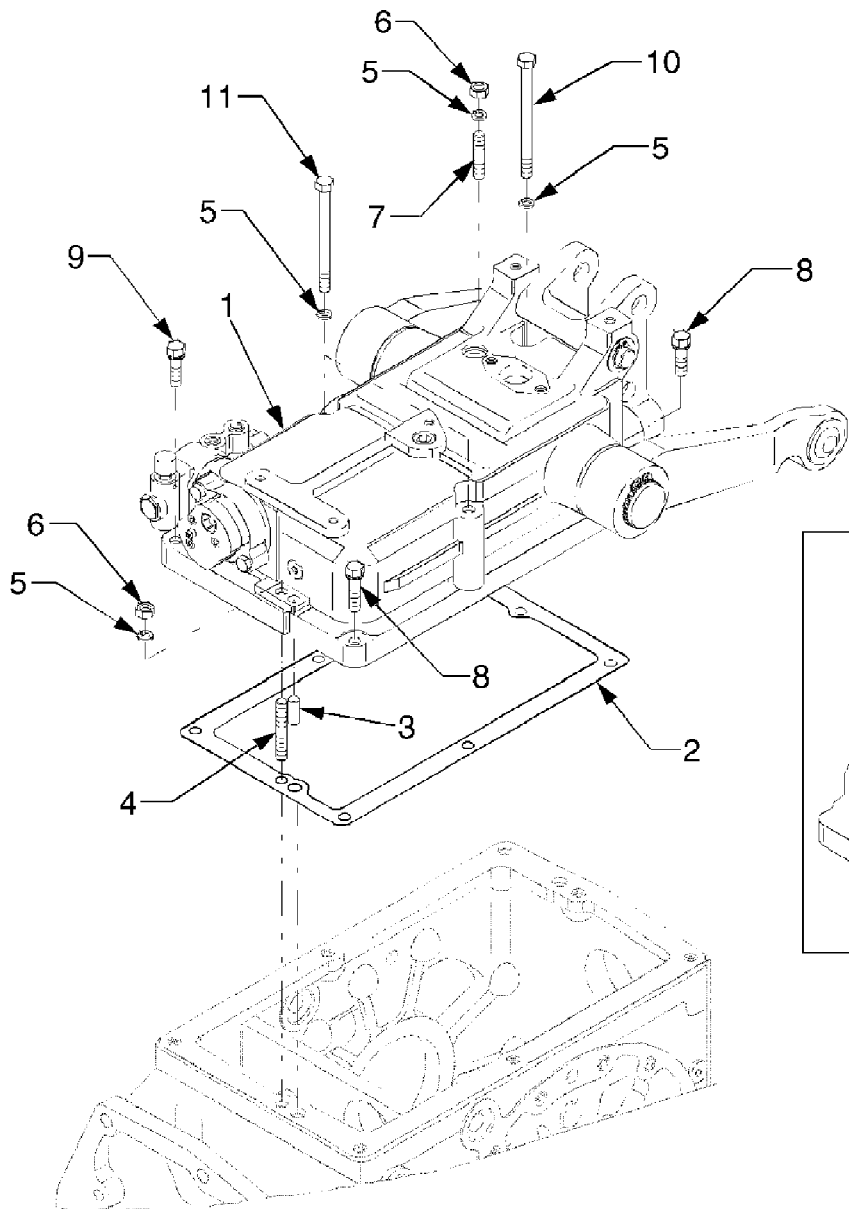

8354 Tractor
Transmission Cover Fasteners

8354 Tractor
Transmission Cover Fasteners

Page 194 of 202

Ref #	Part Number	Qty	S/P/F	Description
1	DD-T2611-31102	1		Hydraulic Cylinder Ass'y
2	DD-T4620-37121	1		Packing
3	DD-37805-43501	1		Pin, Straight
4	DD-01517-51050	1		Stud
5	DD-04512-50100	5		Washer, Spring
6	DD-02176-50100	2		Nut
7	DD-01517-51035	1		Stud
8	DD-01133-51038	2		Bolt
9	DD-01133-51030	1		Bolt
10	DD-T2305-14151	1		Bolt
11	DD-01173-51003	2		Bolt
12	DD-T2610-37031	1		Cylinder, Hydraulic