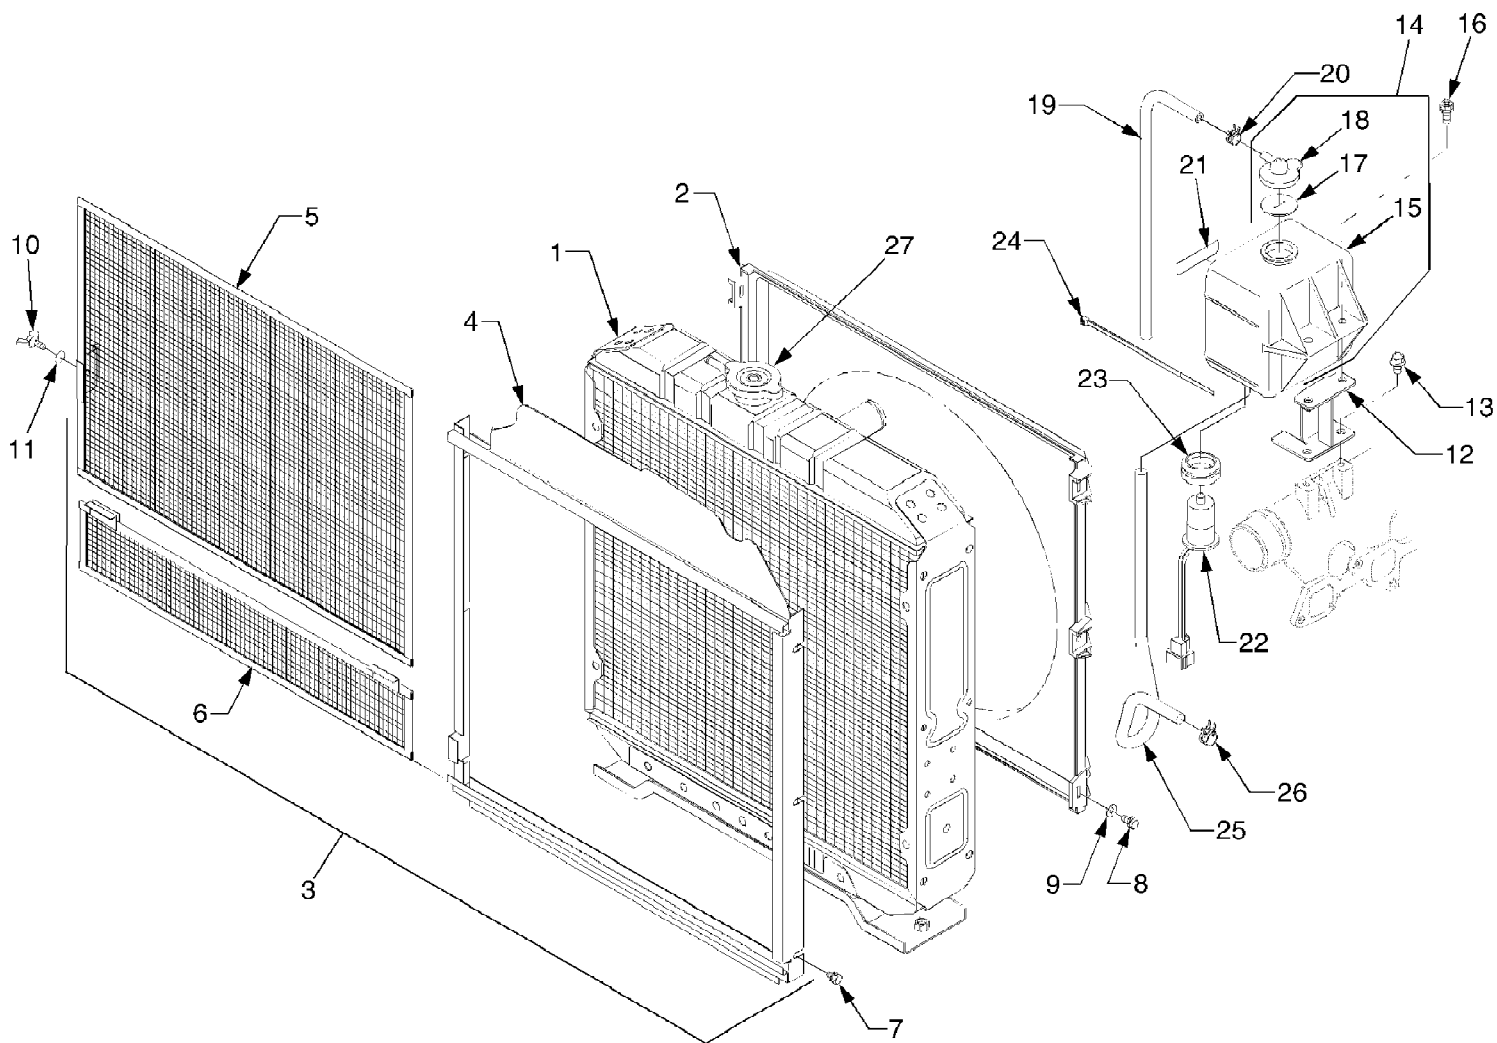

8354 Tractor
Radiator Group

Page 150 of 202

Ref #	Part Number	Qty	S/P/F	Description
1	DD-E6500-72062	1		Radiator Ass'y
2	DD-E5800-72072	1		Shroud
3	DD-T4620-A0260	1		Screen/Guide Ass'y Includes Ref. Nos. 4 thru 6
4	DD-E5800-17711	1		Guide, Screen
5	DD-E7100-17723	1		Screen, Radiator
6	DD-E7100-17732	1		Screen, Radiator
7	DD-01025-50612	5		Bolt
8	DD-01023-50614	6		Bolt
9	DD-82EP-1665	6		Washer, Plain
10	DD-01811-50615	1		Bolt, Wing
11	DD-04013-50060	1	/P	Washer, Plain
12	DD-E6300-72462	1		Stay, Reserve Tank
13	DD-01754-50816	2		Bolt, Flange
14	DD-T4340-A0110	1	/P	Reserve Tank Ass'y Includes Ref. Nos. 16 & 17
15	DD-6200-72412	1		Body, Tank
16	DD-01202-50820	2		Bolt
17	DD-15301-72490	1		Plate, Rubber
18	DD-15301-72420	1		Cap
19	DD-15301-72440	1		Pipe, Water Over Flow
20	DD-15301-72470	2		Pipe, Clip
21	DD-85726-88210	1		Label
22	DD-15521-72992	1		Switch, Water Level
23	DD-15301-72450	1		Rubber, Holder
24	DD-T4520-82561	1		Band, Cord
25	DD-E5800-72711	1		Pipe, water Over Flow
26	DD-14911-42751	1		Clip, Pipe
27	DD-15305-72630	1		Cap, Radiator