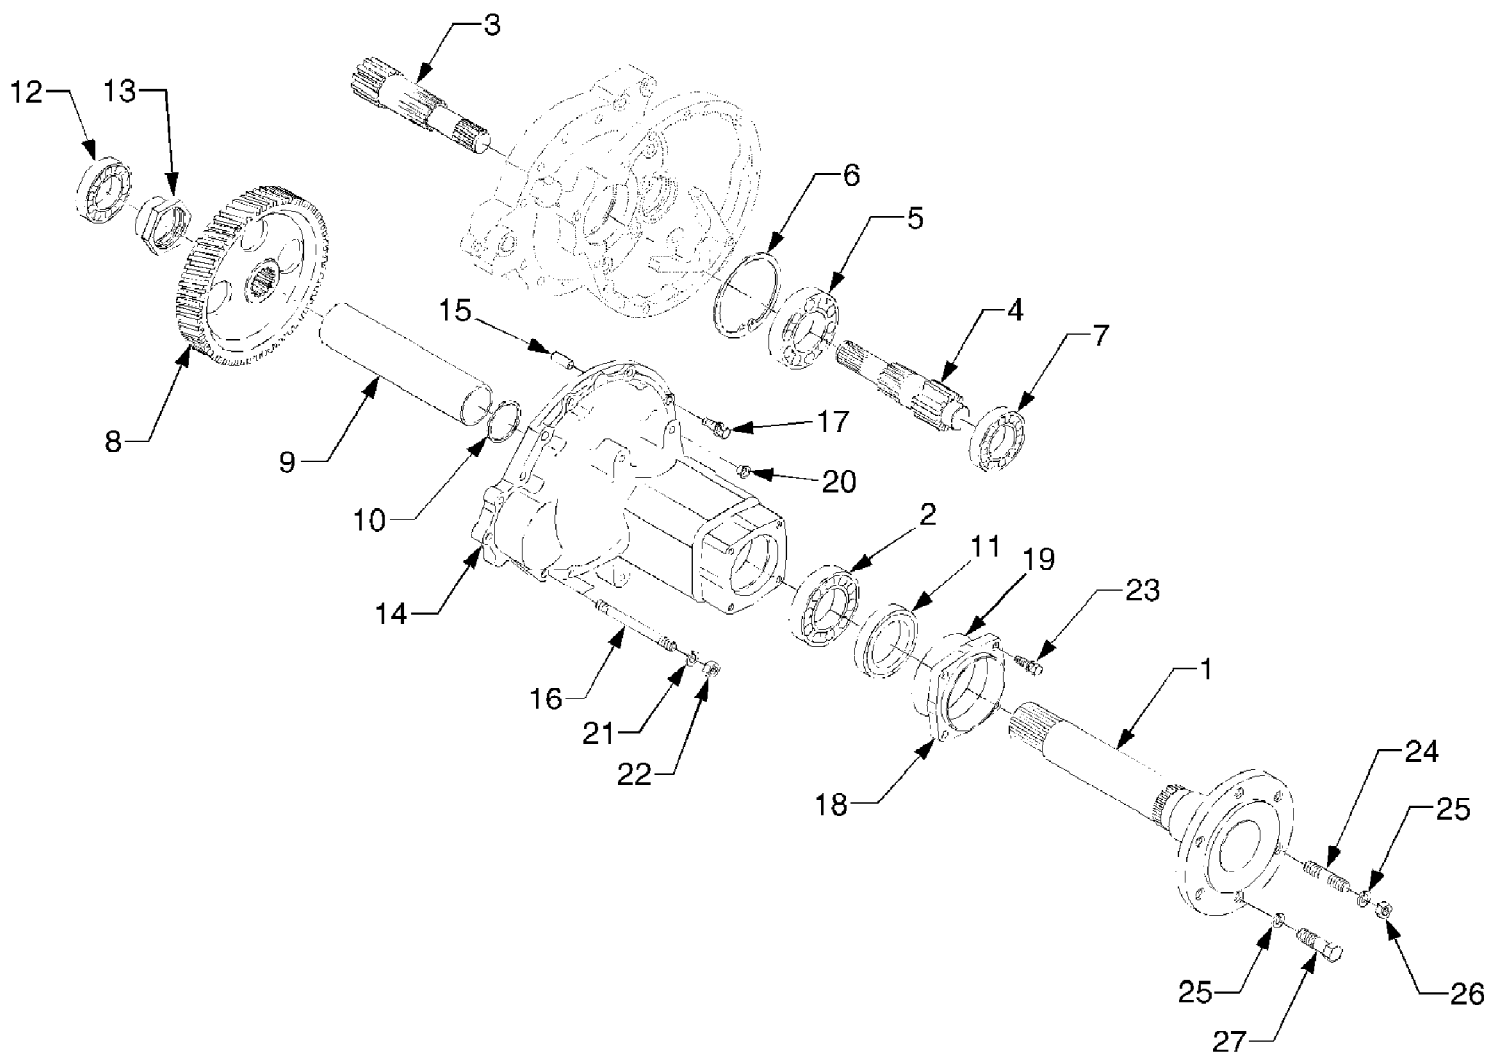

8354 Tractor
Rear Axle Group

8354 Tractor
Rear Axle Group

Page 158 of 202

Ref #	Part Number	Qty	S/P/F	Description
1	DD-T2620-27114	2		Rear, Axle
2	DD-08101-06210	2		Bearing, Ball
3	DD-T2620-26712	1		Shaft, 10 Gear(RH)
4	DD-T2620-26722	1		Shaft, 10 Gear(LH)
5	DD-08101-06209	2		Bearing, Ball
6	DD-04611-00850	2		Ring, Snap
7	DD-08101-06207	2		Bearing, Ball
8	DD-T2560-26831	2		Gear 55
9	DD-T2620-27142	2		Spacer
10	DD-32155-26481	2		Washer
11	DD-36205-48252	2		Seal, Oil
12	DD-38260-22161	2		Bearing, Roller
13	DD-70565-11381	2		Nut
14	DD-T2620-27313	2	/P	Case, Rear Axle
15	DD-37305-28171	4		Pin, Straight
16	DD-T2440-14201	8		Stud
17	DD-01133-51035	10		Bolt
18	DD-38435-27161	2		Cover, Rear Axle Case
19	DD-04811-51000	2		O Ring
20	DD-32210-27581	6		Plug
21	DD-04512-50100	8		Spring Washer
22	DD-02176-50100	8		Nut
23	DD-01133-51035	8		Bolt
24	DD-T4340-27122	4		Stud
25	DD-04512-50160	12		Washer, Spring
26	DD-T4340-27131	4		Nut
27	DD-01173-51635	8		Bolt