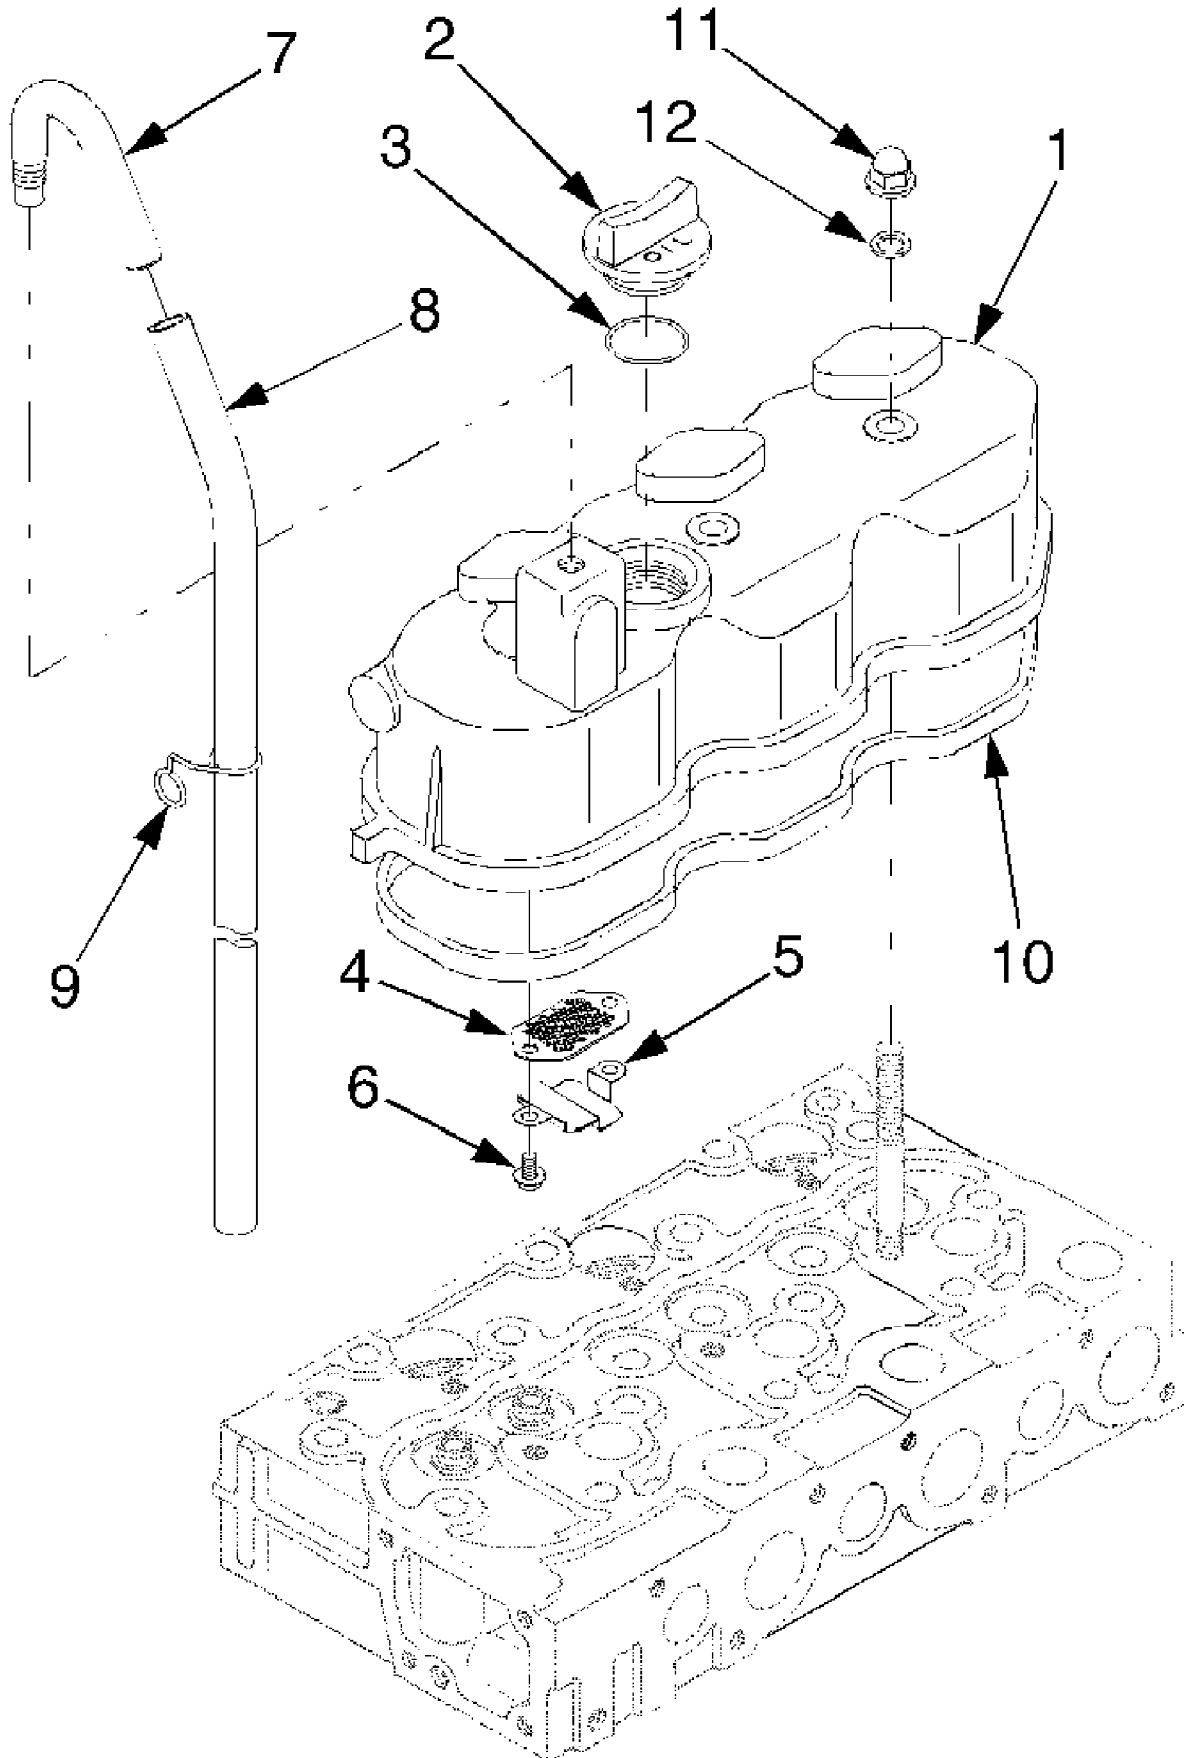

S.N. 3185-01331 & BELOW

8354 Tractor
Cylinder Head Cover S.N. 3185-01331 & Below

Page 46 of 202

Ref #	Part Number	Qty	S/P/F	Description
	DD-E5600-A0022	1		Cover Head Ass'y Includes Ref. Nos. 1 thru 7 & 10
1	DD-E5800-14514	1		Cover, Cylinder Head
2	DD-E5500-33142	1		Plug, Oil Filler
3	DD-04811-50300	1		O-ring
4	DD-15521-05141	1		Plate, Element 1
5	DD-15521-05371	1		Shield, Breather Oil
6	DD-15521-93311	2		Screw
7	DD-E5205-05552	1		Joint, Breather Pipe
8	DD-15521-05511	1		Pipe, Breather
9	DD-15341-05591	1		Clamp, Pipe
10	DD-E5500-14523	1		Gasket, Head Cover
11	DD-E6301-92332	3		Nut, Cap
12	DD-E6301-33661	3		Gasket