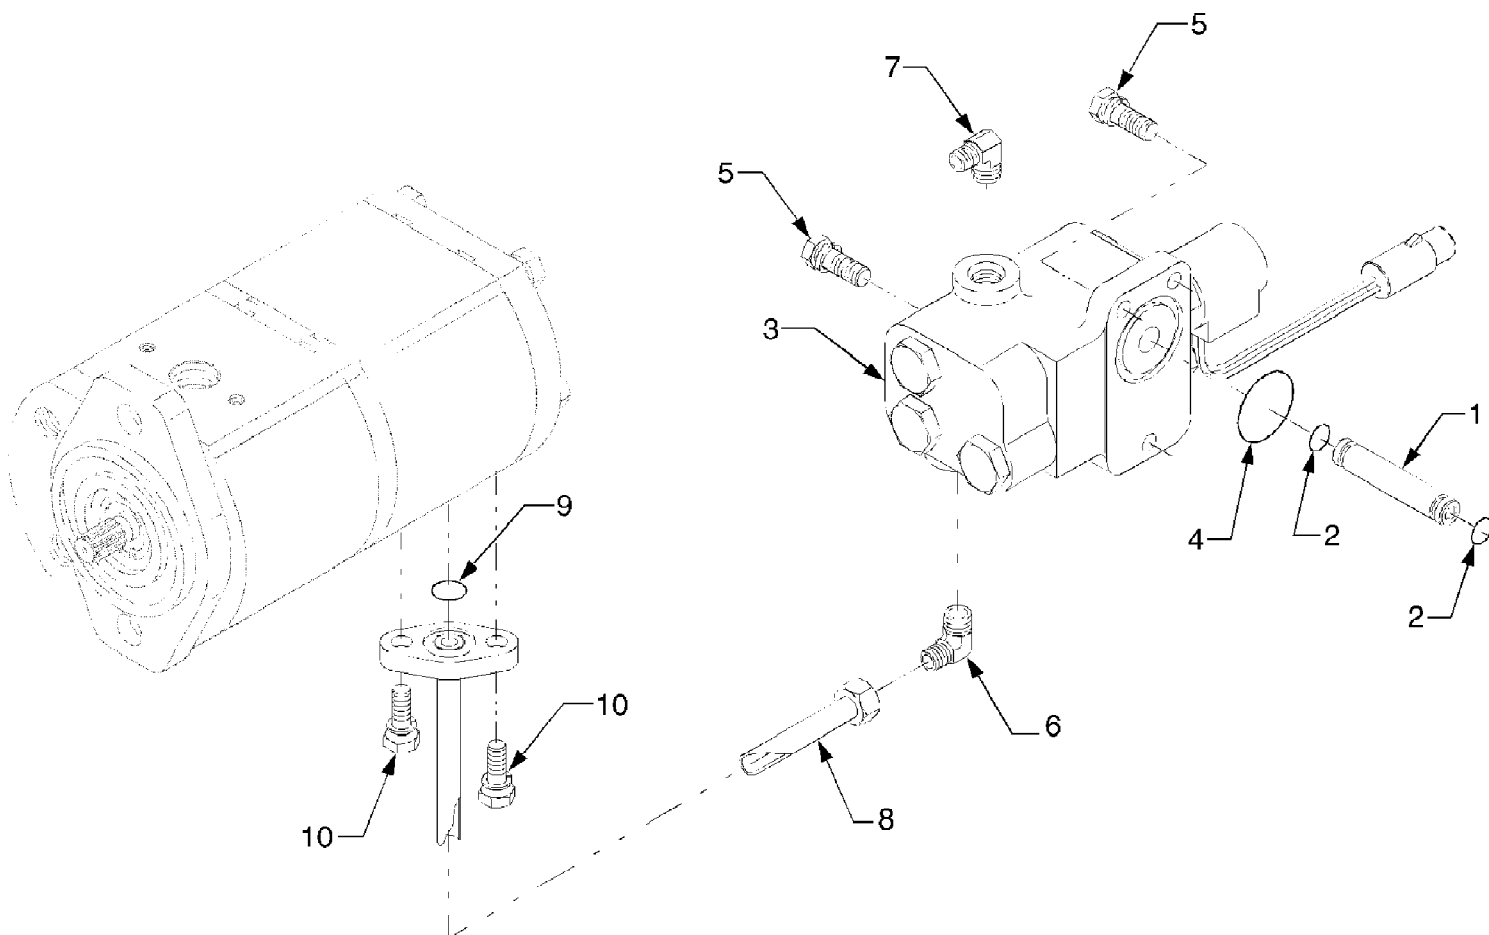

8354 Tractor
PTO Clutch Valve Group

Ref #	Part Number	Qty	S/P/F	Description
1	DD-T2615-25921	1		Pipe, Connector
2	DD-04811-00090	2		O-Ring
3	DD-T2615-34042	1		Modulator Valve Ass'y
4	DD-04811-50350	1		O-Ring
5	DD-01123-50825	3		Bolt
6	DD-T2610-34111	1		Elbow
7	DD-T4620-34121	1		Elbow
8	DD-T2625-34052	1		Pipe, PTO Hydraulic
9	DD-04810-00180	1		O-Ring
10	DD-01123-50820	2		Bolt