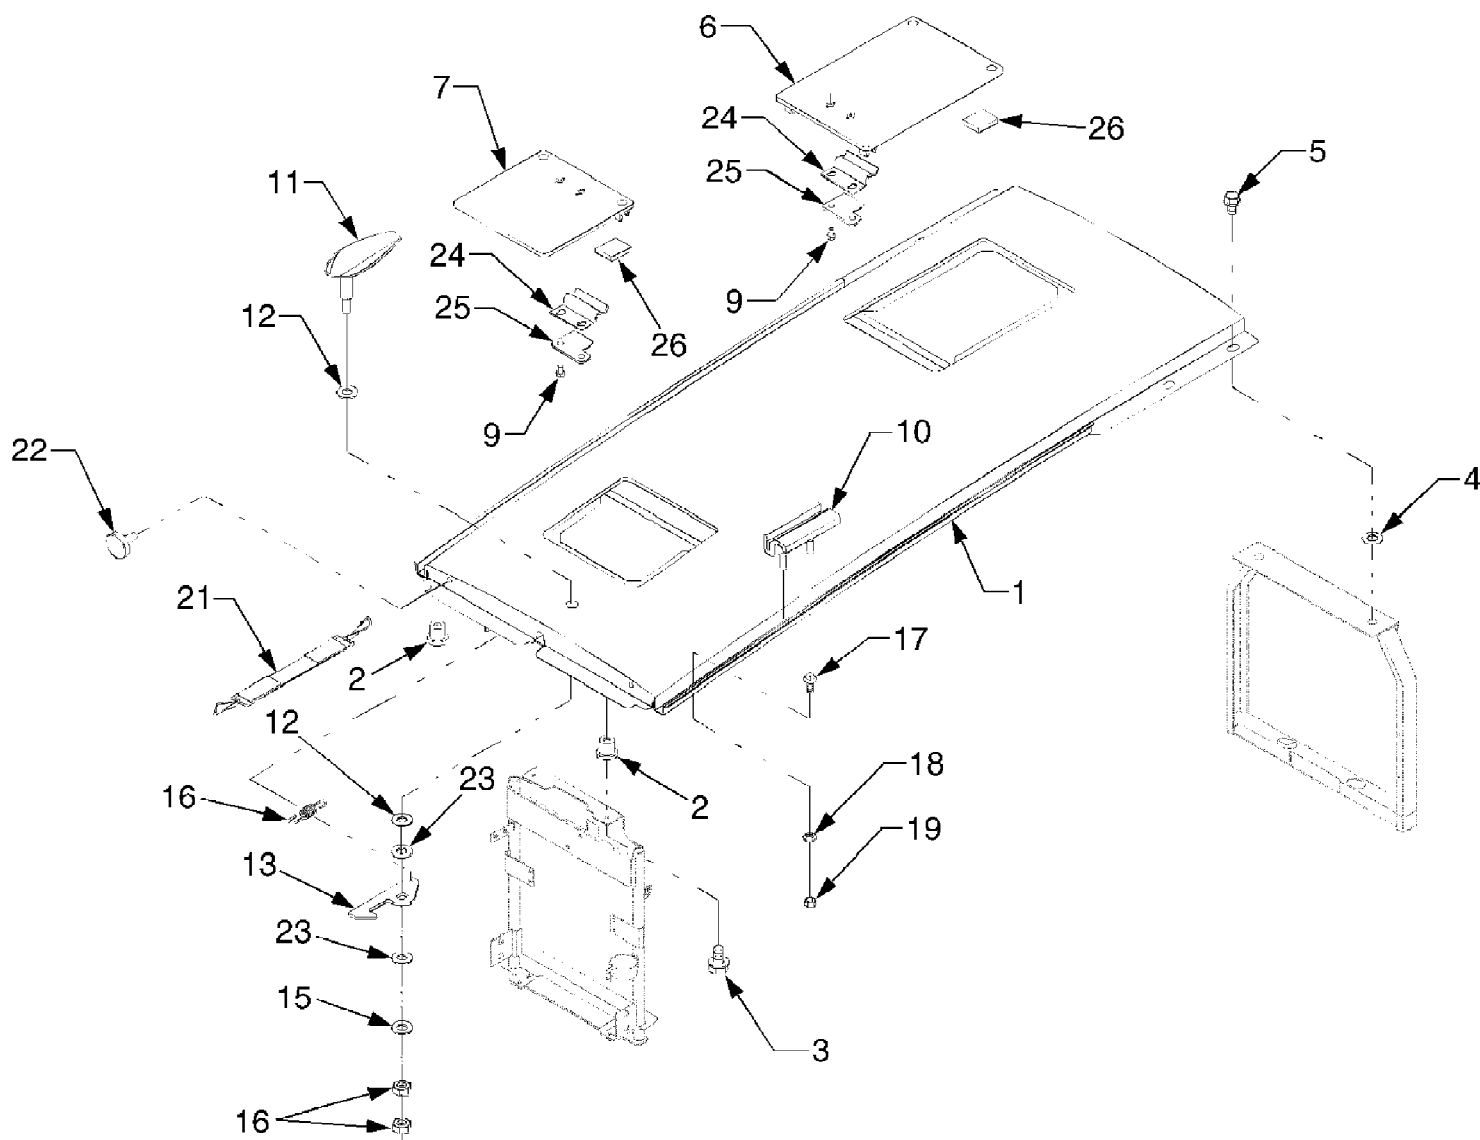

8354 Tractor
Bonnet 2 Group

Page 16 of 202

Ref #	Part Number	Qty	S/P/F	Description
1	DDT468050604BE	1	/P	Bonnet (Upper)
2	DD-T4620-50672	2		Rubber, Cushion
3	DD-01754-50820	2		Bolt, Flange
4	DD-T4620-80691	2		Packing
5	DD-01754-50820	2		Bolt, Flange
6	DDT462550701BE	1		Cover 2 Ass'y
7	DDT426550731BE	1		Cover Ass'y
9	DD-01023-50612	4		Bolt
10	DD-T4260-19141	4		Cushion, Bonnet
11	DD-T4620-50634	1		Handle, Bonnet Lock
12	DD-32240-23951	1		Washer
13	DD-T4620-50612	1		Plate, Front Grill
14	DD-76KP-0603	1		Washer
15	DD-04015-50080	1		Washer, Plain
16	DD-02156-50080	2		Nut
17	DD-T4620-50652	1		Spring
18	DD-T4260-18031	2		Bolt, Guide
19	DD-04512-50060	2		Washer, Spring
20	DD-02056-50060	2		Nut
21	DD-T4620-50663	1	/P	Hook Ass'y
22	DD-T4810-50661	2		Cushion
23	DD-55314-37171	2		Spacer
24	DD-T4625-50711	2		Plate (A)
25	DD-T4625-50721	2		Plate (B)
26	DD-T4625-50741	4		Cushion, Bonnet