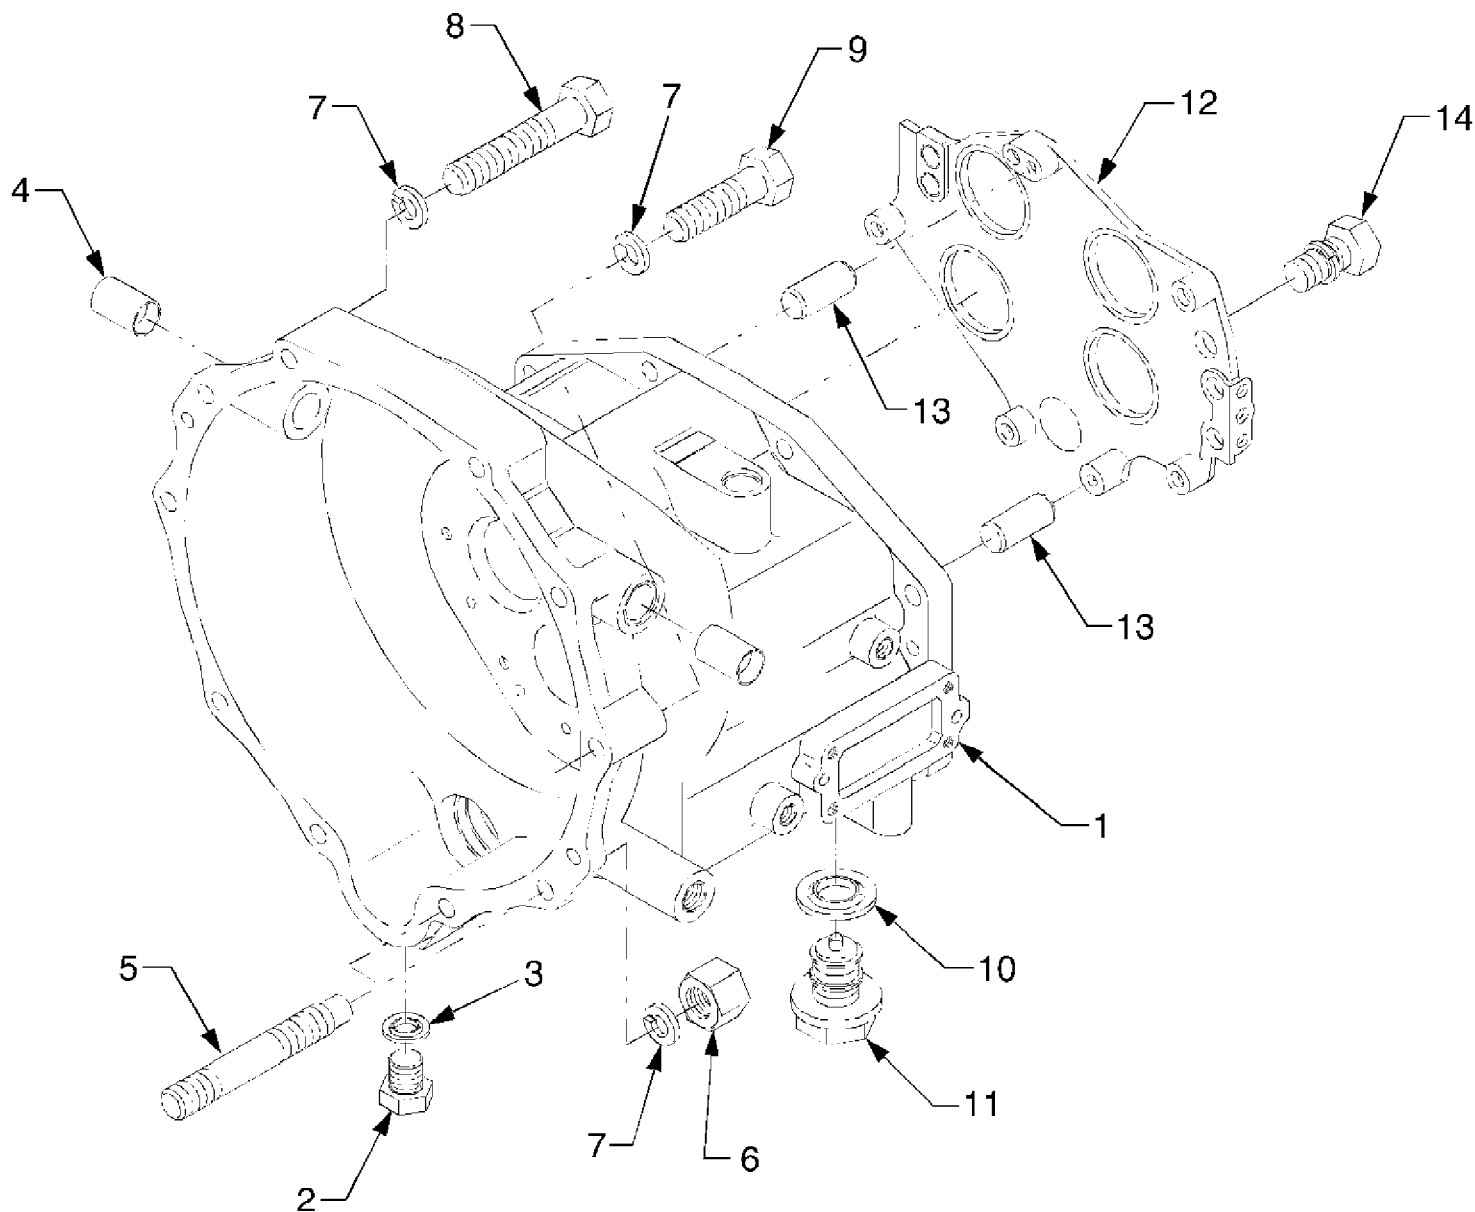

8354 Tractor
Clutch Housing Group

Page 32 of 202

Ref #	Part Number	Qty	S/P/F	Description
1	DD-T2615-14114	1		Housing, Clutch
2	DD-06331-35010	1		Plug
3	DD-04717-01000	1		Washer, Seal
4	DD-T2305-14261	2		Bush
5	DD-01574-51265	4		Stud
6	DD-02176-50120	4		Nut
7	DD-04512-50120	10		Washer, Spring
8	DD-01173-51295	2		Bolt
9	DD-01176-51265	4		Bolt
10	DD-04717-02650	1		Washer, Seal
11	DD-T4260-14271	1		Plug, Drain
12	DD-T2615-21414	1		Cover, Bearing
13	DD-05012-00818	2		Pin, Straight
14	DD-01133-51035	5		Bolt