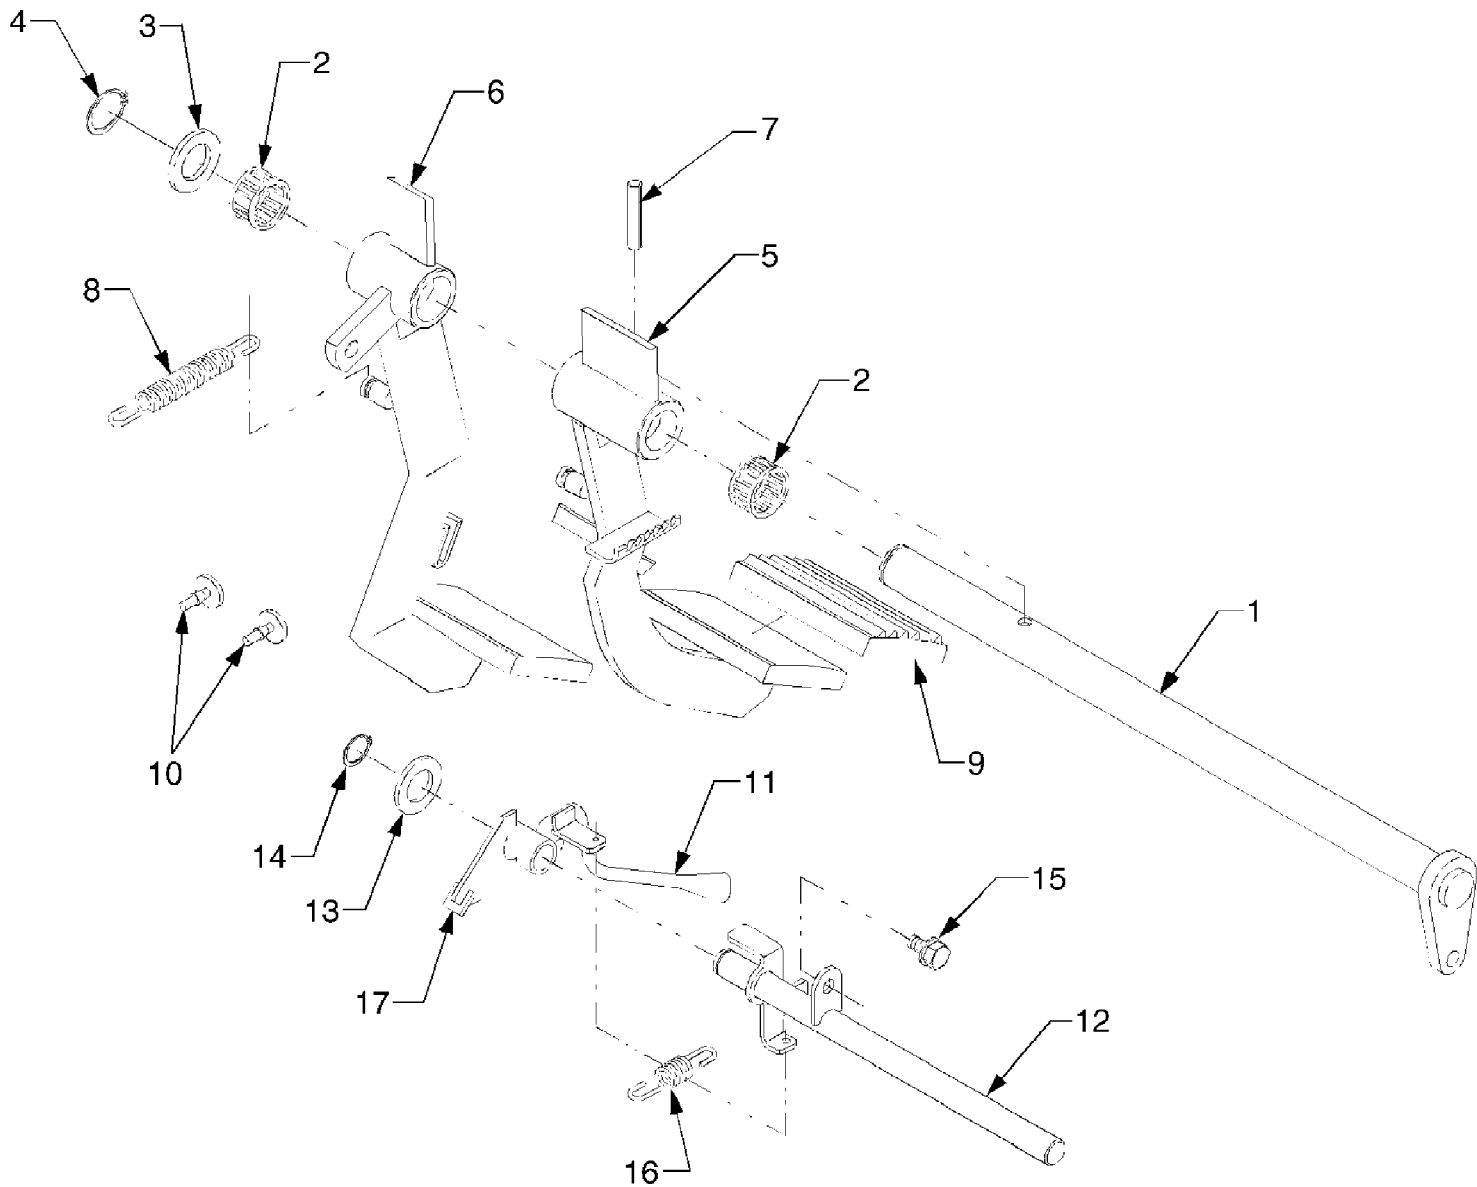

8354 Tractor
Brake Pedal Group

8354 Tractor
Brake Pedal Group

Page 24 of 202

Ref #	Part Number	Qty	S/P/F	Description
1	DD-T2610-55731	1		Shaft, Pedal
2	DD-08822-53017	2		Bearing, Needle
3	DD-84612-14450	1		Collar, Cam
4	DD-04612-00250	1		Cir-clip
5	DD-T2610-55715	1		Pedal, Brake (LH)
6	DD-T2610-55724	1		Pedal, Brake (RH)
7	DD-05411-00840	1		Pin, Spring
8	DD-T4520-26161	2		Spring, Brake
9	DD-T2670-55531	2		Cover, Pedal
10	DD-T4520-26931	2		Cushion, Pedal
11	DD-T4620-55912	1		Brake, Parking
12	DD-T4620-55922	1		Shaft, Parking Brake
13	DD-04011-50160	1		Washer, Plain
14	DD-04612-50160	1		Cir-clip
15	DD-01123-50820	1		Bolt
16	DD-57781-51211	1		Spring, Return
17	DD-31391-18561	1		Clip, Lever