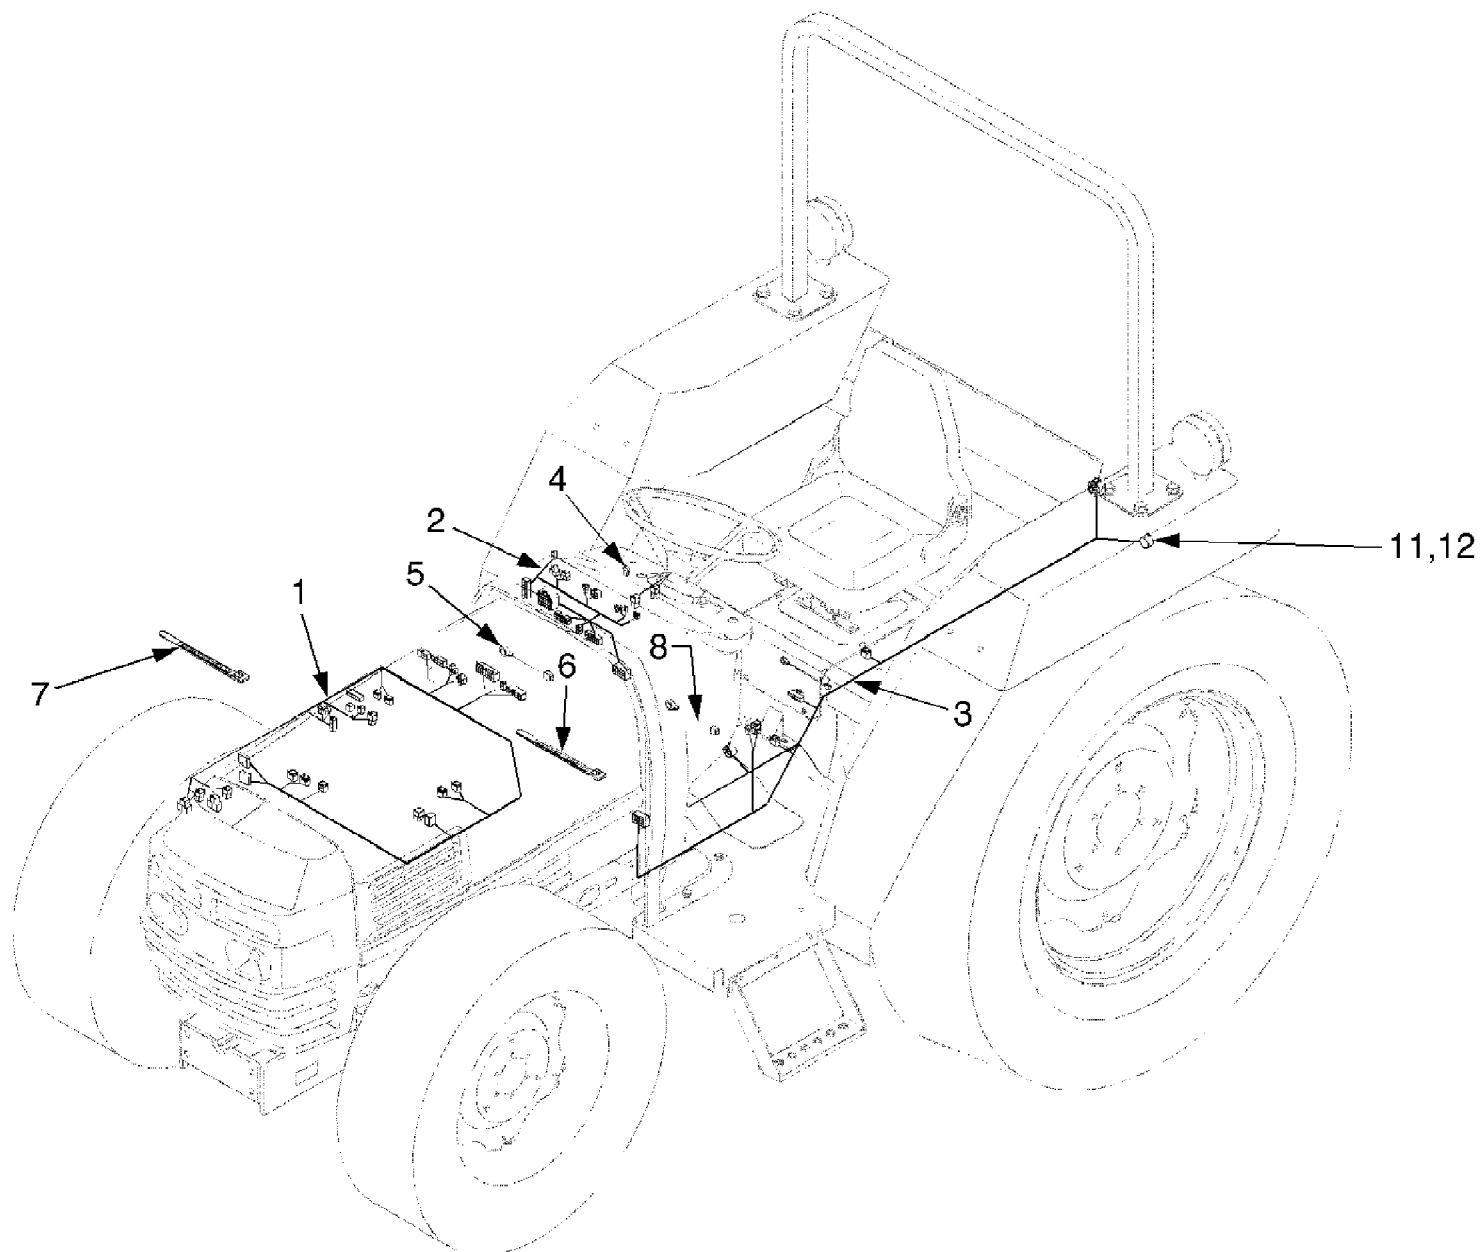

8354 Tractor
Electrical System 3

Page 58 of 202

Ref #	Part Number	Qty	S/P/F	Description
1	DD-T2615-69383	1		Bonnet Wire Harness Ass'y
	DD-52794-42421	1		Fuse Slowblow
2	DD-T2615-69425	1		Panel Wire Harness Ass'y
	DD-T4620-69491	1		Diode
3	DD-T2615-69443	1		Fender Wire Harness Ass'y
	DD-T4620-69331	1		Diode
4	DD-T4620-69462	2	/P	Wire Harness 2
5	DD-T4620-69471	1		Wire Harness 3
6	DD-T4520-82561	6		Band
7	DD-T4520-82551	10		Band
8	DD-T4620-69462	2	/P	Wire Harness 2
11	DD-T2615-69471	1		Wire, Connection(LH)
12	DD-T2615-69481	1		Wire, Connection(RH)