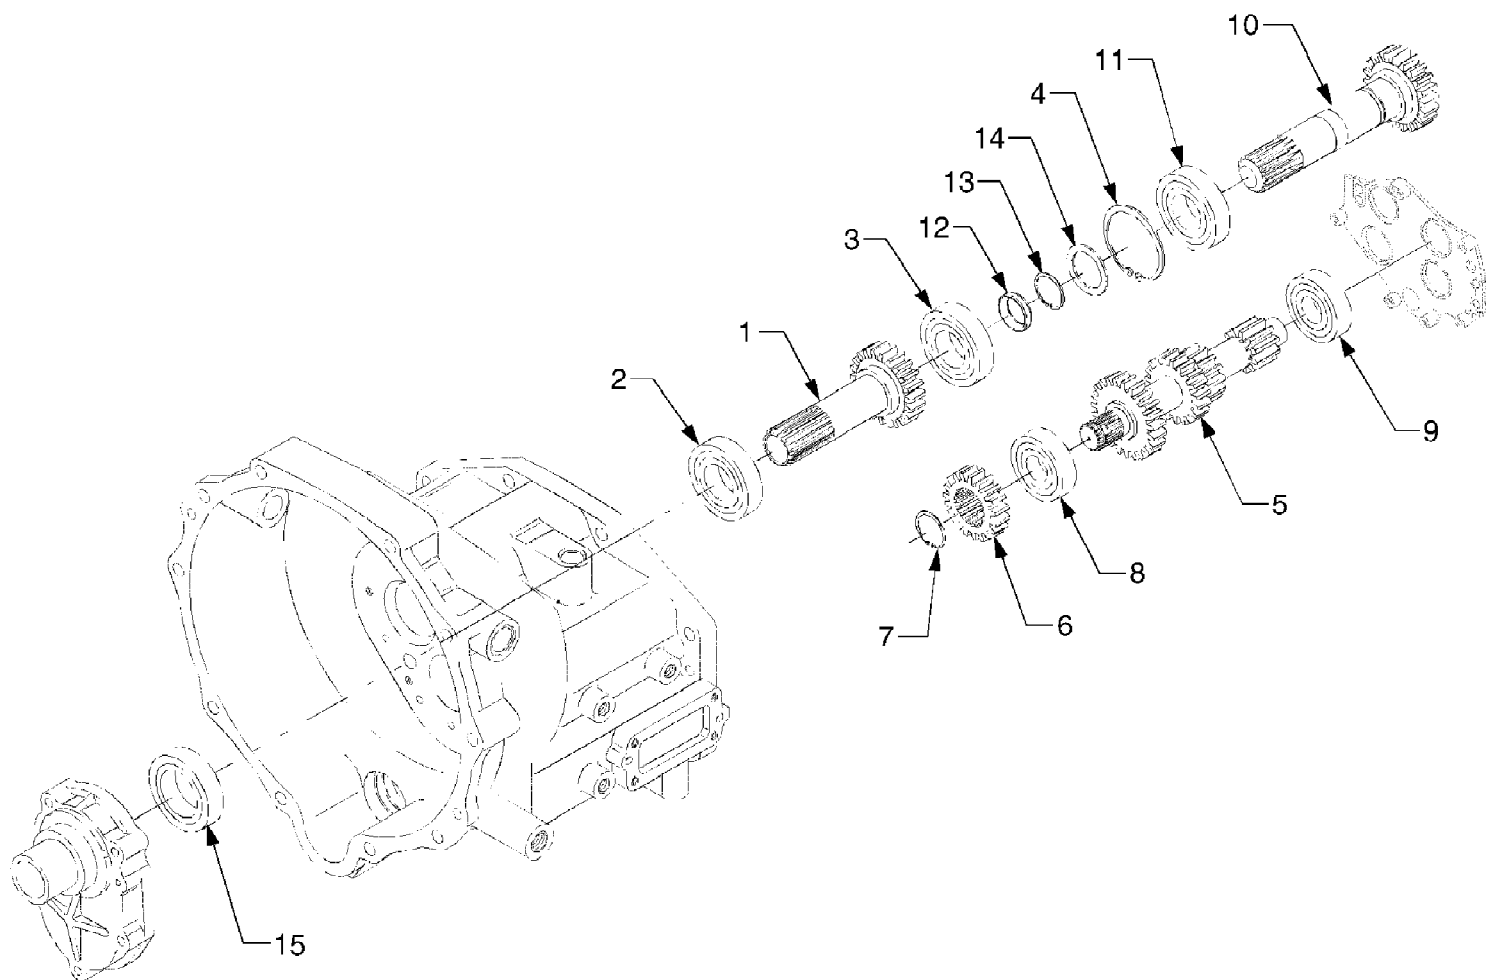

8354 Tractor
Main Shaft

Page 116 of 202

Ref #	Part Number	Qty	S/P/F	Description
1	DD-T2615-21512	1		Shaft, 25 Gear
2	DD-08101-06207	1		Bearing, Ball
3	DD-08101-06908	1		Bearing, Ball
4	DD-04611-00620	1		Cir-clip
5	DD-T2615-21533	1		Gear, Main Shaft
6	DD-T2615-21521	1		Gear, 26
7	DD-04612-00250	1		Cir-clip
8	DD-08101-06305	1		Bearing, Ball
9	DD-T2610-22661	1		Bearing, Ball
10	DD-T2615-25212	1		Shaft, 22 Gear (PTO)
11	DD-T2610-22661	1		Bearing, Ball
12	DD-T2440-21361	1		Seal, Oil
13	DD-04612-00250	1		Cir-clip
14	DD-34150-21561	1		Collar
15	DD-09500-35528	1		Seal, Oil