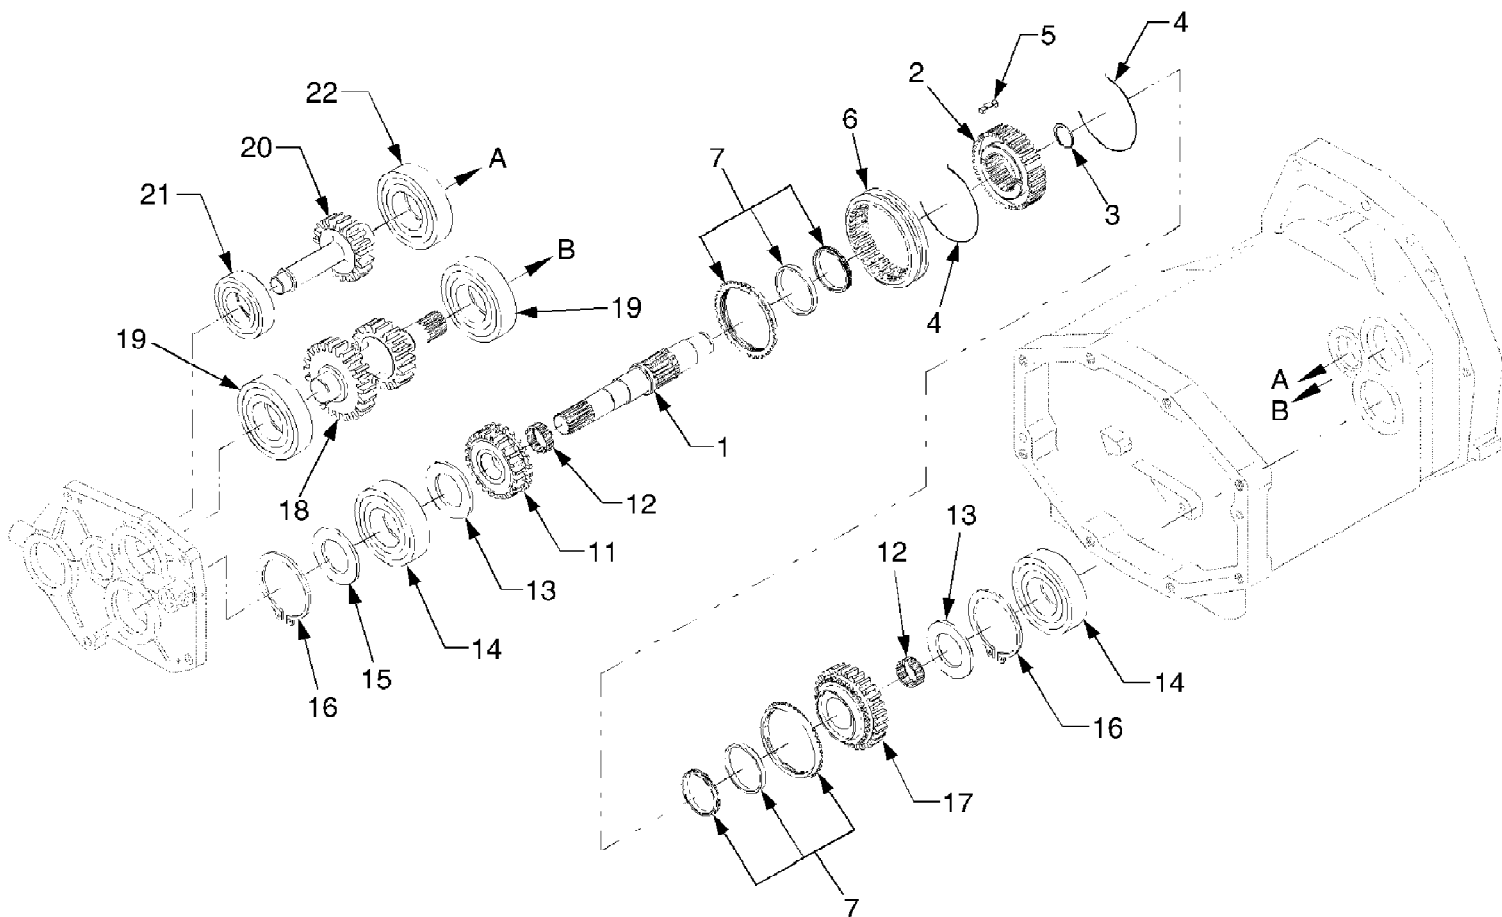

8354 Tractor
Shuttle Shaft Group

Page 168 of 202

Ref #	Part Number	Qty	S/P/F	Description
1	DD-T2610-22631	1		Shaft, Shuttle
2	DD-T2610-22812	1		Hub, Spline
3	DD-T2610-22821	1		Cir-clip
4	DD-38360-21781	2		Spring
5	DD-T2610-21812	3		Key, Synchronize
6	DD-T2610-22832	1		Shifter
7	DD-T2610-22851	2		Synchronize Ass'y
11	DD-T2610-22612	1		Gear, 19
12	DD-08822-83327	2		Bearing, Needle
13	DD-38430-21762	2		Collar, Thrust
14	DD-T2610-22661	2		Bearing, Ball
15	DD-34150-21561	2		Collar
16	DD-04612-00250	2		Cir-clip
17	DD-T2610-22622	1		Gear, 16
18	DD-T2610-22643	1		Shaft, 23-21 Gear
19	DD-T2610-22661	2		Bearing, Ball
20	DD-T2610-22722	1		Shaft, 18 Gear
21	DD-08101-06204	1		Bearing, Ball
22	DD-66415-39341	1		Bearing, Ball