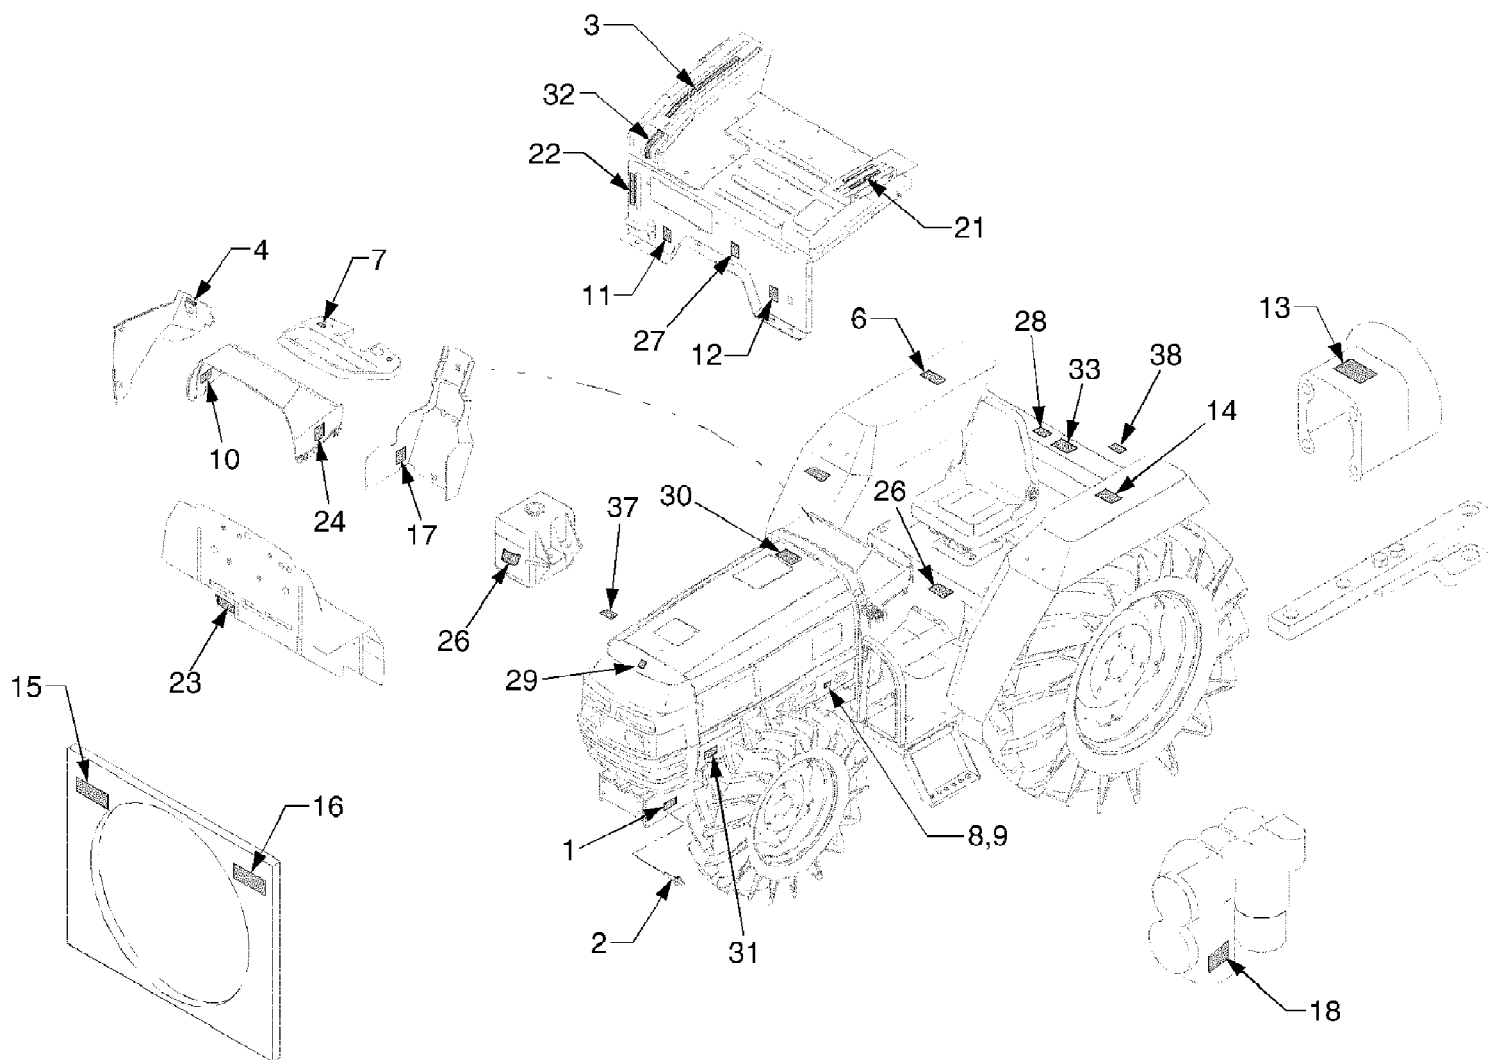

Ref #	Part Number	Qty	S/P/F	Description
1	DD-T2626-52021	1		Label, Product
2	DD-05624-20408	4		Rivet
3	DD-T2615-52251	1		Label, Position
4	DD-T4625-52101	1		Label, Start S/W
5	DD-T2241-50112	1		Label, Cartridge
6	DD-T2325-50512	1		Label, Safety
7	DD-T4625-52162	1		Label, PTO Clutch
8	DD-T4625-52172	1		Label, Reminder (RH)
9	DD-T4625-52182	1		Label, Reminder (LH)
10	DD-T4625-52191	1		Label, Parking Brake
11	DD-T2305-26692	1	S	Label, Diff. Lock
12	DD-94612-48171	1		Label, Front Wheel
13	DD-T2325-50743	1		Label, PTO Caution
14	DD-T2445-50724	1		Label, Rops Caution
15	DD-T4625-52351	1		Label, Caution(Fan)
16	DD-T4625-52361	1		Label, Muffler
17	DD-T2241-50702	1		Label, Caution
18	DD-T4625-52281	1		Label, Hyd. Block
21	DD-T2615-52092	1		Label, Hi-Low
22	DD-T2615-53052	1		Label, Mid PTO
23	DD-T2325-50192	1		Label, Fuel Filter
24	DD-T4625-53191	1		Label, Caution
26	DD-T2541-88212	1		Label, Cooling Water
27	DD-T2610-52461	1		Label, Speed Control
28	DD-T2615-53061	1		Label, Oil Fill
29	DD-T4685-52181	1		Label, Front Grill
30	DD-T2615-54112	1		Label, Fuel Caution
31	DD-T2615-55112	1	/P	Label, Muffler Caution
32	DD-T2610-52051	1		Label, Adjusting Lever
33	DD-T2615-52131	1		Label, Coupler Socket
37	DD-T2615-53561	1		Label, Radiator
38	DD-T4685-52311	1		Label, Implement Caution
	777D07904	2		Label, Model - 8354SS
	777D07751	1	S	Label, Cub Cadet - RH
	777D07752	1	S	Label, Cub Cadet - LH
	777D06897	1		Label, Cub Cadet Steering Cap