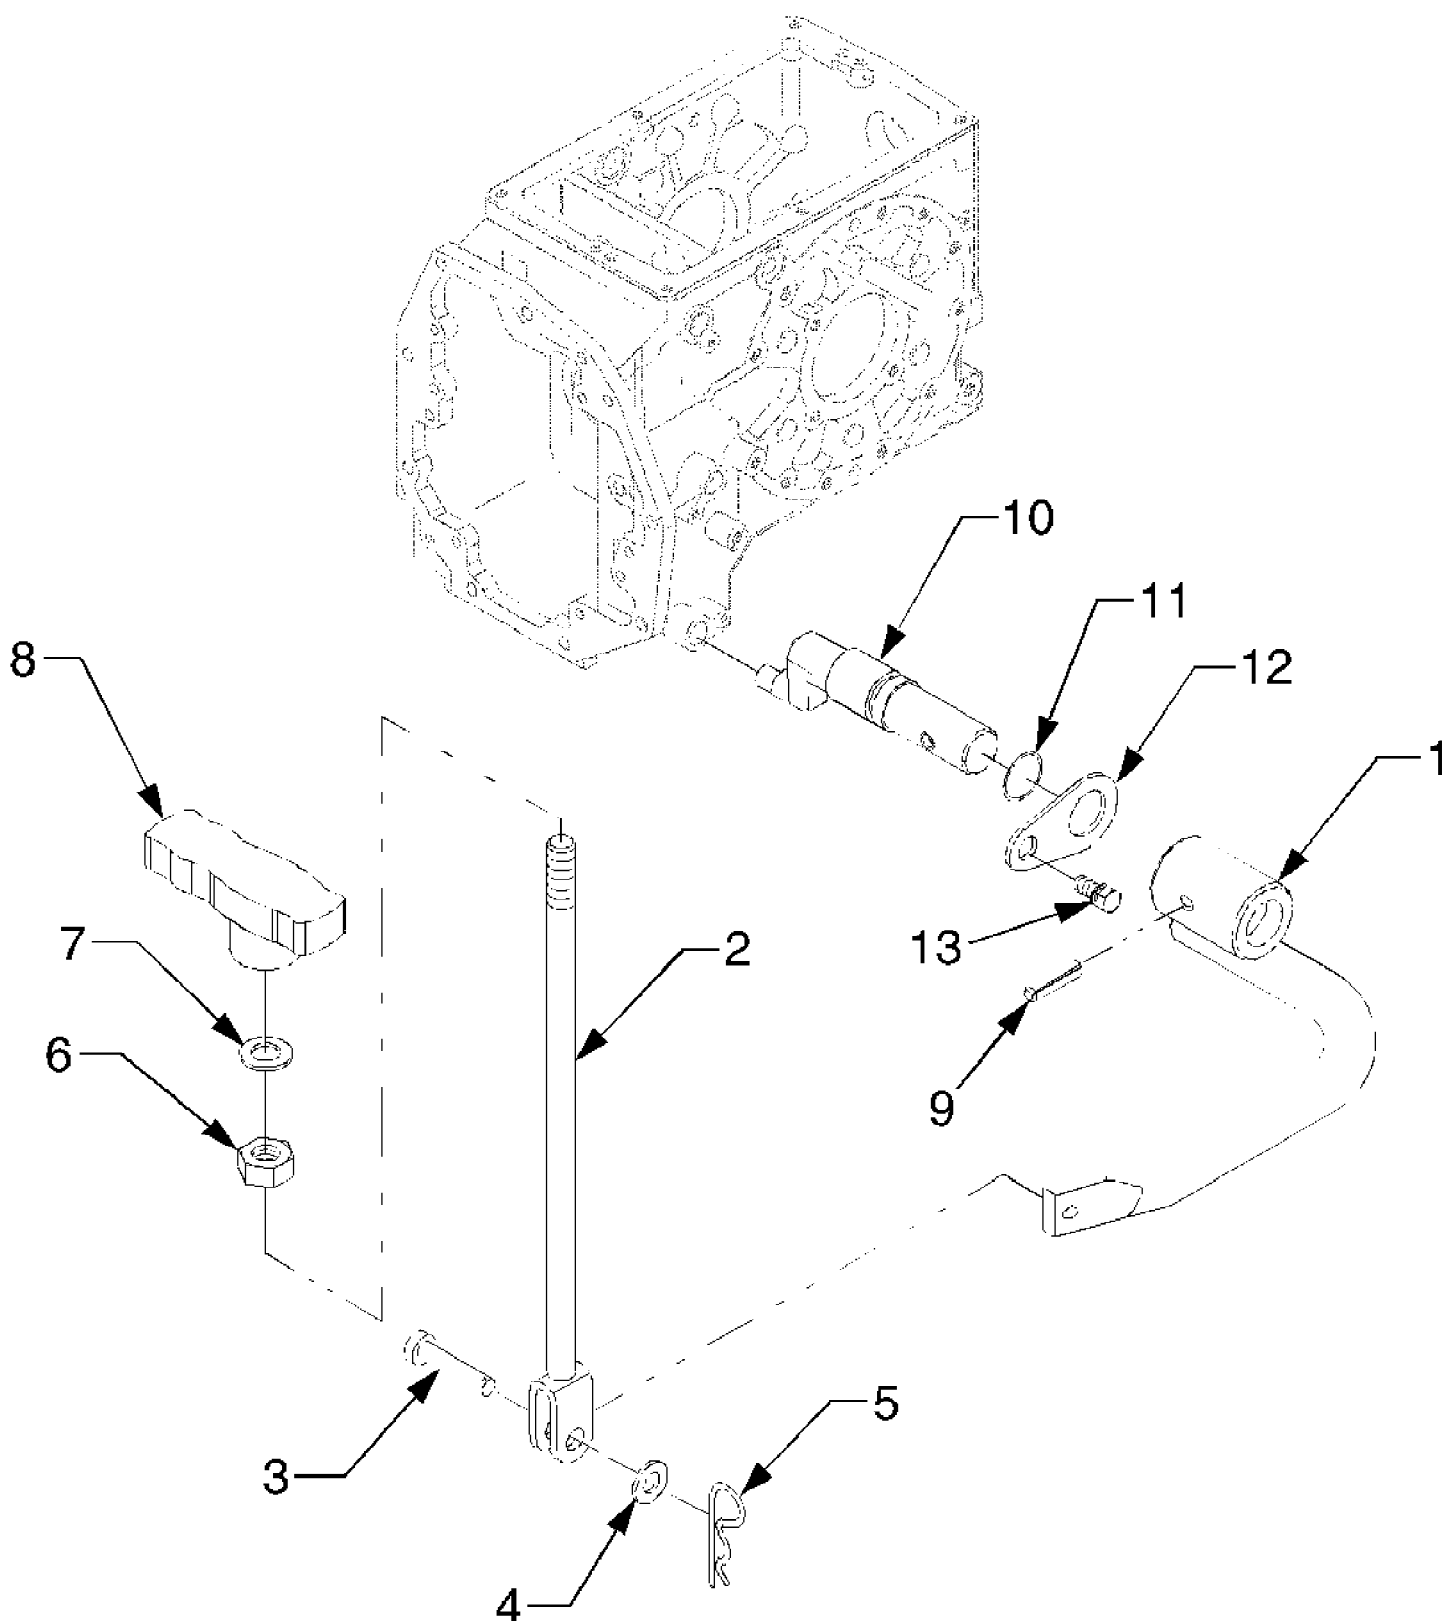

Ref #	Part Number	Qty	S/P/F	Description
1	DD-T2630-60712	1		Lever 1, Front Wheel
2	DD-T2610-60722	1		Lever 2, Front Wheel
3	DD-05122-50820	1		Pin, Joint
4	DD-04012-50080	1		Washer, Plain
5	DD-05525-50800	1		Pin, Snap
6	DD-02176-50100	1		Nut
7	DD-04013-50100	1		Washer, Plain
8	DD-T4520-41591	1	S	Grip
9	DD-05411-00630	1		Pin, Spring
10	DD-T2610-44312	1		Arm, Shifter
11	DD-04811-00160	1		O-ring
12	DD-T4620-44331	1		Stopper
13	DD-01123-50816	1		Bolt