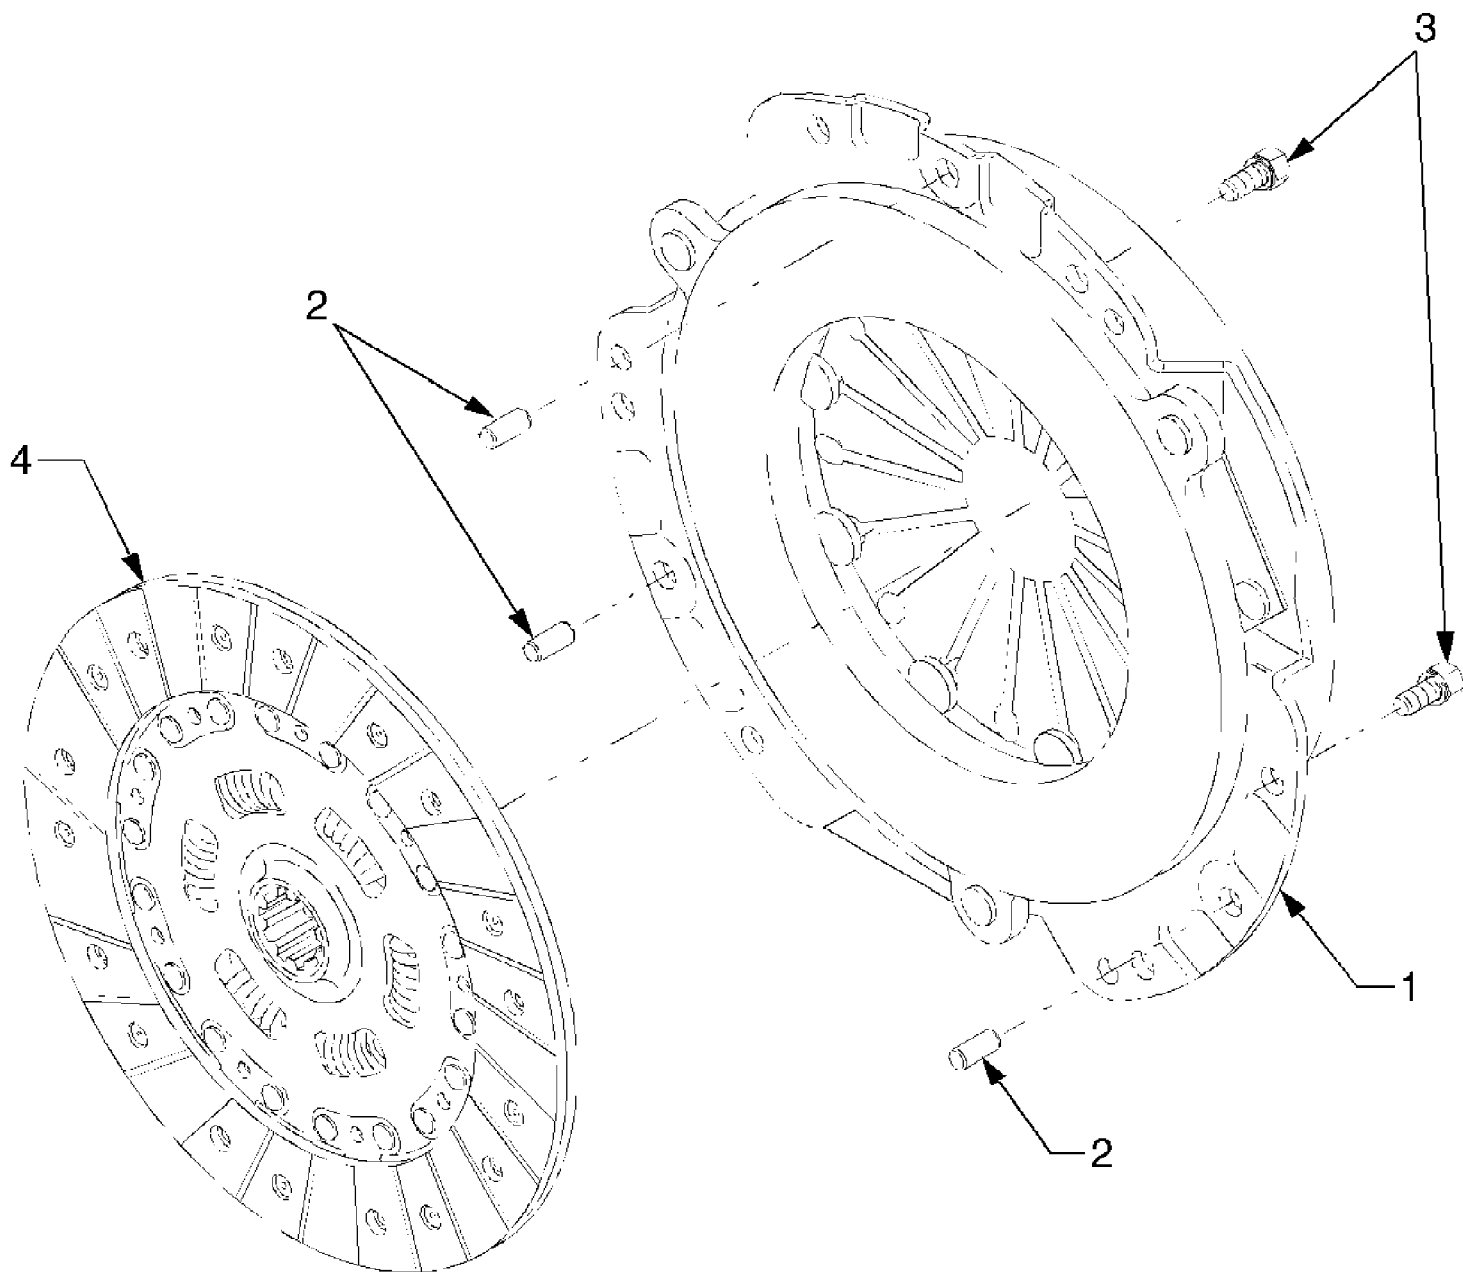

8354 Tractor
Brake Rod Group

8354 Tractor
Brake Rod Group

Page 26 of 202

Ref #	Part Number	Qty	S/P/F	Description
1	DD-T2610-55781	1		Lever, Brake
2	DD-06611-15675	1		Nipple, Grease
3	DD-T2610-55792	1		Lever, Brake (RH)
4	DD-06611-15675	1		Nipple, Grease
5	DD-T2610-55802	1		Shaft, Brake (LH)
6	DD-T2610-55812	1		Shaft, Brake (RH)
7	DD-04011-50200	2		Washer, Plain
8	DD-04612-50200	2		Cir-clip
9	DD-T2610-55751	1		Rod 1, Brake
10	DD-32350-28984	2		Buckle, Turn
11	DD-02118-50100	2		Nut
12	DD-T4620-55762	1		Rod 2, Brake
13	DD-05122-51025	4		Pin, Joint
14	DD-04013-50100	4		Washer, Plain
15	DD-05511-50318	4		Pin, Split
16	DD-T4620-55821	2		Boot
17	DD-T2610-55772	2		Rod 3, Brake
18	DD-05122-50828	4		Pin, Joint
19	DD-04012-50080	4		Washer, Plain
20	DD-05511-50218	4		Pin, Split
21	DD-T4620-55662	1		Rod 1, Brake (LH)
22	DD-T2610-55671	1		Rod 2, Brake (LH)

8354 Tractor
Camshaft

Page 28 of 202

Ref #	Part Number	Qty	S/P/F	Description
1	DD-E5500-15553	6		Tappet
2	DD-E6300-15113	6		Rod, Push
3	DD-E5600-A0032	1		Camshaft Ass'y Includes Ref. No. 4
4	DD-06350-00607	2		Plug
5	DD-15521-16511	1		Gear, Camshaft
6	DD-05712-00720	1		Key
7	DD-E5500-16272	1		Stopper, Camshaft
8	DD-01123-50818	2		Bolt
9	DD-E6300-24012	1		Idle Gear Ass'y Includes Ref. No. 10
10	DD-E6300-24281	1		Bush, Idle Gear
11	DD-E6300-24361	1		Collar 1
12	DD-E6300-24371	1		Collar 2
13	DD-E6300-24321	1		Cir-clip
14	DD-E6300-24251	1		Shaft, Idle Gear
15	DD-01654-50820	3		Bolt, Flange