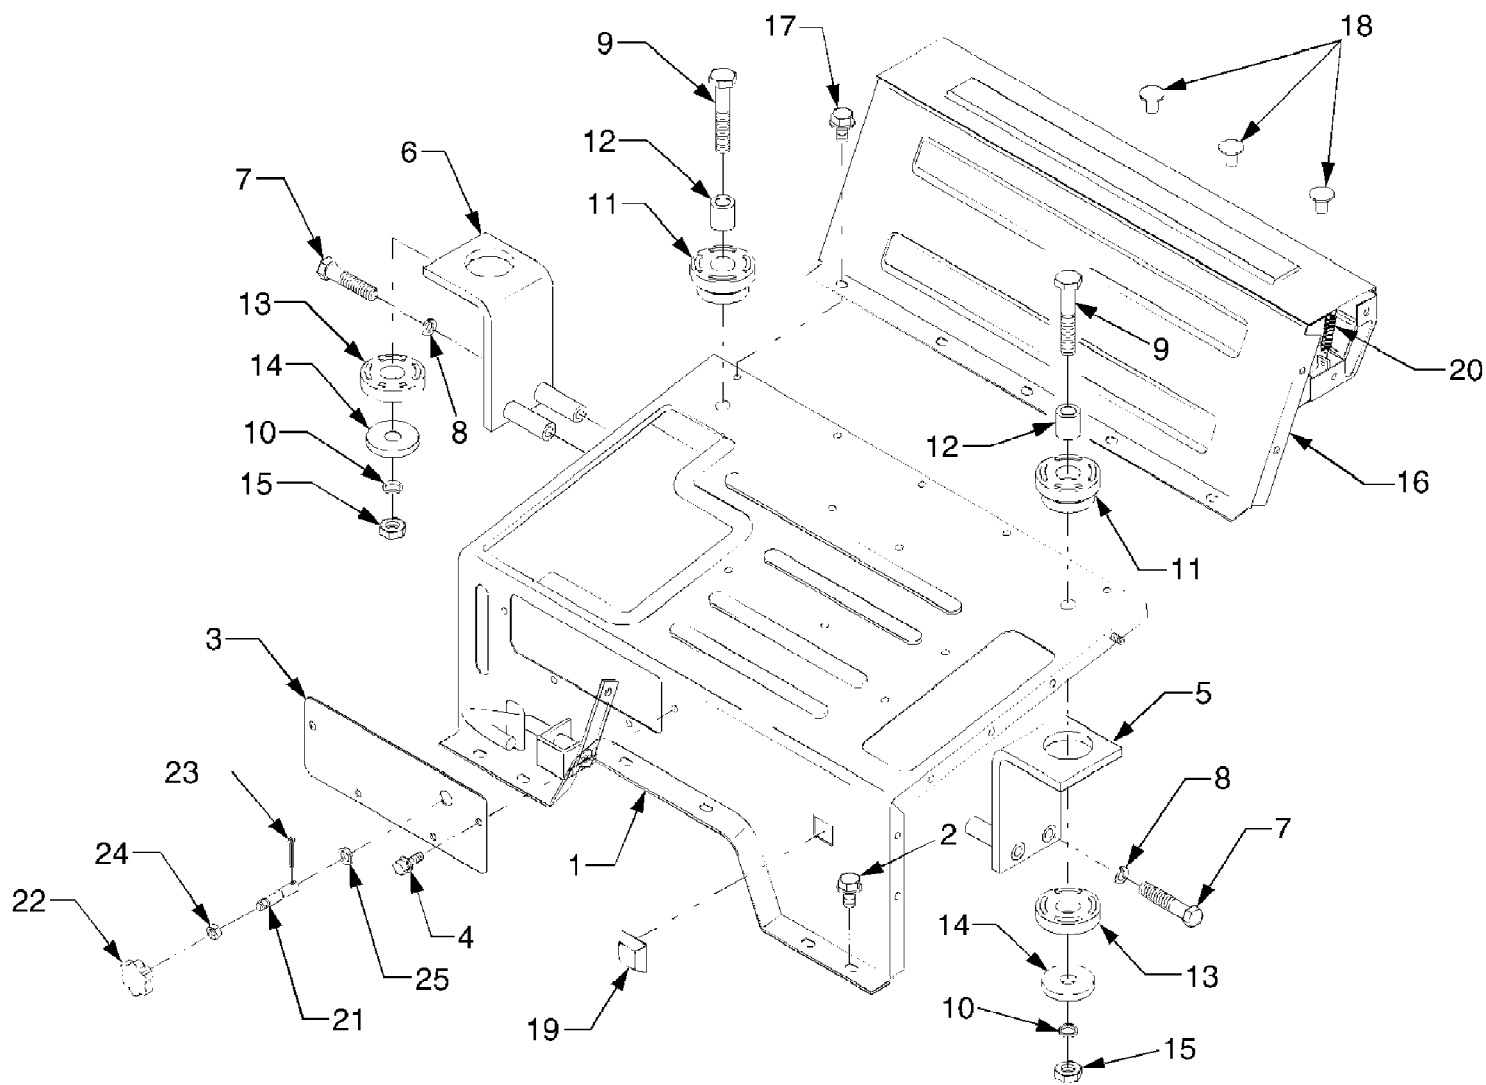

No
Diagram
Available

Parts List
Only

8354 Tractor
ROPS

Ref #	Part Number	Qty	S/P/F	Description
	603-04169	1		SERVICE ASSEMBLY COMPLETE
	FV-001-7283-018	1		SAFETY DECAL
	FV-001-7283-019	1		SAFETY DECAL
	FV-001-7283-024	2		FOLDING WARNING DECAL
	FV-172-110-002	2		BLOCK-LATCH
	FV-172-115-001	2		KNOB ASSEMBLY
	FV-218-022-003	2		WASHER
	FV-273-007-002	2		LYNCH PIN
	FV-368-002-002	1		ROPS DECAL