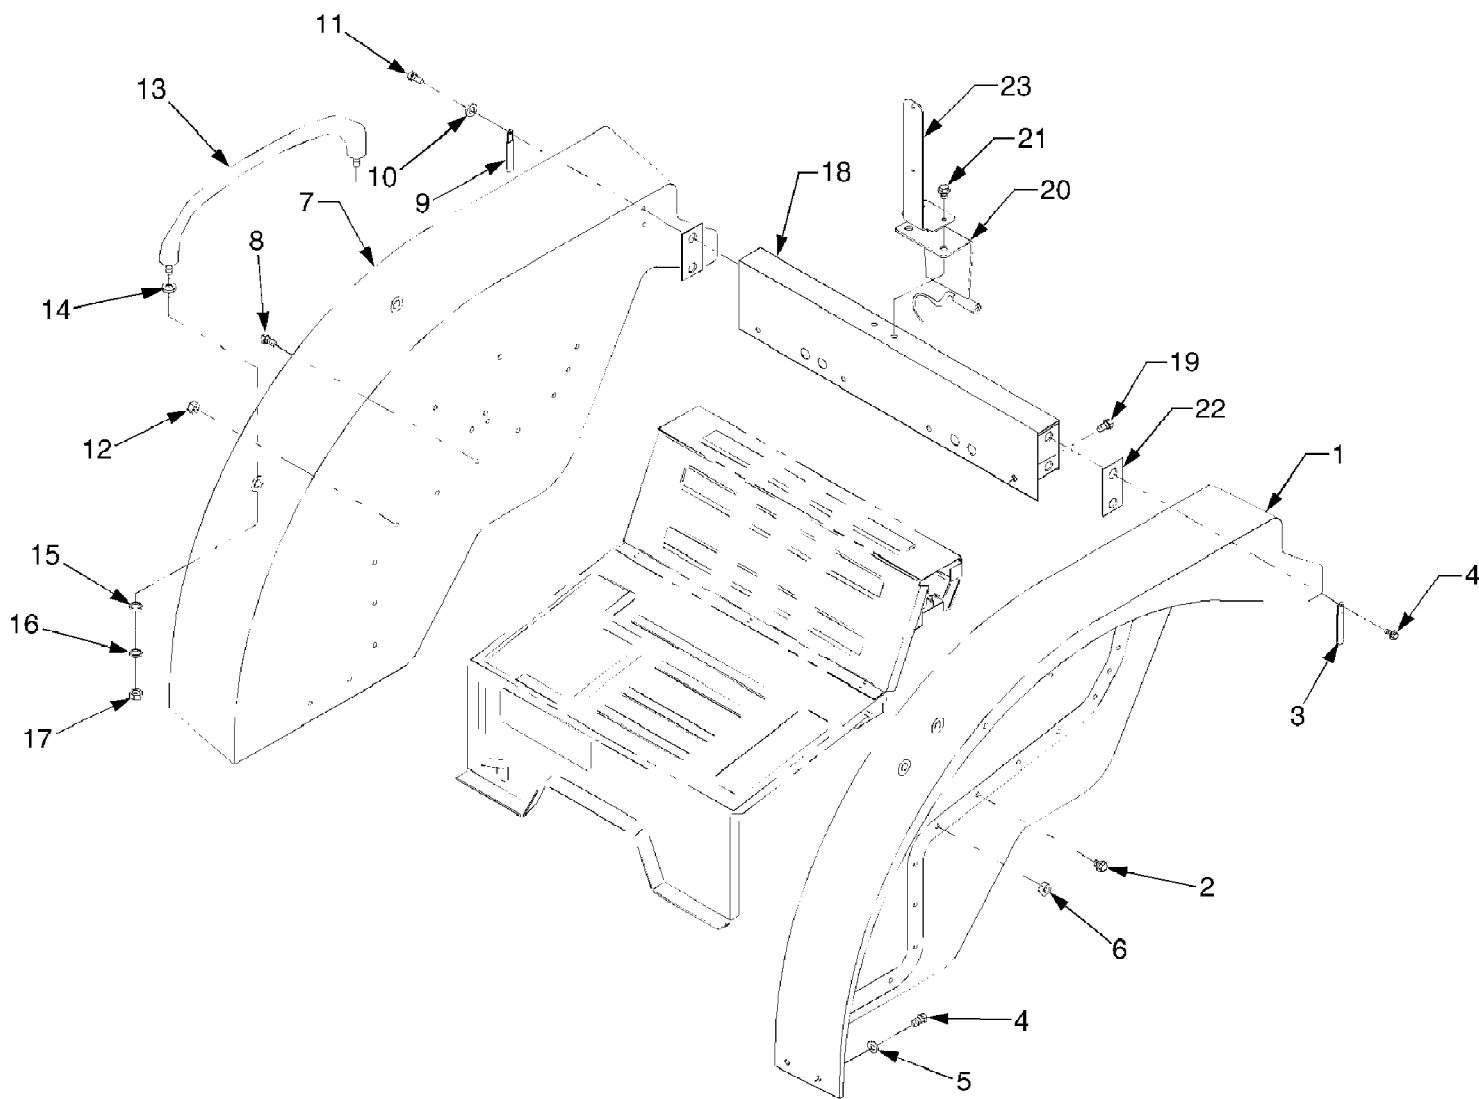

8354 Tractor
Fender Group

Page 64 of 202

Ref #	Part Number	Qty	S/P/F	Description
1	DDT262595012YW	1		Fender (LH) Ass'y
2	DD-01125-50820	15		Bolt
3	DD-37150-34471	2		Clamp
4	DD-01123-50820	4		Bolt
5	DD-04015-50080	4		Washer, Plain
6	DD-02763-50080	2		Nut
7	DDT262595022YW	1		Fender (RH) Ass'y
8	DD-01125-50820	15		Bolt
9	DD-37150-34471	2		Clamp
10	DD-01123-50820	4		Bolt
11	DD-04015-50080	4		Washer, Plain
12	DD-02763-50080	2		Nut
13	DD-T2630-95052	2		Grip
14	DD-T2610-95081	12		Rubber
15	DD-04015-50080	4		Washer, Plain
16	DD-04512-50080	4		Washer, Spring
17	DD-02118-50080	4		Nut
18	DDT263095252YW	1	S	Support, Fender
19	DD-01754-50816	4		Bolt, Flange
20	DDT261029421YW	1		Hook, Top Link
21	DD-01754-50816	2		Bolt, Flange
22	DD-T2610-95071	2		Rubber
23	DD-T2615-95261	1		Bracket
	779-3618	1	S	Emblem, Reflective SMV