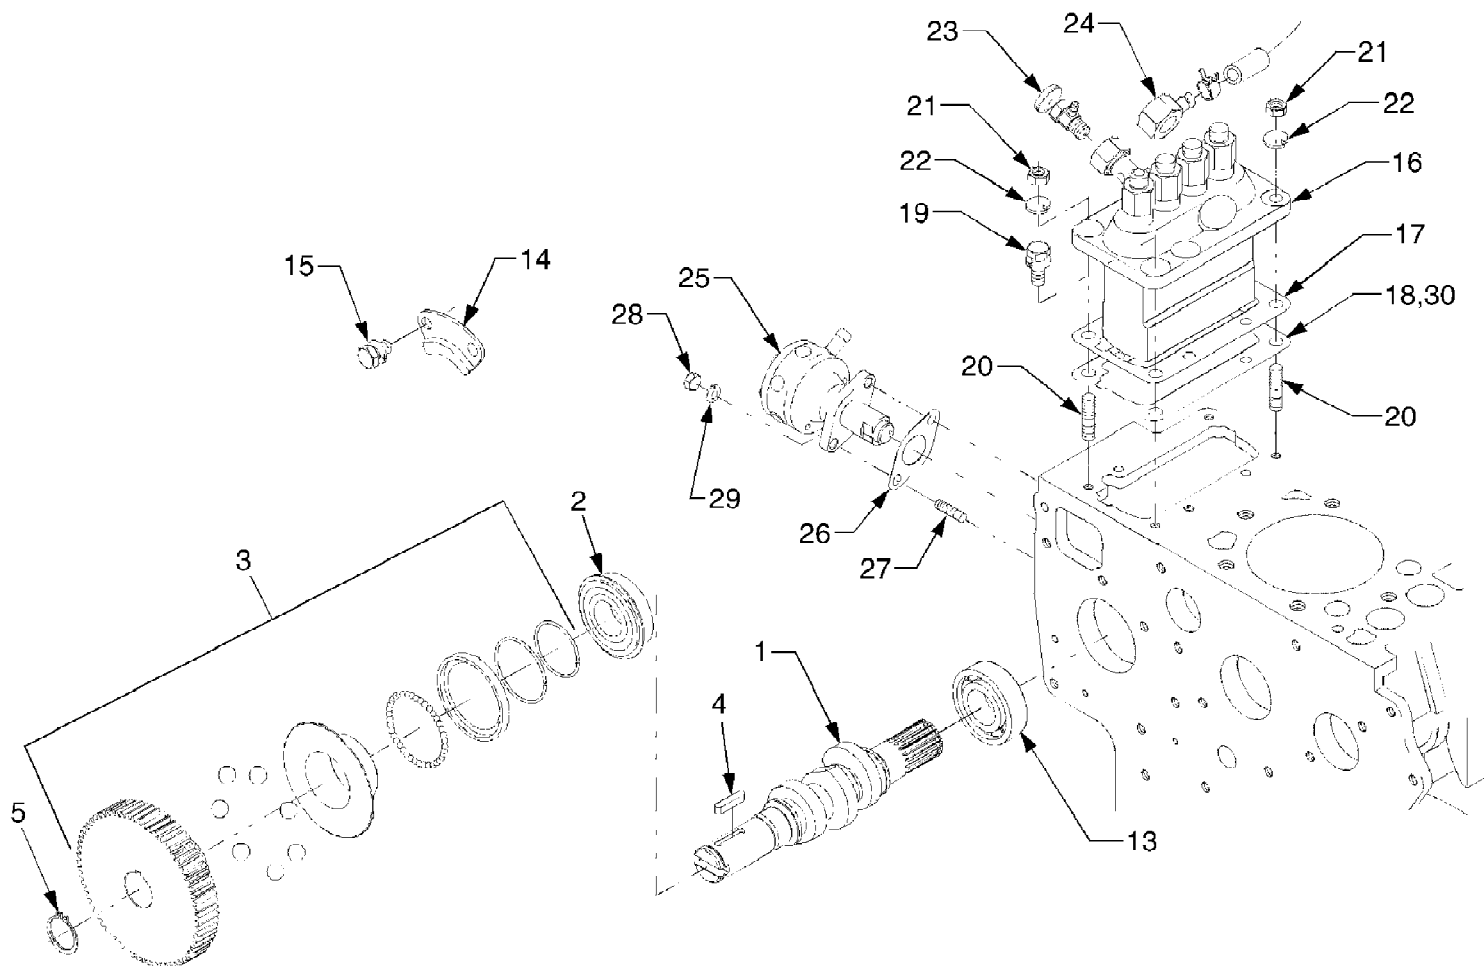

8354 Tractor
Fuel Camshaft And Injection Pump

Page 84 of 202

Ref #	Part Number	Qty	S/P/F	Description
1	DD-E5610-16171	1		Fuel Camshaft
2	DD-08153-06205	1		Bearing, Ball
3	DD-E6300-A0011	1		Governor Sleeve Ass'y
4	DD-05712-00525	1		Key
5	DD-04612-00240	1		Cir-clip
13	DD-08240-00001	1		Bearing, Ball
14	DD-15221-16321	1		Stopper, Fuel Camshaft
15	DD-01123-50814	2		Bolt
16	DD-E5800-51011	1		Injection Pump Ass'y
17	DD-E5500-52112	AR		Shim, Injection Pump
18	DD-E5500-52122	AR		Shim, Injection Pump
19	DD-01123-50822	2		Bolt
20	DD-01513-50822	2		Stud
21	DD-02156-50080	2		Nut
22	DD-04512-50080	2		Washer, Spring
23	DD-84612-60500	1		Jet Start Cock Ass'y
24	DD-E5500-42412	1		Joint, Fuel Pipe
25	DD-15381-52030	1		Fuel Pump Ass'y
26	DD-15241-52141	1		Gasket, Fuel Pump
27	DD-01513-50618	2		Stud
28	DD-02056-50060	2		Nut
29	DD-04512-50060	2		Washer, Spring
30	DD-E5800-52111	AR		Shim, Injection Pump