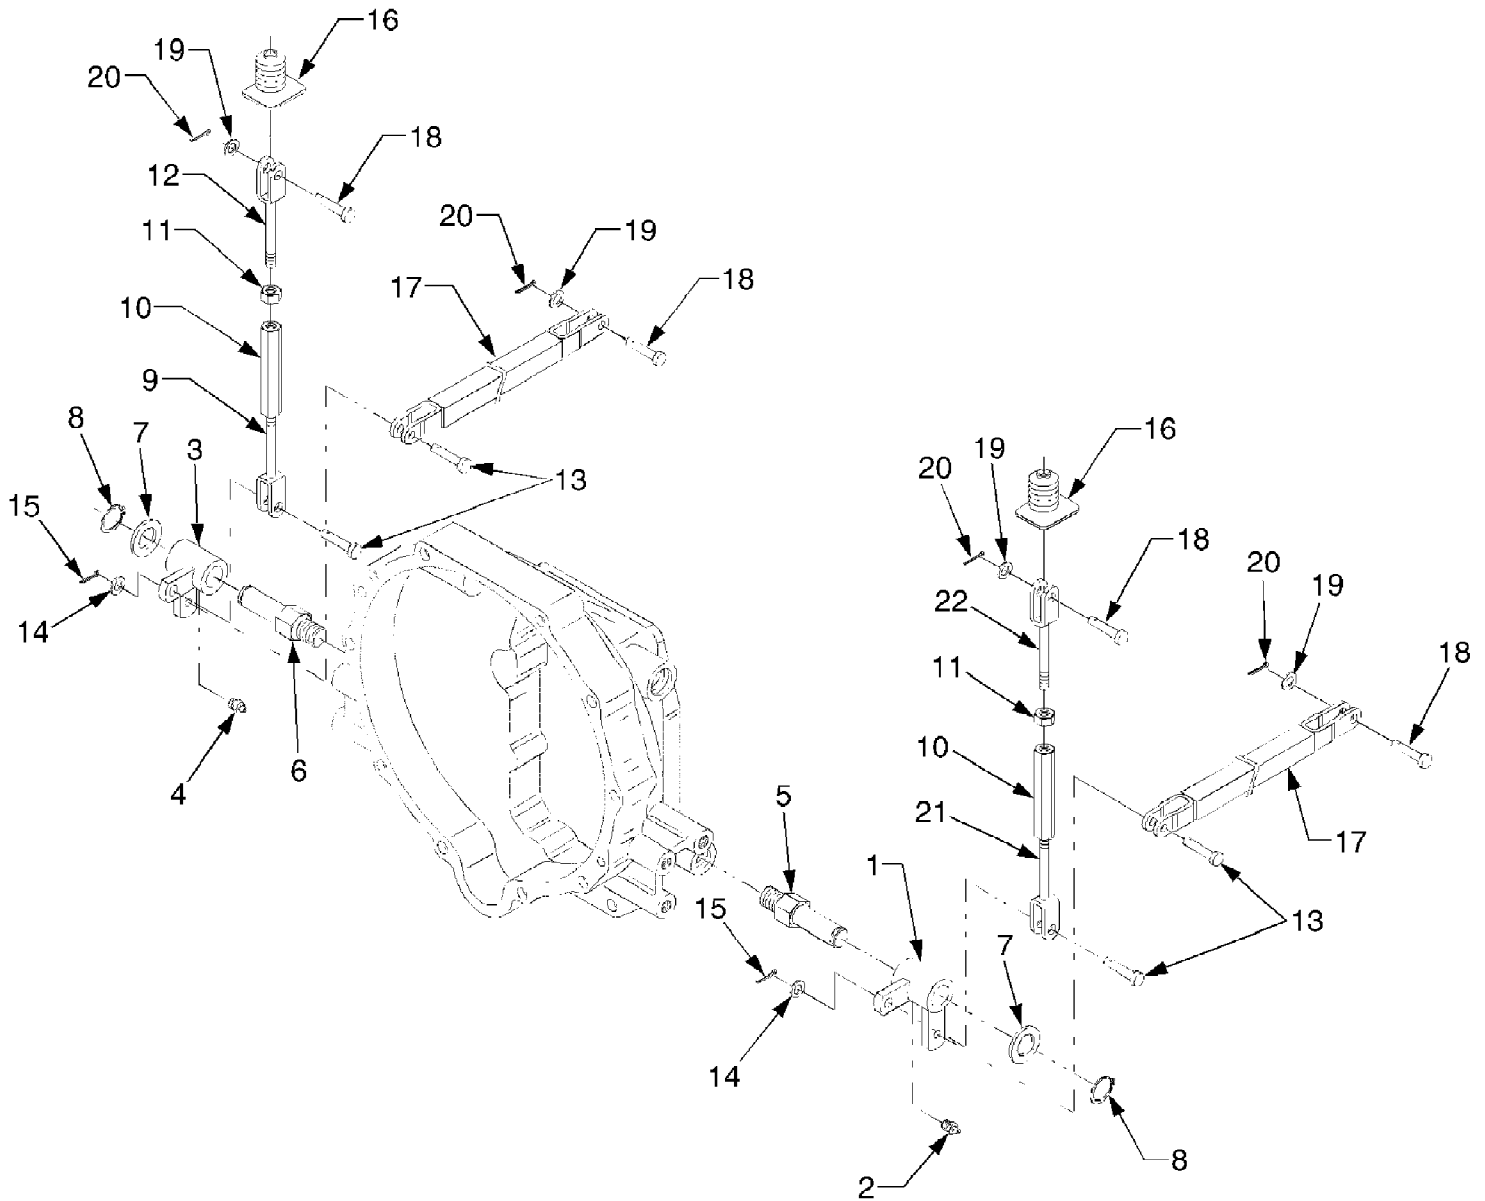

8354 Tractor
Brake Rod Group

8354 Tractor
Brake Rod Group

Page 26 of 202

Ref #	Part Number	Qty	S/P/F	Description
1	DD-T2610-55781	1		Lever, Brake
2	DD-06611-15675	1		Nipple, Grease
3	DD-T2610-55792	1		Lever, Brake (RH)
4	DD-06611-15675	1		Nipple, Grease
5	DD-T2610-55802	1		Shaft, Brake (LH)
6	DD-T2610-55812	1		Shaft, Brake (RH)
7	DD-04011-50200	2		Washer, Plain
8	DD-04612-50200	2		Cir-clip
9	DD-T2610-55751	1		Rod 1, Brake
10	DD-32350-28984	2		Buckle, Turn
11	DD-02118-50100	2		Nut
12	DD-T4620-55762	1		Rod 2, Brake
13	DD-05122-51025	4		Pin, Joint
14	DD-04013-50100	4		Washer, Plain
15	DD-05511-50318	4		Pin, Split
16	DD-T4620-55821	2		Boot
17	DD-T2610-55772	2		Rod 3, Brake
18	DD-05122-50828	4		Pin, Joint
19	DD-04012-50080	4		Washer, Plain
20	DD-05511-50218	4		Pin, Split
21	DD-T4620-55662	1		Rod 1, Brake (LH)
22	DD-T2610-55671	1		Rod 2, Brake (LH)