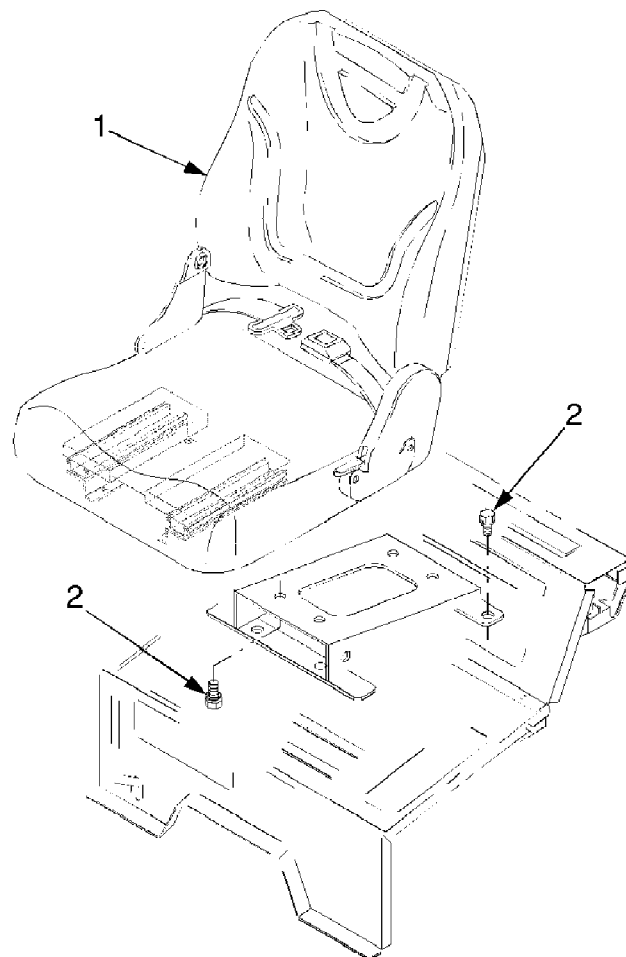

8354 Tractor
Seat Group

Ref #	Part Number	Qty	S/P/F	Description
1	DD-T2615-18501	1		Seat Ass'y
2	DD-01123-50820	4		Bolt
4	DD-T2615-18521	1		Seat
5	DDT261518501023	1		Rubber, Damper
6	DDT261518501022	1		Spring, Damper
7	DDT261518501025	1		Spring
8	DDT261518501017	1		Bracket, Link
9	DDT261518501016	1		Slide