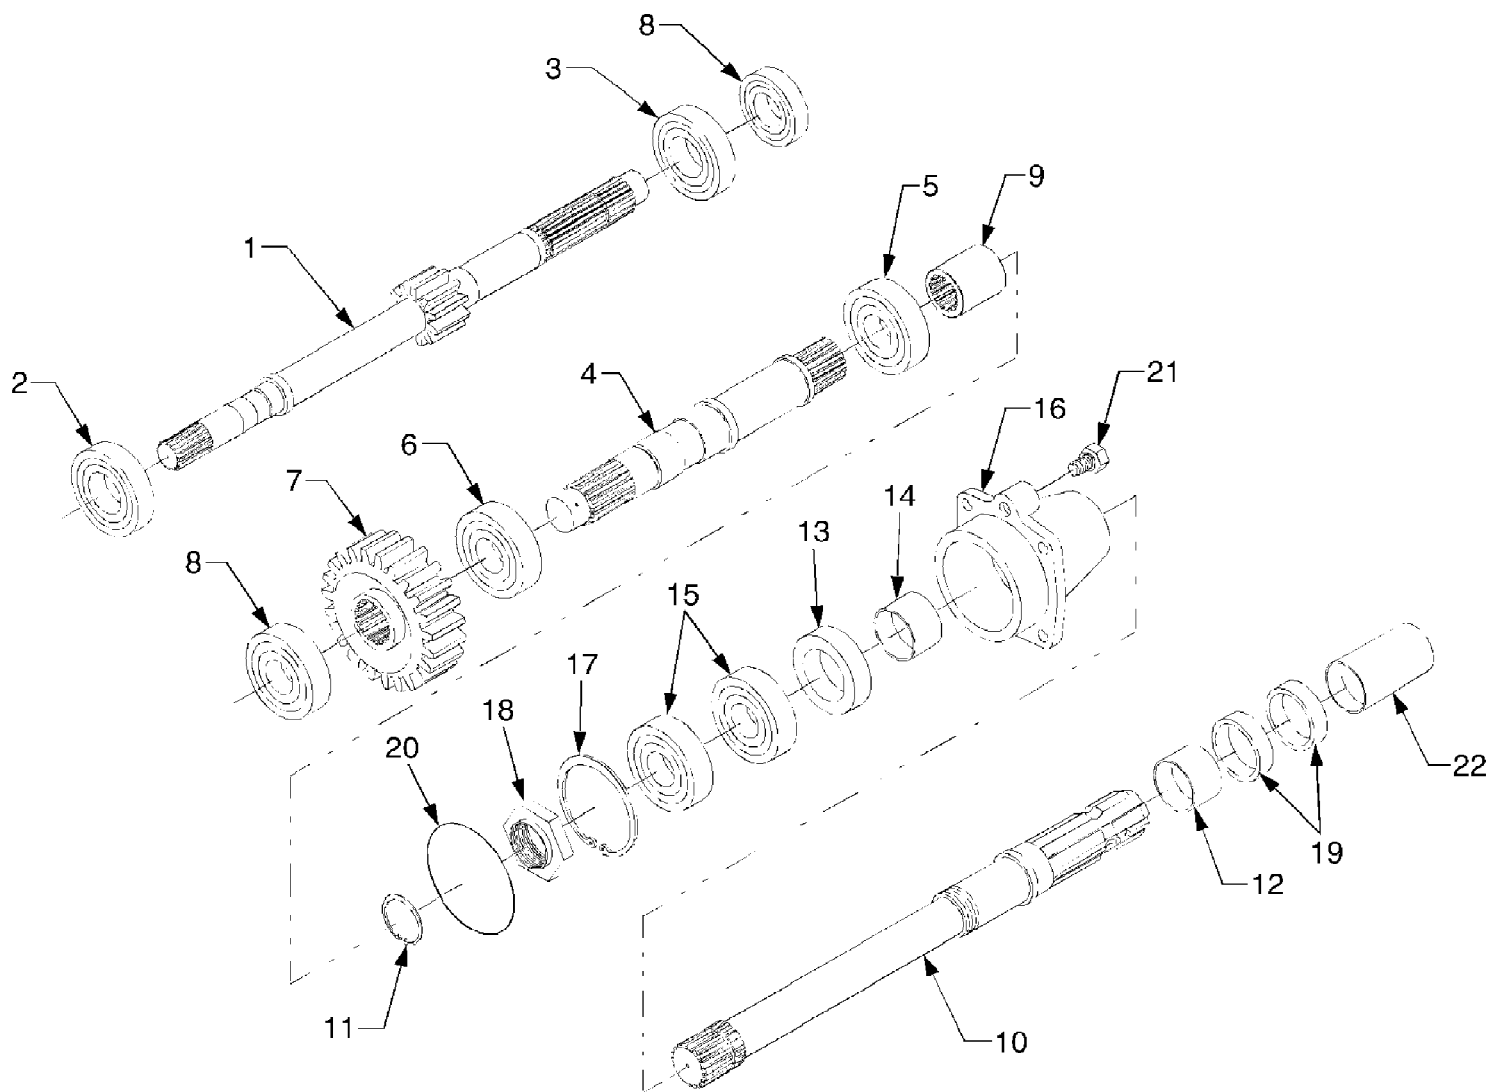

8354 Tractor
PTO Shaft Group

Page 148 of 202

Ref #	Part Number	Qty	S/P/F	Description
1	DD-T2615-25251	1		Shaft, 12 Gear
2	DD-08101-06207	1		Bearing, Ball
3	DD-38260-22161	1		Bearing, Ball
4	DD-T2610-25261	1		Shaft, PTO Drive
5	DD-08101-06006	1		Bearing, Ball
6	DD-08101-06206	1		Bearing, Ball
7	DD-T2615-25271	1		Gear, 30
8	DD-08101-06305	2		Bearing, Ball
9	DD-T2610-25281	1		Coupling
10	DD-T2610-25311	1		Shaft, PTO
11	DD-04612-00300	1		Cir-clip
12	DD-T4260-25392	1		Sleeve
13	DD-T4240-25361	1	S	Seal, Oil
14	DD-T4240-25351	1	S	Collar, Oil Seal
15	DD-T4240-25331	2		Bearing, Ball
16	DD-T4260-25411	1		Case, Bearing
17	DD-04611-00650	1		Cir-clip
18	DD-35340-25321	1		Nut
19	DD-T4260-13161	2		Seal, Oil
20	DD-04811-50800	1		O-ring
21	DD-01123-50832	4		Bolt
22	DD-76706-14811	1		Cover, PTO Shaft