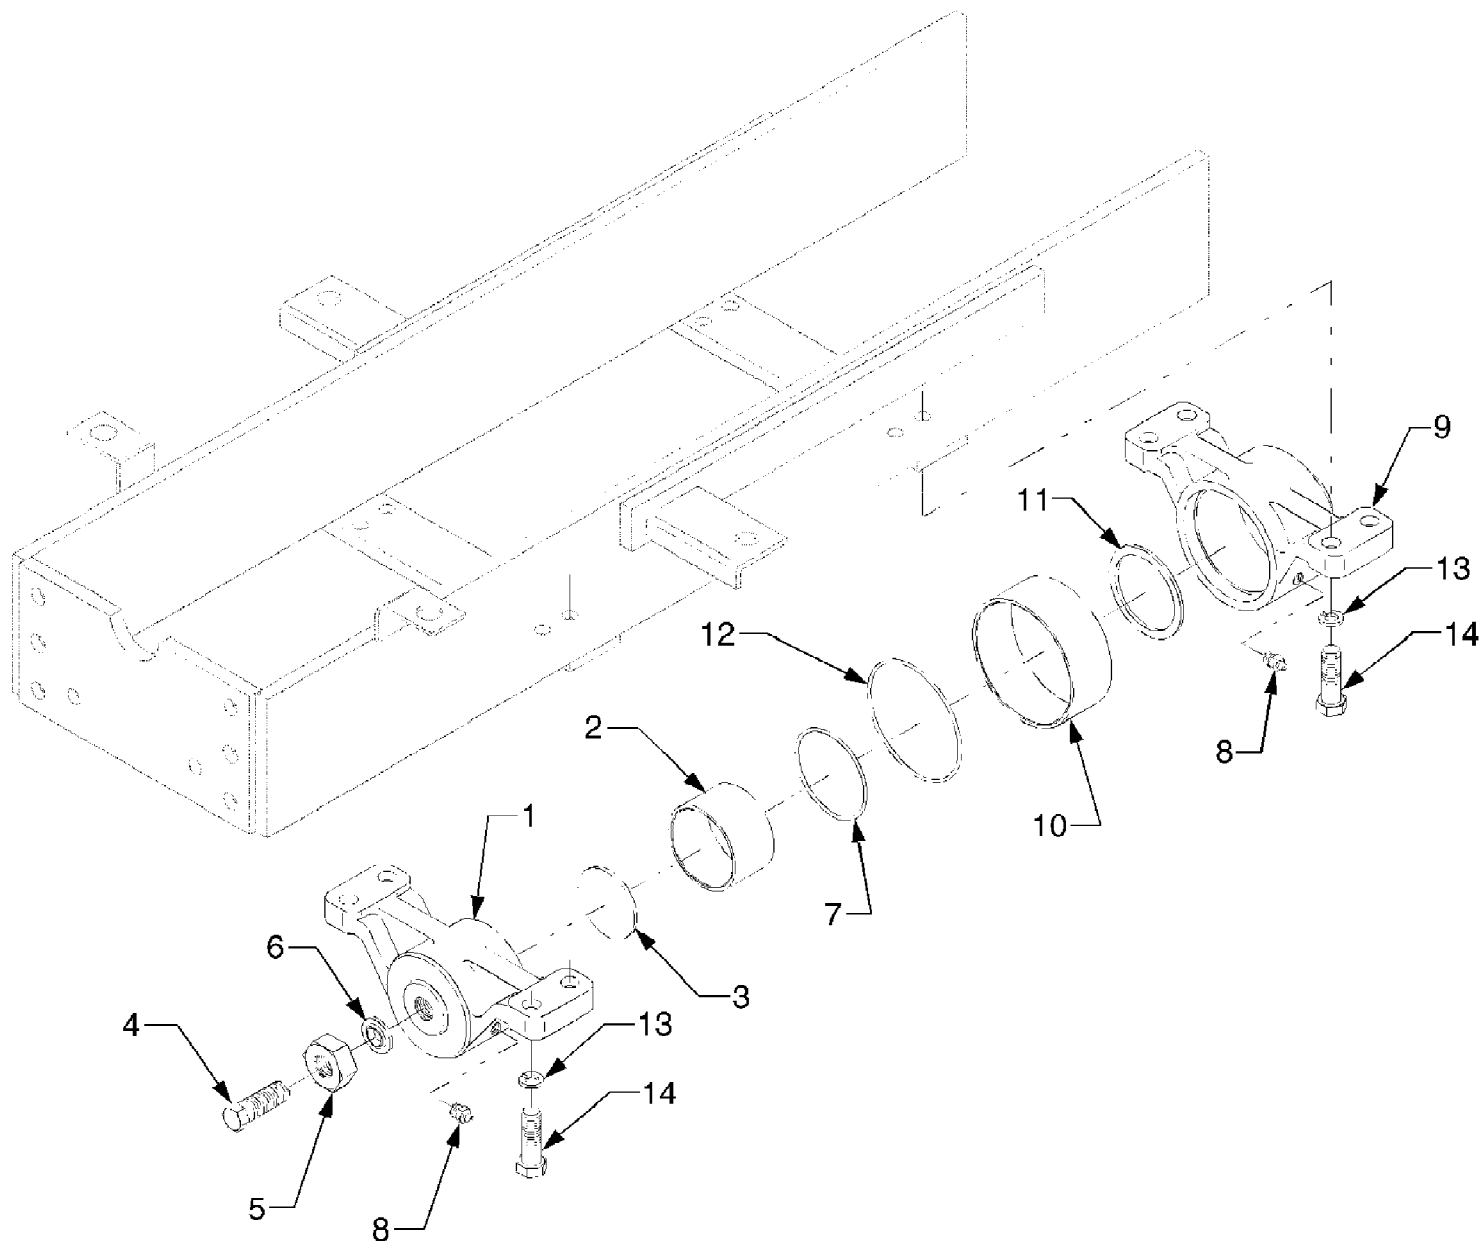

8354 Tractor
Front Axle Bracket

Page 68 of 202

Ref #	Part Number	Qty	S/P/F	Description
1	DD-T2630-41612	1		Bracket, Front
2	DD-T4520-43601	1		Dx-Bush
3	DD-38440-44673	1		Collar
4	DD-38630-44761	1		Bolt, Adjust
5	DD-02172-50160	1		Nut
6	DD-38440-44751	1		Washer, Seal
7	DD-04811-00490	1		O-Ring
8	DD-06613-10010	2		Nipple, Grease
9	DD-T2630-41622	1		Bracket, Rear
10	DD-T2630-41691	1		Dx-Bush
11	DD-84612-44640	1		Collar, Thrust
12	DD-04811-50700	1		O-Ring
13	DD-01176-51440	8		Bolt
14	DD-04512-50140	8		Washer, Spring