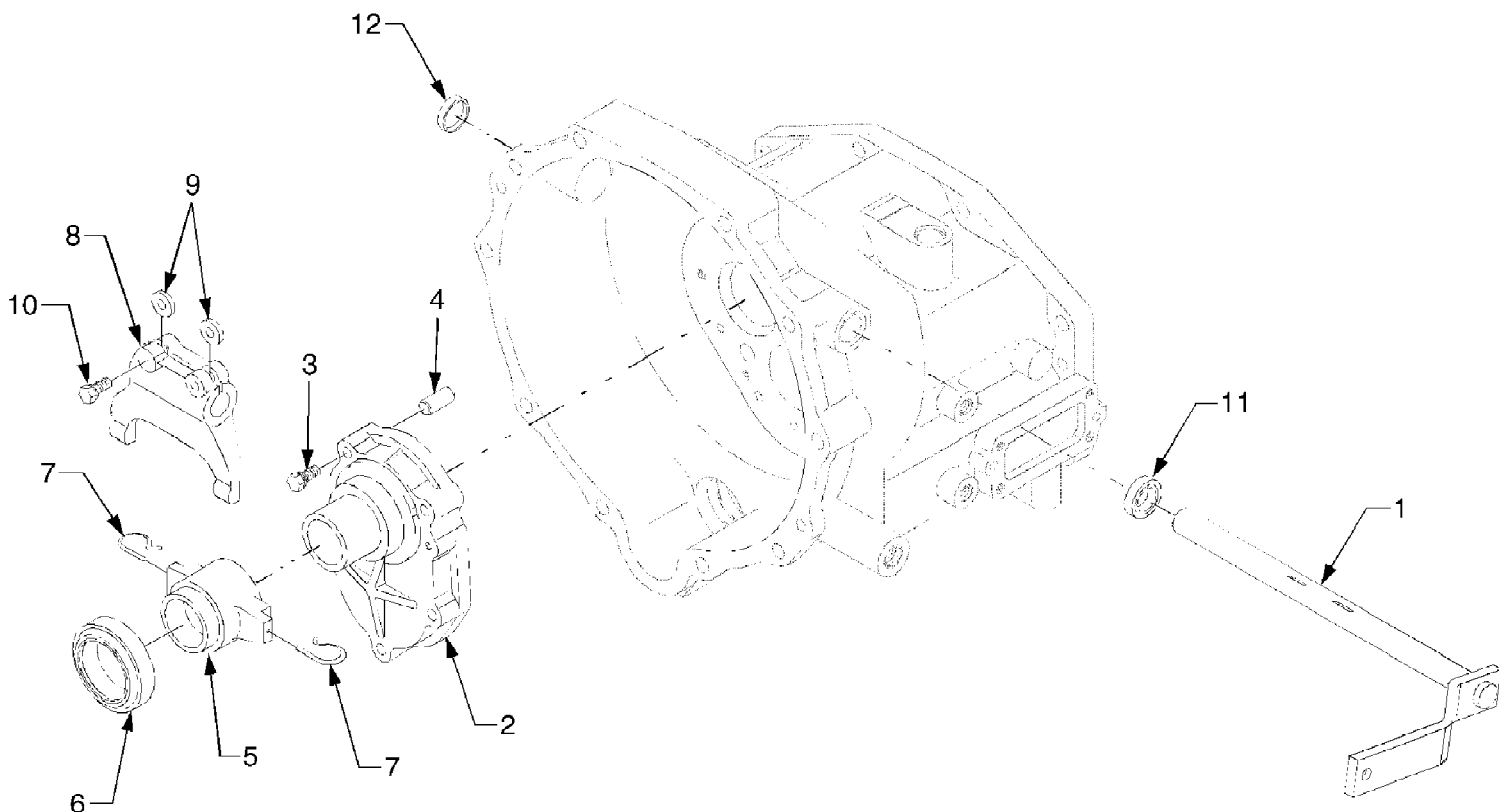

8354 Tractor
Clutch Lever

8354 Tractor
Clutch Lever

Page 34 of 202

Ref #	Part Number	Qty	S/P/F	Description
1	DD-T2610-14711	1		Lever, Main Clutch
2	DD-T2610-14751	1		Case, Propeller Shaft
3	DD-01123-50845	5		Bolt
4	DD-05012-00818	2		Pin, Straight
5	DD-T2610-14811	1		Hub, Clutch Release
6	DD-T2610-14831	1		Bearing, Release
7	DD-T2610-14852	2		Clamp, Fork
8	DD-T2610-14721	1		Fork, Clutch Release
9	DD-T2280-14781	2		Key, Fork
10	DD-01123-50825	2		Bolt
11	DD-09500-20328	1		Seal, Oil
12	DD-T4520-14872	1		Cap, Seal