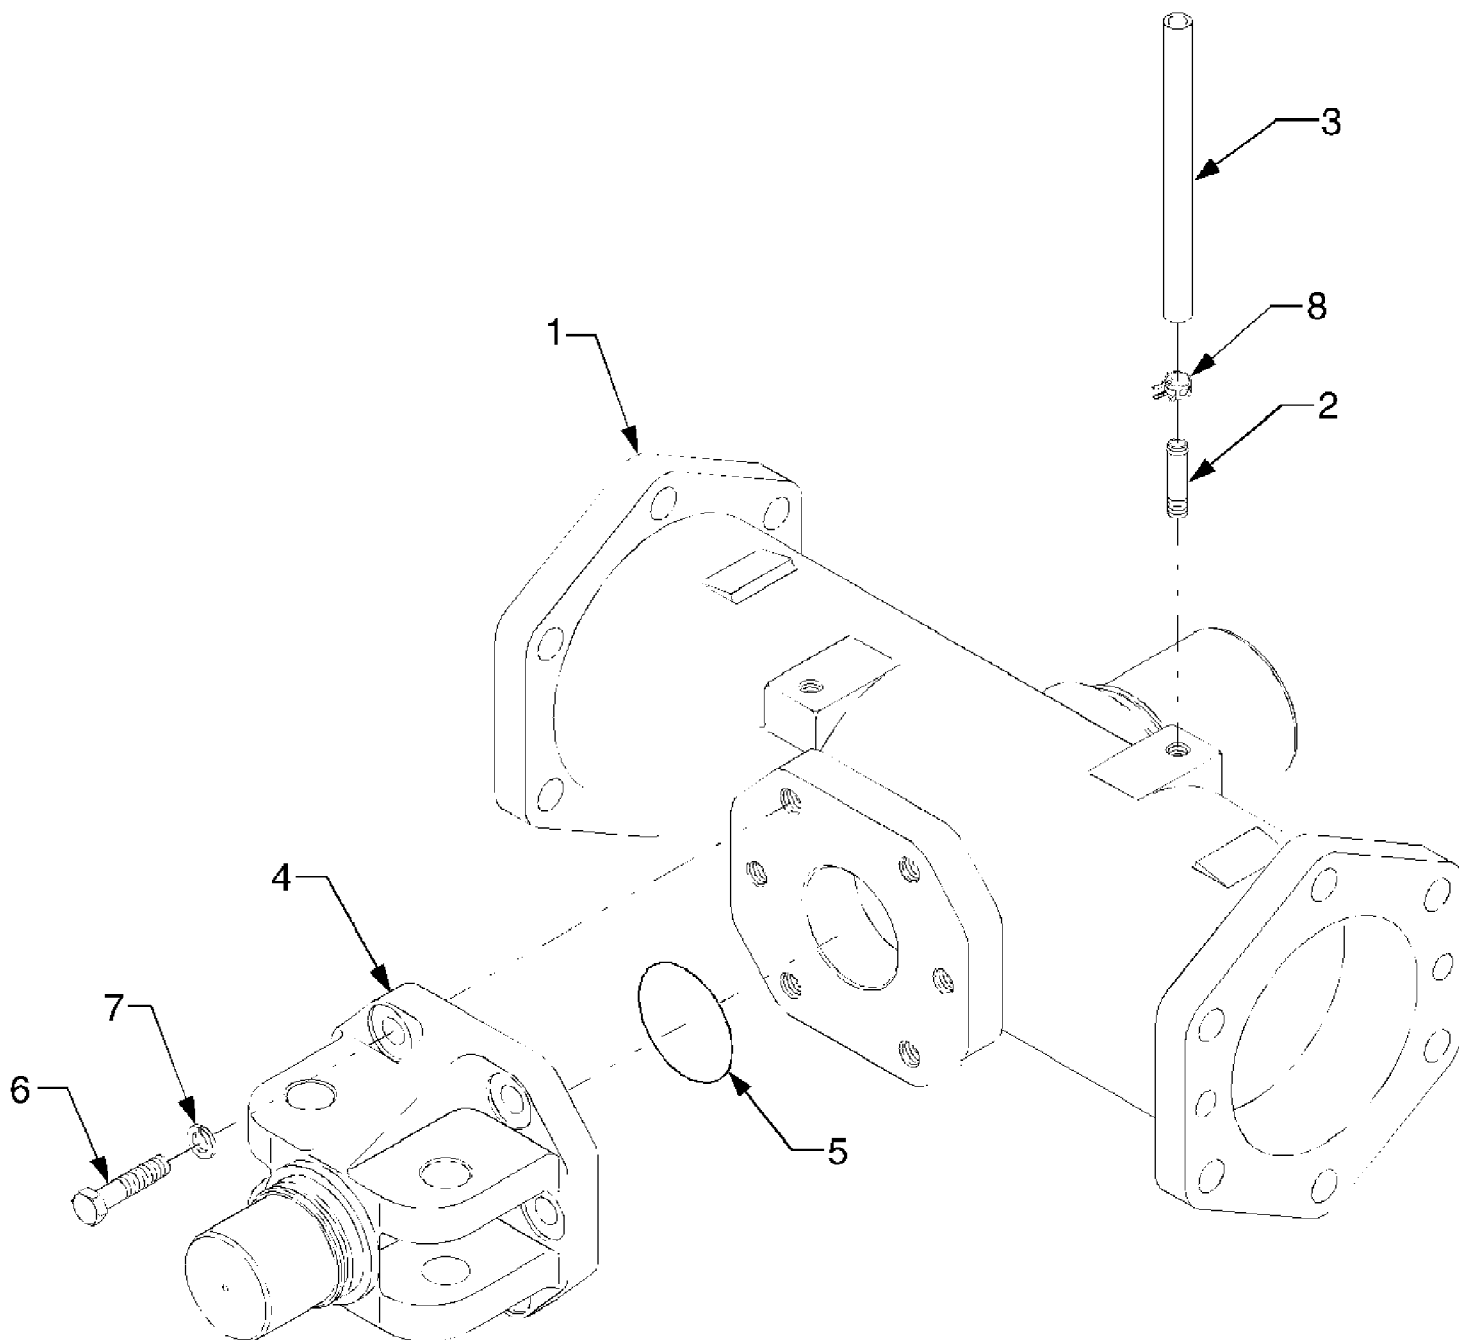

8354 Tractor
Front Axle Support Group

Page 76 of 202

Ref #	Part Number	Qty	S/P/F	Description
1	DD-T2625-42143	1		Support, Front Axle
2	DD-T2630-42161	1		Pipe
3	DD-15301-72440	1		Pipe, Over Flow
4	DD-T2630-41653	1		Pin, Center
5	DD-04811-00490	1		O-Ring
6	DD-01173-51235	6		Bolt
7	DD-04512-50120	6		Washer, Spring
8	DD-15301-72470	1		Clip, Pipe