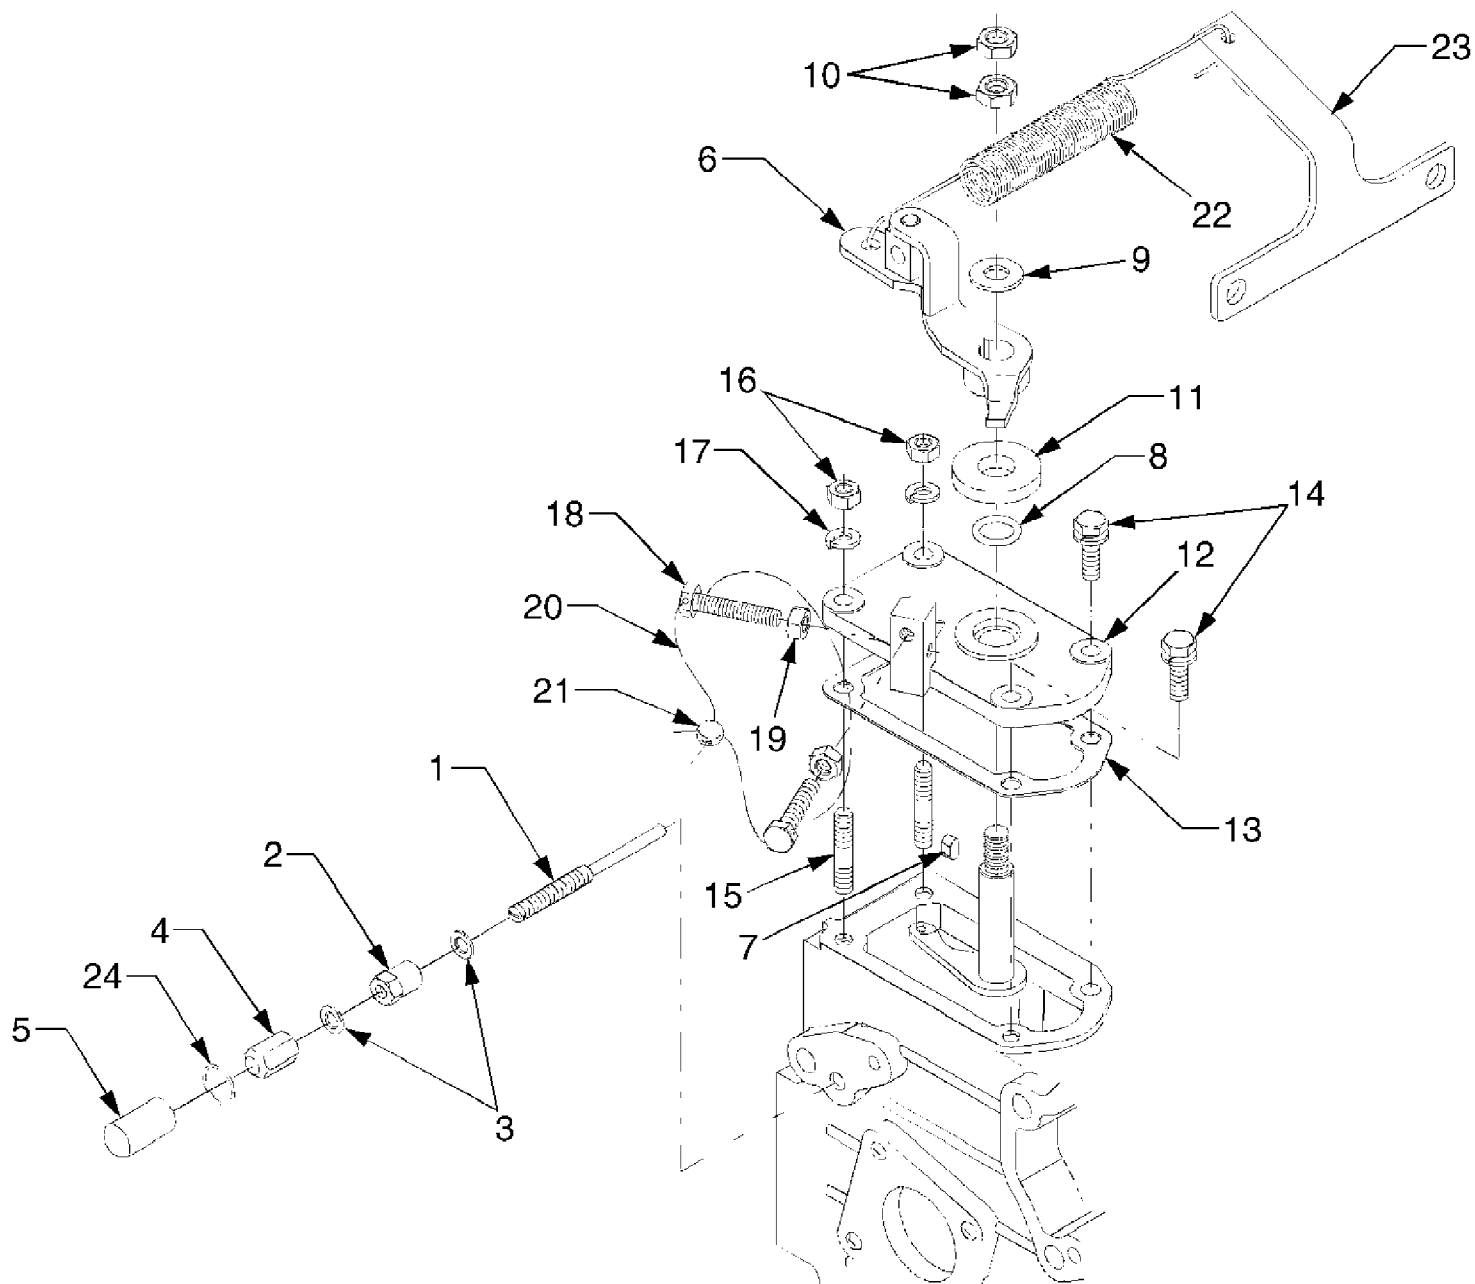

8354 Tractor
Speed Control Plate

Page 174 of 202

Ref #	Part Number	Qty	S/P/F	Description
1	DD-15601-54121	1		Bolt, Adjusting
2	DD-E6305-92021	1		Nut
3	DD-E6305-96652	2		Gasket
4	DD-E6305-54221	1		Nut, Cap
5	DD-E6305-54421	1		Cap
6	DD-E5611-57152	1		Lever, Speed Control
7	DD-05712-00408	1		Key
8	DD-04811-00120	1		O-ring
9	DD-04013-50080	1		Washer, Plain
10	DD-02112-50080	2		Nut
11	DD-17011-57383	1		Plate, Friction
12	DD-E5800-57111	1		Plate, Speed Control
13	DD-E5800-57211	1		Gasket, Control Plate
14	DD-01023-50620	2		Bolt
15	DD-01518-50622	2		Stud
16	DD-02056-50060	2		Nut
17	DD-04512-50060	2		Washer, Spring
18	DD-15108-57284	2		Stopper
19	DD-02056-50060	2		Nut
20	DD-07811-11210	1		Wire
21	DD-07918-00001	1		Lead, Sealing
22	DD-52200-41921	1		Spring
23	DD-E6305-41291	1		Support, Spring
24	DD-E6305-54281	1		Ring, Snap