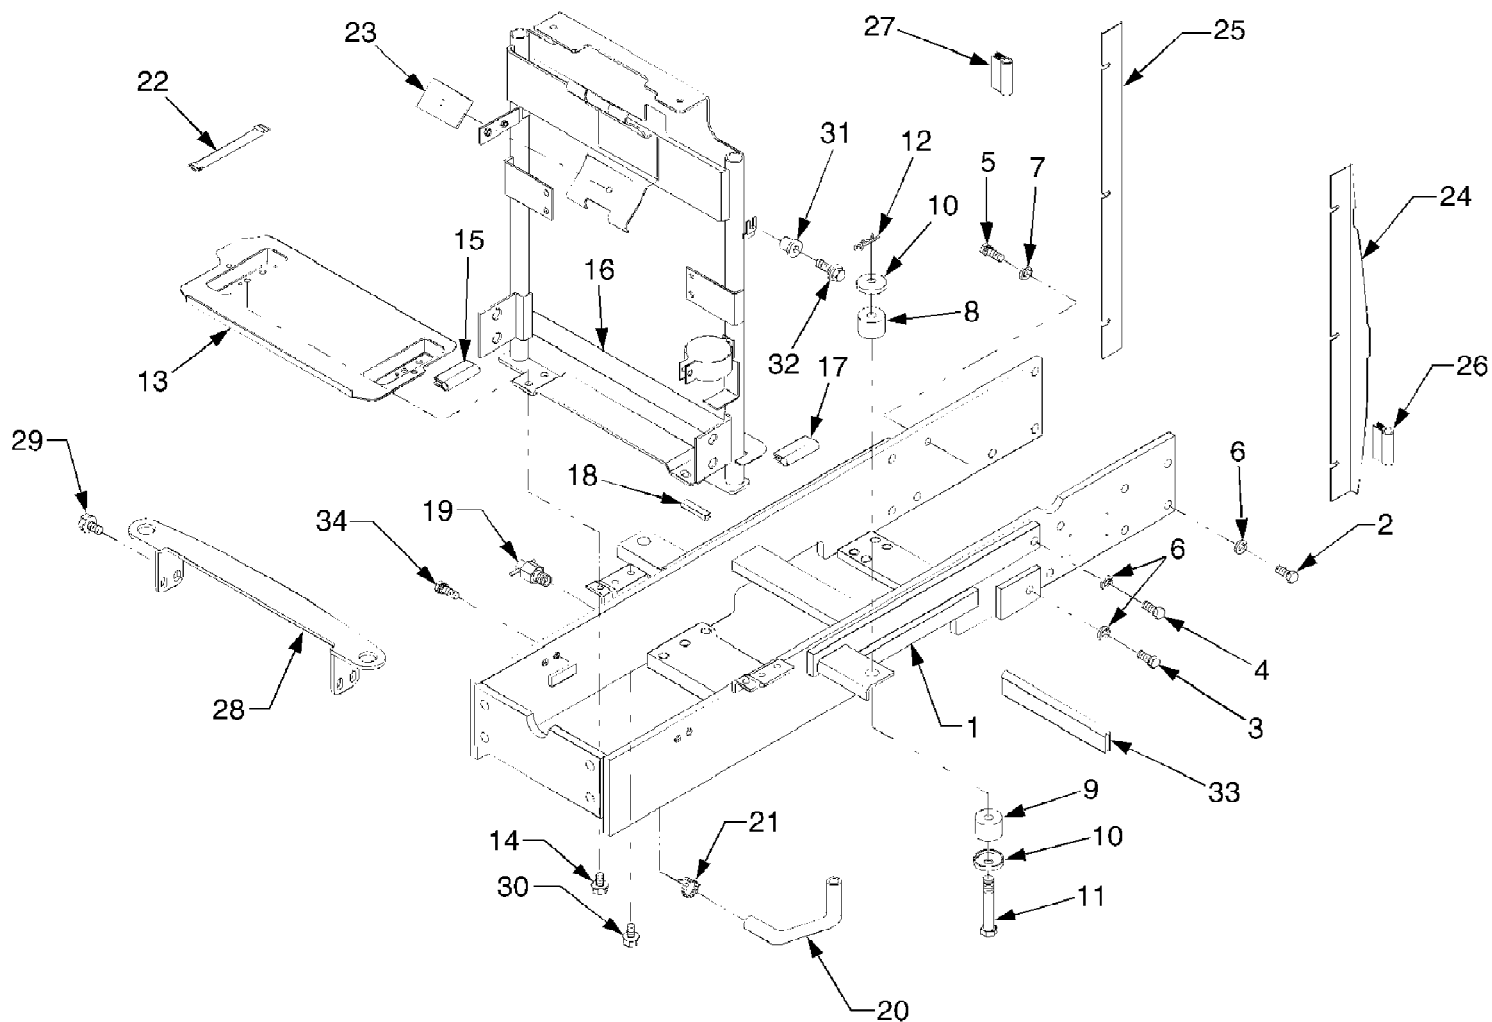

8354 Tractor
Front Axle Frame Group

8354 Tractor
Front Axle Frame Group

Page 72 of 202

Ref #	Part Number	Qty	S/P/F	Description
1	DD-T2625-50012	1		Frame, Front Axle
2	DD-01176-51235	10		Bolt
3	DD-01176-51250	2		Bolt
4	DD-01175-51240	2		Bolt
5	DD-01176-51030	1		Bolt
6	DD-04512-50120	14		Washer, Spring
7	DD-04512-50100	1		Washer, Spring
8	DD-15111-72181	2		Cushion
9	DD-15111-72191	2		Cushion
10	DD-T2240-13202	4		Washer
11	DD-15108-72382	2		Bolt
12	DD-05515-51000	2		Pin, Snap
13	DD-T4620-50213	1		Support, Battery
14	DD-01123-50825	4		Bolt
15	DD-T4620-50273	2		Rubber
16	DD-T4680-50314	1		Support, Aircleaner
17	DD-T4620-50341	1		Rubber
18	DD-T4620-50351	2		Cushion
19	DD-76KD-0121-2	1		Cock, Drain
20	DD-T4620-50281	1		Pipe, Drain
21	DD-T4340-38241	2		Band, Pipe
22	DD-38325-13981	2		Band, Aircleaner)
23	DD-T4240-13972	2		Cushion
24	DD-T4620-50363	1		Plate (LH)
25	DD-T4620-50373	1		Plate (RH)
26	DD-T4680-50383	1	/P	Rubber
27	DD-T4680-50392	1		Rubber
28	DD-T4681-50021	1		Bracket
29	DD-01125-50825	4		Bolt
30	DD-01123-50820	2		Bolt
31	DD-T4620-50672	2		Rubber, Cushion
32	DD-01754-50820	2		Bolt, Flange
33	DD-T4680-50461	1		Rubber
34	DD-01123-50820	1		Bolt