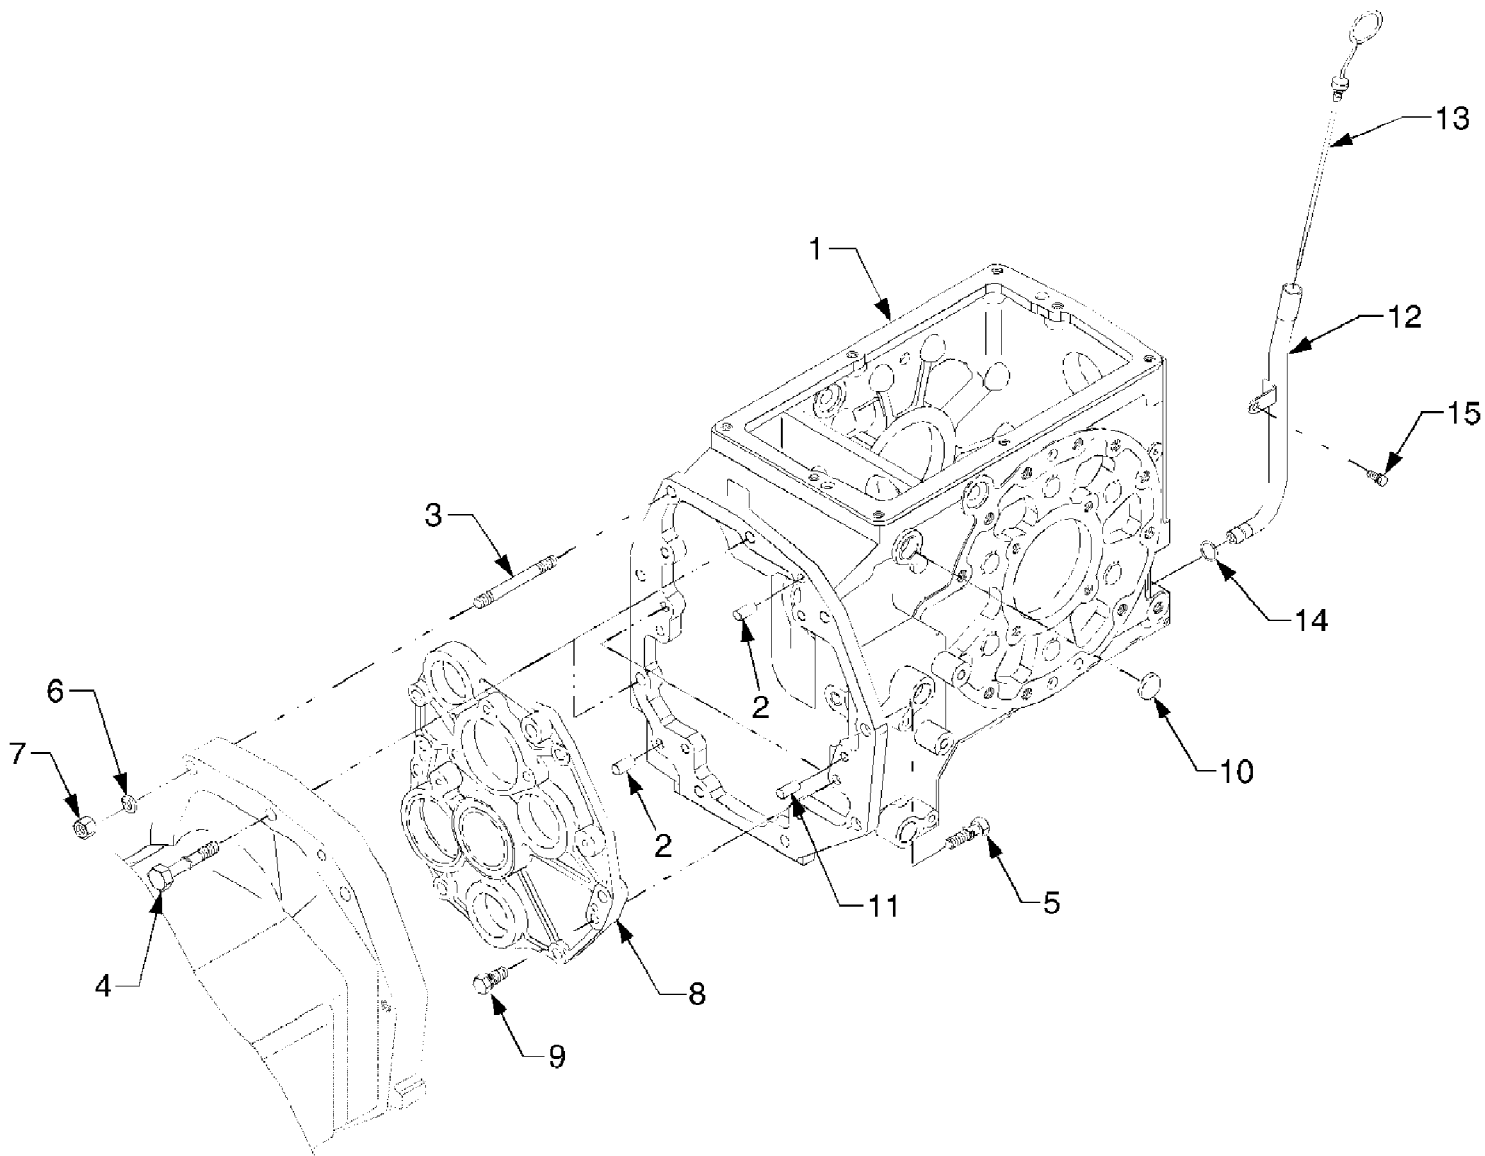

8354 Tractor
Transmission Case

Page 192 of 202

Ref #	Part Number	Qty	S/P/F	Description
1	DD-T2610-21118	1		Case, Transmission
2	DD-05012-01018	2		Pin, Straight
3	DD-01574-51260	5		Stud
4	DD-01133-51260	2		Bolt
5	DD-01133-51235	2		Bolt
6	DD-04512-50120	5		Washer, Spring
7	DD-02176-50120	5		Nut
8	DD-T2610-21123	1		Cover, Bearing
9	DD-01133-51038	6		Bolt
10	DD-T2610-21911	1		Plug, Expansion
11	DD-05012-01018	2		Pin, Straight
12	DD-T2630-25451	1		Guide, Oil Gauge
13	DD-T4810-25904	1		Gauge, Oil
14	DD-04811-10110	1		O-ring
15	DD-01023-50612	1		Bolt