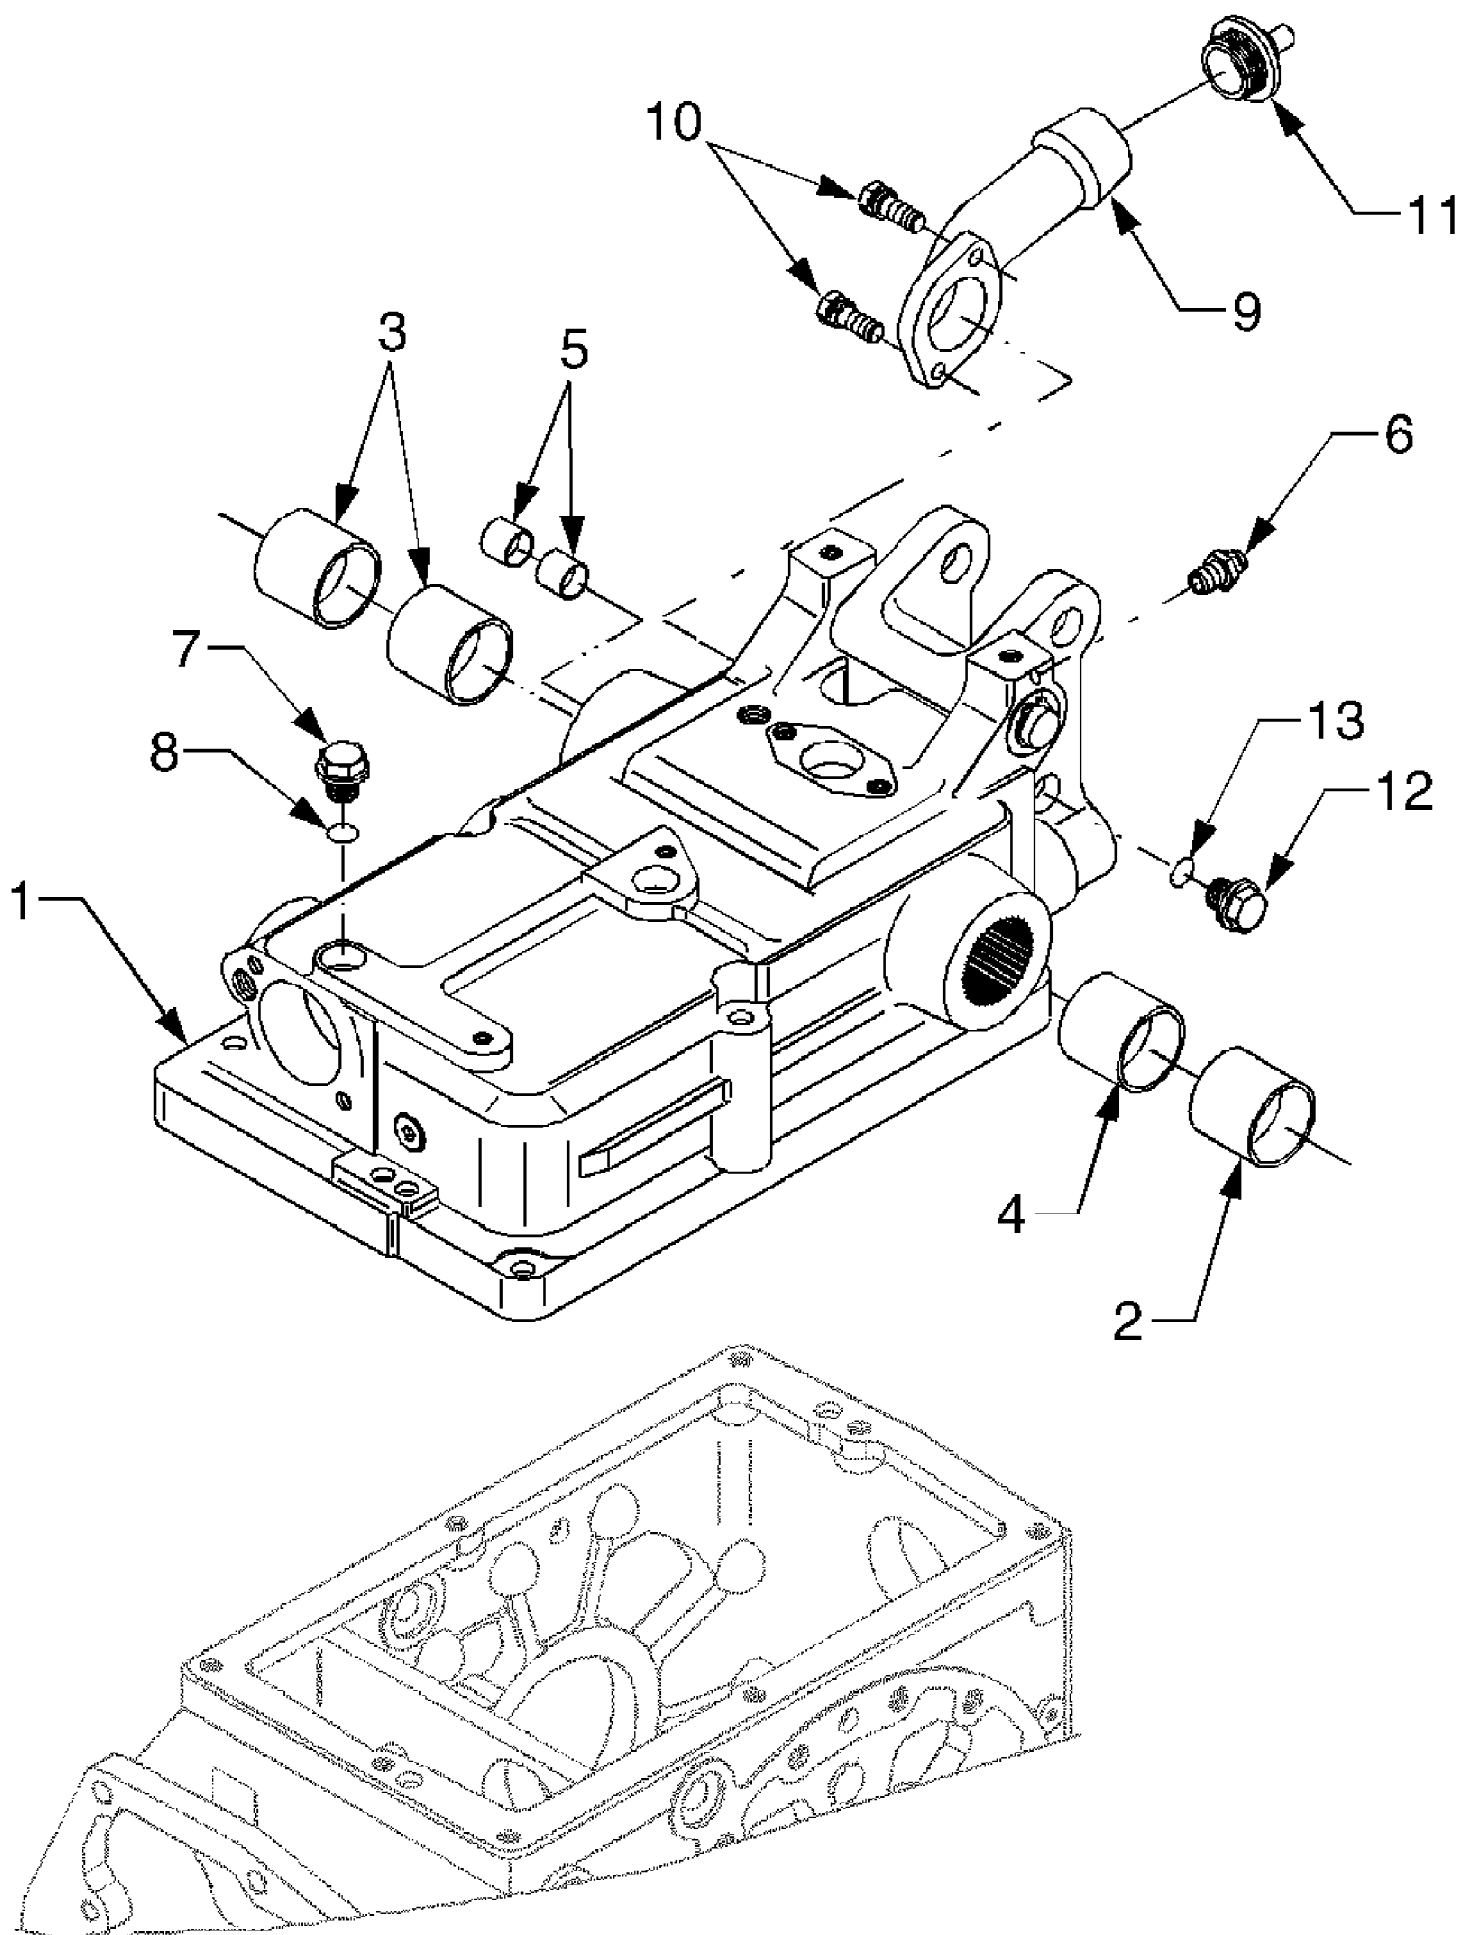

8354 Tractor
Transmission Cover Plate

Page 196 of 202

Ref #	Part Number	Qty	S/P/F	Description
1	DD-T2610-37115	1	S	Transmission Cover Plate
2	DD-08511-04530	1		Bush
3	DD-08511-05040	2		Bush
4	DD-08511-04540	1		Bush
5	DD-08511-01615	2		Bush
6	DD-06613-10010	2		Nipple, Grease
7	DD-06311-55010	1		Plug
8	DD-04810-00800	1		O-Ring
9	DD-T2610-35001	1		Inlet, Oil
10	DD-01123-50820	2		Bolt
11	DD-T4680-36002	1		Breather, Air
12	DD-06331-45010	1		Plug
13	DD-04717-01000	1		Washer, Seal