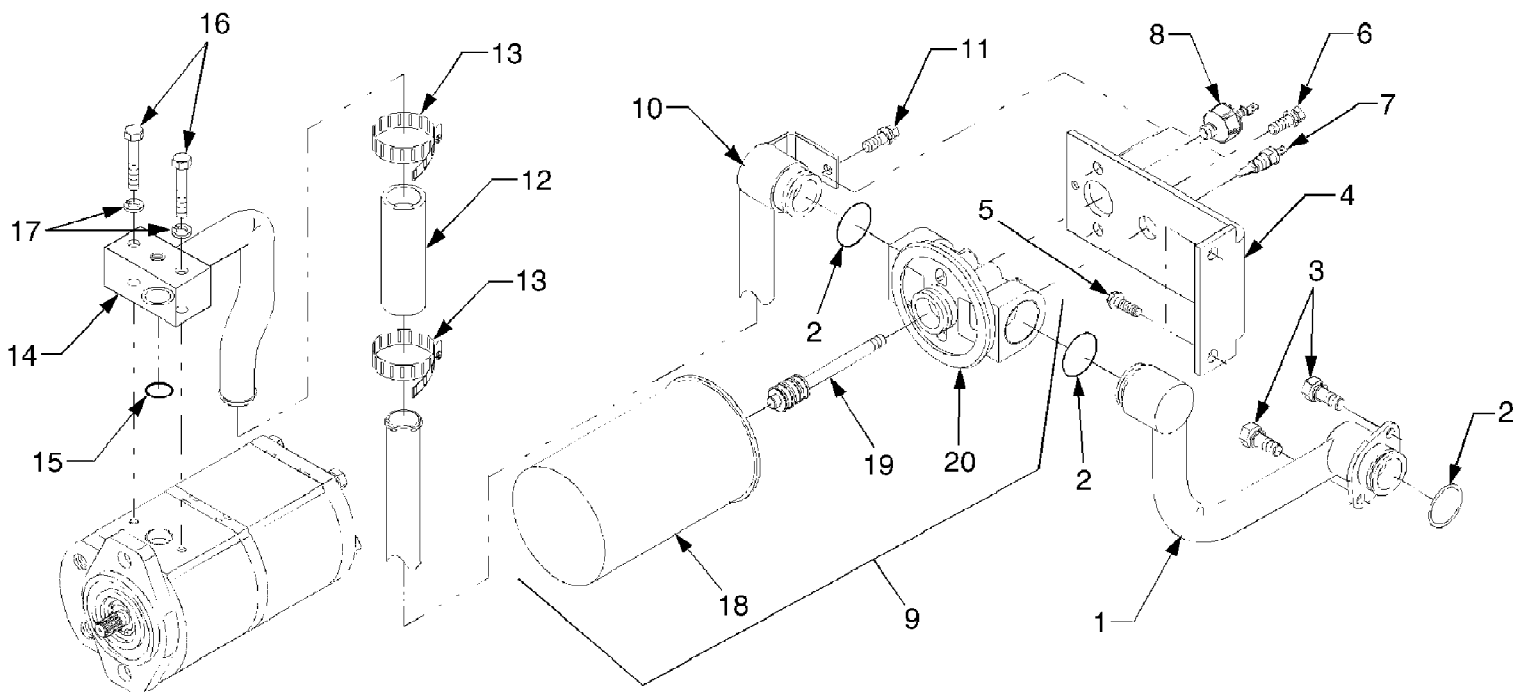

8354 Tractor
Suction Pipe Group

8354 Tractor
Suction Pipe Group

Page 182 of 202

Ref #	Part Number	Qty	S/P/F	Description
1	DD-T2610-38002	1		Pipe 1, Suction
2	DD-04810-00320	3		O-Ring
3	DD-01123-50820	2		Bolt
4	DD-T2610-38051	1		Support, Filter
5	DD-01133-51020	2		Bolt
6	DD-01133-51030	2		Bolt
7	DD-T4340-38751	1		Sensor, Thermostat
8	DD-T4340-38762	1		Sensor, Vacuum
9	DD-T4620-38021	1		Hydraulic Filter Ass'y Includes Ref. Nos. 18 thru 20
10	DD-T2610-38011	1		Pipe 2, Suction
11	DD-01125-50814	1		Bolt
12	DD-84612-37770	1		Pipe, Rubber
13	DD-31355-38191	2		Band, Pipe
14	DD-T2620-38073	1		Pipe 3, Suction
15	DD-04810-00220	1		O-Ring
16	DD-01153-50850	2		Bolt
17	DD-04512-50080	2		Washer, Spring
18	DD-T4620-38031	1	S	Filter, Hydraulic
19	DD-T4260-38841	1		Magnetic Ass'y
20	DD-T4620-38041	1		Bracket, Filter