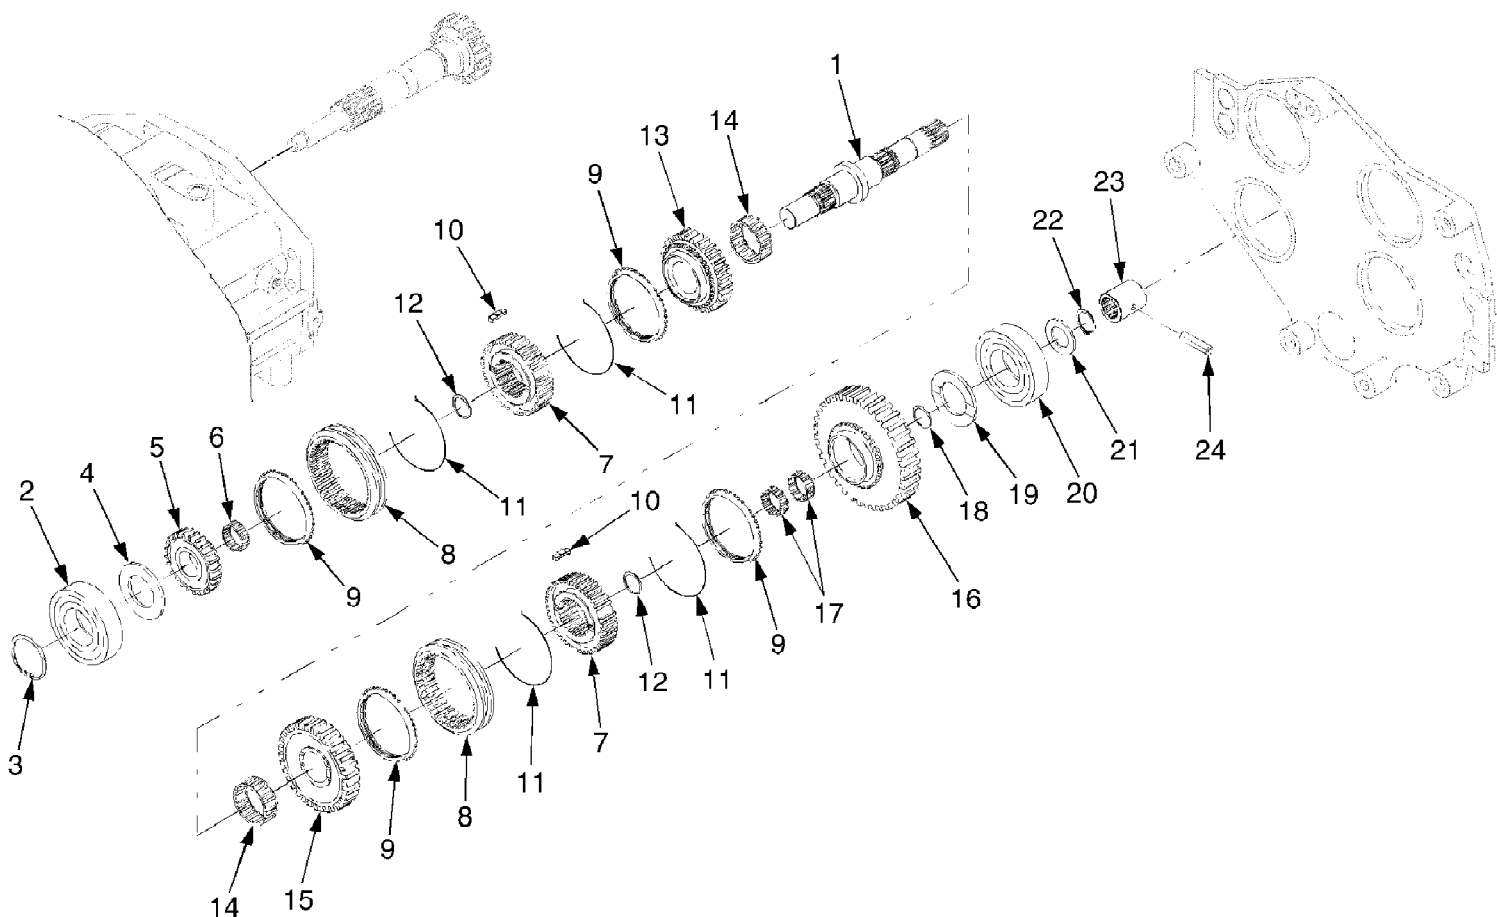

8354 Tractor
Counter Shaft Group

8354 Tractor
Counter Shaft Group

Page 38 of 202

Ref #	Part Number	Qty	S/P/F	Description
1	DD-T2610-21611	1		Shaft, Counter
2	DD-T2610-21621	1		Bearing, Ball
3	DD-04611-00250	1		Cir-clip
4	DD-T2305-21761	1		Collar, Thrust
5	DD-T2610-21713	1		Gear, 24
6	DD-08822-53020	1		Bearing, Needle
7	DD-T2610-21772	2		Hub, Synchro
8	DD-T2610-21753	2	S	Shifter
9	DD-T4240-21792	4		Ring, Synchronize
10	DD-T2610-21812	6		Key, Synchronize
11	DD-38360-21781	4		Spring
12	DD-T2610-14541	2		Cir-clip
13	DD-T2610-21722	1		Gear, 29
14	DD-08823-23727	2		Bearing, Needle
15	DD-T2610-21731	1		Gear, 33
16	DD-T2610-21742	1		Gear, 36
17	DD-08822-53013	2		Bearing, Needle
18	DD-37150-21791	1		Cir-clip
19	DD-37150-21761	1		Collar, Thrust
20	DD-08101-06305	1		Bearing, Ball
21	DD-34150-21561	1		Collar
22	DD-04612-00250	1		Cir-clip
23	DD-37805-44521	1		Coupling
24	DD-05411-00635	1		Pin, Spring