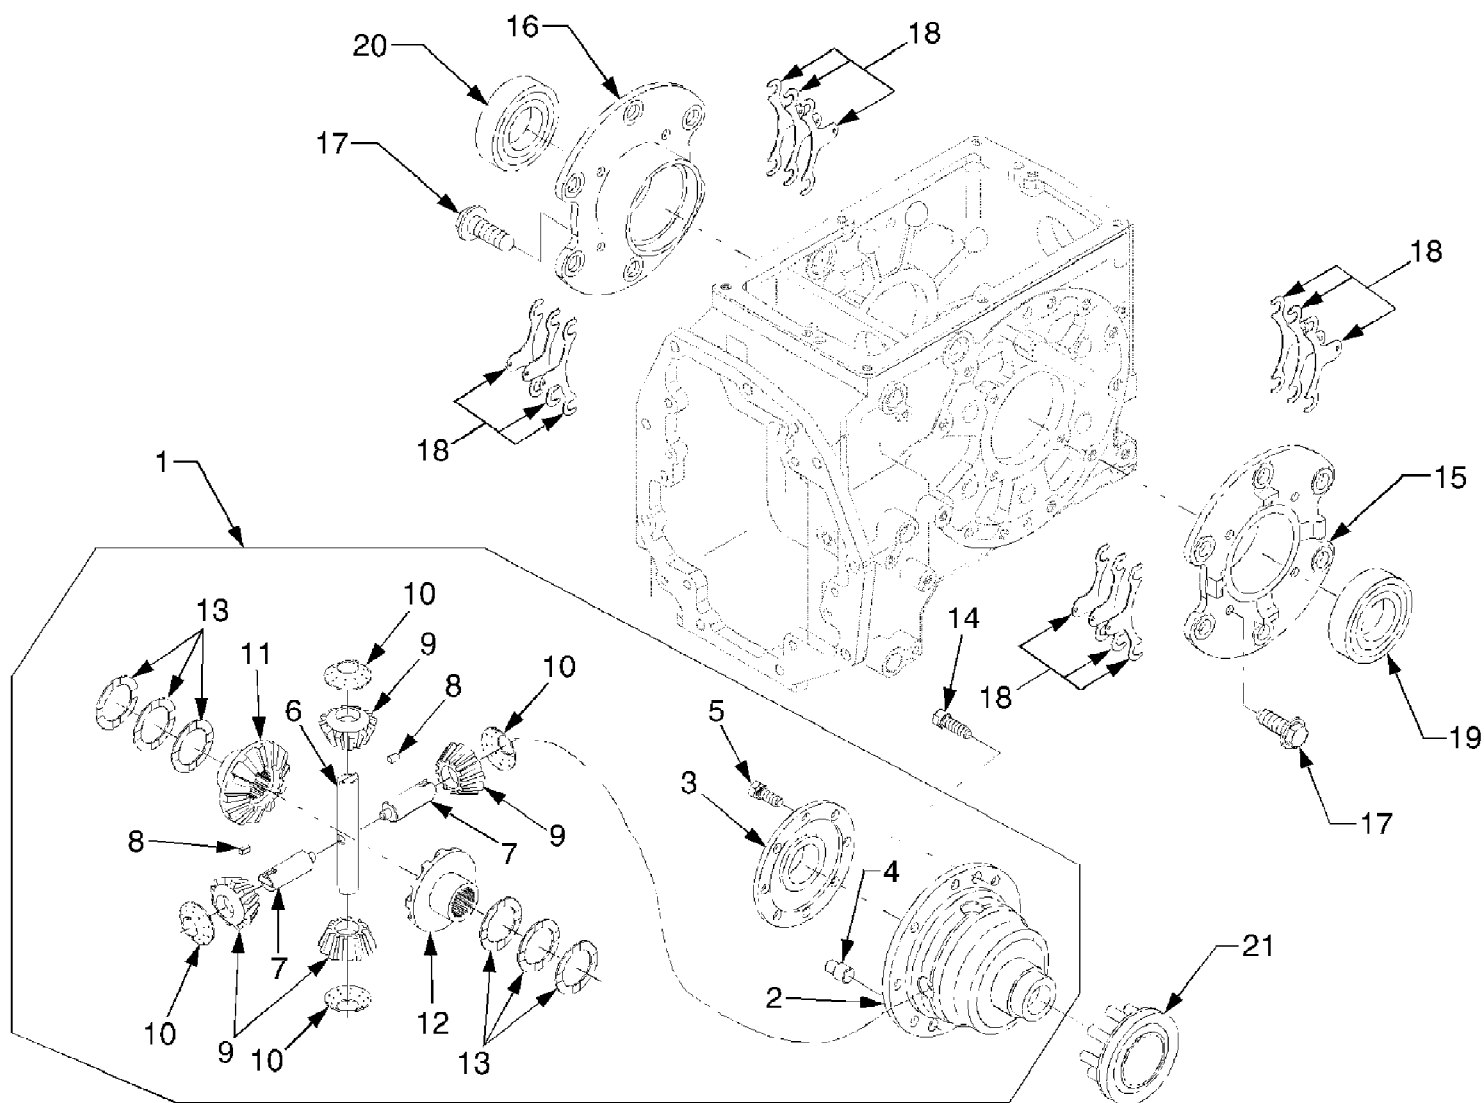

8354 Tractor
Rear Differential System

Ref #	Part Number	Qty	S/P/F	Description
1	DD-T4620-26102	1		Differential System
2	DD-38240-26515	1		Case, Differential System
3	DD-38240-26523	1		Cap
4	DD-37300-28172	2		Pin, Straight
5	DD-01133-51025	8		Bolt
6	DD-38430-26343	1		Shaft, 1 Differential Pinion
7	DD-38430-26333	2		Shaft, 2 Differential Pinion
8	DD-31220-26281	2		Key
9	DD-T2240-26353	4		Pinion, Differential
10	DD-31220-26392	4		Washer, Differential Pinion
11	DD-37300-26432	1		Gear, Differential Side (RH)
12	DD-37300-26442	1		Gear, Differential Side (LH)
13	DD-38240-26472	2		Washer, Differential (1.7)
	DD-37300-26481	2		Washer, Differential (1.5)
	DD-37300-26491	2		Washer, Differential (1.6)
14	DD-37800-43871	8		Bolt
15	DD-T4620-26561	1		Case, Differential Bearing (LH)
16	DD-T4620-26551	1		Case, Differential Bearing (RH)
17	DD-01133-51030	8		Bolt
18	DD-37150-26161	8		Shim (T 0.2)
	DD-37150-26171	4		Shim (T 0.1)
	DD-37150-26181	4		Shim (T 0.5)
19	DD-08711-30209	1		Bearing, Taper Roller
20	DD-08711-32011	1		Bearing, Taper Roller
21	DD-37300-26614	1		Shift, Differential Lock