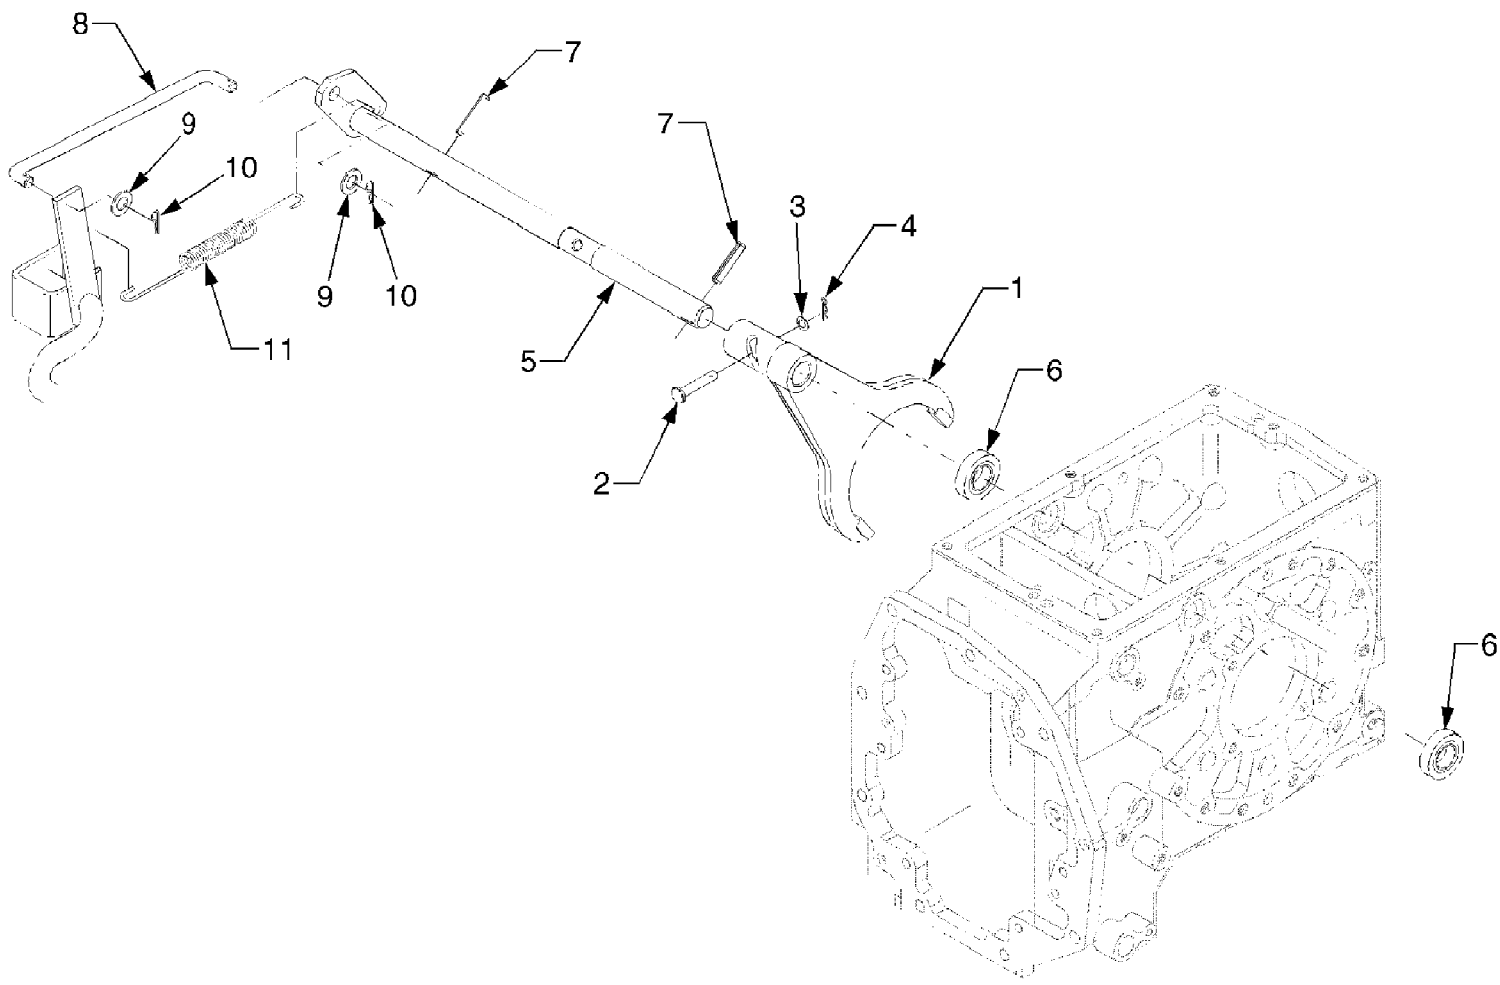

8354 Tractor
Differential Lock Fork Group

8354 Tractor
Differential Lock Fork Group

Page 50 of 202

Ref #	Part Number	Qty	S/P/F	Description
1	DD-T4240-26632	1		Fork, Differential Lock
2	DD-31355-26621	1		Pin
3	DD-04013-50060	1	/P	Washer, Plain
4	DD-52300-34111	1		Pin, Snap
5	DD-T2610-26682	1		Shaft, Differential Lock
6	DD-09500-16287	2		Seal, Oil
7	DD-05411-00635	2		Pin, Spring
8	DD-T2610-65013	1		Rod, Differential Lock
9	DD-04011-50100	2		Washer, Plain
10	DD-05525-51000	2		Pin, Snap
11	DD-T2305-26641	1		Spring