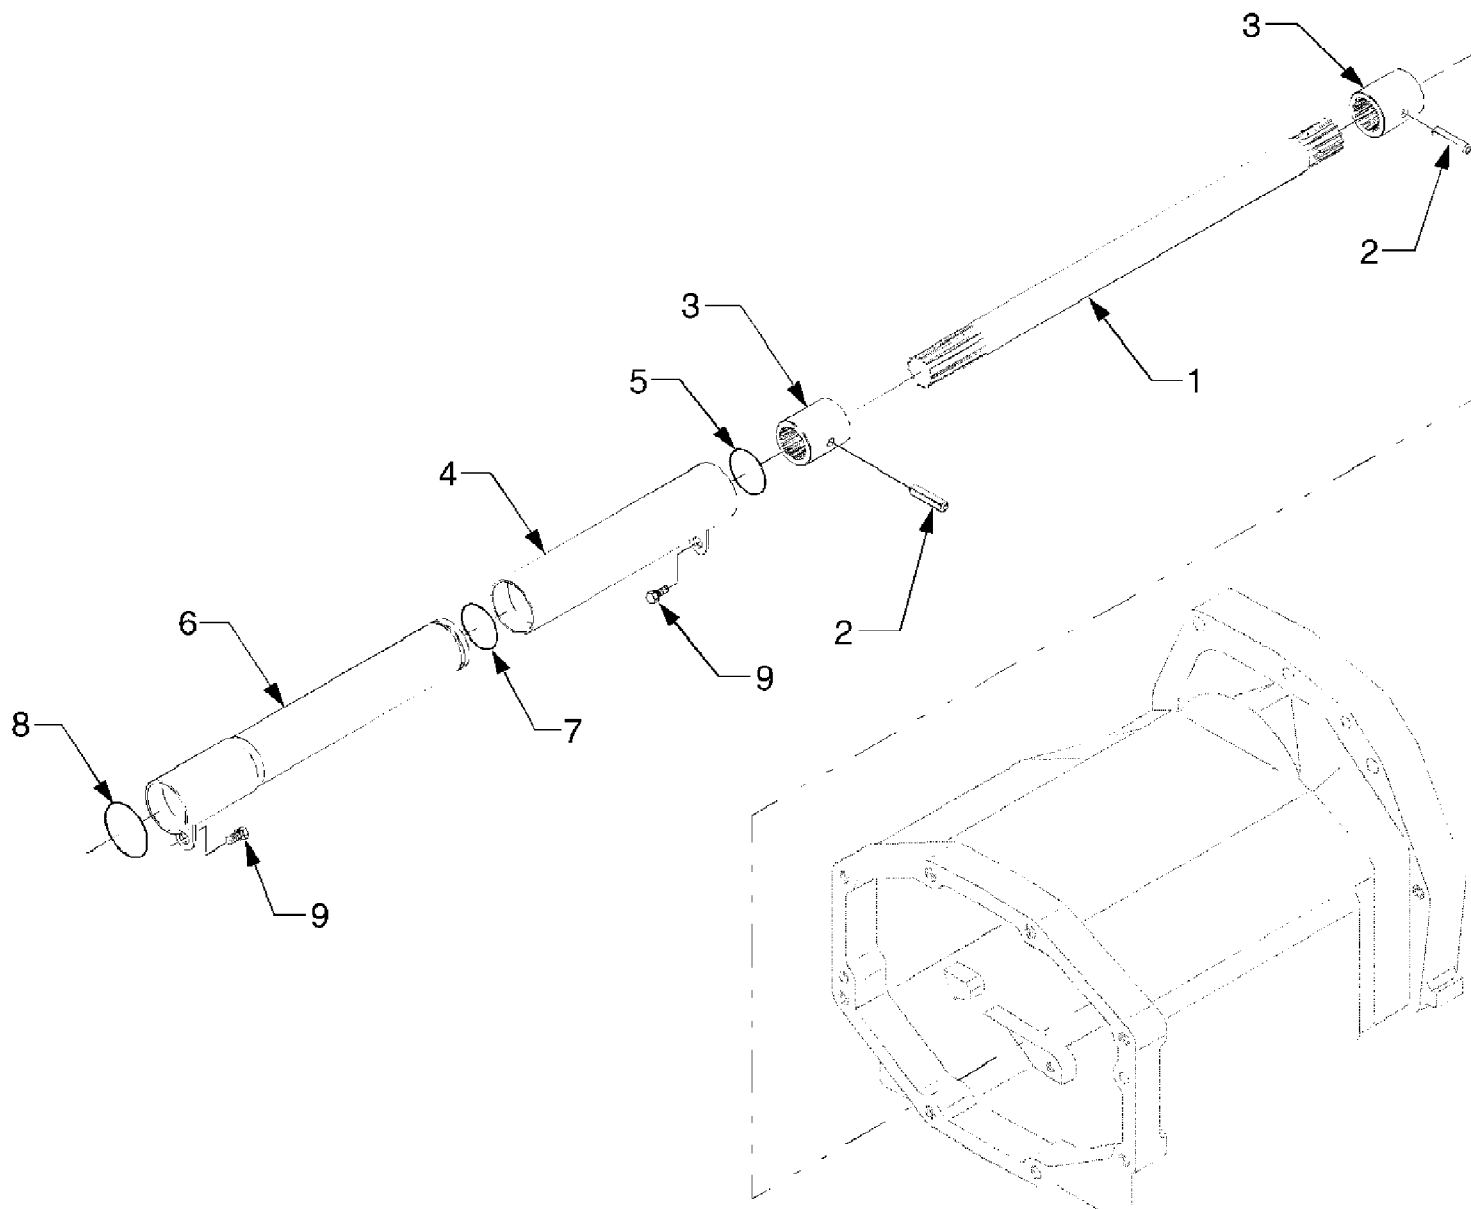

8354 Tractor
Propeller Shaft Group

Page 140 of 202

Ref #	Part Number	Qty	S/P/F	Description
1	DD-T2620-44584	1		Shaft 2, Propeller
2	DD-05411-00636	2		Pin, Spring
3	DD-T4620-44592	2		Coupling
4	DD-T2620-44591	1		Cover, Propeller
5	DD-04811-06420	1		O Ring
6	DD-T2620-44622	1		Cover 2, Propeller
7	DD-04811-06350	1		O-Ring
8	DD-04811-00420	1		O-Ring
9	DD-01123-50816	2		Bolt