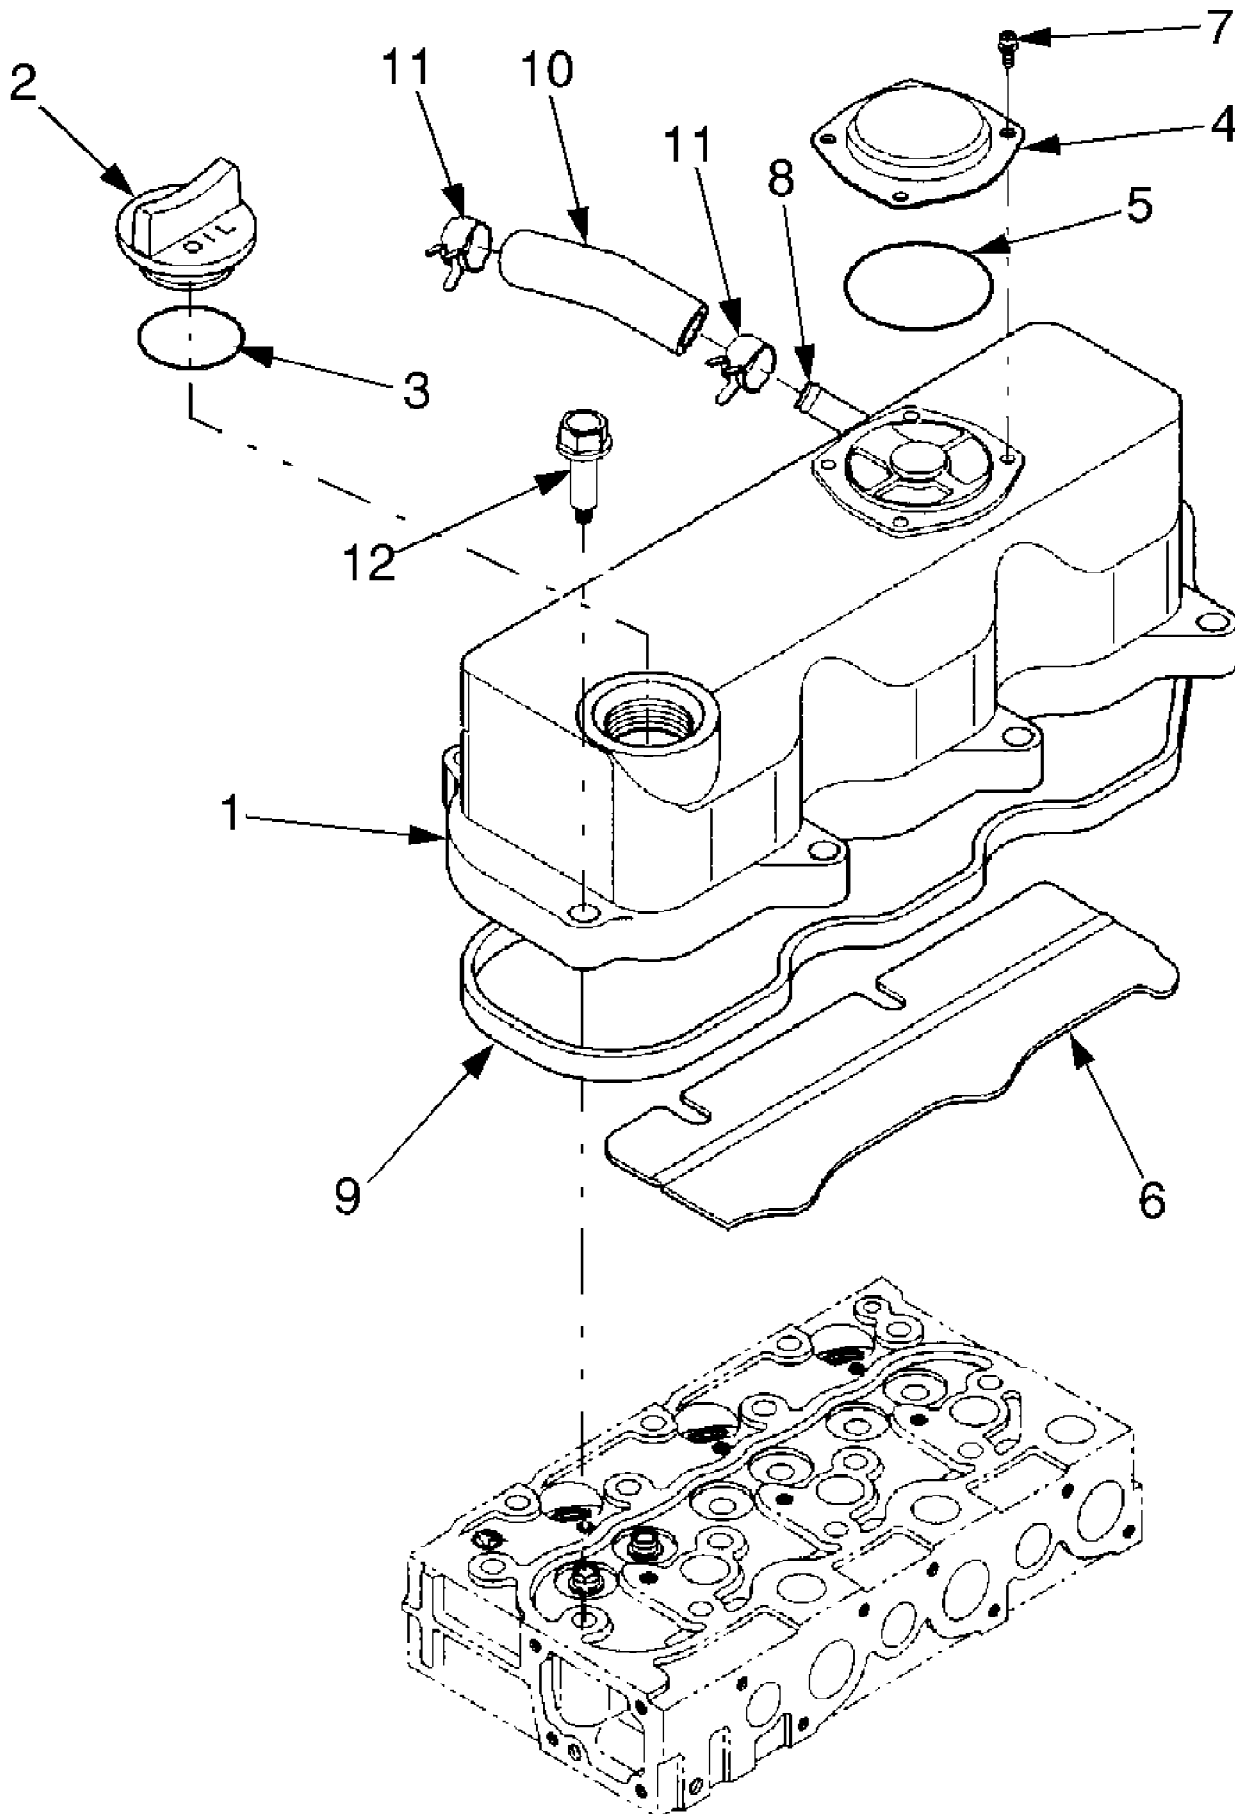

S.N. 3185-01332 & ABOVE

8354 Tractor
Cylinder Head Cover S.N. 3185-01332 & Above

Ref #	Part Number	Qty	S/P/F	Description
	DD-E5850-14502	1		Cover Head Ass'y Includes Ref. Nos. 1 thru 9
1	DD-E5850-14512	1		Cover, Cylinder Head
2	DD-E5500-33142	1		Plug, Oil Filler
3	DD-04811-50300	1		O-Ring
4	DD-E6510-14532	1		Cover, Valve
5	DD-E6510-14671	1		O-Ring
6	DD-E5850-14561	1		Oil Protector
7	DD-03024-50510	4		Screw
8	DD-E6510-05551	1		Connector, Airbreather
9	DD-E5850-14521	1		Gasket, Head Cover
10	DD-E5850-05511	1		Pipe, Breather
11	DD-09318-88180	2		Clamp, Hose
12	DD-E6510-33661	3		Gasket