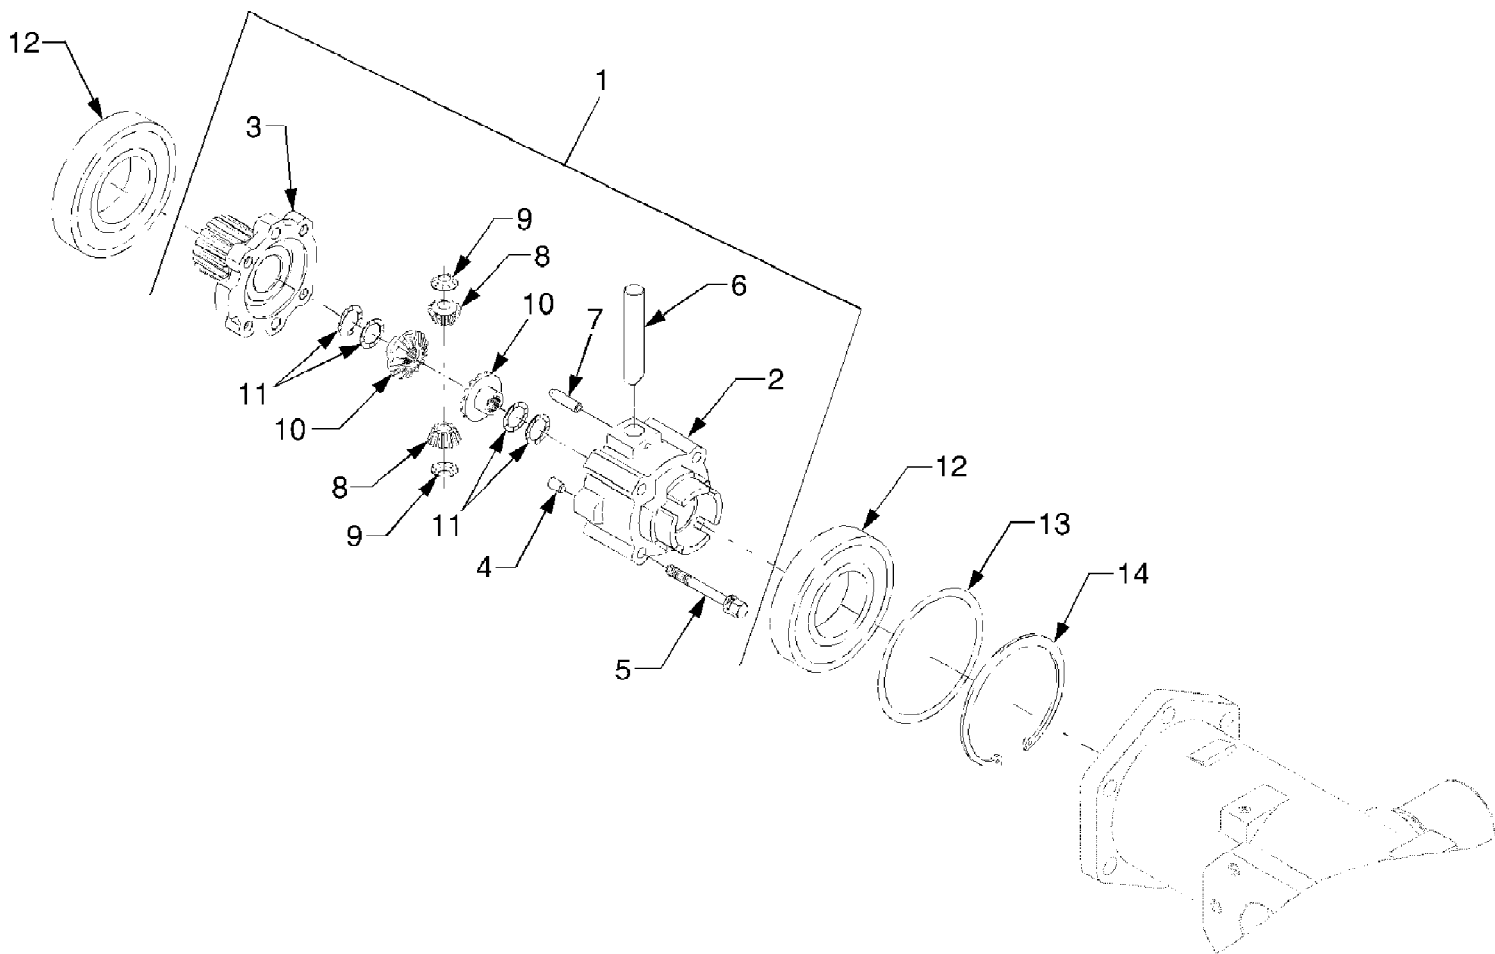

8354 Tractor
Front Differential Group

8354 Tractor
Front Differential Group

Page 78 of 202

Ref #	Part Number	Qty	S/P/F	Description
1	DD-T2630-43101	1		Front Differential Ass'y
2	DD-T2630-43121	1		Case, Front Differential
3	DD-T2630-42321	1		Cover, Differential Case
4	DD-05012-01018	2		Pin, Straight
5	DD-01133-51075	4		Bolt
6	DD-T2630-43111	1		Shaft, Differential Pinion
7	DD-T4520-43171	1		Pin, Straight
8	DD-T4520-43131	2		Pinion, Differential
9	DD-T4520-43151	2		Washer, Differential Side
10	DD-T4520-43141	2		Gear, Differential Side
11	DD-T4520-43071	2		Shim (T 0.8)
	DD-T4520-43081	2		Shim (T 1.0)
	DD-T4520-43091	2		Shim (T 1.2)
12	DD-08101-06212	2		Bearing, Ball
13	DD-T2630-43011	1		Shim (T 0.8)
	DD-T2630-43021	1		Shim (T 1.0)
	DD-T2630-43031	1		Shim (T 1.2)
	DD-T2630-43041	1		Shim (T 2.0)
	DD-T2630-43051	1		Shim (T 2.3)
14	DD-T2630-42981	1		Cir-clip