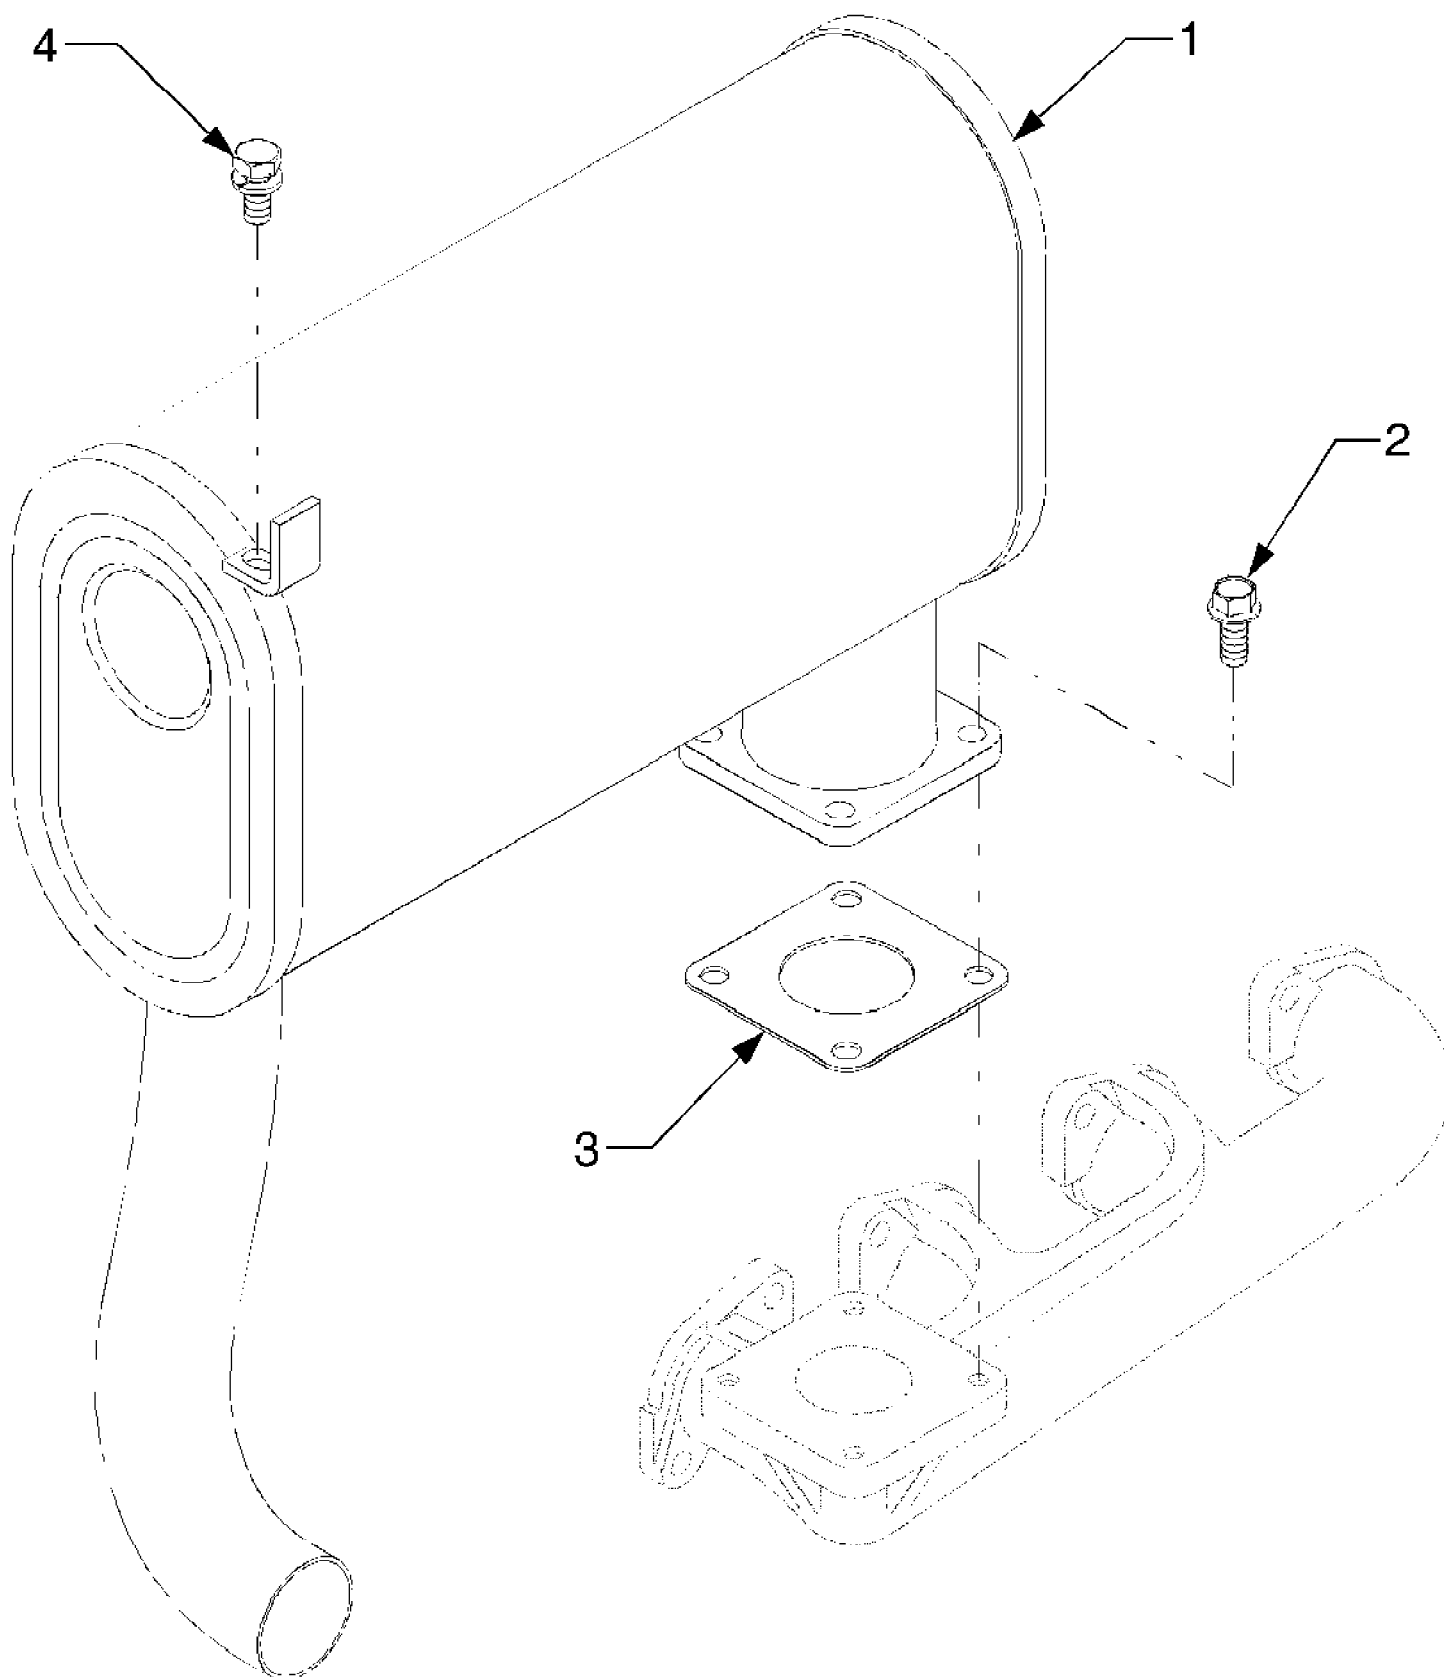

8354 Tractor
Muffler

Ref #	Part Number	Qty	S/P/F	Description
1	DD-E5800-12122	1	/P	Muffler
2	DD-01754-50822	4		Bolt, Flange
3	DD-E5800-12371	1		Gasket, Muffler
4	DD-01123-50820	1		Bolt