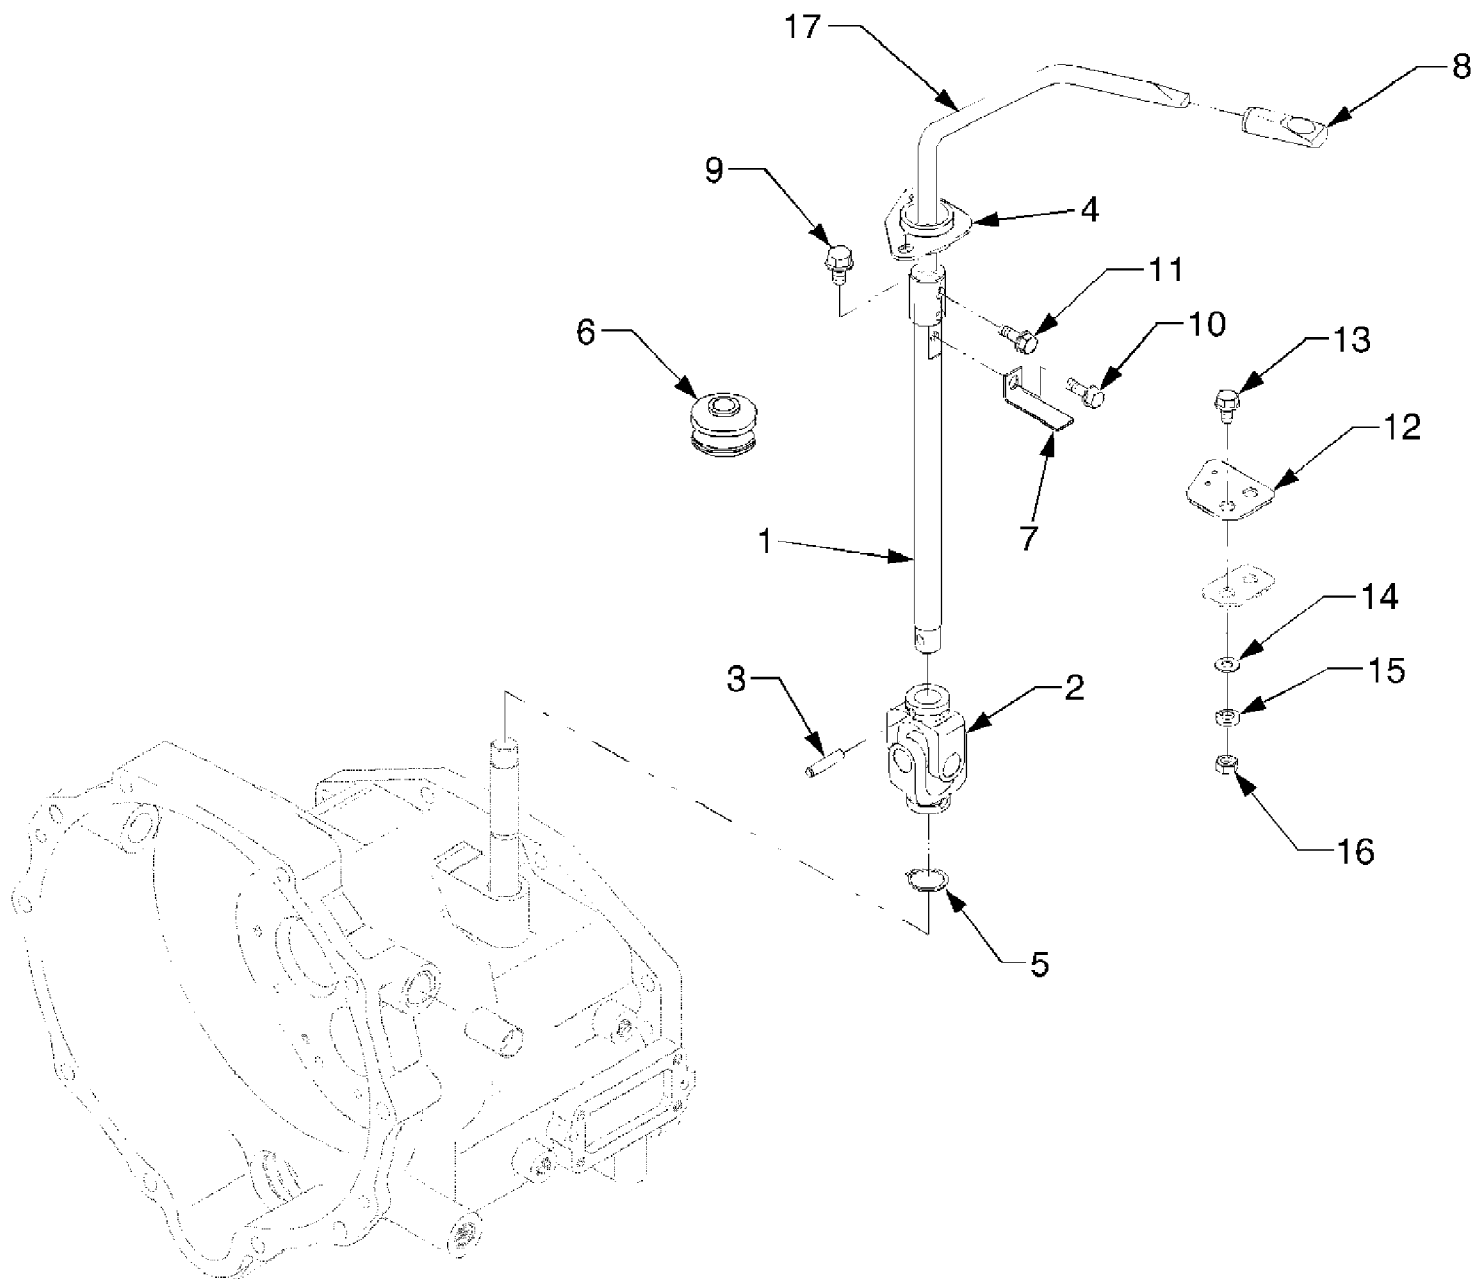

8354 Tractor
Shuttle Shift Lever Group

Page 172 of 202

Ref #	Part Number	Qty	S/P/F	Description
1	DD-T4681-65612	1		Lever, Shuttle
2	DD-P4510-41311	1		Joint, Universal
3	DD-66116-41353	2		Pin, Straight
4	DD-T4620-65641	1		Flange, Bearing
5	DD-04612-00280	2		Cir-clip
6	DD-T4810-65571	2		Boot 1 (Shuttle Lever)
7	DD-T4680-65721	1		Bracket, Switch
8	DD-T4625-65712	1		Grip (Shuttle Lever)
9	DD-01023-50620	2		Bolt
10	DD-01023-50612	1		Bolt
11	DD-01025-50620	2		Screw
12	DD-T4620-65741	1		Plate
13	DD-01023-50620	2		Bolt
14	DD-04013-50060	2	/P	Washer, Plain
15	DD-04512-50060	2		Washer, Spring
16	DD-02056-50060	2		Nut
17	DD-4625-65612	1		Lever 2, Shuttle