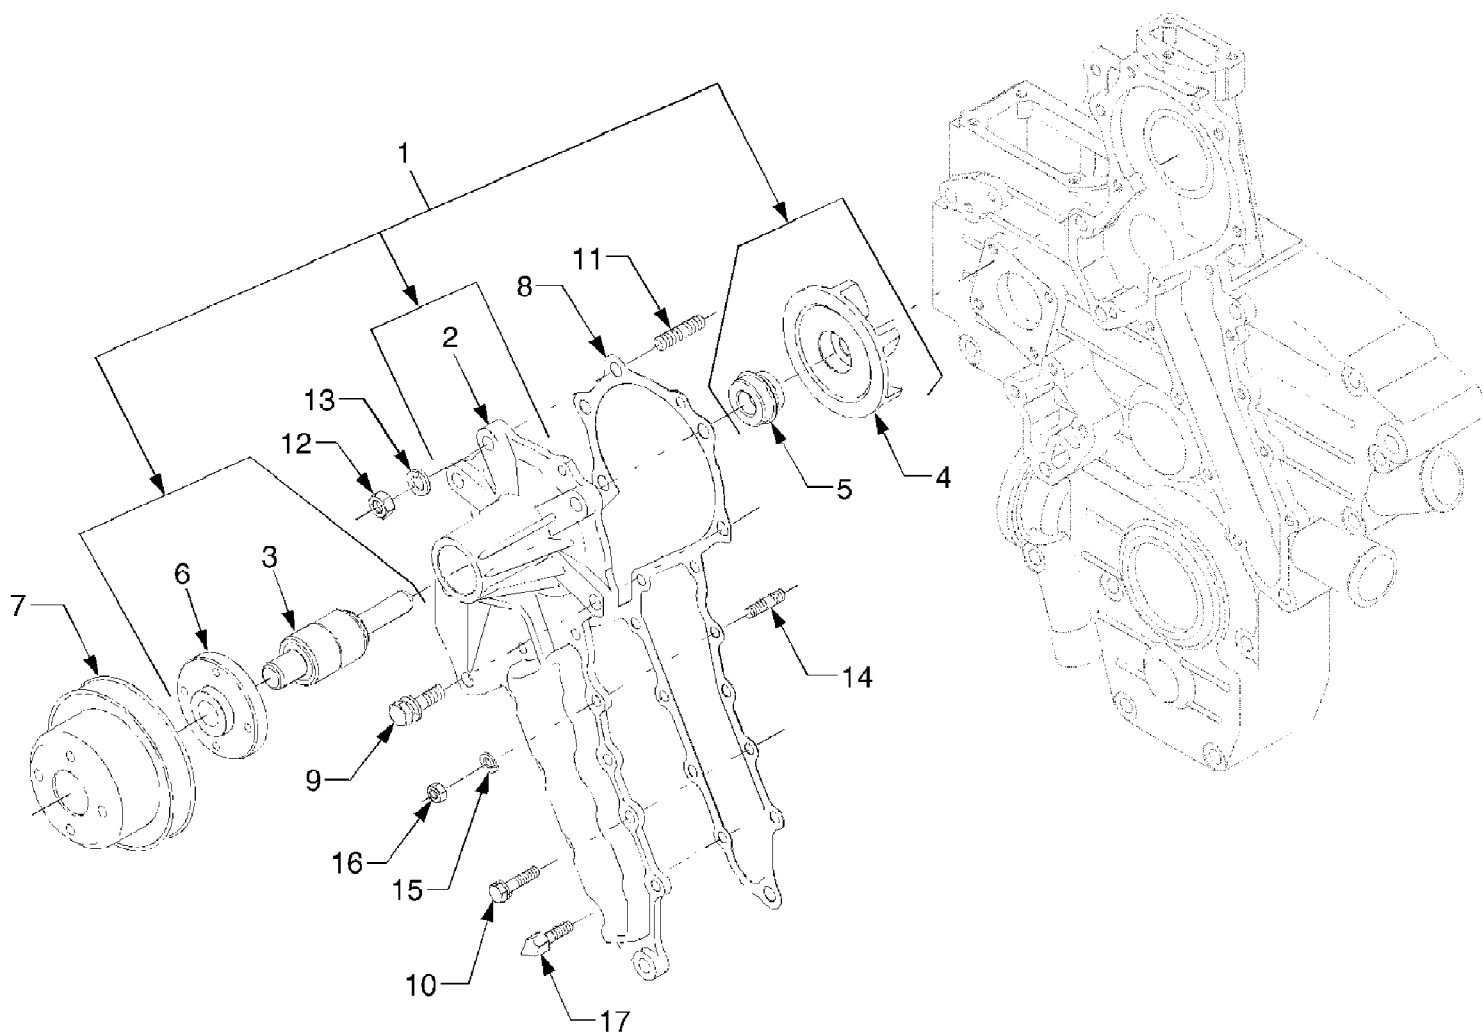

8354 Tractor
Water Pump

Ref #	Part Number	Qty	S/P/F	Description
1	DD-E5800-73036	1		Water Pump Ass'y Include Ref. Nos. 2 thru 6
2	DD-E5800-73415	1		Body, Water Pump
3	DD-E5800-73551	1		Bearing, Water Pump
4	DD-E5800-73513	1		Impeller, Water Pump
5	DD-E5800-73052	1	/P	Seal, Set
6	DD-E5800-73521	1		Flange
7	DD-E5616-74252	1		Pulley, Fan
8	DD-E5800-73431	1		Gasket, Pump
9	DD-01123-50828	4		Bolt
10	DD-01023-50618	7		Bolt
11	DD-01518-50822	1		Stud
12	DD-02156-50080	1		Nut
13	DD-04512-50080	1		Washer, Spring
14	DD-15221-88211	1		Stud
15	DD-04512-50060	1		Washer, Spring
16	DD-02056-50060	2		Nut
17	DD-E6201-50619	1		Bolt, Timing