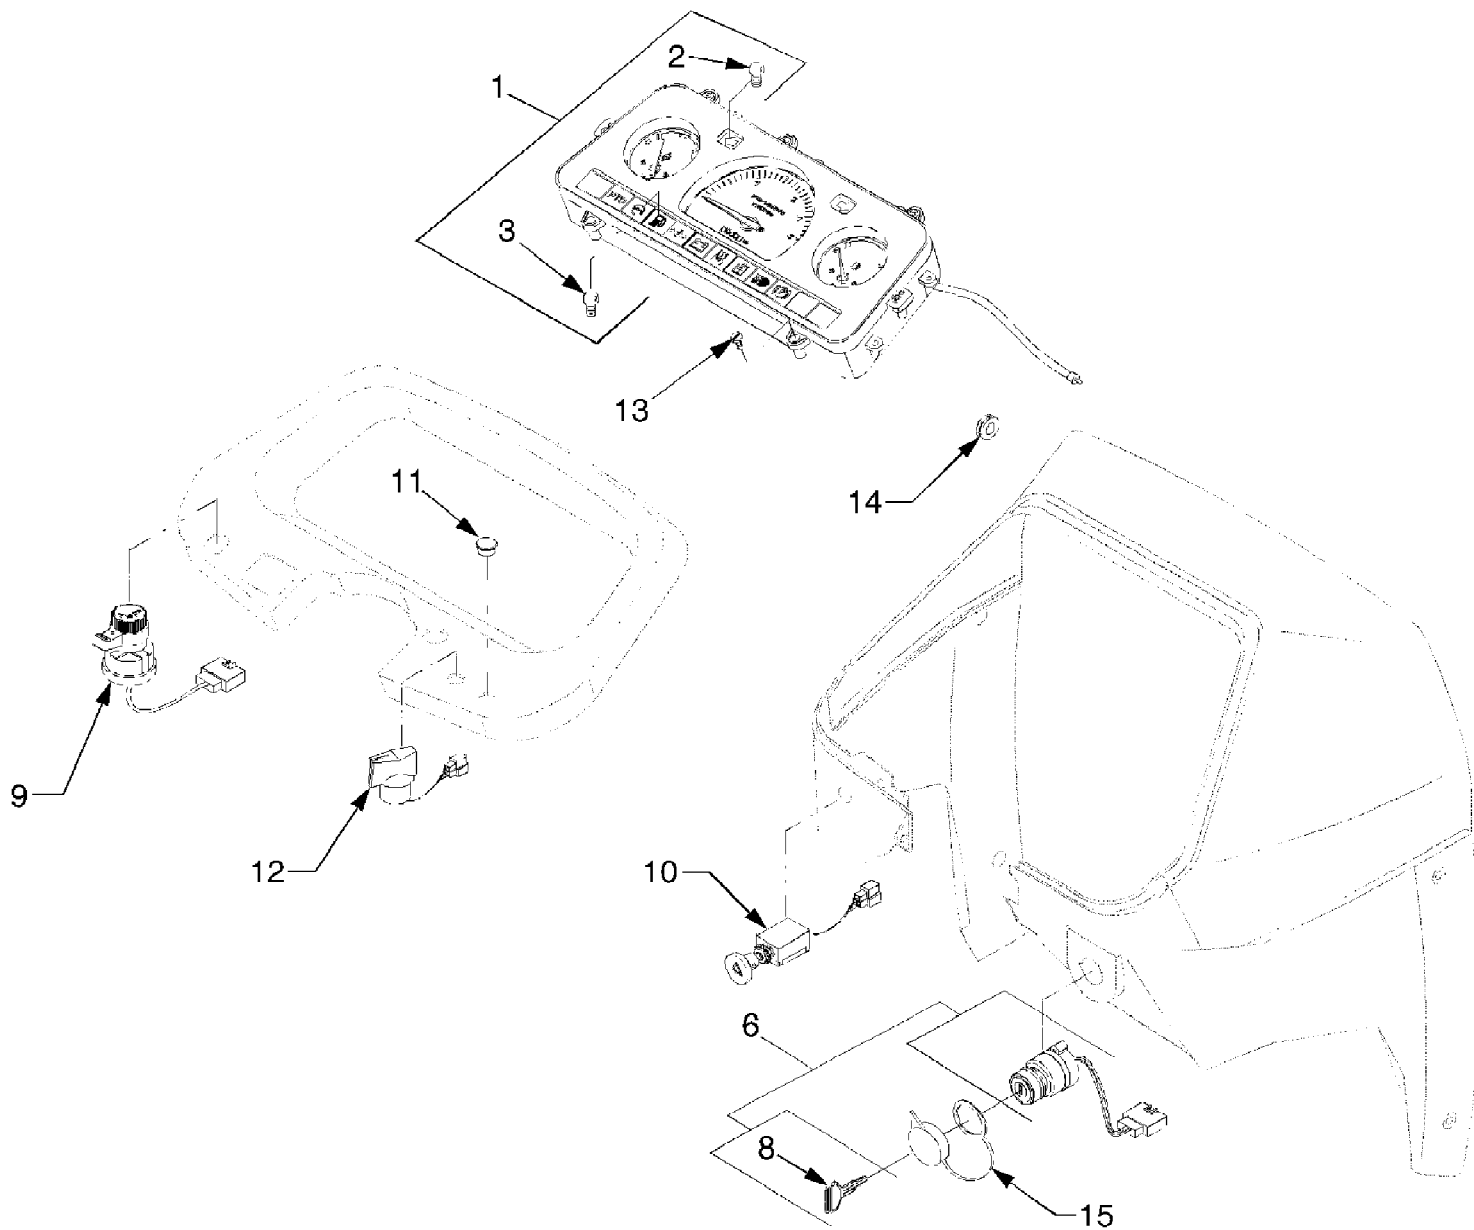

Ref #	Part Number	Qty	S/P/F	Description
1	DD-T4624-69022	1		Instrument Meter Ass'y Includes Ref. Nos. 2 & 3
2	DD-T4620-69301	5		Bulb
3	DD-T4620-69311	13		Bulb
6	DD-T4520-75174	1		Starter Switch Ass'y Includes Ref. No. 8
8	DD-T2616-75191	2		Key
9	DD-T4620-69024	1		Combination Switch Ass'y
10	DD-T4520-76552	1		Hazard Switch Ass'y
11	DD-T4625-29291	1		Plug
12	DD-T4810-67722	1		Switch, PTO
13	DD-38240-18831	10		Screw
14	DD-31355-29491	1		Grommet
15	DD-T4837-77772	1		Cover, Starter Switch