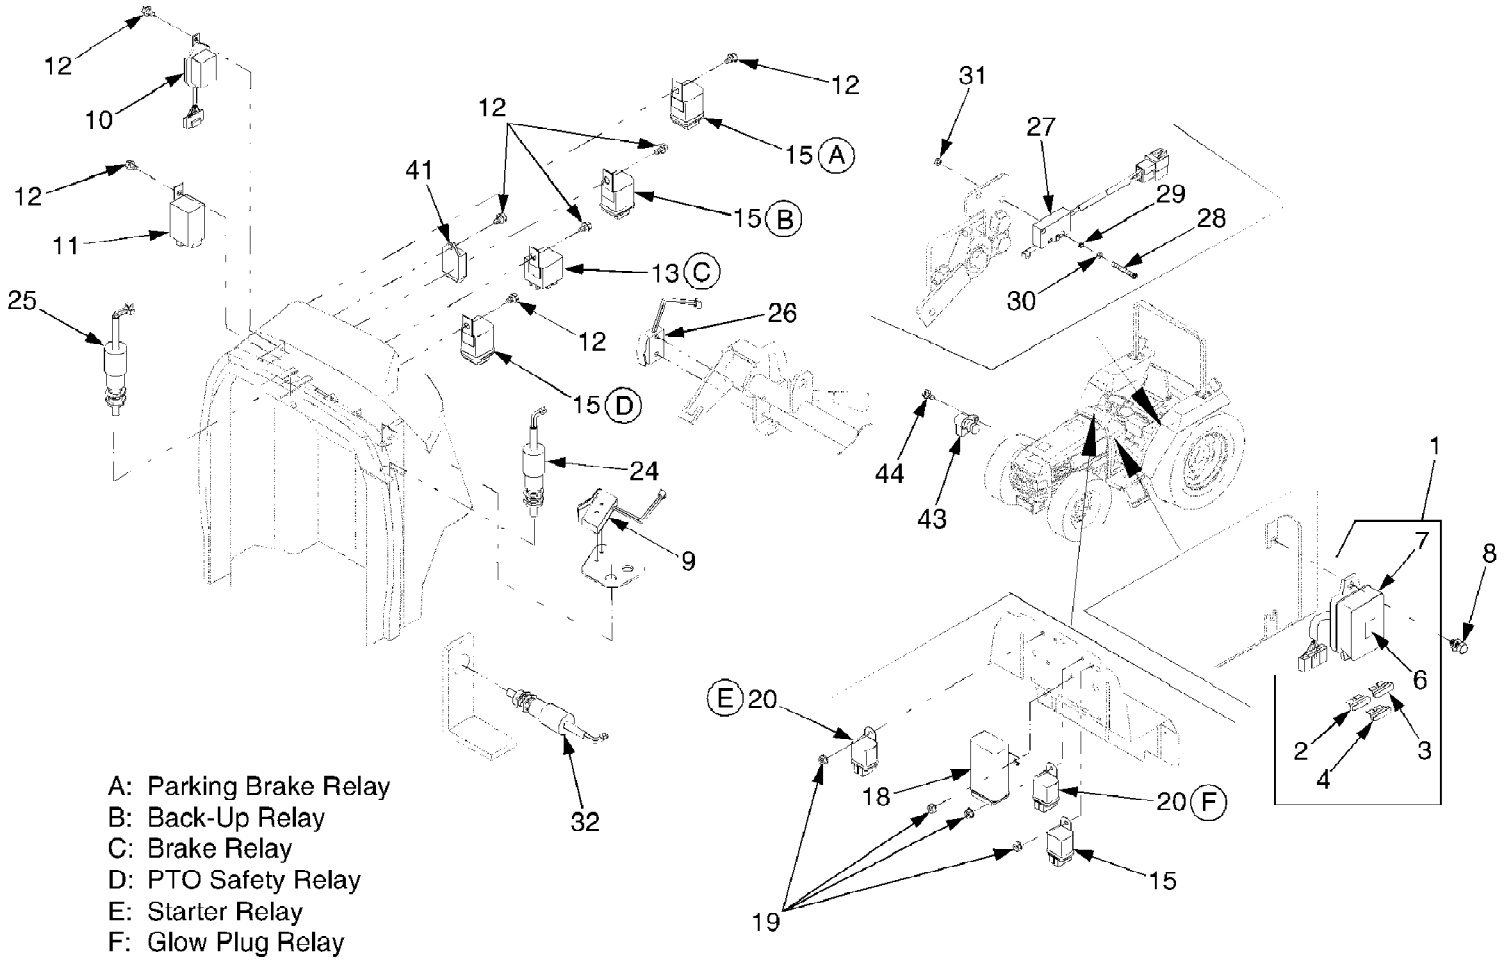

8354 Tractor
Electrical System 2

Ref #	Part Number	Qty	S/P/F	Description
1	DD-T4625-69103	1	/P	Fuse Box Ass'y Includes Ref. Nos. 2 thru 7
2	DD-36919-56661	2		Fuse (25a)
3	DD-36919-56650	3		Fuse (20a)
4	DD-T4260-33631	9		Fuse (10a)
6	DD-T4625-69281	1		Label
7	DD-52300-41664	1		Cover
8	DD-01023-50620	2		Bolt
9	DD-44512-83172	1		Switch, Micro
10	DD-T4340-60242	1		Relay, Timer
11	DD-T4240-31052	1		Unit, Flasher
12	DD-01754-50616	7		Bolt, Flange
13	DD-T4620-69041	1		Relay(5p)
15	DD-T4520-75031	4		Relay
18	DD-T4620-69054	1	/P	Controller, Preheater
19	DD-02751-50060	5		Nut, Flange
20	DD-C5510-43101	2	/P	Relay
24	DD-T4520-75481	1		Switch, Safety Starter
25	DD-T4520-41821	1		Stop Switch Ass'y
26	DD-44512-68813	1		Switch, Micro
27	DD-T4810-69251	1		Switch, Micro
28	DD-03054-50316	2		Screw
29	DD-04012-50030	2		Washer, Plain
30	DD-04512-50030	2		Washer, Spring
31	DD-02054-50030	2		Nut
32	DD-C7810-43211	1		Safety Starter Ass'y
41	DD-T4835-69262	1		FFT Controller
43	DD-E6302-04931	1		Sensor, Pick Up
44	DD-01754-50612	1		Bolt, Flange