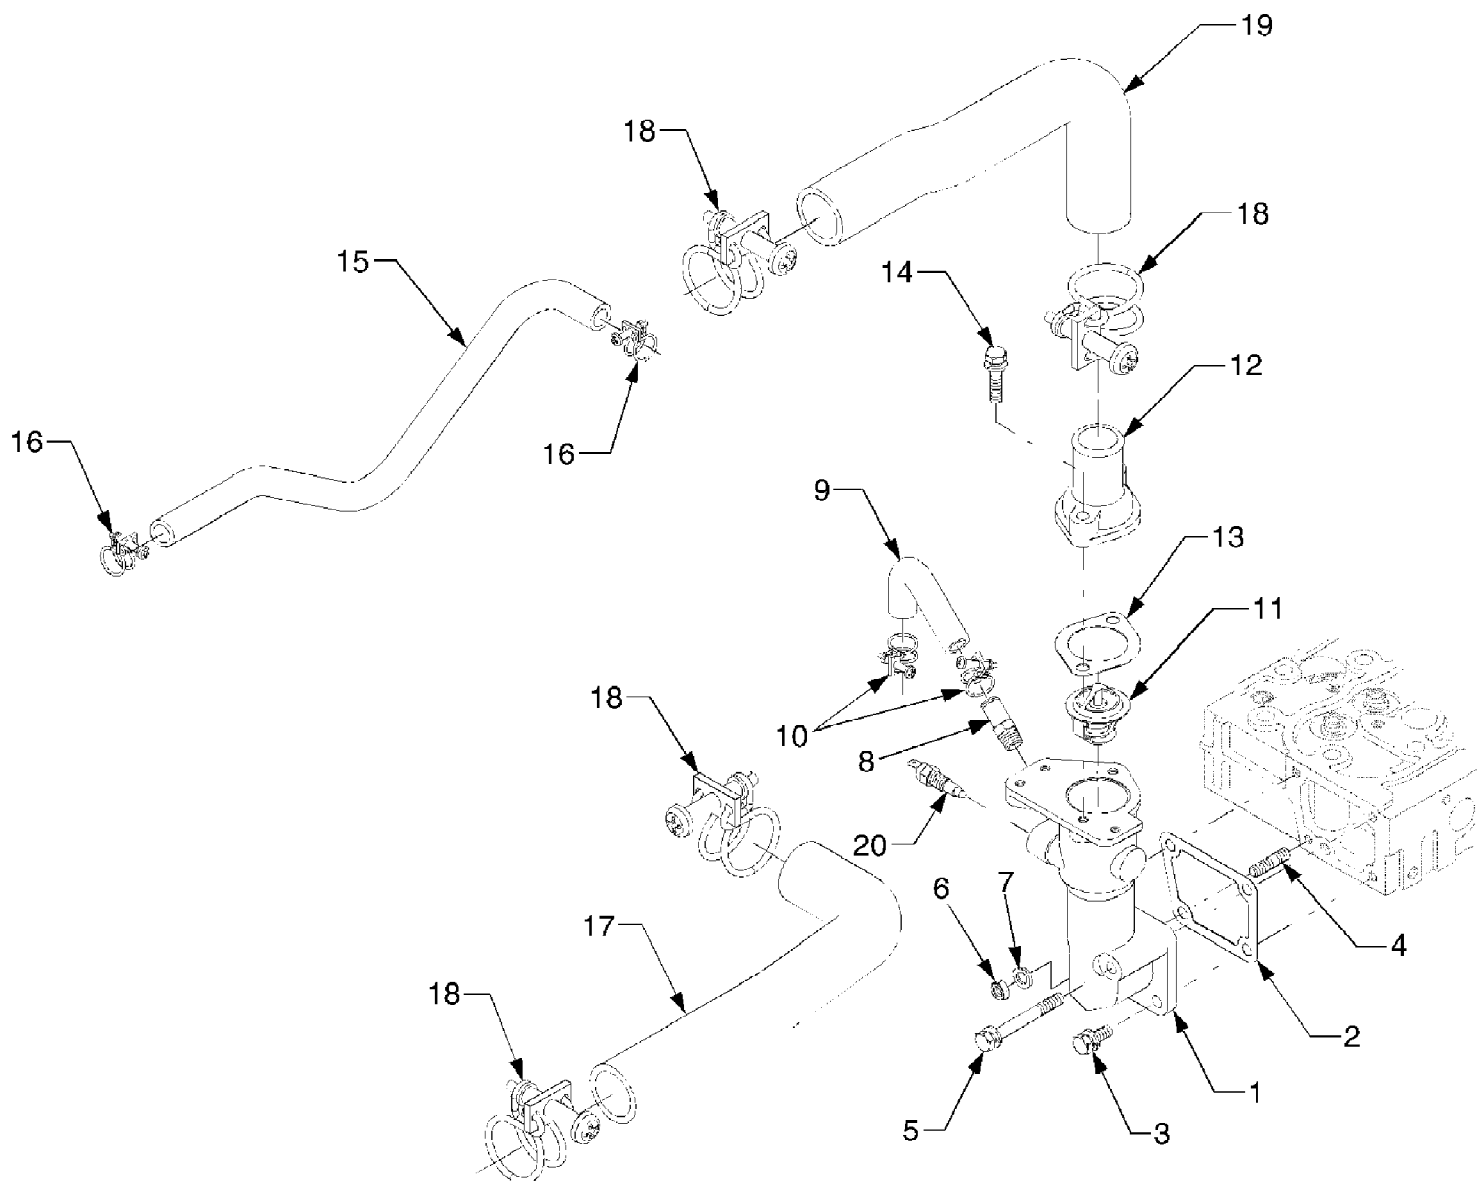

8354 Tractor
Water Pipes

Page 200 of 202

Ref #	Part Number	Qty	S/P/F	Description
1	DD-E5800-72914	1		Flange, Water
2	DD-15521-72921	1	S	Gasket, Flange
3	DD-01123-50822	2		Bolt
4	DD-01513-50822	1		Stud
5	DD-01123-50870	1		Bolt
6	DD-02156-50080	1		Nut
7	DD-04512-50080	1		Washer, Spring
8	DD-E5500-73342	1		Pipe, Water Return
9	DD-15521-73341	1		Pipe
10	DD-15109-73364	2		Band, Pipe
11	DD-E5800-73011	1		Thermostat Ass'y
12	DD-E5500-73263	1		Cover, Thermostat
13	DD-15321-73271	1		Gasket
14	DD-01123-50835	2		Bolt
15	DD-E5800-73341	1		Pipe, Water Return
16	DD-E5700-73361	2		Band, Pipe
17	DD-E5800-72851	1		Pipe, Water Lower
18	DD-15108-72873	4		Band
19	DD-E6500-72941	1		Pipe, Water Upper
20	DD-T4340-38751	1		Switch, Thermo Water