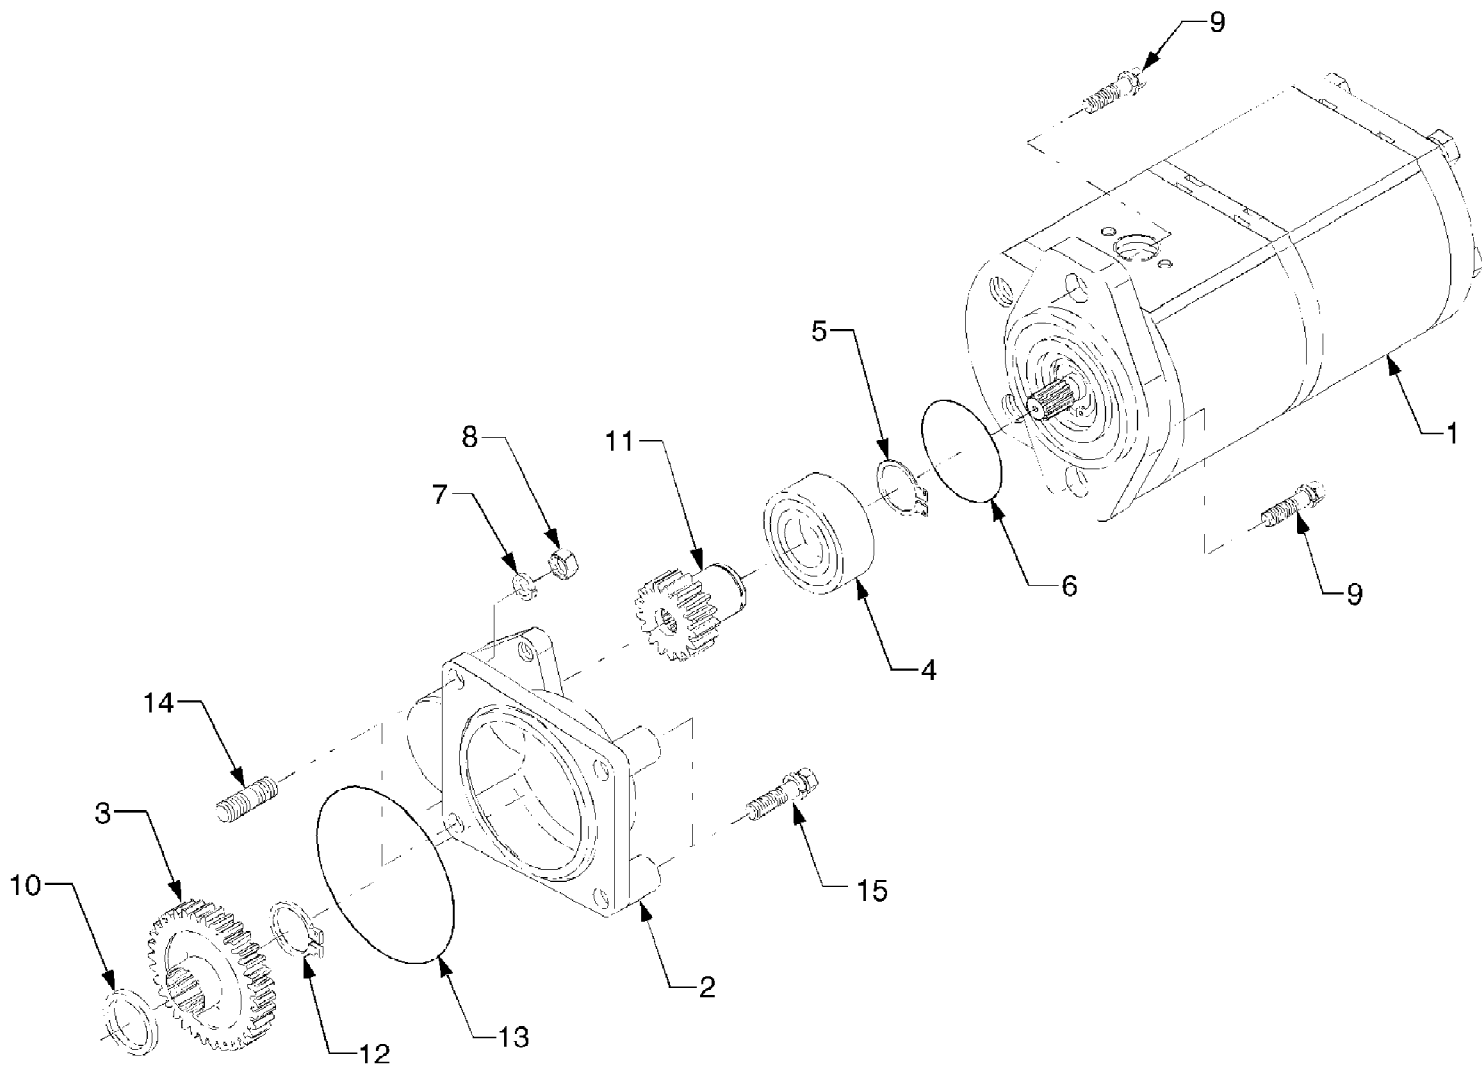

8354 Tractor
Gear Pump Group

Page 92 of 202

Ref #	Part Number	Qty	S/P/F	Description
1	DD-T4620-76042	1	S	Pump, Gear
2	DD-T4620-76001	1		Holder, Gear Pump
3	DD-T2720-76021	1		Gear, 33
4	DD-08241-05205	1		Bearing, Ball
5	DD-04612-00250	1		Cir-clip, External
6	DD-04811-10800	1		O-Ring
7	DD-04512-50080	2		Washer, Spring
8	DD-02114-50080	2		Nut
9	DD-01133-51035	2		Bolt
10	DD-35370-37821	1		Spacer
11	DD-T2720-76031	1		Gear, 18
12	DD-15471-95361	1		Cir-clip
13	DD-04811-10850	1		O-Ring
14	DD-01513-50822	2		Stud
15	DD-01123-50845	2		Bolt