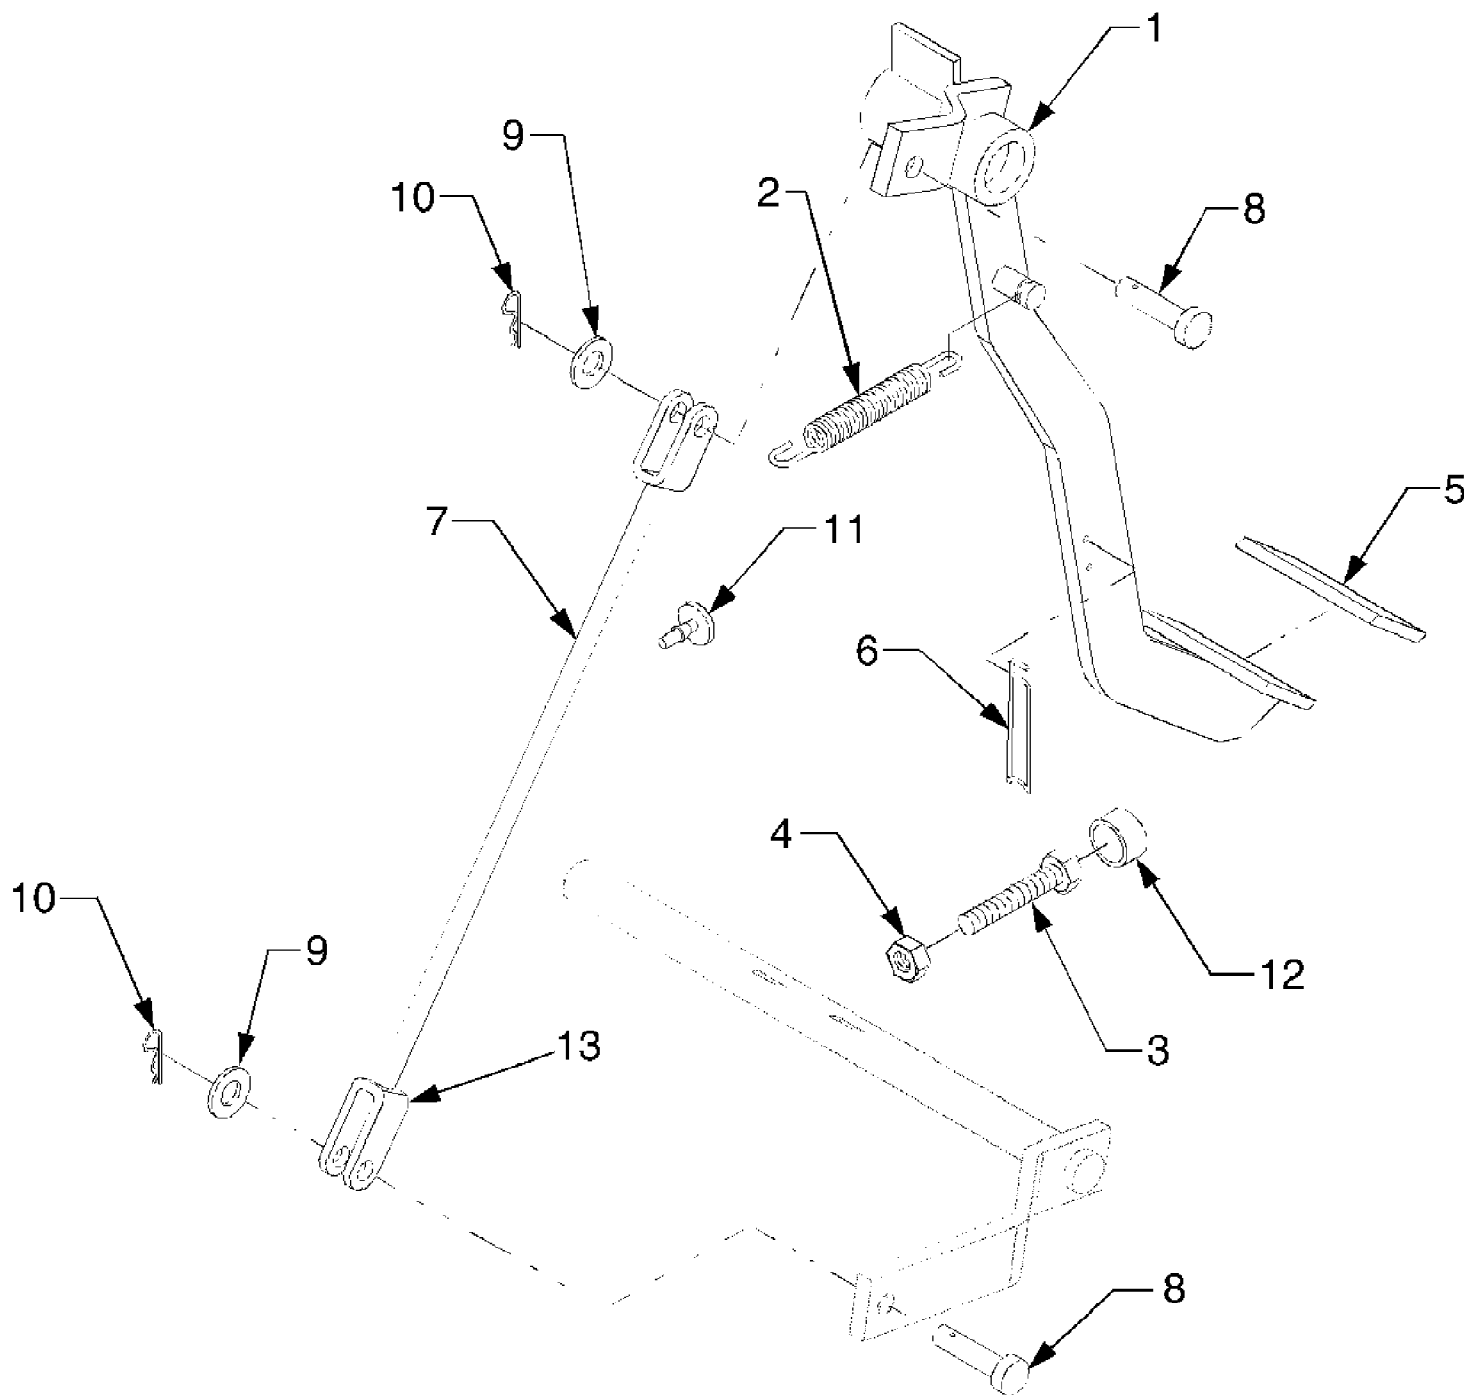

8354 Tractor
Air Cleaner

Page 4 of 202

Ref #	Part Number	Qty	S/P/F	Description
1	DD-E5800-11113	1		Aircleaner Body Ass'y Includes Ref. Nos. 2 thru 8
2	DD-E7100-11471	1		Cap, Rubber
3	DD-E5800-11161	1		Cover, Aircleaner
4	DD-E6200-92620	2		Nut, Wing
5	DD-E5800-11171	1		Net
6	DD-E7100-87452	1		Label
7	DD-E6300-11081	1		Element1, Aircleaner
8	DD-E6300-11091	1		Element2, Aircleaner
9	DD-E5800-11621	1		Pipe 1, Inlet
10	DD-E5800-11632	1		Pipe 2, Inlet
11	DD-E5800-11642	1		Pipe 3, Inlet
12	DD-KX97382-S51	4		Clamp Ass'y

8354 Tractor
Clutch Housing Group

Page 32 of 202

Ref #	Part Number	Qty	S/P/F	Description
1	DD-T2615-14114	1		Housing, Clutch
2	DD-06331-35010	1		Plug
3	DD-04717-01000	1		Washer, Seal
4	DD-T2305-14261	2		Bush
5	DD-01574-51265	4		Stud
6	DD-02176-50120	4		Nut
7	DD-04512-50120	10		Washer, Spring
8	DD-01173-51295	2		Bolt
9	DD-01176-51265	4		Bolt
10	DD-04717-02650	1		Washer, Seal
11	DD-T4260-14271	1		Plug, Drain
12	DD-T2615-21414	1		Cover, Bearing
13	DD-05012-00818	2		Pin, Straight
14	DD-01133-51035	5		Bolt

8354 Tractor
Clutch Lever

8354 Tractor
Clutch Lever

Page 34 of 202

Ref #	Part Number	Qty	S/P/F	Description
1	DD-T2610-14711	1		Lever, Main Clutch
2	DD-T2610-14751	1		Case, Propeller Shaft
3	DD-01123-50845	5		Bolt
4	DD-05012-00818	2		Pin, Straight
5	DD-T2610-14811	1		Hub, Clutch Release
6	DD-T2610-14831	1		Bearing, Release
7	DD-T2610-14852	2		Clamp, Fork
8	DD-T2610-14721	1		Fork, Clutch Release
9	DD-T2280-14781	2		Key, Fork
10	DD-01123-50825	2		Bolt
11	DD-09500-20328	1		Seal, Oil
12	DD-T4520-14872	1		Cap, Seal