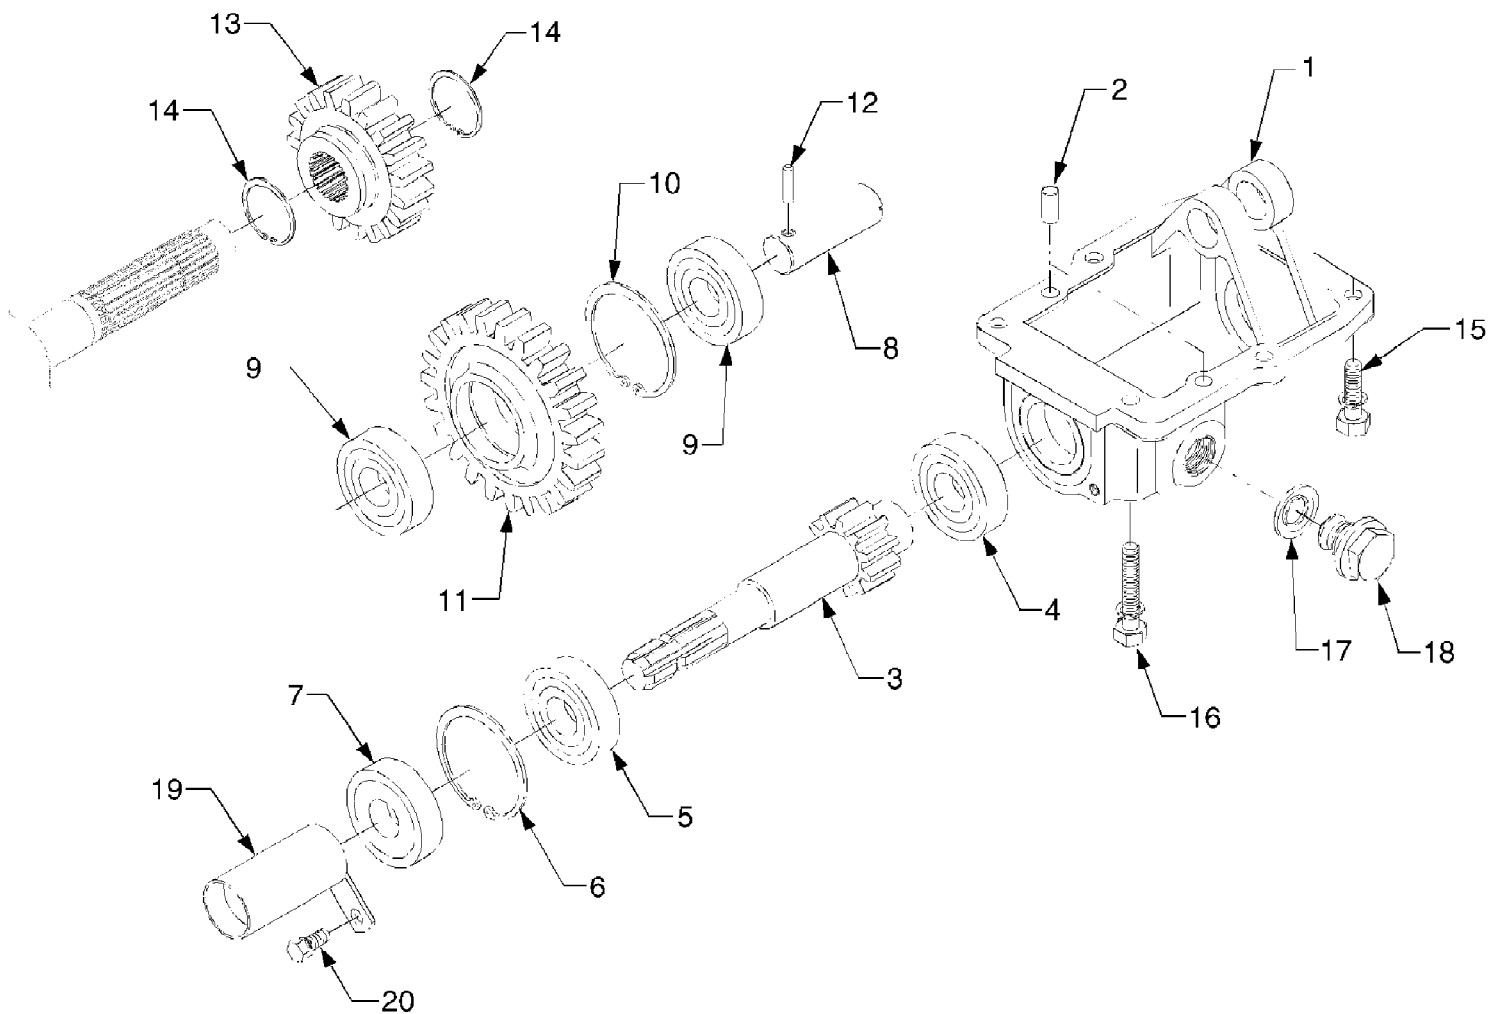

8354 Tractor
Mid PTO Shaft Group

8354 Tractor
Mid PTO Shaft Group

Page 124 of 202

Ref #	Part Number	Qty	S/P/F	Description
1	DD-T2615-24112	1		Case, Mid PTO
2	DD-05012-01018	2		Pin, Straight
3	DD-T2615-24121	1		Shaft, 14 Gear (M. PTO)
4	DD-T2610-24131	1		Bearing, Ball
5	DD-08101-06205	1		Bearing, Ball
6	DD-04611-00520	1		Cir-clip
7	DD-09502-55210	1		Seal, Oil
8	DD-T2615-24141	1		Shaft, Counter (M. PTO)
9	DD-08101-06205	2		Bearing, Ball
10	DD-04611-00520	1		Cir-clip
11	DD-T2615-24151	1		Gear, 41 Spur
12	DD-05411-00640	1		Pin, Spring
13	DD-T2615-24161	1		Gear, 20 Spur
14	DD-04612-00300	2		Cir-clip
15	DD-01133-51030	5		Bolt
16	DD-01133-51080	1		Bolt
17	DD-04717-02650	1		Washer, Seal
18	DD-T4260-14271	1		Plug, Drain
19	DD-T2615-24171	1		Cover, Protect
20	DD-01123-50816	1		Bolt