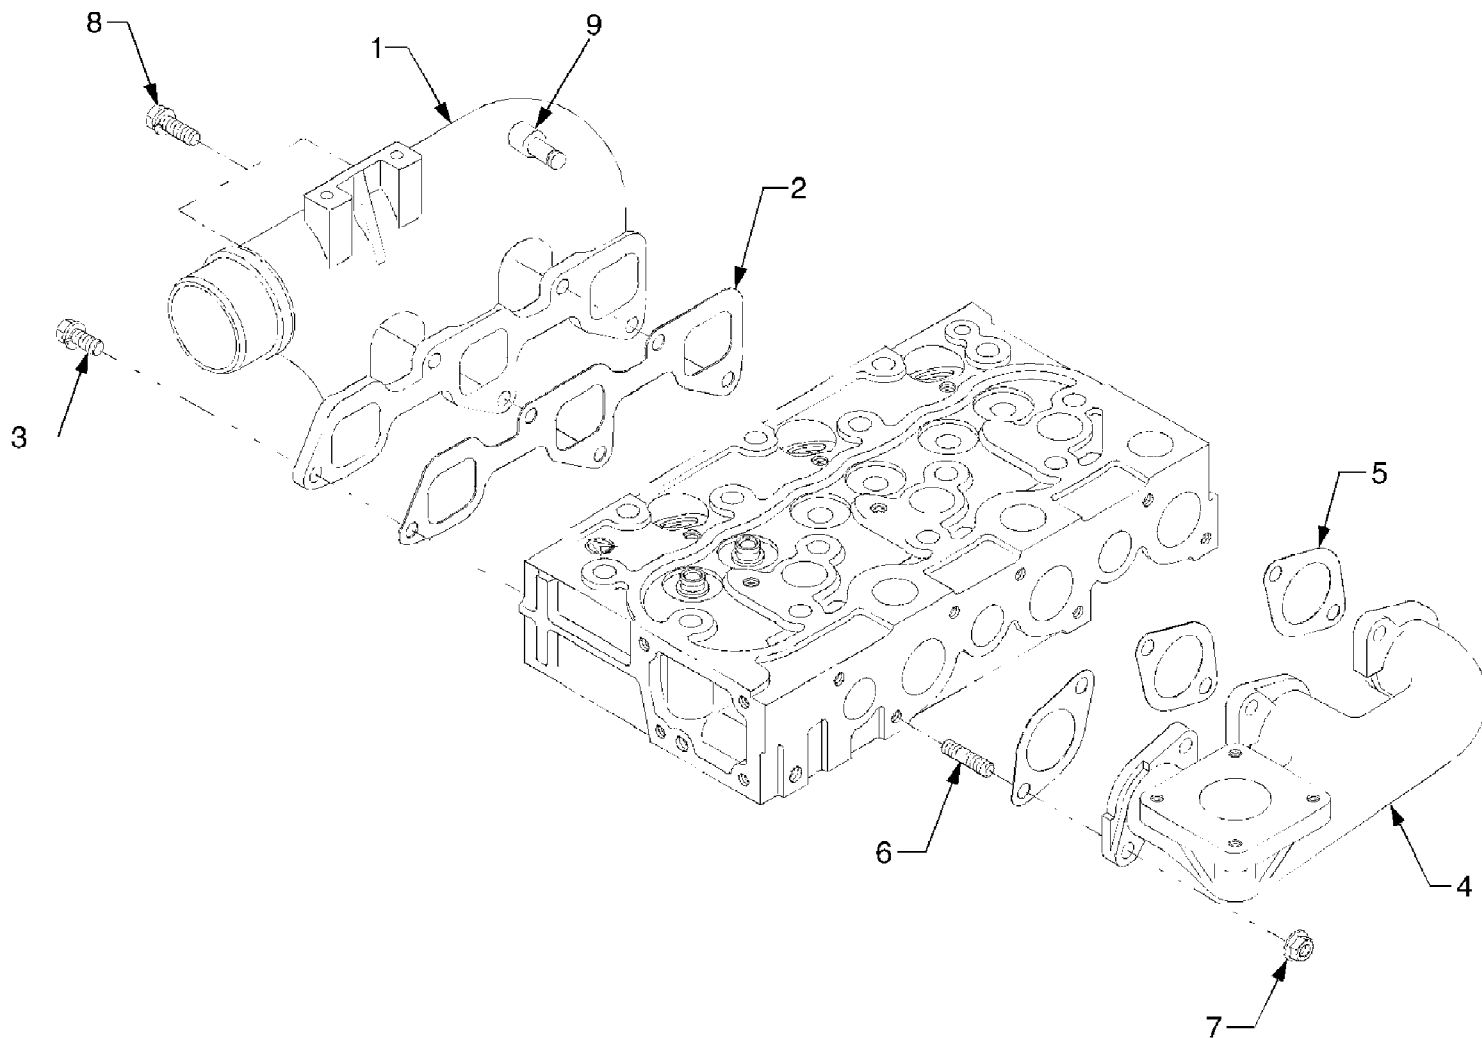

8354 Tractor
Manifold Group

8354 Tractor
Manifold Group

Page 122 of 202

Ref #	Part Number	Qty	S/P/F	Description
1	DD-E5800-11765	1		Manifold, Inlet (Tractors without airbreather connector [ref.9])
	DD-E5800-11766	1		Manifold, Inlet (Tractors with airbreather connector [ref.9])
2	DD-E5800-11821	1		Gasket, Inlet Manifold
3	DD-01123-50822	3		Bolt
4	DD-E5800-12313	1		Manifold, Exhaust
5	DD-E6301-12351	3	S	Gasket,Exhaust Manifold
6	DD-01513-50822	6		Stud
7	DD-02751-50080	6		Nut, Flange
8	DD-01123-50825	2		Bolt
9	DD-E6510-05551	1		Connector, Air Breather