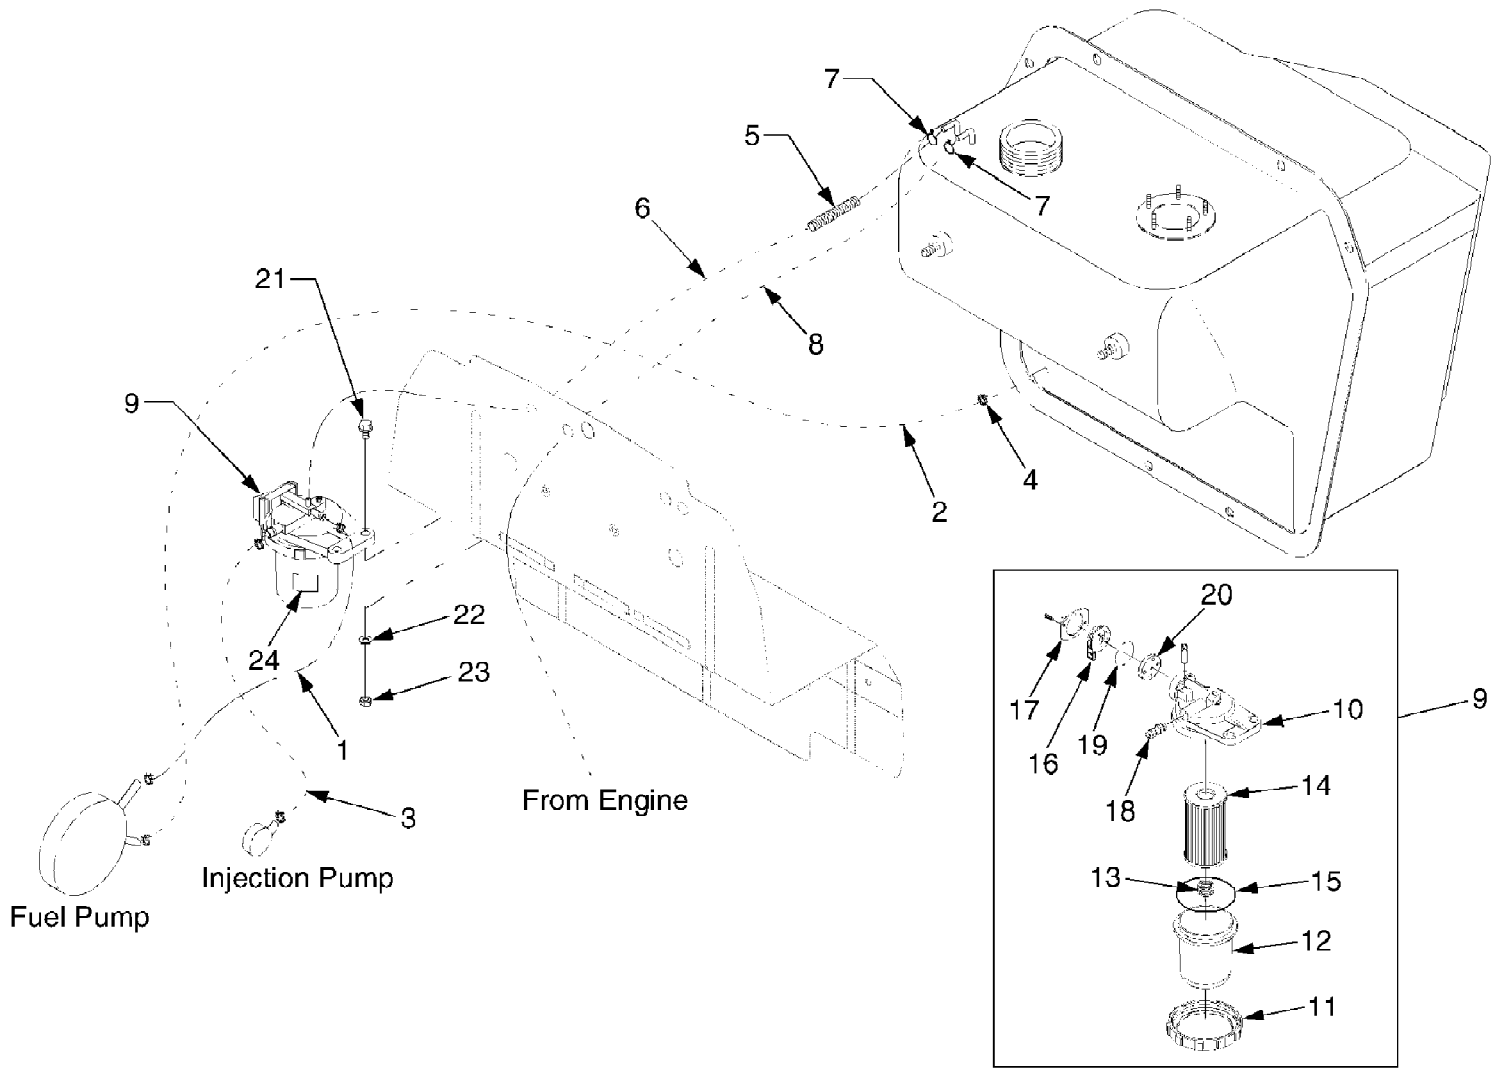

8354 Tractor
Fuel Filter Group

Page 86 of 202

Ref #	Part Number	Qty	S/P/F	Description
1	DD-09661-80370	1		Hose 1, Fuel
2	DD-09661-80450	1		Hose
3	DD-09661-80450	1		Hose
4	DD-38430-45151	6		Clamp
5	DD-67111-58323	7		Spring
6	DD-38430-35561	1		Pipe 4, Fuel
7	DD-15271-42711	4		Clip
8	DD-09661-40340	1		Pipe 4, Fuel
9	DD-T4240-35015	1		Fuel Filter Ass'y
10	DD-T4240-35023	1		Body, Fuel Filter
11	DD-84612-43150	1		Nut, Stop
12	DD-T4240-43133	1		Pot, Filter
13	DD-84612-43930	1		Spring
14	DD-84612-43160	1		Element, Filter
15	DD-04811-50650	1		O-ring
16	DD-T4240-35083	1		Grip, Filter
17	DD-T4240-35092	1		Support, Handle
18	DD-84912-43170	1		Nipple
19	DD-04811-10290	1		O-ring
20	DD-T2240-35342	1		Packing
21	DD-01123-50830	2		Bolt
22	DD-04512-50080	2		Washer, Spring
22	DD-02156-50080	2		Nut
23	DD-T4240-35101	1		Label (Fuel Filter)