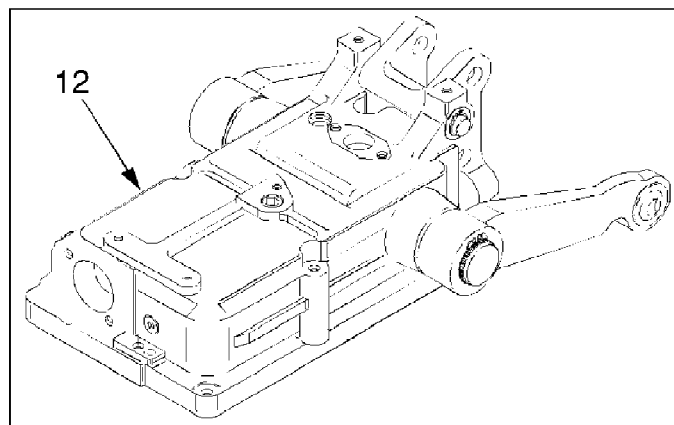

8354 Tractor
Transmission Cover Fasteners

8354 Tractor
Transmission Cover Fasteners

Page 194 of 202

Ref #	Part Number	Qty	S/P/F	Description
1	DD-T2611-31102	1		Hydraulic Cylinder Ass'y
2	DD-T4620-37121	1		Packing
3	DD-37805-43501	1		Pin, Straight
4	DD-01517-51050	1		Stud
5	DD-04512-50100	5		Washer, Spring
6	DD-02176-50100	2		Nut
7	DD-01517-51035	1		Stud
8	DD-01133-51038	2		Bolt
9	DD-01133-51030	1		Bolt
10	DD-T2305-14151	1		Bolt
11	DD-01173-51003	2		Bolt
12	DD-T2610-37031	1		Cylinder, Hydraulic