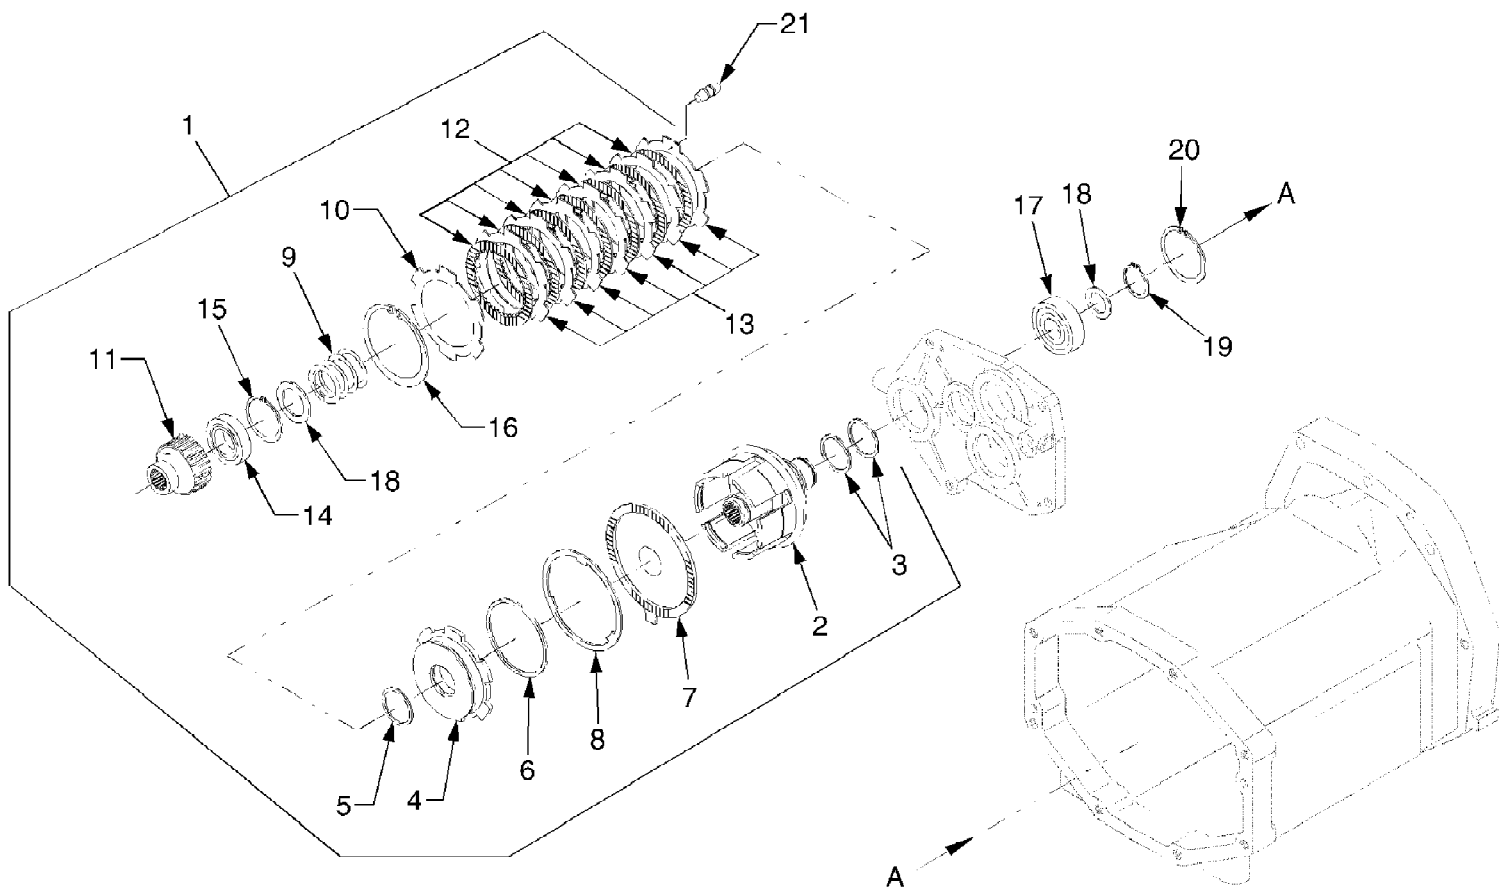

8354 Tractor
PTO Clutch

Page 142 of 202

Ref #	Part Number	Qty	S/P/F	Description
1	DD-T2615-25604	1		PTO Clutch Ass'y, Includes Ref. Nos. 2 thru 16 & 18
2	DD-T2615-25614	1		Body, Clutch
3	DD-T2615-25621	2		Ring, Seal
4	DD-T2615-25651	1		Piston
5	DD-T2615-25661	1		Ring, Piston
6	DD-T2615-25671	1	S	Ring, Piston
7	DD-T2615-25711	1		Plate, Brake
8	DD-T2615-25721	1		Plate, Return
9	DD-T2615-25732	1		Spring
10	DD-T2615-25742	1		Plate, Pressure
11	DD-T2615-25761	1		Hub, Spline
12	DD-T2615-25771	7		Disc, Clutch
13	DD-T2615-25782	7		Plate, Clutch
14	DD-08101-06807	1		Bearing, Ball
15	DD-04612-00350	1		Cir-clip
16	DD-04611-00920	1		Cir-clip
17	DD-08101-06207	1		Bearing, Ball
18	DD-T2615-25681	2		Spacer
19	DD-T2615-25691	1		Cir-clip
20	DD-04611-00720	1		Cir-clip
21	DD-T2615-25791	12		Rubber