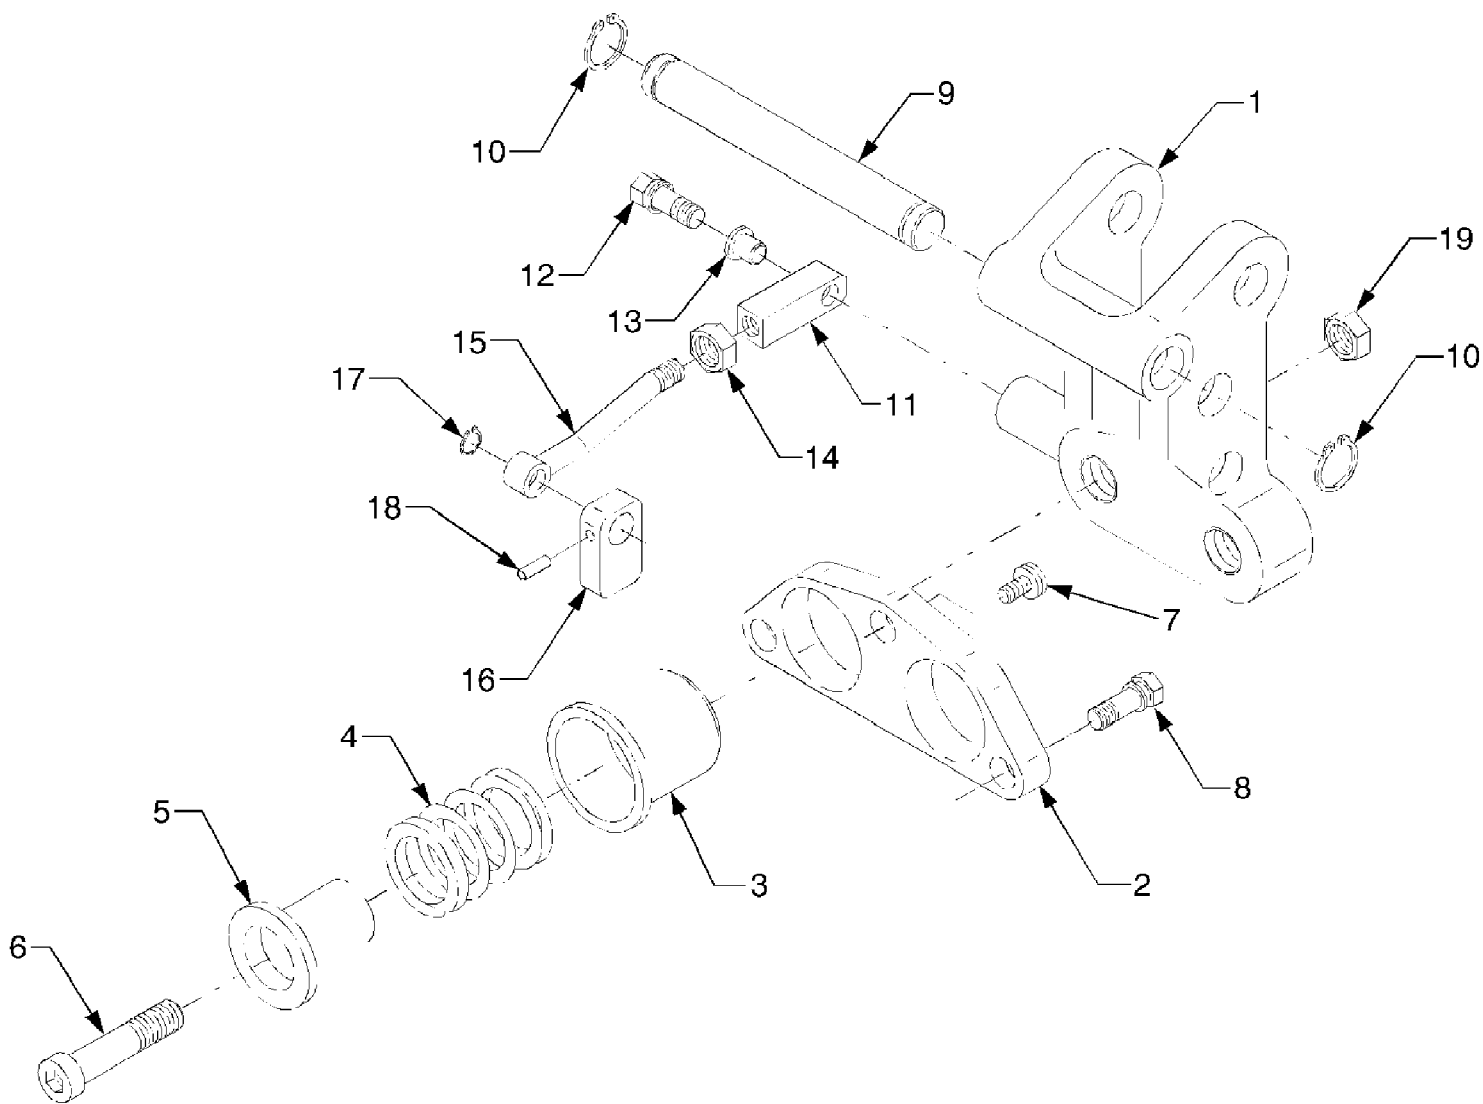

8354 Tractor
Top Link Bracket Group

Page 190 of 202

Ref #	Part Number	Qty	S/P/F	Description
1	DD-T2610-39802	1		Holder, Top Link
2	DD-T2610-39811	1		Flange
3	DD-T2610-39821	1		Cover
4	DD-T2610-39832	2		Spring
5	DD-T2610-39842	2		Roller
6	DD-T2610-39852	2		Bolt
7	DD-T2610-39862	1		Bolt
8	DD-01123-51035	2		Bolt
9	DD-T2610-39901	1		Pin 4
10	DD-04612-00200	2		Cir-clip
11	DD-T2610-39911	1		Plate
12	DD-01123-50835	1		Bolt
13	DD-T2610-39921	1		Roller
14	DD-02118-50100	1		Nut
15	DD-T2610-39931	1		Rod, Tie
16	DD-T2610-39951	1		Crank
17	DD-04613-50070	1		Cir-clip
18	DD-05411-00625	1		Pin, Spring
19	DD-T2610-39961	2		Nut, Lock