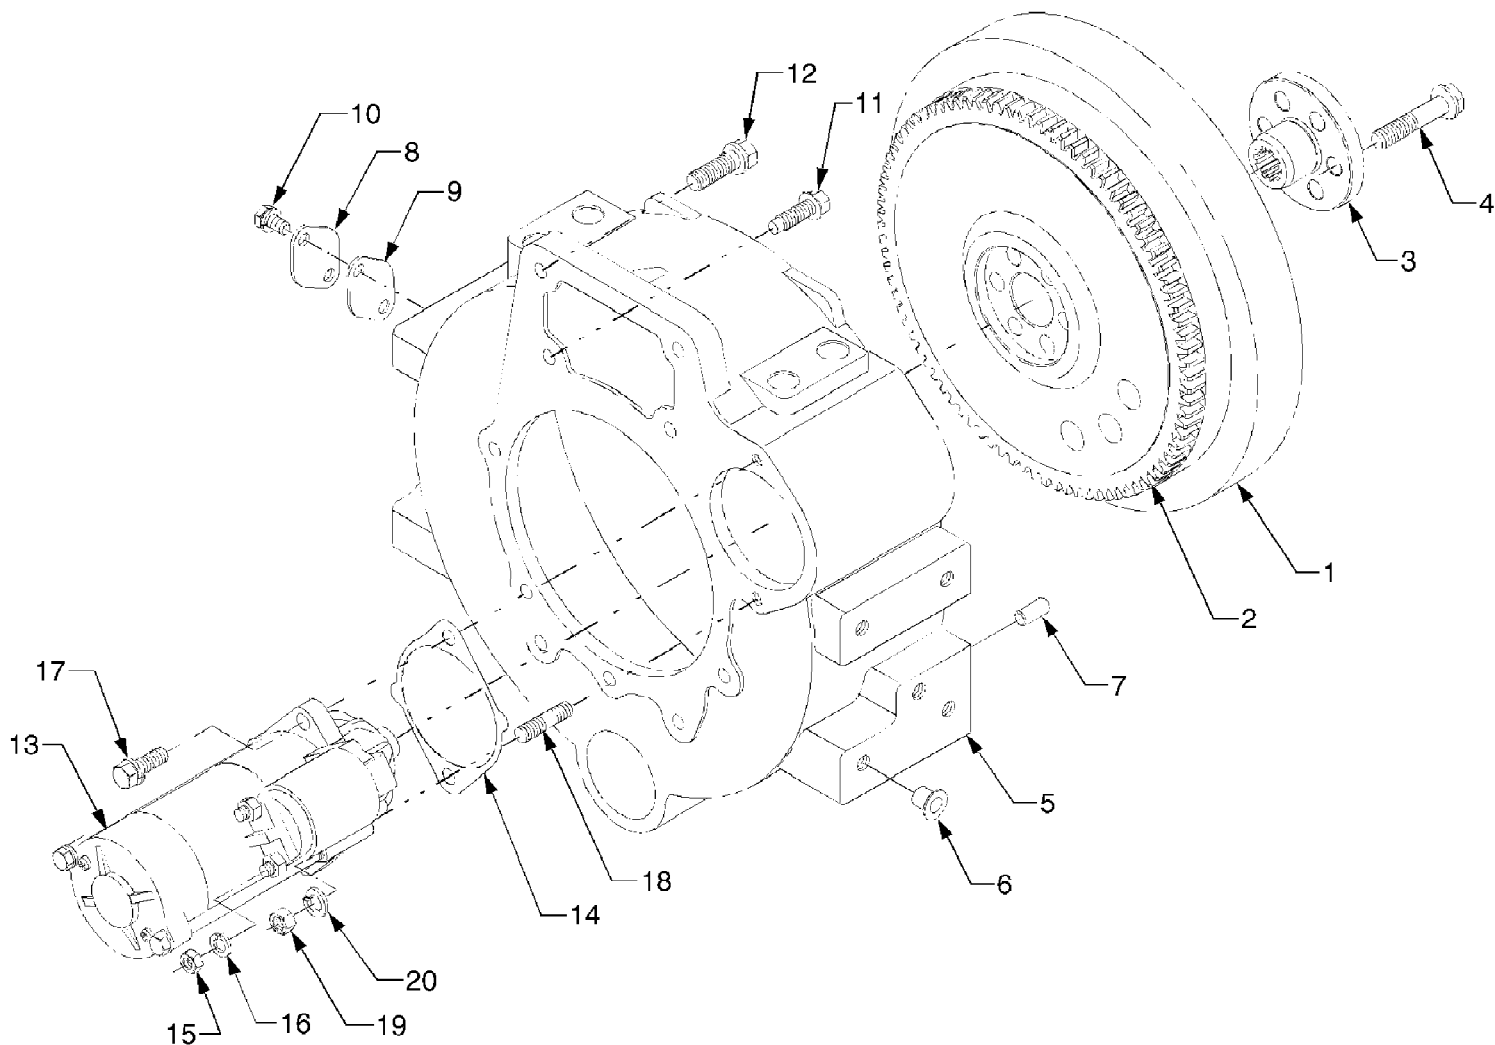

8354 Tractor
Flywheel And Starter Motor

Page 66 of 202

Ref #	Part Number	Qty	S/P/F	Description
1	DD-E5621-25012	1		Flywheel Ass'y Includes Ref. No. 2
2	DD-15221-63824	1		Gear, Ring
3	DD-E5800-25182	1		Hub, Spline
4	DD-E5800-25161	6		Bolt, Flywheel
5	DD-E6305-04616	1		Housing, Flywheel
6	DD-31220-14293	10		Plug
7	DD-05012-01020	2		Pin, Straight
8	DD-15521-04682	1		Cover, Timing Mark
9	DD-15521-04792	1		Gasket, Cover
10	DD-01123-50816	2		Bolt
11	DD-01674-51032	11		Bolt, Flange
12	DD-01133-51240	2		Bolt
13	DD-E6530-63012	1		Starter Motor Ass'y
14	DD-E6200-04622	1		Gasket
15	DD-02114-50080	1		Nut
16	DD-04512-50080	1		Washer, Spring
17	DD-01133-51030	1		Bolt
18	DD-01517-51028	1		Stud
19	DD-02176-50100	1		Nut
20	DD-04512-50100	1		Washer, Spring