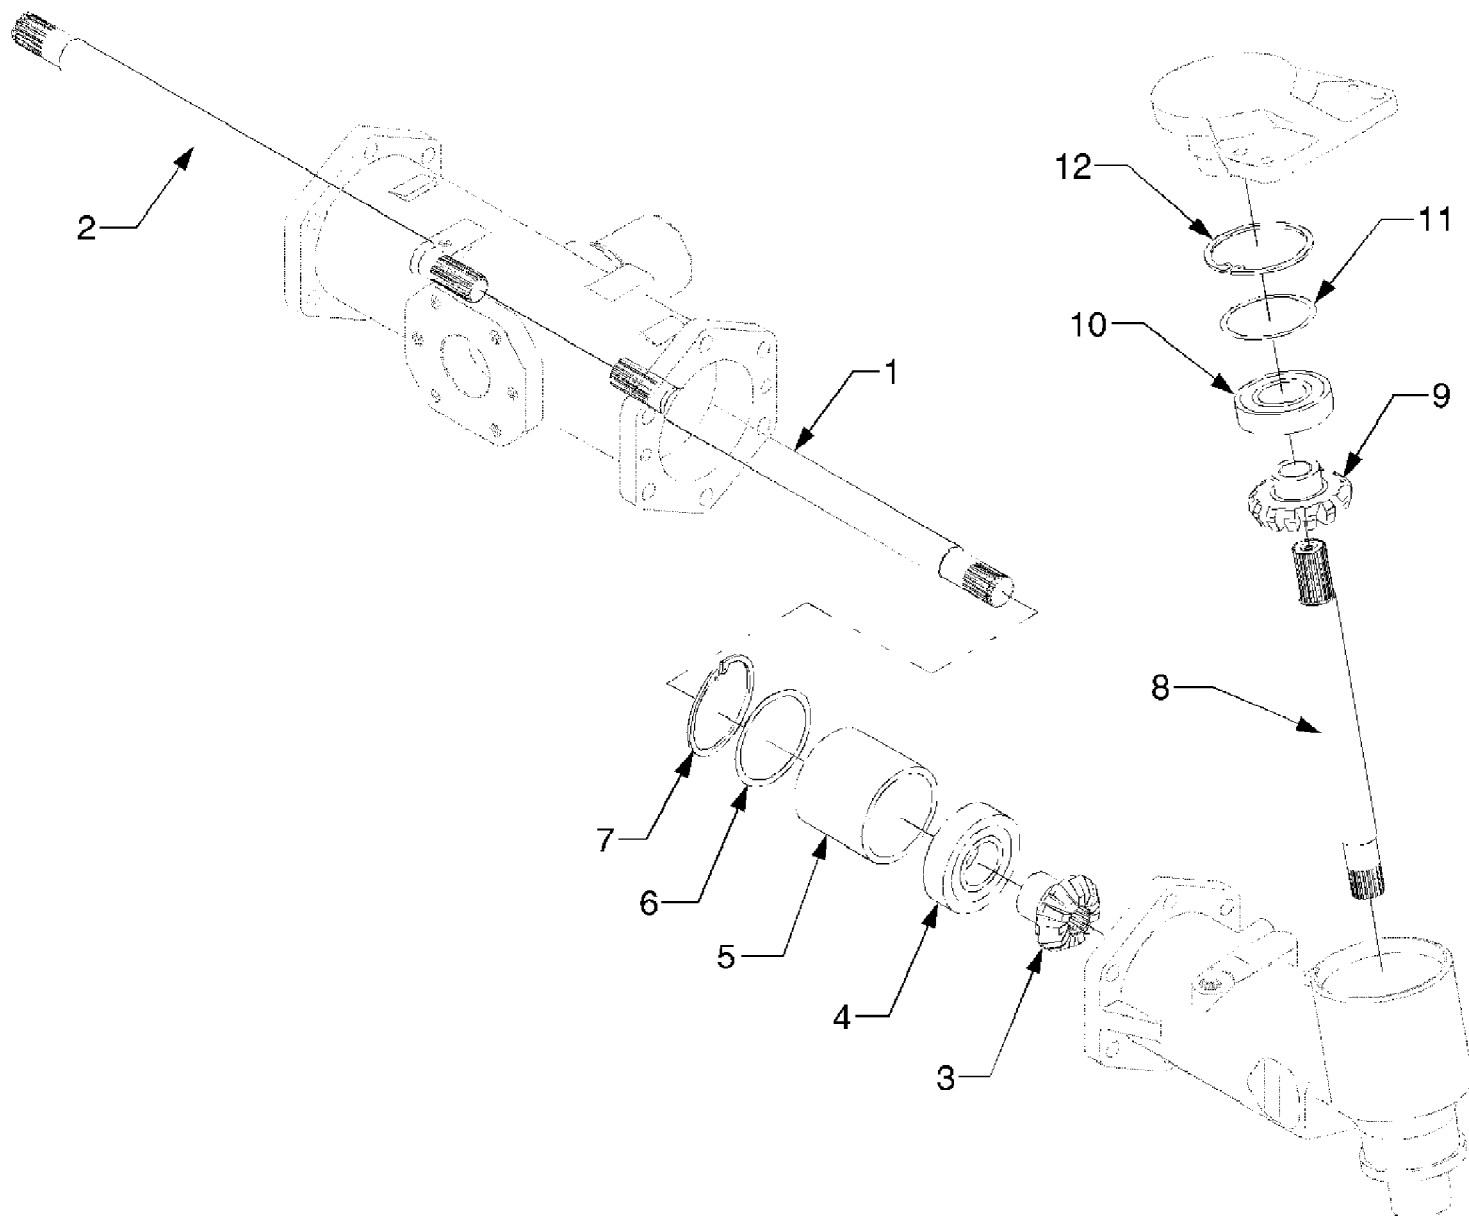

8354 Tractor
Air Cleaner

Page 4 of 202

Ref #	Part Number	Qty	S/P/F	Description
1	DD-E5800-11113	1		Aircleaner Body Ass'y Includes Ref. Nos. 2 thru 8
2	DD-E7100-11471	1		Cap, Rubber
3	DD-E5800-11161	1		Cover, Aircleaner
4	DD-E6200-92620	2		Nut, Wing
5	DD-E5800-11171	1		Net
6	DD-E7100-87452	1		Label
7	DD-E6300-11081	1		Element1, Aircleaner
8	DD-E6300-11091	1		Element2, Aircleaner
9	DD-E5800-11621	1		Pipe 1, Inlet
10	DD-E5800-11632	1		Pipe 2, Inlet
11	DD-E5800-11642	1		Pipe 3, Inlet
12	DD-KX97382-S51	4		Clamp Ass'y

8354 Tractor
Battery Group

Page 6 of 202

Ref #	Part Number	Qty	S/P/F	Description
1	DD-T4620-69161	1		Cable, Battery Positive
2	DD-T4620-69611	1		Cable, Battery Ground
3	DD-T2610-50271	2		Rubber, Battery
4	DD-T4620-50242	2		Bolt, Battery Hook
5	DD-04015-50060	2		Washer, Plain
6	DD-02056-50060	4		Nut
7	DD-T4620-50261	1		Plate, Battery Lock
8	925-3174	1	/P	Battery, 500 cca Dry

8354 Tractor
Bevel Gear Shaft Group

Page 10 of 202

Ref #	Part Number	Qty	S/P/F	Description
1	DD-T2630-43211	1		Shaft, Differential Gear (LH)
2	DD-T2630-43221	1		Shaft, Differential Gear (RH)
3	DD-T2630-43241	2		Gear, 11 Bevel
4	DD-08101-06307	2		Bearing, Ball
5	DD-T2630-43291	2		Collar
6	DD-T4520-43031	2		Shim (T 0.4)
	DD-T4520-43041	2		Shim (T 0.8)
	DD-T4520-43051	2		Shim (T 1.0)
	DD-T4520-43061	2		Shim (T 1.2)
7	DD-04611-00800	2		Cir- Clip
8	DD-T2620-43412	2		Shaft, Bevel Gear
9	DD-T2630-43441	2		Gear, 16 Bevel
10	DD-08101-06013	2		Bearing, Ball
11	DD-T4520-44041	2		Shim (T 0.4)
	DD-T4520-44051	2		Shim (T 0.8)
	DD-T4520-44061	2		Shim (T 1.0)
	DD-T4520-44071	2		Shim (T 1.2)
12	DD-04611-01000	2		Cir- Clip