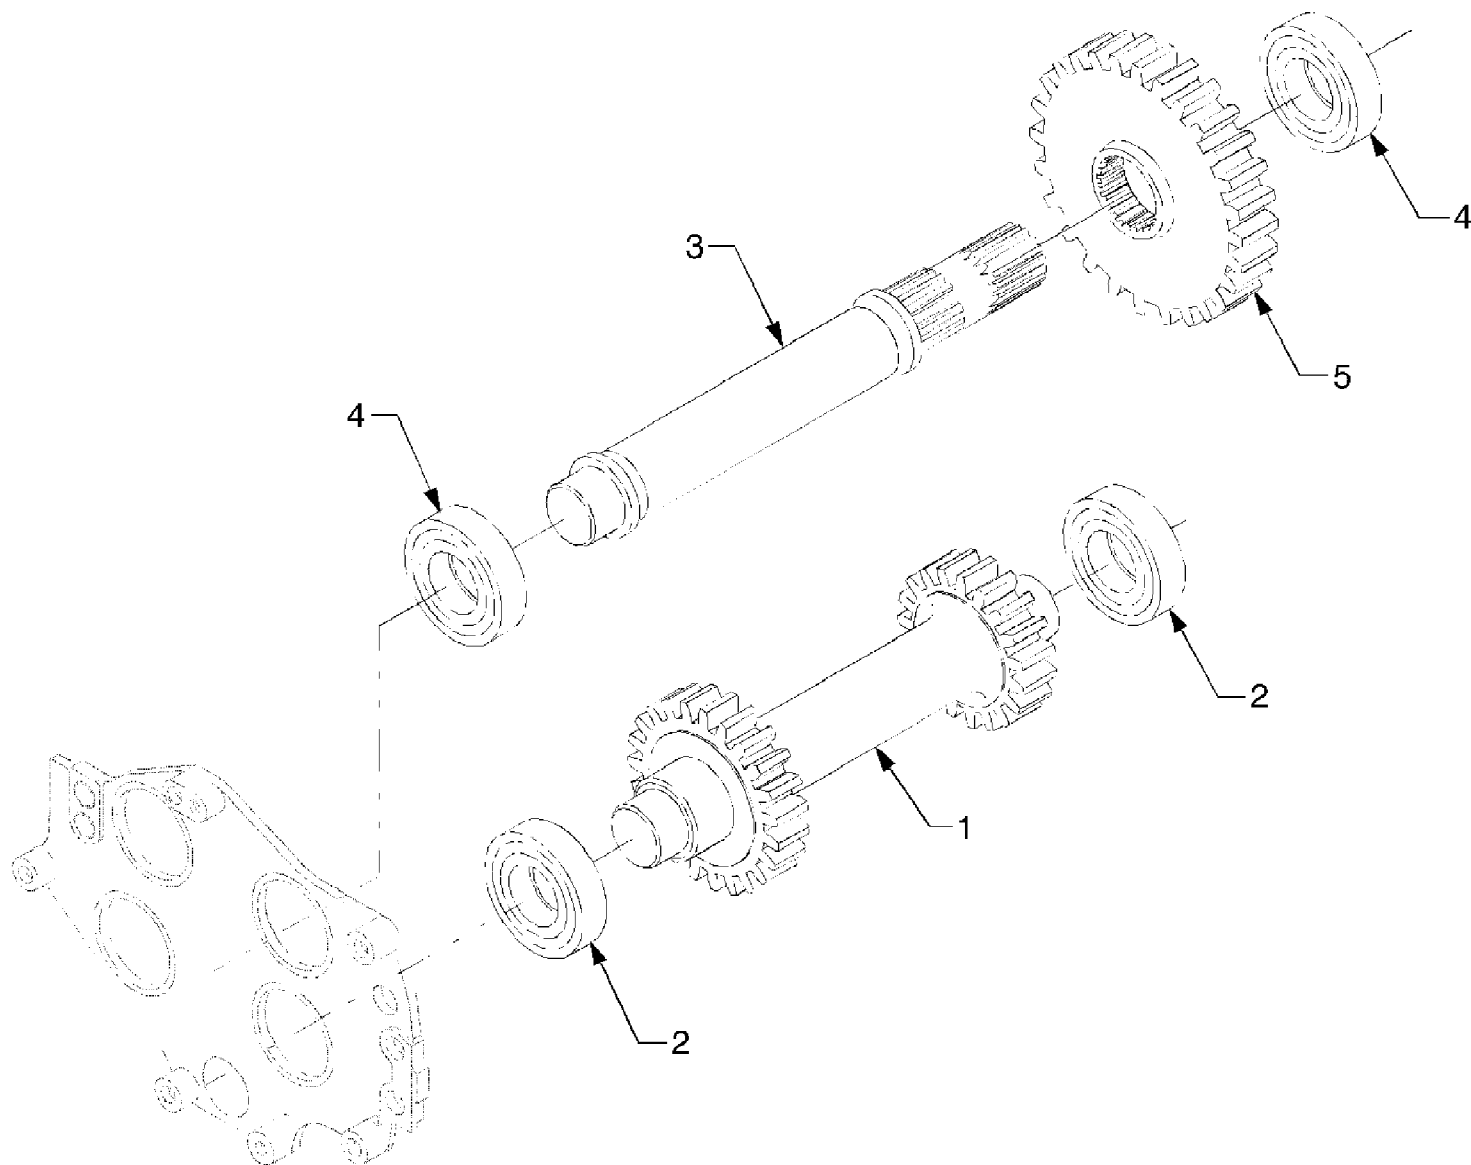

8354 Tractor
PTO Counter Shaft Group

Ref #	Part Number	Qty	S/P/F	Description
1	DD-T2615-25222	1		Shaft, 23-19 Gear
2	DD-T2610-22661	2		Bearing, Ball
3	DD-T2615-25231	1		Shaft, Counter (PTO)
4	DD-08101-06305	2		Bearing, Ball
5	DD-T2615-25242	1		Gear, 33 (PTO)