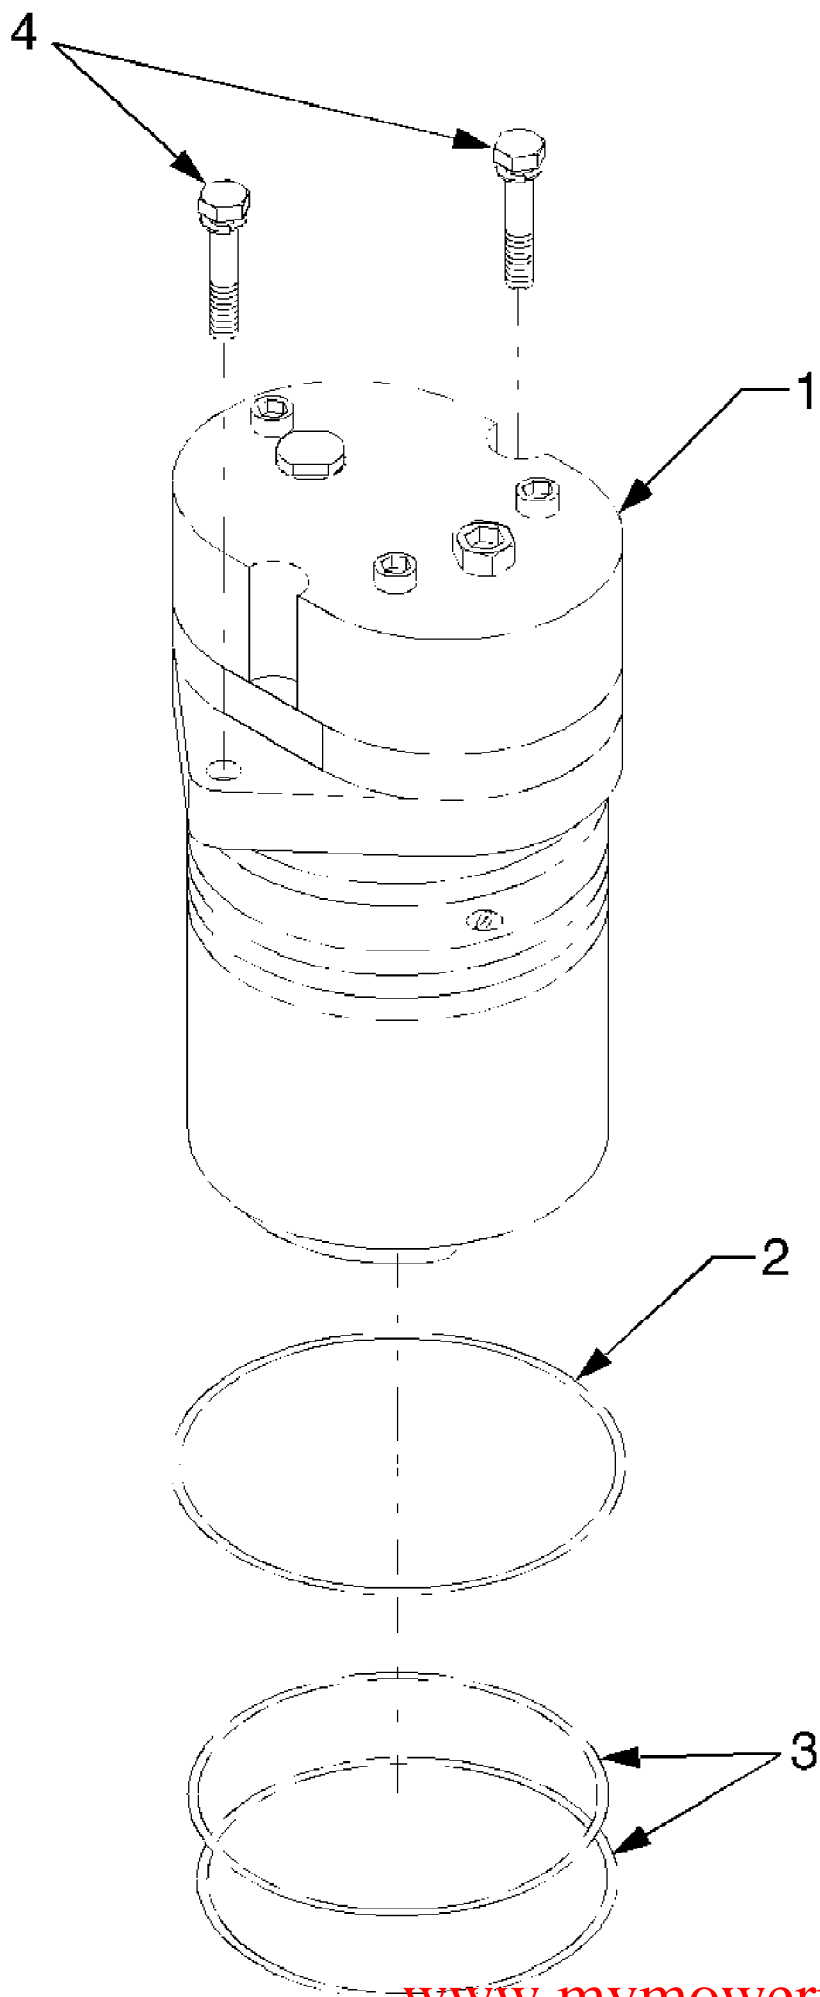

8354 Tractor
Main Distributor Valve Group

Ref #	Part Number	Qty	S/P/F	Description
1	DD-110053004	1	/P	Control Valve Ass'y
2	DD-04810-00550	1		O-Ring
3	DD-04810-50500	2		O-Ring
4	DD-01123-50835	2		Bolt