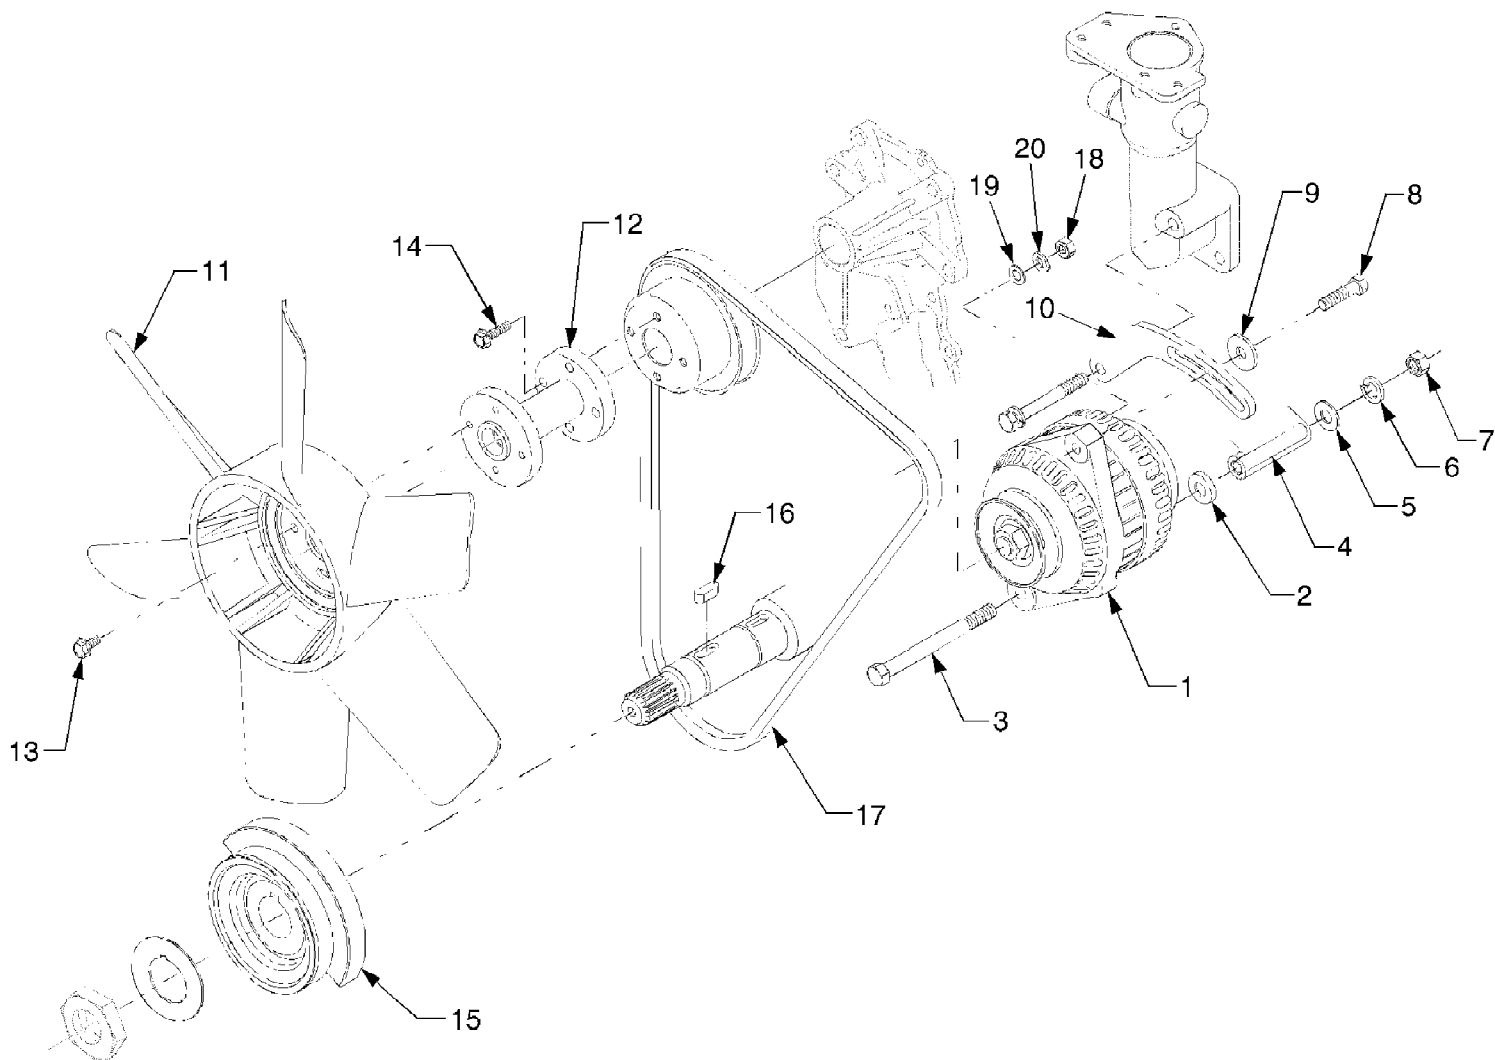

8354 Tractor
Dynamo And Cooling Fan

Page 52 of 202

Ref #	Part Number	Qty	S/P/F	Description
1	DD-E6306-64012	1		Alternator Ass'y
2	DD-E5800-64102	1		Spacer
3	DD-01153-50804	1		Bolt
4	DD-E5620-64101	1		Spacer
5	DD-04015-50080	1		Washer, Plain
6	DD-04512-50080	1		Washer, Spring
7	DD-02114-50080	1		Nut
8	DD-01123-50832	1		Bolt
9	DD-04015-50080	1		Washer, Plain
10	DD-E5800-64422	1		Stay, Alternator
11	DD-E6500-74111	1		Fan, Cooling
12	DD-E5800-74154	1		Collar, Fan
13	DD-01754-50612	4		Bolt, Flange
14	DD-01754-50622	4		Bolt, Flange
15	DD-E5620-74285	1		Pulley, Fan Drive
16	DD-05712-00720	1		Key
17	DD-E5800-72531	1		Belt, Fan
18	DD-02054-50050	1		Nut
19	DD-04012-50050	1		Washer, Plain
20	DD-04512-50050	1		Washer, Spring