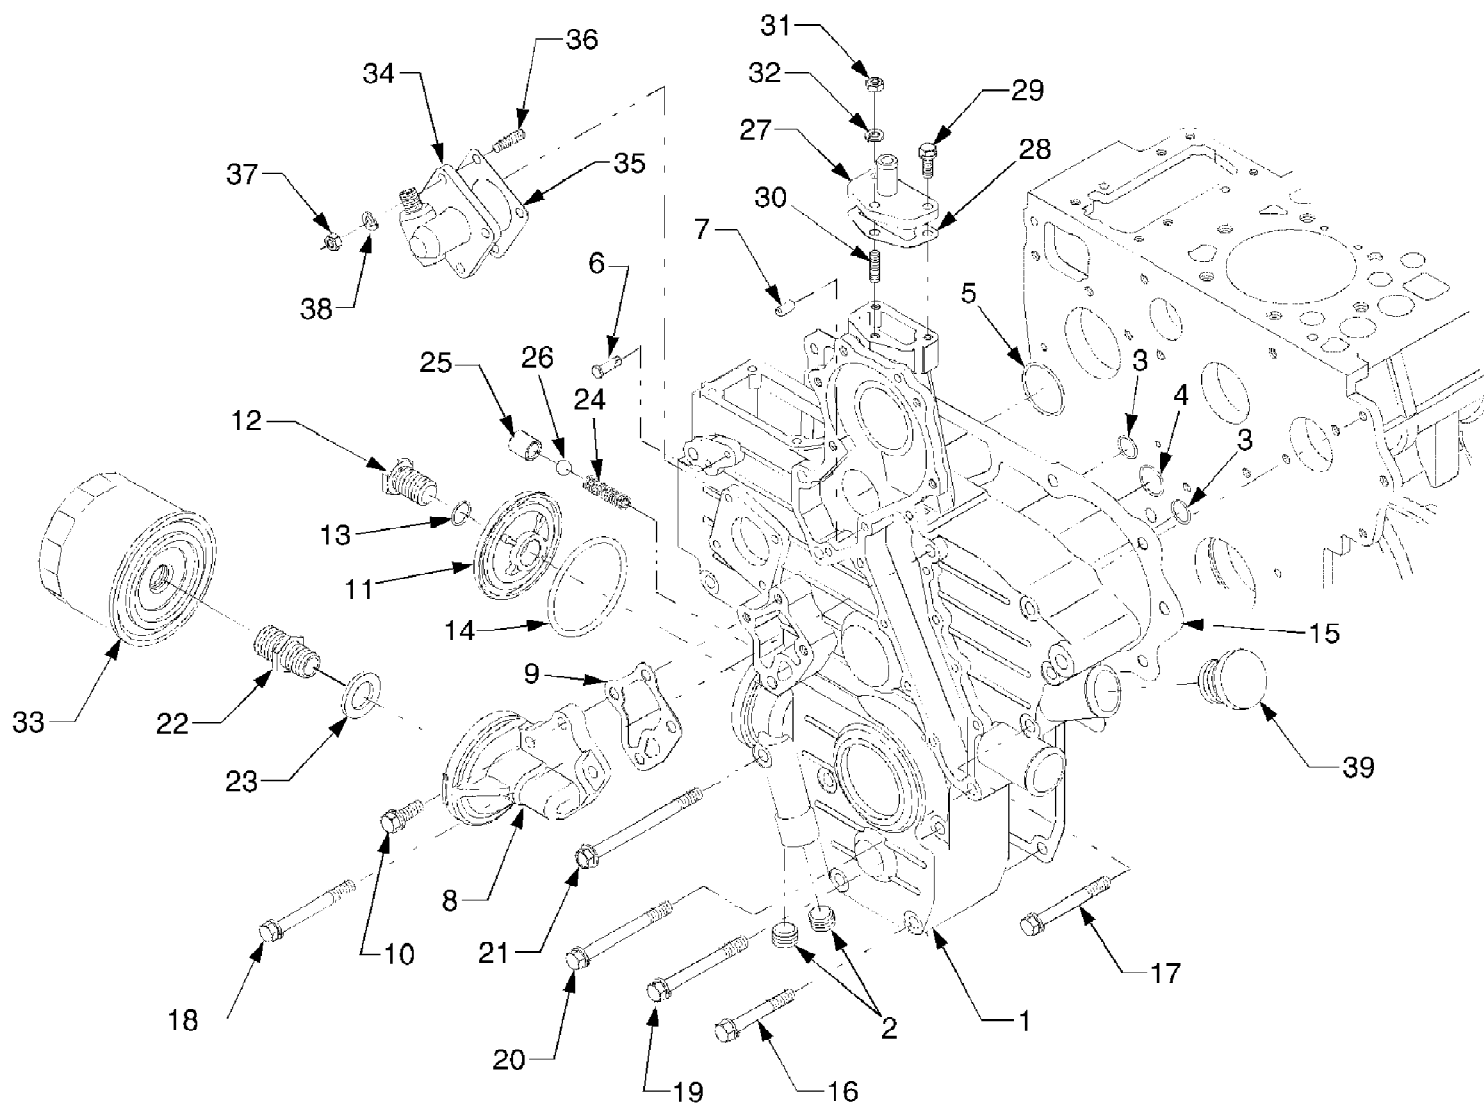

8354 Tractor
Gear Case

Page 90 of 202

Ref #	Part Number	Qty	S/P/F	Description
1	DD-E5800-A0210	1		Gear Case Ass'y Includes Ref. Nos. 1,2, 6 thru 14, 24 thru 32, and 39
2	DD-E5800-96031	2		Plug
3	DD-04811-00150	2		O-ring
4	DD-04811-00200	1		O-ring
5	DD-04811-00360	1		O-ring
6	DD-15221-56282	1		Pin, Start Spring
7	DD-05012-00612	2		Pin, Straight
8	DD-E6500-32612	1		Support, Oil Filter
9	DD-E5800-32621	1		Gasket
10	DD-01123-50825	3		Bolt
11	DD-E5800-32882	1		Cover
12	DD-E5800-32912	1		Bolt, Cover
13	DD-04811-00150	1		O-ring
14	DD-E5800-96831	1		O-ring
15	DD-E5800-04133	1		Gasket, Gear Case
16	DD-01123-50860	3		Bolt
17	DD-01123-50870	3		Bolt
18	DD-01123-50875	1		Bolt
19	DD-01123-50880	3		Bolt
20	DD-01123-50885	3		Bolt
21	DD-01754-50801	2		Bolt, Flange
22	DD-15521-32291	1		Pipe, Joint
23	DD-04011-50180	1		Washer, Plain
24	DD-15241-36952	1		Spring
25	DD-E5500-36932	1		Valve Seat
26	DD-07715-03213	1		Ball
27	DD-15521-73321	1		Flange, Water Return
28	DD-15521-73331	1		Gasket
29	DD-01023-50620	2		Bolt
30	DD-01513-50616	1		Stud
31	DD-02056-50060	1		Nut
32	DD-04512-50060	1		Washer, Spring
33	DD-E6201-32443	1		Filter, Engine Oil
34	DD-E5205-58812	1		Hour Meter Ass'y Serial Number 3185-00967 and Below
35	DD-15221-88131	1		Gasket Serial Number 3185-00967 and Below
36	DD-15221-88211	4		Stud Serial Number 3185-00967 and Below
37	DD-02056-50060	4		Nut Serial Number 3185-00967 and Below
38	DD-04512-50060	4		Washer, Spring Serial Number 3185-00967 and Below
39	DD-E5800-33143	1		Plug, Oil