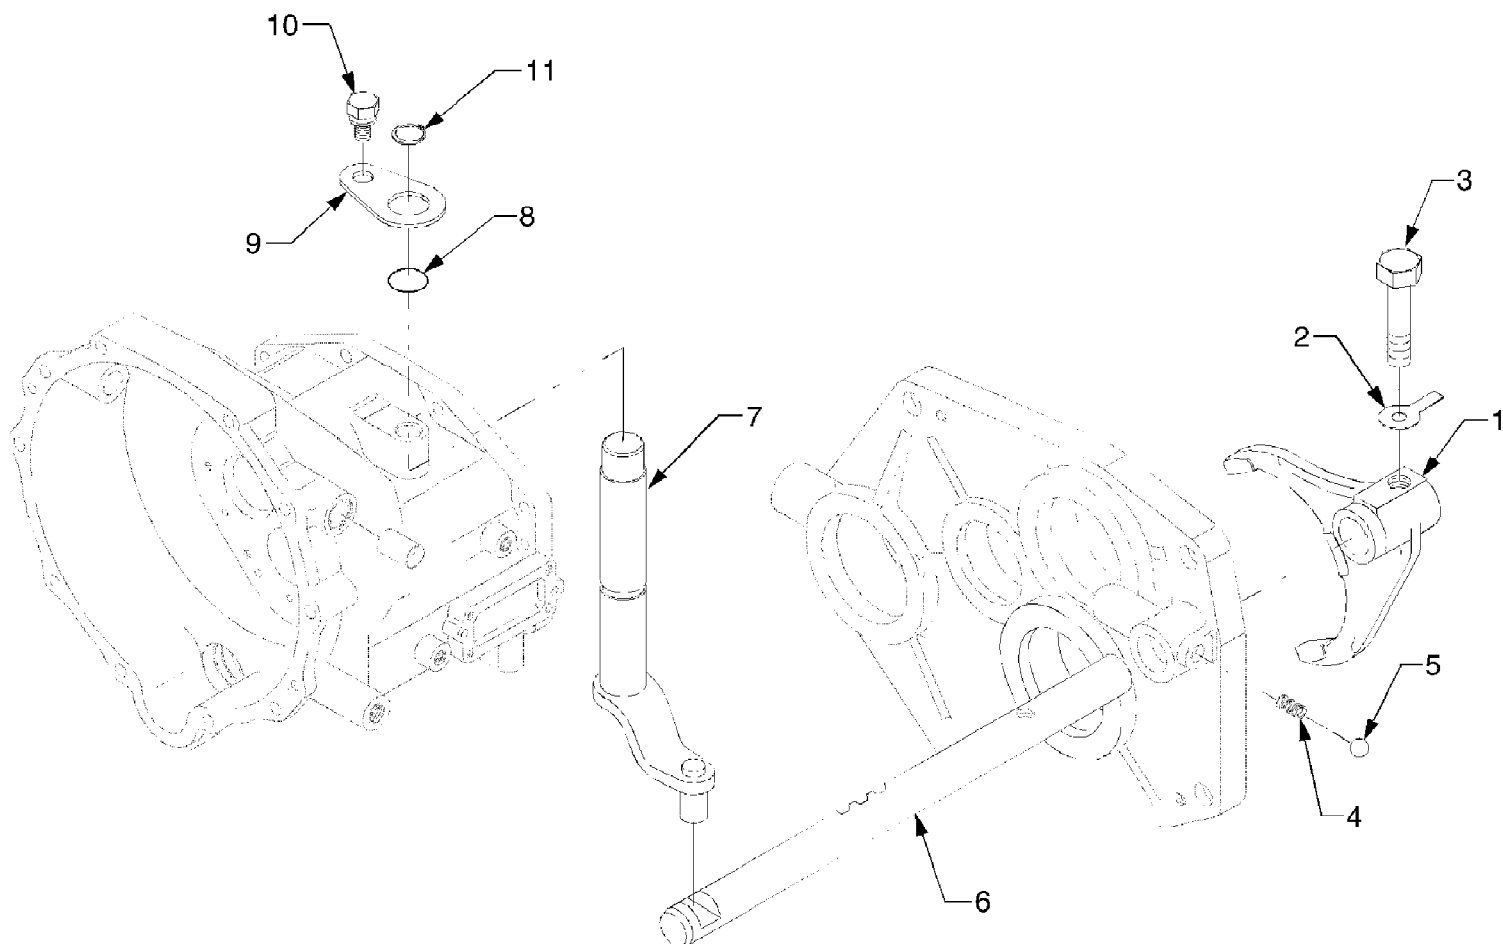

8354 Tractor
Shuttle Shift Fork Group

8354 Tractor
Shuttle Shift Fork Group

Page 170 of 202

Ref #	Part Number	Qty	S/P/F	Description
1	DD-T2610-22152	1		Fork, Shift (Shuttle)
2	DD-04111-50060	1		Washer
3	DD-T2610-22171	1		Bolt, Stopper
4	DD-62331-18532	1		Spring
5	DD-07715-01605	1		Ball
6	DD-T2610-22162	1		Rod, Fork (Shuttle)
7	DD-T2610-22122	1		Arm, Shift (Shuttle)
8	DD-04811-00200	1		O-ring
9	DD-T2610-22131	1		Plate
10	DD-01754-50812	1		Bolt, Flange
11	DD-04612-50180	1		Cir-clip