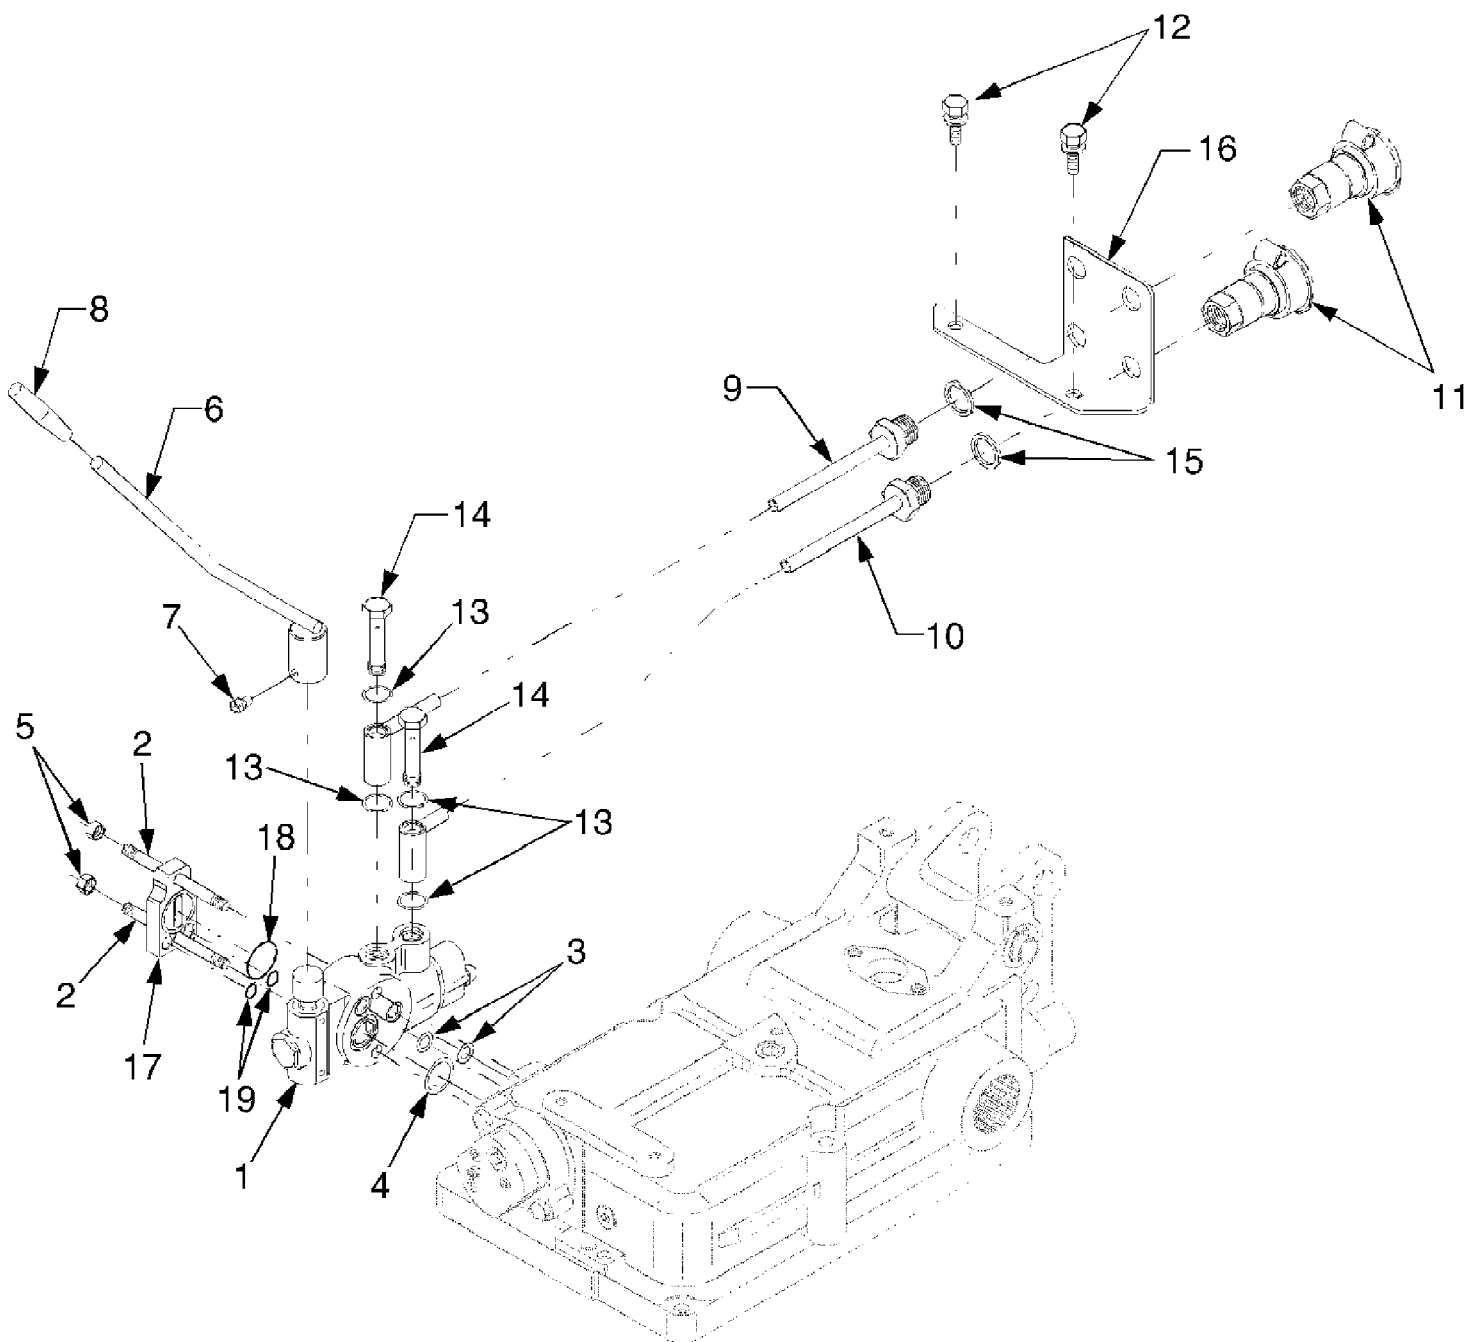

8354 Tractor
Engine Stop Lever

8354 Tractor
Engine Stop Lever

Page 60 of 202

Ref #	Part Number	Qty	S/P/F	Description
1	DD-E6200-54252	1		Bolt, Adjusting
2	DD-15521-54261	1		Spring
3	DD-15471-92011	1		Nut
4	DD-04811-00060	1		O-ring
5	DD-15521-54271	1		Cap
6	DD-E6200-51654	1		Cover, Injection Pump
7	DD-E6300-57743	1		Shaft, Lever
8	DD-15471-57981	1		Seal, Oil
9	DD-E6200-57922	1		Spring
10	DD-E6200-57731	1		Lever, Engine Stop
11	DD-05411-00420	1		Pin, Spring
12	DD-15221-51661	1		Gasket
13	DD-01023-50620	4		Bolt
14	DD-E5800-60111	1		Support, Solenoid
15	DD-E5753-60015	1		Solenoid, Engine Stop
16	DD-01125-50816	2		Bolt
17	DD-T4240-62642	1		Lever 1, Stop
18	DD-15471-60162	1		Lever 2, Stop
19	DD-04012-50060	3		Washer, Plain
20	DD-05525-50600	3		Pin, Snap