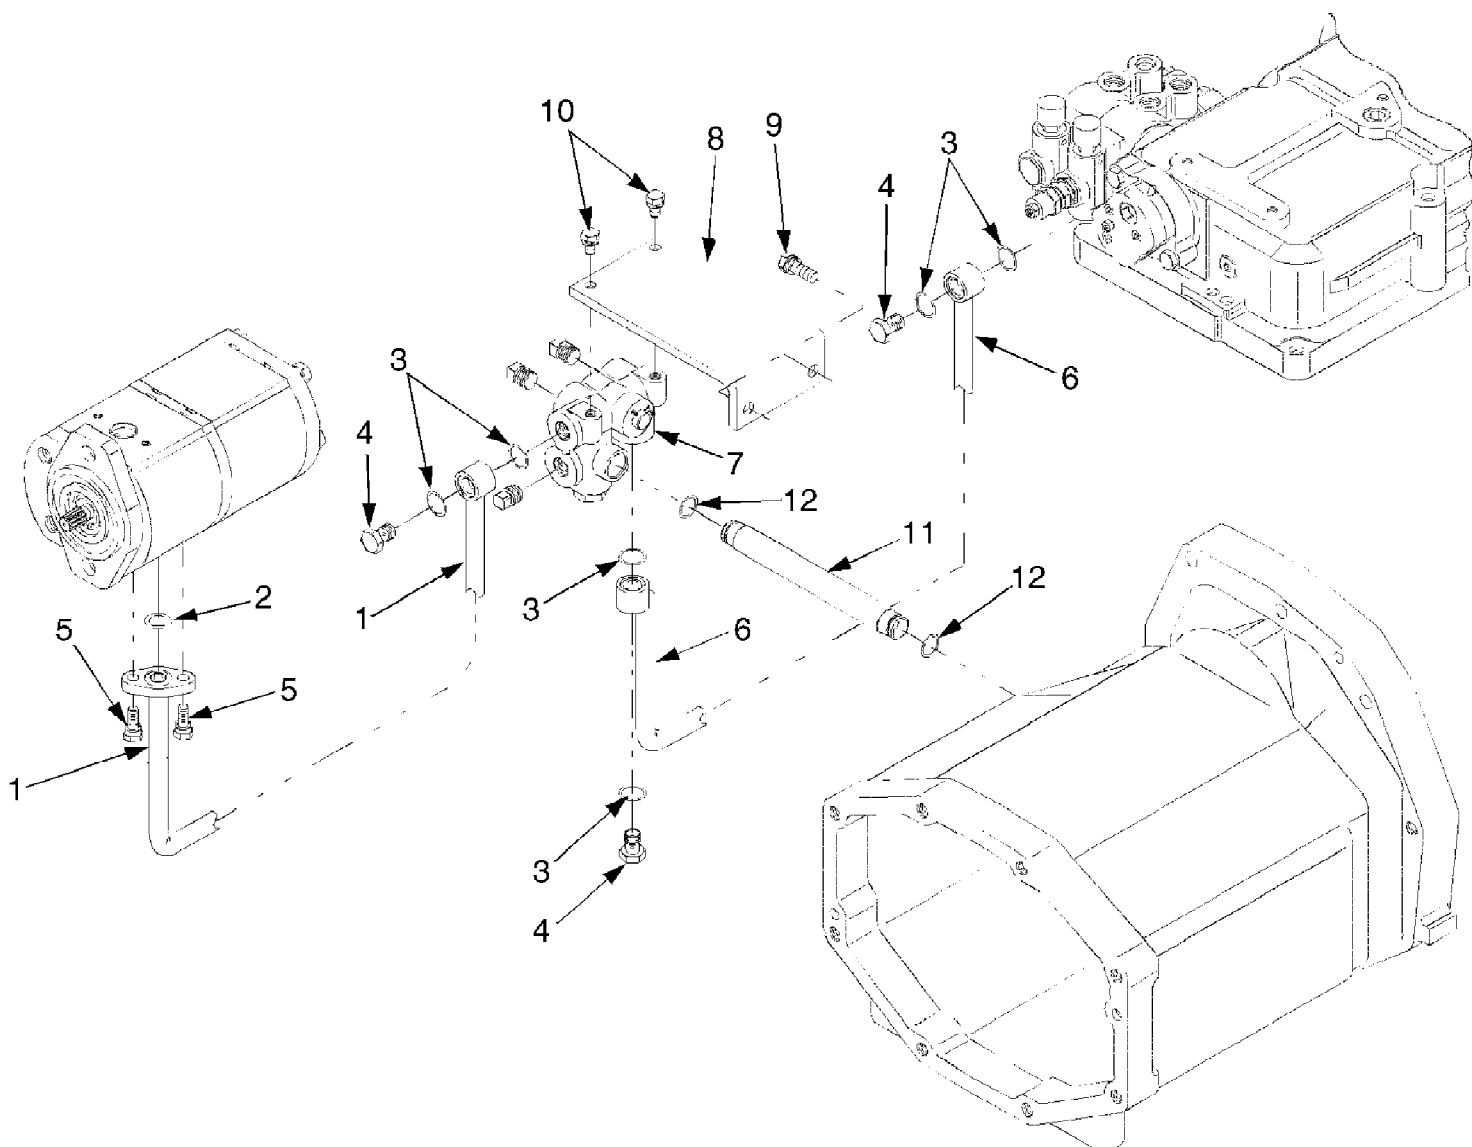

8354 Tractor
Hydraulic Pipe Group

Page 102 of 202

Ref #	Part Number	Qty	S/P/F	Description
1	DD-T2620-37074	1		Pipe 1, Hydraulic
2	DD-04810-00180	1		O-Ring
3	DD-04810-00200	6		O-Ring
4	DD-T4620-37092	3		Bolt, Joint
5	DD-01123-50820	2		Bolt
6	DD-T2615-37136	1		Pipe 2, Hydraulic
7	DD-T4625-37013	1		Hydraulic Block Ass'y
8	DD-T2610-37042	1		Support, Hydraulic Block
9	DD-01133-51025	2		Bolt
10	DD-01123-50820	2		Bolt
11	DD-T2610-37022	1		Pipe, Return
12	DD-04811-05170	2		O-Ring