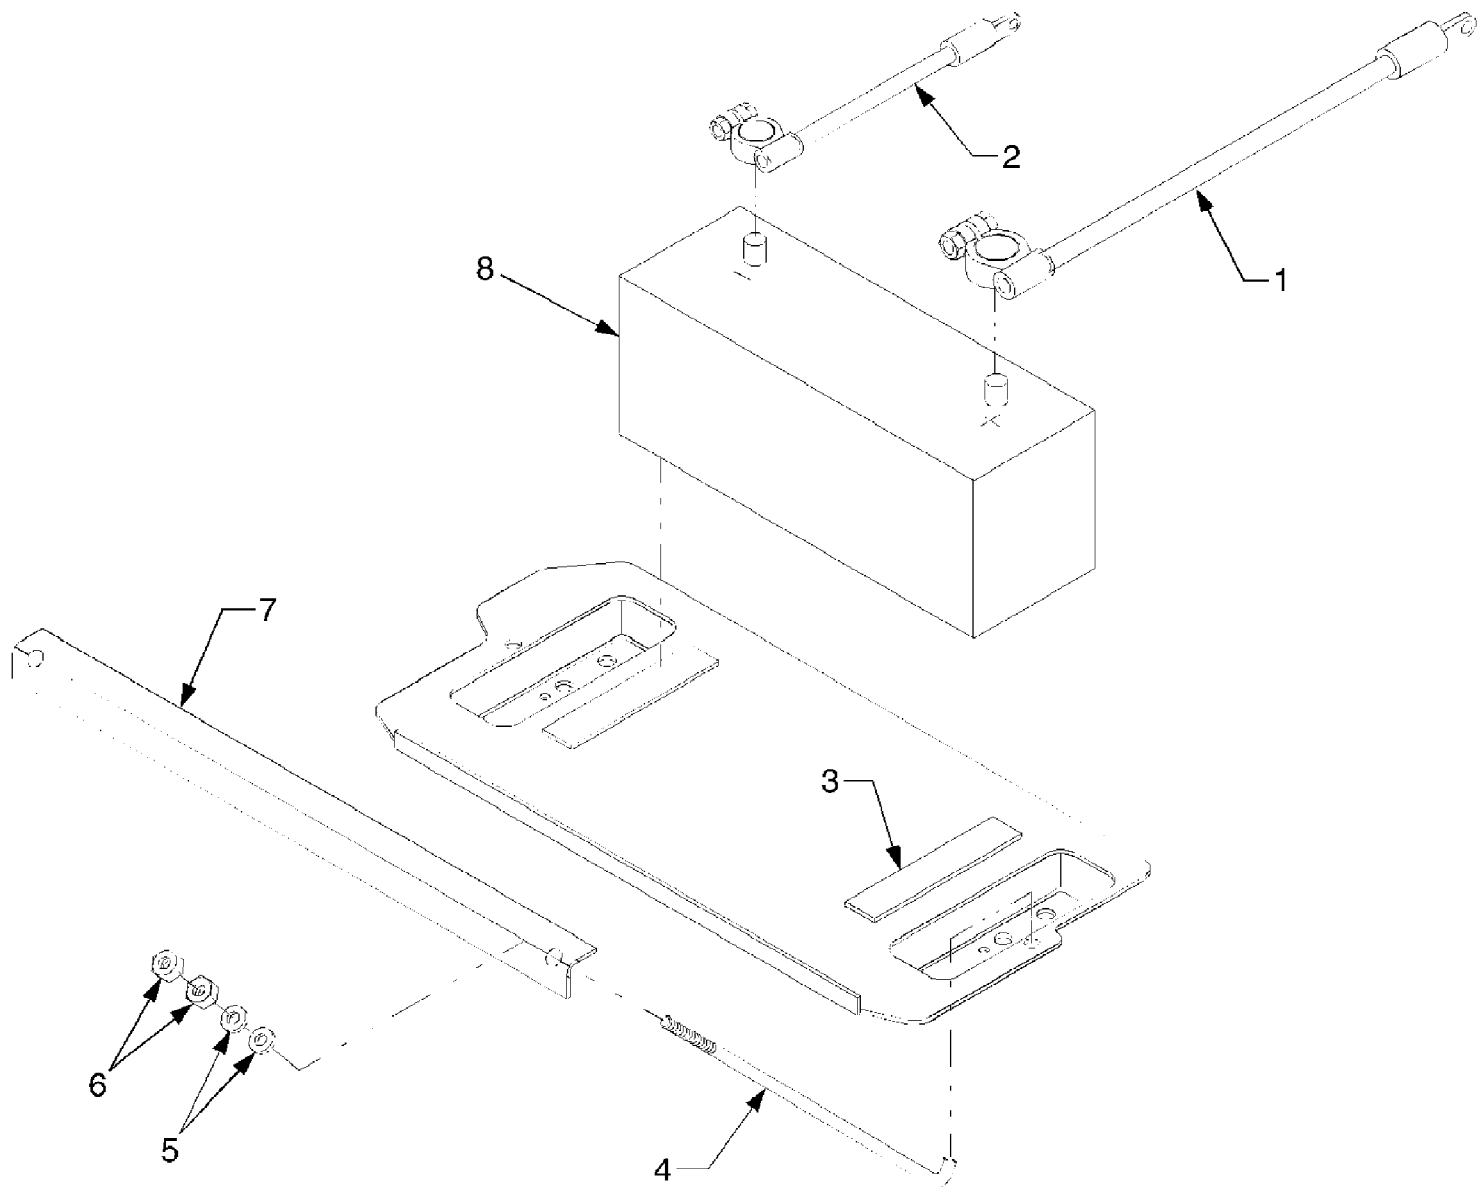

8354 Tractor
Battery Group

Page 6 of 202

Ref #	Part Number	Qty	S/P/F	Description
1	DD-T4620-69161	1		Cable, Battery Positive
2	DD-T4620-69611	1		Cable, Battery Ground
3	DD-T2610-50271	2		Rubber, Battery
4	DD-T4620-50242	2		Bolt, Battery Hook
5	DD-04015-50060	2		Washer, Plain
6	DD-02056-50060	4		Nut
7	DD-T4620-50261	1		Plate, Battery Lock
8	925-3174	1	/P	Battery, 500 cca Dry