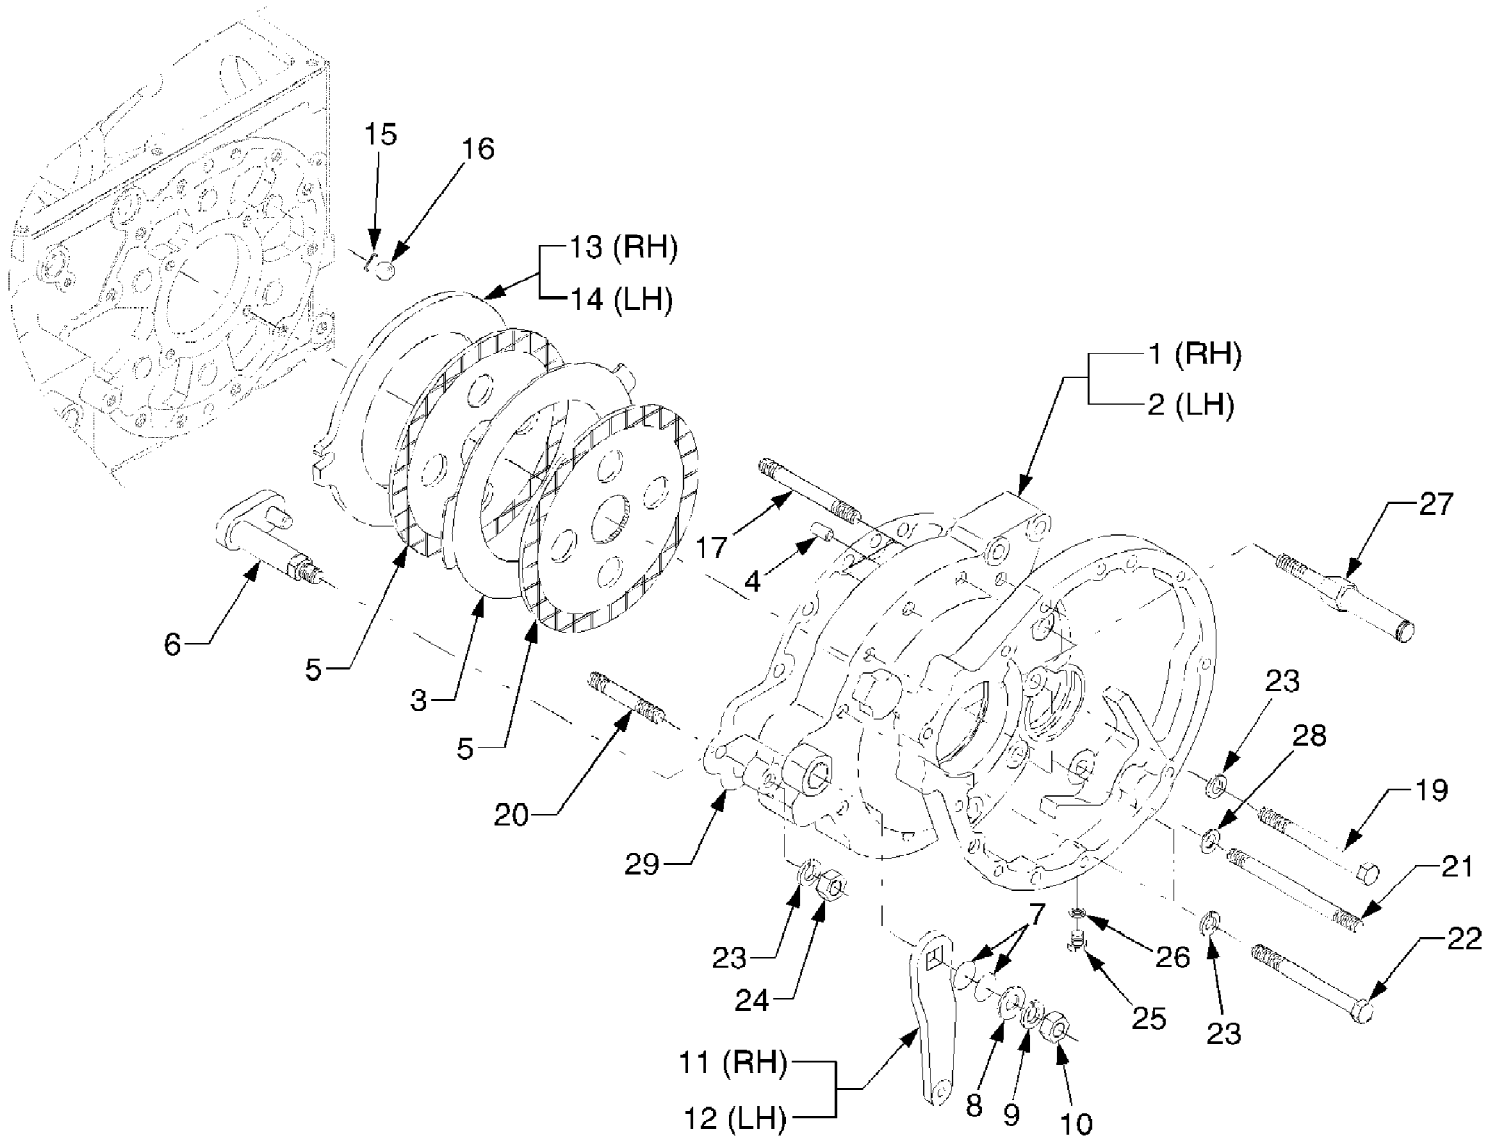

8354 Tractor
Bevel Pinion Shaft Group

Page 12 of 202

Ref #	Part Number	Qty	S/P/F	Description
1	DD-T2630-42201	1		Spiral Bevel Gear Ass'y
2	DD-T2630-42311	1		Gear, 23 Spiral Bevel
3	DD-T2630-42261	1		Shaft, 9 Bevel Pinion
4	DD-T2630-42451	2		Collar (T 5.8)
	DD-T2630-42461	2		Collar (T 5.9)
	DD-T2630-42471	2		Collar (T 6.0)
	DD-T2630-42481	2		Collar (T 6.1)
	DD-T2630-42491	2		Collar (T 6.2)
5	DD-T2630-42271	2		Bearing, Taper Roller
6	DD-T4620-21591	1		Nut, 28
7	DD-T2630-42751	1		Collar
8	DD-04611-00580	1		Cir- Clip
9	DD-T2630-42291	1		Seal, Oil

8354 Tractor
Bonnet 3 Group

8354 Tractor
Bonnet 3 Group

Page 18 of 202

Ref #	Part Number	Qty	S/P/F	Description
1	DDT262050751BE	1		Cover, Side (LH)
2	DDT4620-50764	1		Grill, Side Cover (LH)
3	DD-T4620-50701	6		Stopper
4	DD-82KC-0641	6		Rubber, Stopper
5	DD-T4680-50771	1		Cover, Muffler
6	DD-01023-50612	2		Bolt
7	DDT262050811BE	1		Cover, Side (RH)
8	DD-T2620-50782	2		Net, Side Cover
9	DD-T4620-50701	10		Stopper
10	DD-82KC-0641	10		Rubber, Stopper
11	DD-T4620-50622	2		Net (Grill)
12	DD-T4620-50701	12		Stopper
13	DD-82KC-0641	12		Rubber, Stopper
14	DDT4620-50824	1		Grill, Side Cover (RH)
15	DD-T4620-50701	6		Stopper
16	DD-82KC-0641	6		Rubber, Stopper
17	DD-T4850-50461	2		Sponge 2
18	DD-T4680-50862	2		Net, Side Cover
19	DD-T4620-50701	14		Stopper
20	DD-82KC-0641	14		Rubber, Stopper

8354 Tractor
Bonnet 4 Group

Page 20 of 202

Ref #	Part Number	Qty	S/P/F	Description
1	DD-T2620-50903	1		Cover, Low (LH)
2	DD-T2620-50911	1		Cover, Low (RH)
3	DD-T2610-80691	8		Cushion
4	DD-01754-50816	8		Bolt, Flange
5	DD-T2620-50691	1		Rubber, Cover (LH)
6	DD-T4810-50832	4		Knob, Side Cover
7	DD-02112-50080	2		Nut
8	DD-T4620-50881	2		Plate, Side Cover
9	DD-T4620-50891	2		Bolt, Cushion
10	DD-T4810-50851	4		Rubber (Bonnet-LH)
11	DD-T4681-50841	4		Bracket
12	DD-05511-50325	4		Pin, Split
13	DD-01053-50610	8		Bolt
14	DD-T2620-51691	1		Rubber, Cover (RH)