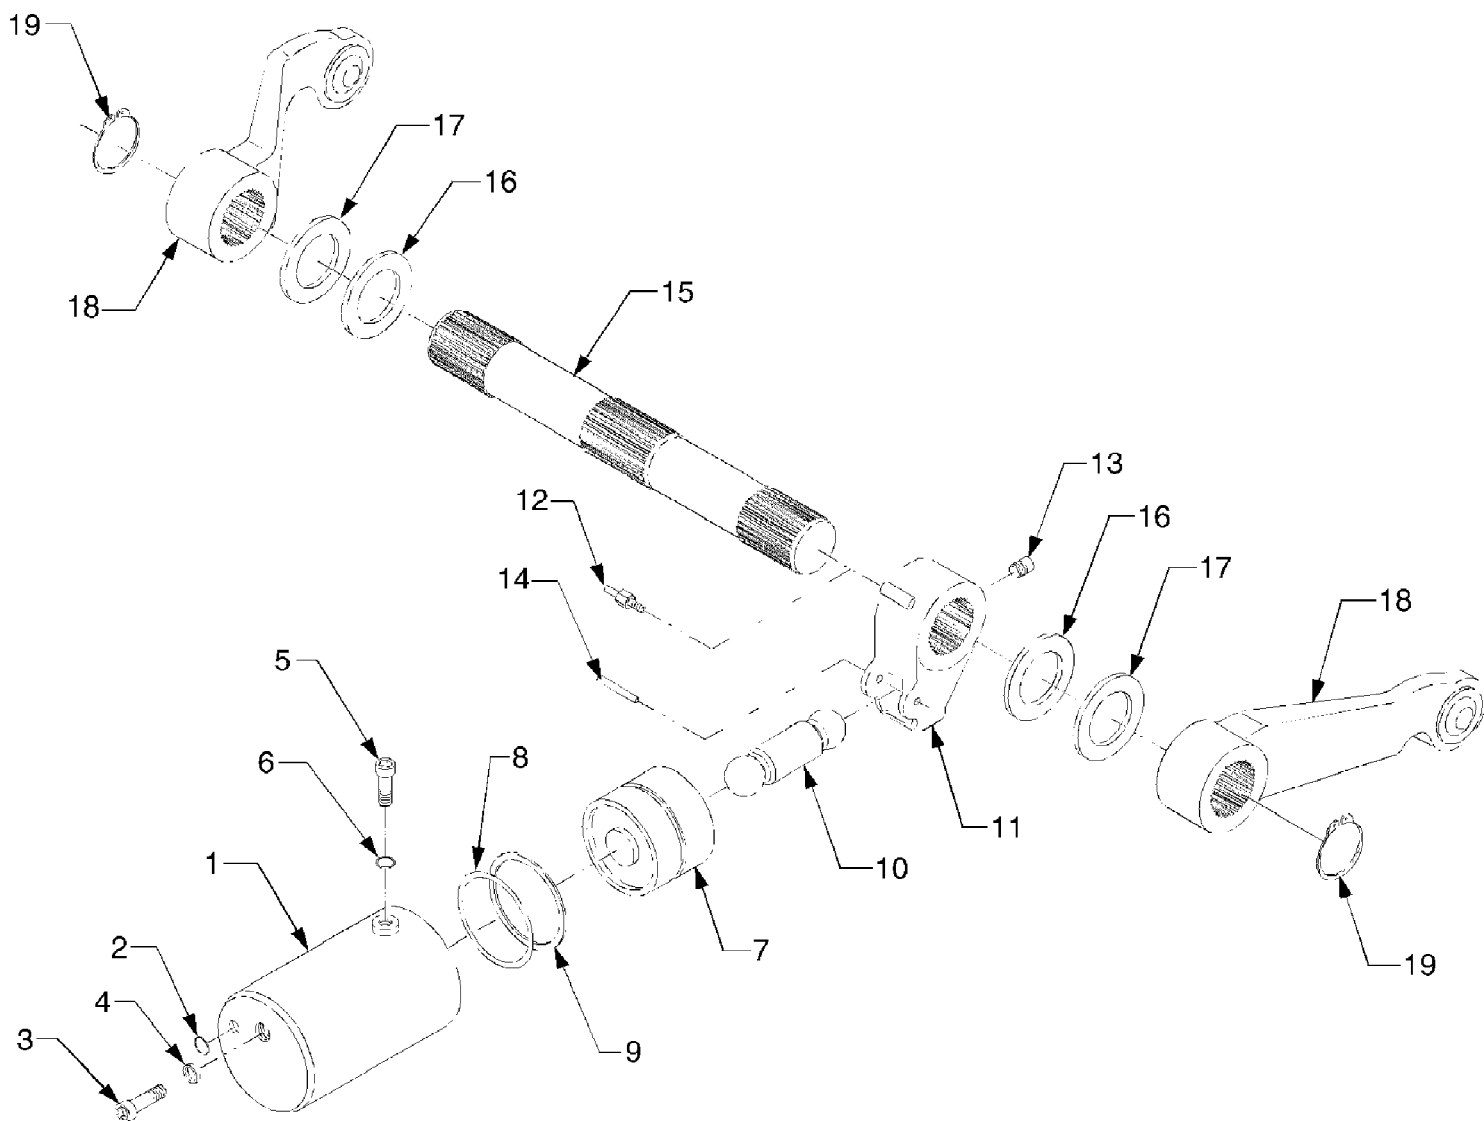

8354 Tractor
Hydraulic Lift Arm Group

8354 Tractor
Hydraulic Lift Arm Group

Page 96 of 202

Ref #	Part Number	Qty	S/P/F	Description
1	DD-T2610-37303	1		Cylinder
2	DD-04810-00120	1		O-Ring
3	DD-T2610-37362	2		Bolt
4	DD-04717-01200	1		Washer, Seal
5	DD-T2610-37352	1		Bolt
6	DD-04717-01400	1		Washer, Seal
7	DD-T2610-37312	1		Piston
8	DD-04810-00800	1		O-Ring
9	DD-T2610-37331	1		Ring, Backup
10	DD-T2610-37322	1		Rod, Hydraulic
11	DD-T2610-37442	1		Arm, Hydraulic
12	DD-T2610-37421	1		Pin
13	DD-T2610-37453	1		Screw, Set
14	DD-05411-00850	1		Pin, Spring
15	DD-T2610-37434	1		Shaft, Hydraulic Arm
16	DD-09500-45609	2		Seal, Oil
17	DD-T2610-37461	2		Washer
18	DD-T2610-37202	2		Lift Arm Ass'y
19	DD-04612-00450	2		Cir-clip