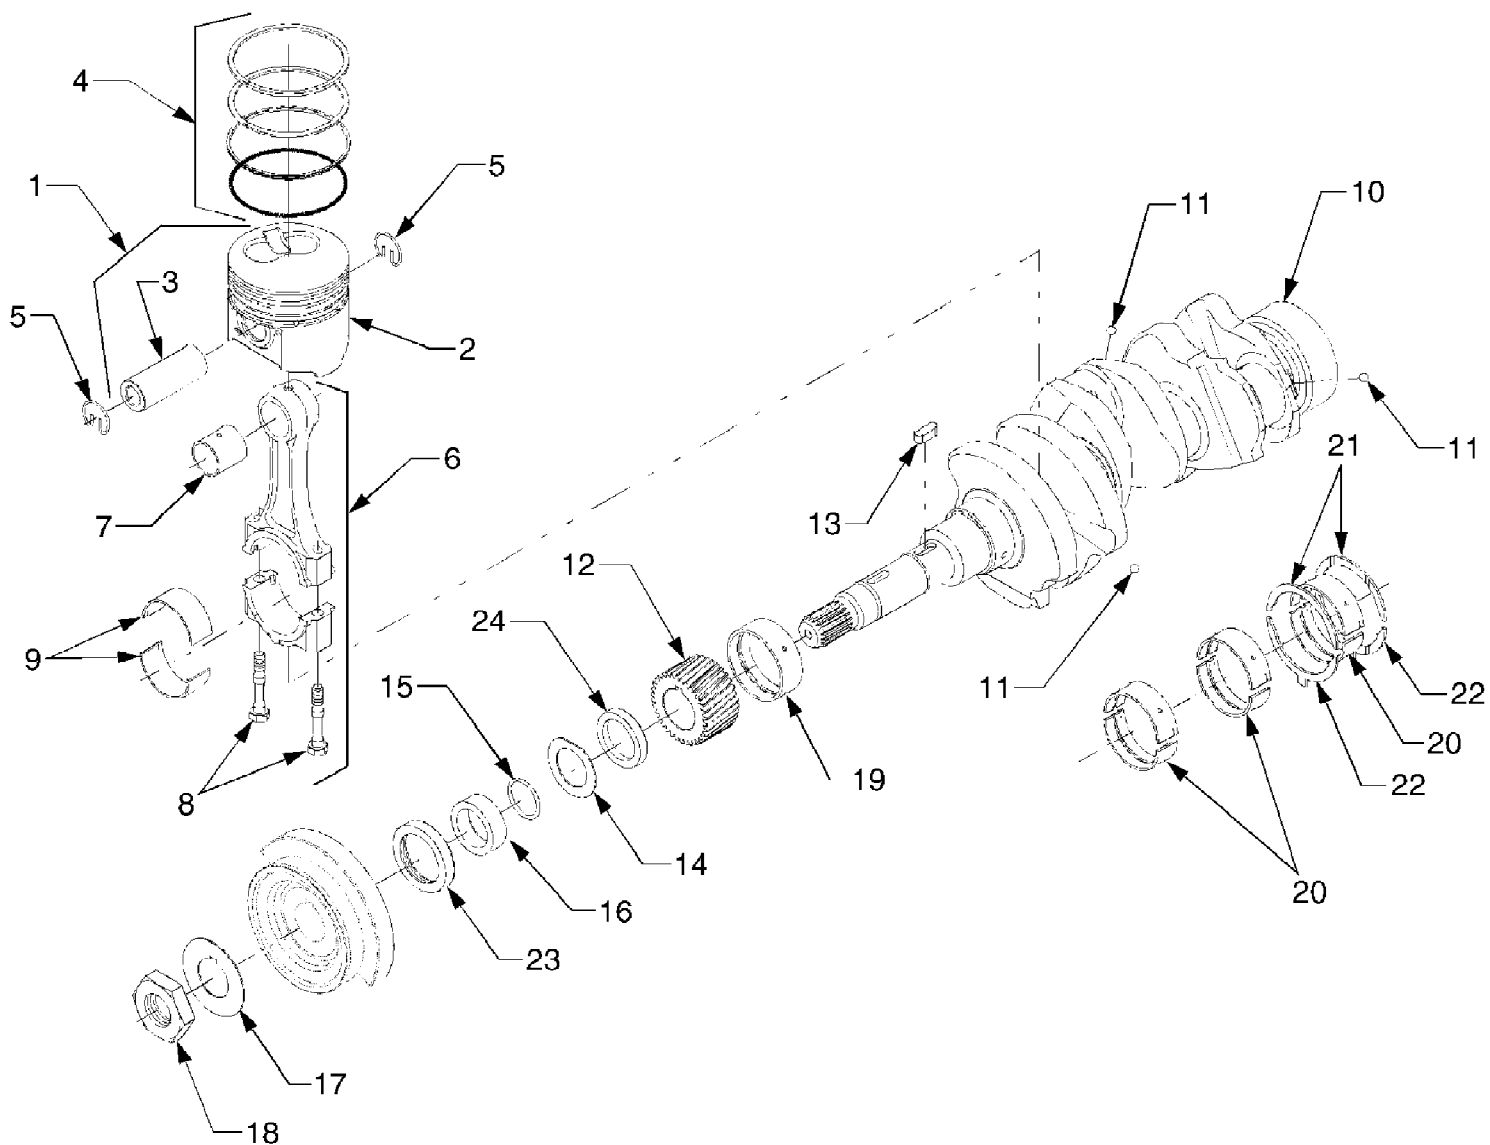

8354 Tractor
Crankshaft And Piston

8354 Tractor
Crankshaft And Piston

Page 40 of 202

Ref #	Part Number	Qty	S/P/F	Description
1	DD-E6301-21016	3		Piston Ass'y Includes Ref. Nos. 2 & 3
2	DD-E6301-21114	3		Piston
3	DD-E6300-21313	3		Pin, Piston
4	DD-E6301-21053	3		Piston Ring Ass'y
5	DD-E6300-21332	6		Cir-clip
6	DD-E6300-22025	3		Connecting Rod Ass'y Includes Ref. Nos. 7 and 8
7	DD-E6300-21353	3		Bush, Piston Pin
8	DD-E5500-22142	6		Bolt, Connecting Rod
9	DD-E6300-22312	6		Metal, Crank Pin
10	DD-E5600-A0094	1		Crank Shaft Ass'y Includes Ref. No. 11
11	DD-07715-00401	3		Ball
12	DD-E6200-24112	1		Gear, Crankshaft
13	DD-05712-00720	1		Key
14	DD-15471-23311	1		Slinger, Oil
15	DD-04811-10300	1		O-ring
16	DD-E6510-23251	1		Collar, Crankshaft
17	DD-15221-23381	1		Washer, Crankshaft
18	DD-15221-23361	1		Nut, Crankshaft
19	DD-E6200-23472	1		Metal, Crankshaft 1
20	DD-E6200-23482	6		Metal, Crankshaft 2
21	DD-15521-23531	2		Metal, Side 1
22	DD-19202-23541	2		Metal, Side 2
23	DD-E5500-11302	1		Seal, Oil
24	DD-E5800-24132	1		Collar