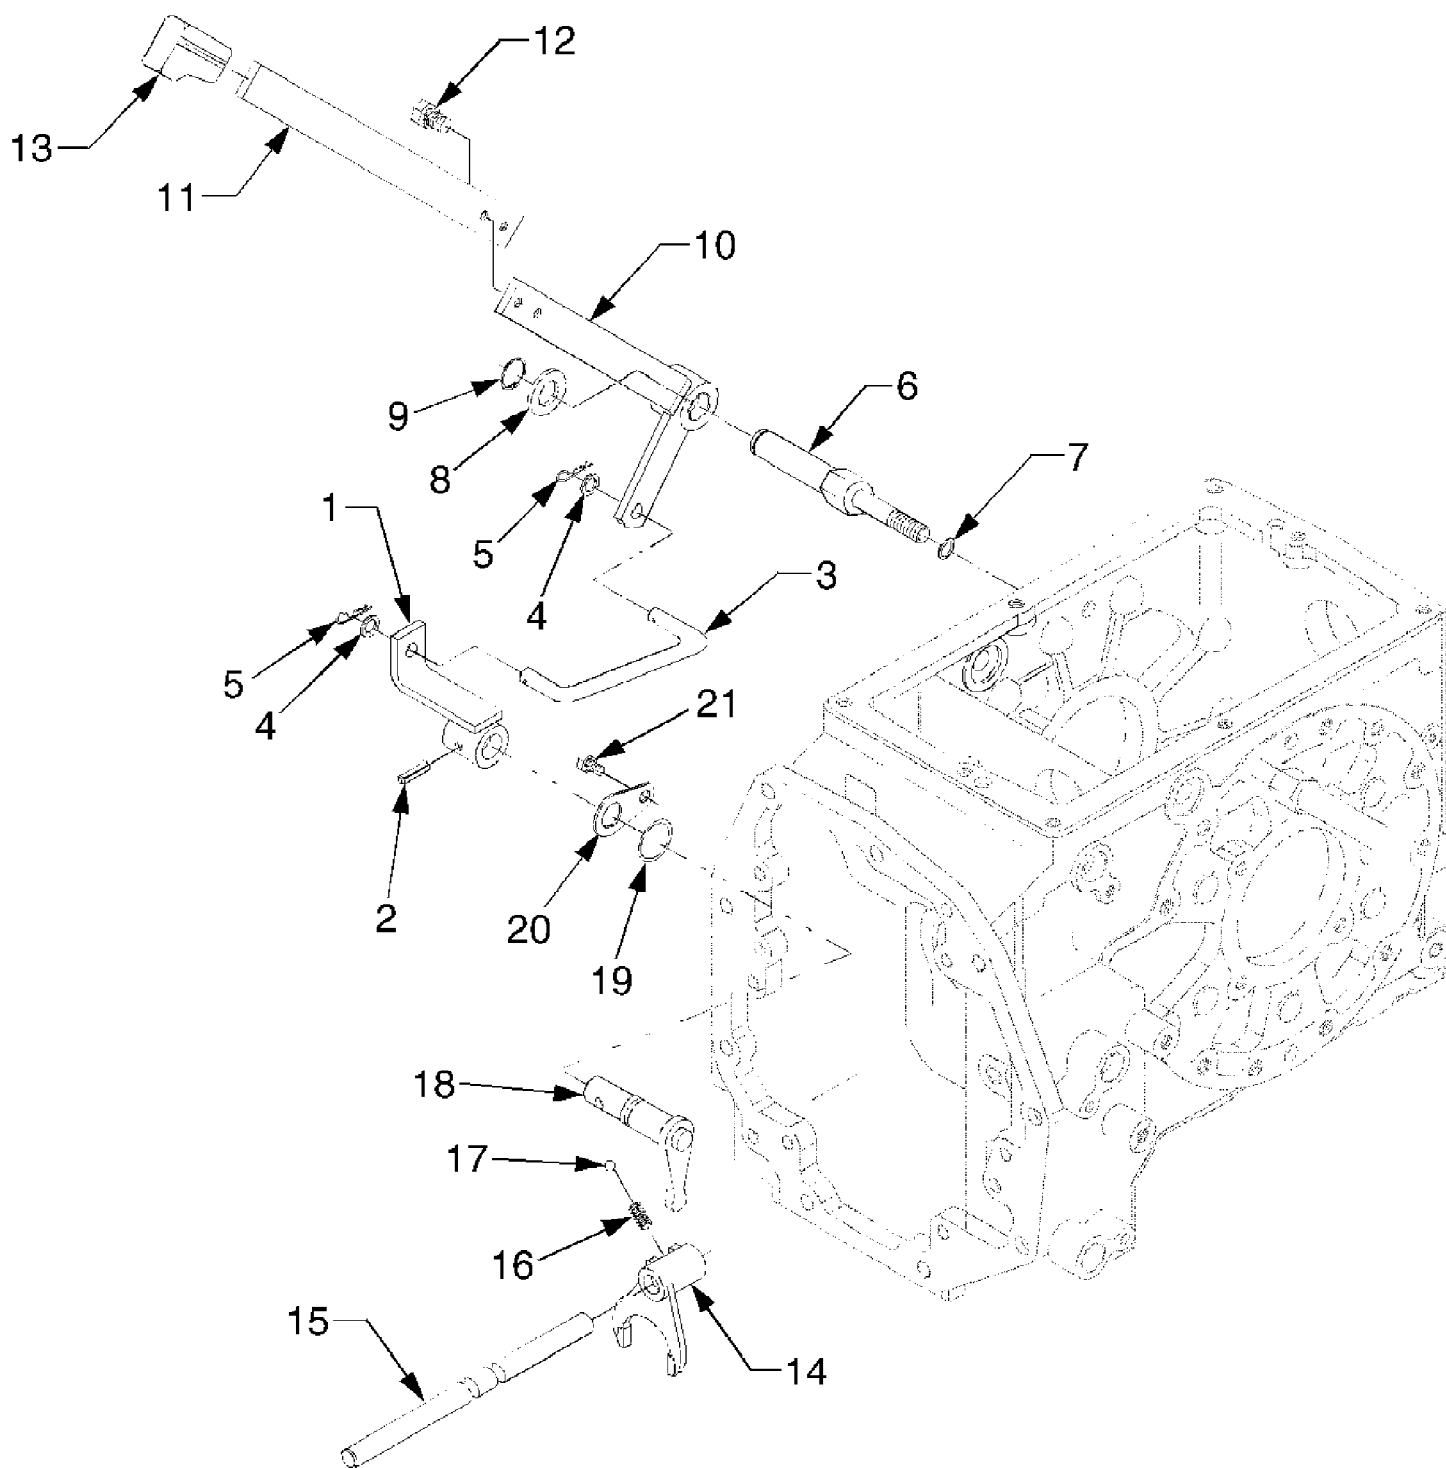

8354 Tractor
Mid PTO Shift Lever Group

Page 126 of 202

Ref #	Part Number	Qty	S/P/F	Description
1	DD-T2615-24242	1		Lever 1, Mid PTO
2	DD-05411-00630	1		Pin, Spring
3	DD-T2615-24422	1		Rod (Mid PTO)
4	DD-04011-50100	2		Washer, Plain
5	DD-05525-51000	2		Pin, Snap
6	DD-T2615-24432	1		Shaft, Lever (Mid PTO)
7	DD-04512-50120	1		Washer, Spring
8	DD-04011-50180	1		Washer, Plain
9	DD-04612-00180	1		Cir-clip
10	DD-T2615-24442	1		Mid PTO Lever Ass'y
11	DD-T2615-24412	1		Lever, Mid PTO
12	DD-01123-50816	2		Bolt
13	DD-T2610-24471	1		Grip
14	DD-T2615-24221	1		Fork, Shift (Mid)
15	DD-T2615-24231	1		Rod, Fork (Mid)
16	DD-62331-18532	1		Spring
17	DD-07715-01605	1		Ball
18	DD-T2610-23271	1		Arm, Shift
19	DD-04811-00200	1		O-ring
20	DD-T4620-44331	1		Stopper
21	DD-01123-50816	1		Bolt