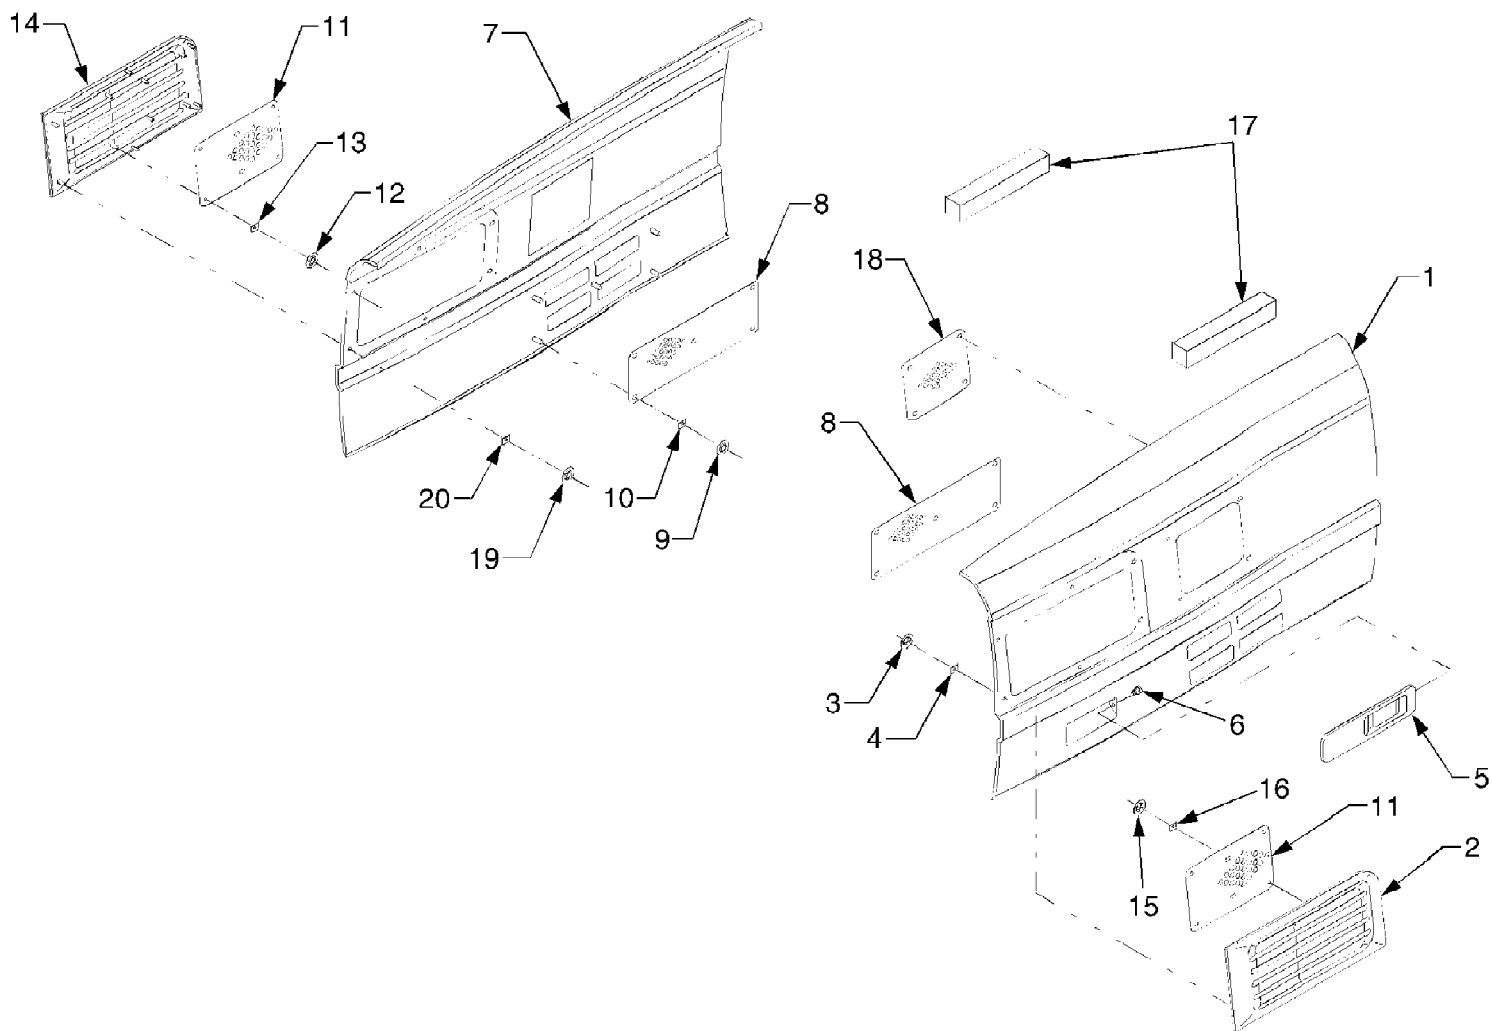

8354 Tractor
Bonnet 3 Group

8354 Tractor
Bonnet 3 Group

Page 18 of 202

Ref #	Part Number	Qty	S/P/F	Description
1	DDT262050751BE	1		Cover, Side (LH)
2	DDT4620-50764	1		Grill, Side Cover (LH)
3	DD-T4620-50701	6		Stopper
4	DD-82KC-0641	6		Rubber, Stopper
5	DD-T4680-50771	1		Cover, Muffler
6	DD-01023-50612	2		Bolt
7	DDT262050811BE	1		Cover, Side (RH)
8	DD-T2620-50782	2		Net, Side Cover
9	DD-T4620-50701	10		Stopper
10	DD-82KC-0641	10		Rubber, Stopper
11	DD-T4620-50622	2		Net (Grill)
12	DD-T4620-50701	12		Stopper
13	DD-82KC-0641	12		Rubber, Stopper
14	DDT4620-50824	1		Grill, Side Cover (RH)
15	DD-T4620-50701	6		Stopper
16	DD-82KC-0641	6		Rubber, Stopper
17	DD-T4850-50461	2		Sponge 2
18	DD-T4680-50862	2		Net, Side Cover
19	DD-T4620-50701	14		Stopper
20	DD-82KC-0641	14		Rubber, Stopper