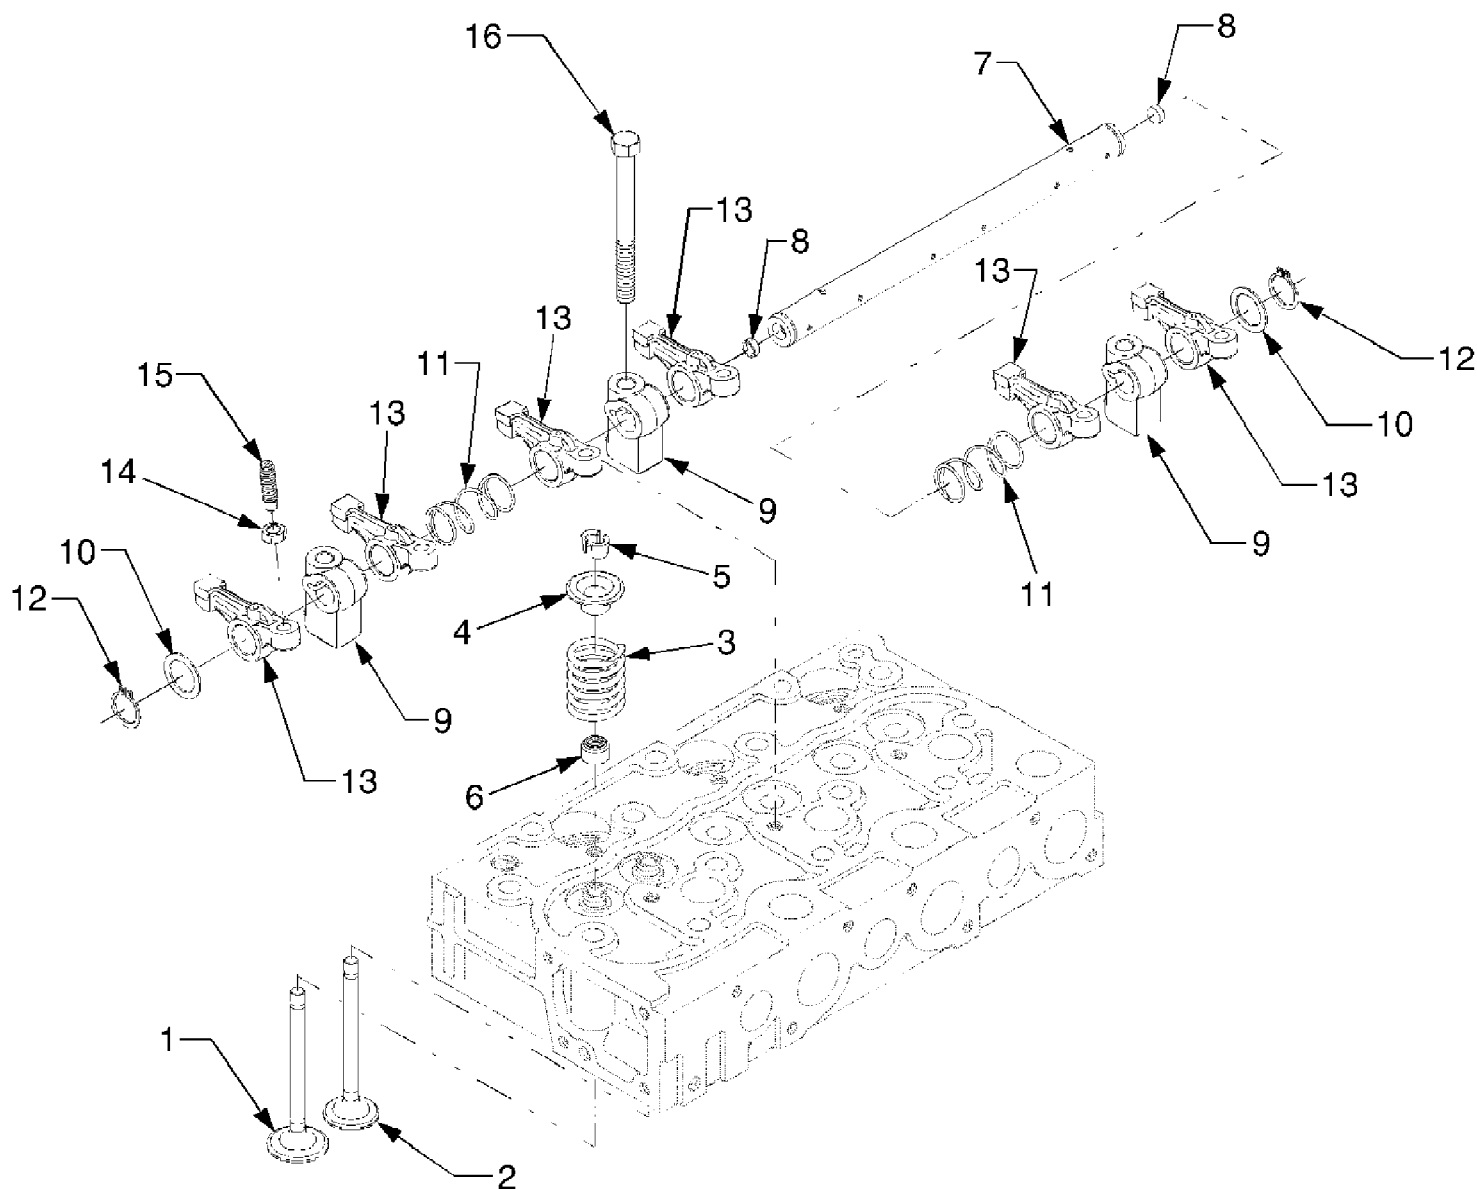

8354 Tractor
Valves And Rocker Arm

Page 198 of 202

Ref #	Part Number	Qty	S/P/F	Description
1	DD-E6301-13111	3		Valve, Inlet
2	DD-E6301-13121	3		Valve, Outlet
3	DD-15221-13242	6		Spring, Valve
4	DD-E5500-13332	6		Retainer, Valve Spring
5	DD-E5500-13362	12		Collet, Valve Spring
6	DD-E6301-13151	6		Seal, Valve Stem
7	DD-E5800-14051	1		Rocker Arm Shaft Ass'y Includes Ref. Nos. 8
8	DD-E6301-14331	2		Cap, Sealing
9	DD-E6301-14351	3		Bracket, Rocker Arm
10	DD-E6301-14431	2		Washer, Plain
11	DD-E6301-14311	2		Spring, Rocker Arm
12	DD-04612-00190	2		Cir-clip
13	DD-E6301-14111	6		Arm, Rocker
14	DD-15021-14241	6		Nut, Adjusting
15	DD-E5500-14232	6		Screw, Adjusting
16	DD-E6510-91501	3		Bolt, Rocker Arm