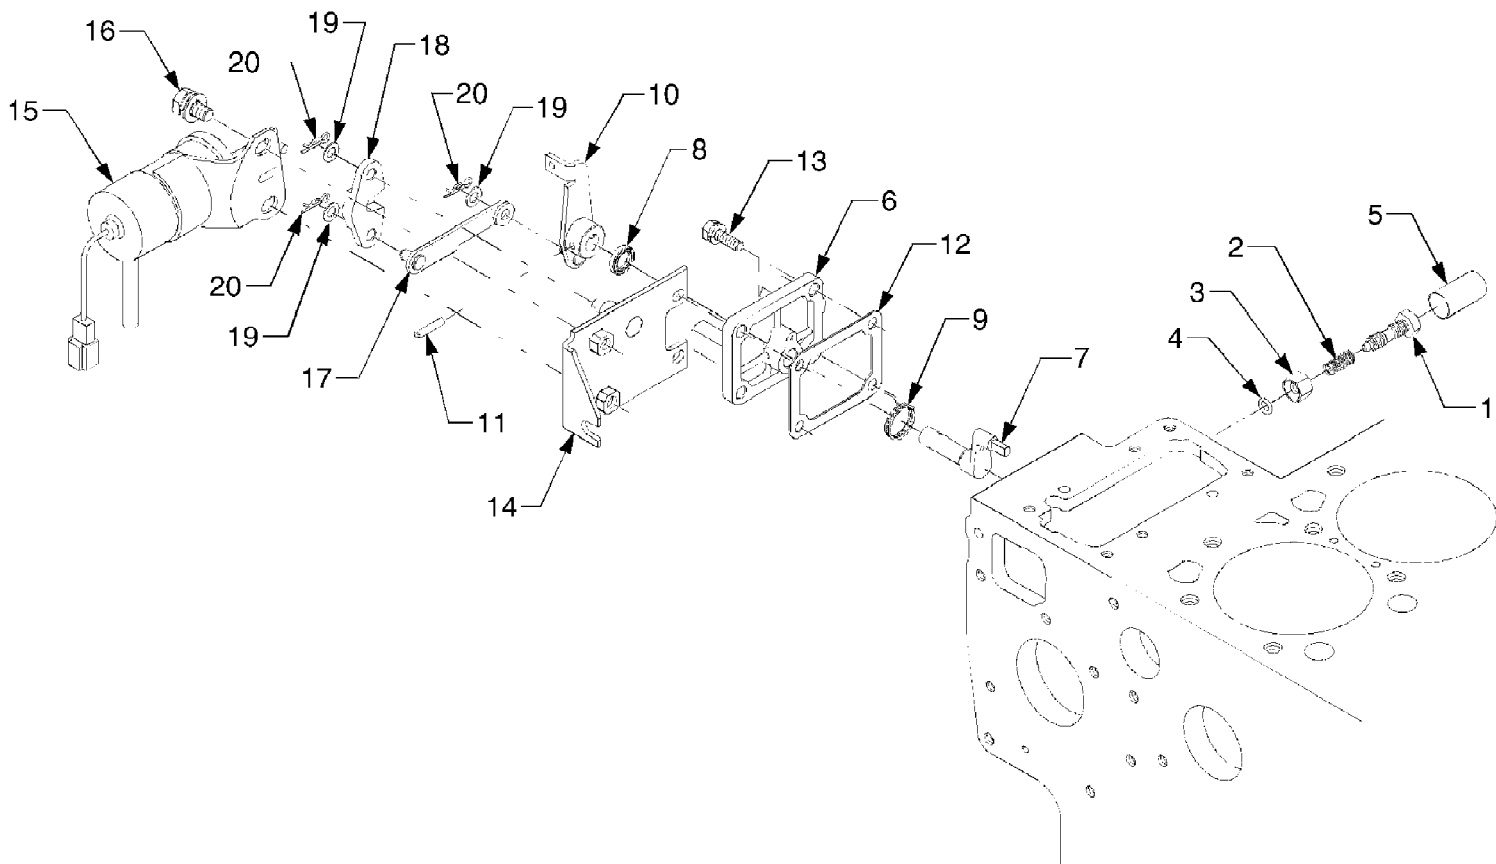

8354 Tractor
Engine Stop Lever

8354 Tractor
Engine Stop Lever

Page 60 of 202

Ref #	Part Number	Qty	S/P/F	Description
1	DD-E6200-54252	1		Bolt, Adjusting
2	DD-15521-54261	1		Spring
3	DD-15471-92011	1		Nut
4	DD-04811-00060	1		O-ring
5	DD-15521-54271	1		Cap
6	DD-E6200-51654	1		Cover, Injection Pump
7	DD-E6300-57743	1		Shaft, Lever
8	DD-15471-57981	1		Seal, Oil
9	DD-E6200-57922	1		Spring
10	DD-E6200-57731	1		Lever, Engine Stop
11	DD-05411-00420	1		Pin, Spring
12	DD-15221-51661	1		Gasket
13	DD-01023-50620	4		Bolt
14	DD-E5800-60111	1		Support, Solenoid
15	DD-E5753-60015	1		Solenoid, Engine Stop
16	DD-01125-50816	2		Bolt
17	DD-T4240-62642	1		Lever 1, Stop
18	DD-15471-60162	1		Lever 2, Stop
19	DD-04012-50060	3		Washer, Plain
20	DD-05525-50600	3		Pin, Snap