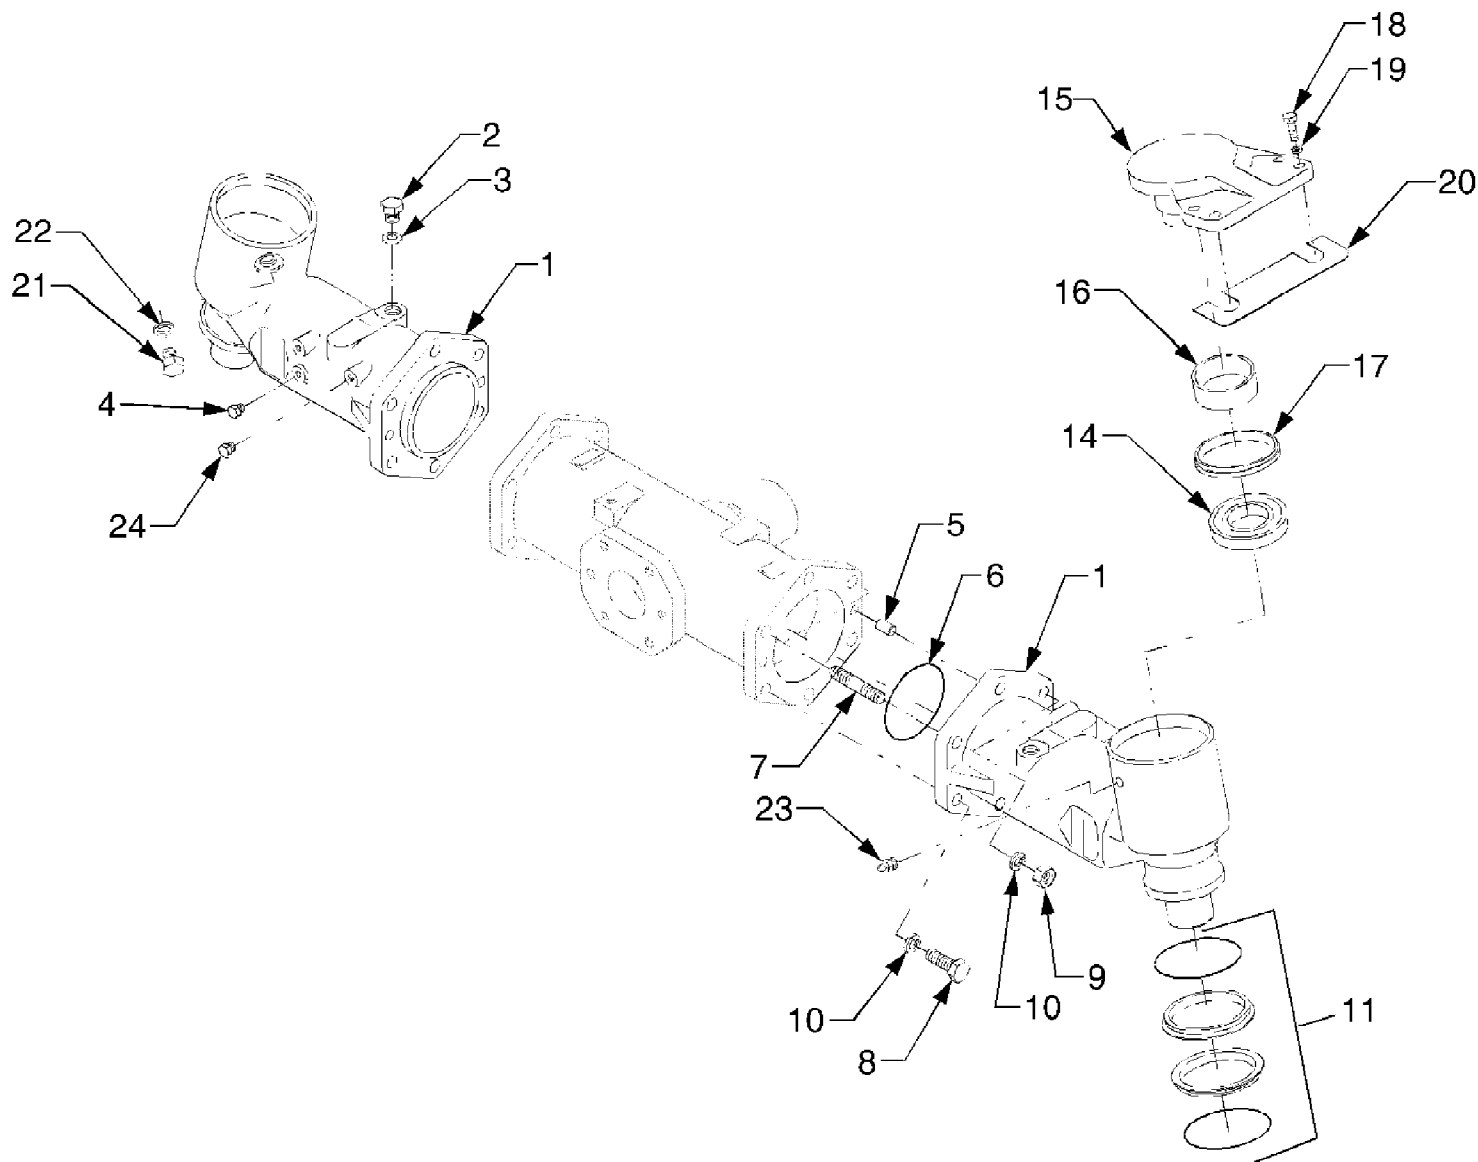

8354 Tractor
Accelerator Group

8354 Tractor
Accelerator Group

Page 2 of 202

Ref #	Part Number	Qty	S/P/F	Description
1	DD-05525-50600	2		Pin, Snap
2	DD-04013-50060	2	/P	Washer, Plain
3	DD-T2610-60035	1		Pedal, Accel
4	DD-04014-50140	1		Washer, Plain
5	DD-T4620-70272	1		Rubber, Accel Pedal
6	DD-T2610-60072	1		Lever 1, Hand Accel
7	DD-T4620-60103	1		Lever 2, Hand Accel
9	DD-01125-50820	1		Bolt
10	DD-T4620-60111	1		Rod, Connector
11	DD-04012-50080	2		Washer, Plain
12	DD-05511-50215	2		Pin, Split
13	DD-04013-50120	3		Washer, Plain
14	DD-T4835-17241	3		Spring
16	DD-02176-50120	2		Nut
17	DD-T2615-60142	1		Grip (Hand Accel)
19	DD-31355-29491	1		Grommet
20	DD-T4680-60021	1	S	Cable, Accelerator
21	DD-T4686-60092	1		Lever, Accel
22	DD-05515-51200	1		Pin, Snap
23	DD-T4686-60082	1		Bracket, Accel
24	DD-04011-50120	1		Washer, Plain
25	DD-04612-00120	1		Ring, Snap
26	DD-T4682-55801	2		Grommet
27	DD-02118-50100	1		Nut
28	DD-T4815-93311	1		Cap, Nut

8354 Tractor
Air Cleaner

Page 4 of 202

Ref #	Part Number	Qty	S/P/F	Description
1	DD-E5800-11113	1		Aircleaner Body Ass'y Includes Ref. Nos. 2 thru 8
2	DD-E7100-11471	1		Cap, Rubber
3	DD-E5800-11161	1		Cover, Aircleaner
4	DD-E6200-92620	2		Nut, Wing
5	DD-E5800-11171	1		Net
6	DD-E7100-87452	1		Label
7	DD-E6300-11081	1		Element1, Aircleaner
8	DD-E6300-11091	1		Element2, Aircleaner
9	DD-E5800-11621	1		Pipe 1, Inlet
10	DD-E5800-11632	1		Pipe 2, Inlet
11	DD-E5800-11642	1		Pipe 3, Inlet
12	DD-KX97382-S51	4		Clamp Ass'y

8354 Tractor
Battery Group

Page 6 of 202

Ref #	Part Number	Qty	S/P/F	Description
1	DD-T4620-69161	1		Cable, Battery Positive
2	DD-T4620-69611	1		Cable, Battery Ground
3	DD-T2610-50271	2		Rubber, Battery
4	DD-T4620-50242	2		Bolt, Battery Hook
5	DD-04015-50060	2		Washer, Plain
6	DD-02056-50060	4		Nut
7	DD-T4620-50261	1		Plate, Battery Lock
8	925-3174	1	/P	Battery, 500 cca Dry