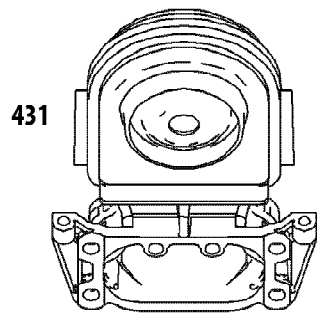

1036 Emissions Label

SLTX1054VT Tractor
Engine 44P777-0765-B1 5

Page 26 of 63

Ref #	Part Number	Qty	S/P/F	Description
1	BS-793564	1		Cylinder Assembly
2	BS-499585	1		Kit-Bushing/Seal (Magneto Side)
3	BS-391086S	1	/P	Seal-Oil (Magneto Side)
4	BS-796307	1	/P	Sump-Engine
5	BS-796270	1		Head-Cylinder (Cylinder #1)
5A	BS-796271	1		Head-Cylinder (Cylinder #2)
7	BS-693997	1	/P	Gasket-Cylinder Head
8	BS-792185	1	/P	Breather Assembly
9	BS-690937	1		Gasket-Breather
10	BS-697551	1		Screw (Breather Assembly)
11	BS-792184	1	/P	Tube-Breather
12	BS-697227	1	/P	Gasket-Crankcase
13	BS-793988	1		Screw (Cylinder Head)
15	BS-690946	1	/P	Plug-Oil Drain
16	BS-796540	1		Crankshaft
20	BS-795387	1	/P	Seal-Oil (PTO Side)
22	BS-694966	1	/P	Screw (Crankcase Cover/Sump)
23	BS-691053	1		Flywheel
24	BS-222698S	1	/P	Key-Flywheel
25	BS-793560	1		Piston Assembly (Standard)
25	BS-793563	1		Piston Assembly (.020" Oversize)
26	BS-793561	1		Ring Set (Standard)
26	BS-792073	1		Ring Set (.020" Oversize)
27	BS-690975	1		Lock-Piston Pin
28	BS-696581	1		Pin-Piston
29	BS-796209	1	/P	Rod-Connecting
32	BS-690976	1		Screw (Connecting Rod)
33	BS-793557	1		Valve-Exhaust
34	BS-793556	1		Valve-Intake
35	BS-694865	1		Spring-Valve (Intake)
36	BS-694865	1		Spring-Valve (Exhaust)
40	BS-690964	1	S	Retainer-Valve
42	BS-499586	1	/P	Keeper-Valve
45	BS-690977	1	/P	Tappet-Valve
46	BS-792555	1		Gear-Cam
48	BS-698172	1	/P	Short Block
50	BS-695241	1	/P	Manifold-Intake
51	BS-795123	1		Gasket-Intake
51A	BS-690950	1		Gasket-Intake
53	BS-690951	1		Stud (Carburetor)
54	BS-699816	1		Screw (Intake Manifold)
73	BS-494439	1	/P	Screen-Rotating
74	BS-698425	1		Screw (Rotating Screen)
75	BS-691056	1		Washer (Flywheel)
95	BS-690718	1		Screw (Throttle Valve)
98	BS-699721	1		Kit-Idle Speed
104	BS-694918	1		Pin-Float Hinge
105	BS-698537	1		Valve-Float Needle
108	BS-699723	1		Valve-Choke
117	BS-792296	1		Jet-Main (Standard) (Left Jet)
117A	BS-842627	1		Jet-Main (Standard) (Right Jet)
118	BS-699457	1		Jet-Main (High Altitude) (Left Jet)
118A	BS-699733	1		Jet-Main (High Altitude) (Right Jet)