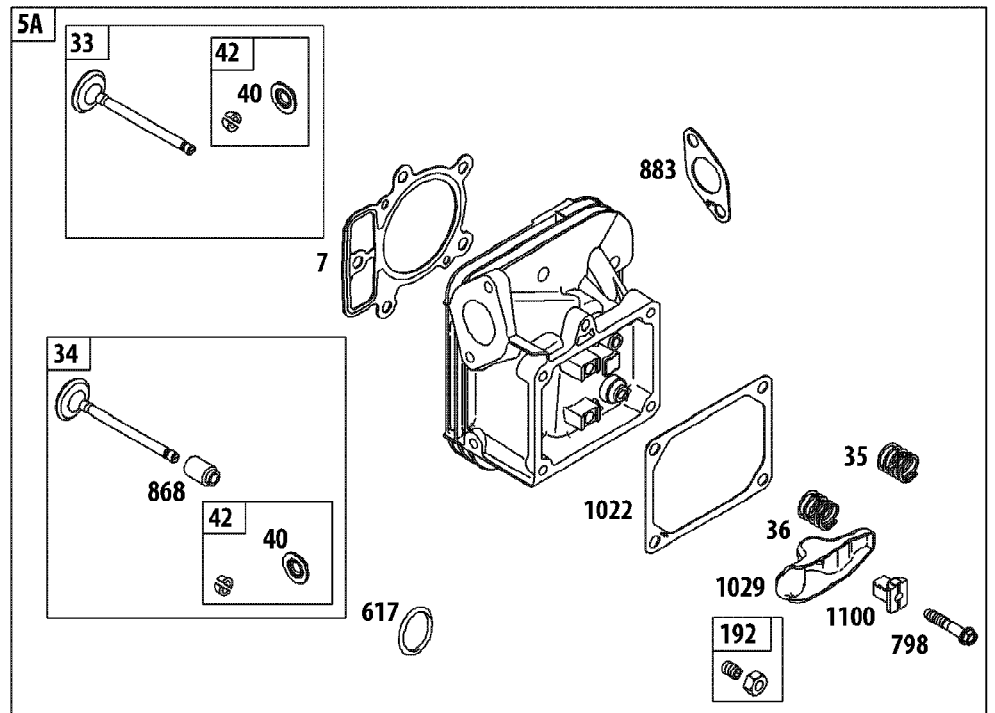

SLTX1054VT Tractor
Engine 44P777-0765-B1 3

Page 16 of 63

Ref #	Part Number	Qty	S/P/F	Description
1	BS-793564	1		Cylinder Assembly
2	BS-499585	1		Kit-Bushing/Seal (Magneto Side)
3	BS-391086S	1	/P	Seal-Oil (Magneto Side)
4	BS-796307	1	/P	Sump-Engine
5	BS-796270	1		Head-Cylinder (Cylinder #1)
5A	BS-796271	1		Head-Cylinder (Cylinder #2)
7	BS-693997	1	/P	Gasket-Cylinder Head
8	BS-792185	1	/P	Breather Assembly
9	BS-690937	1		Gasket-Breather
10	BS-697551	1		Screw (Breather Assembly)
11	BS-792184	1	/P	Tube-Breather
12	BS-697227	1	/P	Gasket-Crankcase
13	BS-793988	1		Screw (Cylinder Head)
15	BS-690946	1	/P	Plug-Oil Drain
16	BS-796540	1		Crankshaft
20	BS-795387	1	/P	Seal-Oil (PTO Side)
22	BS-694966	1	/P	Screw (Crankcase Cover/Sump)
23	BS-691053	1		Flywheel
24	BS-222698S	1	/P	Key-Flywheel
25	BS-793560	1		Piston Assembly (Standard)
25	BS-793563	1		Piston Assembly (.020" Oversize)
26	BS-793561	1		Ring Set (Standard)
26	BS-792073	1		Ring Set (.020" Oversize)
27	BS-690975	1		Lock-Piston Pin
28	BS-696581	1		Pin-Piston
29	BS-796209	1	/P	Rod-Connecting
32	BS-690976	1		Screw (Connecting Rod)
33	BS-793557	1		Valve-Exhaust
34	BS-793556	1		Valve-Intake
35	BS-694865	1		Spring-Valve (Intake)
36	BS-694865	1		Spring-Valve (Exhaust)
40	BS-690964	1	S	Retainer-Valve
42	BS-499586	1	/P	Keeper-Valve
45	BS-690977	1	/P	Tappet-Valve
46	BS-792555	1		Gear-Cam
48	BS-698172	1	/P	Short Block
50	BS-695241	1	/P	Manifold-Intake
51	BS-795123	1		Gasket-Intake
51A	BS-690950	1		Gasket-Intake
53	BS-690951	1		Stud (Carburetor)
54	BS-699816	1		Screw (Intake Manifold)
73	BS-494439	1	/P	Screen-Rotating
74	BS-698425	1		Screw (Rotating Screen)
75	BS-691056	1		Washer (Flywheel)
95	BS-690718	1		Screw (Throttle Valve)
98	BS-699721	1		Kit-Idle Speed
104	BS-694918	1		Pin-Float Hinge
105	BS-698537	1		Valve-Float Needle
108	BS-699723	1		Valve-Choke
117	BS-792296	1		Jet-Main (Standard) (Left Jet)
117A	BS-842627	1		Jet-Main (Standard) (Right Jet)
118	BS-699457	1		Jet-Main (High Altitude) (Left Jet)
118A	BS-699733	1		Jet-Main (High Altitude) (Right Jet)