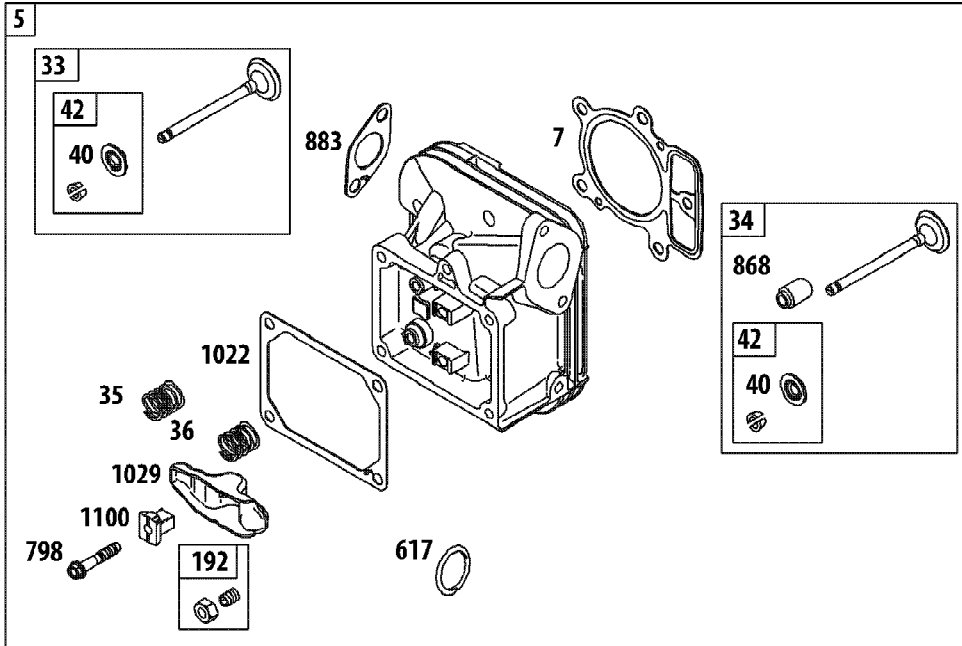

SLTX1054VT Tractor
Engine 44P777-0765-B1 3

Page 16 of 63

Ref #	Part Number	Qty	S/P/F	Description
1	BS-793564	1		Cylinder Assembly
2	BS-499585	1		Kit-Bushing/Seal (Magneto Side)
3	BS-391086S	1	/P	Seal-Oil (Magneto Side)
4	BS-796307	1	/P	Sump-Engine
5	BS-796270	1		Head-Cylinder (Cylinder #1)
5A	BS-796271	1		Head-Cylinder (Cylinder #2)
7	BS-693997	1	/P	Gasket-Cylinder Head
8	BS-792185	1	/P	Breather Assembly
9	BS-690937	1		Gasket-Breather
10	BS-697551	1		Screw (Breather Assembly)
11	BS-792184	1	/P	Tube-Breather
12	BS-697227	1	/P	Gasket-Crankcase
13	BS-793988	1		Screw (Cylinder Head)
15	BS-690946	1	/P	Plug-Oil Drain
16	BS-796540	1		Crankshaft
20	BS-795387	1	/P	Seal-Oil (PTO Side)
22	BS-694966	1	/P	Screw (Crankcase Cover/Sump)
23	BS-691053	1		Flywheel
24	BS-222698S	1	/P	Key-Flywheel
25	BS-793560	1		Piston Assembly (Standard)
25	BS-793563	1		Piston Assembly (.020" Oversize)
26	BS-793561	1		Ring Set (Standard)
26	BS-792073	1		Ring Set (.020" Oversize)
27	BS-690975	1		Lock-Piston Pin
28	BS-696581	1		Pin-Piston
29	BS-796209	1	/P	Rod-Connecting
32	BS-690976	1		Screw (Connecting Rod)
33	BS-793557	1		Valve-Exhaust
34	BS-793556	1		Valve-Intake
35	BS-694865	1		Spring-Valve (Intake)
36	BS-694865	1		Spring-Valve (Exhaust)
40	BS-690964	1	S	Retainer-Valve
42	BS-499586	1	/P	Keeper-Valve
45	BS-690977	1	/P	Tappet-Valve
46	BS-792555	1		Gear-Cam
48	BS-698172	1	/P	Short Block
50	BS-695241	1	/P	Manifold-Intake
51	BS-795123	1		Gasket-Intake
51A	BS-690950	1		Gasket-Intake
53	BS-690951	1		Stud (Carburetor)
54	BS-699816	1		Screw (Intake Manifold)
73	BS-494439	1	/P	Screen-Rotating
74	BS-698425	1		Screw (Rotating Screen)
75	BS-691056	1		Washer (Flywheel)
95	BS-690718	1		Screw (Throttle Valve)
98	BS-699721	1		Kit-Idle Speed
104	BS-694918	1		Pin-Float Hinge
105	BS-698537	1		Valve-Float Needle
108	BS-699723	1		Valve-Choke
117	BS-792296	1		Jet-Main (Standard) (Left Jet)
117A	BS-842627	1		Jet-Main (Standard) (Right Jet)
118	BS-699457	1		Jet-Main (High Altitude) (Left Jet)
118A	BS-699733	1		Jet-Main (High Altitude) (Right Jet)