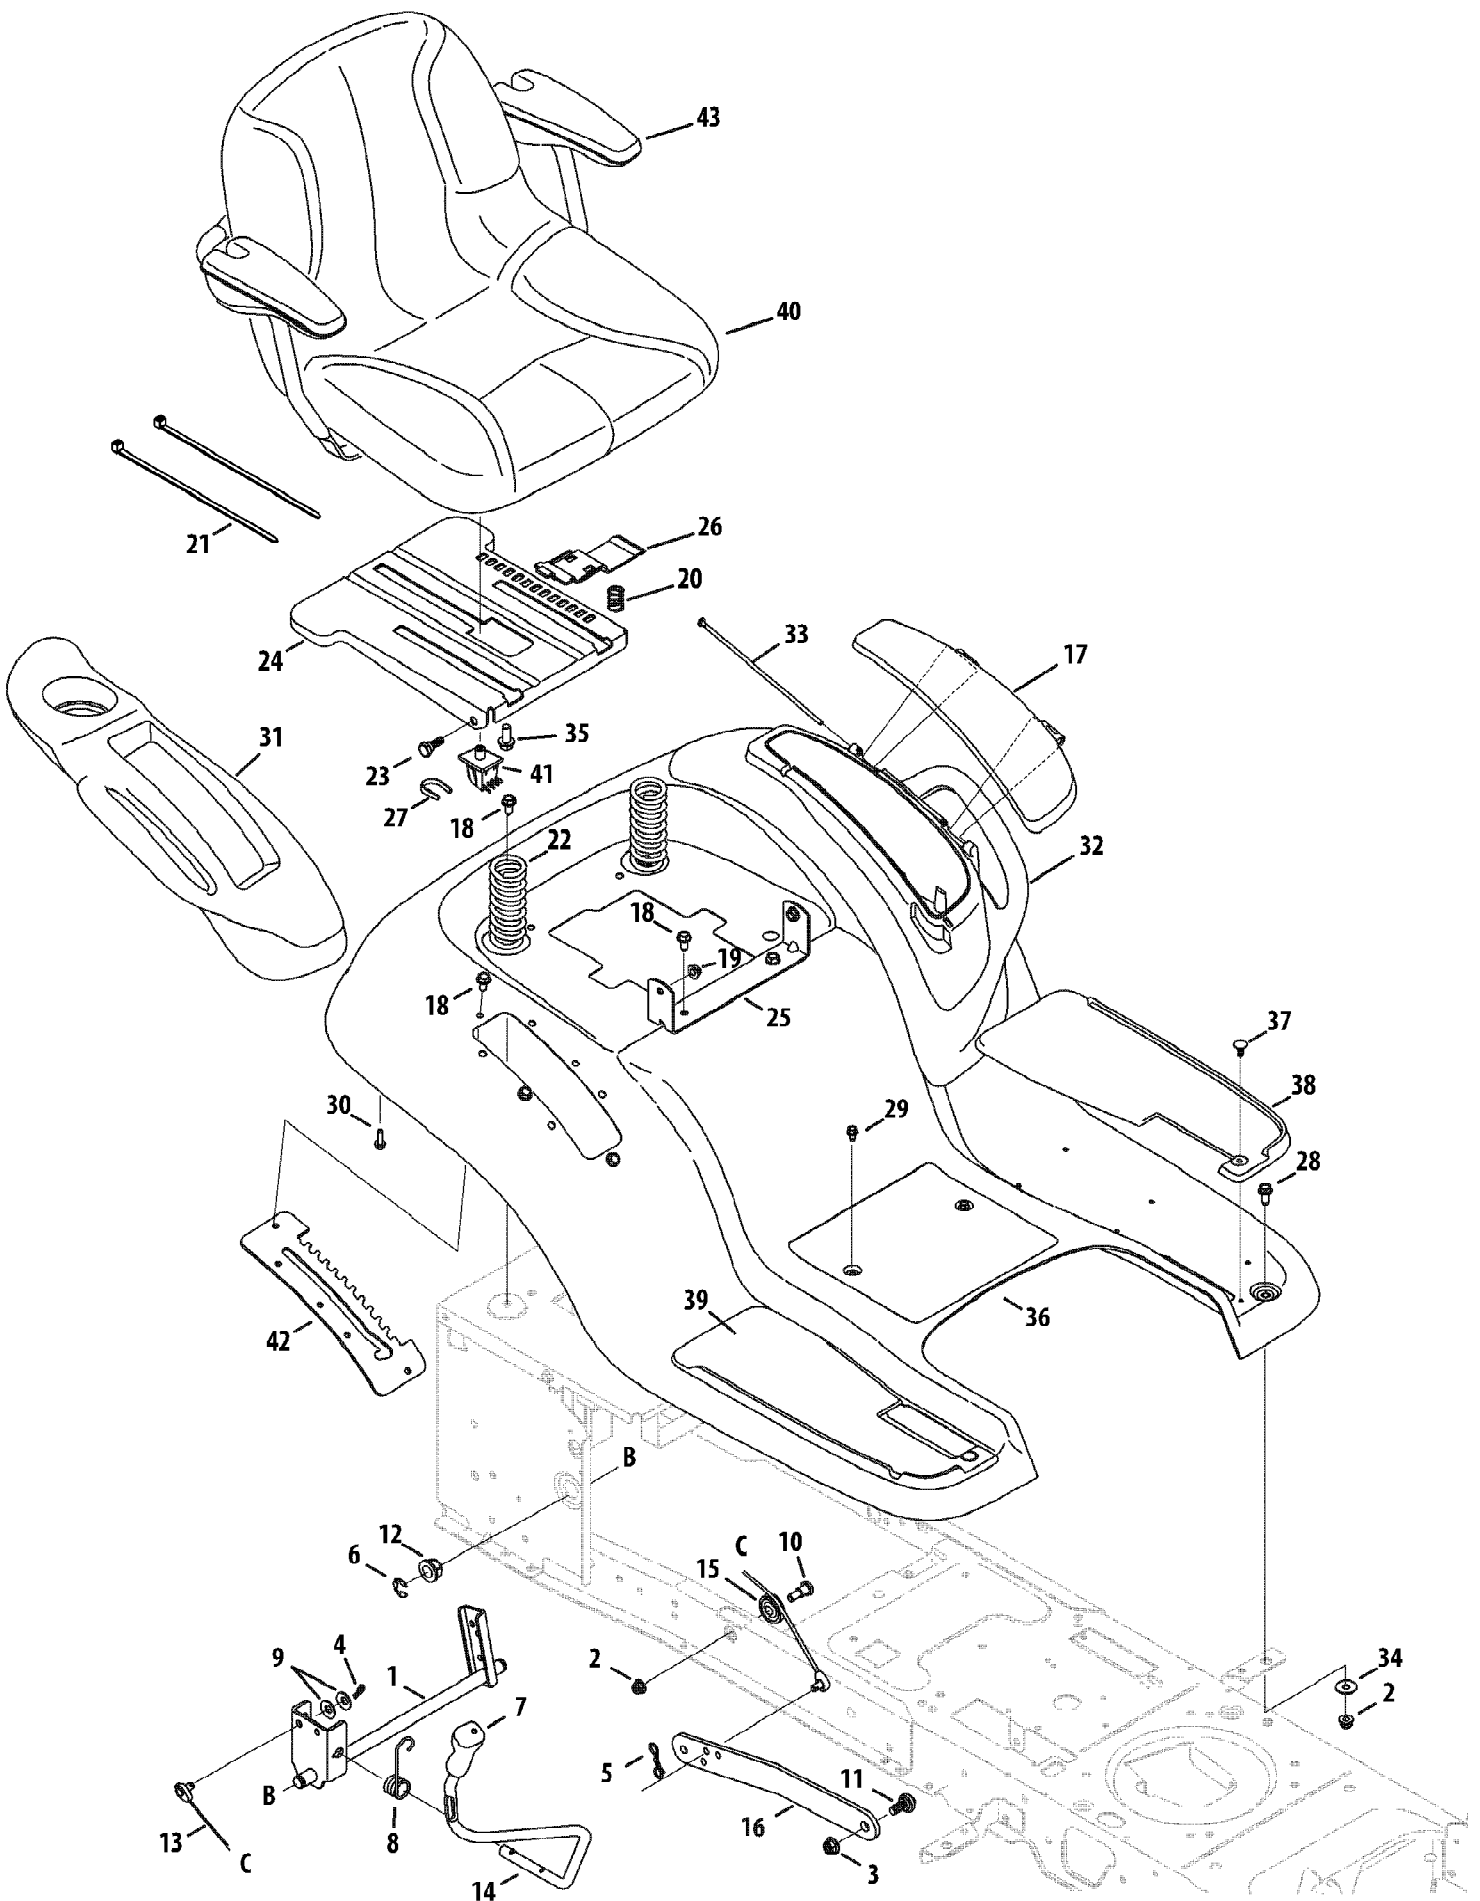

SLTX1054VT Tractor
Seat, Fender & Lift

Page 55 of 63

Ref #	Part Number	Qty	S/P/F	Description
1	683-04301-0637	1	/P	Shaft Ass'y, Lift, 54"
2	712-04063	1	/P	Nut, Flange Lock, 5/16-18, Grf
3	712-04065	1	/P	Nut, Flange Lock, 3/8-16, Grf
4	914-0104	1	/P	Pin, Cotter, .072 Dia. x 1.13
5	714-04040	1	/P	Pin, Cotter, Bow-Tie 72
6	716-0106A	1		Ring, E Type, .625 Dia. Shaft
7	720-04139	1		Grip, Handle, Cub, .50 ID
8	732-0874	1	/P	Spring, Torsion
9	736-0105	1	/P	Washer, Spring, .401 x .870 x .063
10	738-0138A	1	/P	Screw, Shoulder, .437 x .470, 5/16-18
11	938-0380	1	/P	Bolt, Shoulder, .50, 3/8-16
12	941-0225	1	/P	Bearing, Hex Flange
13	746-0968	1		Cable, Lift, 16.16
14	747-04962A	1	/P	Handle, Lift,
15	756-04331	1		Pulley, Roller, Cable
16	783-05546A-0637	1	/P	Link, Lift
17	731-06584	1		Door, Cover, Fender
18	710-04484	1		Screw, Self-tapping, 5/16-18, .750,
19	712-3004A	1	/P	Nut, Flange Lock, 5/16-18, Gr5, Sd Lk
20	732-04563	1		Spring, Compr', .68 x 1.065 x .055
21	725-0157	1	/P	Cable, Tie, 3/16 x .05 x 7.4
22	732-04561	1		Spring, Compr, 1.71 x 3.735 x .238
23	938-0296	1	/P	Screw, Shoulder, .437 x .268, 5/16-18
24	783-06049-0637	1		Bracket, Mounting, Seat
25	783-06088-0637	1		Bracket, Pivot, Seat
26	783-06050	1		Lever, Seat Adjustment
27	783-06448	1		Clip, Retaining, Switch
28	710-1260A	1	/P	Hex Screw, 5/16-18, .75, Gr5, Std
29	710-0599	1	/P	Screw, Self-tapping, 1/4-20, 0.500,
30	710-0895	1		Screw, HL, 1/4-15, 0.750,
31	731-06700	1		Cover, Fender, RH
32	731-06676	1		Cover, Fender, LH
33	747-05039	1		Pin, Door
34	736-3078	1	/P	Washer, Flat .344 x 1.00 x .063
35	710-04482	1		Hex Flange Screw, 3/8/16, .875, Gr5 Seat stop bolt, one used
36	783-06118-4021	1		Fender, Cub Hydro
37	726-3046	1	/P	Clip, Ratchet, .250 Dia
38	735-04137	1		Pad, Foot, LH
39	735-04139	1		Pad, Foot, RH
40	757-04132	1		Seat, High Back Cloth w/o Arm Rest
41	925-05013	1	/P	Switch, Seat
42	783-06181-0637	1		Bracket, Lift
43	757-04073	1		Arm Rest Kit