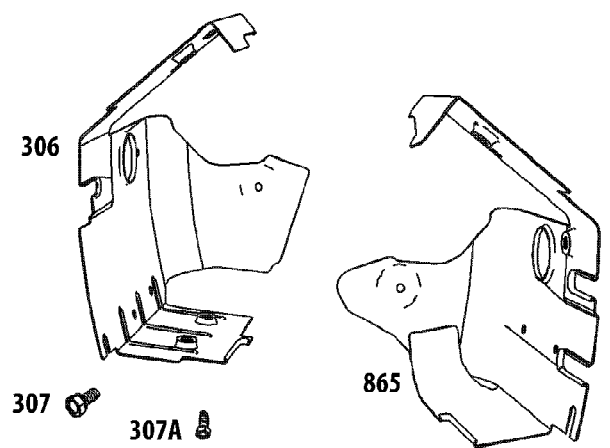

1036 Emissions Label

SLTX1054VT Tractor
Engine 44P777-0765-B1 5

Page 26 of 63

Ref #	Part Number	Qty	S/P/F	Description
1	BS-793564	1		Cylinder Assembly
2	BS-499585	1		Kit-Bushing/Seal (Magneto Side)
3	BS-391086S	1	/P	Seal-Oil (Magneto Side)
4	BS-796307	1	/P	Sump-Engine
5	BS-796270	1		Head-Cylinder (Cylinder #1)
5A	BS-796271	1		Head-Cylinder (Cylinder #2)
7	BS-693997	1	/P	Gasket-Cylinder Head
8	BS-792185	1	/P	Breather Assembly
9	BS-690937	1		Gasket-Breather
10	BS-697551	1		Screw (Breather Assembly)
11	BS-792184	1	/P	Tube-Breather
12	BS-697227	1	/P	Gasket-Crankcase
13	BS-793988	1		Screw (Cylinder Head)
15	BS-690946	1	/P	Plug-Oil Drain
16	BS-796540	1		Crankshaft
20	BS-795387	1	/P	Seal-Oil (PTO Side)
22	BS-694966	1	/P	Screw (Crankcase Cover/Sump)
23	BS-691053	1		Flywheel
24	BS-222698S	1	/P	Key-Flywheel
25	BS-793560	1		Piston Assembly (Standard)
25	BS-793563	1		Piston Assembly (.020" Oversize)
26	BS-793561	1		Ring Set (Standard)
26	BS-792073	1		Ring Set (.020" Oversize)
27	BS-690975	1		Lock-Piston Pin
28	BS-696581	1		Pin-Piston
29	BS-796209	1	/P	Rod-Connecting
32	BS-690976	1		Screw (Connecting Rod)
33	BS-793557	1		Valve-Exhaust
34	BS-793556	1		Valve-Intake
35	BS-694865	1		Spring-Valve (Intake)
36	BS-694865	1		Spring-Valve (Exhaust)
40	BS-690964	1	S	Retainer-Valve
42	BS-499586	1	/P	Keeper-Valve
45	BS-690977	1	/P	Tappet-Valve
46	BS-792555	1		Gear-Cam
48	BS-698172	1	/P	Short Block
50	BS-695241	1	/P	Manifold-Intake
51	BS-795123	1		Gasket-Intake
51A	BS-690950	1		Gasket-Intake
53	BS-690951	1		Stud (Carburetor)
54	BS-699816	1		Screw (Intake Manifold)
73	BS-494439	1	/P	Screen-Rotating
74	BS-698425	1		Screw (Rotating Screen)
75	BS-691056	1		Washer (Flywheel)
95	BS-690718	1		Screw (Throttle Valve)
98	BS-699721	1		Kit-Idle Speed
104	BS-694918	1		Pin-Float Hinge
105	BS-698537	1		Valve-Float Needle
108	BS-699723	1		Valve-Choke
117	BS-792296	1		Jet-Main (Standard) (Left Jet)
117A	BS-842627	1		Jet-Main (Standard) (Right Jet)
118	BS-699457	1		Jet-Main (High Altitude) (Left Jet)
118A	BS-699733	1		Jet-Main (High Altitude) (Right Jet)