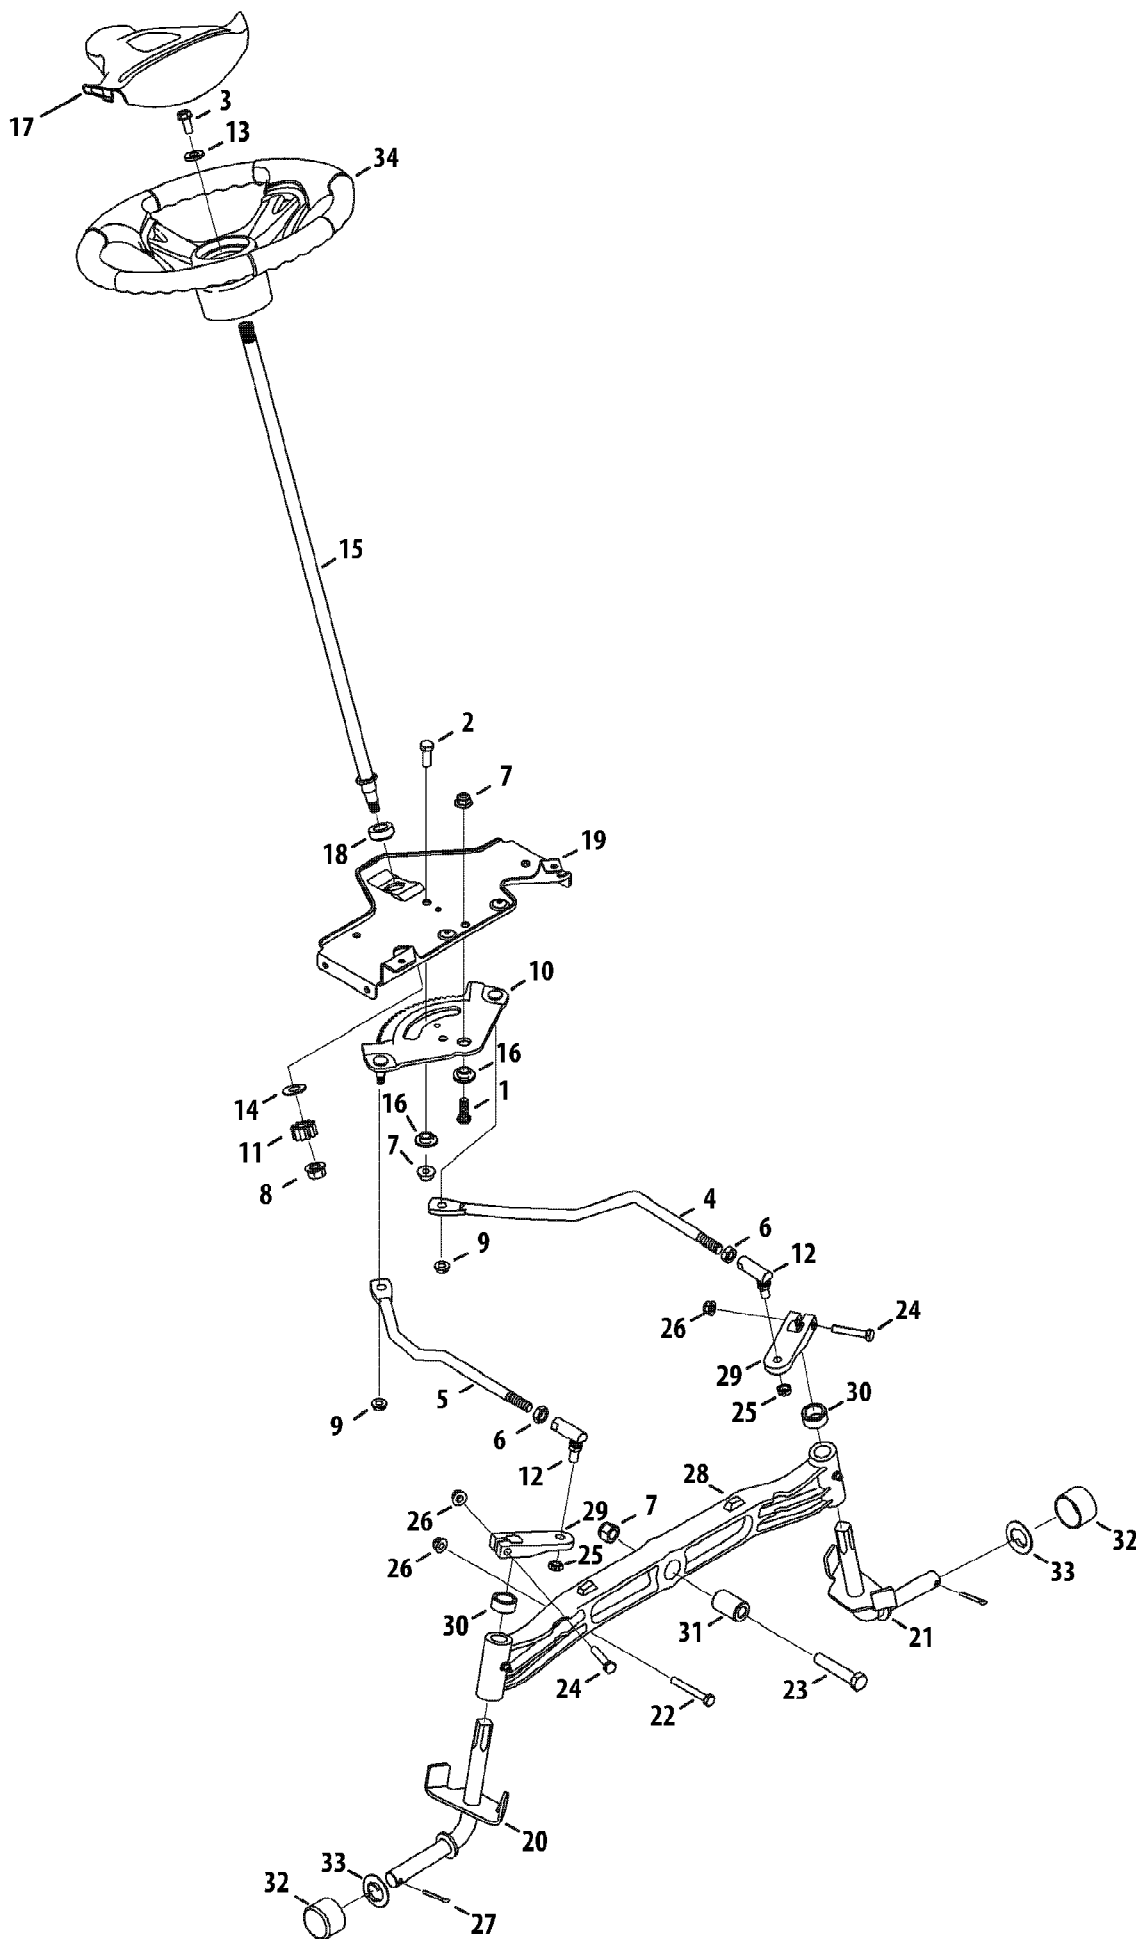

SLTX1054VT Tractor
Steering

Page 57 of 63

Ref #	Part Number	Qty	S/P/F	Description
1	710-04095	1		Hex Screw, 3/8-16, 1.00, Gr5, Spec
2	710-0514	1	/P	Hex Screw, 3/8-16, 1.00, Gr5, Std
3	710-0650	1	/P	Hex Screw, 5/16-18, .875, Gr5, Lock
4	711-04998	1		Link, Drag LH
5	711-04999	1		Link, Drag RH
6	912-0240	1	/P	Nut, Jam, 7/16-20, Gr2
7	712-04065	1	/P	Nut, Flange Lock, 3/8-16, Grf,
8	712-0459	1	/P	Nut, Flange Lock, 7/16-20, Grb, Lock
9	712-3004A	1	/P	Nut, Flange Lock, 5/16-18, Gr5, Sd Lk
10	717-1550F	1	/P	Gear, Steering, 11/90 Ratio
11	717-1554	1		Gear, Pinion, Steering
12	923-0448A	1	/P	Ball Joint, 7/16-20, Lock
13	936-3004	1	/P	Washer, Flat, .406 x .875 x .105
14	736-3084	1	/P	Washer, Flat, .51 x 1.12 x .06
15	738-04262	1		Shaft, Steering, .625 OD x 25
16	738-04363	1		Spacer, Shoulder, .385x 1.25 x .3025
17	731-04532B	1		Cover, Steering Wheel, Cub Cadet
18	741-04237B	1	/P	Bearing, Flange, Hex 5/8 Pm
19	783-06043-0637	1		Bracket, Support, Steering
20	638-04029-0637	1		Axle Ass'y, RH .750 Dia.
21	638-04030-0637	1		Axle Ass'y, LH .750 Dia.
22	710-0395	1	/P	Hex Screw, 5/16-18, 2.25, Gr5, Std
23	710-0859	1	/P	Hex Screw, 3/8-16, 2.50, Gr5, Std
24	710-3180	1	/P	Hex Screw, 5/16-18, 1.75, Gr5, Std
25	912-0214	1	/P	Nut, Hex Lock, 3/8-24, Grb
26	712-04063	1	/P	Nut, Flange Lock, 5/16-18, Grf
27	714-0162	1	/P	Pin, Cotter, 5/32, 1.25
28	719-04413A	1		Axle, Pivot Bar, Cast
29	748-04065-0637	1	/P	Steering, Block
30	748-04068	1		Spacer, .71 ID x .125 OD x .56
31	750-05280	1		Spacer, .385 x 1.00 x 1.5075
32	731-05674	1	/P	Cap, Bumper
33	736-04228A	1		Washer, Flat, .350 x 1.559 x .062
34	631-04008A	1	/P	Wheel, Steering, 3 Spoke, Softgrip