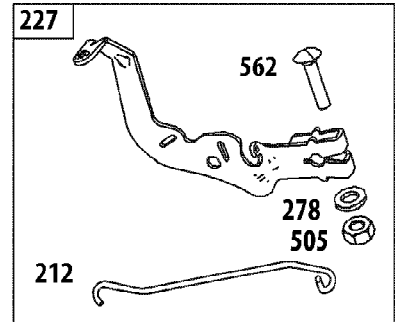

48 Short Block

1329 Replacement Engine

SLTX1054VT Tractor
Engine 44P777-0765-B1 1

Page 6 of 63

Ref #	Part Number	Qty	S/P/F	Description
1	BS-793564	1		Cylinder Assembly
2	BS-499585	1		Kit-Bushing/Seal (Magneto Side)
3	BS-391086S	1	/P	Seal-Oil (Magneto Side)
4	BS-796307	1	/P	Sump-Engine
5	BS-796270	1		Head-Cylinder (Cylinder #1)
5A	BS-796271	1		Head-Cylinder (Cylinder #2)
7	BS-693997	1	/P	Gasket-Cylinder Head
8	BS-792185	1	/P	Breather Assembly
9	BS-690937	1		Gasket-Breather
10	BS-697551	1		Screw (Breather Assembly)
11	BS-792184	1	/P	Tube-Breather
12	BS-697227	1	/P	Gasket-Crankcase
13	BS-793988	1		Screw (Cylinder Head)
15	BS-690946	1	/P	Plug-Oil Drain
16	BS-796540	1		Crankshaft
20	BS-795387	1	/P	Seal-Oil (PTO Side)
22	BS-694966	1	/P	Screw (Crankcase Cover/Sump)
23	BS-691053	1		Flywheel
24	BS-222698S	1	/P	Key-Flywheel
25	BS-793560	1		Piston Assembly (Standard)
25	BS-793563	1		Piston Assembly (.020" Oversize)
26	BS-793561	1		Ring Set (Standard)
26	BS-792073	1		Ring Set (.020" Oversize)
27	BS-690975	1		Lock-Piston Pin
28	BS-696581	1		Pin-Piston
29	BS-796209	1	/P	Rod-Connecting
32	BS-690976	1		Screw (Connecting Rod)
33	BS-793557	1		Valve-Exhaust
34	BS-793556	1		Valve-Intake
35	BS-694865	1		Spring-Valve (Intake)
36	BS-694865	1		Spring-Valve (Exhaust)
40	BS-690964	1	S	Retainer-Valve
42	BS-499586	1	/P	Keeper-Valve
45	BS-690977	1	/P	Tappet-Valve
46	BS-792555	1		Gear-Cam
48	BS-698172	1	/P	Short Block
50	BS-695241	1	/P	Manifold-Intake
51	BS-795123	1		Gasket-Intake
51A	BS-690950	1		Gasket-Intake
53	BS-690951	1		Stud (Carburetor)
54	BS-699816	1		Screw (Intake Manifold)
73	BS-494439	1	/P	Screen-Rotating
74	BS-698425	1		Screw (Rotating Screen)
75	BS-691056	1		Washer (Flywheel)
95	BS-690718	1		Screw (Throttle Valve)
98	BS-699721	1		Kit-Idle Speed
104	BS-694918	1		Pin-Float Hinge
105	BS-698537	1		Valve-Float Needle
108	BS-699723	1		Valve-Choke
117	BS-792296	1		Jet-Main (Standard) (Left Jet)
117A	BS-842627	1		Jet-Main (Standard) (Right Jet)
118	BS-699457	1		Jet-Main (High Altitude) (Left Jet)
118A	BS-699733	1		Jet-Main (High Altitude) (Right Jet)