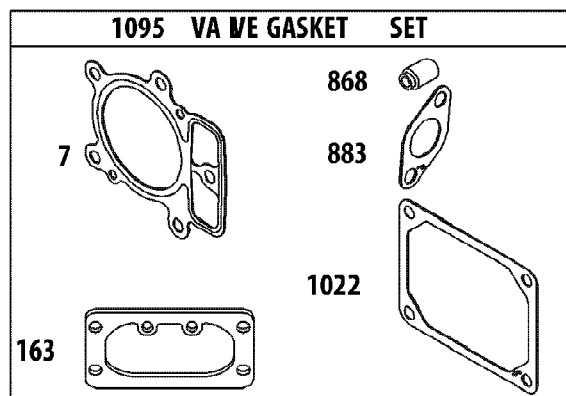

SLTX1054VT Tractor
Engine 44P777-0765-B1 7

Page 36 of 63

Ref #	Part Number	Qty	S/P/F	Description
1	BS-793564	1		Cylinder Assembly
2	BS-499585	1		Kit-Bushing/Seal (Magneto Side)
3	BS-391086S	1	/P	Seal-Oil (Magneto Side)
4	BS-796307	1	/P	Sump-Engine
5	BS-796270	1		Head-Cylinder (Cylinder #1)
5A	BS-796271	1		Head-Cylinder (Cylinder #2)
7	BS-693997	1	/P	Gasket-Cylinder Head
8	BS-792185	1	/P	Breather Assembly
9	BS-690937	1		Gasket-Breather
10	BS-697551	1		Screw (Breather Assembly)
11	BS-792184	1	/P	Tube-Breather
12	BS-697227	1	/P	Gasket-Crankcase
13	BS-793988	1		Screw (Cylinder Head)
15	BS-690946	1	/P	Plug-Oil Drain
16	BS-796540	1		Crankshaft
20	BS-795387	1	/P	Seal-Oil (PTO Side)
22	BS-694966	1	/P	Screw (Crankcase Cover/Sump)
23	BS-691053	1		Flywheel
24	BS-222698S	1	/P	Key-Flywheel
25	BS-793560	1		Piston Assembly (Standard)
25	BS-793563	1		Piston Assembly (.020" Oversize)
26	BS-793561	1		Ring Set (Standard)
26	BS-792073	1		Ring Set (.020" Oversize)
27	BS-690975	1		Lock-Piston Pin
28	BS-696581	1		Pin-Piston
29	BS-796209	1	/P	Rod-Connecting
32	BS-690976	1		Screw (Connecting Rod)
33	BS-793557	1		Valve-Exhaust
34	BS-793556	1		Valve-Intake
35	BS-694865	1		Spring-Valve (Intake)
36	BS-694865	1		Spring-Valve (Exhaust)
40	BS-690964	1	S	Retainer-Valve
42	BS-499586	1	/P	Keeper-Valve
45	BS-690977	1	/P	Tappet-Valve
46	BS-792555	1		Gear-Cam
48	BS-698172	1	/P	Short Block
50	BS-695241	1	/P	Manifold-Intake
51	BS-795123	1		Gasket-Intake
51A	BS-690950	1		Gasket-Intake
53	BS-690951	1		Stud (Carburetor)
54	BS-699816	1		Screw (Intake Manifold)
73	BS-494439	1	/P	Screen-Rotating
74	BS-698425	1		Screw (Rotating Screen)
75	BS-691056	1		Washer (Flywheel)
95	BS-690718	1		Screw (Throttle Valve)
98	BS-699721	1		Kit-Idle Speed
104	BS-694918	1		Pin-Float Hinge
105	BS-698537	1		Valve-Float Needle
108	BS-699723	1		Valve-Choke
117	BS-792296	1		Jet-Main (Standard) (Left Jet)
117A	BS-842627	1		Jet-Main (Standard) (Right Jet)
118	BS-699457	1		Jet-Main (High Altitude) (Left Jet)
118A	BS-699733	1		Jet-Main (High Altitude) (Right Jet)