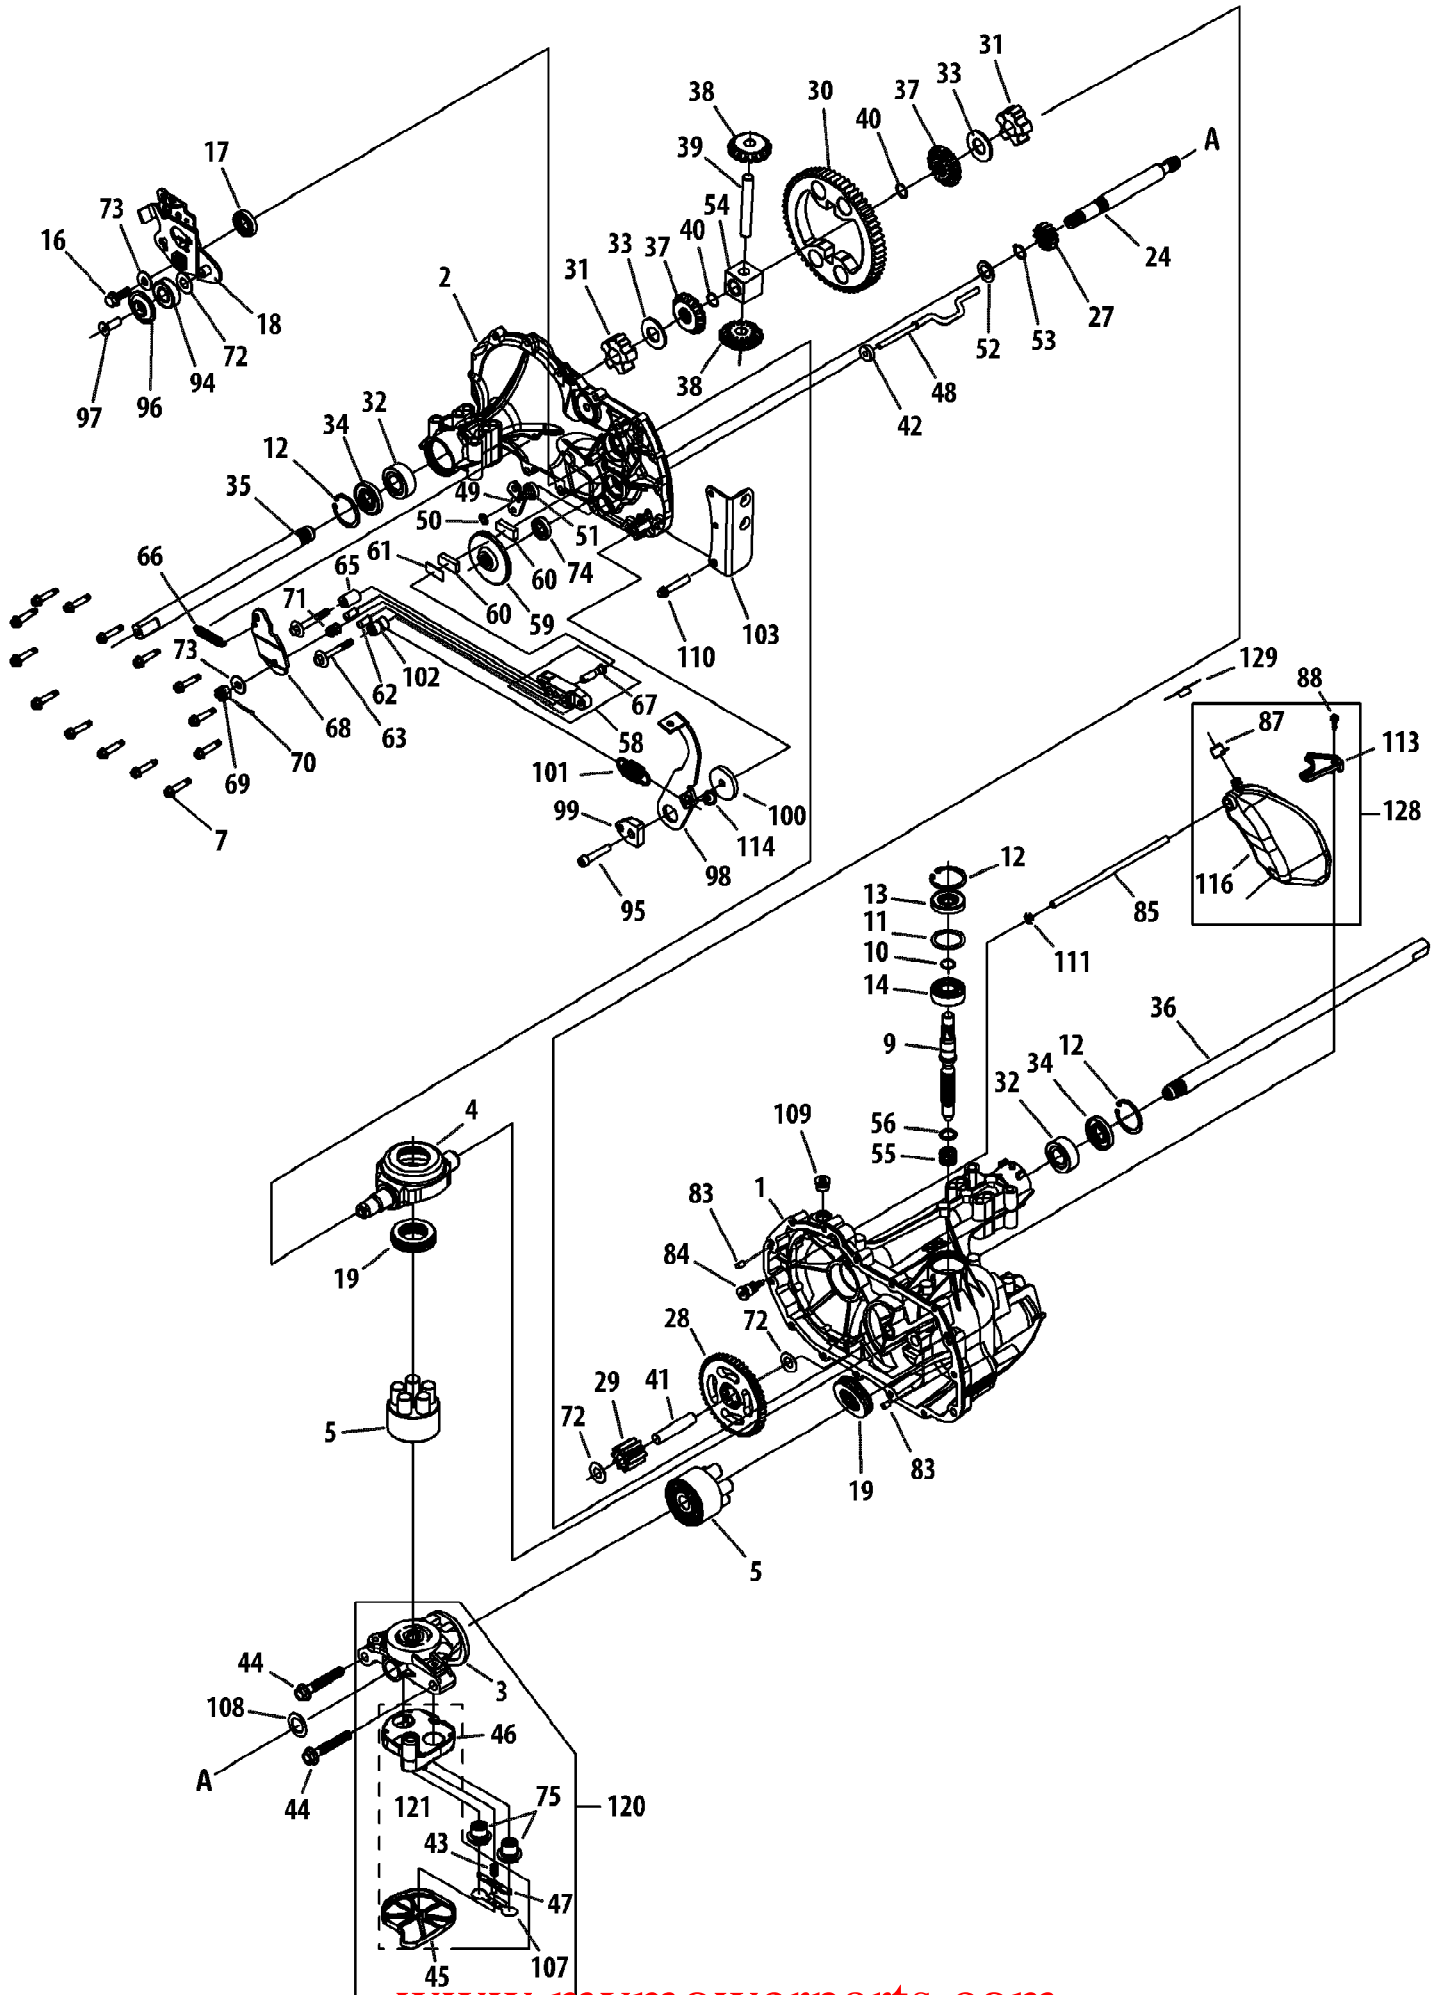

SLTX1054VT Tractor
Steering

Page 57 of 63

Ref #	Part Number	Qty	S/P/F	Description
1	710-04095	1		Hex Screw, 3/8-16, 1.00, Gr5, Spec
2	710-0514	1	/P	Hex Screw, 3/8-16, 1.00, Gr5, Std
3	710-0650	1	/P	Hex Screw, 5/16-18, .875, Gr5, Lock
4	711-04998	1		Link, Drag LH
5	711-04999	1		Link, Drag RH
6	912-0240	1	/P	Nut, Jam, 7/16-20, Gr2
7	712-04065	1	/P	Nut, Flange Lock, 3/8-16, Grf,
8	712-0459	1	/P	Nut, Flange Lock, 7/16-20, Grb, Lock
9	712-3004A	1	/P	Nut, Flange Lock, 5/16-18, Gr5, Sd Lk
10	717-1550F	1	/P	Gear, Steering, 11/90 Ratio
11	717-1554	1		Gear, Pinion, Steering
12	923-0448A	1	/P	Ball Joint, 7/16-20, Lock
13	936-3004	1	/P	Washer, Flat, .406 x .875 x .105
14	736-3084	1	/P	Washer, Flat, .51 x 1.12 x .06
15	738-04262	1		Shaft, Steering, .625 OD x 25
16	738-04363	1		Spacer, Shoulder, .385x 1.25 x .3025
17	731-04532B	1		Cover, Steering Wheel, Cub Cadet
18	741-04237B	1	/P	Bearing, Flange, Hex 5/8 Pm
19	783-06043-0637	1		Bracket, Support, Steering
20	638-04029-0637	1		Axle Ass'y, RH .750 Dia.
21	638-04030-0637	1		Axle Ass'y, LH .750 Dia.
22	710-0395	1	/P	Hex Screw, 5/16-18, 2.25, Gr5, Std
23	710-0859	1	/P	Hex Screw, 3/8-16, 2.50, Gr5, Std
24	710-3180	1	/P	Hex Screw, 5/16-18, 1.75, Gr5, Std
25	912-0214	1	/P	Nut, Hex Lock, 3/8-24, Grb
26	712-04063	1	/P	Nut, Flange Lock, 5/16-18, Grf
27	714-0162	1	/P	Pin, Cotter, 5/32, 1.25
28	719-04413A	1		Axle, Pivot Bar, Cast
29	748-04065-0637	1	/P	Steering, Block
30	748-04068	1		Spacer, .71 ID x .125 OD x .56
31	750-05280	1		Spacer, .385 x 1.00 x 1.5075
32	731-05674	1	/P	Cap, Bumper
33	736-04228A	1		Washer, Flat, .350 x 1.559 x .062
34	631-04008A	1	/P	Wheel, Steering, 3 Spoke, Softgrip