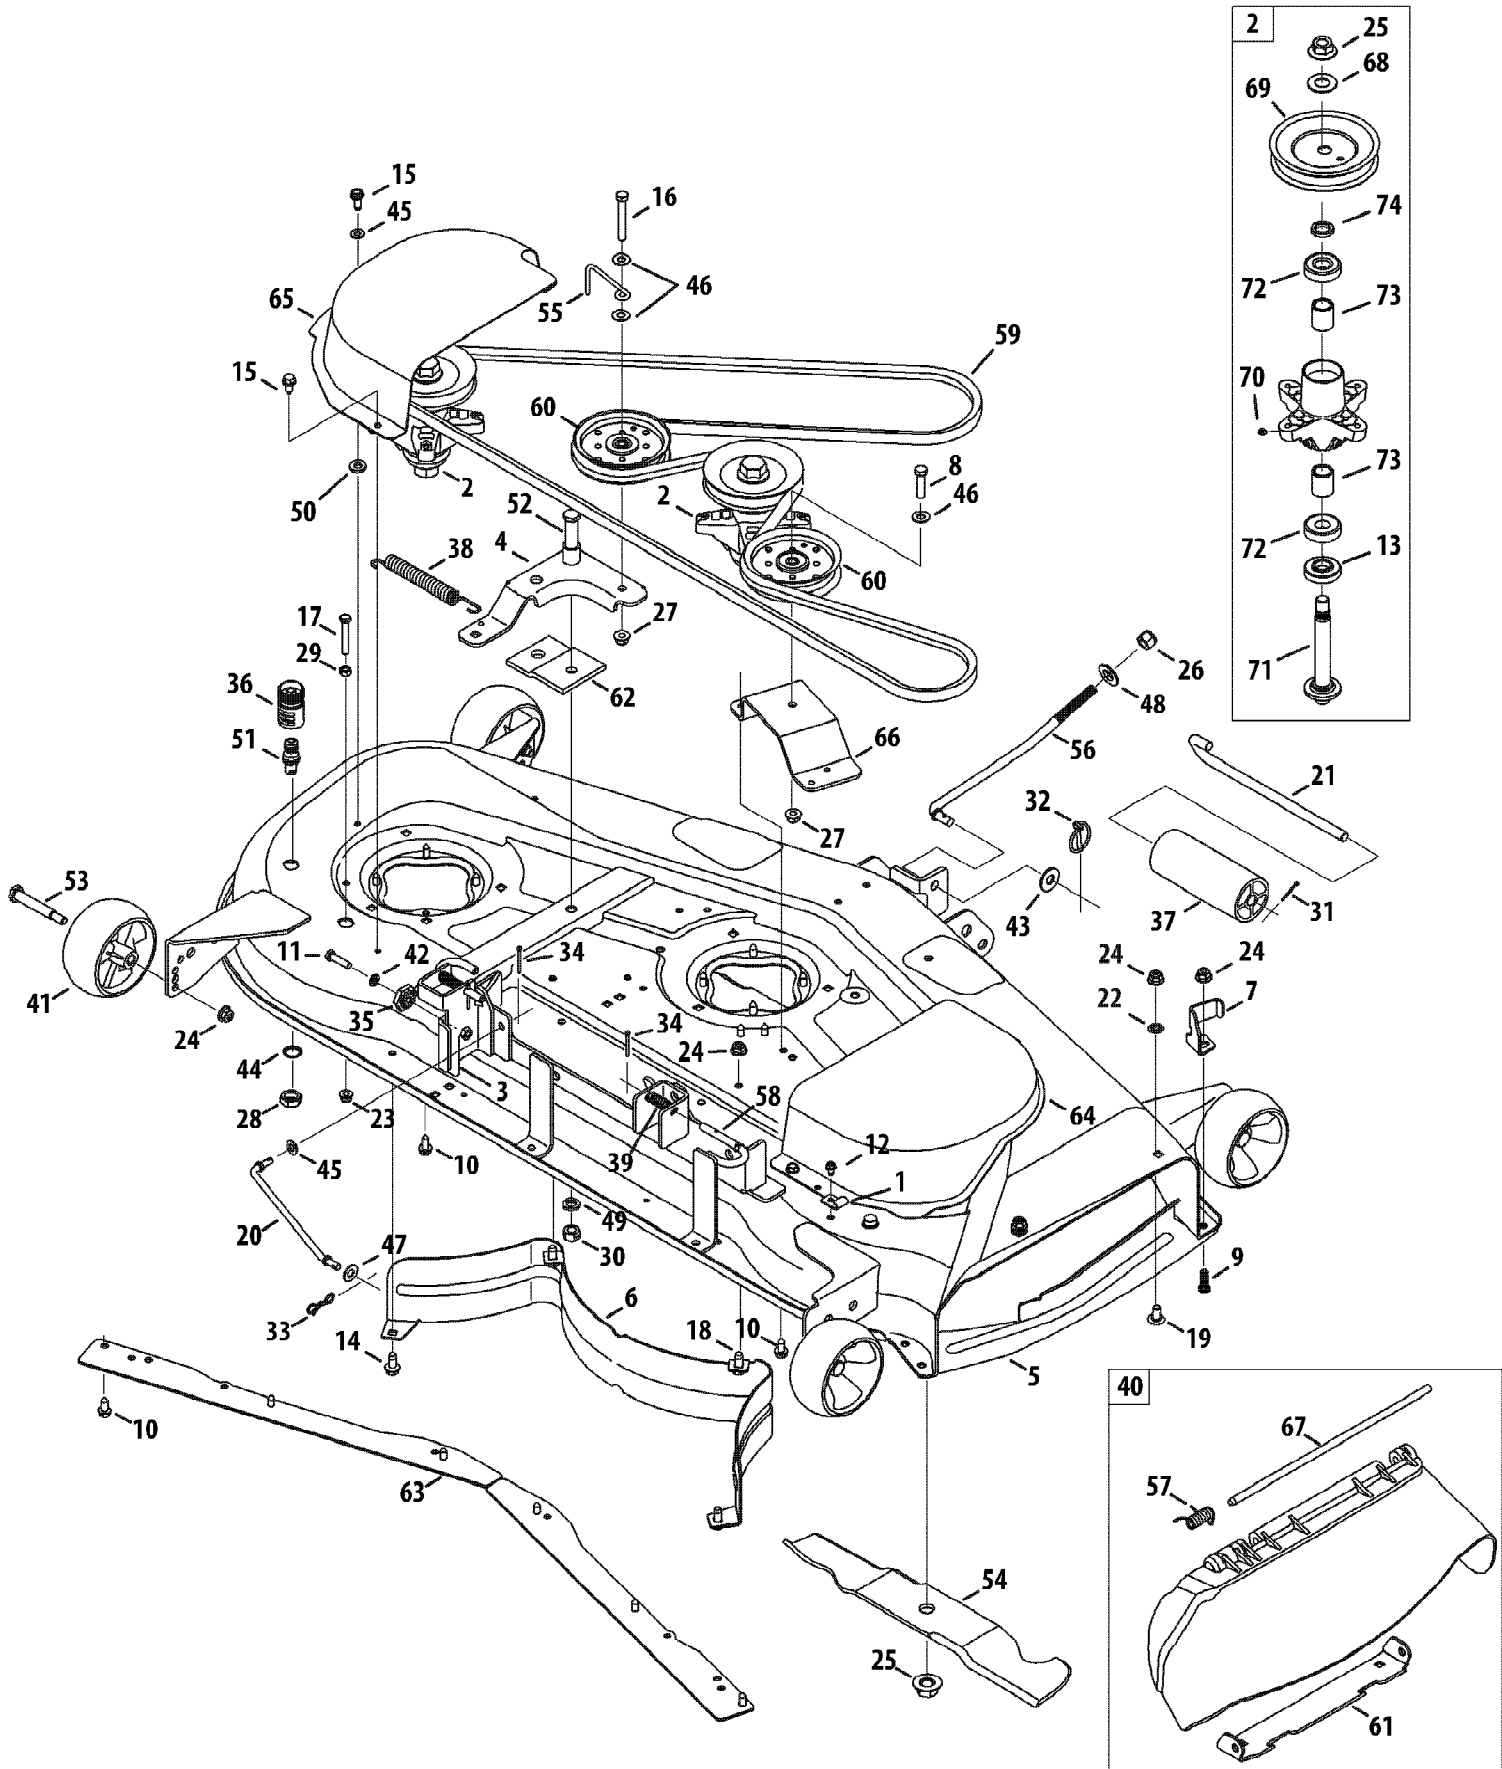

SLTX1054VT Tractor
Mower Deck

Page 50 of 63

Ref #	Part Number	Qty	S/P/F	Description
1	96606	1	/P	Bracket, Hook, Retainer
2	918-04126B	1	/P	Spindle Assembly, Pulley, 5.39 Dia.
3	683-0254B-4021	1		Bracket Assembly, Deck, Hanger LH
4	683-04182-0637	1	/P	Idler Assembly, Arm, 54"
5	983-04510-4021	1	/P	Deck Assembly, 54"
6	703-2093-0637	1	/P	Baffle, Rear
7	703-3279-4021	1		Stop, Chute, Deflector
8	710-0347	1	/P	Hex Screw, 3/8-16, 1.75, Gr5
9	710-04095	1		Hex Screw, 3/8-16, 1.00, Gr5, Spec
10	710-04484	1		Screw, Self-tapping, 5/16-18, .750
11	710-0528	1	/P	Hex Screw, 5/16-18, 1.25, Gr5, Std
12	710-0599	1	/P	Screw, Self-tapping, 1/4-20, 0.500
13	710-0604A	1	/P	Screw, Self-tapping, 5/16-18, 0.625
14	710-0623	1	/P	Screw, Self-tapping, 3/8-16, 0.750
15	710-0650	1	/P	Screw, Self-tapping, 5/16-18, 0.875
16	710-0859	1	/P	Hex Screw, 3/8-16, 2.50, Gr5, Std
17	710-3103	1	/P	Hex Screw, 5/16-18, 2.00, Gr5, Std
18	710-3168	1	/P	Bolt, Carriage, 3/8-16, 1.00, Gr5
19	710-3178	1	/P	Bolt, Carriage, 3/8-16, 0.75, Gr1
20	711-05078	1		Rod, Support, Deck
21	911-3314	1	/P	Roller Pin-1/2 Dia. x 7.31
22	712-0229	1		Nut, Push, 3/8
23	712-04063	1	/P	Nut, Flange Lock, 5/16-18, Nylon
24	712-04065	1	/P	Nut, Flange Lock, 3/8-16, Nylon
25	712-0417A	1	/P	Nut, Flange, 5/8-18
26	712-04243	1		Nut, 1/2-13
27	912-0431	1	/P	Nut, Flange Lock, 3/8-16, GrF
28	912-0641	1	/P	Nut, Hex, M16-1.5
29	912-3010	1	/P	Nut, Hex, 5/16-18, Gr5
30	712-3022	1	/P	Nut, Hex Lock, 1/2-13, GrB
31	914-0111	1	/P	Pin, Cotter, 3/32, 1.0
32	753-04070	1	/P	Pin, Lynch, .1875
33	714-04043	1		Pin, Cotter, Bow-Tie
34	914-0470	1	/P	Pin, Cotter, 1/8 x 1.25
35	917-04074	1	/P	Gear, Deck, Adjustment
36	921-04041	1	/P	Coupler, Water
37	731-05679	1		Roller, Front
38	732-04247	1		Spring, Extension, .85 OD x 6.415
39	732-04652	1		Spring, Compr', .53 OD x 1.75
40	631-04070A	1	/P	Chute Assembly
41	734-04155	1		Wheel, Deck, 5.0 Dia. Ball
42	936-0119	1	/P	Washer, Lock, 5/16, Regular Duty
43	936-0179	1	/P	Washer, Flat, .531 x 1.25 x .100
44	736-0225	1	/P	Washer, Lock, 5/8, Int Tooth
45	936-0275	1	/P	Washer, Flat, .344 X .688 X .065
46	936-0300	1	/P	Washer, Flat, .406 x .875 x .059
47	936-0314	1	/P	Wash, Thrust, .375x.70x.030
48	736-0317	1	/P	Washer, Bell, .63 x 1.25 x .18
49	936-0921	1	/P	Washer, Lock, 1/2, Regular Duty
50	736-3010	1	/P	Washer, Flat, .407x.812x.135
51	737-04003D	1	/P	Port, Water
52	738-1229A	1	/P	Bolt, Shoulder, .625 x 2.50, 1/2-13
53	938-3056	1	/P	Bolt, Shoulder, .496 x 2.50, 3/8-16