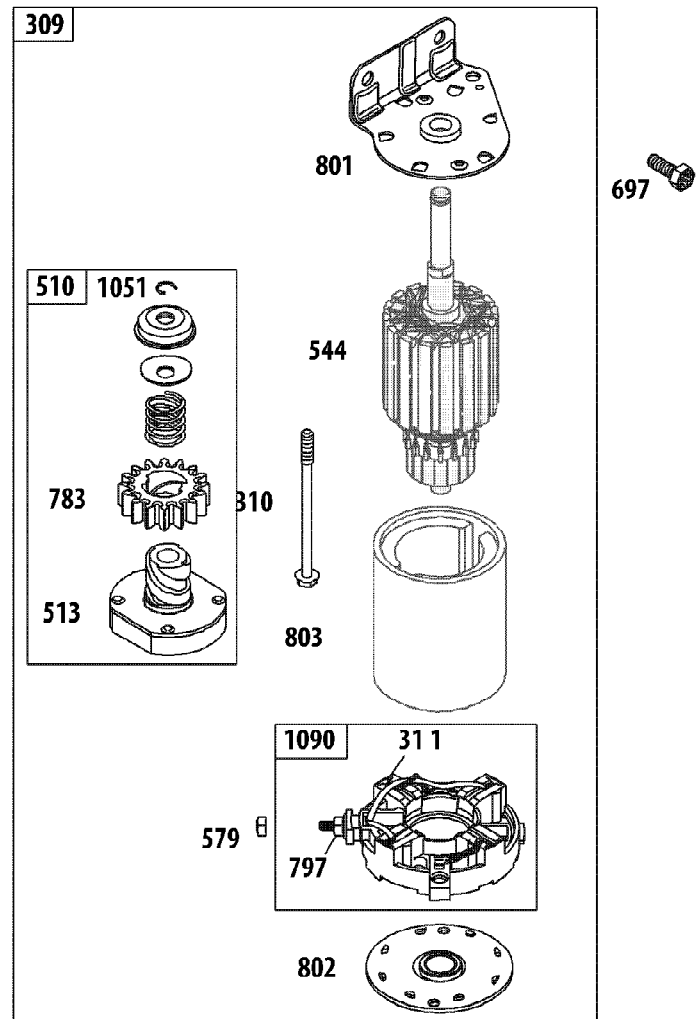

SLTX1054VT Tractor
Engine 44P777-0765-B1 6

Page 31 of 63

Ref #	Part Number	Qty	S/P/F	Description
1	BS-793564	1		Cylinder Assembly
2	BS-499585	1		Kit-Bushing/Seal (Magneto Side)
3	BS-391086S	1	/P	Seal-Oil (Magneto Side)
4	BS-796307	1	/P	Sump-Engine
5	BS-796270	1		Head-Cylinder (Cylinder #1)
5A	BS-796271	1		Head-Cylinder (Cylinder #2)
7	BS-693997	1	/P	Gasket-Cylinder Head
8	BS-792185	1	/P	Breather Assembly
9	BS-690937	1		Gasket-Breather
10	BS-697551	1		Screw (Breather Assembly)
11	BS-792184	1	/P	Tube-Breather
12	BS-697227	1	/P	Gasket-Crankcase
13	BS-793988	1		Screw (Cylinder Head)
15	BS-690946	1	/P	Plug-Oil Drain
16	BS-796540	1		Crankshaft
20	BS-795387	1	/P	Seal-Oil (PTO Side)
22	BS-694966	1	/P	Screw (Crankcase Cover/Sump)
23	BS-691053	1		Flywheel
24	BS-222698S	1	/P	Key-Flywheel
25	BS-793560	1		Piston Assembly (Standard)
25	BS-793563	1		Piston Assembly (.020" Oversize)
26	BS-793561	1		Ring Set (Standard)
26	BS-792073	1		Ring Set (.020" Oversize)
27	BS-690975	1		Lock-Piston Pin
28	BS-696581	1		Pin-Piston
29	BS-796209	1	/P	Rod-Connecting
32	BS-690976	1		Screw (Connecting Rod)
33	BS-793557	1		Valve-Exhaust
34	BS-793556	1		Valve-Intake
35	BS-694865	1		Spring-Valve (Intake)
36	BS-694865	1		Spring-Valve (Exhaust)
40	BS-690964	1	S	Retainer-Valve
42	BS-499586	1	/P	Keeper-Valve
45	BS-690977	1	/P	Tappet-Valve
46	BS-792555	1		Gear-Cam
48	BS-698172	1	/P	Short Block
50	BS-695241	1	/P	Manifold-Intake
51	BS-795123	1		Gasket-Intake
51A	BS-690950	1		Gasket-Intake
53	BS-690951	1		Stud (Carburetor)
54	BS-699816	1		Screw (Intake Manifold)
73	BS-494439	1	/P	Screen-Rotating
74	BS-698425	1		Screw (Rotating Screen)
75	BS-691056	1		Washer (Flywheel)
95	BS-690718	1		Screw (Throttle Valve)
98	BS-699721	1		Kit-Idle Speed
104	BS-694918	1		Pin-Float Hinge
105	BS-698537	1		Valve-Float Needle
108	BS-699723	1		Valve-Choke
117	BS-792296	1		Jet-Main (Standard) (Left Jet)
117A	BS-842627	1		Jet-Main (Standard) (Right Jet)
118	BS-699457	1		Jet-Main (High Altitude) (Left Jet)
118A	BS-699733	1		Jet-Main (High Altitude) (Right Jet)