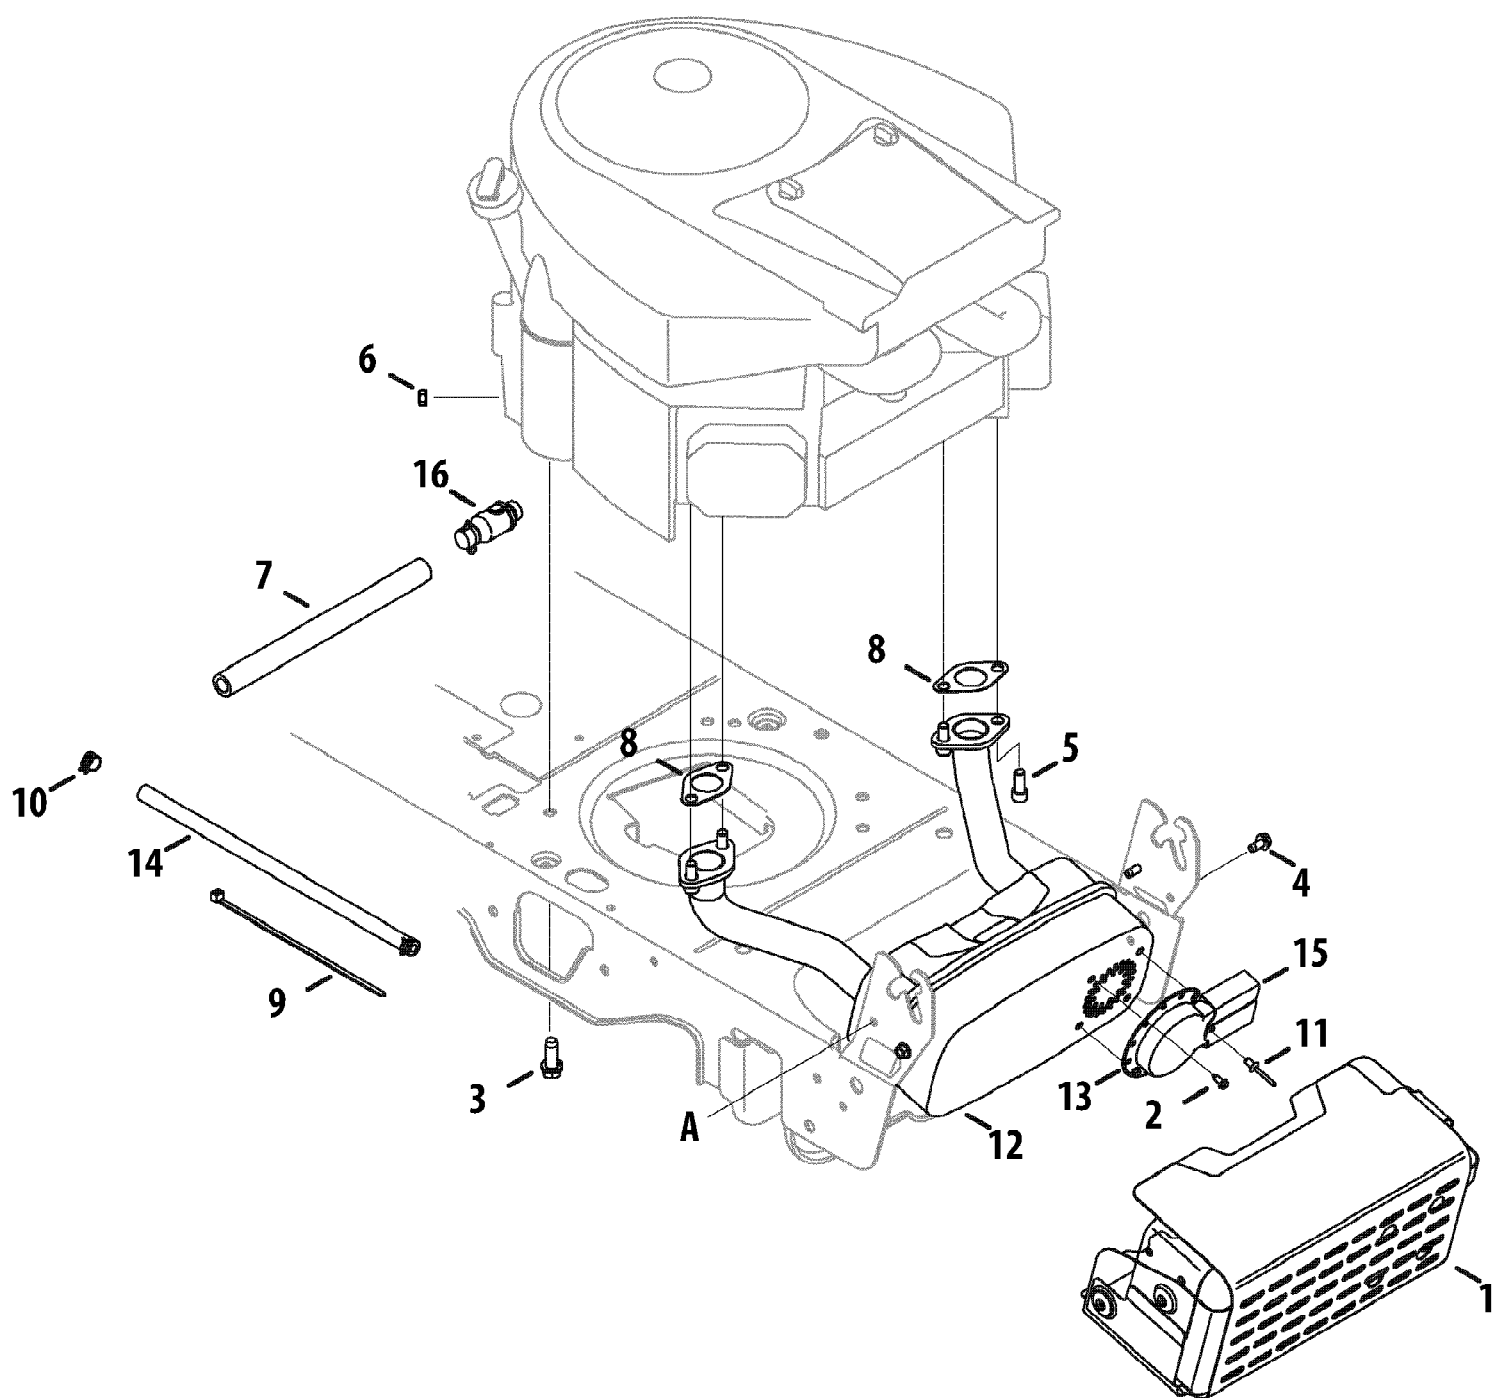

Ref #	Part Number	Qty	S/P/F	Description
1	683-04549-0637	1	/P	Shield Ass'y, Muffler
2	710-0227	1	/P	Screw, Ab, #8-18, 0.500,
3	710-04683	1		Screw, Self-tapping, 3/8-16, 1.000,
4	710-0599	1	/P	Screw, Self-tapping, 1/4-20, 0.500,
5	710-1314A	1	/P	Screw, Socket Head, 5/16-18, .750
6	712-0271	1	/P	Nut, Sems, 1/4-20
7	751-3141-14	1	/P	Hose, Extension, Oil Drain
8	721-0460	1		Gasket, Exhaust
9	725-0157	1	/P	Cable, Tie, 3/16 x .05 x 7.4
10	726-0205	1	/P	Clamp, Hose, .490 Dia.
11	728-04000	1		Rivet, Pop, .188 Dia x .300
12	751-10542A	1		Muffler, Intek Twin
13	751-0564B	1	/P	Deflector, Muffler
14	751-10349	1		Hose, Fuel, Low Permeation, 1/4
15	751-10353	1		Deflector, Muffler, Long
16	951-10517A	1	/P	Drain, Oil