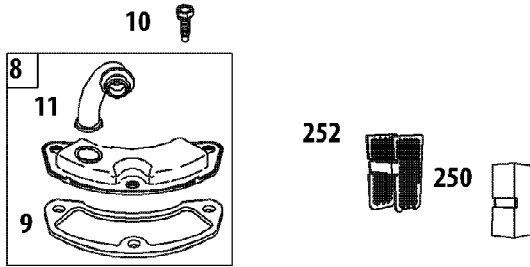

48 Short Block

1329 Replacement Engine

SLTX1054VT Tractor
Engine 44P777-0765-B1 1

Page 6 of 63

Ref #	Part Number	Qty	S/P/F	Description
1	BS-793564	1		Cylinder Assembly
2	BS-499585	1		Kit-Bushing/Seal (Magneto Side)
3	BS-391086S	1	/P	Seal-Oil (Magneto Side)
4	BS-796307	1	/P	Sump-Engine
5	BS-796270	1		Head-Cylinder (Cylinder #1)
5A	BS-796271	1		Head-Cylinder (Cylinder #2)
7	BS-693997	1	/P	Gasket-Cylinder Head
8	BS-792185	1	/P	Breather Assembly
9	BS-690937	1		Gasket-Breather
10	BS-697551	1		Screw (Breather Assembly)
11	BS-792184	1	/P	Tube-Breather
12	BS-697227	1	/P	Gasket-Crankcase
13	BS-793988	1		Screw (Cylinder Head)
15	BS-690946	1	/P	Plug-Oil Drain
16	BS-796540	1		Crankshaft
20	BS-795387	1	/P	Seal-Oil (PTO Side)
22	BS-694966	1	/P	Screw (Crankcase Cover/Sump)
23	BS-691053	1		Flywheel
24	BS-222698S	1	/P	Key-Flywheel
25	BS-793560	1		Piston Assembly (Standard)
25	BS-793563	1		Piston Assembly (.020" Oversize)
26	BS-793561	1		Ring Set (Standard)
26	BS-792073	1		Ring Set (.020" Oversize)
27	BS-690975	1		Lock-Piston Pin
28	BS-696581	1		Pin-Piston
29	BS-796209	1	/P	Rod-Connecting
32	BS-690976	1		Screw (Connecting Rod)
33	BS-793557	1		Valve-Exhaust
34	BS-793556	1		Valve-Intake
35	BS-694865	1		Spring-Valve (Intake)
36	BS-694865	1		Spring-Valve (Exhaust)
40	BS-690964	1	S	Retainer-Valve
42	BS-499586	1	/P	Keeper-Valve
45	BS-690977	1	/P	Tappet-Valve
46	BS-792555	1		Gear-Cam
48	BS-698172	1	/P	Short Block
50	BS-695241	1	/P	Manifold-Intake
51	BS-795123	1		Gasket-Intake
51A	BS-690950	1		Gasket-Intake
53	BS-690951	1		Stud (Carburetor)
54	BS-699816	1		Screw (Intake Manifold)
73	BS-494439	1	/P	Screen-Rotating
74	BS-698425	1		Screw (Rotating Screen)
75	BS-691056	1		Washer (Flywheel)
95	BS-690718	1		Screw (Throttle Valve)
98	BS-699721	1		Kit-Idle Speed
104	BS-694918	1		Pin-Float Hinge
105	BS-698537	1		Valve-Float Needle
108	BS-699723	1		Valve-Choke
117	BS-792296	1		Jet-Main (Standard) (Left Jet)
117A	BS-842627	1		Jet-Main (Standard) (Right Jet)
118	BS-699457	1		Jet-Main (High Altitude) (Left Jet)
118A	BS-699733	1		Jet-Main (High Altitude) (Right Jet)