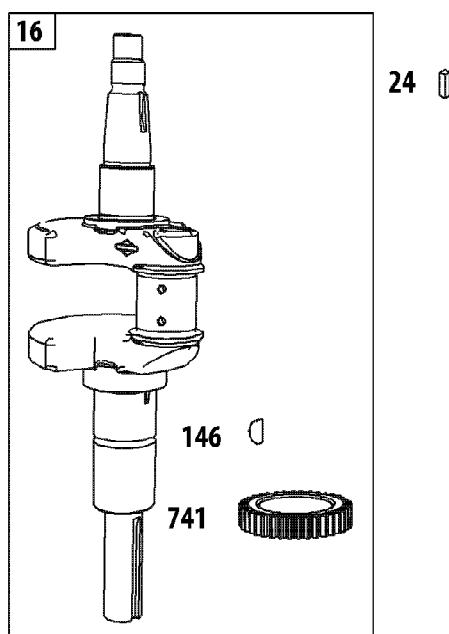

SLTX1054VT Tractor
Engine 44P777-0765-B1 2

Page 11 of 63

Ref #	Part Number	Qty	S/P/F	Description
1	BS-793564	1		Cylinder Assembly
2	BS-499585	1		Kit-Bushing/Seal (Magneto Side)
3	BS-391086S	1	/P	Seal-Oil (Magneto Side)
4	BS-796307	1	/P	Sump-Engine
5	BS-796270	1		Head-Cylinder (Cylinder #1)
5A	BS-796271	1		Head-Cylinder (Cylinder #2)
7	BS-693997	1	/P	Gasket-Cylinder Head
8	BS-792185	1	/P	Breather Assembly
9	BS-690937	1		Gasket-Breather
10	BS-697551	1		Screw (Breather Assembly)
11	BS-792184	1	/P	Tube-Breather
12	BS-697227	1	/P	Gasket-Crankcase
13	BS-793988	1		Screw (Cylinder Head)
15	BS-690946	1	/P	Plug-Oil Drain
16	BS-796540	1		Crankshaft
20	BS-795387	1	/P	Seal-Oil (PTO Side)
22	BS-694966	1	/P	Screw (Crankcase Cover/Sump)
23	BS-691053	1		Flywheel
24	BS-222698S	1	/P	Key-Flywheel
25	BS-793560	1		Piston Assembly (Standard)
25	BS-793563	1		Piston Assembly (.020" Oversize)
26	BS-793561	1		Ring Set (Standard)
26	BS-792073	1		Ring Set (.020" Oversize)
27	BS-690975	1		Lock-Piston Pin
28	BS-696581	1		Pin-Piston
29	BS-796209	1	/P	Rod-Connecting
32	BS-690976	1		Screw (Connecting Rod)
33	BS-793557	1		Valve-Exhaust
34	BS-793556	1		Valve-Intake
35	BS-694865	1		Spring-Valve (Intake)
36	BS-694865	1		Spring-Valve (Exhaust)
40	BS-690964	1	S	Retainer-Valve
42	BS-499586	1	/P	Keeper-Valve
45	BS-690977	1	/P	Tappet-Valve
46	BS-792555	1		Gear-Cam
48	BS-698172	1	/P	Short Block
50	BS-695241	1	/P	Manifold-Intake
51	BS-795123	1		Gasket-Intake
51A	BS-690950	1		Gasket-Intake
53	BS-690951	1		Stud (Carburetor)
54	BS-699816	1		Screw (Intake Manifold)
73	BS-494439	1	/P	Screen-Rotating
74	BS-698425	1		Screw (Rotating Screen)
75	BS-691056	1		Washer (Flywheel)
95	BS-690718	1		Screw (Throttle Valve)
98	BS-699721	1		Kit-Idle Speed
104	BS-694918	1		Pin-Float Hinge
105	BS-698537	1		Valve-Float Needle
108	BS-699723	1		Valve-Choke
117	BS-792296	1		Jet-Main (Standard) (Left Jet)
117A	BS-842627	1		Jet-Main (Standard) (Right Jet)
118	BS-699457	1		Jet-Main (High Altitude) (Left Jet)
118A	BS-699733	1		Jet-Main (High Altitude) (Right Jet)