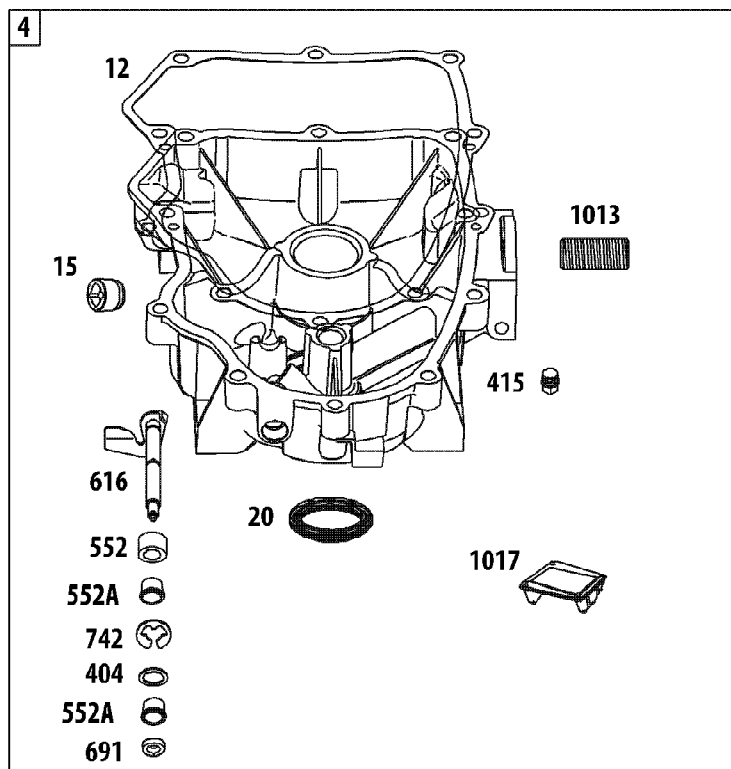

SLTX1054VT Tractor
Drive System

Page 3 of 63

Ref #	Part Number	Qty	S/P/F	Description
54	783-06059-0637	1		Bracket, Pedal, Hydro
55	726-0214	1	/P	Cap, Push 5/8
56	732-04587	1		Spring, Extension, .63 Dia x 4.95
57	735-04136	1		Pad, Pedal, Brake
58	736-0242	1	/P	Washer, Bell, .340 x .872 x .060
59	918-04228	1	/P	Hub Assembly, Wheel
60	938-0380	1	/P	Bolt, Shoulder, .500 x .270, 3/8-16
61	741-0495	1	/P	Bearing, Flange, .630 x .695 x .60
62	748-04203	1		Latch, Cruise
63	783-05914	1		Bracket, Support, Pedal Strap
64	783-05940	1		Bracket, Support, Pedal Strap 5/8
65	783-06103A-0637	1		Bracket, Pedal, Brake
66	735-04135	1		Pad, Pedal, Reverse
67	735-04118A	1	/P	Pad, Pedal, Forward