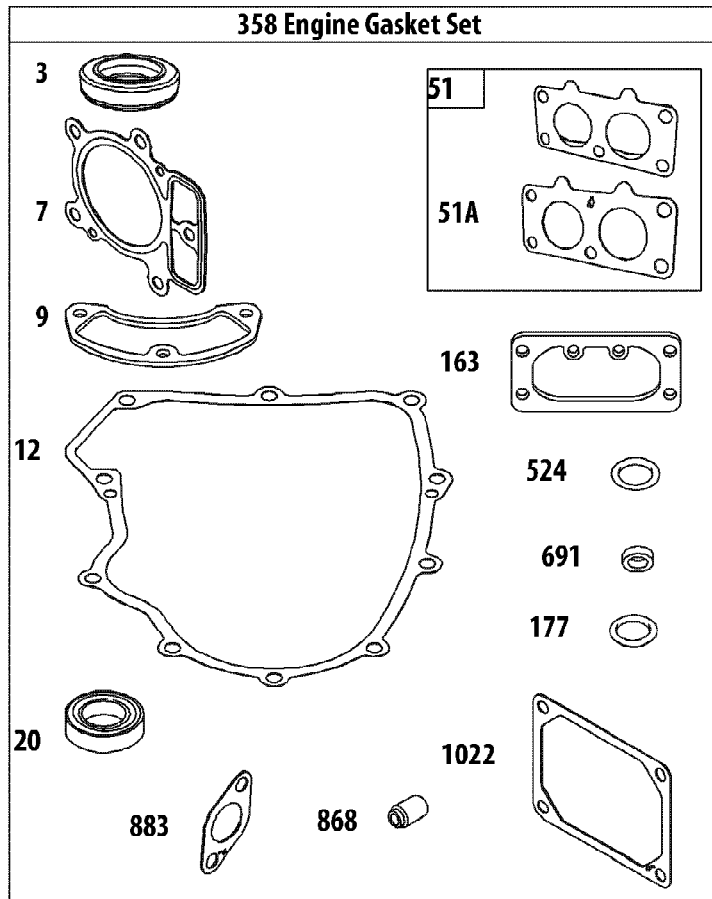

SLTX1054VT Tractor
Engine 44P777-0765-B1 7

Page 36 of 63

Ref #	Part Number	Qty	S/P/F	Description
1	BS-793564	1		Cylinder Assembly
2	BS-499585	1		Kit-Bushing/Seal (Magneto Side)
3	BS-391086S	1	/P	Seal-Oil (Magneto Side)
4	BS-796307	1	/P	Sump-Engine
5	BS-796270	1		Head-Cylinder (Cylinder #1)
5A	BS-796271	1		Head-Cylinder (Cylinder #2)
7	BS-693997	1	/P	Gasket-Cylinder Head
8	BS-792185	1	/P	Breather Assembly
9	BS-690937	1		Gasket-Breather
10	BS-697551	1		Screw (Breather Assembly)
11	BS-792184	1	/P	Tube-Breather
12	BS-697227	1	/P	Gasket-Crankcase
13	BS-793988	1		Screw (Cylinder Head)
15	BS-690946	1	/P	Plug-Oil Drain
16	BS-796540	1		Crankshaft
20	BS-795387	1	/P	Seal-Oil (PTO Side)
22	BS-694966	1	/P	Screw (Crankcase Cover/Sump)
23	BS-691053	1		Flywheel
24	BS-222698S	1	/P	Key-Flywheel
25	BS-793560	1		Piston Assembly (Standard)
25	BS-793563	1		Piston Assembly (.020" Oversize)
26	BS-793561	1		Ring Set (Standard)
26	BS-792073	1		Ring Set (.020" Oversize)
27	BS-690975	1		Lock-Piston Pin
28	BS-696581	1		Pin-Piston
29	BS-796209	1	/P	Rod-Connecting
32	BS-690976	1		Screw (Connecting Rod)
33	BS-793557	1		Valve-Exhaust
34	BS-793556	1		Valve-Intake
35	BS-694865	1		Spring-Valve (Intake)
36	BS-694865	1		Spring-Valve (Exhaust)
40	BS-690964	1	S	Retainer-Valve
42	BS-499586	1	/P	Keeper-Valve
45	BS-690977	1	/P	Tappet-Valve
46	BS-792555	1		Gear-Cam
48	BS-698172	1	/P	Short Block
50	BS-695241	1	/P	Manifold-Intake
51	BS-795123	1		Gasket-Intake
51A	BS-690950	1		Gasket-Intake
53	BS-690951	1		Stud (Carburetor)
54	BS-699816	1		Screw (Intake Manifold)
73	BS-494439	1	/P	Screen-Rotating
74	BS-698425	1		Screw (Rotating Screen)
75	BS-691056	1		Washer (Flywheel)
95	BS-690718	1		Screw (Throttle Valve)
98	BS-699721	1		Kit-Idle Speed
104	BS-694918	1		Pin-Float Hinge
105	BS-698537	1		Valve-Float Needle
108	BS-699723	1		Valve-Choke
117	BS-792296	1		Jet-Main (Standard) (Left Jet)
117A	BS-842627	1		Jet-Main (Standard) (Right Jet)
118	BS-699457	1		Jet-Main (High Altitude) (Left Jet)
118A	BS-699733	1		Jet-Main (High Altitude) (Right Jet)