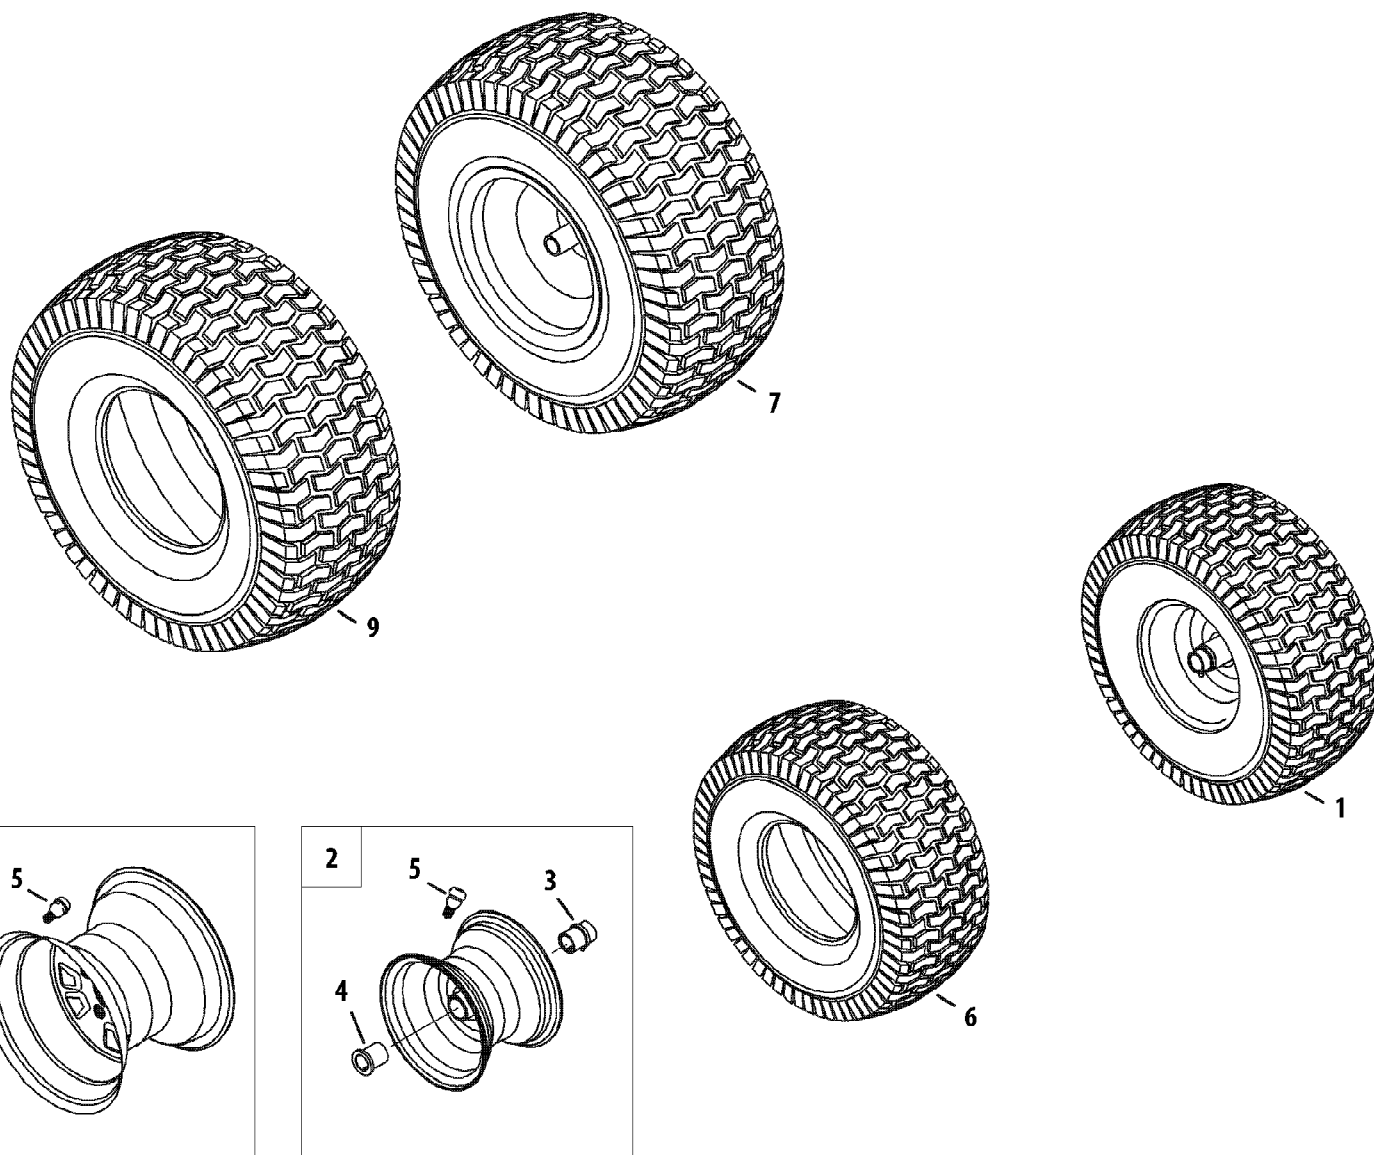

SLTX1054VT Tractor
Wheels

Ref #	Part Number	Qty	S/P/F	Description
1	N/A	1		Wheel Ass'y, Complete, 16 x 6 x 5.8
2	934-04082-0499	1	/P	Rim Ass'y, 8.0 x 5.3, Plastic Bearings
3	741-0990B	1	/P	Bearing, Flange, .760 ID w/ Fitting
4	741-0516B	1	/P	Bearing, Flange, .760 x 1.00 x 1.20
5	934-0255	1	/P	Valve, Tubeless Air
6	734-1727	1	/P	Tire, 15 x 6.5 x 8 Sq Shoulder
7	634-04210-0931	1		Wheel, Complete, 22 x 9.5 x 12
8	634-04238-0499	1	/P	Rim Ass'y, 12.0 x 7.0
9	734-04174	1		Tire, 22 x 9.5 x 12 Sq Shoulder