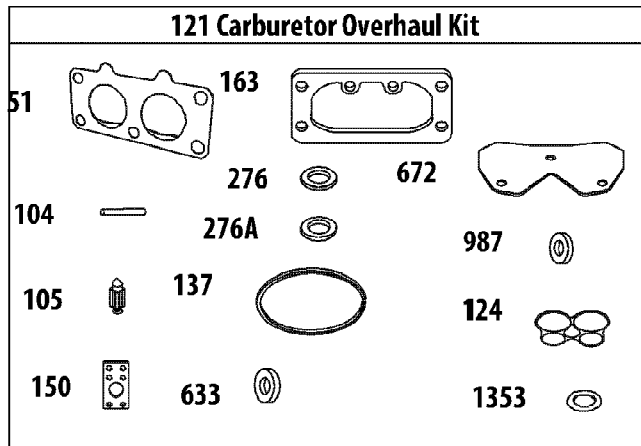

SLTX1054VT Tractor
Engine 44P777-0765-B1 7

Page 36 of 63

Ref #	Part Number	Qty	S/P/F	Description
1	BS-793564	1		Cylinder Assembly
2	BS-499585	1		Kit-Bushing/Seal (Magneto Side)
3	BS-391086S	1	/P	Seal-Oil (Magneto Side)
4	BS-796307	1	/P	Sump-Engine
5	BS-796270	1		Head-Cylinder (Cylinder #1)
5A	BS-796271	1		Head-Cylinder (Cylinder #2)
7	BS-693997	1	/P	Gasket-Cylinder Head
8	BS-792185	1	/P	Breather Assembly
9	BS-690937	1		Gasket-Breather
10	BS-697551	1		Screw (Breather Assembly)
11	BS-792184	1	/P	Tube-Breather
12	BS-697227	1	/P	Gasket-Crankcase
13	BS-793988	1		Screw (Cylinder Head)
15	BS-690946	1	/P	Plug-Oil Drain
16	BS-796540	1		Crankshaft
20	BS-795387	1	/P	Seal-Oil (PTO Side)
22	BS-694966	1	/P	Screw (Crankcase Cover/Sump)
23	BS-691053	1		Flywheel
24	BS-222698S	1	/P	Key-Flywheel
25	BS-793560	1		Piston Assembly (Standard)
25	BS-793563	1		Piston Assembly (.020" Oversize)
26	BS-793561	1		Ring Set (Standard)
26	BS-792073	1		Ring Set (.020" Oversize)
27	BS-690975	1		Lock-Piston Pin
28	BS-696581	1		Pin-Piston
29	BS-796209	1	/P	Rod-Connecting
32	BS-690976	1		Screw (Connecting Rod)
33	BS-793557	1		Valve-Exhaust
34	BS-793556	1		Valve-Intake
35	BS-694865	1		Spring-Valve (Intake)
36	BS-694865	1		Spring-Valve (Exhaust)
40	BS-690964	1	S	Retainer-Valve
42	BS-499586	1	/P	Keeper-Valve
45	BS-690977	1	/P	Tappet-Valve
46	BS-792555	1		Gear-Cam
48	BS-698172	1	/P	Short Block
50	BS-695241	1	/P	Manifold-Intake
51	BS-795123	1		Gasket-Intake
51A	BS-690950	1		Gasket-Intake
53	BS-690951	1		Stud (Carburetor)
54	BS-699816	1		Screw (Intake Manifold)
73	BS-494439	1	/P	Screen-Rotating
74	BS-698425	1		Screw (Rotating Screen)
75	BS-691056	1		Washer (Flywheel)
95	BS-690718	1		Screw (Throttle Valve)
98	BS-699721	1		Kit-Idle Speed
104	BS-694918	1		Pin-Float Hinge
105	BS-698537	1		Valve-Float Needle
108	BS-699723	1		Valve-Choke
117	BS-792296	1		Jet-Main (Standard) (Left Jet)
117A	BS-842627	1		Jet-Main (Standard) (Right Jet)
118	BS-699457	1		Jet-Main (High Altitude) (Left Jet)
118A	BS-699733	1		Jet-Main (High Altitude) (Right Jet)