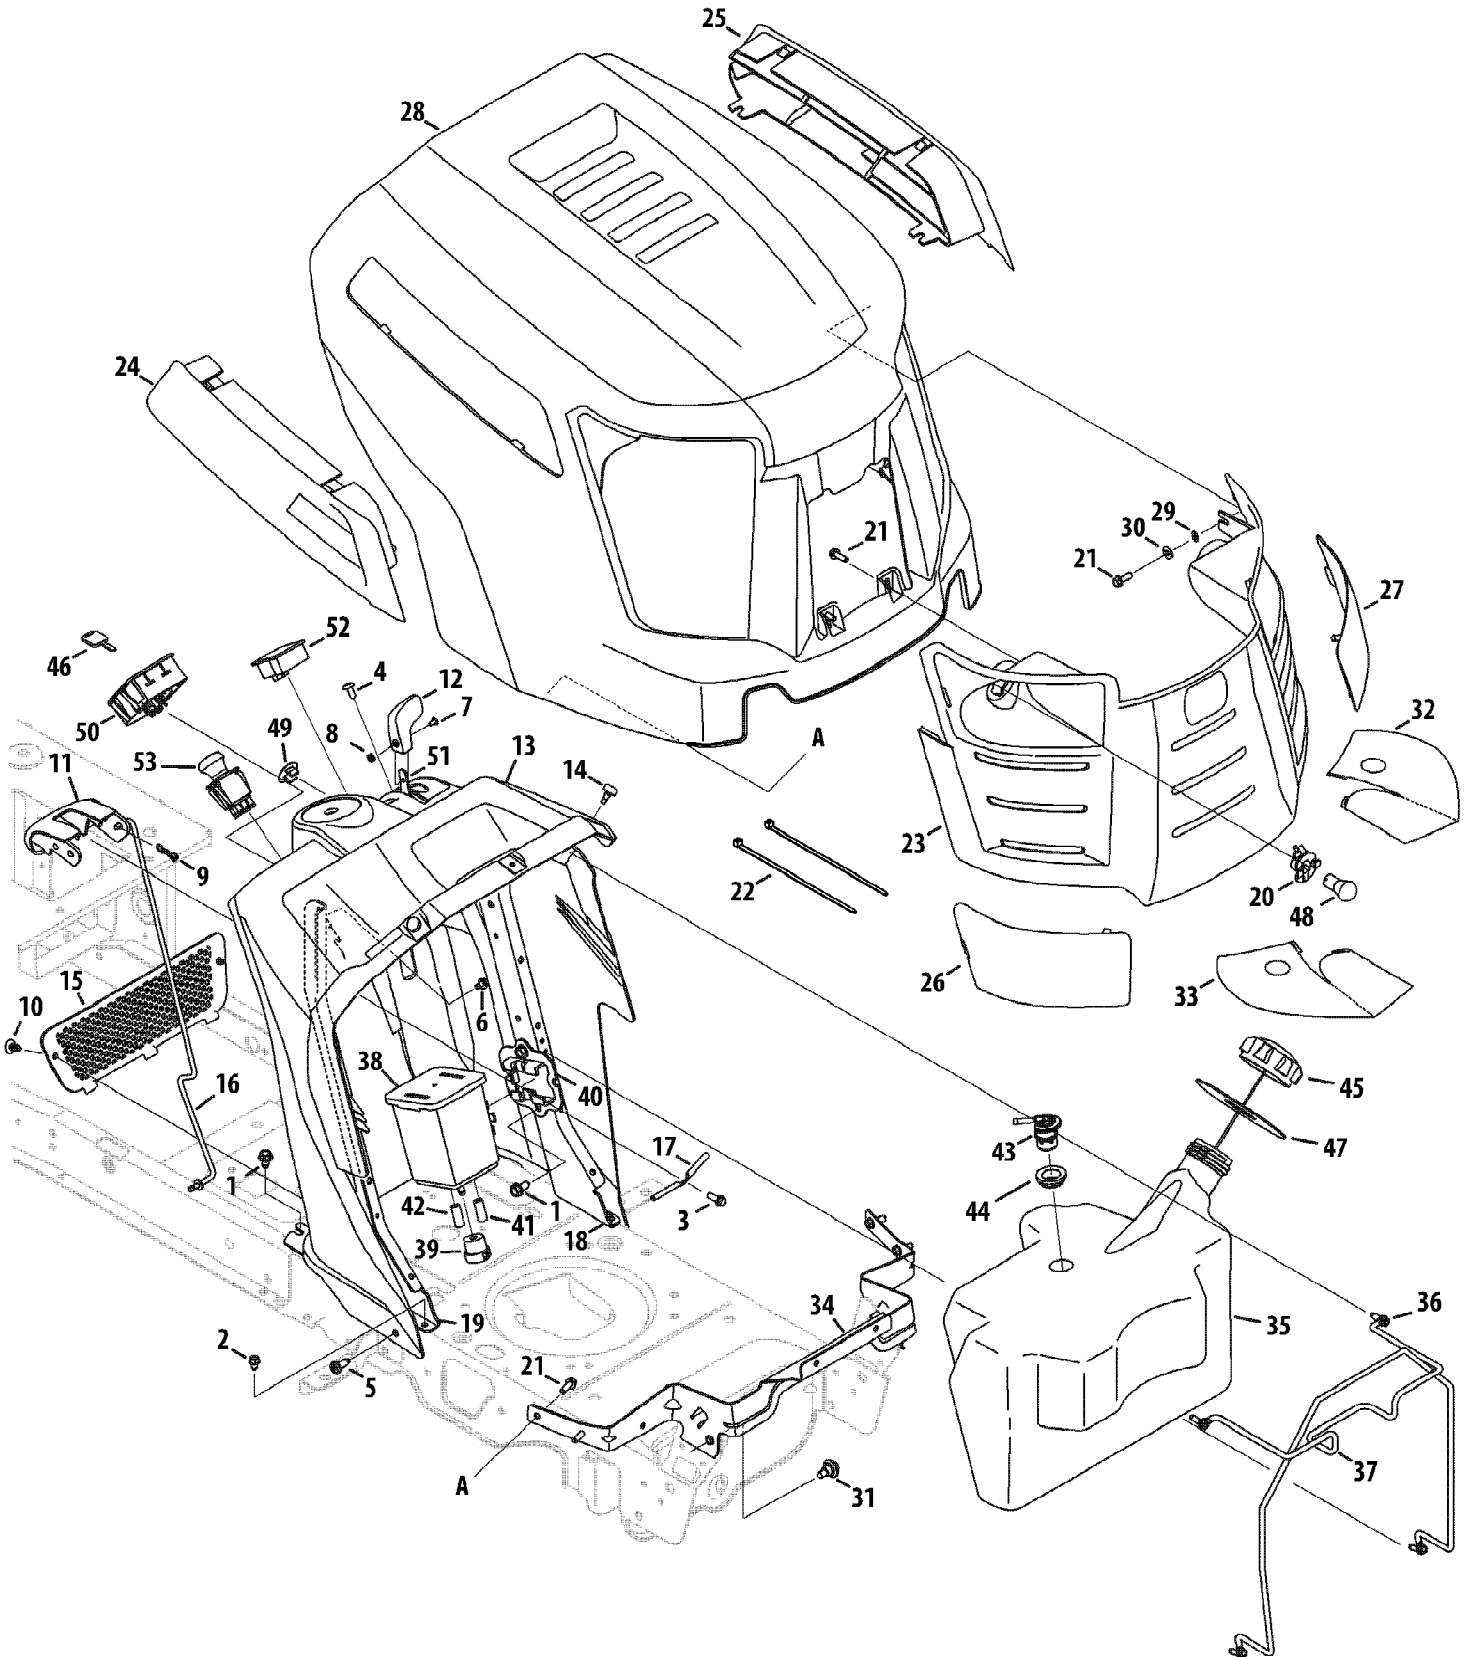

SLTX1054VT Tractor
Fuel Tank, Hood & Dash

Page 45 of 63

Ref #	Part Number	Qty	S/P/F	Description
1	710-04484	1		Screw, Self-tapping, 5/16-18, .750
2	710-0599	1	/P	Screw, Self-tapping, 1/4-20, 0.500
3	710-0895	1		Screw, HL, 1/4-15, 0.750
4	710-1017	1	/P	Screw, Ab, 1/4-14, 0.625,
5	710-1611B	1	/P	Screw, Self-tapping, 5/16-18, 0.750,
6	710-1652	1	/P	Screw, Self-tapping, 1/4-20 x .625
7	710-3217	1	/P	Screw, Mach, #8-32, 0.375
8	712-0142	1	/P	Nut, Hex, #8-32
9	714-04040	1	/P	Pin, Cotter, Bow-Tie 72
10	726-3046	1	/P	Clip, Ratchet, .250 Dia
11	731-05447A	1		Lever, Dash, Cruise/Brake
12	731-06593	1		Knob, Throttle
13	931-06666	1	/P	Dash Panel, A-Style, Man PTO
14	735-0271A	1	/P	Bumper, .62 Dia X .3
15	735-04076	1		Net
16	747-05009A	1		Rod, Control, Latch
17	747-1196	1		Rod, Lever, Bent
18	783-06098-0637	1		Support, Dash, Plate LH
19	783-06099-0637	1		Support, Dash, Plate RH
20	925-1649	1	/P	Socket, Lamp
21	710-05108	1		Screw, 1/4 Dia, .750
22	926-0154	1	/P	Tie, Cable, Push Mount 7.5 Lg
23	931-04322	1	/P	Grille Ass'y (Incl. 26, 27, 32 & 33)
24	931-06542	1	/P	Scoop, Hood, RH A-Style
25	931-06543	1	/P	Scoop, Hood, LH A-Style
26	931-06558	1	/P	Lens, Hood, RH A-Style
27	931-06559	1	/P	Lens, Hood, LH A-Style
28	931-06634	1	/P	Hood, A-Style
29	936-0222	1	/P	Washer, Lock, 1/4, External
30	936-3020	1	/P	Washer, Flat, .271, .630, .065
31	738-04091A	1	/P	Screw, Shoulder, .43x.29, 5/16-18
32	777X44055	1		Reflector, Cub A Style, LH
33	777X44056	1		Reflector, Cub A Style, RH
34	783-06114-0637	1		Bracket, Pivot, Hood A-Style
35	751-10879	1		Tank, Fuel, 3.75 Gal.
35	751-10906	1		Tank, Fuel, 3.30 Gal. (CA) California
36	710-1652	1	/P	Screw, Self-tapping, 1/4-20, .625
36	710-0642	1	/P	Screw, Self-tapping, 1/4-20, .75 (CA)
37	747-05040A	1	/P	Rod, Support, Fuel Tank
38	951-10589	1	/P	Canister, Carbon, 5 Gallon (CA)
39	951-10590	1	/P	Filter, Vent, Canister (CA)
40	951-10610	1	/P	Bracket, Adapter, Canister (CA)
41	751-10749	1		Hose, Fuel, Low Perm, 3/16 Wht (CA)
42	751-10750-28	1		Hose, Fuel, Low Perm, 7/32 Yel (CA)
43	751-10441	1		Valve, Rollover Grommet (CA)
44	735-04081	1		Grommet, Rubber, 23.0 ID (CA)
45	751-0603A	1	/P	Cap, Fuel
45	951-10947	1	/P	Cap, Fuel (CA)
46	925-2054A	1	/P	Key, Ignition
47	735-04170	1		Gasket, Fuel Tank
48	925-0963	1	/P	Lamp, 12v
49	731-1999	1		Plug, Choke
50	925-04227B	1	/P	Module Switch, Ignition