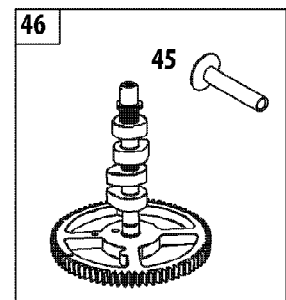

48 Short Block

1329 Replacement Engine

SLTX1054VT Tractor
Engine 44P777-0765-B1 1

Page 6 of 63

Ref #	Part Number	Qty	S/P/F	Description
1	BS-793564	1		Cylinder Assembly
2	BS-499585	1		Kit-Bushing/Seal (Magneto Side)
3	BS-391086S	1	/P	Seal-Oil (Magneto Side)
4	BS-796307	1	/P	Sump-Engine
5	BS-796270	1		Head-Cylinder (Cylinder #1)
5A	BS-796271	1		Head-Cylinder (Cylinder #2)
7	BS-693997	1	/P	Gasket-Cylinder Head
8	BS-792185	1	/P	Breather Assembly
9	BS-690937	1		Gasket-Breather
10	BS-697551	1		Screw (Breather Assembly)
11	BS-792184	1	/P	Tube-Breather
12	BS-697227	1	/P	Gasket-Crankcase
13	BS-793988	1		Screw (Cylinder Head)
15	BS-690946	1	/P	Plug-Oil Drain
16	BS-796540	1		Crankshaft
20	BS-795387	1	/P	Seal-Oil (PTO Side)
22	BS-694966	1	/P	Screw (Crankcase Cover/Sump)
23	BS-691053	1		Flywheel
24	BS-222698S	1	/P	Key-Flywheel
25	BS-793560	1		Piston Assembly (Standard)
25	BS-793563	1		Piston Assembly (.020" Oversize)
26	BS-793561	1		Ring Set (Standard)
26	BS-792073	1		Ring Set (.020" Oversize)
27	BS-690975	1		Lock-Piston Pin
28	BS-696581	1		Pin-Piston
29	BS-796209	1	/P	Rod-Connecting
32	BS-690976	1		Screw (Connecting Rod)
33	BS-793557	1		Valve-Exhaust
34	BS-793556	1		Valve-Intake
35	BS-694865	1		Spring-Valve (Intake)
36	BS-694865	1		Spring-Valve (Exhaust)
40	BS-690964	1	S	Retainer-Valve
42	BS-499586	1	/P	Keeper-Valve
45	BS-690977	1	/P	Tappet-Valve
46	BS-792555	1		Gear-Cam
48	BS-698172	1	/P	Short Block
50	BS-695241	1	/P	Manifold-Intake
51	BS-795123	1		Gasket-Intake
51A	BS-690950	1		Gasket-Intake
53	BS-690951	1		Stud (Carburetor)
54	BS-699816	1		Screw (Intake Manifold)
73	BS-494439	1	/P	Screen-Rotating
74	BS-698425	1		Screw (Rotating Screen)
75	BS-691056	1		Washer (Flywheel)
95	BS-690718	1		Screw (Throttle Valve)
98	BS-699721	1		Kit-Idle Speed
104	BS-694918	1		Pin-Float Hinge
105	BS-698537	1		Valve-Float Needle
108	BS-699723	1		Valve-Choke
117	BS-792296	1		Jet-Main (Standard) (Left Jet)
117A	BS-842627	1		Jet-Main (Standard) (Right Jet)
118	BS-699457	1		Jet-Main (High Altitude) (Left Jet)
118A	BS-699733	1		Jet-Main (High Altitude) (Right Jet)