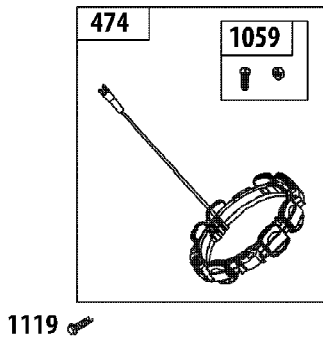

SLTX1054VT Tractor
Engine 44P777-0765-B1 6

Page 31 of 63

Ref #	Part Number	Qty	S/P/F	Description
1	BS-793564	1		Cylinder Assembly
2	BS-499585	1		Kit-Bushing/Seal (Magneto Side)
3	BS-391086S	1	/P	Seal-Oil (Magneto Side)
4	BS-796307	1	/P	Sump-Engine
5	BS-796270	1		Head-Cylinder (Cylinder #1)
5A	BS-796271	1		Head-Cylinder (Cylinder #2)
7	BS-693997	1	/P	Gasket-Cylinder Head
8	BS-792185	1	/P	Breather Assembly
9	BS-690937	1		Gasket-Breather
10	BS-697551	1		Screw (Breather Assembly)
11	BS-792184	1	/P	Tube-Breather
12	BS-697227	1	/P	Gasket-Crankcase
13	BS-793988	1		Screw (Cylinder Head)
15	BS-690946	1	/P	Plug-Oil Drain
16	BS-796540	1		Crankshaft
20	BS-795387	1	/P	Seal-Oil (PTO Side)
22	BS-694966	1	/P	Screw (Crankcase Cover/Sump)
23	BS-691053	1		Flywheel
24	BS-222698S	1	/P	Key-Flywheel
25	BS-793560	1		Piston Assembly (Standard)
25	BS-793563	1		Piston Assembly (.020" Oversize)
26	BS-793561	1		Ring Set (Standard)
26	BS-792073	1		Ring Set (.020" Oversize)
27	BS-690975	1		Lock-Piston Pin
28	BS-696581	1		Pin-Piston
29	BS-796209	1	/P	Rod-Connecting
32	BS-690976	1		Screw (Connecting Rod)
33	BS-793557	1		Valve-Exhaust
34	BS-793556	1		Valve-Intake
35	BS-694865	1		Spring-Valve (Intake)
36	BS-694865	1		Spring-Valve (Exhaust)
40	BS-690964	1	S	Retainer-Valve
42	BS-499586	1	/P	Keeper-Valve
45	BS-690977	1	/P	Tappet-Valve
46	BS-792555	1		Gear-Cam
48	BS-698172	1	/P	Short Block
50	BS-695241	1	/P	Manifold-Intake
51	BS-795123	1		Gasket-Intake
51A	BS-690950	1		Gasket-Intake
53	BS-690951	1		Stud (Carburetor)
54	BS-699816	1		Screw (Intake Manifold)
73	BS-494439	1	/P	Screen-Rotating
74	BS-698425	1		Screw (Rotating Screen)
75	BS-691056	1		Washer (Flywheel)
95	BS-690718	1		Screw (Throttle Valve)
98	BS-699721	1		Kit-Idle Speed
104	BS-694918	1		Pin-Float Hinge
105	BS-698537	1		Valve-Float Needle
108	BS-699723	1		Valve-Choke
117	BS-792296	1		Jet-Main (Standard) (Left Jet)
117A	BS-842627	1		Jet-Main (Standard) (Right Jet)
118	BS-699457	1		Jet-Main (High Altitude) (Left Jet)
118A	BS-699733	1		Jet-Main (High Altitude) (Right Jet)