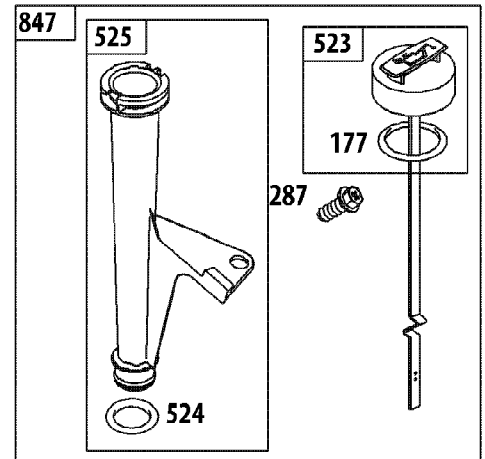

48 Short Block

1329 Replacement Engine

SLTX1054VT Tractor
Engine 44P777-0765-B1 1

Page 6 of 63

Ref #	Part Number	Qty	S/P/F	Description
1	BS-793564	1		Cylinder Assembly
2	BS-499585	1		Kit-Bushing/Seal (Magneto Side)
3	BS-391086S	1	/P	Seal-Oil (Magneto Side)
4	BS-796307	1	/P	Sump-Engine
5	BS-796270	1		Head-Cylinder (Cylinder #1)
5A	BS-796271	1		Head-Cylinder (Cylinder #2)
7	BS-693997	1	/P	Gasket-Cylinder Head
8	BS-792185	1	/P	Breather Assembly
9	BS-690937	1		Gasket-Breather
10	BS-697551	1		Screw (Breather Assembly)
11	BS-792184	1	/P	Tube-Breather
12	BS-697227	1	/P	Gasket-Crankcase
13	BS-793988	1		Screw (Cylinder Head)
15	BS-690946	1	/P	Plug-Oil Drain
16	BS-796540	1		Crankshaft
20	BS-795387	1	/P	Seal-Oil (PTO Side)
22	BS-694966	1	/P	Screw (Crankcase Cover/Sump)
23	BS-691053	1		Flywheel
24	BS-222698S	1	/P	Key-Flywheel
25	BS-793560	1		Piston Assembly (Standard)
25	BS-793563	1		Piston Assembly (.020" Oversize)
26	BS-793561	1		Ring Set (Standard)
26	BS-792073	1		Ring Set (.020" Oversize)
27	BS-690975	1		Lock-Piston Pin
28	BS-696581	1		Pin-Piston
29	BS-796209	1	/P	Rod-Connecting
32	BS-690976	1		Screw (Connecting Rod)
33	BS-793557	1		Valve-Exhaust
34	BS-793556	1		Valve-Intake
35	BS-694865	1		Spring-Valve (Intake)
36	BS-694865	1		Spring-Valve (Exhaust)
40	BS-690964	1	S	Retainer-Valve
42	BS-499586	1	/P	Keeper-Valve
45	BS-690977	1	/P	Tappet-Valve
46	BS-792555	1		Gear-Cam
48	BS-698172	1	/P	Short Block
50	BS-695241	1	/P	Manifold-Intake
51	BS-795123	1		Gasket-Intake
51A	BS-690950	1		Gasket-Intake
53	BS-690951	1		Stud (Carburetor)
54	BS-699816	1		Screw (Intake Manifold)
73	BS-494439	1	/P	Screen-Rotating
74	BS-698425	1		Screw (Rotating Screen)
75	BS-691056	1		Washer (Flywheel)
95	BS-690718	1		Screw (Throttle Valve)
98	BS-699721	1		Kit-Idle Speed
104	BS-694918	1		Pin-Float Hinge
105	BS-698537	1		Valve-Float Needle
108	BS-699723	1		Valve-Choke
117	BS-792296	1		Jet-Main (Standard) (Left Jet)
117A	BS-842627	1		Jet-Main (Standard) (Right Jet)
118	BS-699457	1		Jet-Main (High Altitude) (Left Jet)
118A	BS-699733	1		Jet-Main (High Altitude) (Right Jet)