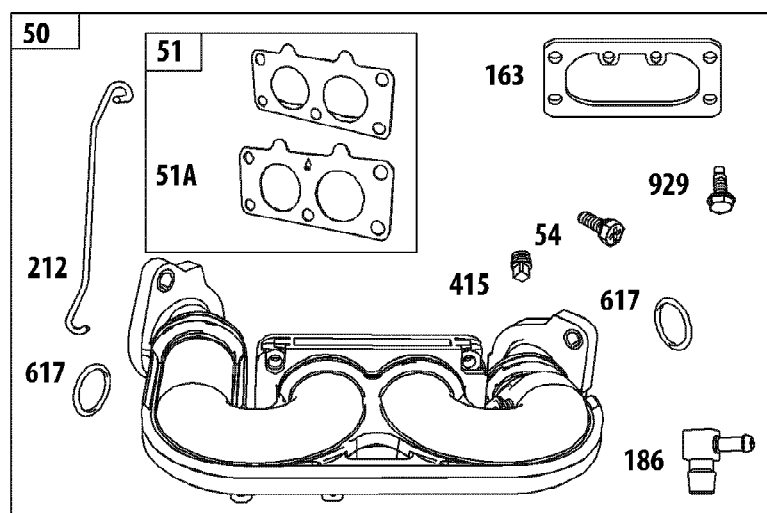

SLTX1054VT Tractor
Engine 44P777-0765-B1 2

Page 11 of 63

Ref #	Part Number	Qty	S/P/F	Description
1	BS-793564	1		Cylinder Assembly
2	BS-499585	1		Kit-Bushing/Seal (Magneto Side)
3	BS-391086S	1	/P	Seal-Oil (Magneto Side)
4	BS-796307	1	/P	Sump-Engine
5	BS-796270	1		Head-Cylinder (Cylinder #1)
5A	BS-796271	1		Head-Cylinder (Cylinder #2)
7	BS-693997	1	/P	Gasket-Cylinder Head
8	BS-792185	1	/P	Breather Assembly
9	BS-690937	1		Gasket-Breather
10	BS-697551	1		Screw (Breather Assembly)
11	BS-792184	1	/P	Tube-Breather
12	BS-697227	1	/P	Gasket-Crankcase
13	BS-793988	1		Screw (Cylinder Head)
15	BS-690946	1	/P	Plug-Oil Drain
16	BS-796540	1		Crankshaft
20	BS-795387	1	/P	Seal-Oil (PTO Side)
22	BS-694966	1	/P	Screw (Crankcase Cover/Sump)
23	BS-691053	1		Flywheel
24	BS-222698S	1	/P	Key-Flywheel
25	BS-793560	1		Piston Assembly (Standard)
25	BS-793563	1		Piston Assembly (.020" Oversize)
26	BS-793561	1		Ring Set (Standard)
26	BS-792073	1		Ring Set (.020" Oversize)
27	BS-690975	1		Lock-Piston Pin
28	BS-696581	1		Pin-Piston
29	BS-796209	1	/P	Rod-Connecting
32	BS-690976	1		Screw (Connecting Rod)
33	BS-793557	1		Valve-Exhaust
34	BS-793556	1		Valve-Intake
35	BS-694865	1		Spring-Valve (Intake)
36	BS-694865	1		Spring-Valve (Exhaust)
40	BS-690964	1	S	Retainer-Valve
42	BS-499586	1	/P	Keeper-Valve
45	BS-690977	1	/P	Tappet-Valve
46	BS-792555	1		Gear-Cam
48	BS-698172	1	/P	Short Block
50	BS-695241	1	/P	Manifold-Intake
51	BS-795123	1		Gasket-Intake
51A	BS-690950	1		Gasket-Intake
53	BS-690951	1		Stud (Carburetor)
54	BS-699816	1		Screw (Intake Manifold)
73	BS-494439	1	/P	Screen-Rotating
74	BS-698425	1		Screw (Rotating Screen)
75	BS-691056	1		Washer (Flywheel)
95	BS-690718	1		Screw (Throttle Valve)
98	BS-699721	1		Kit-Idle Speed
104	BS-694918	1		Pin-Float Hinge
105	BS-698537	1		Valve-Float Needle
108	BS-699723	1		Valve-Choke
117	BS-792296	1		Jet-Main (Standard) (Left Jet)
117A	BS-842627	1		Jet-Main (Standard) (Right Jet)
118	BS-699457	1		Jet-Main (High Altitude) (Left Jet)
118A	BS-699733	1		Jet-Main (High Altitude) (Right Jet)