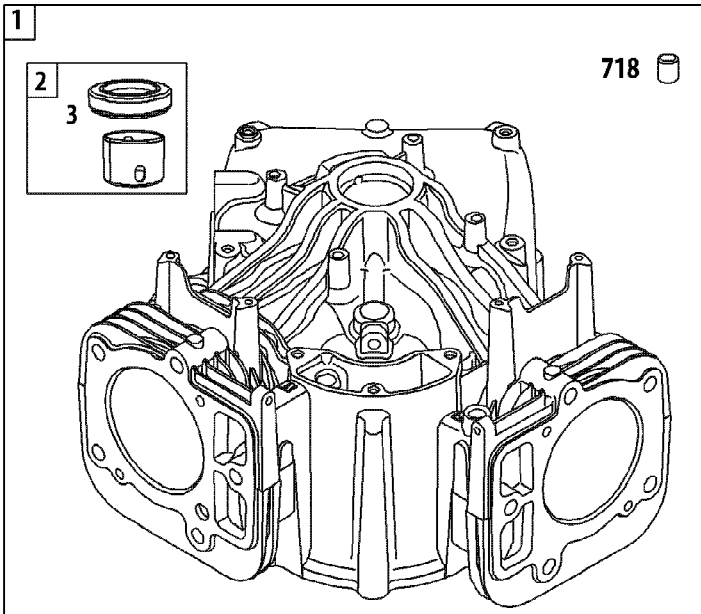

48 Short Block

1329 Replacement Engine

SLTX1054VT Tractor
Engine 44P777-0765-B1 1

Page 6 of 63

Ref #	Part Number	Qty	S/P/F	Description
1	BS-793564	1		Cylinder Assembly
2	BS-499585	1		Kit-Bushing/Seal (Magneto Side)
3	BS-391086S	1	/P	Seal-Oil (Magneto Side)
4	BS-796307	1	/P	Sump-Engine
5	BS-796270	1		Head-Cylinder (Cylinder #1)
5A	BS-796271	1		Head-Cylinder (Cylinder #2)
7	BS-693997	1	/P	Gasket-Cylinder Head
8	BS-792185	1	/P	Breather Assembly
9	BS-690937	1		Gasket-Breather
10	BS-697551	1		Screw (Breather Assembly)
11	BS-792184	1	/P	Tube-Breather
12	BS-697227	1	/P	Gasket-Crankcase
13	BS-793988	1		Screw (Cylinder Head)
15	BS-690946	1	/P	Plug-Oil Drain
16	BS-796540	1		Crankshaft
20	BS-795387	1	/P	Seal-Oil (PTO Side)
22	BS-694966	1	/P	Screw (Crankcase Cover/Sump)
23	BS-691053	1		Flywheel
24	BS-222698S	1	/P	Key-Flywheel
25	BS-793560	1		Piston Assembly (Standard)
25	BS-793563	1		Piston Assembly (.020" Oversize)
26	BS-793561	1		Ring Set (Standard)
26	BS-792073	1		Ring Set (.020" Oversize)
27	BS-690975	1		Lock-Piston Pin
28	BS-696581	1		Pin-Piston
29	BS-796209	1	/P	Rod-Connecting
32	BS-690976	1		Screw (Connecting Rod)
33	BS-793557	1		Valve-Exhaust
34	BS-793556	1		Valve-Intake
35	BS-694865	1		Spring-Valve (Intake)
36	BS-694865	1		Spring-Valve (Exhaust)
40	BS-690964	1	S	Retainer-Valve
42	BS-499586	1	/P	Keeper-Valve
45	BS-690977	1	/P	Tappet-Valve
46	BS-792555	1		Gear-Cam
48	BS-698172	1	/P	Short Block
50	BS-695241	1	/P	Manifold-Intake
51	BS-795123	1		Gasket-Intake
51A	BS-690950	1		Gasket-Intake
53	BS-690951	1		Stud (Carburetor)
54	BS-699816	1		Screw (Intake Manifold)
73	BS-494439	1	/P	Screen-Rotating
74	BS-698425	1		Screw (Rotating Screen)
75	BS-691056	1		Washer (Flywheel)
95	BS-690718	1		Screw (Throttle Valve)
98	BS-699721	1		Kit-Idle Speed
104	BS-694918	1		Pin-Float Hinge
105	BS-698537	1		Valve-Float Needle
108	BS-699723	1		Valve-Choke
117	BS-792296	1		Jet-Main (Standard) (Left Jet)
117A	BS-842627	1		Jet-Main (Standard) (Right Jet)
118	BS-699457	1		Jet-Main (High Altitude) (Left Jet)
118A	BS-699733	1		Jet-Main (High Altitude) (Right Jet)