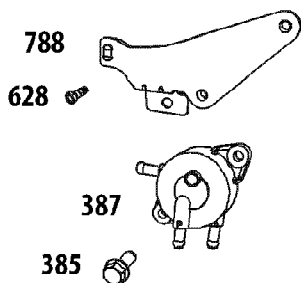

SLTX1054VT Tractor
Engine 44P777-0765-B1 4

Page 21 of 63

Ref #	Part Number	Qty	S/P/F	Description
1	BS-793564	1		Cylinder Assembly
2	BS-499585	1		Kit-Bushing/Seal (Magneto Side)
3	BS-391086S	1	/P	Seal-Oil (Magneto Side)
4	BS-796307	1	/P	Sump-Engine
5	BS-796270	1		Head-Cylinder (Cylinder #1)
5A	BS-796271	1		Head-Cylinder (Cylinder #2)
7	BS-693997	1	/P	Gasket-Cylinder Head
8	BS-792185	1	/P	Breather Assembly
9	BS-690937	1		Gasket-Breather
10	BS-697551	1		Screw (Breather Assembly)
11	BS-792184	1	/P	Tube-Breather
12	BS-697227	1	/P	Gasket-Crankcase
13	BS-793988	1		Screw (Cylinder Head)
15	BS-690946	1	/P	Plug-Oil Drain
16	BS-796540	1		Crankshaft
20	BS-795387	1	/P	Seal-Oil (PTO Side)
22	BS-694966	1	/P	Screw (Crankcase Cover/Sump)
23	BS-691053	1		Flywheel
24	BS-222698S	1	/P	Key-Flywheel
25	BS-793560	1		Piston Assembly (Standard)
25	BS-793563	1		Piston Assembly (.020" Oversize)
26	BS-793561	1		Ring Set (Standard)
26	BS-792073	1		Ring Set (.020" Oversize)
27	BS-690975	1		Lock-Piston Pin
28	BS-696581	1		Pin-Piston
29	BS-796209	1	/P	Rod-Connecting
32	BS-690976	1		Screw (Connecting Rod)
33	BS-793557	1		Valve-Exhaust
34	BS-793556	1		Valve-Intake
35	BS-694865	1		Spring-Valve (Intake)
36	BS-694865	1		Spring-Valve (Exhaust)
40	BS-690964	1	S	Retainer-Valve
42	BS-499586	1	/P	Keeper-Valve
45	BS-690977	1	/P	Tappet-Valve
46	BS-792555	1		Gear-Cam
48	BS-698172	1	/P	Short Block
50	BS-695241	1	/P	Manifold-Intake
51	BS-795123	1		Gasket-Intake
51A	BS-690950	1		Gasket-Intake
53	BS-690951	1		Stud (Carburetor)
54	BS-699816	1		Screw (Intake Manifold)
73	BS-494439	1	/P	Screen-Rotating
74	BS-698425	1		Screw (Rotating Screen)
75	BS-691056	1		Washer (Flywheel)
95	BS-690718	1		Screw (Throttle Valve)
98	BS-699721	1		Kit-Idle Speed
104	BS-694918	1		Pin-Float Hinge
105	BS-698537	1		Valve-Float Needle
108	BS-699723	1		Valve-Choke
117	BS-792296	1		Jet-Main (Standard) (Left Jet)
117A	BS-842627	1		Jet-Main (Standard) (Right Jet)
118	BS-699457	1		Jet-Main (High Altitude) (Left Jet)
118A	BS-699733	1		Jet-Main (High Altitude) (Right Jet)