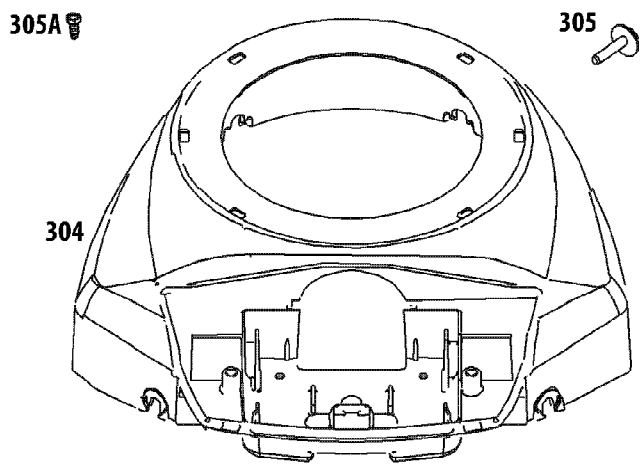

1036 Emissions Label

SLTX1054VT Tractor
Engine 44P777-0765-B1 5

Page 26 of 63

Ref #	Part Number	Qty	S/P/F	Description
1	BS-793564	1		Cylinder Assembly
2	BS-499585	1		Kit-Bushing/Seal (Magneto Side)
3	BS-391086S	1	/P	Seal-Oil (Magneto Side)
4	BS-796307	1	/P	Sump-Engine
5	BS-796270	1		Head-Cylinder (Cylinder #1)
5A	BS-796271	1		Head-Cylinder (Cylinder #2)
7	BS-693997	1	/P	Gasket-Cylinder Head
8	BS-792185	1	/P	Breather Assembly
9	BS-690937	1		Gasket-Breather
10	BS-697551	1		Screw (Breather Assembly)
11	BS-792184	1	/P	Tube-Breather
12	BS-697227	1	/P	Gasket-Crankcase
13	BS-793988	1		Screw (Cylinder Head)
15	BS-690946	1	/P	Plug-Oil Drain
16	BS-796540	1		Crankshaft
20	BS-795387	1	/P	Seal-Oil (PTO Side)
22	BS-694966	1	/P	Screw (Crankcase Cover/Sump)
23	BS-691053	1		Flywheel
24	BS-222698S	1	/P	Key-Flywheel
25	BS-793560	1		Piston Assembly (Standard)
25	BS-793563	1		Piston Assembly (.020" Oversize)
26	BS-793561	1		Ring Set (Standard)
26	BS-792073	1		Ring Set (.020" Oversize)
27	BS-690975	1		Lock-Piston Pin
28	BS-696581	1		Pin-Piston
29	BS-796209	1	/P	Rod-Connecting
32	BS-690976	1		Screw (Connecting Rod)
33	BS-793557	1		Valve-Exhaust
34	BS-793556	1		Valve-Intake
35	BS-694865	1		Spring-Valve (Intake)
36	BS-694865	1		Spring-Valve (Exhaust)
40	BS-690964	1	S	Retainer-Valve
42	BS-499586	1	/P	Keeper-Valve
45	BS-690977	1	/P	Tappet-Valve
46	BS-792555	1		Gear-Cam
48	BS-698172	1	/P	Short Block
50	BS-695241	1	/P	Manifold-Intake
51	BS-795123	1		Gasket-Intake
51A	BS-690950	1		Gasket-Intake
53	BS-690951	1		Stud (Carburetor)
54	BS-699816	1		Screw (Intake Manifold)
73	BS-494439	1	/P	Screen-Rotating
74	BS-698425	1		Screw (Rotating Screen)
75	BS-691056	1		Washer (Flywheel)
95	BS-690718	1		Screw (Throttle Valve)
98	BS-699721	1		Kit-Idle Speed
104	BS-694918	1		Pin-Float Hinge
105	BS-698537	1		Valve-Float Needle
108	BS-699723	1		Valve-Choke
117	BS-792296	1		Jet-Main (Standard) (Left Jet)
117A	BS-842627	1		Jet-Main (Standard) (Right Jet)
118	BS-699457	1		Jet-Main (High Altitude) (Left Jet)
118A	BS-699733	1		Jet-Main (High Altitude) (Right Jet)