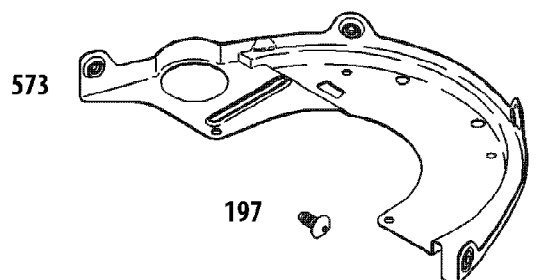

1036 Emissions Label

SLTX1054VT Tractor
Engine 44P777-0765-B1 5

Page 26 of 63

Ref #	Part Number	Qty	S/P/F	Description
1	BS-793564	1		Cylinder Assembly
2	BS-499585	1		Kit-Bushing/Seal (Magneto Side)
3	BS-391086S	1	/P	Seal-Oil (Magneto Side)
4	BS-796307	1	/P	Sump-Engine
5	BS-796270	1		Head-Cylinder (Cylinder #1)
5A	BS-796271	1		Head-Cylinder (Cylinder #2)
7	BS-693997	1	/P	Gasket-Cylinder Head
8	BS-792185	1	/P	Breather Assembly
9	BS-690937	1		Gasket-Breather
10	BS-697551	1		Screw (Breather Assembly)
11	BS-792184	1	/P	Tube-Breather
12	BS-697227	1	/P	Gasket-Crankcase
13	BS-793988	1		Screw (Cylinder Head)
15	BS-690946	1	/P	Plug-Oil Drain
16	BS-796540	1		Crankshaft
20	BS-795387	1	/P	Seal-Oil (PTO Side)
22	BS-694966	1	/P	Screw (Crankcase Cover/Sump)
23	BS-691053	1		Flywheel
24	BS-222698S	1	/P	Key-Flywheel
25	BS-793560	1		Piston Assembly (Standard)
25	BS-793563	1		Piston Assembly (.020" Oversize)
26	BS-793561	1		Ring Set (Standard)
26	BS-792073	1		Ring Set (.020" Oversize)
27	BS-690975	1		Lock-Piston Pin
28	BS-696581	1		Pin-Piston
29	BS-796209	1	/P	Rod-Connecting
32	BS-690976	1		Screw (Connecting Rod)
33	BS-793557	1		Valve-Exhaust
34	BS-793556	1		Valve-Intake
35	BS-694865	1		Spring-Valve (Intake)
36	BS-694865	1		Spring-Valve (Exhaust)
40	BS-690964	1	S	Retainer-Valve
42	BS-499586	1	/P	Keeper-Valve
45	BS-690977	1	/P	Tappet-Valve
46	BS-792555	1		Gear-Cam
48	BS-698172	1	/P	Short Block
50	BS-695241	1	/P	Manifold-Intake
51	BS-795123	1		Gasket-Intake
51A	BS-690950	1		Gasket-Intake
53	BS-690951	1		Stud (Carburetor)
54	BS-699816	1		Screw (Intake Manifold)
73	BS-494439	1	/P	Screen-Rotating
74	BS-698425	1		Screw (Rotating Screen)
75	BS-691056	1		Washer (Flywheel)
95	BS-690718	1		Screw (Throttle Valve)
98	BS-699721	1		Kit-Idle Speed
104	BS-694918	1		Pin-Float Hinge
105	BS-698537	1		Valve-Float Needle
108	BS-699723	1		Valve-Choke
117	BS-792296	1		Jet-Main (Standard) (Left Jet)
117A	BS-842627	1		Jet-Main (Standard) (Right Jet)
118	BS-699457	1		Jet-Main (High Altitude) (Left Jet)
118A	BS-699733	1		Jet-Main (High Altitude) (Right Jet)