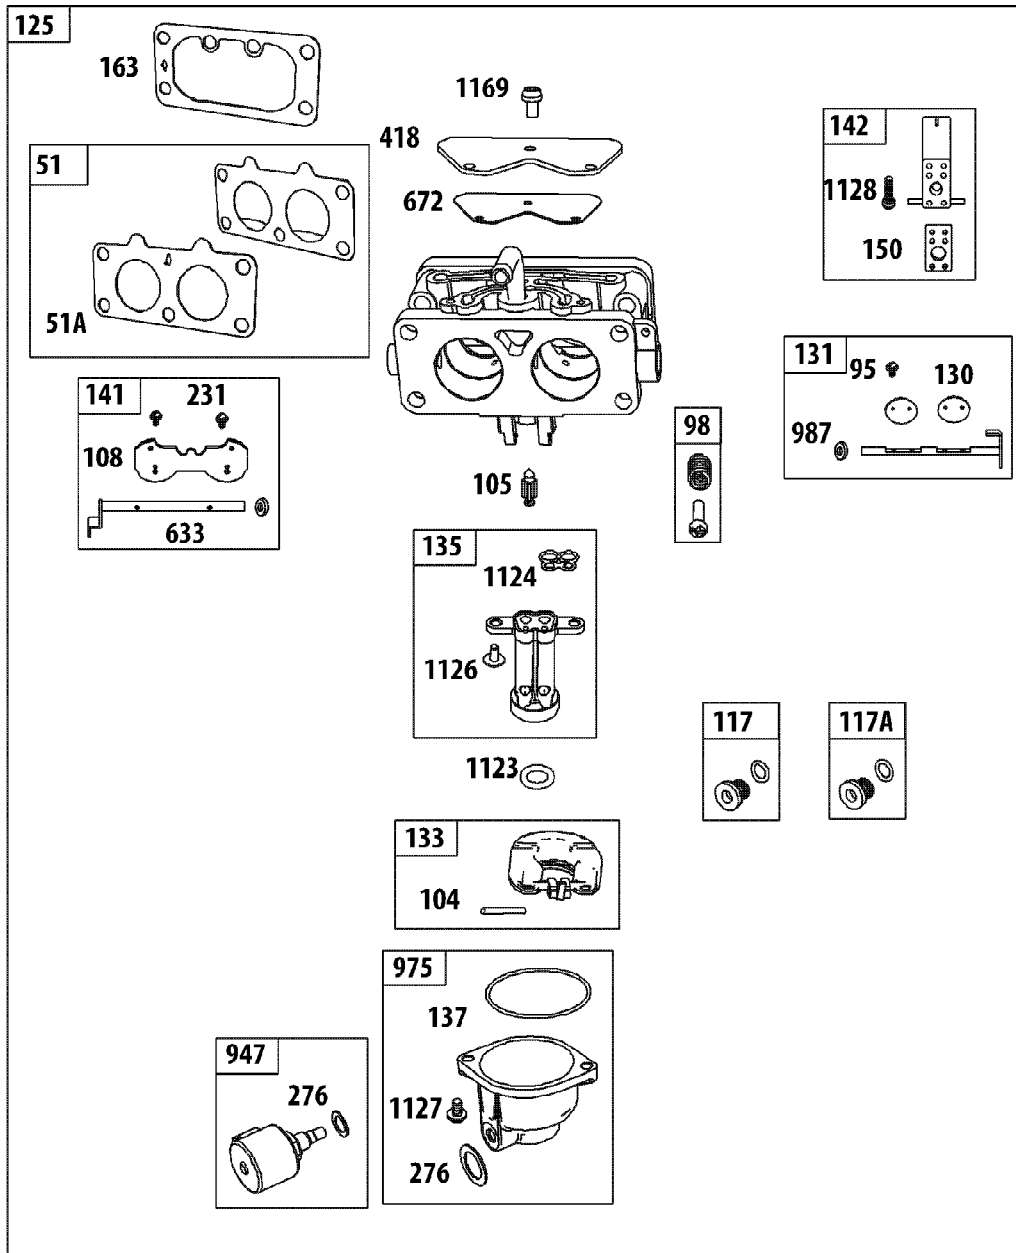

SLTX1054VT Tractor
Engine 44P777-0765-B1 4

Page 21 of 63

Ref #	Part Number	Qty	S/P/F	Description
1	BS-793564	1		Cylinder Assembly
2	BS-499585	1		Kit-Bushing/Seal (Magneto Side)
3	BS-391086S	1	/P	Seal-Oil (Magneto Side)
4	BS-796307	1	/P	Sump-Engine
5	BS-796270	1		Head-Cylinder (Cylinder #1)
5A	BS-796271	1		Head-Cylinder (Cylinder #2)
7	BS-693997	1	/P	Gasket-Cylinder Head
8	BS-792185	1	/P	Breather Assembly
9	BS-690937	1		Gasket-Breather
10	BS-697551	1		Screw (Breather Assembly)
11	BS-792184	1	/P	Tube-Breather
12	BS-697227	1	/P	Gasket-Crankcase
13	BS-793988	1		Screw (Cylinder Head)
15	BS-690946	1	/P	Plug-Oil Drain
16	BS-796540	1		Crankshaft
20	BS-795387	1	/P	Seal-Oil (PTO Side)
22	BS-694966	1	/P	Screw (Crankcase Cover/Sump)
23	BS-691053	1		Flywheel
24	BS-222698S	1	/P	Key-Flywheel
25	BS-793560	1		Piston Assembly (Standard)
25	BS-793563	1		Piston Assembly (.020" Oversize)
26	BS-793561	1		Ring Set (Standard)
26	BS-792073	1		Ring Set (.020" Oversize)
27	BS-690975	1		Lock-Piston Pin
28	BS-696581	1		Pin-Piston
29	BS-796209	1	/P	Rod-Connecting
32	BS-690976	1		Screw (Connecting Rod)
33	BS-793557	1		Valve-Exhaust
34	BS-793556	1		Valve-Intake
35	BS-694865	1		Spring-Valve (Intake)
36	BS-694865	1		Spring-Valve (Exhaust)
40	BS-690964	1	S	Retainer-Valve
42	BS-499586	1	/P	Keeper-Valve
45	BS-690977	1	/P	Tappet-Valve
46	BS-792555	1		Gear-Cam
48	BS-698172	1	/P	Short Block
50	BS-695241	1	/P	Manifold-Intake
51	BS-795123	1		Gasket-Intake
51A	BS-690950	1		Gasket-Intake
53	BS-690951	1		Stud (Carburetor)
54	BS-699816	1		Screw (Intake Manifold)
73	BS-494439	1	/P	Screen-Rotating
74	BS-698425	1		Screw (Rotating Screen)
75	BS-691056	1		Washer (Flywheel)
95	BS-690718	1		Screw (Throttle Valve)
98	BS-699721	1		Kit-Idle Speed
104	BS-694918	1		Pin-Float Hinge
105	BS-698537	1		Valve-Float Needle
108	BS-699723	1		Valve-Choke
117	BS-792296	1		Jet-Main (Standard) (Left Jet)
117A	BS-842627	1		Jet-Main (Standard) (Right Jet)
118	BS-699457	1		Jet-Main (High Altitude) (Left Jet)
118A	BS-699733	1		Jet-Main (High Altitude) (Right Jet)