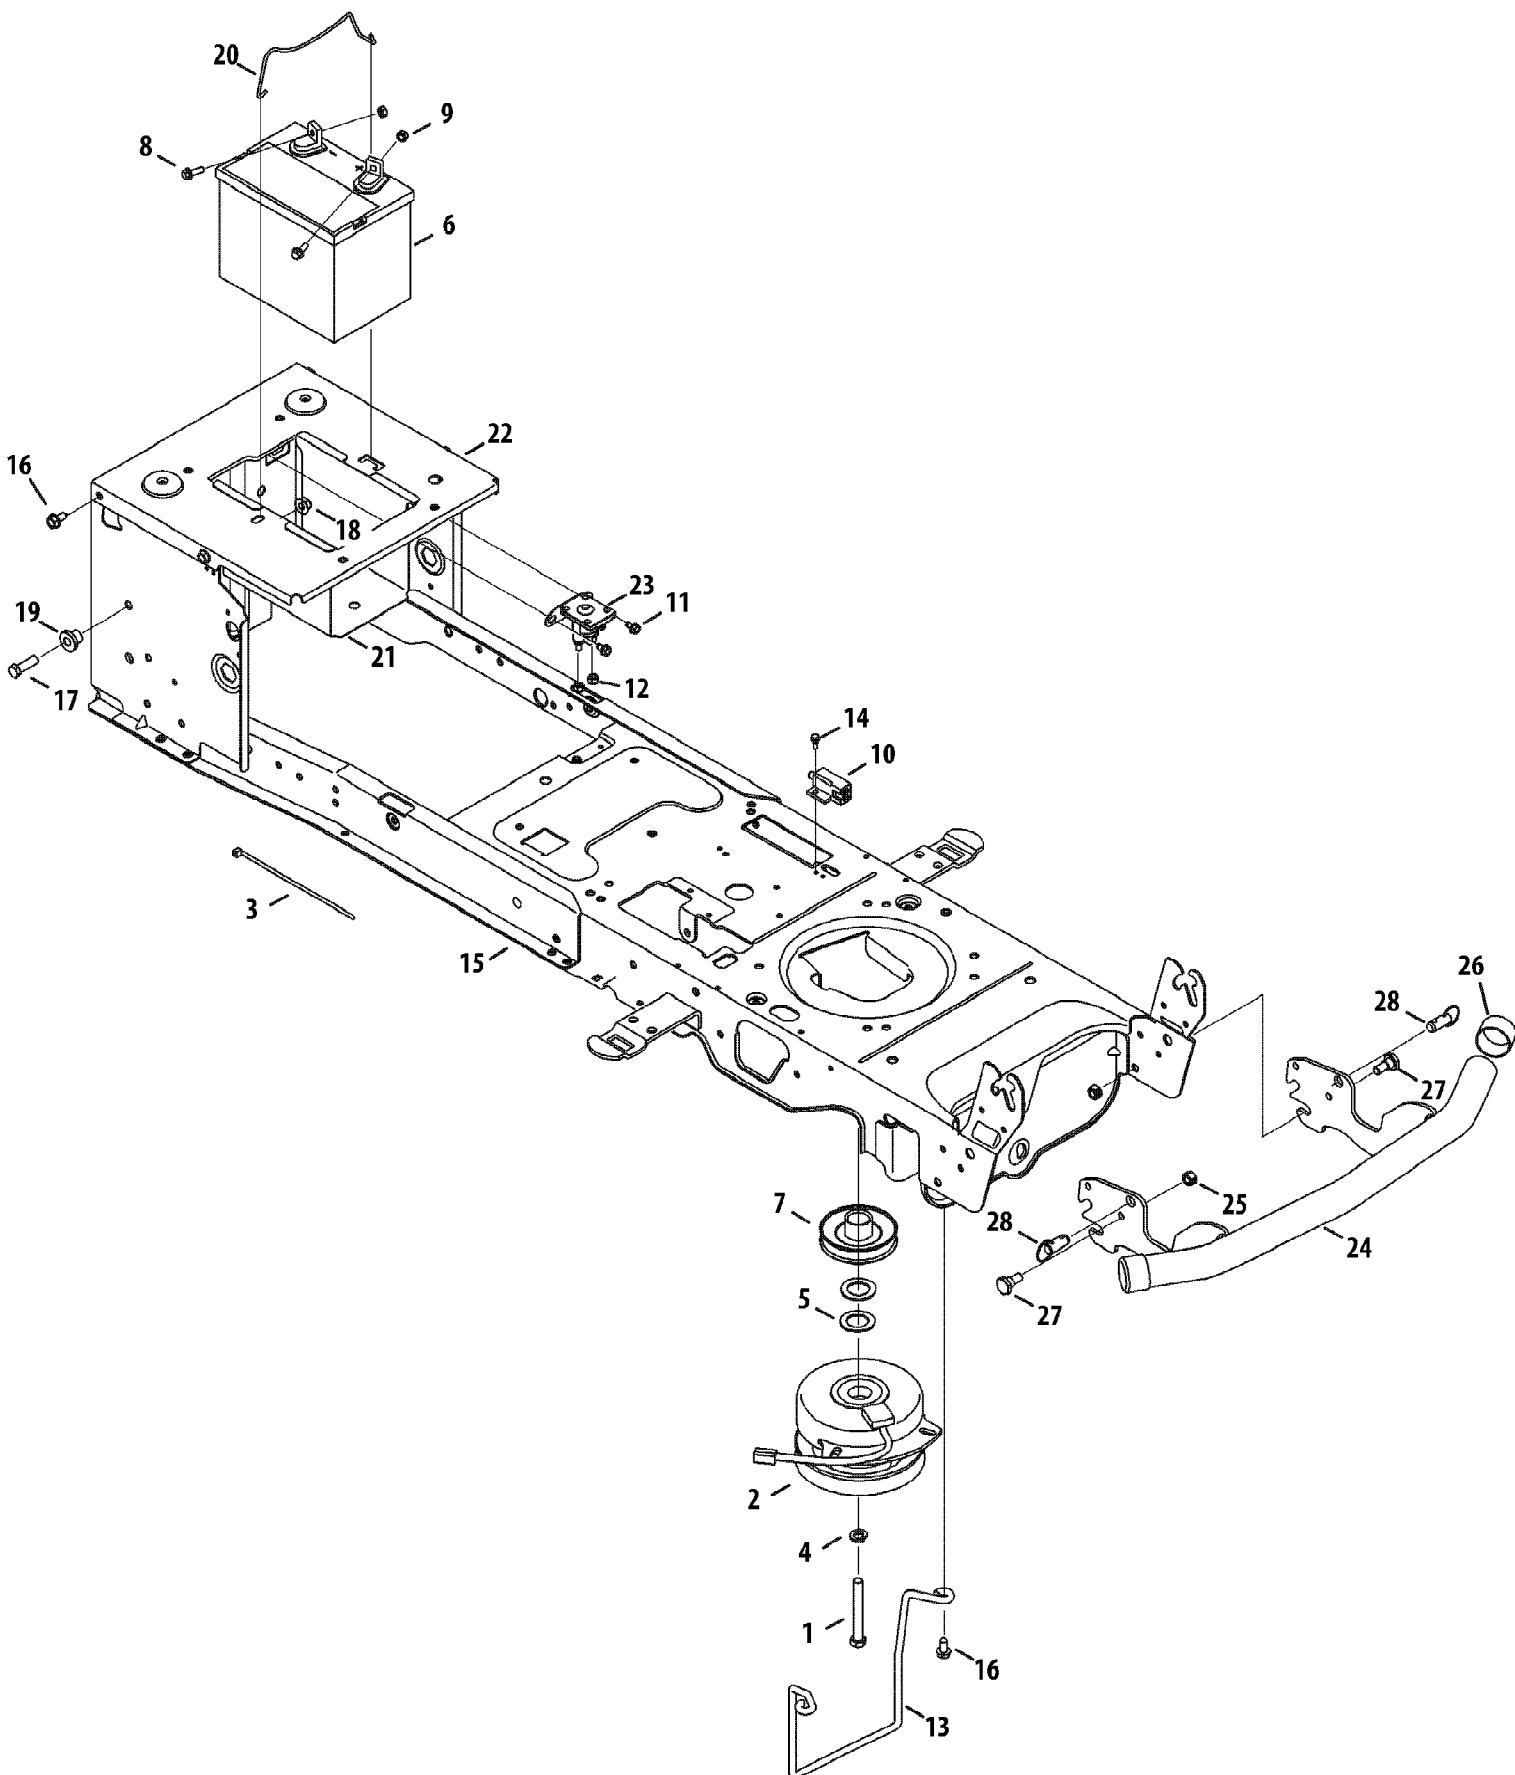

SLTX1054VT Tractor
Frame, Electrical & PTO

Page 43 of 63

Ref #	Part Number	Qty	S/P/F	Description
1	710-04379A	1		Hex Screw, 7/16-20, 3.50, Gr5, Lock
2	917-1774C	1	/P	Clutch, Electric PTO
3	725-0157	1	/P	Cable, Tie, 3/16 X .05 X 7.4
4	936-0171	1	/P	Washer, Lock, 7/16 , Regular Duty
5	736-0277	1		Washer, Flat, 1.031 X1.620 X.095
6	925-1707D	1	/P	Battery
7	756-0978B	1	/P	Engine Pulley, Electric PTO
8	710-04666	1		Hex Flange Screw, 1/4-20, .75, Gr5
9	712-0271	1	/P	Nut, Sems, 1/4-20
10	725-04363	1		Switch, Interlock
11	710-0653	1	/P	Screw, Self-tapping, 1/4-20, 0.375
12	712-04064	1	/P	Nut, Flange Lock, 1/4-20, Nylon
13	747-05195	1		Rod, Keeper
14	738-04237A	1		Screw, Shoulder, #10-32, .50
15	683-04469A-0637	1		Frame Assembly, Lower
16	710-04484	1		Screw, Self-tapping, 5/16-18, .750
17	710-3005	1	/P	Hex Screw, 3/8-16, 1.25, Gr5, Std
18	712-04065	1	/P	Nut, Flange Lock, 3/8-16, Nylon
19	738-04058	1		Spacer, Shoulder, .38 X 1.0 X .70
20	747-04121A	1		Rod, Battery
21	783-0349-0637	1		Tray, Battery
22	783-06089-0637	1		Bracket, Frame, Seat
23	725-04439	1		Solenoid, 12V, 100 Amp, 4 term
24	683-04219B-0637	1	/P	Bumper Assembly, Universal
25	912-3000	1	/P	Nut, Hex Lock, 3/8-16, GrB
26	731-05674	1	/P	Cap, Bumper
27	738-0143	1	/P	Bolt, Shoulder, .496 x .336, 3/8-16
28	714-04061	1		Pin, Quick Release, 1/2 Dia x .50
	925-04093	1	/P	Harness Assembly, Main Not Shown