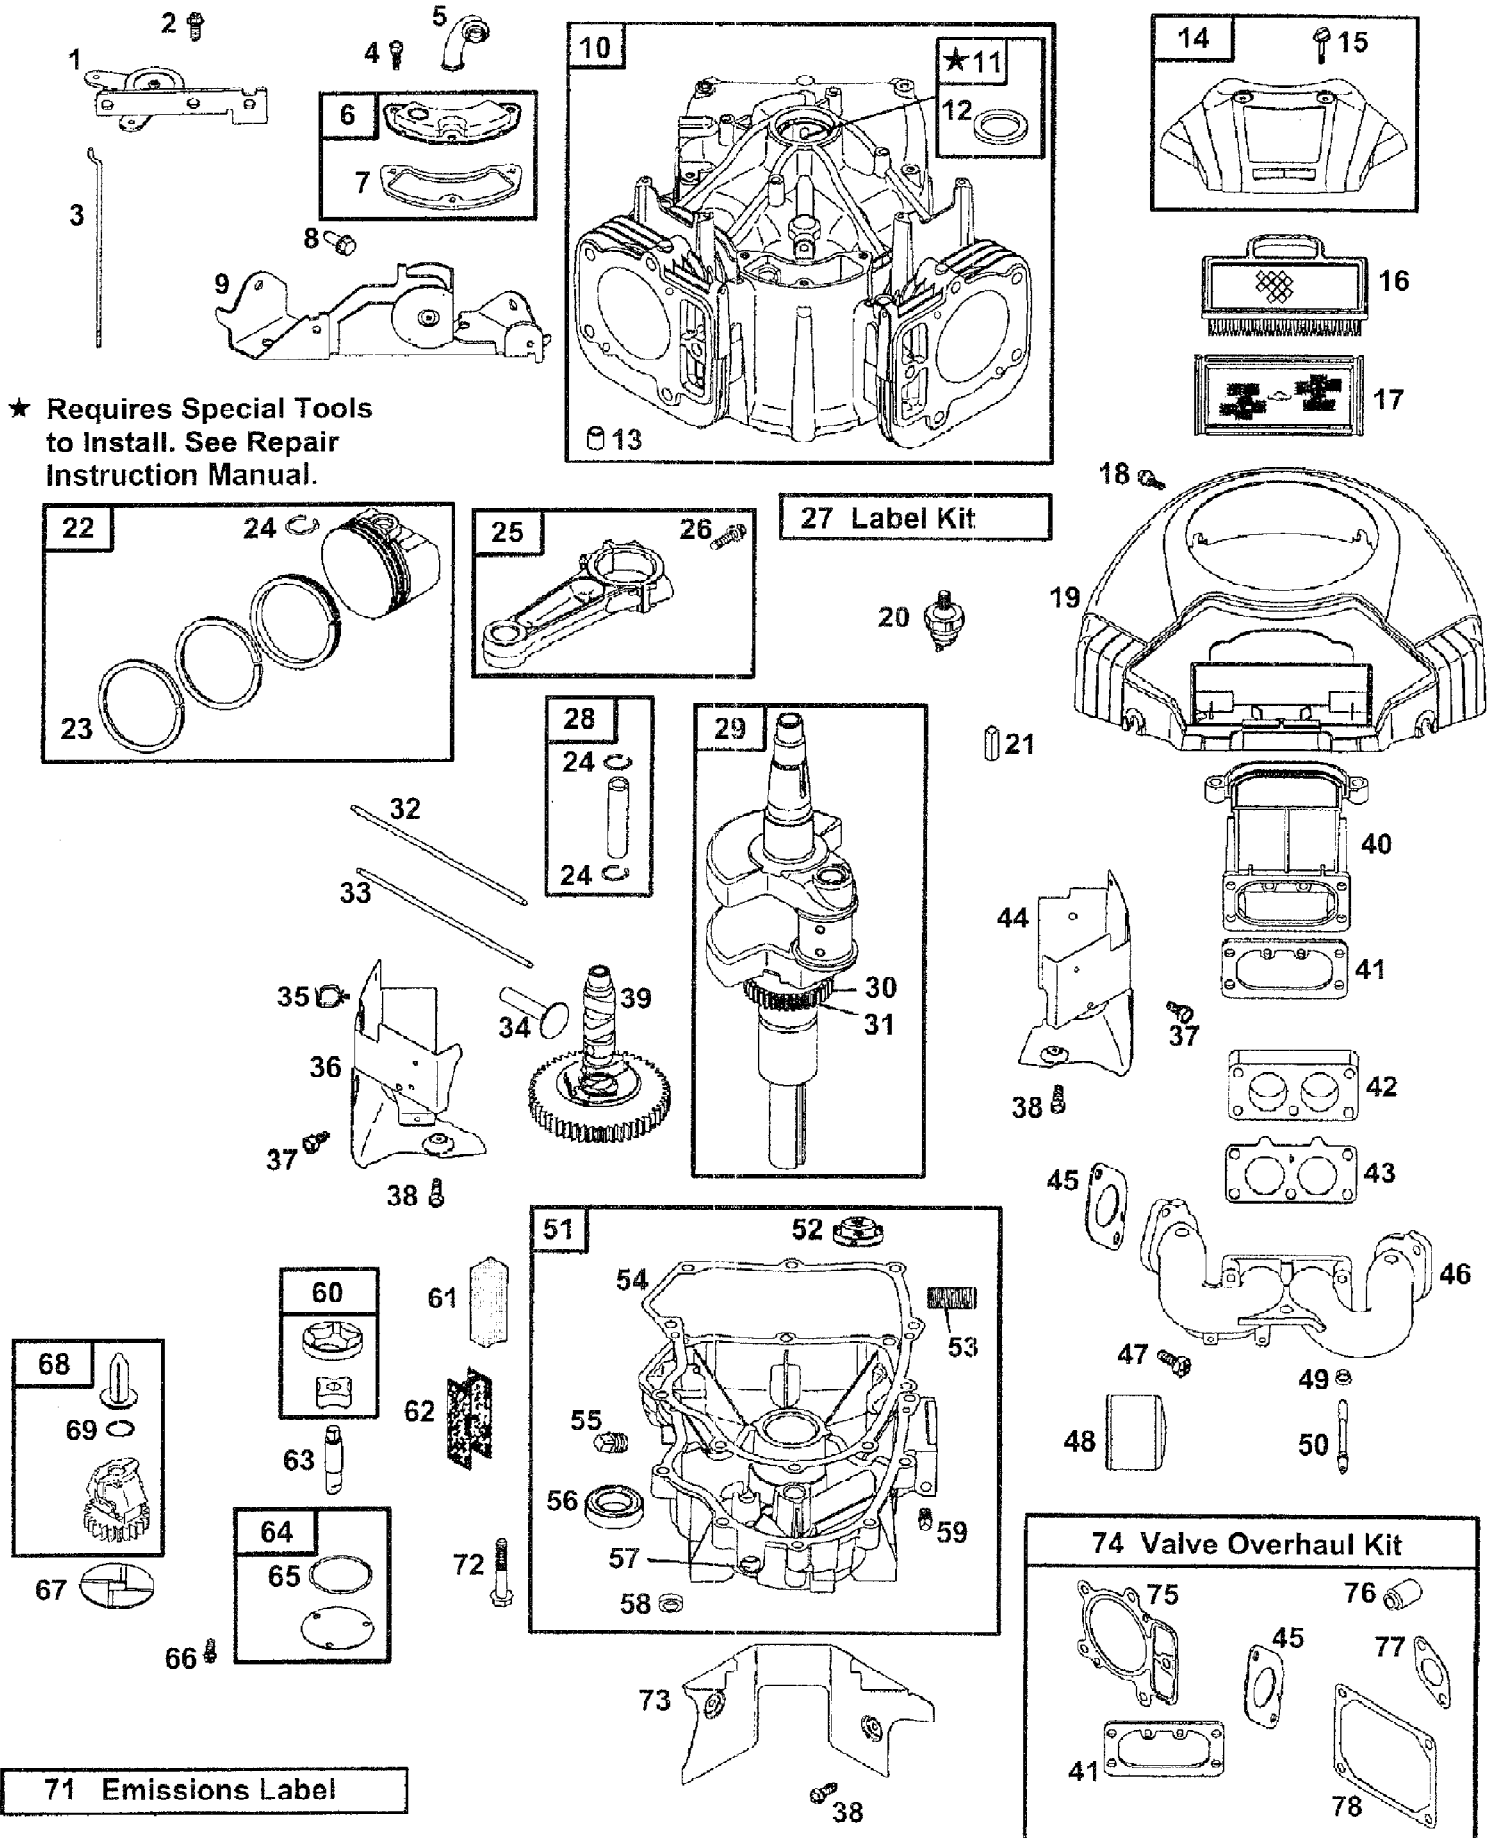

1180 S/N 11010H-
Engine

Page 8 of 30

Assemblies Include All Parts Shown In Frames

1180 S/N 1I010H-
Engine

Page 9 of 30

Ref #	Part Number	Qty	S/P/F	Description
1	BS-691021	1		Choke Control Bracket
2	BS-94930	1	S	Screw (Choke Control Bracket)
3	BS-691022	1		Choke Link
4	BS-690960	1	S	Screw (Breather Assembly)
5	BS-690942	1	S	Breather Tube
6	BS-499601	1	S	Breather Assembly
7	BS-690937	1		Breather Gasket
8	BS-690960	1	S	Screw (Control Bracket)
9	BS-691023	1		Control Bracket
10	BS-690231	1		Cylinder Assembly
11	BS-499585	1	F	Bushing/Seal Kit (Magneto Side)
12	BS-391086	1	S	Oil Seal (Magneto Side)
13	BS-230192	1	S	Locating Pin
14	BS-499788	1	S	Air Cleaner Cover
15	BS-691008	1		Air Cleaner Knob
16	BS-499486S	1	/P	Air Cleaner Cartridge Filter
17	BS-273638S	1	/P	Pre-Cleaner Filter
18	BS-691005	1		Screw (Blower Housing)
19	BS-691004	1		Blower Housing
20	BS-491657	1	S	Oil Pressure Switch
21	BS-222698	1	S	Flywheel Key
22	BS-499588	1	S	Piston Assembly (Standard)
	BS-499589	1		Piston Assy. (.010 Oversize)
	BS-499590	1	S	Piston Assy. (.020 Oversize)
	BS-499591	1		Piston Assy. (.030 Oversize)
23	BS-499604	1		Ring Set (Standard)
	BS-499605	1		Ring Set (.010 Oversize)
	BS-499606	1		Ring Set (.020 Oversize)
	BS-499607	1		Ring Set (.030 Oversize)
24	BS-263181	1		Piston Pin Lock
25	BS-499583	1		Connecting Rod
26	BS-690976	1		Screw (Connecting Rod)
27	BS-690103	1		Label Kit
28	BS-690229	1		Piston Pin
29	BS-691046	1	S	Crankshaft
30	BS-94388	1	S	Timing Key
31	BS-690980	1		Timing Gear
32	BS-690981	1	/P	Rod-Push (Steel)
33	BS-690982	1	/P	Rod-Push (Aluminum)
34	BS-262679	1	S	Valve Tappet
35	BS-691010	1		Clip
36	BS-691012	1		Air Guide Cover (Cylinder #1)
37	BS-94930	1	S	Screw (Air Guide Cover)
38	BS-690960	1	S	Screw (Air Guide Cover)
39	BS-690978	1		Camshaft
40	BS-691011	1		Air Adapter
41	BS-691001	1		Air Cleaner Gasket
42	BS-690952	1		Carburetor Spacer
43	BS-690950	1		Intake Gasket
44	BS-691014	1		Air Guide Cover (Cylinder #2)
45	BS-690949	1		Intake Gasket
46	BS-693996	1		Intake Manifold
47	BS-94913	1	S	Screw (Intake Manifold)