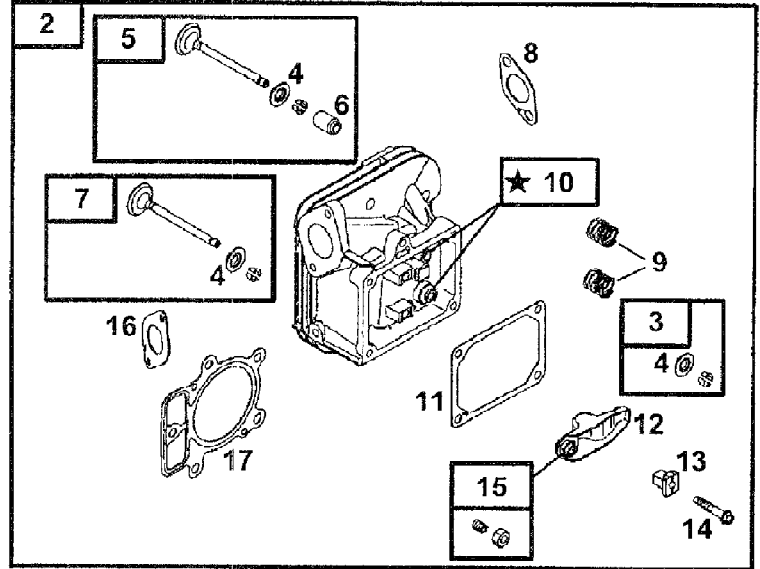

★ Requires Special Tools to Install. See Repair Instruction Manual.