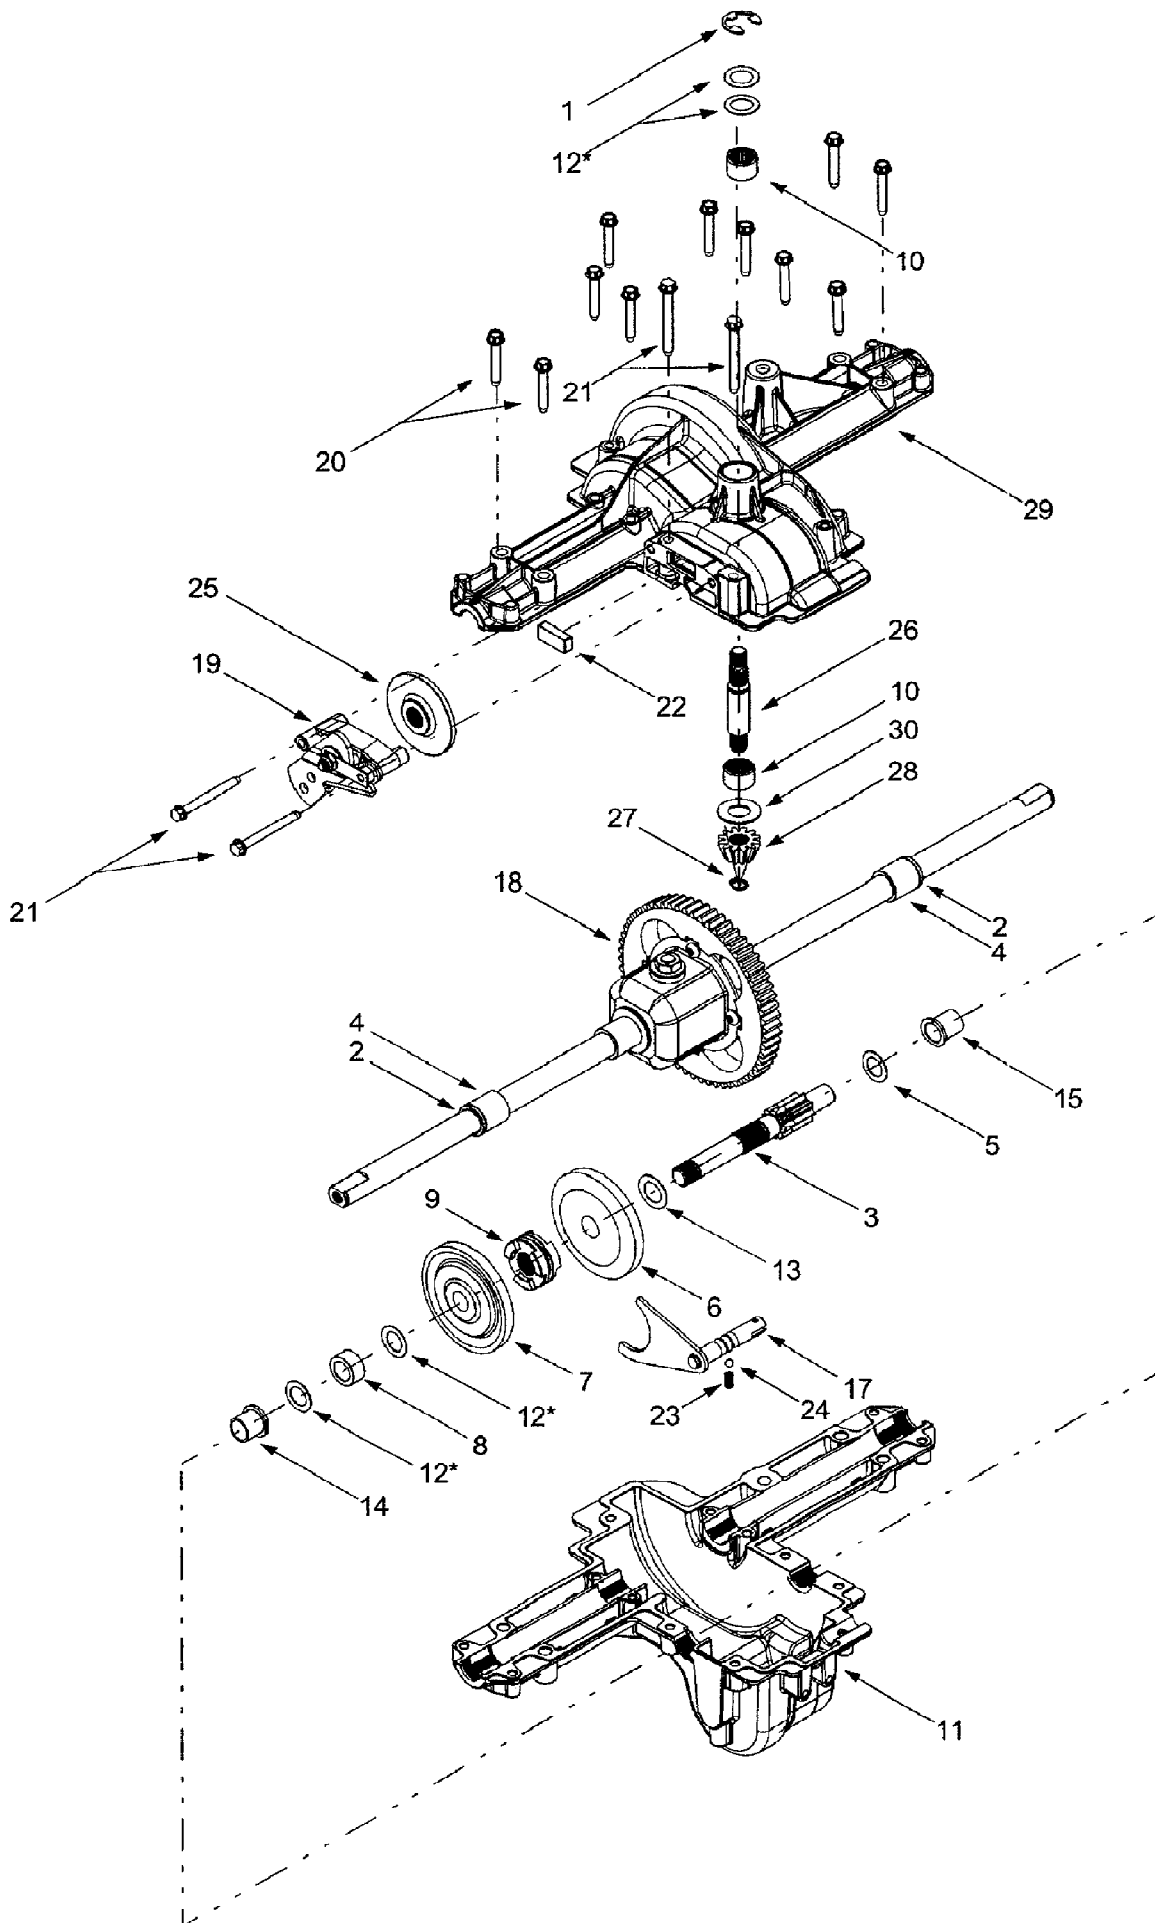

1180 S/N 1I010H-
Single Speed Transmission

Page 25 of 30

Ref #	Part Number	Qty	S/P/F	Description
1	716-0231	1	S	E-ring, .75
2	721-0338	1	S	Seal, .75 x 1.0 x .125
3	711-1431	1		Drive Shaft
4	741-0340	1	S	Sleeve Bearing, .75 x .1.0 x 1.0
5	736-0495	1	S	Thrust Washer, 1.0 x .632 x .0
6	717-1362	1	S	42-tooth Bevel Gear
7	717-1363	1	S	42-tooth Bevel Gear
8	750-1234	1		Spacer, .633 x 1.0 x .513
9	718-0228	1		Clutch Collar
10	741-0525	1	S	Needle Bearing, .625 x .875
11	719-0394	1		Lower Housing
12		1		UNKNOWN
?12A	736-0336	1	S	Flat Washer, 5/8 x 1.0 x .030"
?12B	736-0337	1	S	Flat Washer, 5/8 x 1.0 x .040"
?12C	736-0349	1	S	Flat Washer, 5/8 x 1.0 x .020"
13	736-0519	1	S	Flat Washer, .70 x 1.125 x .031
14	741-0336	1	S	Flange Bearing, 5/8 x 3/4 x 3/4
15	741-0337	1	S	Flange Bearing, 5/8 x 3/4 x 15/16
?16	750-1238	1		Spacer, .635 x 1.0 x .27
17	611-0133	1		Detent Shaft Assembly
18	618-0424	1	S	Differential Assembly
19	661-0006	1	S	Brake Assembly
20	710-1325	1	/P	Self-tapping Screw, 1/4-20 x 1.625
21	710-1206	1	/P	Self-tapping Screw, 1/4-20 x 2.375
22	717-0678	1	S	Brake Pad
23	732-0863	1	S	Compression Spring
24	741-0862	1	/P	Detent Ball
25	761-0202	1		Brake Disc
26	711-1430	1		Input Shaft
27	716-0108	1	S	Retaining Ring, .437
28	717-1464	1		14-tooth Bevel Pinion
29	719-0391A	1	S	Upper Housing
30	736-0723	1	S	Thrust Washer, .635 x 1.25 x .042
	618-0551	1	S	Trans Complete