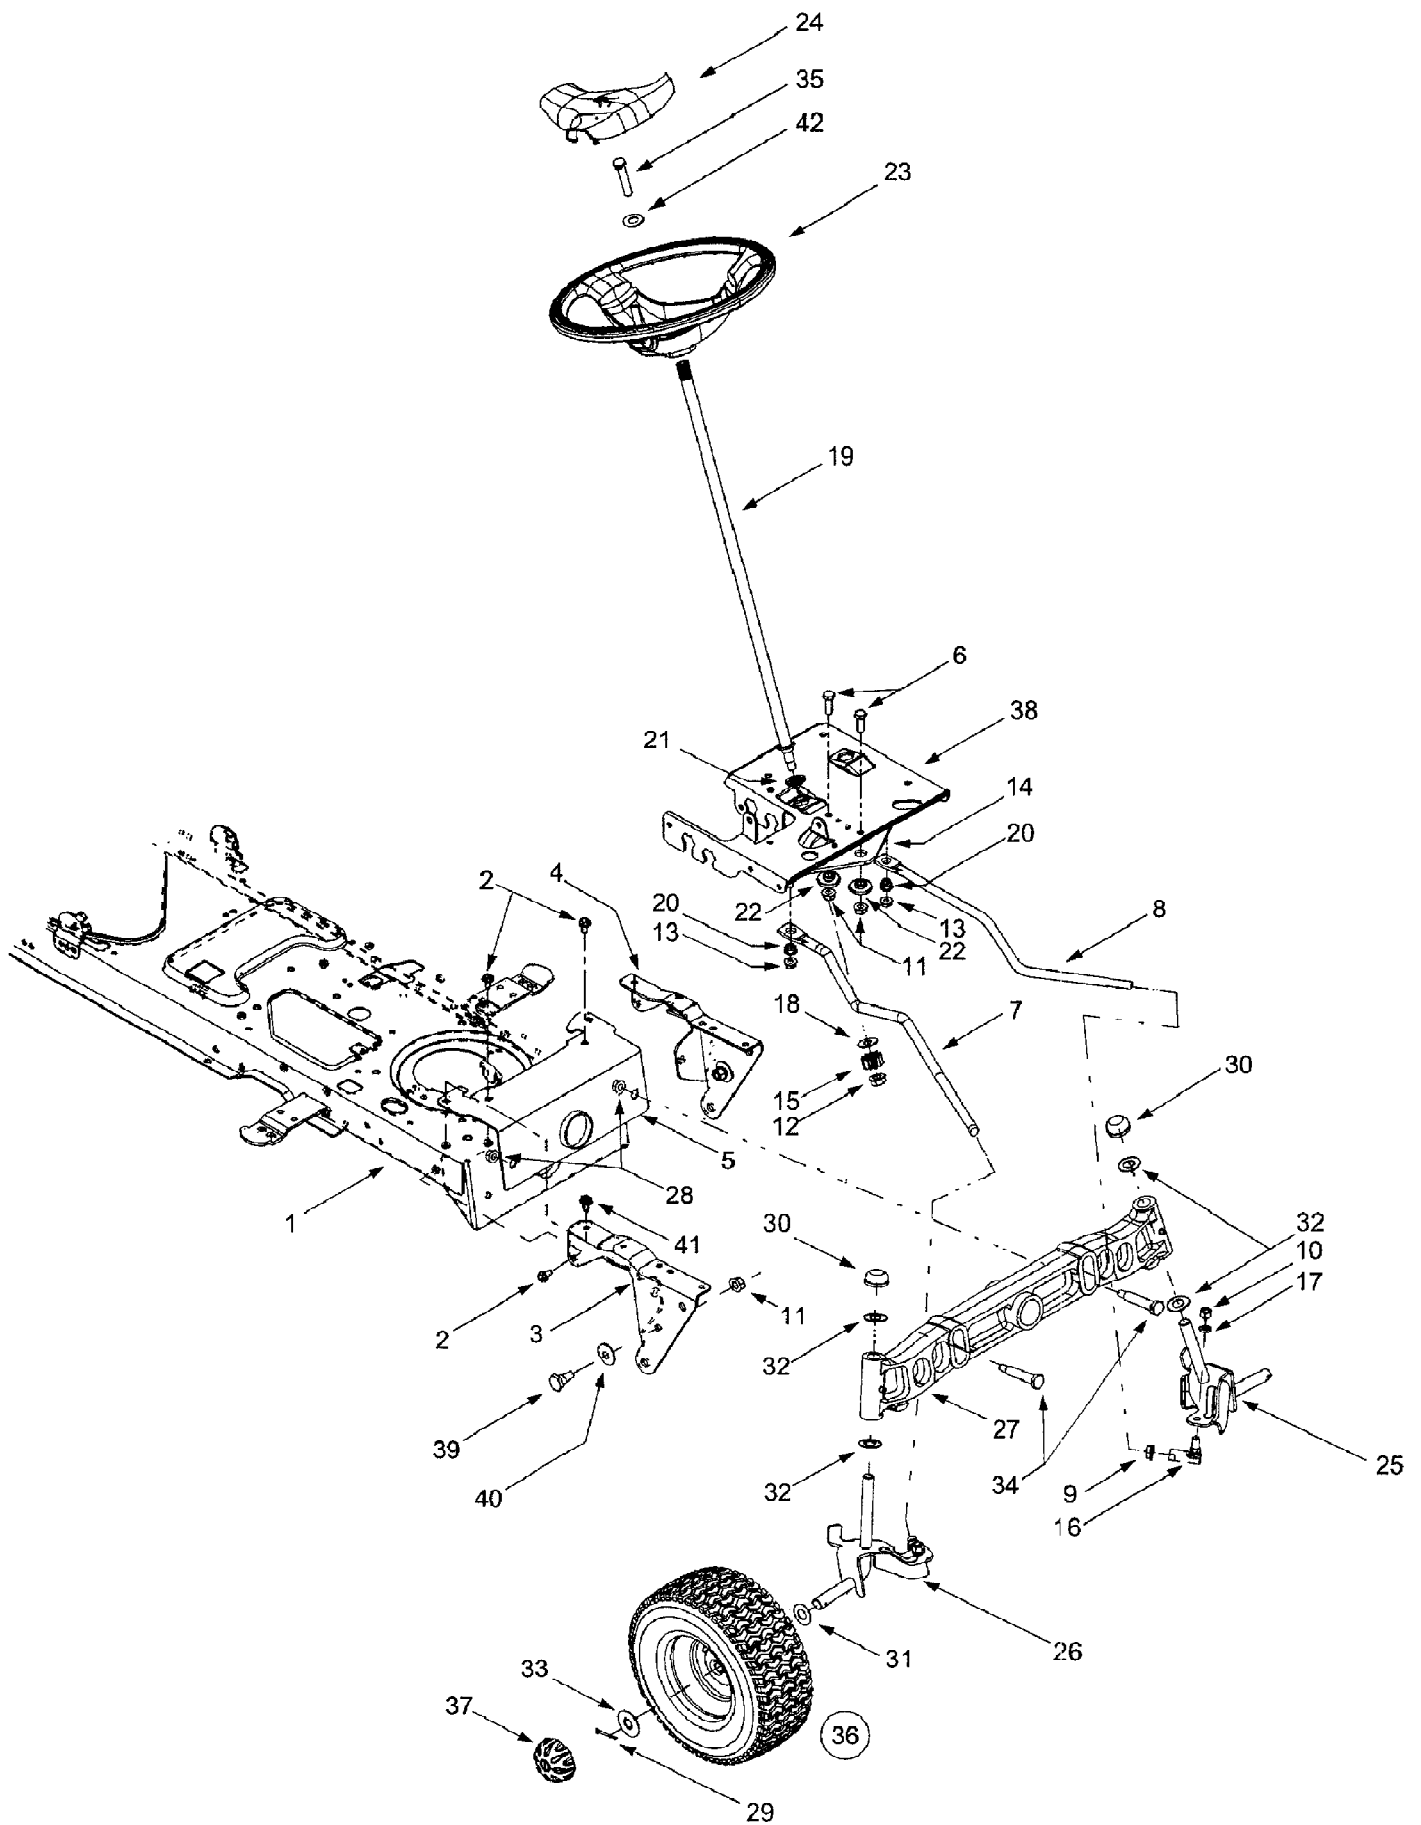

1180 S/N 1I010H-
Steering Assembly & Lower Frame

Page 27 of 30

Ref #	Part Number	Qty	S/P/F	Description
1	683-0304	1	S	Lower Frame Assembly
2	710-0604A	1	/P	Self-tapping Screw, 16-18 x .625
3	783-0726A	1	S	RH Pivot Support Bracket
4	783-0727	1	S	LH Pivot Support Bracket
5	783-0728	1		Pivot Bar Bracket
6	710-0514	1	/P	Hex Cap Screw, 3/8-16 x 1 (Grade 5)
7	711-1408	1		RH Drag Link
8	711-1409A	1	/P	LH Drag Link
9	712-0240	1	S	Jam Nut, 7/16-20 (Grade 2)
10	712-0241	1	/P	Hex Nut, 3/8-24 (Grade 2)
11	712-0431	1	S	Flange Lock Nut, 3/8-16
12	712-0459	1	/P	Flange Lock Nut, 7/16-20
13	712-3004A	1	/P	Flange Lock Nut, 5/16-18
14	717-1550C	1	S	Steering Gear, 11/90 Ratio
15	717-1554	1		Steering Pinion Gear
16	723-0448A	1	S	Ball Joint, 7/16-20
17	736-0169	1	S	Lock Washer, 3/8
18	736-3084	1	/P	Flat Washer, .51 x 1.12 x .06
19	738-1001A	1	/P	Steering Shaft, .625 OD x 24.4
20	741-0475	1	S	Plastic Bushing, .38 ID
21	741-0656	1	S	Hex Flange Bearing, 5/8
22	738-0372	1	S	Shoulder Spacer, .38 ID
23	731-2295	1	S	Soft Touch Steering Wheel
24	731-2296	1		Steering Wheel Cap
25	638-0019	1	S	LH Axle Assembly, .625 Diameter
26	638-0020	1	S	RH Axle Assembly, .625 Diameter
27	719-0399B	1	/P	Cast Iron Pivot Bar w/ Fittings, .625
28	712-0431	1	S	Flange Lock Nut, 3/8-16
29	714-0470	1	S	Cotter Pin
30	726-0214	1	/P	Push Cap, .625
31	736-0162	1	/P	Flat Washer, .64 x 1.0 x .12
32	736-0187	1	/P	Flat Washer, .64 x 1.24 x .06
33	736-0285	1	/P	Flat Washer, .635 x 1.589 x .06
34	738-1011	1	S	Shoulder Screw, .5 x 2.2, 3/8-16
35	710-0643	1	/P	Hex Bolt, 5/16-18 X 1
36	634-0115	1		Wheel Assembly Complete, 15 x 6 x 6
	634-0051	1	S	Rim Only w/ Ball Bearing
	734-0255	1	S	Air Valve (Not Shown)
	734-1731	1		Tire Only, Square Shoulder
37	731-2290A	1	/P	Hub Cap
38	783-0653D	1	S	Steering Support Bracket
39	738-0143	1	/P	Shoulder Screw, 3/8-16
40	736-0331	1	/P	Bell Washer, .39 x 1.13 x .062
41	710-1260A	1	/P	Self-tapping Screw, 5/16-18 x .75
42	736-0242	1	/P	Bell Washer, .34 x .872