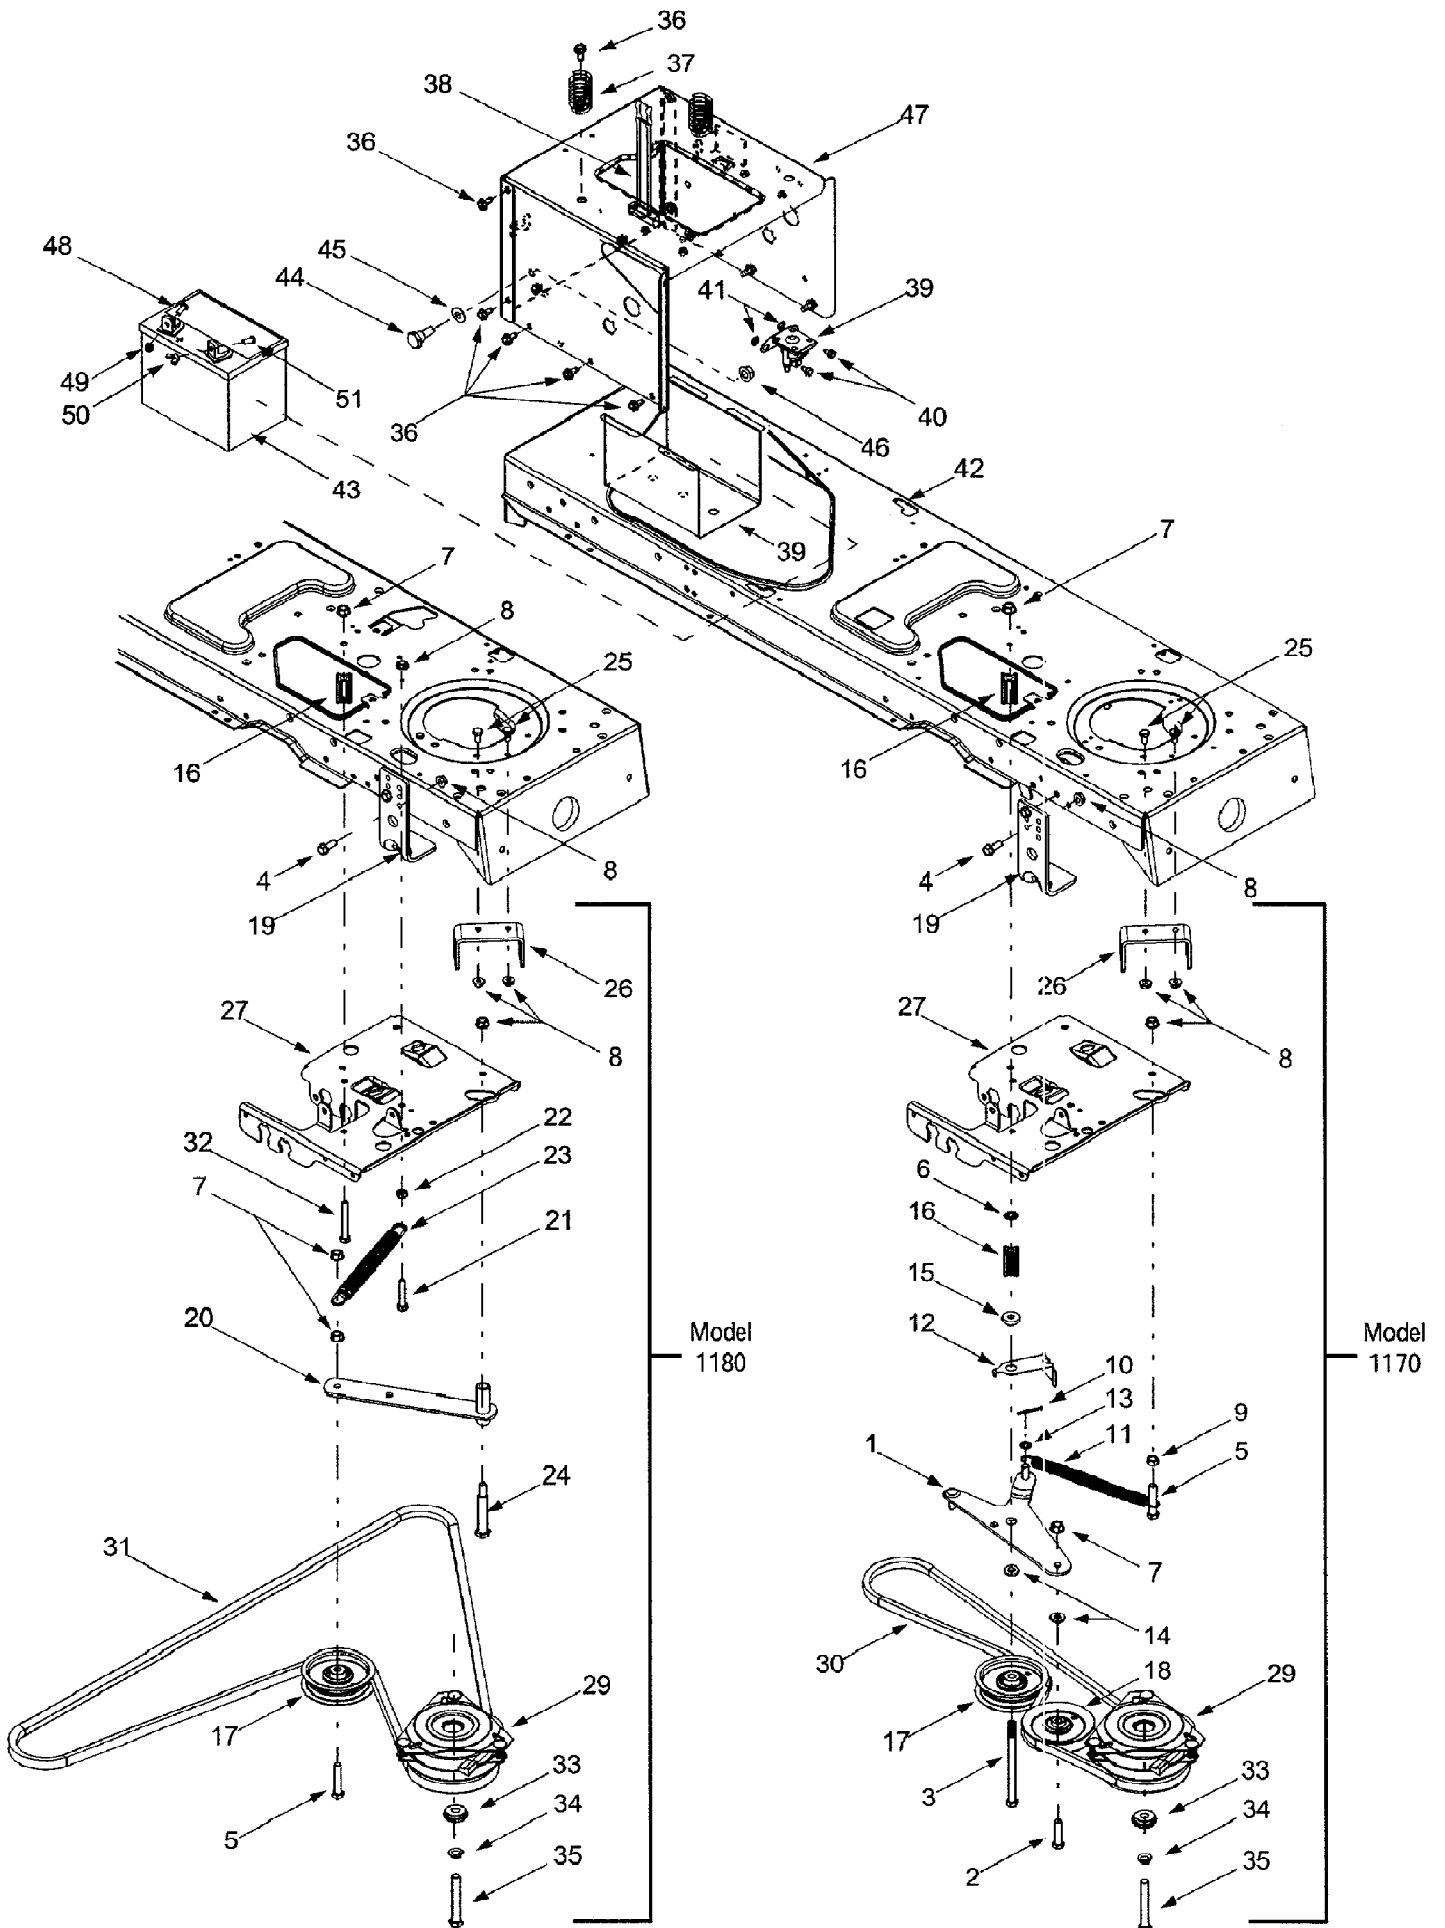

1180 S/N 1I010H-
Power Take Off System & Battery

Page 23 of 30

Ref #	Part Number	Qty	S/P/F	Description
1	683-0450	1	/P	Engagement Plate Assembly
2	710-0520	1	/P	Hex Cap Screw, 3/8-16 x 1.5
3	710-0831	1		Hex Cap Screw, 3/8-16 x 5.5
4	710-1238	1	/P	Hex Head Washer Screw, 5/16-18 x .875
5	710-3144	1	/P	Hex Cap Screw, 3/8-16 x 2.0
6	712-0229	1		Push Nut, 3/8
7	712-0431	1	S	Flange Lock Nut, 3/8-16
8	712-3004A	1	/P	Flange Lock Nut, 5/16-18
9	712-3017	1	S	Hex Nut, 3/8-16
10	714-0470	1	S	Cotter Pin, 1/8 x 1.25
11	732-0384	1	S	Extension Spring, .62 x 6.12
12	732-0991A	1	/P	Belt Guard
13	736-0140	1	S	Flat Washer, .385 x .62 x .063
14	736-3010	1	/P	Flat Washer, .407 x .812 x .135
15	738-0372	1	S	Shoulder Spacer, .380
16	748-0415A	1	S	Spacer, 3/8 x 1.54
17	756-0627B	1	S	Idler Pulley, 3.5
18	756-1208	1		Idler Pulley, 4.0
19	783-0891B	1		Deck Stop
20	683-0297	1	S	Idler Bracket Assembly
21	710-3180	1	/P	Hex Cap Screw, 5/16-18 x 1.75
22	712-3010	1	S	Hex Nut, 5/16-18
23	732-0978	1		Extension Spring, .62 x 5.62
24	738-3056	1	S	Shoulder Screw, 1/2 x 2.5
25	710-3025	1	/P	Hex Cap Screw, 5/16-18 x .625
26	783-1003	1	S	Electric Clutch Anti-rotation Bracket
27	783-0653D	1	S	Steering Support Bracket
?28	683-0314	1		Frame Assembly
29	717-1708	1	S	Electric PTO Clutch
30	754-0497	1	S	PTO Belt (Model 1170)
31	754-0474	1	S	PTO Belt (Model 1180)
32	710-0859	1	/P	Hex Cap Screw, 3/8-16 x 2.5
33	738-0785	1	S	Shoulder Spacer, 1.38 x .445 x .36
34	736-0171	1	S	Lock Washer, 7/16
35	710-3157	1	S	Hex Cap Screw, 7/16-20 x 3.25 (Grade 5)
36	710-0604A	1	/P	Self Tapping Screw, 5/16-18 x .625
37	732-3080	1	S	Compression Spring, 1.28 x 3.5
38	723-0444	1		Battery Strap
39	725-1426	1	S	Solenoid, 12-Volt, 100 Amp
40	710-0599	1	/P	Self Tapping Screw, 1/4-20 x .5
41	736-0222	1	S	Lock Washer, 1/4
42	683-0304	1	S	Lower Frame Assembly
43	725-1706	1	S	12-volt Battery, 270 CCA
44	738-1020	1		Shoulder Screw, .625 x .5, 7/16-20
45	736-0407	1		Bell Washer, .45 x 1.0 x .062
46	712-0459	1	/P	Flange Lock Nut, 7/16-20
47	783-1031A	1		Hitch Plate
48	710-0703	1	/P	Hex Cap Screw, 1/4-20 x .75
49	712-0271	1	/P	Hex Sems Nut, 1/4-20
50	712-3087	1	/P	Wing Nut, 1/4-20
51	738-1132	1		Shoulder Screw, 1/4-20, .25 x .15