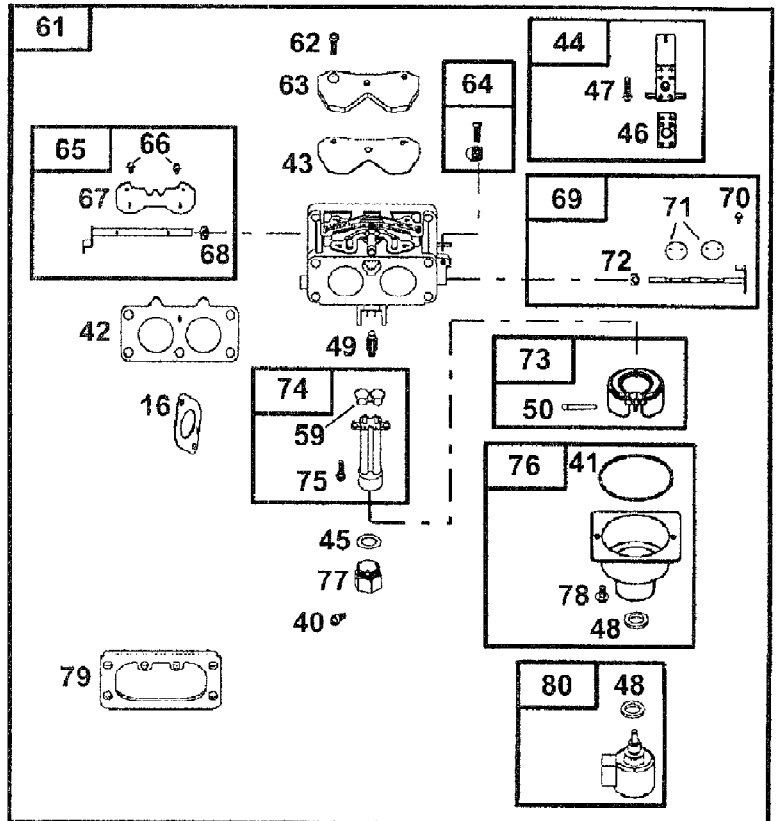

Assemblies Include All Parts Shown In Frames