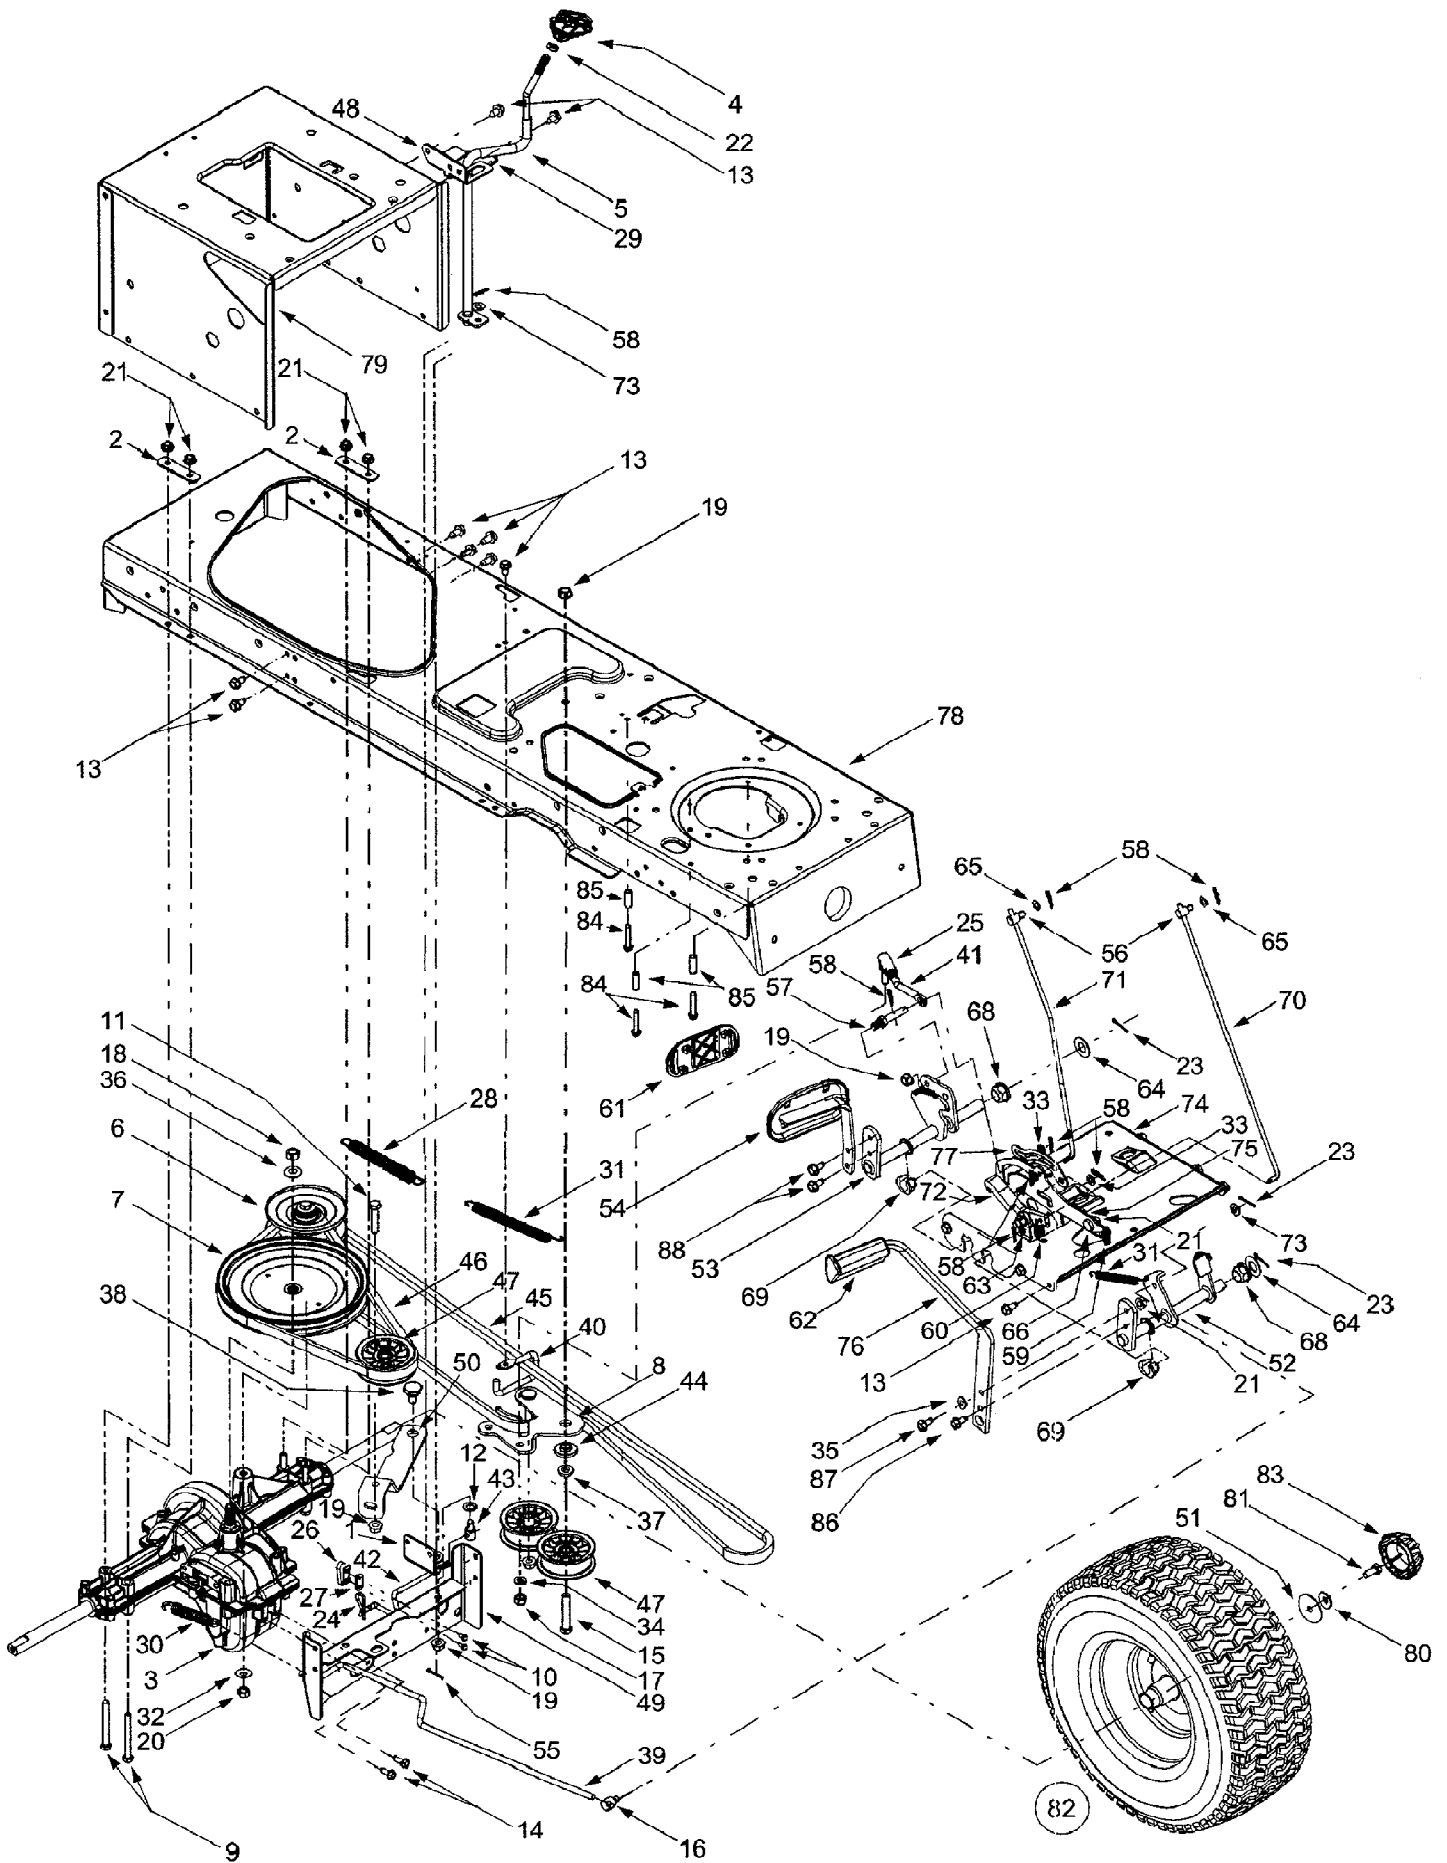

1180 S/N 11010H-
Drive System & Rear Wheels

Page 6 of 30

Ref #	Part Number	Qty	S/P/F	Description
1	783-1015	1	S	Shift Lever Support
2	17840	1	S	Transaxle Mounting Bracket
3	618-0551	1	S	Single-speed Transmission Assembly
4	631-0009A	1	S	Shifter Knob
5	647-0045	1		Shift Lever
6	656-0048	1	S	Variable-speed Pulley Assembly
7	656-0051A	1	/P	Transmission Pulley, 8.5 x .5-36
8	683-0251	1		Double-idler Bracket
9	710-0176	1	/P	Hex Cap Screw, 5/16-18 x 2.75
10	710-0227	1	/P	Self-tapping Screw, #8-18 x .5
11	710-0347	1	/P	Hex Cap Screw, 3/8-16 x 1.75
12	736-0272	1	S	Flat Washer, .51 x 1.0 x .060
13	710-0604A	1	/P	Self-tapping Screw, 5/16-18 x .625
14	710-0642	1	/P	Self-tapping Screw, 1/4-20 x .75
15	710-3011	1	/P	Hex Cap Screw, 3/8-16 x 2.25
16	711-0677	1	S	Ferrule, 5/16-18
17	712-0241	1	/P	Hex Nut, 3/8-24
18	712-0378	1	/P	Hex Nut, 7/16-20
19	712-0431	1	S	Flange Lock Nut, 3/8-16
20	712-3017	1	S	Hex Nut, 3/8-16
21	712-3004A	1	/P	Flange Lock Nut, 5/16-18
22	712-3008	1	S	Jam Nut, 3/8-16
23	714-0111	1	S	Cotter Pin
24	714-0149B	1	S	Internal Cotter Pin
25	723-3018	1	S	Ball Joint
26	725-1644	1		Short Spring Switch
27	726-0320	1	S	Insulator Nut Plate
28	732-0384	1	S	Extension Spring, .62 Dia. x 6.12
29	732-0525	1		Compression Spring Clip
30	732-0716	1	S	Extension Spring, .59 OD x 4
31	732-0963	1		Extension Spring, .50 Dia. x 6.37 (hooks to flange, 783-0650, in frame)
32	736-0105	1	/P	Bell Washer, .401 x .87 x .063
33	736-0140	1	S	Flat Washer, .385 x .62 x .063
34	736-0169	1	S	Lock Washer, 3/8
35	736-3008	1	S	Flat Washer, .344 x .750 x .120
36	736-0407	1		Bell Washer, .45 x 1.0 x .602
37	736-3010	1	/P	Flat Washer, .407 x .812 x .135
38	738-0322	1	S	Shoulder Screw, .625 x .217
39	747-1122	1		Brake Rod
40	747-1123A	1	/P	Belt Guard
41	747-1127	1		Idler Adjustment Rod, 3/8
42	747-1285	1		Shift Rod
43	711-0736	1	/P	Adjustment Ferrule, 1/4-20 x 1.0
44	738-0372A	1	S	Shoulder Spacer, .38 ID
45	754-0467	1	S	Lower Drive Belt
46	754-0468	1	S	Upper Drive Belt
47	756-0981A	1	S	Flat Idler, 2.75 OD
48	783-1016B	1	/P	Speed Control Rod Bracket
49	783-0667B	1		Transmission Torque Bracket
50	783-0669	1	S	Idler Bracket
51	736-0430	1	/P	Flat Washer, .350 x 1.59 x .062