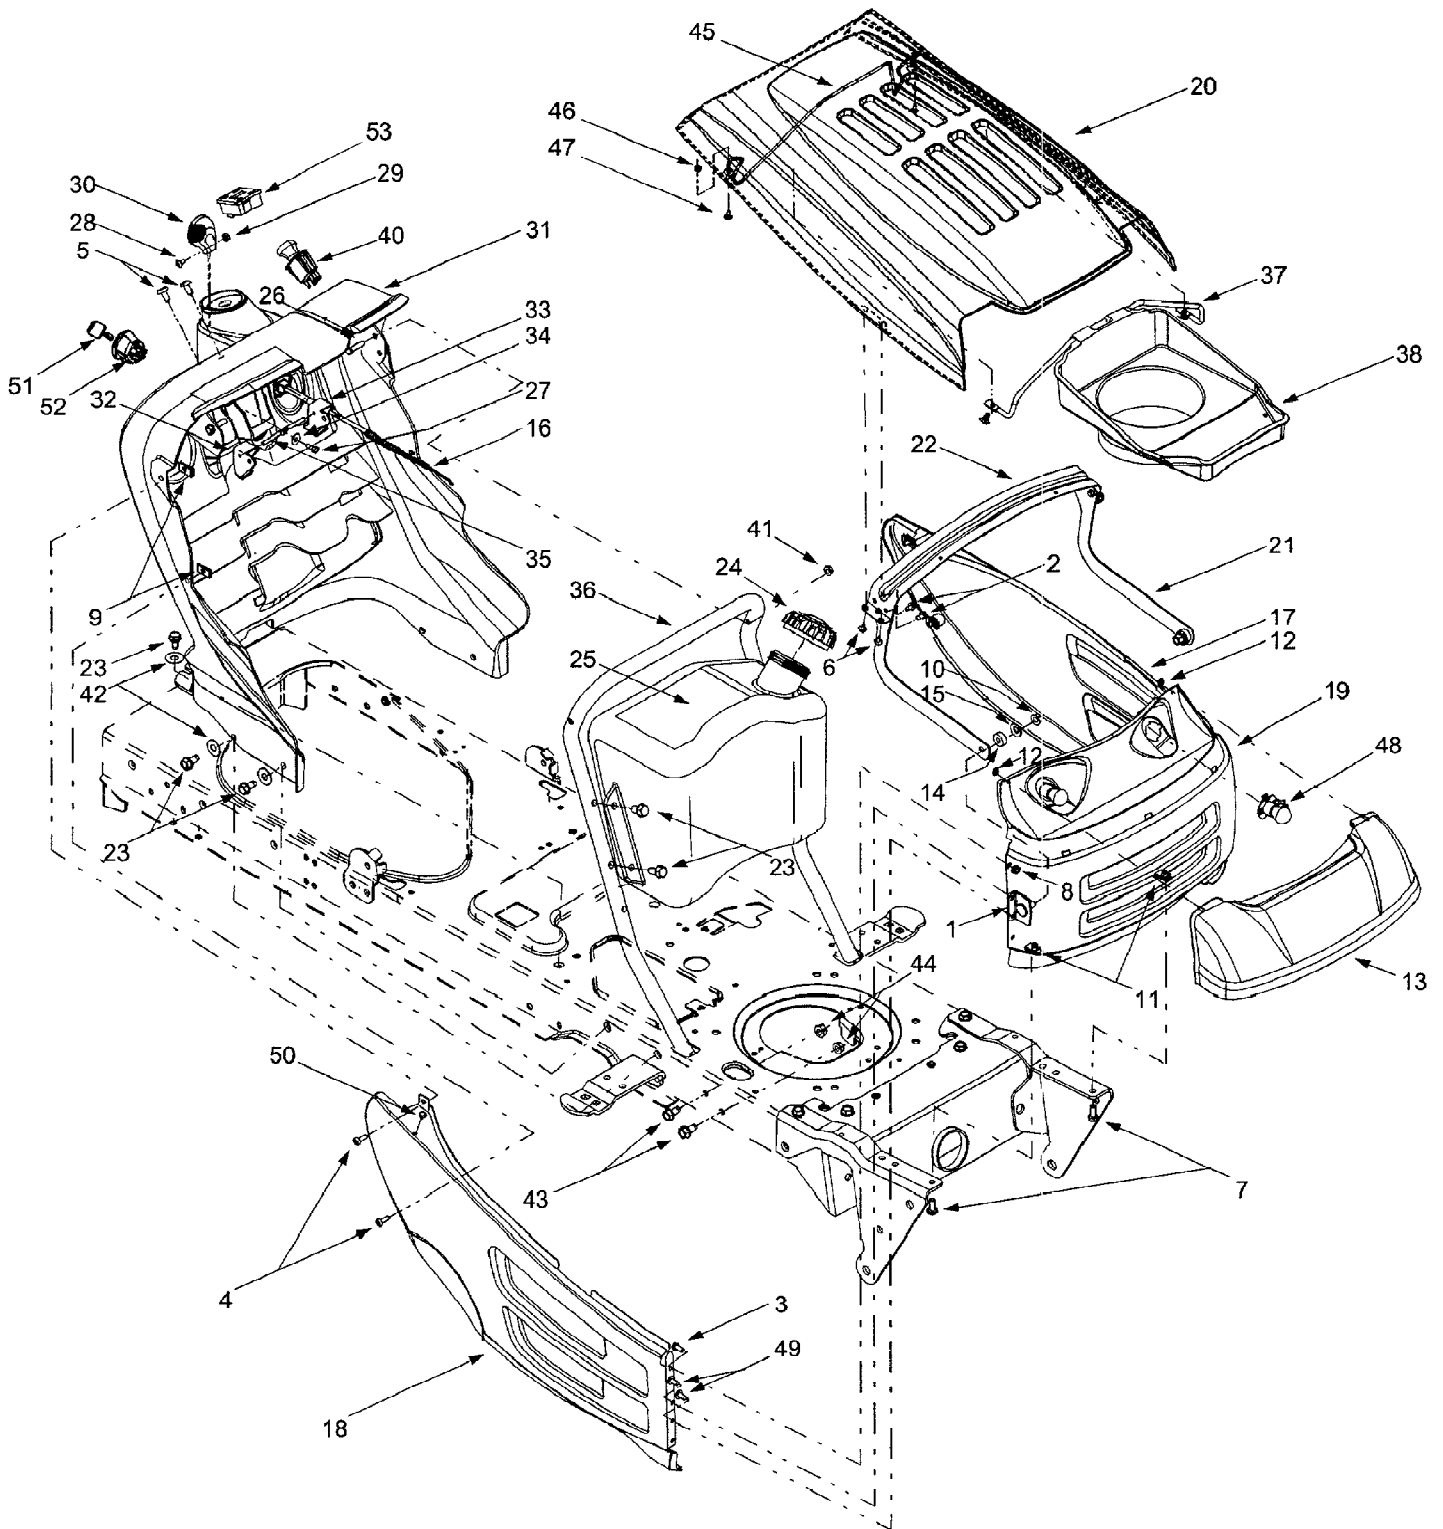

1180 S/N 1I010H-
Tractor Body / Fuel Tank / Hood / Electrical

Page 29 of 30

Ref #	Part Number	Qty	S/P/F	Description
1	683-0195	1		Bracket Assembly (8-style)
2	710-0599	1	/P	Self-tapping Screw, 1/4-20 x.5
3	710-0751	1	/P	Hex Cap Screw, 1/4-20 x .62
4	710-0924	1	/P	Phillips Pan Screw, 1/4-20 x .75
5	710-1017	1	/P	Truss Phillips Screw, 1/4-20 x .625
6	710-1268	1	/P	Screw, #10-16 x .375
7	710-0376	1	/P	Hex Cap Screw, 5/16-18 x 1.0
8	712-0271	1	/P	Hex Sems Nut, 1/4-20
9	712-0292	1	/P	U-type Speed Nut, 1/4-20
10	712-0431	1	S	Flange Lock Nut, 3/8-16
11	726-0211	1	S	U-nut, 5/16-18
12	726-0293	1		Retainer Nut, 3/8
13	731-1854A	1	S	Headlight Lens (8-style)
14	735-0126	1	S	Rubber Washer, .87 x .33
15	736-0105	1	/P	Bell Washer, .401 x .87 x .063
16	746-1085	1	S	Choke Knob/Cable
17	783-0475A	1	/P	LH Side Panel (8-style)
18	783-0476B	1		RH Side Panel (8-style)
19	783-0477A	1	/P	Grill (8-style)
20	783-0478A	1	S	Hood (8-style)
21	783-1309	1	S	Hood Hinge Bracket
22	783-0553A	1	S	Hood Support Bracket
23	710-0604A	1	/P	Self-tapping Screw, 5/16-18 x .625
24	751-0603	1	S	Fuel Cap
25	751-0658B	1		Fuel Tank
26	710-0809	1		Self-tapping Screw, 1/4-20 x 1.25
27	710-0895	1		Self-tapping Screw, 1/4-15 x .75
28	710-3217	1	/P	Truss Phillips Screw, #8-32 x .375
29	712-0142	1	/P	Hex Nut, #8-32
30	731-1857	1		Throttle Control Knob
31	731-2225	1	S	Dash Panel, 8-style
32	731-2226	1		Cruise Control Button
33	731-2227	1		Parking Brake Button
34	736-0142	1	S	Flat Washer, 9/32 x 1/2 x 1/16
35	747-1196	1		Brake/Cruise Pivot Rod
36	749-1087A	1	S	Dash Support Tube
37	747-1184	1		Heat Shield Support Rod
38	731-2247A	1	/P	Heat Shield (Model 1180)
	~NA	1		Heat Shield (Model 1170)
?39	726-3046	1	/P	Ratchet Clip
40	725-1752	1	S	Electric PTO Switch
41	712-3027	1	S	Hex Flange Lock Nut, 1/4-20
42	736-3078	1	/P	Flat Washer, .349 x 1.0 x .063
43	710-1238	1	/P	Screw, 5/16-18 x .875 (Grade 5)
44	712-3004A	1	/P	Hex Nut, 5/16-18
45	747-1215A	1		Hood Latch (8-style)
46	712-0272	1	/P	Hex Sems Nut, #10-32
47	710-0473	1	/P	Machine Screw, #10-24
48	625-0051	1	S	Headlight Assembly
49	710-0896	1	/P	Hex Index Washer Screw, 1/4-14 x .0625
50	735-0199A	1	S	Rubber Bumper
51	725-1745	1	S	Ignition Key w/ plastic cover
	725-1744	1	S	Ignition Key w/o plastic cover