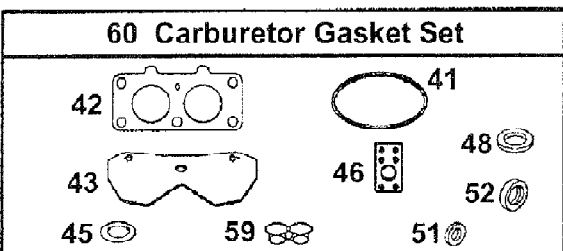

Assemblies Include All Parts Shown In Frames