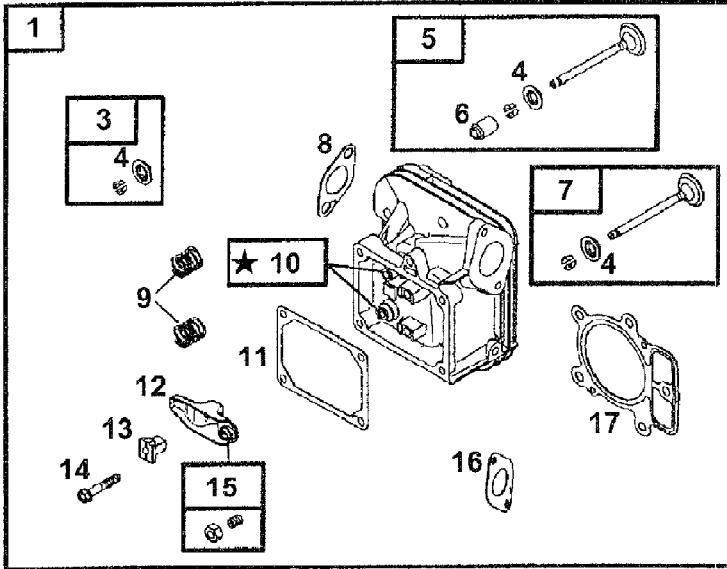

★ Requires Special Tools to Install. See Repair Instruction Manual.