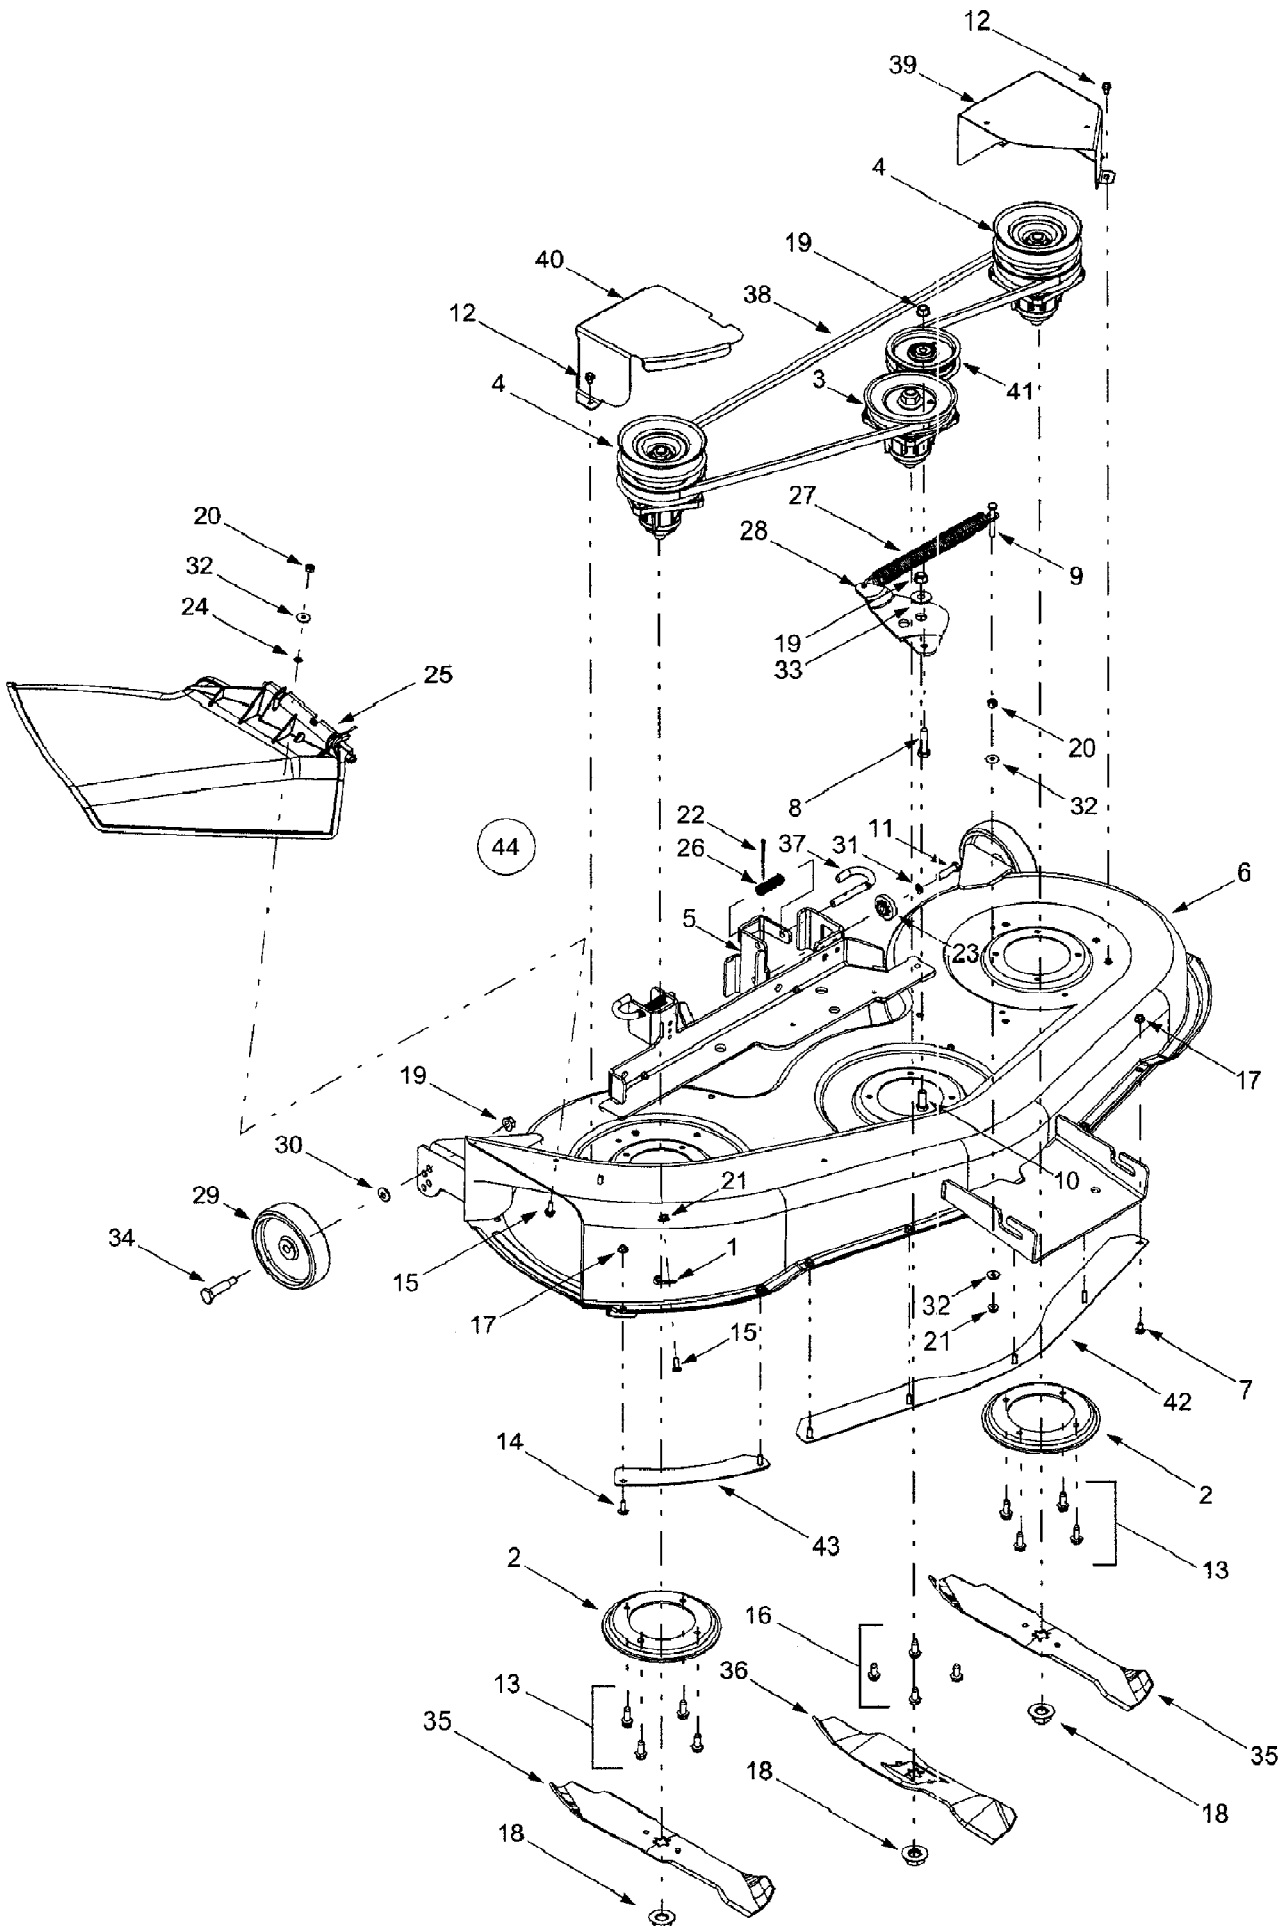

1180 S/N 1I010H-
1180 Engine Accessories

Page 2 of 30

Ref #	Part Number	Qty	S/P/F	Description
1	710-0227	1	/P	Self-tapping Screw, #8-18 x .5
2	710-0599	1	/P	Self-tapping Screw, 1/4-20 x.5
3	710-0604A	1	/P	Self-tapping Screw, 5/16-18 x .625
4	710-1237	1		Screw, #10-32 x .625
5	710-1314	1	S	Socket Cap Screw, 5/16-18 x .625
6	710-1315	1	/P	Self-tapping Screw, 3/8-16 x 1.25
7	712-3017	1	S	Hex Nut, 3/8-16
8	721-0460	1		Exhaust Gasket (Industrial Plus Twin)
9	726-0205	1	/P	Hose Clamp
10	736-0119	1	S	Lock Washer, 5/16
11	736-0300	1	S	Flat Washer, .406 x .875 x .059
12	751B221535	1	/P	Casing Clamp
13	751-0535	1		Fuel Line Hose
14	751-0564	1	S	Muffler Deflector
15	751-0616	1	S	Muffler, Twin Inlet
16	751-0650	1	S	RH Exhaust Pipe (Industrial Plus Twin)
17	751-0651	1	S	LH Exhaust Pipe (Industrial Plus Twin)
18	751-3140	1	S	Oil Drain Valve
19	751-3141	1	S	Oil Drain Hose
20	751-3142	1		Oil Drain Cap
21	783-0615	1	S	Muffler Heat Shield
22	783-0625B	1	S	Engine Heat Shield
23	722-0263	1	S	Foam (Fits over fuel line)
24	746-1086	1	S	Throttle Cable (Industrial Plus Twin)