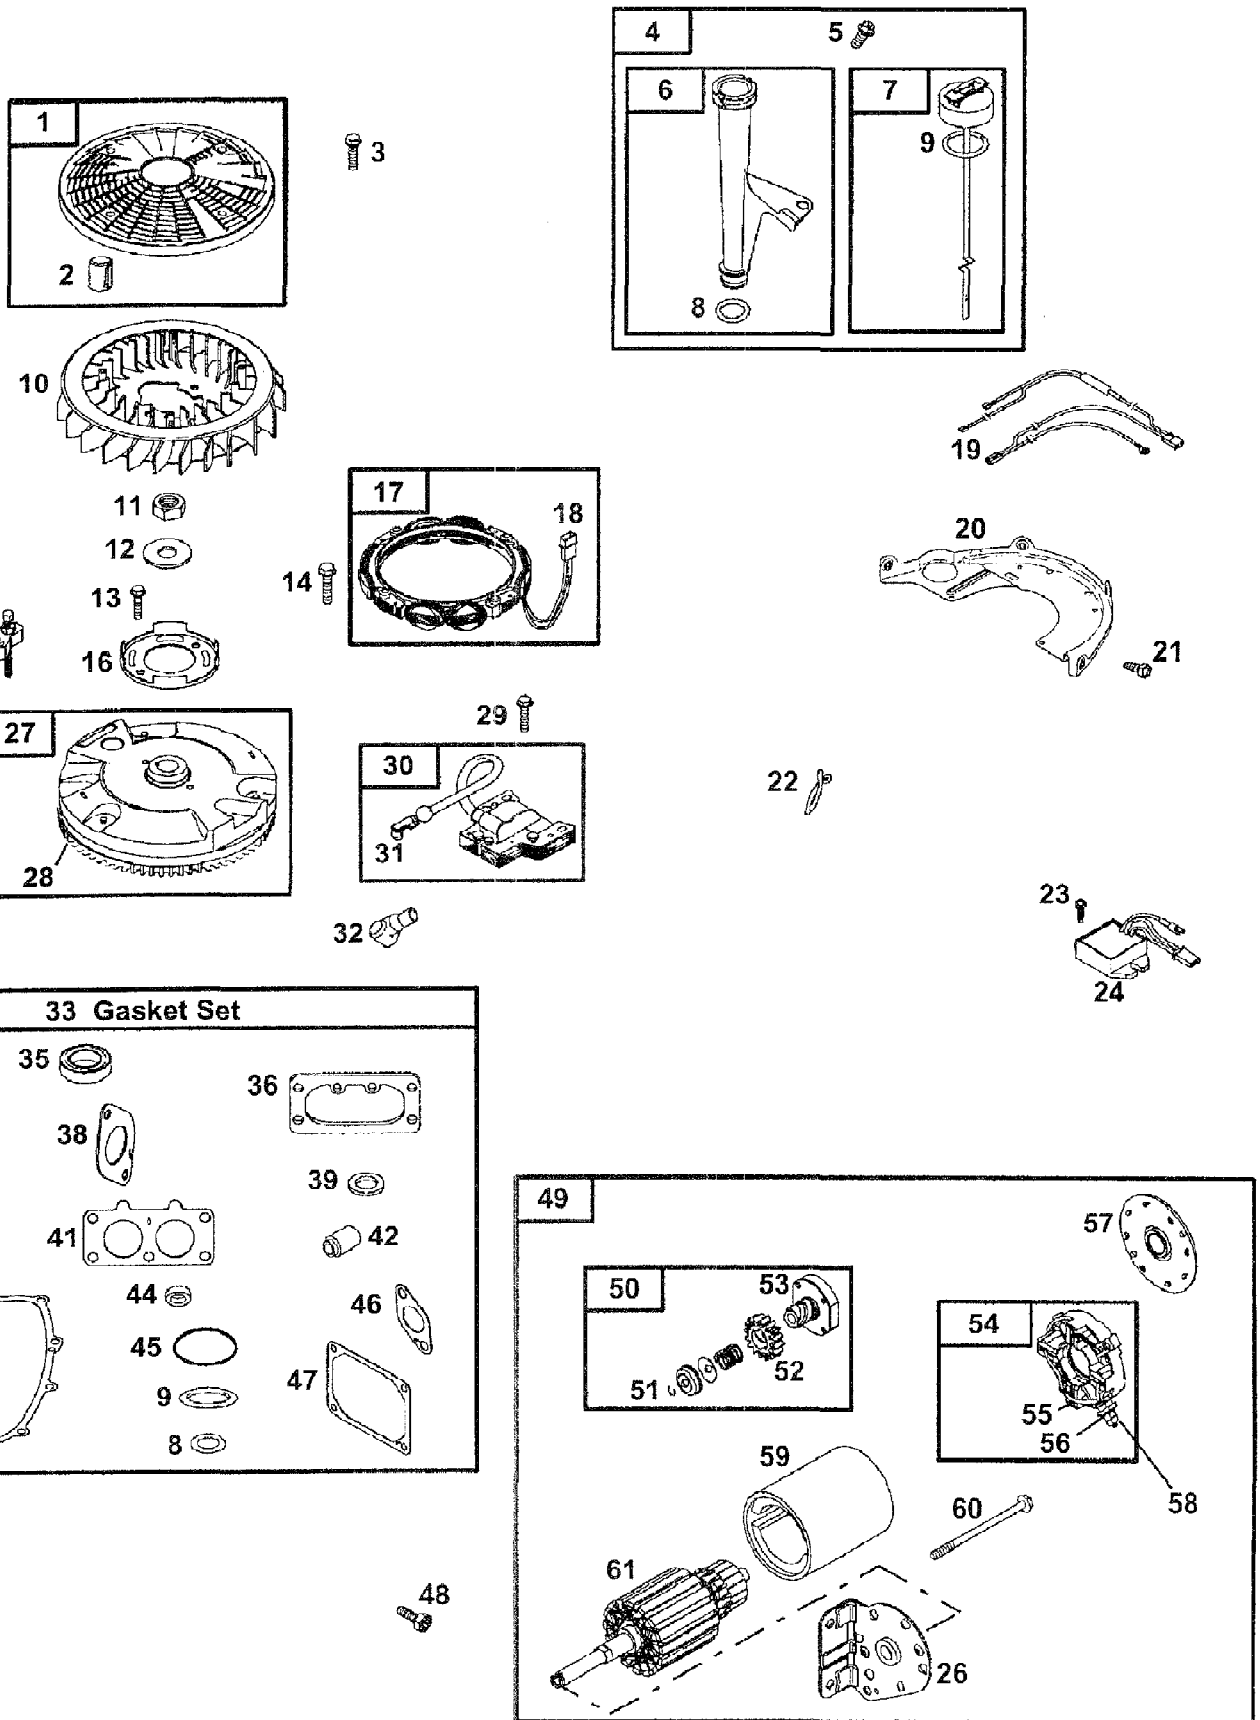

Assemblies Include All Parts Shown In Frames

1180 S/N 1I010H-
General Breakdown

Page 15 of 30

Ref #	Part Number	Qty	S/P/F	Description
1	BS-691055	1	S	Rotating Screen
2	BS-691215	1		Spacer
3	BS-691057	1		Screw (Rotating Screen)
4	BS-499602	1		Dipstick/Tube Assembly
5	BS-690960	1	S	Screw (Dipstick Tube)
6	BS-691037	1		Dipstick Tube
7	BS-691036	1		Dipstick
8	BS-691032	1		Dipstick Tube Seal
9	BS-499602	1		Dipstick/Tube Seal
10	BS-691243	1		Flywheel Fan
11	BS-691059	1		Nut (Flywheel)
12	BS-691056	1		Washer (Flywheel)
13	BS-94627	1		Screw (Fan-Retainer)
14	BS-93621	1	/P	Screw (Alternator)
15	BS-19203	1		Flywheel Puller
16	BS-691247	1		Fan Retainer
17	BS-393295	1	S	Alternator (Dual Circuit)
18	BS-393456	1		Alternator Connector/Wire
19	BS-691220	1		Wiring Harness
20	BS-691009	1		Back Plate
21	BS-690960	1	S	Screw (Back Plate)
22	BS-694123	1		Wire Clip
23	BS-690960	1	S	Screw (Regulator)
24	BS-394890	1	S	Regulator (Regulated-16 Amp)
26	BS-691283	1		Drive Cap
27	BS-691053	1		Flywheel
28	BS-499612	1		Gear-Ring
29	BS-94731	1		Screw (Magneto Armature)
30	BS-691060	1	/P	Magneto Armature
31	BS-493880	1	S	Sparkplug Terminal
32	BS-66538	1	S	Sparkplug Boot
33	BS-499889	1	S	Engine Gasket Set
34	BS-391086	1	S	Oil Seal (Magneto Side)
35	BS-690947	1	S	Oil Seal (PTO Side)
36	BS-691001	1		Air Cleaner Gasket
37	BS-690962	1	S	Cylinder Head Gasket
38	BS-690949	1		Intake Gasket
39	BS-690997	1		Sealing Washer
40	BS-690937	1		Breather Gasket
41	BS-690950	1		Intake Gasket
42	BS-690968	1	/P	Valve Seal
43	BS-690945	1	S	Crankcase Gasket
44	BS-690657	1		Governor Shaft Seal
45	BS-690589	1	/P	O-Ring Seal (Oil Pump Cover)
46	BS-690970	1	/P	Exhaust Gasket
47	BS-690971	1	/P	Rocker Cover Gasket
48	BS-94951	1	S	Screw (Drive Cap)
49	BS-691262	1	S	Starter Motor
50	BS-497606	1	S	Starter Drive
51	BS-263080	1	S	Retaining Ring
52	BS-693058	1	S	Pinion Gear
53	BS-398003	1	S	Drive Clutch
54	BS-497605	1	S	Brush Retainer