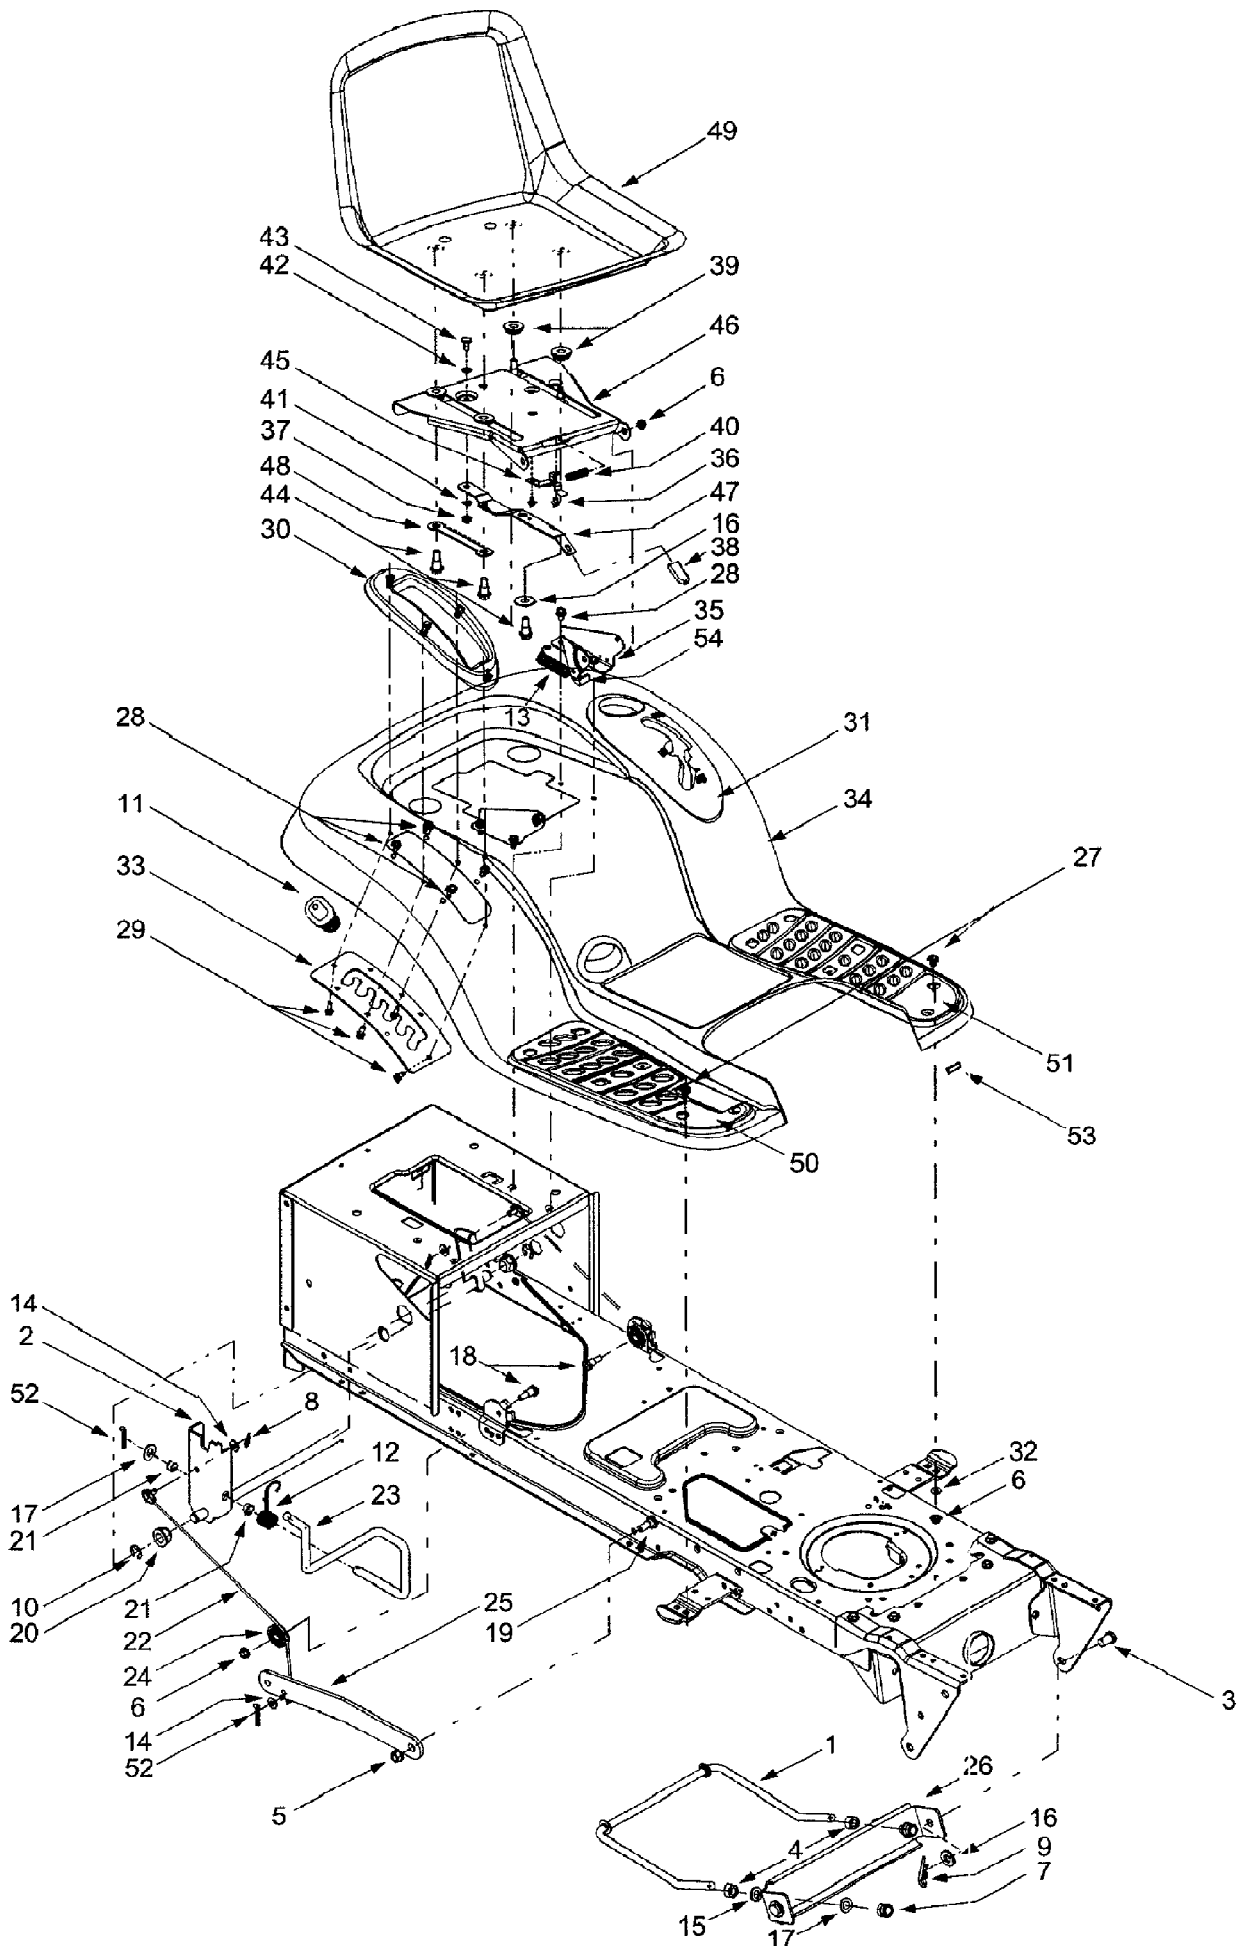

1180 S/N 1I010H-
Lift Assembly / Seat / Fender

Page 20 of 30

Ref #	Part Number	Qty	S/P/F	Description
1	747-1130	1	S	Deck Stabilizer Rod
2	683-0197	1	S	Lift Shaft Assembly
3	4711-0332	1		Clevis Pin, .5 x .78
4	712-0206	1	S	Hex Nut, 1/2-13
5	712-0431	1	S	Flange Lock Nut, 3/8-16
6	712-3004A	1	/P	Flange Lock Nut, 5/16-18
7	712-3083	1	/P	Hex Nut, 1/2-13
8	714-0104	1	S	Internal Cotter Pin
9	714-0145	1	S	Internal Cotter Pin
10	716-0106	1	/P	E-ring
11	720-0311	1		Handle Grip
12	732-0874	1	/P	Torsion Spring
13	732-1027	1		Extension Spring, .872 x 3.4
14	736-0275	1	S	Flat Washer, 5/16
15	736-0921	1	S	Lock Washer, 1/2
16	736-3019	1		Flat Washer, .31 x 1.062 x .134
17	736-3084	1	/P	Flat Washer, .51 x 1.12 x .06
18	738-0138A	1	/P	Hex Cap Screw, 5/16-18 x .62
19	738-0143	1	/P	Shoulder Screw, 3/8-16
20	741-0225	1	S	Hex Flange Bearing
21	741-0715	1	S	Snap Flange Bearing
22	746-0968	1		Lift Cable, 16.16
23	747-1111	1	S	Lift Handle
24	756-1154	1		Roller Pulley
25	783-0678A	1	S	Arm Lift
26	783-0720A	1	S	Deck Stabilizer Bracket
27	710-0260A	1	/P	Carriage Bolt, 5/16 x .62
28	710-0604A	1	/P	Self-tapping Screw, 5/16-18 x .625
29	710-0895	1		Self-tapping Screw, 1/4-15 x .75
30	731-1990	1		Lift Lever Cover
31	731-2104A	1	S	Shift Lever Cover w/ Cup Holder
32	736-3078	1	/P	Flat Washer, .349 x 1.0 x .063
33	783-0677	1	S	Lift Adjustment Bracket
34	783-1279	1	/P	Fender
35	783-0715A	1	S	Seat Mounting Bracket
36	710-1268	1	/P	Screw, #10-16 x .375
37	712-3027	1	S	Hex Flange Lock Nut, 1/4-20
38	720-0309A	1	/P	Seat Adjuster Grip
39	731-1989	1		Spacer
40	732-0499	1		Compression Spring, .41 x 1.5
41	736-0175	1	S	Spring Washer, .265 x .562 x .025
42	736-0204	1	/P	Flat Washer, .344 x .62 x .03
43	738-0137A	1	S	Shoulder Screw, .340 x .285, 1/4-20
44	738-1007	1		Shoulder Screw, .50 x .50, 3/8-16
45	783-0611	1		Seat Stop
46	783-0738	1	S	Seat Pivot Bracket
47	783-0739	1		Seat Adjustment Lever
48	783-0753	1		Seat Adjustment Selector
49	757-0380	1	S	Medium Back Seat, Black
50	735-0656	1		RH Foot Pad
51	735-0657	1		LH Foot Pad
	726-3046	1	/P	Foot Pad Clips (Not Shown)
52	714-0111	1	S	Cotter Pin