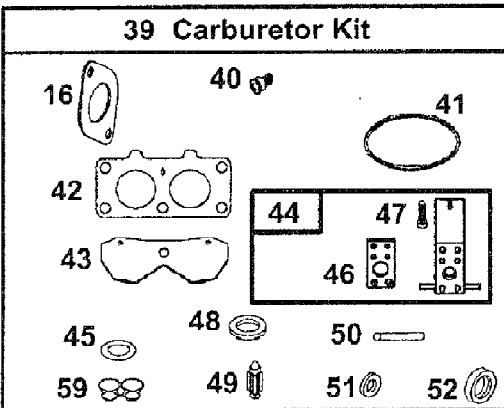

Assemblies Include All Parts Shown In Frames