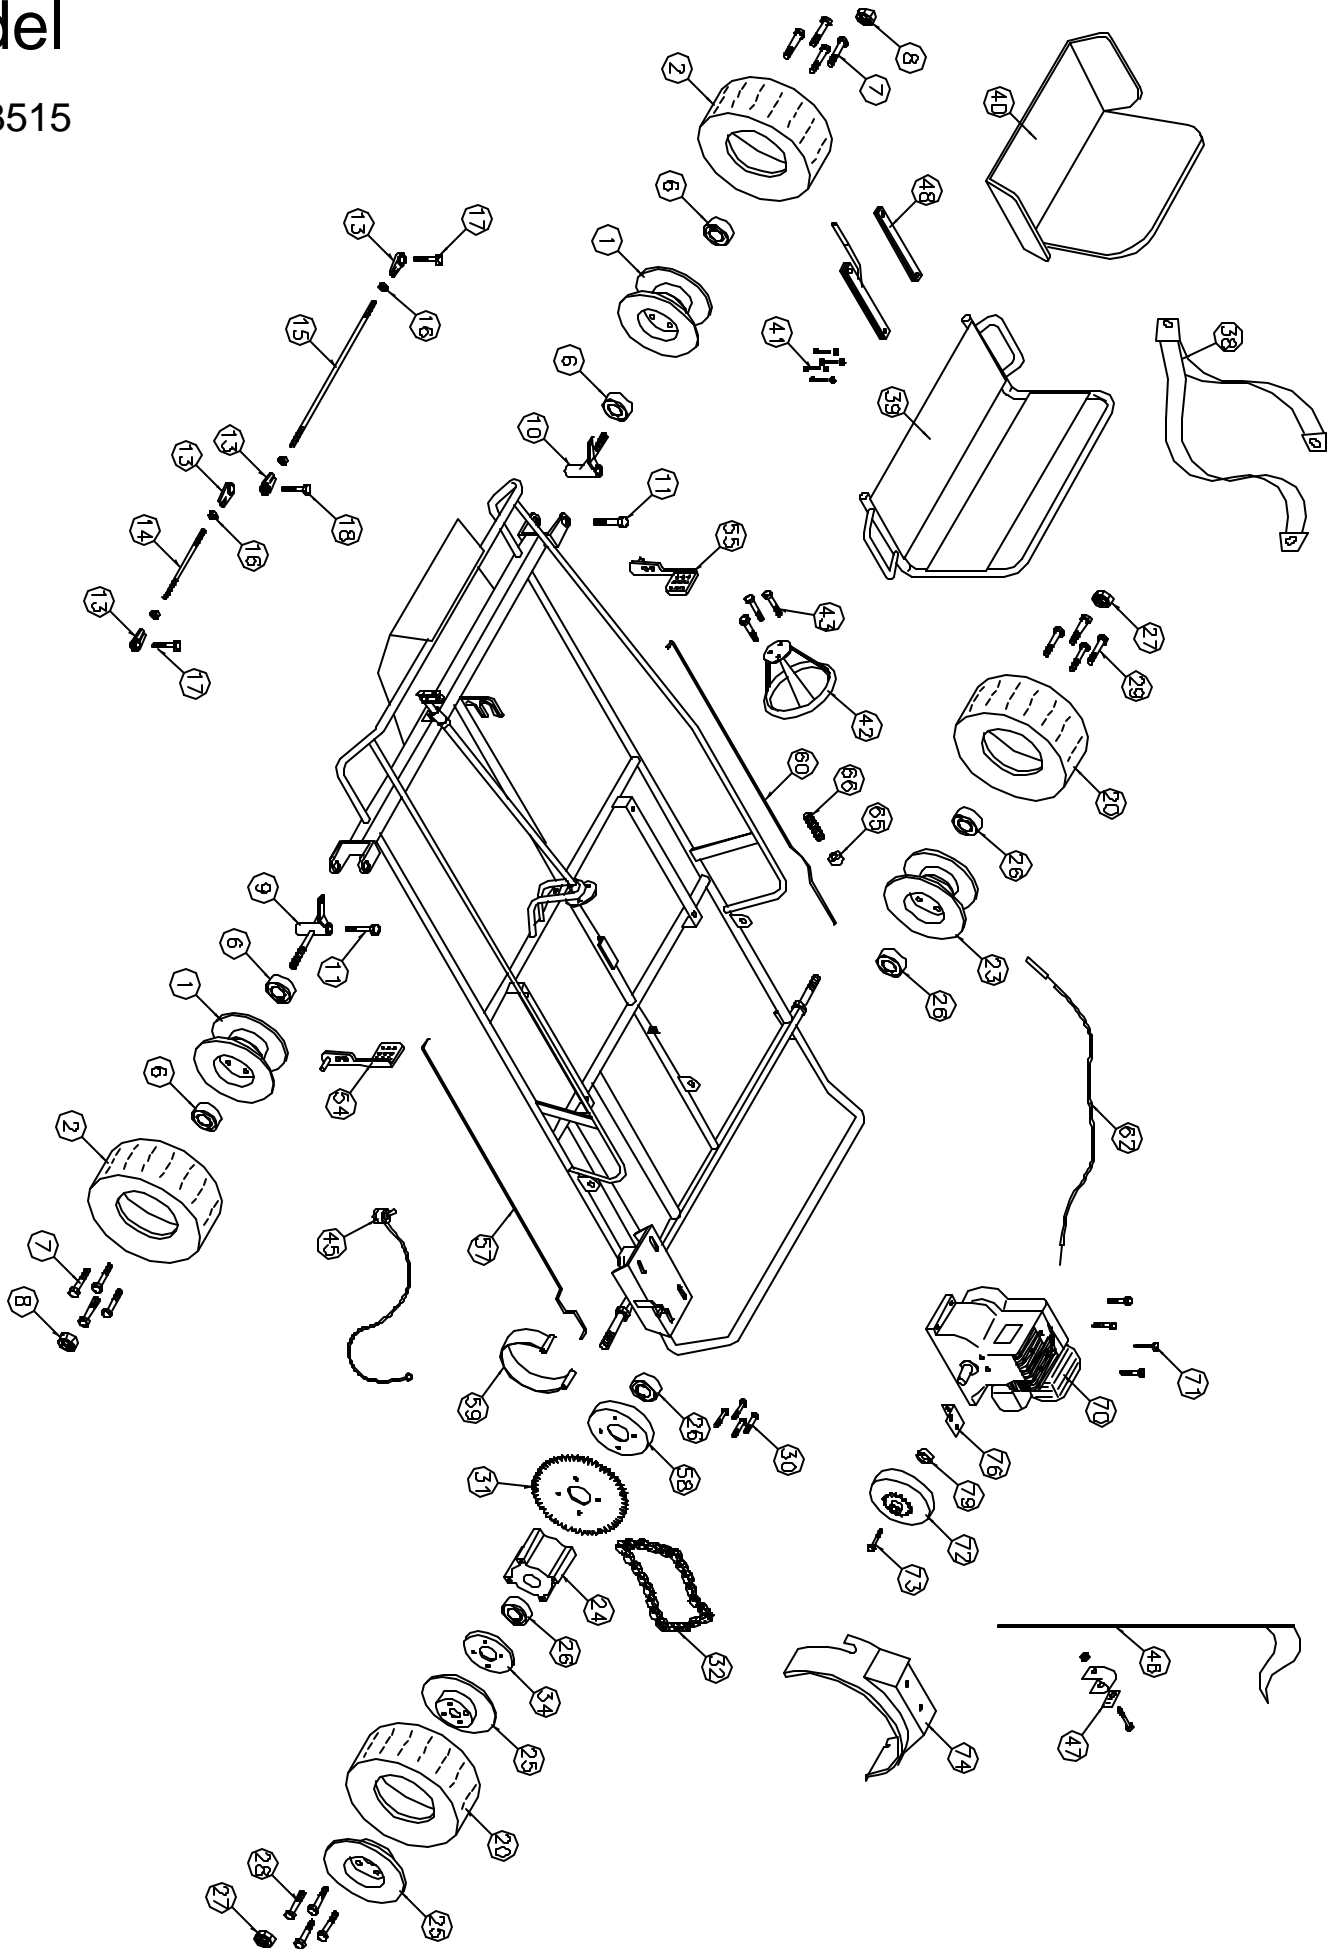

## Go-Kart Parts List 2605-3515

No	Part No	Description	Qty	No	Part No	Description	Qty
<b>Front Wheel Section</b>				<b>Frame Section</b>			
(1)	3191117	Rim/Hub	2	(38)	G695	Seat Belt 3-Point	2
(2)	3161106	Tire & Tube Assembly (15x500x6")	2	(39)	G700	Metal Seat D/S	1
(3)	3161107	Tire (15x500x6")	2	(40)	G655	Seat Cushion	1
(4)	G250*	Tube (15x600x6")	2	(41)	F958	Bolt 5/16" x 1 1/2" w/ F.W., L.W. & H.Nut	2
(6)	G204	Bearing (1 3/8" OD x 5/8" ID)	4	(42)	G647	Steering Wheel 10" (Deep Dish)	1
(7)	F962	Bolt 3/8" x 3/4" (w/Lock Washer)	8	(43)	F924	Bolt 1/4" x 3/4" w/L.W. & Hex Nut	3
(8)	F328	Lock nut 5/8"	2	(44)	I229*	Cable tie	1
(9)	G227	Spindle (left)	1	(45)	3091136	Toggle Kill Switch w/ wire (48")	1
(10)	G228	Spindle (right)	1	(46)	G155	Flag	1
(11)	F996	King pin bolt (1/2" x 3/4" w/(2)F.W. & L.N.)	2	(47)	G121	Flag holder	1
(12)	I215*	Grease fitting 1/4" (Spindles)	2	(48)	G690	Seat Adjuster	1
(13)	G207	Tie rod bearing 3/8"	4	<b>Throttle &amp; Brake Section</b>			
(14)	G232	Tie rod 3/8" x 6"	1	(54)	3291506	Brake pedal	1
(15)	G233	Tie rod 3/8" x 16 1/2"	1	(55)	3291505	Gas pedal	1
(16)	F309	Hex Nut 3/8" NF	4	(56)	F504*	Cotter Pin (1/8" x 1")	4
(17)	F949	Bolt 3/8" x 1 1/4" w/F.W. & Lock Nut	2	(57)	G494	Brake rod #24B (CBC)	1
(18)	F948	Bolt 3/8" x 2" w/(3)F.W. & (1) Lock Nut	1	(58)	G428	Brake drum	1
<b>Rear Wheel Section</b>				(59)	G449	Brake band	1
(20)	3161106	Tire & Tube Assembly (15x600x6")	2	(60)	G582	Throttle rod #11TZ	1
(21)	3161107	Tire (15x500x6")	2	(62)	G488	Throttle wire & conduit (31" Cable)	1
(22)	G250*	Tube (15x600x6")	2	(63)	G418*	Conduit Clip	1
(23)	3191117	Rim/Hub	1	(64)	F935*	Bolt 3/16" x 3/4" w/L washer & nut	1
(24)	G222	Drive hub 1 3/8" bore	1	(65)	F252	Nyloc Nut	1
(25)	G294	Split rim wheel 6" (set)(black)	1	(66)	I206	Spring	1
(26)	G204	Bearing (1 3/8" OD x 5/8" ID)	4	<b>Engine Section</b>			
(27)	F328	Lock nut 5/8"	2	(70)	3130110	Tecumseh 5 hp Engine	1
(28)	F947	Bolt 3/8" x 1" w/Lock washer	4	(71)	F970	Bolt 5/16" x 1 3/4" w/F.W., L.W. & H.Nut	4
(29)	F962	Bolt 3/8" x 3/4" w/Lock washer	4	(72)	G728	Centrifugal Sprocket Clutch (#41-10T)	1
(30)	F954	Bolt 3/8" x 1 1/4" w/ Lock washer	4	(73)	F942	Bolt 5/16" x 3/4" NF w/ L.W. & F.W.	1
(31)	G572	Sprocket 60T	1	(74)	3371105	Drive Cover	1
(32)	3311002	Drive chain #41-70	1	(75)	F111*	Bolt 5/16" x 3/4" NF	2
(33)	G520*	Connector link #41	1	(76)	G778	Guard Bracket	1
(34)	3281000	Wheel Spacer	1	(77)	F808*	Bolt 3/16" x 1/2" w/ 10-24 Speed Nut	2
				(79)	G724	Spacer 1/4"	1