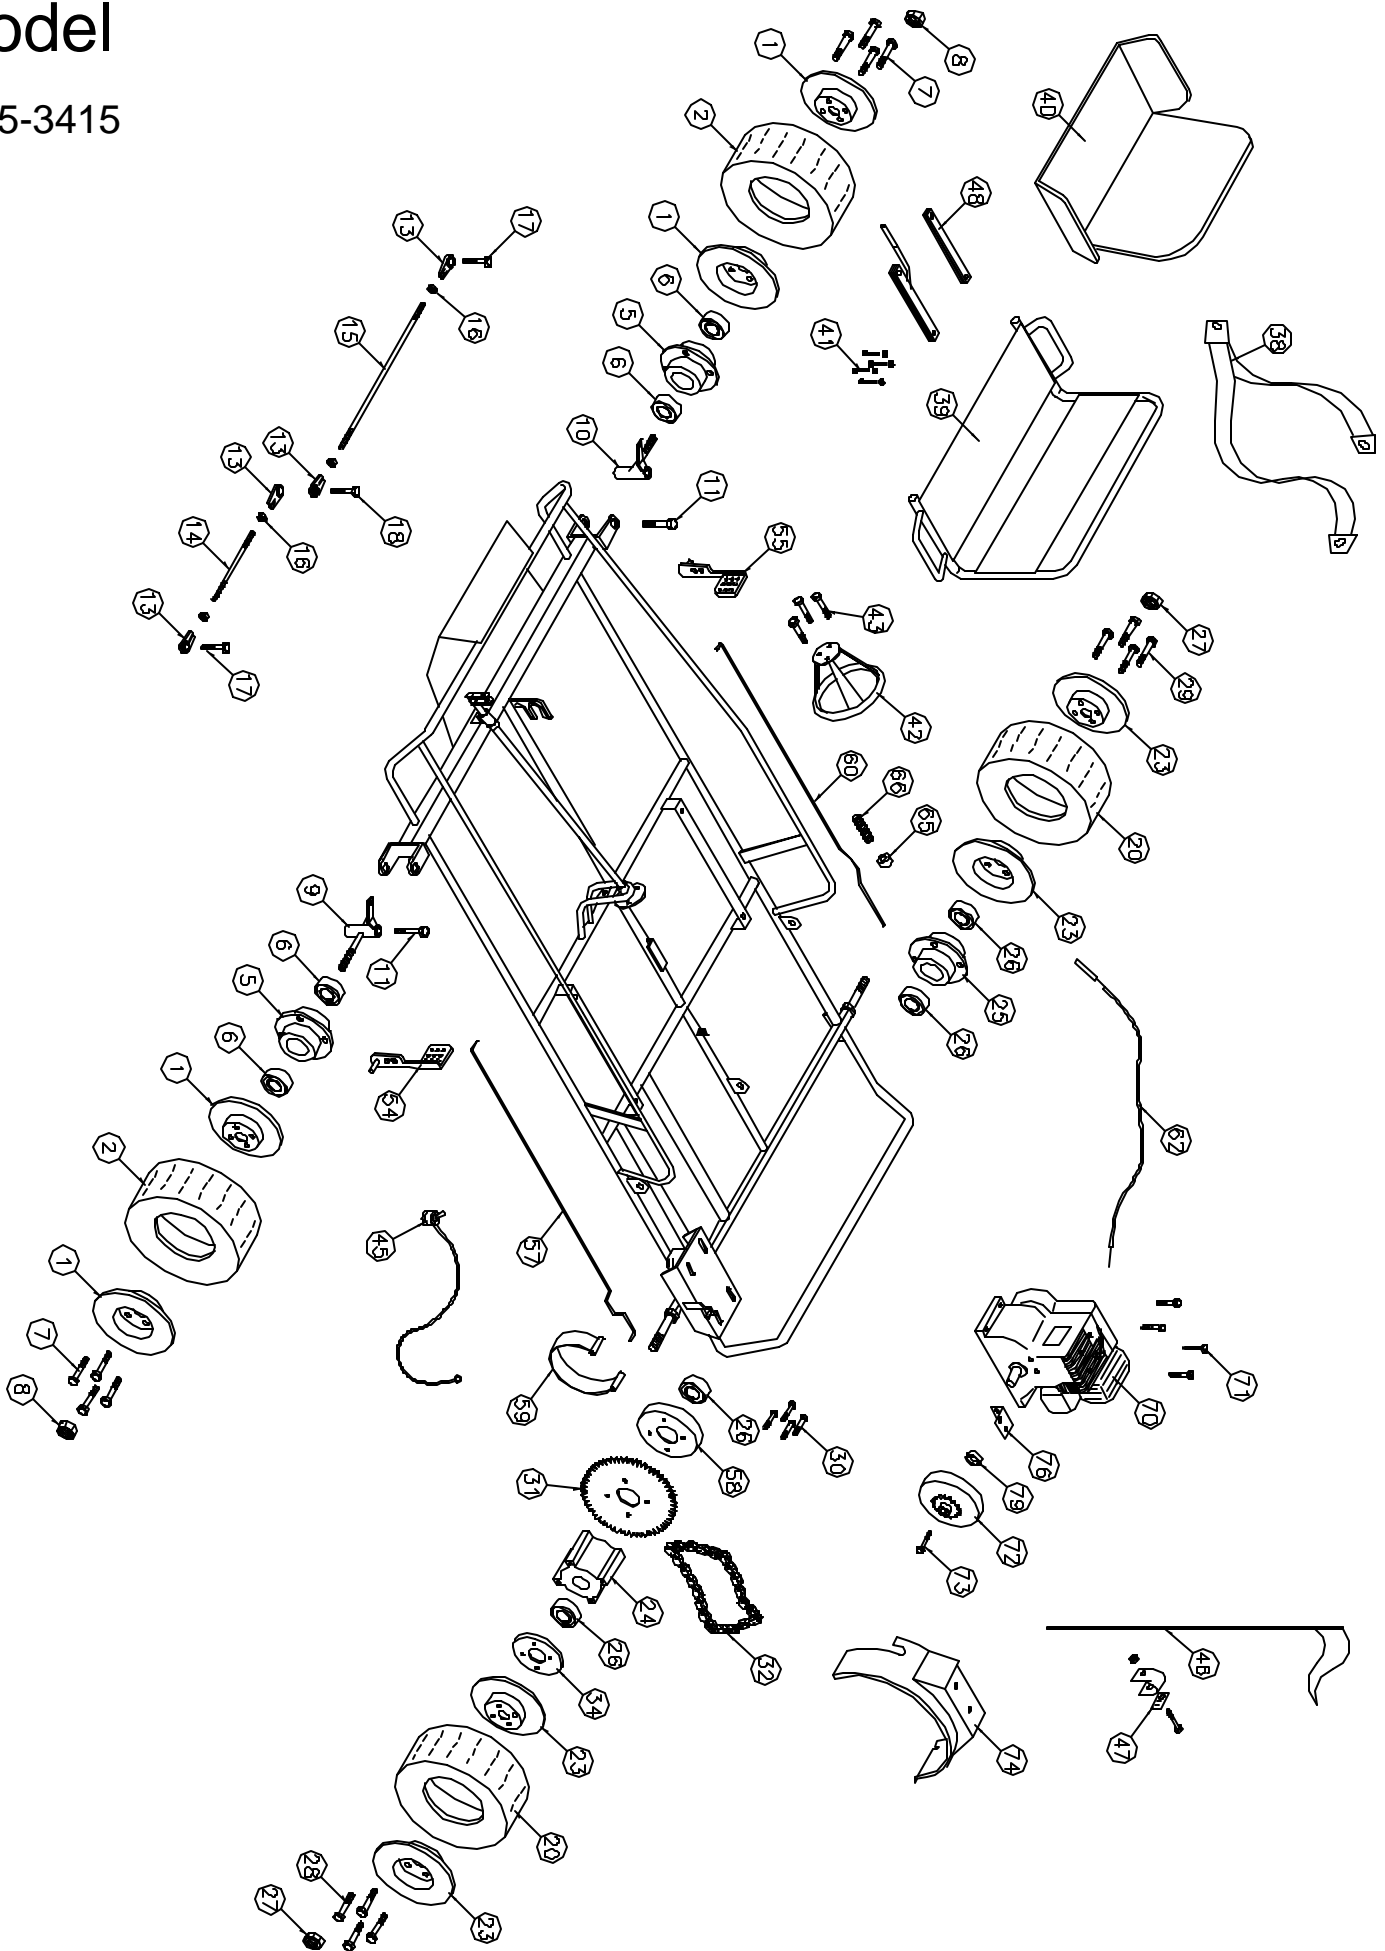

Model

2605-3415

Go-Kart Parts List 2605-3415

No	Part No	Description	Qty	No	Part No	Description	Qty
Front Wheel Section				Frame Section			
(1)	3191115	Split rim wheel 6" (Set) (Black)	2	(38)	G695	Seat Belt 3-Point	2
(2)	3161106	Tire & Tube Assembly (15x500x6")	2	(39)	G700	Metal Seat D/S	1
(3)	3161107	Tire (15x500x6")	2	(40)	3351506	Seat Cushion (Camo)	1
(4)	G250*	Tube (15x600x6")	2	(41)	F958	Bolt 5/16" x 1 1/2" w/ F.W., L.W. & H.Nut	2
(5)	G216	Flange hub 1 3/8" Bore	2	(42)	G647	Steering Wheel 10" (Deep Dish)	1
(6)	G204	Bearing (1 3/8" OD x 5/8" ID)	4	(43)	F924	Bolt 1/4" x 3/4" w/L.W. & Hex Nut	3
(7)	F962	Bolt 3/8" x 3/4" (w/Lock Washer)	8	(44)	I229*	Cable tie	1
(8)	F328	Lock nut 5/8"	2	(45)	3091136	Toggle Kill Switch w/ wire (48")	1
(9)	G227	Spindle (left)	1	(46)	G155	Flag	1
(10)	G228	Spindle (right)	1	(47)	G121	Flag holder	1
(11)	F996	King pin bolt (1/2" x 3 3/4" w/(2)F.W. & L.N.)	2	(48)	G690	Seat Adjuster	1
(12)	I215*	Grease fitting 1/4" (Spindles)	2	Throttle & Brake Section			
(13)	G207	Tie rod bearing 3/8"	4	(54)	3291506	Brake pedal	1
(14)	G232	Tie rod 3/8" x 6"	1	(55)	3291505	Gas pedal	1
(15)	G233	Tie rod 3/8" x 16 1/2"	1	(56)	F504*	Cotter Pin (1/8" x 1")	4
(16)	F309	Hex Nut 3/8" NF	4	(57)	G494	Brake rod #24B (CBC)	1
(17)	F949	Bolt 3/8" x 1 1/4" w/F.W. & Lock Nut	2	(58)	G428	Brake drum	1
(18)	F948	Bolt 3/8" x 2" w/(3)F.W. & (1) Lock Nut	1	(59)	G449	Brake band	1
Rear Wheel Section				(60)	G582	Throttle rod #11TZ	1
(20)	3161106	Tire & Tube Assembly (15x600x6")	2	(62)	G488	Throttle wire & conduit (31" Cable)	1
(21)	3161107	Tire (15x500x6")	2	(63)	G418*	Conduit Clip	1
(22)	G250*	Tube (15x600x6")	2	(64)	F935*	Bolt 3/16" x 3/4" w/L washer & nut	1
(23)	3191112	Split rim wheel 6" (Set) (Black)	2	(65)	F252	Nyloc Nut	1
(24)	G222	Drive hub 1 3/8" bore	1	(66)	I206	Spring	1
(25)	G216	Flange hub 1 3/8" bore	1	Engine Section			
(26)	G204	Bearing (1 3/8" OD x 5/8" ID)	4	(70)	3130110	Tecumseh 5 hp Engine	1
(27)	F328	Lock nut 5/8"	2	(71)	F970	Bolt 5/16" x 1 3/4" w/F.W., L.W. & H.Nut	4
(28)	F947	Bolt 3/8" x 1" w/Lock washer	4	(72)	G728	Centrifugal Sprocket Clutch (#41-10T)	1
(29)	F962	Bolt 3/8" x 3/4" w/Lock washer	4	(73)	F942	Bolt 5/16" x 3/4" NF w/ L.W. & F.W.	1
(30)	F954	Bolt 3/8" x 1 1/4" w/ Lock washer	4	(74)	3371105	Drive Cover	1
(31)	G572	Sprocket 60T	1	(75)	F111*	Bolt 5/16" x 3/4" NF	2
(32)	3311002	Drive chain #41-70	1	(76)	G778	Guard Bracket	1
(33)	G520*	Connector link #41	1	(77)	F808*	Bolt 3/16" x 1/2" w/ 10-24 Speed Nut	2
(34)	3281000	Wheel Spacer	1	(79)	G724	Spacer 1/4"	1