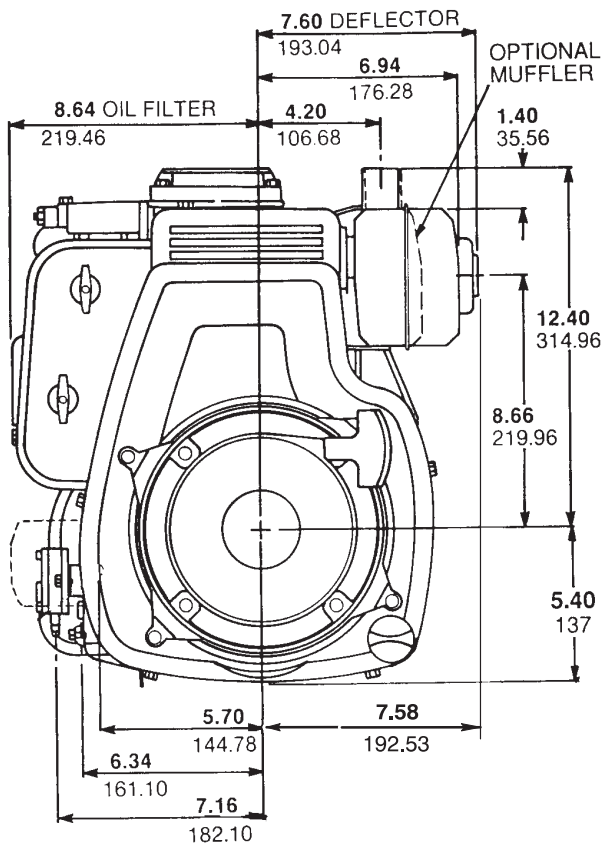

261700 to 261799

MODEL 261700