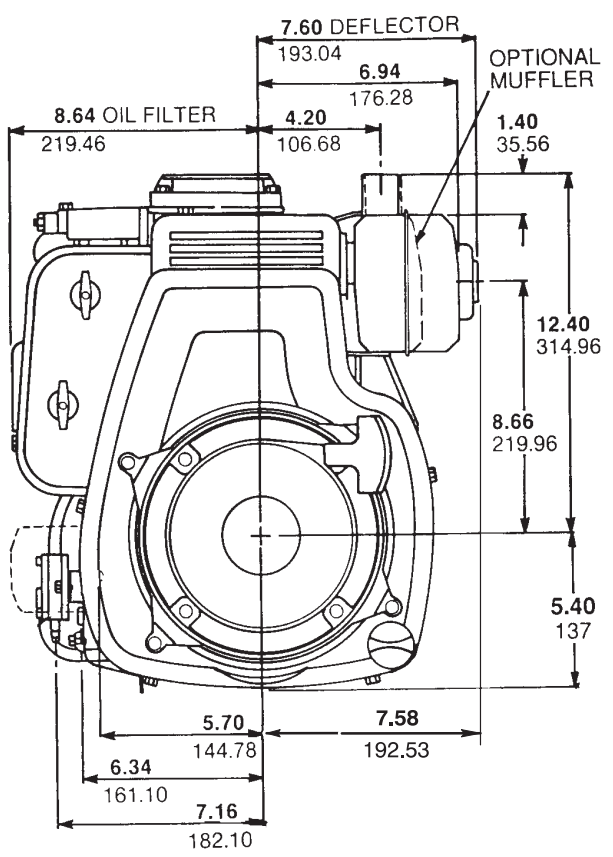

MODEL 260700