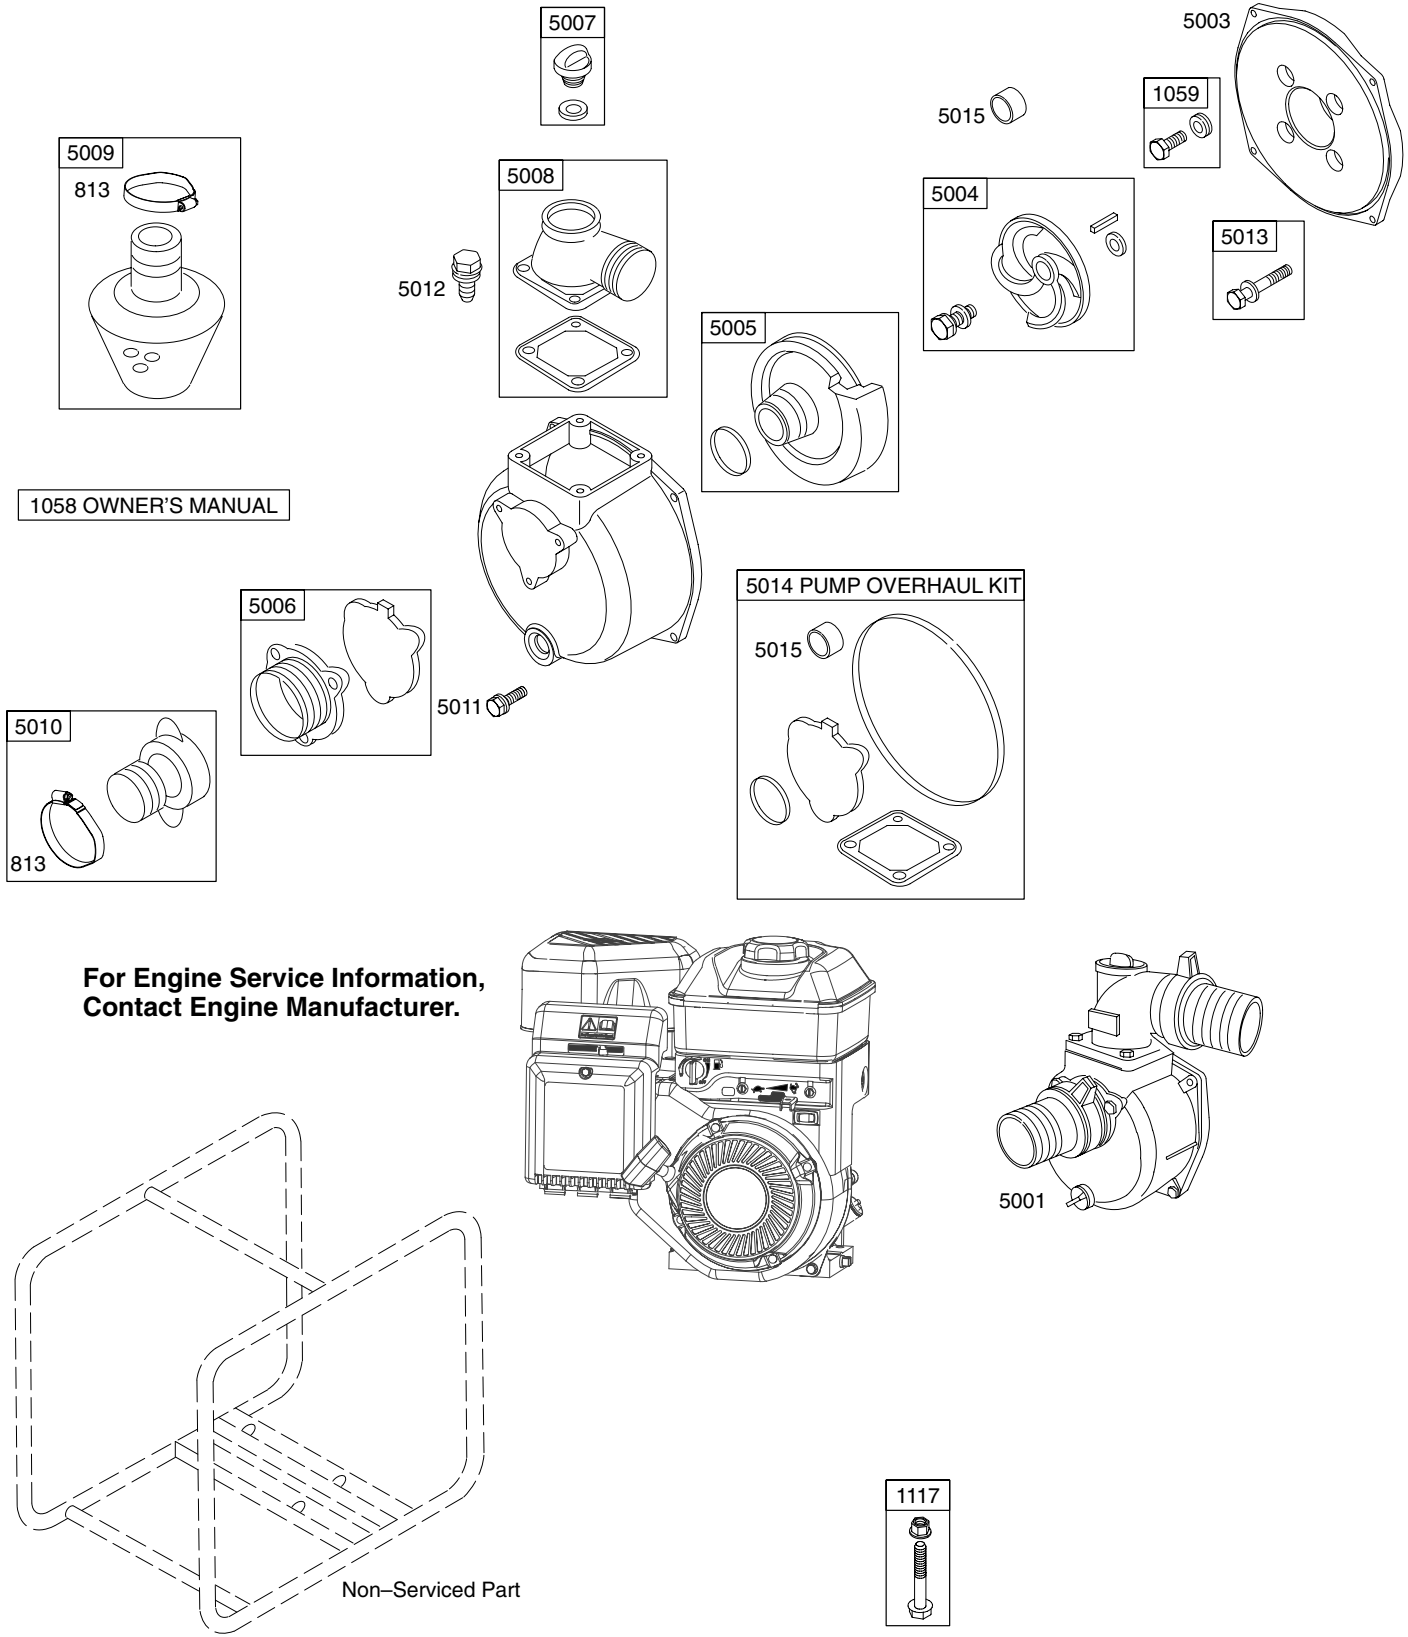

AC0201

Illustrated Parts List

Model Series

AC0101

3" Water Pump

PRINTED IN U.S.A.

COPYRIGHT by BRIGGS & STRATTON CORPORATION
All rights reserved. No part of this material may be reproduced or transmitted,
in any form or by any means, electronic or mechanical, including photocopying,
recording or by any information storage and retrieval system, without permission
in writing from Briggs & Stratton Corporation.

AC0201

**For Engine Service Information,
Contact Engine Manufacturer.**

AC0201

REF. NO.	PART NO.	DESCRIPTION	REF. NO.	PART NO.	DESCRIPTION	REF. NO.	PART NO.	DESCRIPTION
813	865111	Clamp	5004	865091	Impeller	5012	865107	Screw
1058	865032	Owner's Manual	5005	865093	Volute			(Outlet Flange)
1059	865113	Kit-Screw/Washer (Flange to Crankcase Cover)	5006	865095	Flange-Inlet	5013	865109	Kit-Screw/Nut (Pump Housing to Flange)
1117	865147	Screw (Engine Mount) (Engine to Frame)	5007	865097	Drain-Water	5014	865115	Kit-Pump Overhaul
5001	865086	Pump-Water 3" Outlet	5008	865099	Flange-Outlet	5015	865148	Seal-Impeller
5003	865088	Bracket-Flange	5009	865101	Strainer-Water			
			5010	865103	Coupling-Water			
			5011	865105	Screw (Inlet Flange)			