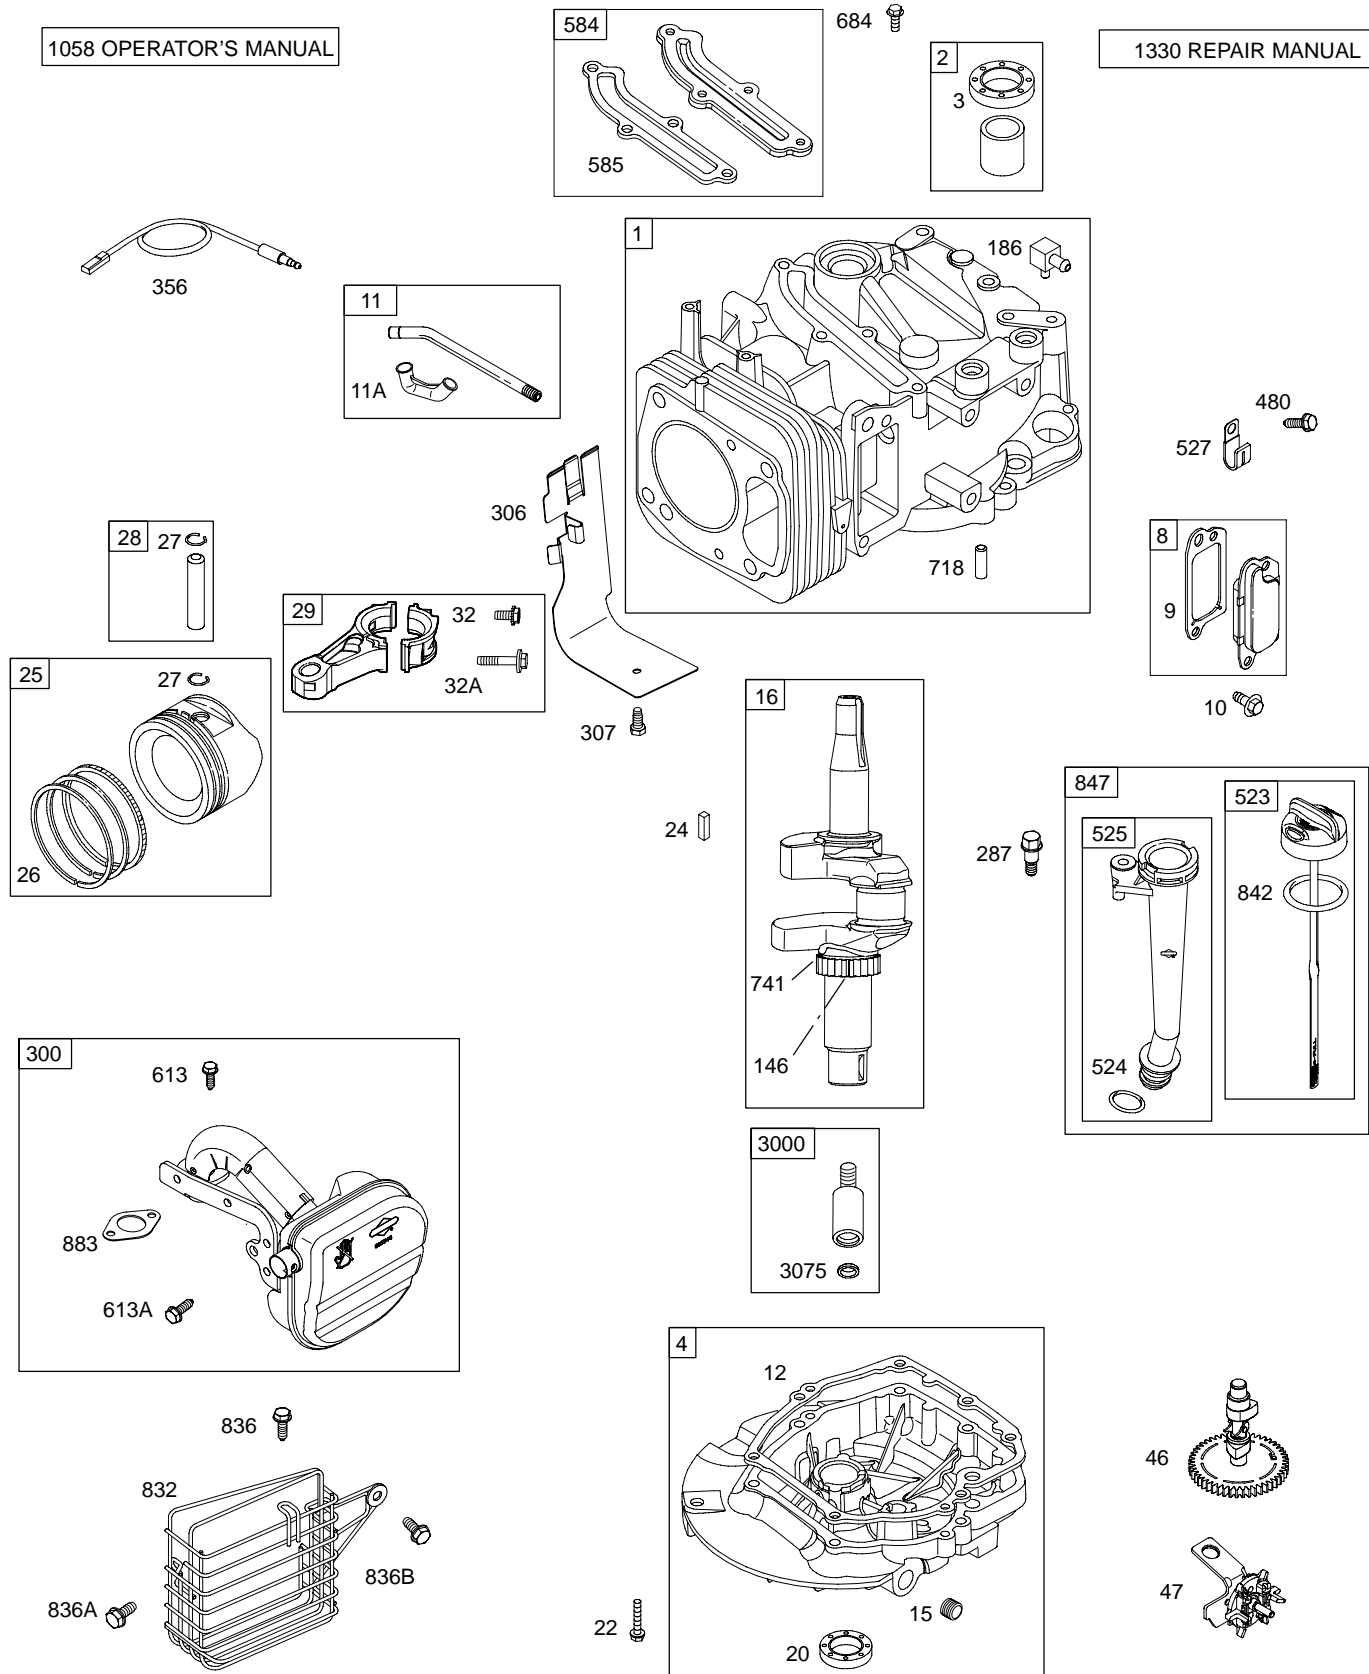

AA0101

1058 OPERATOR'S MANUAL

1330 REPAIR MANUAL

5131-2

Assemblies include all parts shown in frames.

08/31/2005