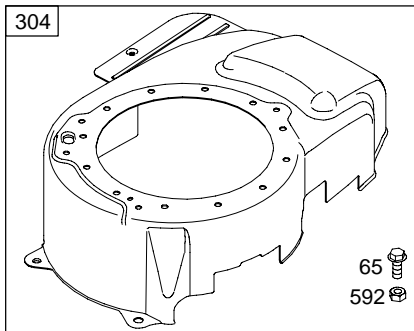

1019 LABEL KIT

1036 Emissions Label
EPA

1036A Emissions Label
California Two Star

1036B Emissions Label
California One Star