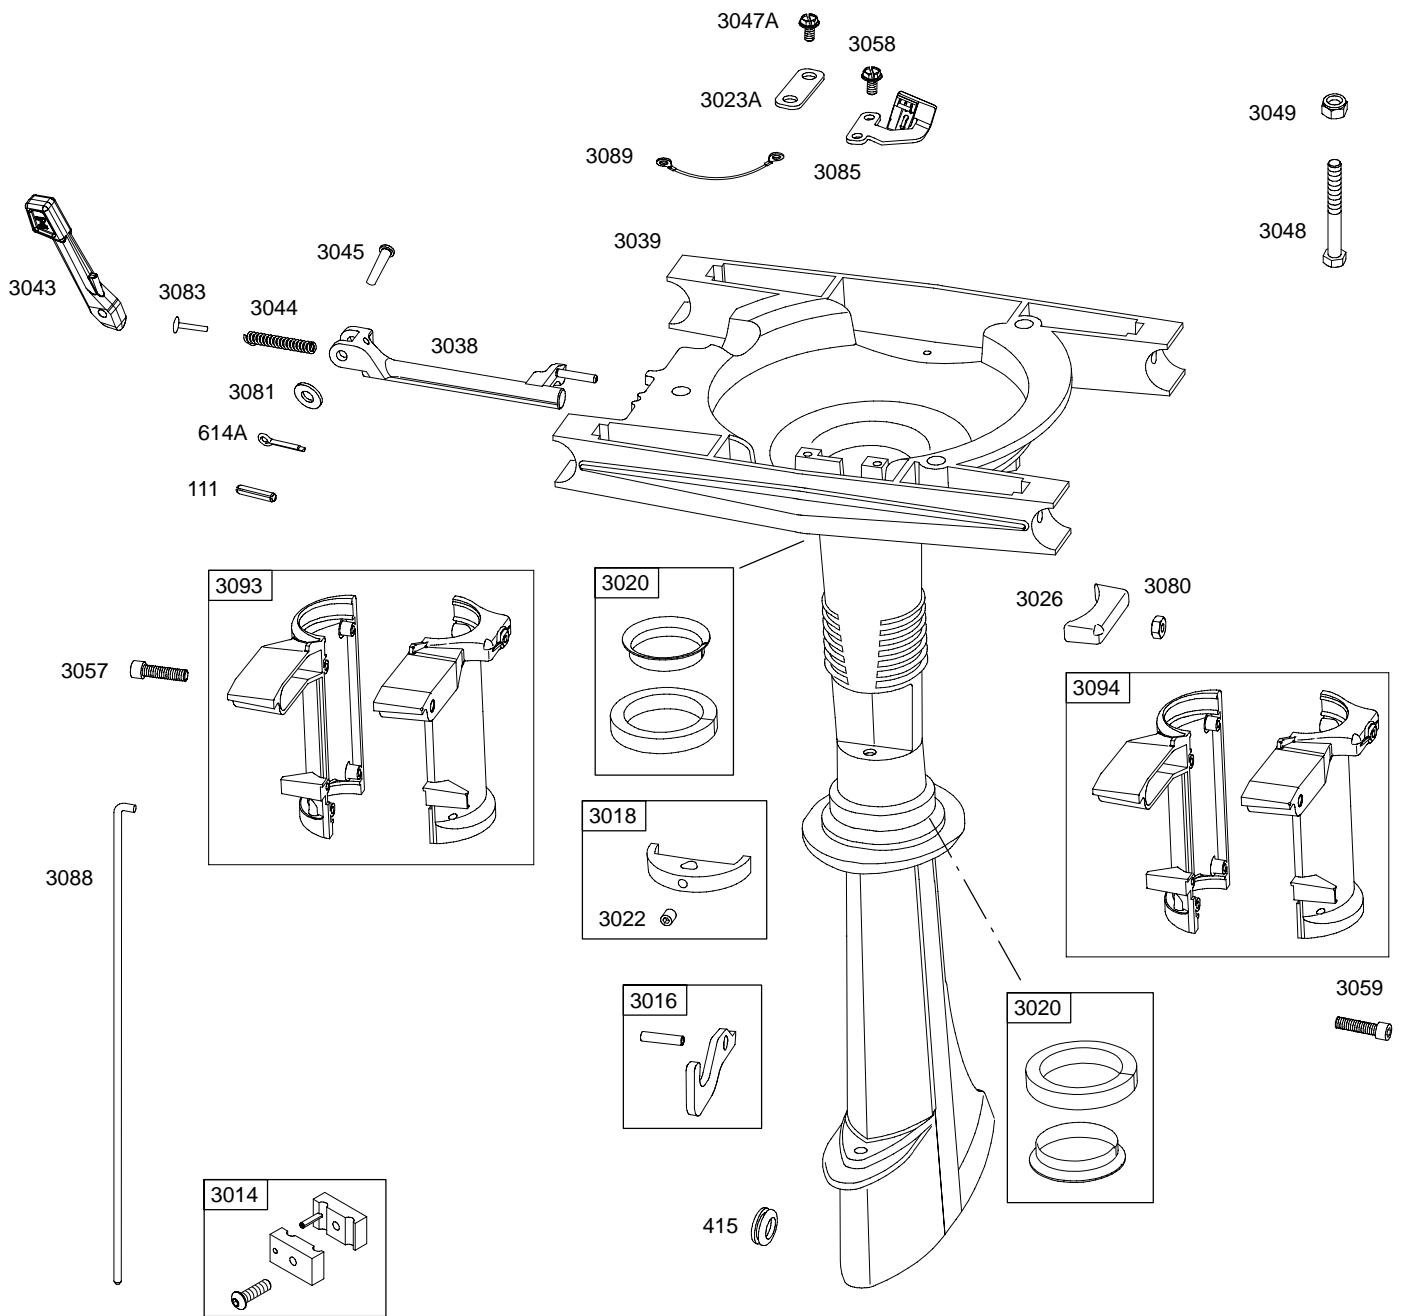

AA0101

REF. NO.	PART NO.	DESCRIPTION	REF. NO.	PART NO.	DESCRIPTION	REF. NO.	PART NO.	DESCRIPTION
1	697893	Cylinder Assembly	29	499424	Rod-Connecting	146	690979	Key-Timing (Used Before Code Date 04060900).
2	399269	Kit-Bushing/Seal (Magneto Side)	32	691664	Screw (Connecting Rod) (1" Long)	163	691894	Gasket-Air Cleaner
3	299819	Seal-Oil (Magneto Side)	32A	695759	Screw (Connecting Rod) (1 1/2" Long)	186	861190	Connector-Hose
4	696340	Sump-Engine	33	499642	Valve-Exhaust	187	691050	Line-Fuel (Cut To Required Length)
5	695276	Head-Cylinder	34	499641	Valve-Intake	187A	697895	Line-Fuel (Molded)
7	697230	Gasket-Cylinder Head	35	691304	Spring-Valve (Intake)	188	691147	Screw (Control Bracket)
8	495786	Breather Assembly	36	691304	Spring-Valve (Exhaust)	192	694543	Adjuster-Rocker Arm
9	699833	Gasket-Breather	37	694086	Guard-Flywheel	212	861184	Link-Throttle
10	691125	Screw (Breather Assembly)	40	692194	Retainer-Valve	222	861183	Bracket-Control
11	499675	Tube-Breather	45	690977	Tappet-Valve	238	691300	Cap-Valve
11A	692937	Tube-Breather	46	694039	Camshaft	240	394358	Filter-Fuel
12	692232	Gasket-Crankcase	47	697732	Slinger-Oil	259	691189	Bracket-Casing Clamp
13	691137	Screw (Cylinder Head)	51	697735	Gasket-Intake	265	691024	Clamp-Casing (Throttle Cable)
15	691680	Plug-Oil Drain	51A	699144	Gasket-Intake (Contains 2)	267	691044	Screw (Casing Clamp)
16	692824	Crankshaft	51B	692668	Gasket-Intake	276	271716	Washer-Sealing
20	399781	Seal-Oil (PTO Side)	55	691421	Housing-Rewind Starter	287	690940	Screw (Dipstick Tube)
22	691092	Screw (Crankcase Cover/Sump)	58	693389	Rope-Starter (Cut To Required Length)	300	699769	Muffler
23	699488	Flywheel	60	697742	Grip-Starter Rope	304	861188	Housing-Blower
24	222698	Key-Flywheel	65	690837	Screw (Rewind Starter)	305	691108	Screw (Blower Housing)
25	791968	Piston Assembly (Standard) (Used After Code Date 04040400).	78	691108	Screw (Flywheel Guard)	306	691232	Shield-Cylinder
		Note -----	94	697916	Kit-Idle Mixture	307	690345	Screw (Cylinder Shield)
		690021 Piston Assembly (Standard) (Used Before Code Date 04040500).	95	691636	Screw (Throttle Valve)	324	695161	Screen/Cup Assembly
		694168 Piston Assembly (.020" Oversize) (Used Before Code Date 04040500).	97	499682	Shaft-Throttle	332	690662	Nut (Flywheel)
			98	398185	Kit-Idle Speed	333	802574	Armature-Magneto
			104	691242	Pin-Float Hinge	334	691061	Screw (Magneto Armature)
			105	691782	Valve-Float Needle	337	692051	Plug-Spark
			108	691182	Valve-Choke	356	861294	Wire-Stop
			109	499681	Shaft-Choke	358	698156	Gasket Set-Engine
26	791969	Ring Set (Standard) (Used After Code Date 04040400).	111	861583	Pin-Retainer (Used After Code Date 03011900).	363	19069	Puller-Flywheel
		Note -----	117	697355	Jet-Main (Standard)	365	699143	Screw (Carburetor)
		499631 Ring Set (Standard) (Used Before Code Date 04040500).	118	694250	Jet-Main (High Altitude)	383	19374	Wrench-Spark Plug
		692786 Ring Set (.020" Oversize) (Used Before Code Date 04040500).	121	698155	Kit-Carburetor Overhaul	387	808656	Pump-Fuel
			125	697736	Carburetor	415	861217	Plug (Drive Shaft Housing)
			127	691739	Plug-Welch	456	692299	Plate-Pawl Friction
			130	691181	Valve-Throttle	459	281505	Ratchet-Pawl
27	691866	Lock-Piston Pin	133	398187	Float-Carburetor	480	691108	Screw (Tube Clamp)
28	499423	Pin-Piston	137	693981	Gasket-Float Bowl	493	861311	Bracket-Mounting (Valve Cover)
						523	698175	Dipstick (24 Ounces)