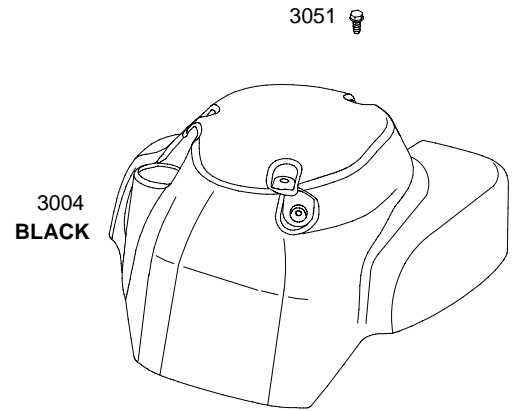

- 3051A
- 3077
- 703B