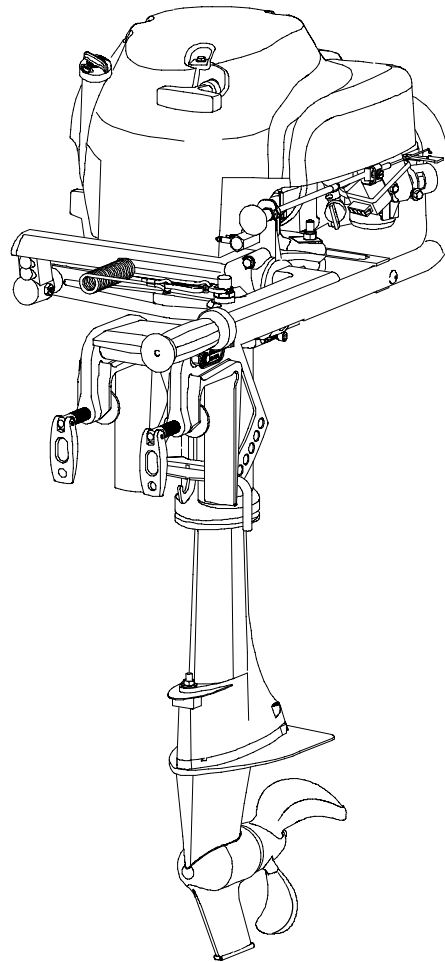

FORM MS-5131-08/31/2005
REPLACES FORM MS-5131-06/27/2005
FILE IN SECT. 2 OF SERVICE MANUAL

AA0101

Illustrated Parts List

Model Series

AA0101

TYPE NUMBER
0001, 0005, 0020, 0025.

TABLE OF CONTENTS

- Blower Housing/Cowl 5
- Cam 2
- Carburetor 4
- Carburetor Kit/Gasket Sets 6
- Controls 4
- Crankcase Cover/Sump 2
- Crankshaft 2
- Cylinder 2
- Cylinder Head 3
- Engine Gasket Set 6
- Flywheel 5
- Fuel Line/Filter/Pump 4
- Fuel Tank 7
- Gearcase 9
- Handles/Transom 7
- Ignition 5
- Midsection 8
- Muffler 2
- Oil 2
- Piston 2
- Rewind 5
- Valves 3
- Valve Gasket Set 6