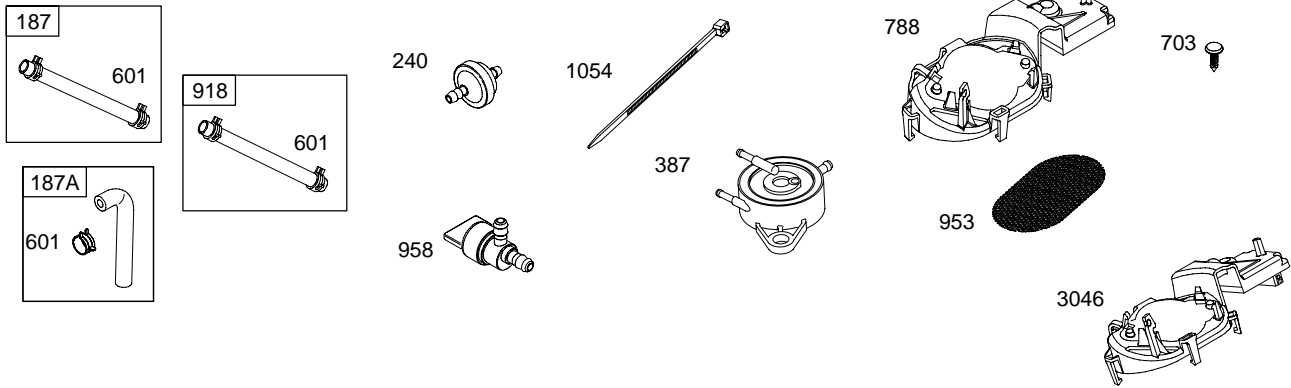

FORM MS-5131-08/31/2005
REPLACES FORM MS-5131-06/27/2005
FILE IN SECT. 2 OF SERVICE MANUAL

AA0101

Illustrated Parts List

Model Series

AA0101

TYPE NUMBER
0001, 0005, 0020, 0025.

TABLE OF CONTENTS

- Blower Housing/Cowl 5
- Cam 2
- Carburetor 4
- Carburetor Kit/Gasket Sets 6
- Controls 4
- Crankcase Cover/Sump 2
- Crankshaft 2
- Cylinder 2
- Cylinder Head 3
- Engine Gasket Set 6
- Flywheel 5
- Fuel Line/Filter/Pump 4
- Fuel Tank 7
- Gearcase 9
- Handles/Transom 7
- Ignition 5
- Midsection 8
- Muffler 2
- Oil 2
- Piston 2
- Rewind 5
- Valves 3
- Valve Gasket Set 6

AA0101

1058 OPERATOR'S MANUAL

1330 REPAIR MANUAL

5131-2

Assemblies include all parts shown in frames.

08/31/2005

AA0101

WITHOUT REV LIMITER