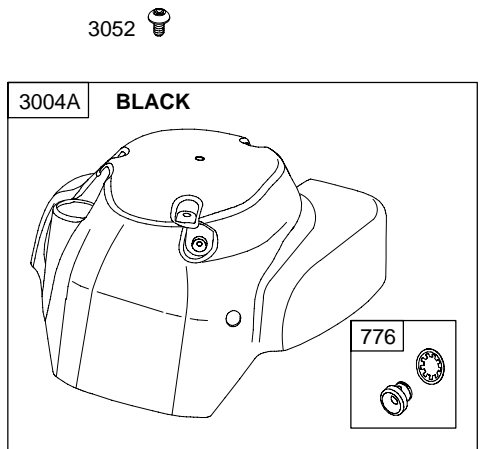

- 3051A
- 3077
- 703B

1019 LABEL KIT

1036 Emissions Label
EPA

1036A Emissions Label
California Two Star

1036B Emissions Label
California One Star

3051

305

332

3004B
CAMOUFLAGE

334