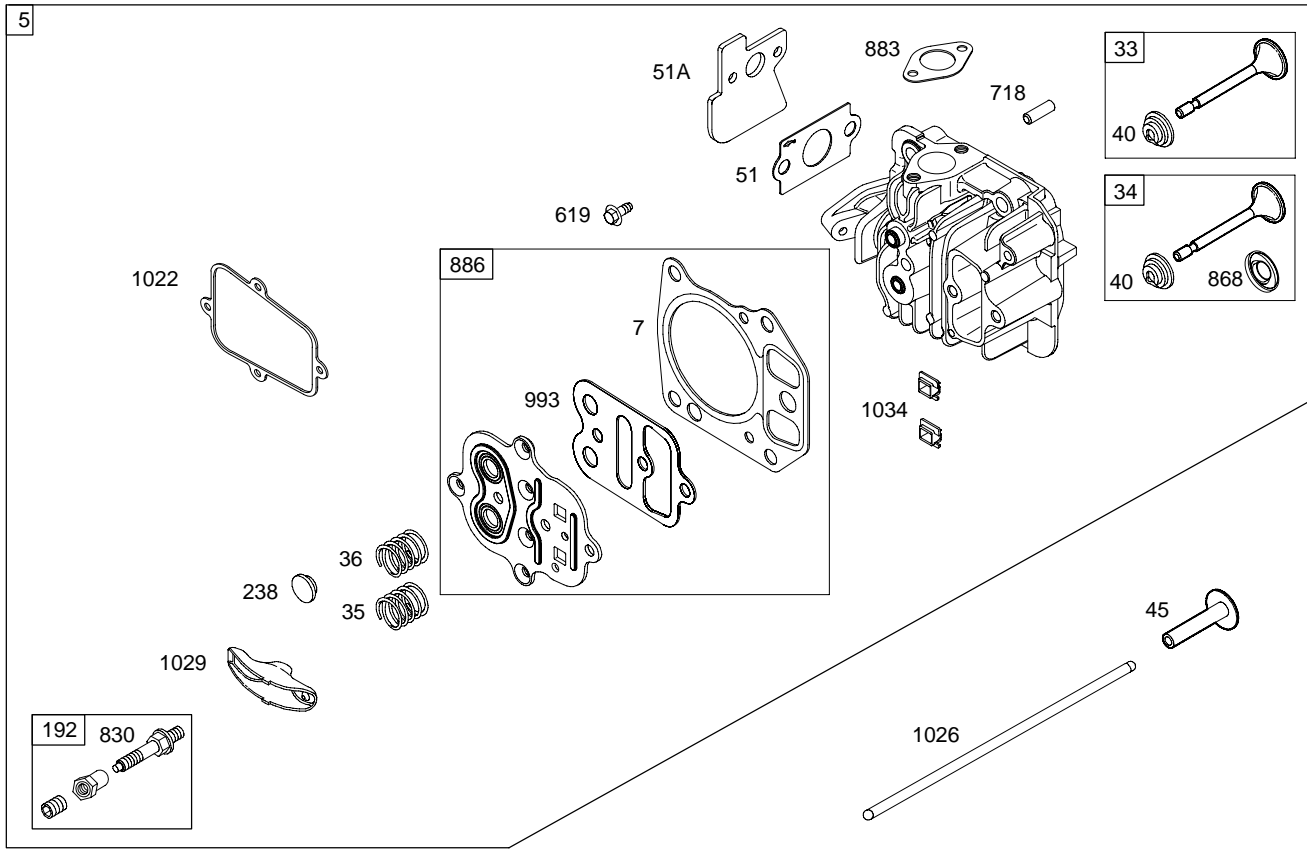

FORM MS-5131-08/31/2005
REPLACES FORM MS-5131-06/27/2005
FILE IN SECT. 2 OF SERVICE MANUAL

AA0101

Illustrated Parts List

Model Series

AA0101

TYPE NUMBER
0001, 0005, 0020, 0025.

TABLE OF CONTENTS

- Blower Housing/Cowl 5
- Cam 2
- Carburetor 4
- Carburetor Kit/Gasket Sets 6
- Controls 4
- Crankcase Cover/Sump 2
- Crankshaft 2
- Cylinder 2
- Cylinder Head 3
- Engine Gasket Set 6
- Flywheel 5
- Fuel Line/Filter/Pump 4
- Fuel Tank 7
- Gearcase 9
- Handles/Transom 7
- Ignition 5
- Midsection 8
- Muffler 2
- Oil 2
- Piston 2
- Rewind 5
- Valves 3
- Valve Gasket Set 6

AA0101

1058 OPERATOR'S MANUAL

1330 REPAIR MANUAL

5131-2

Assemblies include all parts shown in frames.

08/31/2005

AA0101

WITHOUT REV LIMITER