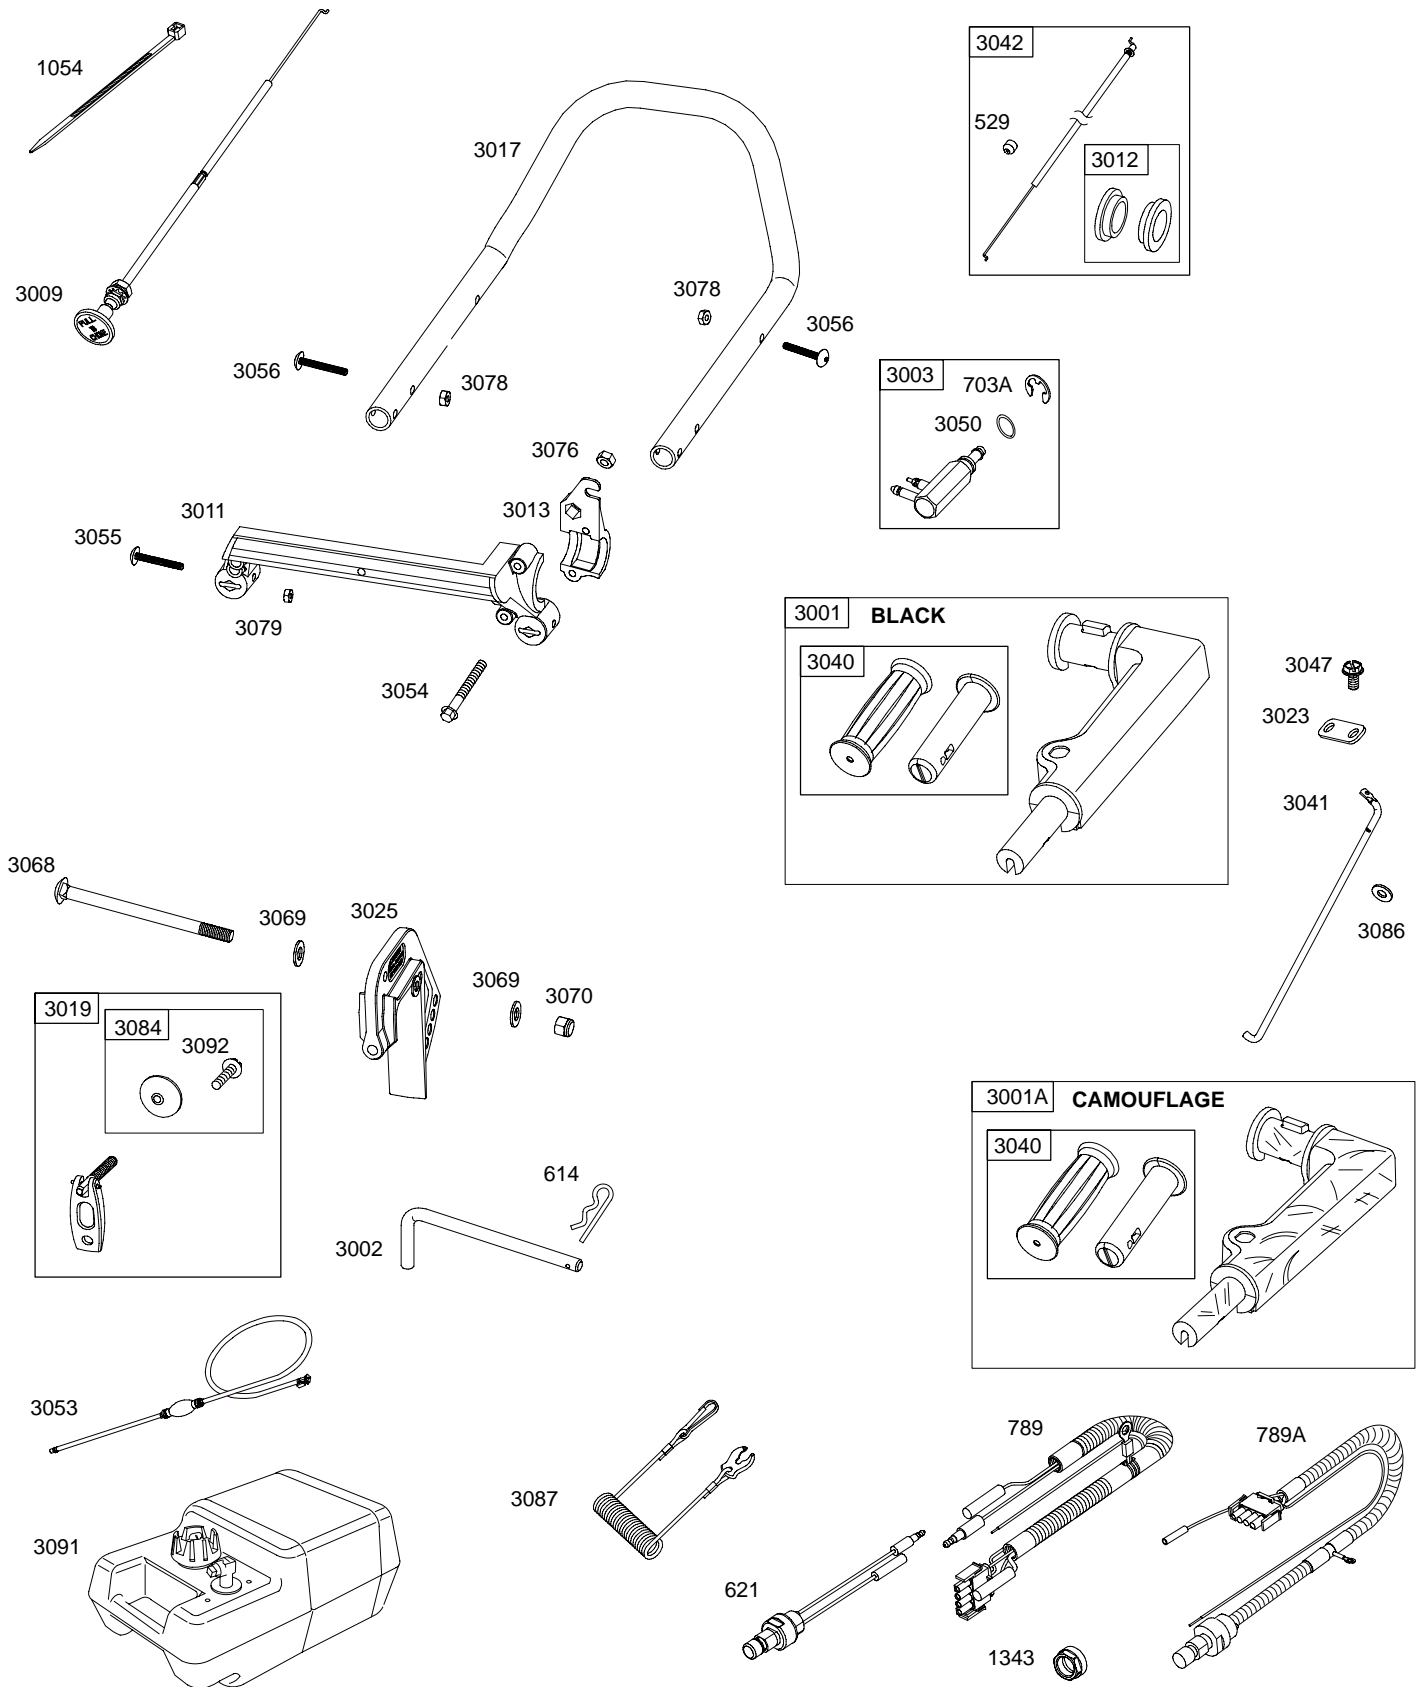

5131-7

Assemblies include all parts shown in frames.

08/31/2005