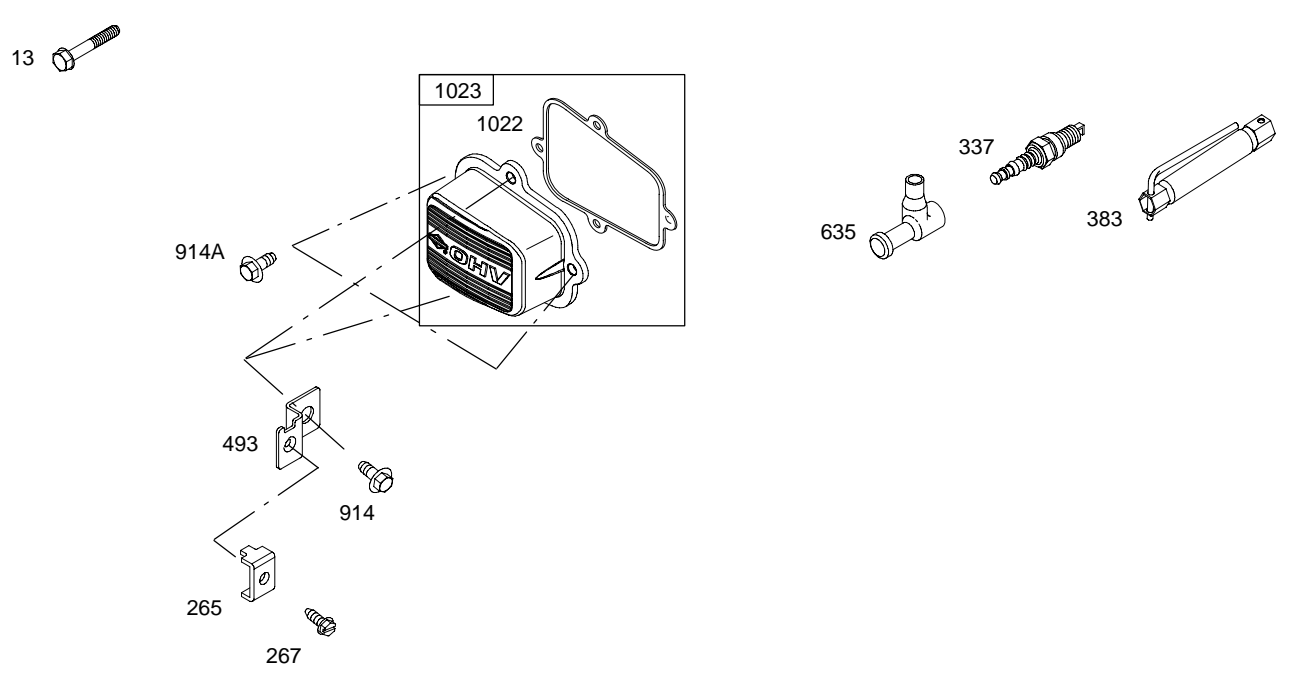

FORM MS-5131-08/31/2005
REPLACES FORM MS-5131-06/27/2005
FILE IN SECT. 2 OF SERVICE MANUAL

AA0101

Illustrated Parts List

Model Series

AA0101

TYPE NUMBER
0001, 0005, 0020, 0025.

TABLE OF CONTENTS

- Blower Housing/Cowl 5
- Cam 2
- Carburetor 4
- Carburetor Kit/Gasket Sets 6
- Controls 4
- Crankcase Cover/Sump 2
- Crankshaft 2
- Cylinder 2
- Cylinder Head 3
- Engine Gasket Set 6
- Flywheel 5
- Fuel Line/Filter/Pump 4
- Fuel Tank 7
- Gearcase 9
- Handles/Transom 7
- Ignition 5
- Midsection 8
- Muffler 2
- Oil 2
- Piston 2
- Rewind 5
- Valves 3
- Valve Gasket Set 6

AA0101

1058 OPERATOR'S MANUAL

1330 REPAIR MANUAL

5131-2

Assemblies include all parts shown in frames.

08/31/2005

AA0101

WITHOUT REV LIMITER