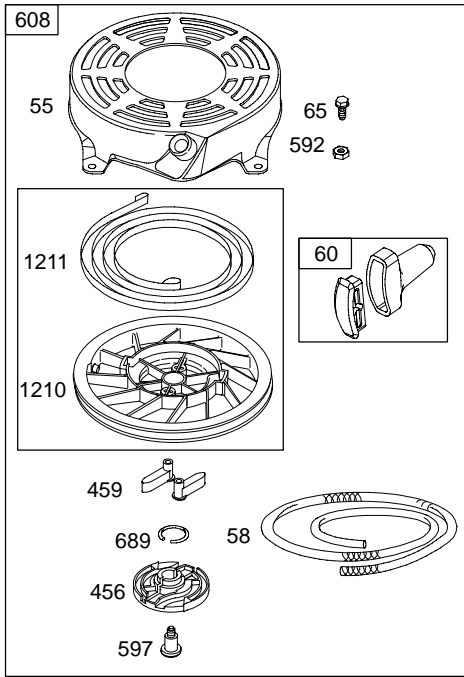

- 3051A
- 3077
- 703B