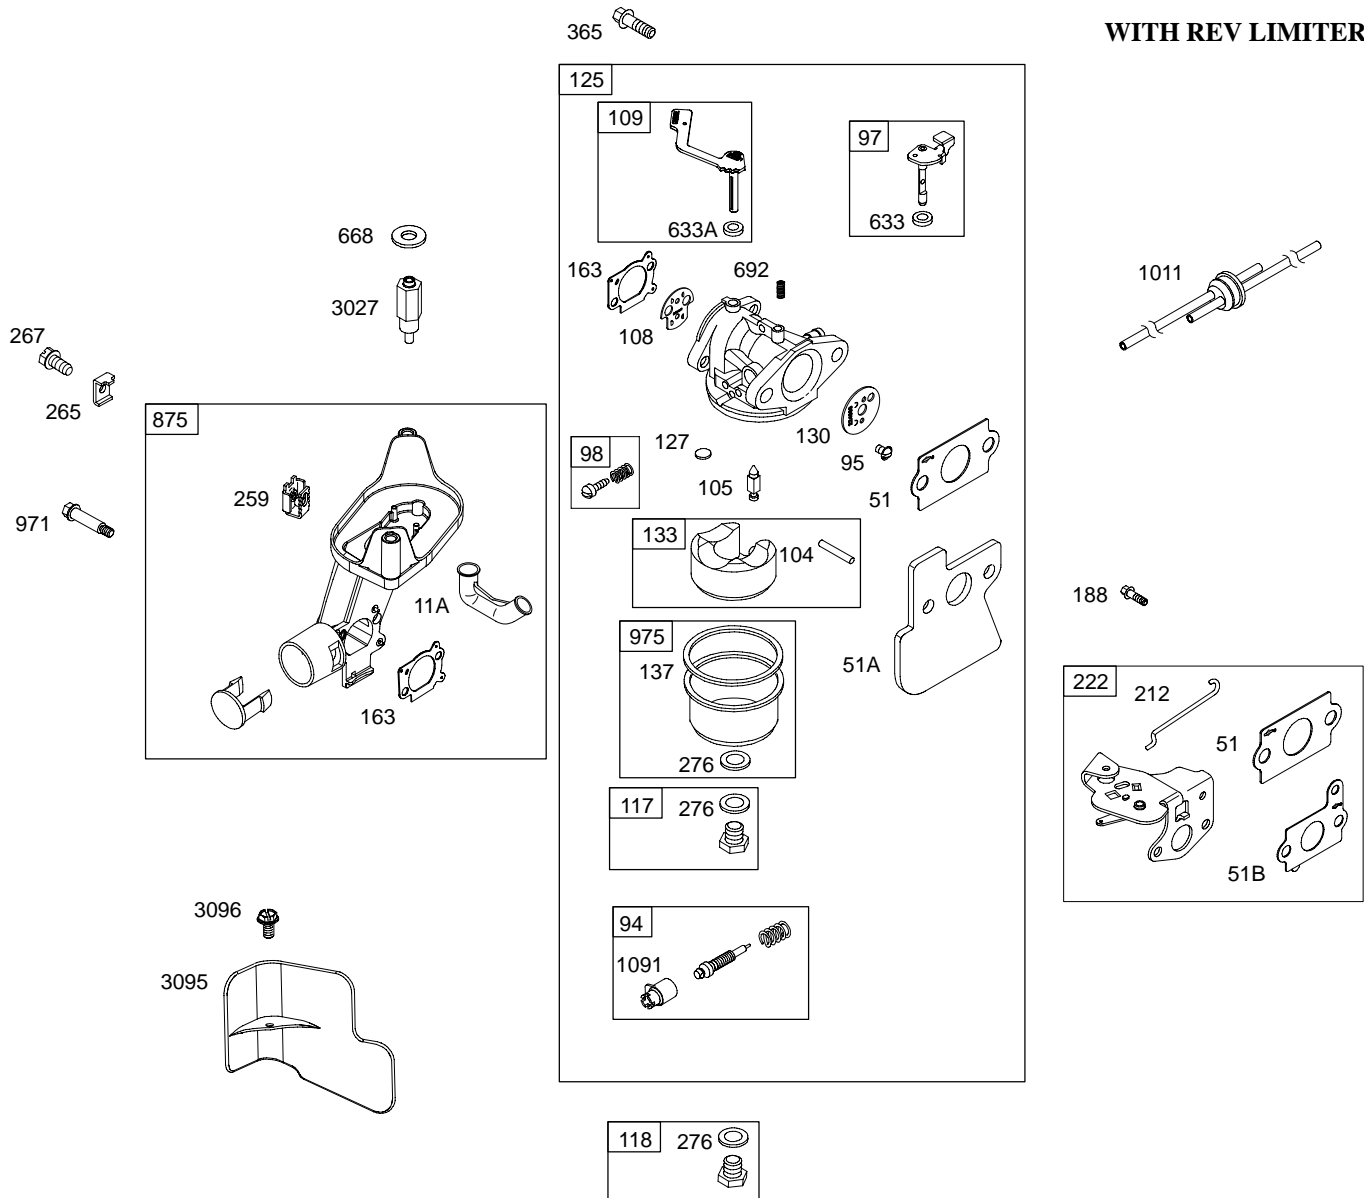

WITH REV LIMITER