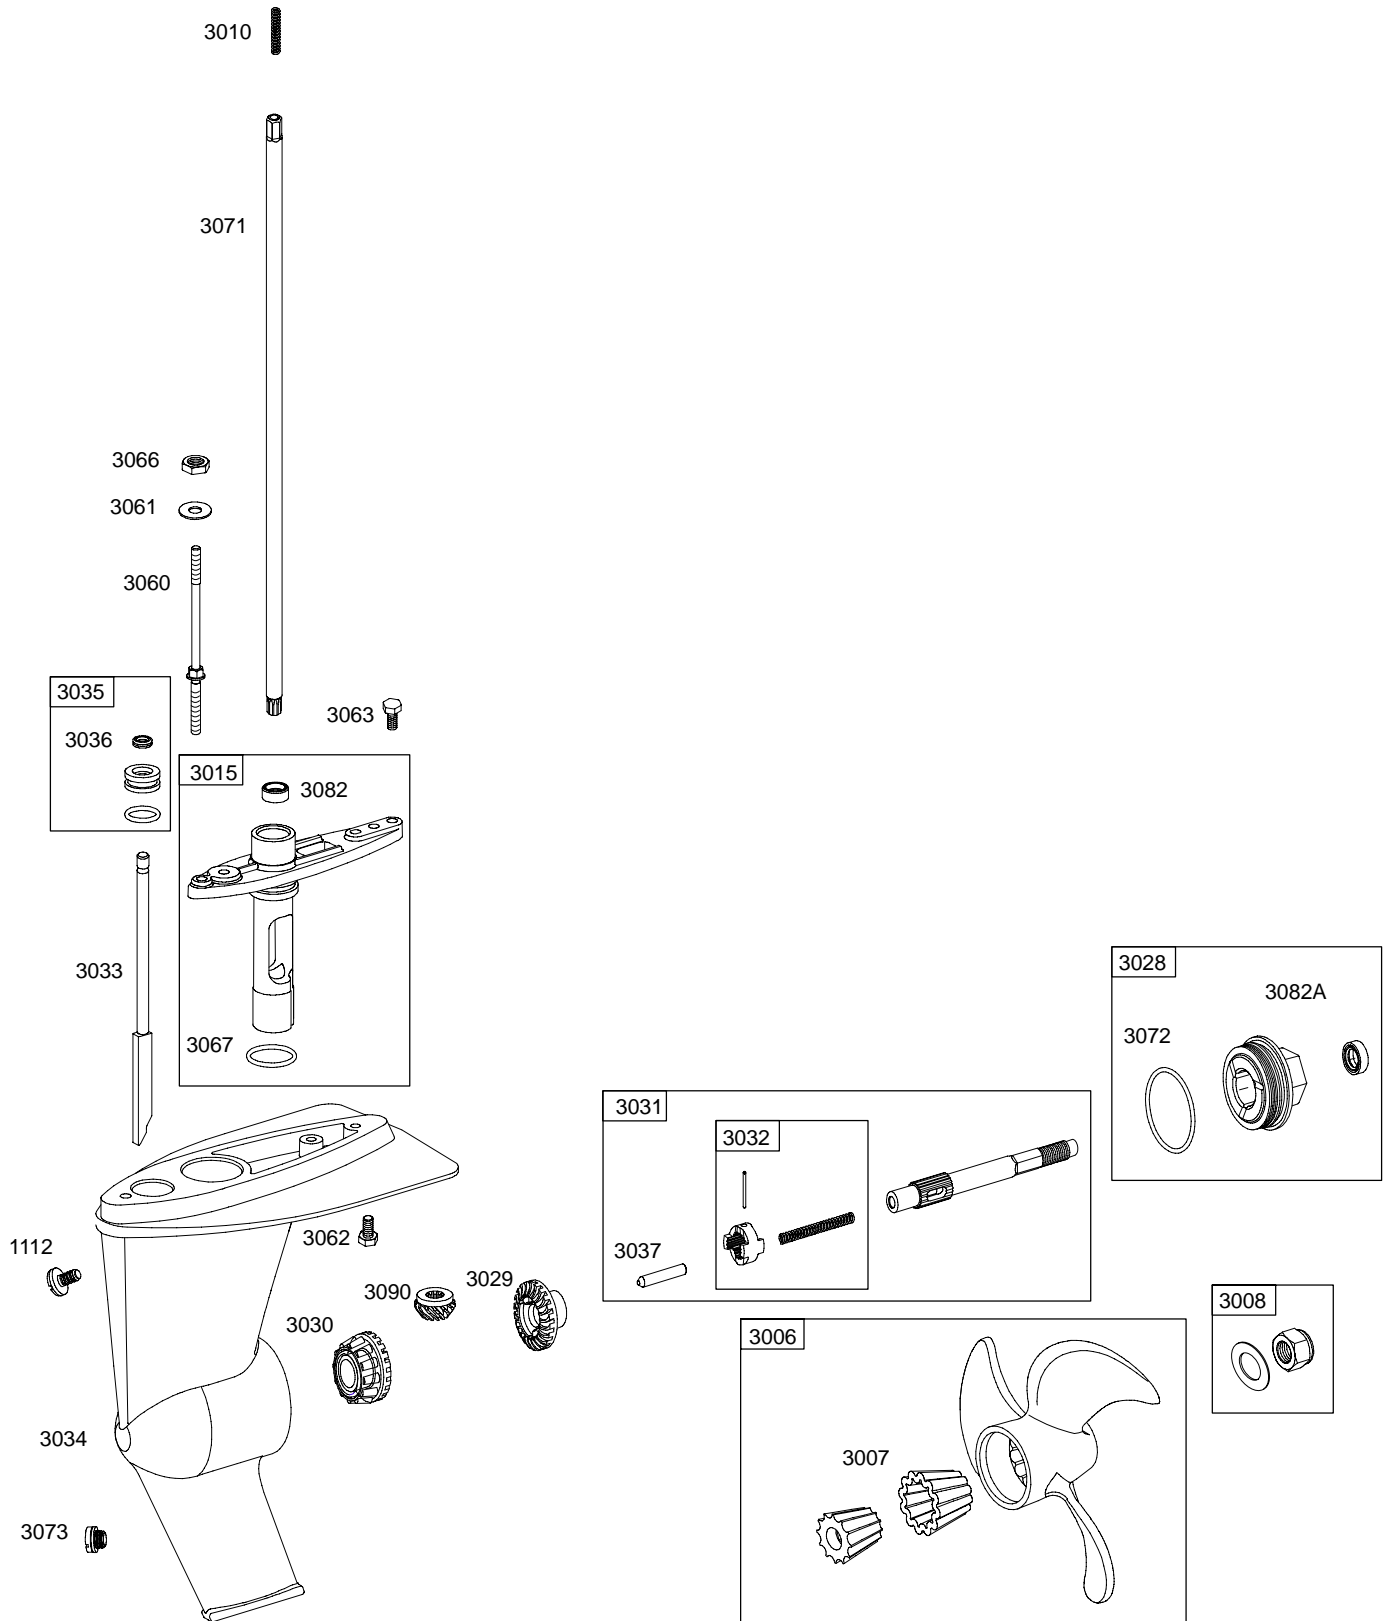

AA0101

REF. NO.	PART NO.	DESCRIPTION	REF. NO.	PART NO.	DESCRIPTION	REF. NO.	PART NO.	DESCRIPTION
1	697893	Cylinder Assembly	29	499424	Rod-Connecting	146	690979	Key-Timing (Used Before Code Date 04060900).
2	399269	Kit-Bushing/Seal (Magneto Side)	32	691664	Screw (Connecting Rod) (1" Long)	163	691894	Gasket-Air Cleaner
3	299819	Seal-Oil (Magneto Side)	32A	695759	Screw (Connecting Rod) (1 1/2" Long)	186	861190	Connector-Hose
4	696340	Sump-Engine	33	499642	Valve-Exhaust	187	691050	Line-Fuel (Cut To Required Length)
5	695276	Head-Cylinder	34	499641	Valve-Intake	187A	697895	Line-Fuel (Molded)
7	697230	Gasket-Cylinder Head	35	691304	Spring-Valve (Intake)	188	691147	Screw (Control Bracket)
8	495786	Breather Assembly	36	691304	Spring-Valve (Exhaust)	192	694543	Adjuster-Rocker Arm
9	699833	Gasket-Breather	37	694086	Guard-Flywheel	212	861184	Link-Throttle
10	691125	Screw (Breather Assembly)	40	692194	Retainer-Valve	222	861183	Bracket-Control
11	499675	Tube-Breather	45	690977	Tappet-Valve	238	691300	Cap-Valve
11A	692937	Tube-Breather	46	694039	Camshaft	240	394358	Filter-Fuel
12	692232	Gasket-Crankcase	47	697732	Slinger-Oil	259	691189	Bracket-Casing Clamp
13	691137	Screw (Cylinder Head)	51	697735	Gasket-Intake	265	691024	Clamp-Casing (Throttle Cable)
15	691680	Plug-Oil Drain	51A	699144	Gasket-Intake (Contains 2)	267	691044	Screw (Casing Clamp)
16	692824	Crankshaft	51B	692668	Gasket-Intake	276	271716	Washer-Sealing
20	399781	Seal-Oil (PTO Side)	55	691421	Housing-Rewind Starter	287	690940	Screw (Dipstick Tube)
22	691092	Screw (Crankcase Cover/Sump)	58	693389	Rope-Starter (Cut To Required Length)	300	699769	Muffler
23	699488	Flywheel	60	697742	Grip-Starter Rope	304	861188	Housing-Blower
24	222698	Key-Flywheel	65	690837	Screw (Rewind Starter)	305	691108	Screw (Blower Housing)
25	791968	Piston Assembly (Standard) (Used After Code Date 04040400).	78	691108	Screw (Flywheel Guard)	306	691232	Shield-Cylinder
		Note -----	94	697916	Kit-Idle Mixture	307	690345	Screw (Cylinder Shield)
		690021 Piston Assembly (Standard) (Used Before Code Date 04040500).	95	691636	Screw (Throttle Valve)	324	695161	Screen/Cup Assembly
		694168 Piston Assembly (.020" Oversize) (Used Before Code Date 04040500).	97	499682	Shaft-Throttle	332	690662	Nut (Flywheel)
			98	398185	Kit-Idle Speed	333	802574	Armature-Magneto
			104	691242	Pin-Float Hinge	334	691061	Screw (Magneto Armature)
			105	691782	Valve-Float Needle	337	692051	Plug-Spark
			108	691182	Valve-Choke	356	861294	Wire-Stop
			109	499681	Shaft-Choke	358	698156	Gasket Set-Engine
26	791969	Ring Set (Standard) (Used After Code Date 04040400).	111	861583	Pin-Retainer (Used After Code Date 03011900).	363	19069	Puller-Flywheel
		Note -----	117	697355	Jet-Main (Standard)	365	699143	Screw (Carburetor)
		499631 Ring Set (Standard) (Used Before Code Date 04040500).	118	694250	Jet-Main (High Altitude)	383	19374	Wrench-Spark Plug
		692786 Ring Set (.020" Oversize) (Used Before Code Date 04040500).	121	698155	Kit-Carburetor Overhaul	387	808656	Pump-Fuel
			125	697736	Carburetor	415	861217	Plug (Drive Shaft Housing)
			127	691739	Plug-Welch	456	692299	Plate-Pawl Friction
			130	691181	Valve-Throttle	459	281505	Ratchet-Pawl
27	691866	Lock-Piston Pin	133	398187	Float-Carburetor	480	691108	Screw (Tube Clamp)
28	499423	Pin-Piston	137	693981	Gasket-Float Bowl	493	861311	Bracket-Mounting (Valve Cover)
						523	698175	Dipstick (24 Ounces)