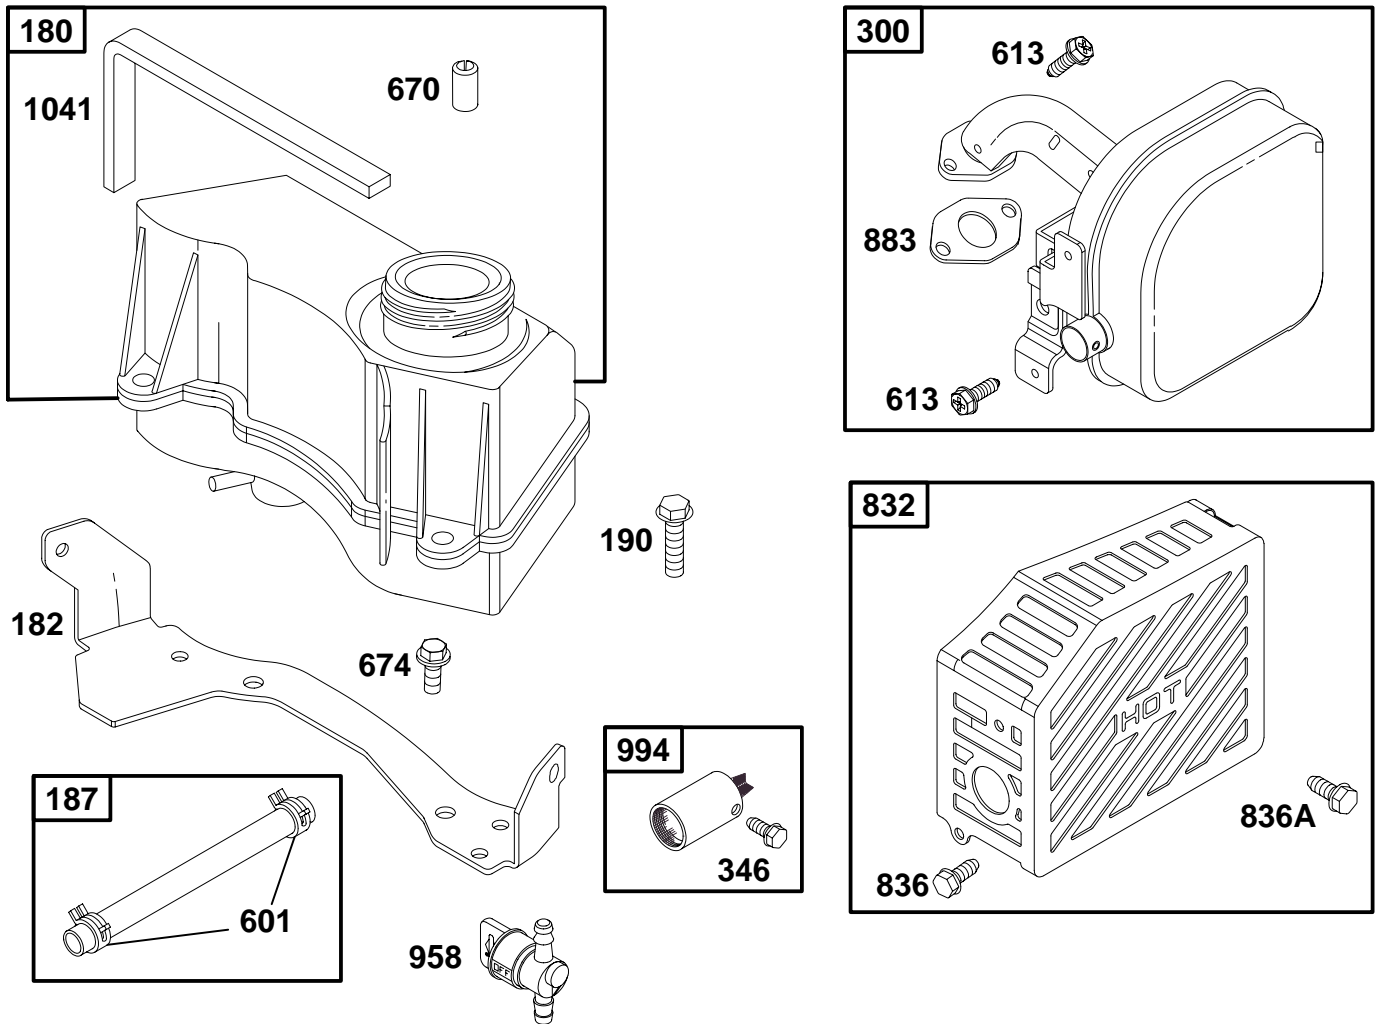

97700 to 97799

REF. NO.	PART NO.	DESCRIPTION	REF. NO.	PART NO.	DESCRIPTION	REF. NO.	PART NO.	DESCRIPTION
180	494022	Fuel Tank	613	690810	Screw	883	★272313	Exhaust Gasket
182	224394	Fuel Tank Bracket	670	494307	Fuel Tank Spacer	958	494768	Fuel Shut-Off Valve
187	296004	Fuel Line	674	692198	Screw	994	493662	Spark Arrester
190	94585	Screw	832	495909	Muffler Guard	1041	★	Foam Seal (Fuel Tank)
300	493691	Exhaust Muffler	836	690664	Screw			(Sold in Kit Only)
346	690661	Screw	836A	692198	Screw			
601	95162	Hose Clamp						

★ Included in Engine Gasket Set – Ref. No. 358.
● Included in Carburetor Overhaul Kit – Ref No. 121.

◆ Included in Carburetor Gasket Set – Ref. No. 977.