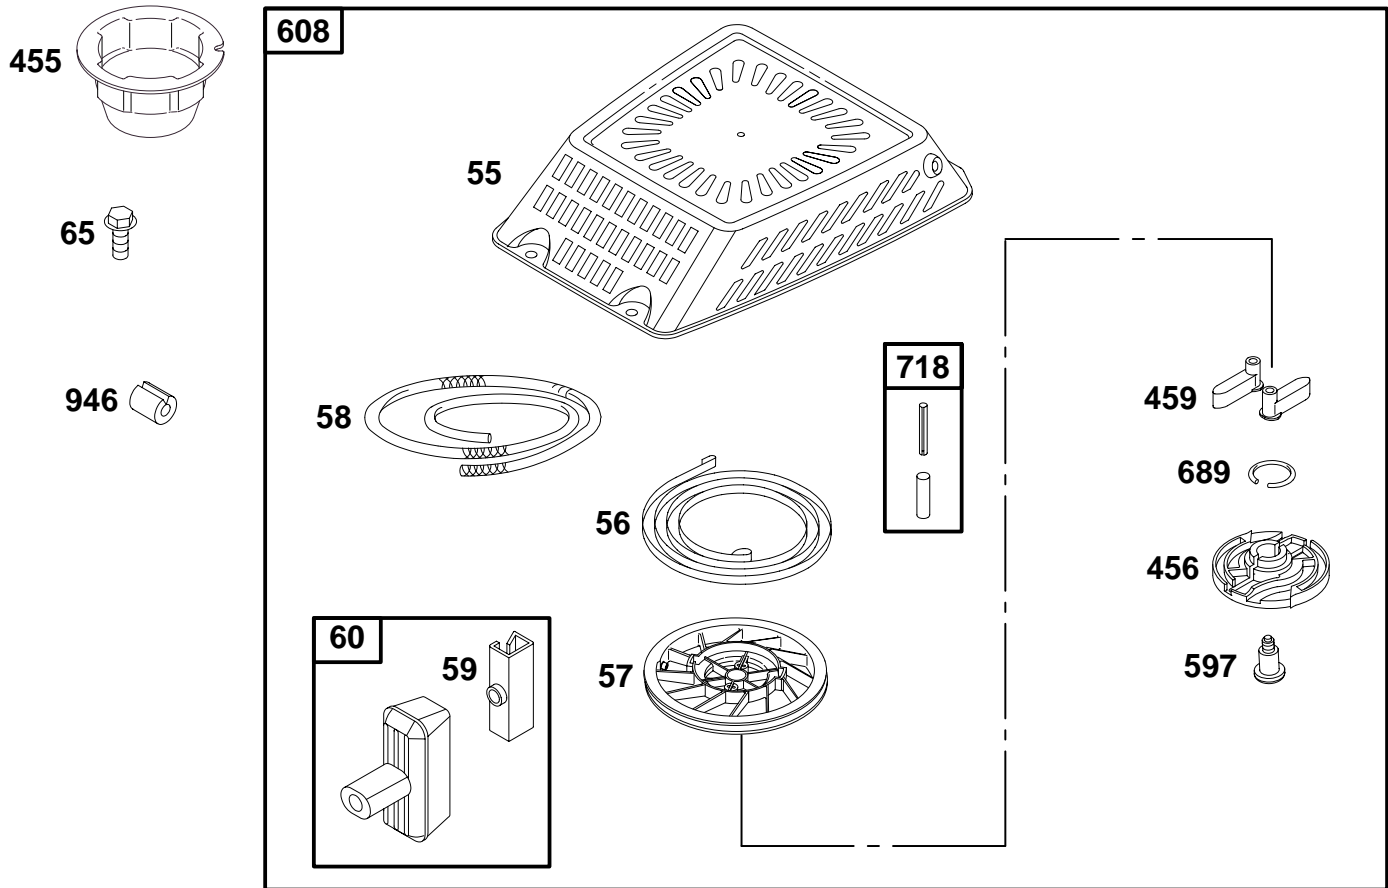

★ Included in Engine Gasket Set – Ref. No. 358.
● Included in Carburetor Overhaul Kit – Ref No. 121.

◆ Included in Carburetor Gasket Set – Ref. No. 977.

97700 to 97799

REF. NO.	PART NO.	DESCRIPTION	REF. NO.	PART NO.	DESCRIPTION	REF. NO.	PART NO.	DESCRIPTION
180	494022	Fuel Tank	613	690810	Screw	883	★272313	Exhaust Gasket
182	224394	Fuel Tank Bracket	670	494307	Fuel Tank Spacer	958	494768	Fuel Shut-Off Valve
187	296004	Fuel Line	674	692198	Screw	994	493662	Spark Arrester
190	94585	Screw	832	495909	Muffler Guard	1041	★	Foam Seal (Fuel Tank)
300	493691	Exhaust Muffler	836	690664	Screw			(Sold in Kit Only)
346	690661	Screw	836A	692198	Screw			
601	95162	Hose Clamp						

★ Included in Engine Gasket Set – Ref. No. 358.
● Included in Carburetor Overhaul Kit – Ref No. 121.

◆ Included in Carburetor Gasket Set – Ref. No. 977.

REF. NO.	PART NO.	DESCRIPTION	REF. NO.	PART NO.	DESCRIPTION	REF. NO.	PART NO.	DESCRIPTION
55	497960	Rewind Starter Housing (6 O'Clock)	58	280399	Starter Rope (Cut To Required Length)	597	691696	Screw
		Note	59	692594	Rewind Handle Insert	608	498146	Rewind Starter (6 O'Clock)
		498062 Rewind Starter Housing (9 O'Clock)	60	494212	Rewind Starter Handle			Note
56	498144	Pulley/Spring Assembly	65	692779	Screw			498147 Rewind Starter (9 O'Clock)
57	498144	Pulley/Spring Assembly	455	691219	Flywheel Cup	689	691855	Friction Spring
			456	692299	Pawl Friction Plate	718	493925	Locating Pin
			459	281505	Ratchet Pawl	946	691738	Rope Stop