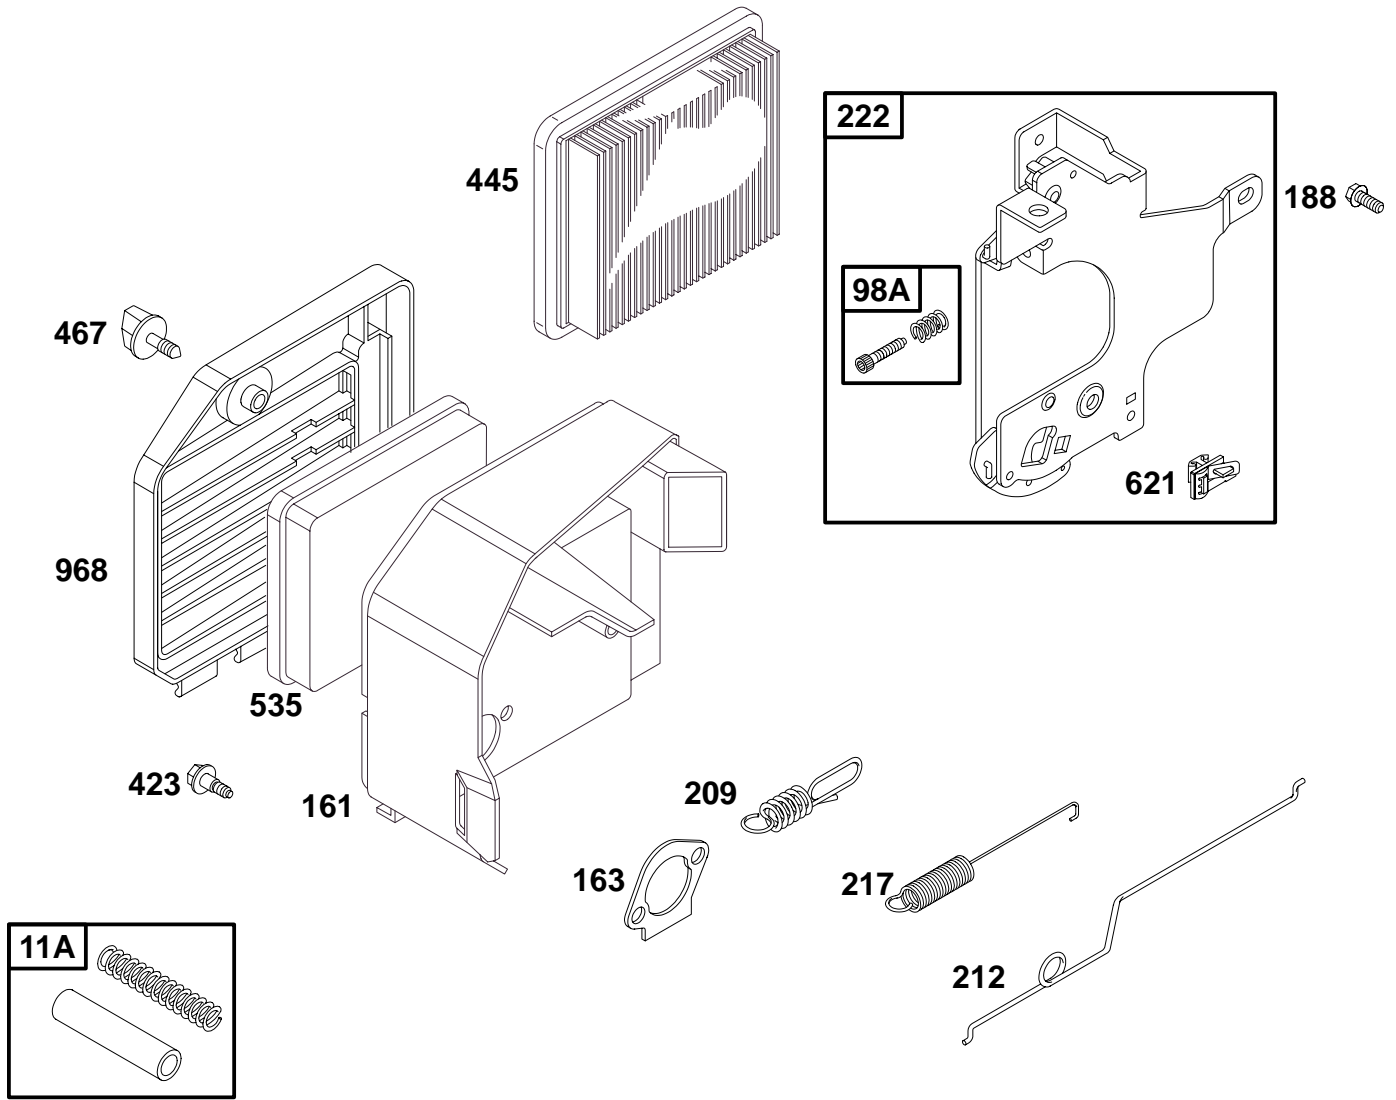

★ Included in Engine Gasket Set – Ref. No. 358.
● Included in Carburetor Overhaul Kit – Ref No. 121.

◆ Included in Carburetor Gasket Set – Ref. No. 977.

97700 to 97799

REF. NO.	PART NO.	DESCRIPTION	REF. NO.	PART NO.	DESCRIPTION	REF. NO.	PART NO.	DESCRIPTION
94	●493765	Idle Mixture Kit	117	498253	Main Jet	134	●398188	Needle/Seat Kit
94A	●497717	Idle Mixture Kit (Emissions Carburetor)			Note	137	●◆280492	Float Bowl Gasket
95	691636	Screw			497215	●◆271716	Sealing Washer	
97	493267	Throttle Shaft			(High Altitude)	365	94584	Screw
98	398185	Idle Speed Kit	122	●493669	Carburetor Spacer	708	◆●691321	Dust Seal
104	●691242	Float Hinge Pin	125	497721	Carburetor Assembly	955	493924	Carburetor Plug
108	692567	Choke Valve	127	●	Welch Plug (Sold in Kit Only)	975	493902	Float Bowl
109	493899	Choke Shaft	130	691181	Throttle Valve	1011	280786	Vent Tube
			133	398187	Carburetor Float	1039	●	Float Limiter (Sold in Kit Only)
						1091	●281425	Limiter Cap

★ Included in Engine Gasket Set – Ref. No. 358.
● Included in Carburetor Overhaul Kit – Ref No. 121.

◆ Included in Carburetor Gasket Set – Ref. No. 977.

97700 to 97799

REF. NO.	PART NO.	DESCRIPTION	REF. NO.	PART NO.	DESCRIPTION	REF. NO.	PART NO.	DESCRIPTION
11A	496753	Breather Tube	212	262709	Throttle Link	467	493307	Air Cleaner Knob
98A	493280	Idle Speed Kit	217	262717	Choke Return Spring	535	691315	Air Cleaner Foam Filter
161	493408	Air Cleaner Base	222	493539	Control Bracket	621	692310	Stop Switch
163	★272325	Air Cleaner Gasket	423	94577	Screw	968	281006	Air Cleaner Cover
188	692198	Screw	445	494245	Air Cleaner Cartridge Filter			
209	262735	Governor Spring						