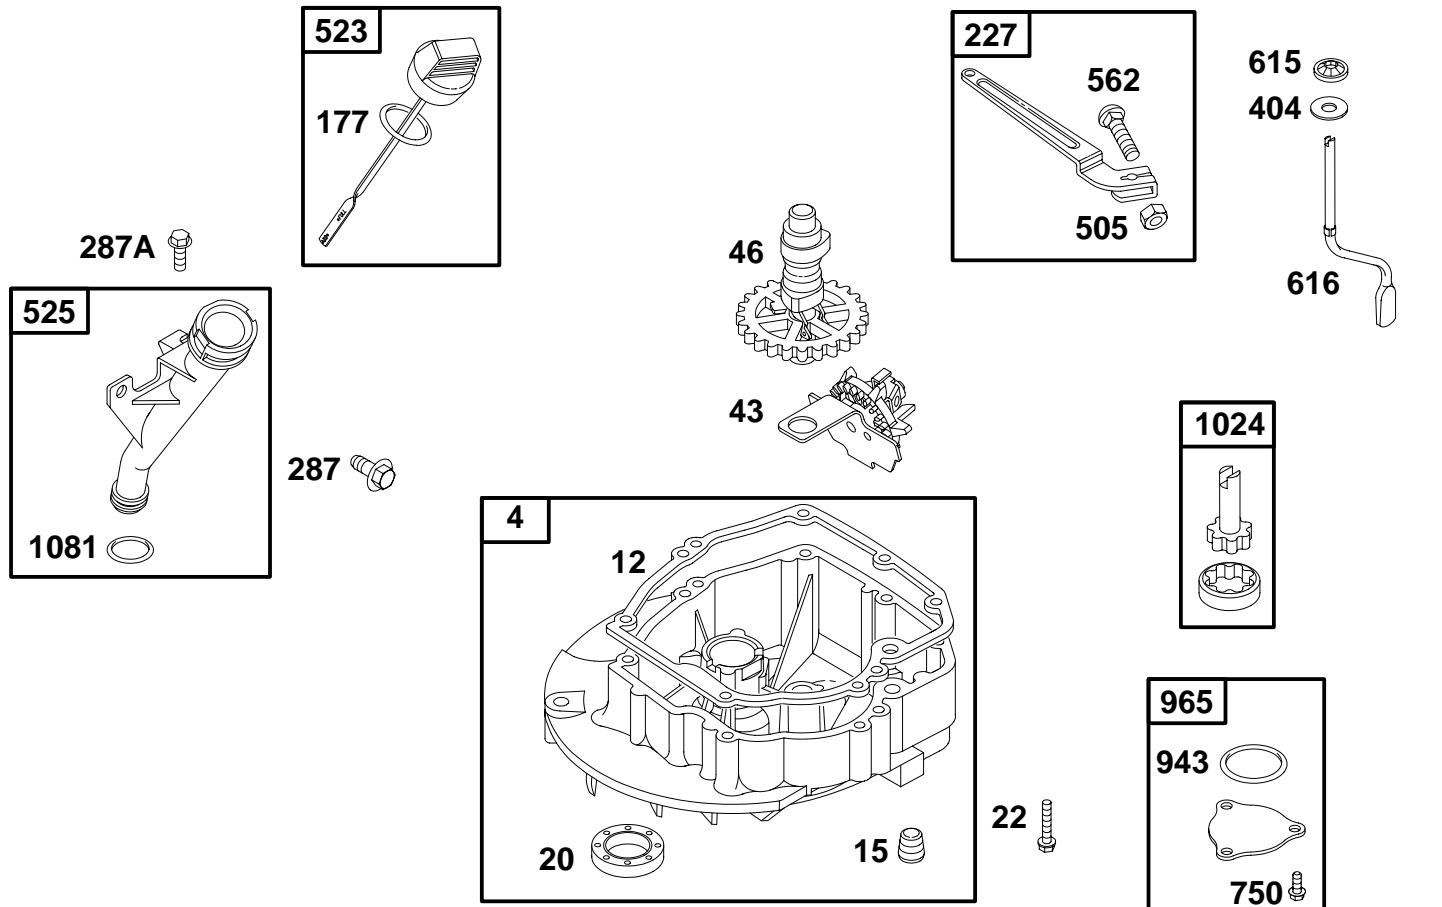

97700 to 97799

★ **REQUIRES SPECIAL TOOLS TO INSTALL. SEE REPAIR INSTRUCTION MANUAL.**

REF. NO.	PART NO.	DESCRIPTION	REF. NO.	PART NO.	DESCRIPTION	REF. NO.	PART NO.	DESCRIPTION
1	493787	Cylinder Assembly	40	262552	Valve Retainer	684	690345	Screw
3	★299819	Oil Seal (Magneto Side)	45	690977	Valve Tappet	718	230192	Locating Pin
5	493785	Cylinder Head	122	●493669	Carburetor Spacer	830	691095	Stud
7	★272314	Cylinder Head Gasket	192	691986	Rocker Arm Adjuster	868	★495773	Valve Seal
8	495786	Breather Assembly	238	262499	Valve Cap	871	262718	Guide Bushing
9	★272481	Breather Gasket	337	491055	Sparkplug	883	★272313	Exhaust Gasket
10	94650	Screw	584	692342	Breather Passage Cover	914	94576	Screw
11	691781	Breather Tube	585	★691879	Breather Passage Gasket	1022	★272323	Rocker Cover Gasket
13	690912	Screw	635	66538	Sparkplug Boot	1023	214108	Rocker Arm Cover
33	493778	Exhaust Valve	Note			1026	493527	Push Rod
34	493777	Intake Valve	692927 Sparkplug Boot Used on Type No(s). 0113.			1029	224111	Rocker Arm
35	262716	Valve Spring (Intake)				1034	224400	Push Rod Guide
36	262716	Valve Spring (Exhaust)						

★ Included in Engine Gasket Set – Ref. No. 358.

● Included in Carburetor Overhaul Kit – Ref No. 121.

◆ Included in Carburetor Gasket Set – Ref. No. 977.

97700 to 97799

REF. NO.	PART NO.	DESCRIPTION	REF. NO.	PART NO.	DESCRIPTION	REF. NO.	PART NO.	DESCRIPTION
4	493901	Engine Sump	287	692198	Screw	562	691119	Bolt
12	★272324	Crankcase Gasket	287A	94582	Screw	615	690340	Governor Shaft Retainer
15	691680	Oil Drain Plug	404	690272	Washer	616	691306	Governor Crank
20	★399781	Oil Seal (PTO Side)	505	691251	Nut	750	692198	Screw
22	691092	Screw	523	692953	Dipstick	943	★280891	O-Ring Seal
43	493719	Governor/Oil Slinger	525	494194	Dipstick Tube	965	492756	Oil Pump Cover
46	493310	Camshaft	Note			1024	493884	Oil Pump
177	★691031	O-Ring Seal	494195 Dipstick Tube (With Brake)			1081	★692296	O-Ring Seal
227	690783	Governor Control Lever						