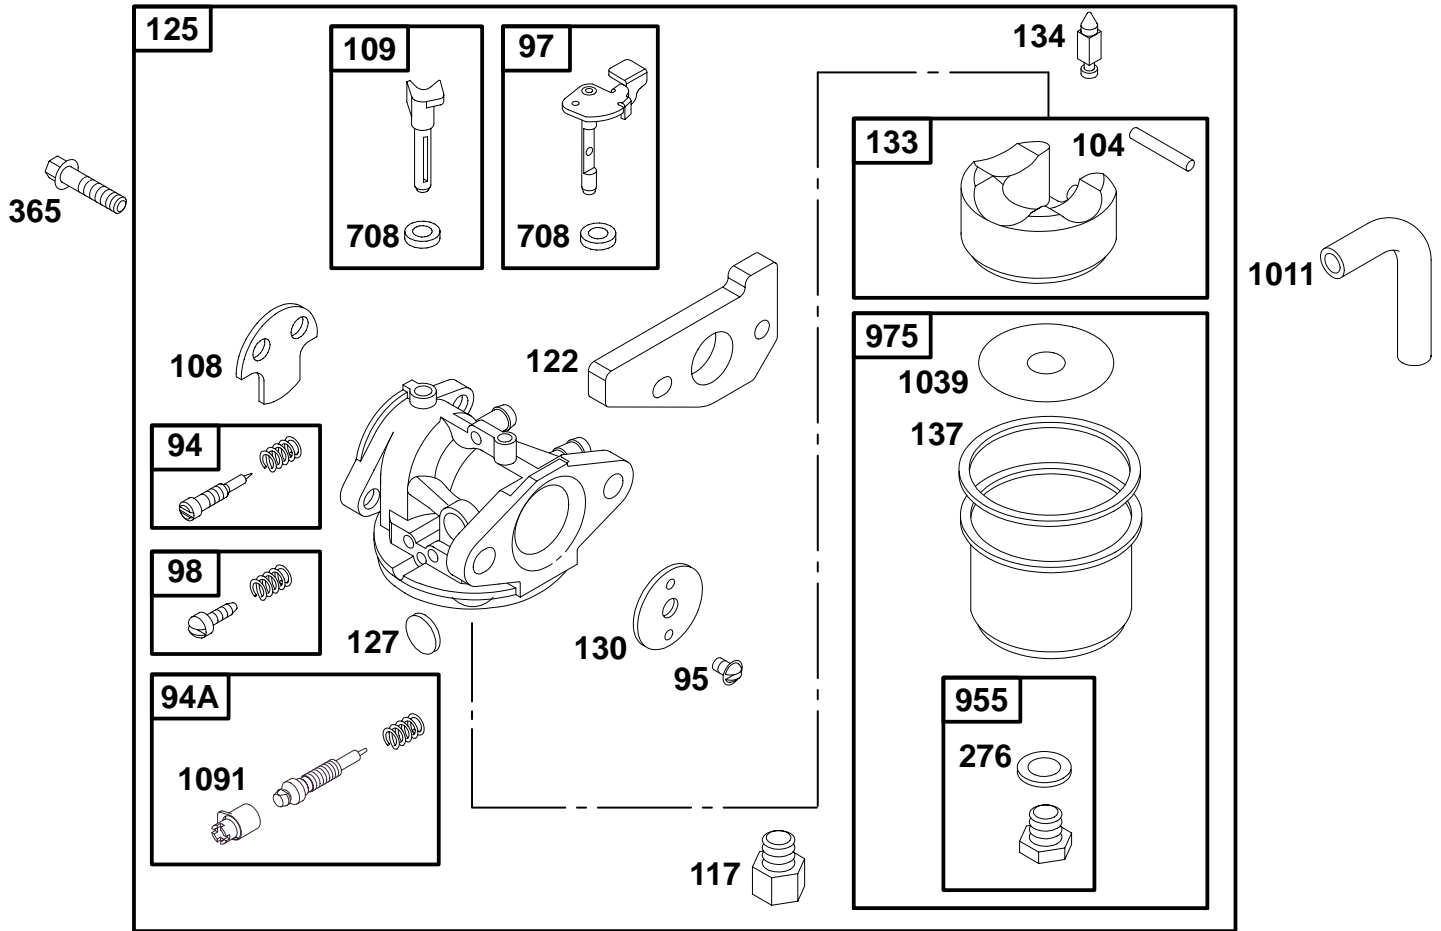

★ Included in Engine Gasket Set – Ref. No. 358.
● Included in Carburetor Overhaul Kit – Ref No. 121.

◆ Included in Carburetor Gasket Set – Ref. No. 977.

97700 to 97799

REF. NO.	PART NO.	DESCRIPTION	REF. NO.	PART NO.	DESCRIPTION	REF. NO.	PART NO.	DESCRIPTION
16	493726	Crankshaft Used on Type No(s). 0112, 0114, 0115, 0116, 0118, 0119, 0120, 0121, 0122, 0318, 0319, 0320, 0321, 0322, 0323, 0324, 3101, 3110.	25	493781	Piston Assembly (Standard) ———— Note ———— 495267 Piston Assembly (.010 O.S.) 495269 Piston Assembly (.020 O.S.) 495271 Piston Assembly (.030 O.S.)	27	262514	Piston Pin Lock
		26			493782			Ring Set (Standard) ———— Note ———— 495268 Ring Set (.010 O.S.) 495270 Ring Set (.020 O.S.) 495272 Ring Set (.030 O.S.)
			Note 493725 Crankshaft Used on Type No(s). 0101, 0102, 0110, 0111, 0113, 0310, 0311, 0313.					29
						32	691664	Screw
						146	690979	Timing Key
						741	691830	Timing Gear

★ Included in Engine Gasket Set – Ref. No. 358.
● Included in Carburetor Overhaul Kit – Ref No. 121.

◆ Included in Carburetor Gasket Set – Ref. No. 977.

97700 to 97799

REF. NO.	PART NO.	DESCRIPTION	REF. NO.	PART NO.	DESCRIPTION	REF. NO.	PART NO.	DESCRIPTION
94	●493765	Idle Mixture Kit	117	498253	Main Jet	134	●398188	Needle/Seat Kit
94A	●497717	Idle Mixture Kit (Emissions Carburetor)			Note	137	●◆280492	Float Bowl Gasket
95	691636	Screw			497215	●◆271716	Sealing Washer	
97	493267	Throttle Shaft			(High Altitude)	365	94584	Screw
98	398185	Idle Speed Kit	122	●493669	Carburetor Spacer	708	◆●691321	Dust Seal
104	●691242	Float Hinge Pin	125	497721	Carburetor Assembly	955	493924	Carburetor Plug
108	692567	Choke Valve	127	●	Welch Plug (Sold in Kit Only)	975	493902	Float Bowl
109	493899	Choke Shaft	130	691181	Throttle Valve	1011	280786	Vent Tube
			133	398187	Carburetor Float	1039	●	Float Limiter (Sold in Kit Only)
						1091	●281425	Limiter Cap