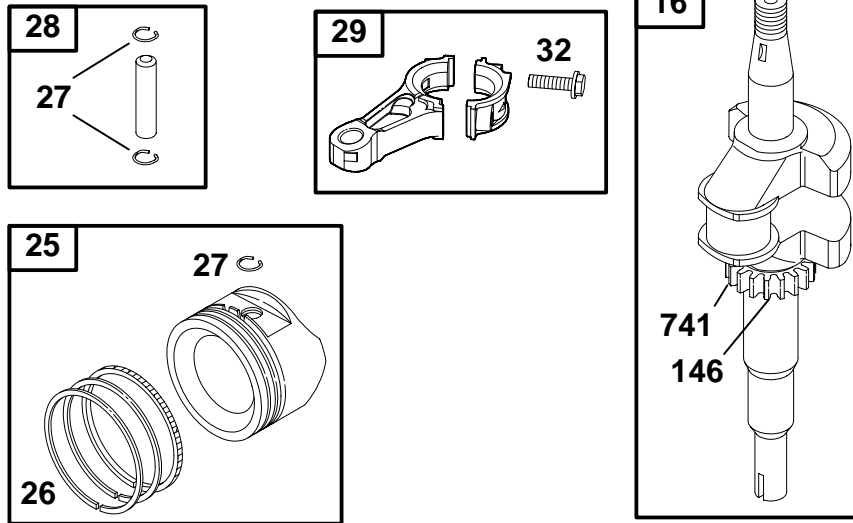

★ Included in Engine Gasket Set – Ref. No. 358.

● Included in Carburetor Overhaul Kit – Ref No. 121.

◆ Included in Carburetor Gasket Set – Ref. No. 977.

97700 to 97799

REF. NO.	PART NO.	DESCRIPTION	REF. NO.	PART NO.	DESCRIPTION	REF. NO.	PART NO.	DESCRIPTION
4	493901	Engine Sump	287	692198	Screw	562	691119	Bolt
12	★272324	Crankcase Gasket	287A	94582	Screw	615	690340	Governor Shaft Retainer
15	691680	Oil Drain Plug	404	690272	Washer	616	691306	Governor Crank
20	★399781	Oil Seal (PTO Side)	505	691251	Nut	750	692198	Screw
22	691092	Screw	523	692953	Dipstick	943	★280891	O-Ring Seal
43	493719	Governor/Oil Slinger	525	494194	Dipstick Tube	965	492756	Oil Pump Cover
46	493310	Camshaft	Note			1024	493884	Oil Pump
177	★691031	O-Ring Seal	494195 Dipstick Tube (With Brake)			1081	★692296	O-Ring Seal
227	690783	Governor Control Lever						

★ Included in Engine Gasket Set – Ref. No. 358.
● Included in Carburetor Overhaul Kit – Ref No. 121.

◆ Included in Carburetor Gasket Set – Ref. No. 977.

97700 to 97799

REF. NO.	PART NO.	DESCRIPTION	REF. NO.	PART NO.	DESCRIPTION	REF. NO.	PART NO.	DESCRIPTION
16	493726	Crankshaft Used on Type No(s). 0112, 0114, 0115, 0116, 0118, 0119, 0120, 0121, 0122, 0318, 0319, 0320, 0321, 0322, 0323, 0324, 3101, 3110.	25	493781	Piston Assembly (Standard) ———— Note ———— 495267 Piston Assembly (.010 O.S.) 495269 Piston Assembly (.020 O.S.) 495271 Piston Assembly (.030 O.S.)	27	262514	Piston Pin Lock
		26			493782			Ring Set (Standard) ———— Note ———— 495268 Ring Set (.010 O.S.) 495270 Ring Set (.020 O.S.) 495272 Ring Set (.030 O.S.)
			Note 493725 Crankshaft Used on Type No(s). 0101, 0102, 0110, 0111, 0113, 0310, 0311, 0313.					29
						32	691664	Screw
						146	690979	Timing Key
						741	691830	Timing Gear