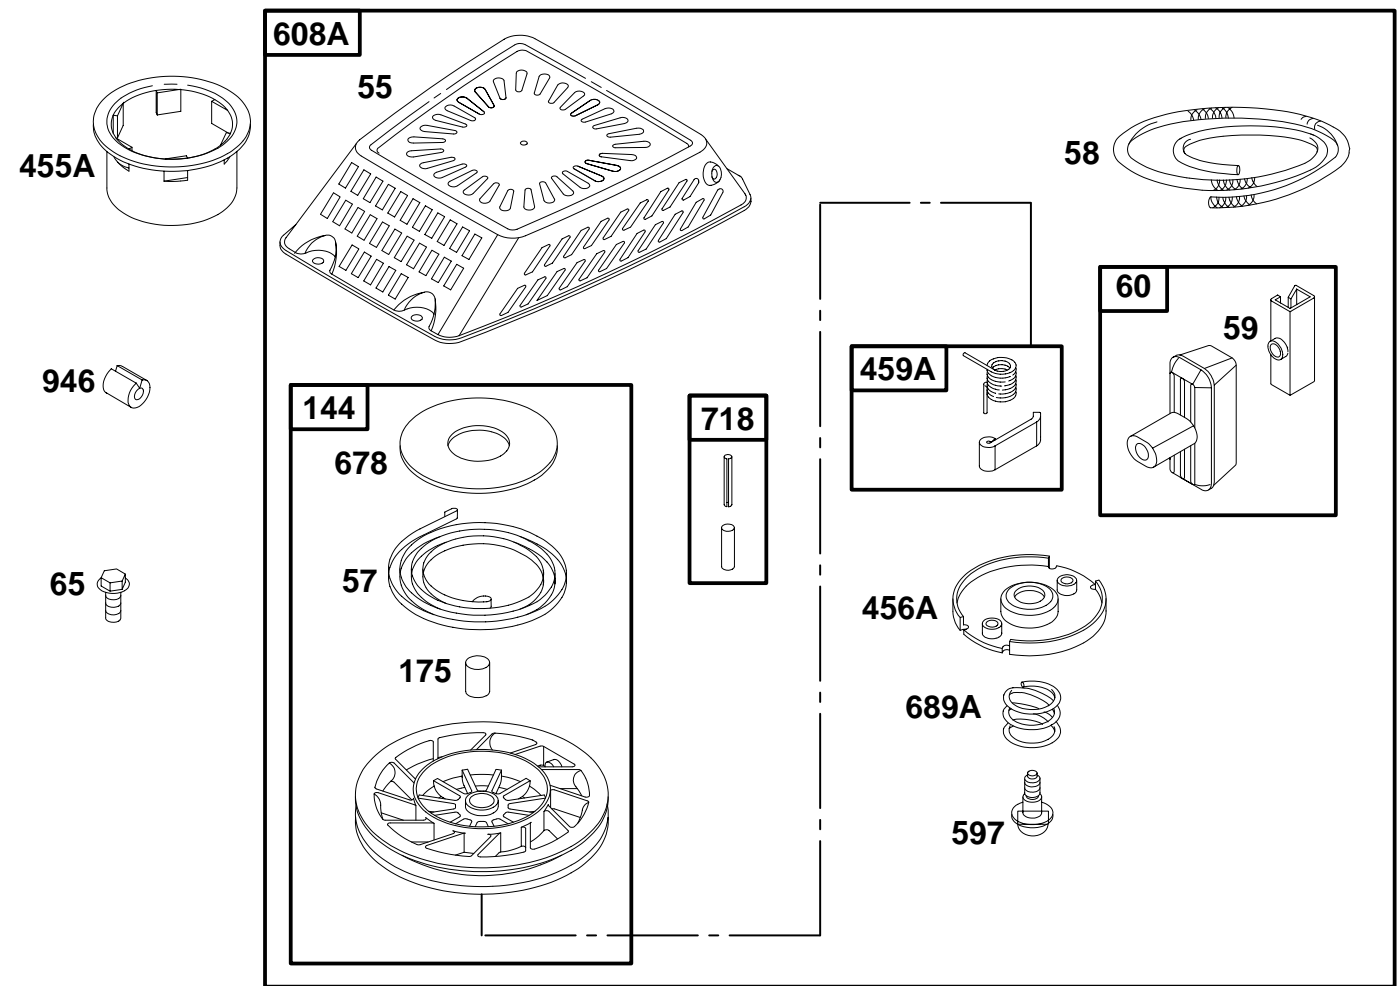

★ Included in Engine Gasket Set – Ref. No. 358.
● Included in Carburetor Overhaul Kit – Ref No. 121.

◆ Included in Carburetor Gasket Set – Ref. No. 977.

REF. NO.	PART NO.	DESCRIPTION	REF. NO.	PART NO.	DESCRIPTION	REF. NO.	PART NO.	DESCRIPTION
55	497960	Rewind Starter Housing (6 O'Clock)	58	280399	Starter Rope (Cut To Required Length)	597	691696	Screw
		Note	59	692594	Rewind Handle Insert	608	498146	Rewind Starter (6 O'Clock)
		498062 Rewind Starter Housing (9 O'Clock)	60	494212	Rewind Starter Handle			Note
56	498144	Pulley/Spring Assembly	65	692779	Screw			498147 Rewind Starter (9 O'Clock)
57	498144	Pulley/Spring Assembly	455	691219	Flywheel Cup	689	691855	Friction Spring
			456	692299	Pawl Friction Plate	718	493925	Locating Pin
			459	281505	Ratchet Pawl	946	691738	Rope Stop

★ Included in Engine Gasket Set – Ref. No. 358.
● Included in Carburetor Overhaul Kit – Ref No. 121.

◆ Included in Carburetor Gasket Set – Ref. No. 977.

97700 to 97799

REF. NO.	PART NO.	DESCRIPTION	REF. NO.	PART NO.	DESCRIPTION	REF. NO.	PART NO.	DESCRIPTION
55	497960	Rewind Starter Housing (6 O'Clock)	59	692594	Insert Grip	608A	498146	Rewind Starter (6 O'Clock)
		Note _____	60	494212	Starter Rope Grip			_____ Note _____
		498062 Rewind Starter Housing (9 O'Clock)	65	692779	Screw			498147 Rewind Starter (9 O'Clock)
57	491889	Rewind Starter Spring	144	493824	Pulley/Spring Assembly	678	224278	Rewind Spacer
58	280399	Starter Rope (Cut To Required Length)	175	281179	Rewind Bushing	689A	262555	Friction Spring
			455A	224250	Flywheel Cup	718	493925	Locating Pin
			456A	224204	Pawl Friction Plate	946	691738	Rope Stop
			459A	492833	Ratchet Pawl			
			597	691696	Screw			