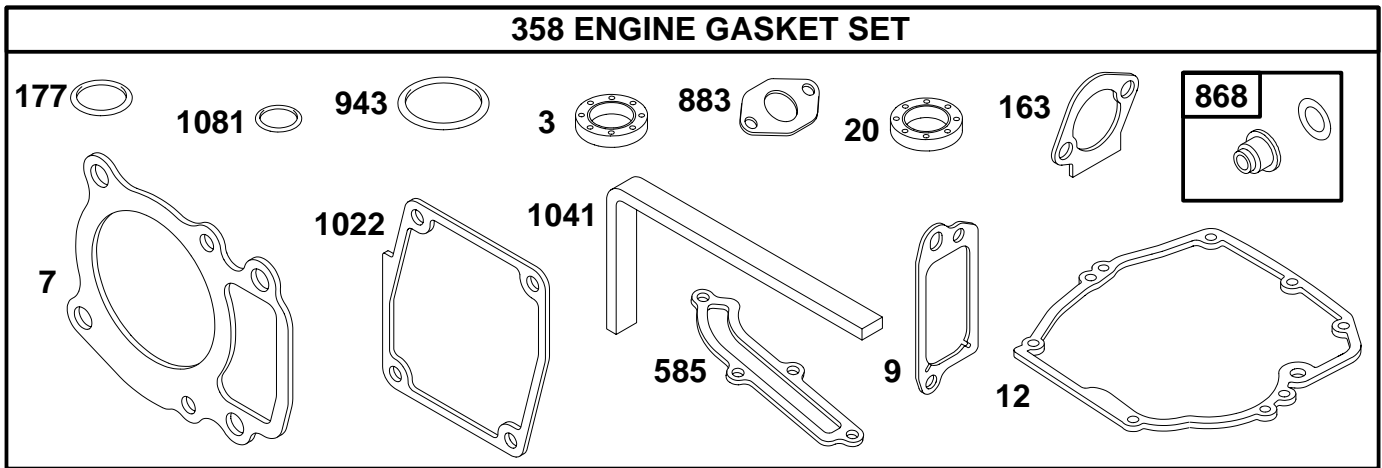

97700 to 97799

REF. NO.	PART NO.	DESCRIPTION	REF. NO.	PART NO.	DESCRIPTION	REF. NO.	PART NO.	DESCRIPTION
	3	★299819 Oil Seal (Magneto Side)		122	◆493669 Carburetor Spacer		868	★495773 Valve Seal
	7	★272314 Cylinder Head Gasket		127	● Welch Plug (Sold in Kit Only)		883	★272313 Exhaust Gasket
	9	★272481 Breather Gasket		134	◆398188 Needle/Seat Kit		943	★280891 O-Ring Seal
	12	★272324 Crankcase Gasket		137	◆280492 Float Bowl Gasket		977	498557 Carburetor Gasket Set
	20	★399781 Oil Seal (PTO Side)		163	★272325 Air Cleaner Gasket		1022	★272323 Rocker Cover Gasket
	94	◆493765 Idle Mixture Kit		177	★691031 O-Ring Seal		1039	● Float Limiter (Sold in Kit Only)
	94A	◆497717 Idle Mixture Kit (Emissions Carburetor)		276	◆271716 Sealing Washer		1041	★ Foam Seal (Fuel Tank) (Sold in Kit Only)
	104	◆691242 Float Hinge Pin		358	493783 Engine Gasket Set		1081	★692296 O-Ring Seal
	121	493917 Carburetor Overhaul Kit		585	★691879 Breather Passage Gasket		1091	◆281425 Limiter Cap
				708	◆691321 Dust Seal			

★ Included in Engine Gasket Set – Ref. No. 358.
● Included in Carburetor Overhaul Kit – Ref No. 121.

◆ Included in Carburetor Gasket Set – Ref. No. 977.