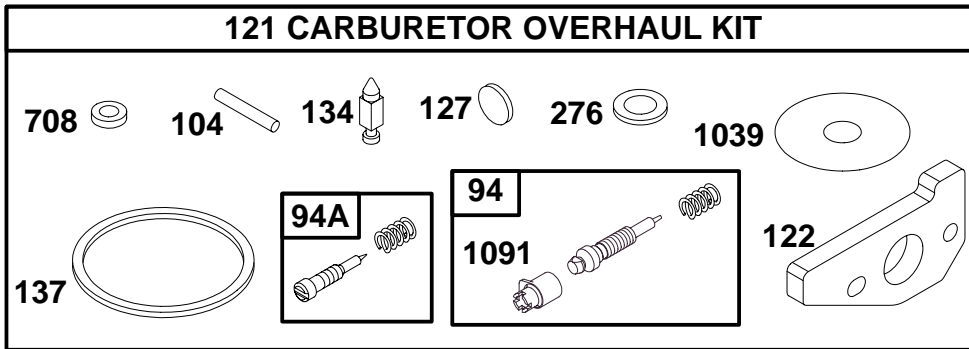

97700 to 97799

REF. NO.	PART NO.	DESCRIPTION	REF. NO.	PART NO.	DESCRIPTION	REF. NO.	PART NO.	DESCRIPTION
	3	★299819 Oil Seal (Magneto Side)		122	◆493669 Carburetor Spacer		868	★495773 Valve Seal
	7	★272314 Cylinder Head Gasket		127	● Welch Plug (Sold in Kit Only)		883	★272313 Exhaust Gasket
	9	★272481 Breather Gasket		134	◆398188 Needle/Seat Kit		943	★280891 O-Ring Seal
	12	★272324 Crankcase Gasket		137	◆280492 Float Bowl Gasket		977	498557 Carburetor Gasket Set
	20	★399781 Oil Seal (PTO Side)		163	★272325 Air Cleaner Gasket		1022	★272323 Rocker Cover Gasket
	94	◆493765 Idle Mixture Kit		177	★691031 O-Ring Seal		1039	● Float Limiter (Sold in Kit Only)
	94A	◆497717 Idle Mixture Kit (Emissions Carburetor)		276	◆271716 Sealing Washer		1041	★ Foam Seal (Fuel Tank) (Sold in Kit Only)
	104	◆691242 Float Hinge Pin		358	493783 Engine Gasket Set		1081	★692296 O-Ring Seal
	121	493917 Carburetor Overhaul Kit		585	★691879 Breather Passage Gasket		1091	◆281425 Limiter Cap
				708	◆691321 Dust Seal			

★ Included in Engine Gasket Set – Ref. No. 358.
● Included in Carburetor Overhaul Kit – Ref No. 121.

◆ Included in Carburetor Gasket Set – Ref. No. 977.