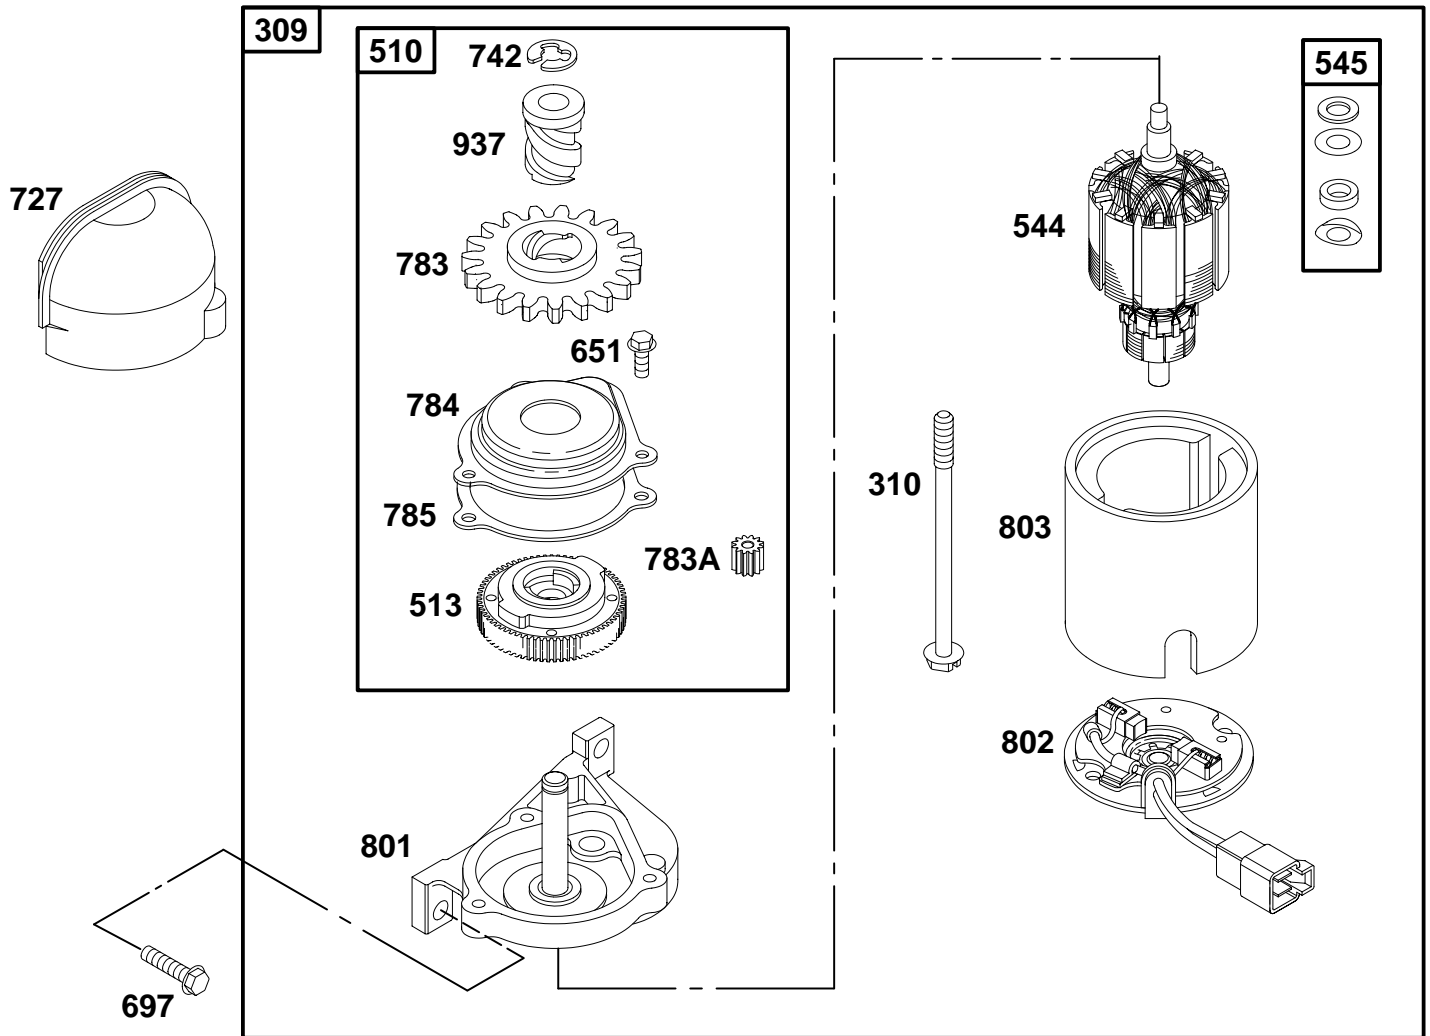

97700 to 97799

REF. NO.	PART NO.	DESCRIPTION	REF. NO.	PART NO.	DESCRIPTION	REF. NO.	PART NO.	DESCRIPTION
309	691376	Starter Motor	651	691660	Screw	784	692341	Starter Gear Cover
310	692327	Screw	697	691127	Screw	785	692352	Starter Cover Gasket
510	494147	Starter Drive	727	281022	Starter Drive Cover	801	690782	Drive Cap
513	692358	Drive Clutch	742	93941	E-Ring Retainer	802	690787	End Cap
544	690786	Starter Armature	783	691918	Pinion Gear	803	690785	Starter Housing
545	492919	Washer Set	783A	691269	Pinion Gear	937	691325	Starter Spline

★ Included in Engine Gasket Set – Ref. No. 358.

◆ Included in Carburetor Gasket Set – Ref. No. 977.

● Included in Carburetor Overhaul Kit – Ref No. 121.