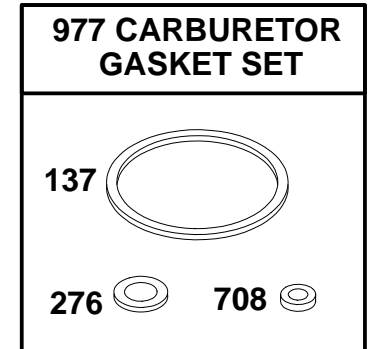

97700 to 97799

REF. NO.	PART NO.	DESCRIPTION	REF. NO.	PART NO.	DESCRIPTION	REF. NO.	PART NO.	DESCRIPTION
	3	★299819 Oil Seal (Magneto Side)		122	◆493669 Carburetor Spacer		868	★495773 Valve Seal
	7	★272314 Cylinder Head Gasket		127	● Welch Plug (Sold in Kit Only)		883	★272313 Exhaust Gasket
	9	★272481 Breather Gasket		134	◆398188 Needle/Seat Kit		943	★280891 O-Ring Seal
	12	★272324 Crankcase Gasket		137	◆280492 Float Bowl Gasket		977	498557 Carburetor Gasket Set
	20	★399781 Oil Seal (PTO Side)		163	★272325 Air Cleaner Gasket		1022	★272323 Rocker Cover Gasket
	94	◆493765 Idle Mixture Kit		177	★691031 O-Ring Seal		1039	● Float Limiter (Sold in Kit Only)
	94A	◆497717 Idle Mixture Kit (Emissions Carburetor)		276	◆271716 Sealing Washer		1041	★ Foam Seal (Fuel Tank) (Sold in Kit Only)
	104	◆691242 Float Hinge Pin		358	493783 Engine Gasket Set		1081	★692296 O-Ring Seal
	121	493917 Carburetor Overhaul Kit		585	★691879 Breather Passage Gasket		1091	◆281425 Limiter Cap
				708	◆691321 Dust Seal			

★ Included in Engine Gasket Set – Ref. No. 358.
● Included in Carburetor Overhaul Kit – Ref No. 121.

◆ Included in Carburetor Gasket Set – Ref. No. 977.