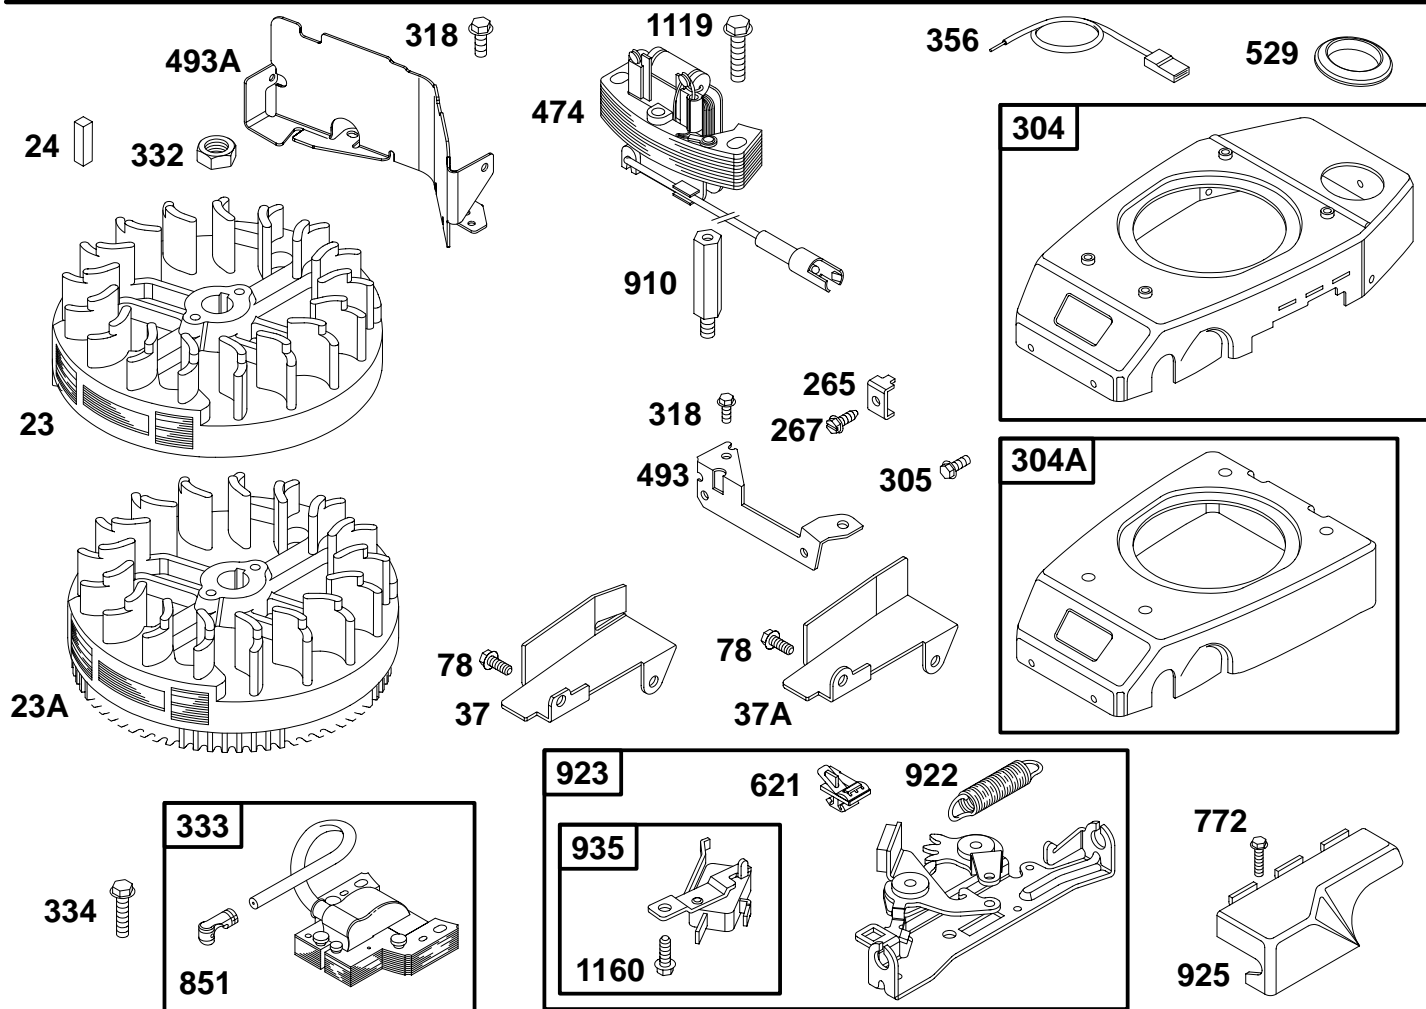

97700 to 97799

REF. NO.	PART NO.	DESCRIPTION	REF. NO.	PART NO.	DESCRIPTION	REF. NO.	PART NO.	DESCRIPTION
23	692315	Flywheel		493327	Blower Housing (Non-Compliance) (Electric Starter)	305	94582	Screw
23A	691987	Flywheel		497028	Blower Housing (Compliance) (Electric Starter)	318	94786	Screw
24	222698	Flywheel Key		497216	Blower Housing (Compliance) (Less Fuel Tank)	332	690662	Nut
37	224685	Flywheel Guard (Less Fuel Tank)		494941	Blower Housing (Non-Compliance) (Rewind Starter)	333	802574	Magneto Armature
37A	224402	Flywheel Guard		493326	Blower Housing (Compliance) (Rewind Starter)	334	691061	Screw
78	94786	Screw			Note	356	398808	Stop Wire
265	691024	Casing Clamp				474	691991	Alternator
267	691044	Screw				493	224686	Mounting Bracket
304	494051	Blower Housing (Non-Compliance) (Rewind Starter)	304A	497216	Blower Housing (Compliance) (Less Fuel Tank)	493A	224395	Mounting Bracket
		Note				529	281050	Grommet
		493326 Blower Housing (Compliance) (Rewind Starter)				621	692310	Stop Switch
						772	691648	Screw
						851	493880	Spark Plug Terminal
						910	691094	Stud
						922	691831	Brake Spring
						923	691994	Brake
						925	281046	Linkage Cover
						935	398758	Interlock Switch
						1119	691648	Screw
						1160	691627	Screw

★ Included in Engine Gasket Set – Ref. No. 358.
● Included in Carburetor Overhaul Kit – Ref No. 121.

◆ Included in Carburetor Gasket Set – Ref. No. 977.