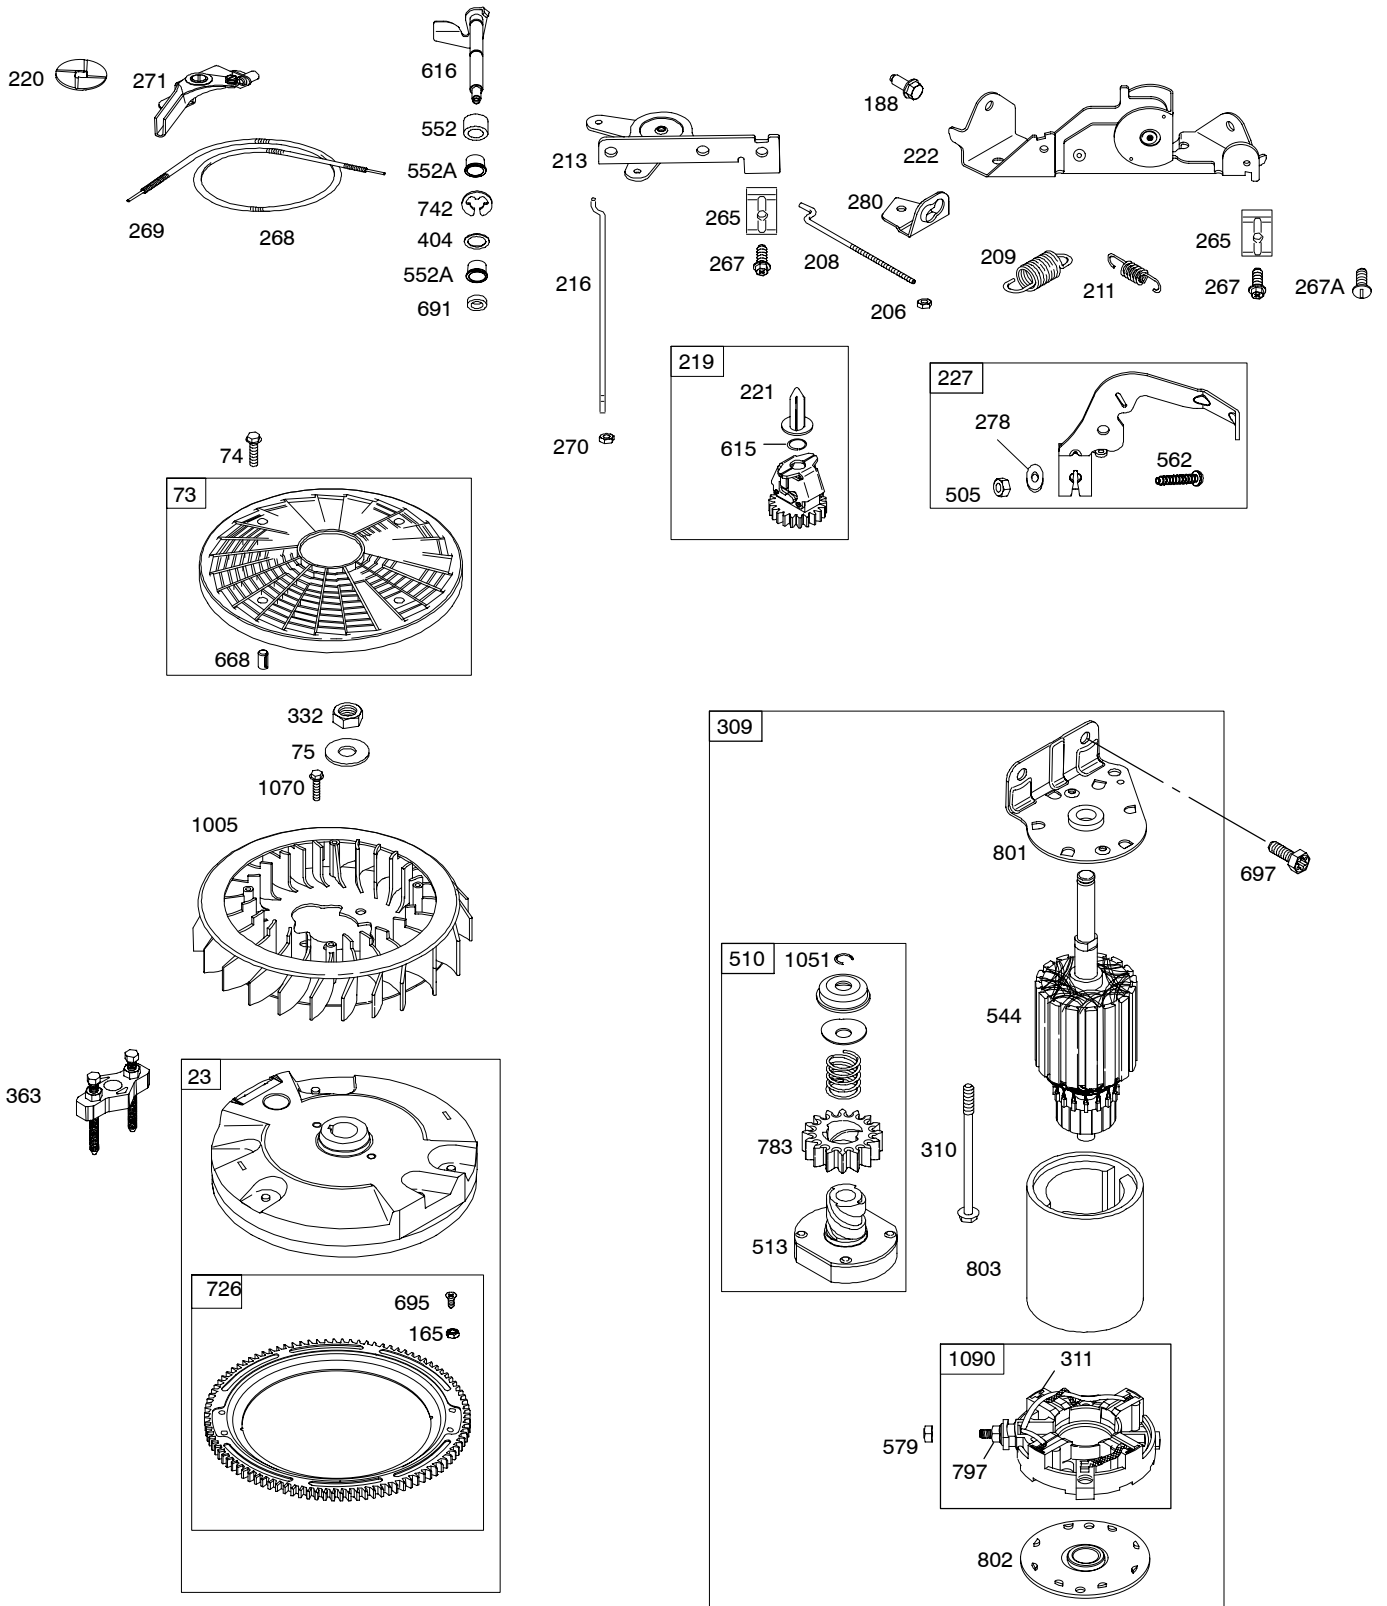

Illustrations cover a range of engines. Parts shown without corresponding text may not be used on your specific engine.