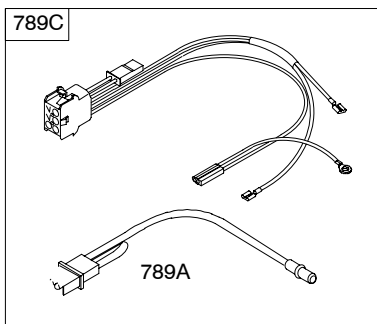

44Q700

10 - 16 AMP	
474B	1059
877B 	
578A 	
526B  501B 	

NOTE: All stators use a No. 1119 mounting screw. 

NOTE: The proper flywheel part number and/or the alternator magnet size will determine the alternator type or output. See repair instruction manual for additional information.