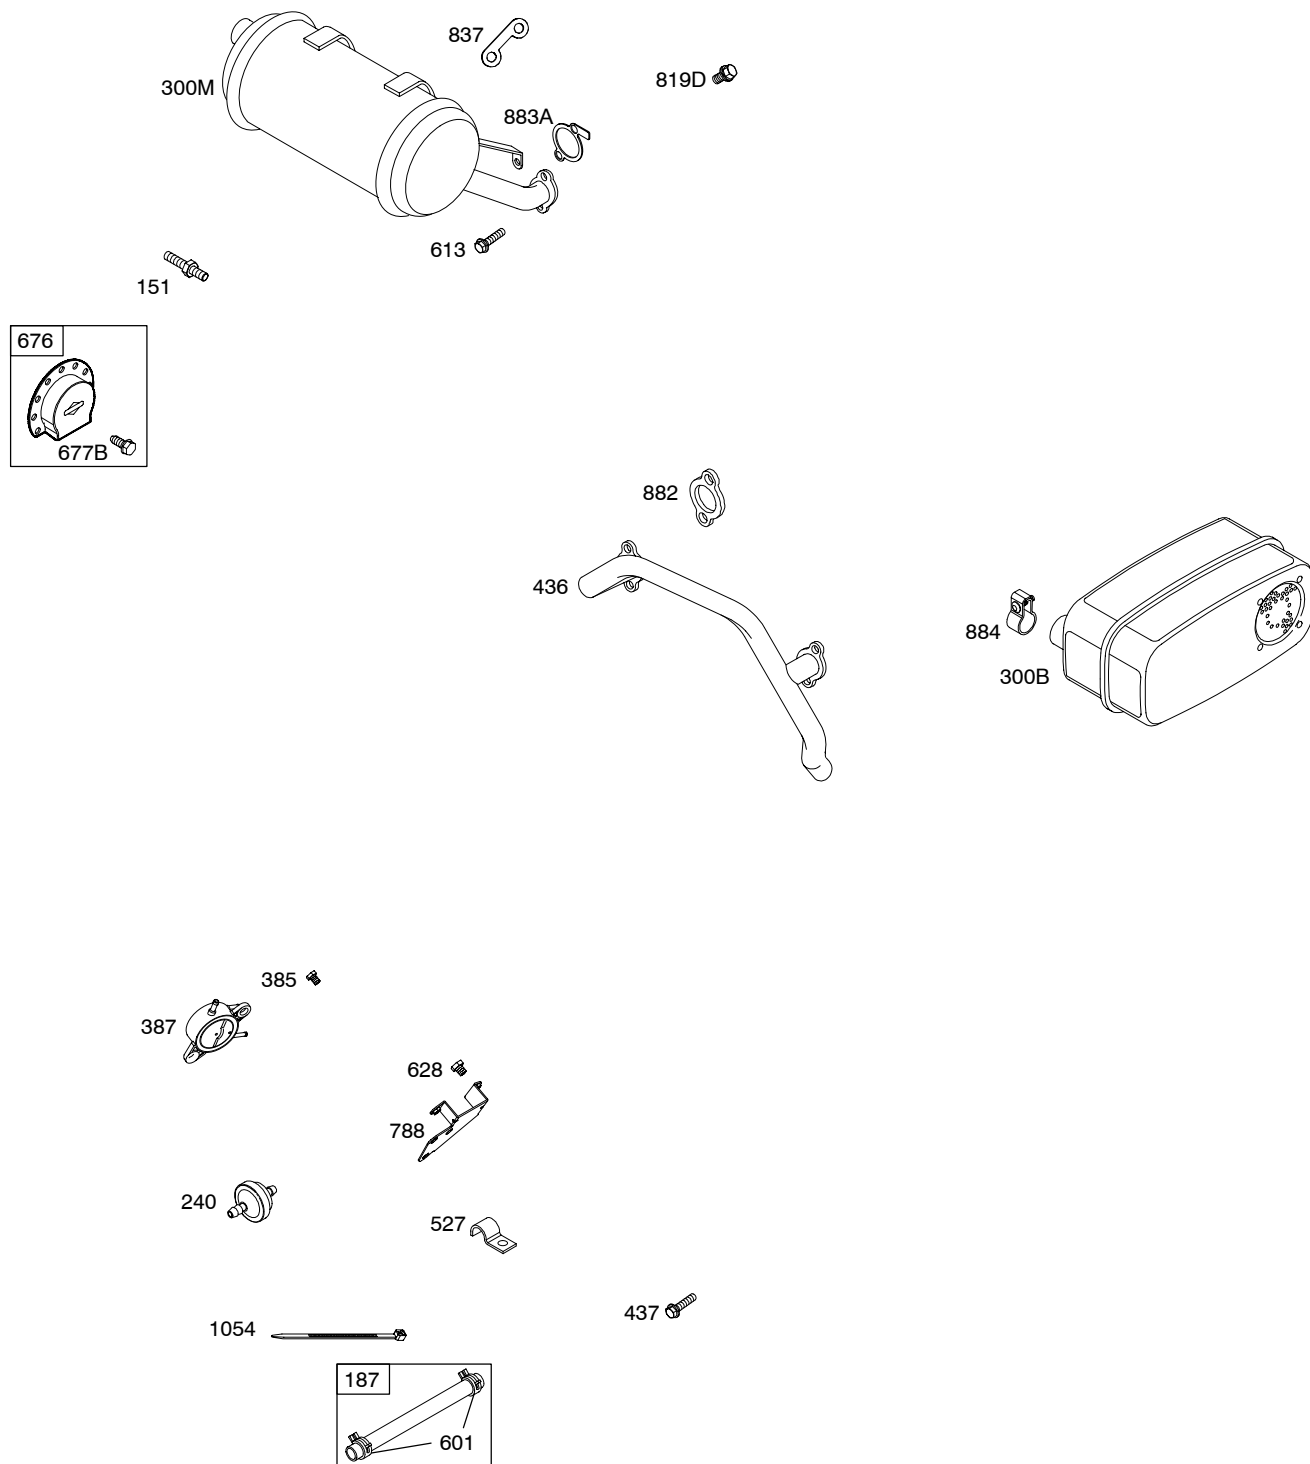

385400

Illustrations cover a range of engines. Parts shown without corresponding text may not be used on your specific engine.
3197-8 Assemblies include all parts shown in frames. 11/15/2005