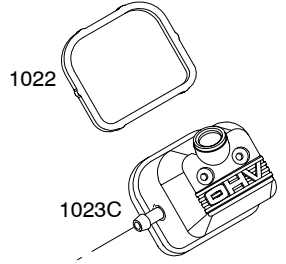

276A ©

1254

Illustrations cover a range of engines. Parts shown without corresponding text may not be used on your specific engine.
3197-3 Assemblies include all parts shown in frames. 11/15/2005