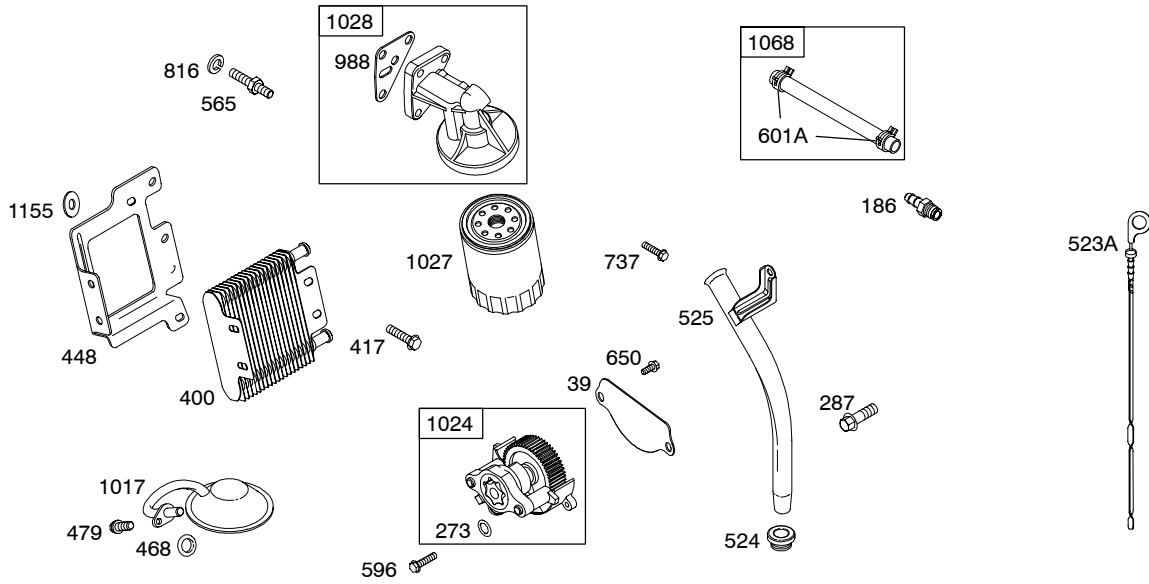

385400

Illustrated Parts List

Model Series

385400

TYPE NUMBERS
0111 through 0254.

TABLE OF CONTENTS

Air Cleaner	7
Alternator	13
Blower Housing	10
Camshaft	2
Carburetor	6
Controls	9
Crankcase Cover	4
Crankshaft	2
Cylinder	2
Cylinder Head	3
Electric Starter	14
Exhaust System	8
Flywheel	12
Fuel Supply	8
Gasket Set - Engine	2
Gasket Set - Valve	3
Governor Spring	9
Ignition	13
Intake Manifold	4
Kit - Carburetor Overhaul	6
Lubrication	5
Piston, Rings, Connecting Rod	2
Rewind Starter	12
Shrouds	10
Valves	3

385400

Illustrations cover a range of engines. Parts shown without corresponding text may not be used on your specific engine.
3197-2 Assemblies include all parts shown in frames. 11/15/2005

276A ©

1254

Illustrations cover a range of engines. Parts shown without corresponding text may not be used on your specific engine.
 3197-3 Assemblies include all parts shown in frames. 11/15/2005

385400

Illustrations cover a range of engines. Parts shown without corresponding text may not be used on your specific engine.

Illustrations cover a range of engines. Parts shown without corresponding text may not be used on your specific engine.
3197-5 Assemblies include all parts shown in frames. 11/15/2005