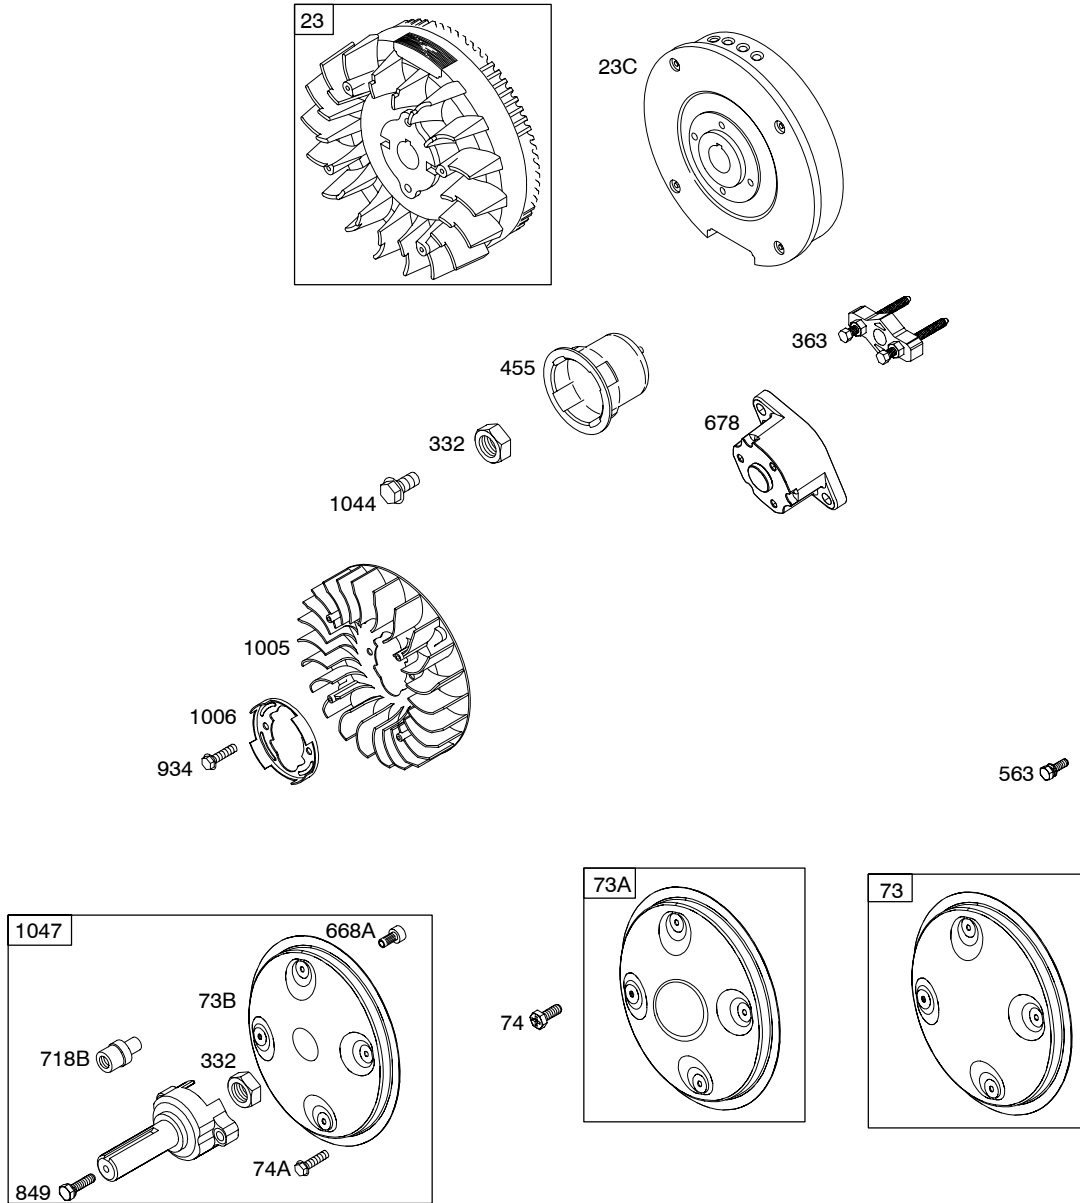

Illustrations cover a range of engines. Parts shown without corresponding text may not be used on your specific engine.
3197-11 Assemblies include all parts shown in frames. 11/15/2005