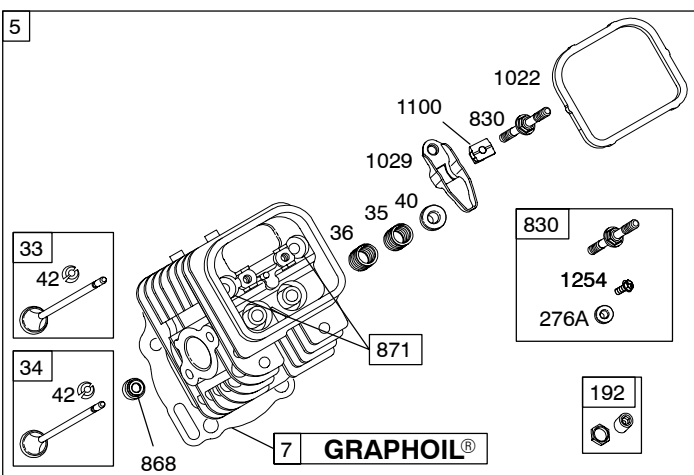

385400

Illustrated Parts List

Model Series

385400

TYPE NUMBERS
0111 through 0254.

TABLE OF CONTENTS

Air Cleaner	7
Alternator	13
Blower Housing	10
Camshaft	2
Carburetor	6
Controls	9
Crankcase Cover	4
Crankshaft	2
Cylinder	2
Cylinder Head	3
Electric Starter	14
Exhaust System	8
Flywheel	12
Fuel Supply	8
Gasket Set - Engine	2
Gasket Set - Valve	3
Governor Spring	9
Ignition	13
Intake Manifold	4
Kit - Carburetor Overhaul	6
Lubrication	5
Piston, Rings, Connecting Rod	2
Rewind Starter	12
Shrouds	10
Valves	3

385400

Illustrations cover a range of engines. Parts shown without corresponding text may not be used on your specific engine.
3197-2 Assemblies include all parts shown in frames. 11/15/2005

276A ©

1254

Illustrations cover a range of engines. Parts shown without corresponding text may not be used on your specific engine.
 3197-3 Assemblies include all parts shown in frames. 11/15/2005