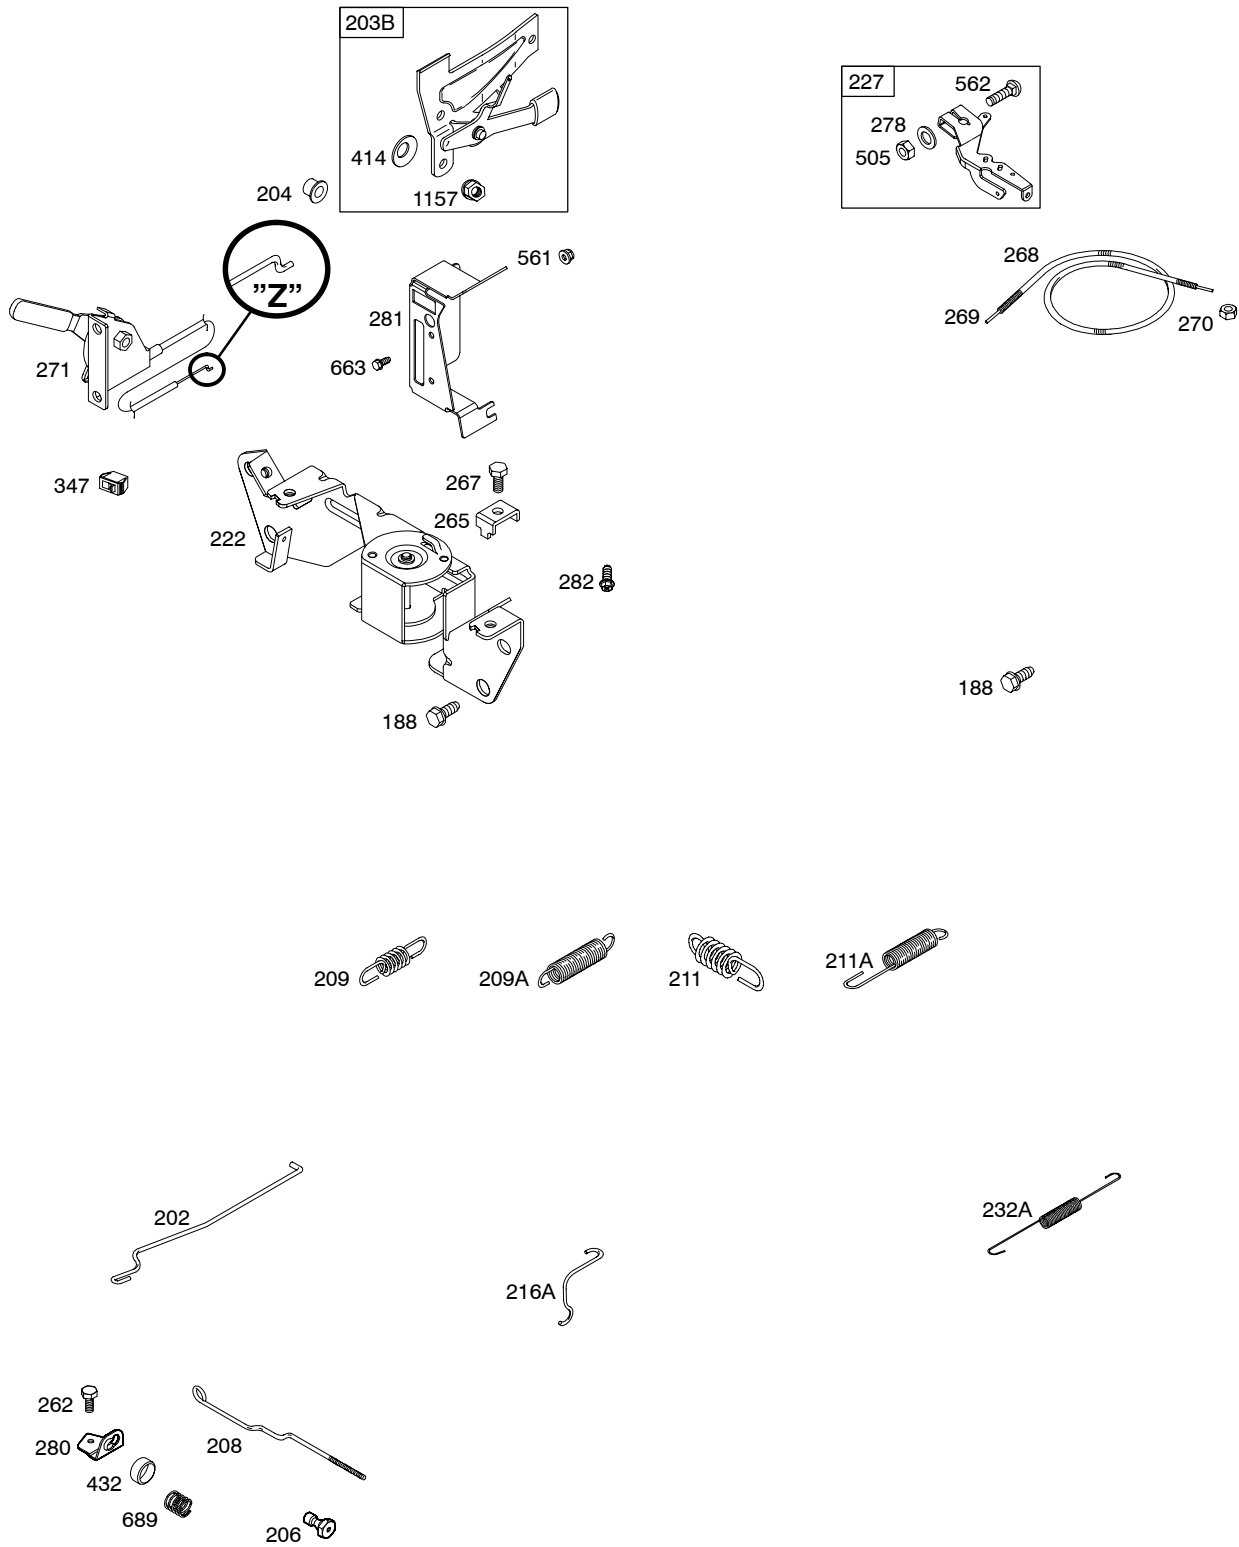

Illustrations cover a range of engines. Parts shown without corresponding text may not be used on your specific engine.
3197-9 Assemblies include all parts shown in frames. **11/15/2005**