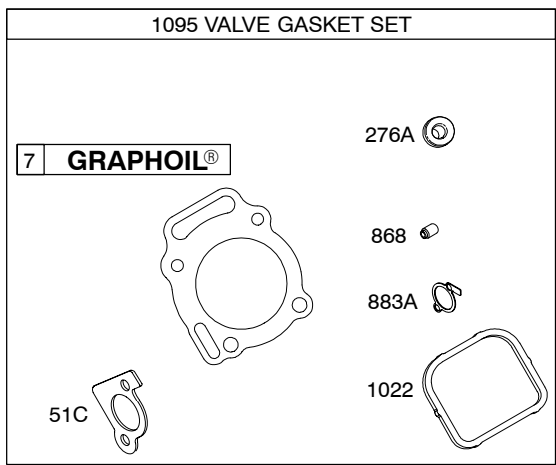

385400

Illustrated Parts List

Model Series

385400

TYPE NUMBERS
0111 through 0254.

TABLE OF CONTENTS

Air Cleaner	7
Alternator	13
Blower Housing	10
Camshaft	2
Carburetor	6
Controls	9
Crankcase Cover	4
Crankshaft	2
Cylinder	2
Cylinder Head	3
Electric Starter	14
Exhaust System	8
Flywheel	12
Fuel Supply	8
Gasket Set - Engine	2
Gasket Set - Valve	3
Governor Spring	9
Ignition	13
Intake Manifold	4
Kit - Carburetor Overhaul	6
Lubrication	5
Piston, Rings, Connecting Rod	2
Rewind Starter	12
Shrouds	10
Valves	3

385400

Illustrations cover a range of engines. Parts shown without corresponding text may not be used on your specific engine.
3197-2 Assemblies include all parts shown in frames. 11/15/2005

276A ©

1254

Illustrations cover a range of engines. Parts shown without corresponding text may not be used on your specific engine.
 3197-3 Assemblies include all parts shown in frames. 11/15/2005