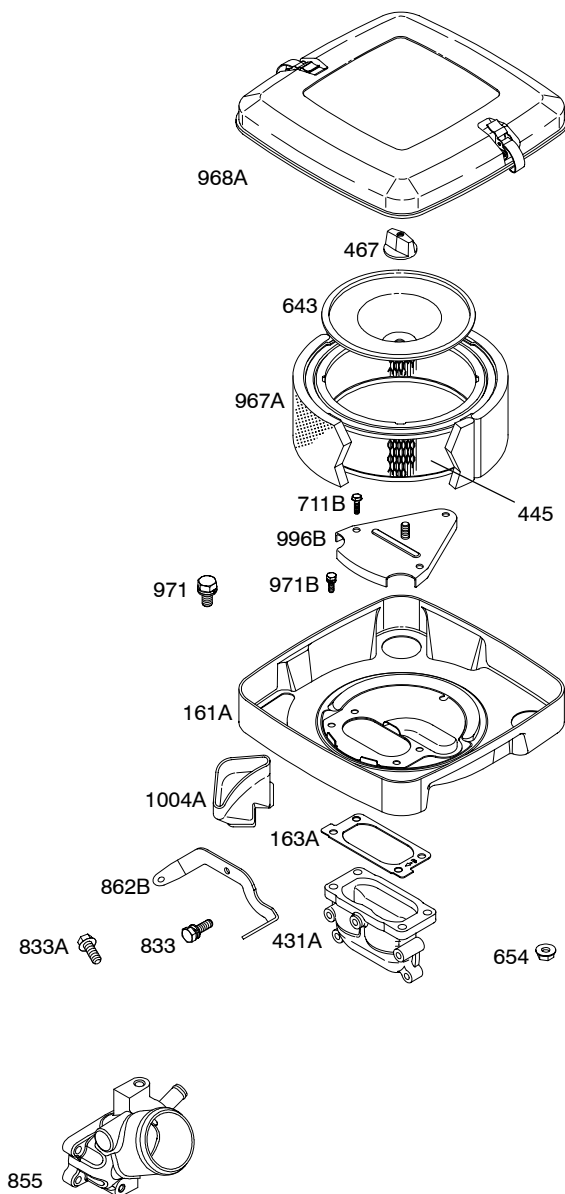

385400

Illustrated Parts List

Model Series

385400

TYPE NUMBERS
0111 through 0254.

TABLE OF CONTENTS

Air Cleaner	7
Alternator	13
Blower Housing	10
Camshaft	2
Carburetor	6
Controls	9
Crankcase Cover	4
Crankshaft	2
Cylinder	2
Cylinder Head	3
Electric Starter	14
Exhaust System	8
Flywheel	12
Fuel Supply	8
Gasket Set - Engine	2
Gasket Set - Valve	3
Governor Spring	9
Ignition	13
Intake Manifold	4
Kit - Carburetor Overhaul	6
Lubrication	5
Piston, Rings, Connecting Rod	2
Rewind Starter	12
Shrouds	10
Valves	3

385400

Illustrations cover a range of engines. Parts shown without corresponding text may not be used on your specific engine.

Illustrations cover a range of engines. Parts shown without corresponding text may not be used on your specific engine.
3197-5 Assemblies include all parts shown in frames. 11/15/2005

385400

Illustrations cover a range of engines. Parts shown without corresponding text may not be used on your specific engine.
 3197-6 Assemblies include all parts shown in frames. 11/15/2005

Illustrations cover a range of engines. Parts shown without corresponding text may not be used on your specific engine.
3197-7 Assemblies include all parts shown in frames.