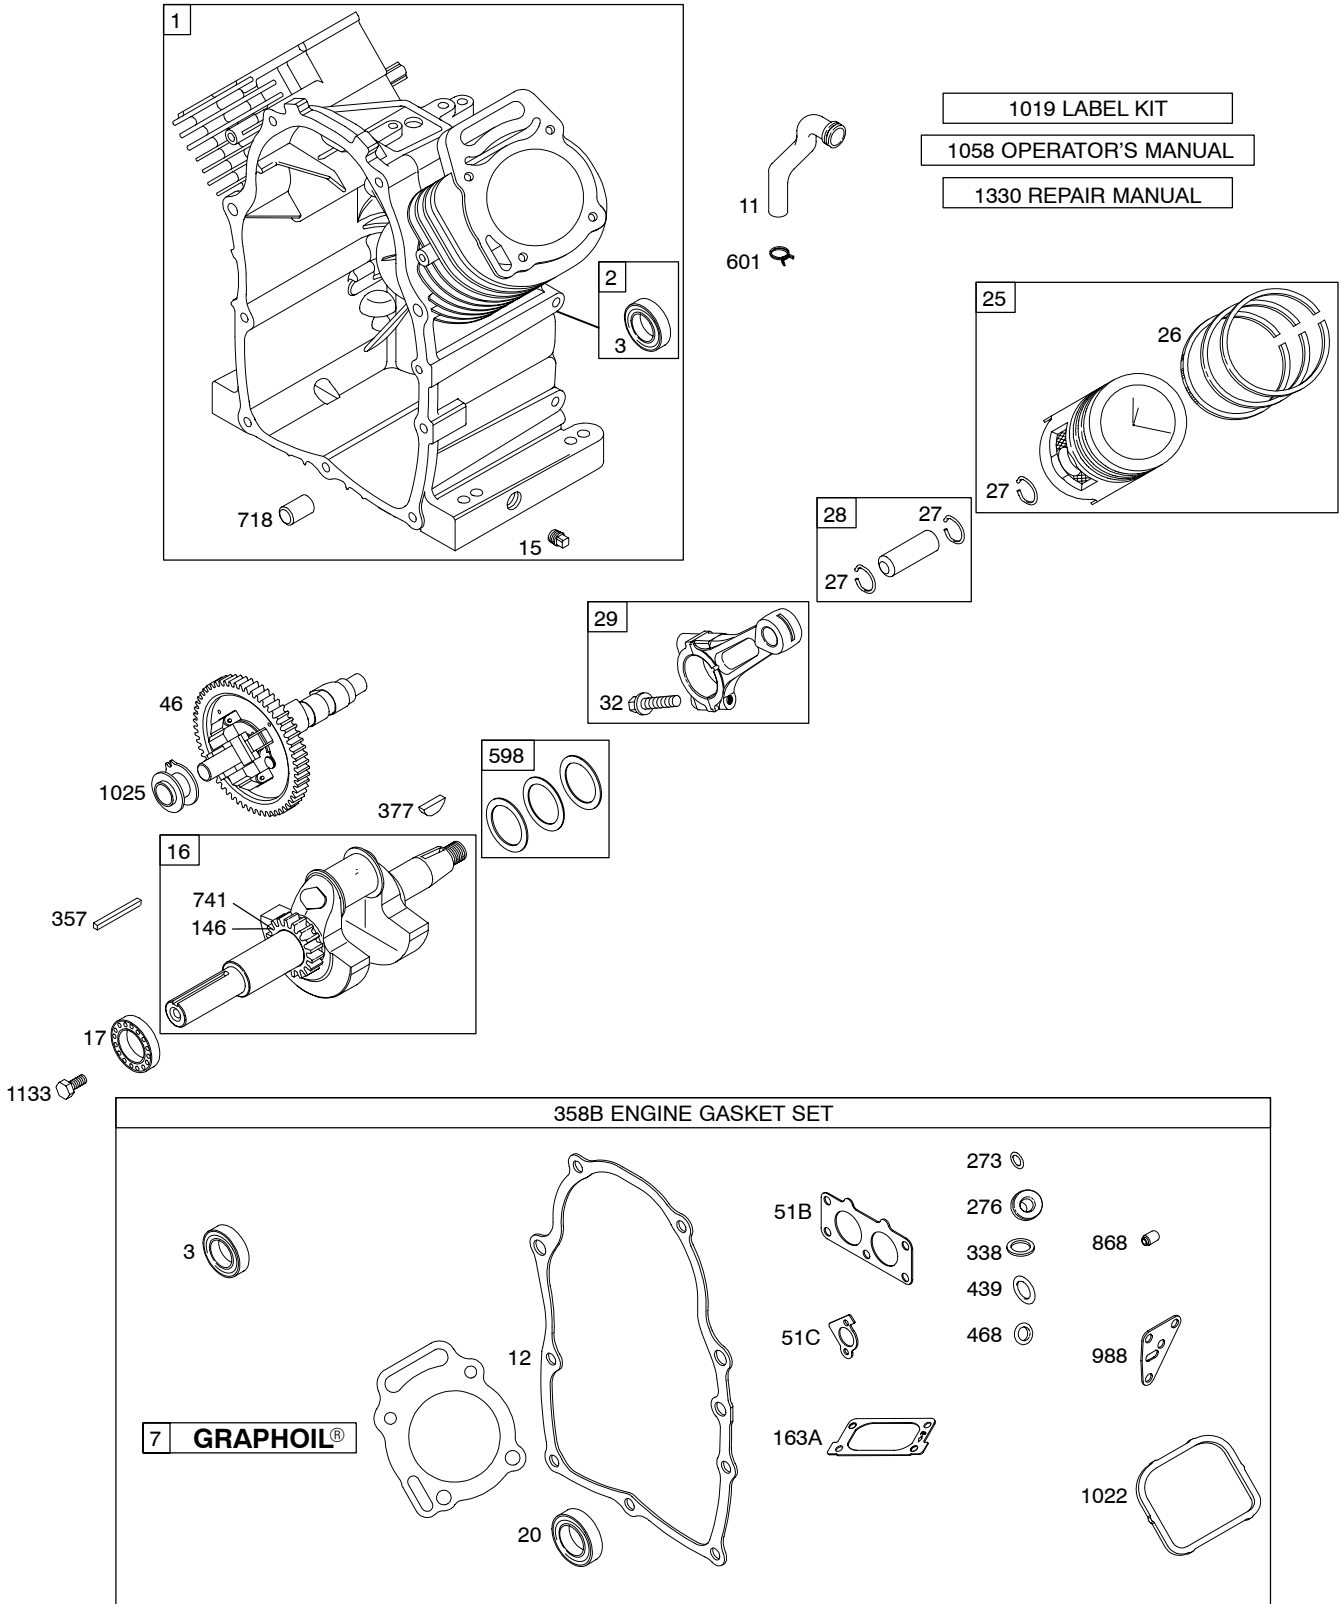

385400

Illustrations cover a range of engines. Parts shown without corresponding text may not be used on your specific engine.
3197-2 Assemblies include all parts shown in frames. 11/15/2005