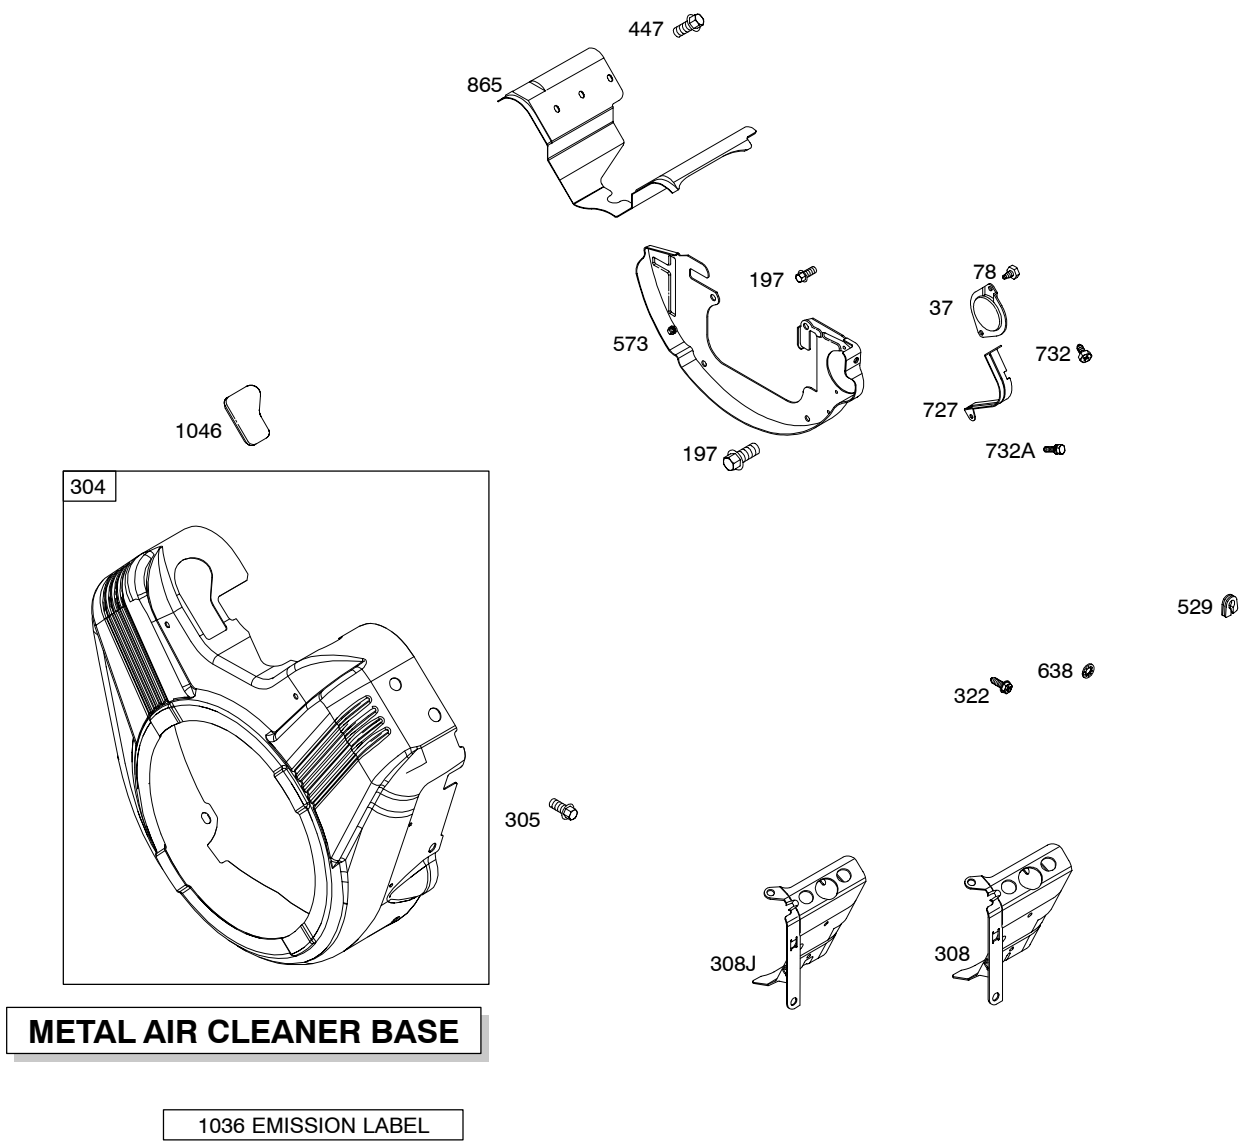

385400

Illustrated Parts List

Model Series

385400

TYPE NUMBERS
0111 through 0254.

TABLE OF CONTENTS

Air Cleaner	7
Alternator	13
Blower Housing	10
Camshaft	2
Carburetor	6
Controls	9
Crankcase Cover	4
Crankshaft	2
Cylinder	2
Cylinder Head	3
Electric Starter	14
Exhaust System	8
Flywheel	12
Fuel Supply	8
Gasket Set - Engine	2
Gasket Set - Valve	3
Governor Spring	9
Ignition	13
Intake Manifold	4
Kit - Carburetor Overhaul	6
Lubrication	5
Piston, Rings, Connecting Rod	2
Rewind Starter	12
Shrouds	10
Valves	3

11/15/2005

385400

Illustrations cover a range of engines. Parts shown without corresponding text may not be used on your specific engine.
3197-8 Assemblies include all parts shown in frames. 11/15/2005

Illustrations cover a range of engines. Parts shown without corresponding text may not be used on your specific engine.
3197-9 Assemblies include all parts shown in frames. **11/15/2005**

385400

METAL AIR CLEANER BASE

1036 EMISSION LABEL

Illustrations cover a range of engines. Parts shown without corresponding text may not be used on your specific engine.
3197-10 Assemblies include all parts shown in frames. 11/15/2005