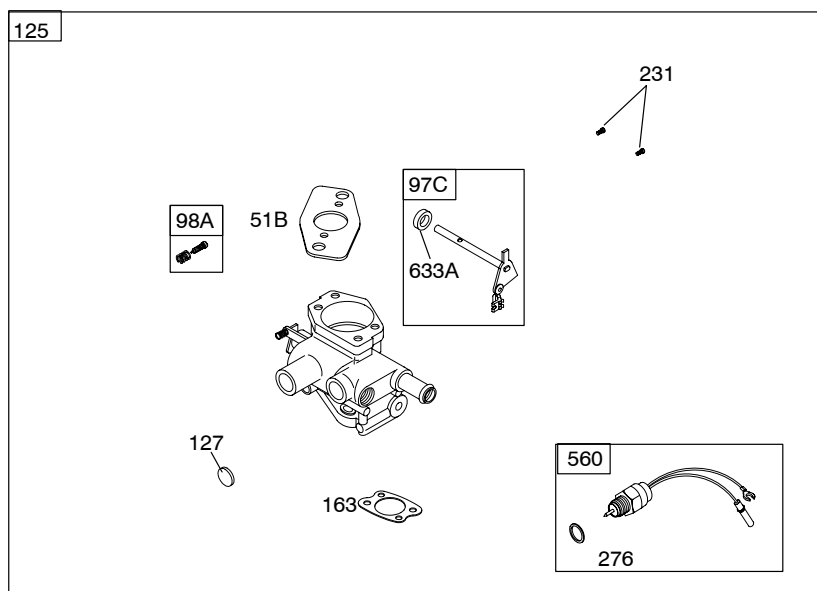

359400

Illustrations cover a range of engines. Parts shown without corresponding text may not be used on your specific engine.
3450-6 Assemblies include all parts shown in frames. 12/15/2005