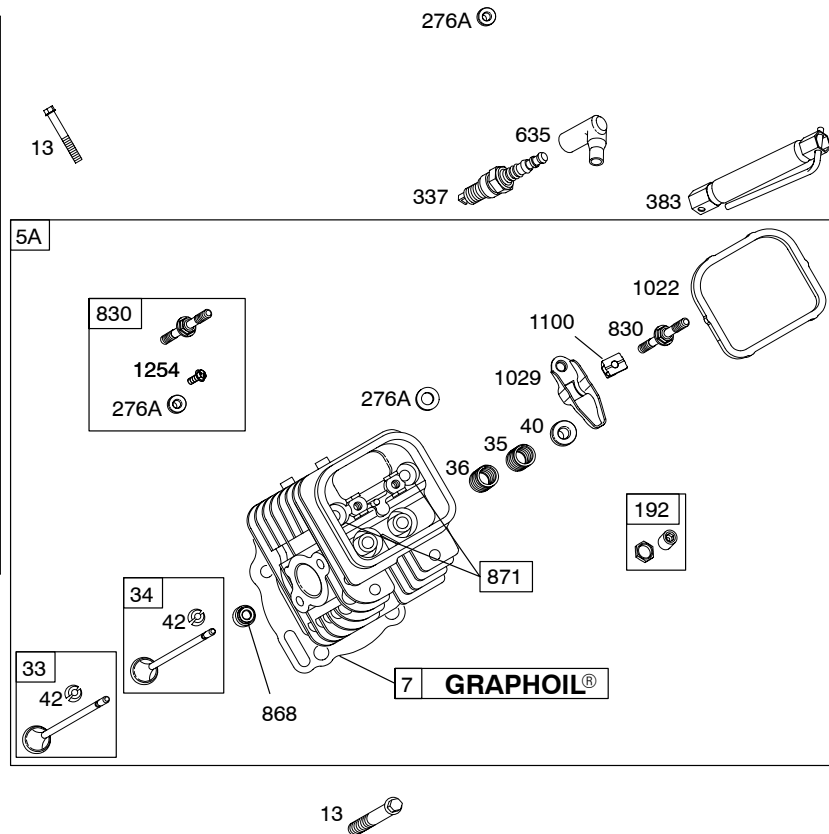

359400

Illustrated Parts List

Model Series

359400

TYPE NUMBERS
0044.

TABLE OF CONTENTS

Air Cleaner	7
Alternator	11
Blower Housing	9
Camshaft	2
Carburetor	6
Controls	8
Crankcase Cover	4
Crankshaft	2
Cylinder	2
Cylinder Head	3
Electric Starter	12
Exhaust System	8
Flywheel	10
Fuel Supply	8
Gasket Set - Engine	2
Gasket Set - Valves	3
Governor Spring	8
Ignition	11
Intake Manifold	4
Lubrication	5
Piston, Rings, Connecting Rod	2
Shrouds	9
Valves	3

359400

- 1019 LABEL KIT
- 1058 OPERATOR'S MANUAL
- 1330 REPAIR MANUAL

Illustrations cover a range of engines. Parts shown without corresponding text may not be used on your specific engine.
 3450-2 Assemblies include all parts shown in frames. 12/15/2005