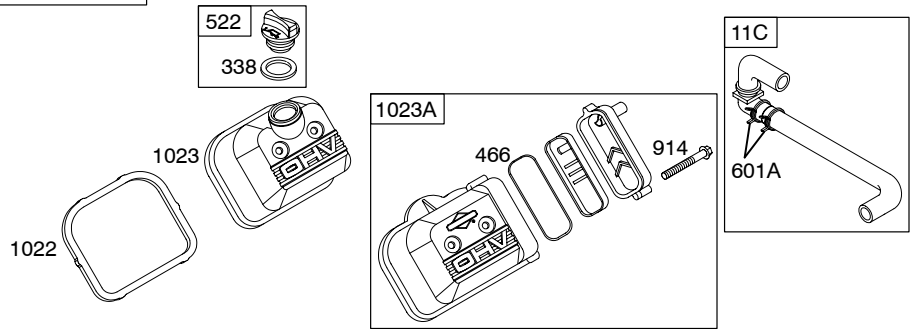

Illustrations cover a range of engines. Parts shown without corresponding text may not be used on your specific engine.
3450-3 Assemblies include all parts shown in frames. 12/15/2005