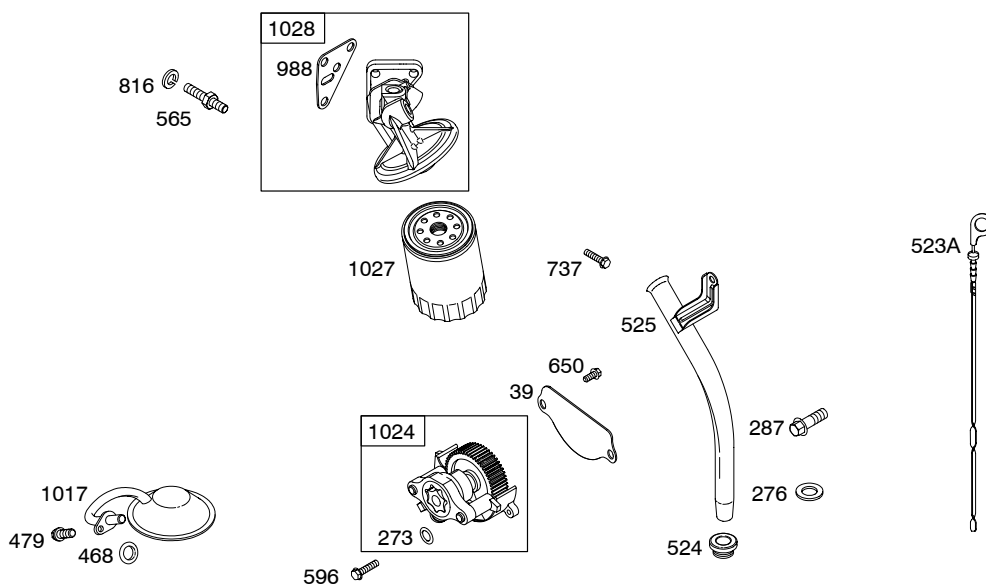

Illustrations cover a range of engines. Parts shown without corresponding text may not be used on your specific engine.
3450-5 Assemblies include all parts shown in frames. 12/15/2005