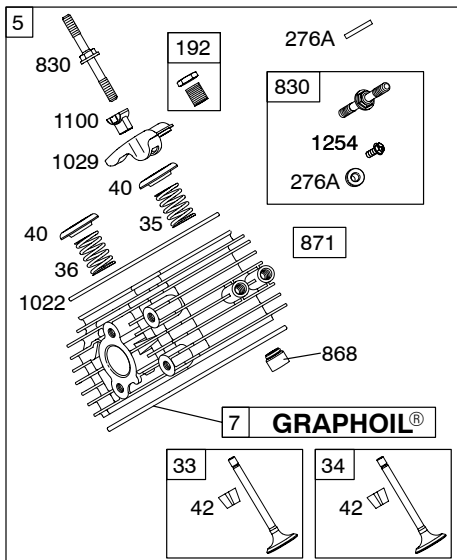

359400

Illustrated Parts List

Model Series

359400

TYPE NUMBERS
0044.

TABLE OF CONTENTS

Air Cleaner	7
Alternator	11
Blower Housing	9
Camshaft	2
Carburetor	6
Controls	8
Crankcase Cover	4
Crankshaft	2
Cylinder	2
Cylinder Head	3
Electric Starter	12
Exhaust System	8
Flywheel	10
Fuel Supply	8
Gasket Set - Engine	2
Gasket Set - Valves	3
Governor Spring	8
Ignition	11
Intake Manifold	4
Lubrication	5
Piston, Rings, Connecting Rod	2
Shrouds	9
Valves	3

359400

- 1019 LABEL KIT
- 1058 OPERATOR'S MANUAL
- 1330 REPAIR MANUAL

Illustrations cover a range of engines. Parts shown without corresponding text may not be used on your specific engine.
 3450-2 Assemblies include all parts shown in frames. 12/15/2005