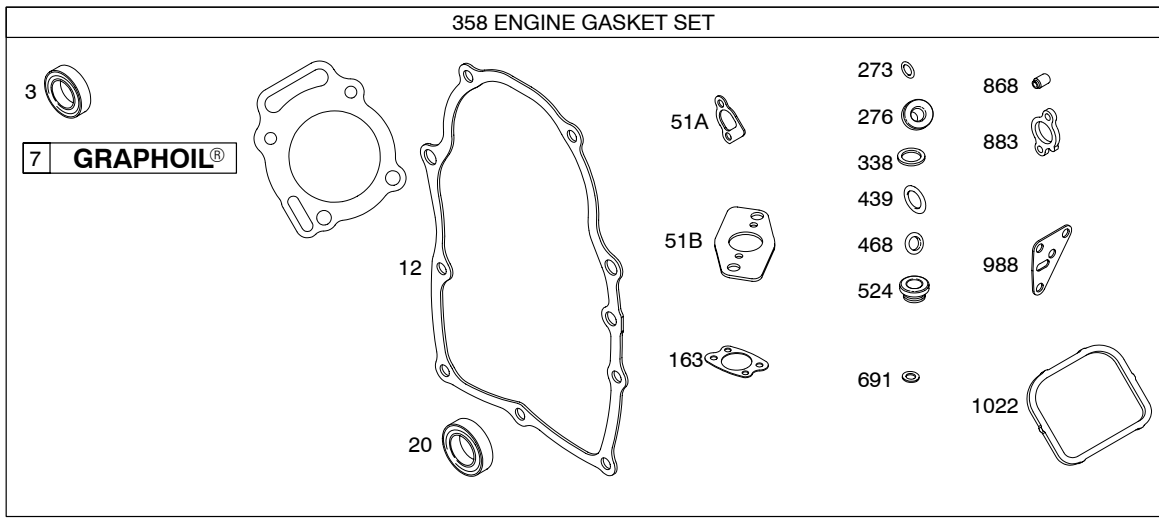

- 1019 LABEL KIT
- 1058 OPERATOR'S MANUAL
- 1330 REPAIR MANUAL