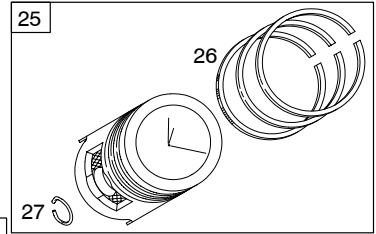

- 1019 LABEL KIT
- 1058 OPERATOR'S MANUAL
- 1330 REPAIR MANUAL