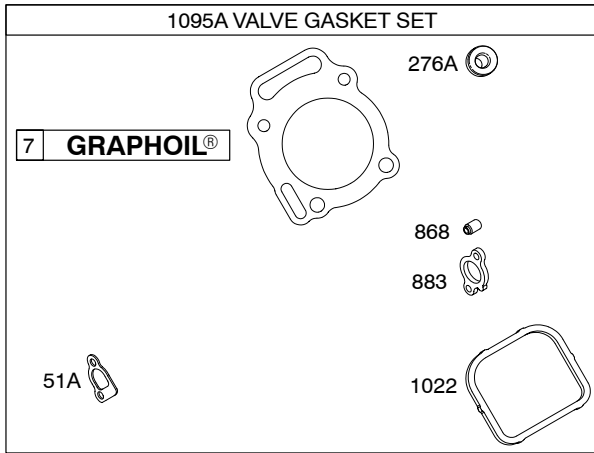

Illustrations cover a range of engines. Parts shown without corresponding text may not be used on your specific engine.
3450-3 Assemblies include all parts shown in frames. 12/15/2005