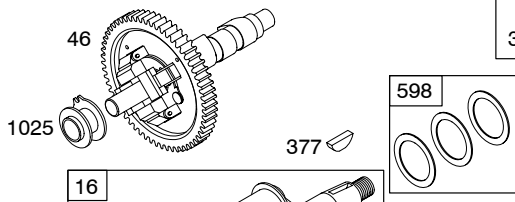

- 1019 LABEL KIT
- 1058 OPERATOR'S MANUAL
- 1330 REPAIR MANUAL