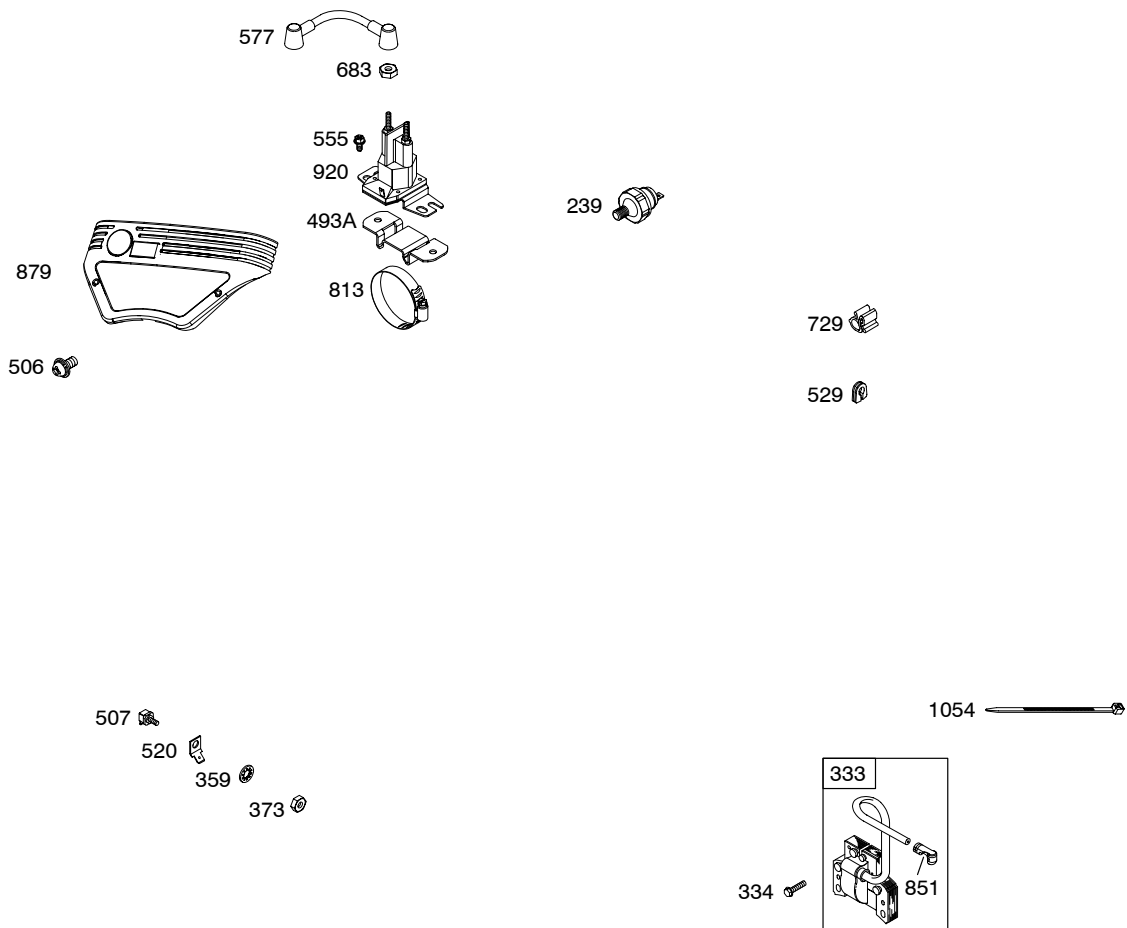

10 AMP	16 AMP
	474D 1059 877C	474D 1059 877C
	578	578
NOTE: All stators use a No. 1119 mounting screw.	526 501	

Illustrations cover a range of engines. Parts shown without corresponding text may not be used on your specific engine.
3450-11 Assemblies include all parts shown in frames. **12/15/2005**