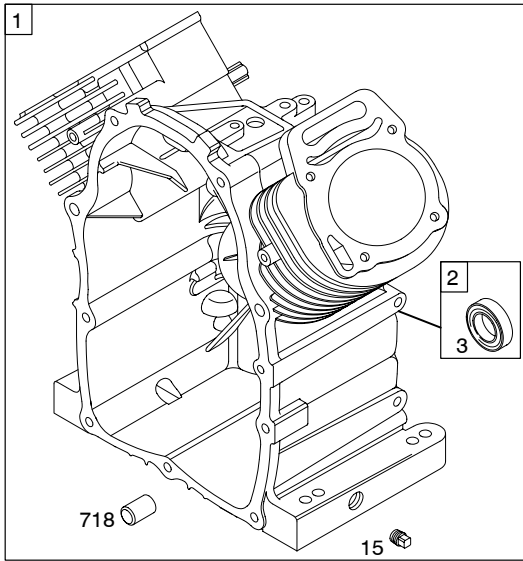

359400

- 1019 LABEL KIT
- 1058 OPERATOR'S MANUAL
- 1330 REPAIR MANUAL

Illustrations cover a range of engines. Parts shown without corresponding text may not be used on your specific engine.
3450-2 Assemblies include all parts shown in frames. 12/15/2005