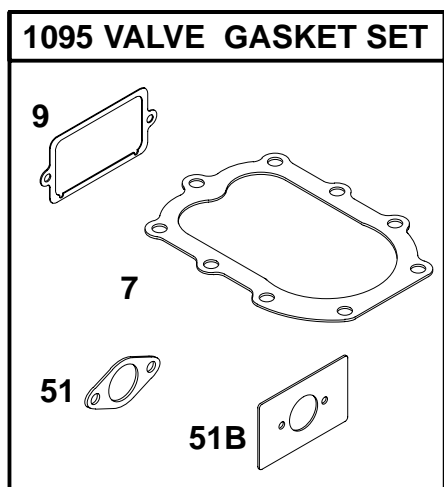

326400

REF. NO.	PART NO.	DESCRIPTION	REF. NO.	PART NO.	DESCRIPTION	REF. NO.	PART NO.	DESCRIPTION
7	★Ø272166	Gasket-Cylinder Head	142	●691966	Nozzle-Carburetor (Labeled B)	593A	★270513	Gasket-Bearing Support (.015" Thick)
9	★Ø27803	Gasket-Breather	150	●691610	Gasket-Nozzle			----- Note -----
20	★691948	Seal-Oil (PTO Side)	245	★692190	Gasket-Fuel Bowl			★270514 Gasket-Bearing Support (.010" Thick)
20A	★291675	Seal-Oil (PTO Side)	338	★690270	Gasket-Dipstick			★270515 Gasket-Bearing Support (.005" Thick)
51	★Ø27381	Gasket-Intake	358	299719	Gasket Set-Engine	598	★270516	Shim-End Play (Camshaft Bearing) (.009" Thick)
51A	★●692214	Gasket-Intake	399	★691310	Gasket-Counterweight Cover (Magneto Side)			----- Note -----
51B	★Ø692917	Gasket-Intake	399A	★692914	Gasket-Counterweight Cover (PTO Side)			★270517 Shim-End Play (Camshaft Bearing) (.007" Thick)
94	●292681	Kit-Idle Mixture						★270518 Shim-End Play (Camshaft Bearing) (.005" Thick)
102	●692215	Gasket-Carburetor Body	524	★281370	Seal-Dipstick Tube	639	★692913	Gasket-Breaker Box
104	●691775	Pin-Float Hinge	569	★691569	Gasket-Engine Base	883	★692236	Gasket-Exhaust
121	394989	Kit-Carburetor Overhaul (Used After Code Date 81090800).	593	★691311	Gasket-Bearing Support	1095	498540	Gasket Set-Valve
		----- Note -----				1227	●99525	Valve-High Speed
		391071 Kit-Carburetor Overhaul (Used Before Code Date 81090900).						
127	●690627	Plug-Welch						
134	●394681	Kit-Needle/Seat						

★ Engine Gasket Set-Reference 358
● Carburetor Overhaul Kit-Reference 121

Ø Valve Gasket Set-Reference 1095