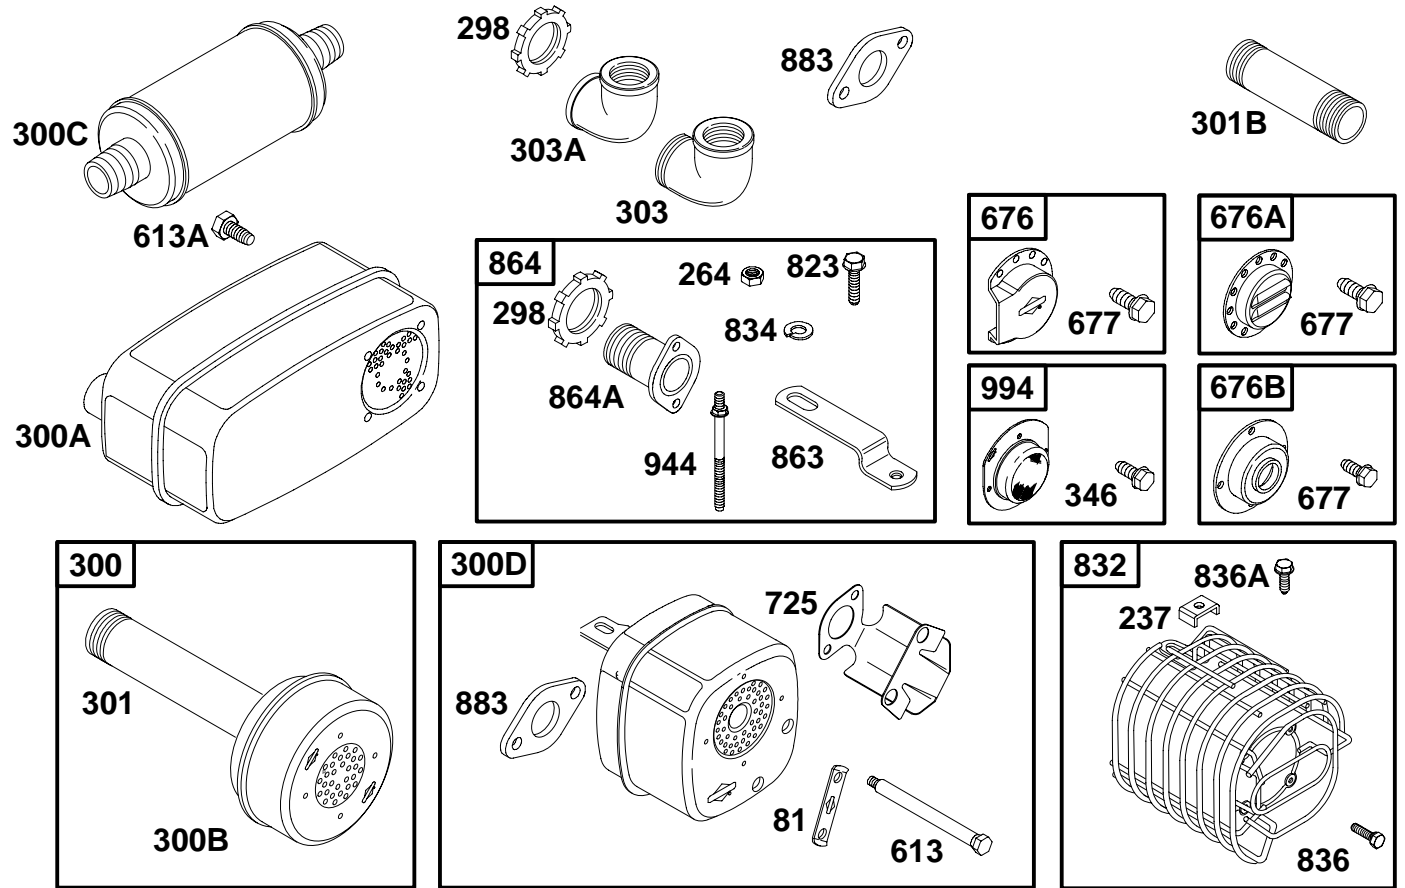

326400

REF. NO.	PART NO.	DESCRIPTION	REF. NO.	PART NO.	DESCRIPTION	REF. NO.	PART NO.	DESCRIPTION
81	691178	Lock-Muffler Screw	303	690281	Elbow-Exhaust (1", 90 Degree)	676	393761	Deflector-Muffler
237	690409	Retainer-Muffler Guard	303A	91296	Elbow-Exhaust (1", 90 Degree)	676A	397630	Deflector-Muffler
264	691105	Nut (Muffler Adapter)			Used on Type No(s). 0391, 0686, 0726, 0732, 0737, 0744, 0750, 0759, 0781.	676B	396903	Deflector-Muffler
298	691808	Locknut-Muffler/Elbow			Note	677	690661	Screw (Muffler Deflector)
300	393232	Muffler			91415 Elbow-Exhaust (1", 45 Degree)	725	690420	Shield-Heat
300A	498984	Muffler	346	690661	Screw (Spark Arrestor)	823	690810	Screw (Muffler Adapter)
300B	392989	Muffler	613	691416	Screw (Muffler)	832	690648	Guard-Muffler
300C	291519	Muffler	613A	690297	Screw (Muffler) (Used After Code Date 97012300).	834	691075	Washer (Muffler Adapter)
300D	399635	Muffler			Note	836	691083	Screw (Muffler Guard)
301	93734	Pipe-Exhaust (8" Long)			692198 Screw (Exhaust Muffler) (Used Before Code Date 97012400).	836A	690367	Screw (Muffler Guard)
301B	91416	Pipe-Exhaust (Used on Type No(s). 0163, 0327.)				863	694016	Bracket-Muffler
						864	394584	Adapter-Muffler
						864A	690637	Adapter-Muffler
						883	★692236	Gasket-Exhaust
						944	691690	Stud (Muffler Adapter)
						994	392390	Arrestor-Spark

★ Engine Gasket Set-Reference 358
● Carburetor Overhaul Kit-Reference 121

∅ Valve Gasket Set-Reference 1095