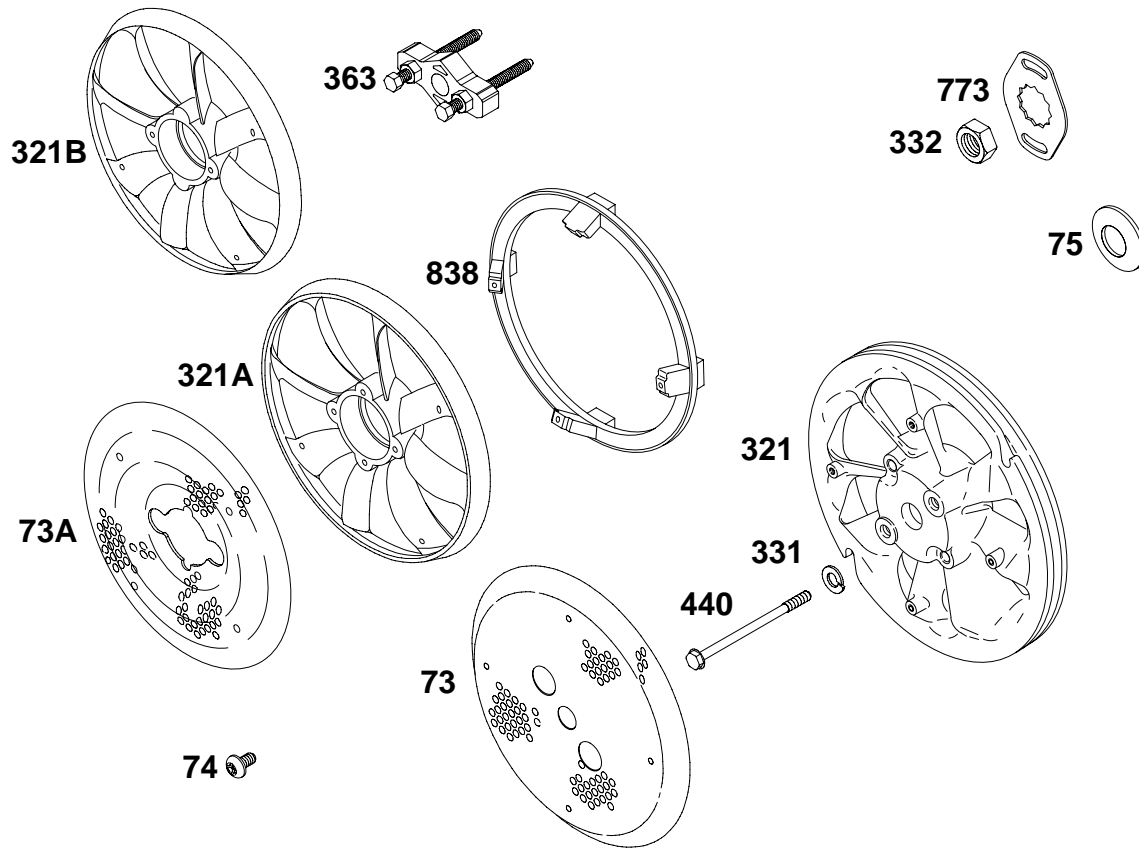

326400

REF. NO.	PART NO.	DESCRIPTION	REF. NO.	PART NO.	DESCRIPTION	REF. NO.	PART NO.	DESCRIPTION
73	691171	Screen-Rotating -----Note----- 690404 Screen-Rotating Used on Type No(s). 0127, 0133, 0182, 0190, 0210, 0222, 0252, 0262, 0315, 0333, 0630, 0649, 2582, 2583.	74	691655	Screw (Rotating Screen)	440	691076	Screw (Booster Fan)
73A	690410	Screen-Rotating	75	691056	Washer (Flywheel)	773	690265	Retainer
			321	691151	Fan-Booster	838	211983	Adapter-Blower Housing Ring
			321A	690377	Fan-Booster			
			321B	212000	Fan-Booster			
			331	691075	Washer (Booster Fan)			
			332	691059	Nut (Flywheel)			
			363	19203	Puller-Flywheel			

★ Engine Gasket Set-Reference 358
● Carburetor Overhaul Kit-Reference 121

∅ Valve Gasket Set-Reference 1095