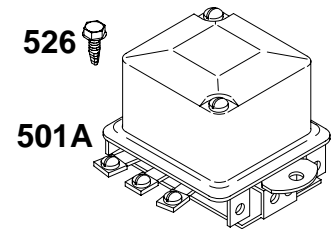

REF. NO.	PART NO.	DESCRIPTION	REF. NO.	PART NO.	DESCRIPTION	REF. NO.	PART NO.	DESCRIPTION
51	★Ø27381	Gasket-Intake	500	691086	Washer (Key Switch)	775	690315	Nut (Toggle Switch)
51B	★Ø692917	Gasket-Intake	501A	295924	Regulator (Flat Mount) (Delco Remy No. 1118988)	795A	496590	Switch-Toggle
215A	291871	Guide-Air				840A	395408	Kit-Panel (Toggle Switch)
265	692179	Clamp-Casing						----- Note -----
267A	93107	Screw (Casing Clamp)						395409 Kit-Panel (Key Switch)
		----- Note -----						
		691044 Screw (Casing Clamp) Used on Type No(s). 0644, 0672.	526	690297	Screw (Regulator)	892	392833	Switch-Key
310	690323	Screw (Starter Motor) (4" Long)	575	692303	Switch-Starting	945A	692132	Bracket-Starter Motor
310A	692329	Screw (Starter Motor) (5" Long)	577	690630	Cable-Starter	990	691959	Key Set
361	93415	Screw (Starting Switch)	578C	690647	Wire Assembly	1113	691681	Screw (Panel)
462	690282	Washer (Starter Cable)	621	297472	Switch-Stop	1225	691029	Nut (Starting Switch)
478A	395410	Panel	627	392884	Bracket-Stopswitch			
497	692198	Screw (Stopswitch Bracket)	636	696198	Nut (Starting Switch) (Terminal)			
			641	691075	Washer (Starting Switch)			
			664	691087	Nut (Key Switch)			

★ Engine Gasket Set-Reference 358
● Carburetor Overhaul Kit-Reference 121

Ø Valve Gasket Set-Reference 1095