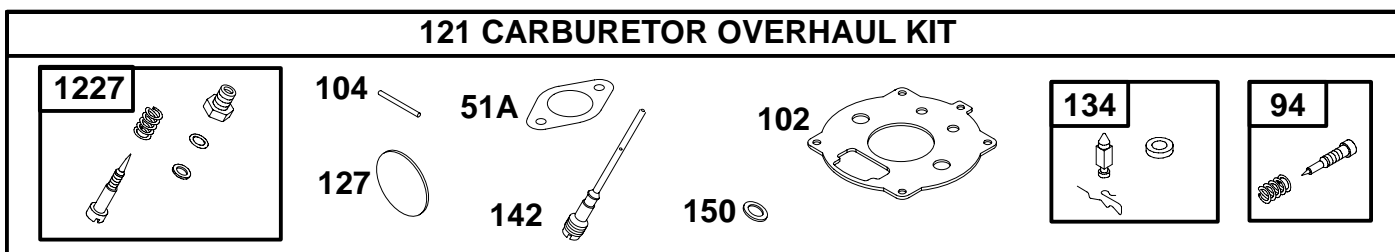

326400

REF. NO.	PART NO.	DESCRIPTION	REF. NO.	PART NO.	DESCRIPTION	REF. NO.	PART NO.	DESCRIPTION
7	★Ø272166	Gasket-Cylinder Head	142	●691966	Nozzle-Carburetor (Labeled B)	593A	★270513	Gasket-Bearing Support (.015" Thick)
9	★Ø27803	Gasket-Breather	150	●691610	Gasket-Nozzle			----- Note -----
20	★691948	Seal-Oil (PTO Side)	245	★692190	Gasket-Fuel Bowl			★270514 Gasket-Bearing Support (.010" Thick)
20A	★291675	Seal-Oil (PTO Side)	338	★690270	Gasket-Dipstick			★270515 Gasket-Bearing Support (.005" Thick)
51	★Ø27381	Gasket-Intake	358	299719	Gasket Set-Engine	598	★270516	Shim-End Play (Camshaft Bearing) (.009" Thick)
51A	★●692214	Gasket-Intake	399	★691310	Gasket-Counterweight Cover (Magneto Side)			----- Note -----
51B	★Ø692917	Gasket-Intake	399A	★692914	Gasket-Counterweight Cover (PTO Side)			★270517 Shim-End Play (Camshaft Bearing) (.007" Thick)
94	●292681	Kit-Idle Mixture						★270518 Shim-End Play (Camshaft Bearing) (.005" Thick)
102	●692215	Gasket-Carburetor Body	524	★281370	Seal-Dipstick Tube	639	★692913	Gasket-Breaker Box
104	●691775	Pin-Float Hinge	569	★691569	Gasket-Engine Base	883	★692236	Gasket-Exhaust
121	394989	Kit-Carburetor Overhaul (Used After Code Date 81090800).	593	★691311	Gasket-Bearing Support	1095	498540	Gasket Set-Valve
		----- Note -----				1227	●99525	Valve-High Speed
		391071 Kit-Carburetor Overhaul (Used Before Code Date 81090900).						
127	●690627	Plug-Welch						
134	●394681	Kit-Needle/Seat						

★ Engine Gasket Set-Reference 358
● Carburetor Overhaul Kit-Reference 121

Ø Valve Gasket Set-Reference 1095