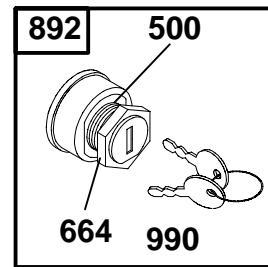

REF. NO.	PART NO.	DESCRIPTION	REF. NO.	PART NO.	DESCRIPTION	REF. NO.	PART NO.	DESCRIPTION
51	★Ø27381	Gasket-Intake	500	691086	Washer (Key Switch)	775	690315	Nut (Toggle Switch)
51B	★Ø692917	Gasket-Intake	501A	295924	Regulator (Flat Mount) (Delco Remy No. 1118988)	795A	496590	Switch-Toggle
215A	291871	Guide-Air				840A	395408	Kit-Panel (Toggle Switch)
265	692179	Clamp-Casing						----- Note -----
267A	93107	Screw (Casing Clamp)						395409 Kit-Panel (Key Switch)
		----- Note -----						
		691044 Screw (Casing Clamp) Used on Type No(s). 0644, 0672.	526	690297	Screw (Regulator)	892	392833	Switch-Key
310	690323	Screw (Starter Motor) (4" Long)	575	692303	Switch-Starting	945A	692132	Bracket-Starter Motor
310A	692329	Screw (Starter Motor) (5" Long)	577	690630	Cable-Starter	990	691959	Key Set
361	93415	Screw (Starting Switch)	578C	690647	Wire Assembly	1113	691681	Screw (Panel)
462	690282	Washer (Starter Cable)	621	297472	Switch-Stop	1225	691029	Nut (Starting Switch)
478A	395410	Panel	627	392884	Bracket-Stopswitch			
497	692198	Screw (Stopswitch Bracket)	636	696198	Nut (Starting Switch) (Terminal)			
			641	691075	Washer (Starting Switch)			
			664	691087	Nut (Key Switch)			

★ Engine Gasket Set-Reference 358
● Carburetor Overhaul Kit-Reference 121

Ø Valve Gasket Set-Reference 1095