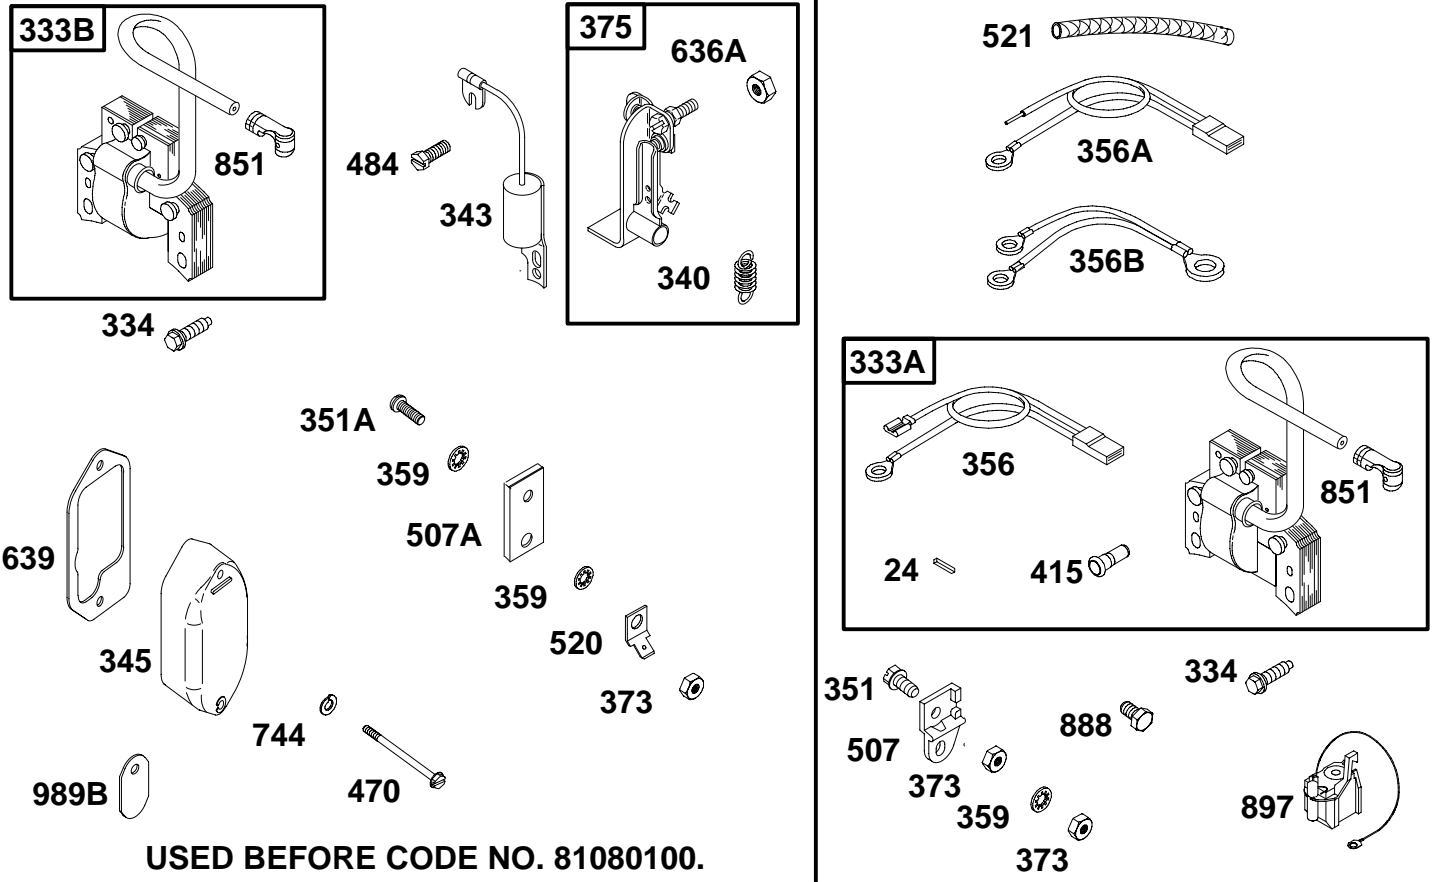

326400

REF. NO.	PART NO.	DESCRIPTION	REF. NO.	PART NO.	DESCRIPTION	REF. NO.	PART NO.	DESCRIPTION
24	222698	Key-Flywheel	356	398808	Wire-Stop	507	690584	Insulator
333A	398811	Armature-Magneto (Breaker Ignition) (Used After Code Date 81073100).	356A	690650	Wire-Stop (Used With Armature Reference 333A)	507A	66895	Insulator
333B	298968	Armature-Magneto (Breaker Ignition) (Used Before Code Date 81080100).	356B	396585	Wire-Stop (Used on Type No(s). 0643, 0646, 0735.	----- Note -----		
334	691061	Screw (Magneto Armature)	359	691077	Washer (Ground Terminal)	299598	691084	Insulator (Used on Type No(s). 0131.
340	26018	Spring-Breaker Arm	373	691612	Nut (Ground Terminal)	520	691084	Terminal-Ground
343	298060	Condenser	375	298185	Breaker-Ignition	521	291508	Shield-Cable
345	211327	Cover-Breaker	415	692882	Plug	636A	230783	Nut (Starting Switch)
351	690292	Screw (Ground Terminal)	470	692836	Screw (Breaker Cover)	639	692913	Gasket-Breaker Box
351A	690295	Screw (Ground Terminal)	484	690294	Screw (Condenser)	744	690277	Washer (Breaker Cover)
						851	493880	Terminal-Spark Plug
						888	690295	Screw (Insulator)
						897	394970	Kit-MAGNETRON® Ignition (Used After Code Date 81080100 and Before Code Date 85012200).
						989B	221976	Stop Switch-Spark Plug

★ Engine Gasket Set-Reference 358
● Carburetor Overhaul Kit-Reference 121

∅ Valve Gasket Set-Reference 1095