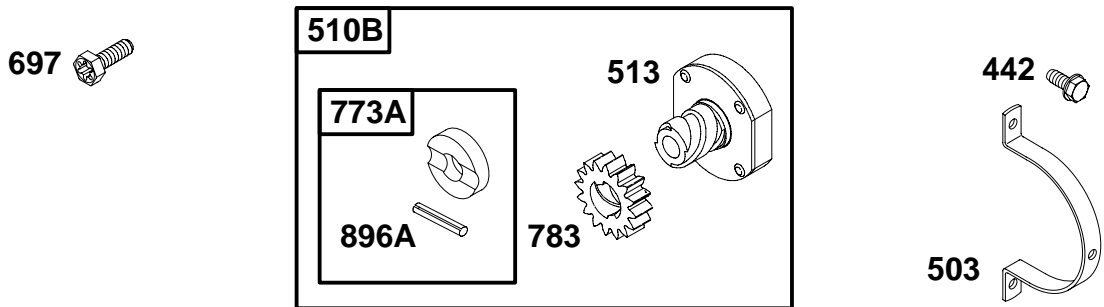

REF. NO.	PART NO.	DESCRIPTION	REF. NO.	PART NO.	DESCRIPTION	REF. NO.	PART NO.	DESCRIPTION
309A		Motor-Starter (For Replacement Starter Motor, See Reference 309, Previous Page)	503	690406	Strap-Starter	801	394802	Cap-Drive
			510A	696540	Drive-Starter	802A	395537	Cap-End
			510B	696535	Drive-Starter	803A	494205	Housing-Starter
			513	692024	Clutch-Drive	876	696539	Kit-Pinion Spring
310A	692329	Screw (Starter Motor) (5" Long)	544A	490309	Armature Starter	896	691641	Pin-Drive Retainer (Copper)
			697	691058	Screw (Drive Cap)	896A	94192	Pin-Drive Retainer (Black)
311A	395538	Brush Set	773A	391462	Retainer			
	442	Screw (Starter Strap)	783	693059	Gear-Pinion			

★ Engine Gasket Set-Reference 358
● Carburetor Overhaul Kit-Reference 121

∅ Valve Gasket Set-Reference 1095