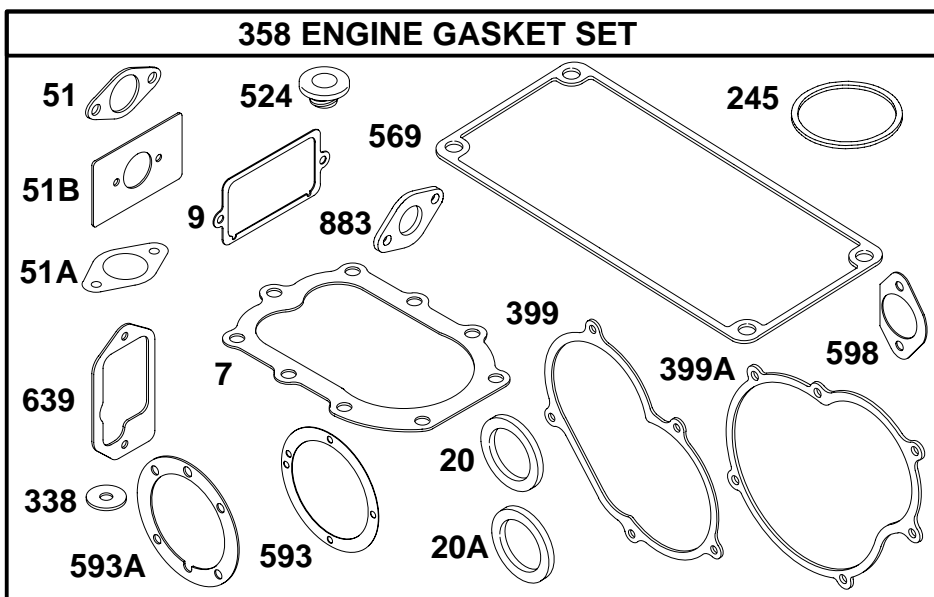

326400

REF. NO.	PART NO.	DESCRIPTION	REF. NO.	PART NO.	DESCRIPTION	REF. NO.	PART NO.	DESCRIPTION
7	★Ø272166	Gasket-Cylinder Head	142	●691966	Nozzle-Carburetor (Labeled B)	593A	★270513	Gasket-Bearing Support (.015" Thick)
9	★Ø27803	Gasket-Breather	150	●691610	Gasket-Nozzle			----- Note -----
20	★691948	Seal-Oil (PTO Side)	245	★692190	Gasket-Fuel Bowl			★270514 Gasket-Bearing Support (.010" Thick)
20A	★291675	Seal-Oil (PTO Side)	338	★690270	Gasket-Dipstick			★270515 Gasket-Bearing Support (.005" Thick)
51	★Ø27381	Gasket-Intake	358	299719	Gasket Set-Engine	598	★270516	Shim-End Play (Camshaft Bearing) (.009" Thick)
51A	★●692214	Gasket-Intake	399	★691310	Gasket-Counterweight Cover (Magneto Side)			----- Note -----
51B	★Ø692917	Gasket-Intake	399A	★692914	Gasket-Counterweight Cover (PTO Side)			★270517 Shim-End Play (Camshaft Bearing) (.007" Thick)
94	●292681	Kit-Idle Mixture						★270518 Shim-End Play (Camshaft Bearing) (.005" Thick)
102	●692215	Gasket-Carburetor Body	524	★281370	Seal-Dipstick Tube	639	★692913	Gasket-Breaker Box
104	●691775	Pin-Float Hinge	569	★691569	Gasket-Engine Base	883	★692236	Gasket-Exhaust
121	394989	Kit-Carburetor Overhaul (Used After Code Date 81090800).	593	★691311	Gasket-Bearing Support	1095	498540	Gasket Set-Valve
		----- Note -----				1227	●99525	Valve-High Speed
		391071 Kit-Carburetor Overhaul (Used Before Code Date 81090900).						
127	●690627	Plug-Welch						
134	●394681	Kit-Needle/Seat						

★ Engine Gasket Set-Reference 358
● Carburetor Overhaul Kit-Reference 121

Ø Valve Gasket Set-Reference 1095