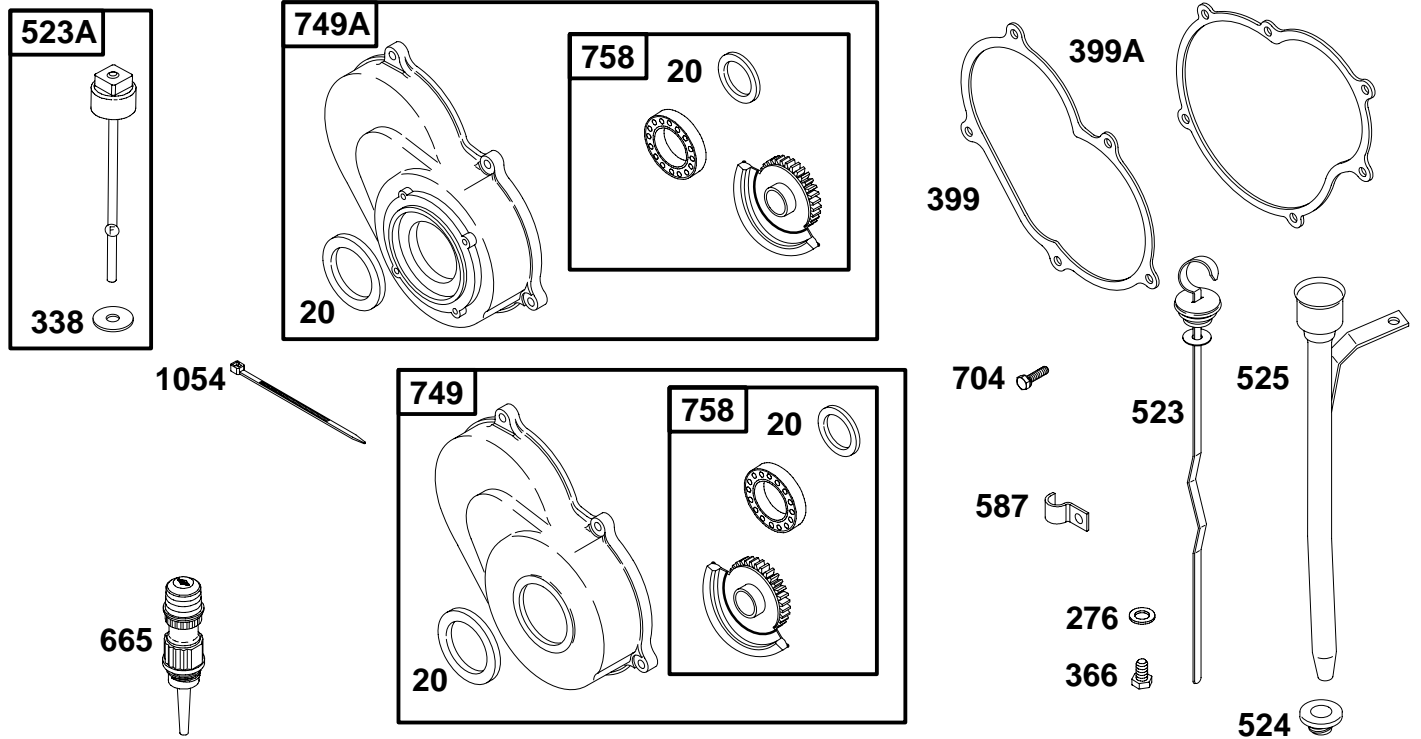

REF. NO.	PART NO.	DESCRIPTION	REF. NO.	PART NO.	DESCRIPTION	REF. NO.	PART NO.	DESCRIPTION
20	★691948	Seal—Oil (PTO Side)	525	690622	Tube—Dipstick	587	690389	Clamp—Cable
276	690258	Washer—Sealing			----- Note -----	665	298860	Minder—Oil
338	★690270	Gasket—Dipstick		690623	Tube—Dipstick	704	691083	Screw
366	690304	Screw (Timing Hole Plug)			Used on Type No(s).			(Counterweight Cover)
399	★691310	Gasket—Counterweight Cover (Magneto Side)			0121, 0144, 0157, 0158, 0164, 0165, 0169, 0170, 0182, 0184, 0192, 0198, 0210, 0222, 0234, 0235, 0240, 0248, 0262, 0266, 0309, 0312, 0316, 0331, 0338, 0341, 0351, 0358, 0630, 0638, 0679, 0705, 0707, 0724, 0744, 0750, 0755, 0770, 1160, 2581.	749	391061	Cover—Counterweight
399A	★692914	Gasket—Counterweight Cover (PTO Side)				749A	391361	Cover—Counterweight (Used on Alternator Equipped Engines)
523	691352	Dipstick				758	393164	Counterweight
523A	690620	Dipstick				1054	280275	Tie—Cable
524	★281370	Seal—Dipstick Tube						

★ Engine Gasket Set—Reference 358
● Carburetor Overhaul Kit—Reference 121

∅ Valve Gasket Set—Reference 1095