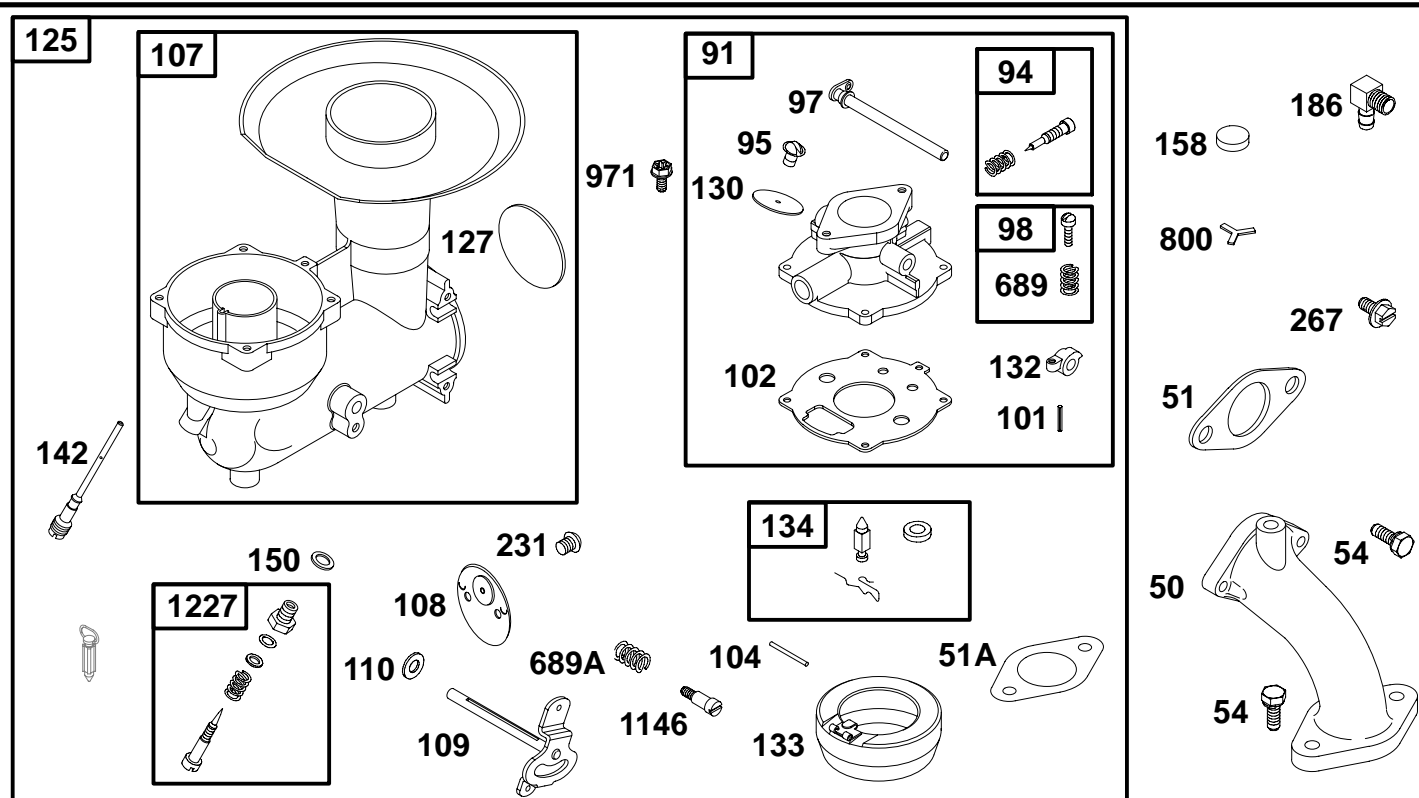

REF. NO.	PART NO.	DESCRIPTION	REF. NO.	PART NO.	DESCRIPTION	REF. NO.	PART NO.	DESCRIPTION
50	691152	Manifold-Intake ----- Note ----- 692525 Manifold-Intake Used on Type No(s). 0248, 0308, 0358, 0638, 0707, 0770.	102	●692215	Gasket-Carburetor Body			----- Note ----- 390950 Nozzle-Carburetor (Standard) (Labeled 40) (Used Before Code Date 81090900).
51	★Ø27381	Gasket-Intake	104	●691775	Pin-Float Hinge	150	●691610	Gasket-Nozzle
51A	★●692214	Gasket-Intake	107	391069	Body-Lower Carburetor	158	27590	Plug-Carburetor Filter/Drain
54	691681	Screw (Intake Manifold)	108	690621	Valve-Choke	186	691764	Connector-Hose
91	299687	Body-Upper Carburetor ----- Note ----- 391067 Body-Upper Carburetor Used on Type No(s). 0121, 0144, 0157, 0158, 0164, 0165, 0169, 0170, 0182, 0184, 0192, 0240, 0309, 0331, 0630, 0707, 0724, 0770.	109		Shaft-Choke (See Previous Page)	231	691437	Screw (Choke Valve)
94	●292681	Kit-Idle Mixture	110	691186	Washer (Choke Shaft)	267	691082	Screw (Casing Clamp)
95	691437	Screw (Throttle Valve)	125		Carburetor (See Previous Page)	689	691591	Spring-Friction
97	691944	Shaft-Throttle	127	●690627	Plug-Welch	689A	691590	Spring-Friction
98	693942	Kit-Idle Speed	130	691727	Valve-Throttle	800	220521	Retainer-Carburetor Drain
101	691616	Pin-Shaft	132	691708	Stop-Throttle	971	691090	Screw (Air Cleaner Base to Carburetor)
			133	692265	Float-Carburetor (See Previous Page)	1146	691587	Screw (Choke Shaft)
			134		Kit-Needle/Seat (See Previous Page)	1227		Valve-High Speed (See Previous Page)
			142	●691966	Nozzle-Carburetor (Standard) (Labeled B) (Used After Code Date 81090800).			

★ Engine Gasket Set-Reference 358
● Carburetor Overhaul Kit-Reference 121

Ø Valve Gasket Set-Reference 1095