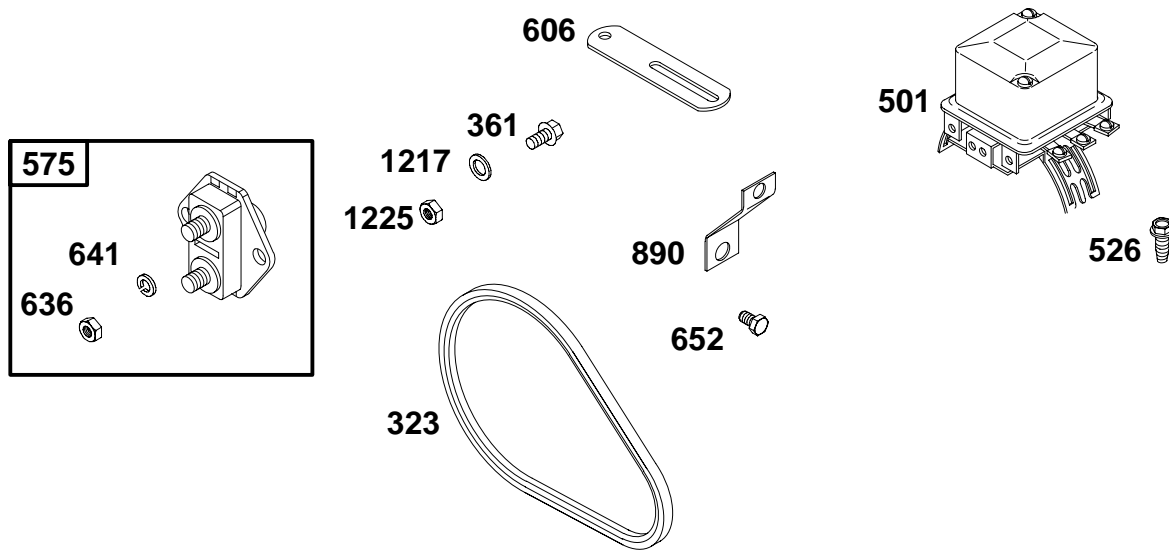

REF. NO.	PART NO.	DESCRIPTION	REF. NO.	PART NO.	DESCRIPTION	REF. NO.	PART NO.	DESCRIPTION
323	68898	Belt-Vee (For Low Position Mounting)	526	690297	Screw (Regulator)	890	221472	Bracket-Support
		----- Note -----	575	692303	Switch-Starting	1217	690282	Washer (Starting Switch)
		68878 Belt-Vee (For High Position Mounting)	606	221442	Strap-Adjusting	1225	691029	Nut (Starting Switch)
361	691681	Screw (Starting Switch)	636	696198	Nut (Starting Switch) (Terminal)			
501	297196	Regulator (Saddle Mount) (Delco Remy No. 1119577)	641	691075	Washer (Starting Switch) (Terminal)			
			652	693972	Screw (Support Bracket)			

★ Engine Gasket Set-Reference 358
● Carburetor Overhaul Kit-Reference 121

∅ Valve Gasket Set-Reference 1095