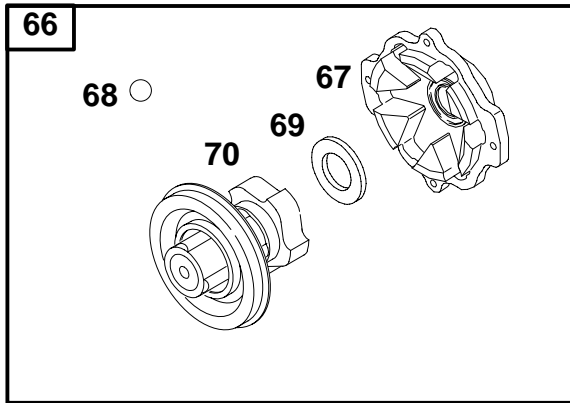

326400

69A

69B

257

REF. NO.	PART NO.	DESCRIPTION	REF. NO.	PART NO.	DESCRIPTION	REF. NO.	PART NO.	DESCRIPTION
66	393127	Clutch-Starter	69	690271	Washer (Starter Clutch)	71	691359	Cover-Ratchet
66A	399671	Clutch-Starter (Sealed)	69A	690260	Washer (Starter Clutch)	257	690309	Screw (Starter Clutch)
67	690542	Housing-Clutch	69B	690277	Washer (Starter Clutch)			
67A	394897	Housing-Clutch	70	691945	Ratchet-Clutch			
68	691604	Ball-Clutch						

★ Engine Gasket Set-Reference 358
● Carburetor Overhaul Kit-Reference 121

∅ Valve Gasket Set-Reference 1095