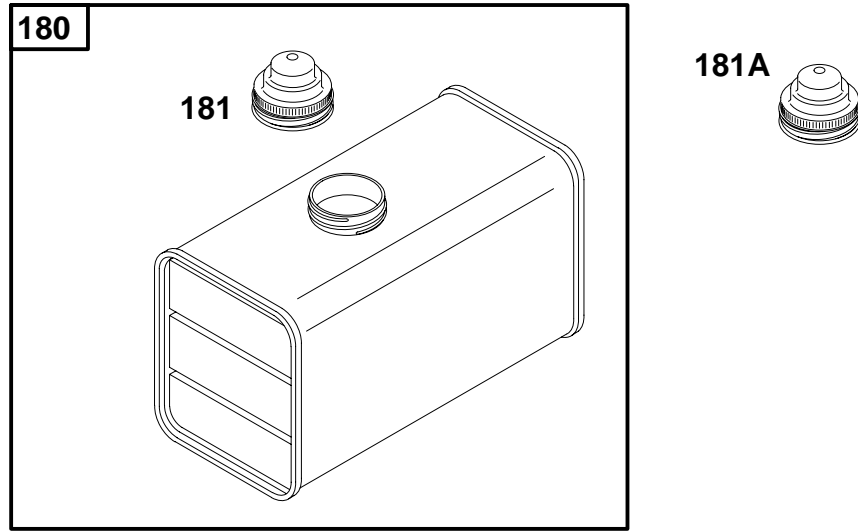

326400

REF. NO.	PART NO.	DESCRIPTION	REF. NO.	PART NO.	DESCRIPTION	REF. NO.	PART NO.	DESCRIPTION
180	291488	Tank-Fuel (6 Quart) ----- Note ----- 290816 Tank-Fuel (4 Quart) 292415 Fuel Tank (8 Quart) Used on Type No(s). 0137, 0140, 0141, 0143, 0148, 0151, 0152, 0153, 0156, 0162, 0163, 0167, 0172, 0173, 0175, 0176, 0178, 0180, 0181, 0183, 0185, 0186, 0197, 0199, 0201, 0203, 0205, 0212, 0215, 0219, 0226, 0227, 0242, 0245, 0249, 0254, 0255, 0257, 0259, 0273, 0282, 0284, 0286, 0289, 0291, 0293, 0300, 0303, 0307, 0311, 0318, 0330, 0336, 0347, 0354, 0369, 0372, 0376, 0377, 0381,			0384, 0392, 0635, 0640, 0647, 0648, 0657, 0659, 0661, 0664, 0666, 0674, 0682, 0685, 0690, 0694, 0696, 0697, 0698, 0704, 0712, 0714, 0721, 0723, 0729, 0730, 0743, 0745, 0746, 0754, 0757, 0771, 0772.	181	791545	Cap-Fuel Tank (Chrome)
						181A	392305	Cap-Fuel Tank (Black)

★ Engine Gasket Set-Reference 358
● Carburetor Overhaul Kit-Reference 121

∅ Valve Gasket Set-Reference 1095