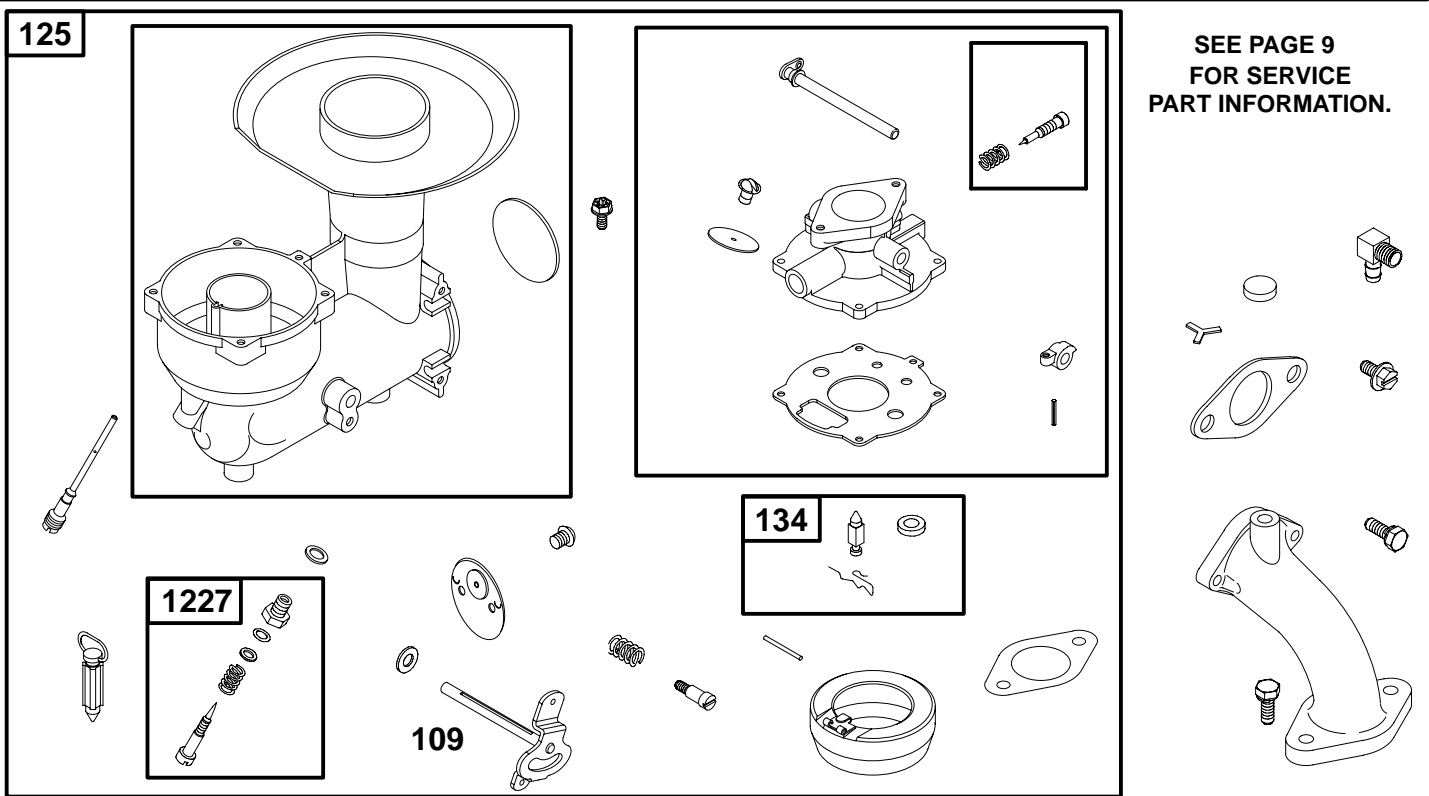

326400

REF. NO.	PART NO.	DESCRIPTION	REF. NO.	PART NO.	DESCRIPTION	REF. NO.	PART NO.	DESCRIPTION
109	691353	Shaft-Choke -----Note----- 690617 Shaft-Choke Used on Type No(s). 0121, 0127, 0133, 0134, 0135, 0136, 0139, 0140, 0144, 0149, 0157, 0158, 0162, 0163, 0164, 0165, 0166, 0169, 0170, 0172, 0180, 0184, 0185, 0186, 0192, 0201, 0204, 0206, 0211, 0212, 0213, 0226, 0227, 0228, 0229, 0249, 0251, 0271, 0298, 0326, 0328, 0332, 2581, 2582.	125	391065	Carburetor -----Note----- 391068 Carburetor Used on Type No(s). 0121, 0144, 0157, 0158, 0164, 0165, 0169, 0170, 0184, 0192, 0240, 0331. 391070 Carburetor Used on Type No(s). 0127, 0133, 0134, 0135, 0136, 0139, 0140, 0149, 0162, 0163, 0166, 0172, 0173, 0180, 0185, 0186, 0201, 0204, 0206, 0211, 0212, 0213, 0226, 0227, 0228, 0229, 0249, 0251, 0271, 0298, 0326, 0328, 0332. 392035 Carburetor Used on Type No(s). 0182, 0210, 0222, 0309.			392235 Carburetor Used on Type No(s). 0198, 0234, 0235, 0248, 0266, 0312, 0316, 0338, 0341, 0351, 0358, 0707, 0724, 0744, 0750, 0759, 0770. 393431 Carburetor Used on Type No(s). 0262, 0630.
						134	●394681	Kit-Needle/Seat -----Note----- 394682 Kit-Needle/Seat (Includes Brass Seat) 394683 Kit-Needle/Seat (Includes Brass Seat) (For Use With Impulse Pump)
						1227	●99525	Valve-High Speed

★ Engine Gasket Set-Reference 358
● Carburetor Overhaul Kit-Reference 121

∅ Valve Gasket Set-Reference 1095