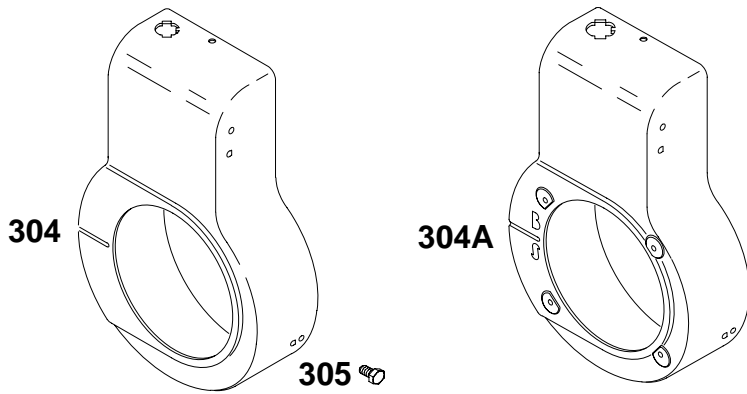

1019 LABEL KIT

REF. NO.	PART NO.	DESCRIPTION	REF. NO.	PART NO.	DESCRIPTION	REF. NO.	PART NO.	DESCRIPTION
304	294698	Housing-Blower -----Note----- 297010 Housing-Blower Used on Type No(s). 0060, 0119, 0160, 0197, 0216, 0223, 0237. 297453 Housing-Blower Used on Type No(s). 0020, 0023, 0050, 0136, 0139, 0140, 0145, 0150, 0151, 0152, 0155, 0159, 0175, 0181, 0183, 0191, 0199, 0203, 0204, 0205, 0206, 0208, 0212, 0218, 0219, 0226, 0227, 0228, 0254, 0255, 0259. 391229 Housing-Blower Used on Type No(s). 0027, 0028, 0063, 0115, 0123, 0126, 0135, 0143, 0148, 0149, 0162, 0163, 0165, 0167, 0168, 0170, 0171, 0172, 0174, 0178, 0180, 0182, 0184, 0185, 0188, 0189, 0192, 0193, 0198, 0201, 0209, 0210, 0211, 0213, 0215, 0217, 0221, 0224, 0229, 0230, 0231, 0234, 0235, 0236, 0238,			0248, 0249, 0259, 0251, 0252, 0257, 0261, 0262, 0265, 0271, 0273, 0275, 0276, 0277, 0278, 0279, 0281, 0282, 0283, 0284, 0285, 0286, 0287, 0288, 0296, 0298, 0303, 0304, 0306, 0307, 0309, 0310, 0311, 0315, 0316, 0317, 0318, 0319, 0320, 0321, 0322, 0323, 0324, 0325, 0326, 0328, 0330, 0331, 0332, 0333, 0334, 0337, 0338, 0340, 0343, 0347, 0348, 0349, 0350, 0351, 0353, 0355, 0358, 0359, 0360, 0363, 0364, 0367, 0370, 0371, 0372, 0374, 0375, 0376, 0377, 0378, 0379, 0381, 0382, 0383, 0388, 0389, 0392, 0394, 0399, 0630, 0634, 0636, 0638, 0640, 0643, 0649, 0653, 0654, 0658, 0660, 0661, 0663, 0665, 0666, 0667, 0668, 0669, 0671, 0672, 0673, 0675, 0676, 0678, 0679, 0680, 0684, 0685, 0687, 0688, 0692, 0693, 0697, 0698, 0699,			0701, 0702, 0703, 0704, 0705, 0707, 0708, 0712, 0714, 0715, 0716, 0718, 0720, 0721, 0724, 0725, 0729, 0731, 0733, 0736, 0738, 0741, 0742, 0746, 0748, 0749, 0751, 0752, 0753, 0754, 0760, 0761, 0764, 0765, 0770, 0771, 0772, 0774, 0776, 0779, 0782, 0783, 0784, 0787, 0789, 0797, 2527, 2528, 2563, 2596. 692359 Housing-Blower Used on Type No(s). 0682. 395513 Housing-Blower Used on Type No(s). 0711, 0719, 0732, 0740, 0781, 2529. 399177 Housing-Blower Used on Type No(s). 0758, 0788.
	304A	392343 Housing-Blower (Low Profile) Used on Type No(s). 0713, 0744, 0750, 0755, 0759, 0780, 0785, 0786, 2561, 2562.				305	692198	Screw (Blower Housing)
	1019	491258 Kit-Label						

★ Engine Gasket Set-Reference 358
● Carburetor Overhaul Kit-Reference 121

∅ Valve Gasket Set-Reference 1095