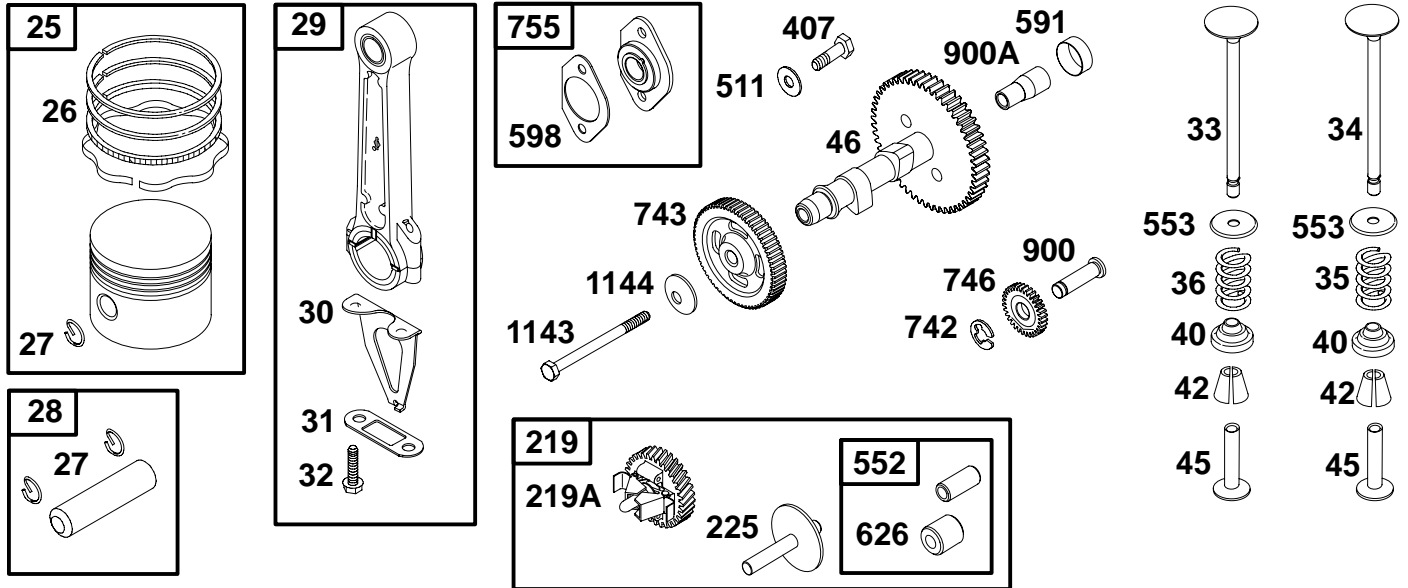

REF. NO.	PART NO.	DESCRIPTION	REF. NO.	PART NO.	DESCRIPTION	REF. NO.	PART NO.	DESCRIPTION
25	390364	Piston Assembly (Standard) ----- Note ----- 390366 Piston Assembly (.020" Oversize)	32	692345	Screw (Connecting Rod)	511	690402	Washer (Camshaft Bearing)
26	390484	Ring Set (Standard) ----- Note ----- 390679 Ring Set (Standard) (Chrome) 390505 Ring Set (.020" Oversize)	33	394436	Valve-Exhaust	552	393666	Bushing-Governor Crank
27	691792	Lock-Piston Pin	34	394435	Valve-Intake	553	690269	Retainer-Valve Spring
28	299691	Pin-Piston (Standard) ----- Note ----- 391286 Pin-Piston (.005" Oversize)	35	691597	Spring-Valve (Intake)	591	691746	Plug-Camshaft
29	299632	Rod-Connecting (Standard) ----- Note ----- 390306 Rod-Connecting (.020" Undersize)	36	691597	Spring-Valve (Exhaust)	598	★270516	Shim-End Play (Camshaft Bearing) (.009" Thick) ----- Note ----- ★270517 Shim-End Play (Camshaft Bearing) (.007" Thick) ★270518 Shim-End Play (Camshaft Bearing) (.005" Thick)
30	691726	Dipper-Connecting Rod	40	691939	Retainer-Valve ----- Note ----- 690274 Retainer-Valve Used on Type No(s). 0722.	626	690512	Spacer-Governor Crank
31	690396	Lock-Rod Screw	42	494553	Keeper-Valve (Used After Code Date 80111200). ----- Note ----- 68283 Keeper-Valve (Used Before Code Date 80111300).	742	691080	Retainer-E Ring
			45	691594	Tappet-Valve	743	691153	Gear-Drive
			46	692855	Camshaft	746	691803	Gear-Idler
			219	291192	Gear-Governor	755	299706	Bearing-Camshaft
			219A	393720	Gear-Governor	900	691767	Shaft-Gear
			225	691357	Shaft-Governor Gear	900A	691768	Shaft-Gear
			407	690810	Screw (Camshaft Bearing)	1143	691081	Screw (Drive Gear Cover)
						1144	690301	Washer (Drive Gear Cover)

★ Engine Gasket Set-Reference 358
● Carburetor Overhaul Kit-Reference 121

∅ Valve Gasket Set-Reference 1095