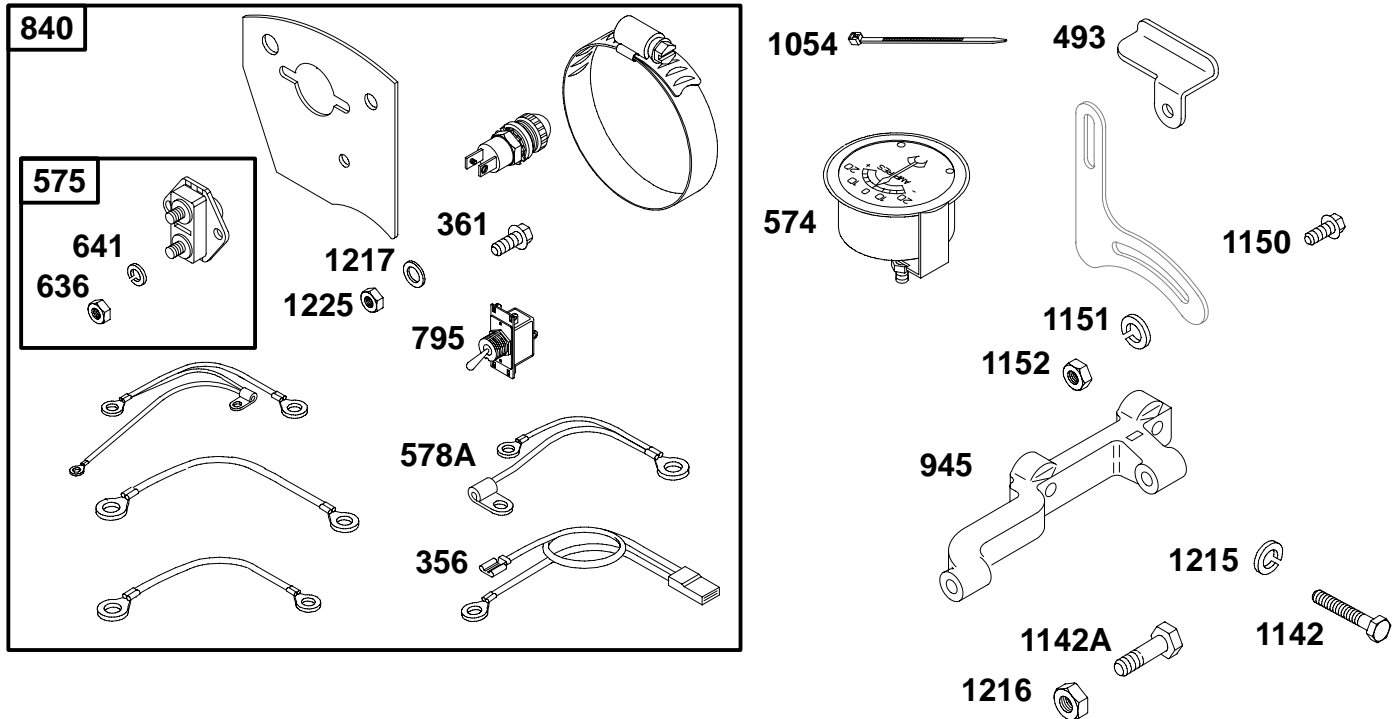

326400

REF. NO.	PART NO.	DESCRIPTION	REF. NO.	PART NO.	DESCRIPTION	REF. NO.	PART NO.	DESCRIPTION
356	398808	Wire-Stop	795	298590	Switch-Toggle	1215	691075	Washer (Starter Bracket)
361	93415	Screw (Starting Switch)	840	298561	Kit-Panel (Generator Panel)	1216	691105	Nut (Starter Bracket)
493	221933	Bracket-Mounting	945	211785	Bracket-Starter Motor	1217	690282	Washer (Starting Switch)
574	295158	Ammeter (Stewart Warner Number 357-W)	1054	280275	Tie-Cable	1225	691029	Nut (Starting Switch)
575	692303	Switch-Starting	1142	690303	Screw (Starter Motor Bracket)			
578A	298582	Wire Assembly	1142A	691614	Screw (Starter Motor Bracket) (1 3/4" Long)			
636	696198	Nut (Starting Switch) (Terminal)	1150	691058	Screw (Adjusting Strap)			
641	691075	Washer (Starting Switch) (Terminal)	1151	690282	Washer (Adjusting Strap)			
			1152	691105	Nut (Adjusting Strap)			

★ Engine Gasket Set-Reference 358
● Carburetor Overhaul Kit-Reference 121

∅ Valve Gasket Set-Reference 1095