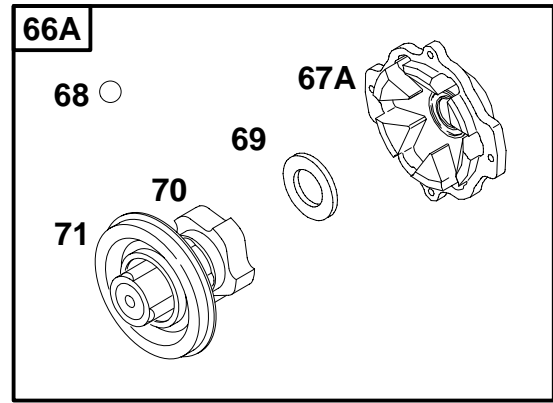

326400

69A

69B

257

REF. NO.	PART NO.	DESCRIPTION	REF. NO.	PART NO.	DESCRIPTION	REF. NO.	PART NO.	DESCRIPTION
66	393127	Clutch-Starter	69	690271	Washer (Starter Clutch)	71	691359	Cover-Ratchet
66A	399671	Clutch-Starter (Sealed)	69A	690260	Washer (Starter Clutch)	257	690309	Screw (Starter Clutch)
67	690542	Housing-Clutch	69B	690277	Washer (Starter Clutch)			
67A	394897	Housing-Clutch	70	691945	Ratchet-Clutch			
68	691604	Ball-Clutch						

★ Engine Gasket Set-Reference 358
● Carburetor Overhaul Kit-Reference 121

∅ Valve Gasket Set-Reference 1095