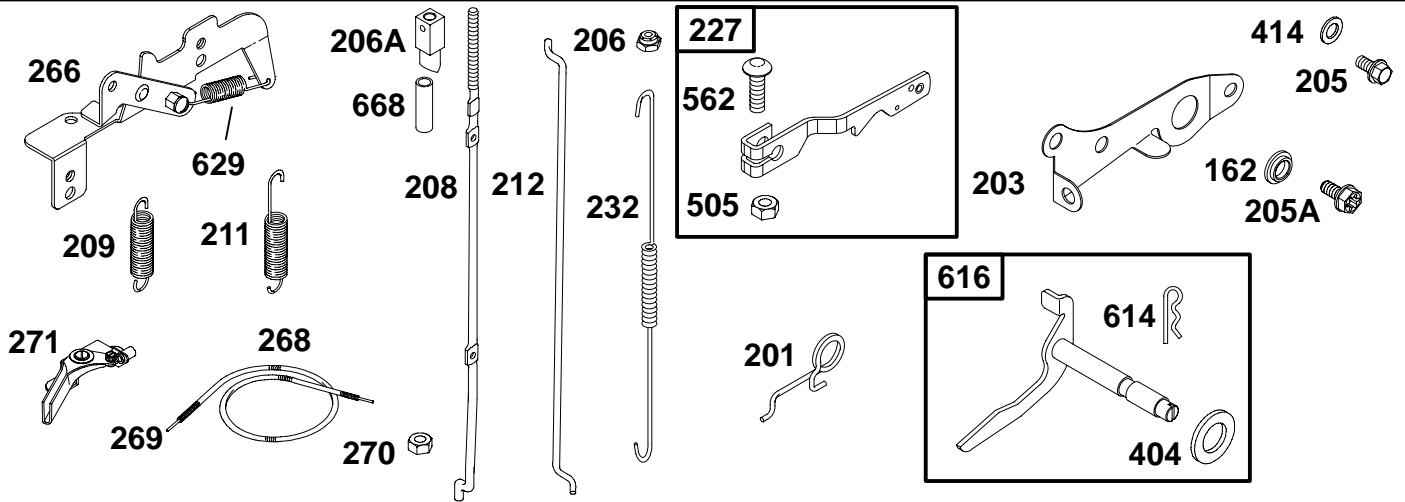

326400

REF. NO.	PART NO.	DESCRIPTION	REF. NO.	PART NO.	DESCRIPTION	REF. NO.	PART NO.	DESCRIPTION
162	690267	Collar-Bell Crank	212	691791	Link-Throttle	268	691025	Casing-Control Wire
201	261027	Link-Air Vane Used on Type No(s). 0234, 0705.			----- Note ----- 691595 Link-Throttle Used on Type No(s). 0248, 0308, 0358, 0638, 0707, 0770.			(Cut to Required Length)
203	690263	Crank-Bell	227	690607	Lever-Governor Control	269	691026	Wire-Control (Cut to Required Length)
205	691681	Screw (Bell Crank) Used on Type No(s). 0136, 0139, 0204, 0228, 0234, 0248, 0328, 0678, 0705.			----- Note ----- 690616 Lever- Governor Control Used on Type No(s). 0611, 0630, 0647, 0651, 0684, 0690, 0706, 0721, 0660, 0671, 0675, 0681, 0683, 0685, 0689, 0692, 0694, 0697, 0699, 0801, 2520, 2527, 2528, 2529, 2550, 2561, 2581, 2582.	270	691027	Nut (Control Wire Casing)
205A	690810	Screw (Bell Crank)				271	691028	Lever-Control ----- Note ----- 221987 Lever-Control Used on Type No(s). 0678, 0705.
206	691079	Nut-Governor Adjusting	232	690545	Spring-Governor Link ----- Note ----- 692207 Spring- Governor Link Used on Type No(s). 0248, 0308, 0358, 0638, 0707, 0770.	404	690264	Washer (Governor Crank)
206A	691584	Nut-Governor Adjusting				414	692810	Washer (Bell Crank) Used on Type No(s). 0136, 0139, 0204, 0228, 0234, 0248, 0328, 0678, 0705.
208	691761	Rod-Governor Control				505	691251	Nut (Governor Control Lever)
209	691596	Spring-Governor ----- Note ----- 691789 Spring- Governor Used on Type No(s). 0611, 0630, 0647, 0651, 0690, 0760, 0781, 0801, 2520, 2527, 2528, 2529, 2550, 2581, 2582.	266	494554	Control-Throttle ----- Note ----- 299361 Control- Throttle (Dial Control)	562	92613	Bolt (Governor Control Lever)
211	691790	Spring-Governed Idle Used on Type No(s). 0611, 0630, 0647, 0651, 0690, 0760, 0781, 0801, 2520, 2527, 2528, 2529, 2550, 2581, 2582.				614	691620	Pin-Cotter
						616	291364	Crank-Governor
						629	690538	Spring-Throttle Return Used on Type No(s). 0234, 0631, 0632, 0637, 0641, 0642, 0705, 0803, 2580.
						668	690313	Spacer

★ Engine Gasket Set-Reference 358
● Carburetor Overhaul Kit-Reference 121

∅ Valve Gasket Set-Reference 1095