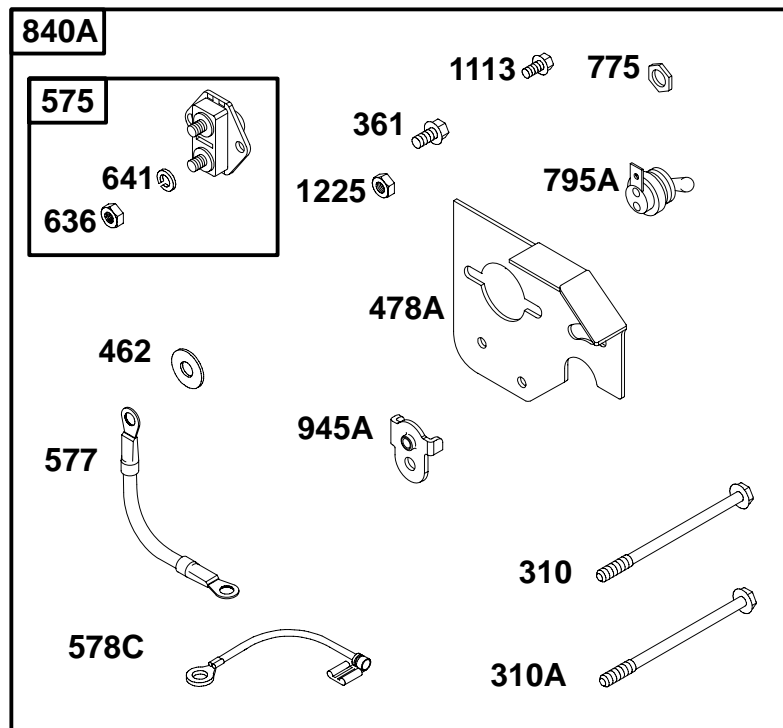

REF. NO.	PART NO.	DESCRIPTION	REF. NO.	PART NO.	DESCRIPTION	REF. NO.	PART NO.	DESCRIPTION
51	★Ø27381	Gasket-Intake	500	691086	Washer (Key Switch)	775	690315	Nut (Toggle Switch)
51B	★Ø692917	Gasket-Intake	501A	295924	Regulator (Flat Mount) (Delco Remy No. 1118988)	795A	496590	Switch-Toggle
215A	291871	Guide-Air				840A	395408	Kit-Panel (Toggle Switch)
265	692179	Clamp-Casing						----- Note -----
267A	93107	Screw (Casing Clamp)						395409 Kit-Panel (Key Switch)
		----- Note -----						
		691044 Screw (Casing Clamp) Used on Type No(s). 0644, 0672.	526	690297	Screw (Regulator)	892	392833	Switch-Key
310	690323	Screw (Starter Motor) (4" Long)	575	692303	Switch-Starting	945A	692132	Bracket-Starter Motor
310A	692329	Screw (Starter Motor) (5" Long)	577	690630	Cable-Starter	990	691959	Key Set
361	93415	Screw (Starting Switch)	578C	690647	Wire Assembly	1113	691681	Screw (Panel)
462	690282	Washer (Starter Cable)	621	297472	Switch-Stop	1225	691029	Nut (Starting Switch)
478A	395410	Panel	627	392884	Bracket-Stopswitch			
497	692198	Screw (Stopswitch Bracket)	636	696198	Nut (Starting Switch) (Terminal)			
			641	691075	Washer (Starting Switch)			
			664	691087	Nut (Key Switch)			

★ Engine Gasket Set-Reference 358
● Carburetor Overhaul Kit-Reference 121

Ø Valve Gasket Set-Reference 1095