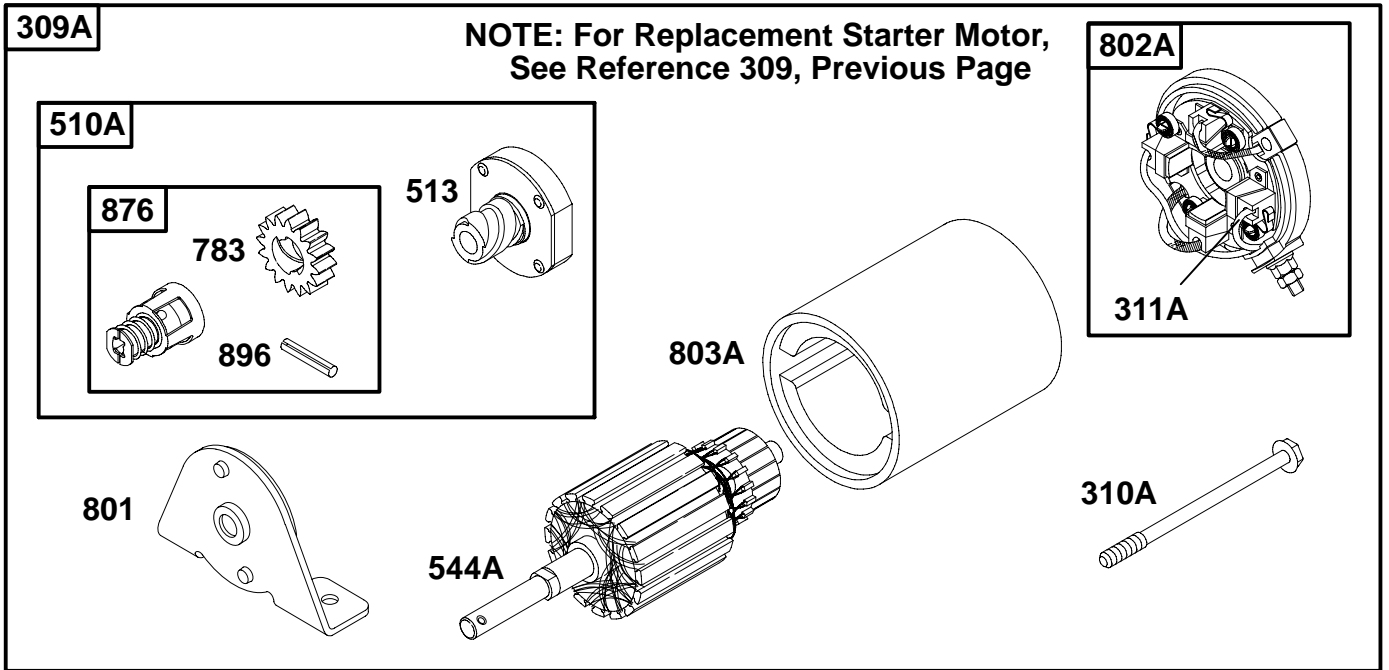

REF. NO.	PART NO.	DESCRIPTION	REF. NO.	PART NO.	DESCRIPTION	REF. NO.	PART NO.	DESCRIPTION
309A		Motor-Starter (For Replacement Starter Motor, See Reference 309, Previous Page)	503	690406	Strap-Starter	801	394802	Cap-Drive
			510A	696540	Drive-Starter	802A	395537	Cap-End
			510B	696535	Drive-Starter	803A	494205	Housing-Starter
			513	692024	Clutch-Drive	876	696539	Kit-Pinion Spring
310A	692329	Screw (Starter Motor) (5" Long)	544A	490309	Armature Starter	896	691641	Pin-Drive Retainer (Copper)
			697	691058	Screw (Drive Cap)	896A	94192	Pin-Drive Retainer (Black)
311A	395538	Brush Set	773A	391462	Retainer			
	442	Screw (Starter Strap)	783	693059	Gear-Pinion			

★ Engine Gasket Set-Reference 358
● Carburetor Overhaul Kit-Reference 121

∅ Valve Gasket Set-Reference 1095