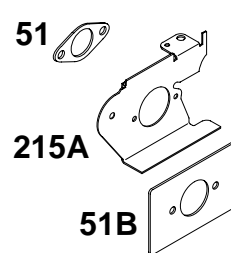

REF. NO.	PART NO.	DESCRIPTION	REF. NO.	PART NO.	DESCRIPTION	REF. NO.	PART NO.	DESCRIPTION
51	★Ø27381	Gasket-Intake	500	691086	Washer (Key Switch)	775	690315	Nut (Toggle Switch)
51B	★Ø692917	Gasket-Intake	501A	295924	Regulator (Flat Mount) (Delco Remy No. 1118988)	795A	496590	Switch-Toggle
215A	291871	Guide-Air				840A	395408	Kit-Panel (Toggle Switch)
265	692179	Clamp-Casing						----- Note -----
267A	93107	Screw (Casing Clamp)						395409 Kit-Panel (Key Switch)
		----- Note -----						
		691044 Screw (Casing Clamp) Used on Type No(s). 0644, 0672.	526	690297	Screw (Regulator)	892	392833	Switch-Key
310	690323	Screw (Starter Motor) (4" Long)	575	692303	Switch-Starting	945A	692132	Bracket-Starter Motor
310A	692329	Screw (Starter Motor) (5" Long)	577	690630	Cable-Starter	990	691959	Key Set
361	93415	Screw (Starting Switch)	578C	690647	Wire Assembly	1113	691681	Screw (Panel)
462	690282	Washer (Starter Cable)	621	297472	Switch-Stop	1225	691029	Nut (Starting Switch)
478A	395410	Panel	627	392884	Bracket-Stopswitch			
497	692198	Screw (Stopswitch Bracket)	636	696198	Nut (Starting Switch) (Terminal)			
			641	691075	Washer (Starting Switch)			
			664	691087	Nut (Key Switch)			

★ Engine Gasket Set-Reference 358
● Carburetor Overhaul Kit-Reference 121

Ø Valve Gasket Set-Reference 1095