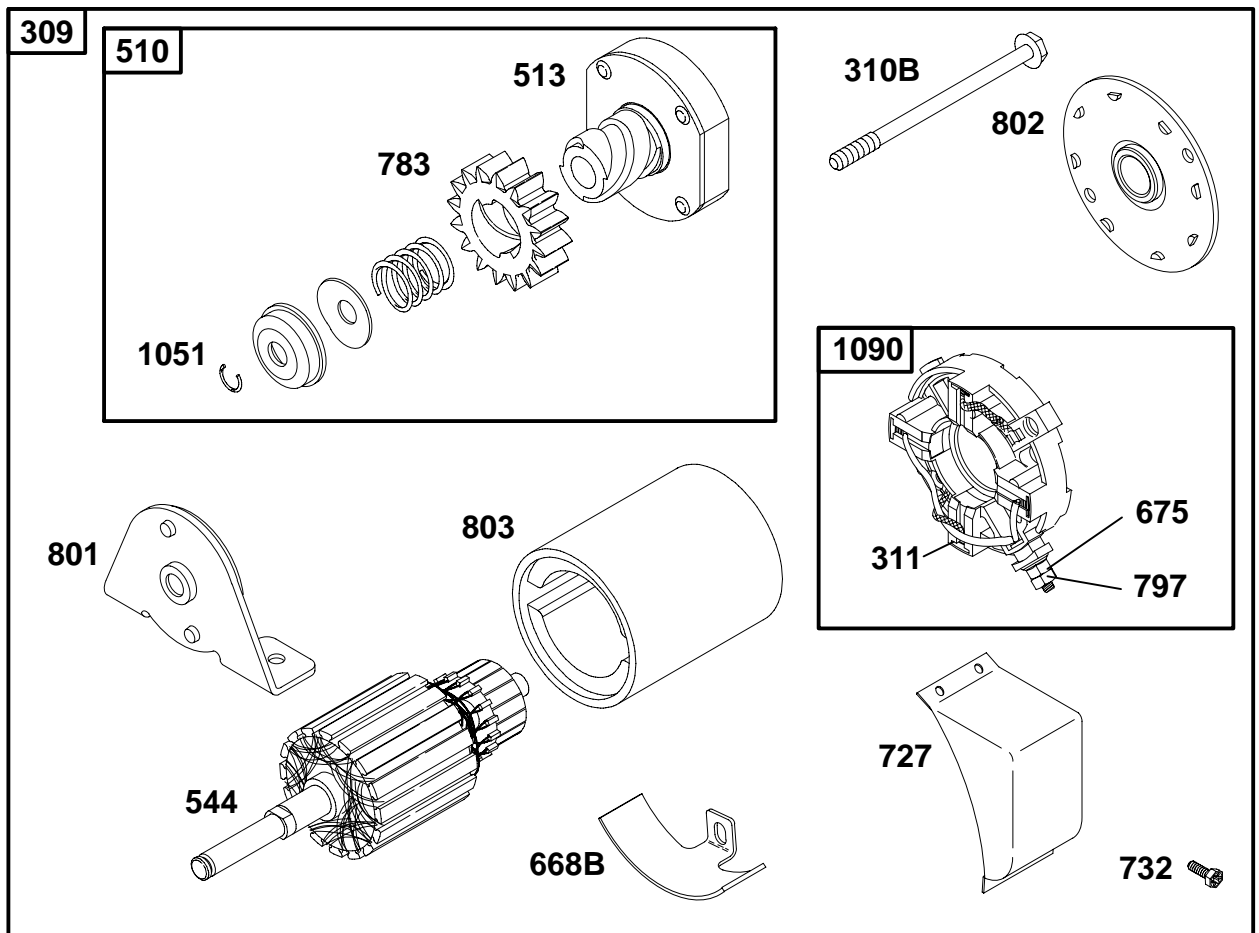

326400

REF. NO.	PART NO.	DESCRIPTION	REF. NO.	PART NO.	DESCRIPTION	REF. NO.	PART NO.	DESCRIPTION
309	396306	Motor-Starter	668B	396515	Spacer	797	691029	Nut (Brush Retainer)
310B	691263	Screw (Starter Motor) (4 3/4" Long)	675	691261	Washer (Brush Retainer)	801	394802	Cap-Drive
311	497608	Brush Set	697	691058	Screw (Drive Cap)	802	691286	Cap-End
510	696541	Drive-Starter	727	692338	Cover-Starter Drive	803		Housing-Starter (Served By 396306 Starter Motor Only)
513	692024	Clutch-Drive	732	93410	Screw (Starter Drive Cover)	1051	691265	Ring-Retaining
544		Armature-Starter (Served By 396306 Starter Motor Only)	783	695708	Gear-Pinion	1090	691293	Retainer-Brush

★ Engine Gasket Set-Reference 358
● Carburetor Overhaul Kit-Reference 121

∅ Valve Gasket Set-Reference 1095