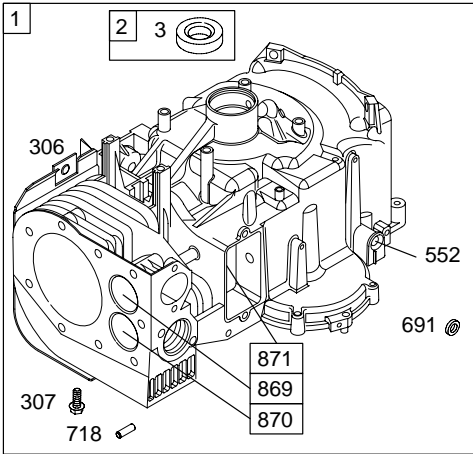

28D700

1019 LABEL KIT

1058 OPERATOR'S MANUAL