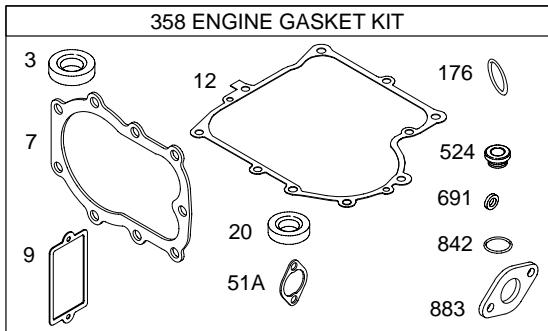

28D700

1019 LABEL KIT

1058 OPERATOR'S MANUAL