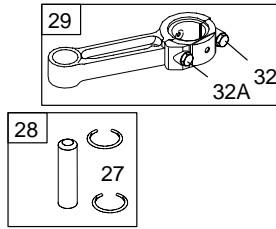

28D700

1019 LABEL KIT

1058 OPERATOR'S MANUAL