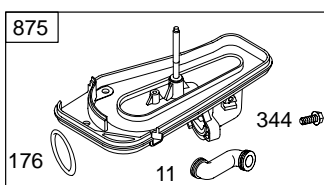

28D700

1036 EMISSIONS LABEL

28D700

DC ONLY	DUAL CIRCUIT
<p>474</p>  <p>877A</p>  <p>1059</p>	<p>474A</p>  <p>877</p>  <p>1059</p>
<p>578</p>  <p>578</p>	<p>878</p>  <p>878</p>

NOTE: All Stators Use Reference 1119 Mounting Screw.