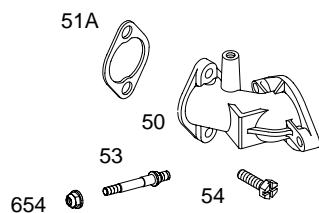

28D700

1036 EMISSIONS LABEL

28D700

DC ONLY	DUAL CIRCUIT
<p>474</p>  <p>877A</p>  <p>1059</p>	<p>474A</p>  <p>877</p>  <p>1059</p>
<p>578</p>  <p>578</p>	<p>878</p>  <p>878</p>

NOTE: All Stators Use Reference 1119 Mounting Screw.