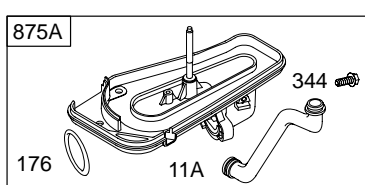

28D700

1036 EMISSIONS LABEL

28D700

DC ONLY	DUAL CIRCUIT
<p>474</p>  <p>877A</p>  <p>1059</p>	<p>474A</p>  <p>877</p>  <p>1059</p>
<p>578</p>  <p>578</p>	<p>878</p>  <p>878</p>

NOTE: All Stators Use Reference 1119 Mounting Screw.