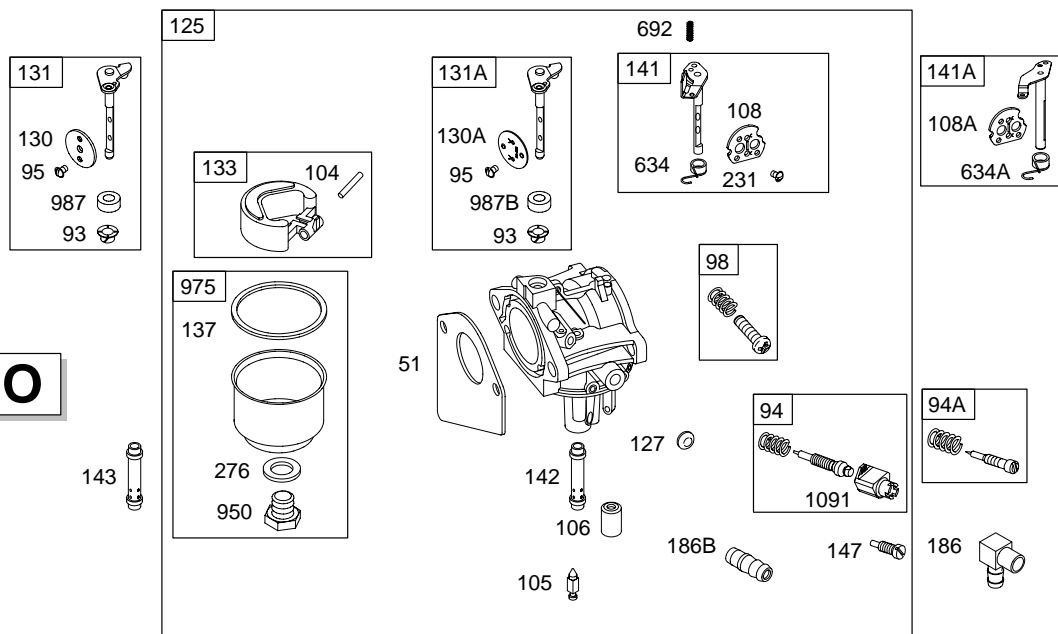

28D700

Illustrated Parts List

Model Series

28D700

TYPE NUMBERS
0025 through 1148.

TABLE OF CONTENTS

Air Cleaner	4
Alternator	8
Blower Housing/Shrouds	7
Cams	2
Carburetor	3
Controls	5
Crankcase Cover/Sump	2
Crankshaft	2
Cylinder	2
Electric Starter	9
Flywheel	6
Fuel Tank	5
Governor Spring	5
Head	2
Ignition	8
Kits/Gaskets-Carburetor	3
Kits/Gaskets-Valve	2
Muffler	4
Oil	2
Piston Group	2
Rewind	6
Valves	2

28D700

1019 LABEL KIT

1058 OPERATOR'S MANUAL

NIKKI

WALBRO

WALBRO

NIKKI

28D700

28D700

1036 EMISSIONS LABEL

28D700

DC ONLY	DUAL CIRCUIT
<p>474</p>  <p>877A</p>  <p>1059</p>	<p>474A</p>  <p>877</p>  <p>1059</p>
<p>578</p>  <p>578</p>	<p>878</p>  <p>878</p>

NOTE: All Stators Use Reference 1119 Mounting Screw.