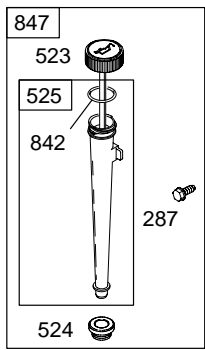

28D700

1019 LABEL KIT

1058 OPERATOR'S MANUAL