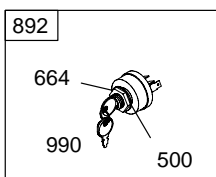

28D700

1036 EMISSIONS LABEL

28D700

DC ONLY	DUAL CIRCUIT
<p>474</p>  <p>877A</p>  <p>1059</p>	<p>474A</p>  <p>877</p>  <p>1059</p>
<p>578</p>  <p>578</p>	<p>878</p>  <p>878</p>

NOTE: All Stators Use Reference 1119 Mounting Screw.