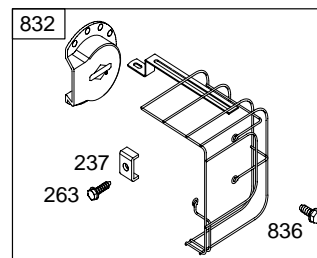

28D700

1019 LABEL KIT

1058 OPERATOR'S MANUAL

NIKKI

WALBRO

WALBRO

NIKKI

28D700

28D700

1036 EMISSIONS LABEL

28D700

DC ONLY	DUAL CIRCUIT
<p>474</p>  <p>877A</p>  <p>1059</p>	<p>474A</p>  <p>877</p>  <p>1059</p>
<p>578</p>  <p>578</p>	<p>878</p>  <p>878</p>

NOTE: All Stators Use Reference 1119 Mounting Screw.