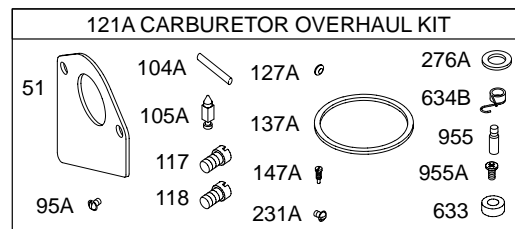

28D700

1019 LABEL KIT

1058 OPERATOR'S MANUAL

NIKKI

WALBRO

WALBRO

NIKKI

28D700

28D700

1036 EMISSIONS LABEL

28D700

DC ONLY	DUAL CIRCUIT
<p>474</p>  <p>877A</p>  <p>1059</p>	<p>474A</p>  <p>877</p>  <p>1059</p>
<p>578</p>  <p>578</p>	<p>878</p>  <p>878</p>

NOTE: All Stators Use Reference 1119 Mounting Screw.