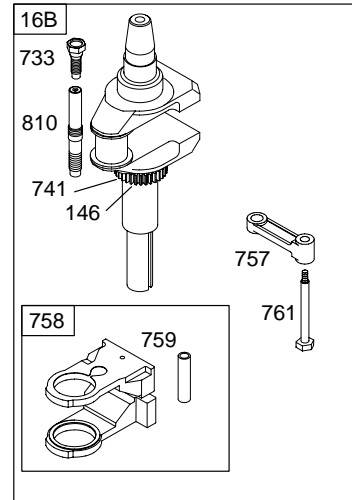

28D700

1019 LABEL KIT

1058 OPERATOR'S MANUAL