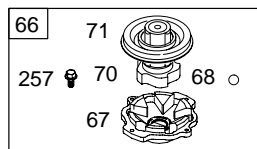

28D700

1019 LABEL KIT

1058 OPERATOR'S MANUAL

NIKKI

WALBRO

WALBRO

NIKKI

28D700

28D700

1036 EMISSIONS LABEL

28D700

DC ONLY	DUAL CIRCUIT
<p>474</p>  <p>877A</p>  <p>1059</p>	<p>474A</p>  <p>877</p>  <p>1059</p>
<p>578</p>  <p>578</p>	<p>878</p>  <p>878</p>

NOTE: All Stators Use Reference 1119 Mounting Screw.