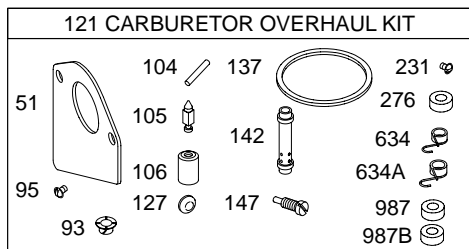

NIKKI

WALBRO

WALBRO

NIKKI