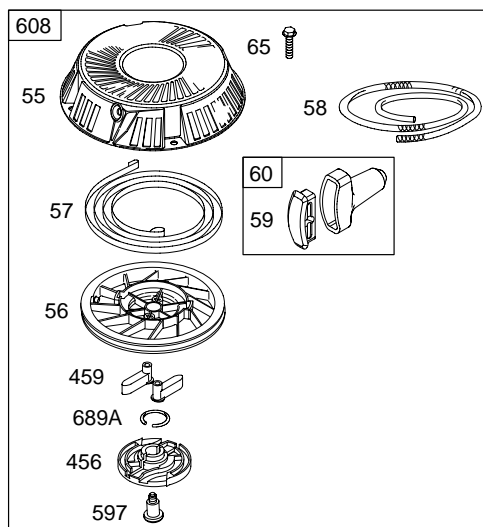

28D700

1019 LABEL KIT

1058 OPERATOR'S MANUAL

NIKKI

WALBRO

WALBRO

NIKKI

28D700

28D700

1036 EMISSIONS LABEL

28D700

DC ONLY	DUAL CIRCUIT
<p>474</p>  <p>877A</p>  <p>1059</p>	<p>474A</p>  <p>877</p>  <p>1059</p>
<p>578</p>  <p>578</p>	<p>878</p>  <p>878</p>

NOTE: All Stators Use Reference 1119 Mounting Screw.