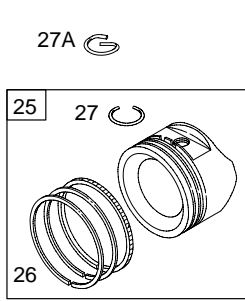

28D700

1019 LABEL KIT

1058 OPERATOR'S MANUAL