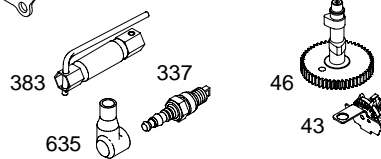

28D700

1019 LABEL KIT

1058 OPERATOR'S MANUAL