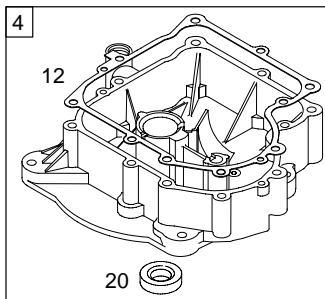

28D700

1019 LABEL KIT

1058 OPERATOR'S MANUAL