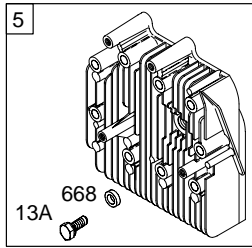

28D700

1019 LABEL KIT

1058 OPERATOR'S MANUAL