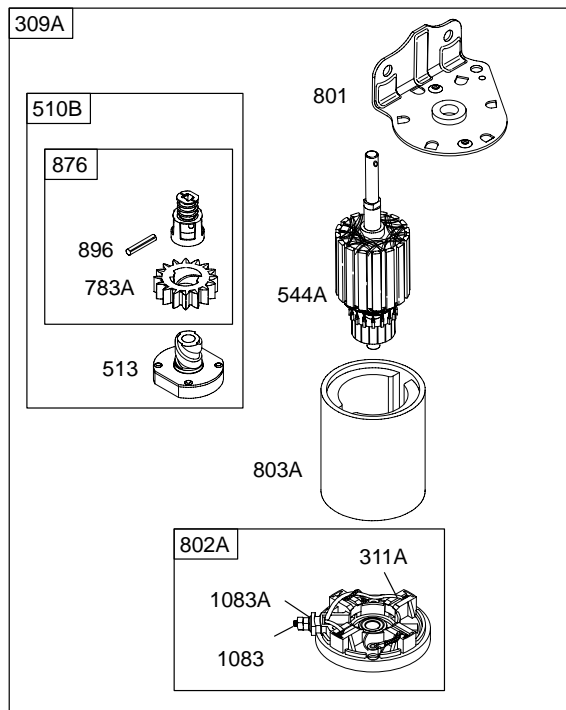

28D700

1036 EMISSIONS LABEL

28D700

DC ONLY	DUAL CIRCUIT
<p>474</p>  <p>877A</p>  <p>1059</p>	<p>474A</p>  <p>877</p>  <p>1059</p>
<p>578</p>  <p>578</p>	<p>878</p>  <p>878</p>

NOTE: All Stators Use Reference 1119 Mounting Screw.