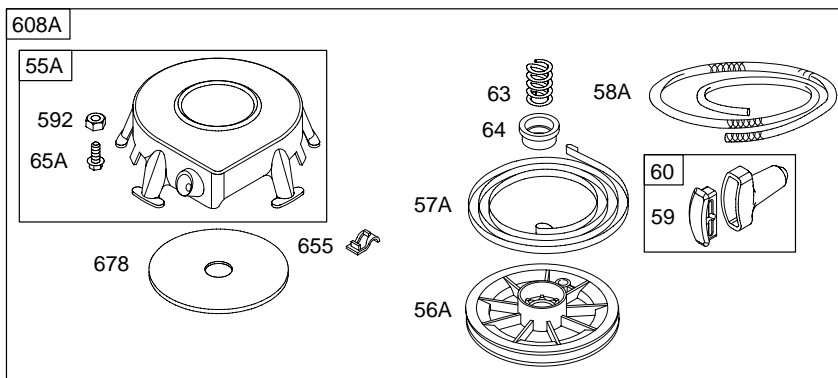

28D700

1019 LABEL KIT

1058 OPERATOR'S MANUAL

NIKKI

WALBRO

WALBRO

NIKKI

28D700

28D700

1036 EMISSIONS LABEL

28D700

DC ONLY	DUAL CIRCUIT
<p>474</p>  <p>877A</p>  <p>1059</p>	<p>474A</p>  <p>877</p>  <p>1059</p>
<p>578</p>  <p>578</p>	<p>878</p>  <p>878</p>

NOTE: All Stators Use Reference 1119 Mounting Screw.