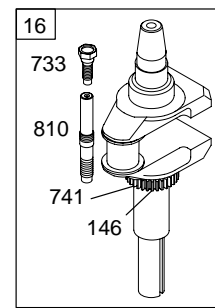

28D700

1019 LABEL KIT

1058 OPERATOR'S MANUAL