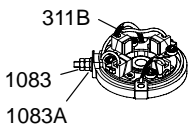

28D700

1036 EMISSIONS LABEL

28D700

DC ONLY	DUAL CIRCUIT
<p>474</p>  <p>877A</p>  <p>1059</p>	<p>474A</p>  <p>877</p>  <p>1059</p>
<p>578</p>  <p>578</p>	<p>878</p>  <p>878</p>

NOTE: All Stators Use Reference 1119 Mounting Screw.