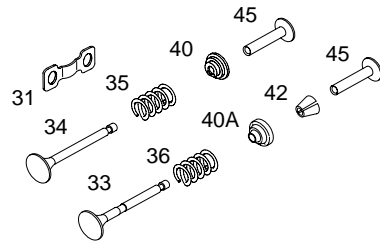

28D700

1019 LABEL KIT

1058 OPERATOR'S MANUAL