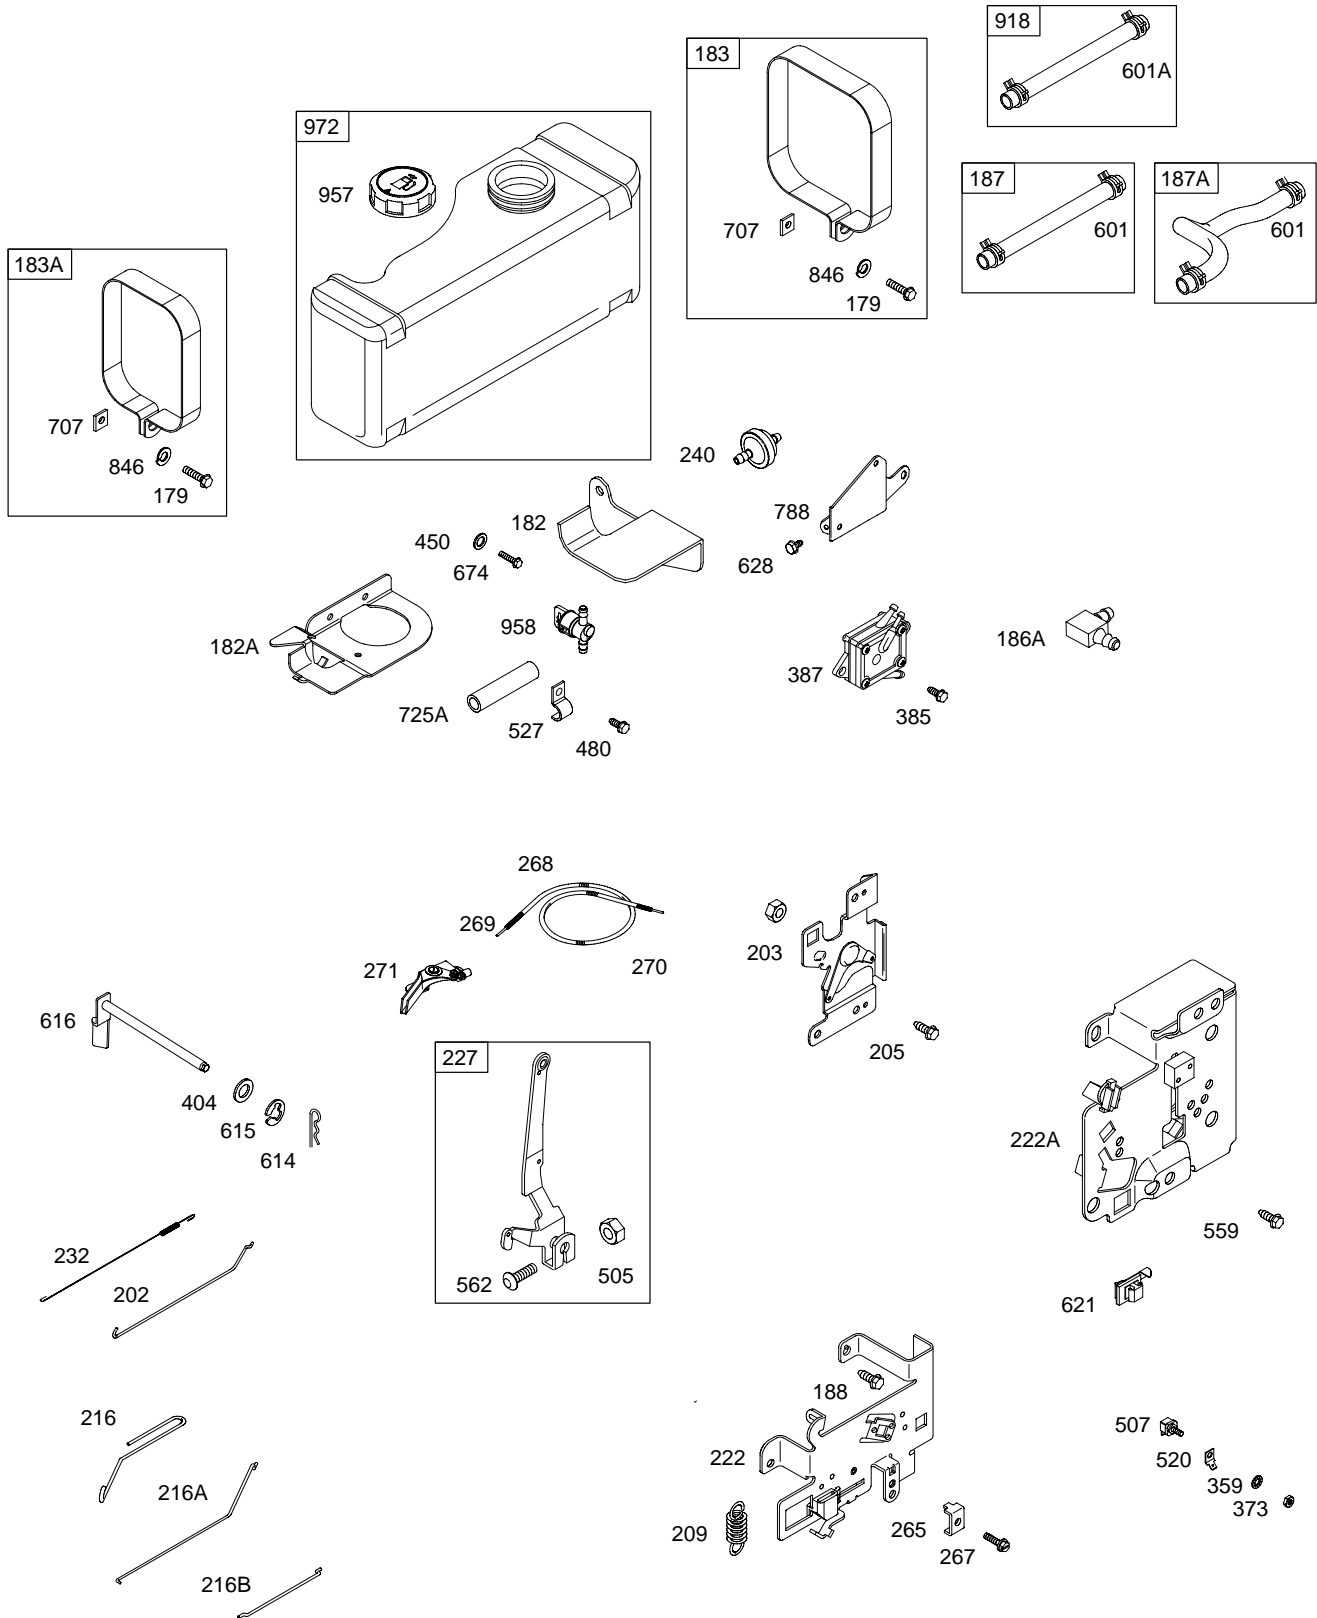

28D700

Illustrated Parts List

Model Series

28D700

TYPE NUMBERS
0025 through 1148.

TABLE OF CONTENTS

Air Cleaner	4
Alternator	8
Blower Housing/Shrouds	7
Cams	2
Carburetor	3
Controls	5
Crankcase Cover/Sump	2
Crankshaft	2
Cylinder	2
Electric Starter	9
Flywheel	6
Fuel Tank	5
Governor Spring	5
Head	2
Ignition	8
Kits/Gaskets-Carburetor	3
Kits/Gaskets-Valve	2
Muffler	4
Oil	2
Piston Group	2
Rewind	6
Valves	2

28D700

1019 LABEL KIT

1058 OPERATOR'S MANUAL

NIKKI

WALBRO

WALBRO

NIKKI

28D700

28D700

1036 EMISSIONS LABEL

28D700

DC ONLY	DUAL CIRCUIT
<p>474</p>  <p>877A</p>  <p>1059</p>	<p>474A</p>  <p>877</p>  <p>1059</p>
<p>578</p>  <p>578</p>	<p>878</p>  <p>878</p>

NOTE: All Stators Use Reference 1119 Mounting Screw.