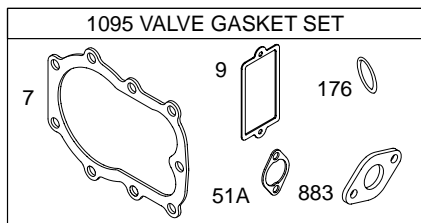

28D700

1019 LABEL KIT

1058 OPERATOR'S MANUAL