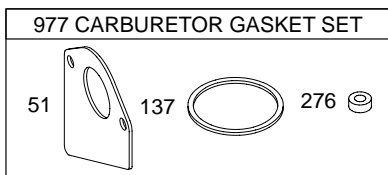

28D700

1019 LABEL KIT

1058 OPERATOR'S MANUAL

NIKKI

WALBRO

WALBRO

NIKKI

28D700

28D700

1036 EMISSIONS LABEL

28D700

DC ONLY	DUAL CIRCUIT
<p>474</p>  <p>877A</p>  <p>1059</p>	<p>474A</p>  <p>877</p>  <p>1059</p>
<p>578</p>  <p>578</p>	<p>878</p>  <p>878</p>

NOTE: All Stators Use Reference 1119 Mounting Screw.