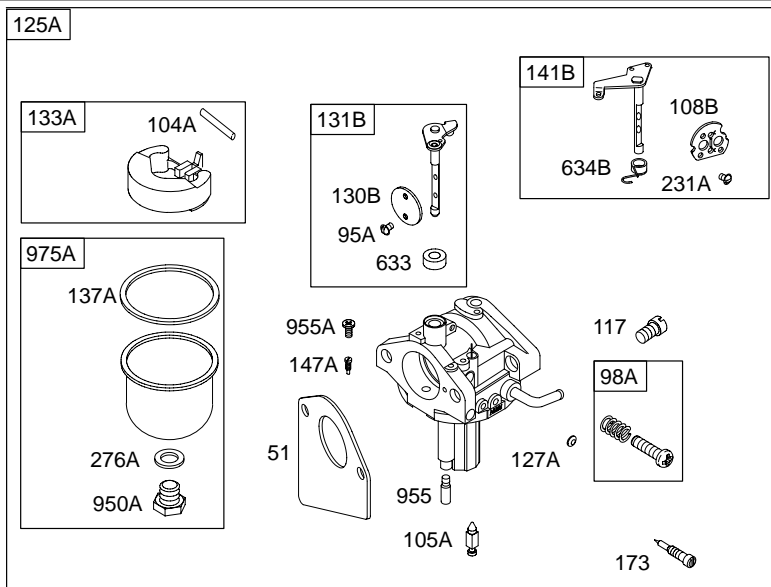

28D700

Illustrated Parts List

Model Series

28D700

TYPE NUMBERS
0025 through 1148.

TABLE OF CONTENTS

Air Cleaner	4
Alternator	8
Blower Housing/Shrouds	7
Cams	2
Carburetor	3
Controls	5
Crankcase Cover/Sump	2
Crankshaft	2
Cylinder	2
Electric Starter	9
Flywheel	6
Fuel Tank	5
Governor Spring	5
Head	2
Ignition	8
Kits/Gaskets-Carburetor	3
Kits/Gaskets-Valve	2
Muffler	4
Oil	2
Piston Group	2
Rewind	6
Valves	2

28D700

1019 LABEL KIT

1058 OPERATOR'S MANUAL

NIKKI

WALBRO

WALBRO

NIKKI

28D700

28D700

1036 EMISSIONS LABEL

28D700

DC ONLY	DUAL CIRCUIT
<p>474</p>  <p>877A</p>  <p>1059</p>	<p>474A</p>  <p>877</p>  <p>1059</p>
<p>578</p>  <p>578</p>	<p>878</p>  <p>878</p>

NOTE: All Stators Use Reference 1119 Mounting Screw.