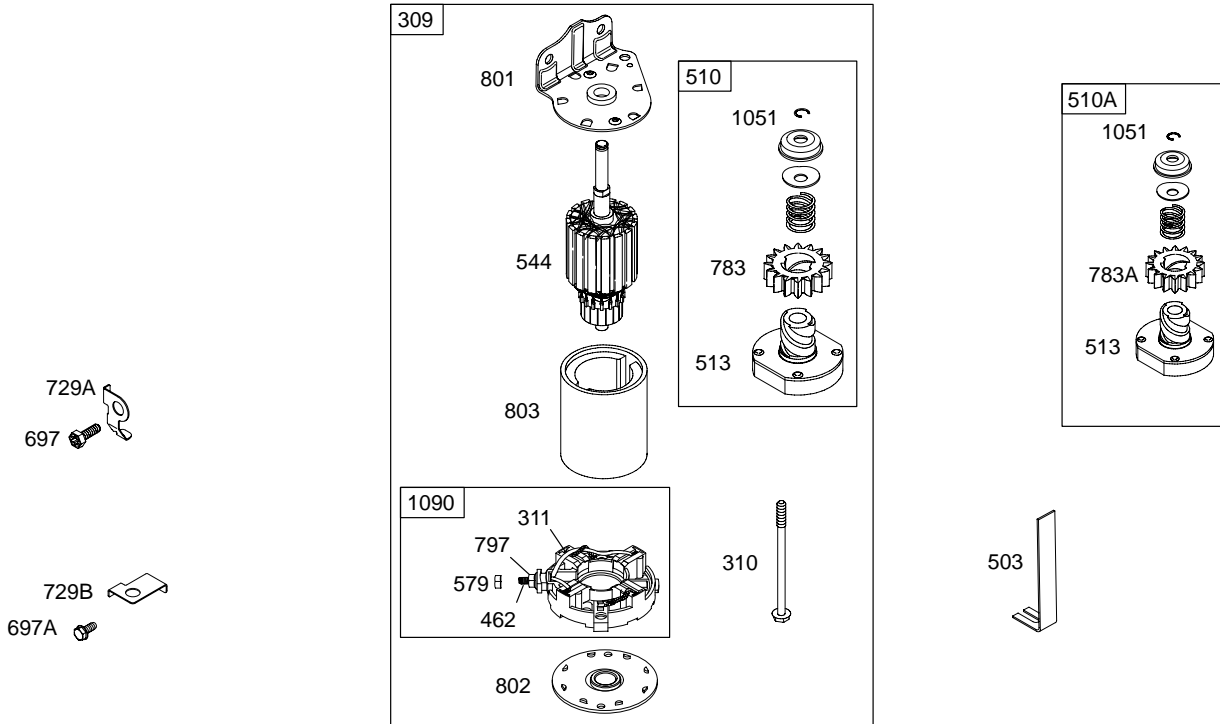

28D700

1036 EMISSIONS LABEL

28D700

DC ONLY	DUAL CIRCUIT
<p>474</p>  <p>877A</p>  <p>1059</p>	<p>474A</p>  <p>877</p>  <p>1059</p>
<p>578</p>  <p>578</p>	<p>878</p>  <p>878</p>

NOTE: All Stators Use Reference 1119 Mounting Screw.