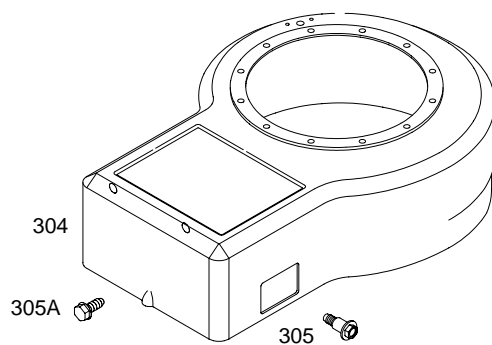

28D700

1036 EMISSIONS LABEL

28D700

DC ONLY	DUAL CIRCUIT
<p>474</p>  <p>877A</p>  <p>1059</p>	<p>474A</p>  <p>877</p>  <p>1059</p>
<p>578</p>  <p>578</p>	<p>878</p>  <p>878</p>

NOTE: All Stators Use Reference 1119 Mounting Screw.