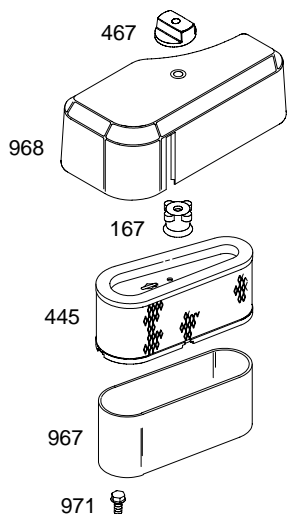

28D700

Illustrated Parts List

Model Series

28D700

TYPE NUMBERS
0025 through 1148.

TABLE OF CONTENTS

Air Cleaner	4
Alternator	8
Blower Housing/Shrouds	7
Cams	2
Carburetor	3
Controls	5
Crankcase Cover/Sump	2
Crankshaft	2
Cylinder	2
Electric Starter	9
Flywheel	6
Fuel Tank	5
Governor Spring	5
Head	2
Ignition	8
Kits/Gaskets-Carburetor	3
Kits/Gaskets-Valve	2
Muffler	4
Oil	2
Piston Group	2
Rewind	6
Valves	2

28D700

1019 LABEL KIT

1058 OPERATOR'S MANUAL

NIKKI

WALBRO

WALBRO

NIKKI

28D700

28D700

1036 EMISSIONS LABEL

28D700

DC ONLY	DUAL CIRCUIT
<p>474</p>  <p>877A</p>  <p>1059</p>	<p>474A</p>  <p>877</p>  <p>1059</p>
<p>578</p>  <p>578</p>	<p>878</p>  <p>878</p>

NOTE: All Stators Use Reference 1119 Mounting Screw.