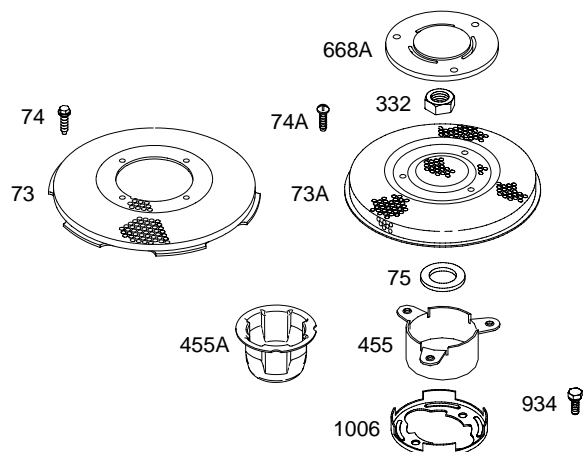

28D700

Illustrated Parts List

Model Series

28D700

TYPE NUMBERS
0025 through 1148.

TABLE OF CONTENTS

Air Cleaner	4
Alternator	8
Blower Housing/Shrouds	7
Cams	2
Carburetor	3
Controls	5
Crankcase Cover/Sump	2
Crankshaft	2
Cylinder	2
Electric Starter	9
Flywheel	6
Fuel Tank	5
Governor Spring	5
Head	2
Ignition	8
Kits/Gaskets-Carburetor	3
Kits/Gaskets-Valve	2
Muffler	4
Oil	2
Piston Group	2
Rewind	6
Valves	2

28D700

1019 LABEL KIT

1058 OPERATOR'S MANUAL

NIKKI

WALBRO

WALBRO

NIKKI

28D700

28D700

1036 EMISSIONS LABEL

28D700

DC ONLY	DUAL CIRCUIT
<p>474</p>  <p>877A</p>  <p>1059</p>	<p>474A</p>  <p>877</p>  <p>1059</p>
<p>578</p>  <p>578</p>	<p>878</p>  <p>878</p>

NOTE: All Stators Use Reference 1119 Mounting Screw.