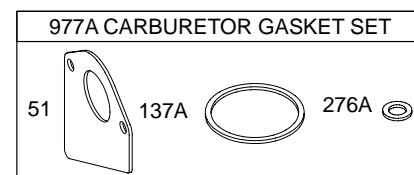

28D700

1019 LABEL KIT

1058 OPERATOR'S MANUAL

NIKKI

WALBRO

WALBRO

NIKKI

28D700

28D700

1036 EMISSIONS LABEL

28D700

DC ONLY	DUAL CIRCUIT
<p>474</p>  <p>877A</p>  <p>1059</p>	<p>474A</p>  <p>877</p>  <p>1059</p>
<p>578</p>  <p>578</p>	<p>878</p>  <p>878</p>

NOTE: All Stators Use Reference 1119 Mounting Screw.