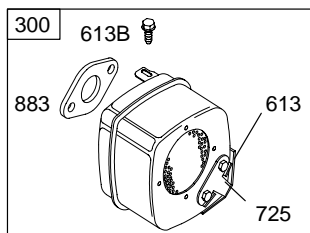

28D700

1036 EMISSIONS LABEL

28D700

DC ONLY	DUAL CIRCUIT
<p>474</p>  <p>877A</p>  <p>1059</p>	<p>474A</p>  <p>877</p>  <p>1059</p>
<p>578</p>  <p>578</p>	<p>878</p>  <p>878</p>

NOTE: All Stators Use Reference 1119 Mounting Screw.