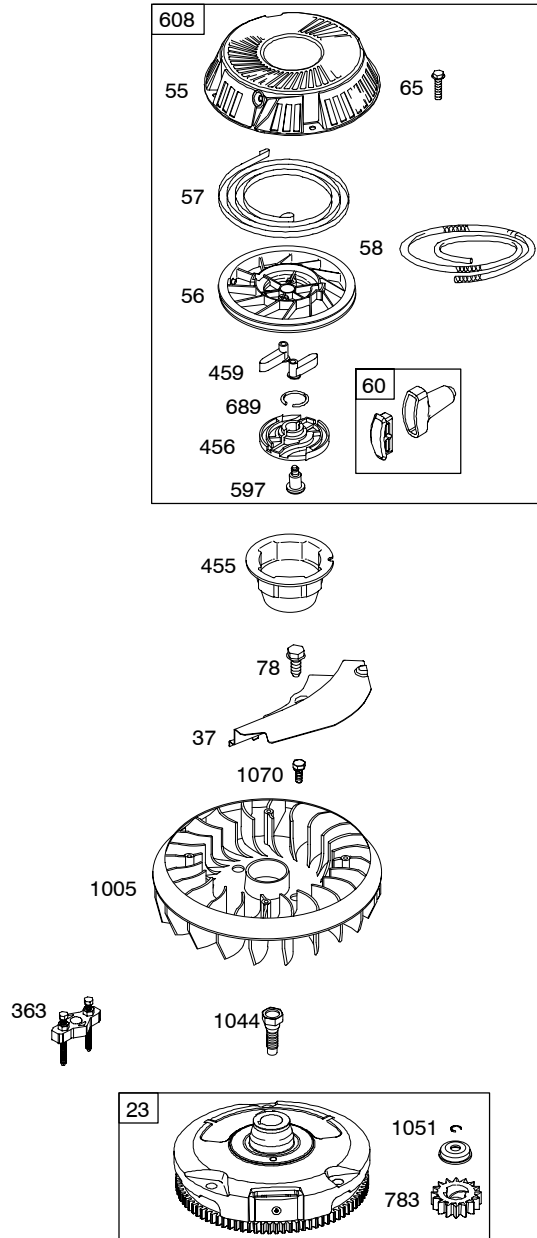

284H00

Illustrated Parts List

Model Series

284H00

TYPE NUMBERS
0110 Through 0135.

TABLE OF CONTENTS

Air Cleaner	5
Alternator	7
Blower Housing	5
Camshaft	2
Carburetor	4
Controls	7
Crankshaft	2
Cylinder	2
Cylinder Head	3
Electric Starter	7
Engine Sump	2
Exhaust System	5
Flywheel	6
Fuel Supply	4
Gasket Set - Engine	2
Gasket Set - Valve	3
Governor Spring	7
Ignition	7
Intake Manifold	3
Kit - Carburetor Overhaul	4
Lubrication	3
Piston, Rings, Connecting Rod	2
Rewind Starter	6
Valves	3

284H00

Illustrations cover a range of engines. Parts shown without corresponding text may not be used on your specific engine.

1036 EMISSION LABEL

Illustrations cover a range of engines. Parts shown without corresponding text may not be used on your specific engine.

284H00

Illustrations cover a range of engines. Parts shown without corresponding text may not be used on your specific engine.

DC ONLY	DUAL CIRCUIT	TRI CIRCUIT	10 AMP
474	474A  1059	474B  1059	474C  1059
877A 	877 	877B 	877C 
578 	878 	878A 	578 

334 

NOTE: All stators use a No. 1119 mounting screw. 
NOTE: The proper flywheel part number and/or the alternator magnet size will determine the alternator type or output. See repair instruction manual for additional information.