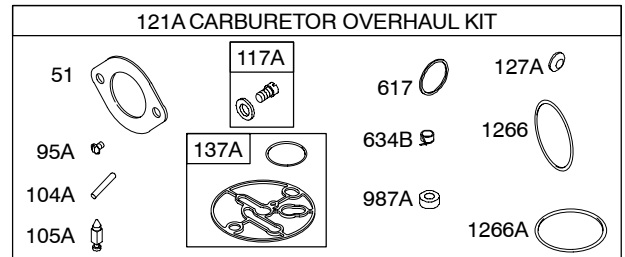

284H00

Illustrated Parts List

Model Series

284H00

TYPE NUMBERS
0110 Through 0135.

TABLE OF CONTENTS

Air Cleaner	5
Alternator	7
Blower Housing	5
Camshaft	2
Carburetor	4
Controls	7
Crankshaft	2
Cylinder	2
Cylinder Head	3
Electric Starter	7
Engine Sump	2
Exhaust System	5
Flywheel	6
Fuel Supply	4
Gasket Set - Engine	2
Gasket Set - Valve	3
Governor Spring	7
Ignition	7
Intake Manifold	3
Kit - Carburetor Overhaul	4
Lubrication	3
Piston, Rings, Connecting Rod	2
Rewind Starter	6
Valves	3

284H00

Illustrations cover a range of engines. Parts shown without corresponding text may not be used on your specific engine.

Illustrations cover a range of engines. Parts shown without corresponding text may not be used on your specific engine.

284H00

Illustrations cover a range of engines. Parts shown without corresponding text may not be used on your specific engine.

1036 EMISSION LABEL

Illustrations cover a range of engines. Parts shown without corresponding text may not be used on your specific engine.