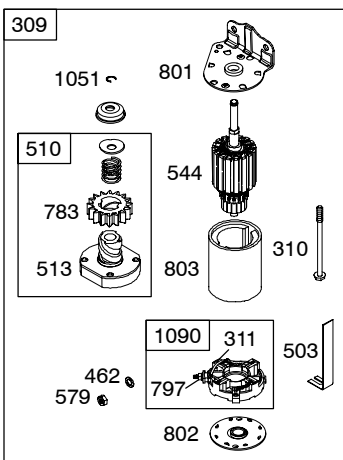

284H00

Illustrated Parts List

Model Series

284H00

TYPE NUMBERS
0110 Through 0135.

TABLE OF CONTENTS

Air Cleaner	5
Alternator	7
Blower Housing	5
Camshaft	2
Carburetor	4
Controls	7
Crankshaft	2
Cylinder	2
Cylinder Head	3
Electric Starter	7
Engine Sump	2
Exhaust System	5
Flywheel	6
Fuel Supply	4
Gasket Set - Engine	2
Gasket Set - Valve	3
Governor Spring	7
Ignition	7
Intake Manifold	3
Kit - Carburetor Overhaul	4
Lubrication	3
Piston, Rings, Connecting Rod	2
Rewind Starter	6
Valves	3

284H00

Illustrations cover a range of engines. Parts shown without corresponding text may not be used on your specific engine.

DC ONLY	DUAL CIRCUIT	TRI CIRCUIT	10 AMP
474	474A  1059	474B  1059	474C  1059
877A 	877 	877B 	877C 
578 	878 	878A 	578 

334 

NOTE: All stators use a No. 1119 mounting screw. 
NOTE: The proper flywheel part number and/or the alternator magnet size will determine the alternator type or output. See repair instruction manual for additional information.