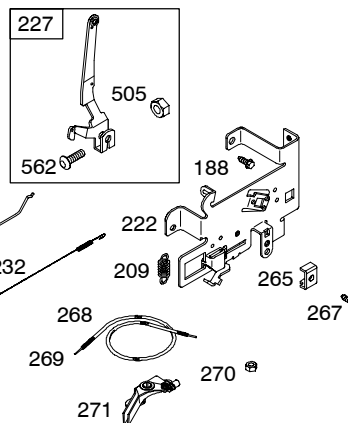

232 

268 

269 

271 

Illustrations cover a range of engines. Parts shown without corresponding text may not be used on your specific engine.

284H00

REF. NO.	PART NO.	DESCRIPTION	REF. NO.	PART NO.	DESCRIPTION	REF. NO.	PART NO.	DESCRIPTION
1	697132	Cylinder Assembly	24	222698	Key-Flywheel	42	499586	Keeper-Valve
2	399265	Kit-Bushing/Seal (Magneto Side)	25	698371	Piston Assembly (Standard)	43	691968	Slinger-Governor/Oil
3	★391086	Seal-Oil (Magneto Side)			----- Note -----	45	690564	Tappet-Valve
4	697106	Sump-Engine Used on Type No(s). 0110, 0111, 0115, 0131, 0132.			698393 Piston Assembly (.010" Oversize)	46	790400	Camshaft
4A	697188	Sump-Engine Used on Type No(s). 0101, 0105, 0113, 0114, 0116, 0117, 0118, 0119, 0121, 0125, 0126, 0129, 0130.			698394 Piston Assembly (.020" Oversize)	50	690193	Manifold-Intake
5	698148	Head-Cylinder			698395 Piston Assembly (.030" Oversize)	51★△●692137		Gasket-Intake
7	★△273280	Gasket-Cylinder Head			698396 Ring Set (.010" Oversize)	53	690227	Stud (Carburetor)
9	★697109	Gasket-Breather			698397 Ring Set (.020" Oversize)	54	691148	Screw (Intake Manifold)
10	697157	Screw (Breather Assembly)			698398 Ring Set (.030" Oversize)	55	695130	Housing-Rewind Starter
11	697113	Tube-Breather	26	698375	Ring Set (Standard)	56	695129	Pulley-Starter
12	★697110	Gasket-Crankcase (.015" Thick)(Standard)			----- Note -----	57	695131	Spring-Rewind Starter
13	690360	Screw (Cylinder Head)			698396 Ring Set (.010" Oversize)	58	695132	Rope-Starter
15	690946	Plug-Oil Drain (Square Head)	27	698469	Lock-Piston Pin	60	494212	Grip-Starter Rope
16	697127	Crankshaft	28	697099	Pin-Piston (Standard)	65	695453	Screw (Rewind Starter)
20	★690947	Seal-Oil (PTO Side)			697263 Rod-Connecting (.020" Undersize)			----- Note -----
22	692125	Screw (Crankcase Cover/Sump)	29	697126	Rod-Connecting (Standard)			697725 Screw (Rewind Starter) Used on Type No(s). 0116.
23	693556	Flywheel Used on Type No(s). 0101, 0105, 0110, 0111, 0114, 0116, 0118, 0119, 0121, 0125, 0126, 0129, 0130, 0131, 0132. ----- Note -----			----- Note -----	73	697133	Screen-Rotating
		790835 Flywheel (Used After Code Date 04072800) Used on Type No(s). 0113.			697263 Rod-Connecting (.020" Undersize)	74	697897	Screw (Rotating Screen)
		693556 Flywheel (Used Before Code Date 04072900) Used on Type No(s). 0113.	32	692852	Screw (Connecting Rod)	78	691003	Screw (Flywheel Guard)
		693557 Flywheel Used on Type No(s). 0115, 0117.	33	695760	Valve-Exhaust	81	691178	Lock-Muffler Screw
			34	695761	Valve-Intake	93	●690602	Bushing-Throttle Shaft
			35	691279	Spring-Valve (Intake)	94	498030	Kit-Idle Mixture
			36	691279	Spring-Valve (Exhaust)	94A	695425	Kit-Idle Mixture
			37	697108	Guard-Flywheel Used on Type No(s). 0105, 0110, 0111, 0113, 0114, 0117, 0118, 0119, 0125, 0126, 0129. ----- Note -----	95	●691636	Screw (Throttle Valve)
					697352 Guard-Flywheel Used on Type No(s). 0115, 0116, 0130, 0131.	95A	690718	Screw (Throttle Valve)
						98	495800	Kit-Idle Speed
						98A	695408	Kit-Idle Speed
						104	●690525	Pin-Float Hinge
						104A	●694918	Pin-Float Hinge
						105	●231855	Valve-Float Needle
						105A	●696136	Valve-Float Needle
						106	●690577	Seat-Inlet (Gravity Feed)
								----- Note -----
								691780 Seat-Inlet (Pump Feed)