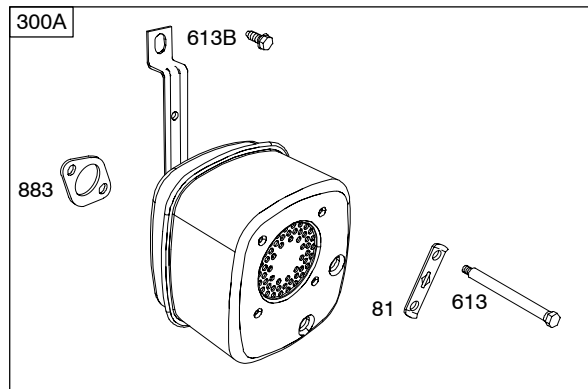

284H00

Illustrated Parts List

Model Series

284H00

TYPE NUMBERS
0110 Through 0135.

TABLE OF CONTENTS

Air Cleaner	5
Alternator	7
Blower Housing	5
Camshaft	2
Carburetor	4
Controls	7
Crankshaft	2
Cylinder	2
Cylinder Head	3
Electric Starter	7
Engine Sump	2
Exhaust System	5
Flywheel	6
Fuel Supply	4
Gasket Set - Engine	2
Gasket Set - Valve	3
Governor Spring	7
Ignition	7
Intake Manifold	3
Kit - Carburetor Overhaul	4
Lubrication	3
Piston, Rings, Connecting Rod	2
Rewind Starter	6
Valves	3

284H00

Illustrations cover a range of engines. Parts shown without corresponding text may not be used on your specific engine.

Illustrations cover a range of engines. Parts shown without corresponding text may not be used on your specific engine.

284H00

Illustrations cover a range of engines. Parts shown without corresponding text may not be used on your specific engine.

1036 EMISSION LABEL

Illustrations cover a range of engines. Parts shown without corresponding text may not be used on your specific engine.

284H00

Illustrations cover a range of engines. Parts shown without corresponding text may not be used on your specific engine.

DC ONLY	DUAL CIRCUIT	TRI CIRCUIT	10 AMP
474	474A  1059	474B  1059	474C  1059
877A 	877 	877B 	877C 
578 	878 	878A 	578 