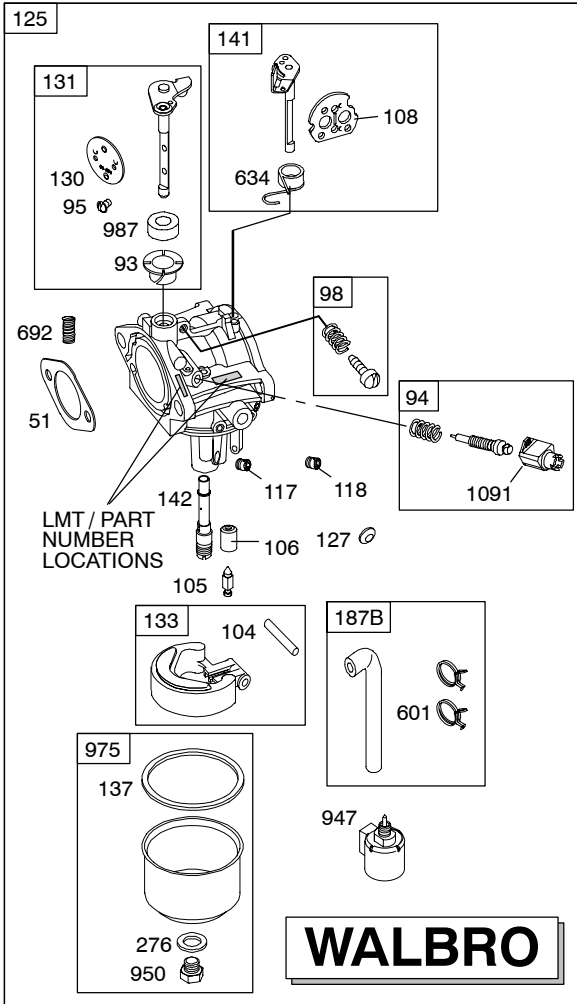

284H00

Illustrations cover a range of engines. Parts shown without corresponding text may not be used on your specific engine.