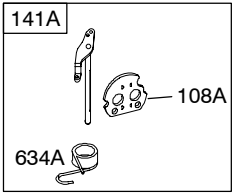

284H00

Illustrated Parts List

Model Series

284H00

TYPE NUMBERS
0110 Through 0135.

TABLE OF CONTENTS

Air Cleaner	5
Alternator	7
Blower Housing	5
Camshaft	2
Carburetor	4
Controls	7
Crankshaft	2
Cylinder	2
Cylinder Head	3
Electric Starter	7
Engine Sump	2
Exhaust System	5
Flywheel	6
Fuel Supply	4
Gasket Set - Engine	2
Gasket Set - Valve	3
Governor Spring	7
Ignition	7
Intake Manifold	3
Kit - Carburetor Overhaul	4
Lubrication	3
Piston, Rings, Connecting Rod	2
Rewind Starter	6
Valves	3

284H00

Illustrations cover a range of engines. Parts shown without corresponding text may not be used on your specific engine.

Illustrations cover a range of engines. Parts shown without corresponding text may not be used on your specific engine.

284H00

Illustrations cover a range of engines. Parts shown without corresponding text may not be used on your specific engine.

1036 EMISSION LABEL

Illustrations cover a range of engines. Parts shown without corresponding text may not be used on your specific engine.