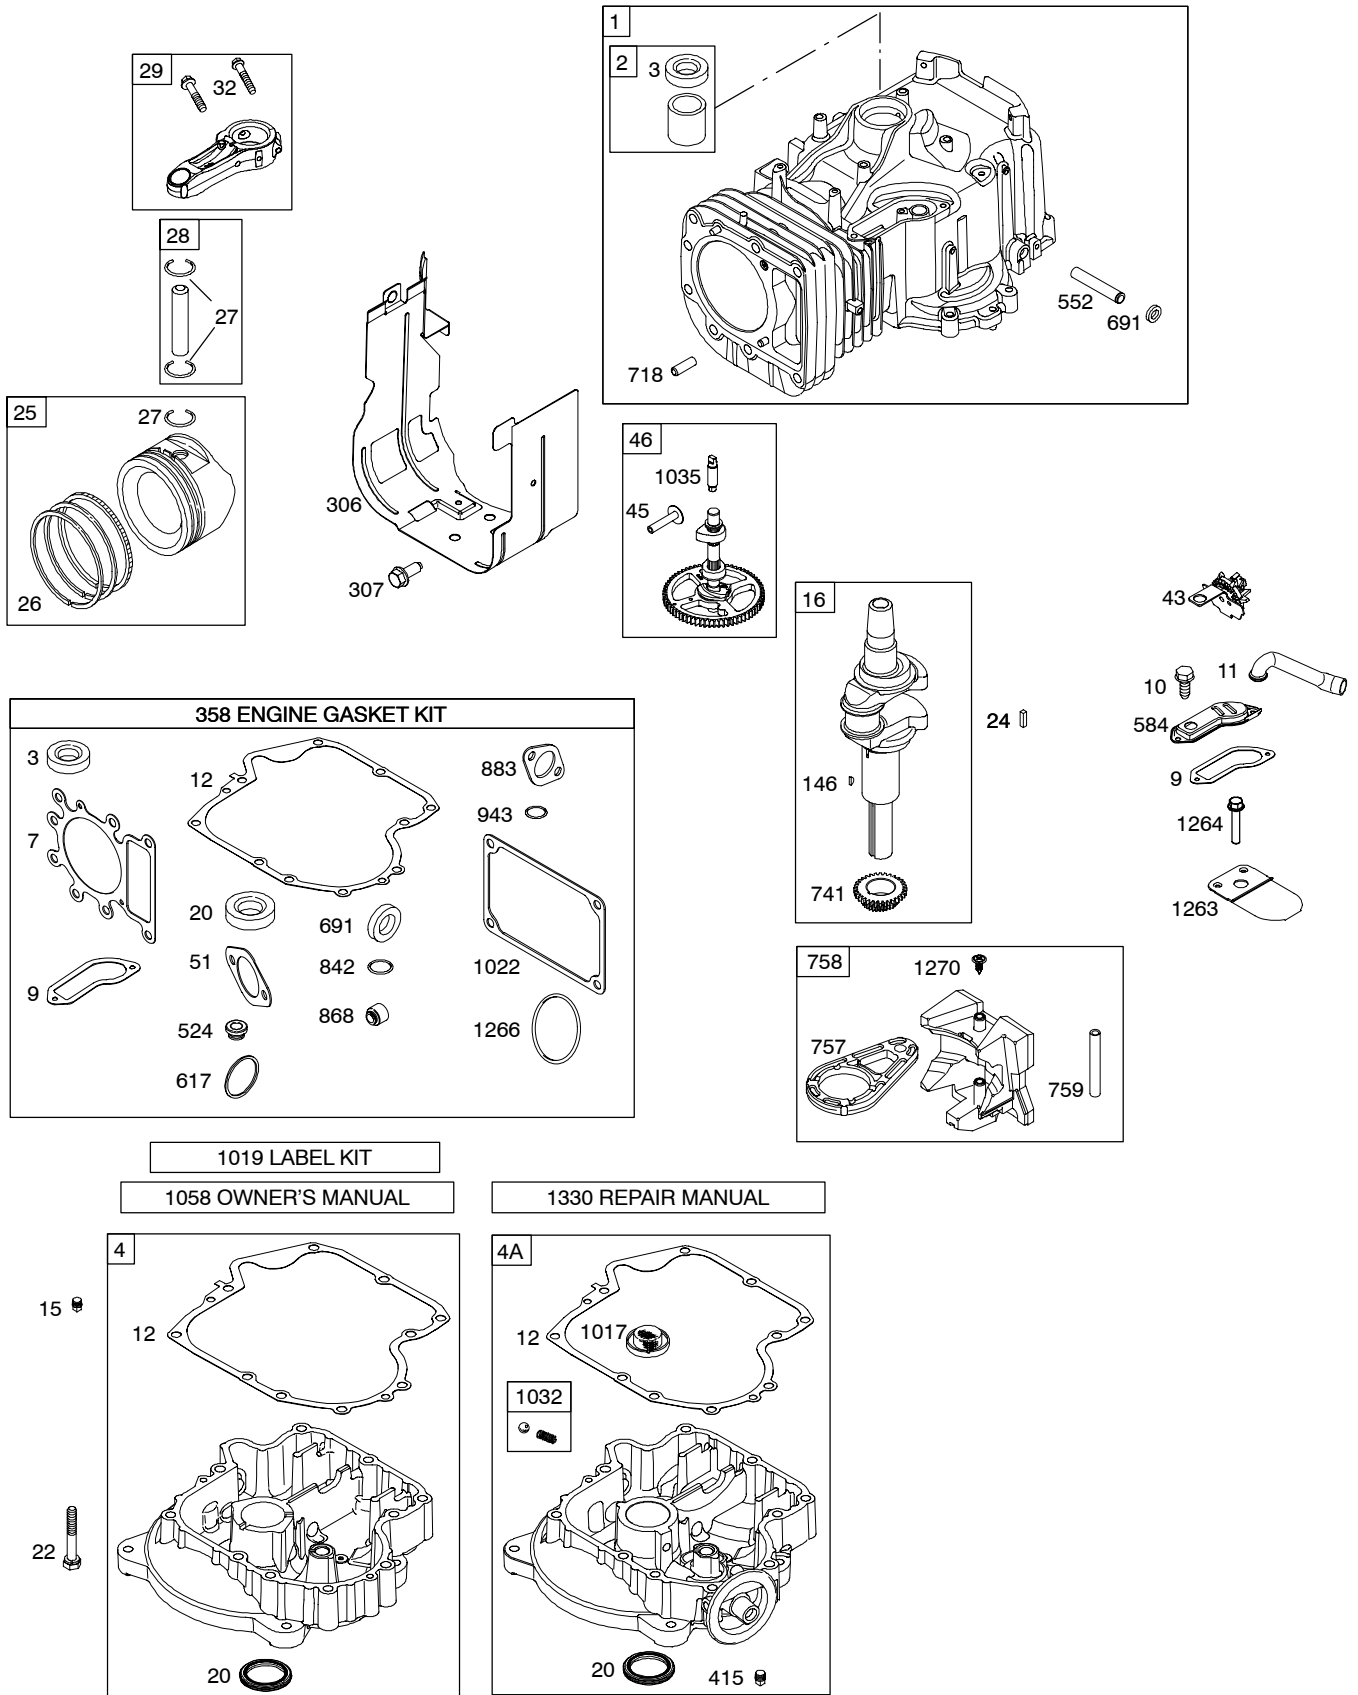

284H00

Illustrations cover a range of engines. Parts shown without corresponding text may not be used on your specific engine.