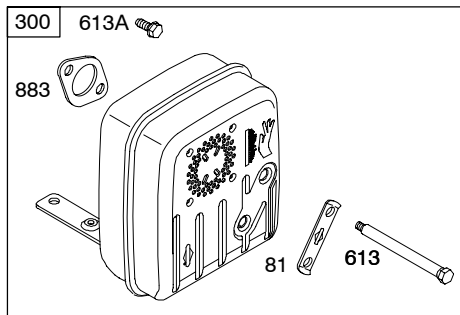

284H00

Illustrated Parts List

Model Series

284H00

TYPE NUMBERS
0110 Through 0135.

TABLE OF CONTENTS

Air Cleaner	5
Alternator	7
Blower Housing	5
Camshaft	2
Carburetor	4
Controls	7
Crankshaft	2
Cylinder	2
Cylinder Head	3
Electric Starter	7
Engine Sump	2
Exhaust System	5
Flywheel	6
Fuel Supply	4
Gasket Set - Engine	2
Gasket Set - Valve	3
Governor Spring	7
Ignition	7
Intake Manifold	3
Kit - Carburetor Overhaul	4
Lubrication	3
Piston, Rings, Connecting Rod	2
Rewind Starter	6
Valves	3

284H00

Illustrations cover a range of engines. Parts shown without corresponding text may not be used on your specific engine.

Illustrations cover a range of engines. Parts shown without corresponding text may not be used on your specific engine.

284H00

Illustrations cover a range of engines. Parts shown without corresponding text may not be used on your specific engine.

1036 EMISSION LABEL

Illustrations cover a range of engines. Parts shown without corresponding text may not be used on your specific engine.

284H00

Illustrations cover a range of engines. Parts shown without corresponding text may not be used on your specific engine.

DC ONLY	DUAL CIRCUIT	TRI CIRCUIT	10 AMP
474	474A  1059	474B  1059	474C  1059
877A 	877 	877B 	877C 
578 	878 	878A 	578 