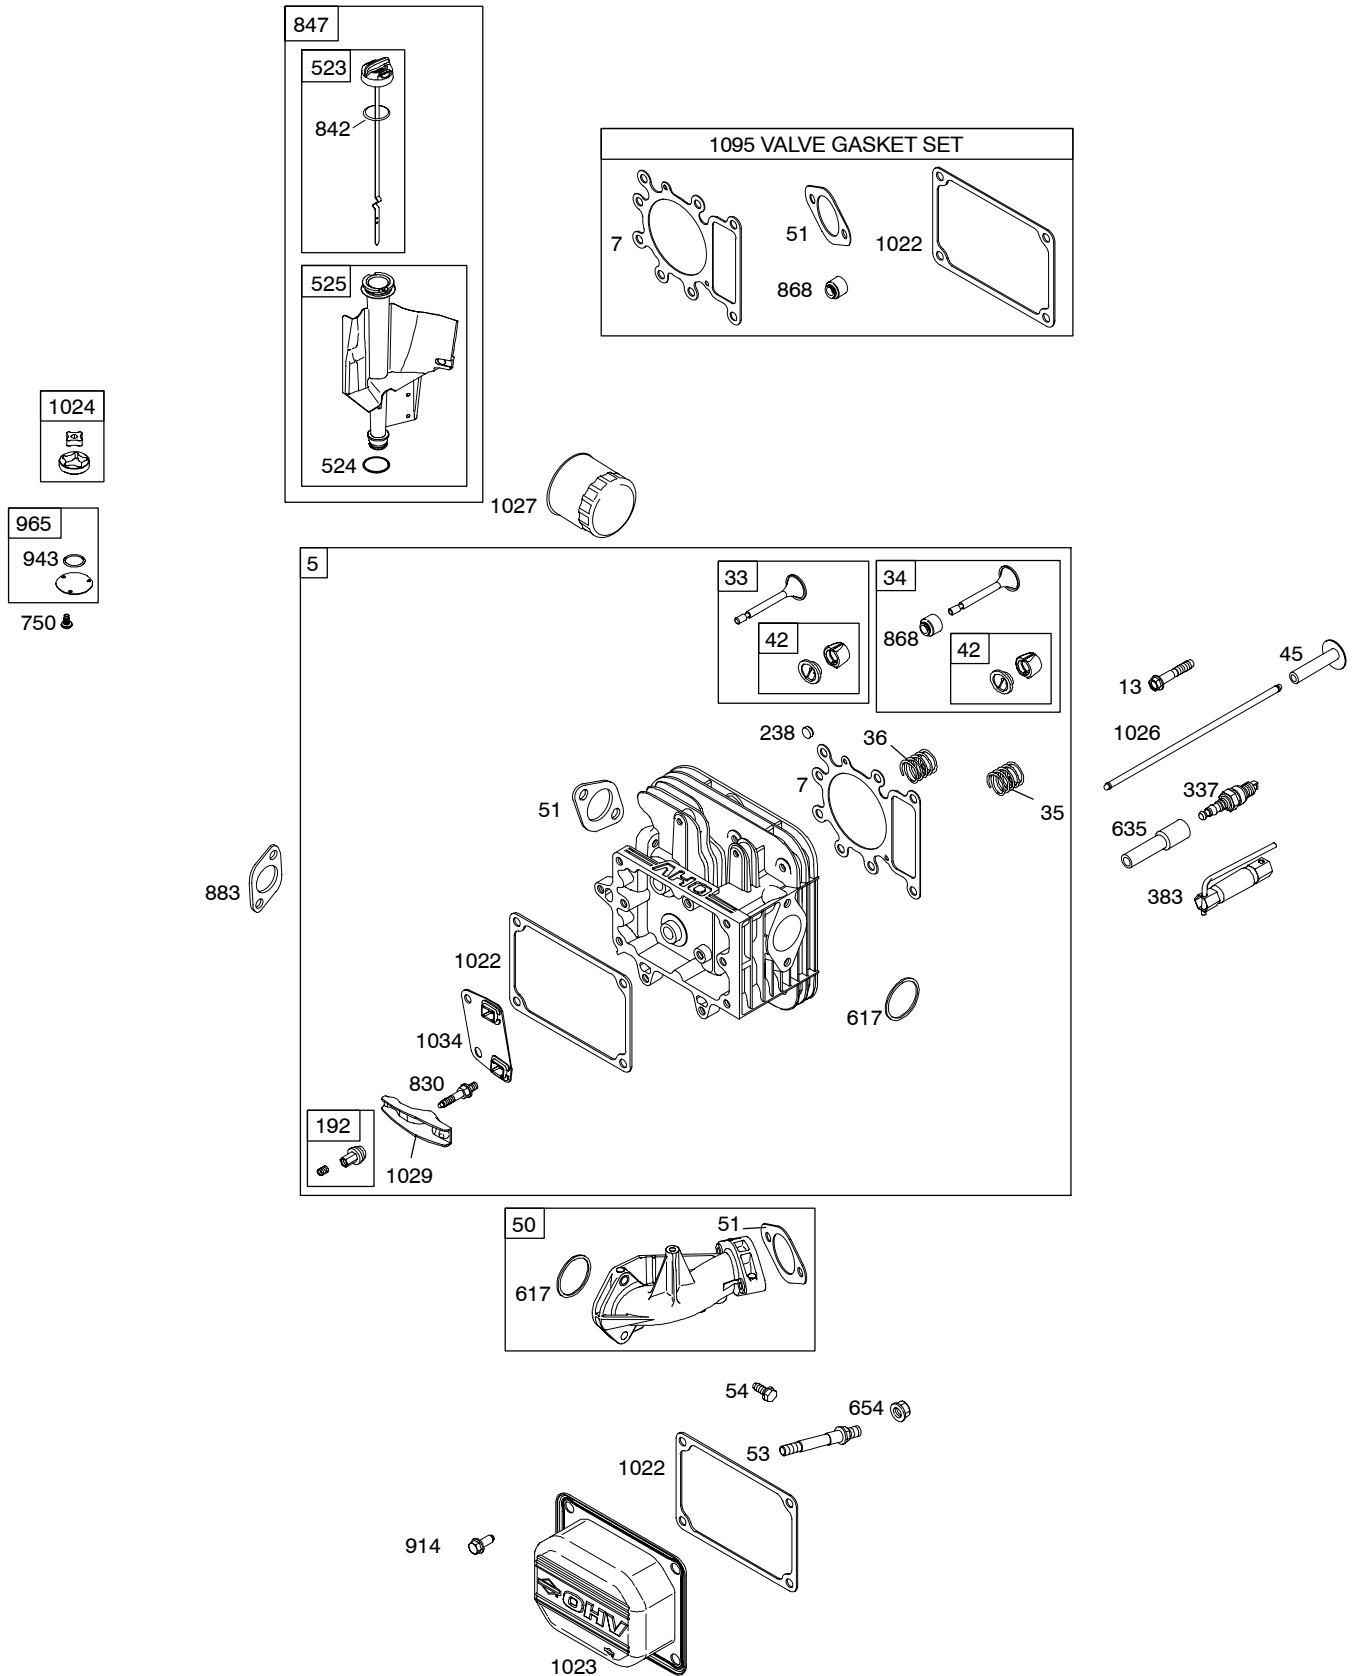

Illustrations cover a range of engines. Parts shown without corresponding text may not be used on your specific engine.