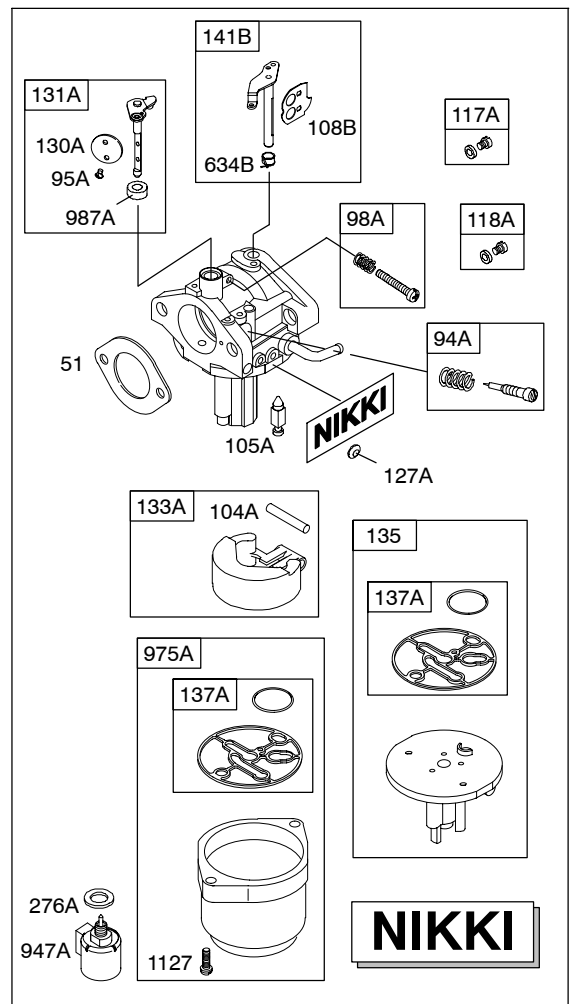

284H00

Illustrated Parts List

Model Series

284H00

TYPE NUMBERS
0110 Through 0135.

TABLE OF CONTENTS

Air Cleaner	5
Alternator	7
Blower Housing	5
Camshaft	2
Carburetor	4
Controls	7
Crankshaft	2
Cylinder	2
Cylinder Head	3
Electric Starter	7
Engine Sump	2
Exhaust System	5
Flywheel	6
Fuel Supply	4
Gasket Set - Engine	2
Gasket Set - Valve	3
Governor Spring	7
Ignition	7
Intake Manifold	3
Kit - Carburetor Overhaul	4
Lubrication	3
Piston, Rings, Connecting Rod	2
Rewind Starter	6
Valves	3

284H00

Illustrations cover a range of engines. Parts shown without corresponding text may not be used on your specific engine.

Illustrations cover a range of engines. Parts shown without corresponding text may not be used on your specific engine.

284H00

Illustrations cover a range of engines. Parts shown without corresponding text may not be used on your specific engine.

1036 EMISSION LABEL

Illustrations cover a range of engines. Parts shown without corresponding text may not be used on your specific engine.

284H00

Illustrations cover a range of engines. Parts shown without corresponding text may not be used on your specific engine.

DC ONLY	DUAL CIRCUIT	TRI CIRCUIT	10 AMP
474	474A  1059	474B  1059	474C  1059
877A 	877 	877B 	877C 
578 	878 	878A 	578 