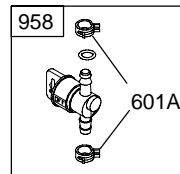

280H00

344

385

Illustrations cover a range of engines. Parts shown without corresponding text may not be used on your specific engine.