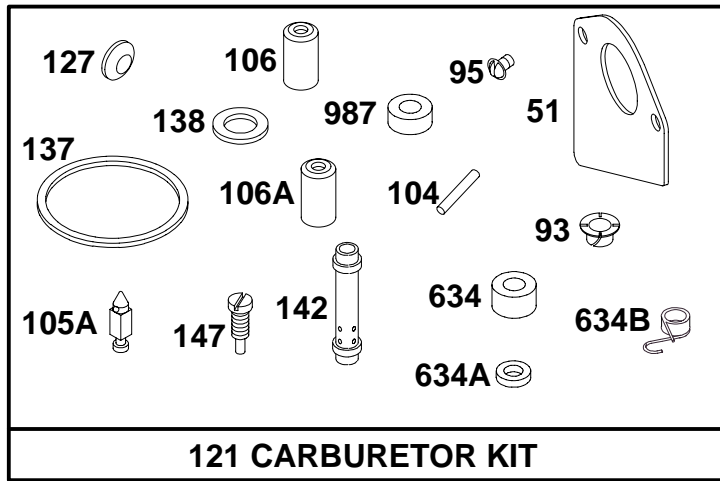

258700 to 258799