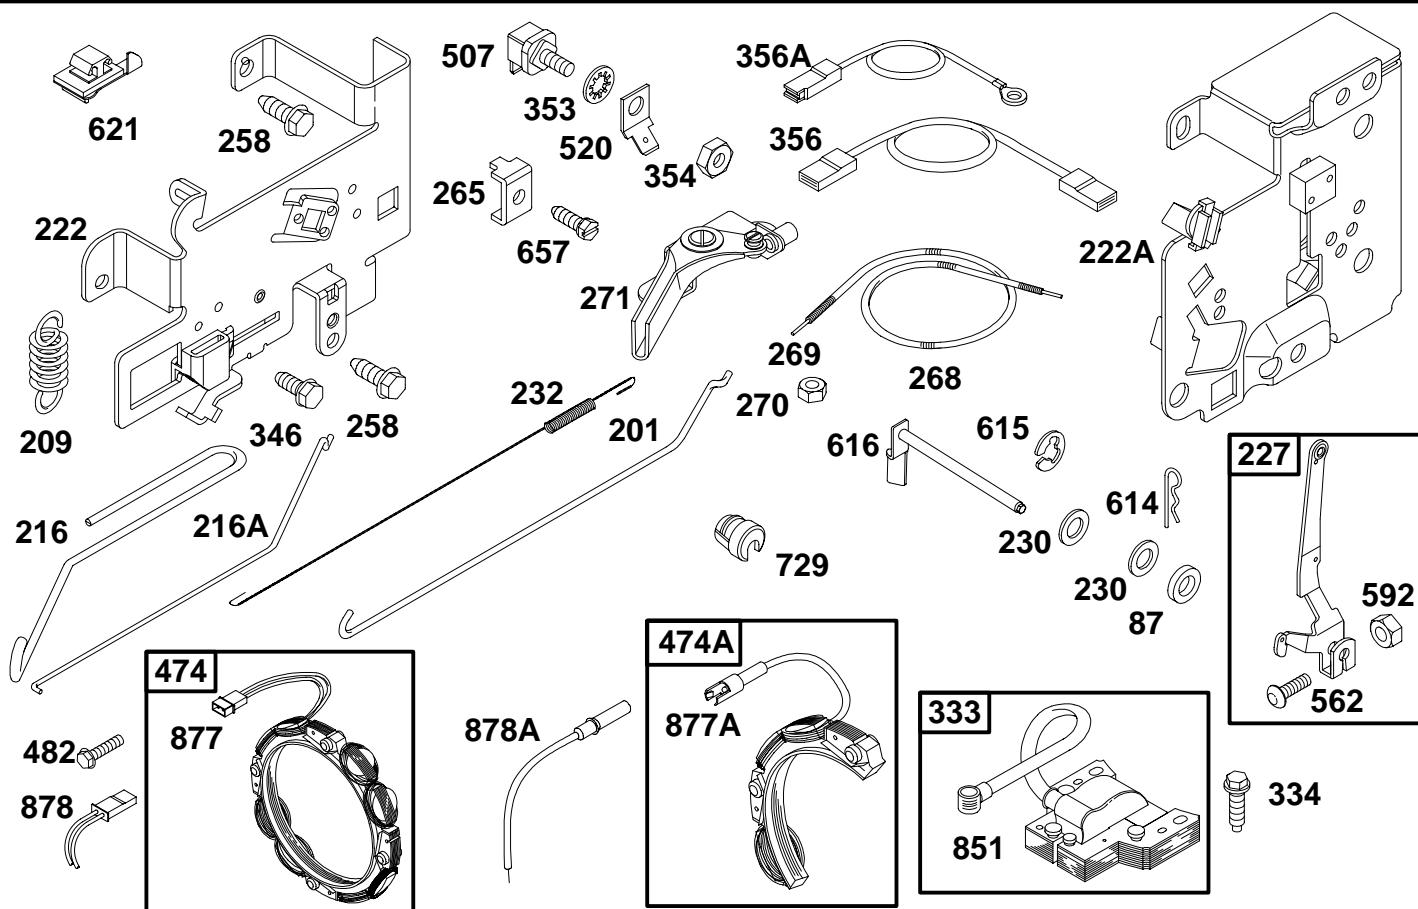

258700 to 258799

REF. NO.	PART NO.	DESCRIPTION	REF. NO.	PART NO.	DESCRIPTION	REF. NO.	PART NO.	DESCRIPTION
87	★491323	Seal-Governor	222A	494041	Bracket-Control	356	494328	Wire-Stop
201	262767	Link-Choke	227	493935	Lever-Governor	356A	398808	Wire-Stop
209	262784	Spring-Governor	230	94927	Washer-Flat	474	393474	Alternator
		Note	232	262785	Spring-Link	474A	391529	Alternator
		260695 Spring-Gov. Used on Type No(s). 0122.	258	94620	Screw-Hex.	482	93621	Screw-Hex.
		260871 Spring-Gov. Used on Type No(s). 0102, 0104, 0123, 0139, 0140.	265	221535	Clamp-Casing	507	398525	Insulator
		261306 Spring-Gov. Used on Type No(s). 0117, 0118, 0126.	268	65616	Casing-Wire (72" Long) (Cut to Required Length)	520	93722	Terminal
		262783 Spring-Gov. Used on Type No(s). 0124, 0125.	269	26633	Wire-Control (78" Long) (Cut to Required Length)	562	94907	Bolt-Governor Lever
216	262766	Link-Choke	270	63426	Locknut-Casing	592	231978	Nut-Hex.
216A	262778	Link-Choke	271	290568	Lever-Control	614	93306	Pin-Cotter
222	495611	Bracket-Control	333	398811	Armature-Magneto	615	93307	Retainer-E-Ring
			334	94731	Screw-Hex.	616	495157	Crank-Governor
			346	93705	Screw-Hex.	621	396847	Switch-Stop
			353	92791	Washer-Lock	657	93496	Screw-Slotted Hex.
			354	90576	Nut-Hex.	729	281159	Clip-Wire
						851	221798	Terminal-Cable
						877	393456	Wire-Alternator
						877A	393814	Wire-Alternator
						878	393362	Harness-Alternator
						878A	393422	Harness-Alternator

★ Included in Gasket Set-Part Number 393411.
● Included in Carburetor Kit-Part No. 495837.

◆ Included in Carburetor Gasket Set-Part No. 494385.
⊘ Included in Valve Overhaul Gasket Set-Part No. 498539.