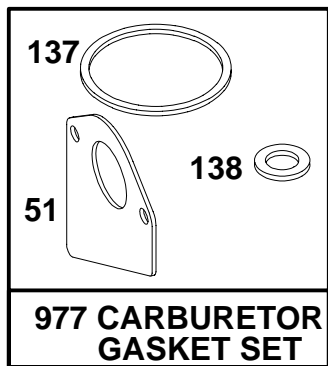

121 CARBURETOR KIT

1095 VALVE OVERHAUL GASKET SET

977 CARBURETOR GASKET SET