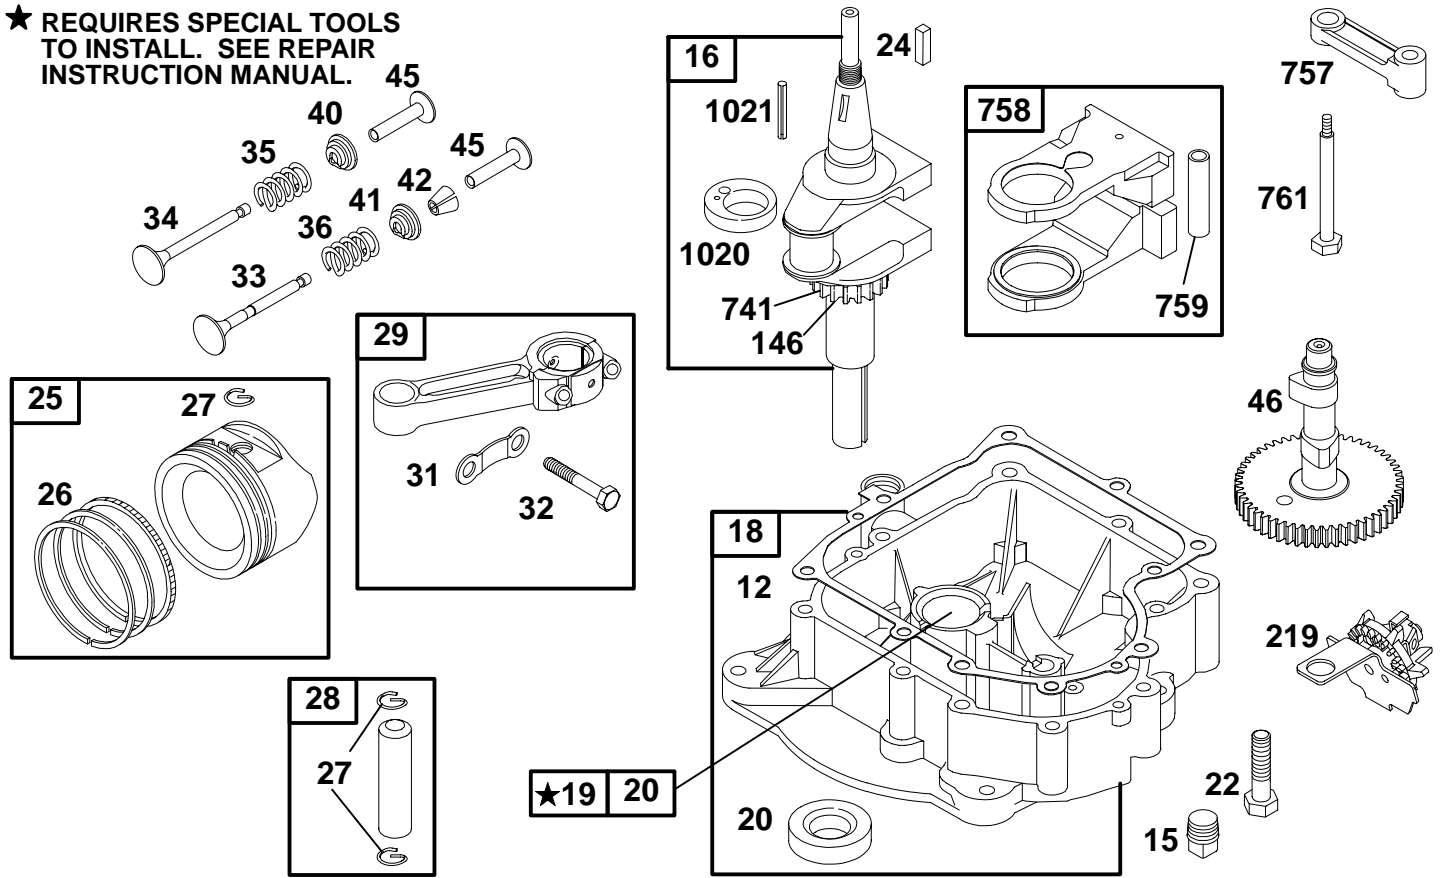

258700 to 258799

★ **REQUIRES SPECIAL TOOLS TO INSTALL. SEE REPAIR INSTRUCTION MANUAL.**

REF. NO.	PART NO.	DESCRIPTION	REF. NO.	PART NO.	DESCRIPTION	REF. NO.	PART NO.	DESCRIPTION
12	★271702	Gasket-Crankcase (.015" Thick)	26	391780	Ring Set (Standard)	41	292260	Retainer-Valve
	★270915	Gasket-Crankcase (.005" Thick)		391781	Ring Set (.010" O.S.)	42	494553	Keeper-Valve
	★270916	Gasket-Crankcase (.009" Thick)		391782	Ring Set (.020" O.S.)	45	262248	Tappet-Valve
15	94239	Plug-Oil Drain		391783	Ring Set (.030" O.S.)	46	212897	Gear-Cam
16	498994	Crankshaft	27	260924	Lock-Piston Pin	146	94196	Key-Timing
18	391784	Sump-Engine	28	299691	Pin-Piston (Standard)	219	490815	Governor/Oil Slinger
19	490666	Bushing		391286	Pin-Piston (.005" O.S.)	741	262932	Gear-Timing
20	★291675	Seal-Oil	29	490348	Rod-Connecting (Standard)	757	212359	Link-Counterweight
22	93585	Screw-Hex.		490469	Rod-Conn. (.020" Undersize)	758	391373	Counterweight
24	222698	Key-Flywheel	31	222299	Lock-Rod Screw	759	230787	Pin-Counterweight
25	391285	Piston Assy. (Standard)	32	95017	Screw-Hex.	761	94593	Screw-Hex.
	391287	Piston Assy. (.010" O.S.)	33	261185	Valve-Exhaust	1020	261242	Eccentric
	391288	Piston Assy. (.020" O.S.)	34	261462	Valve-Intake	1021	94160	Pin-Eccentric
	391289	Piston Assy. (.030" O.S.)	35	65906	Spring-Valve			
	392331	Piston Assy. (Chrome Standard)	36	26828	Spring-Valve			
			40	221596	Retainer-Valve			

★ Included in Gasket Set-Part Number 393411.
● Included in Carburetor Kit-Part No. 495837.

◆ Included in Carburetor Gasket Set-Part No. 494385.
∅ Included in Valve Overhaul Gasket Set-Part No. 498539.