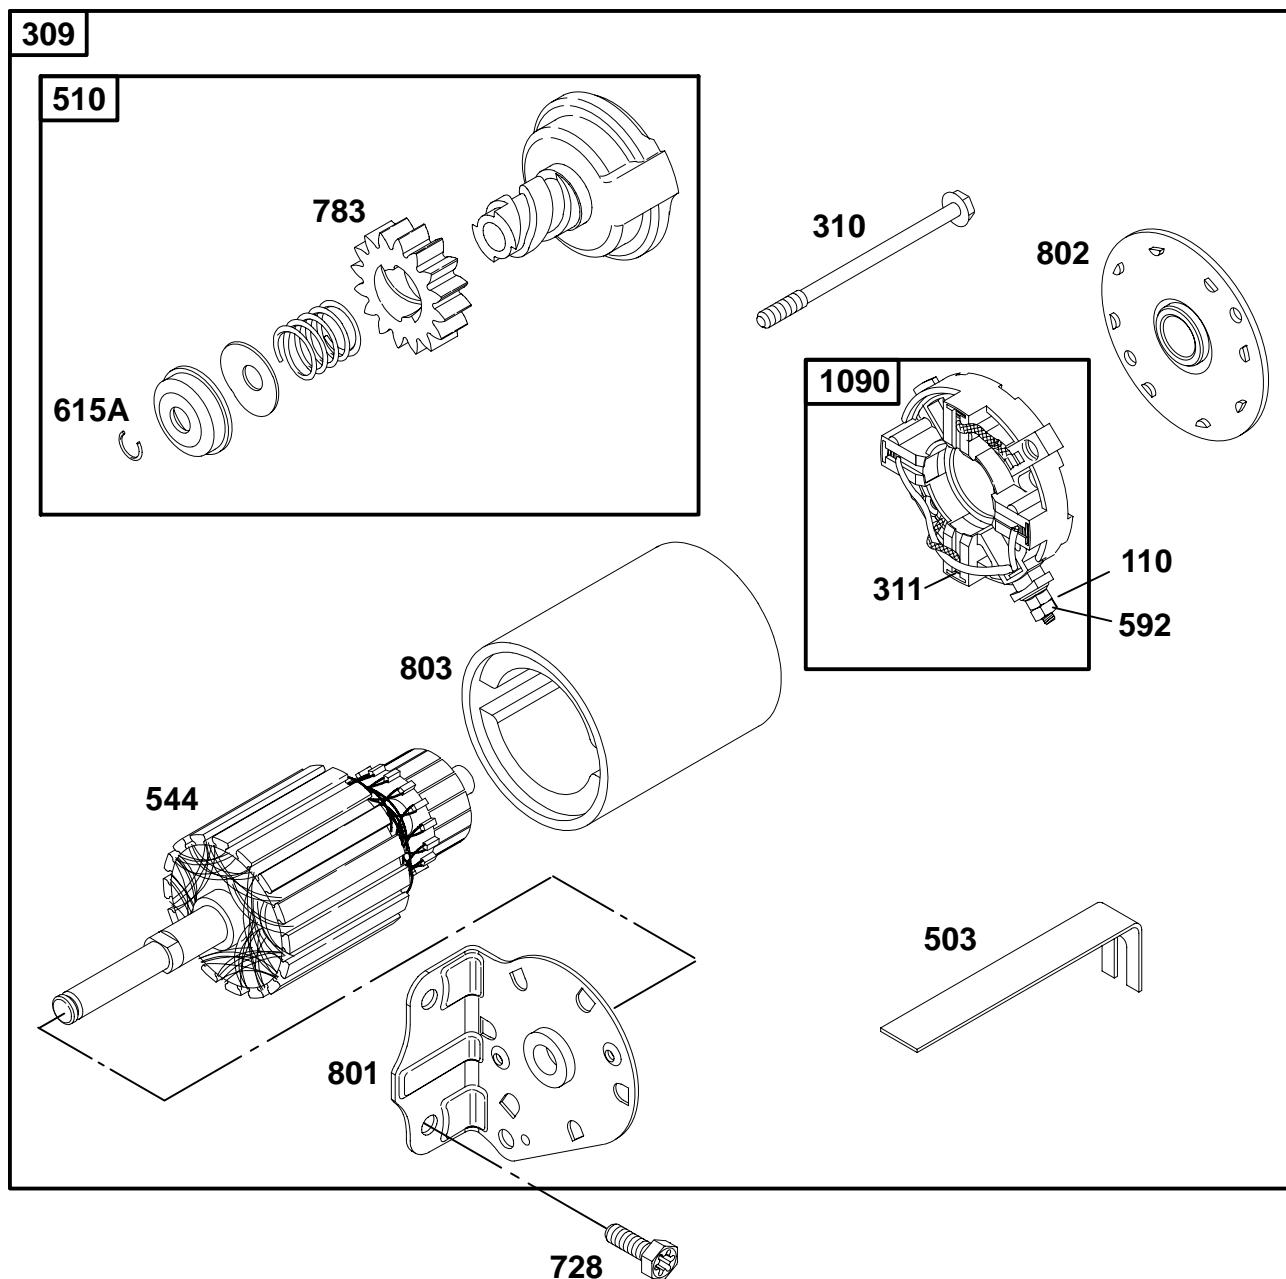

258700 to 258799

REF. NO.	PART NO.	DESCRIPTION	REF. NO.	PART NO.	DESCRIPTION	REF. NO.	PART NO.	DESCRIPTION
110	225137	Washer	510	497606	Drive-Starter	783	280104	Gear-Starter
309	497595	Motor-Starter	544	497603	Armature-Starter	801	394856	Cap-Drive
310	94003	Screw-Hex.	592	92278	Nut-Hex.	802	497607	Cap-End
311	497608	Brush Set	615A	263080	Retainer	803	497604	Housing-Starter
503	806000	Strap-Starter	728	94951	Screw-Torx®	1090	497605	Retainer-Brush

★ Included in Gasket Set-Part Number 393411.
● Included in Carburetor Kit-Part No. 495837.

◆ Included in Carburetor Gasket Set-Part No. 494385.
∅ Included in Valve Overhaul Gasket Set-Part No. 498539.