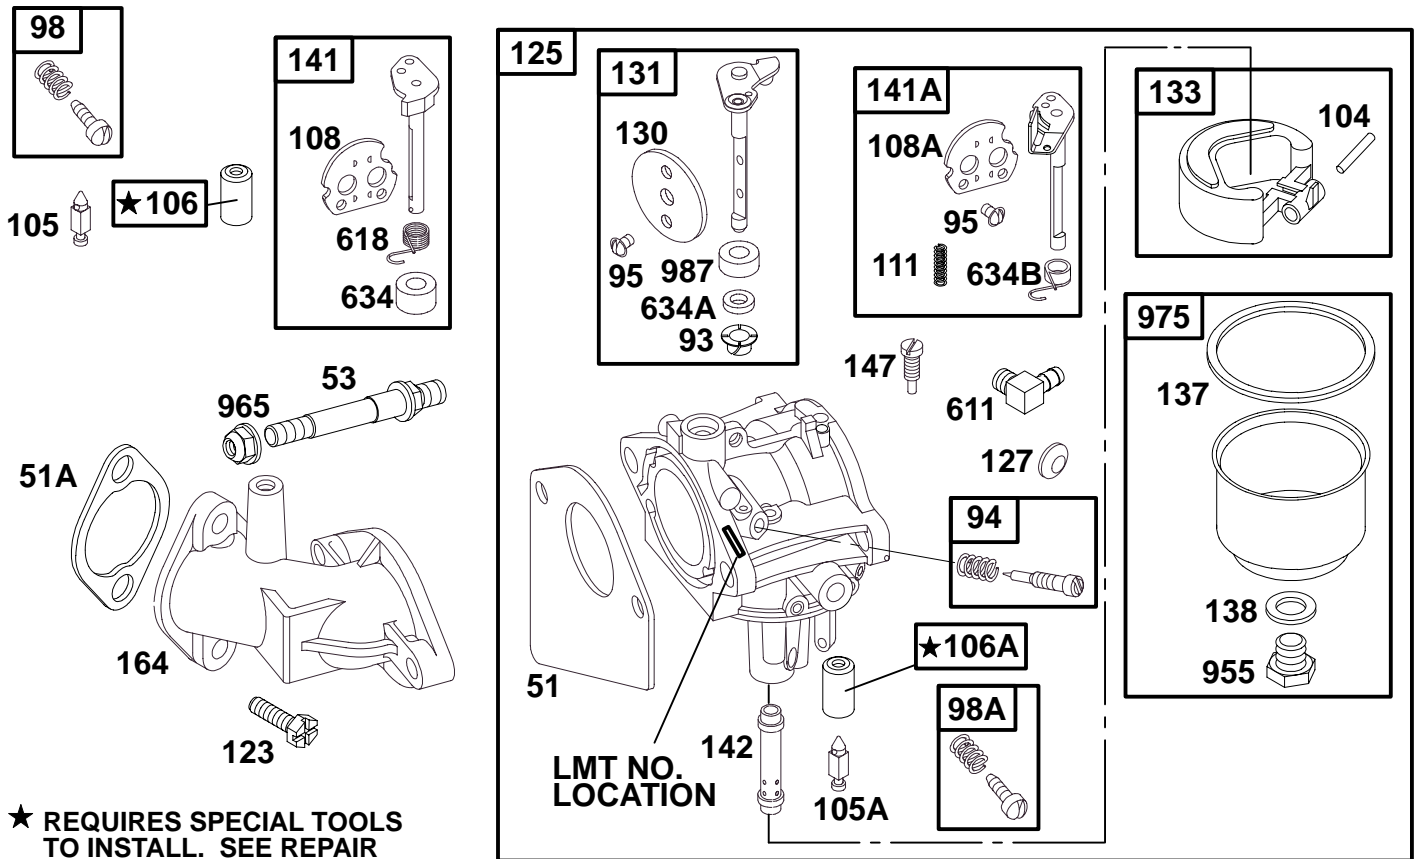

258700 to 258799

★ REQUIRES SPECIAL TOOLS TO INSTALL. SEE REPAIR INSTRUCTION MANUAL.

REF. NO.	PART NO.	DESCRIPTION	REF. NO.	PART NO.	DESCRIPTION	REF. NO.	PART NO.	DESCRIPTION
51	●◆272465	Gasket-Intake	106	●280328	Seat-Inlet (Gravity Feed System) (LMT 26, LMT 27, LMT 28, LMT 31)	137	●◆281165	Gasket-Float Bowl
51A	498869	Gasket-Carb. Mtg.	108A	224667	Valve-Choke	138	●◆281164	Washer
53	94637	Stud-Hex. Drive	111	262715	Spring-Friction	141	495931	Choke Shaft Kit (LMT 26, LMT 27, LMT 54)
93	●281346	Bushing-Thr. Shaft	123	94913	Screw-Torx® Hex.	141A	495097	Choke Shaft Kit (LMT 28, LMT 31, LMT 55, LMT 91)
94	494383	Valve-Idle Adjustment	125	495784	Carburetor (LMT 91)	142	●494878	Nozzle-Carburetor
95	●94098	Screw-Choke/Throttle	127	●	Plug-Welch (Sold in Kit Only)	495604	●	Nozzle-Carb. (High Altitude)
98	398185	Screw-Idle Speed (LMT 26, LMT 27, LMT 28, LMT 31)	130	224539	Valve-Throttle	Include(s):		
98A	495800	Screw-Idle Speed (LMT 54, LMT 55, LMT 91)	131	494379	Throttle Shaft Kit	281164	●	Washer
104	●231789	Pin-Float Hinge	133	494381	Float-Carburetor	147	●497472	Jet-Pilot
105	231790	Valve-Needle (LMT 26, LMT 27, LMT 28, LMT 31)				164	213819	Manifold-Intake
105A	●231855	Valve-Needle (LMT 54, LMT 55, LMT 91)				611	494451	Connector-Hose
						618	262803	Spring
						634	●281168	Seal-Choke Shaft
						634A	●398970	Seal-Throttle Shaft
						634B	●494453	Seal & Spring Assy.
						955	94642	Screw-Fuel Bowl
						965	94010	Nut-Hex.
						975	494378	Bowl-Float
						987	●281166	Seal-Throttle Shaft

★ Included in Gasket Set-Part Number 393411.
● Included in Carburetor Kit-Part No. 495837.

◆ Included in Carburetor Gasket Set-Part No. 494385.
⊘ Included in Valve Overhaul Gasket Set-Part No. 498539.