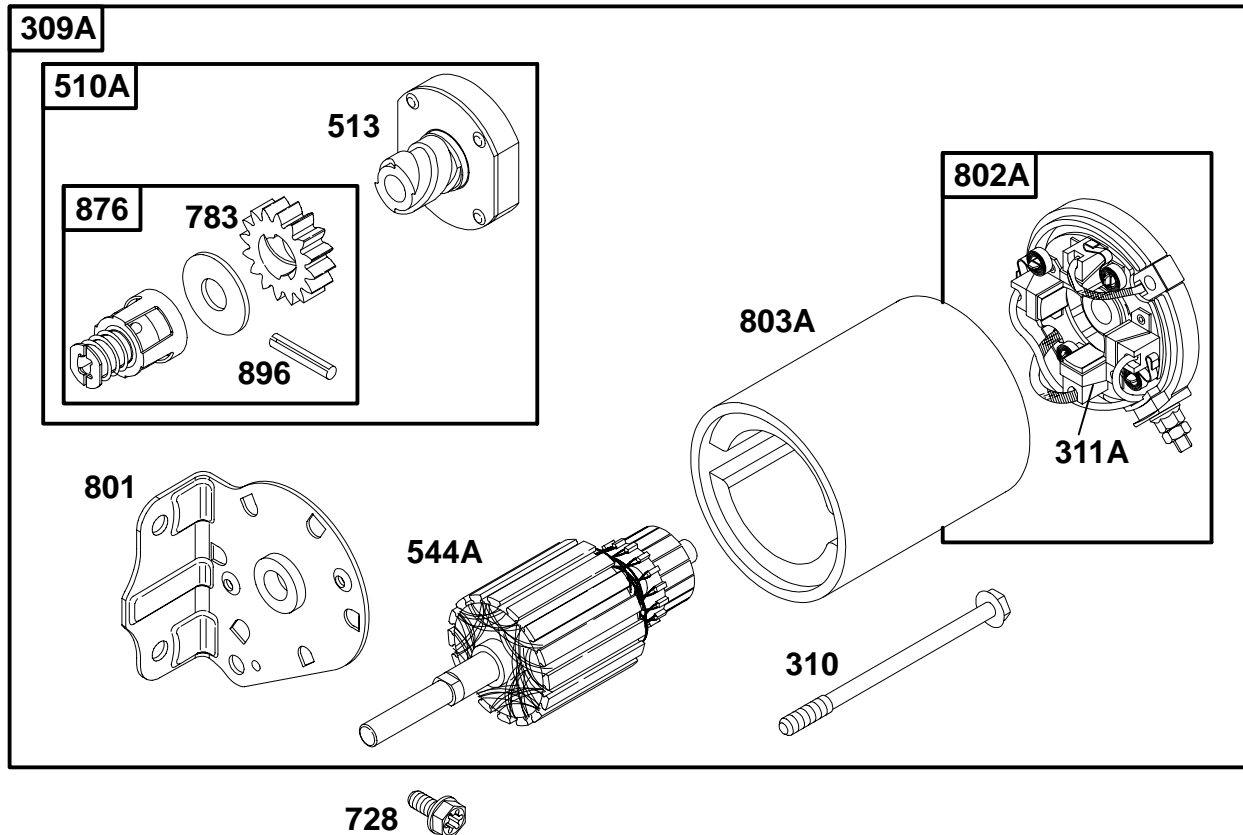

REF. NO.	PART NO.	DESCRIPTION	REF. NO.	PART NO.	DESCRIPTION	REF. NO.	PART NO.	DESCRIPTION
309A	394805	Motor-Starter	544A	390837	Armature-Starter	803A	398159	Housing-Starter
310	94003	Screw-Hex.	728	94951	Screw-Torx®	876	495877	Kit-Gear
311A	395538	Brush Set	783	280104	Gear-Starter	896	94288	Pin-Drive Rretainer
510A	495878	Drive-Starter	801	394856	Cap-Drive			
513	398003	Clutch-Drive	802A	395537	Cap-End			

★ Included in Gasket Set-Part Number 393411.
● Included in Carburetor Kit-Part No. 495837.

◆ Included in Carburetor Gasket Set-Part No. 494385.
∅ Included in Valve Overhaul Gasket Set-Part No. 498539.