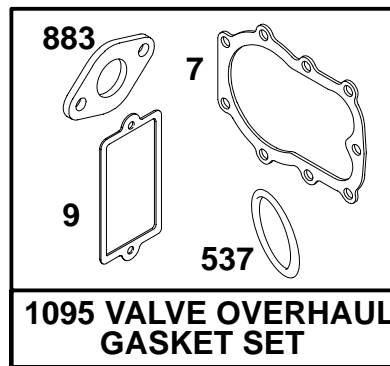

## 258700 to 258799

**121 CARBURETOR KIT**

**358 GASKET SET**

**977 CARBURETOR GASKET SET**

**1095 VALVE OVERHAUL GASKET SET**

REF. NO.	PART NO.	DESCRIPTION	REF. NO.	PART NO.	DESCRIPTION	REF. NO.	PART NO.	DESCRIPTION	
3	★391086	Seal-Oil	105A	●231855	Valve-Needle (LMT 54, LMT 55, LMT 91)	127	●	Plug-Welch (Sold in Kit Only)	
7	★∅271866	Gasket-Cylinder Head	106	●280328	Seat-Inlet (Gravity Feed System)	137	●◆281165	Gasket-Float Bowl	
9	★∅27803	Gasket-Breather	106A	●231854	Seat-Inlet (Gravity Feed System)	138	●◆281164	Washer	
12	★271702	Gasket-Crankcase (.015" Thick)			●398188	Seat-Inlet (Pump Feed System) (LMT 31)	142	●494878	Nozzle-Carburetor
		★270915			●231856	Seat-Inlet (Pump Feed System) (LMT 91)	147	●497472	Pilot-Jet
		Gasket-Crankcase (.005" Thick)					358	393411	Gasket Set
		★270916					529	★281370	Seal-Fill Tube
		Gasket-Crankcase (.009" Thick)					537	★∅281106	Gasket-Air Cleaner
20	★291675	Seal-Oil					634	●281168	Seal-Choke Shaft
51	●◆272465	Gasket-Intake					634A	●398970	Seal-Throttle Shaft
51A	★498869	Gasket-Carb. Mtg.					634B	●494453	Seal & Spring Assy.
87	★491323	Seal-Governor					842	★270920	Seal-O-Ring
93	●281346	Bushing-Thr. Shaft					883	★∅272293	Gasket-Exhaust
95	●94098	Screw-Choke/Throttle					977	494385	Carburetor Gasket Set
104	●231789	Pin-Float Hinge	121	495837	Carburetor Kit		987	●281166	Seal-Throttle Shaft
							1095	498539	Gasket Set-Valve Overhaul