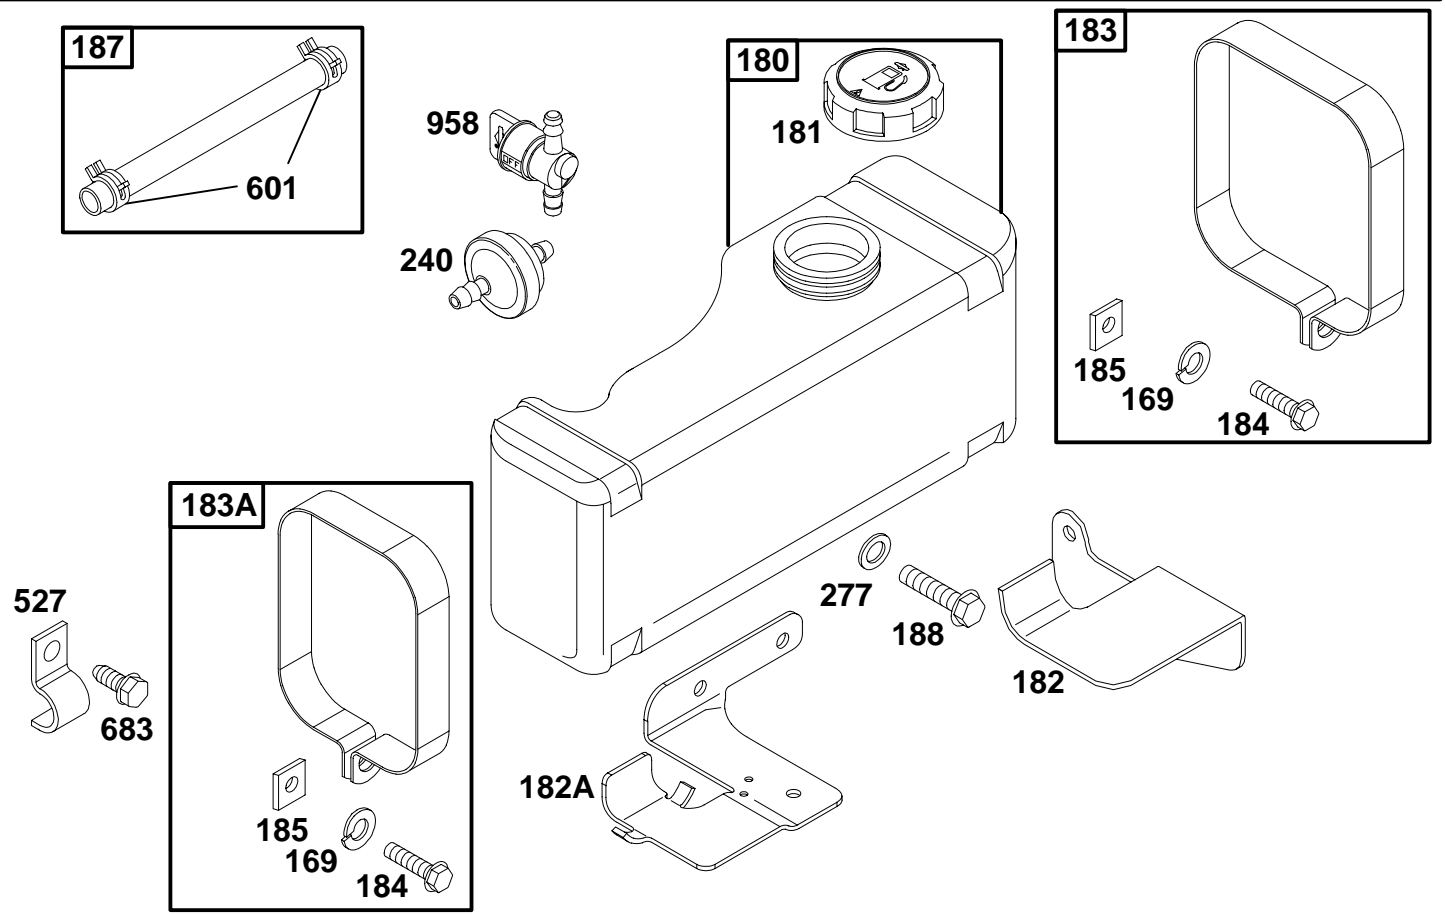

258700 to 258799

REF. NO.	PART NO.	DESCRIPTION	REF. NO.	PART NO.	DESCRIPTION	REF. NO.	PART NO.	DESCRIPTION
169	90832	Washer-Lock	187	296004	Line-Fuel (Cut to Required Length)	277	22776	Washer-Flat (Used on Engines With Electric Start)
180	390225	Tank-Fuel (3 Quart.)	188	93634	Screw-Hex. (Used on Engines With Electric Start)	Note 22963 Washer (Used on Engines With Rewind Start Only)		
181	493988	Cap-Fuel Tank	Note 93535 Screw-Hex. (Used on Engines With Rewind Start Only)		527	221428	Clamp-Tube	
182	222980	Brkt.-Fuel Tank (Right Hand)	240	298090	Filter-Fuel	601	93053	Clamp-Hose
182A	224884	Brkt.-Fuel Tank (Left Hand)	Note 394358 Filter-Fuel Used on Type No(s). 0123.		683	94874	Screw-Hex.	
183	496853	Strap-Fuel Tank (Right Hand)						
183A	496852	Strap-Fuel Tank (Left Hand)						
184	94286	Screw-Hex.						
185	90970	Nut-Square						
						958	493960	Valve-Shut-Off

★ Included in Gasket Set-Part Number 393411.
● Included in Carburetor Kit-Part No. 495837.

◆ Included in Carburetor Gasket Set-Part No. 494385.
∅ Included in Valve Overhaul Gasket Set-Part No. 498539.