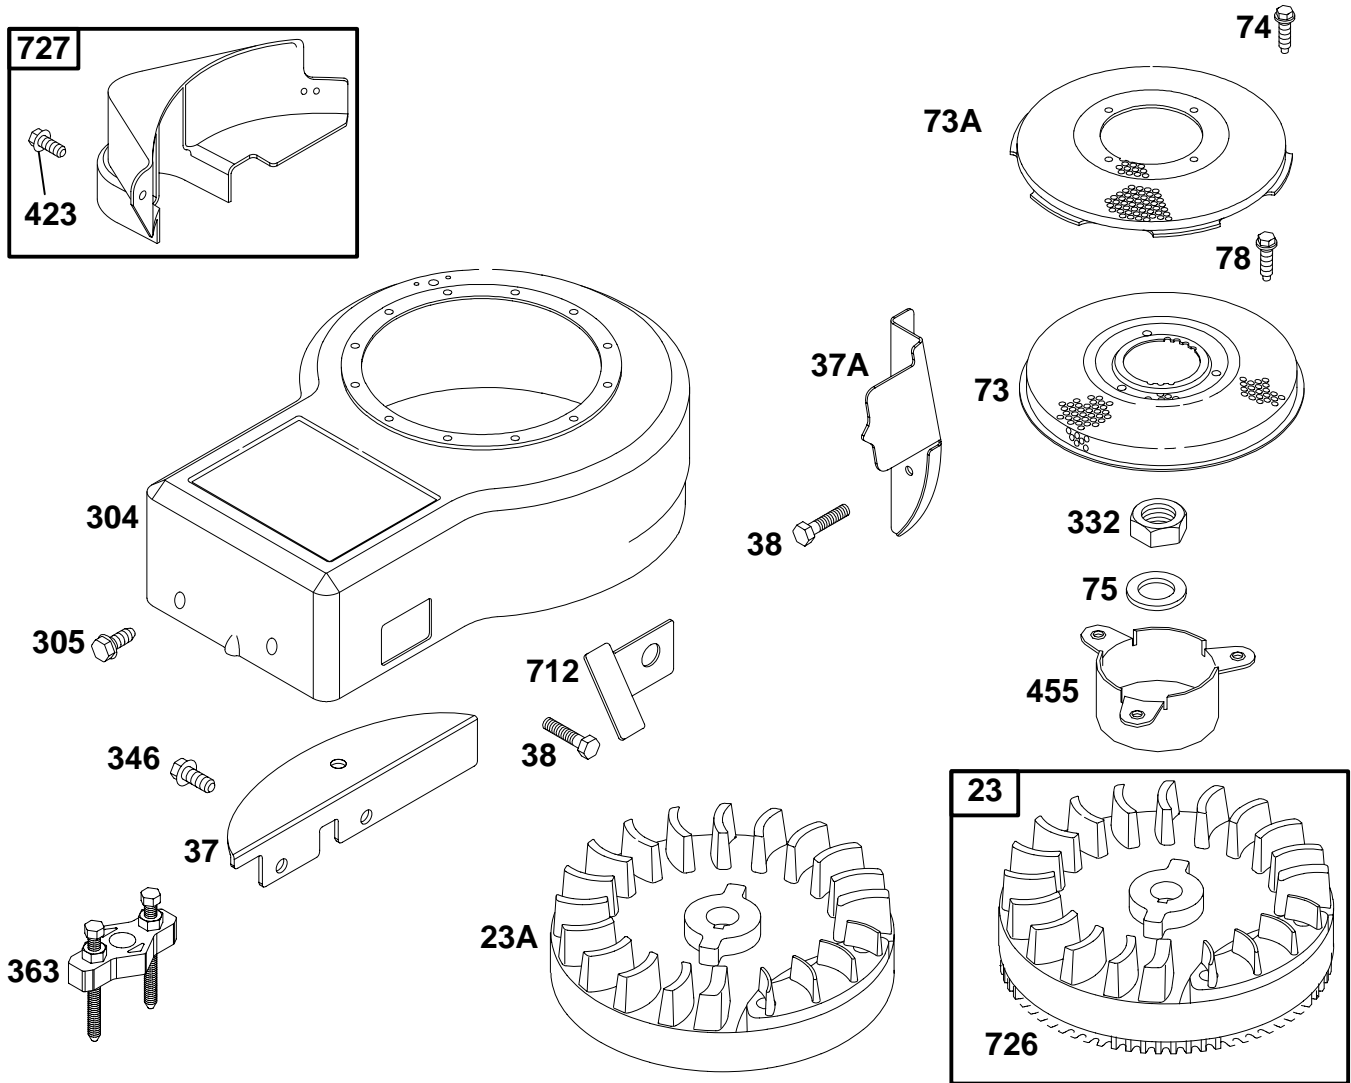

258700 to 258799

REF. NO.	PART NO.	DESCRIPTION	REF. NO.	PART NO.	DESCRIPTION	REF. NO.	PART NO.	DESCRIPTION
23	498911	Flywheel	74	94680	Screw-Hex.	363	19203	Flywheel-Puller
23A	498896	Flywheel (For Rewind Start Engines)	75	225136	Washer-Flywheel	423	94073	Screw-Hex.
37	222475	Guard-Flywheel	78	94626	Screw-Hex.	455	222561	Cup-Flywheel
37A	224886	Guard-Flywheel	304	496440	Housing-Blower	712	224871	Guard-Flywheel
38	94811	Screw-Hex.	305	94904	Screw-Hex.	726	392134	Gear-Ring (Includes Mounting Hardware)
73	224517	Screen-Rotating	332	92284	Nut-Flywheel	727	395405	Cover-Starter
73A	224874	Screen-Rotating	333	398811	Armature-Magneto			
			334	94731	Screw-Hex.			
			346	93705	Screw-Hex.			

★ Included in Gasket Set-Part Number 393411.
● Included in Carburetor Kit-Part No. 495837.

◆ Included in Carburetor Gasket Set-Part No. 494385.
⊘ Included in Valve Overhaul Gasket Set-Part No. 498539.