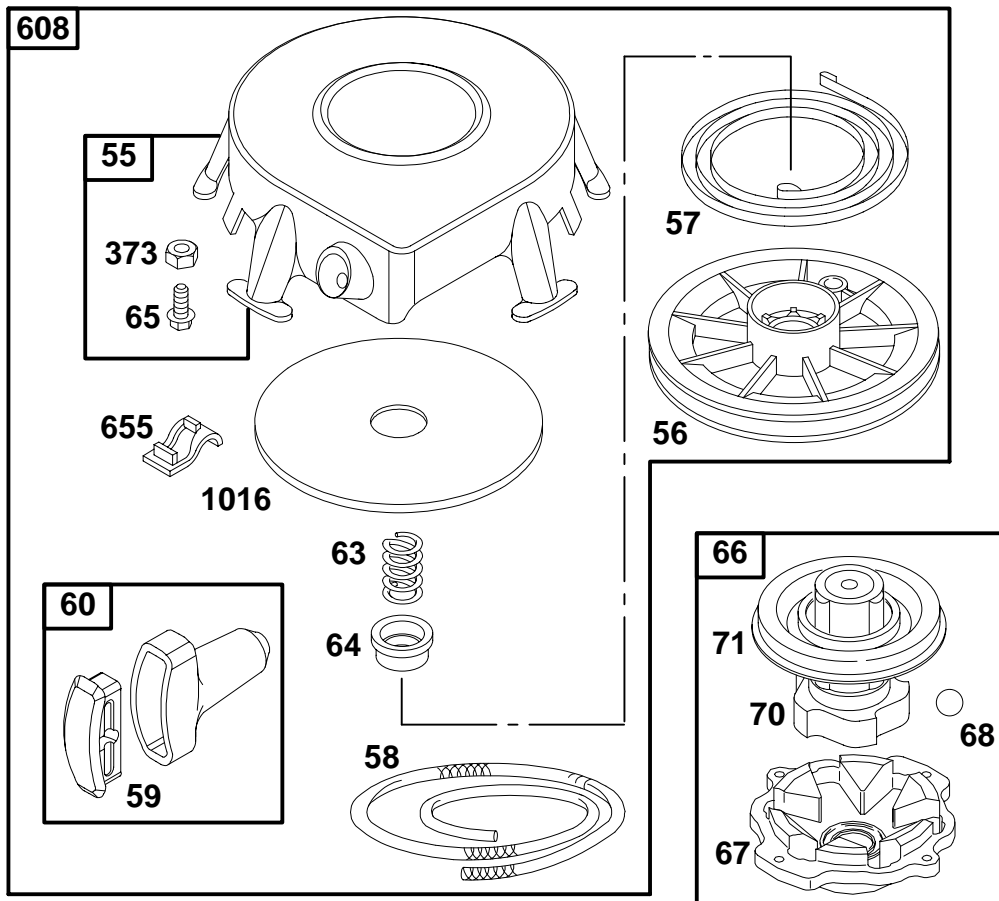

258700 to 258799

REF. NO.	PART NO.	DESCRIPTION	REF. NO.	PART NO.	DESCRIPTION	REF. NO.	PART NO.	DESCRIPTION
55	393576	Housing-Rewind Starter (Includes 63" Rope)	60	490652	Grip-Starter Rope	68	63770	Ball-Clutch
56	295871	Pulley-Starter	63	260414	Spring-Ratchet	70	298799	Ratchet-Clutch
57	490179	Spring-Rewind Starter	64	230543	Adapter-Ratchet Spring	71	394506	Cover-Ratchet
58	66884	Rope-Starter (63" Long)	65	94128	Screw-Hex.	373	92987	Nut-Hex.
59	490653	Insert-Grip	66	399671	Clutch-Starter	608	390391	Starter-Rewind
			67	394897	Housing-Clutch	655	222598	Anchor-Rewind Spring
						1016	490817	Spacer

★ Included in Gasket Set-Part Number 393411.
● Included in Carburetor Kit-Part No. 495837.

◆ Included in Carburetor Gasket Set-Part No. 494385.
⊘ Included in Valve Overhaul Gasket Set-Part No. 498539.