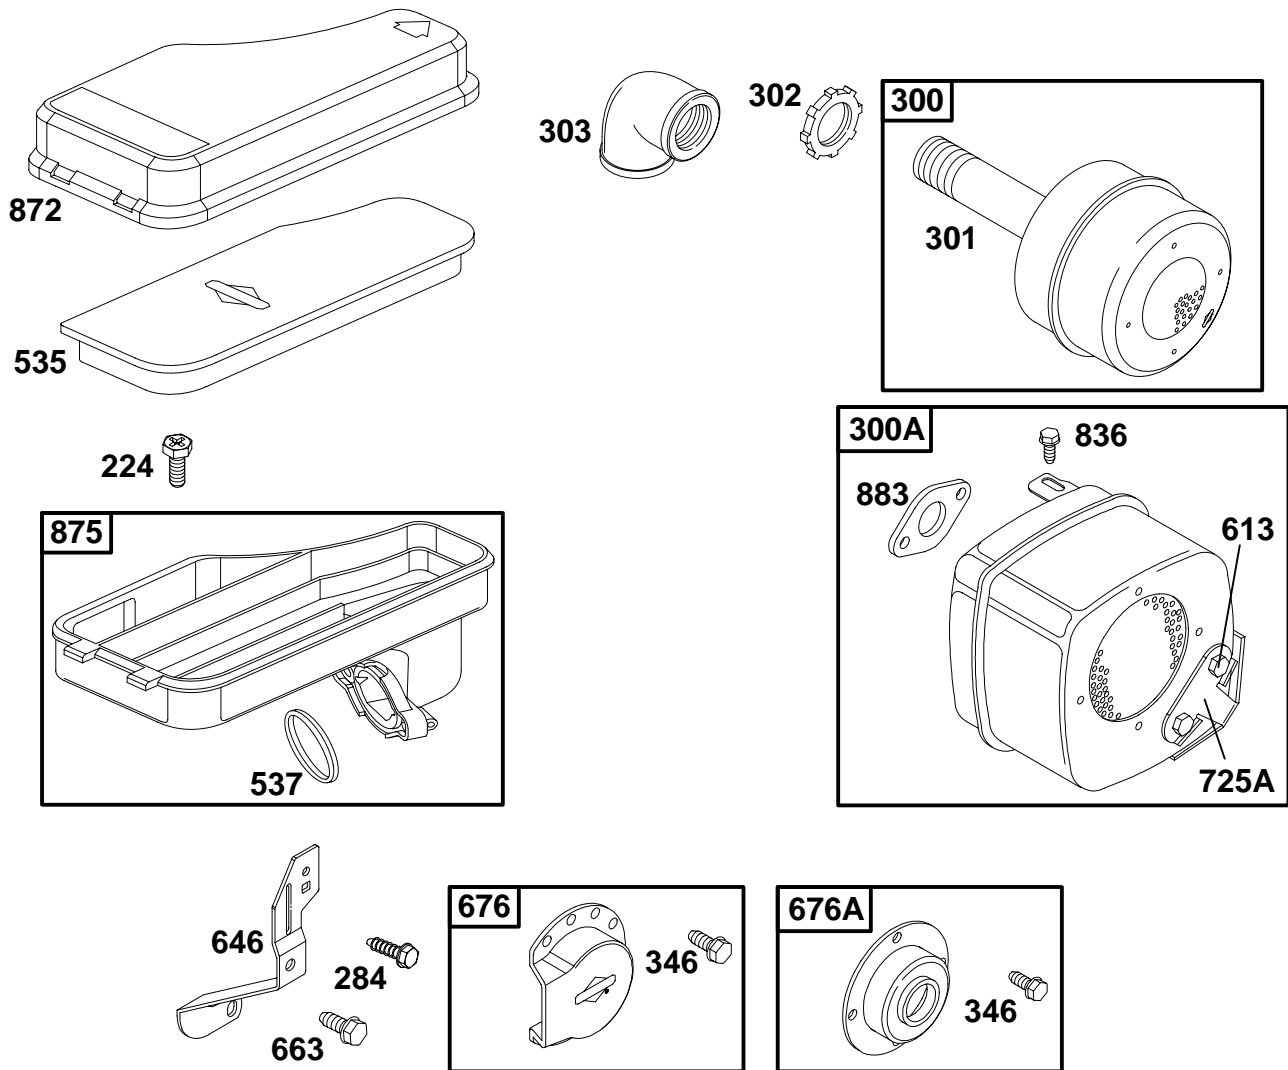

258700 to 258799

REF. NO.	PART NO.	DESCRIPTION	REF. NO.	PART NO.	DESCRIPTION	REF. NO.	PART NO.	DESCRIPTION
224	94905	Screw-Torx®Hex.	346	93705	Screw-Hex.	676A	396903	Deflector-Muffler
284	94704	Screw Hex.	535	272405	Filter-Air	725A	223023	Shield-Heat
300	391569	Muffler-Exhaust	537	★Ø281106	Gasket-Air Cleaner	836	94619	Screw-Hex.
300A	491413	Muffler-Exhaust	613	93927	Screw-Shoulder	872	281108	Cover-Air Cleaner
301	93768	Pipe-Muffler	646	224546	Brace	875	494745	Base-Air Cleaner Plastic
302	261564	Locknut-Muffler	663	94929	Screw-Hex.	883	★Ø272293	Gasket-Exhaust
303	91308	Elbow-Muffler	676	393761	Deflector-Muffler			

★ Included in Gasket Set-Part Number 393411.
● Included in Carburetor Kit-Part No. 495837.

◆ Included in Carburetor Gasket Set-Part No. 494385.
Ø Included in Valve Overhaul Gasket Set-Part No. 498539.