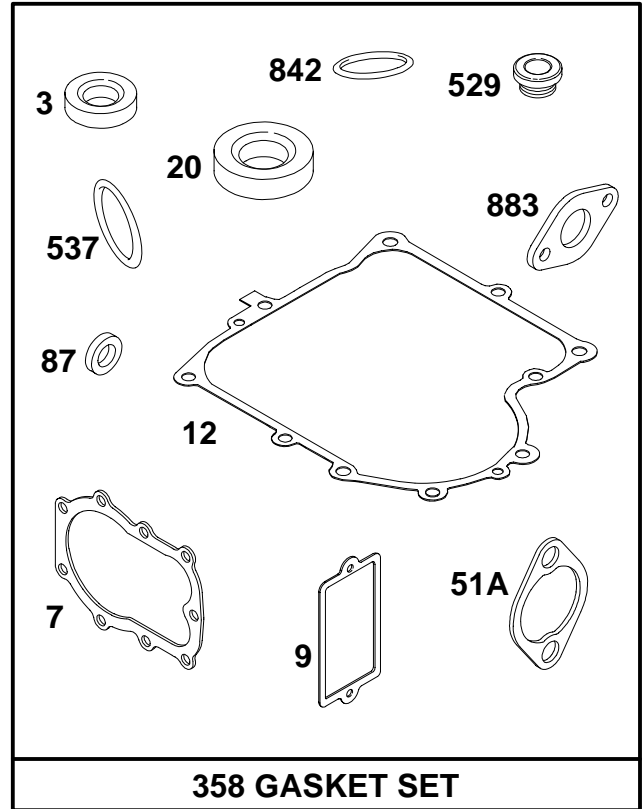

1095 VALVE OVERHAUL GASKET SET

358 GASKET SET