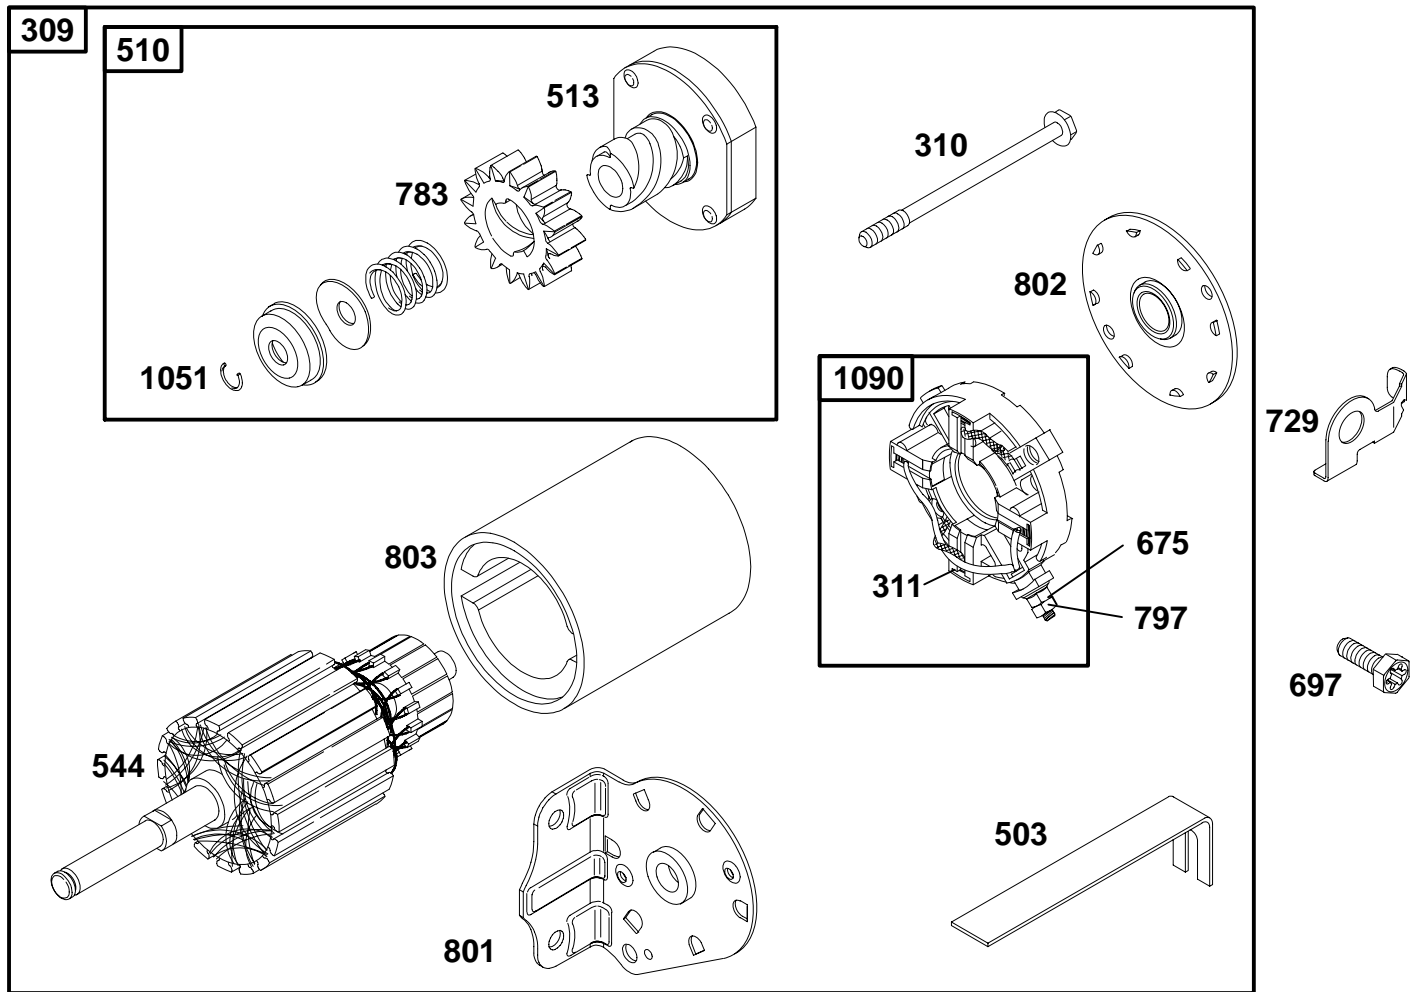

255400 to 255499

REF. NO.	PART NO.	DESCRIPTION	REF. NO.	PART NO.	DESCRIPTION	REF. NO.	PART NO.	DESCRIPTION
309	497401	Motor-Starter	675	225137	Washer-Flat	801	497626	Cap-Drive
310	95035	Screw-Hex.	697	94773	Screw-Torx® Hex.	802	497607	Cap-End
311	497608	Brush Set	729	225170	Clip-Wire	803		Housing-Starter (Replace Starter Motor)
503	806000	Strap-Starter	783	693059	Gear-Starter	1051	263080	Ring-Retaining
510	497606	Drive-Starter	797	92278	Nut (Starter Terminal)	1090	497605	Retainer-Brush
513	398003	Clutch-Drive						
544		Armature-Starter (Replace Starter Motor)						

★ Included in Gasket Set-Part No. 492653.
● Included in Carburetor Kit-Part No. 394989.

∅ Included in Valve Overhaul Gasket Set-Part No. 498537.