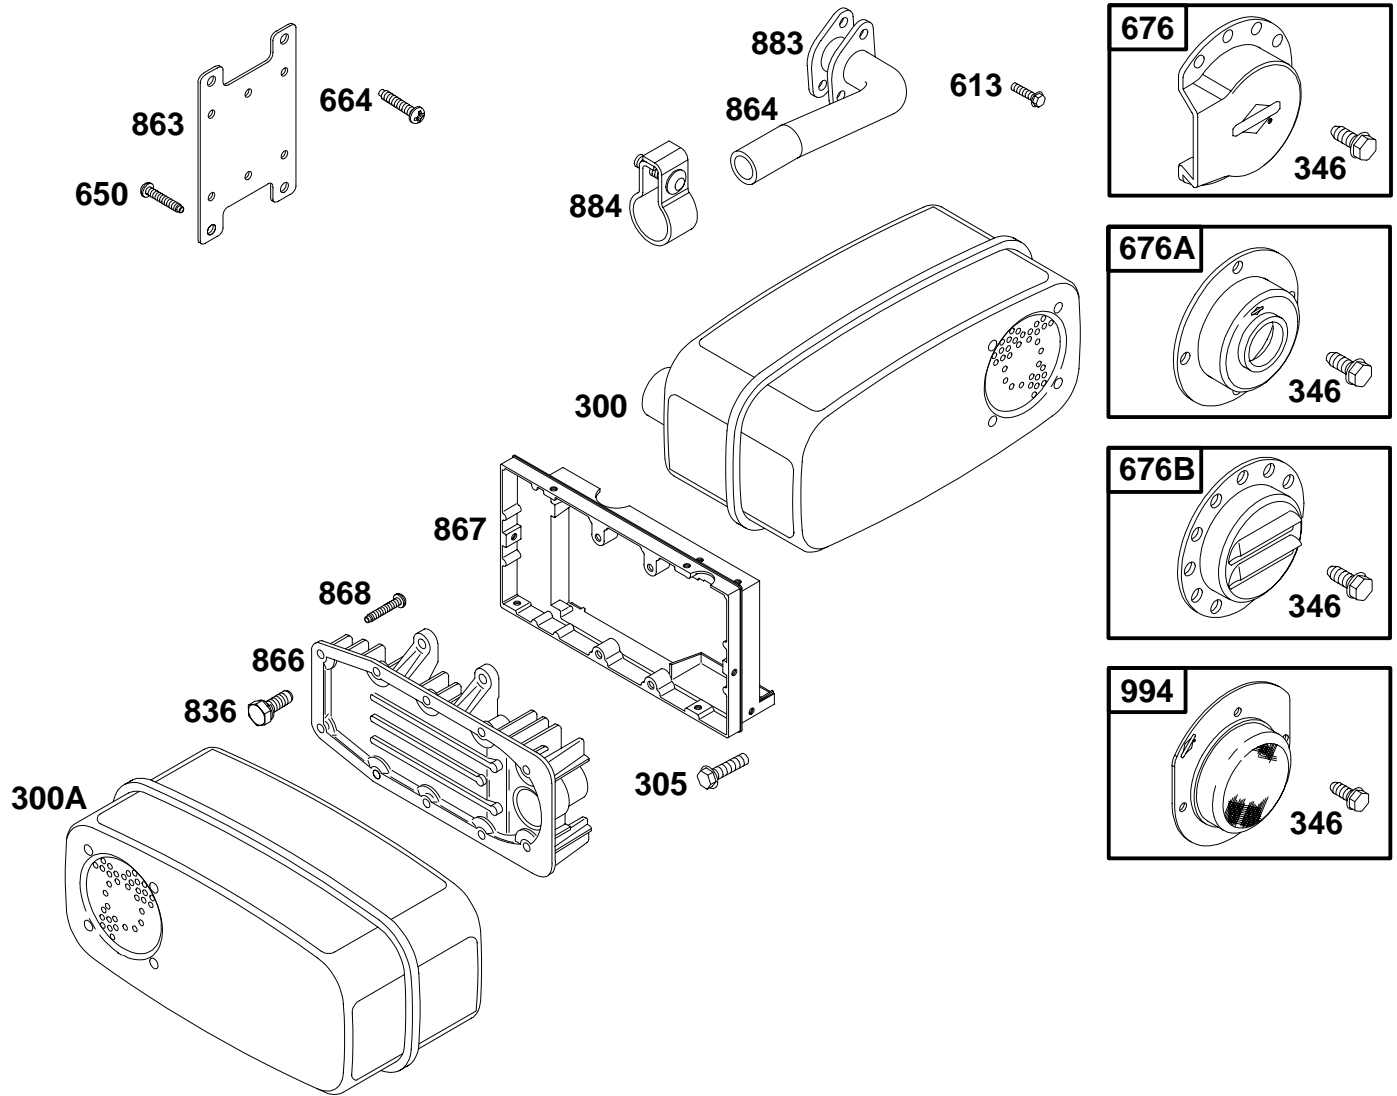

255400 to 255499

REF. NO.	PART NO.	DESCRIPTION	REF. NO.	PART NO.	DESCRIPTION	REF. NO.	PART NO.	DESCRIPTION
300	498984	Muffler-Exhaust	664	93872	Screw-Hex.	866	393551	Body-Muffler
300A	393465	Muffler-Exhaust	676	393761	Deflector-Muffler	867	212235	Frame-Shroud
305	94786	Screw-Hex.	676A	396903	Deflector-Muffler	868	93343	Screw-Hex.
346	94896	Screw-Hex.	676B	397630	Deflector-Muffler	883	Ø★272293	Gasket-Exhaust
346A	93587	Screw-Hex.	836	93587	Screw-Hex.	884	392649	Clamp
613	93840	Screw-Socket	863	222692	Bracket-Muffler	994	392390	Arrester-Spark
650	93873	Screw-Hex.	864	494447	Pipe-Exhaust			

★ Included in Gasket Set-Part No. 492653.
● Included in Carburetor Kit-Part No. 394989.

Ø Included in Valve Overhaul Gasket Set-Part No. 498537.