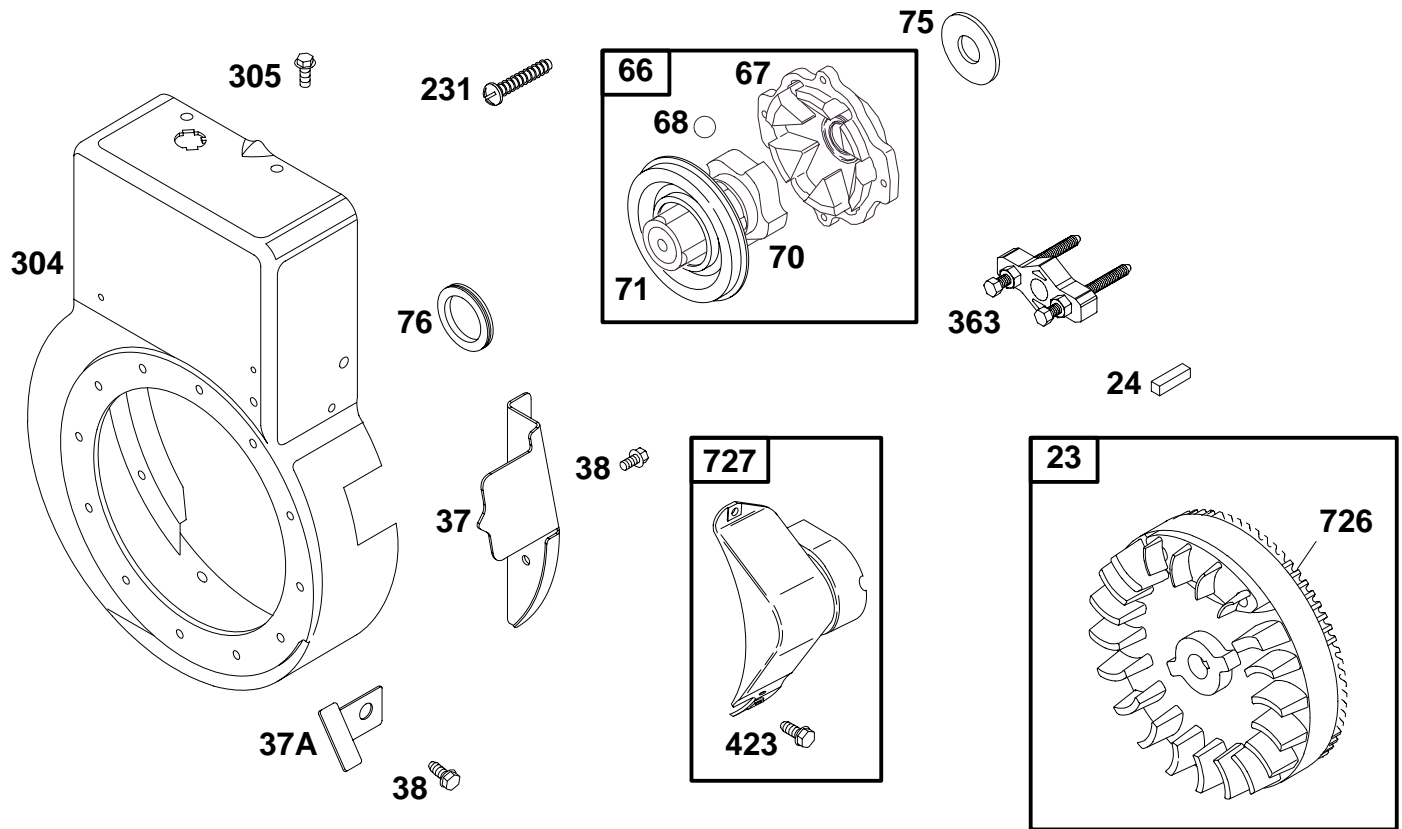

255400 to 255499

REF. NO.	PART NO.	DESCRIPTION	REF. NO.	PART NO.	DESCRIPTION	REF. NO.	PART NO.	DESCRIPTION
23	391988	Flywheel	75	224061	Washer-Flywheel	305	94786	Screw-Hex.
24	222698	Key-Flywheel	76	68238	Seal	363	19203	Flywheel Puller
37	224886	Guard-Flywheel	231	93920	Screw-Phillips	423	94073	Screw-Shoulder
37A	221968	Guard-Flywheel	304	393994	Housing-Blower	726	392134	Gear-Ring (Includes Mounting Parts)
38	94811	Screw-Slotted Hex.	Note			727	395405	Cover-Starter Drive
66	399671	Clutch-Starter	399844 Housing-Blower					
67	394897	Housing-Clutch	Used on Type No(s). 0134.					
68	63770	Ball-Clutch						
70	298799	Ratchet-Clutch						
71	394506	Cover-Ratchet						

★ Included in Gasket Set-Part No. 492653.
● Included in Carburetor Kit-Part No. 394989.

∅ Included in Valve Overhaul Gasket Set-Part No. 498537.