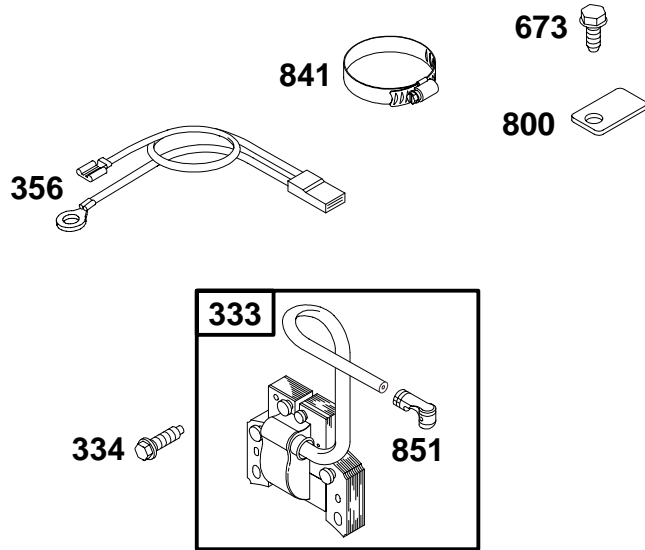

255400 to 255499

DUAL CIRCUIT	TRI-CIRCUIT
SEE FLYWHEEL ASSEMBLY	SEE FLYWHEEL ASSEMBLY
474 877	474A 877A
878	814

NOTE: ALL STATORS USE NO. 482 MOUNTING SCREW.

REF. NO.	PART NO.	DESCRIPTION	REF. NO.	PART NO.	DESCRIPTION	REF. NO.	PART NO.	DESCRIPTION
333	398811	Armature-Magneto	482	93621	Screw-Hex.	851	493880	Terminal-Cable
334	94731	Screw-Hex.	673	94896	Screw-Hex.	877	393456	Wire-Alternator
356	491391	Wire-Stop	800	222095	Retainer	877	393537	Wire-Alternator
474	393474	Alternator	814	392606	Harness-Alternator	878	393362	Harness-Alternator
474A	392595	Alternator	841	393514	Clamp	1054	280275	Tie-Cable

★ Included in Gasket Set-Part No. 492653.
● Included in Carburetor Kit-Part No. 394989.

∅ Included in Valve Overhaul Gasket Set-Part No. 498537.