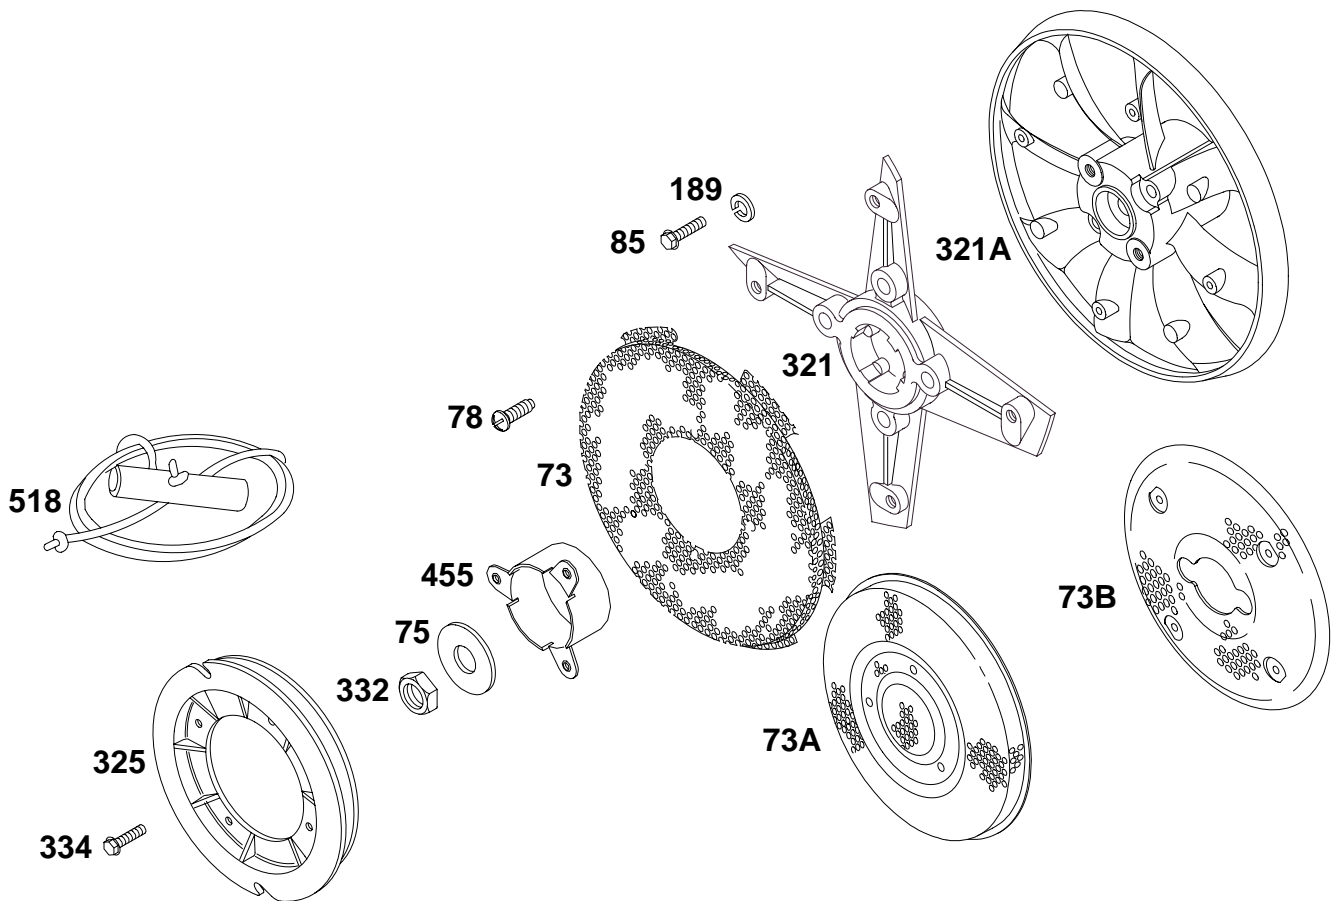

★ Included in Gasket Set-Part No. 492653.  
 ● Included in Carburetor Kit-Part No. 394989.

Ø Included in Valve Overhaul Gasket Set-Part No. 498537.

**255400 to 255499**

REF. NO.	PART NO.	DESCRIPTION	REF. NO.	PART NO.	DESCRIPTION	REF. NO.	PART NO.	DESCRIPTION
23	391988	Flywheel	75	224061	Washer-Flywheel	305	94786	Screw-Hex.
24	222698	Key-Flywheel	76	68238	Seal	363	19203	Flywheel Puller
37	224886	Guard-Flywheel	231	93920	Screw-Phillips	423	94073	Screw-Shoulder
37A	221968	Guard-Flywheel	304	393994	Housing-Blower	726	392134	Gear-Ring (Includes Mounting Parts)
38	94811	Screw-Slotted Hex.	<b>Note</b>			727	395405	Cover-Starter Drive
66	399671	Clutch-Starter	399844 Housing-Blower					
67	394897	Housing-Clutch	Used on Type No(s). 0134.					
68	63770	Ball-Clutch						
70	298799	Ratchet-Clutch						
71	394506	Cover-Ratchet						

★ Included in Gasket Set-Part No. 492653.  
● Included in Carburetor Kit-Part No. 394989.

∅ Included in Valve Overhaul Gasket Set-Part No. 498537.

**255400 to 255499**

REF. NO.	PART NO.	DESCRIPTION	REF. NO.	PART NO.	DESCRIPTION	REF. NO.	PART NO.	DESCRIPTION
73	224874	Screen-Rotating	75	224061	Washer-Flywheel	189	90366	Washer-Lock
73A	224517	Screen-Rotating	78	94626	Screw-Phillips	321	212159	Fan-Booster
73B	222754	Screen-Rotating	85	91386	Screw-Hex.	321A	212418	Fan-Booster
		<b>Note</b>			<b>Note</b>	325	280457	Pulley-Starter
		224779 Screen-Rotating			92674 Screw-Hex.	332	92284	Nut-Flywheel
		Used on Type No(s). 0130.			Used on Type No(s). 0130.	334	94731	Screw-Hex.
						455	222561	Cup-Flywheel
						518	69932	Rope-Starter