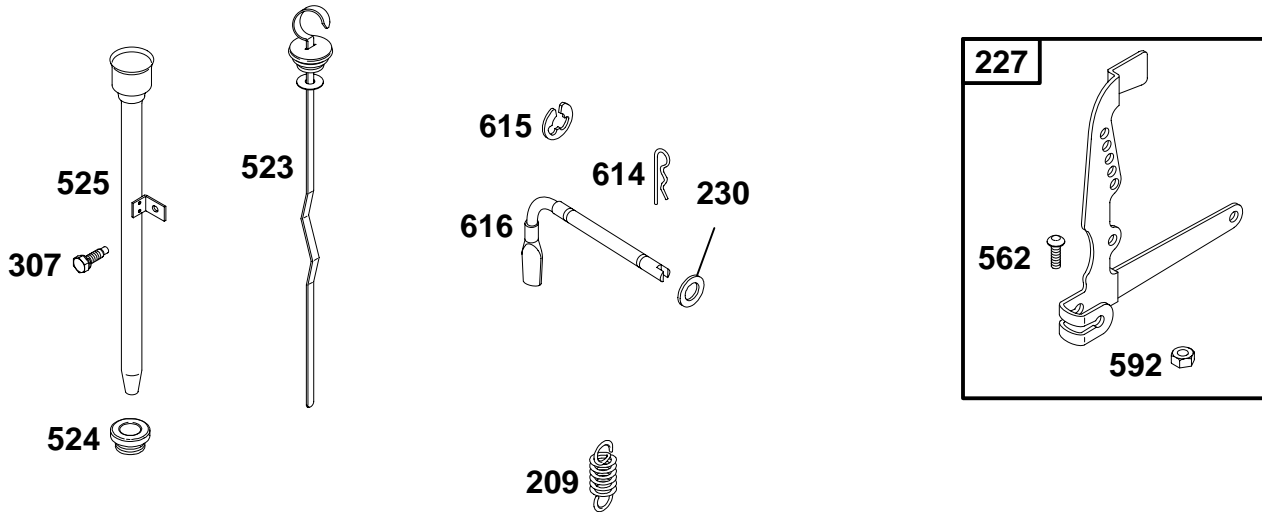

## 255400 to 255499

REF. NO.	PART NO.	DESCRIPTION	REF. NO.	PART NO.	DESCRIPTION	REF. NO.	PART NO.	DESCRIPTION
98A	91920	Screw—Slotted	269	26633	Wire—Control (Cut to Required Length)	520	93722	Terminal—Ground
99A	26157	Spring—Friction	270	63426	Locknut—Casing	623	231520	Screw—Shoulder (Used After Code Date 8712300).
188	94627	Screw—Hex.	271	290568	Lever—Control	————— <b>Note</b> —————		
201	261338	Link—Mech. Gov.	305	94786	Screw—Hex.	624	392292	Lever—Linkage
202	261339	Link—Throttle	346	94896	Screw—Hex.	657	93496	Screw—Slotted Hex.
222	392291	Bracket—Control	351	93735	Screw—Slotted			
259	222611	Bracket—Casing Clamp	352	66068	Washer—Fiber			
265	221535	Clamp—Casing	353	92791	Washer—Lock			
268	65616	Casing—Wire (72" Long, Cut to Required Length)	354	90576	Nut—Hex.			
			355	66554	Washer—Fiber			

★ Included in Gasket Set—Part No. 492653.  
● Included in Carburetor Kit—Part No. 394989.

∅ Included in Valve Overhaul Gasket Set—Part No. 498537.

**255400 to 255499**

REF. NO.	PART NO.	DESCRIPTION	REF. NO.	PART NO.	DESCRIPTION	REF. NO.	PART NO.	DESCRIPTION
209	260871	Spring-Governor	230	94927	Washer-Flat	562	92613	Bolt-Governor Lever
		<b>Note</b>	307	94930	Screw-Hex.	592	231082	Nut-Hex.
		261126 Spring-Gov. (Governed Idle)	523	490665	Dipstick	614	93306	Pin-Cotter
227	392707	Lever-Governor	524	★281370	Seal-Fill Tube	615	93307	Retainer E-Ring
			525	496517	Tube-Oil Fill	616	495241	Crank-Governor