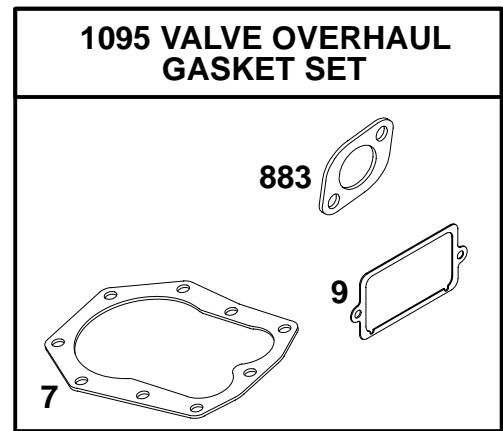

255400 to 255499

REF. NO.	PART NO.	DESCRIPTION	REF. NO.	PART NO.	DESCRIPTION	REF. NO.	PART NO.	DESCRIPTION
3	★391086	Seal-Oil	20	★291675	Seal-Oil	358	492654	Gasket Set
7	∅★272164	Gasket-Cylinder Head	87	★491323	Seal-Governor Shaft	392	●261395	Spring-Pump
9	∅★27803	Gasket-Breather	94	●393541	Valve-Idle Adjust	432	●221377	Cap-Spring
12	★272125	Gasket-Crankcase (.015" Thick)	104	●231435	Pin-Float Hinge	524	★281370	Seal-Fill Tube
		Note	105	●394681	Kit-Needle Seat	617	●270920	Seal-O-Ring
		★272219 Gasket-Crankcase (.005" Thick)	116	●280203	Seal-O-Ring	858	●270989	Diaphragm
		★272220 Gasket-Crankcase (.009" Thick)	118	●393542	Valve-Needle	859	●271025	Gasket-Fuel Pump
			121	393544	Carburetor Kit	860	●261358	Spring-Diaphragm
			137	●270511	Gasket-Float Bowl	883	∅★272293	Gasket-Exhaust
			147	●231323	Nozzle-Carb.	978	★271736	Gasket
			163	●280199	Gasket-Air Cleaner	1095	498537	Gasket Set-Valve Overhaul

★ Included in Gasket Set-Part No. 492653.
● Included in Carburetor Kit-Part No. 394989.

∅ Included in Valve Overhaul Gasket Set-Part No. 498537.