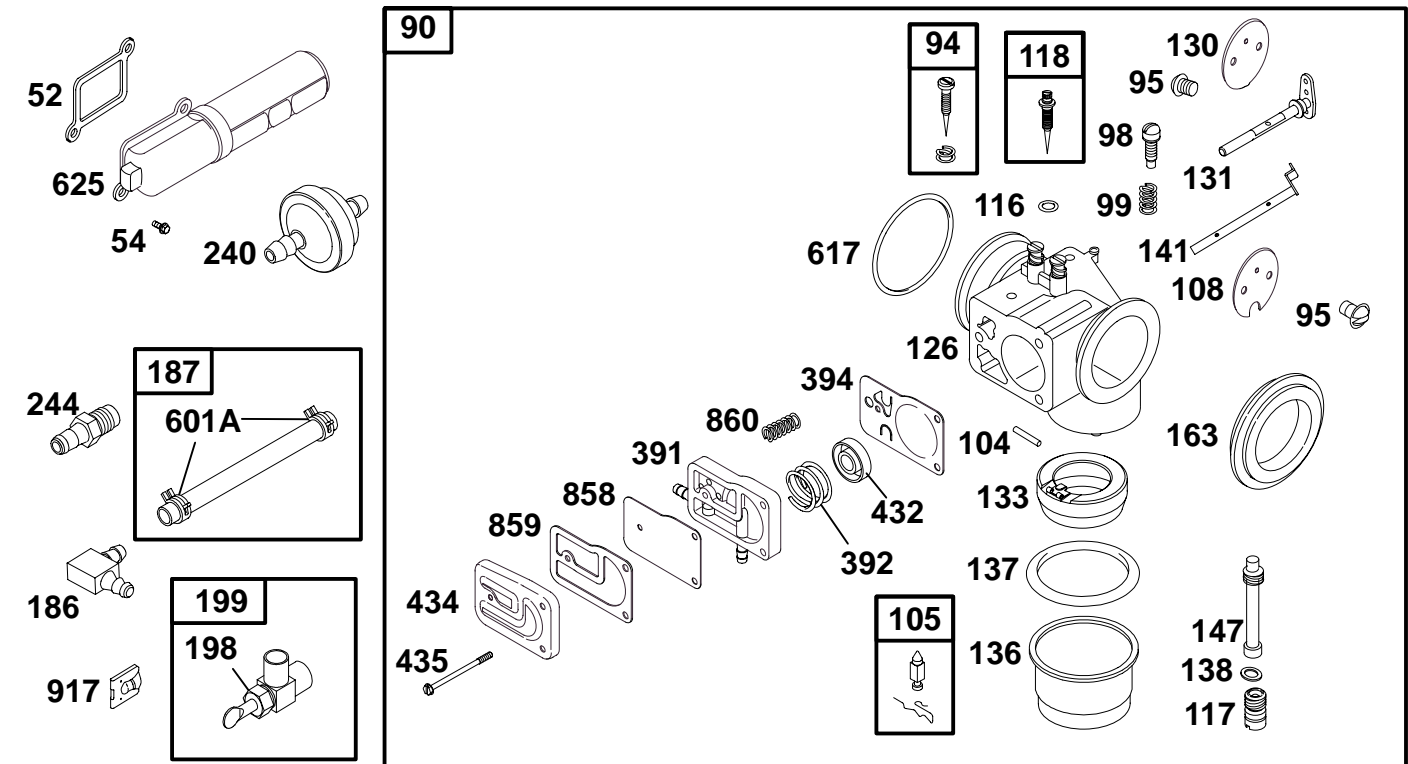

255400 to 255499

REF. NO.	PART NO.	DESCRIPTION	REF. NO.	PART NO.	DESCRIPTION	REF. NO.	PART NO.	DESCRIPTION
52	270972	Gasket-Intake	131	392278	Shaft-Throttle	244	230318	Connector-Hose
54	93812	Screw-Phillips	133	299707	Float-Carb	391	280162	Body-Pump
90	392690	Carburetor	136	221995	Bowl-Float	392	●261395	Spring-Pump
94	393541	Valve-Idle Adjust	137	●270511	Gasket-Float Bowl	394	272638	Diaphragm-Pump
95	93499	Screw-Choke/Throttle	138	222014	Washer	432	●221377	Cap-Spring
98	93860	Screw-Slotted Hex.	141	392280	Shaft-Choke	434	223688	Cover-Diaphragm
99	260575	Spring-Friction	147	●231323	Nozzle-Carb	435	93829	Screw-Slotted Hex.
104	●231435	Pin-Float Hinge	163	●280199	Gasket-Air Cleaner	601A	95162	Clamp-Hose
105	●394681	Kit-Needle Seat	186	67218	Connector-Hose	617	●270920	Seal-O-Ring
108	222010	Valve-Choke	187	393815	Pipe-Fuel (Cut to Required Length)	625	392285	Manifold-Intake
116	●280203	Seal-O-Ring	198	293934	Screw-Shut-Off	858	●270989	Diaphragm-Pump
117	231101	Screw-Bowl Mounting	199	297563	Valve-Shut-Off	859	●271025	Gasket-Fuel Pump
118	●393542	Valve-Needle	240	394358	Filter-Fuel	860	●261358	Spring-Diaphragm
126	393543	Body-Carb Assy				917	223271	Handle-Shutoff Valve
130	221939	Valve-Throttle						

★ Included in Gasket Set-Part No. 492653.
● Included in Carburetor Kit-Part No. 394989.

∅ Included in Valve Overhaul Gasket Set-Part No. 498537.