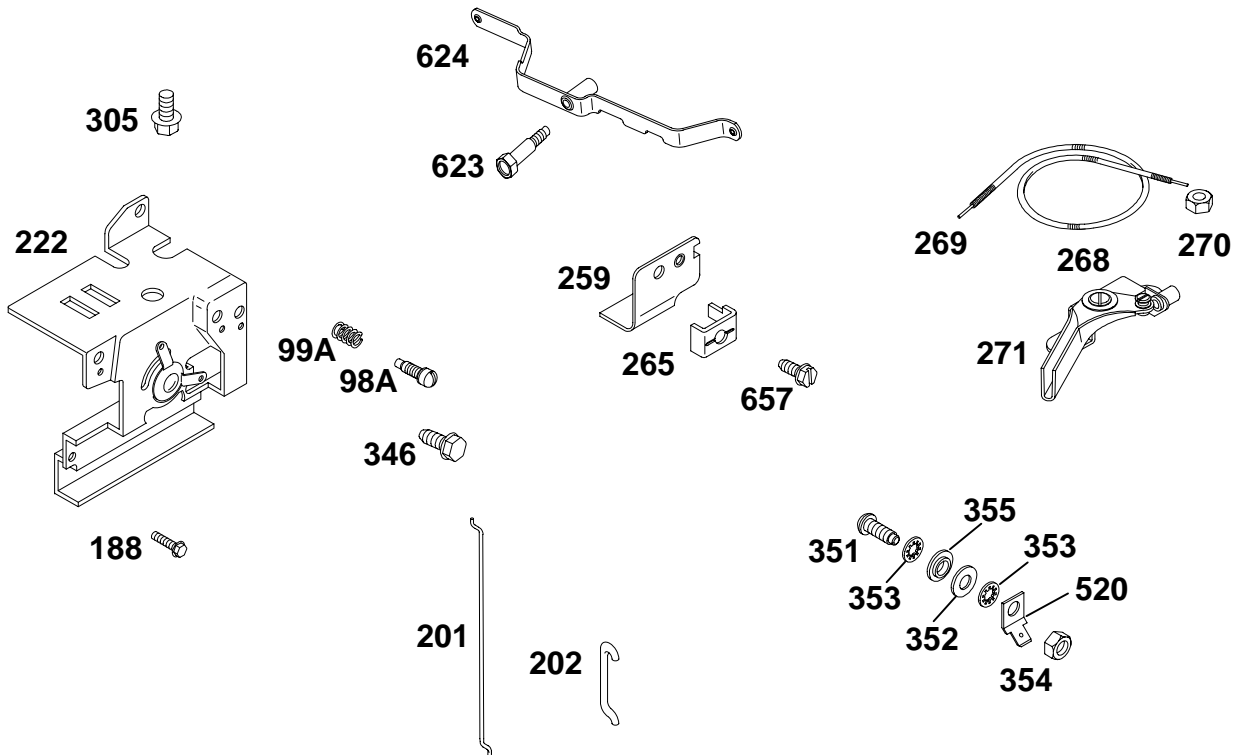

255400 to 255499

REF. NO.	PART NO.	DESCRIPTION	REF. NO.	PART NO.	DESCRIPTION	REF. NO.	PART NO.	DESCRIPTION
98A	91920	Screw—Slotted	269	26633	Wire—Control (Cut to Required Length)	520	93722	Terminal—Ground
99A	26157	Spring—Friction	270	63426	Locknut—Casing	623	231520	Screw—Shoulder (Used After Code Date 8712300).
188	94627	Screw—Hex.	271	290568	Lever—Control	————— Note —————		
201	261338	Link—Mech. Gov.	305	94786	Screw—Hex.	624	392292	Lever—Linkage
202	261339	Link—Throttle	346	94896	Screw—Hex.	657	93496	Screw—Slotted Hex.
222	392291	Bracket—Control	351	93735	Screw—Slotted			
259	222611	Bracket—Casing Clamp	352	66068	Washer—Fiber			
265	221535	Clamp—Casing	353	92791	Washer—Lock			
268	65616	Casing—Wire (72" Long, Cut to Required Length)	354	90576	Nut—Hex.			
			355	66554	Washer—Fiber			

★ Included in Gasket Set—Part No. 492653.
● Included in Carburetor Kit—Part No. 394989.

∅ Included in Valve Overhaul Gasket Set—Part No. 498537.