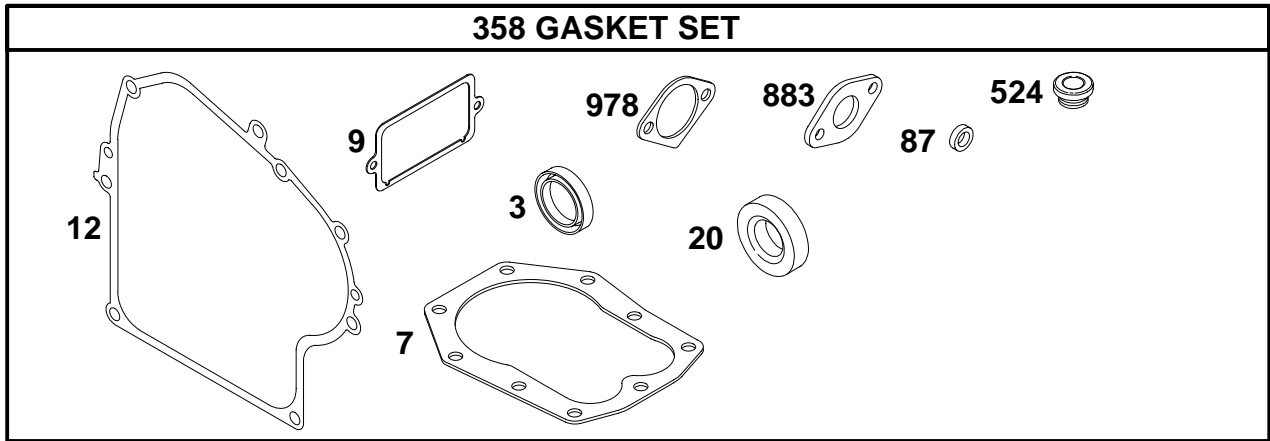

255400 to 255499

REF. NO.	PART NO.	DESCRIPTION	REF. NO.	PART NO.	DESCRIPTION	REF. NO.	PART NO.	DESCRIPTION
3	★391086	Seal-Oil	20	★291675	Seal-Oil	358	492654	Gasket Set
7	∅★272164	Gasket-Cylinder Head	87	★491323	Seal-Governor Shaft	392	●261395	Spring-Pump
9	∅★27803	Gasket-Breather	94	●393541	Valve-Idle Adjust	432	●221377	Cap-Spring
12	★272125	Gasket-Crankcase (.015" Thick)	104	●231435	Pin-Float Hinge	524	★281370	Seal-Fill Tube
		Note	105	●394681	Kit-Needle Seat	617	●270920	Seal-O-Ring
		★272219 Gasket-Crankcase (.005" Thick)	116	●280203	Seal-O-Ring	858	●270989	Diaphragm
		★272220 Gasket-Crankcase (.009" Thick)	118	●393542	Valve-Needle	859	●271025	Gasket-Fuel Pump
			121	393544	Carburetor Kit	860	●261358	Spring-Diaphragm
			137	●270511	Gasket-Float Bowl	883	∅★272293	Gasket-Exhaust
			147	●231323	Nozzle-Carb.	978	★271736	Gasket
			163	●280199	Gasket-Air Cleaner	1095	498537	Gasket Set-Valve Overhaul

★ Included in Gasket Set-Part No. 492653.
● Included in Carburetor Kit-Part No. 394989.

∅ Included in Valve Overhaul Gasket Set-Part No. 498537.