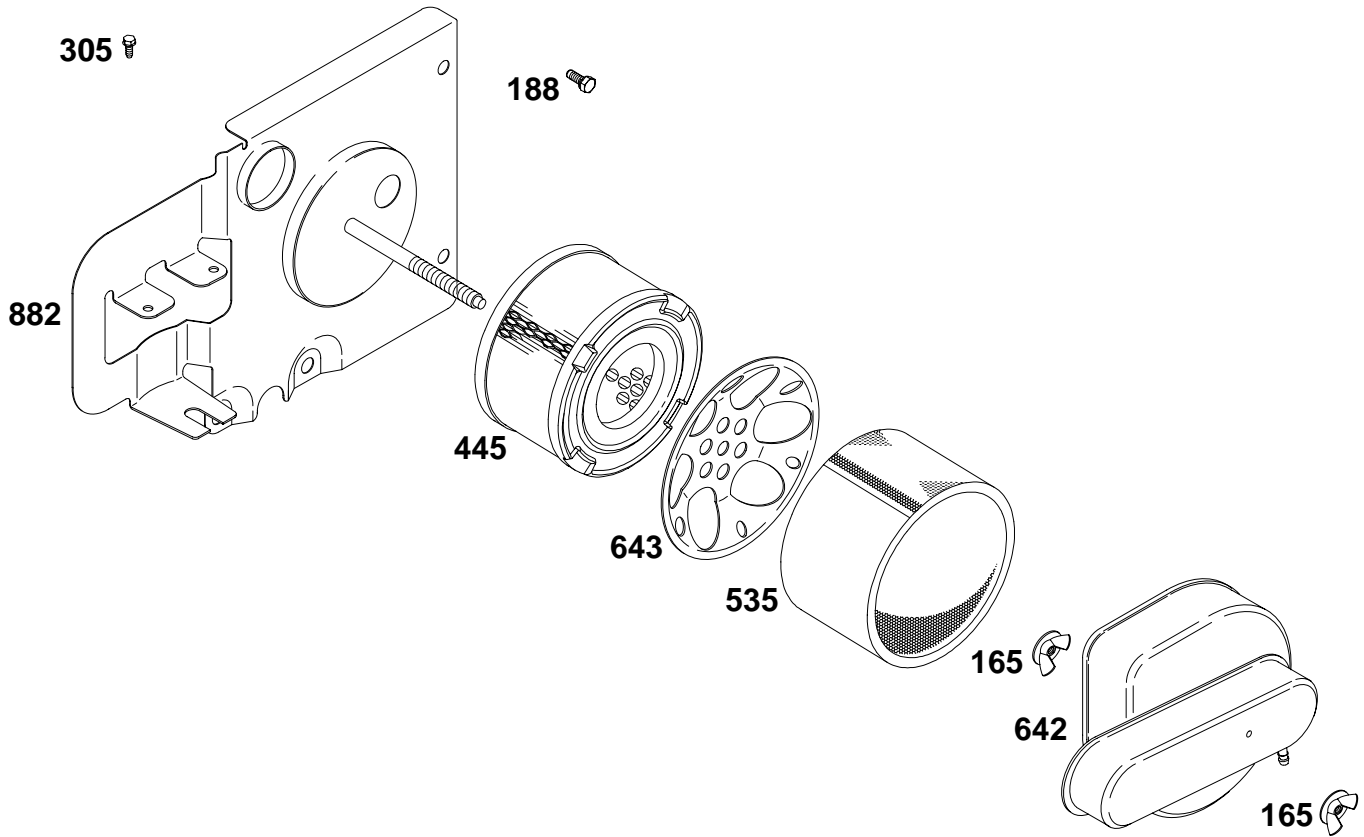

REF. NO.	PART NO.	DESCRIPTION	REF. NO.	PART NO.	DESCRIPTION	REF. NO.	PART NO.	DESCRIPTION
165	94289	Nut-Wing	445	392286	Filter-A/C Cartridg	643	222680	Retainer-Air Filter
188	94627	Screw-Sem	535	270973	Filter-Pre Cleaner	882	392289	Retainer-Air Filter
305	94786	Screw-Hex.	642	392288	Cover-Air Cleaner			

★ Included in Gasket Set-Part No. 492653.
● Included in Carburetor Kit-Part No. 394989.

∅ Included in Valve Overhaul Gasket Set-Part No. 498537.