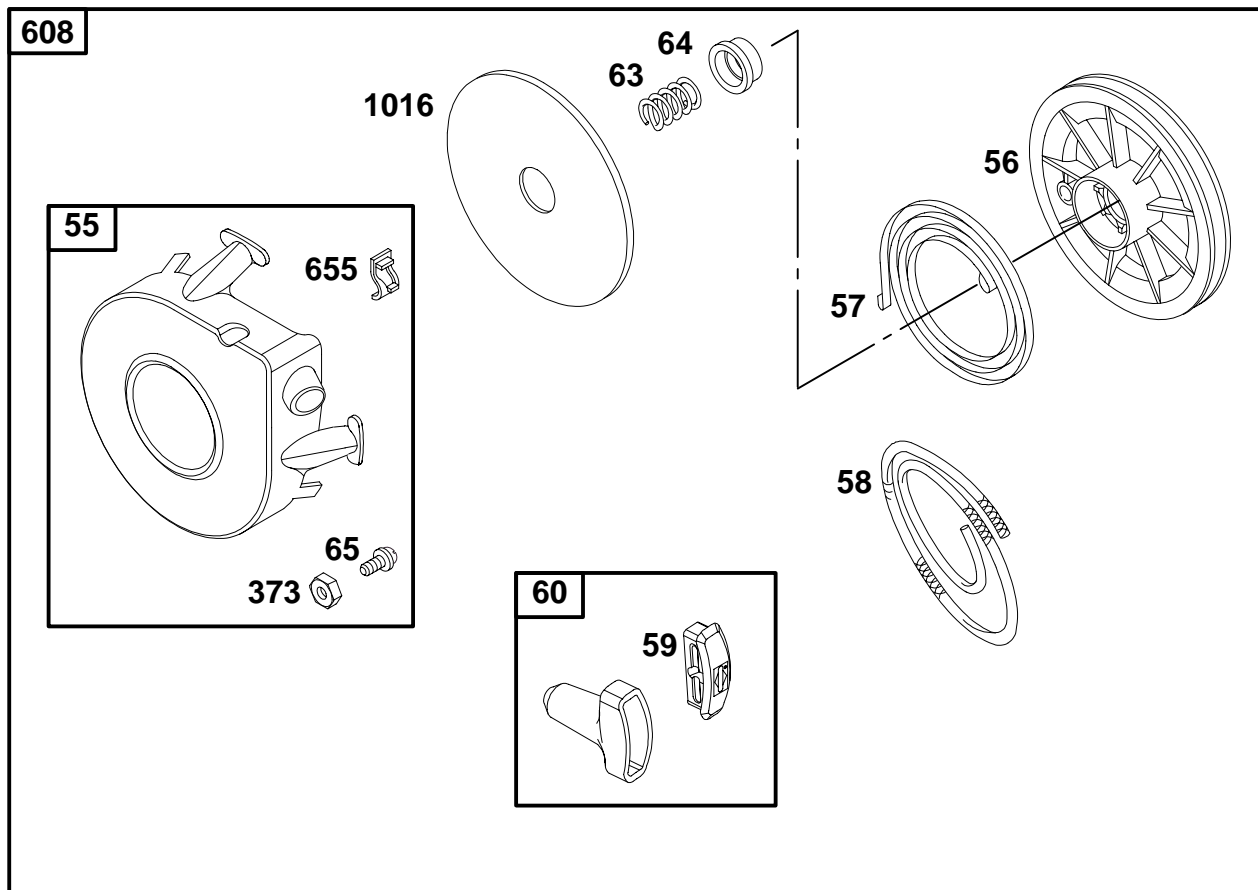

255400 to 255499

REF. NO.	PART NO.	DESCRIPTION	REF. NO.	PART NO.	DESCRIPTION	REF. NO.	PART NO.	DESCRIPTION
55	393576	Housing-Rewind Starter	58	66894	Rope-Starter (99" Long)	65	94921	Screw-Hex.
56	295871	Pulley-Starter (Includes 63" Rope)	59	490653	Insert-Grip	373	94908	Nut-Hex.
57	490179	Spring-Rewind Starter	60	490652	Grip-Starter Rope	608	390391	Starter-Rewind
			63	260414	Spring-Ratchet	655	222598	Anchor-Spring
			64	281204	Adapter-Spring	1016	490817	Spacer-Rewind

★ Included in Gasket Set-Part No. 492653.
● Included in Carburetor Kit-Part No. 394989.

∅ Included in Valve Overhaul Gasket Set-Part No. 498537.