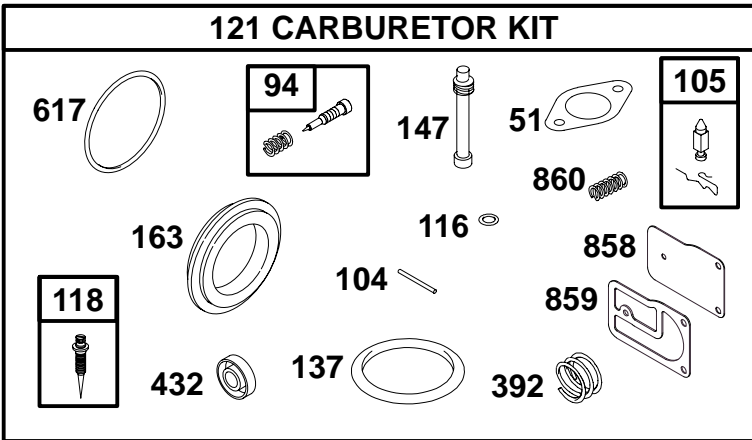

255400 to 255499

REF. NO.	PART NO.	DESCRIPTION	REF. NO.	PART NO.	DESCRIPTION	REF. NO.	PART NO.	DESCRIPTION
3	★391086	Seal-Oil	20	★291675	Seal-Oil	358	492654	Gasket Set
7	∅★272164	Gasket-Cylinder Head	87	★491323	Seal-Governor Shaft	392	●261395	Spring-Pump
9	∅★27803	Gasket-Breather	94	●393541	Valve-Idle Adjust	432	●221377	Cap-Spring
12	★272125	Gasket-Crankcase (.015" Thick)	104	●231435	Pin-Float Hinge	524	★281370	Seal-Fill Tube
		Note	105	●394681	Kit-Needle Seat	617	●270920	Seal-O-Ring
		★272219 Gasket-Crankcase (.005" Thick)	116	●280203	Seal-O-Ring	858	●270989	Diaphragm
		★272220 Gasket-Crankcase (.009" Thick)	118	●393542	Valve-Needle	859	●271025	Gasket-Fuel Pump
			121	393544	Carburetor Kit	860	●261358	Spring-Diaphragm
			137	●270511	Gasket-Float Bowl	883	∅★272293	Gasket-Exhaust
			147	●231323	Nozzle-Carb.	978	★271736	Gasket
			163	●280199	Gasket-Air Cleaner	1095	498537	Gasket Set-Valve Overhaul

★ Included in Gasket Set-Part No. 492653.
● Included in Carburetor Kit-Part No. 394989.

∅ Included in Valve Overhaul Gasket Set-Part No. 498537.