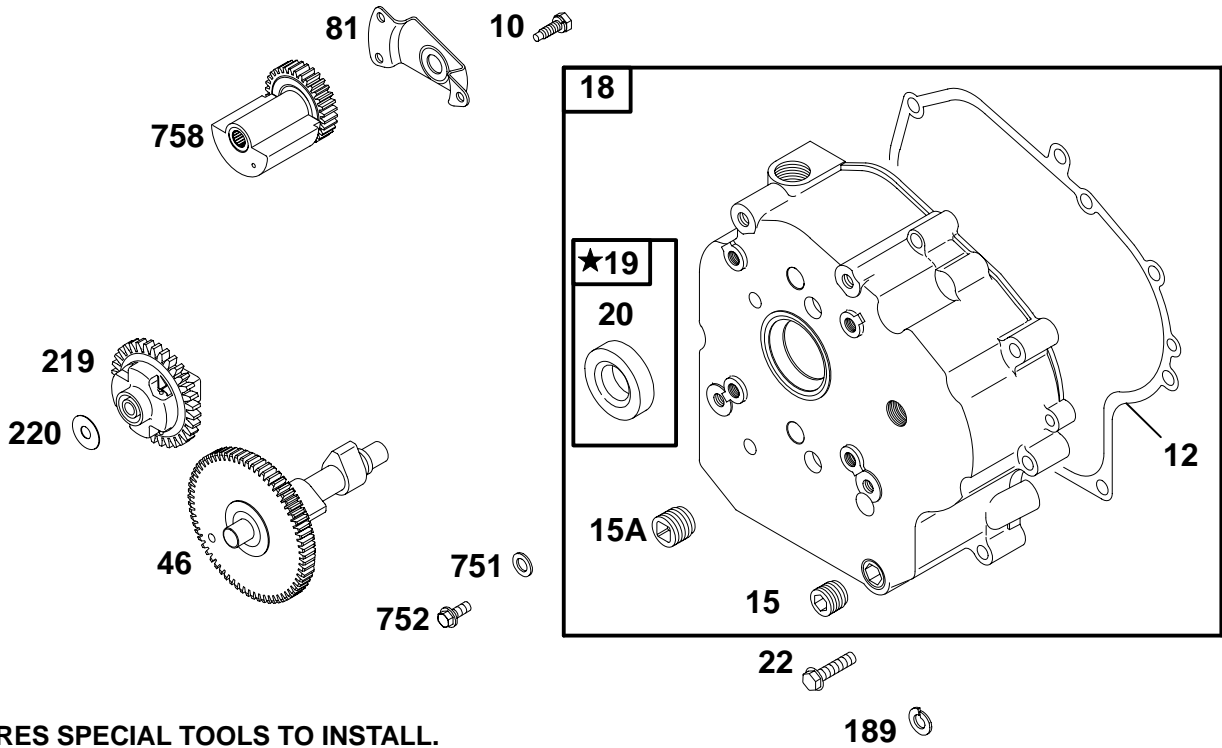

255400 to 255499

★ **REQUIRES SPECIAL TOOLS TO INSTALL.
SEE REPAIR INSTRUCTION MANUAL.**

REF. NO.	PART NO.	DESCRIPTION	REF. NO.	PART NO.	DESCRIPTION	REF. NO.	PART NO.	DESCRIPTION
10	94621	Screw-Hex.	18	398855	Cover-Crankcase	189	90366	Washer-Lock
12	★272125	Gasket-Crankcase (.015" Thick)	19	399264	Bushing/Seal Kit	219	494845	Gear-Governor
		Note	20	★291675	Seal-Oil			Note
	★272219	Gasket-Crankcase (.005" Thick)	22	93585	Screw-Hex.			391737 Gear-Gov. (Used Before Code Date 91061000).
	★272220	Gasket-Crankcase (.009" Thick)			Note	220	221551	Washer-Thrust
15	94239	Plug-Oil Drain	46	212897	Gear-Cam	751	22355	Washer-Seal
15A	94916	Plug-Oil Drain (For Ren Hole)	81	222407	Retainer-Counterweight	752	93554	Plug
						758	491787	Counterweight

★ Included in Gasket Set-Part No. 492653.
● Included in Carburetor Kit-Part No. 394989.

∅ Included in Valve Overhaul Gasket Set-Part No. 498537.