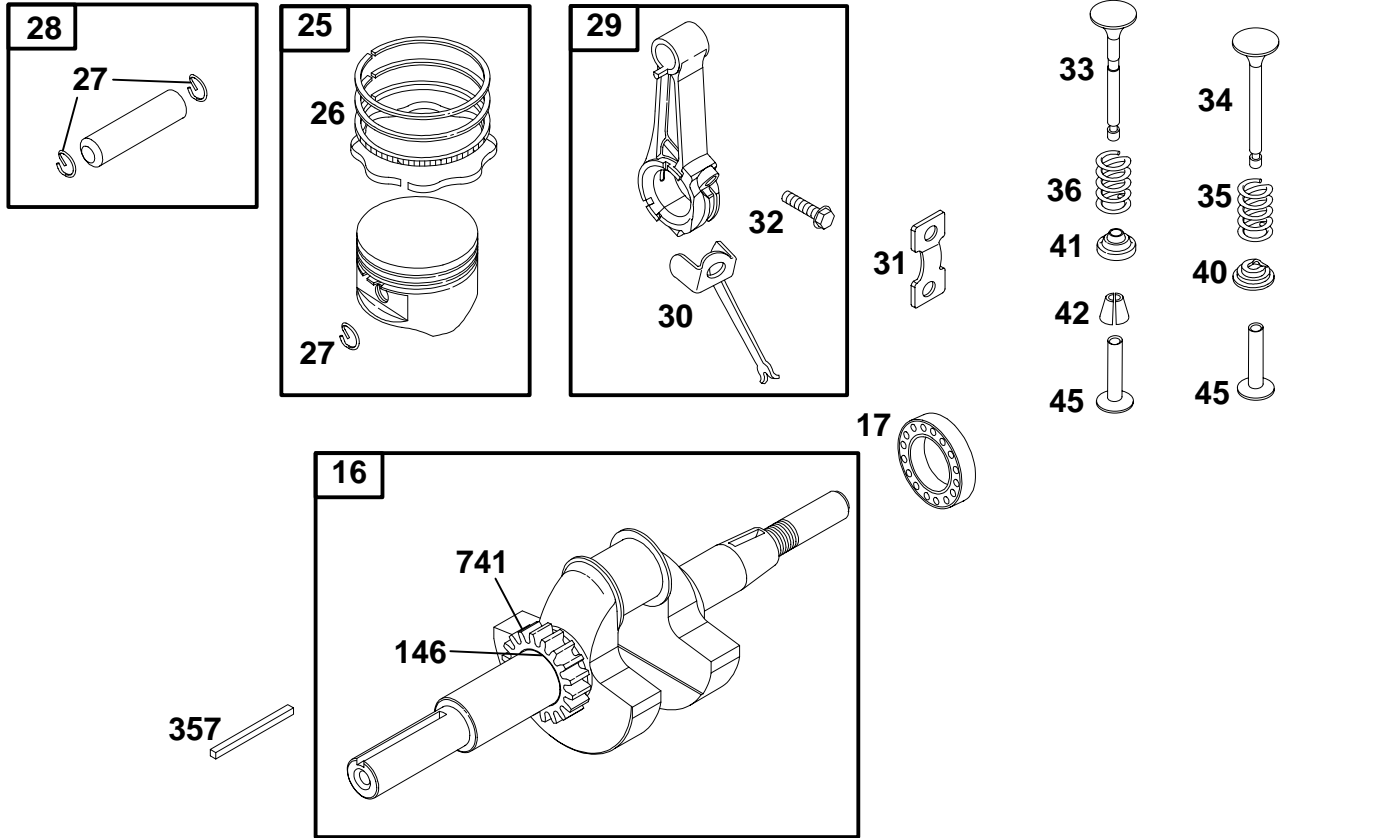

255400 to 255499

REF. NO.	PART NO.	DESCRIPTION	REF. NO.	PART NO.	DESCRIPTION	REF. NO.	PART NO.	DESCRIPTION
16	399726	Crankshaft Note _____ 491644 Crankshaft Used on Type No(s). 0134.	26	391780	Ring Set (Standard) Note _____ 392331 Ring Set (Chrome Standard) 391781 Ring Set (.010" O.S.) 391782 Ring Set (.020" O.S.) 391783 Ring Set (.030" O.S.)	29	490348	Rod-Connecting Note _____ 490469 Rod-Conn (.020" Undersize)
17	291667	Bearing-Ball	27	260924	Lock-Piston Pin	30	222329	Dipper-Connecting Rod
25	394661	Piston Assembly (Standard) Note _____ 394662 Piston Assy. (.010" O.S.) 394663 Piston Assy. (.020" O.S.) 394664 Piston Assy. (.030" O.S.)	28	299691	Pin-Piston (Standard) Note _____ 391286 Pin-Piston (.005" O.S.)	31	222299	Lock-Rod Screw
						32	95017	Screw-Connecting Rod
						33	261185	Valve-Exhaust
						34	261462	Valve-Intake
						35	65906	Spring-Valve
						36	26828	Spring-Valve
						40	221596	Retainer-Valve
						41	292260	Retainer-Valve
						42	494553	Keeper-Valve
						45	262248	Tappet-Valve
						146	94196	Key-Timing
						357	91540	Key-Drive Pulley
						741	262932	Gear-Timing

★ Included in Gasket Set-Part No. 492653.
● Included in Carburetor Kit-Part No. 394989.

∅ Included in Valve Overhaul Gasket Set-Part No. 498537.